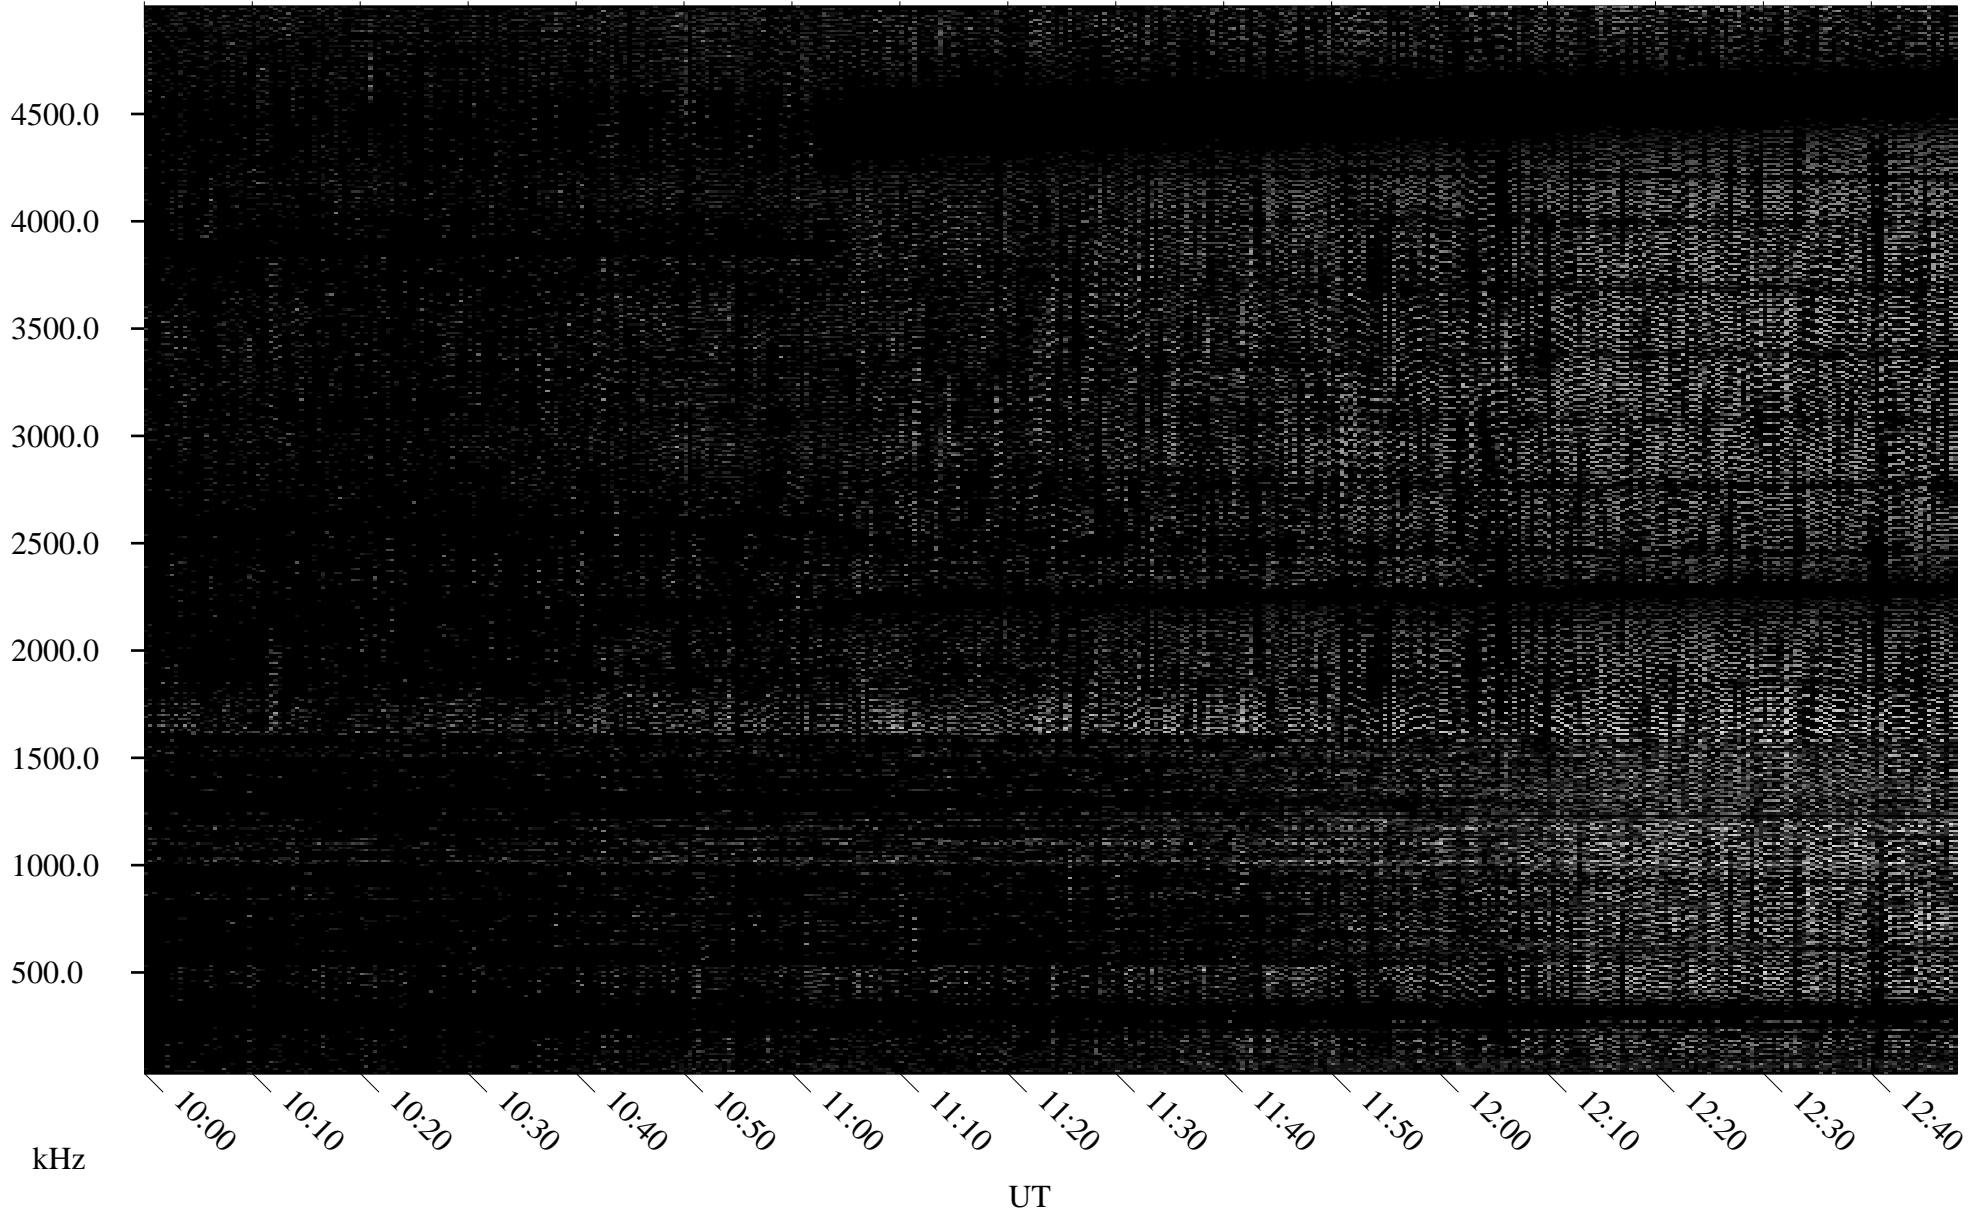

# 11/29/1996 Churchill, Manitoba

Linear Scale    Black = 161    White = 15

ch963331l.r00m max\_12

Page 5

# 11/29/1996 Churchill, Manitoba

Linear Scale    Black = 161    White = 15

ch963331l.r00m max\_12

Page 6