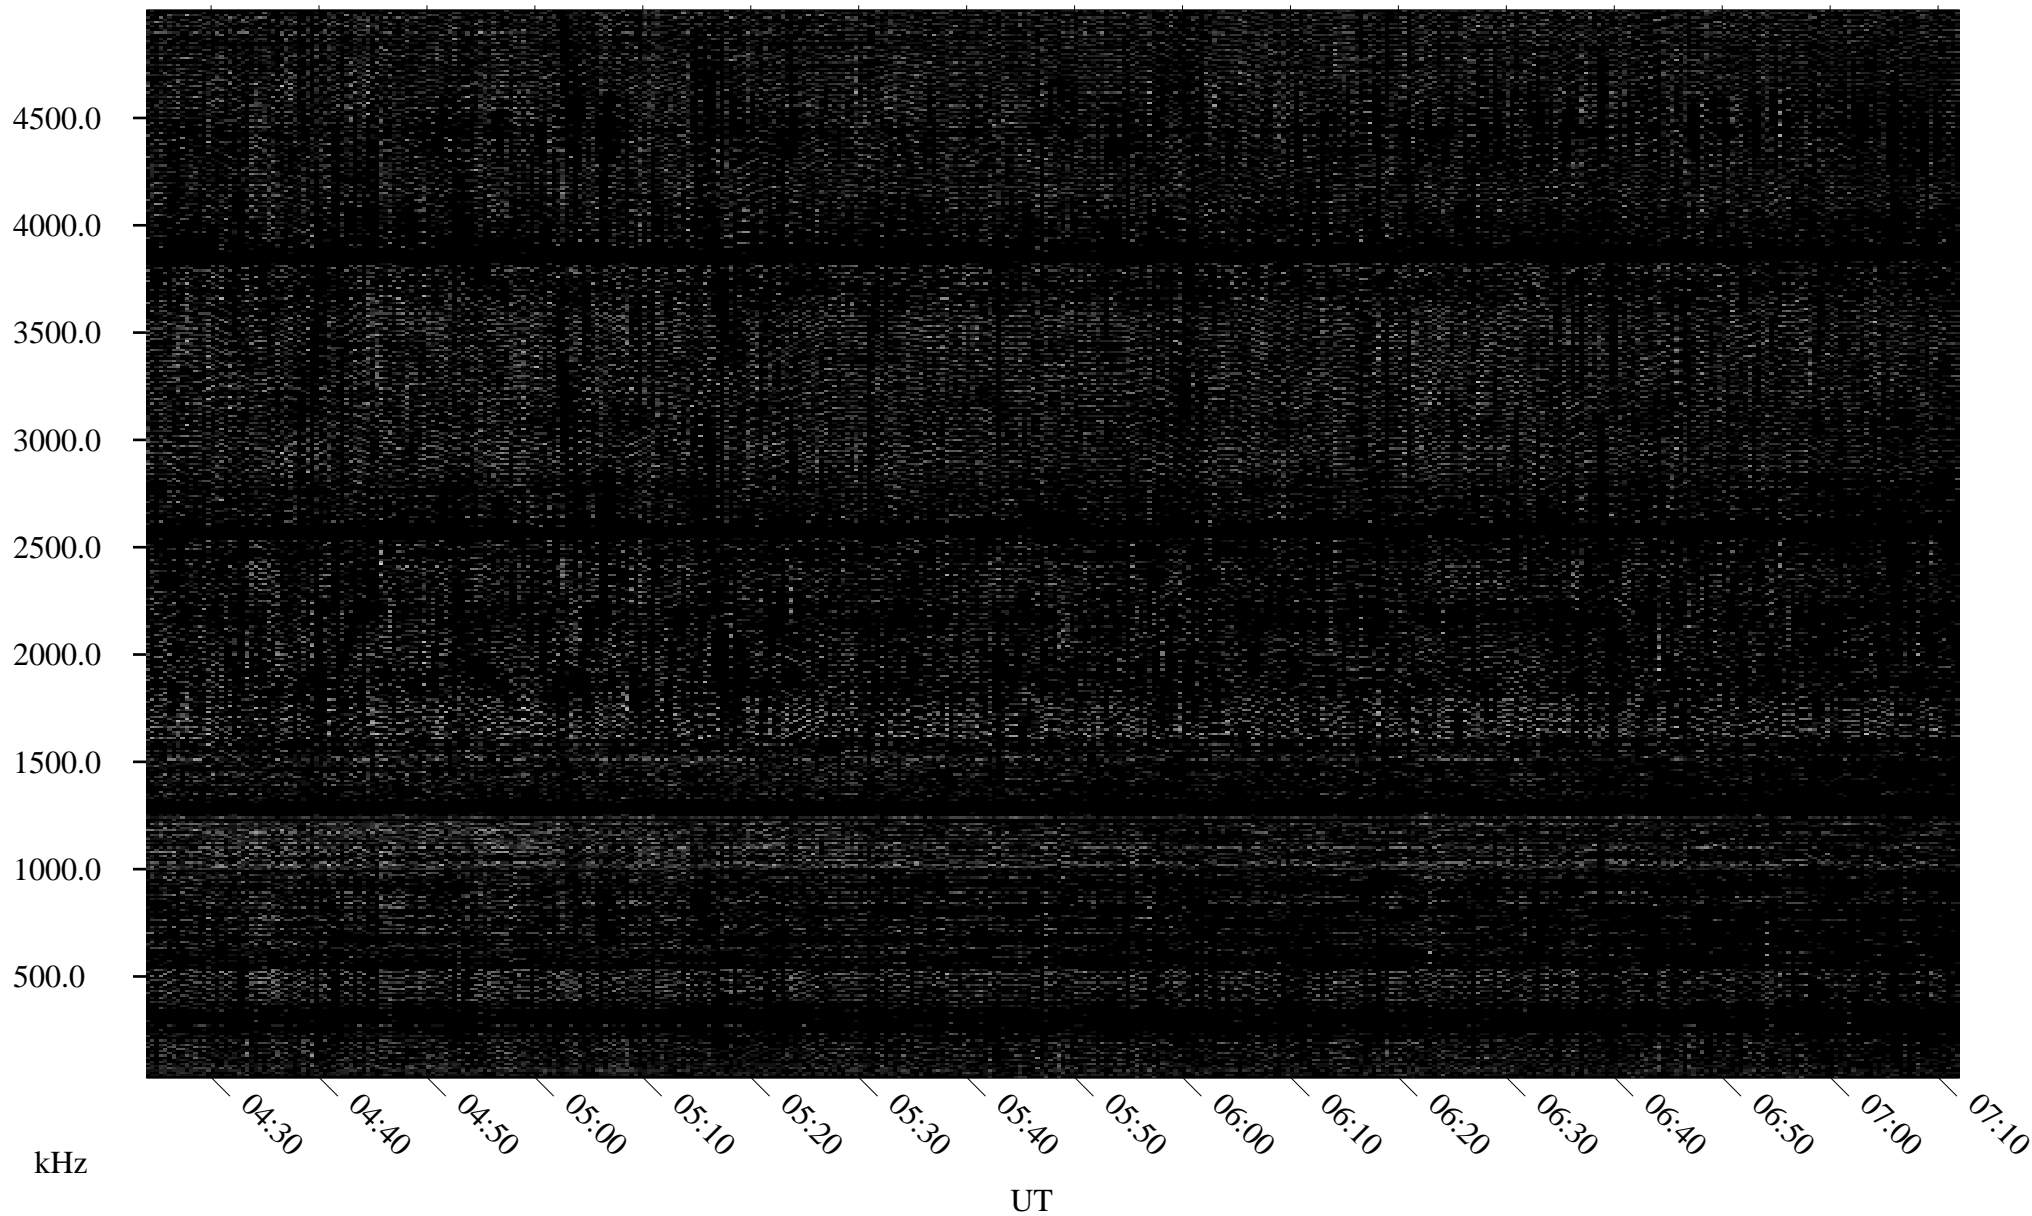

# 11/28/1996 Churchill, Manitoba

Linear Scale    Black = 161    White = 15

ch963331l.r00m max\_12

Page 1

# 11/28/1996 Churchill, Manitoba

Linear Scale    Black = 161    White = 15

ch963331l.r00m max\_12

Page 2

# 11/29/1996 Churchill, Manitoba

Linear Scale    Black = 161    White = 15

ch963331l.r00m max\_12

Page 3

# 11/29/1996 Churchill, Manitoba

Linear Scale    Black = 161    White = 15

ch963331l.r00m max\_12

Page 4