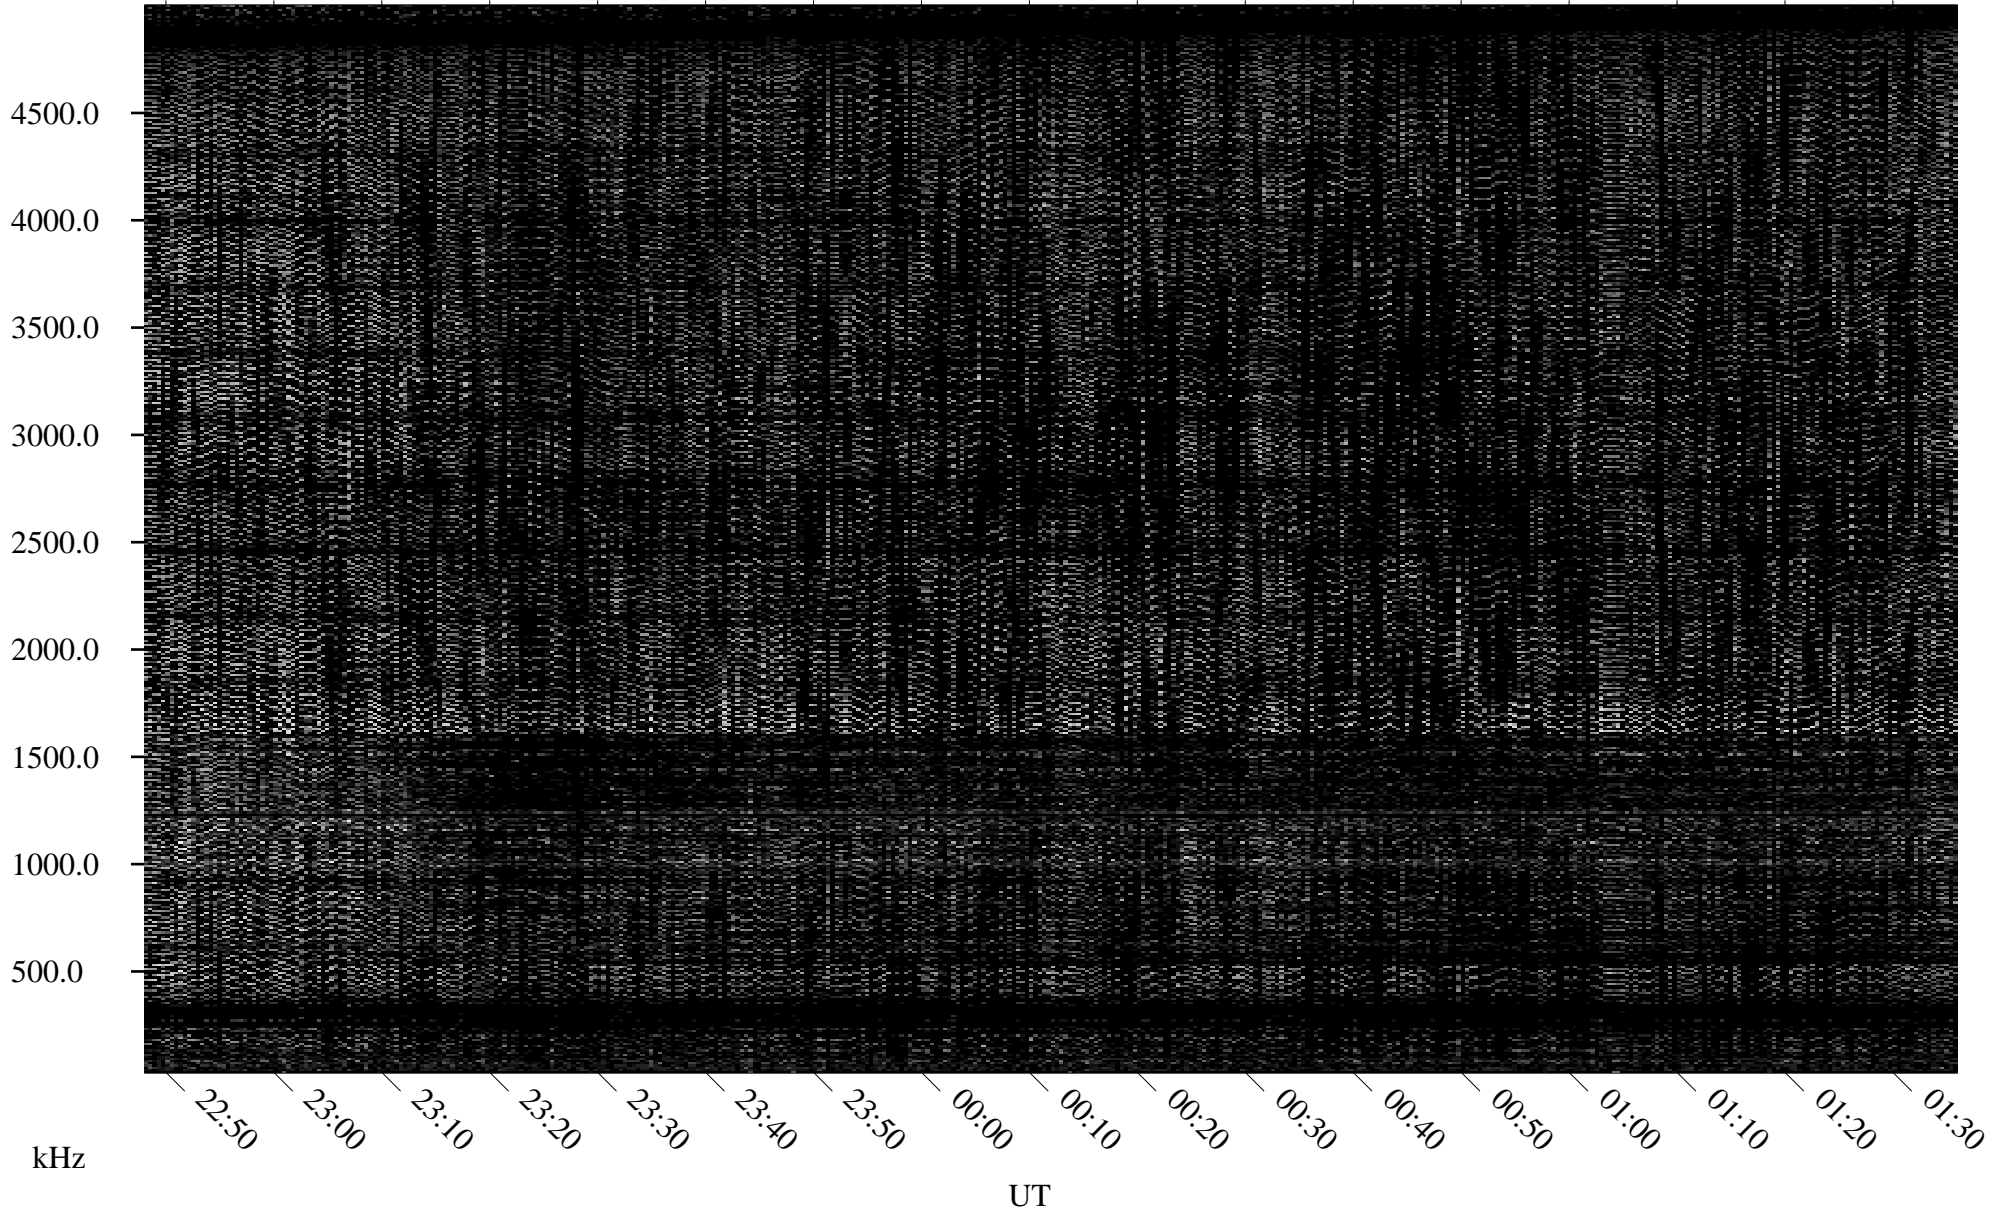

# 11/29/1996 Churchill, Manitoba

Linear Scale    Black = 161    White = 15

ch96334l.r00m max\_12

Page 1

# 11/29/1996 Churchill, Manitoba

Linear Scale    Black = 161    White = 15

ch96334l.r00m max\_12

Page 2

# 11/30/1996 Churchill, Manitoba

Linear Scale    Black = 161    White = 15

ch96334l.r00m max\_12

Page 3

# 11/30/1996 Churchill, Manitoba

Linear Scale    Black = 161    White = 15

ch96334l.r00m max\_12

Page 5