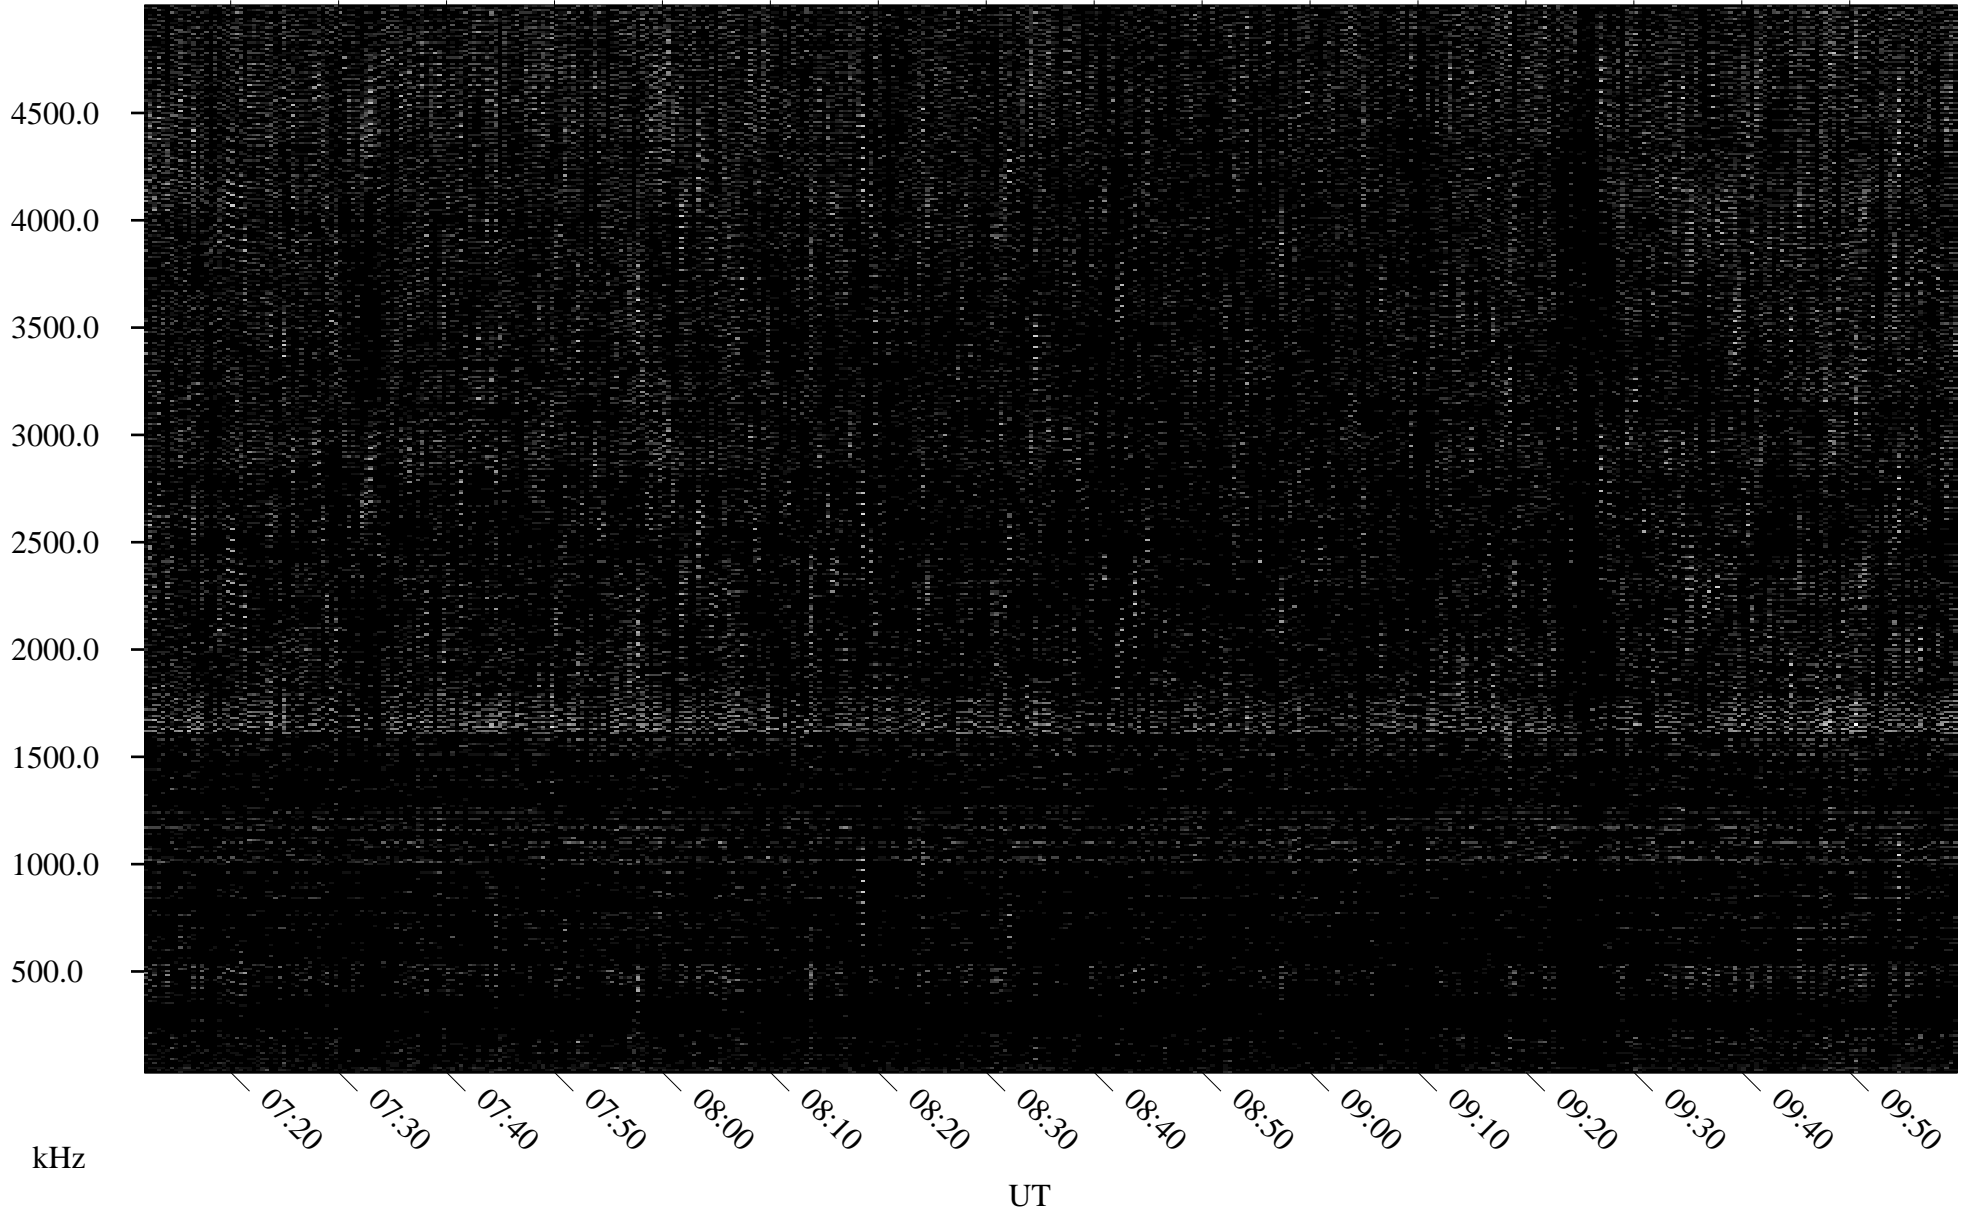

# 11/29/1996 Churchill, Manitoba

Linear Scale    Black = 161    White = 15

ch96334l.r00m max\_12

Page 1

# 11/29/1996 Churchill, Manitoba

Linear Scale    Black = 161    White = 15

ch96334l.r00m max\_12

Page 2

# 11/30/1996 Churchill, Manitoba

Linear Scale    Black = 161    White = 15

ch96334l.r00m max\_12

Page 3

# 11/30/1996 Churchill, Manitoba

Linear Scale    Black = 161    White = 15

ch96334l.r00m max\_12

Page 5