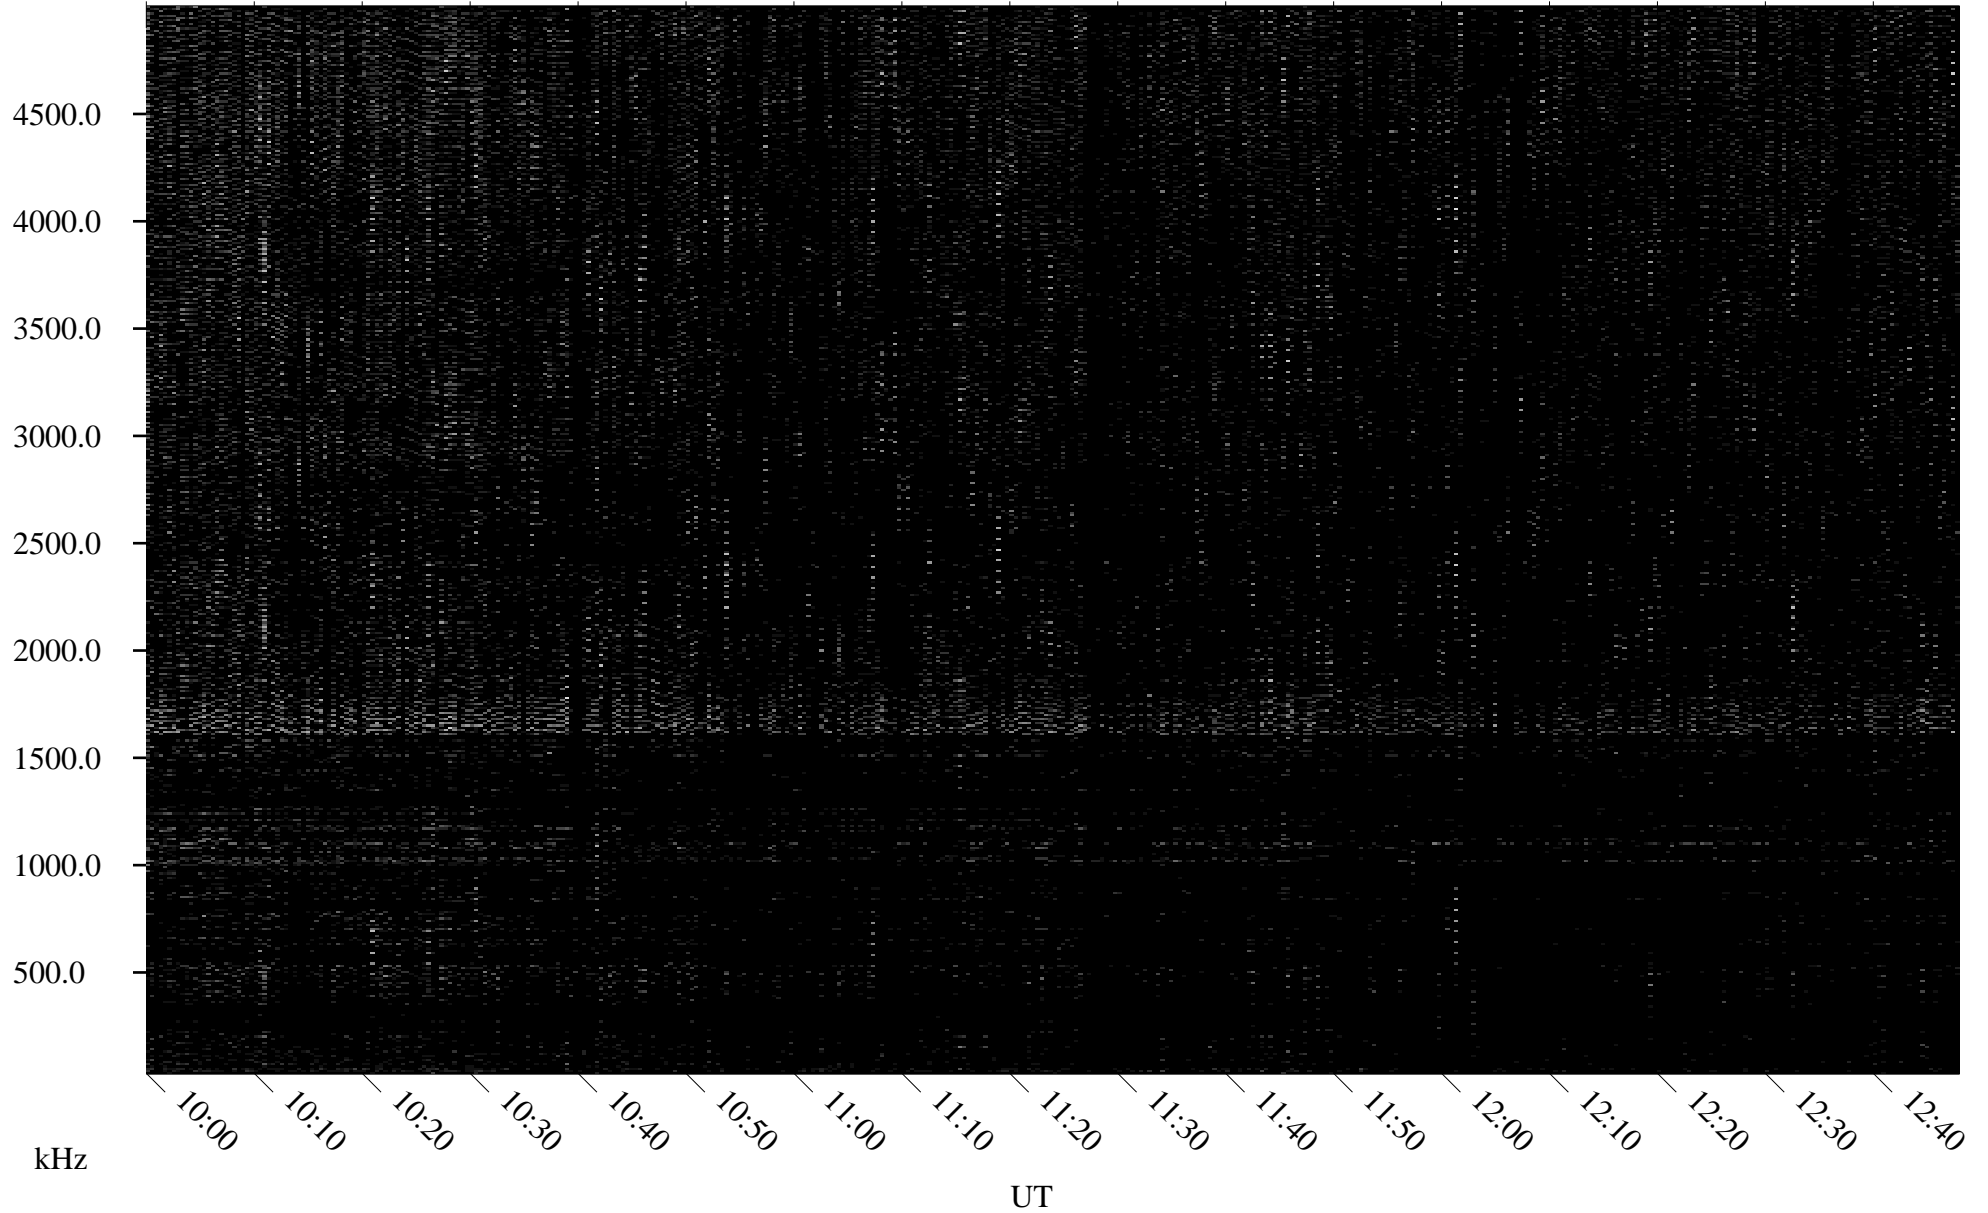

# 11/30/1996 Churchill, Manitoba

Linear Scale    Black = 161    White = 15

ch96334l.r00m max\_12

Page 5

# 11/30/1996 Churchill, Manitoba

Linear Scale    Black = 161    White = 15

ch96334l.r00m max\_12

Page 6

# 11/30/1996 Churchill, Manitoba

Linear Scale    Black = 161    White = 15

ch96334l.r00m max\_12

Page 7