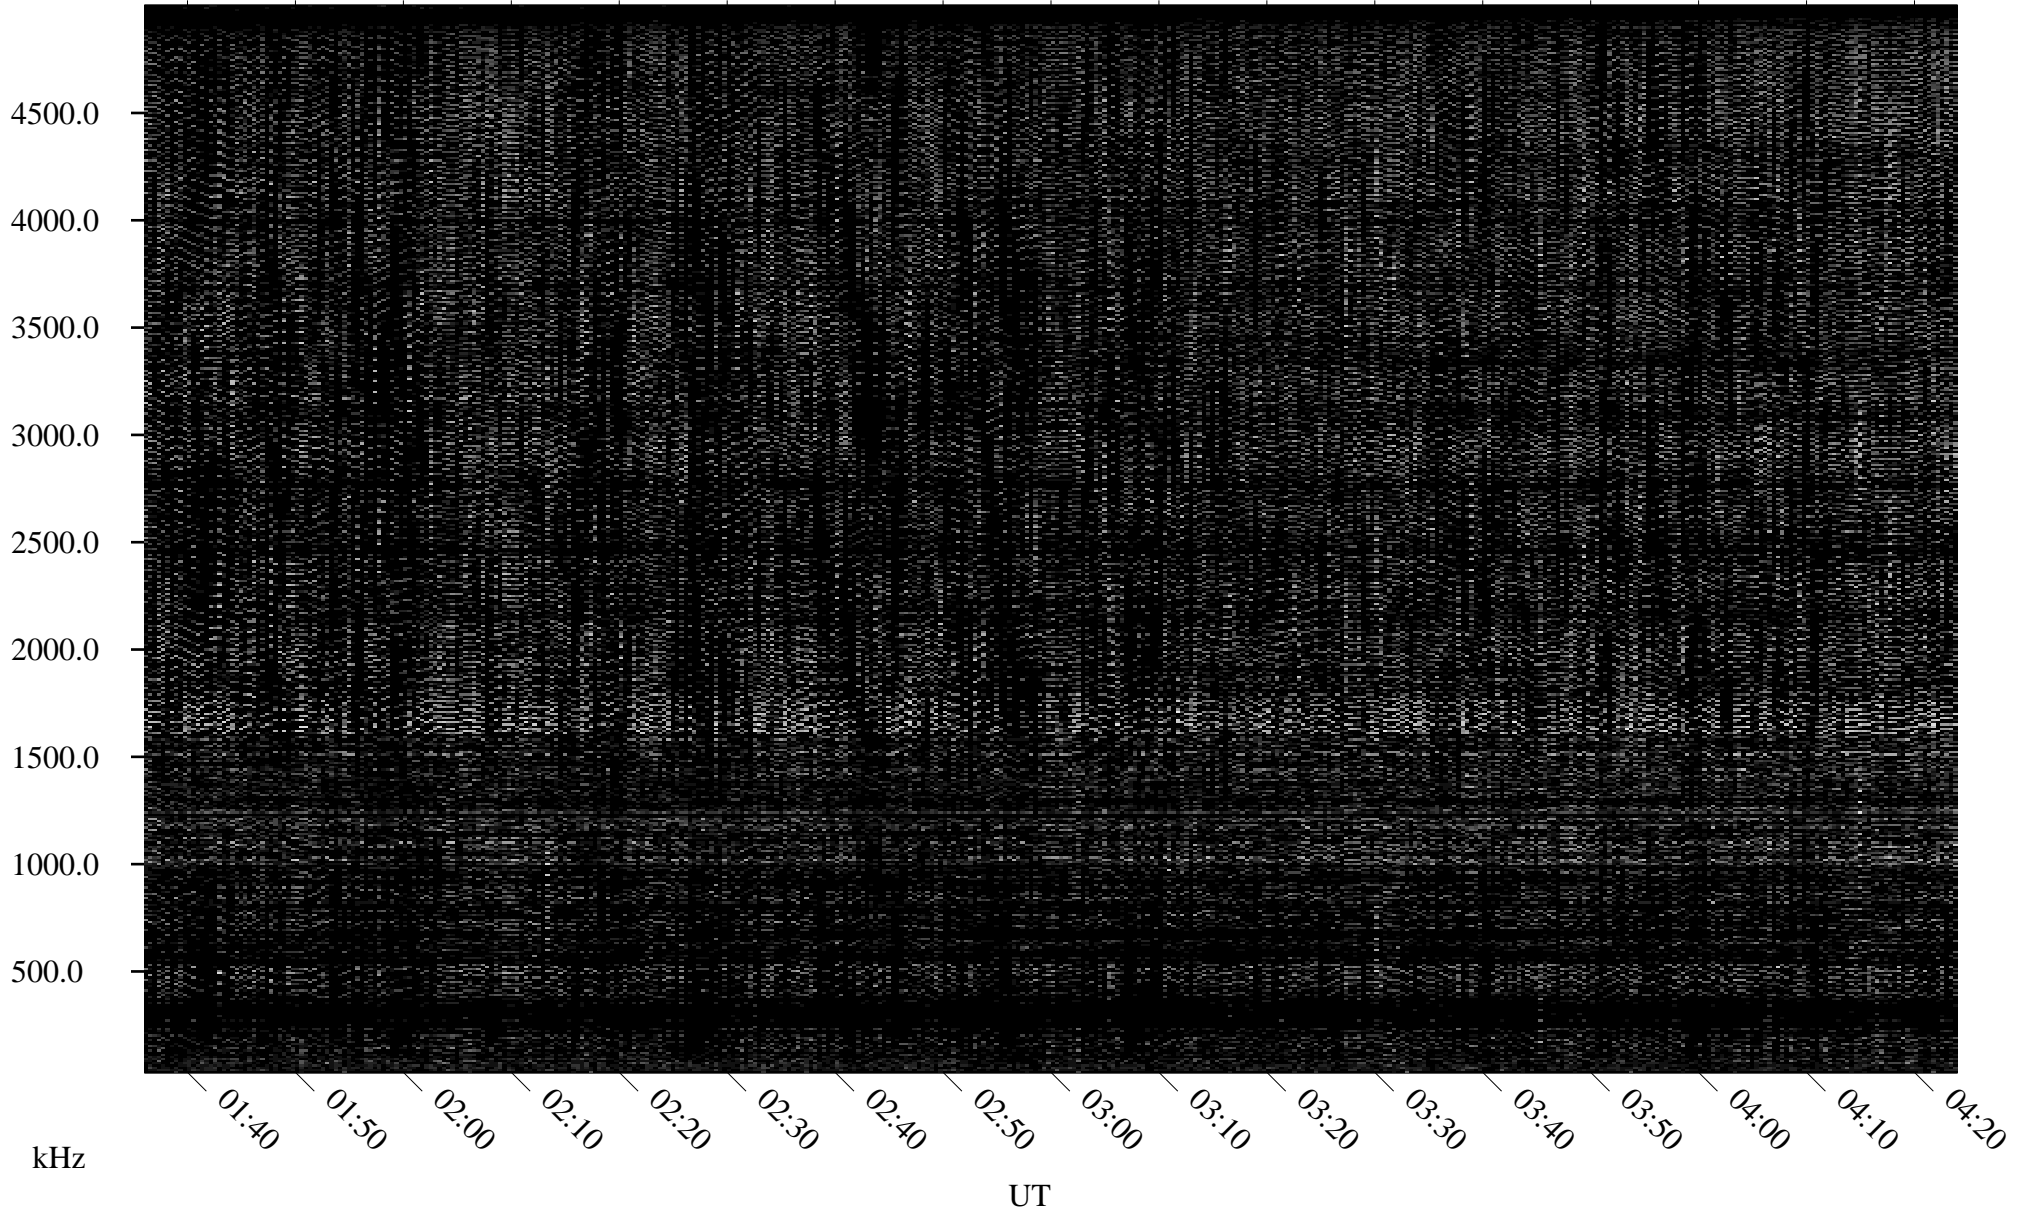

# 11/29/1996 Churchill, Manitoba

Linear Scale    Black = 161    White = 15

ch96334l.r00m max\_12

Page 1

# 11/29/1996 Churchill, Manitoba

Linear Scale    Black = 161    White = 15

ch96334l.r00m max\_12

Page 2

# 11/30/1996 Churchill, Manitoba

Linear Scale    Black = 161    White = 15

ch96334l.r00m max\_12

Page 3

# 11/30/1996 Churchill, Manitoba

Linear Scale    Black = 161    White = 15

ch96334l.r00m max\_12

Page 5