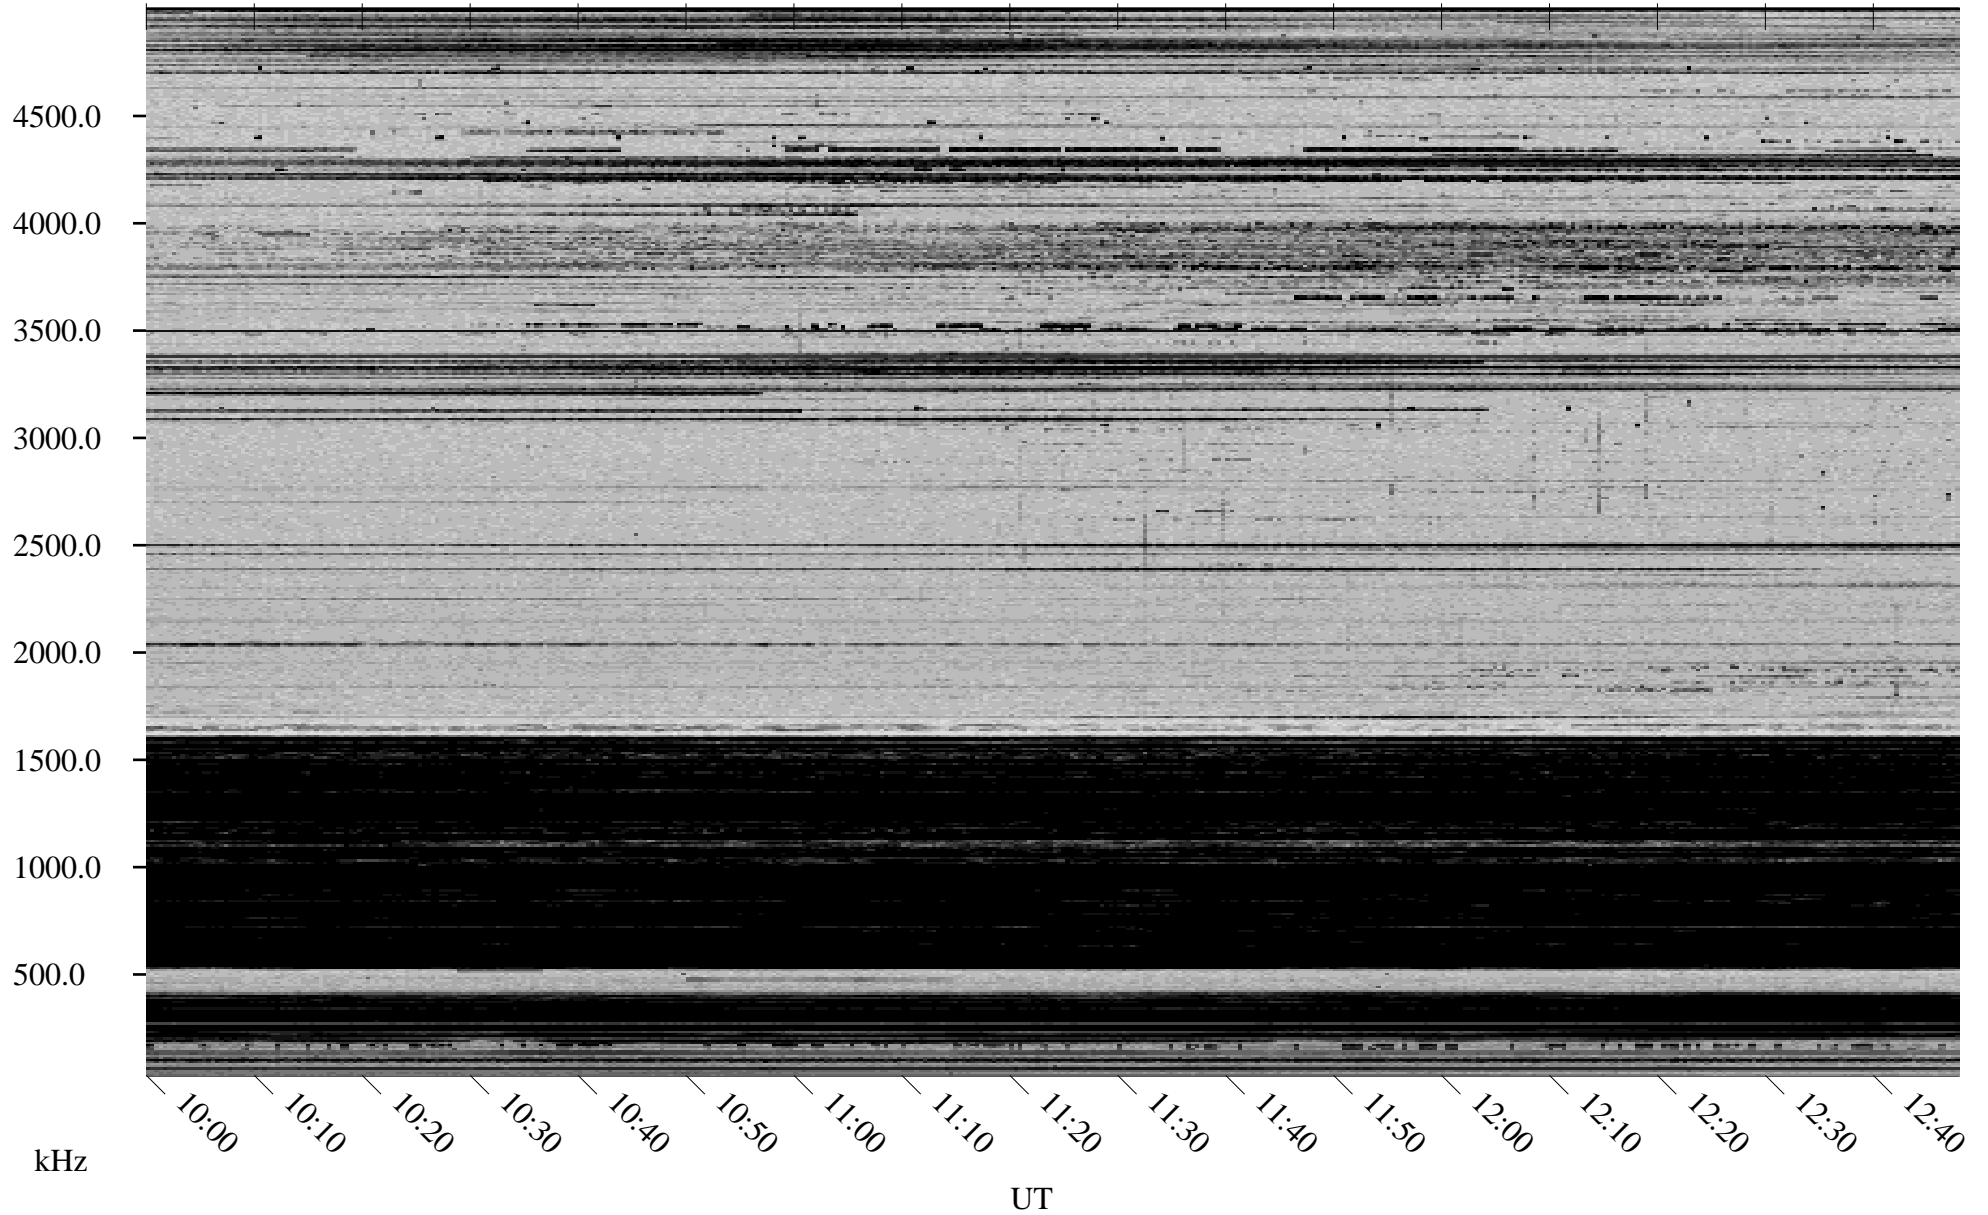

# 01/02/1998 Churchill, Manitoba

Linear Scale    Black = 161    White = 15

ch980011.r00m max\_12

Page 4

# 01/02/1998 Churchill, Manitoba

Linear Scale    Black = 161    White = 15

ch980011.r00m max\_12

# 01/02/1998 Churchill, Manitoba

Linear Scale    Black = 161    White = 15

ch980011.r00m max\_12

Page 6

# 01/02/1998 Churchill, Manitoba

Linear Scale Black = 161 White = 15

ch980011.r00m max\_12

Page 7