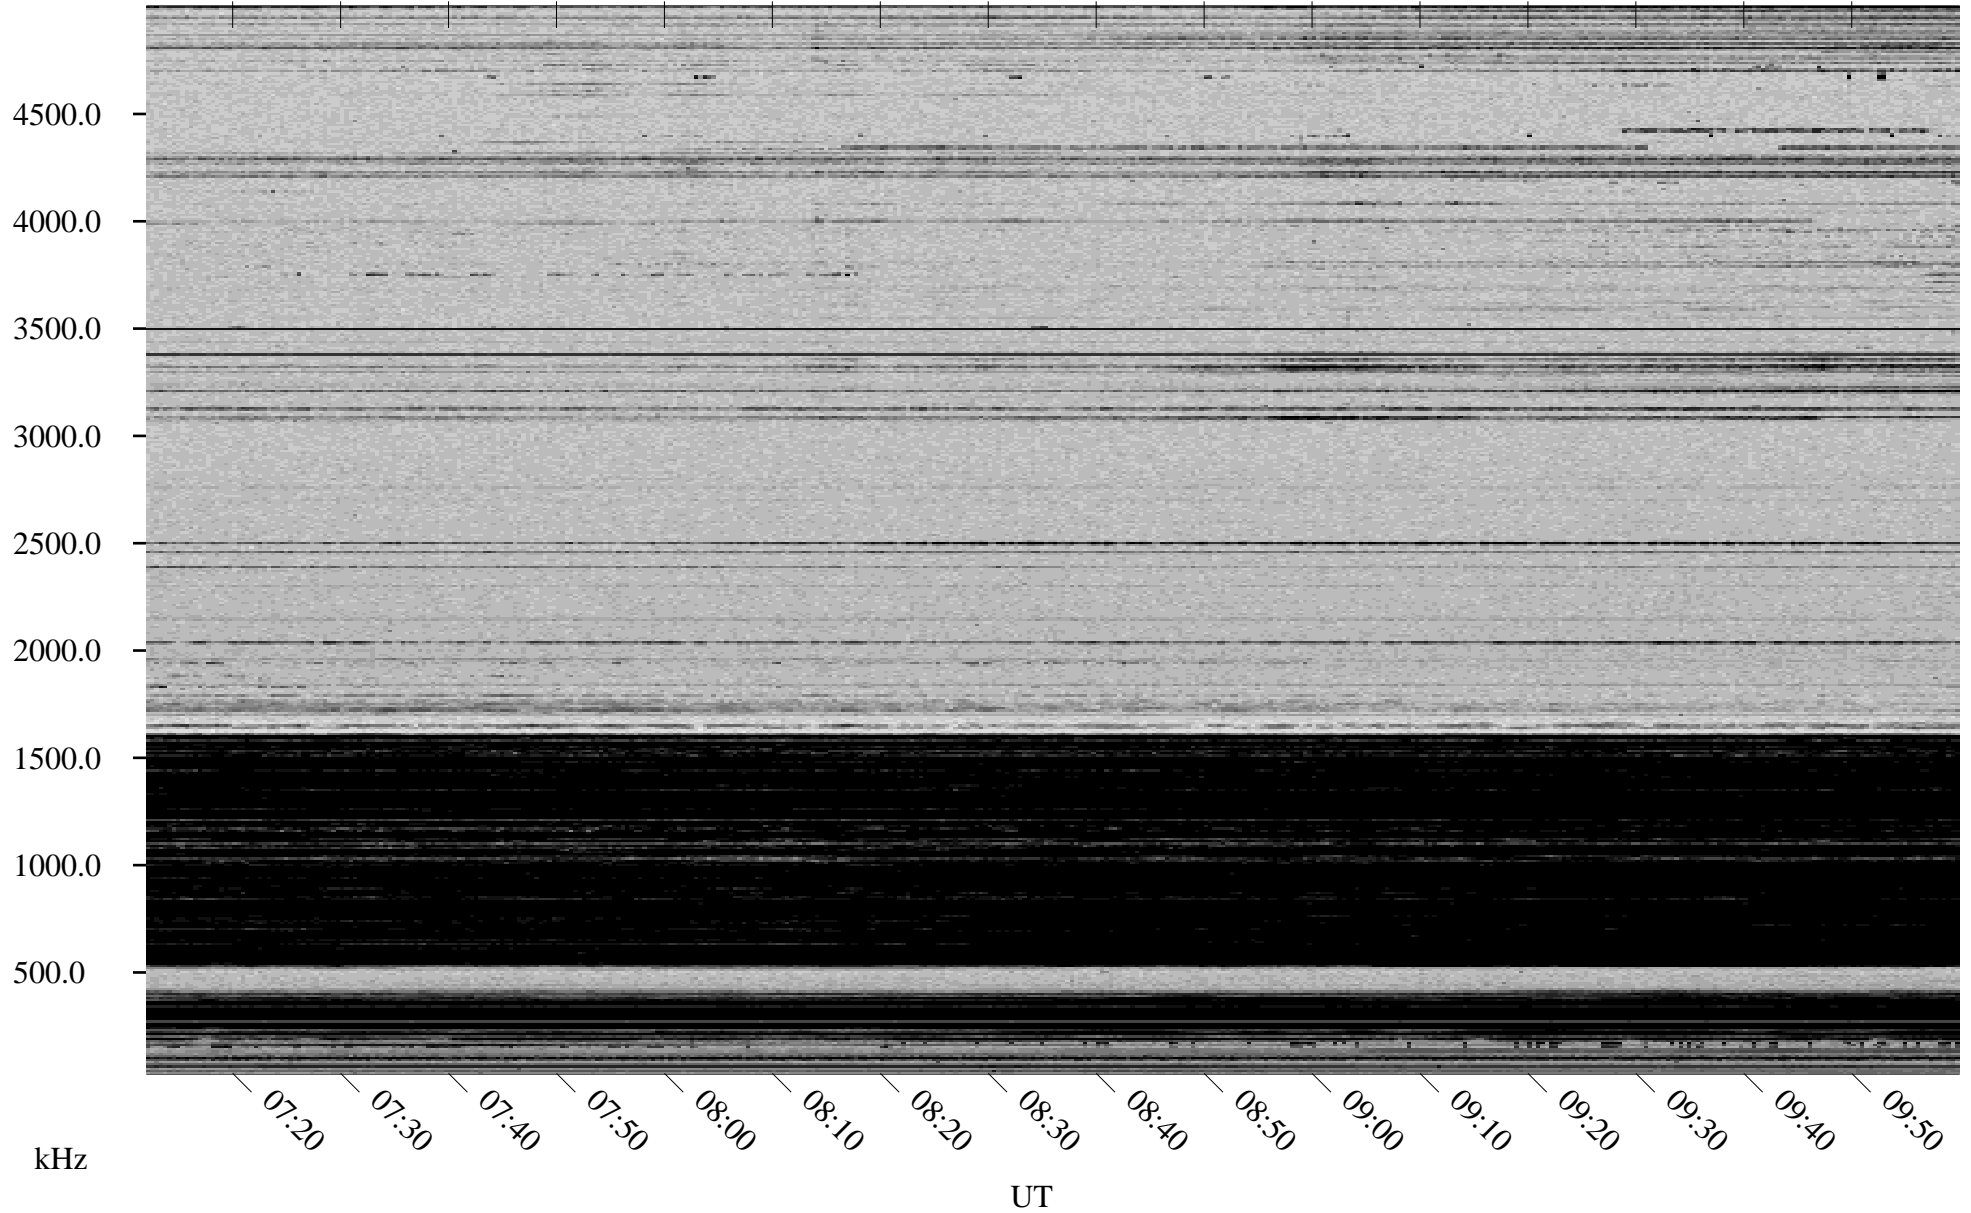

# 01/02/1998 Churchill, Manitoba

Linear Scale    Black = 161    White = 15

ch980011.r00m max\_12

Page 3

# 01/02/1998 Churchill, Manitoba

Linear Scale    Black = 161    White = 15

ch980011.r00m max\_12

Page 4

# 01/02/1998 Churchill, Manitoba

Linear Scale    Black = 161    White = 15

ch980011.r00m max\_12

# 01/02/1998 Churchill, Manitoba

Linear Scale    Black = 161    White = 15

ch980011.r00m max\_12

Page 6