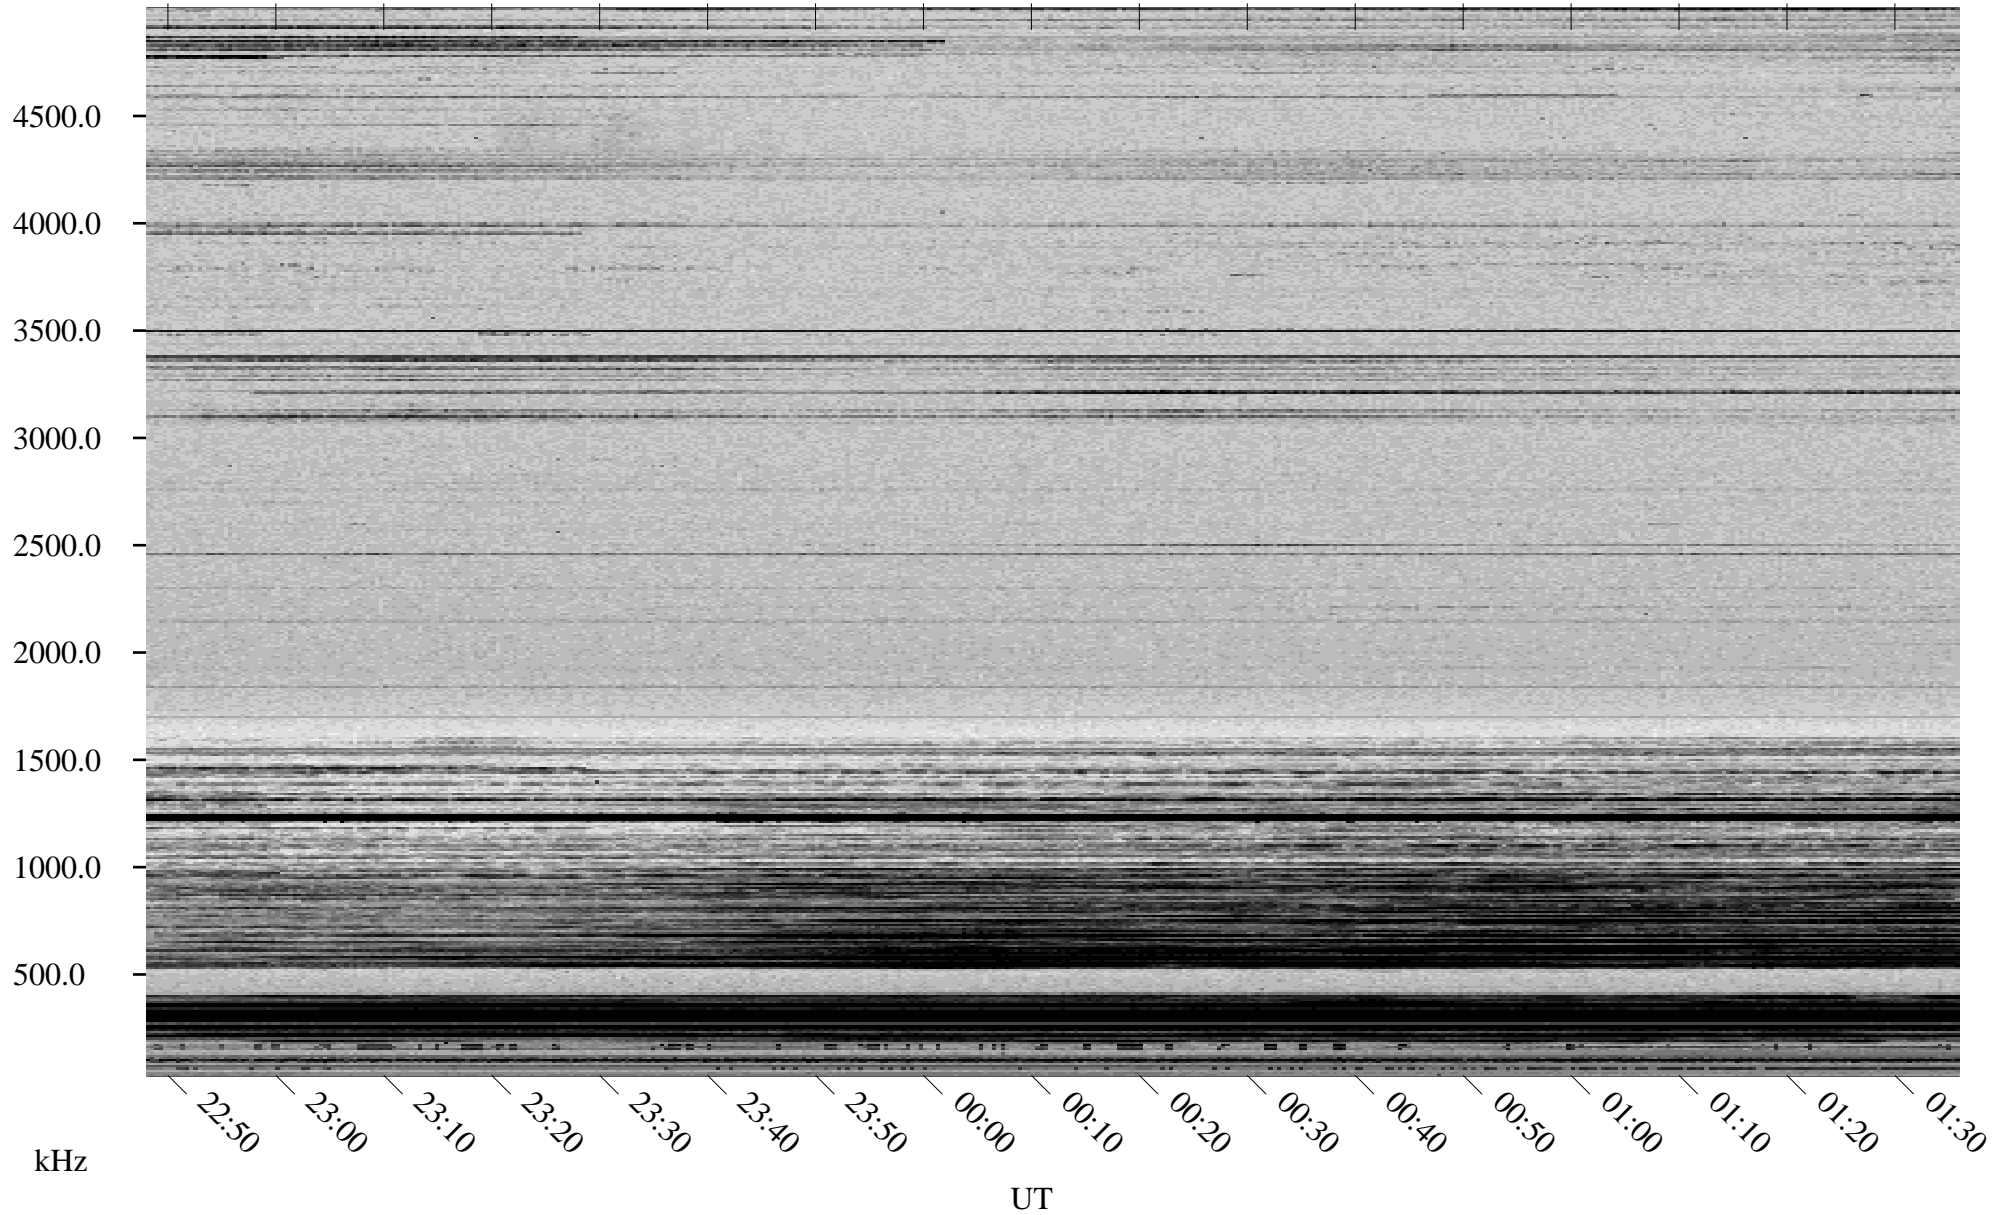

01/02/1998 Churchill, Manitoba

Linear Scale Black = 161 White = 15

ch98002l.r00m max_12

Page 1

01/02/1998 Churchill, Manitoba

Linear Scale Black = 161 White = 15

ch98002l.r00m max_12

Page 2

01/03/1998 Churchill, Manitoba

Linear Scale Black = 161 White = 15

ch98002l.r00m max_12

Page 3

01/03/1998 Churchill, Manitoba

Linear Scale Black = 161 White = 15

ch98002l.r00m max_12

Page 4

01/03/1998 Churchill, Manitoba

Linear Scale Black = 161 White = 15

ch98002l.r00m max_12

Page 5

01/03/1998 Churchill, Manitoba

Linear Scale Black = 161 White = 15

ch98002l.r00m max_12

Page 6

01/03/1998 Churchill, Manitoba

Linear Scale Black = 161 White = 15

ch98002l.r00m max_12

Page 7

01/03/1998 Churchill, Manitoba

Linear Scale Black = 161 White = 15

ch98002l.r00m max_12

Page 8