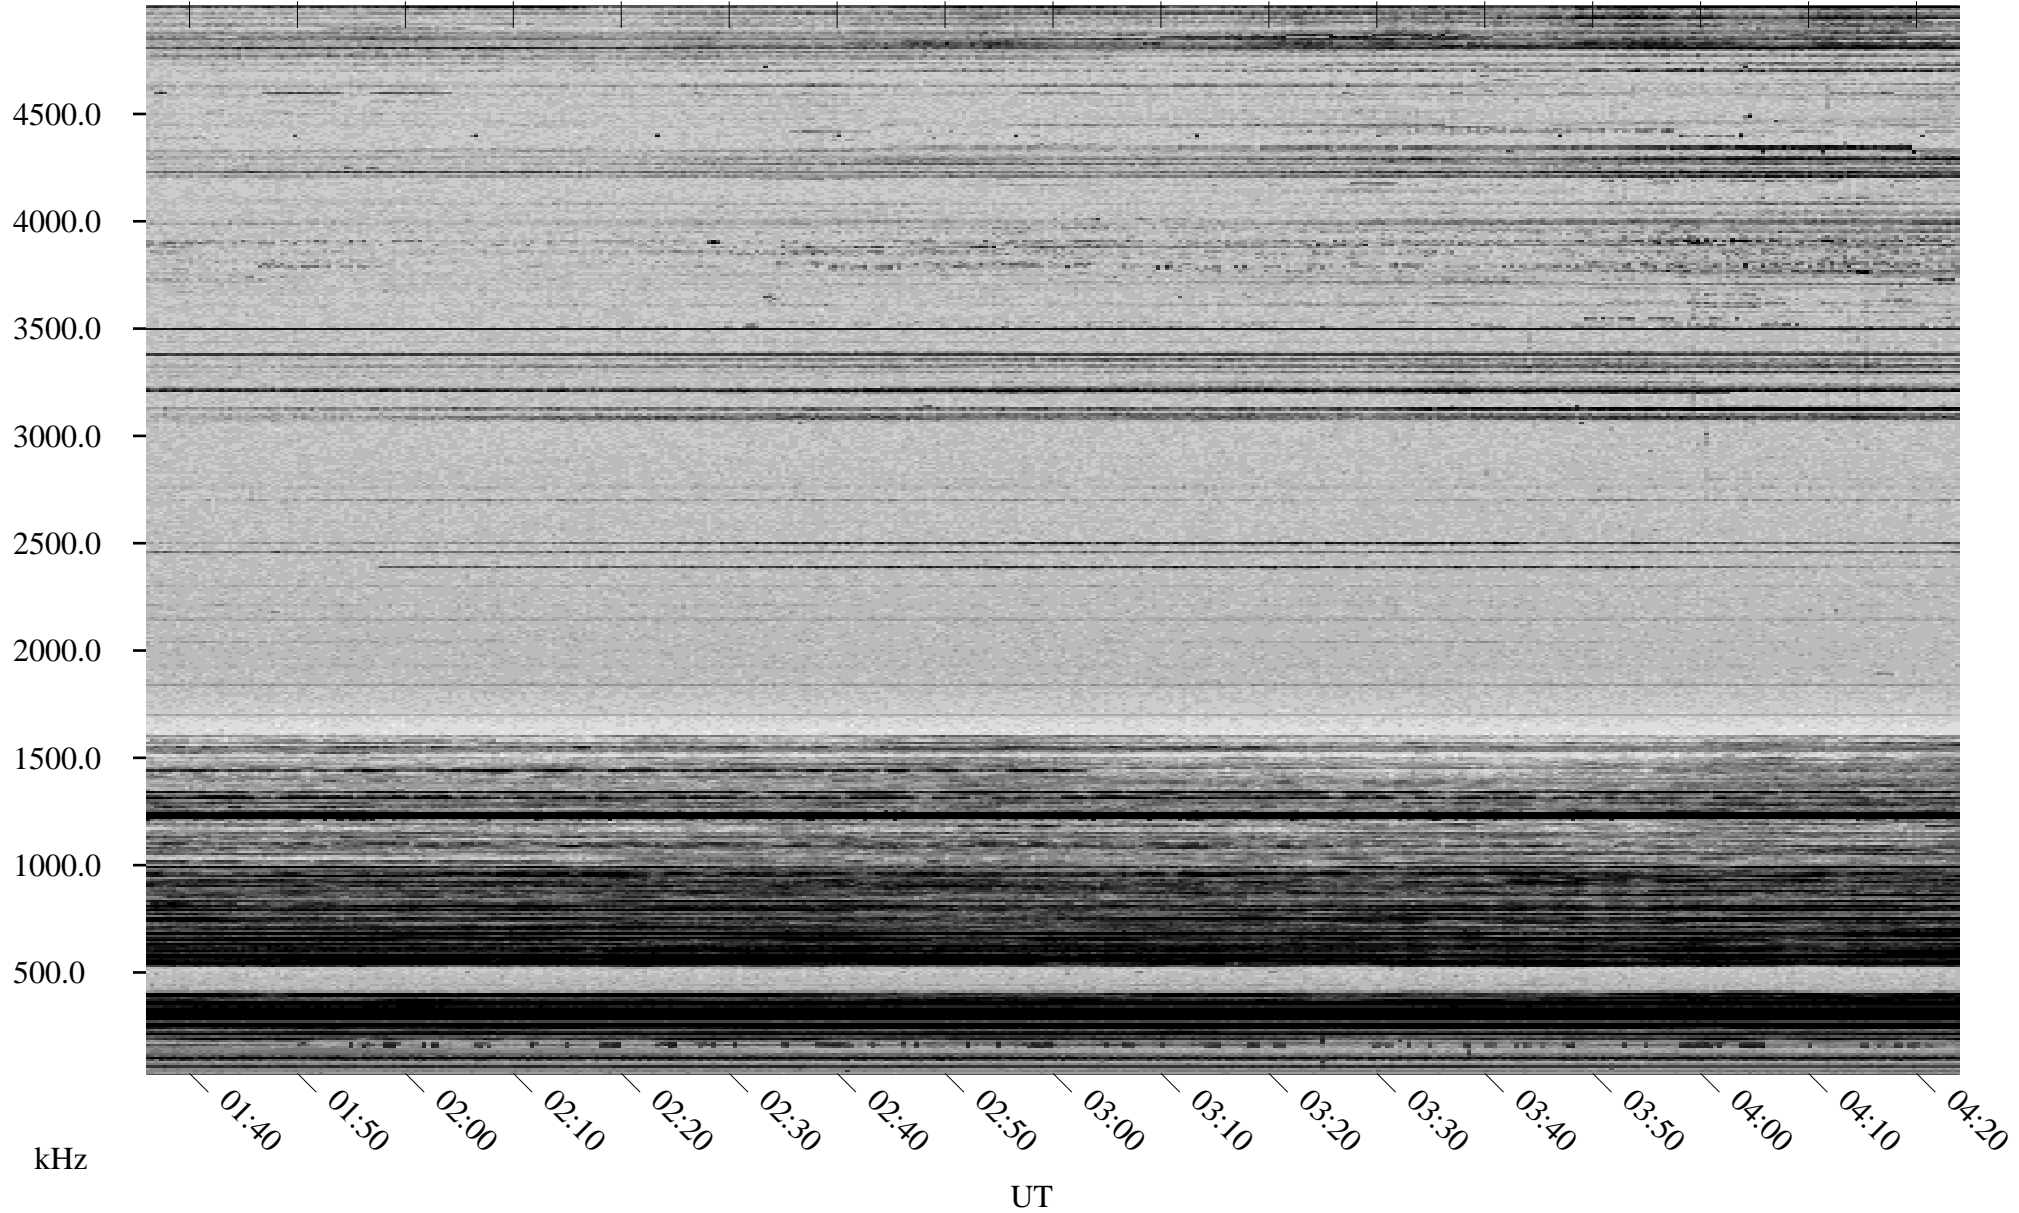

01/02/1998 Churchill, Manitoba

Linear Scale Black = 161 White = 15

ch98002l.r00m max_12

Page 1

01/02/1998 Churchill, Manitoba

Linear Scale Black = 161 White = 15

ch98002l.r00m max_12

Page 2

01/03/1998 Churchill, Manitoba

Linear Scale Black = 161 White = 15

ch98002l.r00m max_12

Page 3

01/03/1998 Churchill, Manitoba

Linear Scale Black = 161 White = 15

ch98002l.r00m max_12

Page 4

01/03/1998 Churchill, Manitoba

Linear Scale Black = 161 White = 15

ch98002l.r00m max_12

Page 5

01/03/1998 Churchill, Manitoba

Linear Scale Black = 161 White = 15

ch98002l.r00m max_12

Page 6

01/03/1998 Churchill, Manitoba

Linear Scale Black = 161 White = 15

ch98002l.r00m max_12

Page 7

01/03/1998 Churchill, Manitoba

Linear Scale Black = 161 White = 15

ch98002l.r00m max_12

Page 8