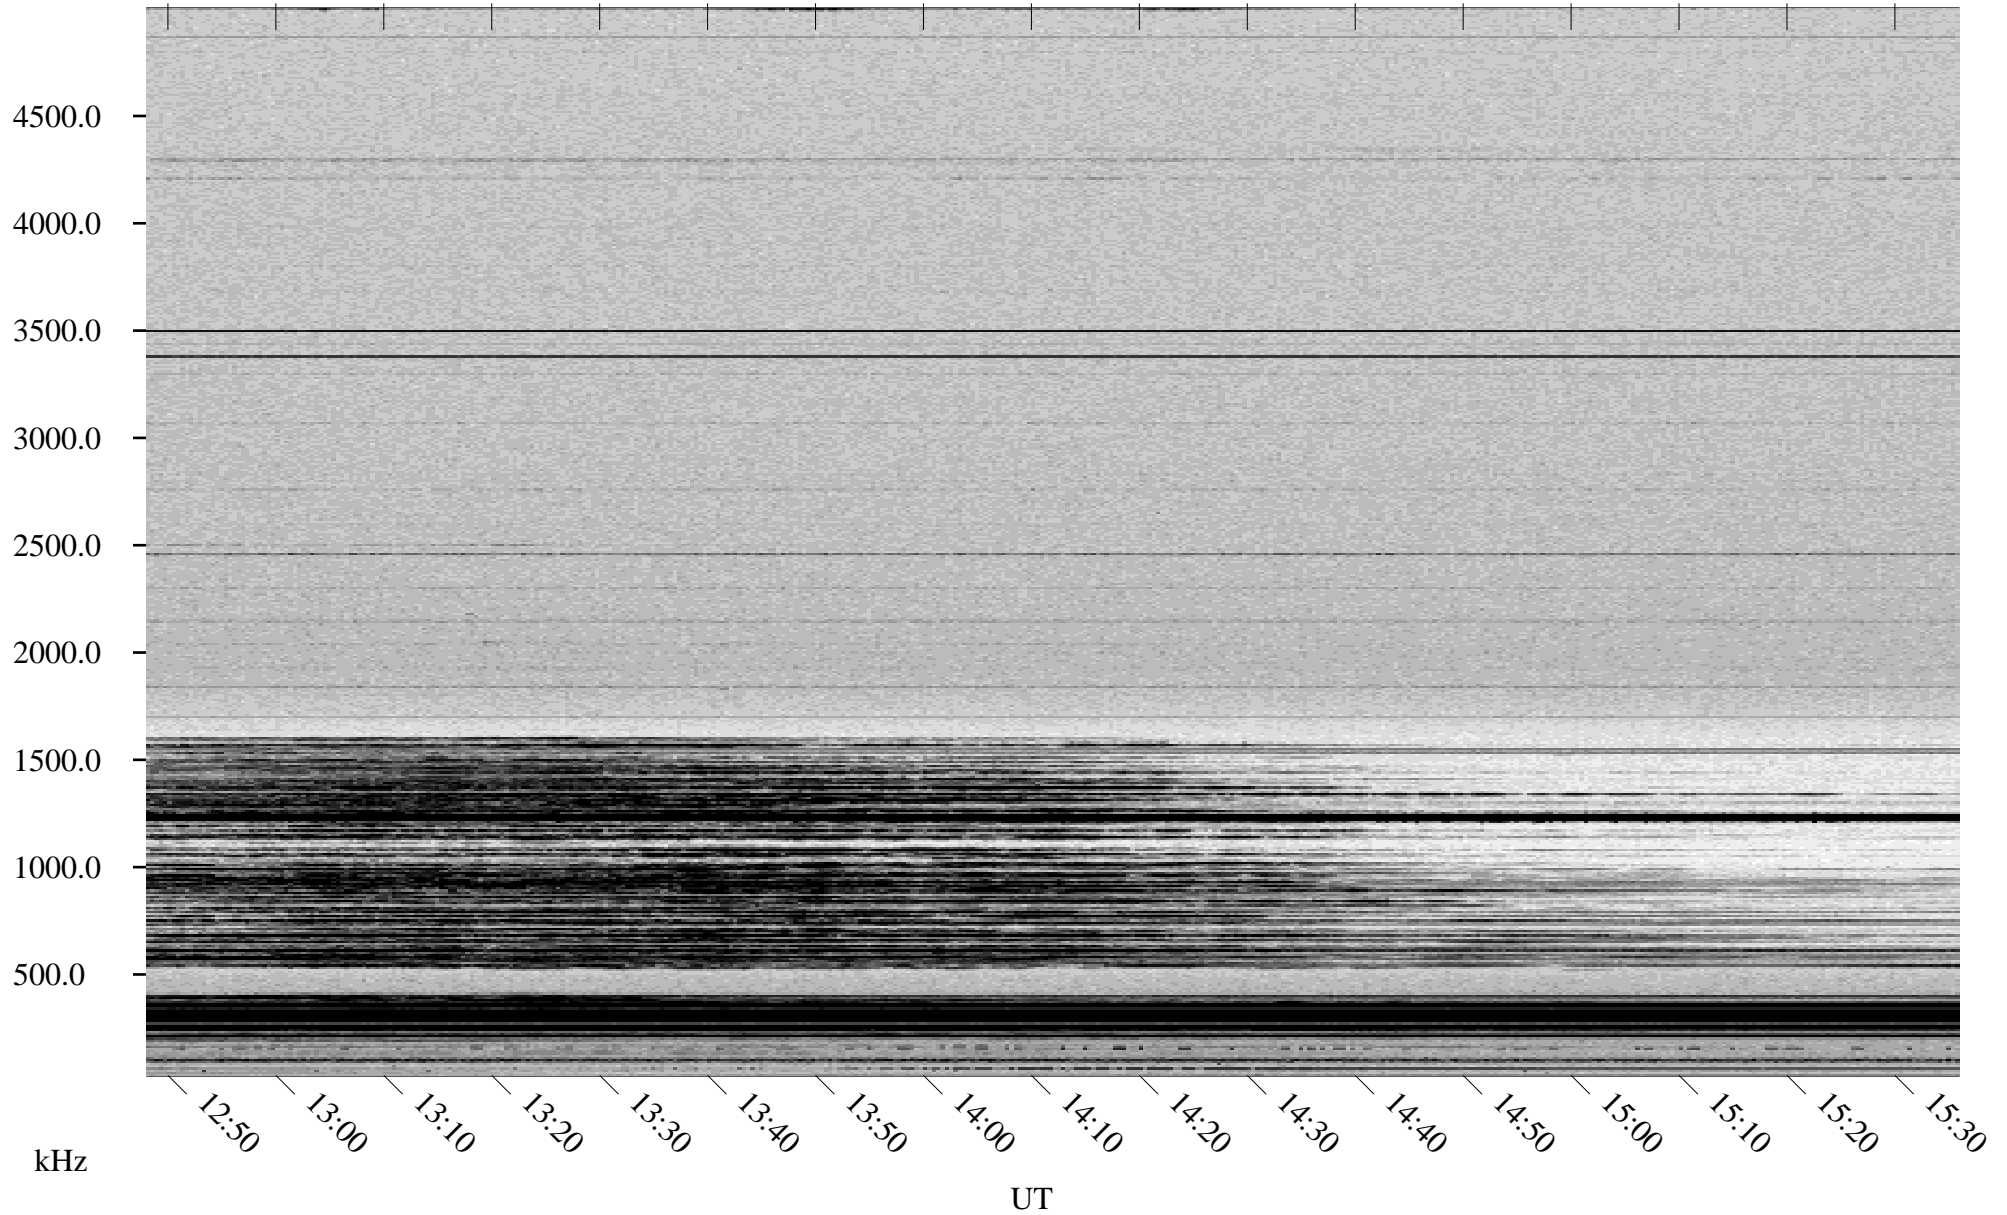

01/02/1998 Churchill, Manitoba

Linear Scale Black = 161 White = 15

ch98002l.r00m max_12

Page 1

01/02/1998 Churchill, Manitoba

Linear Scale Black = 161 White = 15

ch98002l.r00m max_12

Page 2

01/03/1998 Churchill, Manitoba

Linear Scale Black = 161 White = 15

ch98002l.r00m max_12

Page 5

01/03/1998 Churchill, Manitoba

Linear Scale Black = 161 White = 15

ch98002l.r00m max_12

Page 6

01/03/1998 Churchill, Manitoba

Linear Scale Black = 161 White = 15

ch98002l.r00m max_12

Page 7

01/03/1998 Churchill, Manitoba

Linear Scale Black = 161 White = 15

ch98002l.r00m max_12

Page 8