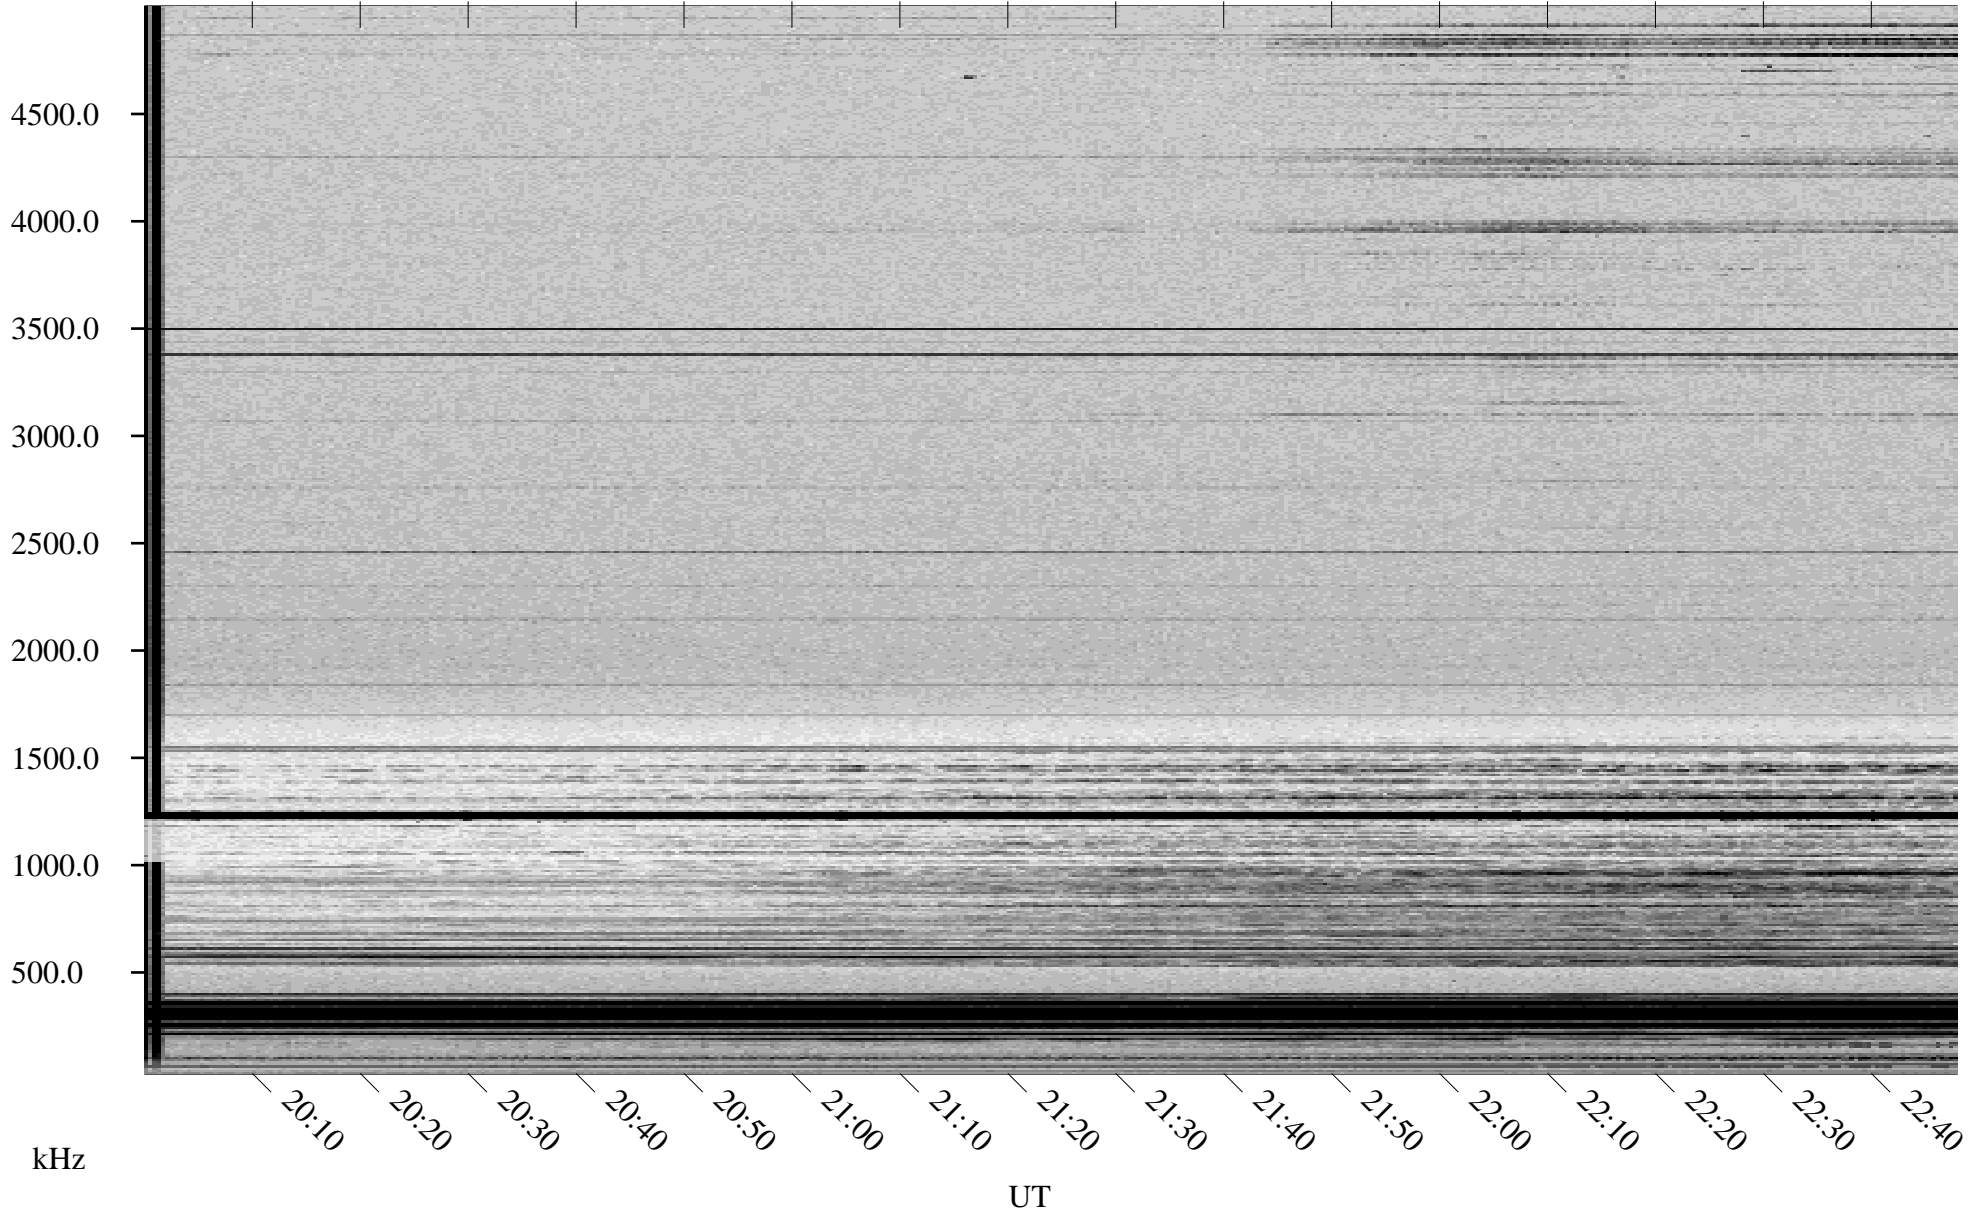

01/02/1998 Churchill, Manitoba

Linear Scale Black = 161 White = 15

ch98002l.r00m max_12

Page 1

01/02/1998 Churchill, Manitoba

Linear Scale Black = 161 White = 15

ch98002l.r00m max_12

Page 2

01/03/1998 Churchill, Manitoba

Linear Scale Black = 161 White = 15

ch98002l.r00m max_12

Page 3

01/03/1998 Churchill, Manitoba

Linear Scale Black = 161 White = 15

ch98002l.r00m max_12

Page 4

01/03/1998 Churchill, Manitoba

Linear Scale Black = 161 White = 15

ch98002l.r00m max_12

Page 5

01/03/1998 Churchill, Manitoba

Linear Scale Black = 161 White = 15

ch98002l.r00m max_12

Page 6

01/03/1998 Churchill, Manitoba

Linear Scale Black = 161 White = 15

ch98002l.r00m max_12

Page 7

01/03/1998 Churchill, Manitoba

Linear Scale Black = 161 White = 15

ch98002l.r00m max_12

Page 8