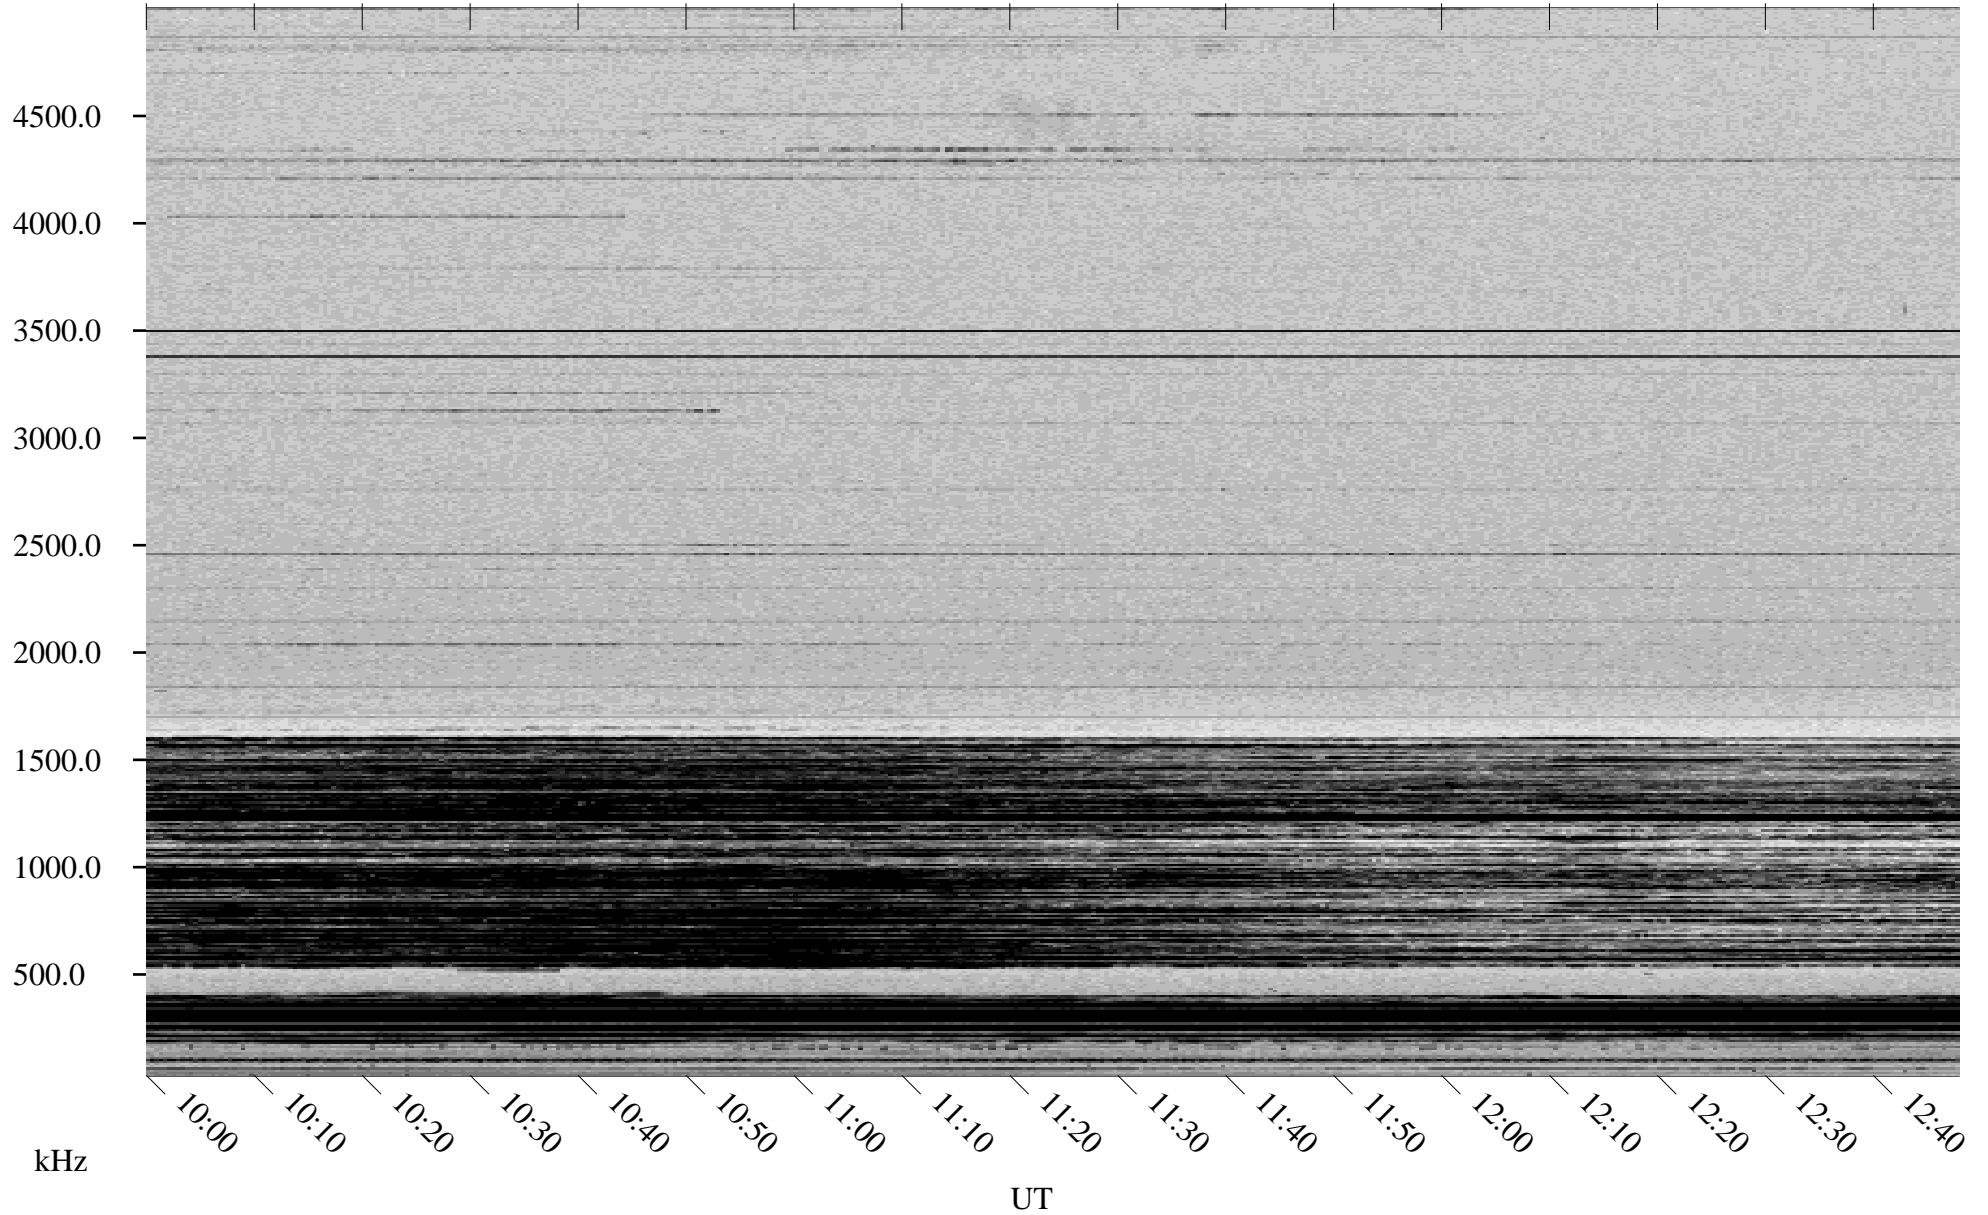

01/02/1998 Churchill, Manitoba

Linear Scale Black = 161 White = 15

ch98002l.r00m max_12

Page 1

01/02/1998 Churchill, Manitoba

Linear Scale Black = 161 White = 15

ch98002l.r00m max_12

Page 2

01/03/1998 Churchill, Manitoba

Linear Scale Black = 161 White = 15

ch98002l.r00m max_12

Page 3

01/03/1998 Churchill, Manitoba

Linear Scale Black = 161 White = 15

ch98002l.r00m max_12

Page 4

01/03/1998 Churchill, Manitoba

Linear Scale Black = 161 White = 15

ch98002l.r00m max_12

Page 5

01/03/1998 Churchill, Manitoba

Linear Scale Black = 161 White = 15

ch98002l.r00m max_12

Page 6

01/03/1998 Churchill, Manitoba

Linear Scale Black = 161 White = 15

ch98002l.r00m max_12

Page 7

01/03/1998 Churchill, Manitoba

Linear Scale Black = 161 White = 15

ch98002l.r00m max_12

Page 8