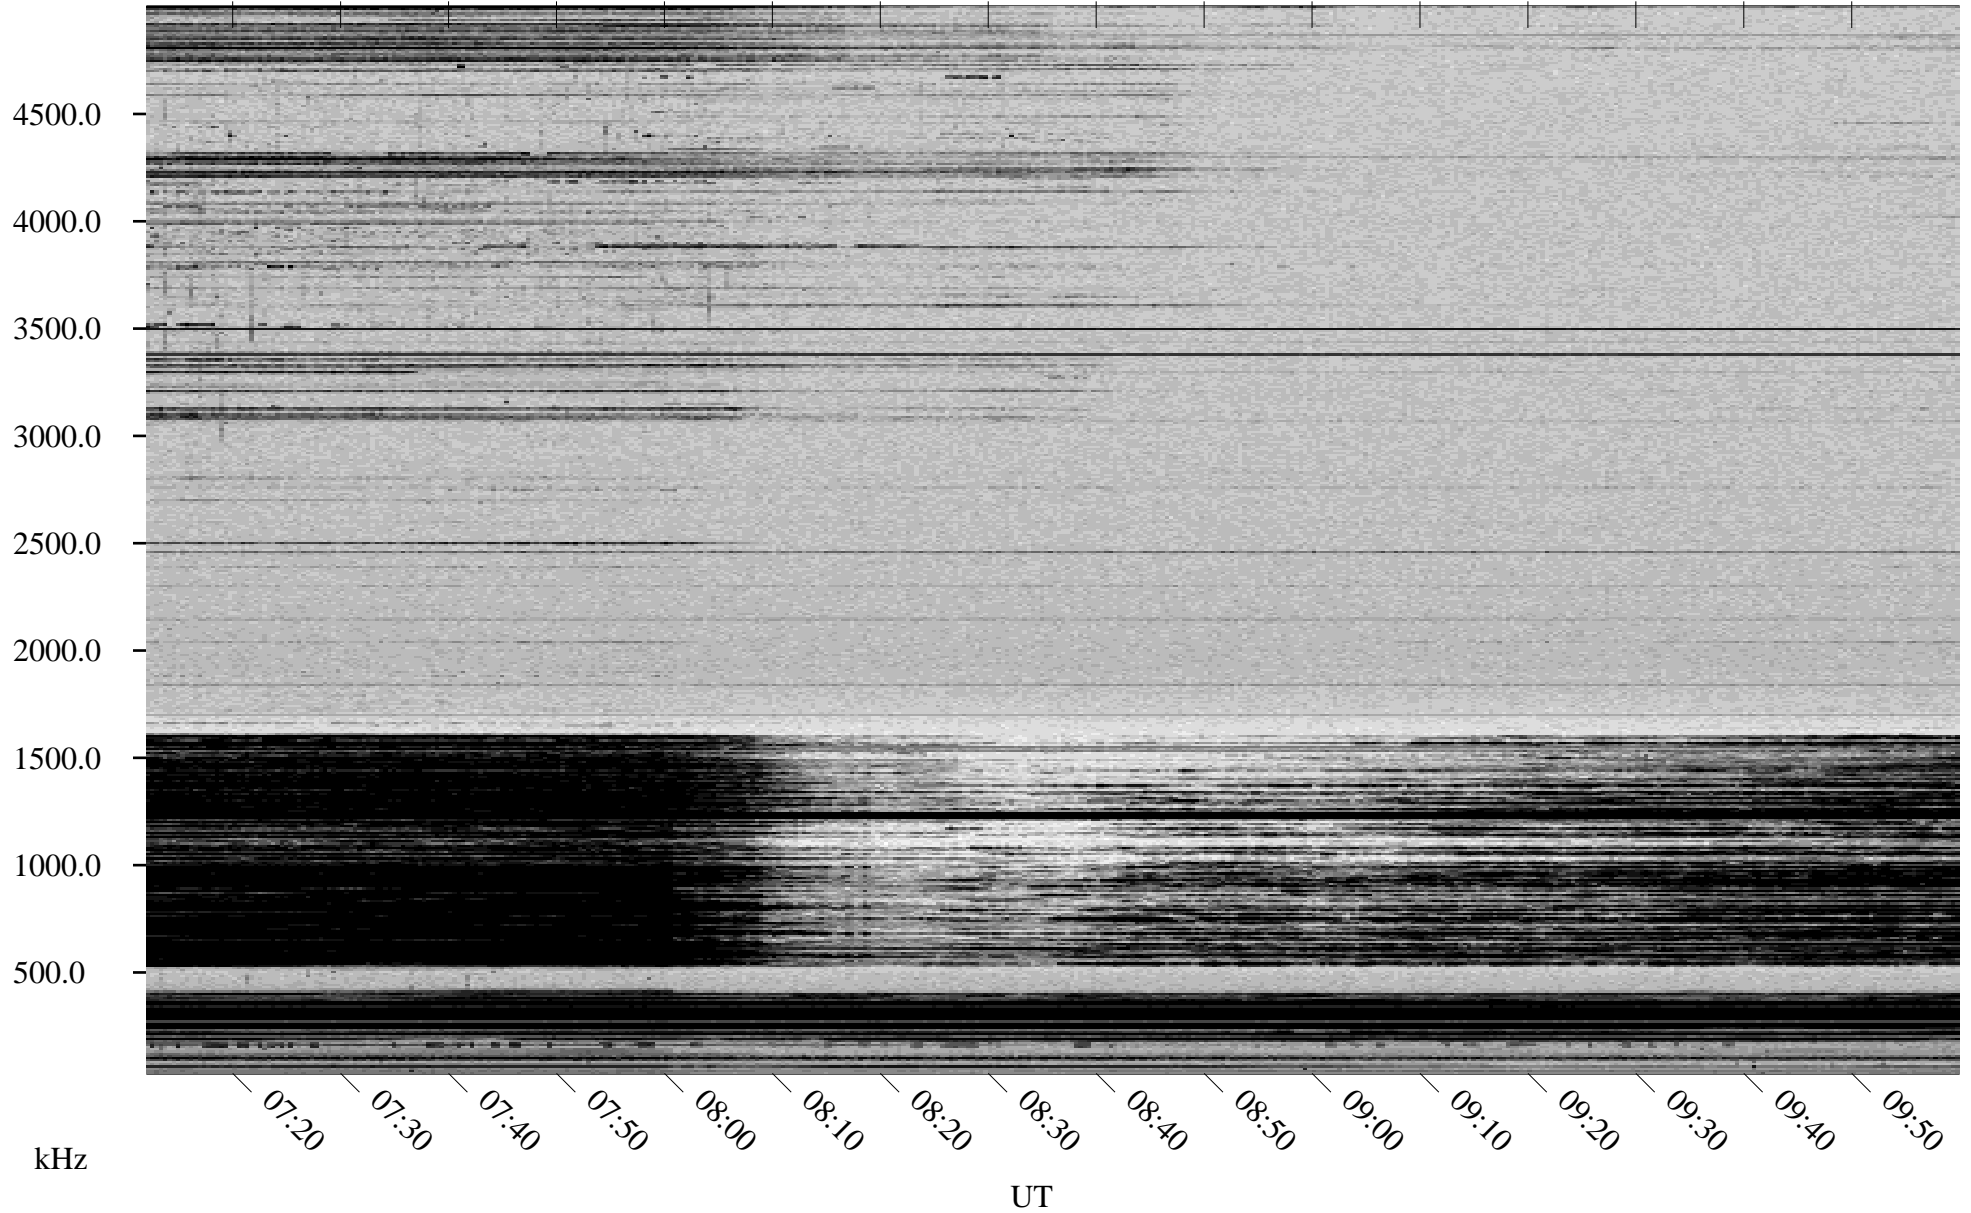

01/02/1998 Churchill, Manitoba

Linear Scale Black = 161 White = 15

ch98002l.r00m max_12

Page 1

01/02/1998 Churchill, Manitoba

Linear Scale Black = 161 White = 15

ch98002l.r00m max_12

Page 2

01/03/1998 Churchill, Manitoba

Linear Scale Black = 161 White = 15

ch98002l.r00m max_12

Page 3

01/03/1998 Churchill, Manitoba

Linear Scale Black = 161 White = 15

ch98002l.r00m max_12

Page 4

01/03/1998 Churchill, Manitoba

Linear Scale Black = 161 White = 15

ch98002l.r00m max_12

Page 5

01/03/1998 Churchill, Manitoba

Linear Scale Black = 161 White = 15

ch98002l.r00m max_12

Page 6

01/03/1998 Churchill, Manitoba

Linear Scale Black = 161 White = 15

ch98002l.r00m max_12

Page 7

01/03/1998 Churchill, Manitoba

Linear Scale Black = 161 White = 15

ch98002l.r00m max_12

Page 8