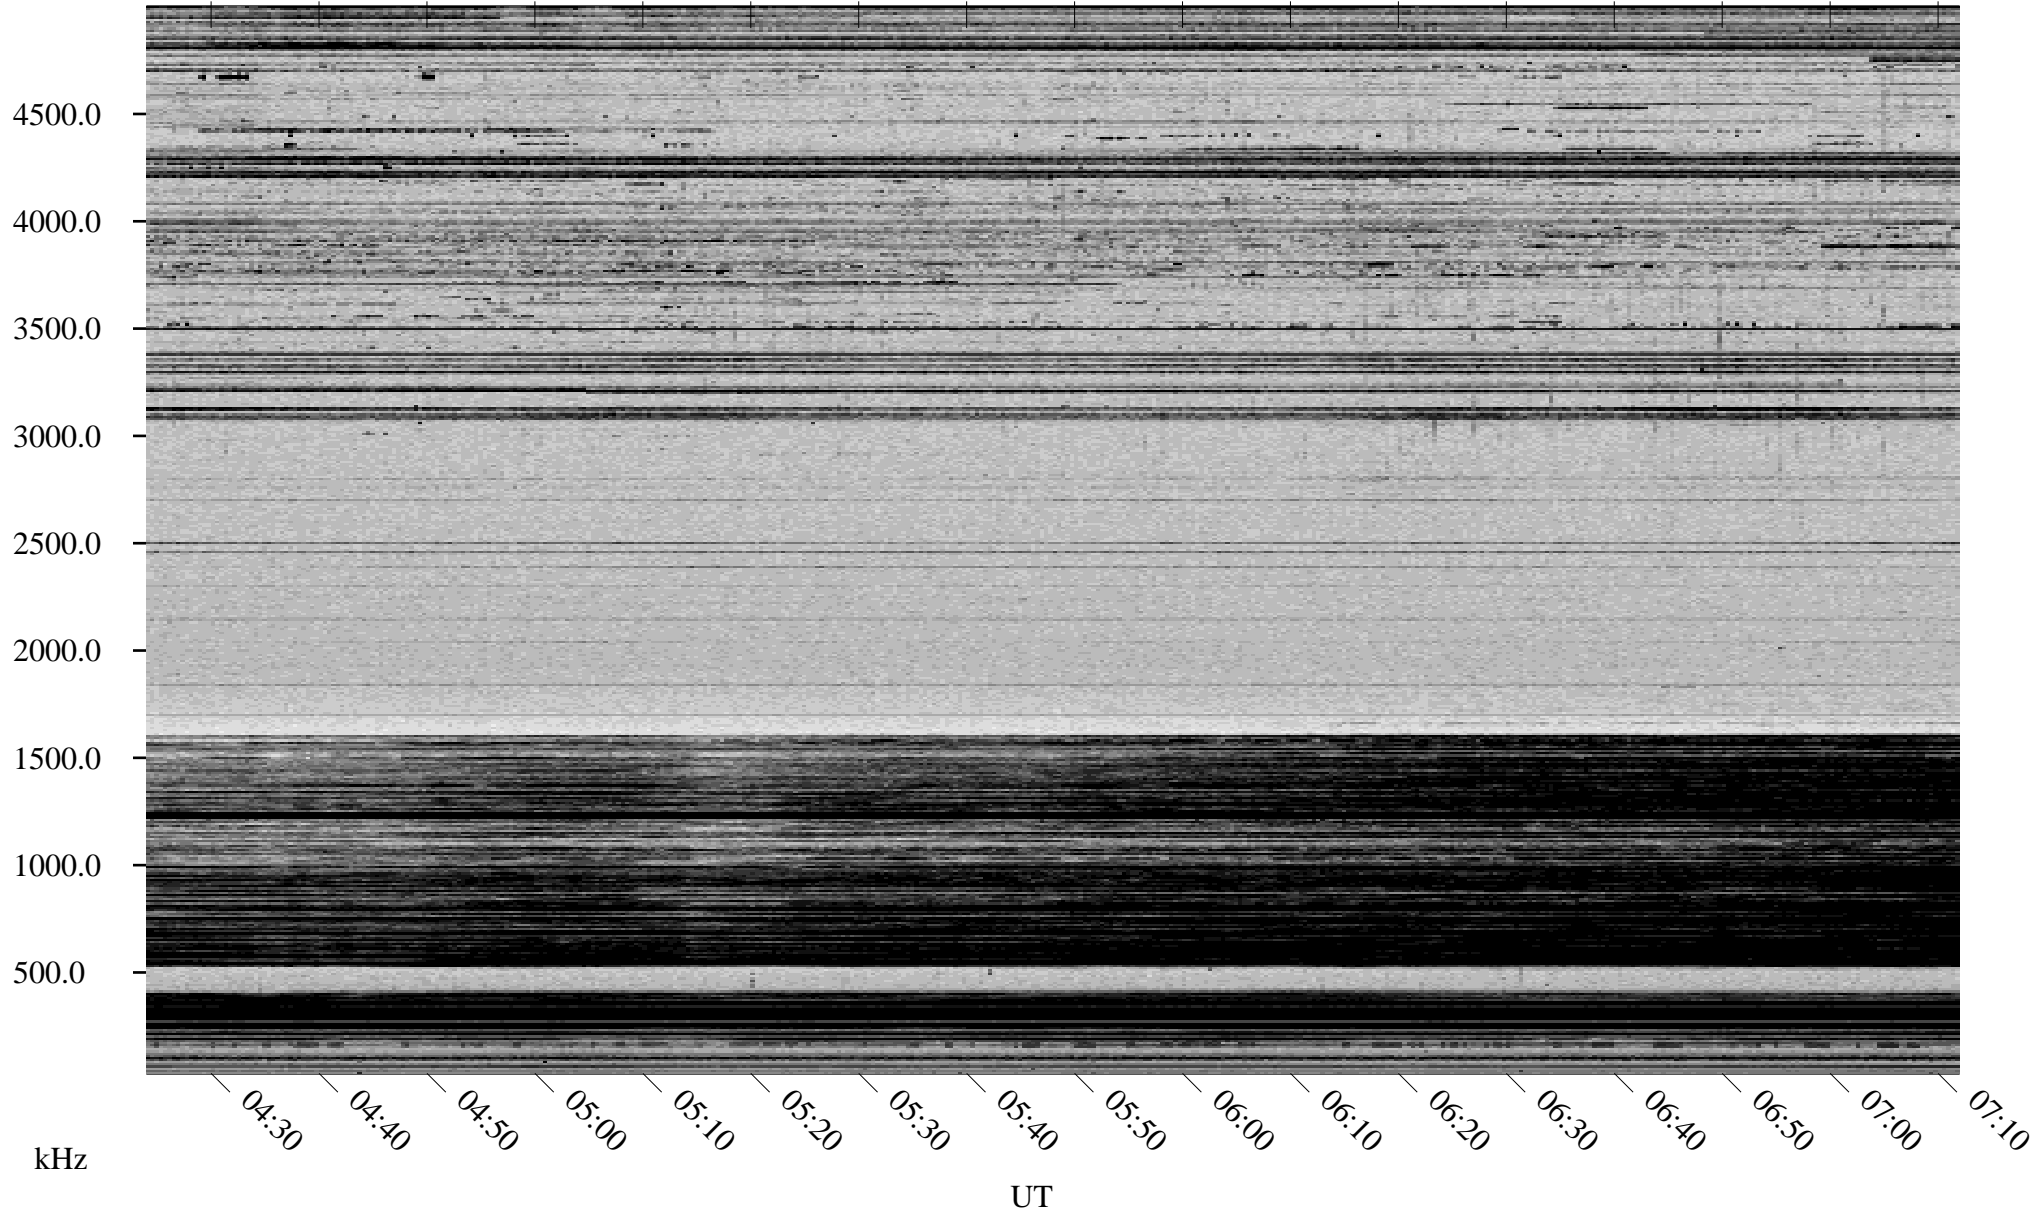

01/02/1998 Churchill, Manitoba

Linear Scale Black = 161 White = 15

ch98002l.r00m max_12

Page 1

01/02/1998 Churchill, Manitoba

Linear Scale Black = 161 White = 15

ch98002l.r00m max_12

Page 2

01/03/1998 Churchill, Manitoba

Linear Scale Black = 161 White = 15

ch98002l.r00m max_12

Page 3

01/03/1998 Churchill, Manitoba

Linear Scale Black = 161 White = 15

ch98002l.r00m max_12

Page 4

01/03/1998 Churchill, Manitoba

Linear Scale Black = 161 White = 15

ch98002l.r00m max_12

Page 5

01/03/1998 Churchill, Manitoba

Linear Scale Black = 161 White = 15

ch98002l.r00m max_12

Page 6

01/03/1998 Churchill, Manitoba

Linear Scale Black = 161 White = 15

ch98002l.r00m max_12

Page 7

01/03/1998 Churchill, Manitoba

Linear Scale Black = 161 White = 15

ch98002l.r00m max_12

Page 8