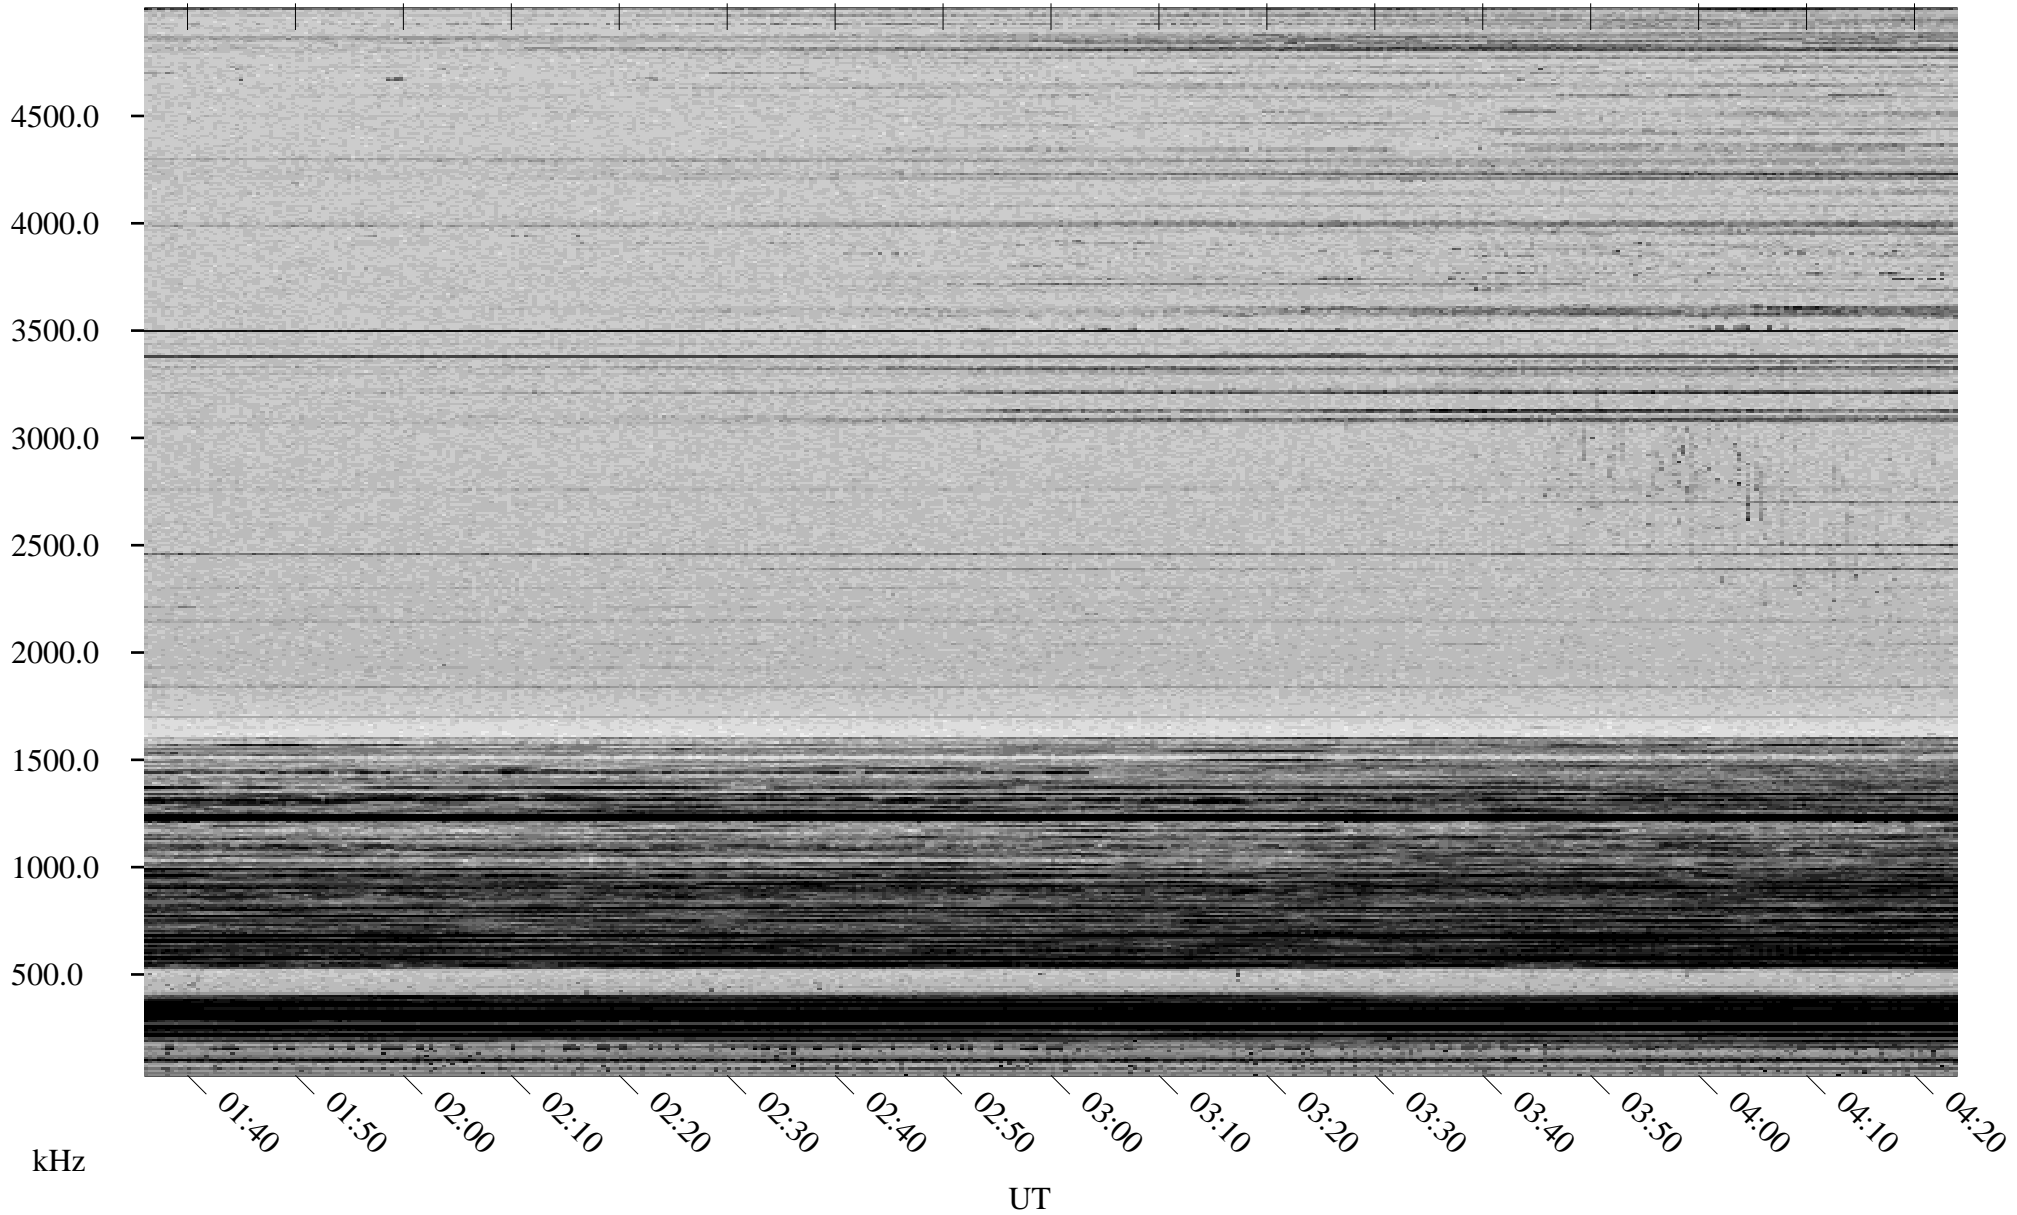

01/03/1998 Churchill, Manitoba

Linear Scale Black = 161 White = 15

ch98003l.r00m max_12

Page 1

01/03/1998 Churchill, Manitoba

Linear Scale Black = 161 White = 15

ch98003l.r00m max_12

Page 2

01/04/1998 Churchill, Manitoba

Linear Scale Black = 161 White = 15

ch98003l.r00m max_12

Page 3

01/04/1998 Churchill, Manitoba

Linear Scale Black = 161 White = 15

ch98003l.r00m max_12

Page 4

01/04/1998 Churchill, Manitoba

Linear Scale Black = 161 White = 15

ch98003l.r00m max_12

Page 5

01/04/1998 Churchill, Manitoba

Linear Scale Black = 161 White = 15

ch98003l.r00m max_12

Page 6

01/04/1998 Churchill, Manitoba

Linear Scale Black = 161 White = 15

ch98003l.r00m max_12

Page 7

01/04/1998 Churchill, Manitoba

Linear Scale Black = 161 White = 15

ch98003l.r00m max_12

Page 8