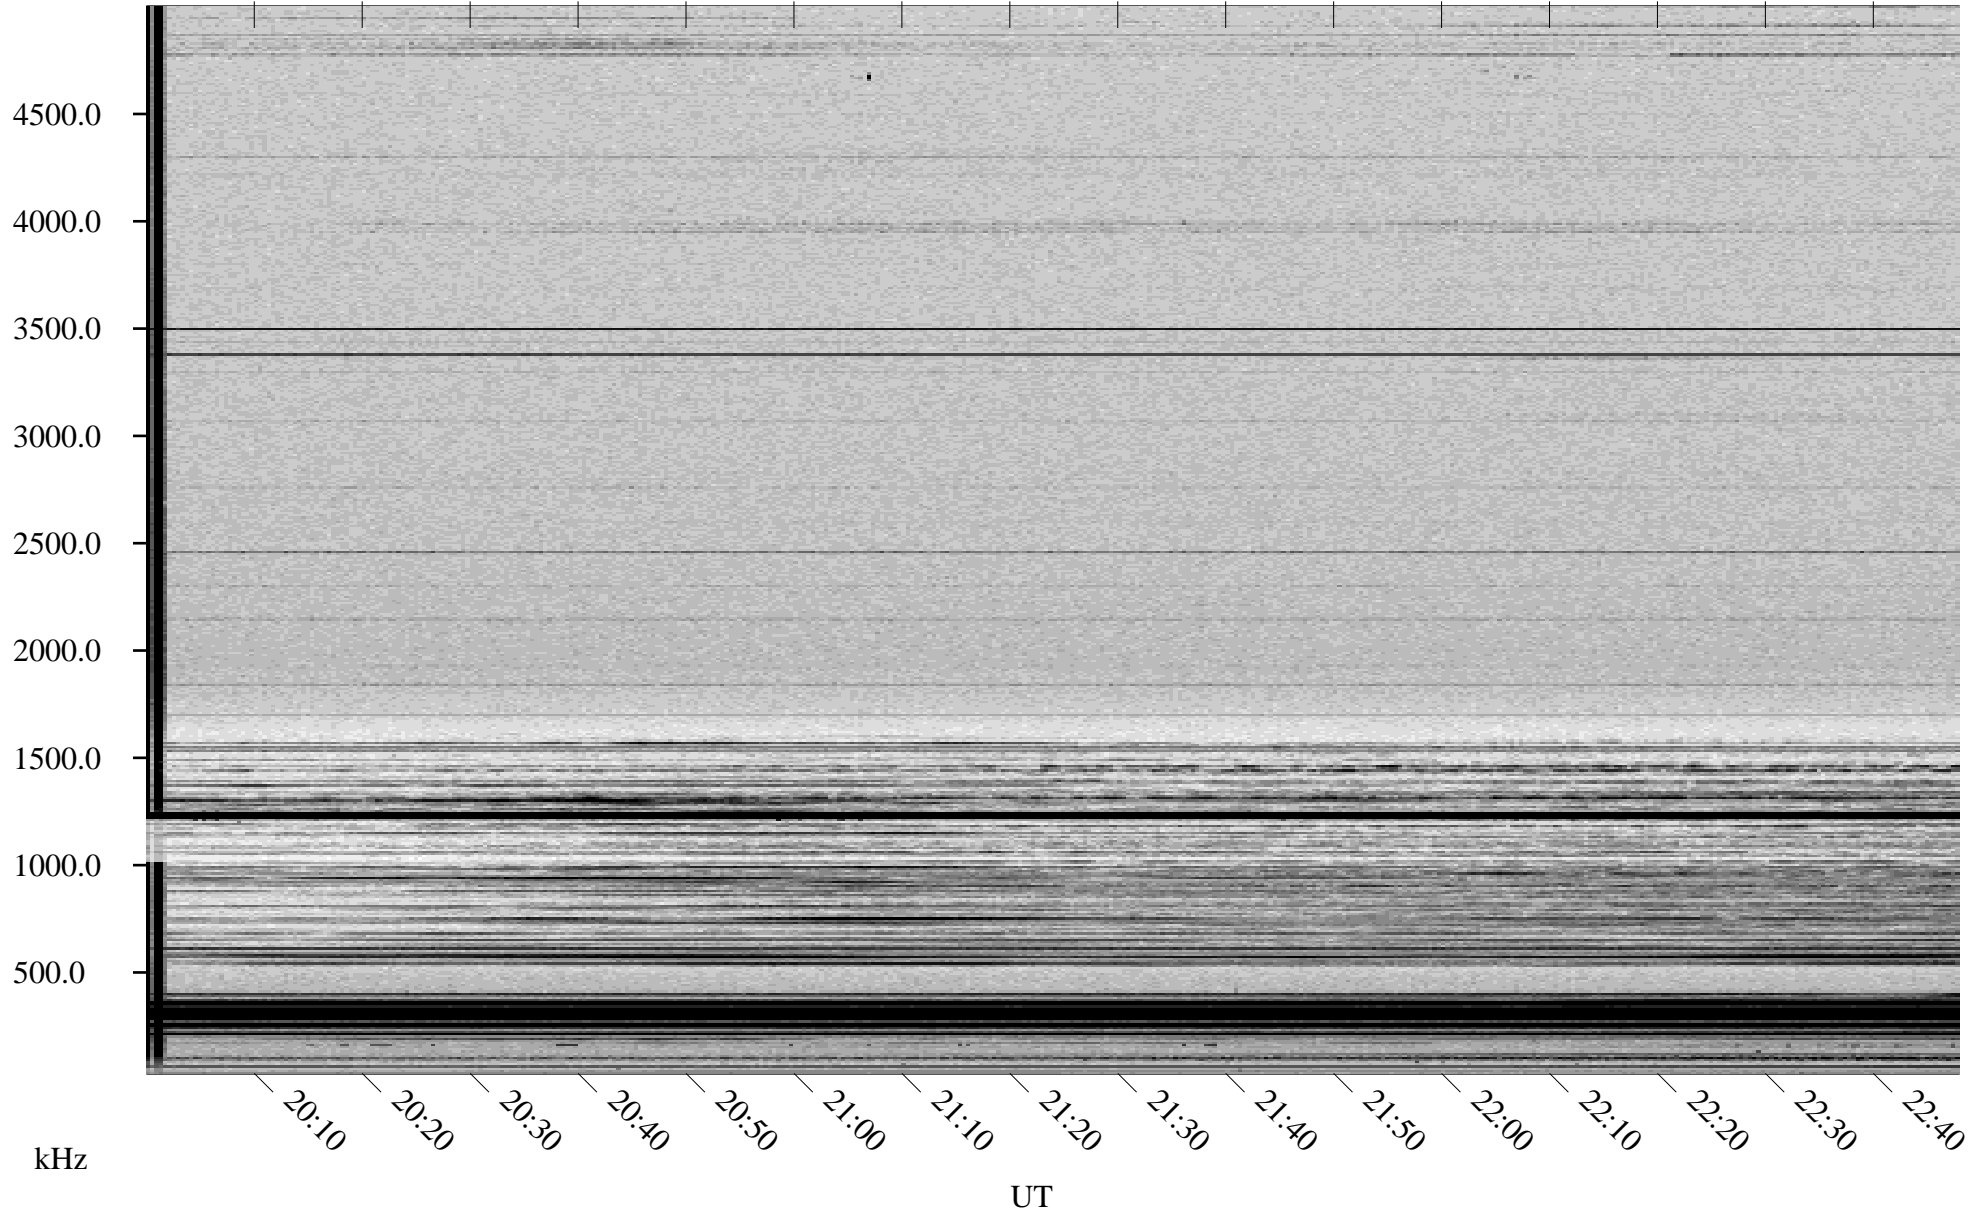

01/03/1998 Churchill, Manitoba

Linear Scale Black = 161 White = 15

ch98003l.r00m max_12

Page 1

01/03/1998 Churchill, Manitoba

Linear Scale Black = 161 White = 15

ch98003l.r00m max_12

Page 2

01/04/1998 Churchill, Manitoba

Linear Scale Black = 161 White = 15

ch98003l.r00m max_12

Page 3

01/04/1998 Churchill, Manitoba

Linear Scale Black = 161 White = 15

ch98003l.r00m max_12

Page 4

01/04/1998 Churchill, Manitoba

Linear Scale Black = 161 White = 15

ch98003l.r00m max_12

Page 5

01/04/1998 Churchill, Manitoba

Linear Scale Black = 161 White = 15

ch98003l.r00m max_12

Page 6

01/04/1998 Churchill, Manitoba

Linear Scale Black = 161 White = 15

ch98003l.r00m max_12

Page 7

01/04/1998 Churchill, Manitoba

Linear Scale Black = 161 White = 15

ch98003l.r00m max_12

Page 8