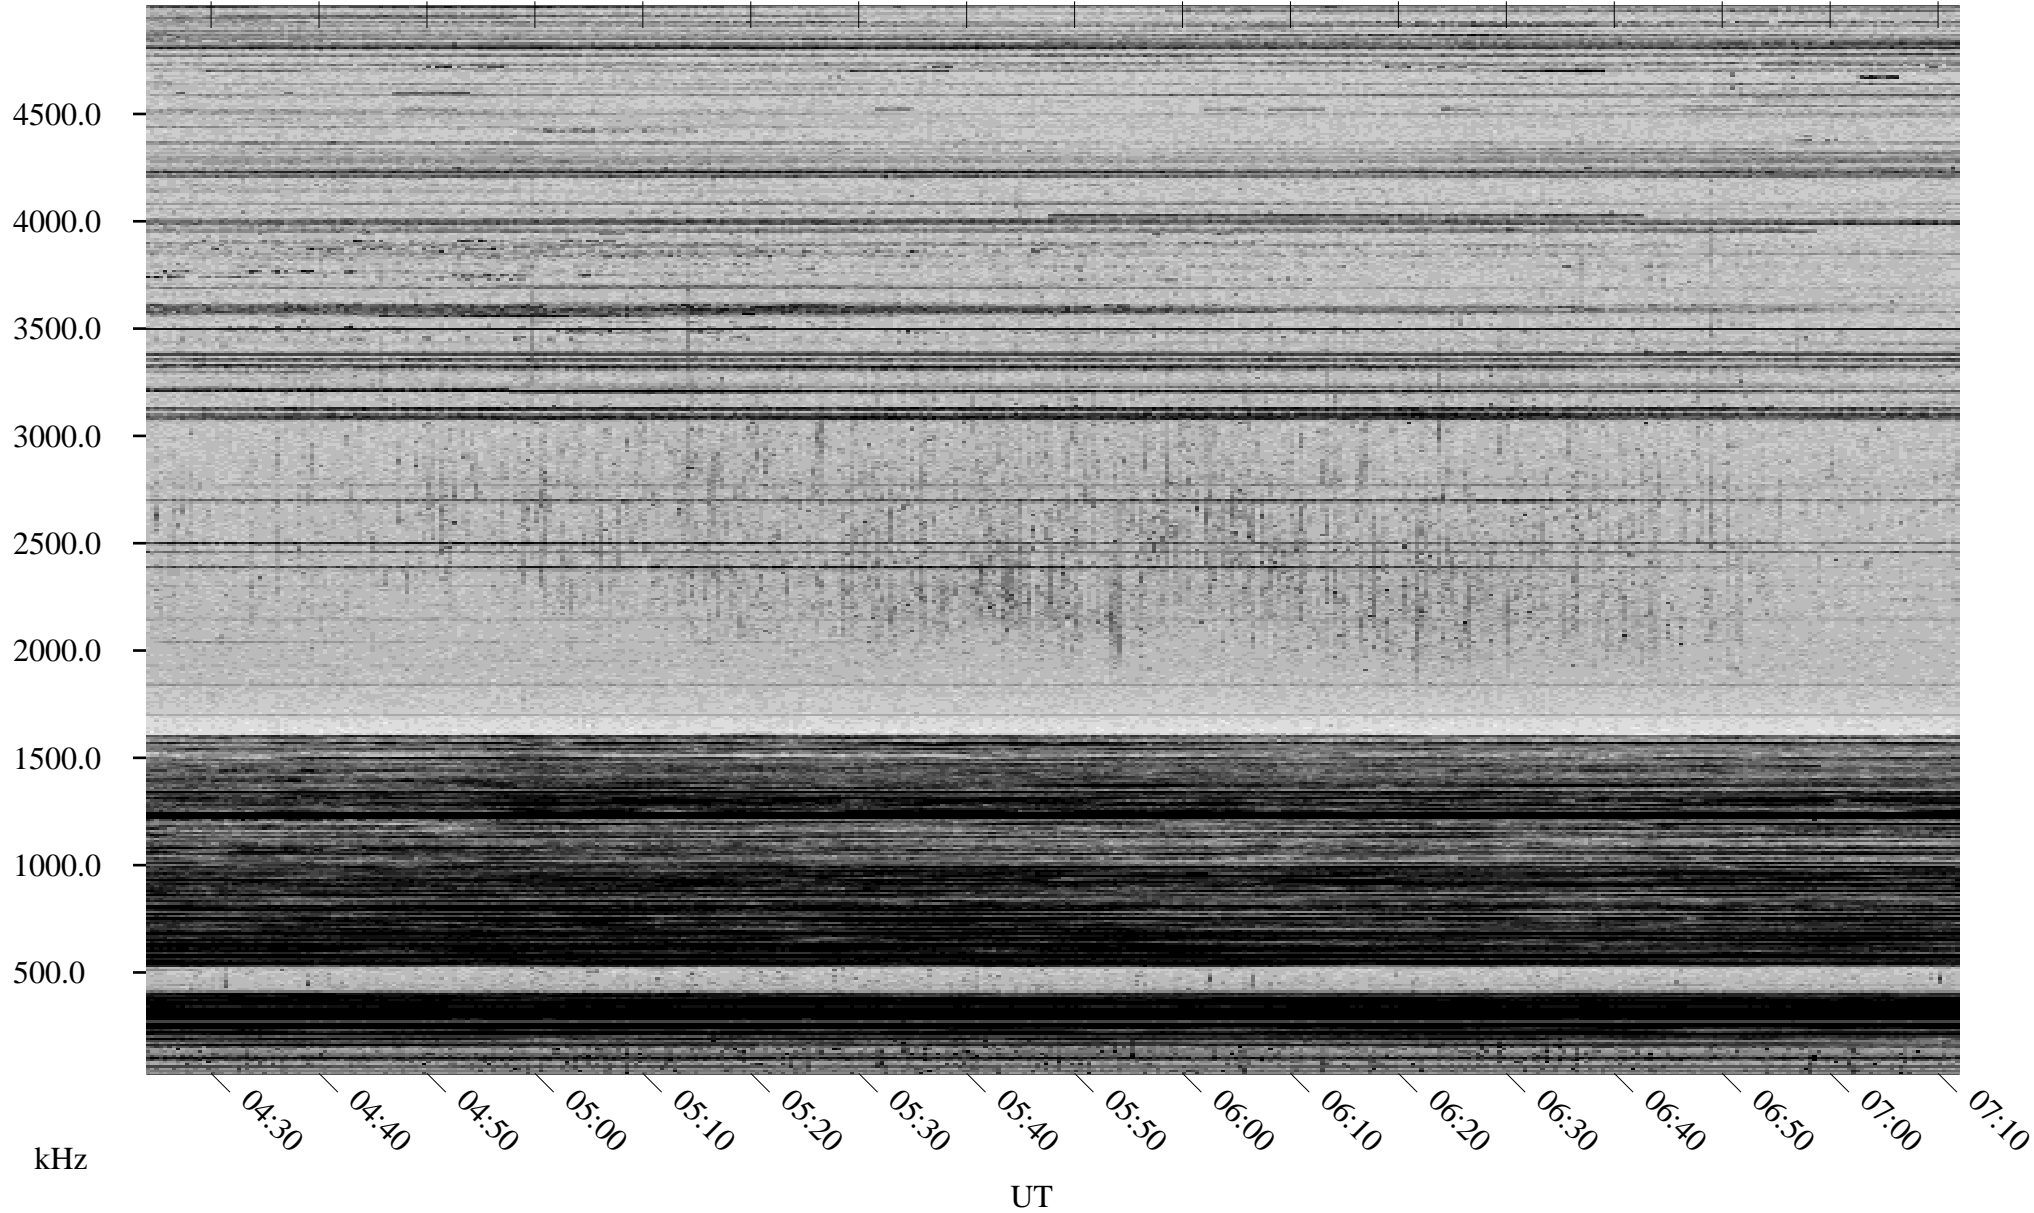

01/03/1998 Churchill, Manitoba

Linear Scale Black = 161 White = 15

ch98003l.r00m max_12

Page 1

01/03/1998 Churchill, Manitoba

Linear Scale Black = 161 White = 15

ch98003l.r00m max_12

Page 2

01/04/1998 Churchill, Manitoba

Linear Scale Black = 161 White = 15

ch98003l.r00m max_12

Page 3

01/04/1998 Churchill, Manitoba

Linear Scale Black = 161 White = 15

ch98003l.r00m max_12

Page 4

01/04/1998 Churchill, Manitoba

Linear Scale Black = 161 White = 15

ch98003l.r00m max_12

Page 5

01/04/1998 Churchill, Manitoba

Linear Scale Black = 161 White = 15

ch98003l.r00m max_12

Page 6

01/04/1998 Churchill, Manitoba

Linear Scale Black = 161 White = 15

ch98003l.r00m max_12

Page 7

01/04/1998 Churchill, Manitoba

Linear Scale Black = 161 White = 15

ch98003l.r00m max_12

Page 8