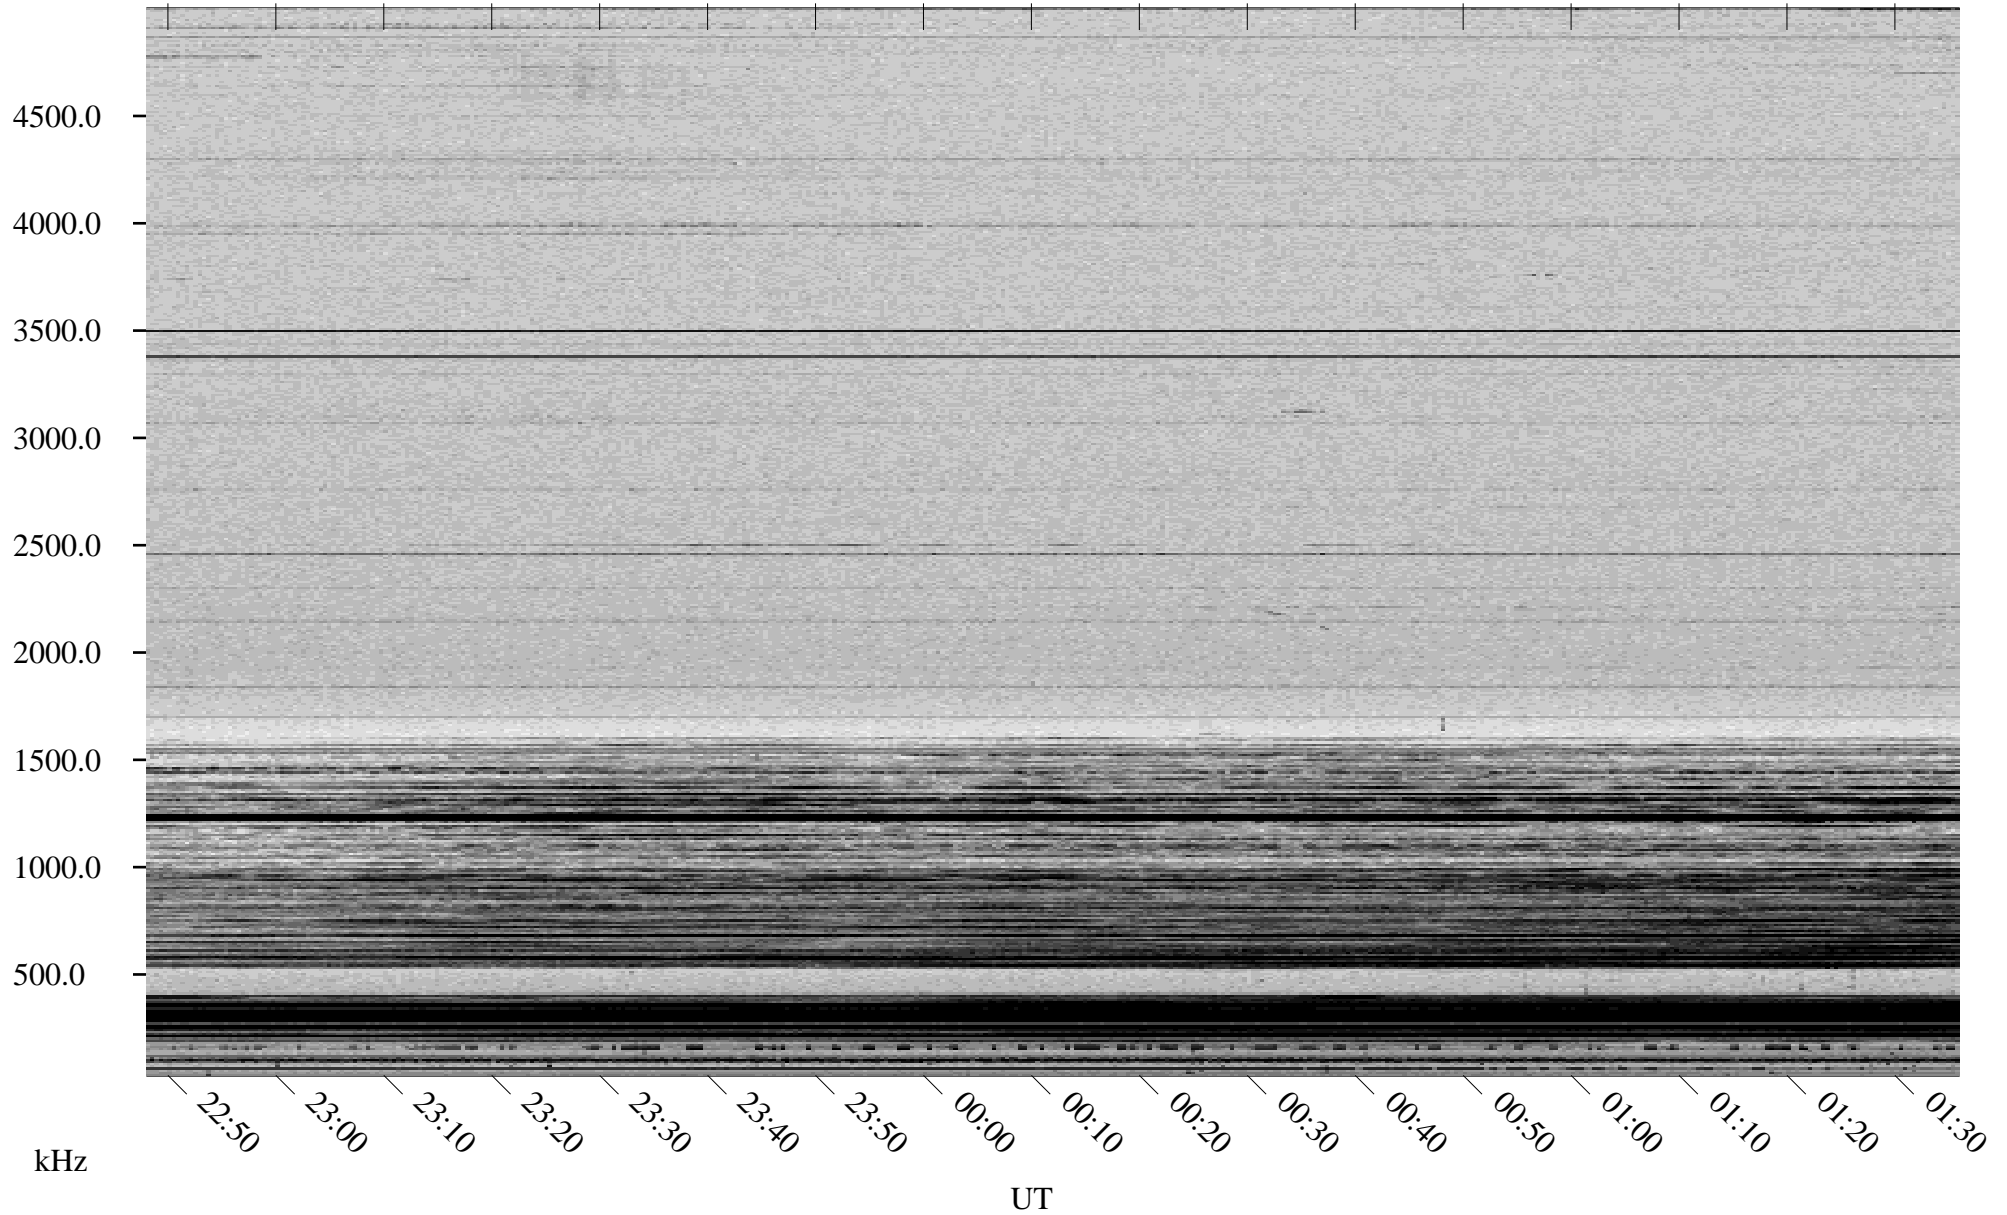

01/03/1998 Churchill, Manitoba

Linear Scale Black = 161 White = 15

ch98003l.r00m max_12

Page 1

01/03/1998 Churchill, Manitoba

Linear Scale Black = 161 White = 15

ch98003l.r00m max_12

Page 2

01/04/1998 Churchill, Manitoba

Linear Scale Black = 161 White = 15

ch98003l.r00m max_12

Page 3

01/04/1998 Churchill, Manitoba

Linear Scale Black = 161 White = 15

ch98003l.r00m max_12

Page 4

01/04/1998 Churchill, Manitoba

Linear Scale Black = 161 White = 15

ch98003l.r00m max_12

Page 5

01/04/1998 Churchill, Manitoba

Linear Scale Black = 161 White = 15

ch98003l.r00m max_12

Page 6

01/04/1998 Churchill, Manitoba

Linear Scale Black = 161 White = 15

ch98003l.r00m max_12

Page 7

01/04/1998 Churchill, Manitoba

Linear Scale Black = 161 White = 15

ch98003l.r00m max_12

Page 8