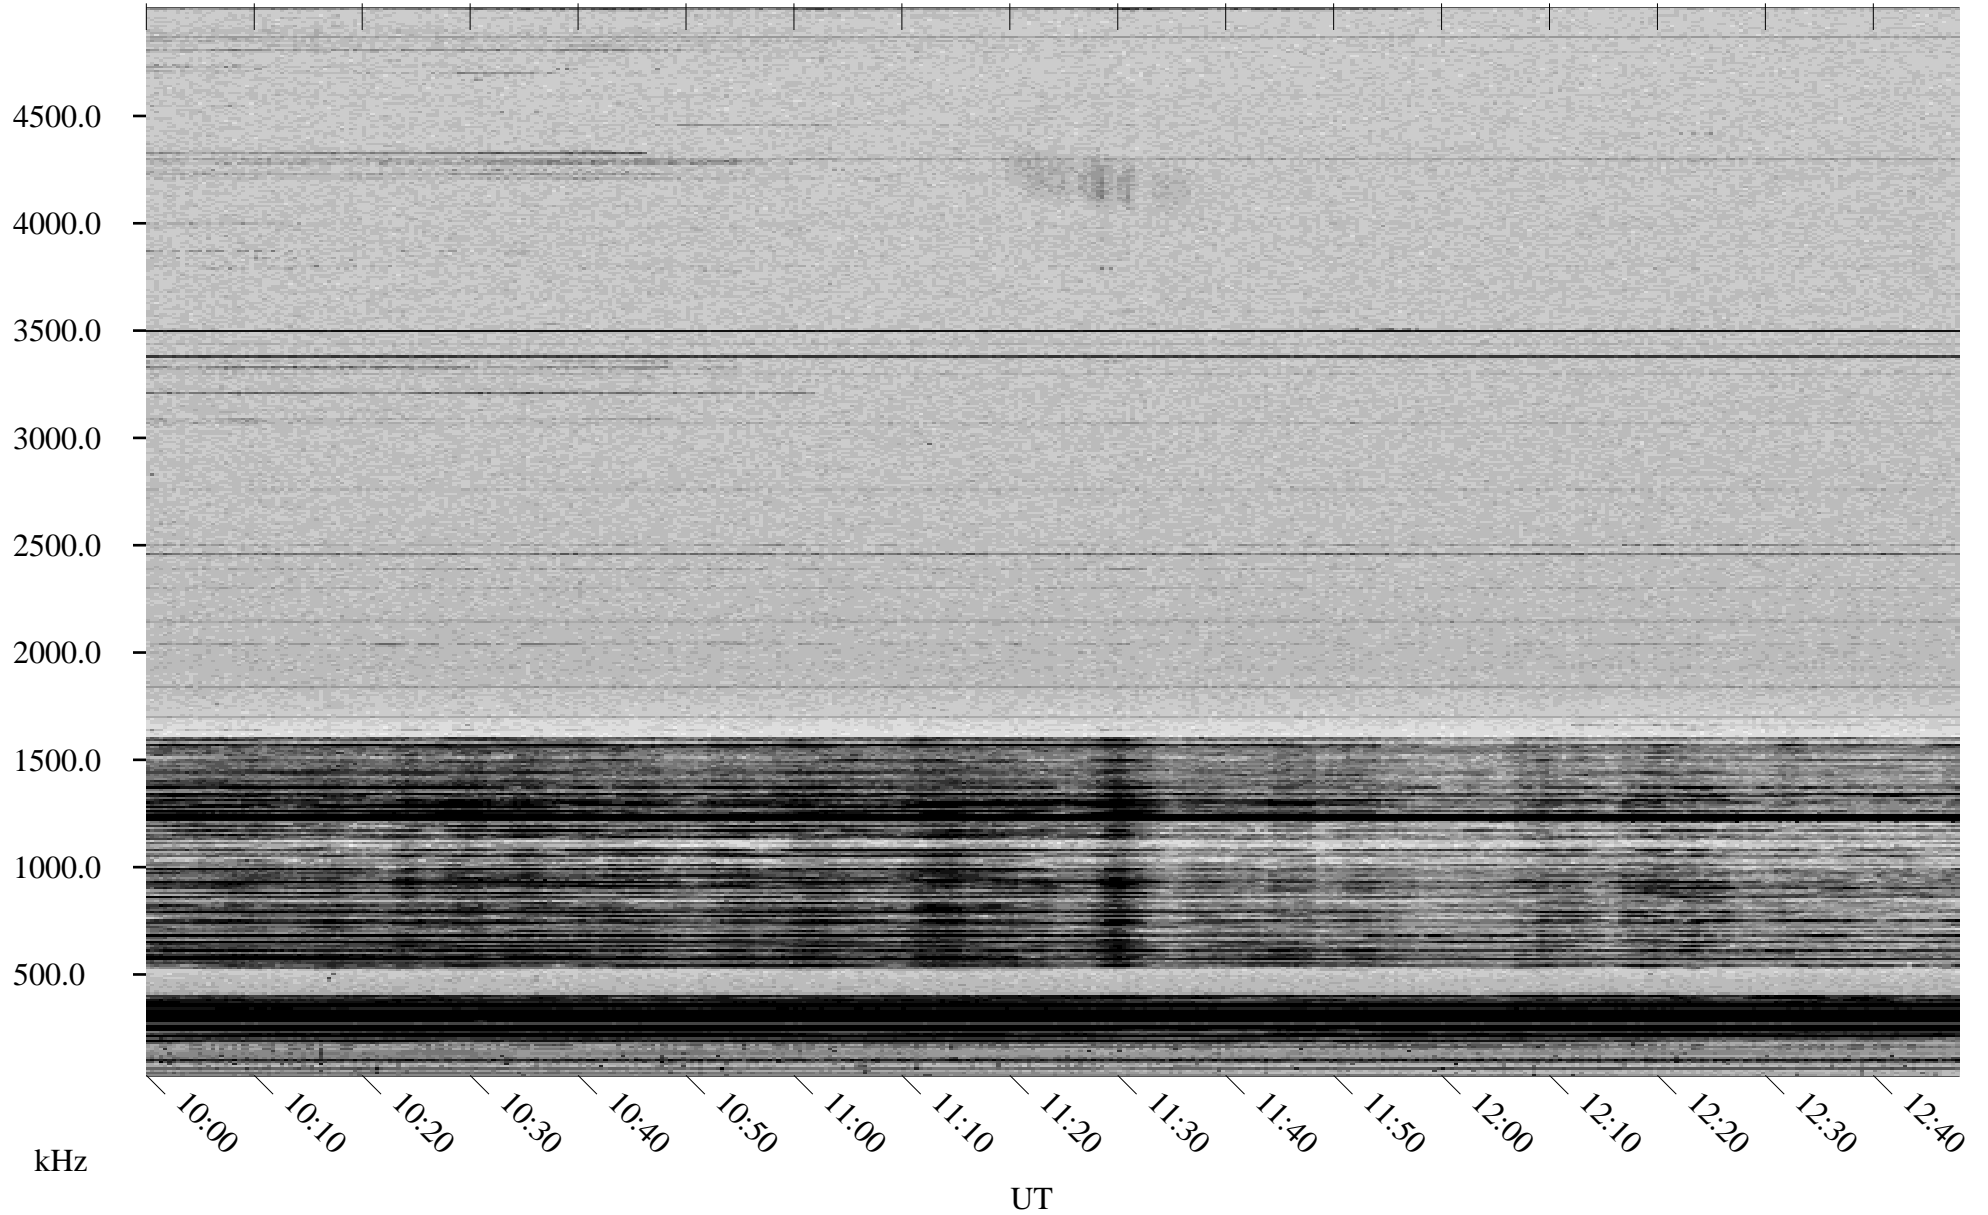

01/03/1998 Churchill, Manitoba

Linear Scale Black = 161 White = 15

ch98003l.r00m max_12

Page 1

01/03/1998 Churchill, Manitoba

Linear Scale Black = 161 White = 15

ch98003l.r00m max_12

Page 2

01/04/1998 Churchill, Manitoba

Linear Scale Black = 161 White = 15

ch98003l.r00m max_12

Page 3

01/04/1998 Churchill, Manitoba

Linear Scale Black = 161 White = 15

ch98003l.r00m max_12

Page 4

01/04/1998 Churchill, Manitoba

Linear Scale Black = 161 White = 15

ch98003l.r00m max_12

Page 5

01/04/1998 Churchill, Manitoba

Linear Scale Black = 161 White = 15

ch98003l.r00m max_12

Page 6

01/04/1998 Churchill, Manitoba

Linear Scale Black = 161 White = 15

ch98003l.r00m max_12

Page 7

01/04/1998 Churchill, Manitoba

Linear Scale Black = 161 White = 15

ch98003l.r00m max_12

Page 8