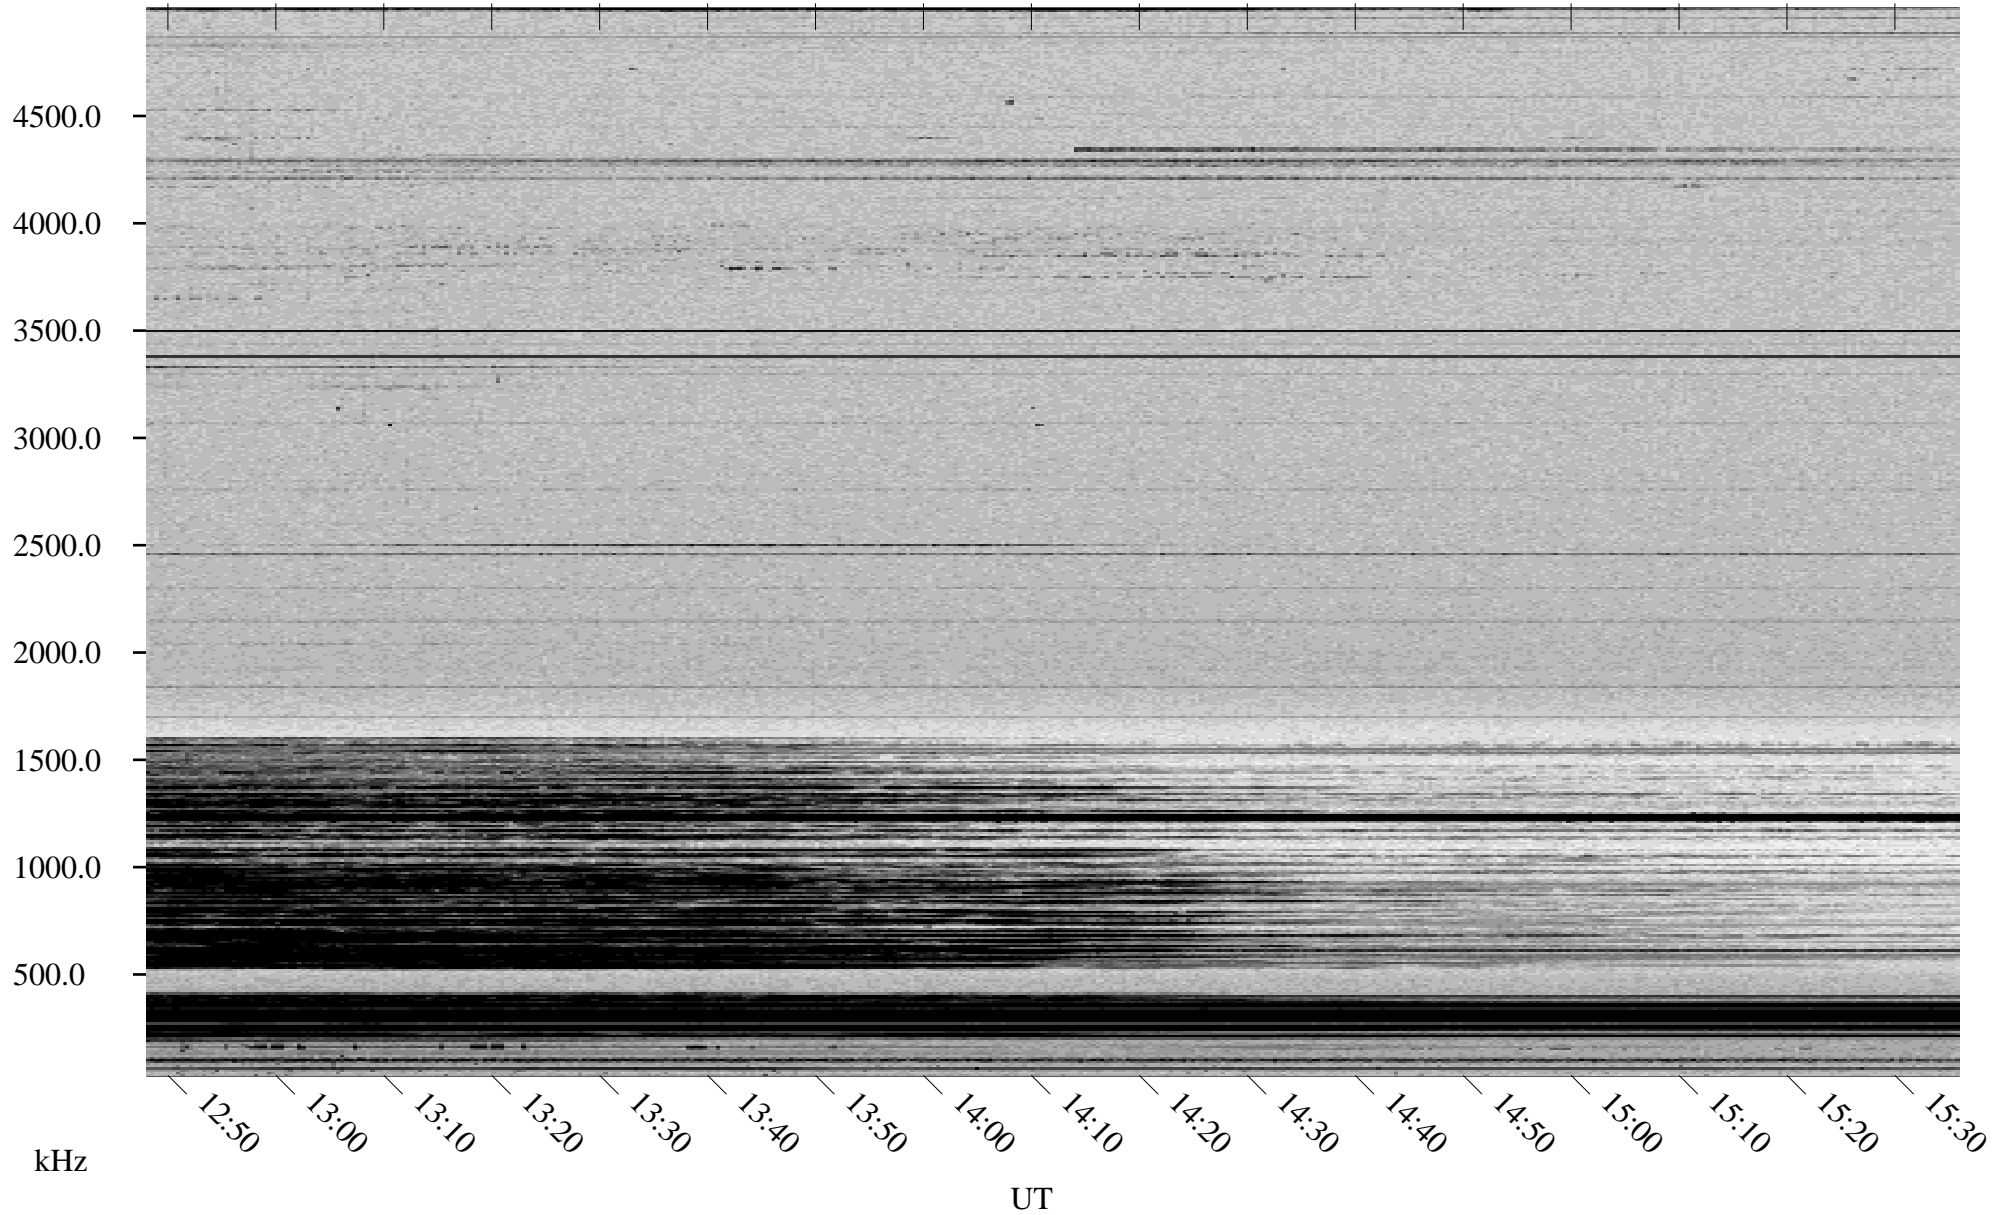

01/04/1998 Churchill, Manitoba

Linear Scale Black = 161 White = 15

ch98004l.r00m max_12

Page 1

01/04/1998 Churchill, Manitoba

Linear Scale Black = 161 White = 15

ch98004l.r00m max_12

Page 2

01/05/1998 Churchill, Manitoba

Linear Scale Black = 161 White = 15

ch98004l.r00m max_12

Page 3

01/05/1998 Churchill, Manitoba

Linear Scale Black = 161 White = 15

ch98004l.r00m max_12

Page 4

01/05/1998 Churchill, Manitoba

Linear Scale Black = 161 White = 15

ch98004l.r00m max_12

Page 5

01/05/1998 Churchill, Manitoba

Linear Scale Black = 161 White = 15

ch98004l.r00m max_12

Page 6

01/05/1998 Churchill, Manitoba

Linear Scale Black = 161 White = 15

ch98004l.r00m max_12

Page 7

01/05/1998 Churchill, Manitoba

Linear Scale Black = 161 White = 15

ch98004l.r00m max_12

Page 8