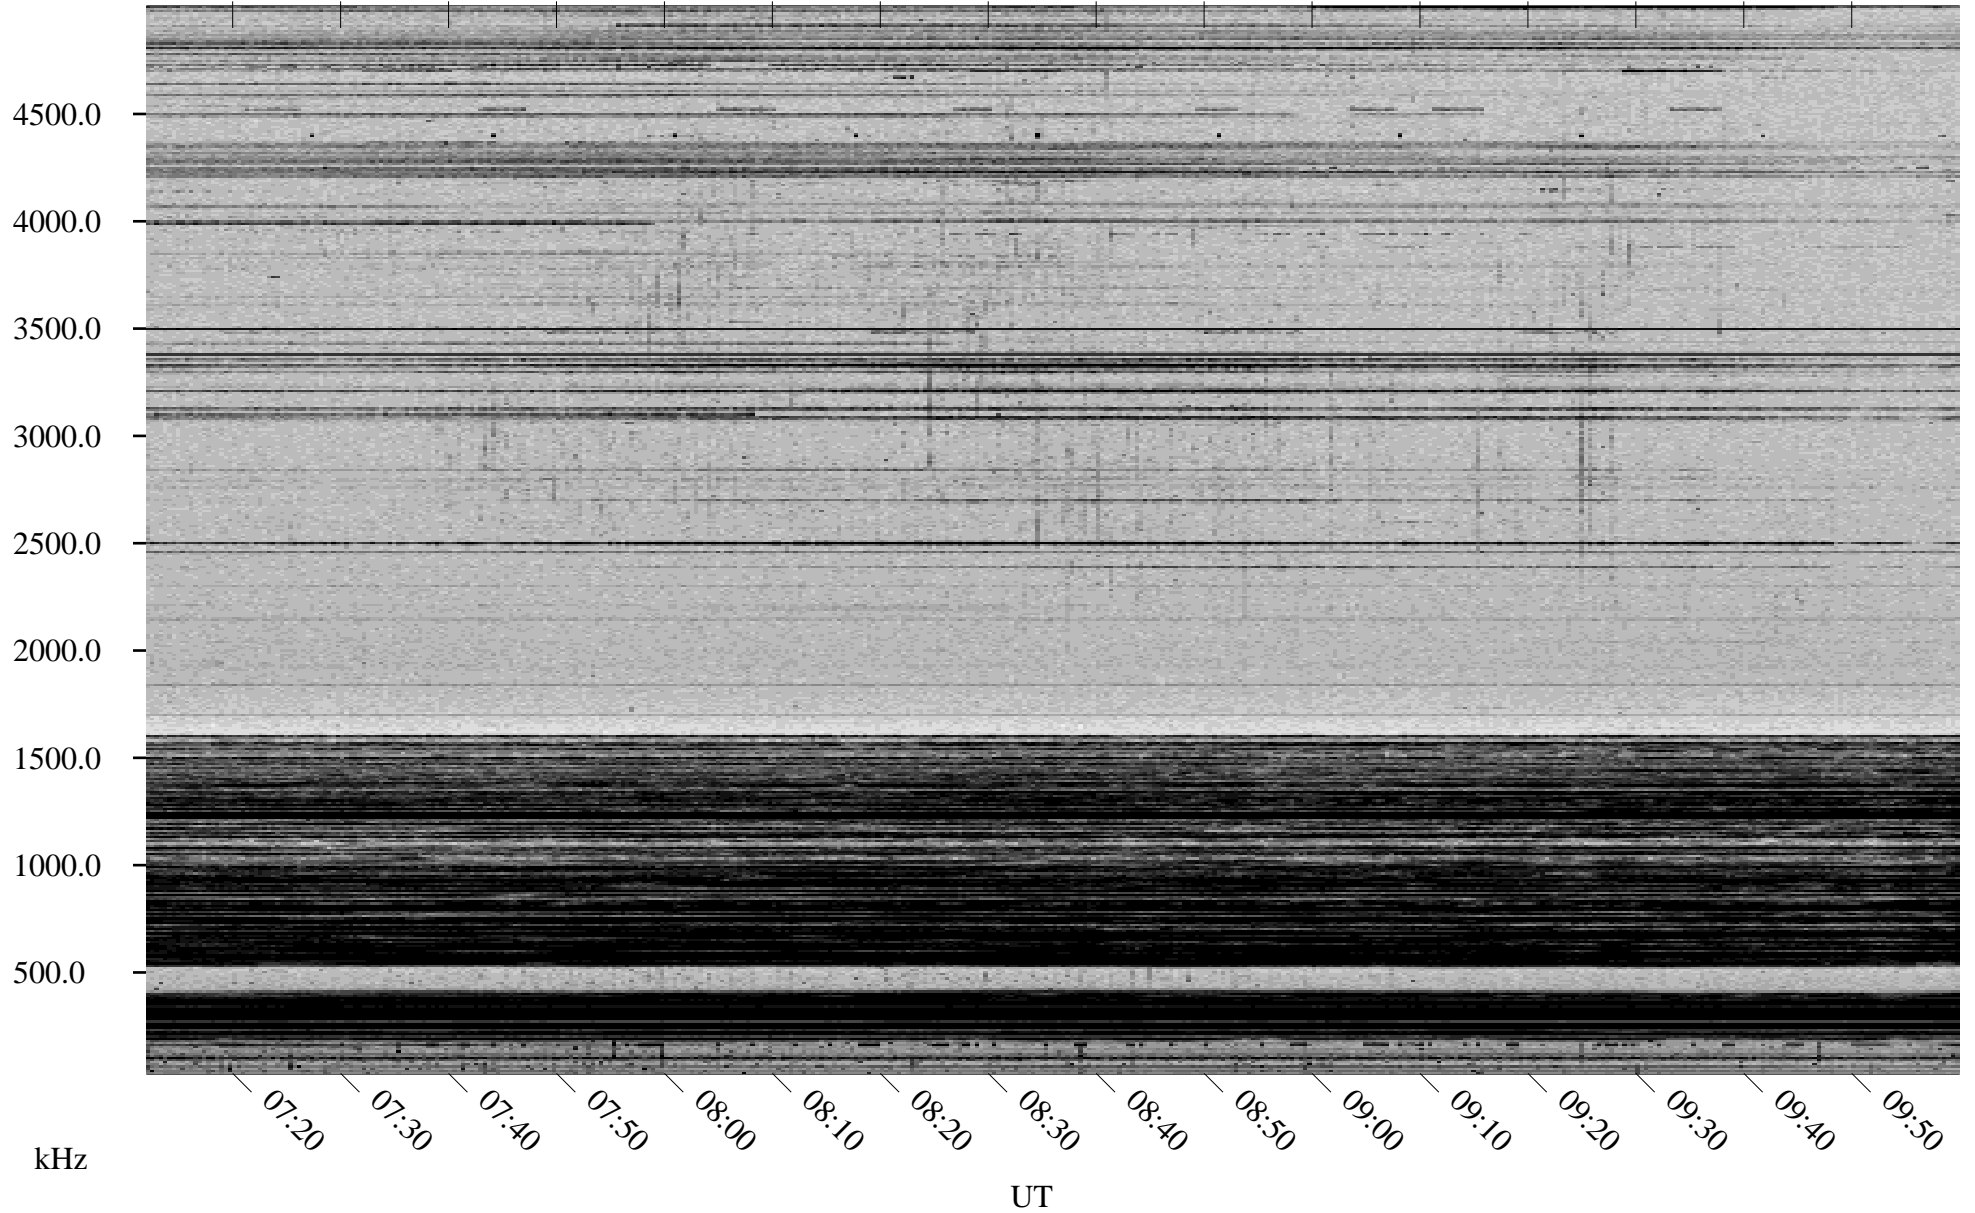

01/04/1998 Churchill, Manitoba

Linear Scale Black = 161 White = 15

ch98004l.r00m max_12

Page 1

01/04/1998 Churchill, Manitoba

Linear Scale Black = 161 White = 15

ch98004l.r00m max_12

Page 2

01/05/1998 Churchill, Manitoba

Linear Scale Black = 161 White = 15

ch98004l.r00m max_12

Page 3

01/05/1998 Churchill, Manitoba

Linear Scale Black = 161 White = 15

ch98004l.r00m max_12

Page 4

01/05/1998 Churchill, Manitoba

Linear Scale Black = 161 White = 15

ch98004l.r00m max_12

Page 5

01/05/1998 Churchill, Manitoba

Linear Scale Black = 161 White = 15

ch98004l.r00m max_12

Page 6

01/05/1998 Churchill, Manitoba

Linear Scale Black = 161 White = 15

ch98004l.r00m max_12

Page 7

01/05/1998 Churchill, Manitoba

Linear Scale Black = 161 White = 15

ch98004l.r00m max_12

Page 8