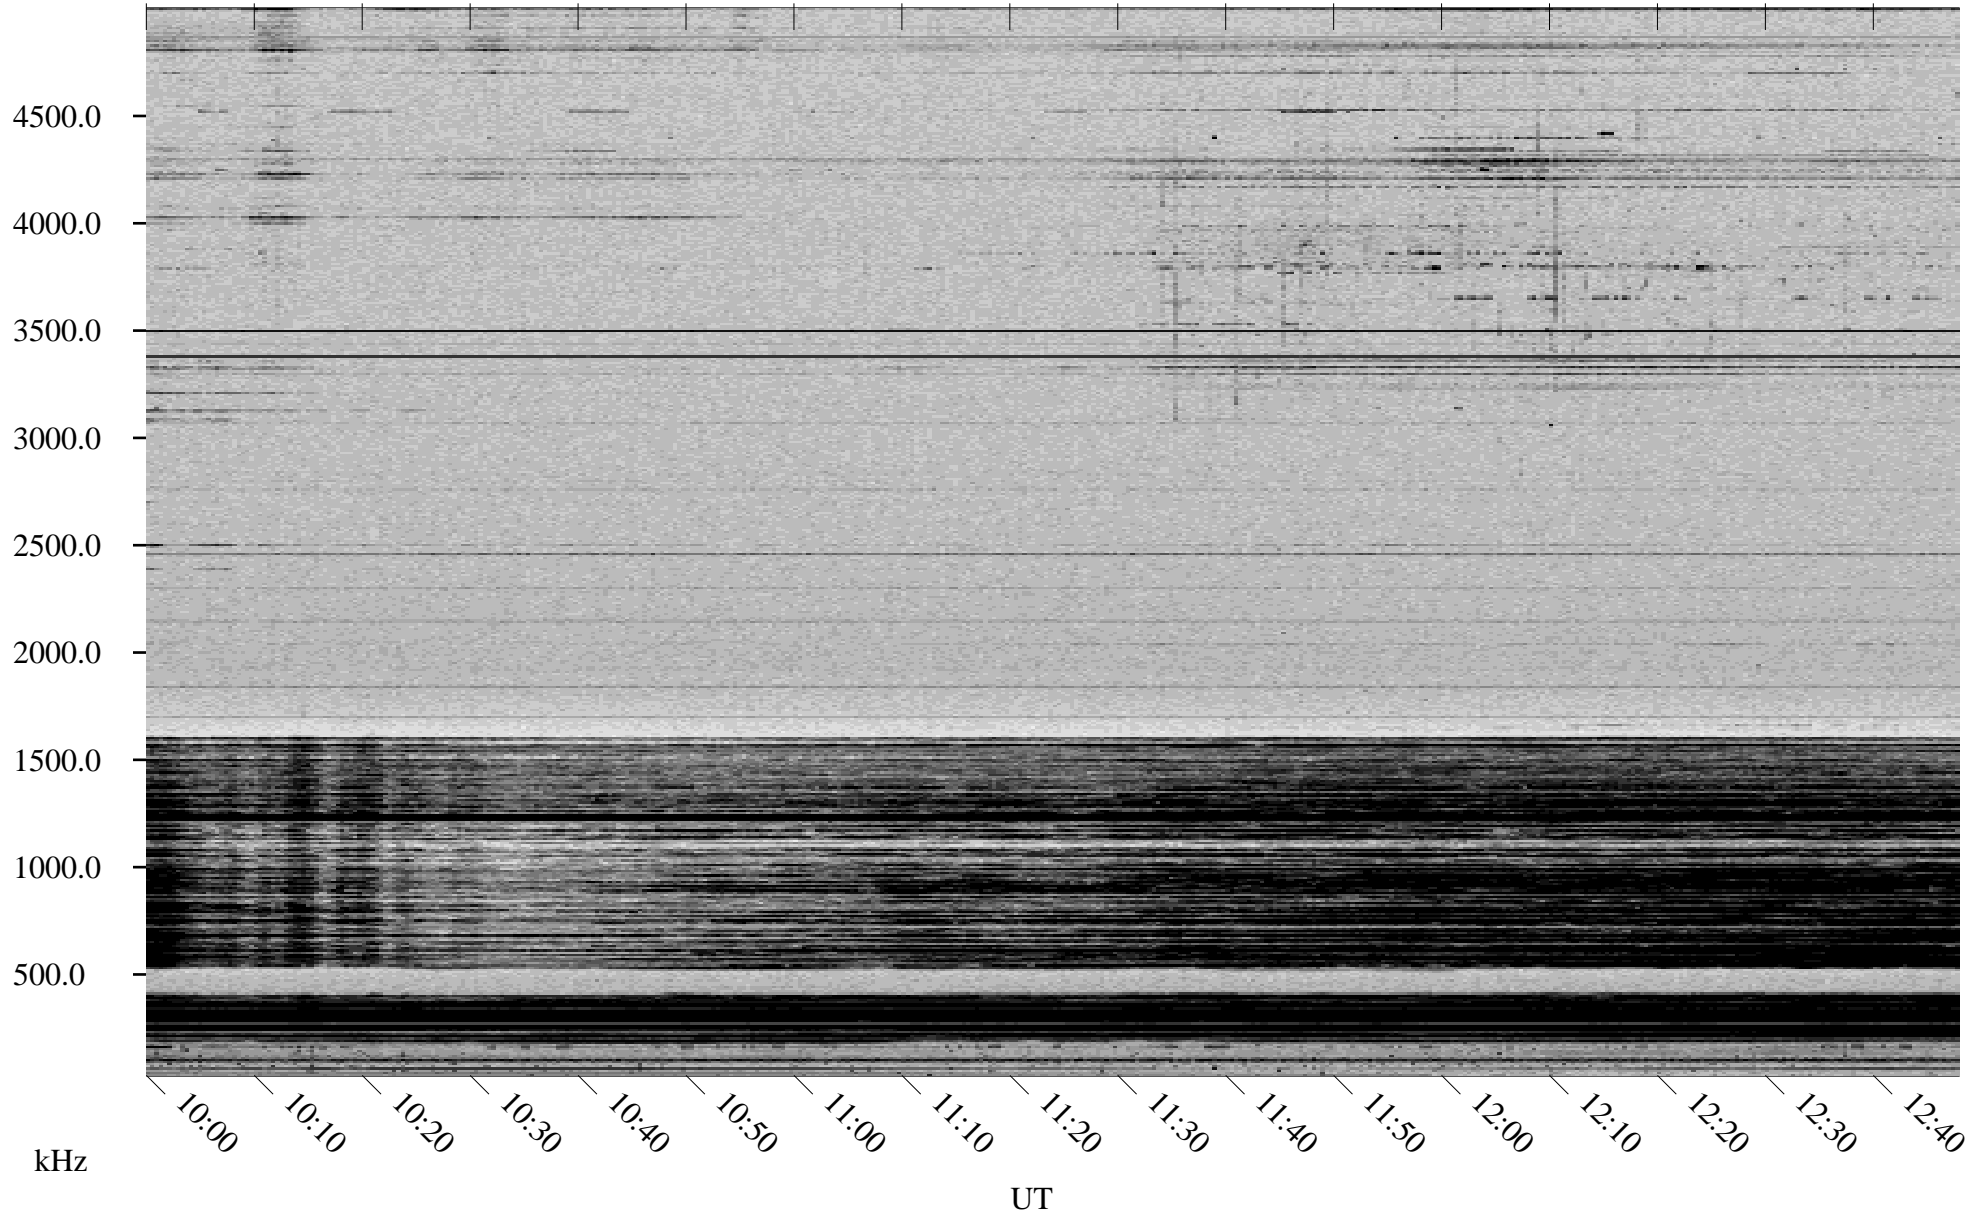

01/04/1998 Churchill, Manitoba

Linear Scale Black = 161 White = 15

ch98004l.r00m max_12

Page 1

01/04/1998 Churchill, Manitoba

Linear Scale Black = 161 White = 15

ch98004l.r00m max_12

Page 2

01/05/1998 Churchill, Manitoba

Linear Scale Black = 161 White = 15

ch98004l.r00m max_12

Page 3

01/05/1998 Churchill, Manitoba

Linear Scale Black = 161 White = 15

ch98004l.r00m max_12

Page 4

01/05/1998 Churchill, Manitoba

Linear Scale Black = 161 White = 15

ch98004l.r00m max_12

Page 5

01/05/1998 Churchill, Manitoba

Linear Scale Black = 161 White = 15

ch98004l.r00m max_12

Page 6

01/05/1998 Churchill, Manitoba

Linear Scale Black = 161 White = 15

ch98004l.r00m max_12

Page 7

01/05/1998 Churchill, Manitoba

Linear Scale Black = 161 White = 15

ch98004l.r00m max_12

Page 8