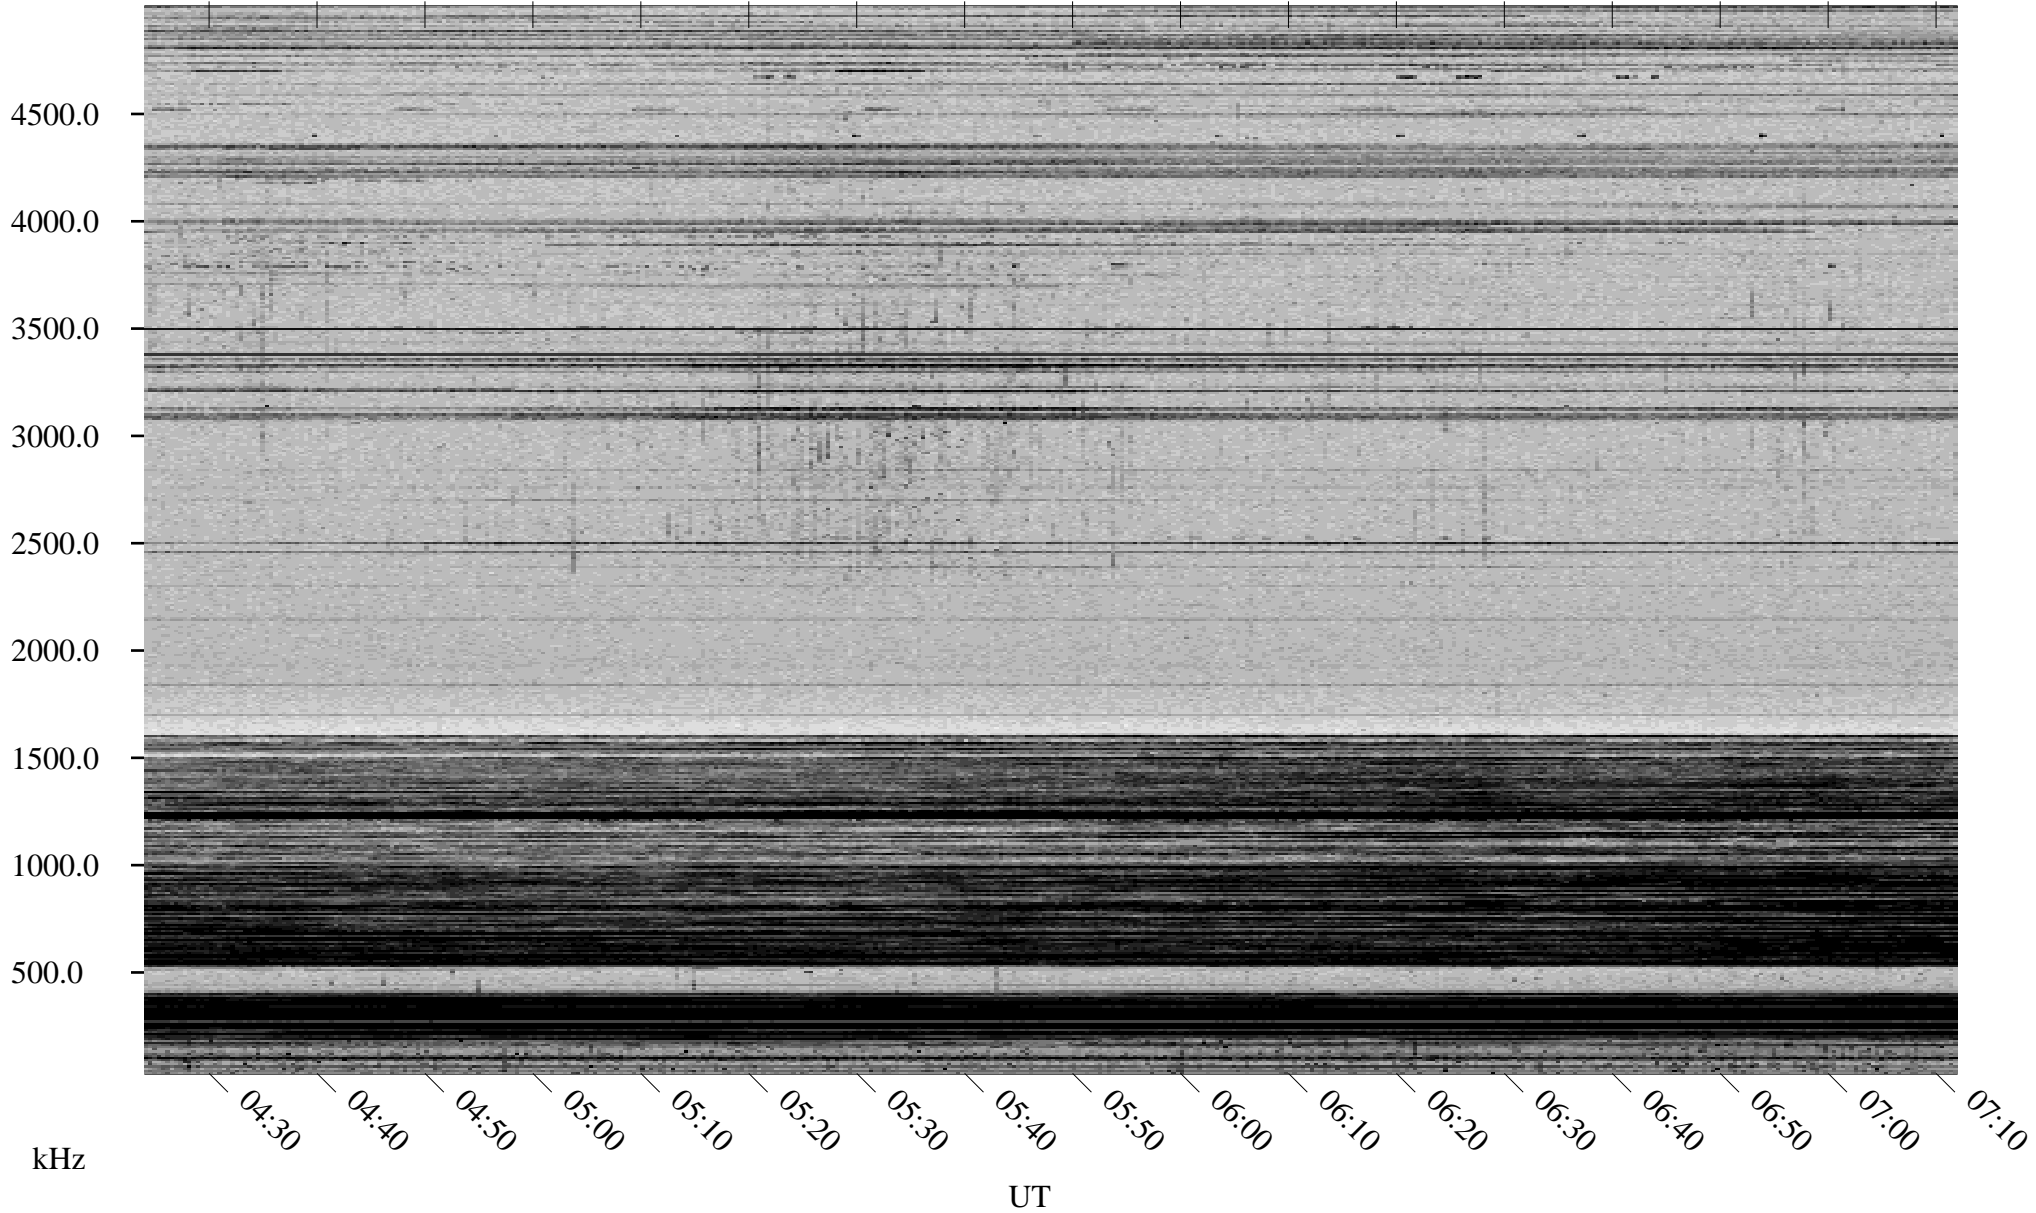

01/04/1998 Churchill, Manitoba

Linear Scale Black = 161 White = 15

ch98004l.r00m max_12

Page 1

01/04/1998 Churchill, Manitoba

Linear Scale Black = 161 White = 15

ch98004l.r00m max_12

Page 2

01/05/1998 Churchill, Manitoba

Linear Scale Black = 161 White = 15

ch98004l.r00m max_12

Page 3

01/05/1998 Churchill, Manitoba

Linear Scale Black = 161 White = 15

ch98004l.r00m max_12

Page 4

01/05/1998 Churchill, Manitoba

Linear Scale Black = 161 White = 15

ch98004l.r00m max_12

Page 5

01/05/1998 Churchill, Manitoba

Linear Scale Black = 161 White = 15

ch98004l.r00m max_12

Page 6

01/05/1998 Churchill, Manitoba

Linear Scale Black = 161 White = 15

ch98004l.r00m max_12

Page 7

01/05/1998 Churchill, Manitoba

Linear Scale Black = 161 White = 15

ch98004l.r00m max_12

Page 8