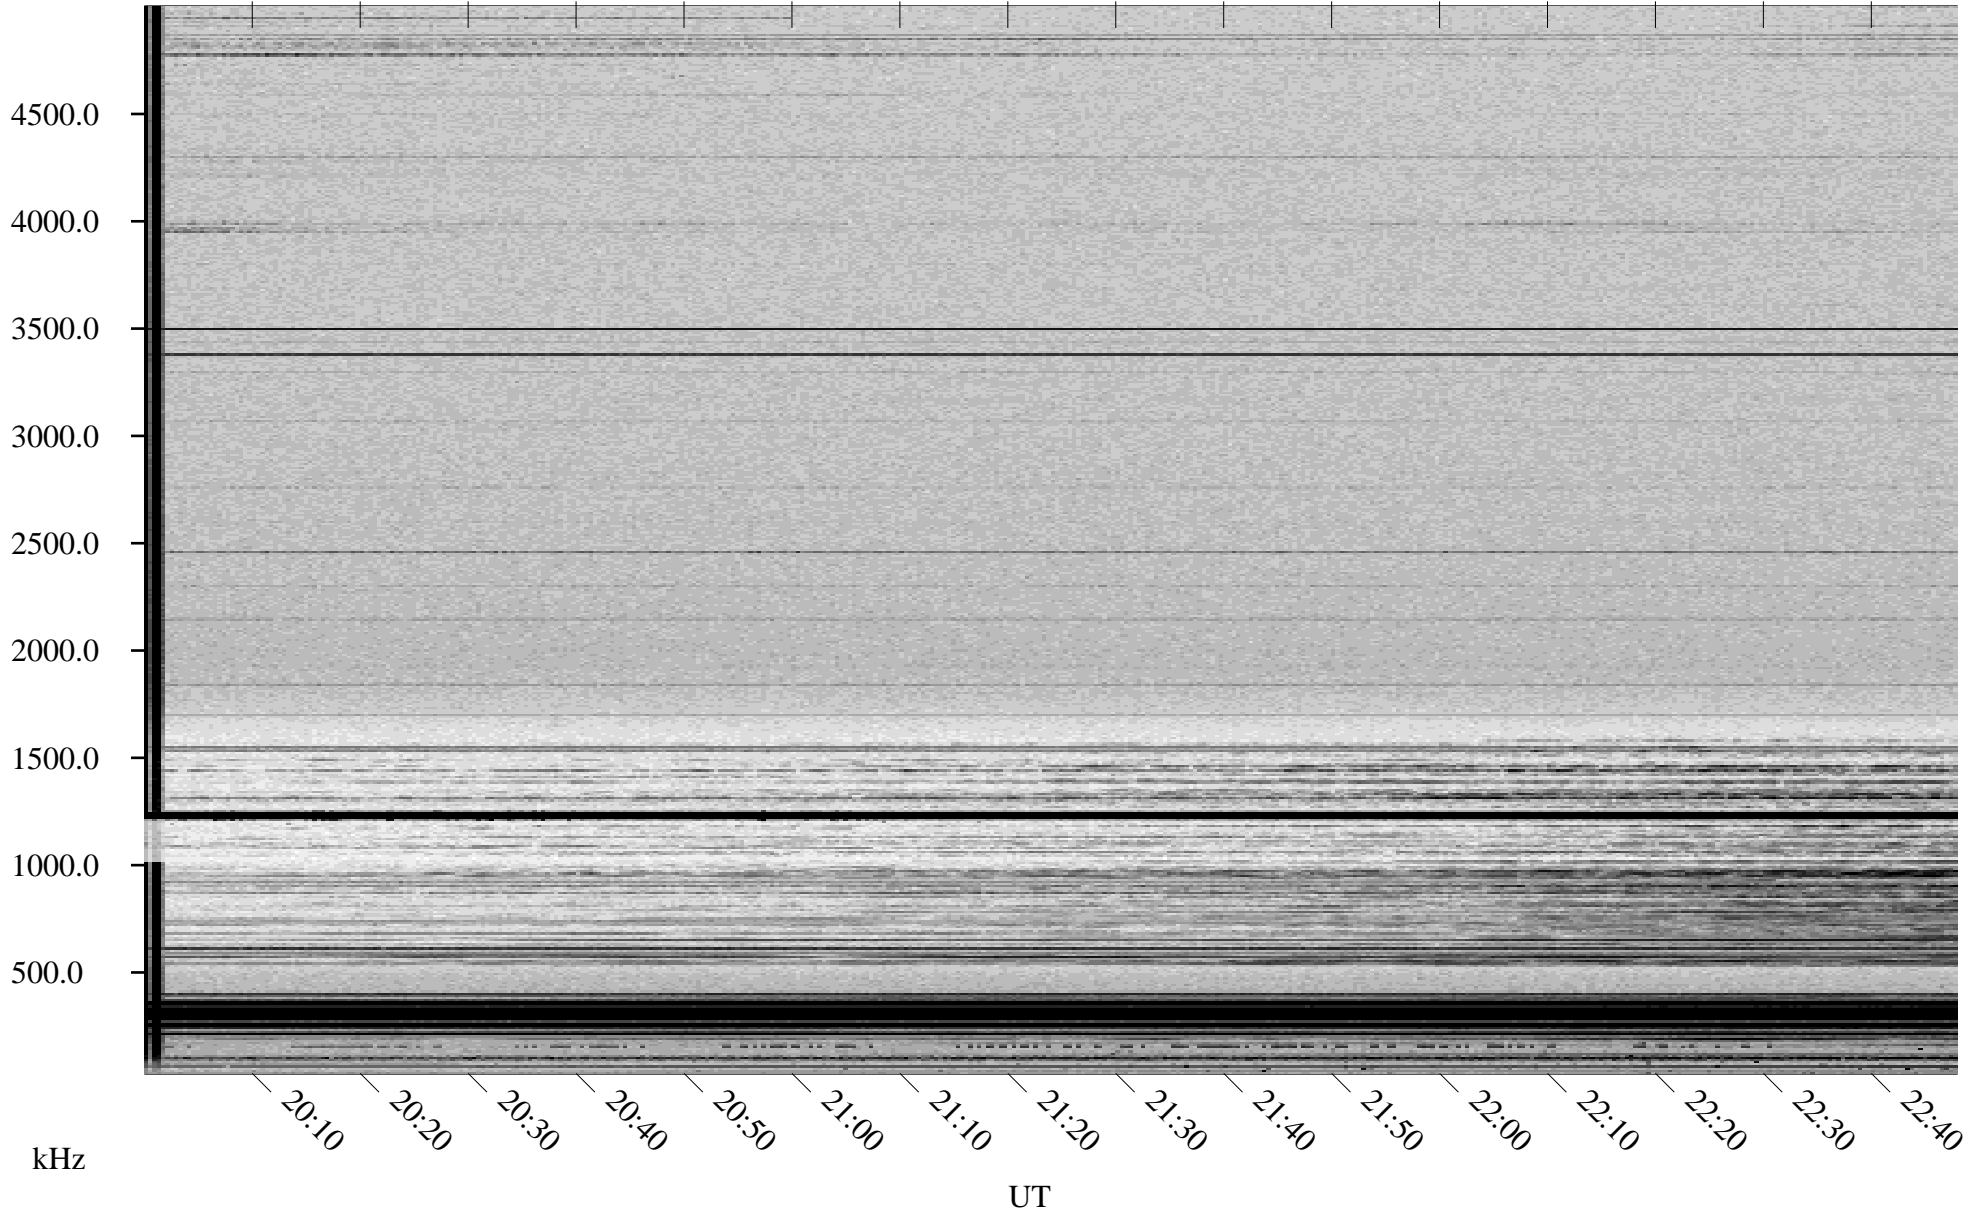

01/04/1998 Churchill, Manitoba

Linear Scale Black = 161 White = 15

ch98004l.r00m max_12

Page 1

01/04/1998 Churchill, Manitoba

Linear Scale Black = 161 White = 15

ch98004l.r00m max_12

Page 2

01/05/1998 Churchill, Manitoba

Linear Scale Black = 161 White = 15

ch98004l.r00m max_12

Page 3

01/05/1998 Churchill, Manitoba

Linear Scale Black = 161 White = 15

ch98004l.r00m max_12

Page 4

01/05/1998 Churchill, Manitoba

Linear Scale Black = 161 White = 15

ch98004l.r00m max_12

Page 5

01/05/1998 Churchill, Manitoba

Linear Scale Black = 161 White = 15

ch98004l.r00m max_12

Page 6

01/05/1998 Churchill, Manitoba

Linear Scale Black = 161 White = 15

ch98004l.r00m max_12

Page 7

01/05/1998 Churchill, Manitoba

Linear Scale Black = 161 White = 15

ch98004l.r00m max_12

Page 8