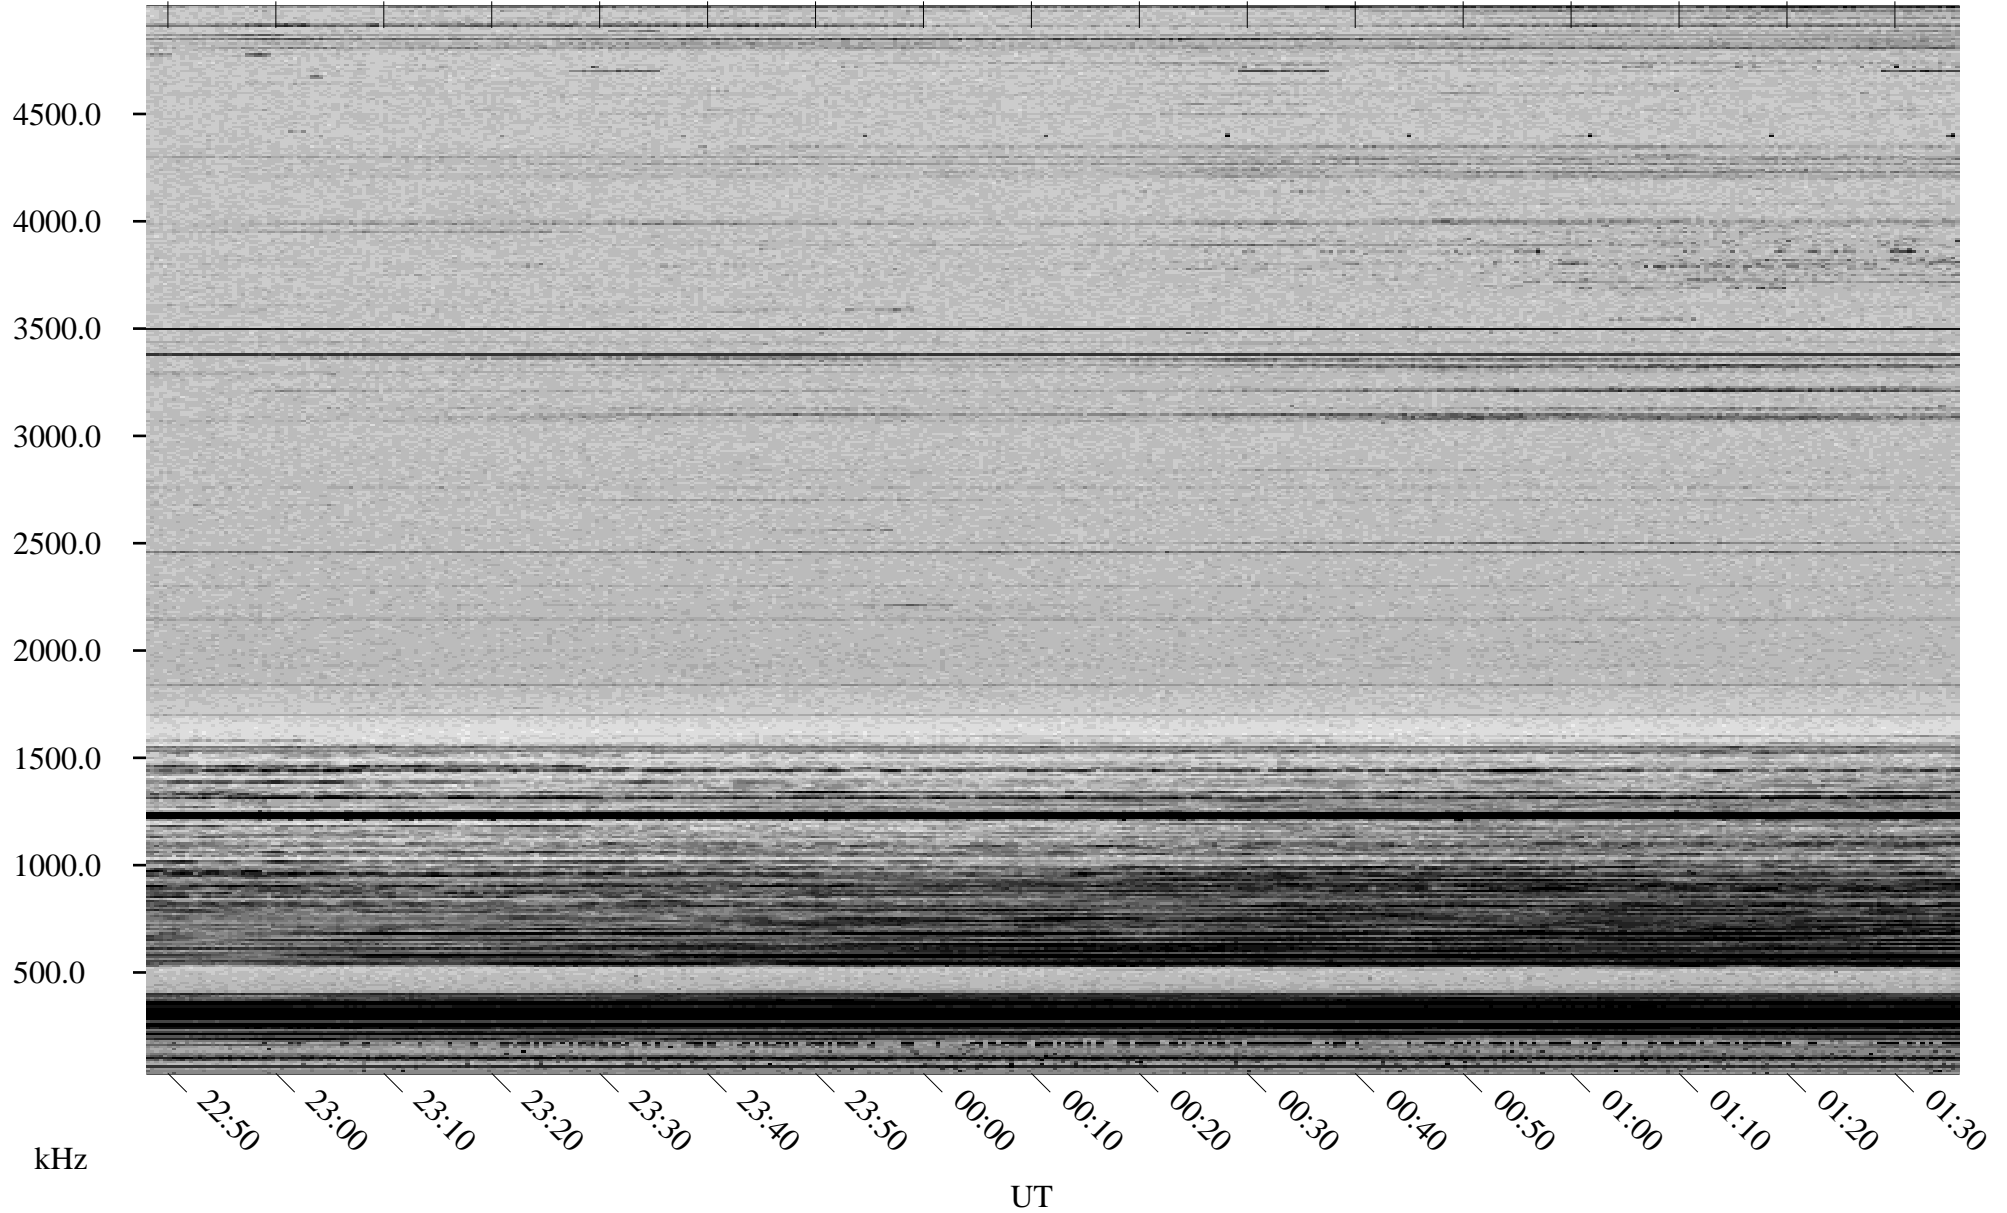

01/04/1998 Churchill, Manitoba

Linear Scale Black = 161 White = 15

ch98004l.r00m max_12

Page 1

01/04/1998 Churchill, Manitoba

Linear Scale Black = 161 White = 15

ch98004l.r00m max_12

Page 2

01/05/1998 Churchill, Manitoba

Linear Scale Black = 161 White = 15

ch98004l.r00m max_12

Page 3

01/05/1998 Churchill, Manitoba

Linear Scale Black = 161 White = 15

ch98004l.r00m max_12

Page 4

01/05/1998 Churchill, Manitoba

Linear Scale Black = 161 White = 15

ch98004l.r00m max_12

Page 5

01/05/1998 Churchill, Manitoba

Linear Scale Black = 161 White = 15

ch98004l.r00m max_12

Page 6

01/05/1998 Churchill, Manitoba

Linear Scale Black = 161 White = 15

ch98004l.r00m max_12

Page 7

01/05/1998 Churchill, Manitoba

Linear Scale Black = 161 White = 15

ch98004l.r00m max_12

Page 8