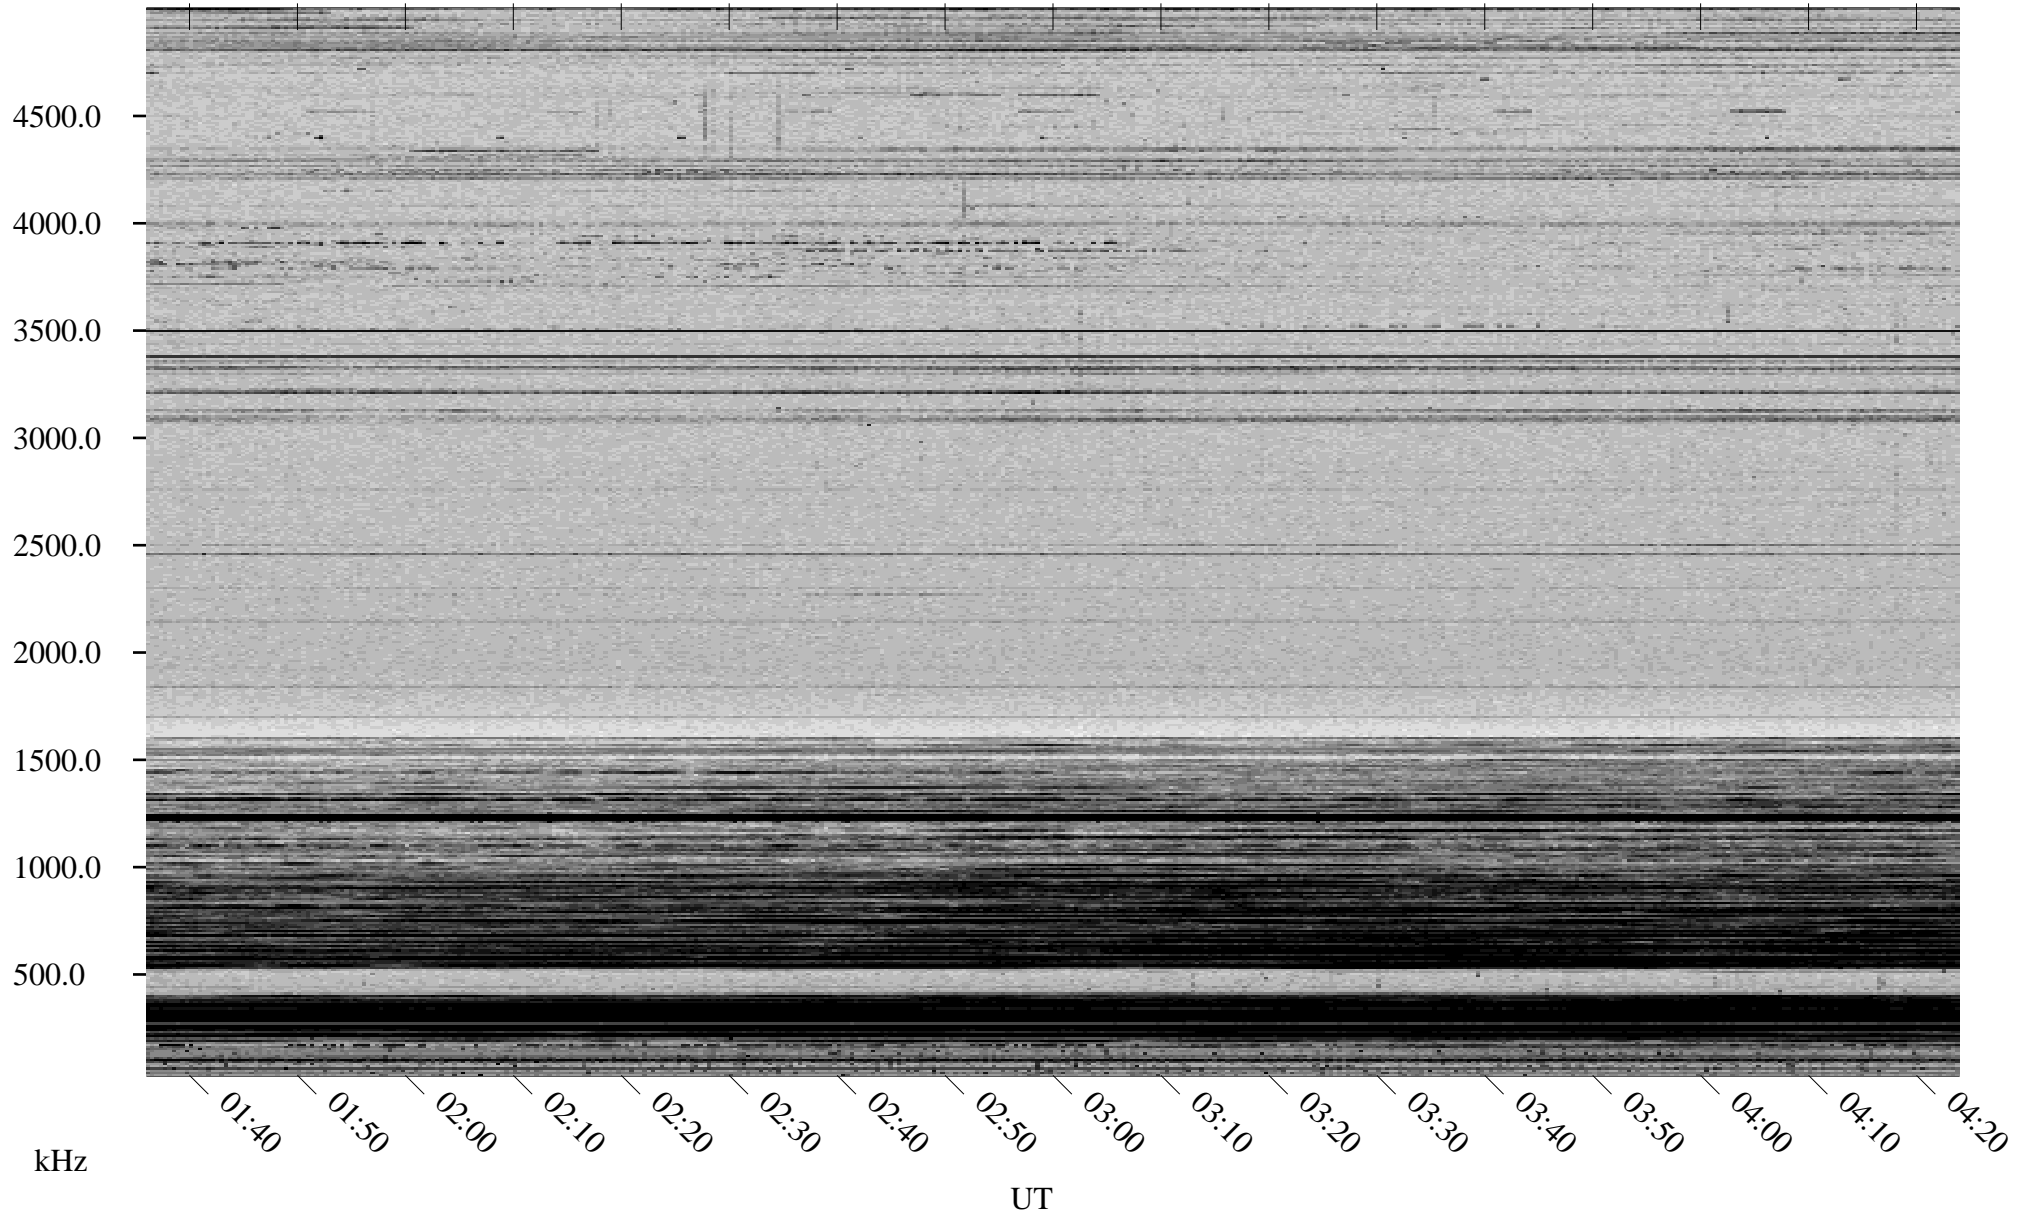

01/04/1998 Churchill, Manitoba

Linear Scale Black = 161 White = 15

ch98004l.r00m max_12

Page 1

01/04/1998 Churchill, Manitoba

Linear Scale Black = 161 White = 15

ch98004l.r00m max_12

Page 2

01/05/1998 Churchill, Manitoba

Linear Scale Black = 161 White = 15

ch98004l.r00m max_12

Page 3

01/05/1998 Churchill, Manitoba

Linear Scale Black = 161 White = 15

ch98004l.r00m max_12

Page 4

01/05/1998 Churchill, Manitoba

Linear Scale Black = 161 White = 15

ch98004l.r00m max_12

Page 5

01/05/1998 Churchill, Manitoba

Linear Scale Black = 161 White = 15

ch98004l.r00m max_12

Page 6

01/05/1998 Churchill, Manitoba

Linear Scale Black = 161 White = 15

ch98004l.r00m max_12

Page 7

01/05/1998 Churchill, Manitoba

Linear Scale Black = 161 White = 15

ch98004l.r00m max_12

Page 8