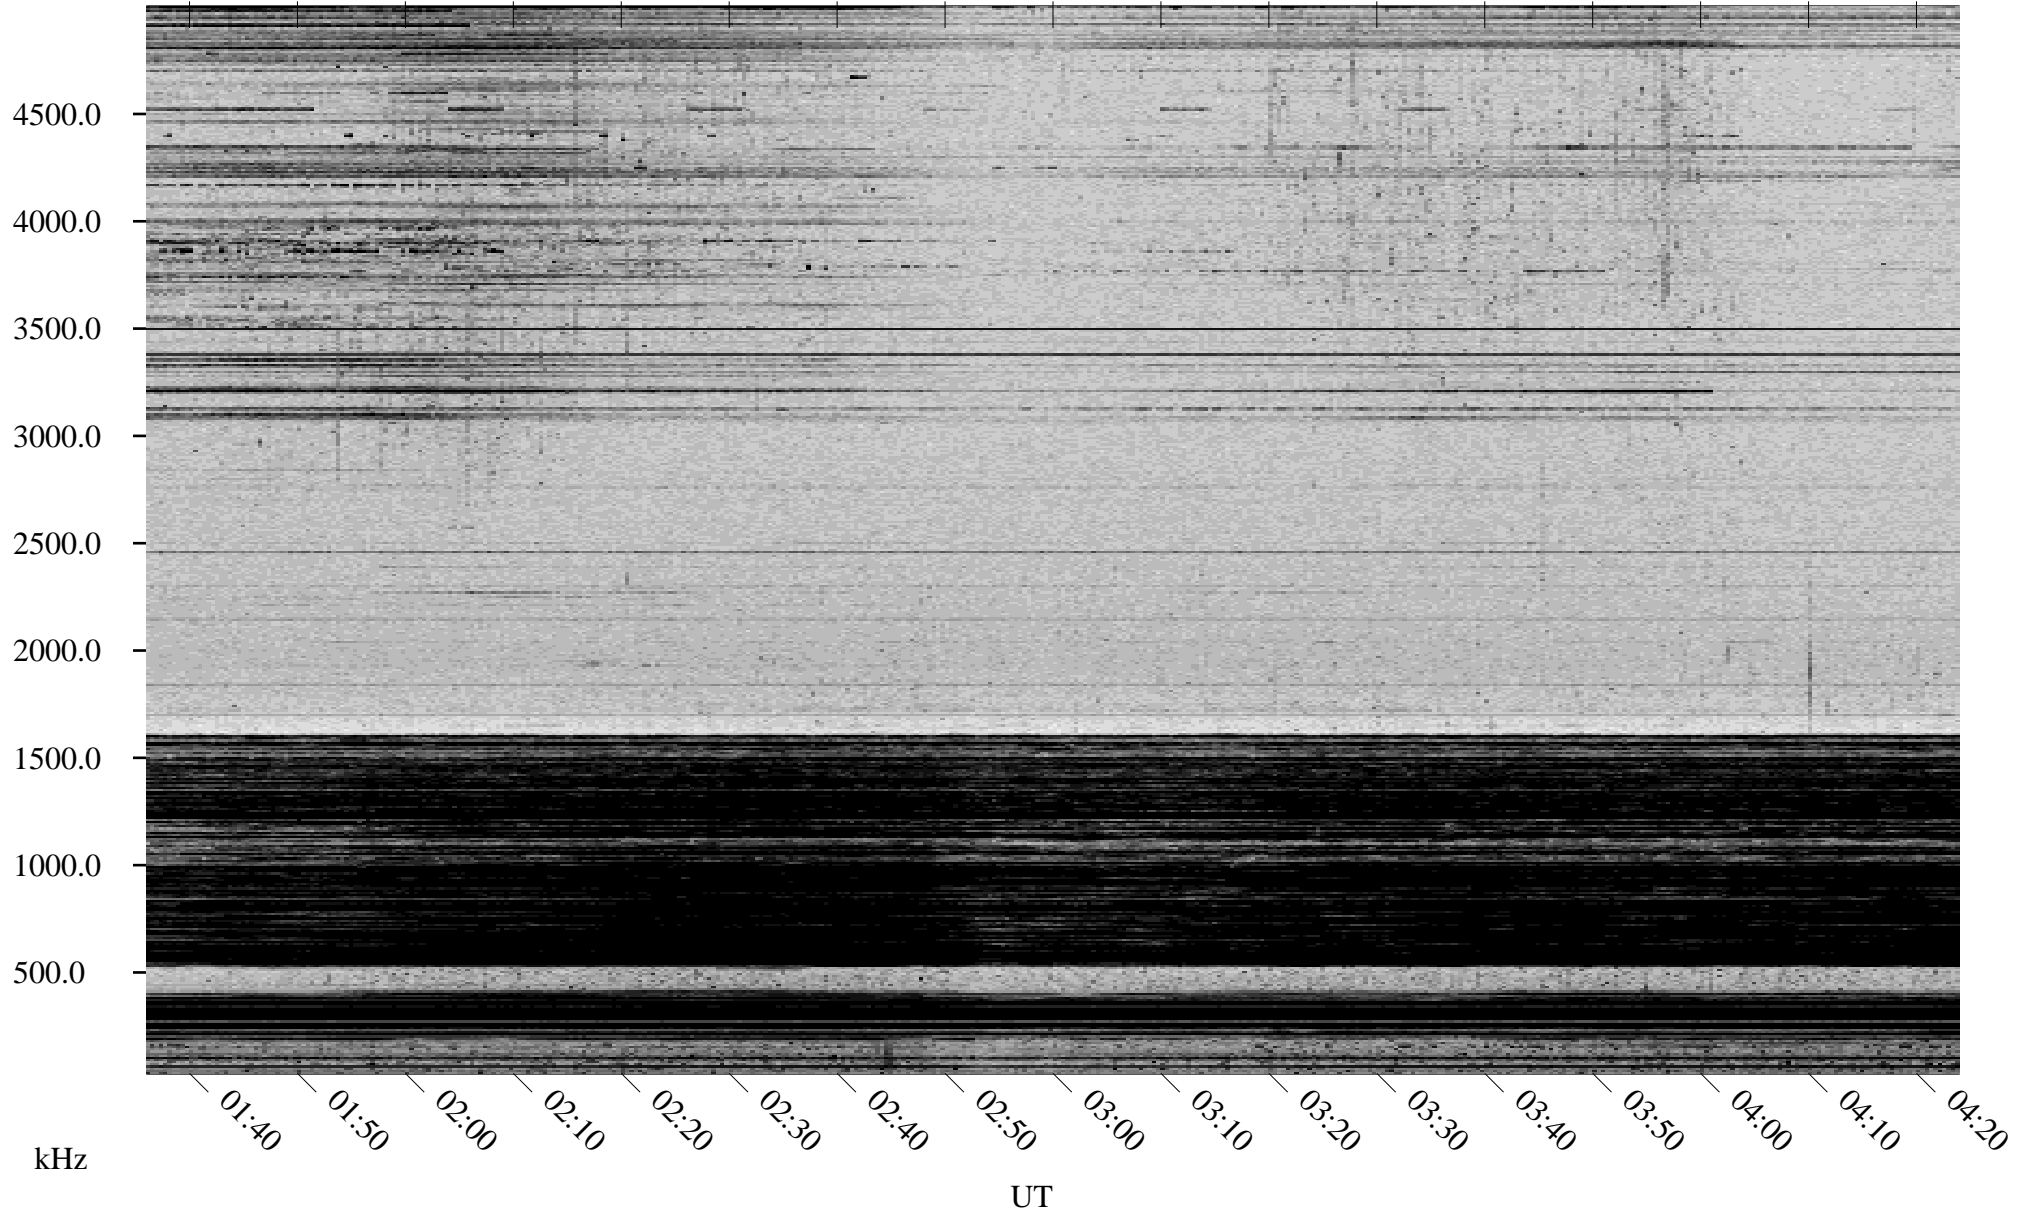

01/05/1998 Churchill, Manitoba

Linear Scale Black = 161 White = 15

ch980051.r00m max_12

Page 1

01/05/1998 Churchill, Manitoba

Linear Scale Black = 161 White = 15

ch980051.r00m max_12

Page 2

01/06/1998 Churchill, Manitoba

Linear Scale Black = 161 White = 15

ch980051.r00m max_12

Page 3

01/06/1998 Churchill, Manitoba

Linear Scale Black = 161 White = 15

ch98005l.r00m max_12

Page 4

01/06/1998 Churchill, Manitoba

Linear Scale Black = 161 White = 15

ch980051.r00m max_12

Page 5

01/06/1998 Churchill, Manitoba

Linear Scale Black = 161 White = 15

ch980051.r00m max_12

Page 6

01/06/1998 Churchill, Manitoba

Linear Scale Black = 161 White = 15

ch980051.r00m max_12

Page 7

01/06/1998 Churchill, Manitoba

Linear Scale Black = 161 White = 15

ch980051.r00m max_12

Page 8