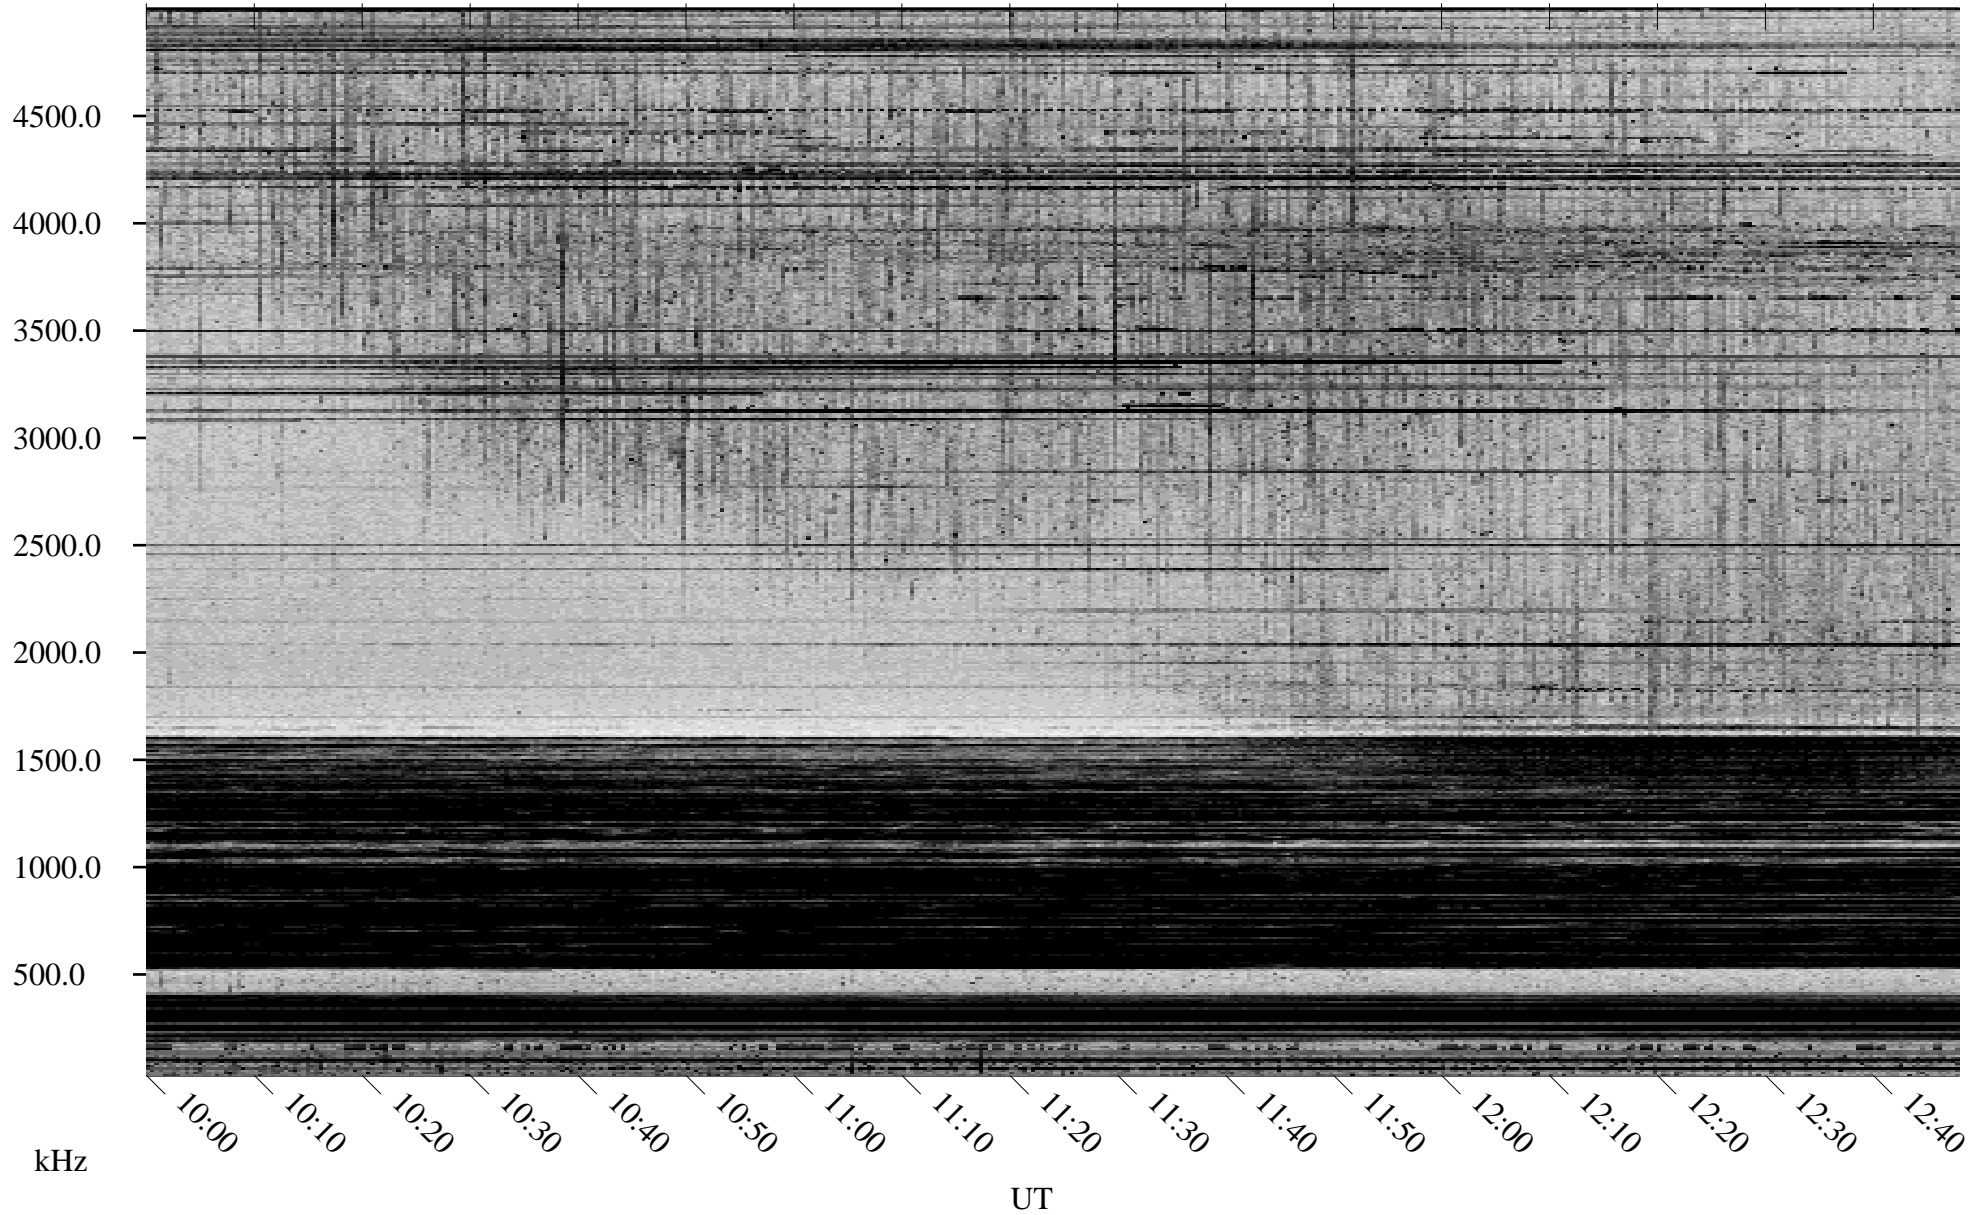

01/05/1998 Churchill, Manitoba

Linear Scale Black = 161 White = 15

ch980051.r00m max_12

Page 1

01/05/1998 Churchill, Manitoba

Linear Scale Black = 161 White = 15

ch980051.r00m max_12

Page 2

01/06/1998 Churchill, Manitoba

Linear Scale Black = 161 White = 15

ch980051.r00m max_12

Page 3

01/06/1998 Churchill, Manitoba

Linear Scale Black = 161 White = 15

ch98005l.r00m max_12

Page 4

01/06/1998 Churchill, Manitoba

Linear Scale Black = 161 White = 15

ch980051.r00m max_12

Page 5

01/06/1998 Churchill, Manitoba

Linear Scale Black = 161 White = 15

ch980051.r00m max_12

Page 6

01/06/1998 Churchill, Manitoba

Linear Scale Black = 161 White = 15

ch980051.r00m max_12

Page 7

01/06/1998 Churchill, Manitoba

Linear Scale Black = 161 White = 15

ch980051.r00m max_12

Page 8