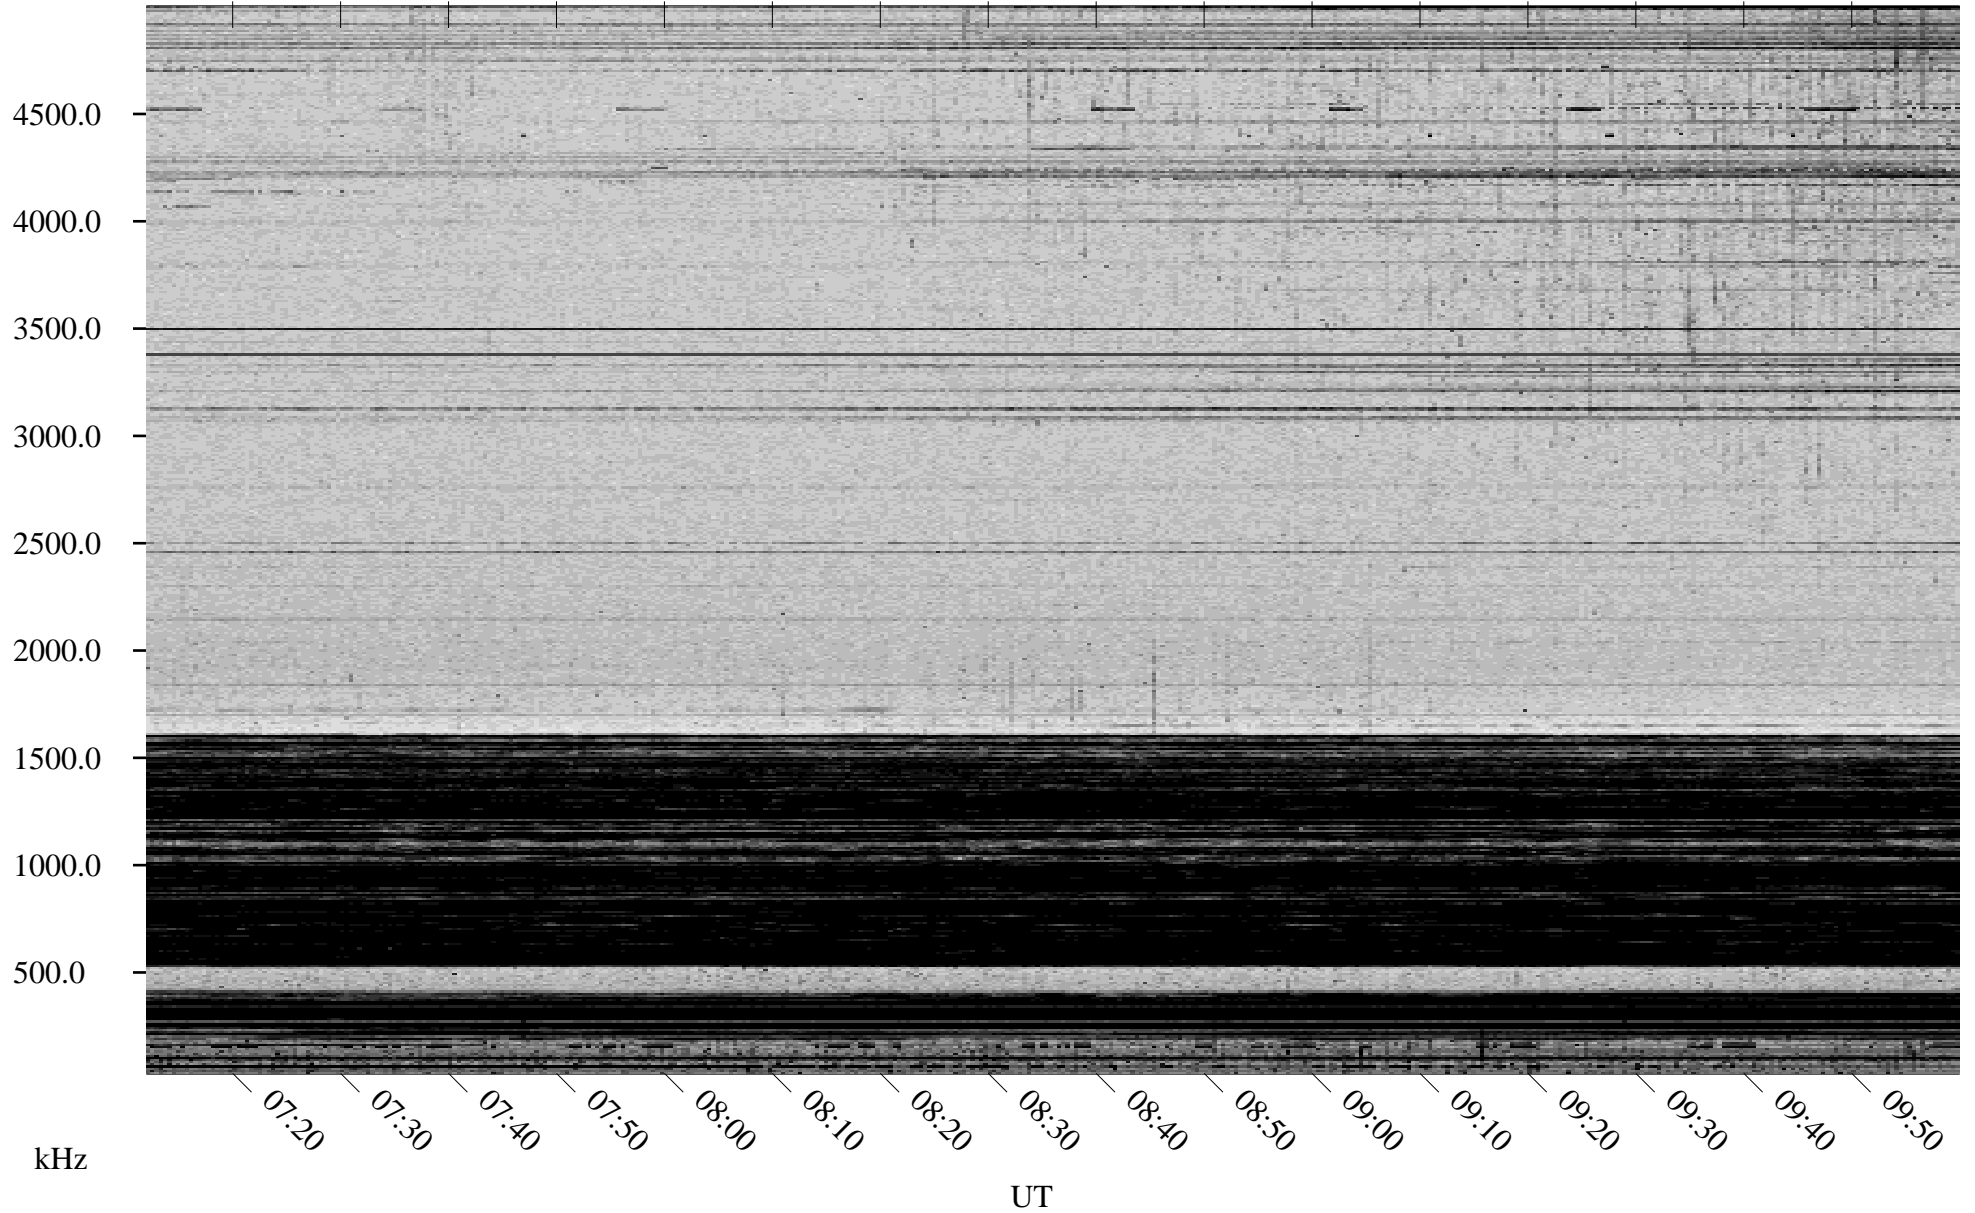

01/05/1998 Churchill, Manitoba

Linear Scale Black = 161 White = 15

ch980051.r00m max_12

Page 1

01/05/1998 Churchill, Manitoba

Linear Scale Black = 161 White = 15

ch980051.r00m max_12

Page 2

01/06/1998 Churchill, Manitoba

Linear Scale Black = 161 White = 15

ch980051.r00m max_12

Page 3

01/06/1998 Churchill, Manitoba

Linear Scale Black = 161 White = 15

ch98005l.r00m max_12

Page 4

01/06/1998 Churchill, Manitoba

Linear Scale Black = 161 White = 15

ch980051.r00m max_12

Page 5

01/06/1998 Churchill, Manitoba

Linear Scale Black = 161 White = 15

ch980051.r00m max_12

Page 6

01/06/1998 Churchill, Manitoba

Linear Scale Black = 161 White = 15

ch980051.r00m max_12

Page 7

01/06/1998 Churchill, Manitoba

Linear Scale Black = 161 White = 15

ch980051.r00m max_12

Page 8