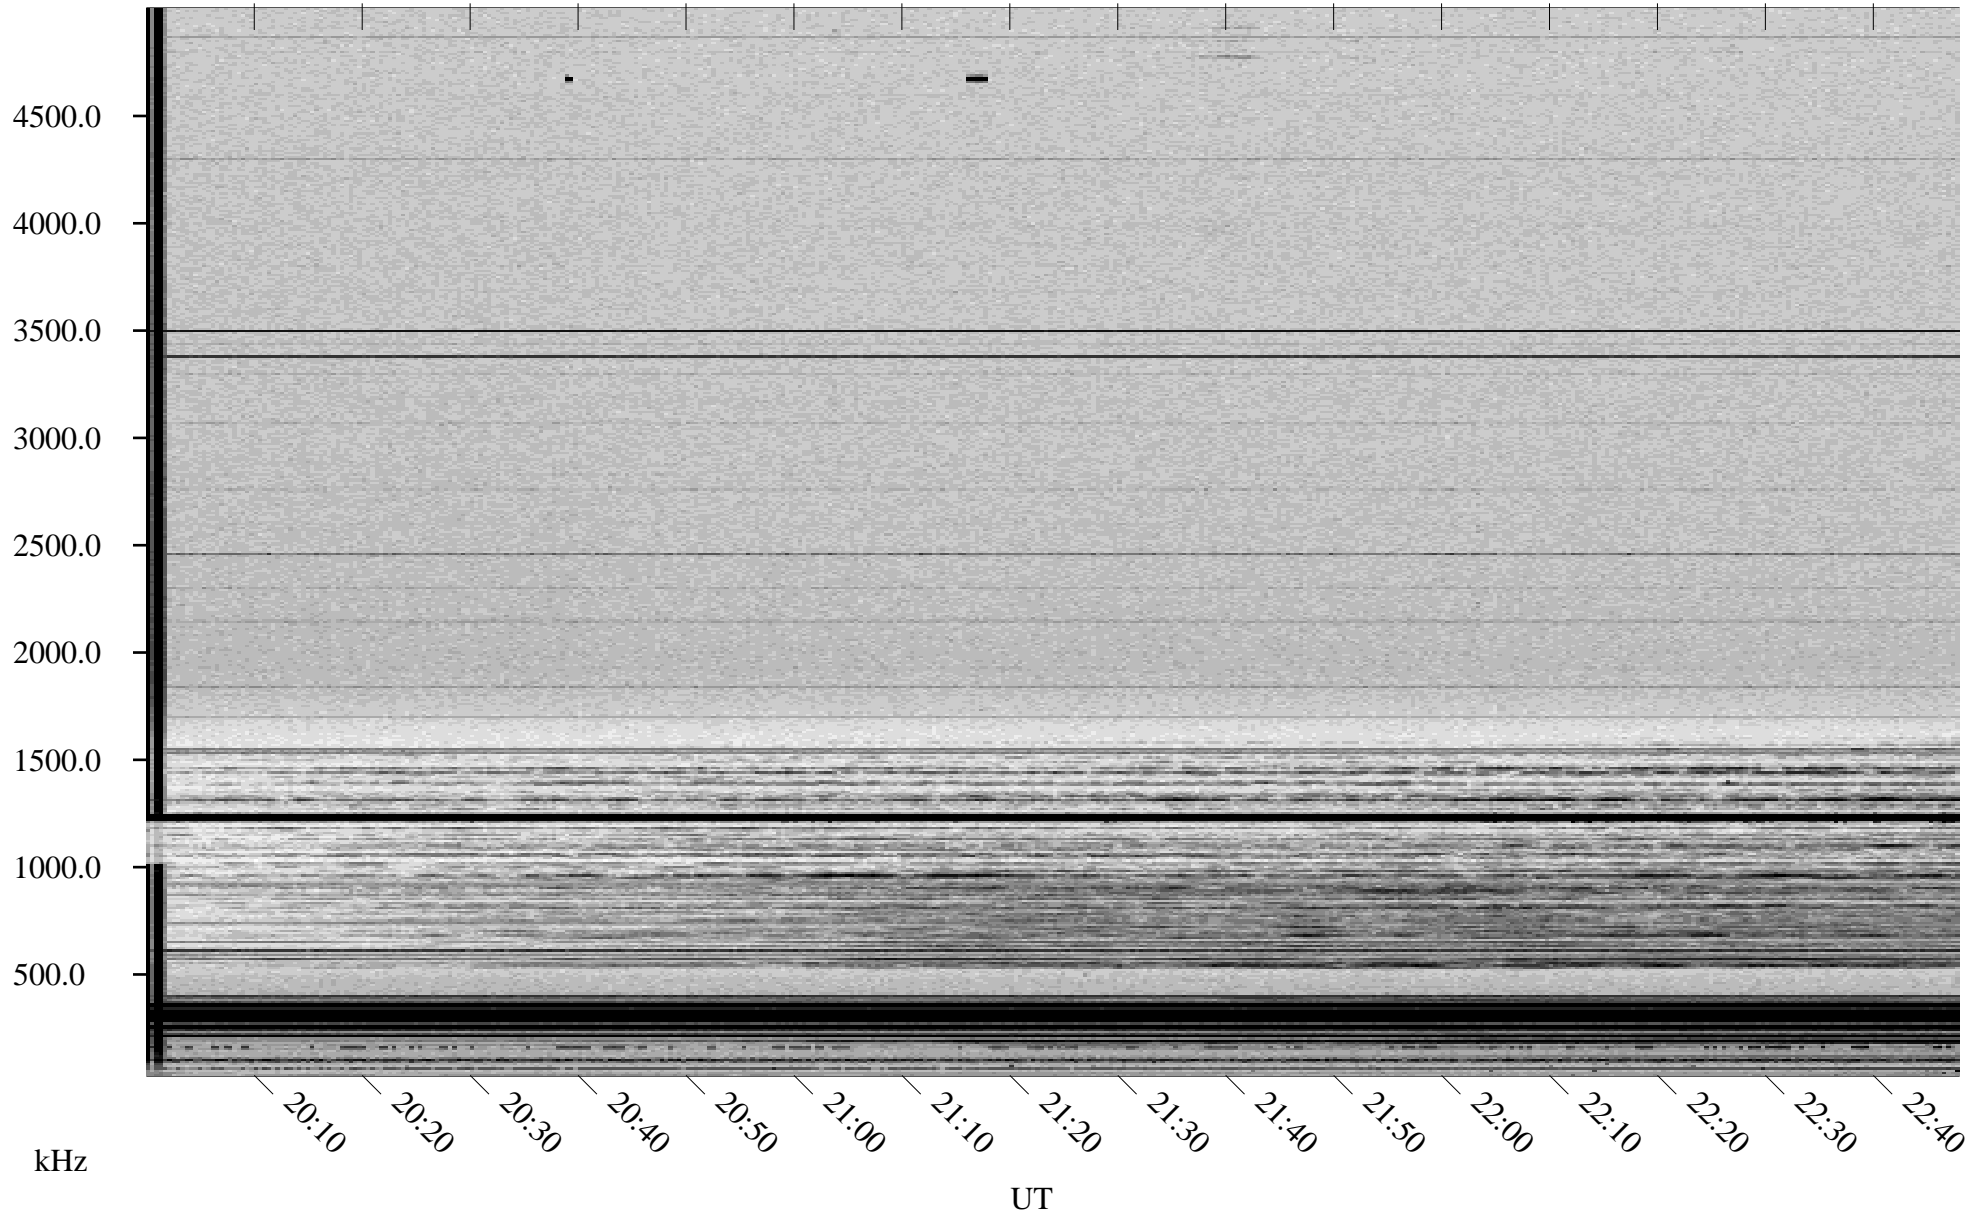

01/05/1998 Churchill, Manitoba

Linear Scale Black = 161 White = 15

ch980051.r00m max_12

Page 1

01/05/1998 Churchill, Manitoba

Linear Scale Black = 161 White = 15

ch980051.r00m max_12

Page 2

01/06/1998 Churchill, Manitoba

Linear Scale Black = 161 White = 15

ch980051.r00m max_12

Page 3

01/06/1998 Churchill, Manitoba

Linear Scale Black = 161 White = 15

ch98005l.r00m max_12

Page 4

01/06/1998 Churchill, Manitoba

Linear Scale Black = 161 White = 15

ch980051.r00m max_12

Page 5

01/06/1998 Churchill, Manitoba

Linear Scale Black = 161 White = 15

ch980051.r00m max_12

Page 6

01/06/1998 Churchill, Manitoba

Linear Scale Black = 161 White = 15

ch980051.r00m max_12

Page 7

01/06/1998 Churchill, Manitoba

Linear Scale Black = 161 White = 15

ch980051.r00m max_12

Page 8