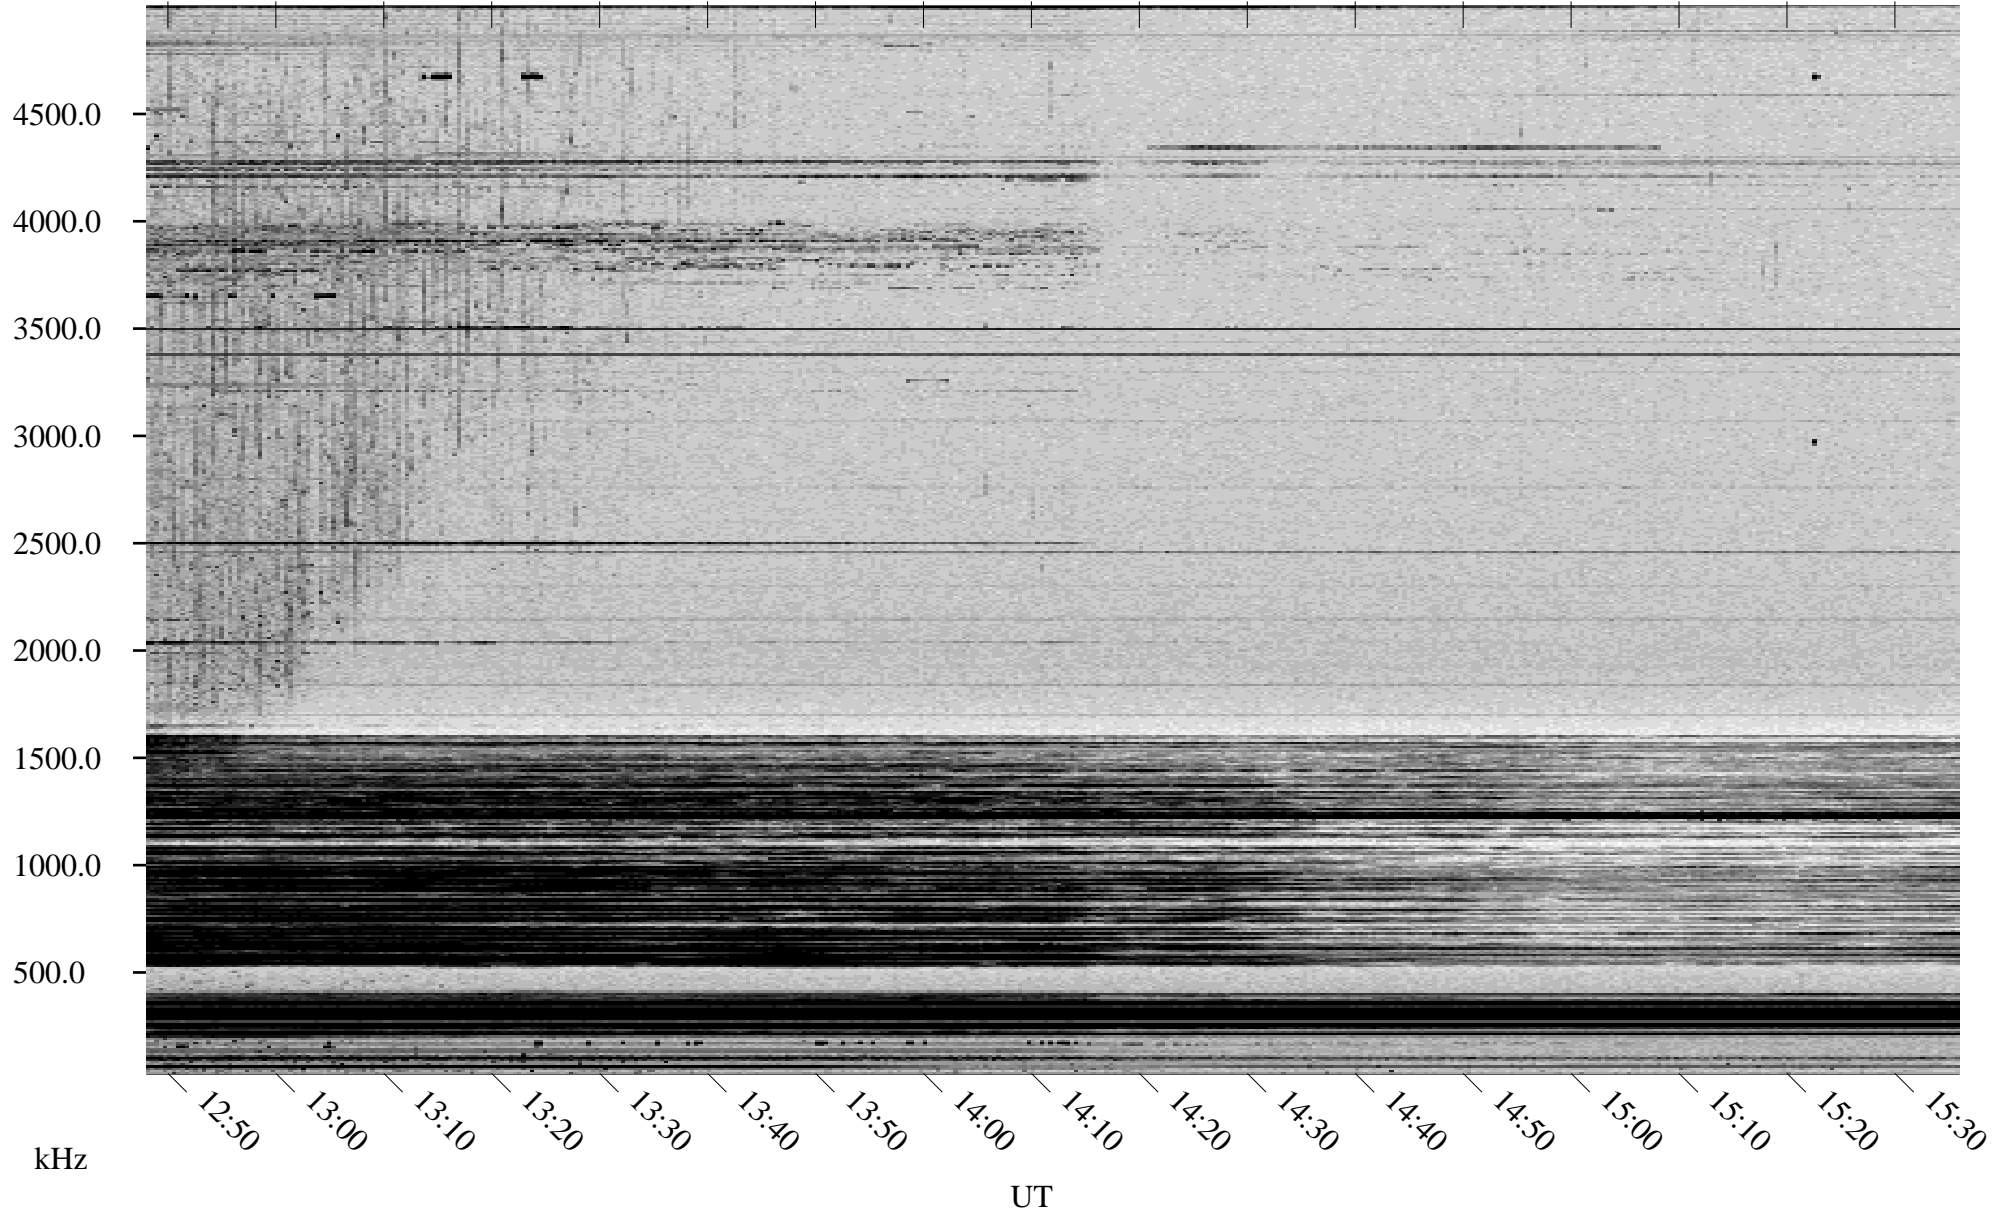

01/05/1998 Churchill, Manitoba

Linear Scale Black = 161 White = 15

ch980051.r00m max_12

Page 1

01/05/1998 Churchill, Manitoba

Linear Scale Black = 161 White = 15

ch980051.r00m max_12

Page 2

01/06/1998 Churchill, Manitoba

Linear Scale Black = 161 White = 15

ch980051.r00m max_12

Page 3

01/06/1998 Churchill, Manitoba

Linear Scale Black = 161 White = 15

ch98005l.r00m max_12

Page 4

01/06/1998 Churchill, Manitoba

Linear Scale Black = 161 White = 15

ch980051.r00m max_12

Page 5

01/06/1998 Churchill, Manitoba

Linear Scale Black = 161 White = 15

ch980051.r00m max_12

Page 6

01/06/1998 Churchill, Manitoba

Linear Scale Black = 161 White = 15

ch980051.r00m max_12

Page 7

01/06/1998 Churchill, Manitoba

Linear Scale Black = 161 White = 15

ch980051.r00m max_12

Page 8