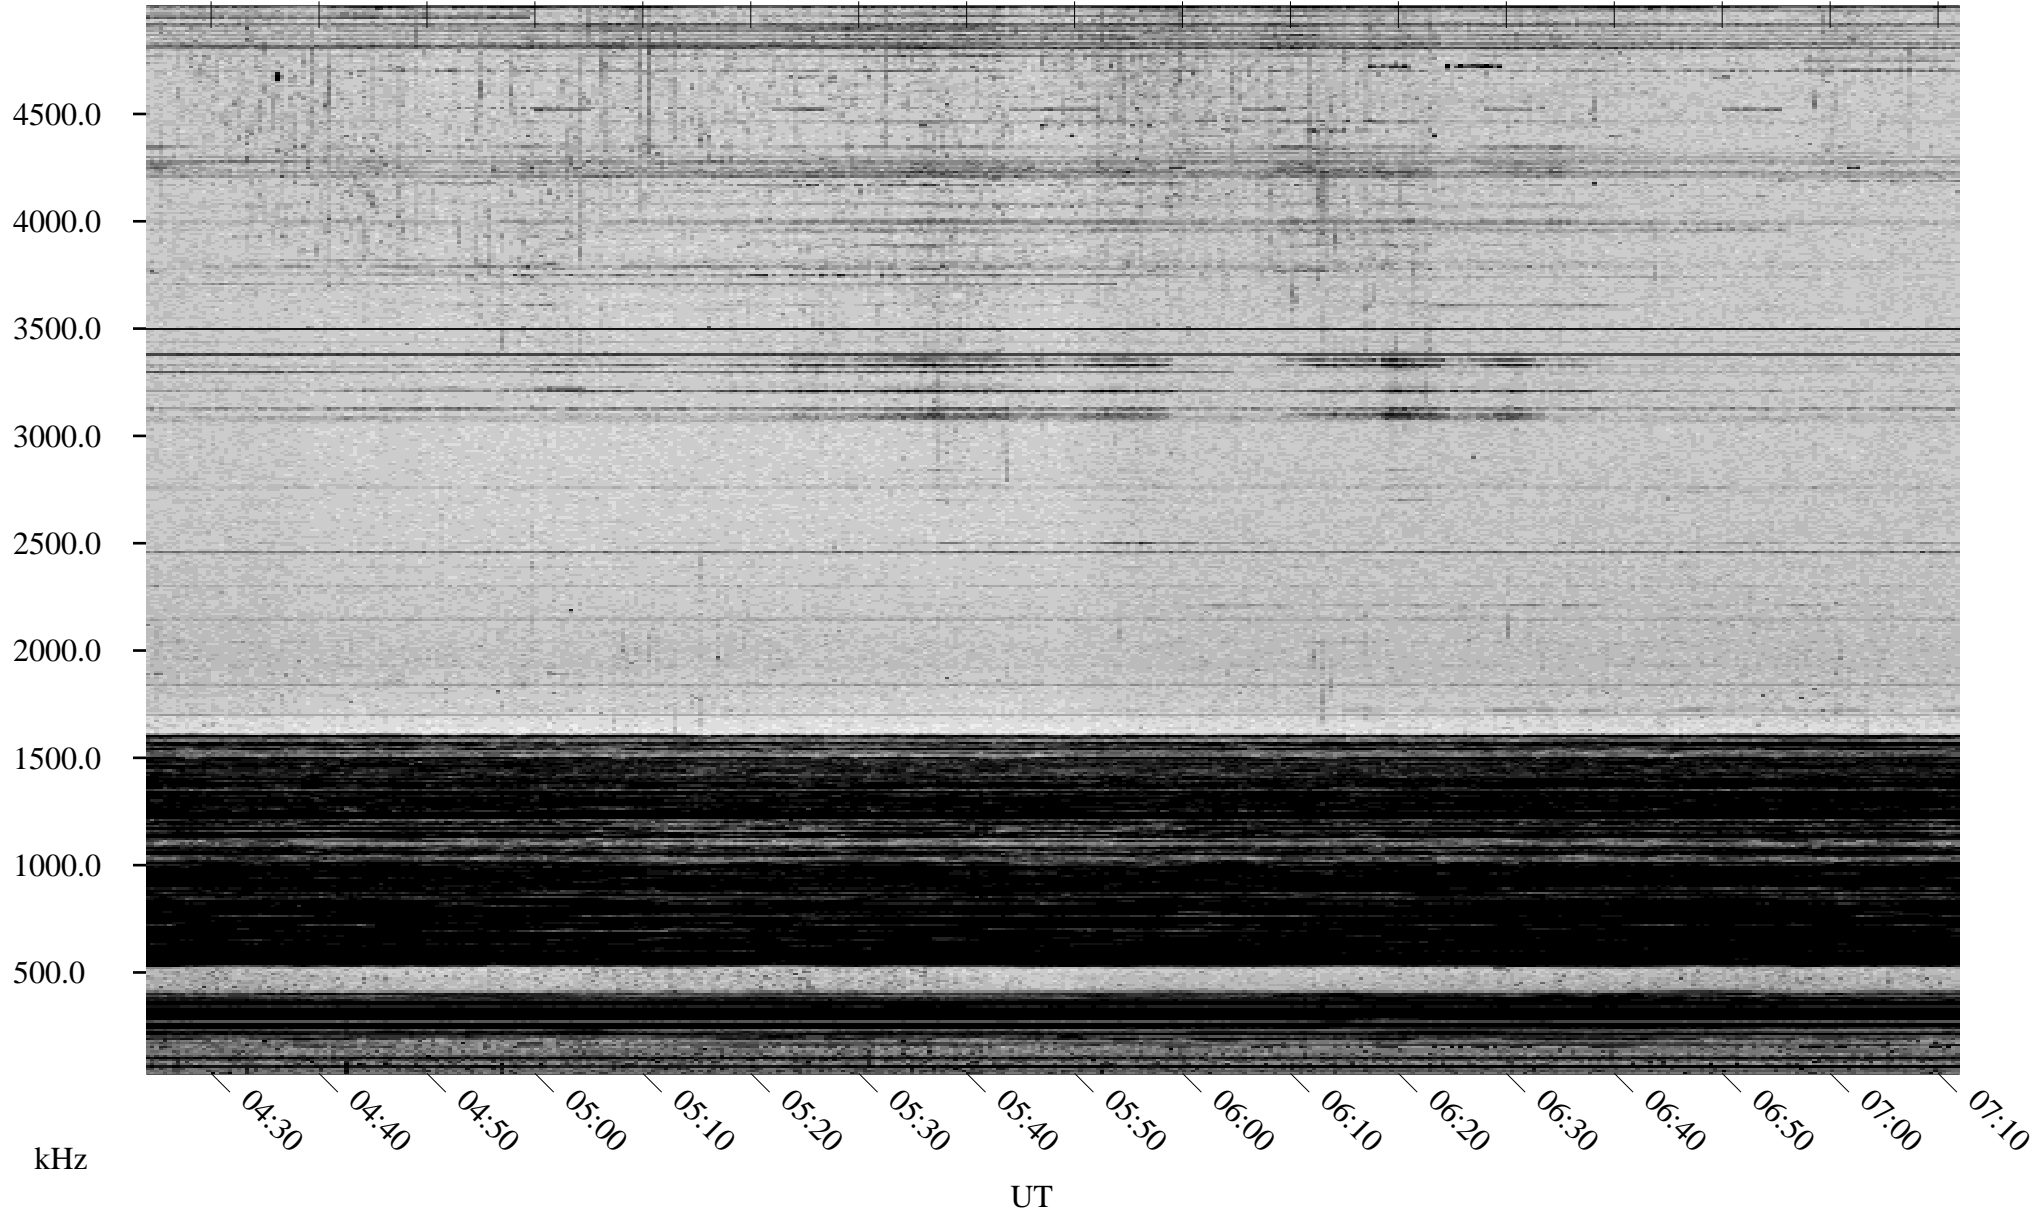

01/05/1998 Churchill, Manitoba

Linear Scale Black = 161 White = 15

ch980051.r00m max_12

Page 1

01/05/1998 Churchill, Manitoba

Linear Scale Black = 161 White = 15

ch980051.r00m max_12

Page 2

01/06/1998 Churchill, Manitoba

Linear Scale Black = 161 White = 15

ch980051.r00m max_12

Page 3

01/06/1998 Churchill, Manitoba

Linear Scale Black = 161 White = 15

ch98005l.r00m max_12

Page 4

01/06/1998 Churchill, Manitoba

Linear Scale Black = 161 White = 15

ch980051.r00m max_12

Page 5

01/06/1998 Churchill, Manitoba

Linear Scale Black = 161 White = 15

ch980051.r00m max_12

Page 6

01/06/1998 Churchill, Manitoba

Linear Scale Black = 161 White = 15

ch980051.r00m max_12

Page 7

01/06/1998 Churchill, Manitoba

Linear Scale Black = 161 White = 15

ch980051.r00m max_12

Page 8