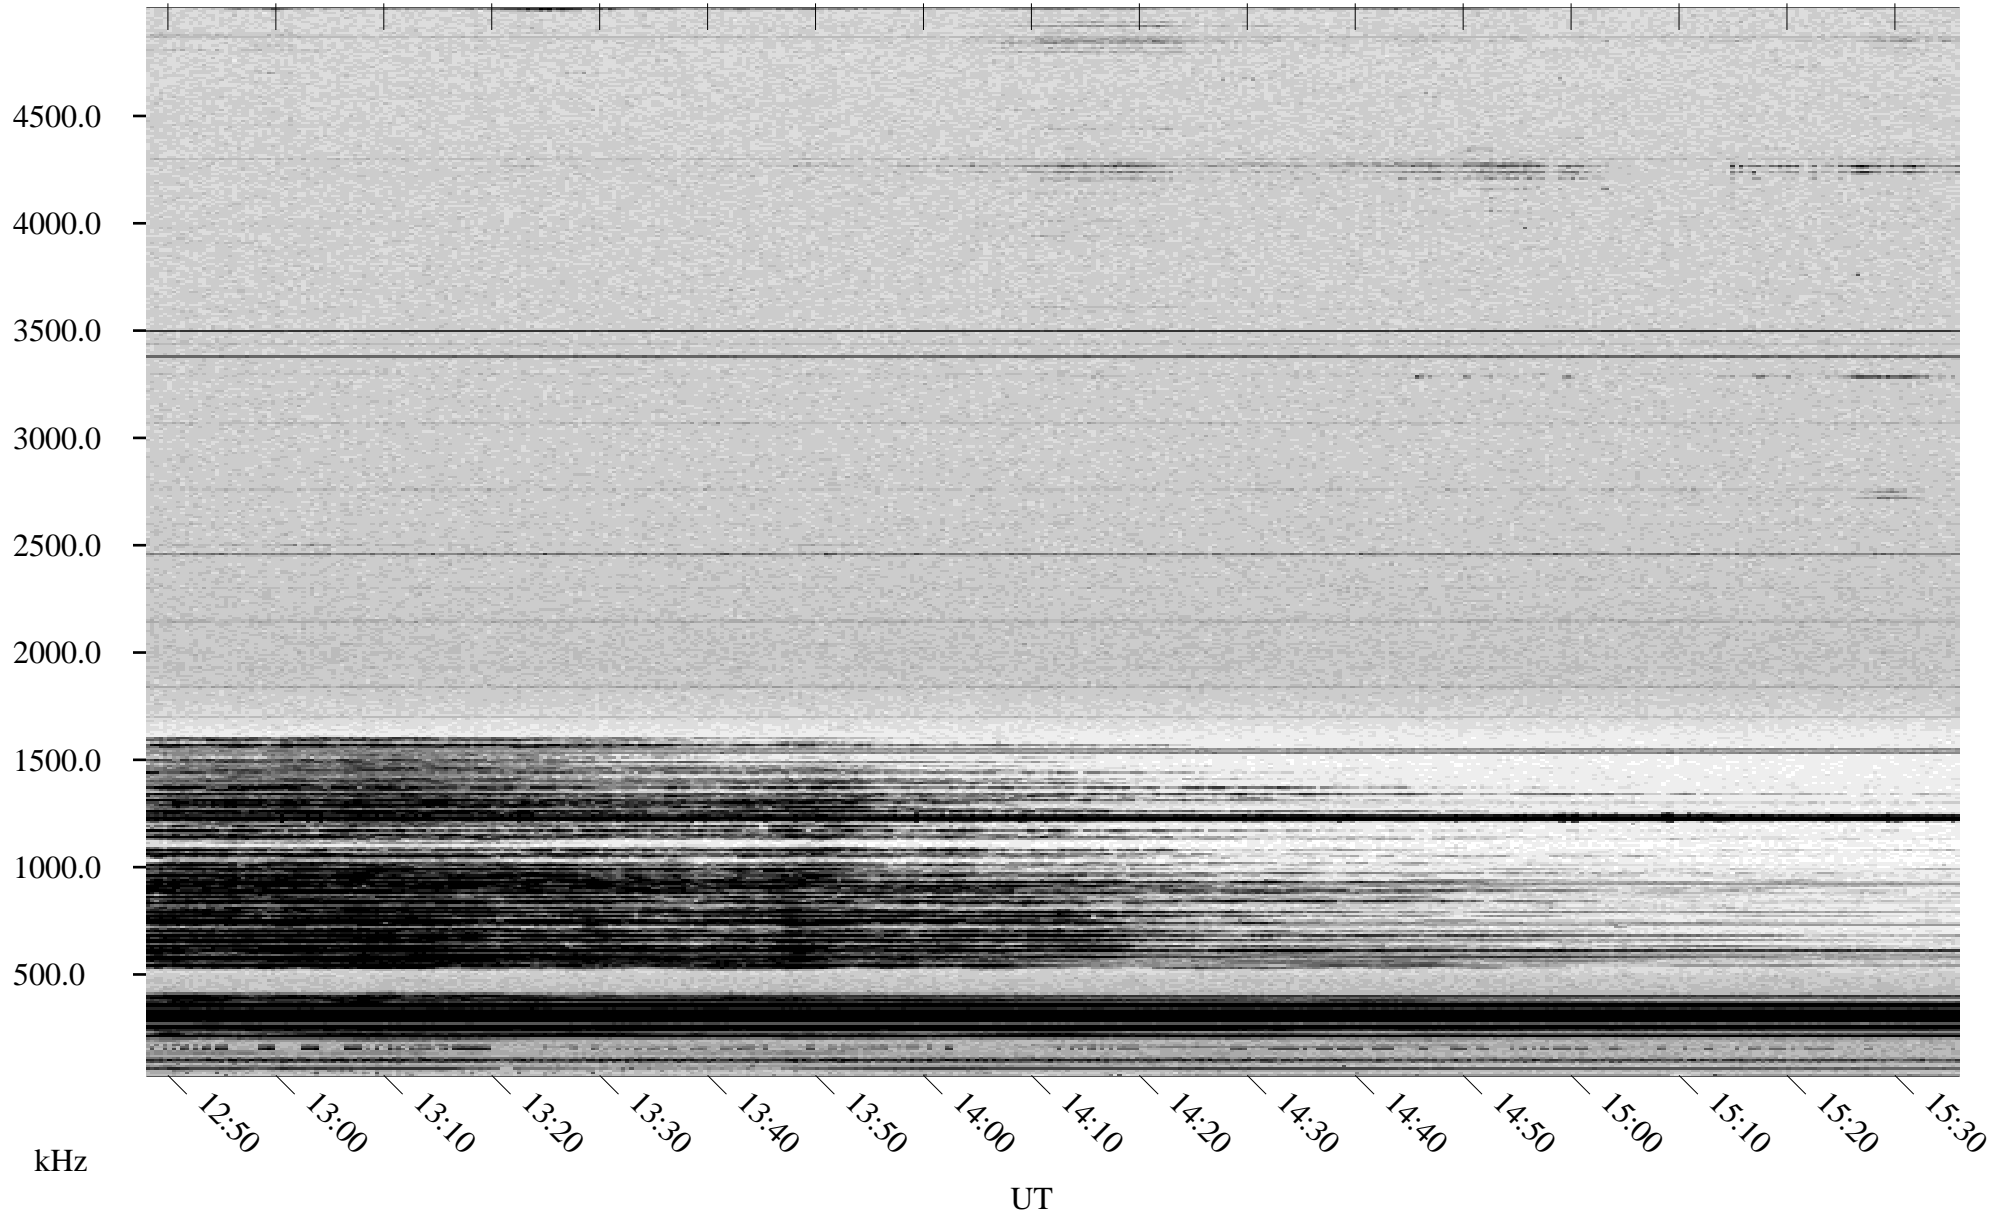

01/06/1998 Churchill, Manitoba

Linear Scale Black = 161 White = 15

ch98006l.r00m max_12

Page 1

01/06/1998 Churchill, Manitoba

Linear Scale Black = 161 White = 15

ch98006l.r00m max_12

Page 2

01/07/1998 Churchill, Manitoba

Linear Scale Black = 161 White = 15

ch98006l.r00m max_12

Page 3

01/07/1998 Churchill, Manitoba

Linear Scale Black = 161 White = 15

ch98006l.r00m max_12

Page 4

01/07/1998 Churchill, Manitoba

Linear Scale Black = 161 White = 15

ch98006l.r00m max_12

Page 5

01/07/1998 Churchill, Manitoba

Linear Scale Black = 161 White = 15

ch98006l.r00m max_12

Page 6

01/07/1998 Churchill, Manitoba

Linear Scale Black = 161 White = 15

ch98006l.r00m max_12

Page 7

01/07/1998 Churchill, Manitoba

Linear Scale Black = 161 White = 15

ch98006l.r00m max_12

Page 8