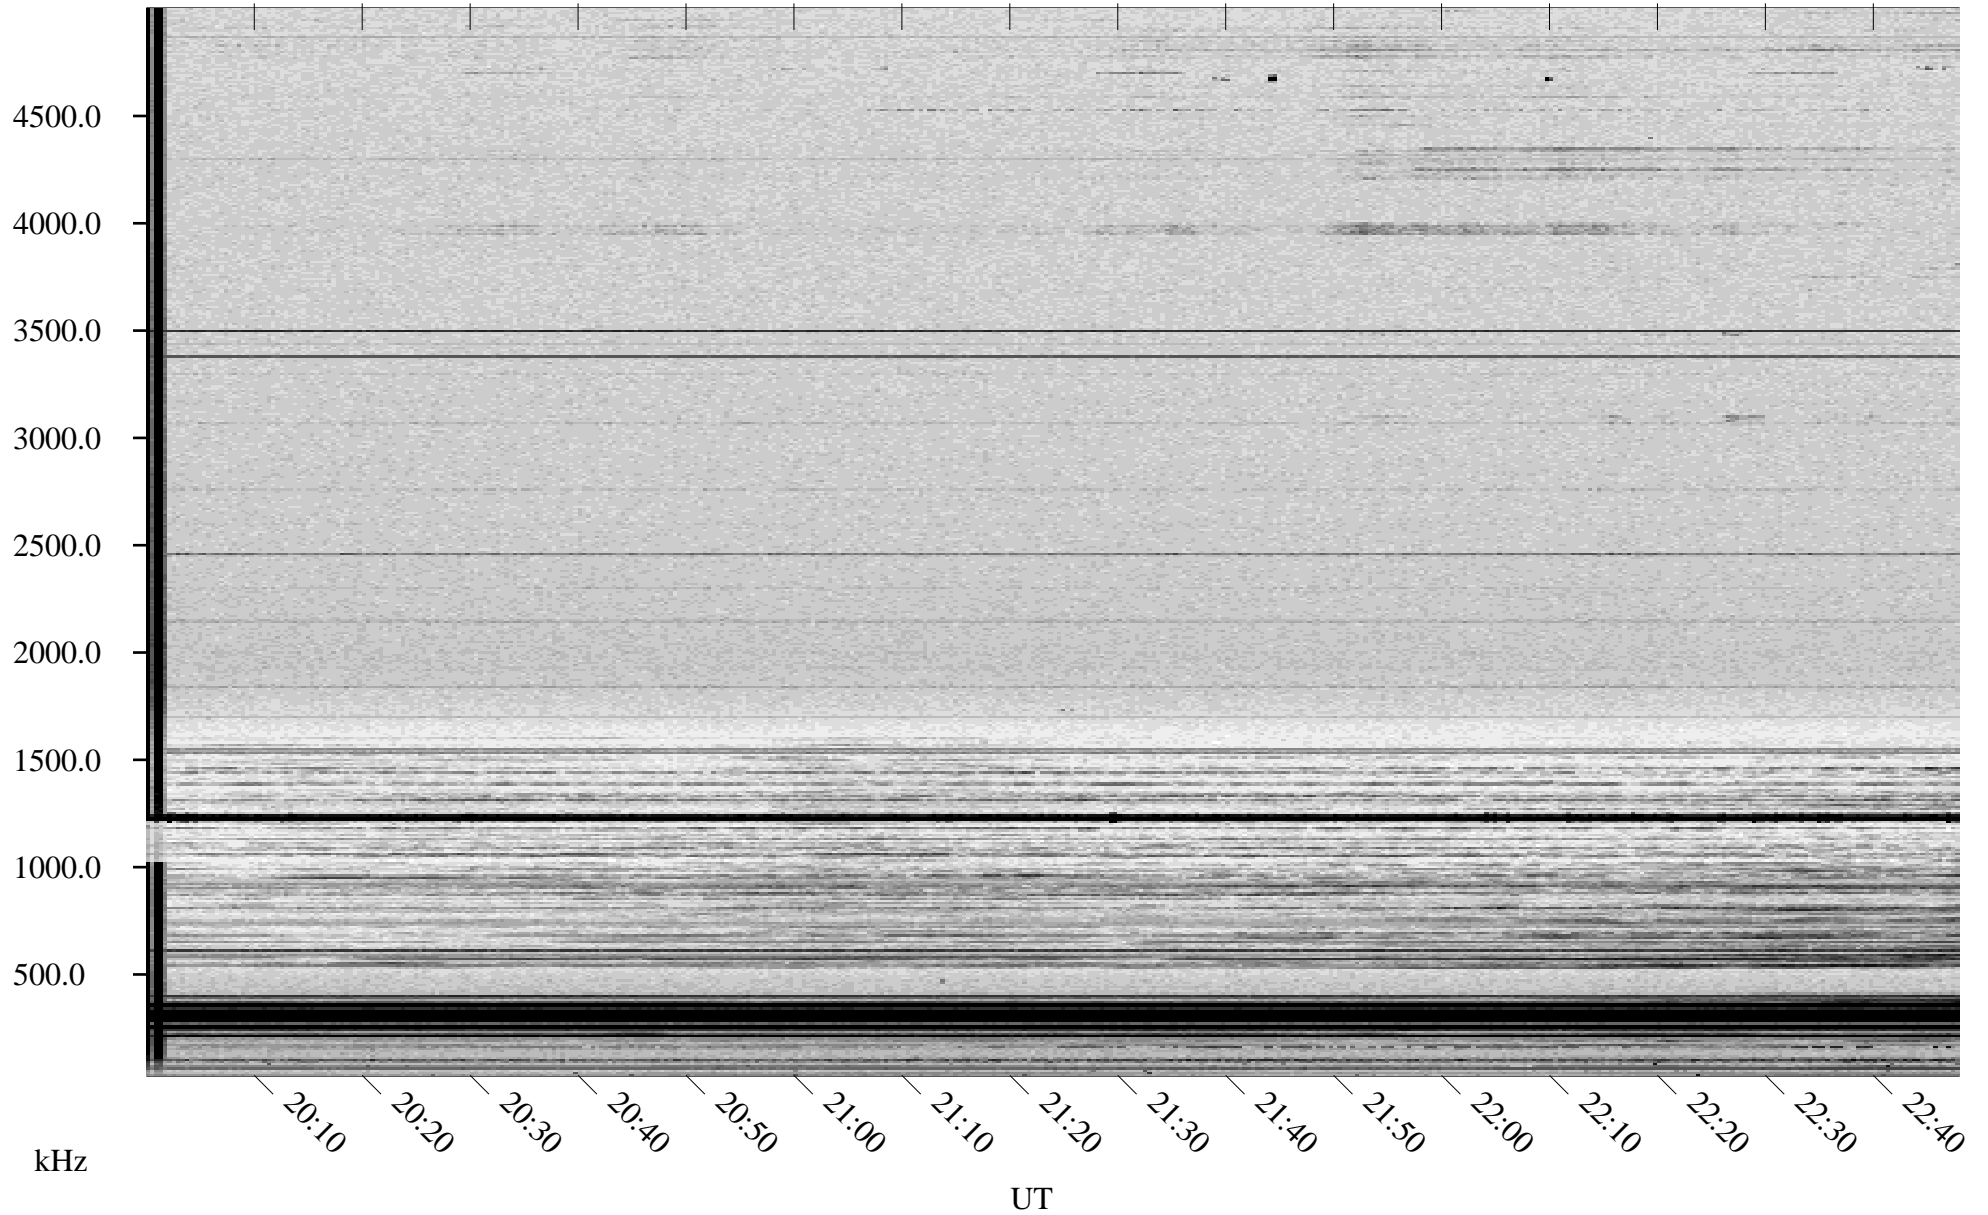

01/06/1998 Churchill, Manitoba

Linear Scale Black = 161 White = 15

ch98006l.r00m max_12

Page 1

01/06/1998 Churchill, Manitoba

Linear Scale Black = 161 White = 15

ch98006l.r00m max_12

Page 2

01/07/1998 Churchill, Manitoba

Linear Scale Black = 161 White = 15

ch98006l.r00m max_12

Page 3

01/07/1998 Churchill, Manitoba

Linear Scale Black = 161 White = 15

ch98006l.r00m max_12

Page 4

01/07/1998 Churchill, Manitoba

Linear Scale Black = 161 White = 15

ch98006l.r00m max_12

Page 5

01/07/1998 Churchill, Manitoba

Linear Scale Black = 161 White = 15

ch98006l.r00m max_12

Page 6

01/07/1998 Churchill, Manitoba

Linear Scale Black = 161 White = 15

ch98006l.r00m max_12

Page 7

01/07/1998 Churchill, Manitoba

Linear Scale Black = 161 White = 15

ch98006l.r00m max_12

Page 8