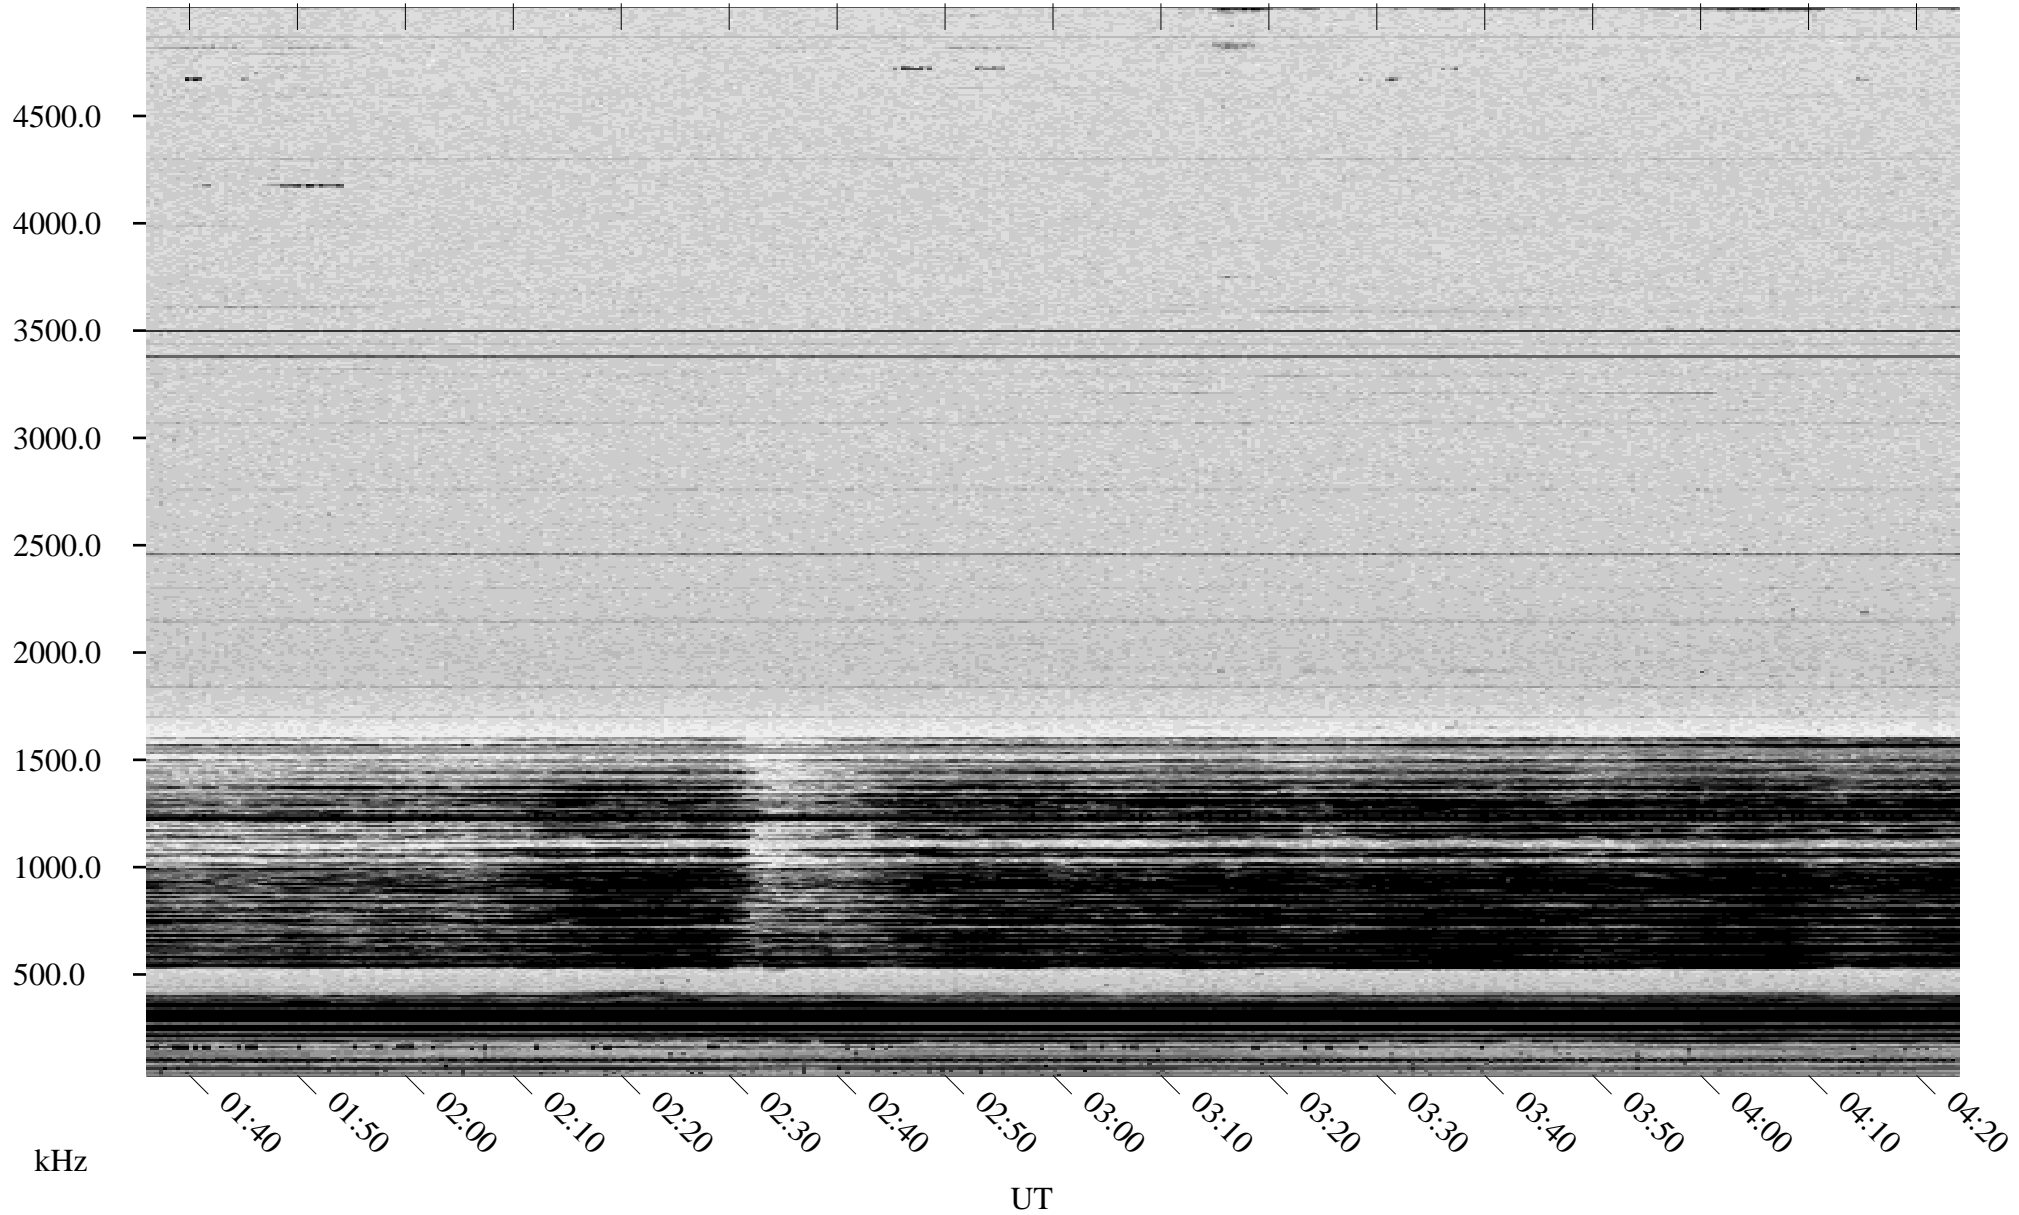

01/06/1998 Churchill, Manitoba

Linear Scale Black = 161 White = 15

ch98006l.r00m max_12

Page 1

01/06/1998 Churchill, Manitoba

Linear Scale Black = 161 White = 15

ch98006l.r00m max_12

Page 2

01/07/1998 Churchill, Manitoba

Linear Scale Black = 161 White = 15

ch98006l.r00m max_12

Page 3

01/07/1998 Churchill, Manitoba

Linear Scale Black = 161 White = 15

ch98006l.r00m max_12

Page 4

01/07/1998 Churchill, Manitoba

Linear Scale Black = 161 White = 15

ch98006l.r00m max_12

Page 5

01/07/1998 Churchill, Manitoba

Linear Scale Black = 161 White = 15

ch98006l.r00m max_12

Page 6

01/07/1998 Churchill, Manitoba

Linear Scale Black = 161 White = 15

ch98006l.r00m max_12

Page 7

01/07/1998 Churchill, Manitoba

Linear Scale Black = 161 White = 15

ch98006l.r00m max_12

Page 8