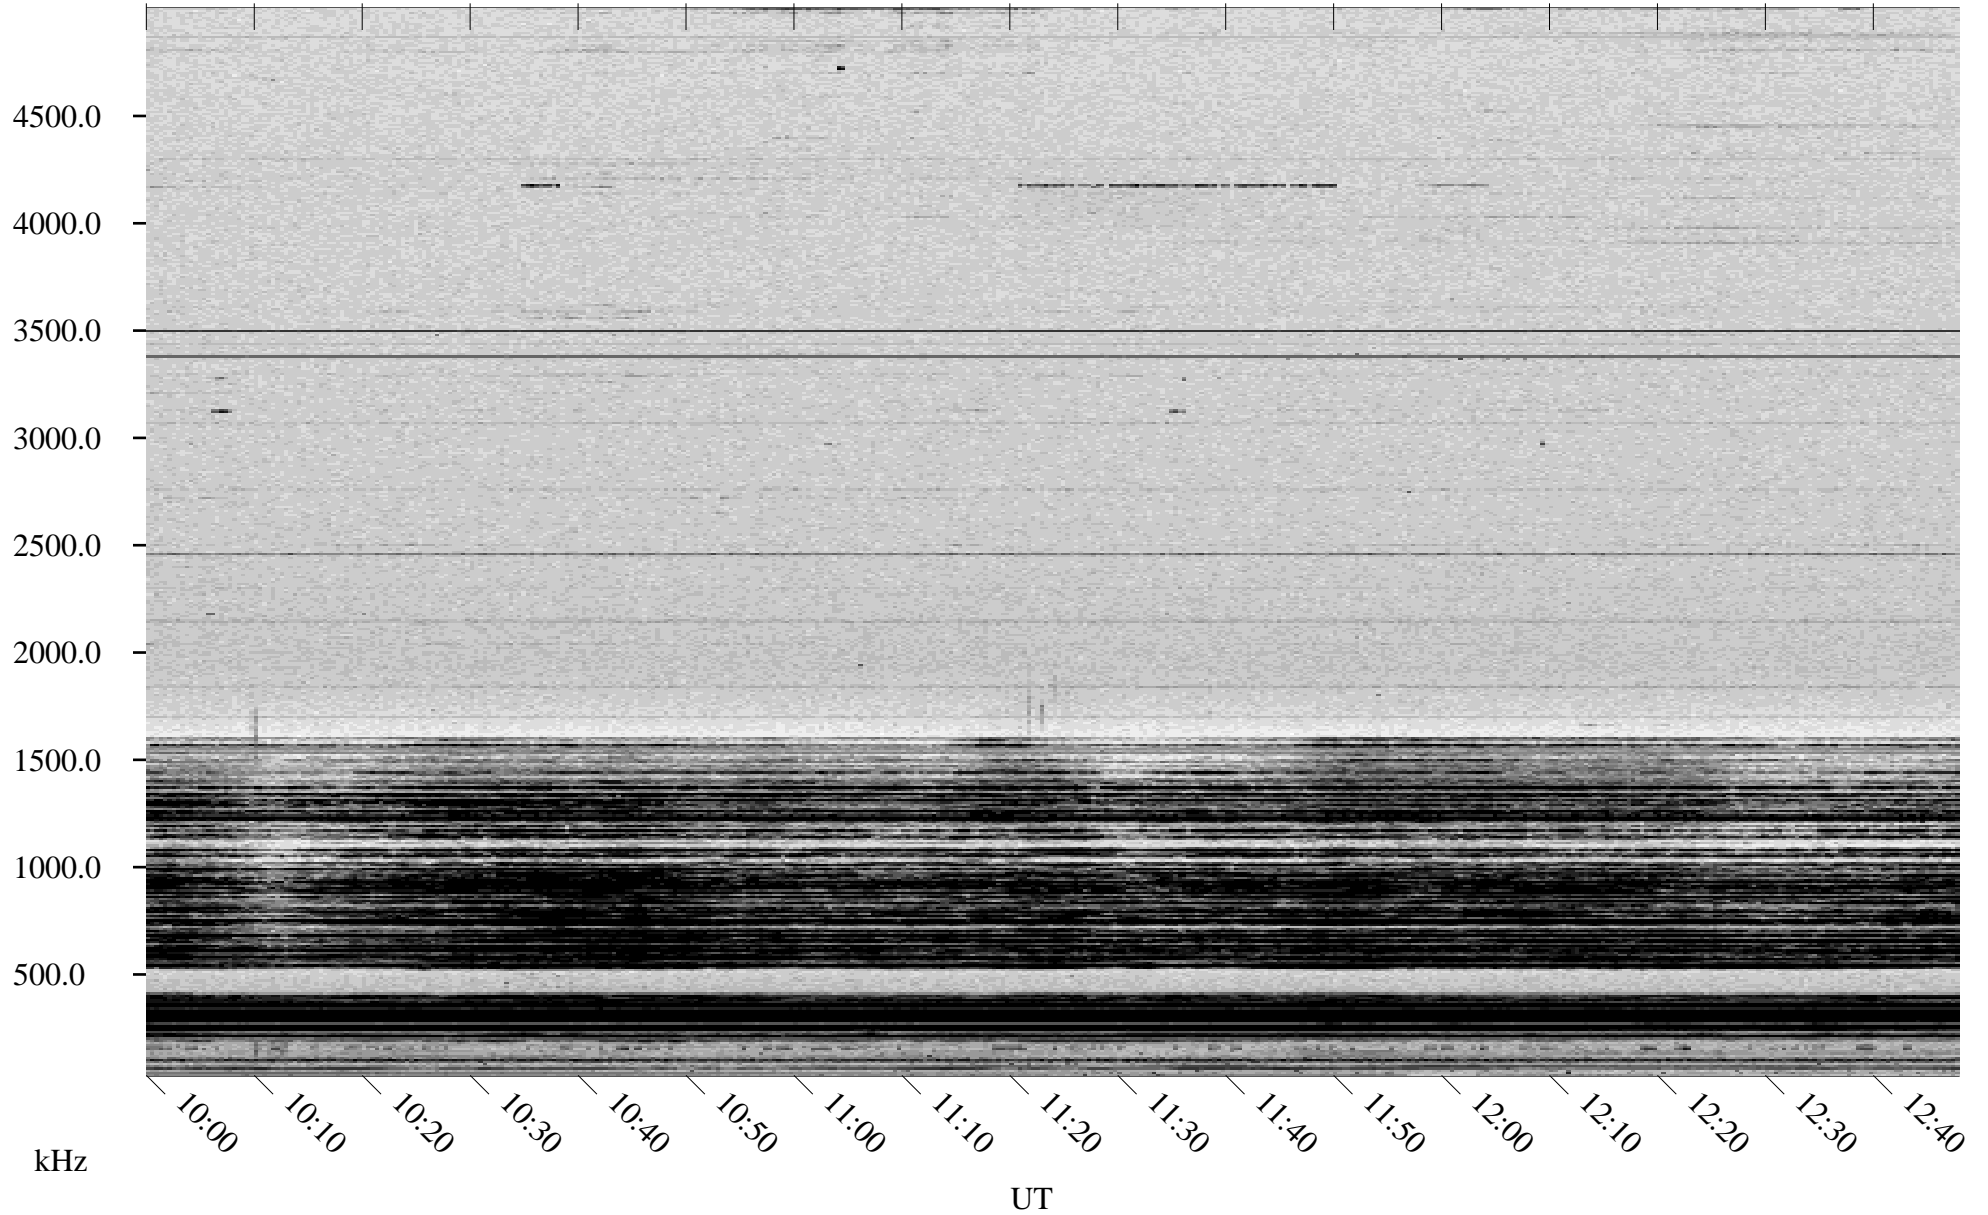

01/07/1998 Churchill, Manitoba

Linear Scale Black = 161 White = 15

ch98006l.r00m max_12

Page 3

01/07/1998 Churchill, Manitoba

Linear Scale Black = 161 White = 15

ch98006l.r00m max_12

Page 4

01/07/1998 Churchill, Manitoba

Linear Scale Black = 161 White = 15

ch98006l.r00m max_12

Page 5

01/07/1998 Churchill, Manitoba

Linear Scale Black = 161 White = 15

ch98006l.r00m max_12

Page 6

01/07/1998 Churchill, Manitoba

Linear Scale Black = 161 White = 15

ch98006l.r00m max_12

Page 7

01/07/1998 Churchill, Manitoba

Linear Scale Black = 161 White = 15

ch98006l.r00m max_12

Page 8