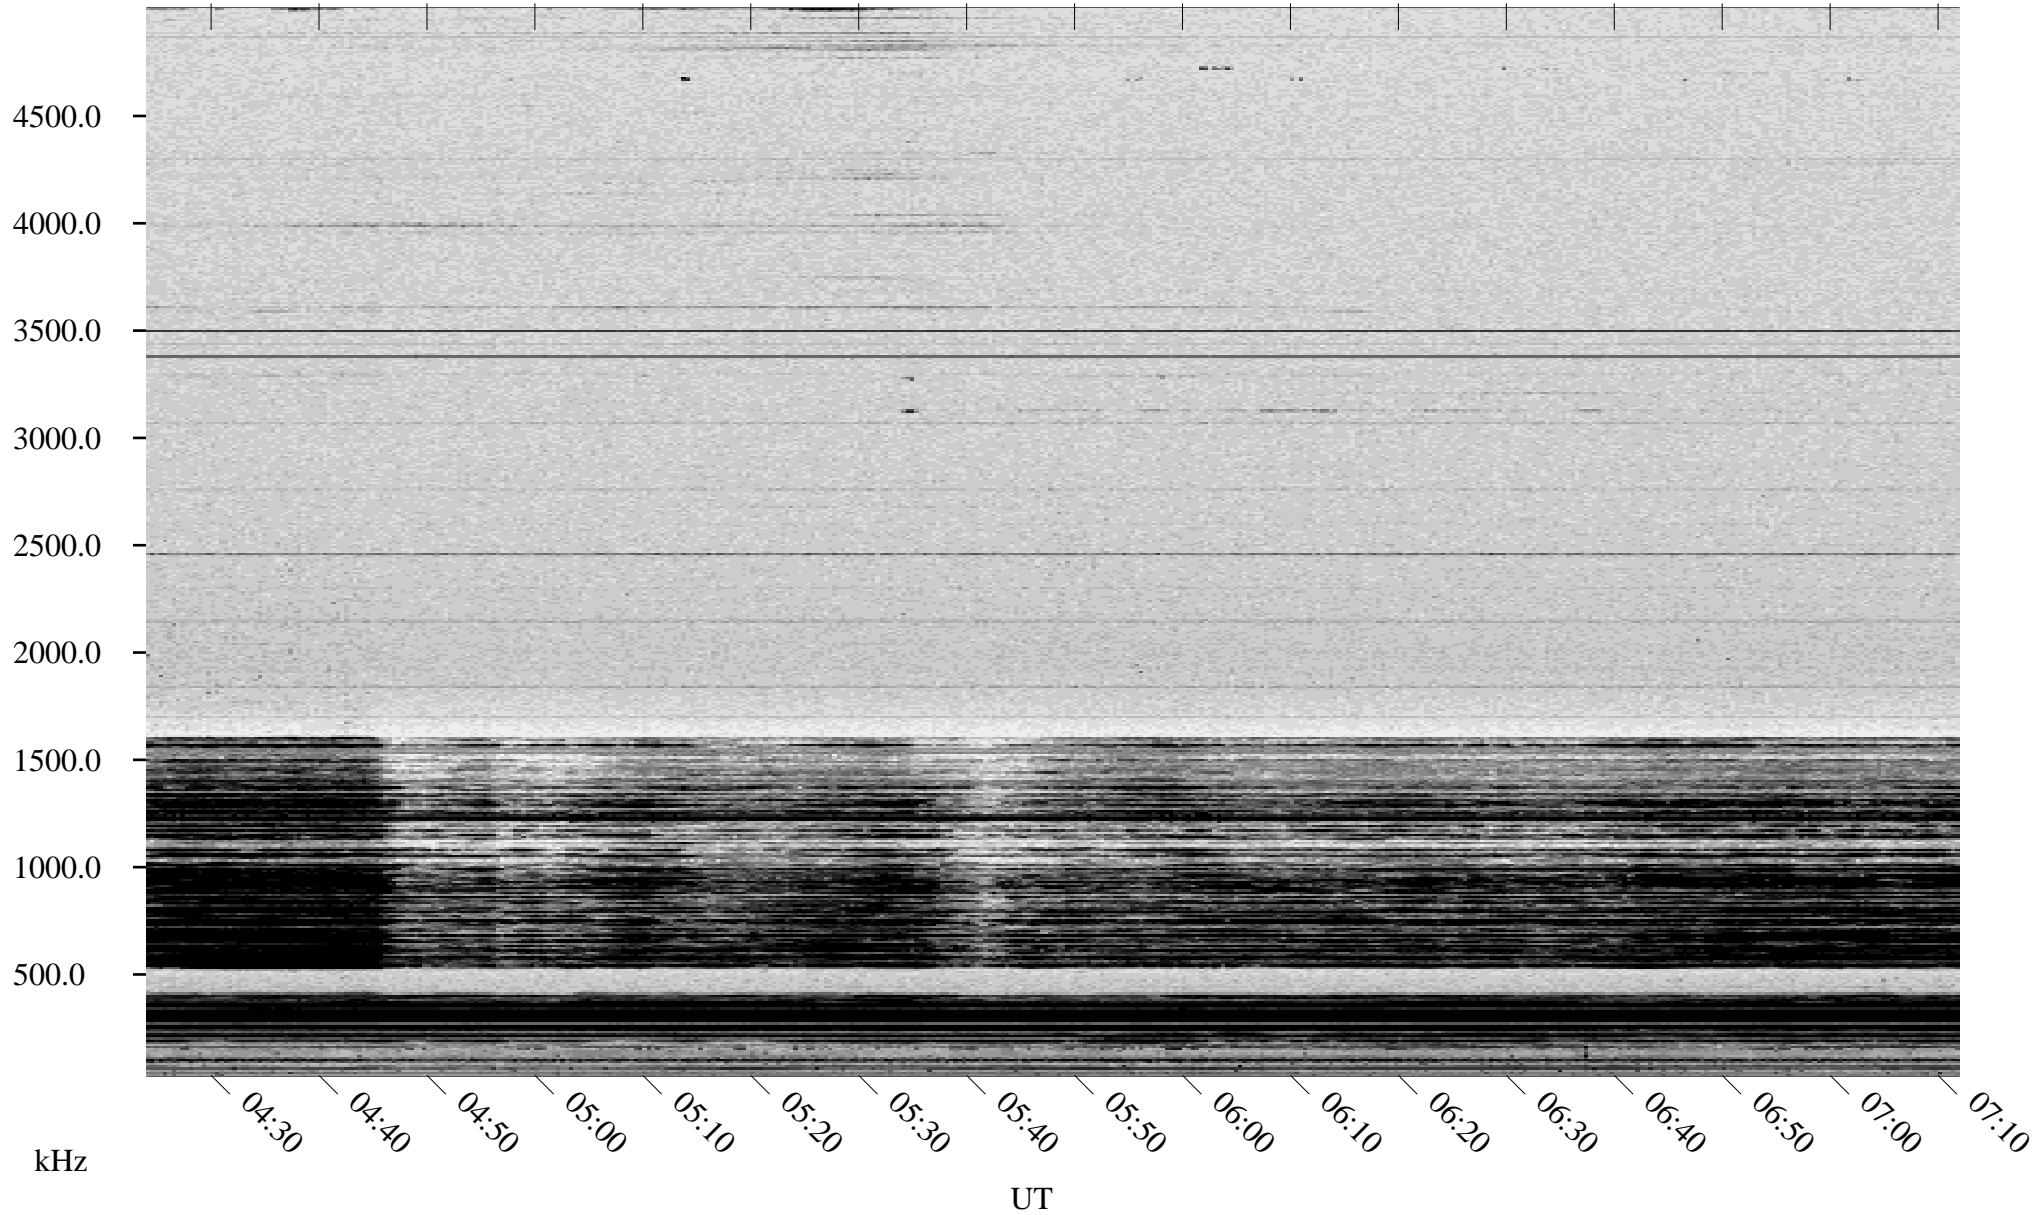

01/06/1998 Churchill, Manitoba

Linear Scale Black = 161 White = 15

ch98006l.r00m max_12

Page 1

01/06/1998 Churchill, Manitoba

Linear Scale Black = 161 White = 15

ch98006l.r00m max_12

Page 2

01/07/1998 Churchill, Manitoba

Linear Scale Black = 161 White = 15

ch98006l.r00m max_12

Page 3

01/07/1998 Churchill, Manitoba

Linear Scale Black = 161 White = 15

ch98006l.r00m max_12

Page 4

01/07/1998 Churchill, Manitoba

Linear Scale Black = 161 White = 15

ch98006l.r00m max_12

Page 5

01/07/1998 Churchill, Manitoba

Linear Scale Black = 161 White = 15

ch98006l.r00m max_12

Page 6

01/07/1998 Churchill, Manitoba

Linear Scale Black = 161 White = 15

ch98006l.r00m max_12

Page 7

01/07/1998 Churchill, Manitoba

Linear Scale Black = 161 White = 15

ch98006l.r00m max_12

Page 8