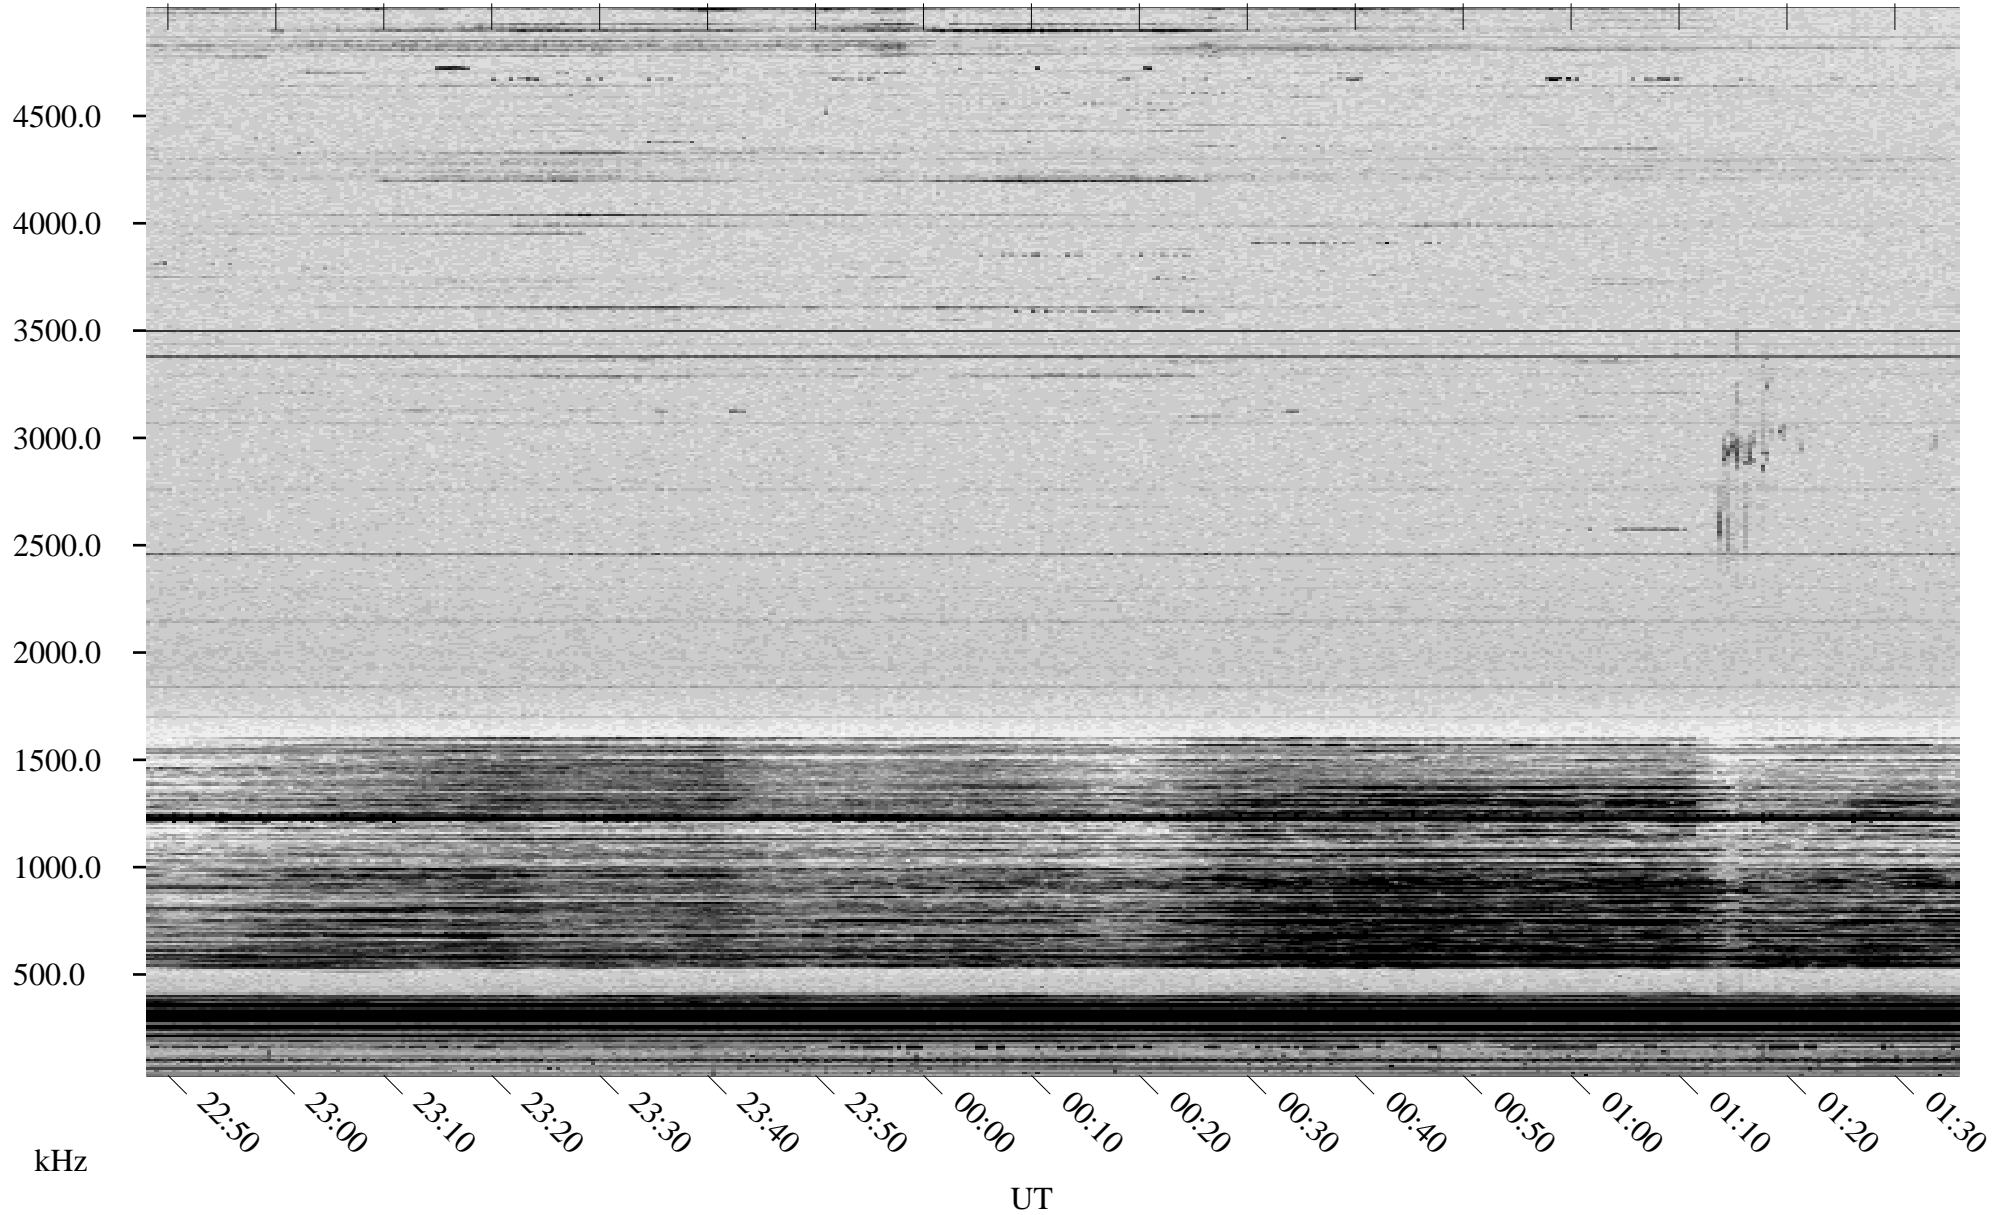

01/06/1998 Churchill, Manitoba

Linear Scale Black = 161 White = 15

ch98006l.r00m max_12

Page 1

01/06/1998 Churchill, Manitoba

Linear Scale Black = 161 White = 15

ch98006l.r00m max_12

Page 2

01/07/1998 Churchill, Manitoba

Linear Scale Black = 161 White = 15

ch98006l.r00m max_12

Page 3

01/07/1998 Churchill, Manitoba

Linear Scale Black = 161 White = 15

ch98006l.r00m max_12

Page 4

01/07/1998 Churchill, Manitoba

Linear Scale Black = 161 White = 15

ch98006l.r00m max_12

Page 5

01/07/1998 Churchill, Manitoba

Linear Scale Black = 161 White = 15

ch98006l.r00m max_12

Page 6

01/07/1998 Churchill, Manitoba

Linear Scale Black = 161 White = 15

ch98006l.r00m max_12

Page 7

01/07/1998 Churchill, Manitoba

Linear Scale Black = 161 White = 15

ch98006l.r00m max_12

Page 8