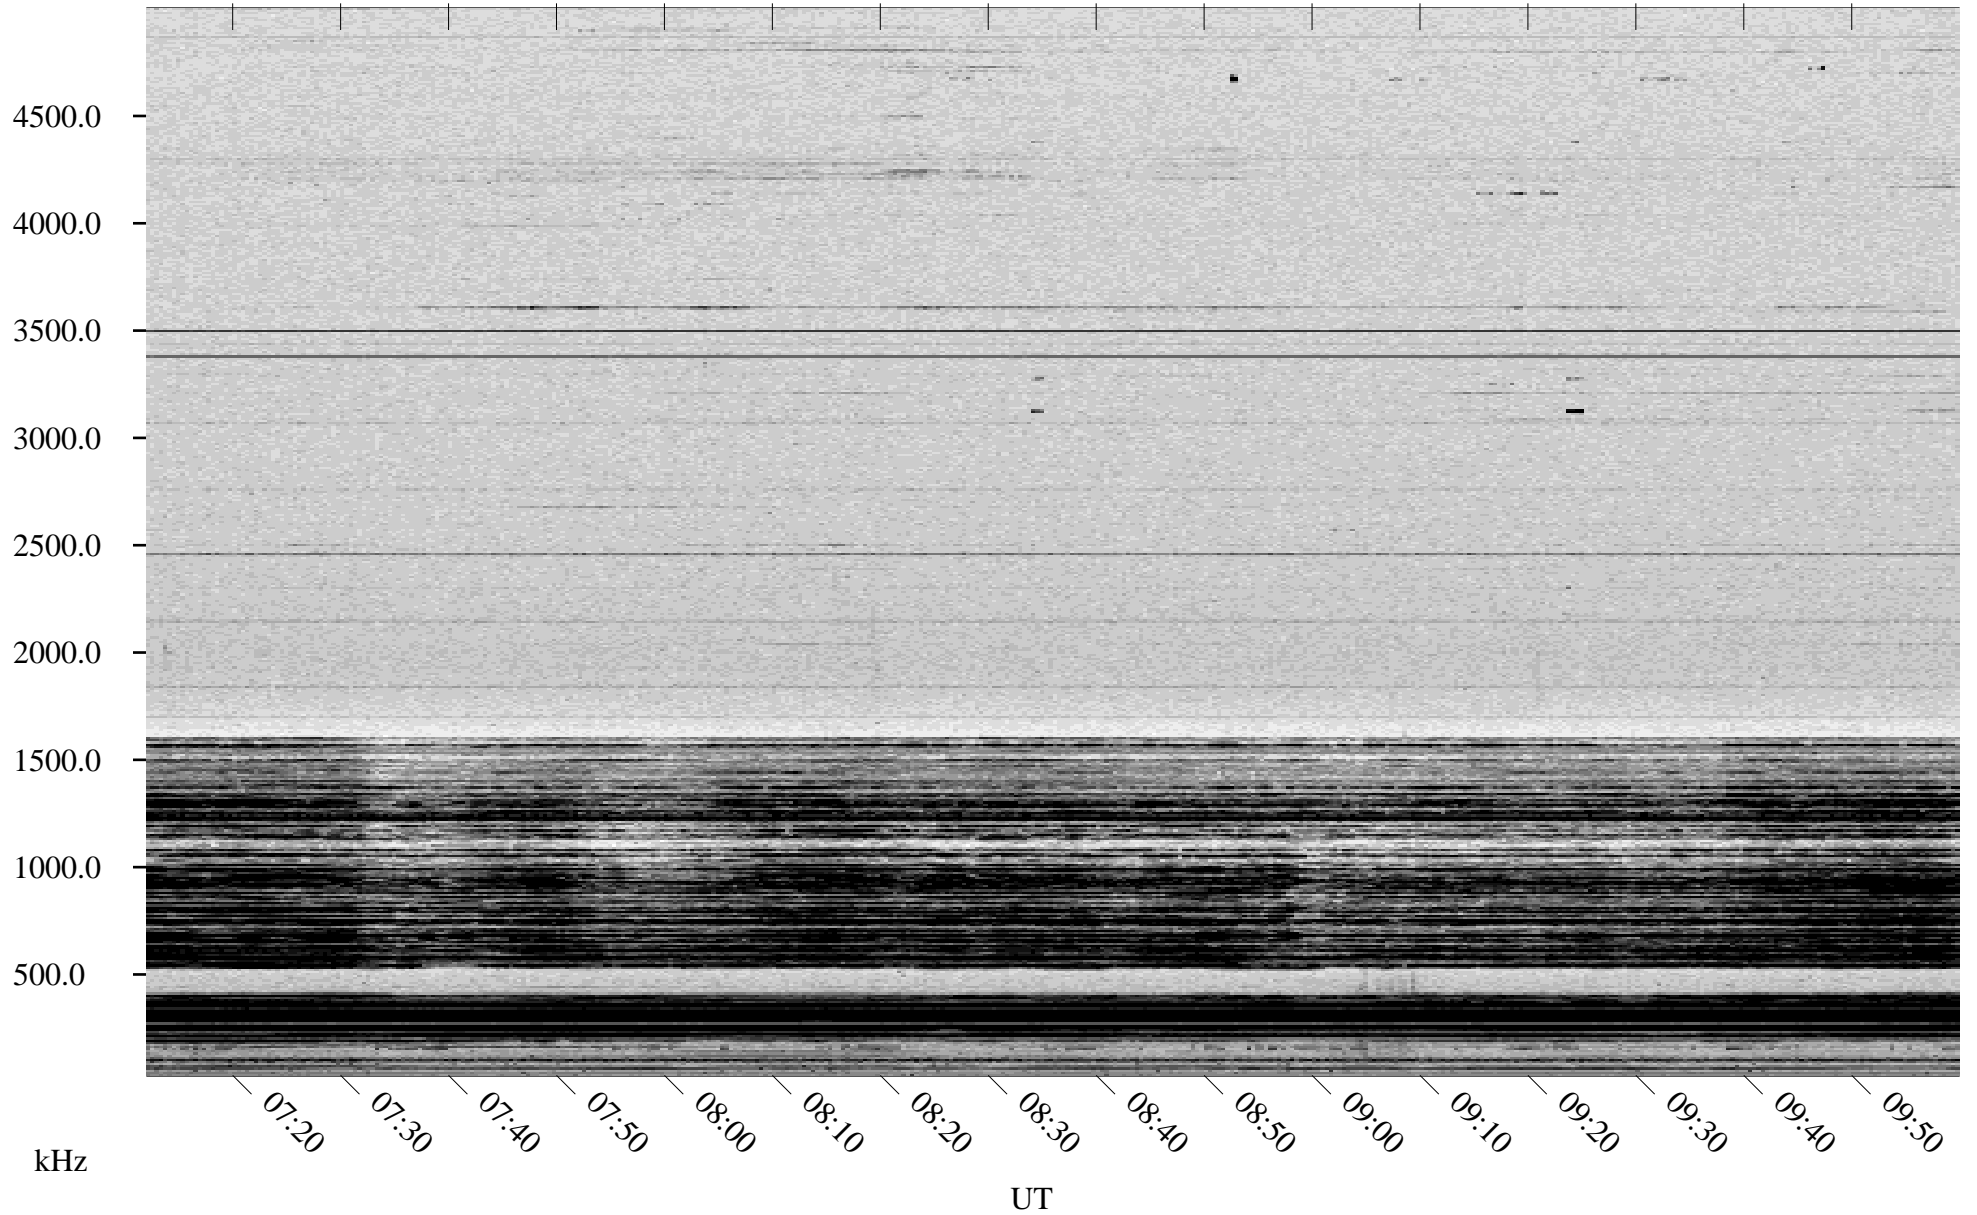

01/06/1998 Churchill, Manitoba

Linear Scale Black = 161 White = 15

ch98006l.r00m max_12

Page 1

01/06/1998 Churchill, Manitoba

Linear Scale Black = 161 White = 15

ch98006l.r00m max_12

Page 2

01/07/1998 Churchill, Manitoba

Linear Scale Black = 161 White = 15

ch98006l.r00m max_12

Page 3

01/07/1998 Churchill, Manitoba

Linear Scale Black = 161 White = 15

ch98006l.r00m max_12

Page 4

01/07/1998 Churchill, Manitoba

Linear Scale Black = 161 White = 15

ch98006l.r00m max_12

Page 5

01/07/1998 Churchill, Manitoba

Linear Scale Black = 161 White = 15

ch98006l.r00m max_12

Page 6

01/07/1998 Churchill, Manitoba

Linear Scale Black = 161 White = 15

ch98006l.r00m max_12

Page 7

01/07/1998 Churchill, Manitoba

Linear Scale Black = 161 White = 15

ch98006l.r00m max_12

Page 8