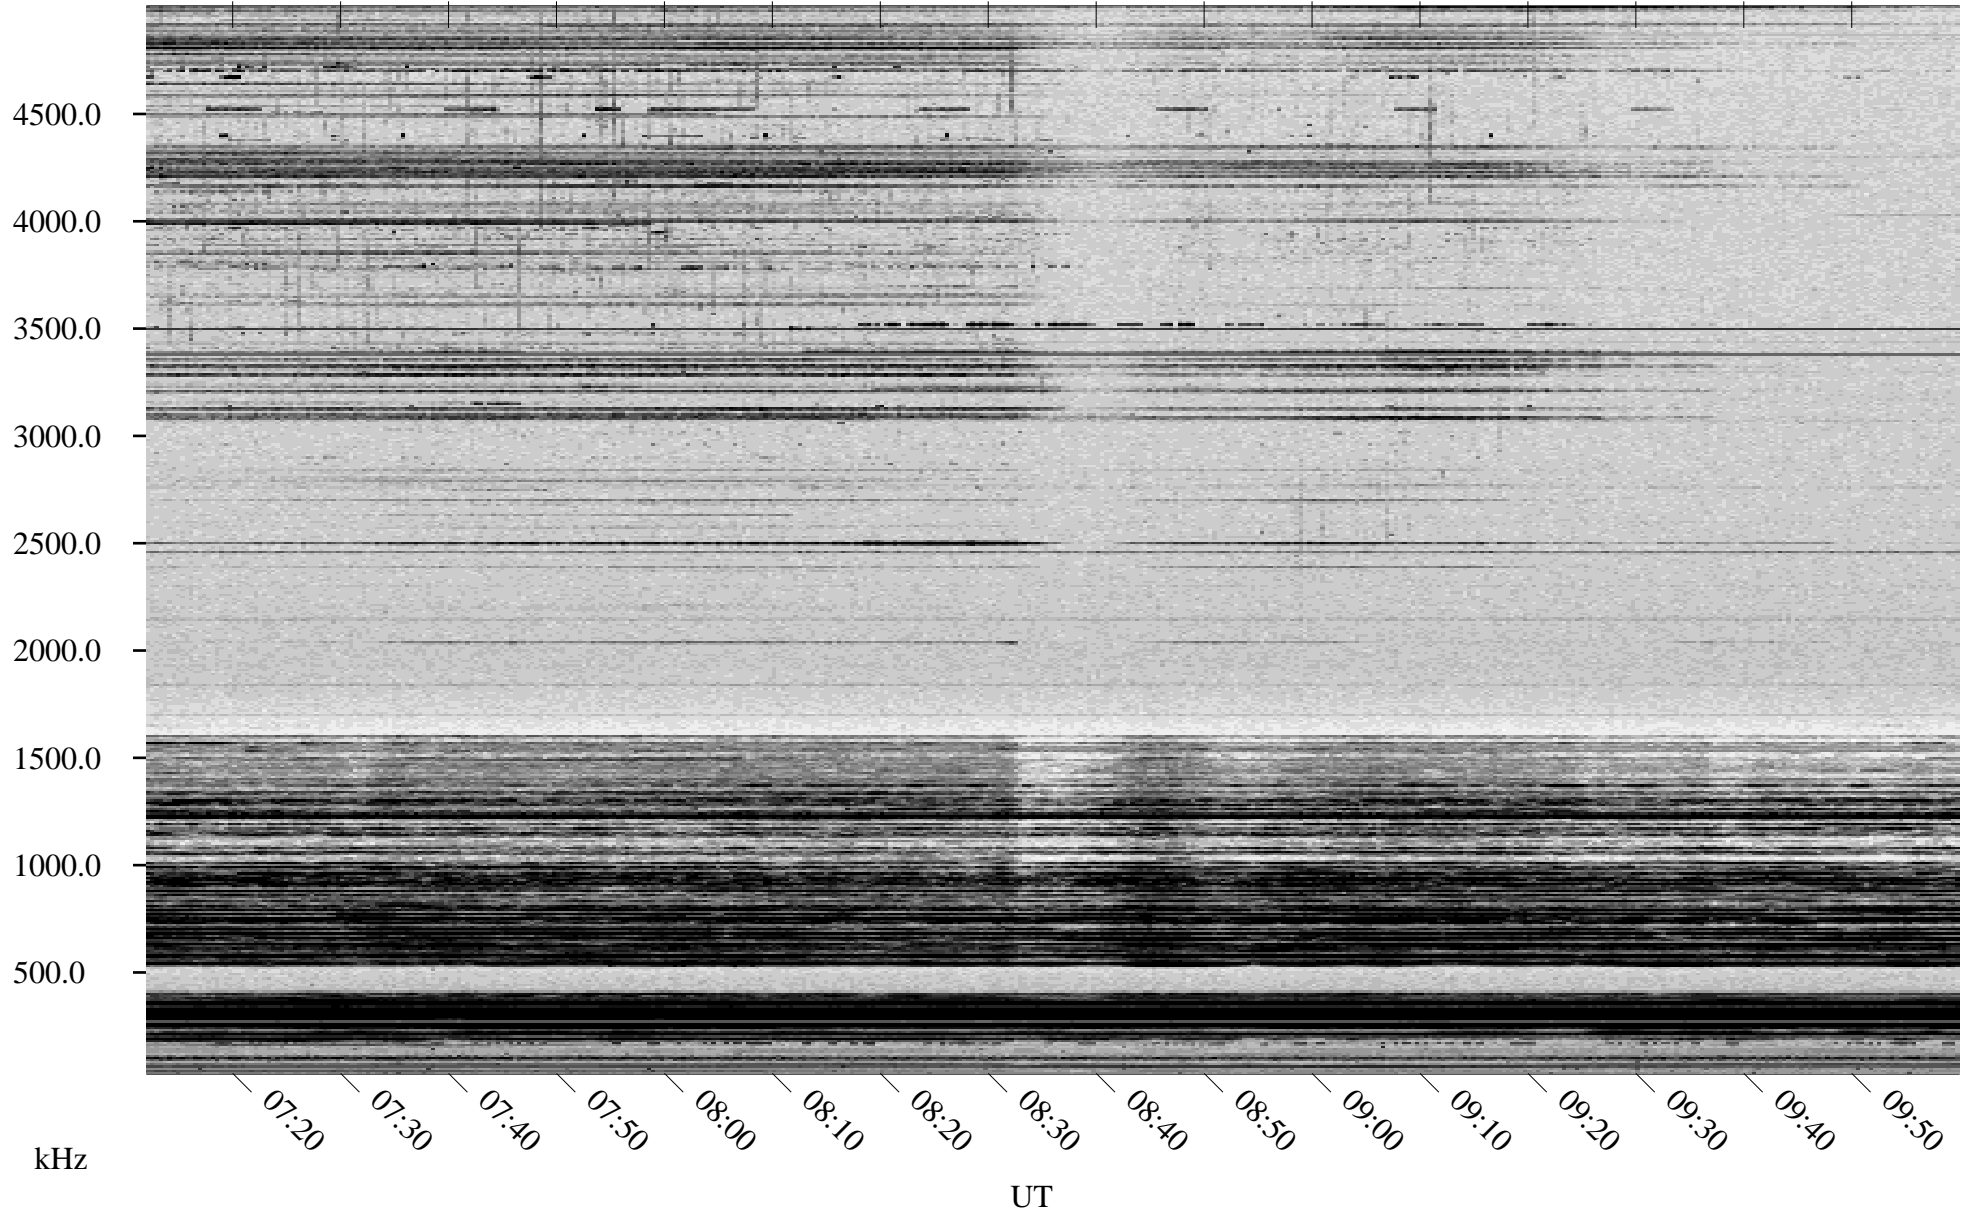

01/07/1998 Churchill, Manitoba

Linear Scale Black = 161 White = 15

ch98007l.r00m max_12

Page 1

01/07/1998 Churchill, Manitoba

Linear Scale Black = 161 White = 15

ch98007l.r00m max_12

Page 2

01/08/1998 Churchill, Manitoba

Linear Scale Black = 161 White = 15

ch98007l.r00m max_12

Page 3

01/08/1998 Churchill, Manitoba

Linear Scale Black = 161 White = 15

ch98007l.r00m max_12

Page 4

01/08/1998 Churchill, Manitoba

Linear Scale Black = 161 White = 15

ch98007l.r00m max_12

Page 5

01/08/1998 Churchill, Manitoba

Linear Scale Black = 161 White = 15

ch98007l.r00m max_12

Page 6

01/08/1998 Churchill, Manitoba

Linear Scale Black = 161 White = 15

ch98007l.r00m max_12

Page 7

01/08/1998 Churchill, Manitoba

Linear Scale Black = 161 White = 15

ch98007l.r00m max_12

Page 8