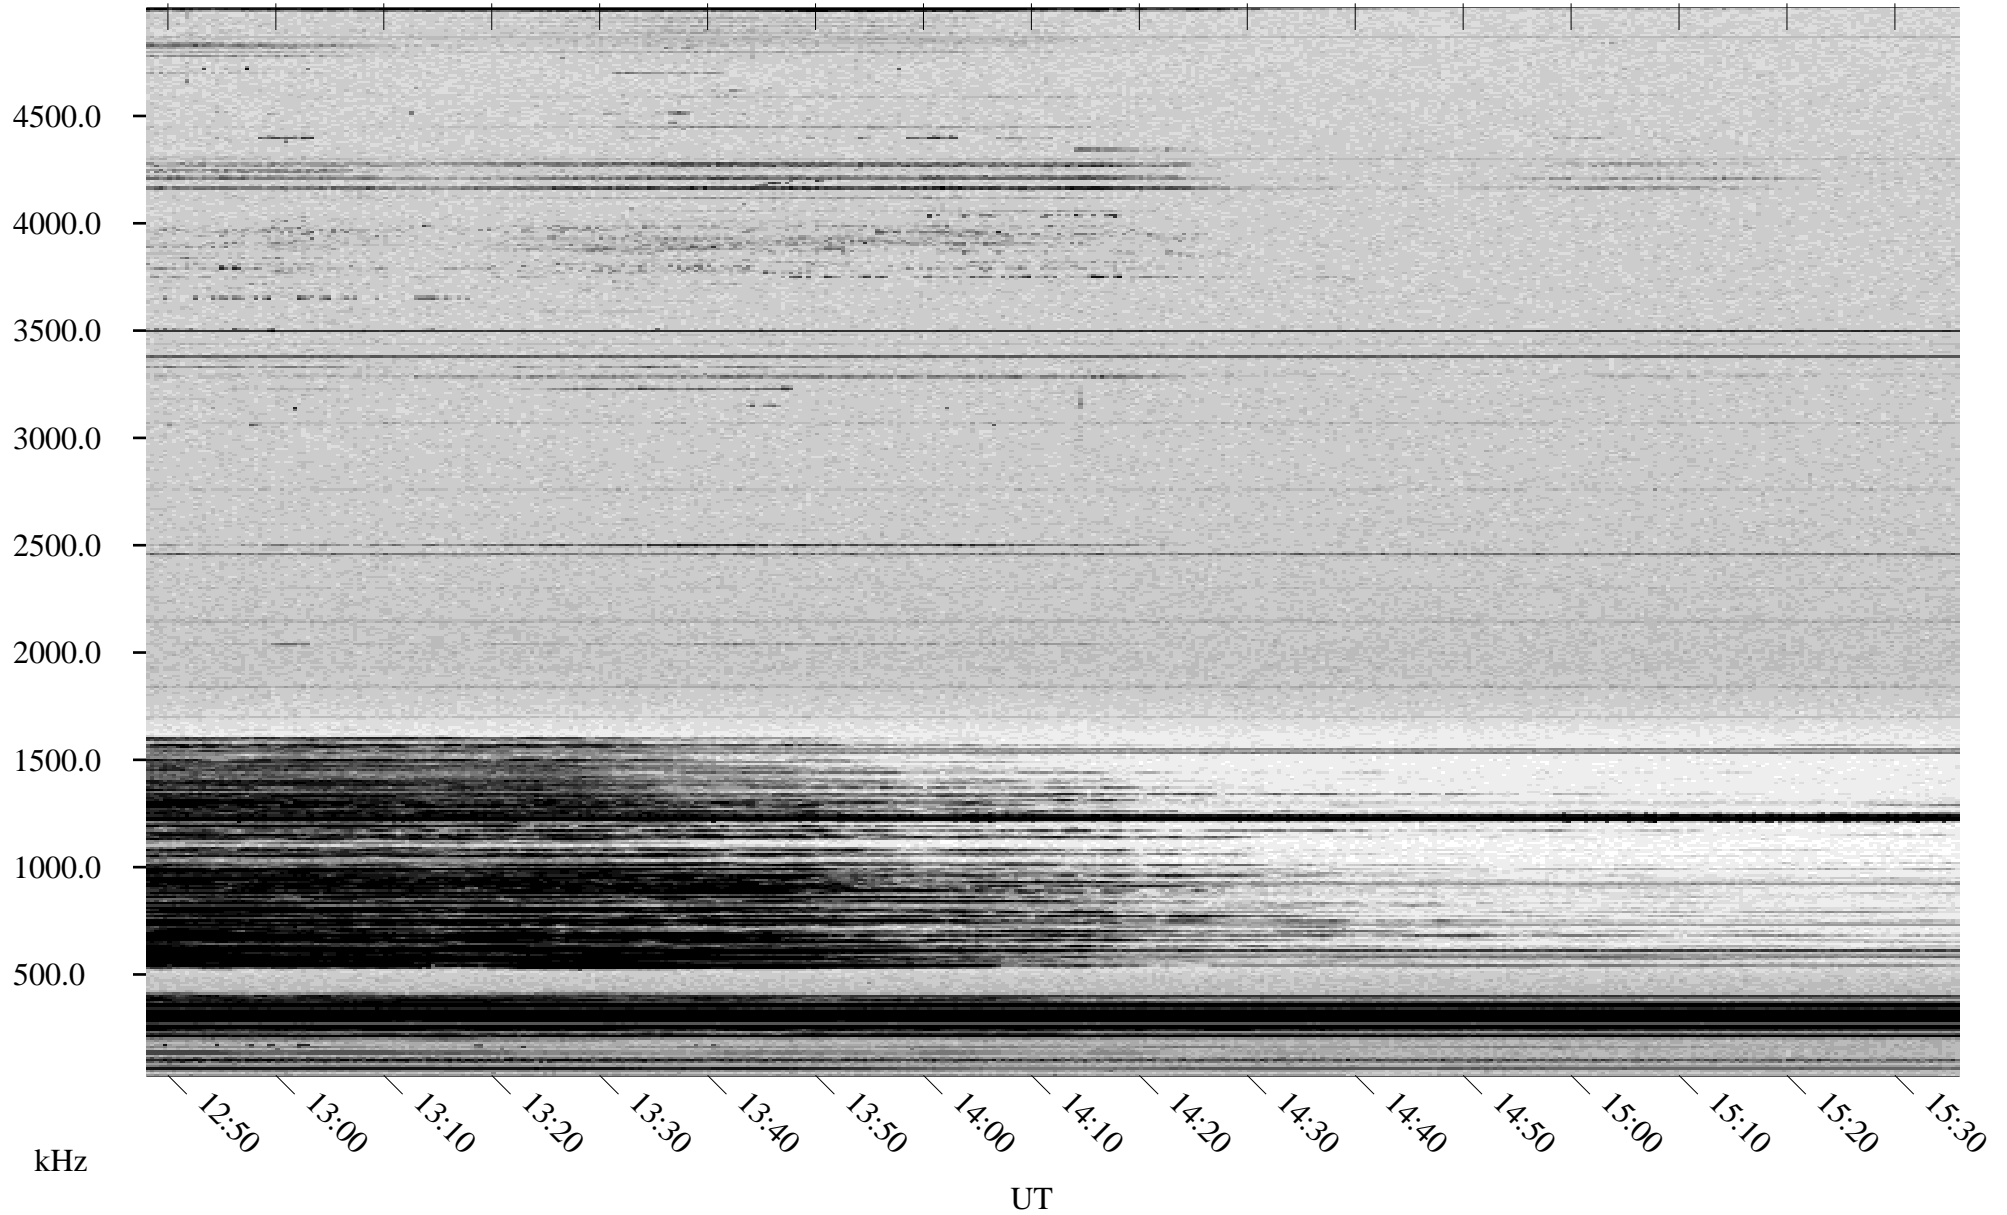

01/07/1998 Churchill, Manitoba

Linear Scale Black = 161 White = 15

ch98007l.r00m max_12

Page 1

01/07/1998 Churchill, Manitoba

Linear Scale Black = 161 White = 15

ch98007l.r00m max_12

Page 2

01/08/1998 Churchill, Manitoba

Linear Scale Black = 161 White = 15

ch98007l.r00m max_12

Page 3

01/08/1998 Churchill, Manitoba

Linear Scale Black = 161 White = 15

ch98007l.r00m max_12

Page 4

01/08/1998 Churchill, Manitoba

Linear Scale Black = 161 White = 15

ch98007l.r00m max_12

Page 5

01/08/1998 Churchill, Manitoba

Linear Scale Black = 161 White = 15

ch98007l.r00m max_12

Page 6

01/08/1998 Churchill, Manitoba

Linear Scale Black = 161 White = 15

ch98007l.r00m max_12

Page 7

01/08/1998 Churchill, Manitoba

Linear Scale Black = 161 White = 15

ch98007l.r00m max_12

Page 8