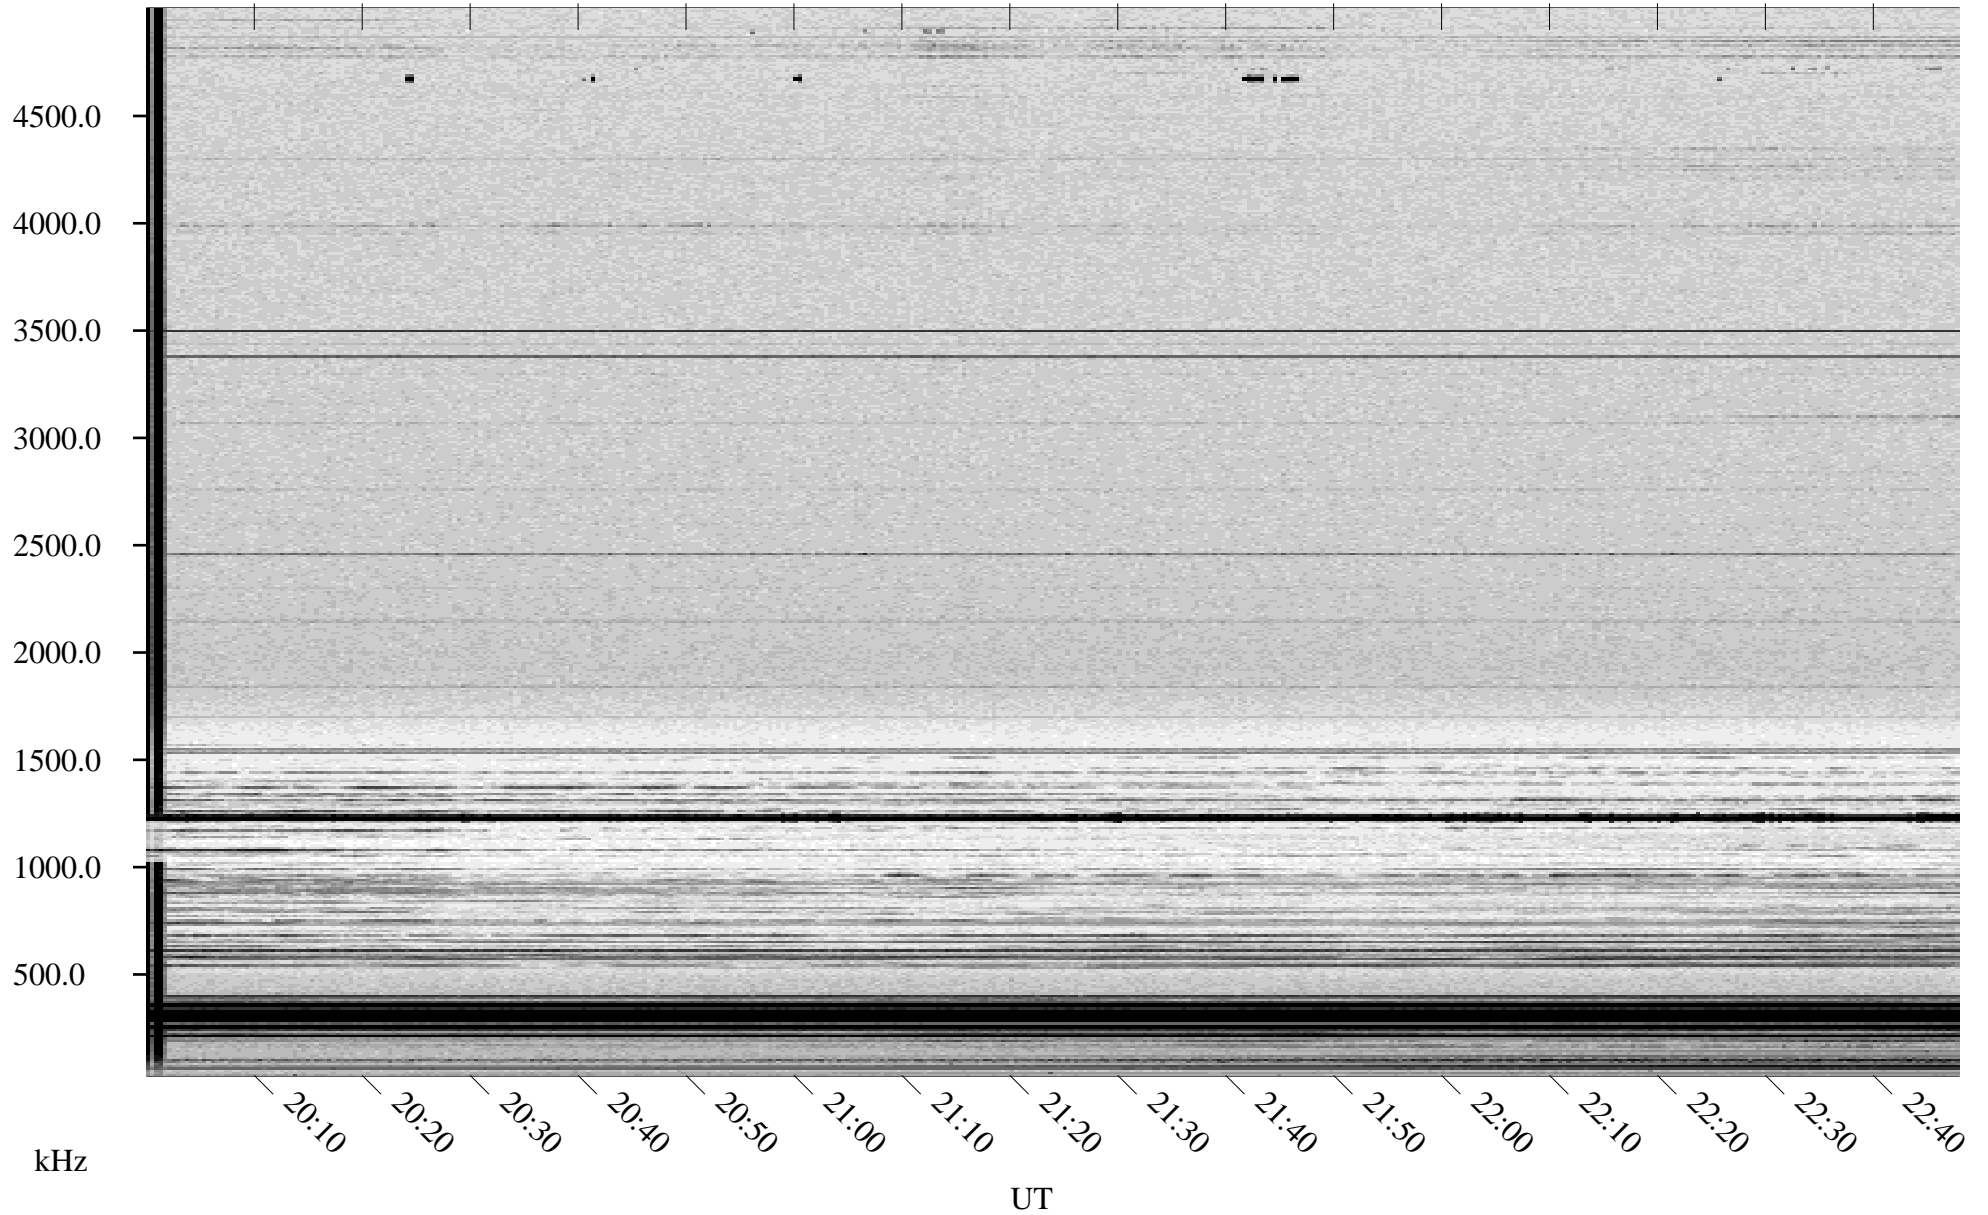

01/07/1998 Churchill, Manitoba

Linear Scale Black = 161 White = 15

ch98007l.r00m max_12

Page 1

01/07/1998 Churchill, Manitoba

Linear Scale Black = 161 White = 15

ch98007l.r00m max_12

Page 2

01/08/1998 Churchill, Manitoba

Linear Scale Black = 161 White = 15

ch98007l.r00m max_12

Page 3

01/08/1998 Churchill, Manitoba

Linear Scale Black = 161 White = 15

ch98007l.r00m max_12

Page 4

01/08/1998 Churchill, Manitoba

Linear Scale Black = 161 White = 15

ch98007l.r00m max_12

Page 5

01/08/1998 Churchill, Manitoba

Linear Scale Black = 161 White = 15

ch98007l.r00m max_12

Page 6

01/08/1998 Churchill, Manitoba

Linear Scale Black = 161 White = 15

ch98007l.r00m max_12

Page 7

01/08/1998 Churchill, Manitoba

Linear Scale Black = 161 White = 15

ch98007l.r00m max_12

Page 8