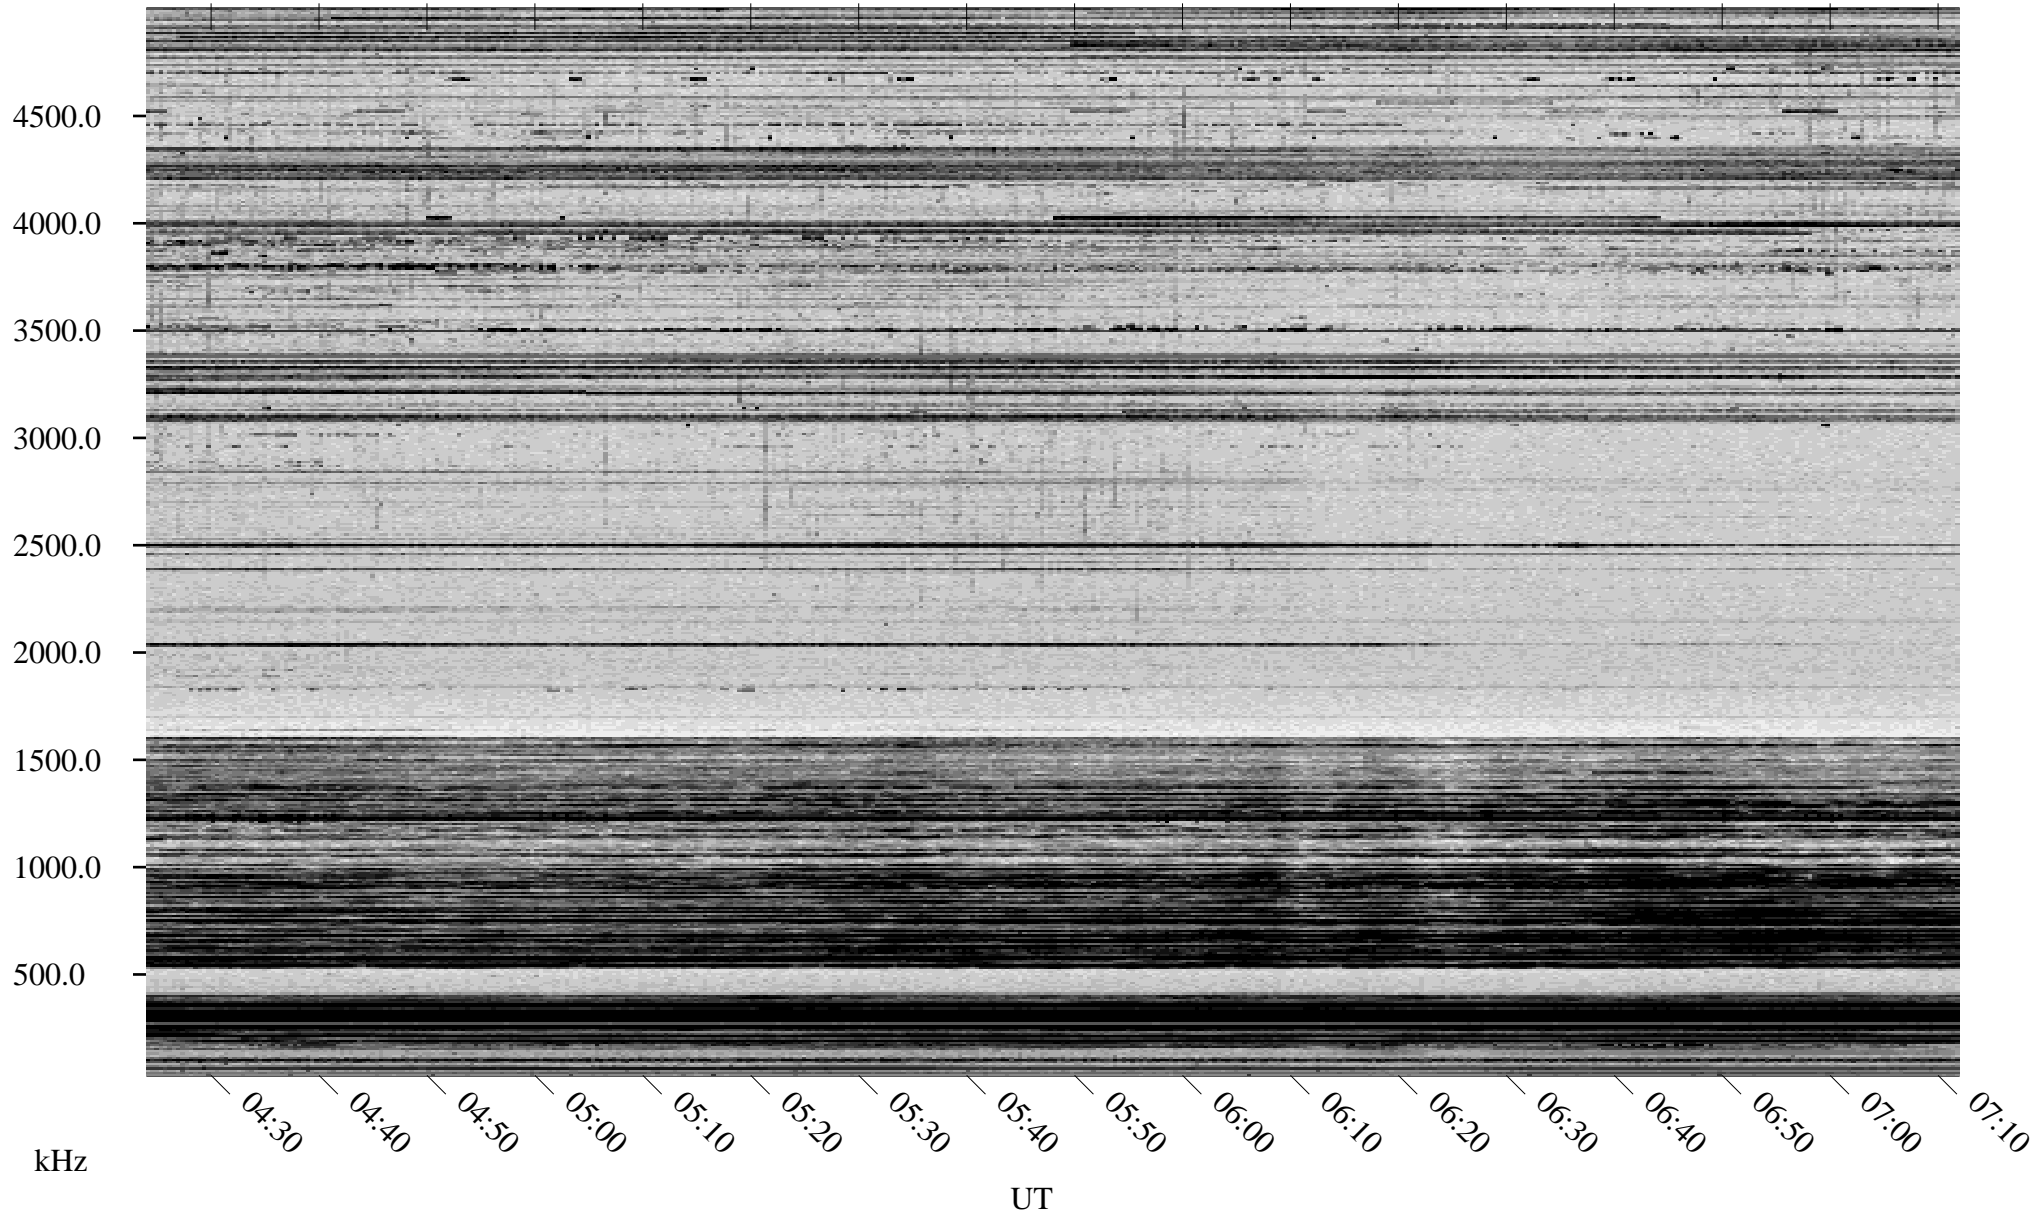

01/07/1998 Churchill, Manitoba

Linear Scale Black = 161 White = 15

ch98007l.r00m max_12

Page 1

01/07/1998 Churchill, Manitoba

Linear Scale Black = 161 White = 15

ch98007l.r00m max_12

Page 2

01/08/1998 Churchill, Manitoba

Linear Scale Black = 161 White = 15

ch98007l.r00m max_12

Page 3

01/08/1998 Churchill, Manitoba

Linear Scale Black = 161 White = 15

ch98007l.r00m max_12

Page 4

01/08/1998 Churchill, Manitoba

Linear Scale Black = 161 White = 15

ch98007l.r00m max_12

Page 5

01/08/1998 Churchill, Manitoba

Linear Scale Black = 161 White = 15

ch98007l.r00m max_12

Page 6

01/08/1998 Churchill, Manitoba

Linear Scale Black = 161 White = 15

ch98007l.r00m max_12

Page 7

01/08/1998 Churchill, Manitoba

Linear Scale Black = 161 White = 15

ch98007l.r00m max_12

Page 8