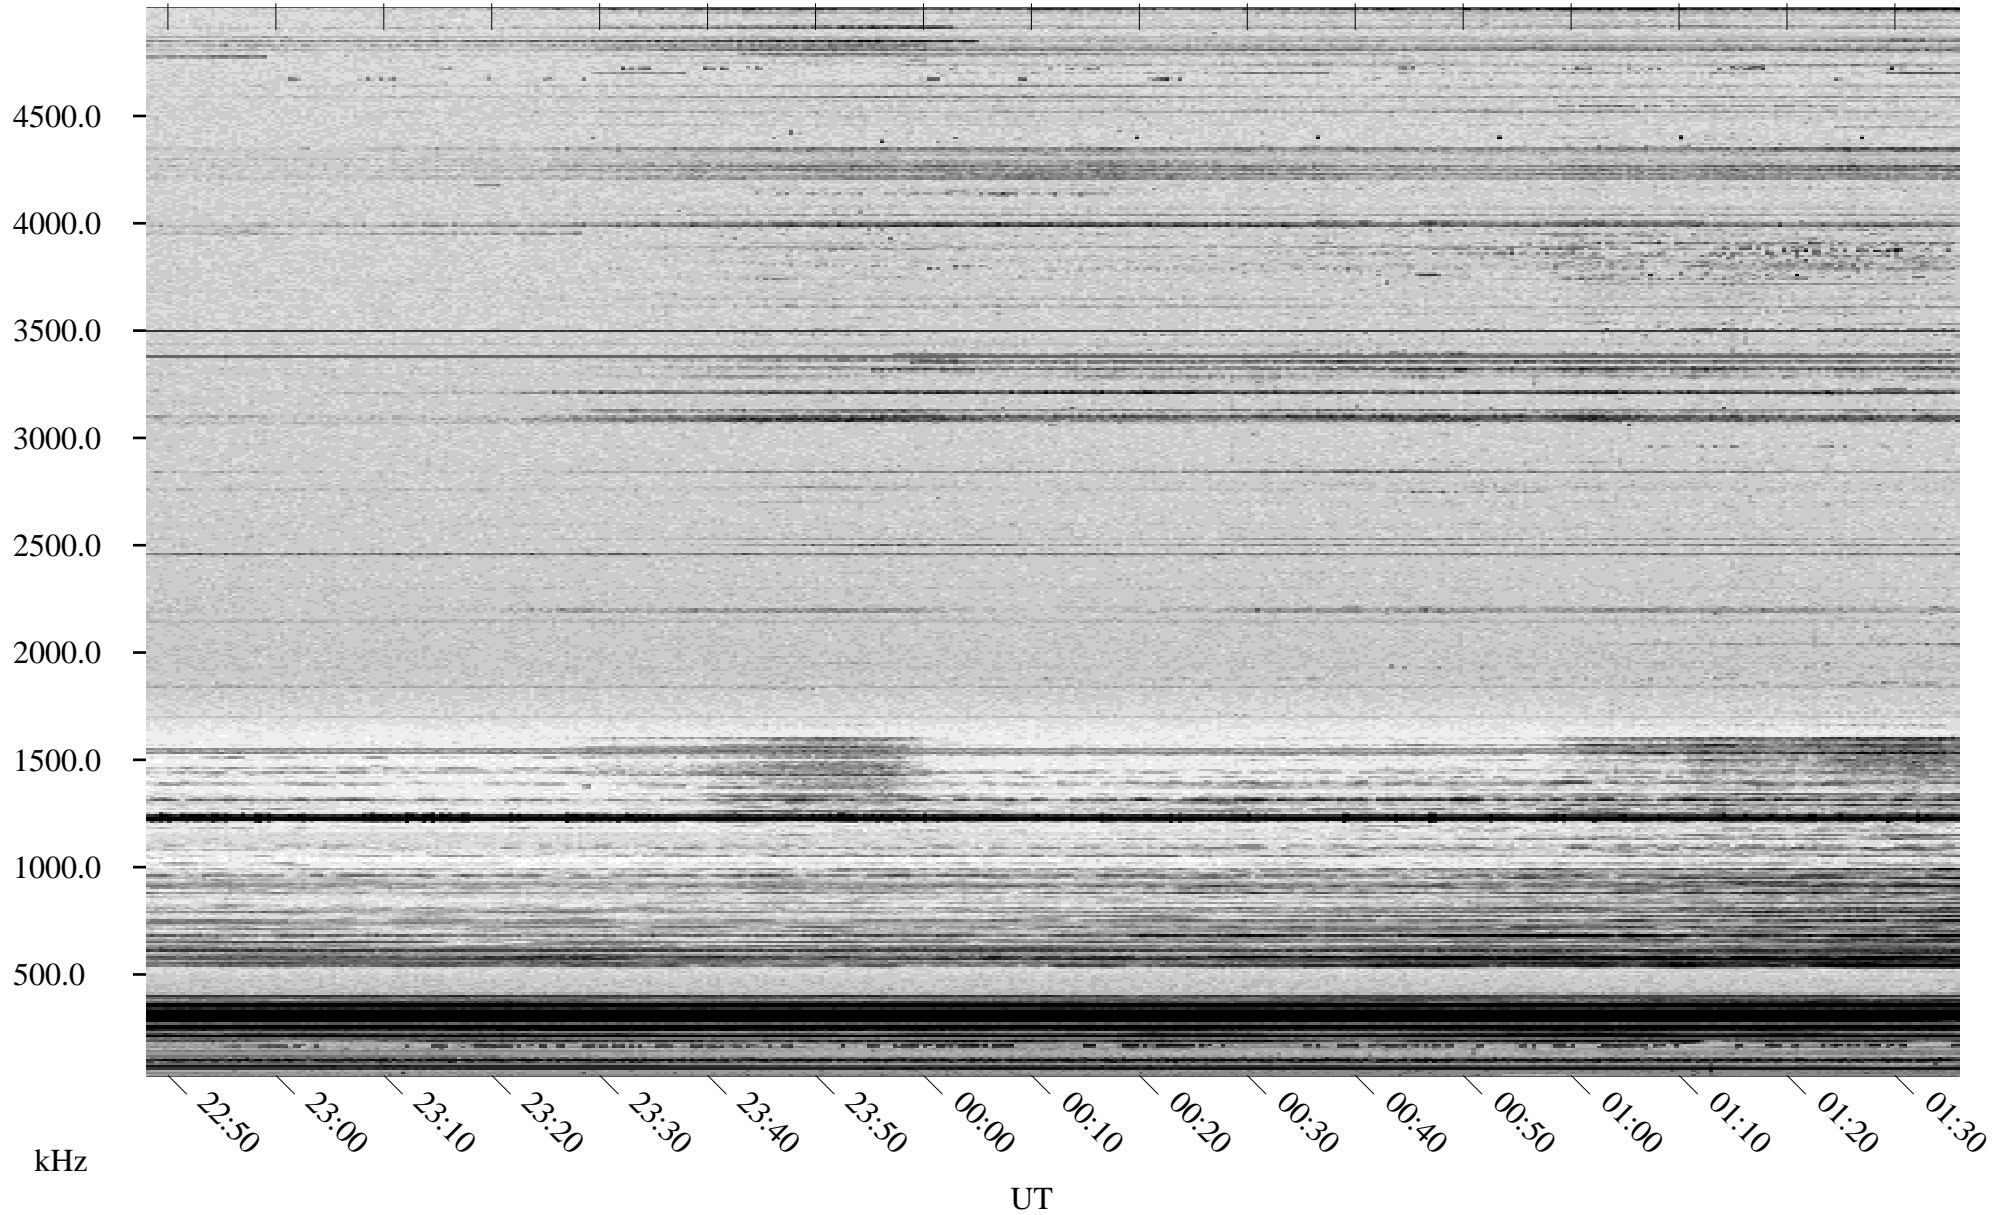

01/07/1998 Churchill, Manitoba

Linear Scale Black = 161 White = 15

ch98007l.r00m max_12

Page 1

01/07/1998 Churchill, Manitoba

Linear Scale Black = 161 White = 15

ch98007l.r00m max_12

Page 2

01/08/1998 Churchill, Manitoba

Linear Scale Black = 161 White = 15

ch98007l.r00m max_12

Page 3

01/08/1998 Churchill, Manitoba

Linear Scale Black = 161 White = 15

ch98007l.r00m max_12

Page 4

01/08/1998 Churchill, Manitoba

Linear Scale Black = 161 White = 15

ch98007l.r00m max_12

Page 5

01/08/1998 Churchill, Manitoba

Linear Scale Black = 161 White = 15

ch98007l.r00m max_12

Page 6

01/08/1998 Churchill, Manitoba

Linear Scale Black = 161 White = 15

ch98007l.r00m max_12

Page 7

01/08/1998 Churchill, Manitoba

Linear Scale Black = 161 White = 15

ch98007l.r00m max_12

Page 8