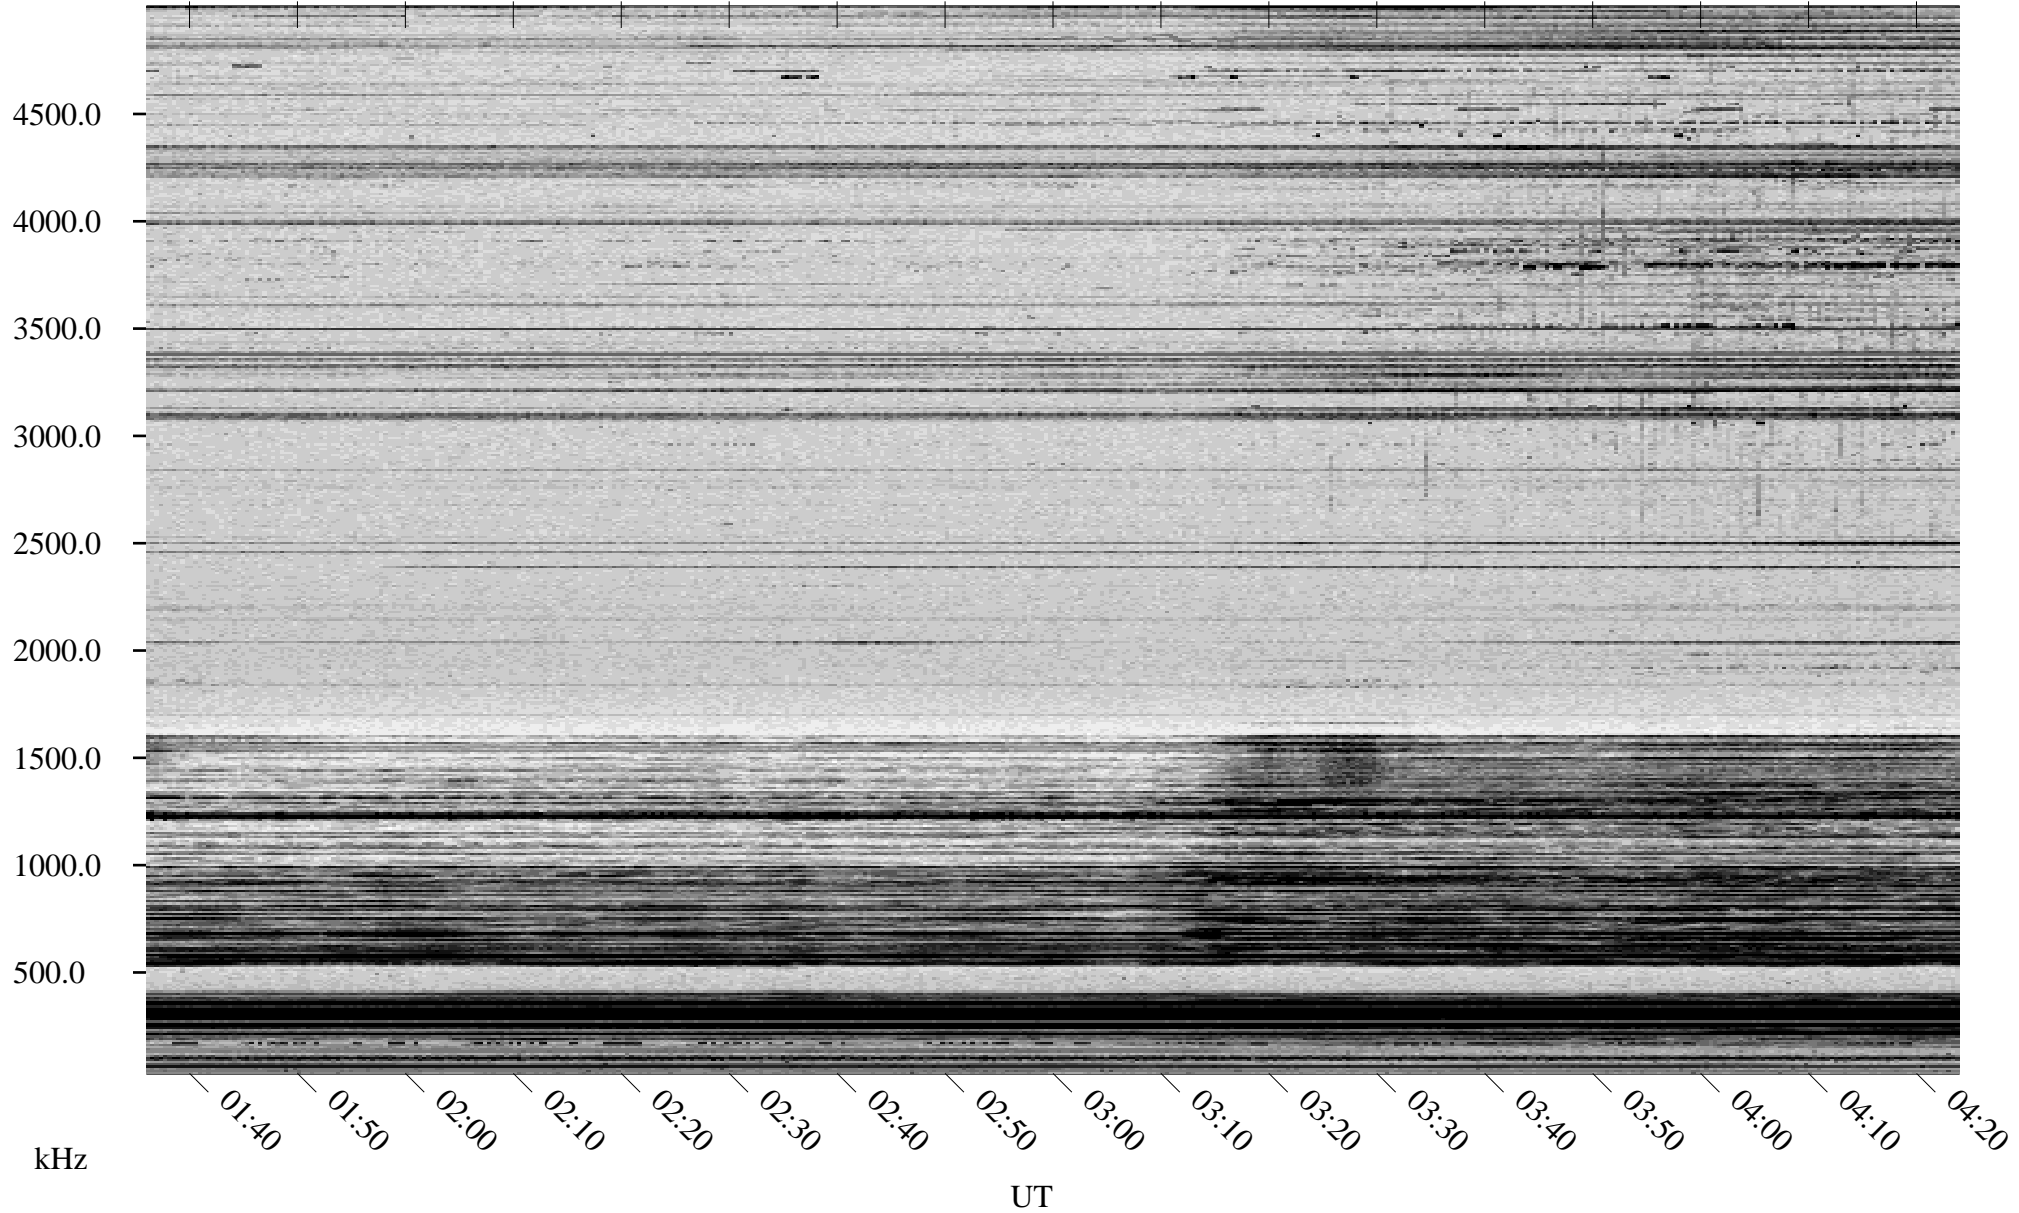

01/07/1998 Churchill, Manitoba

Linear Scale Black = 161 White = 15

ch98007l.r00m max_12

Page 1

01/07/1998 Churchill, Manitoba

Linear Scale Black = 161 White = 15

ch98007l.r00m max_12

Page 2

01/08/1998 Churchill, Manitoba

Linear Scale Black = 161 White = 15

ch98007l.r00m max_12

Page 3

01/08/1998 Churchill, Manitoba

Linear Scale Black = 161 White = 15

ch98007l.r00m max_12

Page 4

01/08/1998 Churchill, Manitoba

Linear Scale Black = 161 White = 15

ch98007l.r00m max_12

Page 5

01/08/1998 Churchill, Manitoba

Linear Scale Black = 161 White = 15

ch98007l.r00m max_12

Page 6

01/08/1998 Churchill, Manitoba

Linear Scale Black = 161 White = 15

ch98007l.r00m max_12

Page 7

01/08/1998 Churchill, Manitoba

Linear Scale Black = 161 White = 15

ch98007l.r00m max_12

Page 8