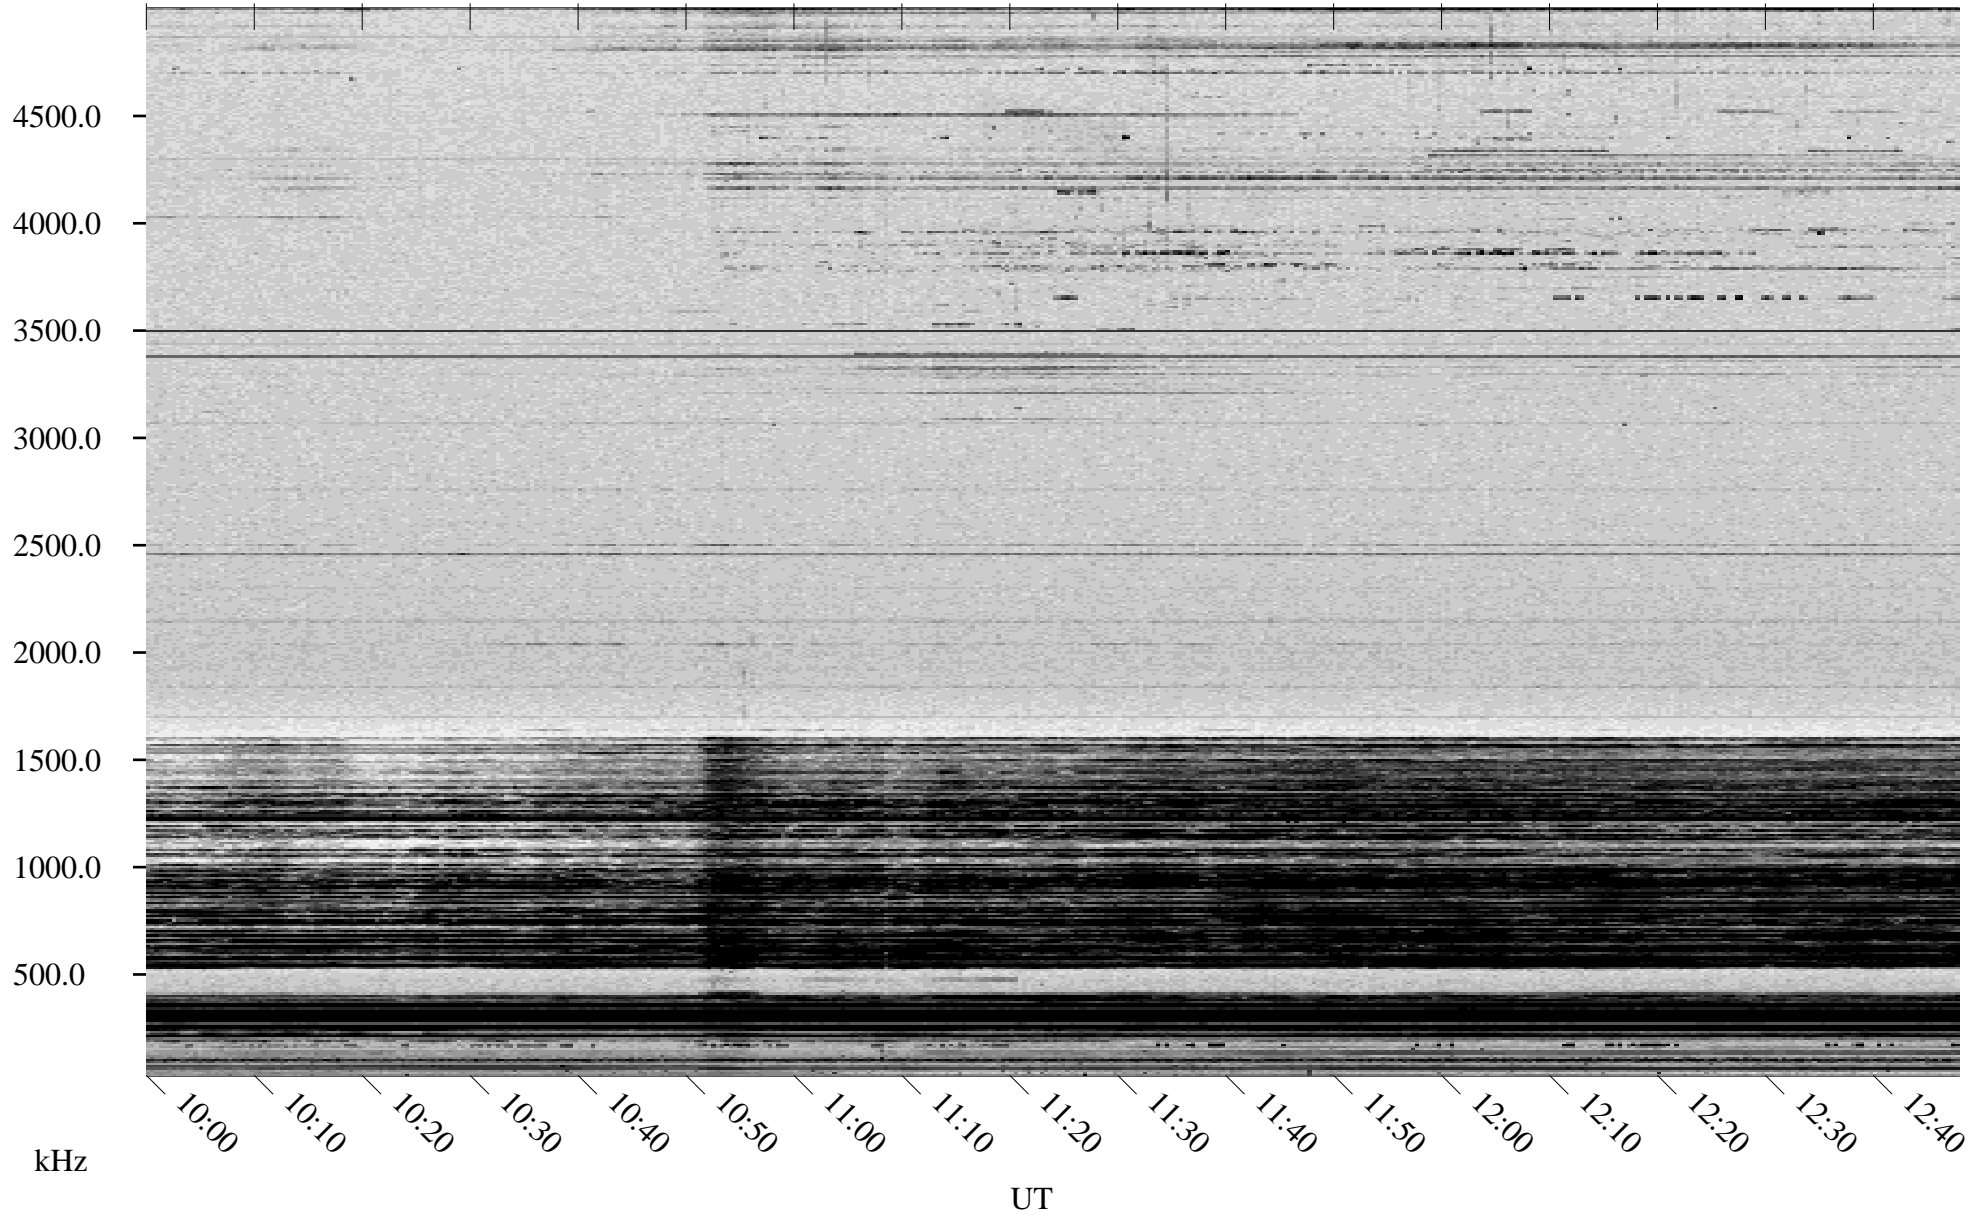

01/07/1998 Churchill, Manitoba

Linear Scale Black = 161 White = 15

ch98007l.r00m max_12

Page 1

01/07/1998 Churchill, Manitoba

Linear Scale Black = 161 White = 15

ch98007l.r00m max_12

Page 2

01/08/1998 Churchill, Manitoba

Linear Scale Black = 161 White = 15

ch98007l.r00m max_12

Page 3

01/08/1998 Churchill, Manitoba

Linear Scale Black = 161 White = 15

ch98007l.r00m max_12

Page 4

01/08/1998 Churchill, Manitoba

Linear Scale Black = 161 White = 15

ch98007l.r00m max_12

Page 5

01/08/1998 Churchill, Manitoba

Linear Scale Black = 161 White = 15

ch98007l.r00m max_12

Page 6

01/08/1998 Churchill, Manitoba

Linear Scale Black = 161 White = 15

ch98007l.r00m max_12

Page 7

01/08/1998 Churchill, Manitoba

Linear Scale Black = 161 White = 15

ch98007l.r00m max_12

Page 8