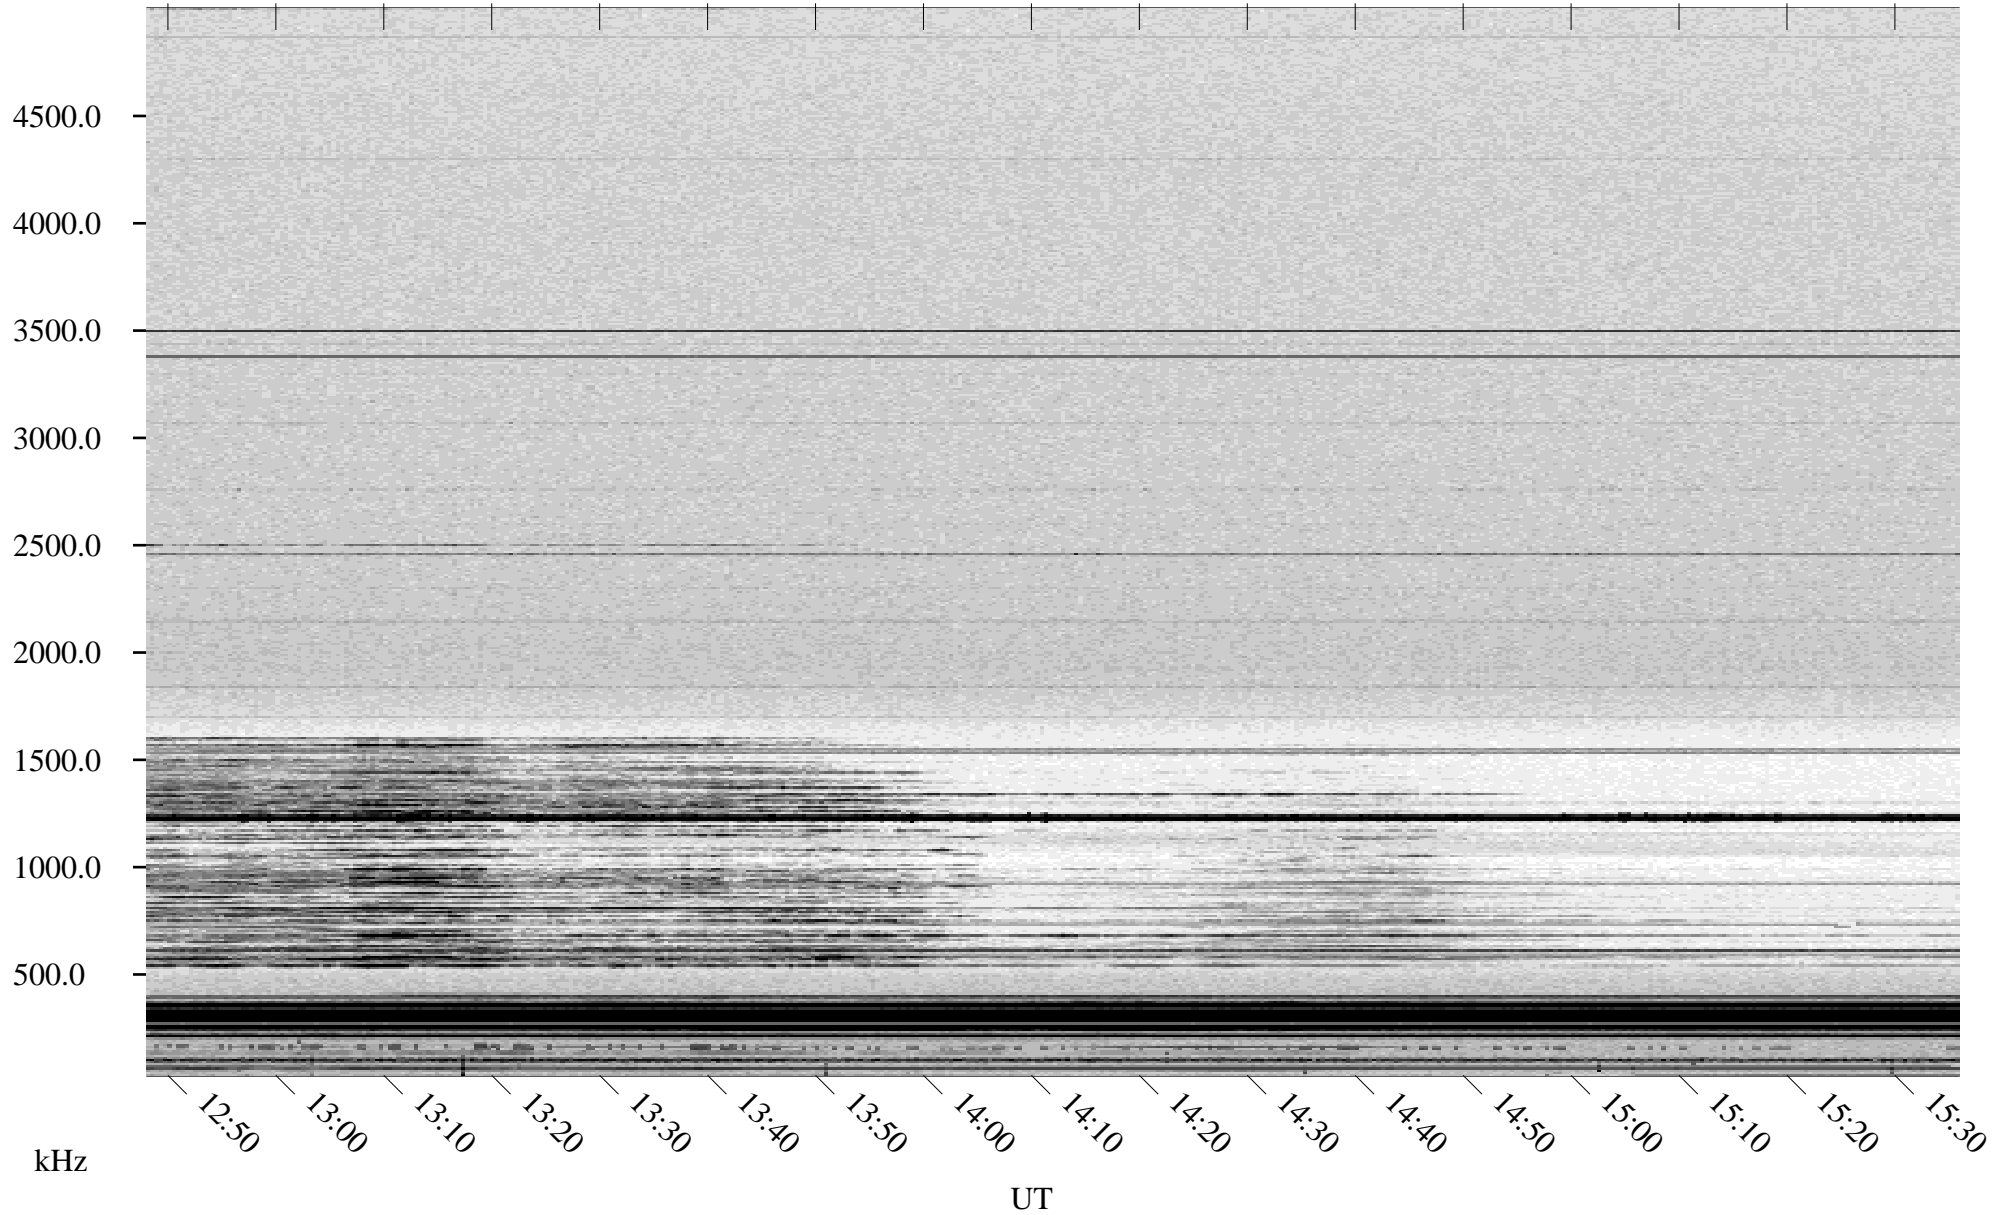

# 01/09/1998 Churchill, Manitoba

Linear Scale    Black = 161    White = 15

ch98008l.r00m max\_12

Page 6

# 01/09/1998 Churchill, Manitoba

Linear Scale    Black = 161    White = 15

ch98008l.r00m max\_12

Page 7

# 01/09/1998 Churchill, Manitoba

Linear Scale    Black = 161    White = 15

ch98008l.r00m max\_12

Page 8