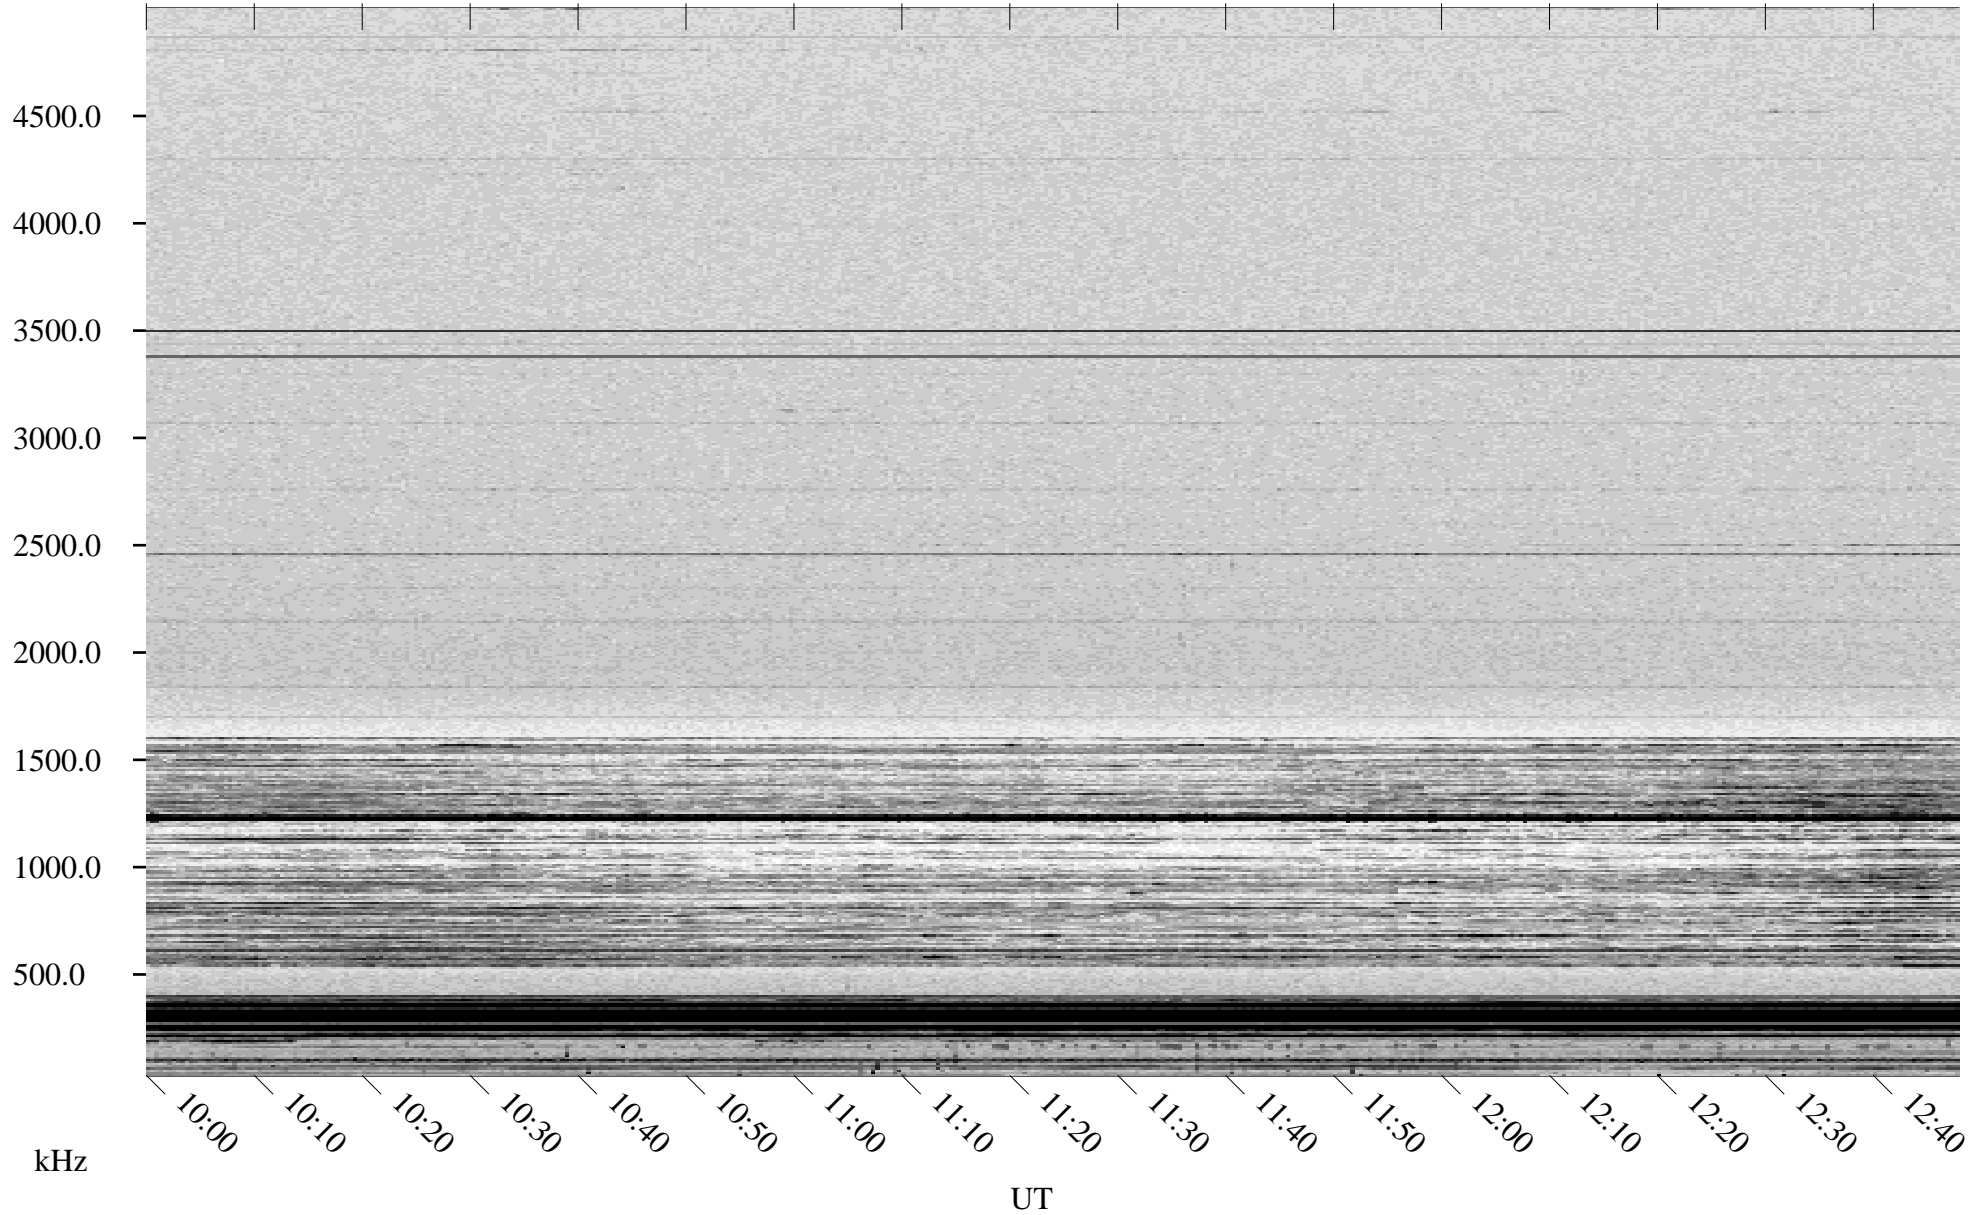

# 01/09/1998 Churchill, Manitoba

Linear Scale    Black = 161    White = 15

ch98008l.r00m max\_12

Page 5

# 01/09/1998 Churchill, Manitoba

Linear Scale    Black = 161    White = 15

ch98008l.r00m max\_12

Page 6

# 01/09/1998 Churchill, Manitoba

Linear Scale    Black = 161    White = 15

ch98008l.r00m max\_12

Page 7