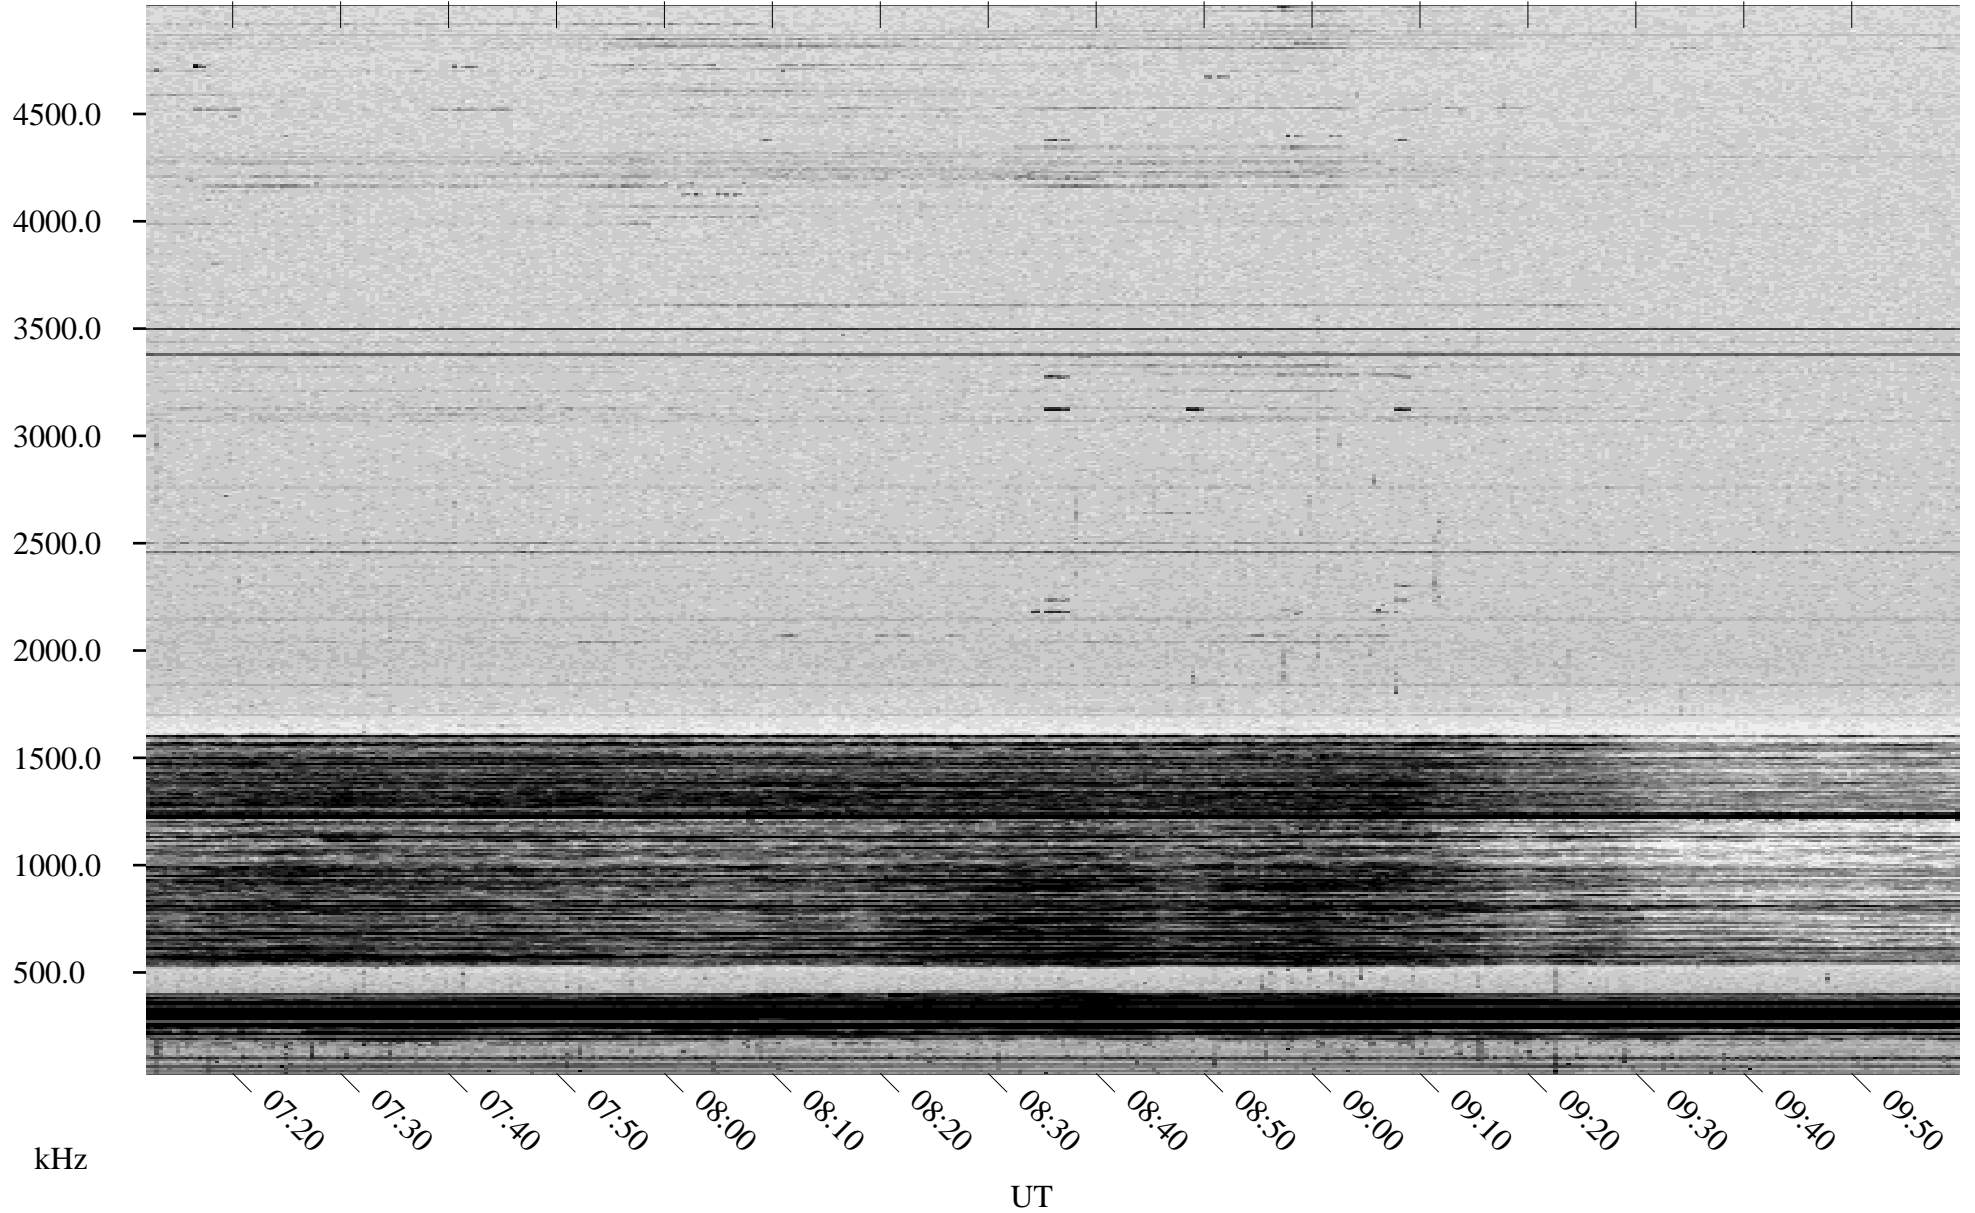

# 01/09/1998 Churchill, Manitoba

Linear Scale    Black = 161    White = 15

ch98008l.r00m max\_12

Page 3

# 01/09/1998 Churchill, Manitoba

Linear Scale    Black = 161    White = 15

ch98008l.r00m max\_12

Page 4

# 01/09/1998 Churchill, Manitoba

Linear Scale    Black = 161    White = 15

ch98008l.r00m max\_12

Page 5

# 01/09/1998 Churchill, Manitoba

Linear Scale    Black = 161    White = 15

ch98008l.r00m max\_12

Page 6