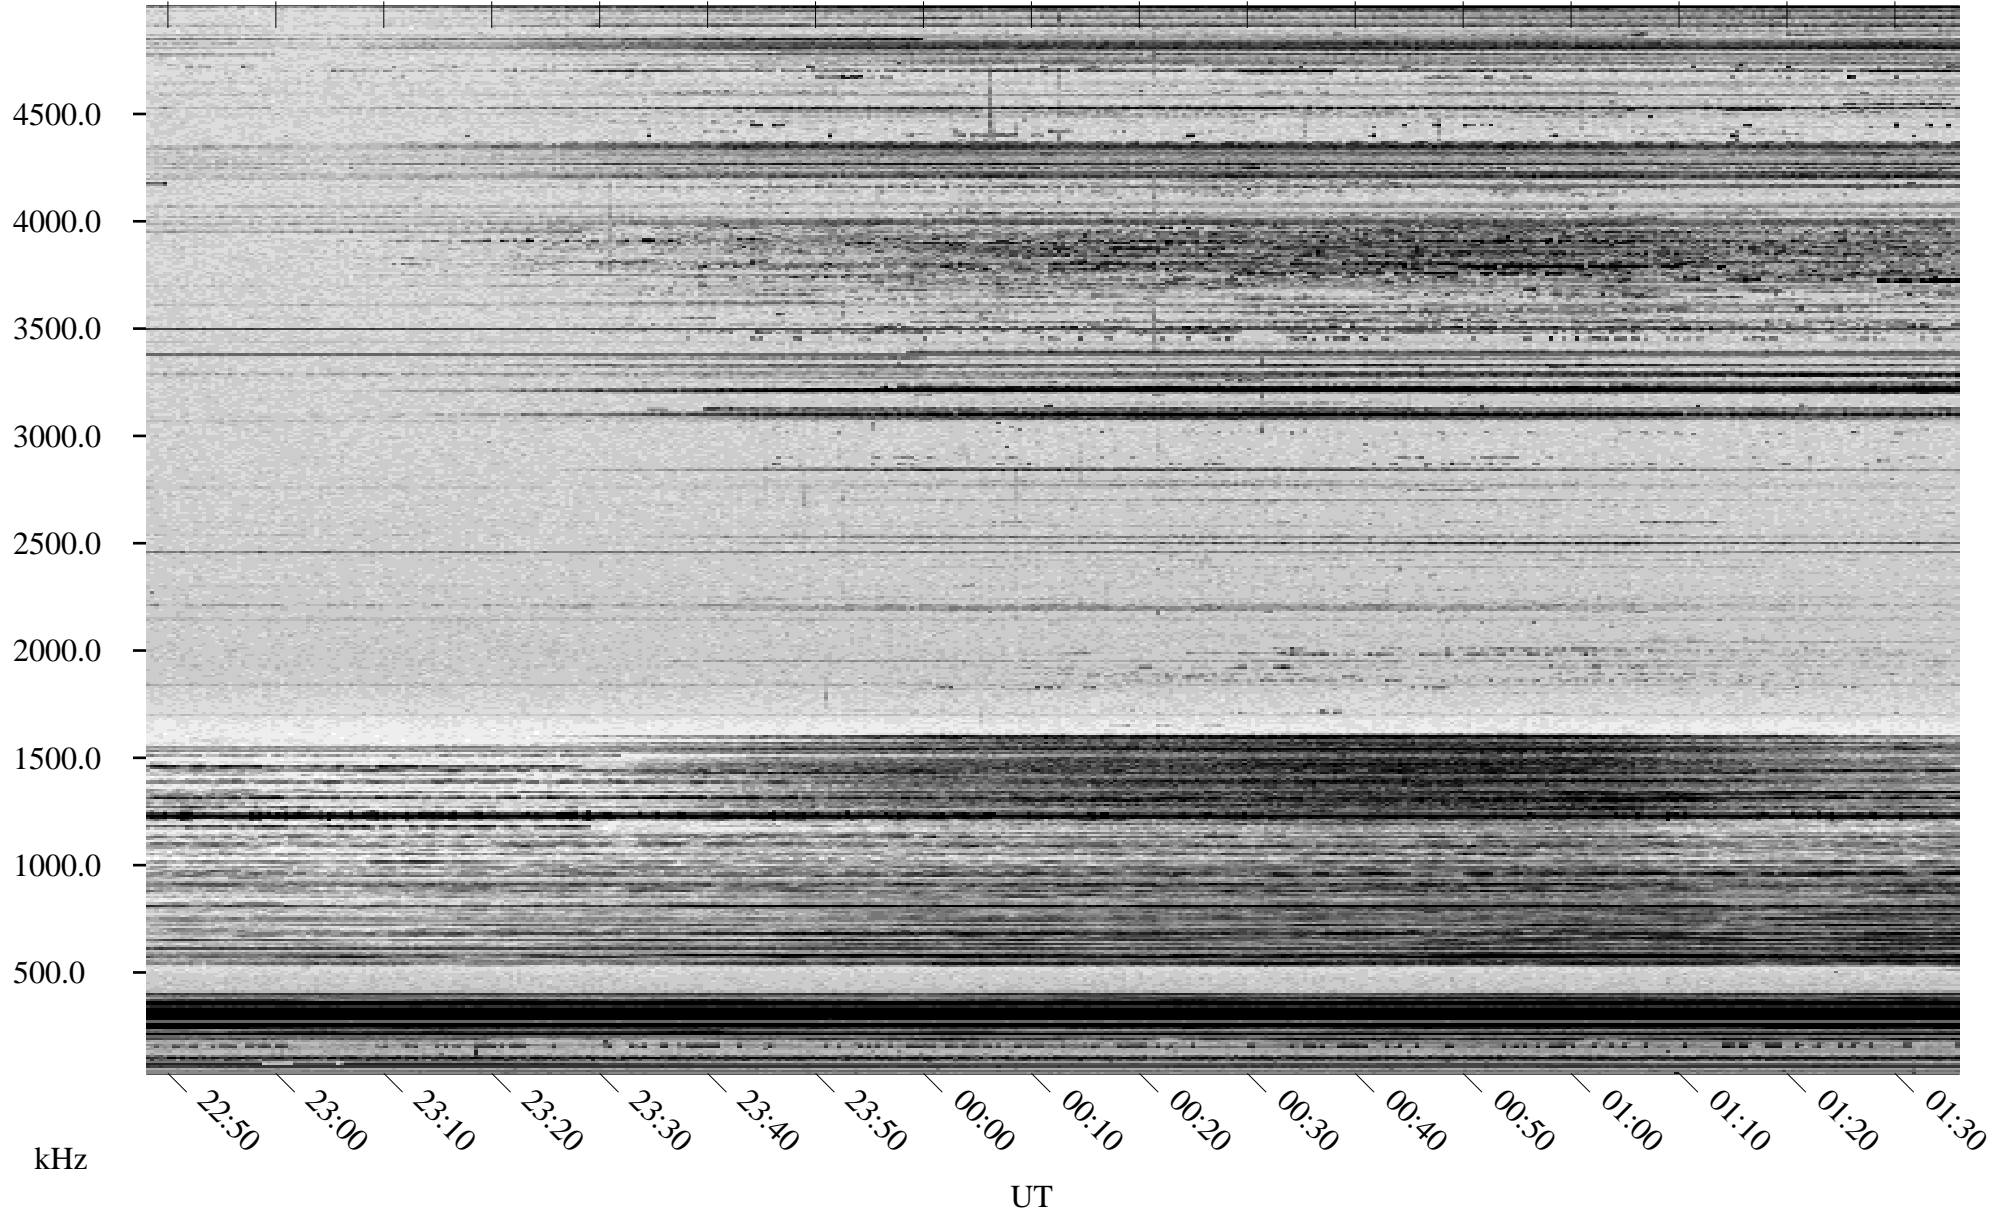

01/09/1998 Churchill, Manitoba

Linear Scale Black = 161 White = 15

ch98009l.r00m max_12

Page 1

01/09/1998 Churchill, Manitoba

Linear Scale Black = 161 White = 15

ch98009l.r00m max_12

Page 2

01/10/1998 Churchill, Manitoba

Linear Scale Black = 161 White = 15

ch98009l.r00m max_12

Page 3

01/10/1998 Churchill, Manitoba

Linear Scale Black = 161 White = 15

ch98009l.r00m max_12

Page 4

01/10/1998 Churchill, Manitoba

Linear Scale Black = 161 White = 15

ch98009l.r00m max_12

Page 5

01/10/1998 Churchill, Manitoba

Linear Scale Black = 161 White = 15

ch98009l.r00m max_12

Page 6

01/10/1998 Churchill, Manitoba

Linear Scale Black = 161 White = 15

ch98009l.r00m max_12

Page 7

01/10/1998 Churchill, Manitoba

Linear Scale Black = 161 White = 15

ch98009l.r00m max_12

Page 8