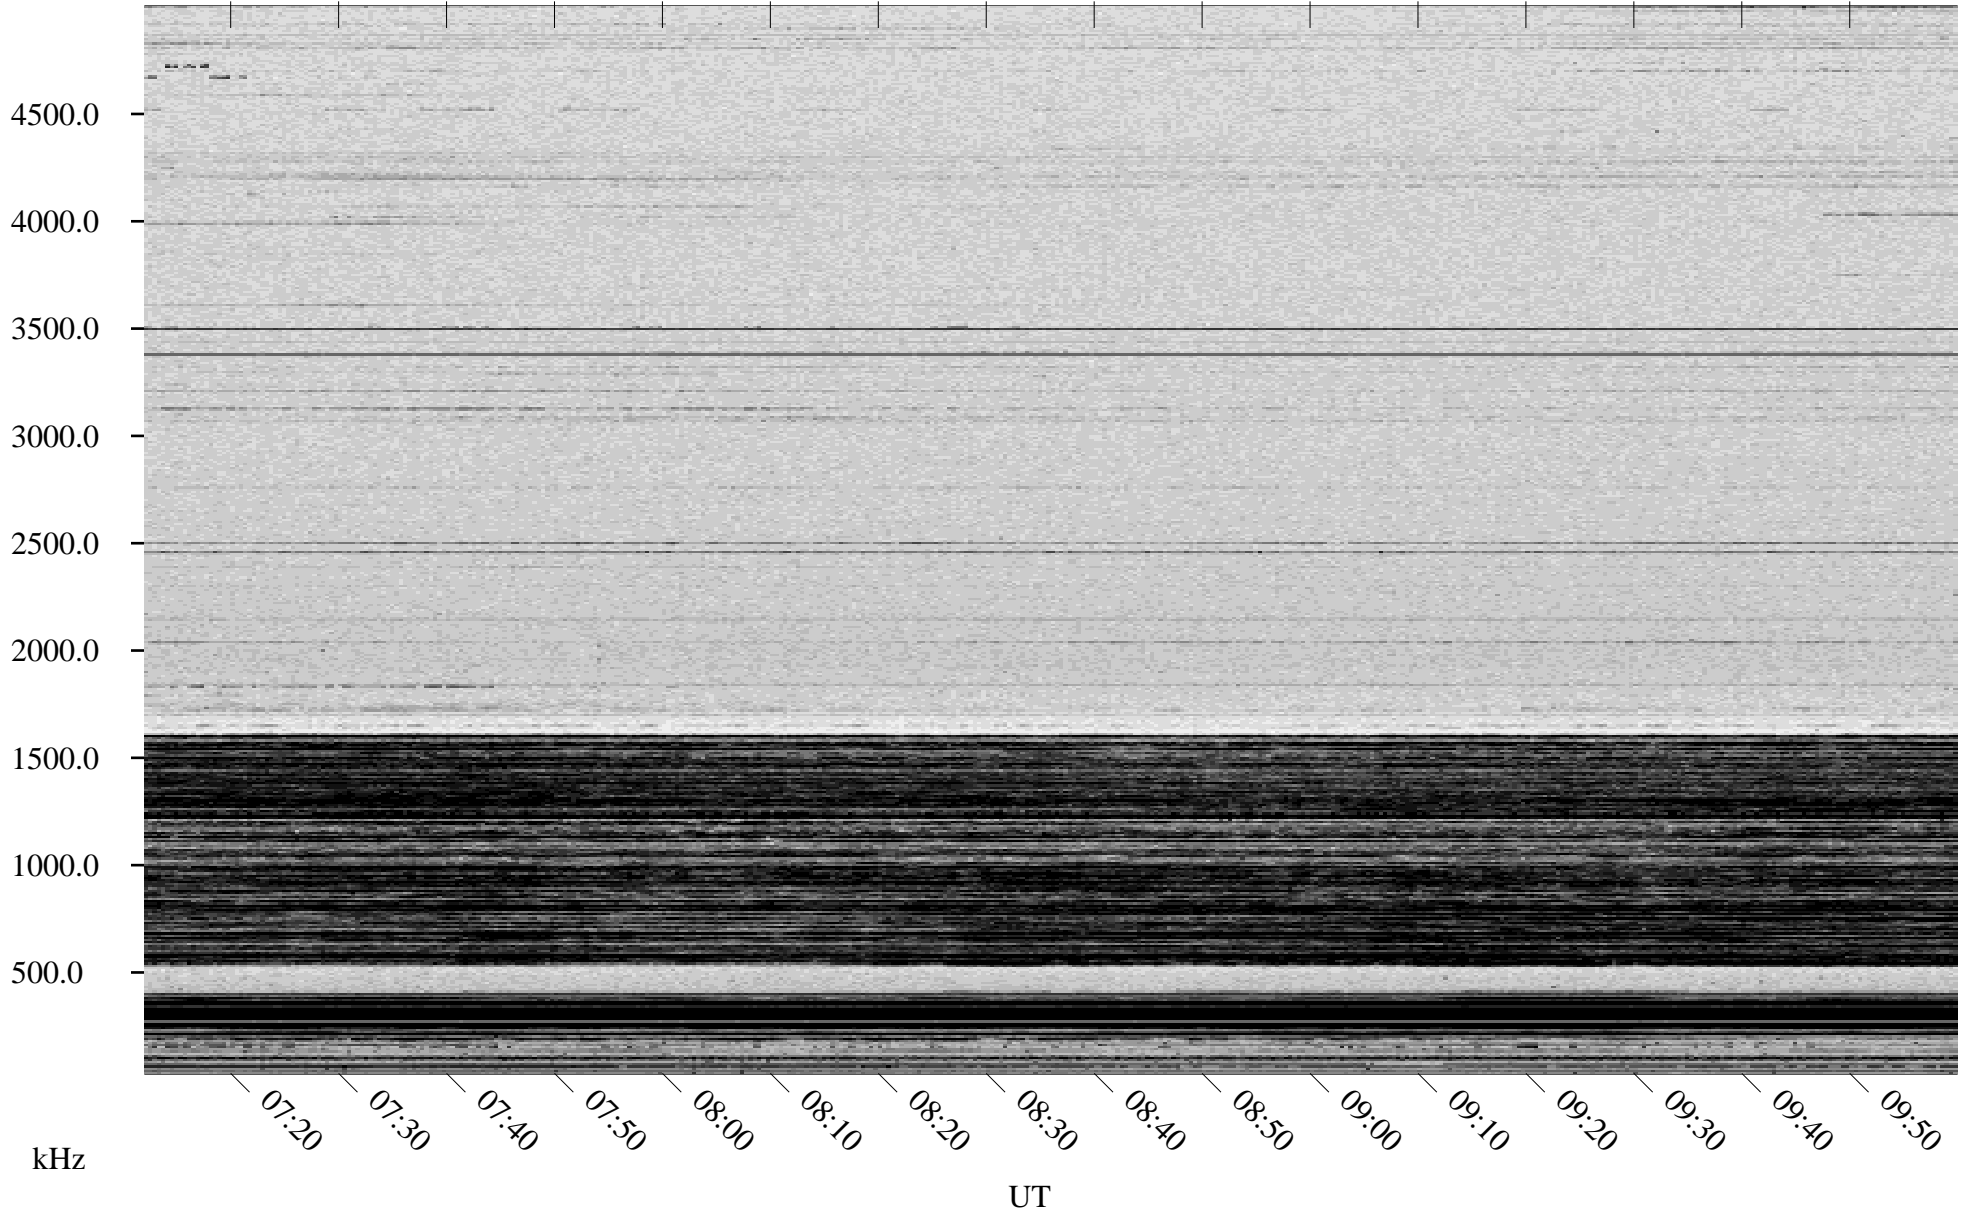

01/09/1998 Churchill, Manitoba

Linear Scale Black = 161 White = 15

ch98009l.r00m max_12

Page 1

01/09/1998 Churchill, Manitoba

Linear Scale Black = 161 White = 15

ch98009l.r00m max_12

Page 2

01/10/1998 Churchill, Manitoba

Linear Scale Black = 161 White = 15

ch98009l.r00m max_12

Page 3

01/10/1998 Churchill, Manitoba

Linear Scale Black = 161 White = 15

ch98009l.r00m max_12

Page 4

01/10/1998 Churchill, Manitoba

Linear Scale Black = 161 White = 15

ch98009l.r00m max_12

Page 5

01/10/1998 Churchill, Manitoba

Linear Scale Black = 161 White = 15

ch98009l.r00m max_12

Page 6

01/10/1998 Churchill, Manitoba

Linear Scale Black = 161 White = 15

ch98009l.r00m max_12

Page 7

01/10/1998 Churchill, Manitoba

Linear Scale Black = 161 White = 15

ch98009l.r00m max_12

Page 8