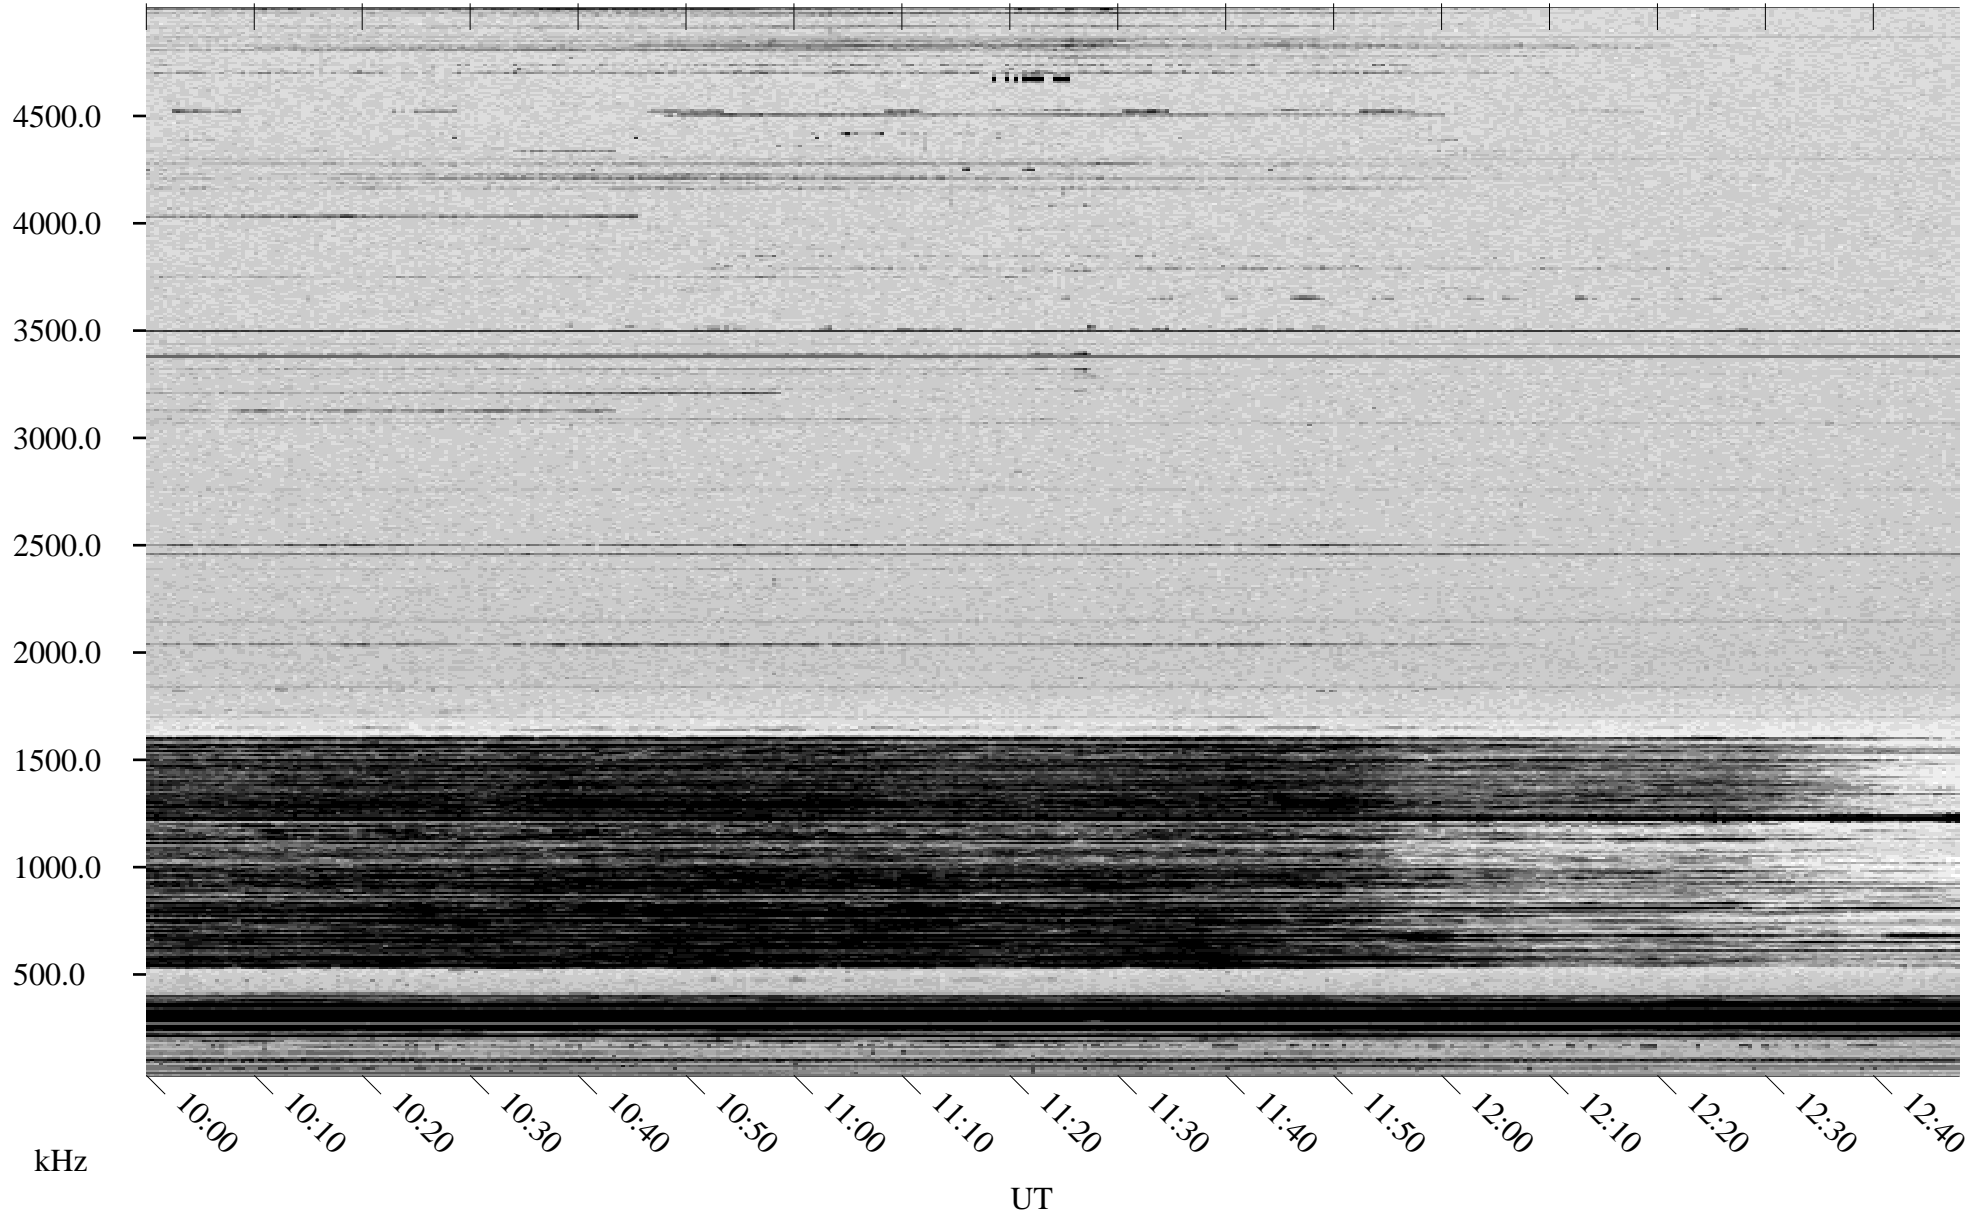

01/09/1998 Churchill, Manitoba

Linear Scale Black = 161 White = 15

ch98009l.r00m max_12

Page 1

01/09/1998 Churchill, Manitoba

Linear Scale Black = 161 White = 15

ch98009l.r00m max_12

Page 2

01/10/1998 Churchill, Manitoba

Linear Scale Black = 161 White = 15

ch98009l.r00m max_12

Page 3

01/10/1998 Churchill, Manitoba

Linear Scale Black = 161 White = 15

ch98009l.r00m max_12

Page 4

01/10/1998 Churchill, Manitoba

Linear Scale Black = 161 White = 15

ch98009l.r00m max_12

Page 5

01/10/1998 Churchill, Manitoba

Linear Scale Black = 161 White = 15

ch98009l.r00m max_12

Page 6

01/10/1998 Churchill, Manitoba

Linear Scale Black = 161 White = 15

ch98009l.r00m max_12

Page 7

01/10/1998 Churchill, Manitoba

Linear Scale Black = 161 White = 15

ch98009l.r00m max_12

Page 8