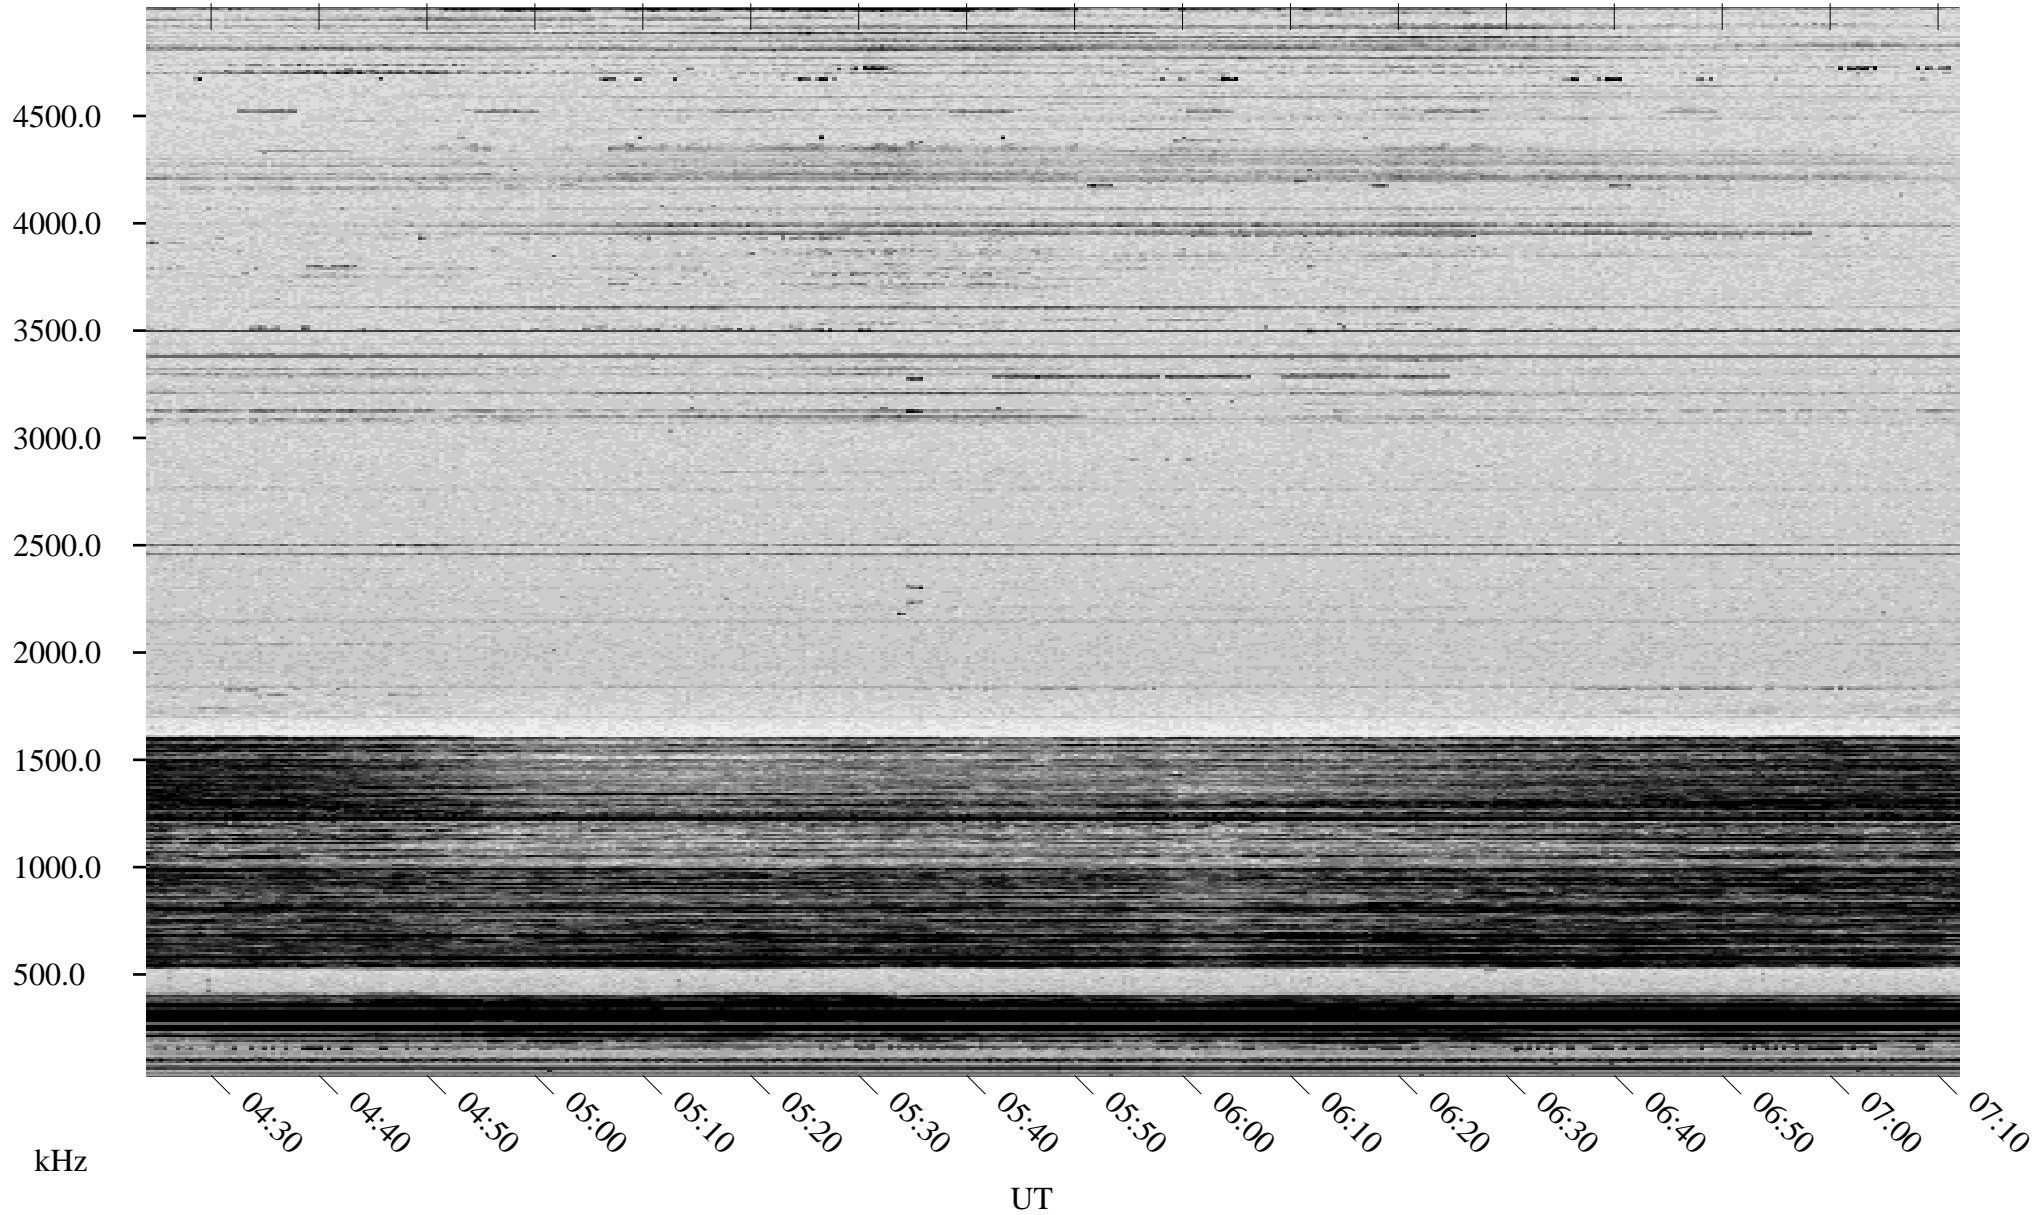

01/09/1998 Churchill, Manitoba

Linear Scale Black = 161 White = 15

ch98009l.r00m max_12

Page 1

01/09/1998 Churchill, Manitoba

Linear Scale Black = 161 White = 15

ch98009l.r00m max_12

Page 2

01/10/1998 Churchill, Manitoba

Linear Scale Black = 161 White = 15

ch98009l.r00m max_12

Page 3

01/10/1998 Churchill, Manitoba

Linear Scale Black = 161 White = 15

ch98009l.r00m max_12

Page 4

01/10/1998 Churchill, Manitoba

Linear Scale Black = 161 White = 15

ch98009l.r00m max_12

Page 5

01/10/1998 Churchill, Manitoba

Linear Scale Black = 161 White = 15

ch98009l.r00m max_12

Page 6

01/10/1998 Churchill, Manitoba

Linear Scale Black = 161 White = 15

ch98009l.r00m max_12

Page 7

01/10/1998 Churchill, Manitoba

Linear Scale Black = 161 White = 15

ch98009l.r00m max_12

Page 8