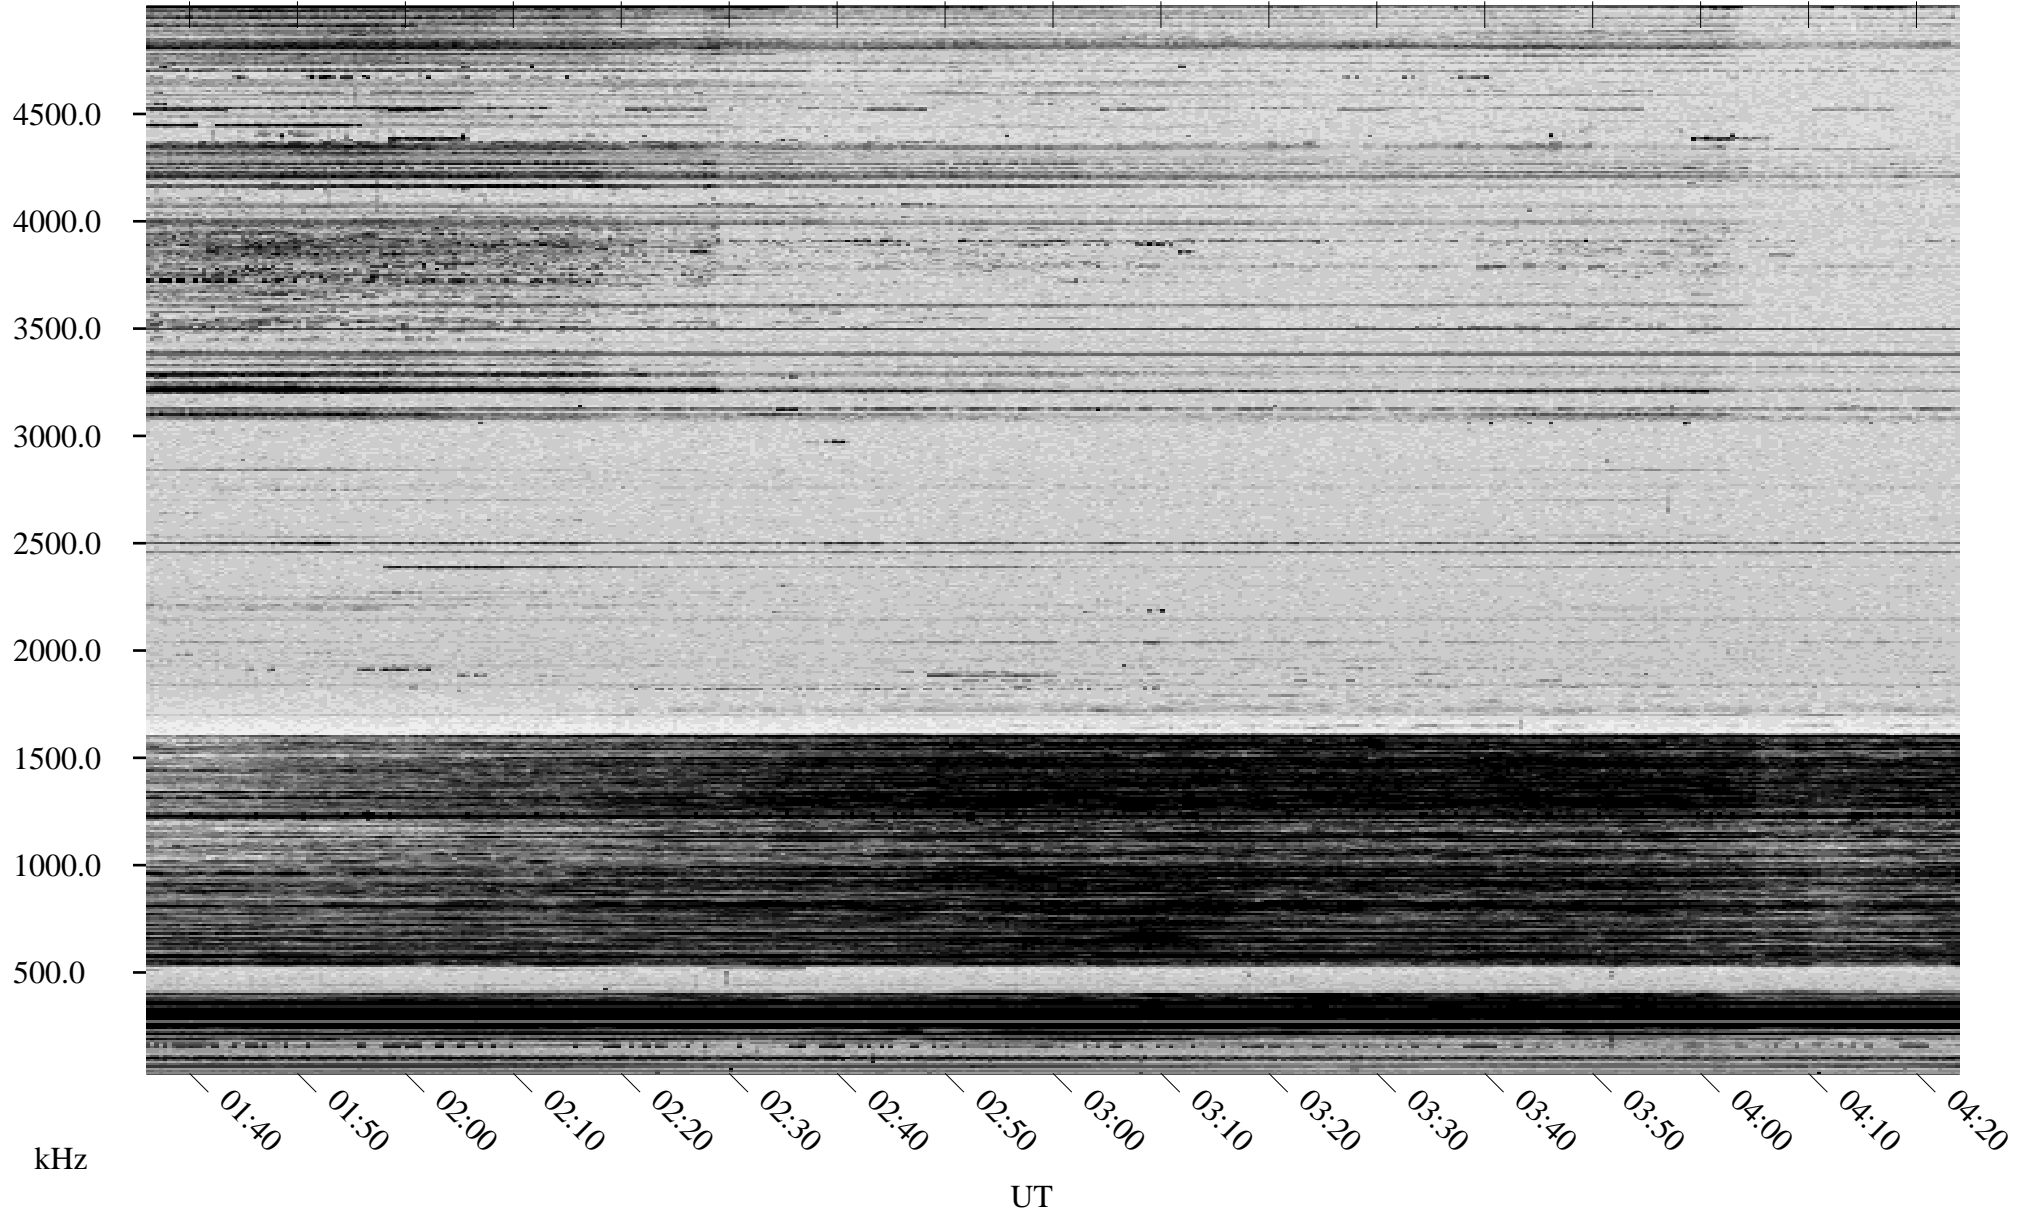

01/09/1998 Churchill, Manitoba

Linear Scale Black = 161 White = 15

ch98009l.r00m max_12

Page 1

01/09/1998 Churchill, Manitoba

Linear Scale Black = 161 White = 15

ch98009l.r00m max_12

Page 2

01/10/1998 Churchill, Manitoba

Linear Scale Black = 161 White = 15

ch98009l.r00m max_12

Page 3

01/10/1998 Churchill, Manitoba

Linear Scale Black = 161 White = 15

ch98009l.r00m max_12

Page 4

01/10/1998 Churchill, Manitoba

Linear Scale Black = 161 White = 15

ch98009l.r00m max_12

Page 5

01/10/1998 Churchill, Manitoba

Linear Scale Black = 161 White = 15

ch98009l.r00m max_12

Page 6

01/10/1998 Churchill, Manitoba

Linear Scale Black = 161 White = 15

ch98009l.r00m max_12

Page 7

01/10/1998 Churchill, Manitoba

Linear Scale Black = 161 White = 15

ch98009l.r00m max_12

Page 8