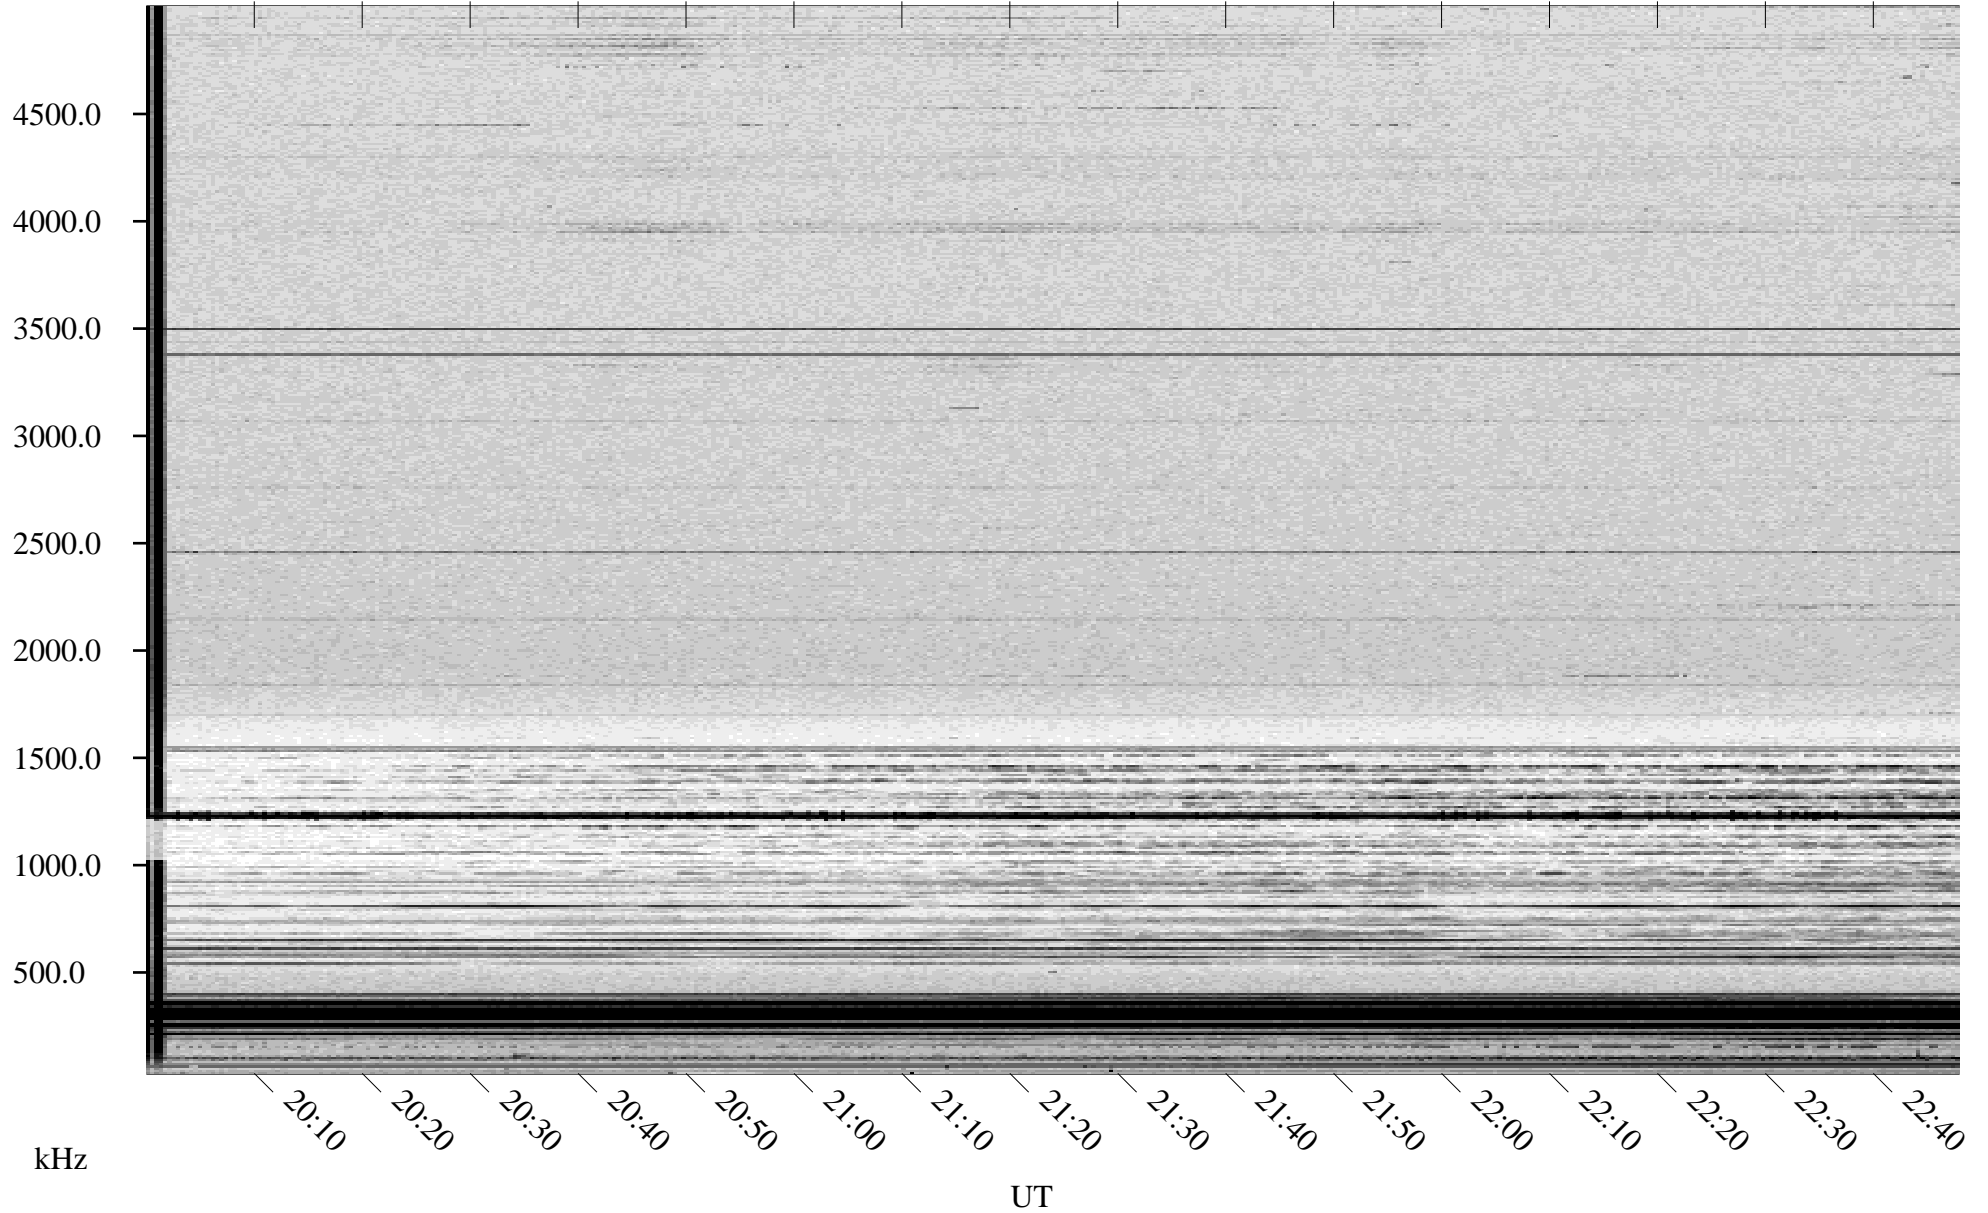

01/09/1998 Churchill, Manitoba

Linear Scale Black = 161 White = 15

ch98009l.r00m max_12

Page 1

01/09/1998 Churchill, Manitoba

Linear Scale Black = 161 White = 15

ch98009l.r00m max_12

Page 2

01/10/1998 Churchill, Manitoba

Linear Scale Black = 161 White = 15

ch98009l.r00m max_12

Page 3

01/10/1998 Churchill, Manitoba

Linear Scale Black = 161 White = 15

ch98009l.r00m max_12

Page 4

01/10/1998 Churchill, Manitoba

Linear Scale Black = 161 White = 15

ch98009l.r00m max_12

Page 5

01/10/1998 Churchill, Manitoba

Linear Scale Black = 161 White = 15

ch98009l.r00m max_12

Page 6

01/10/1998 Churchill, Manitoba

Linear Scale Black = 161 White = 15

ch98009l.r00m max_12

Page 7

01/10/1998 Churchill, Manitoba

Linear Scale Black = 161 White = 15

ch98009l.r00m max_12

Page 8