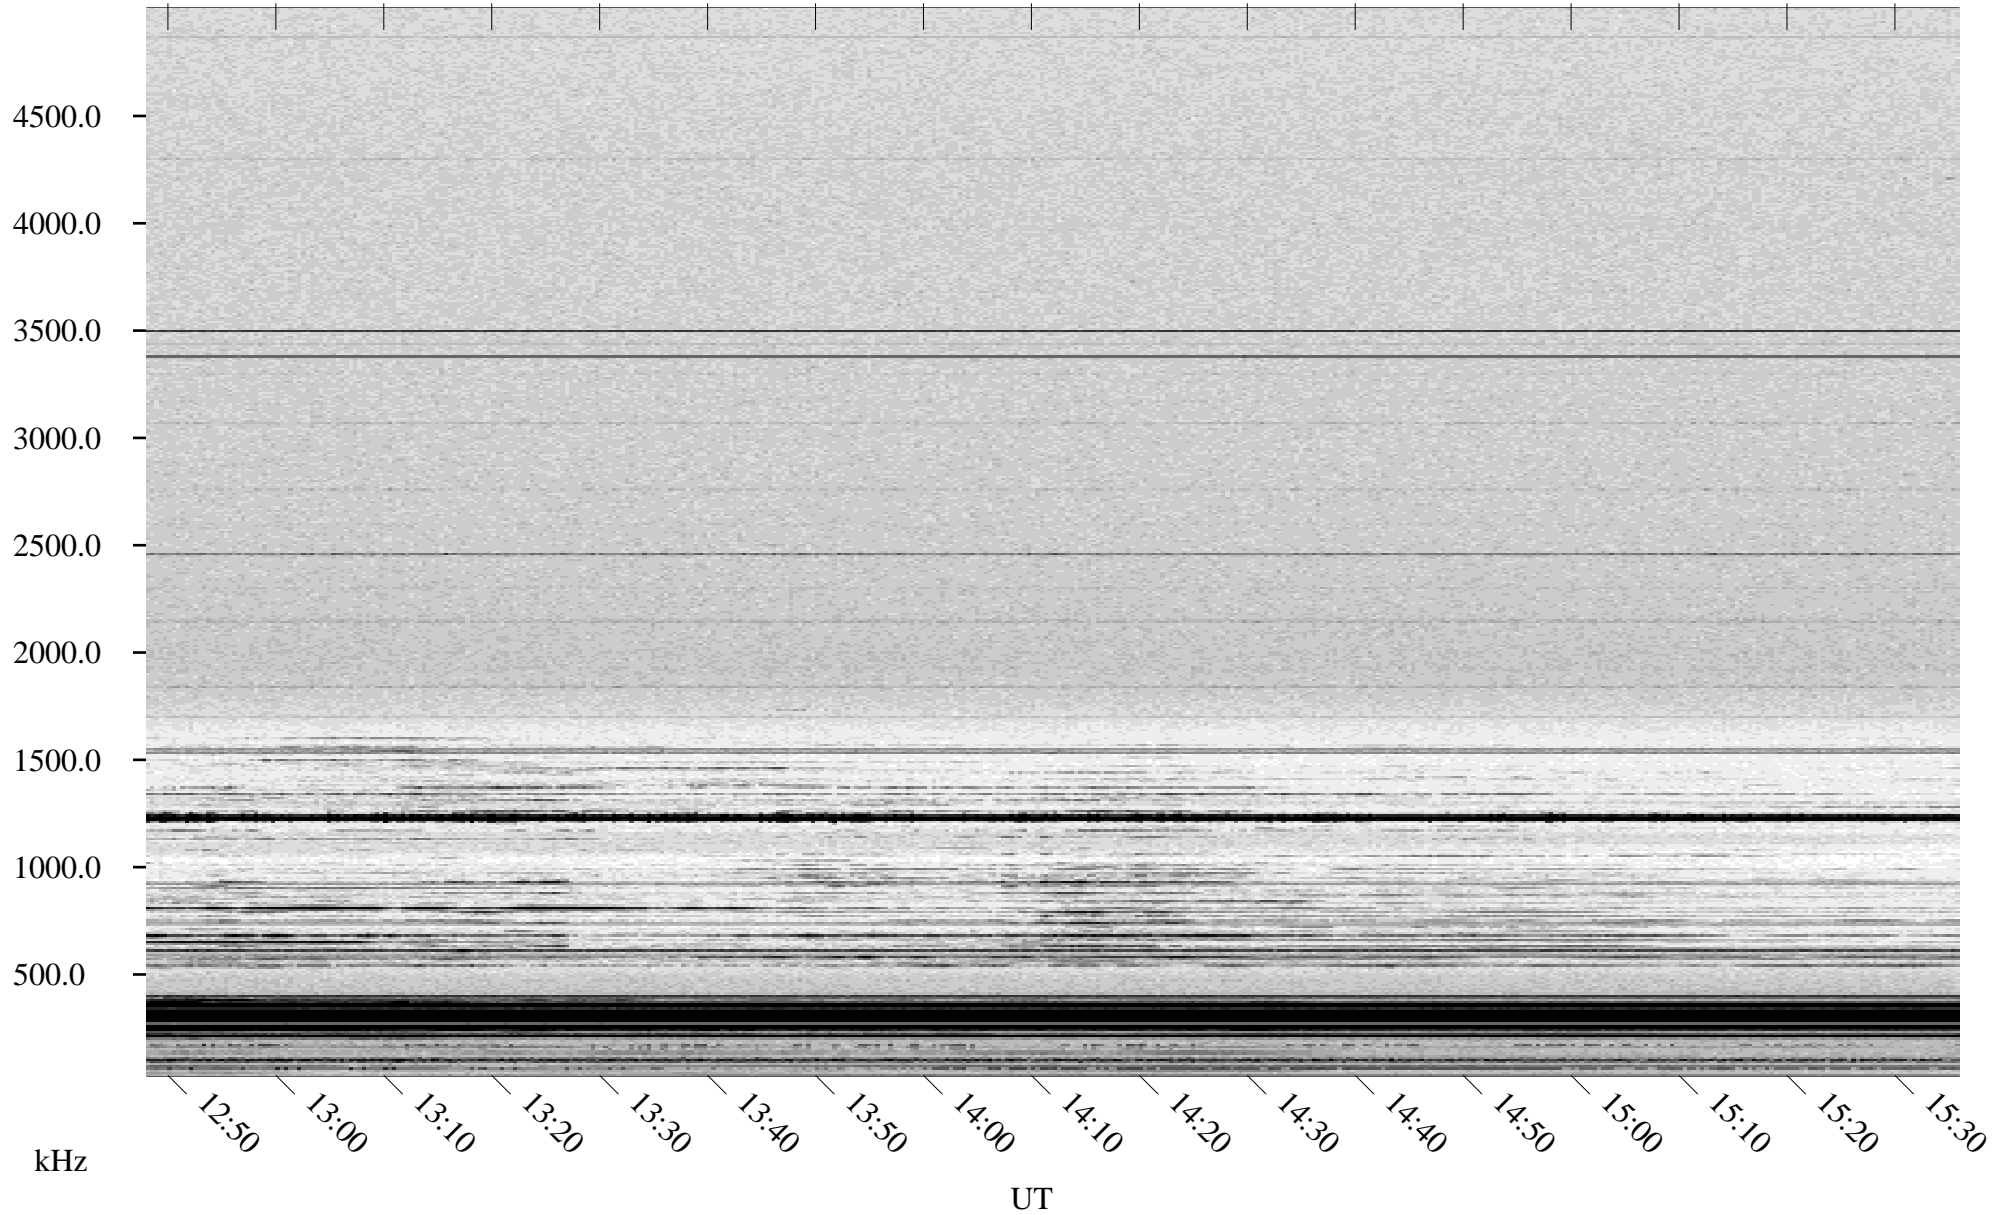

01/10/1998 Churchill, Manitoba

Linear Scale Black = 161 White = 15

ch98009l.r00m max_12

Page 3

01/10/1998 Churchill, Manitoba

Linear Scale Black = 161 White = 15

ch98009l.r00m max_12

Page 4

01/10/1998 Churchill, Manitoba

Linear Scale Black = 161 White = 15

ch98009l.r00m max_12

Page 5

01/10/1998 Churchill, Manitoba

Linear Scale Black = 161 White = 15

ch98009l.r00m max_12

Page 6

01/10/1998 Churchill, Manitoba

Linear Scale Black = 161 White = 15

ch98009l.r00m max_12

Page 7

01/10/1998 Churchill, Manitoba

Linear Scale Black = 161 White = 15

ch98009l.r00m max_12

Page 8