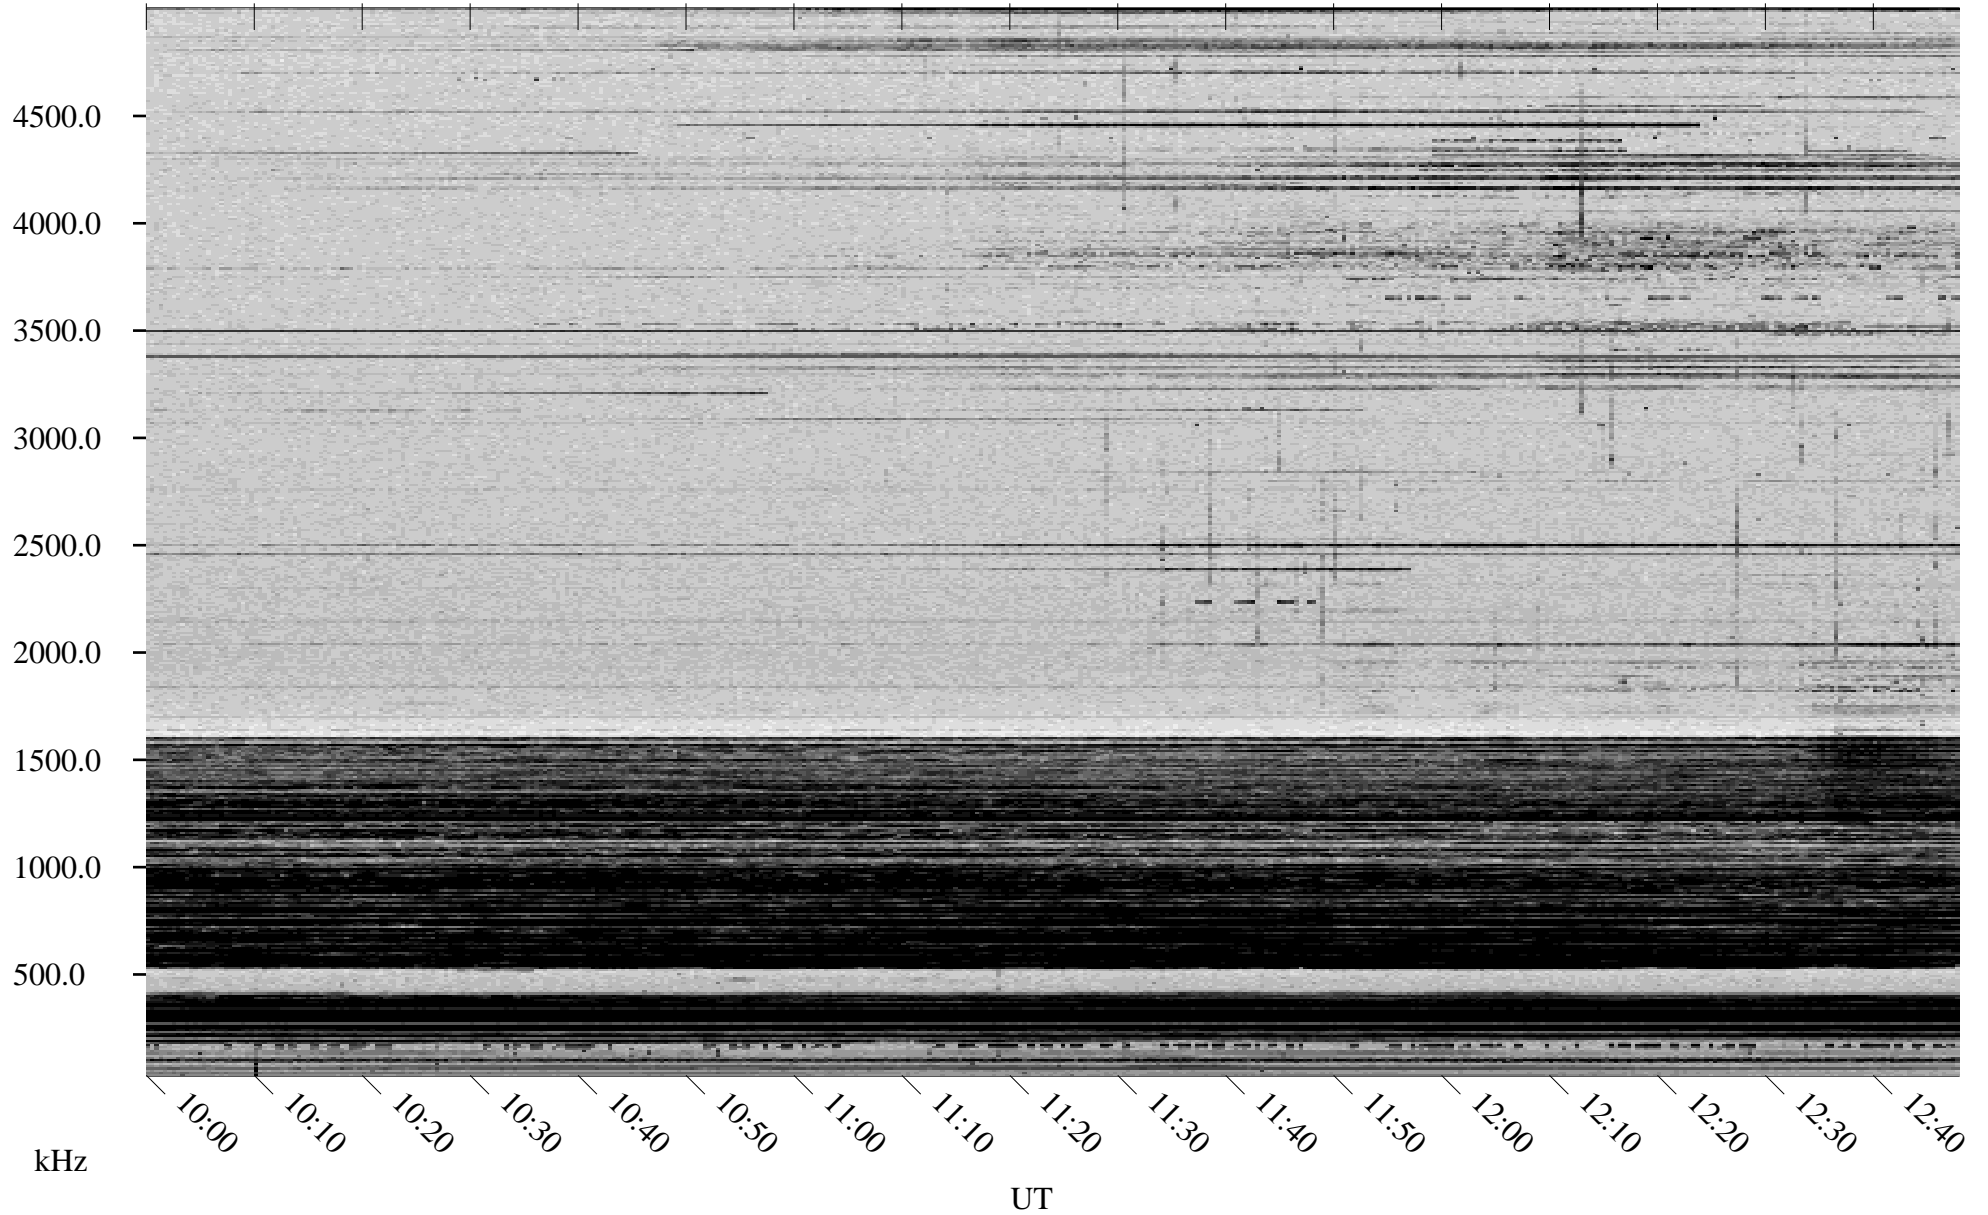

01/10/1998 Churchill, Manitoba

Linear Scale Black = 161 White = 15

ch98010l.r00m max_12

Page 1

01/10/1998 Churchill, Manitoba

Linear Scale Black = 161 White = 15

ch98010l.r00m max_12

Page 2

01/11/1998 Churchill, Manitoba

Linear Scale Black = 161 White = 15

ch980101.r00m max_12

Page 3

01/11/1998 Churchill, Manitoba

Linear Scale Black = 161 White = 15

ch98010l.r00m max_12

Page 4

01/11/1998 Churchill, Manitoba

Linear Scale Black = 161 White = 15

ch98010l.r00m max_12

Page 5

01/11/1998 Churchill, Manitoba

Linear Scale Black = 161 White = 15

ch98010l.r00m max_12

Page 6

01/11/1998 Churchill, Manitoba

Linear Scale Black = 161 White = 15

ch98010l.r00m max_12

Page 7

01/11/1998 Churchill, Manitoba

Linear Scale Black = 161 White = 15

ch98010l.r00m max_12

Page 8