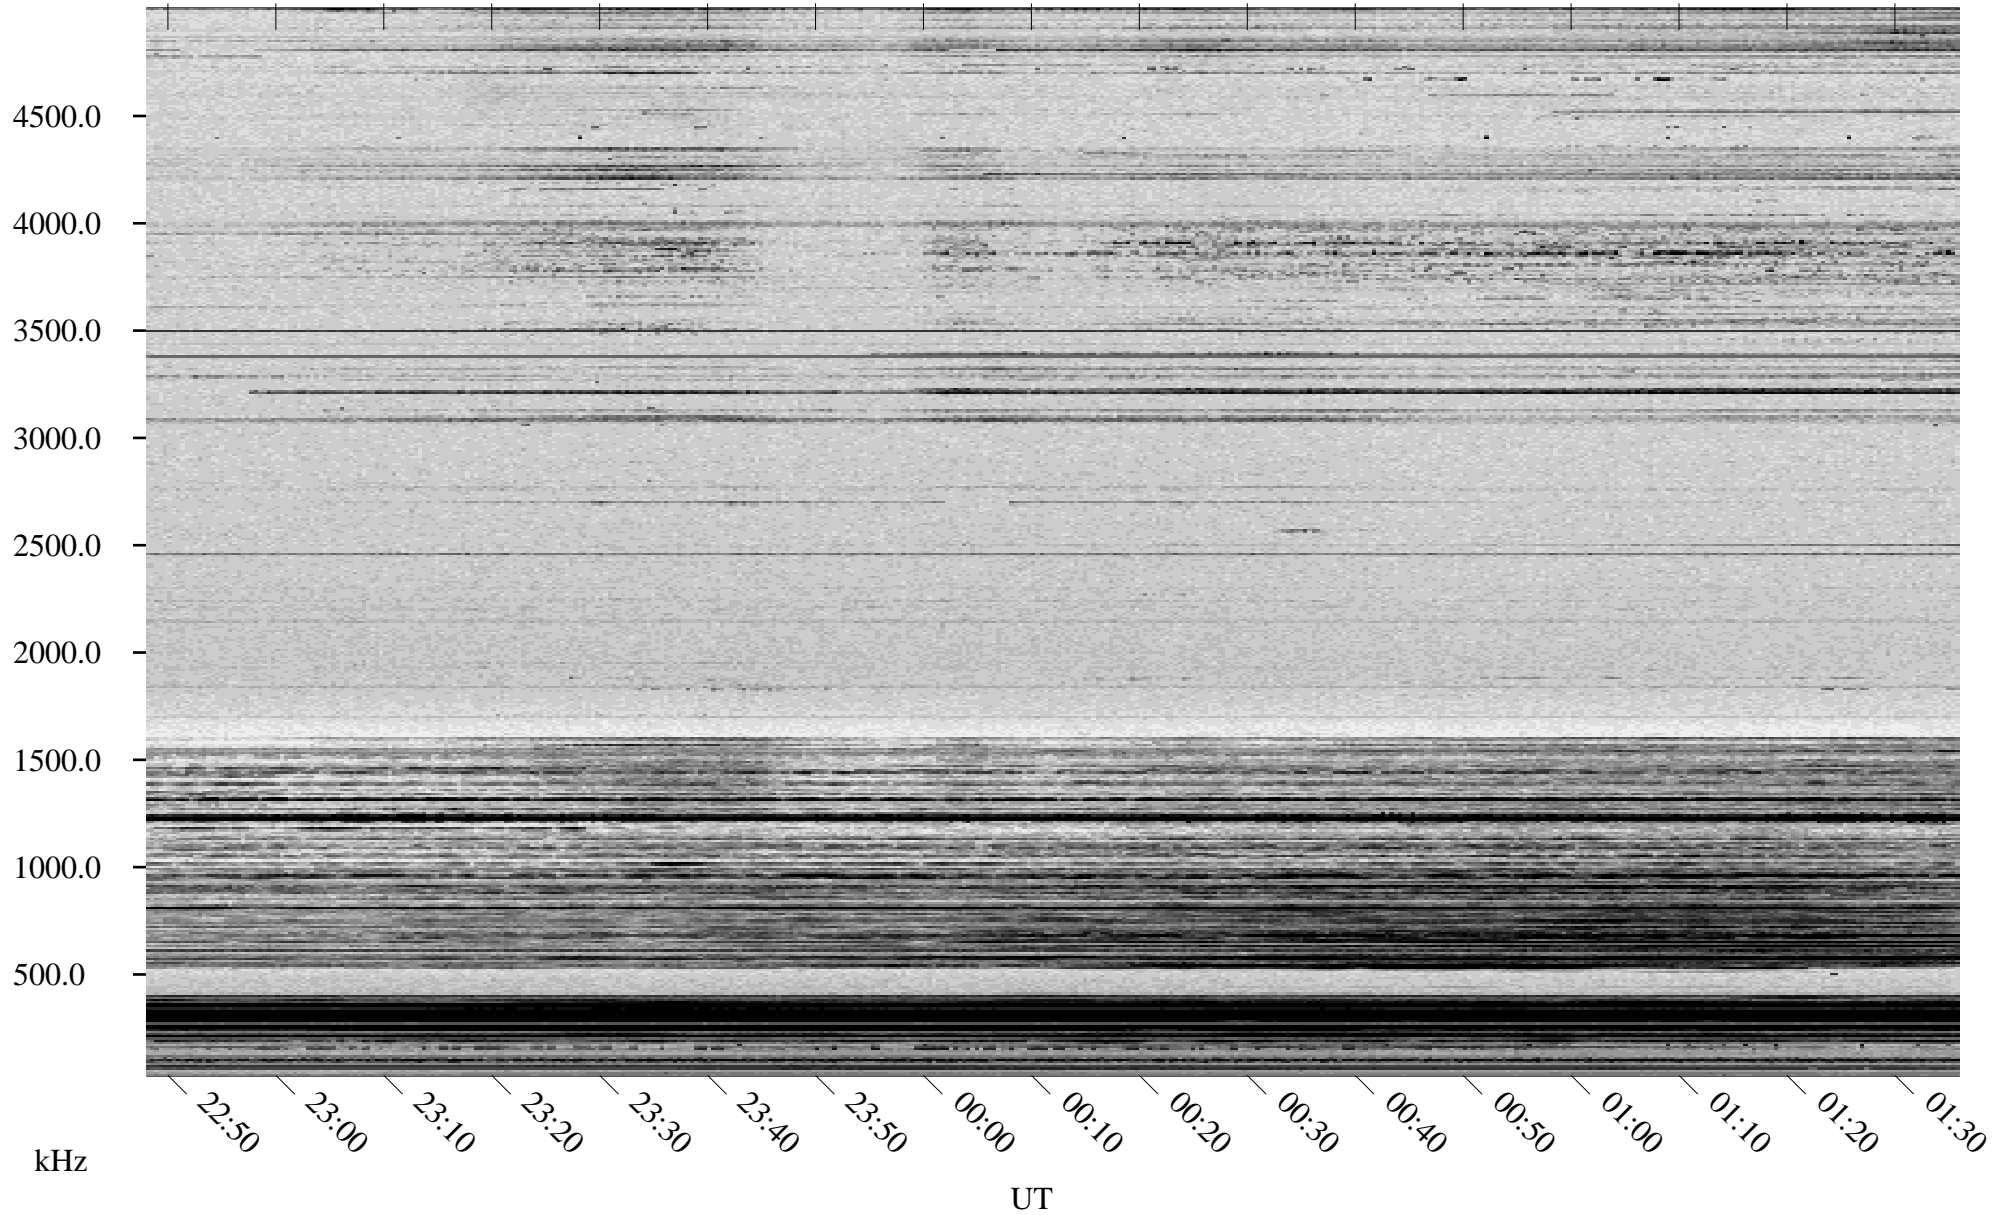

01/10/1998 Churchill, Manitoba

Linear Scale Black = 161 White = 15

ch98010l.r00m max_12

Page 1

01/10/1998 Churchill, Manitoba

Linear Scale Black = 161 White = 15

ch98010l.r00m max_12

Page 2

01/11/1998 Churchill, Manitoba

Linear Scale Black = 161 White = 15

ch980101.r00m max_12

Page 3

01/11/1998 Churchill, Manitoba

Linear Scale Black = 161 White = 15

ch98010l.r00m max_12

Page 4

01/11/1998 Churchill, Manitoba

Linear Scale Black = 161 White = 15

ch98010l.r00m max_12

Page 5

01/11/1998 Churchill, Manitoba

Linear Scale Black = 161 White = 15

ch98010l.r00m max_12

Page 6

01/11/1998 Churchill, Manitoba

Linear Scale Black = 161 White = 15

ch98010l.r00m max_12

Page 7

01/11/1998 Churchill, Manitoba

Linear Scale Black = 161 White = 15

ch98010l.r00m max_12

Page 8