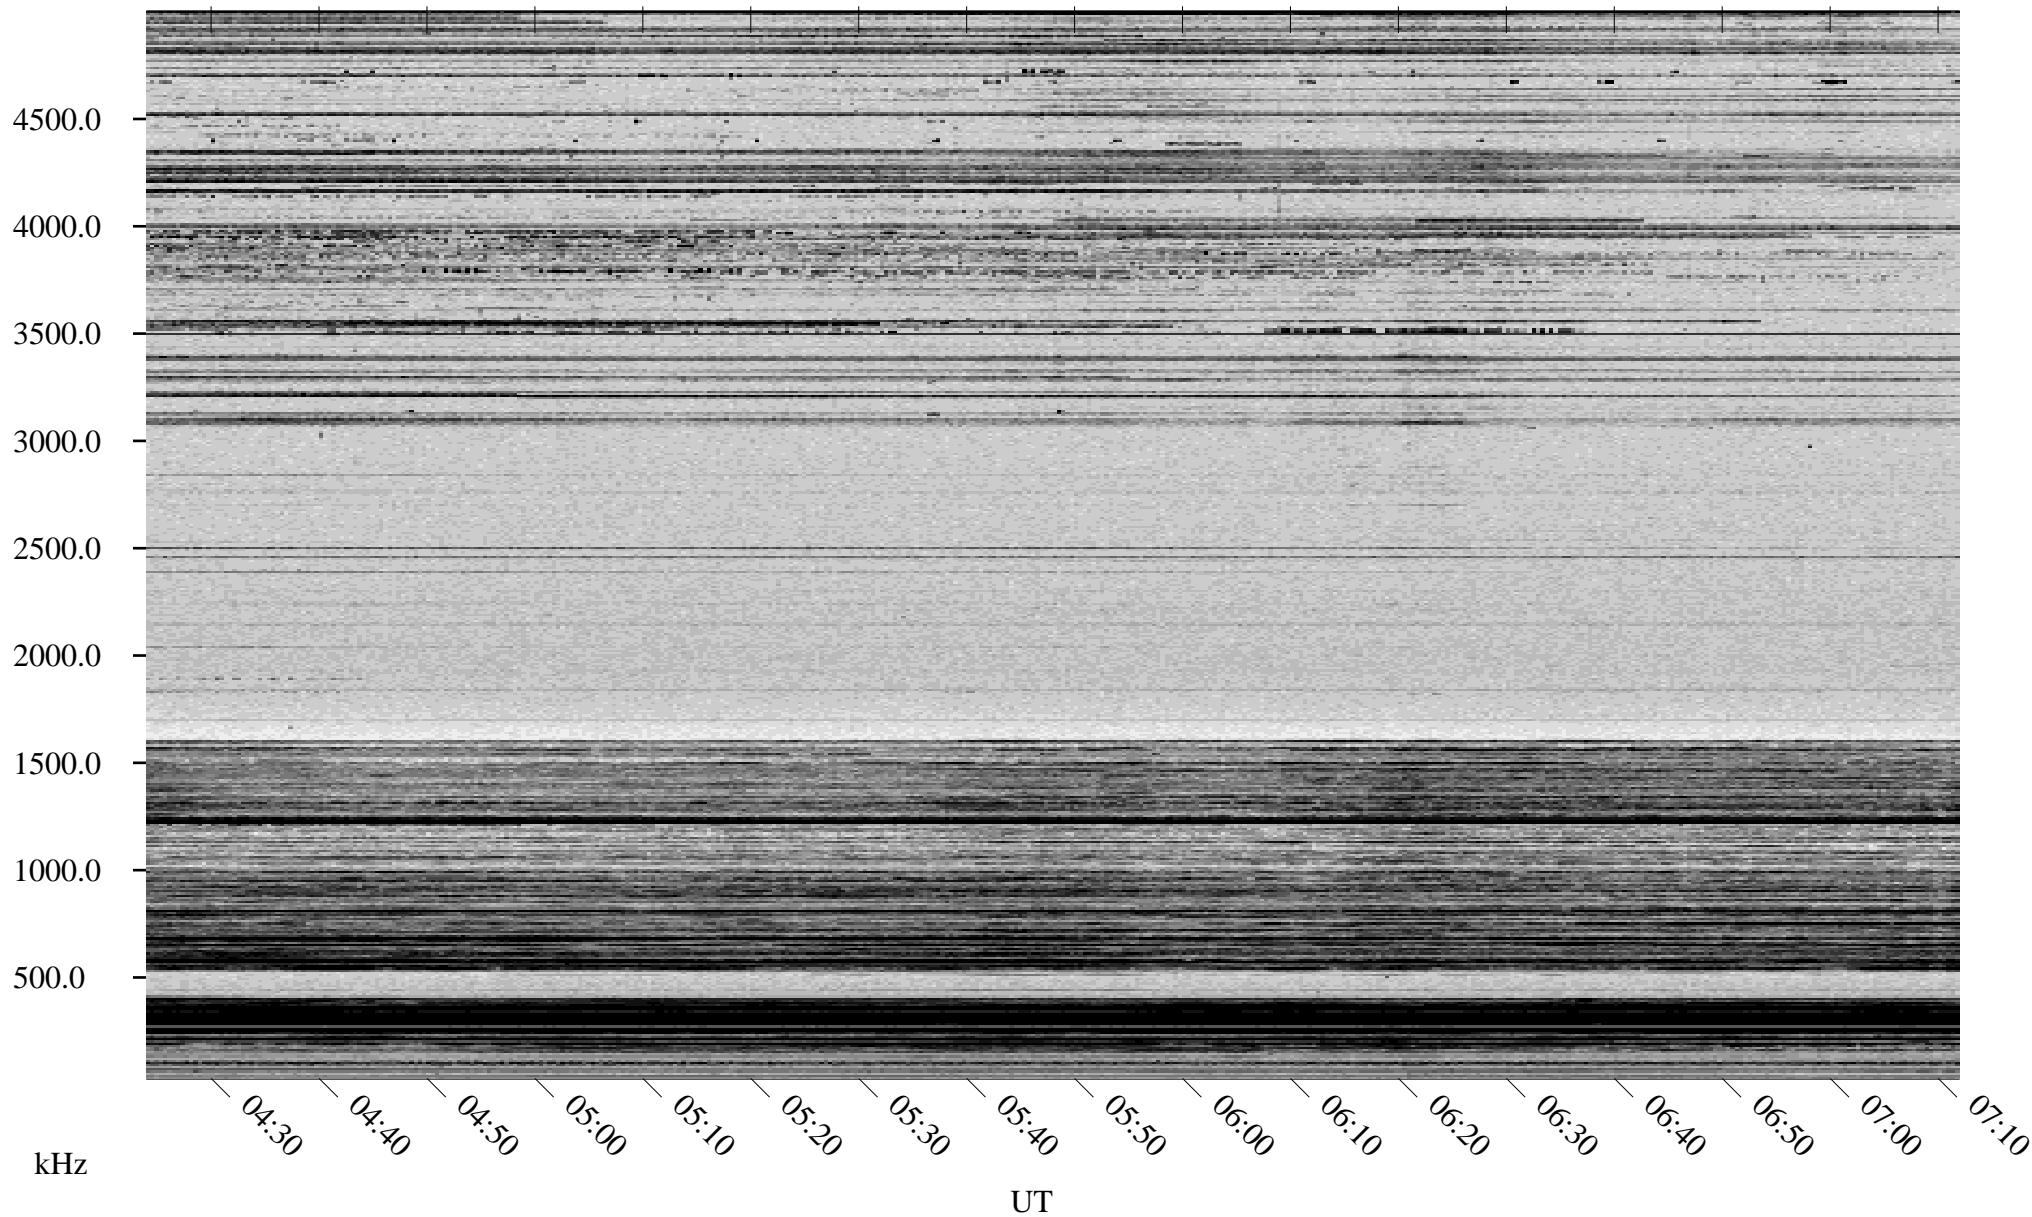

01/10/1998 Churchill, Manitoba

Linear Scale Black = 161 White = 15

ch98010l.r00m max_12

Page 1

01/10/1998 Churchill, Manitoba

Linear Scale Black = 161 White = 15

ch98010l.r00m max_12

Page 2

01/11/1998 Churchill, Manitoba

Linear Scale Black = 161 White = 15

ch980101.r00m max_12

Page 3

01/11/1998 Churchill, Manitoba

Linear Scale Black = 161 White = 15

ch98010l.r00m max_12

Page 4

01/11/1998 Churchill, Manitoba

Linear Scale Black = 161 White = 15

ch98010l.r00m max_12

Page 5

01/11/1998 Churchill, Manitoba

Linear Scale Black = 161 White = 15

ch98010l.r00m max_12

Page 6

01/11/1998 Churchill, Manitoba

Linear Scale Black = 161 White = 15

ch98010l.r00m max_12

Page 7

01/11/1998 Churchill, Manitoba

Linear Scale Black = 161 White = 15

ch98010l.r00m max_12

Page 8