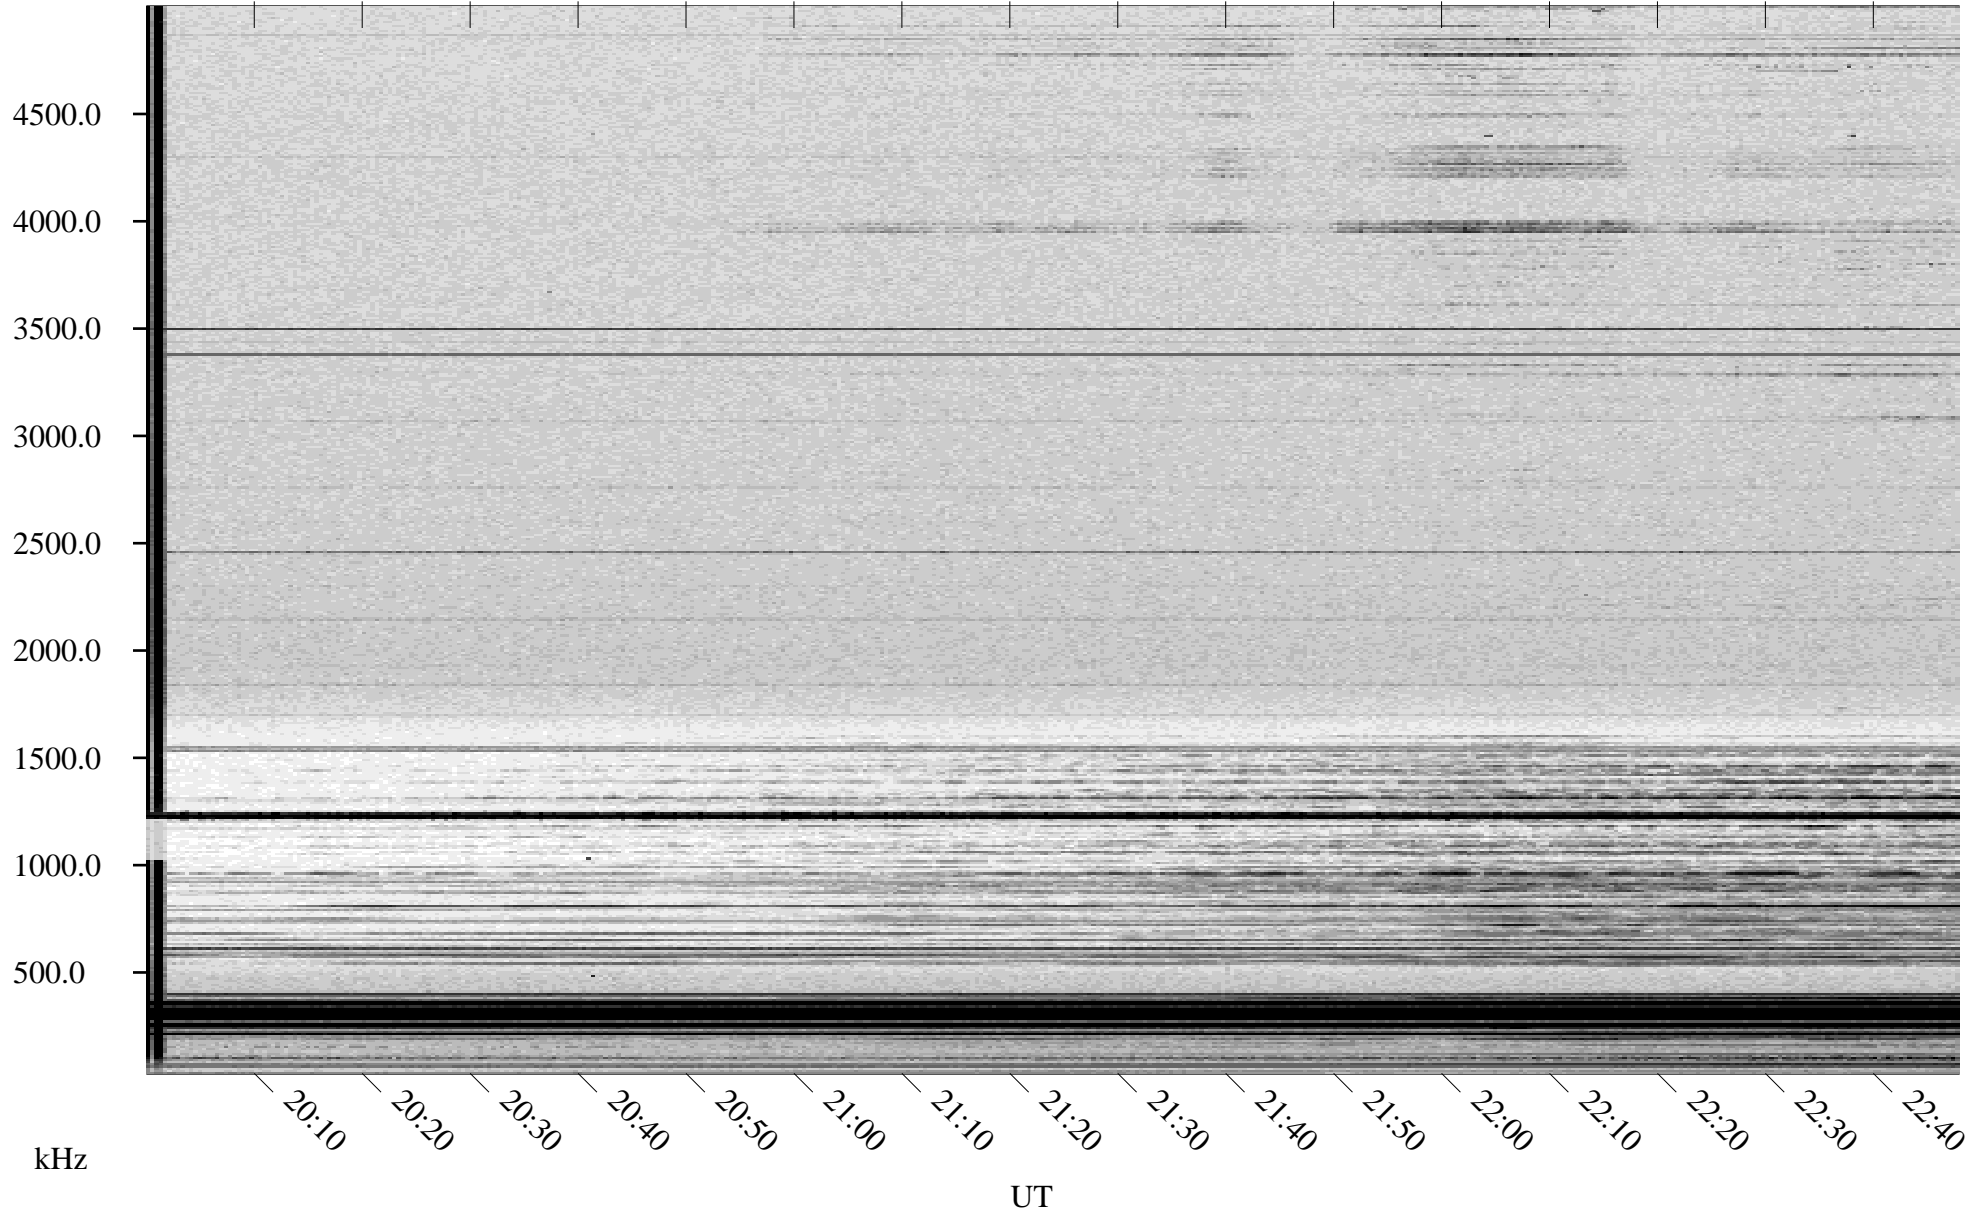

01/10/1998 Churchill, Manitoba

Linear Scale Black = 161 White = 15

ch98010l.r00m max_12

Page 1

01/10/1998 Churchill, Manitoba

Linear Scale Black = 161 White = 15

ch98010l.r00m max_12

Page 2

01/11/1998 Churchill, Manitoba

Linear Scale Black = 161 White = 15

ch980101.r00m max_12

Page 3

01/11/1998 Churchill, Manitoba

Linear Scale Black = 161 White = 15

ch98010l.r00m max_12

Page 4

01/11/1998 Churchill, Manitoba

Linear Scale Black = 161 White = 15

ch98010l.r00m max_12

Page 5

01/11/1998 Churchill, Manitoba

Linear Scale Black = 161 White = 15

ch98010l.r00m max_12

Page 6

01/11/1998 Churchill, Manitoba

Linear Scale Black = 161 White = 15

ch98010l.r00m max_12

Page 7

01/11/1998 Churchill, Manitoba

Linear Scale Black = 161 White = 15

ch98010l.r00m max_12

Page 8