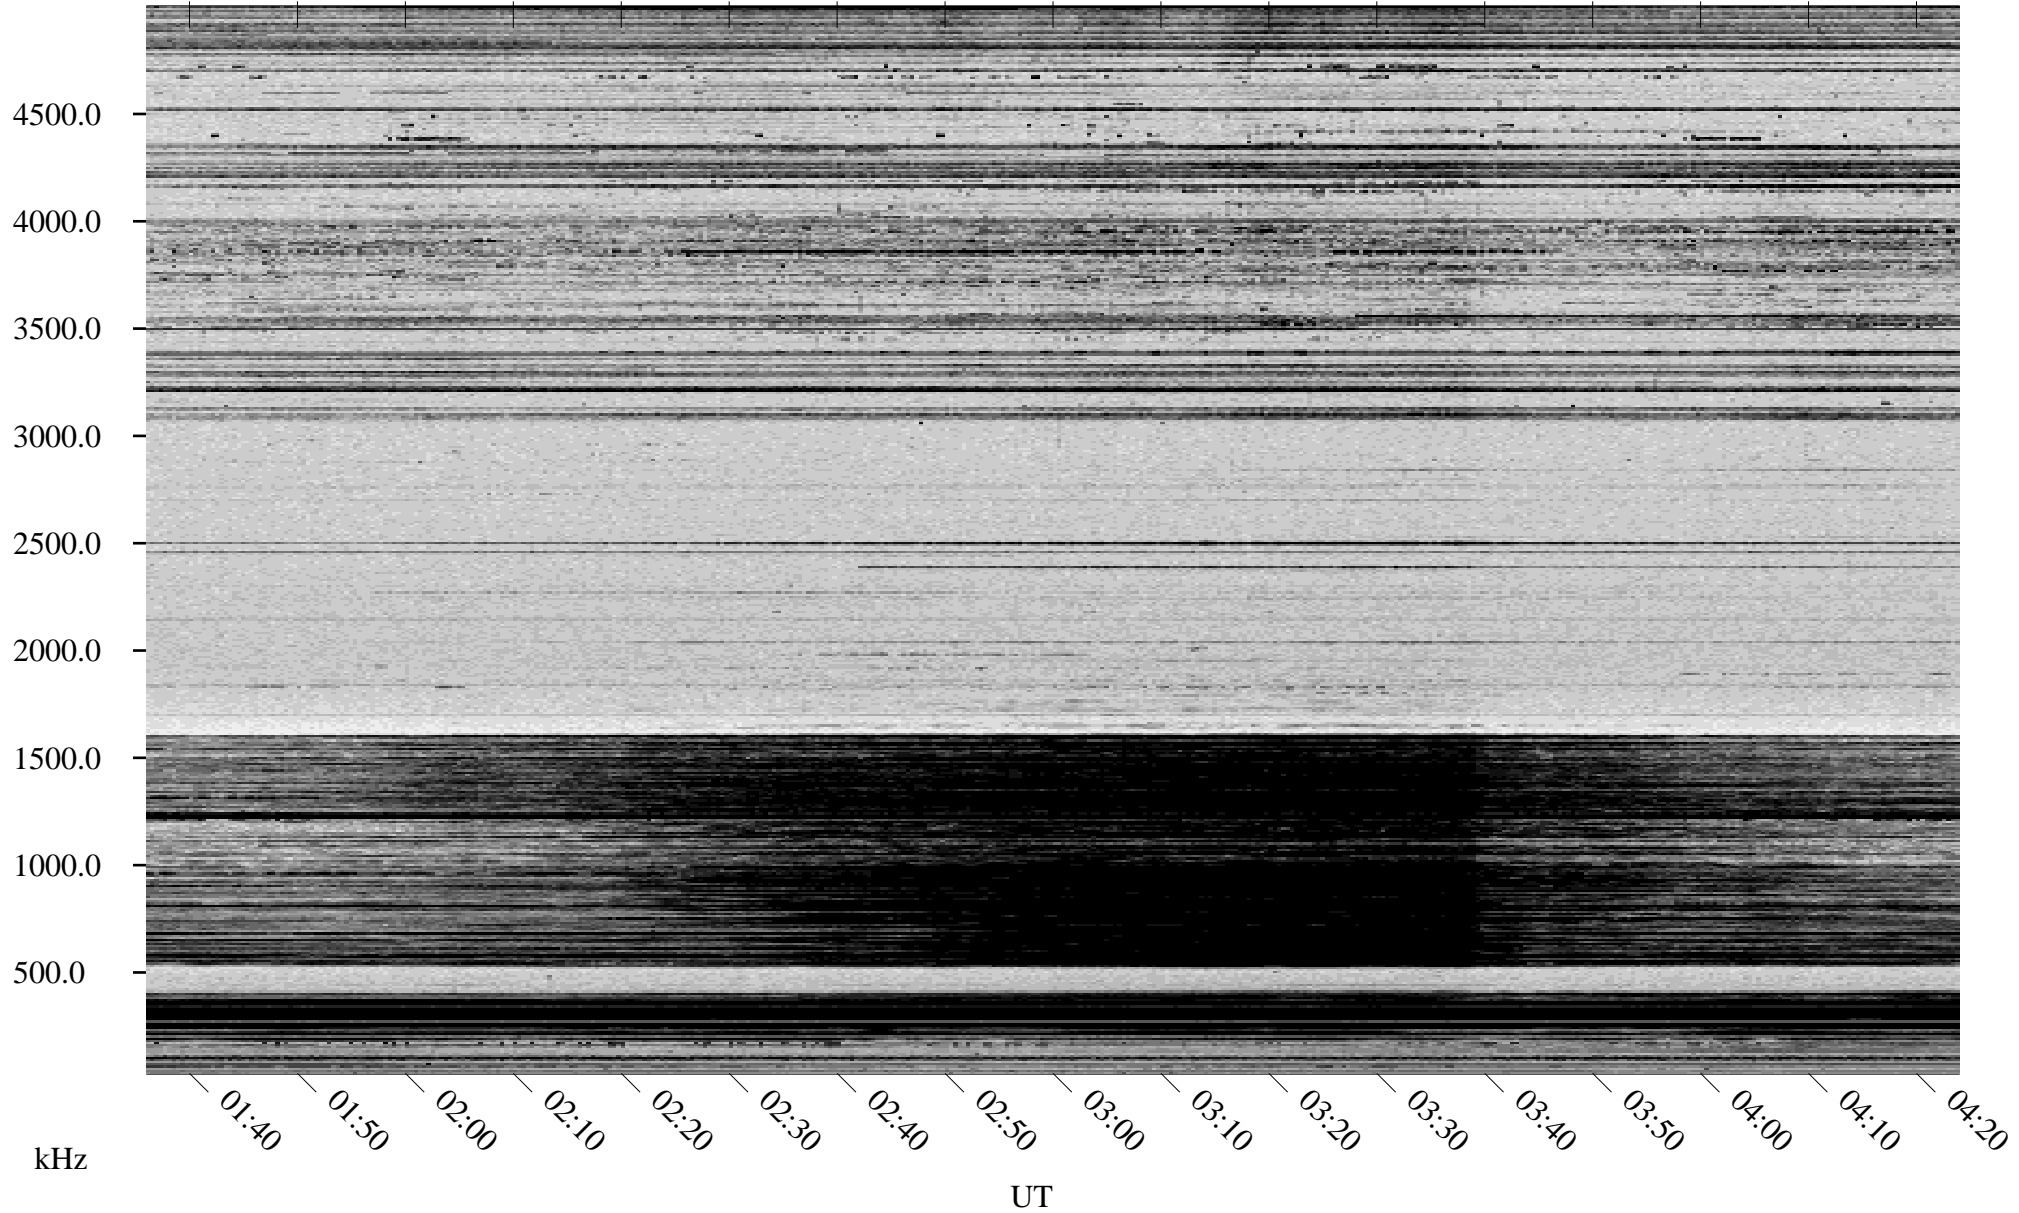

01/10/1998 Churchill, Manitoba

Linear Scale Black = 161 White = 15

ch98010l.r00m max_12

Page 1

01/10/1998 Churchill, Manitoba

Linear Scale Black = 161 White = 15

ch98010l.r00m max_12

Page 2

01/11/1998 Churchill, Manitoba

Linear Scale Black = 161 White = 15

ch980101.r00m max_12

Page 3

01/11/1998 Churchill, Manitoba

Linear Scale Black = 161 White = 15

ch98010l.r00m max_12

Page 4

01/11/1998 Churchill, Manitoba

Linear Scale Black = 161 White = 15

ch98010l.r00m max_12

Page 5

01/11/1998 Churchill, Manitoba

Linear Scale Black = 161 White = 15

ch98010l.r00m max_12

Page 6

01/11/1998 Churchill, Manitoba

Linear Scale Black = 161 White = 15

ch98010l.r00m max_12

Page 7

01/11/1998 Churchill, Manitoba

Linear Scale Black = 161 White = 15

ch98010l.r00m max_12

Page 8