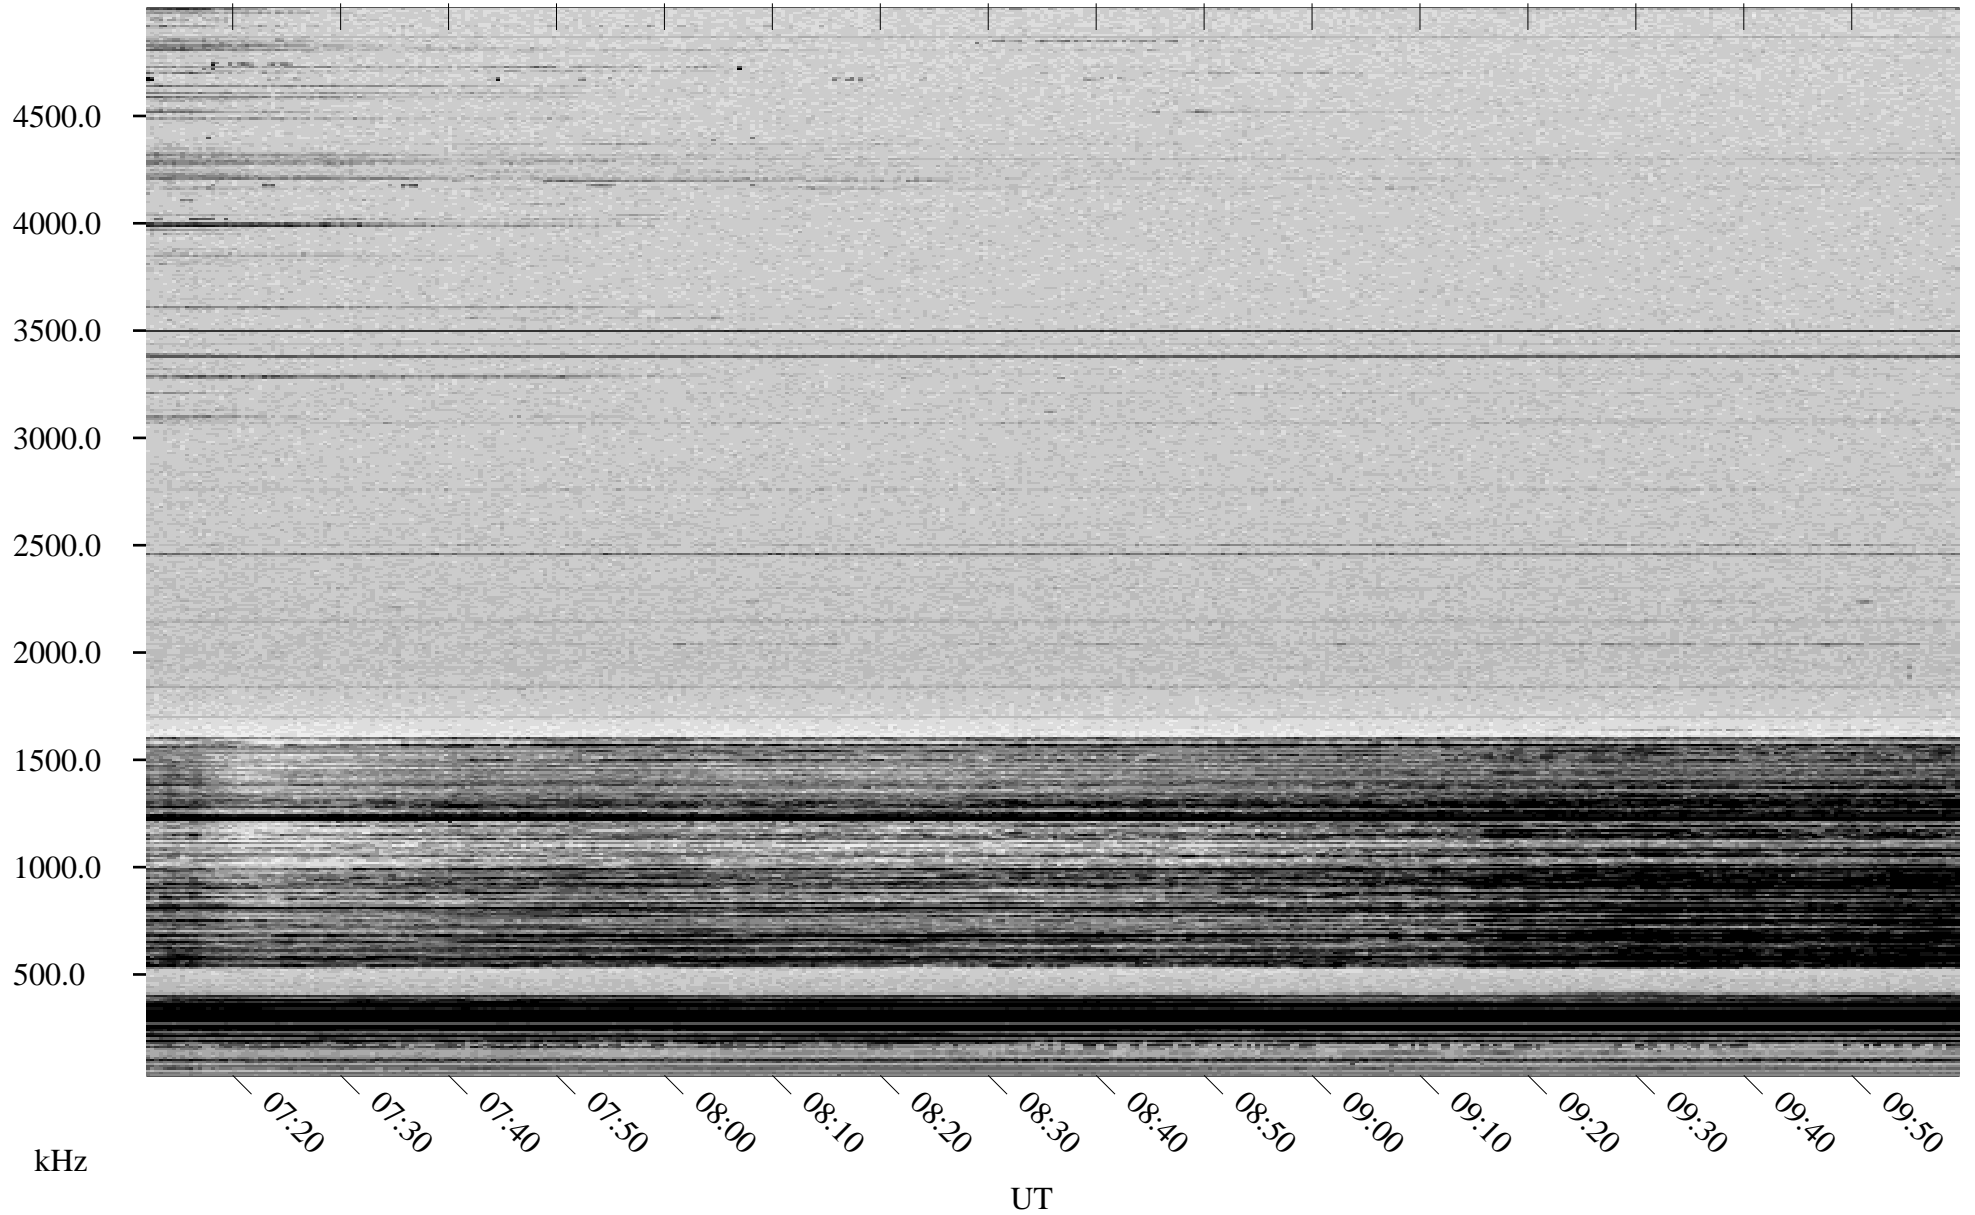

01/10/1998 Churchill, Manitoba

Linear Scale Black = 161 White = 15

ch98010l.r00m max_12

Page 1

01/10/1998 Churchill, Manitoba

Linear Scale Black = 161 White = 15

ch98010l.r00m max_12

Page 2

01/11/1998 Churchill, Manitoba

Linear Scale Black = 161 White = 15

ch980101.r00m max_12

Page 3

01/11/1998 Churchill, Manitoba

Linear Scale Black = 161 White = 15

ch98010l.r00m max_12

Page 4

01/11/1998 Churchill, Manitoba

Linear Scale Black = 161 White = 15

ch98010l.r00m max_12

Page 5

01/11/1998 Churchill, Manitoba

Linear Scale Black = 161 White = 15

ch98010l.r00m max_12

Page 6

01/11/1998 Churchill, Manitoba

Linear Scale Black = 161 White = 15

ch98010l.r00m max_12

Page 7

01/11/1998 Churchill, Manitoba

Linear Scale Black = 161 White = 15

ch98010l.r00m max_12

Page 8