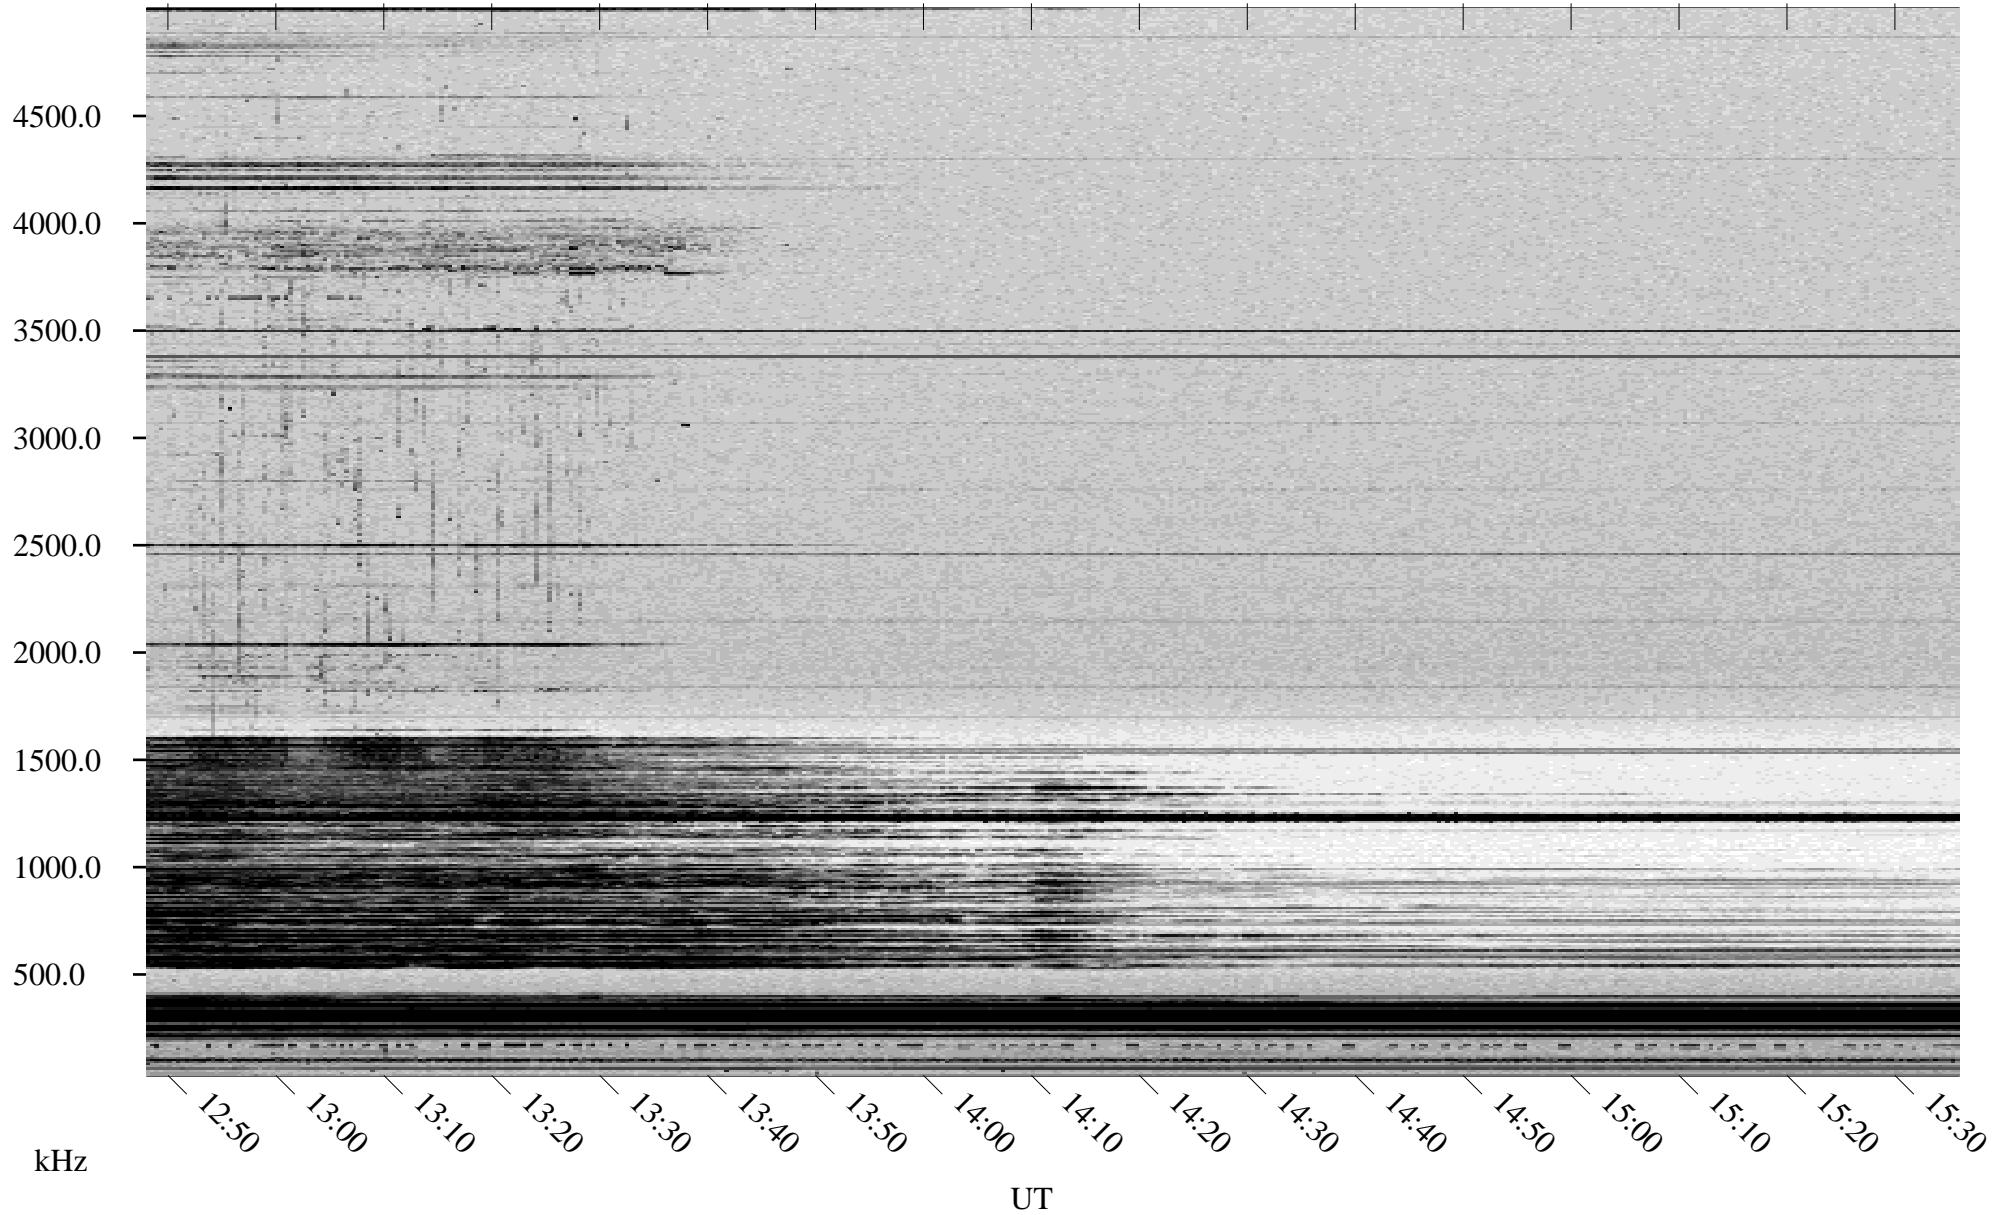

01/10/1998 Churchill, Manitoba

Linear Scale Black = 161 White = 15

ch98010l.r00m max_12

Page 1

01/10/1998 Churchill, Manitoba

Linear Scale Black = 161 White = 15

ch98010l.r00m max_12

Page 2

01/11/1998 Churchill, Manitoba

Linear Scale Black = 161 White = 15

ch98010l.r00m max_12

Page 5

01/11/1998 Churchill, Manitoba

Linear Scale Black = 161 White = 15

ch98010l.r00m max_12

Page 6

01/11/1998 Churchill, Manitoba

Linear Scale Black = 161 White = 15

ch98010l.r00m max_12

Page 7

01/11/1998 Churchill, Manitoba

Linear Scale Black = 161 White = 15

ch98010l.r00m max_12

Page 8