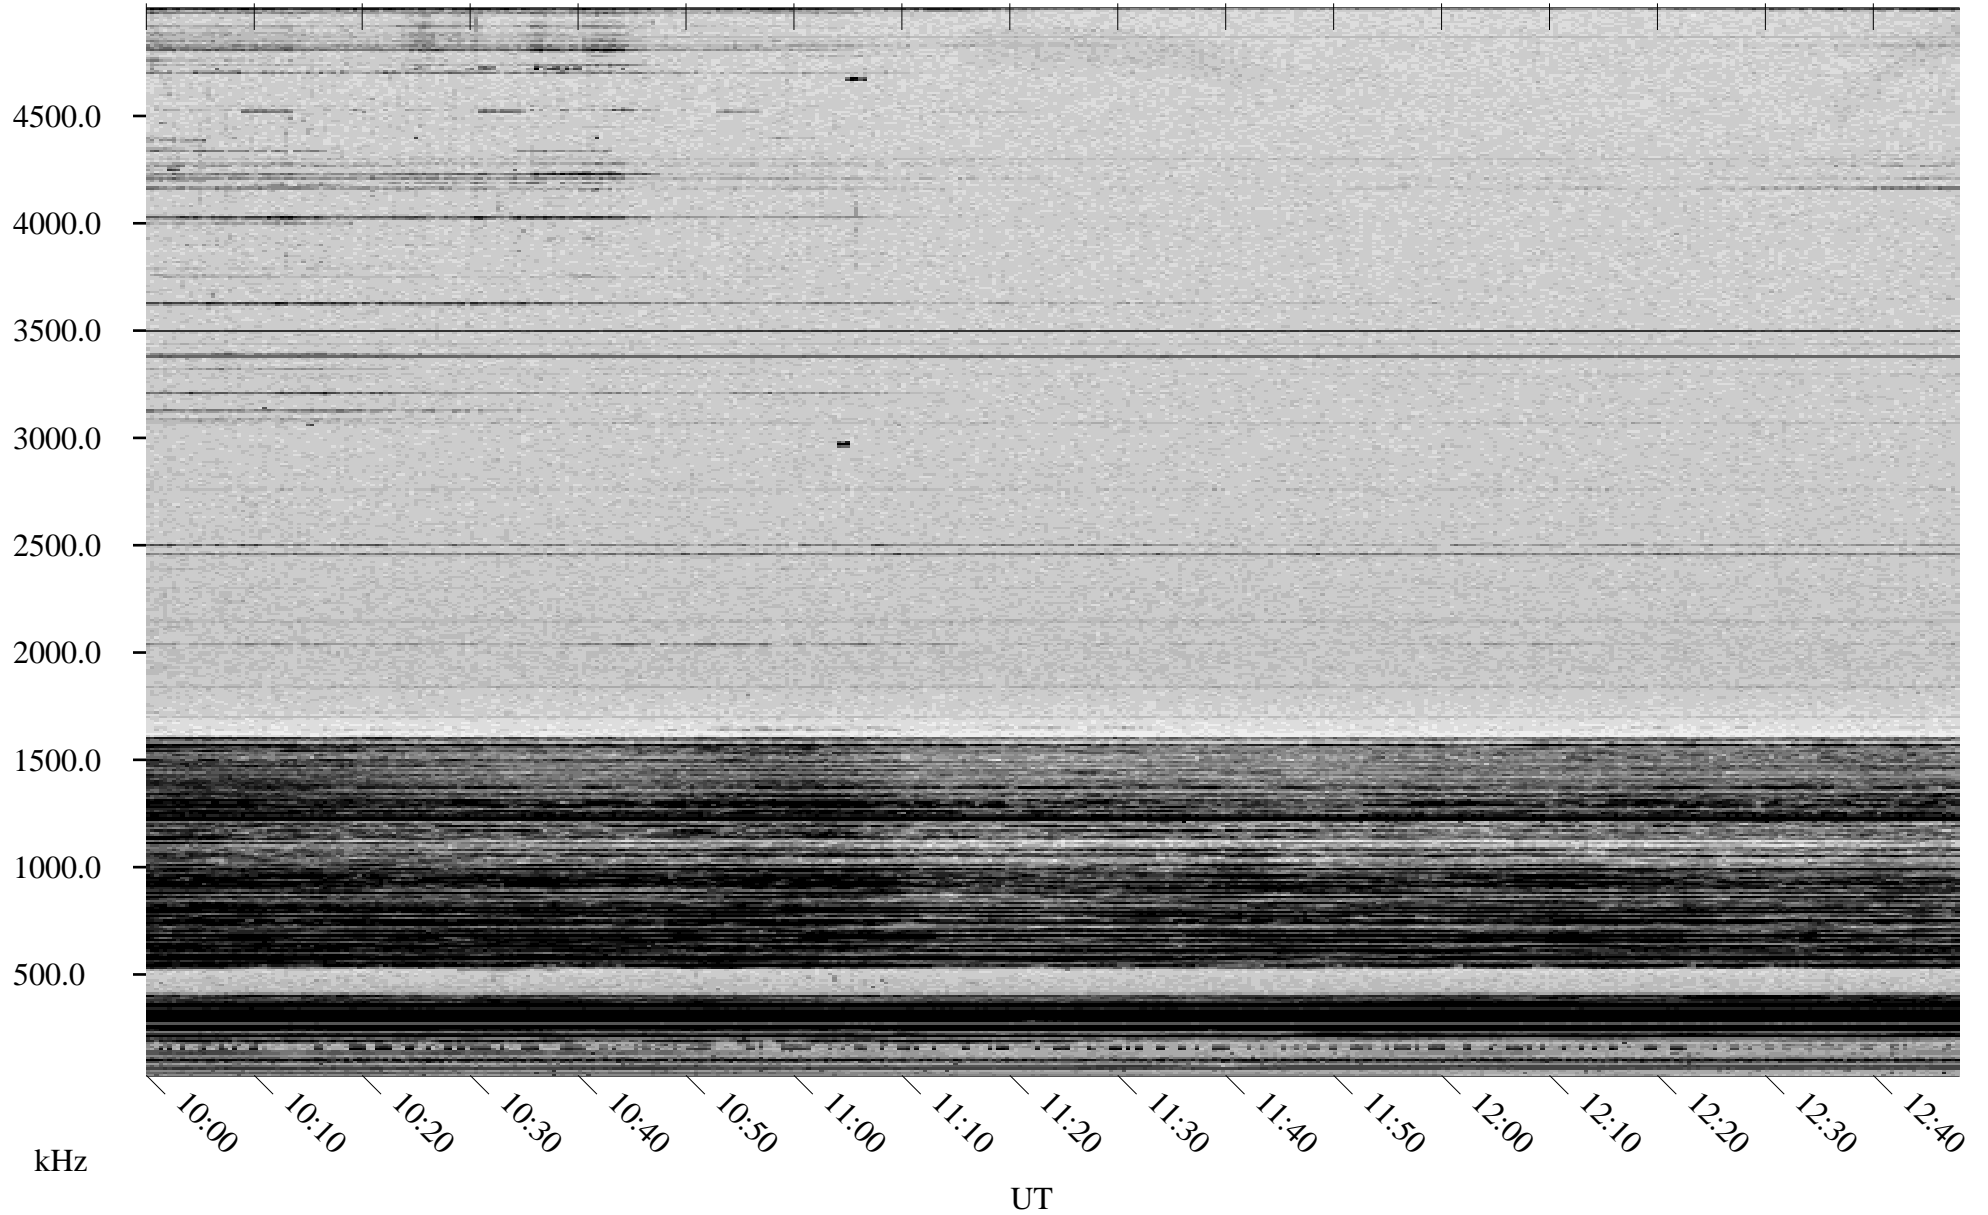

01/11/1998 Churchill, Manitoba

Linear Scale Black = 161 White = 15

ch980111.r00m max_12

Page 1

01/11/1998 Churchill, Manitoba

Linear Scale Black = 161 White = 15

ch980111.r00m max_12

Page 2

01/12/1998 Churchill, Manitoba

Linear Scale Black = 161 White = 15

ch980111.r00m max_12

Page 3

01/12/1998 Churchill, Manitoba

Linear Scale Black = 161 White = 15

ch980111l.r00m max_12

Page 4

01/12/1998 Churchill, Manitoba

Linear Scale Black = 161 White = 15

ch980111l.r00m max_12

Page 5

01/12/1998 Churchill, Manitoba

Linear Scale Black = 161 White = 15

ch980111.r00m max_12

Page 6

01/12/1998 Churchill, Manitoba

Linear Scale Black = 161 White = 15

ch980111.r00m max_12

Page 7

01/12/1998 Churchill, Manitoba

Linear Scale Black = 161 White = 15

ch980111.r00m max_12

Page 8