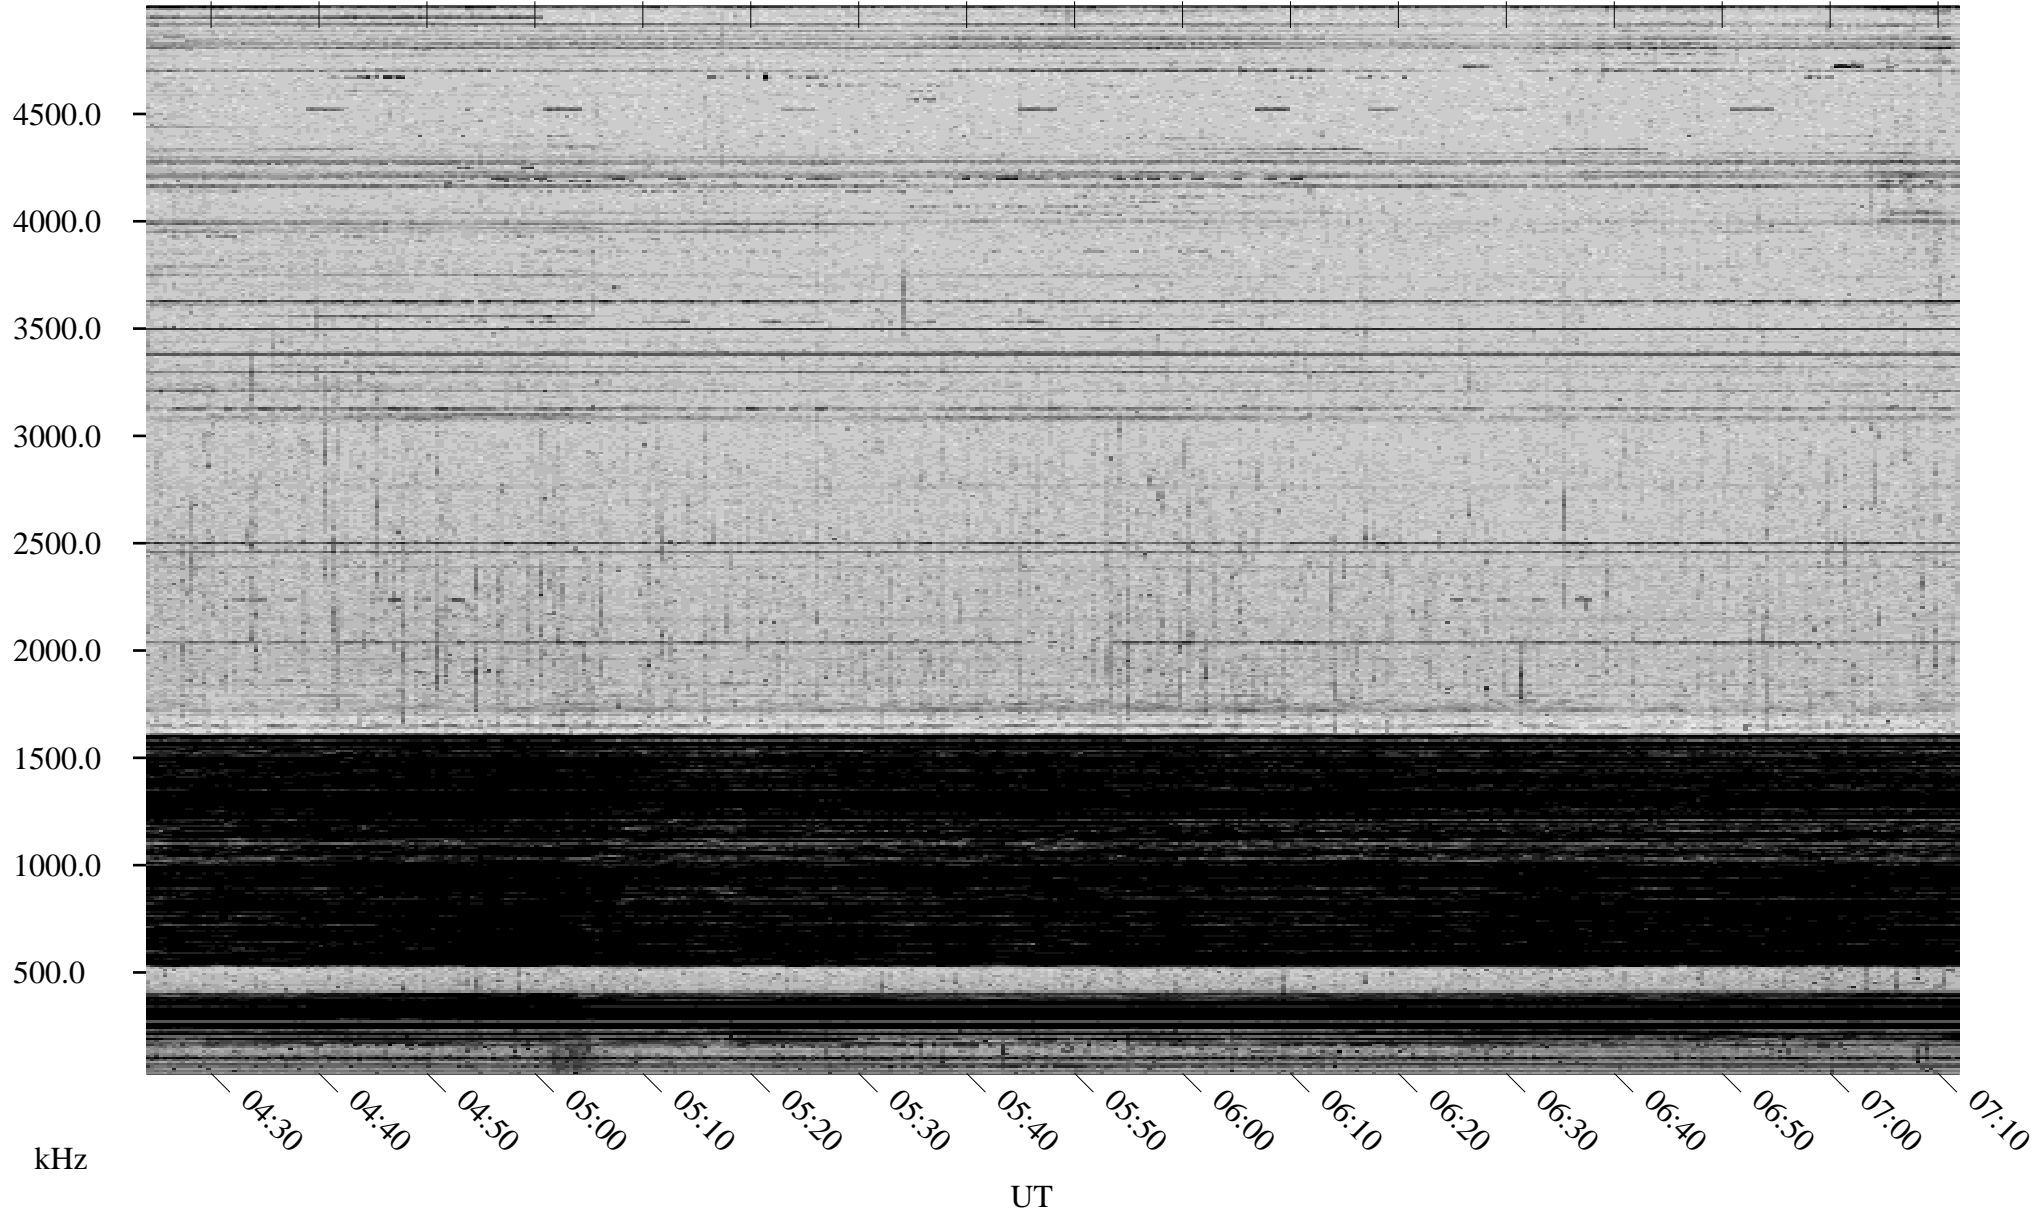

01/11/1998 Churchill, Manitoba

Linear Scale Black = 161 White = 15

ch980111.r00m max_12

Page 1

01/11/1998 Churchill, Manitoba

Linear Scale Black = 161 White = 15

ch980111.r00m max_12

Page 2

01/12/1998 Churchill, Manitoba

Linear Scale Black = 161 White = 15

ch980111.r00m max_12

Page 3

01/12/1998 Churchill, Manitoba

Linear Scale Black = 161 White = 15

ch980111l.r00m max_12

Page 4

01/12/1998 Churchill, Manitoba

Linear Scale Black = 161 White = 15

ch980111l.r00m max_12

Page 5

01/12/1998 Churchill, Manitoba

Linear Scale Black = 161 White = 15

ch980111.r00m max_12

Page 6

01/12/1998 Churchill, Manitoba

Linear Scale Black = 161 White = 15

ch980111.r00m max_12

Page 7

01/12/1998 Churchill, Manitoba

Linear Scale Black = 161 White = 15

ch980111.r00m max_12

Page 8