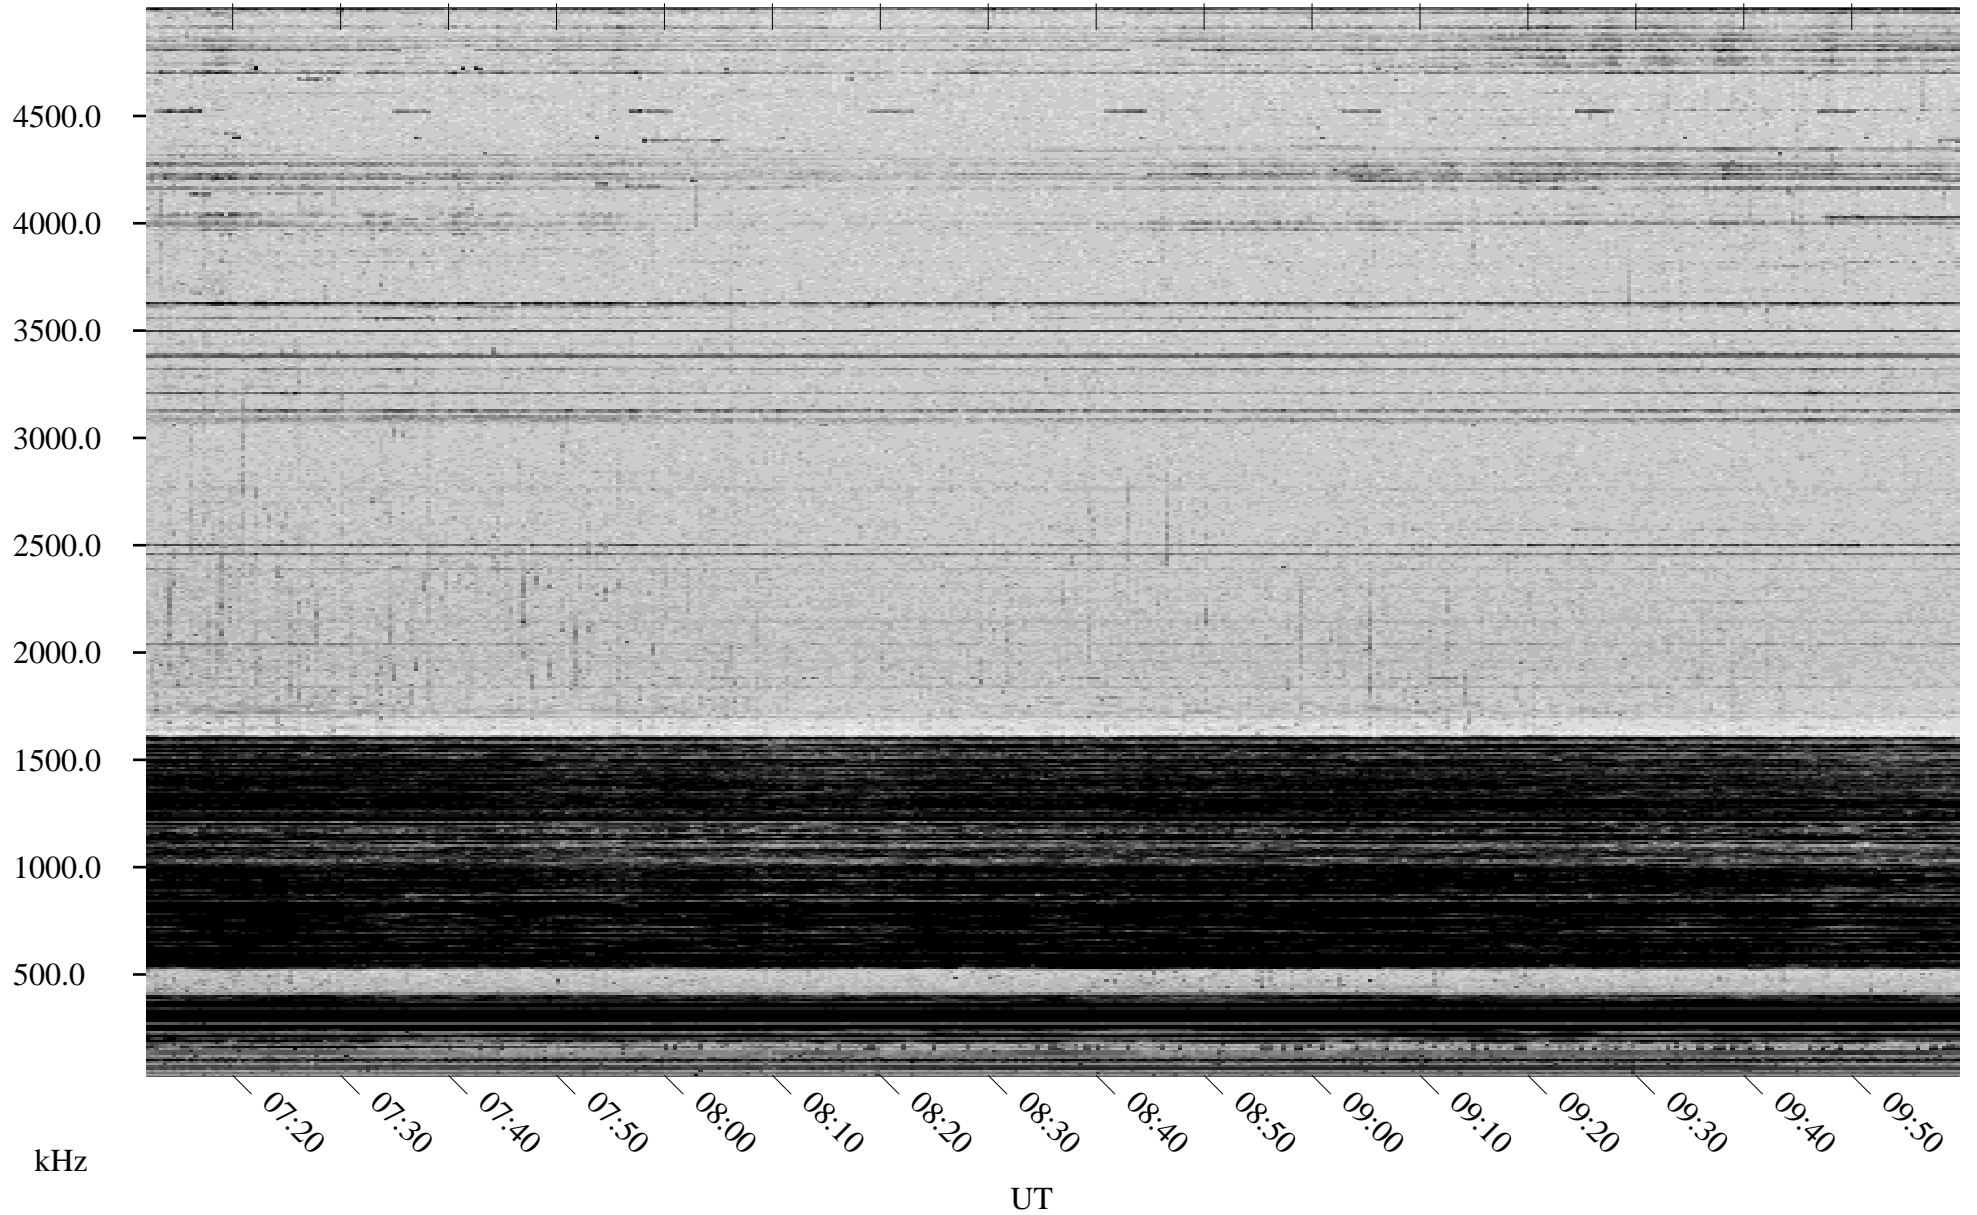

01/11/1998 Churchill, Manitoba

Linear Scale Black = 161 White = 15

ch980111.r00m max_12

Page 1

01/11/1998 Churchill, Manitoba

Linear Scale Black = 161 White = 15

ch980111.r00m max_12

Page 2

01/12/1998 Churchill, Manitoba

Linear Scale Black = 161 White = 15

ch980111.r00m max_12

Page 3

01/12/1998 Churchill, Manitoba

Linear Scale Black = 161 White = 15

ch980111l.r00m max_12

Page 4

01/12/1998 Churchill, Manitoba

Linear Scale Black = 161 White = 15

ch980111l.r00m max_12

Page 5

01/12/1998 Churchill, Manitoba

Linear Scale Black = 161 White = 15

ch980111.r00m max_12

Page 6

01/12/1998 Churchill, Manitoba

Linear Scale Black = 161 White = 15

ch980111.r00m max_12

Page 7

01/12/1998 Churchill, Manitoba

Linear Scale Black = 161 White = 15

ch980111.r00m max_12

Page 8