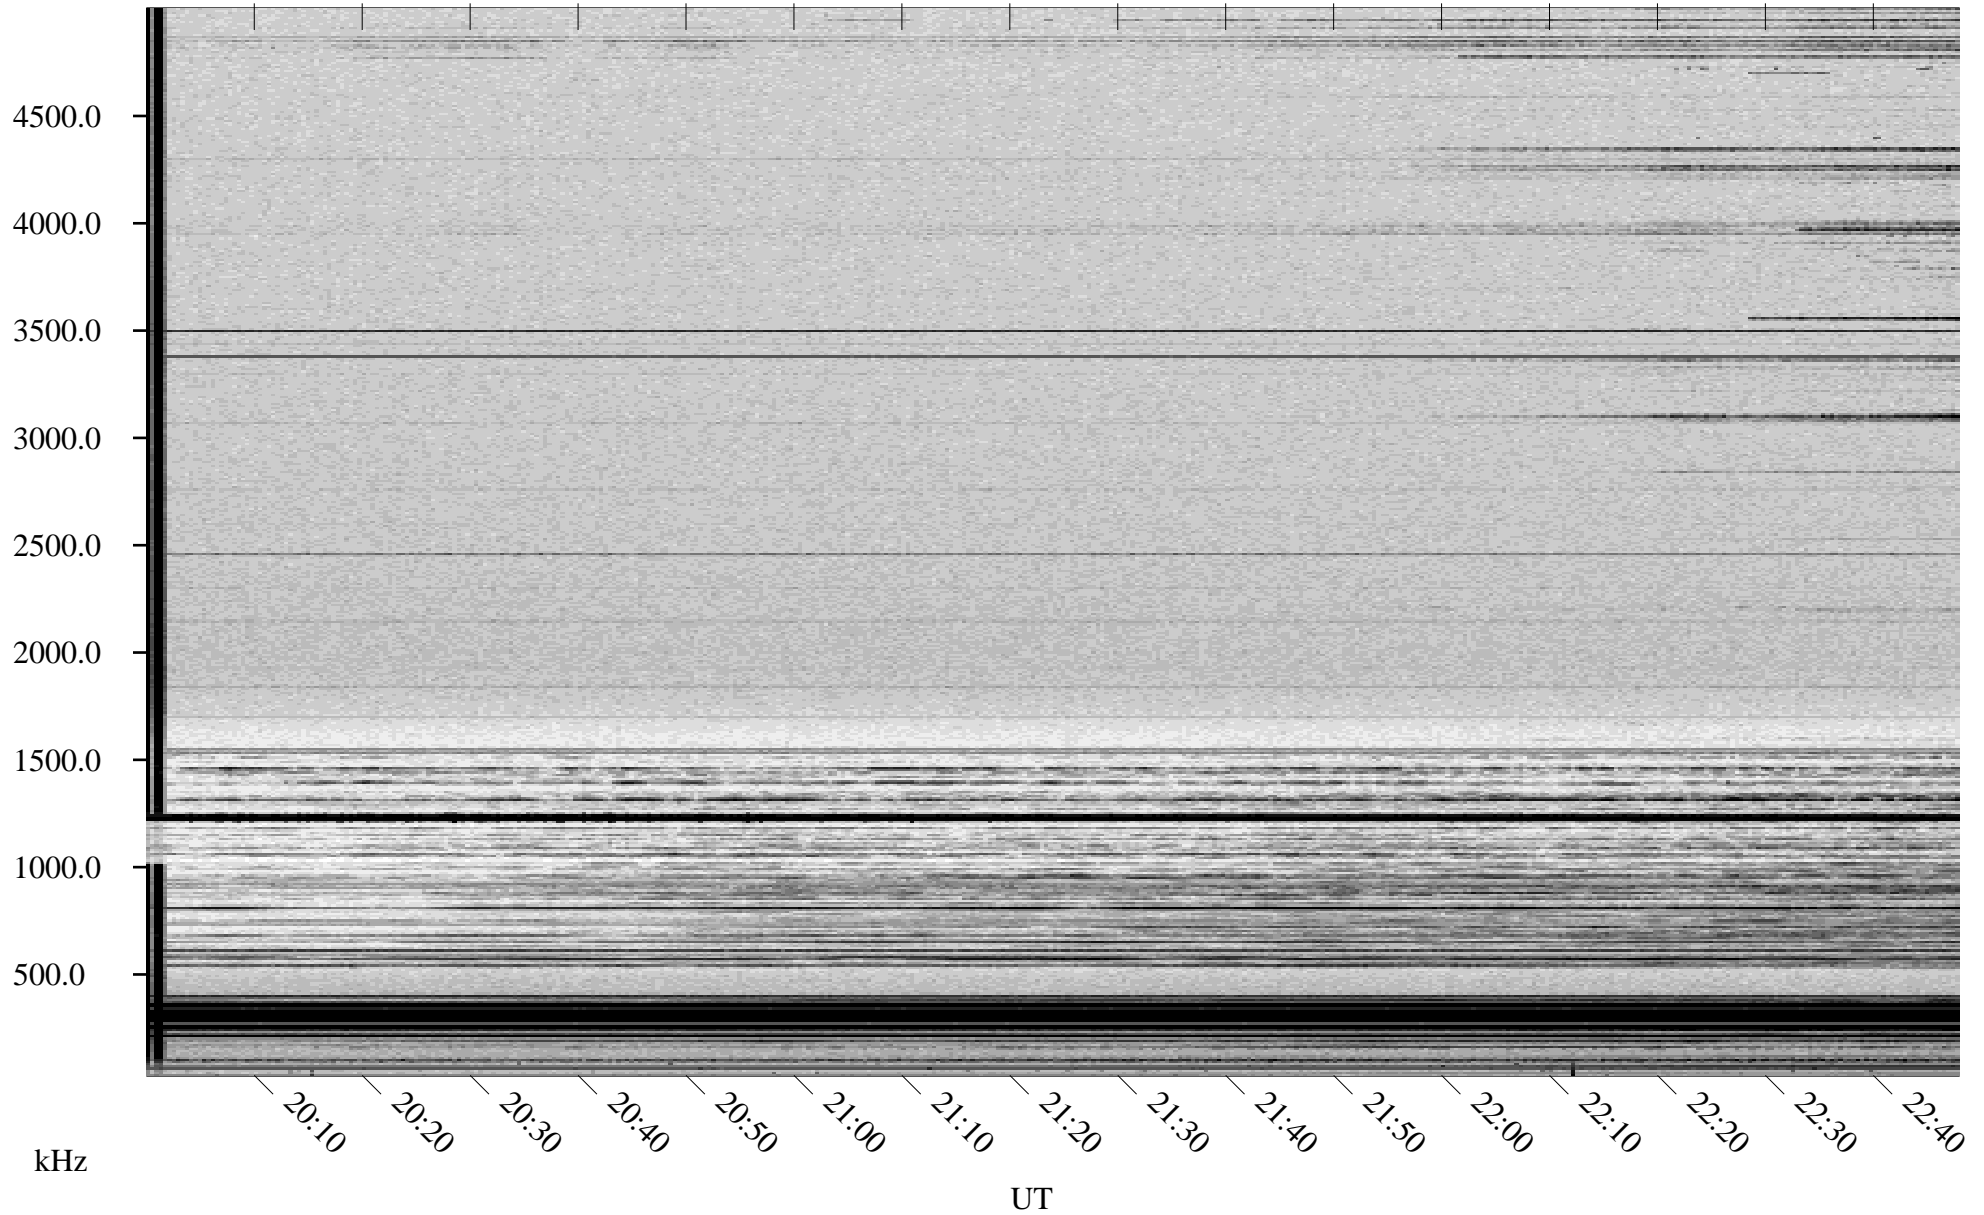

01/11/1998 Churchill, Manitoba

Linear Scale Black = 161 White = 15

ch980111.r00m max_12

Page 1

01/11/1998 Churchill, Manitoba

Linear Scale Black = 161 White = 15

ch980111.r00m max_12

Page 2

01/12/1998 Churchill, Manitoba

Linear Scale Black = 161 White = 15

ch980111.r00m max_12

Page 3

01/12/1998 Churchill, Manitoba

Linear Scale Black = 161 White = 15

ch980111l.r00m max_12

Page 4

01/12/1998 Churchill, Manitoba

Linear Scale Black = 161 White = 15

ch980111l.r00m max_12

Page 5

01/12/1998 Churchill, Manitoba

Linear Scale Black = 161 White = 15

ch980111.r00m max_12

Page 6

01/12/1998 Churchill, Manitoba

Linear Scale Black = 161 White = 15

ch980111.r00m max_12

Page 7

01/12/1998 Churchill, Manitoba

Linear Scale Black = 161 White = 15

ch980111.r00m max_12

Page 8