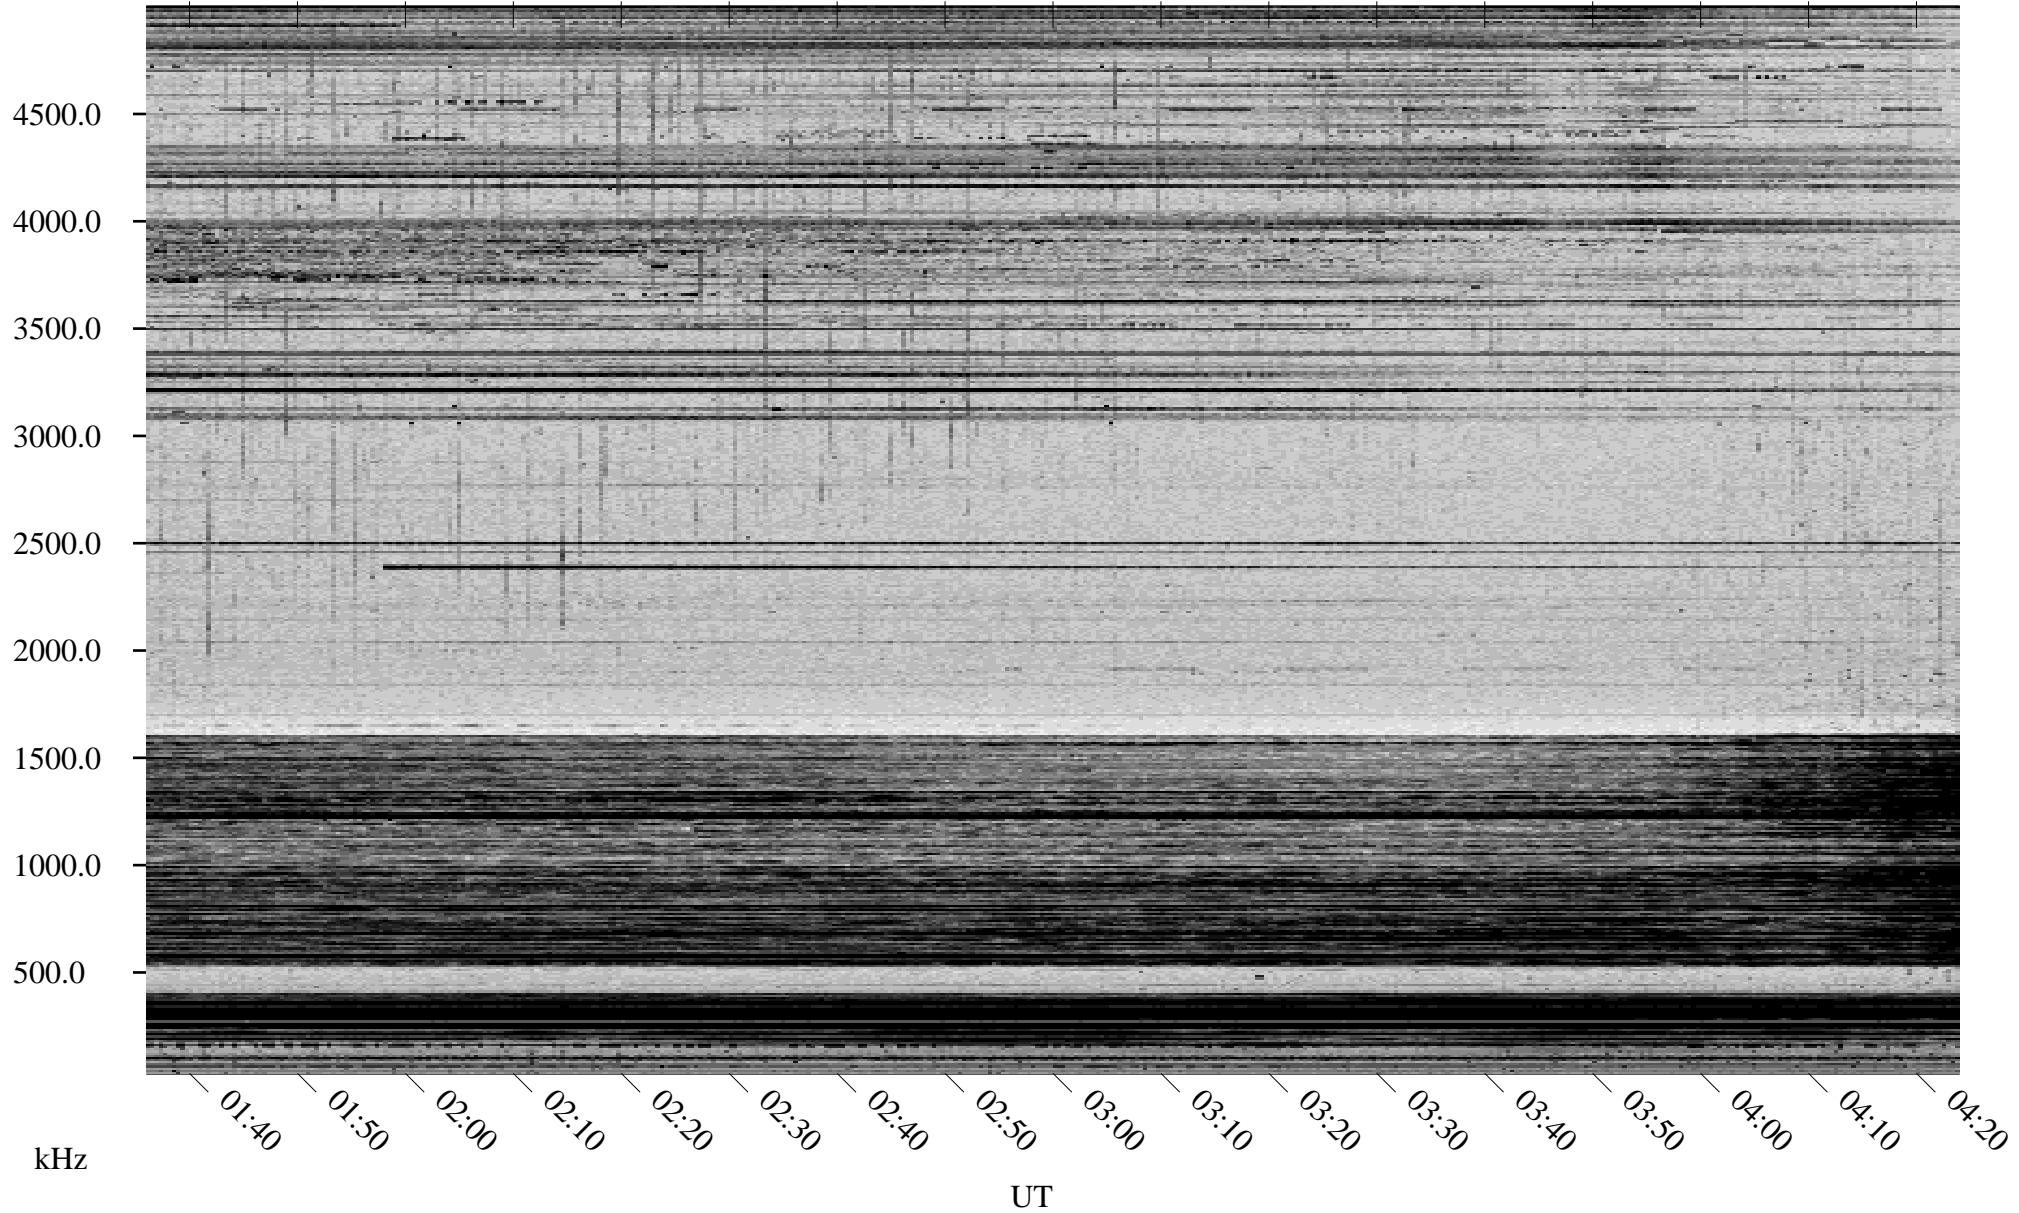

01/11/1998 Churchill, Manitoba

Linear Scale Black = 161 White = 15

ch980111.r00m max_12

Page 1

01/11/1998 Churchill, Manitoba

Linear Scale Black = 161 White = 15

ch980111.r00m max_12

Page 2

01/12/1998 Churchill, Manitoba

Linear Scale Black = 161 White = 15

ch980111.r00m max_12

Page 3

01/12/1998 Churchill, Manitoba

Linear Scale Black = 161 White = 15

ch980111l.r00m max_12

Page 4

01/12/1998 Churchill, Manitoba

Linear Scale Black = 161 White = 15

ch980111l.r00m max_12

Page 5

01/12/1998 Churchill, Manitoba

Linear Scale Black = 161 White = 15

ch980111.r00m max_12

Page 6

01/12/1998 Churchill, Manitoba

Linear Scale Black = 161 White = 15

ch980111.r00m max_12

Page 7

01/12/1998 Churchill, Manitoba

Linear Scale Black = 161 White = 15

ch980111.r00m max_12

Page 8