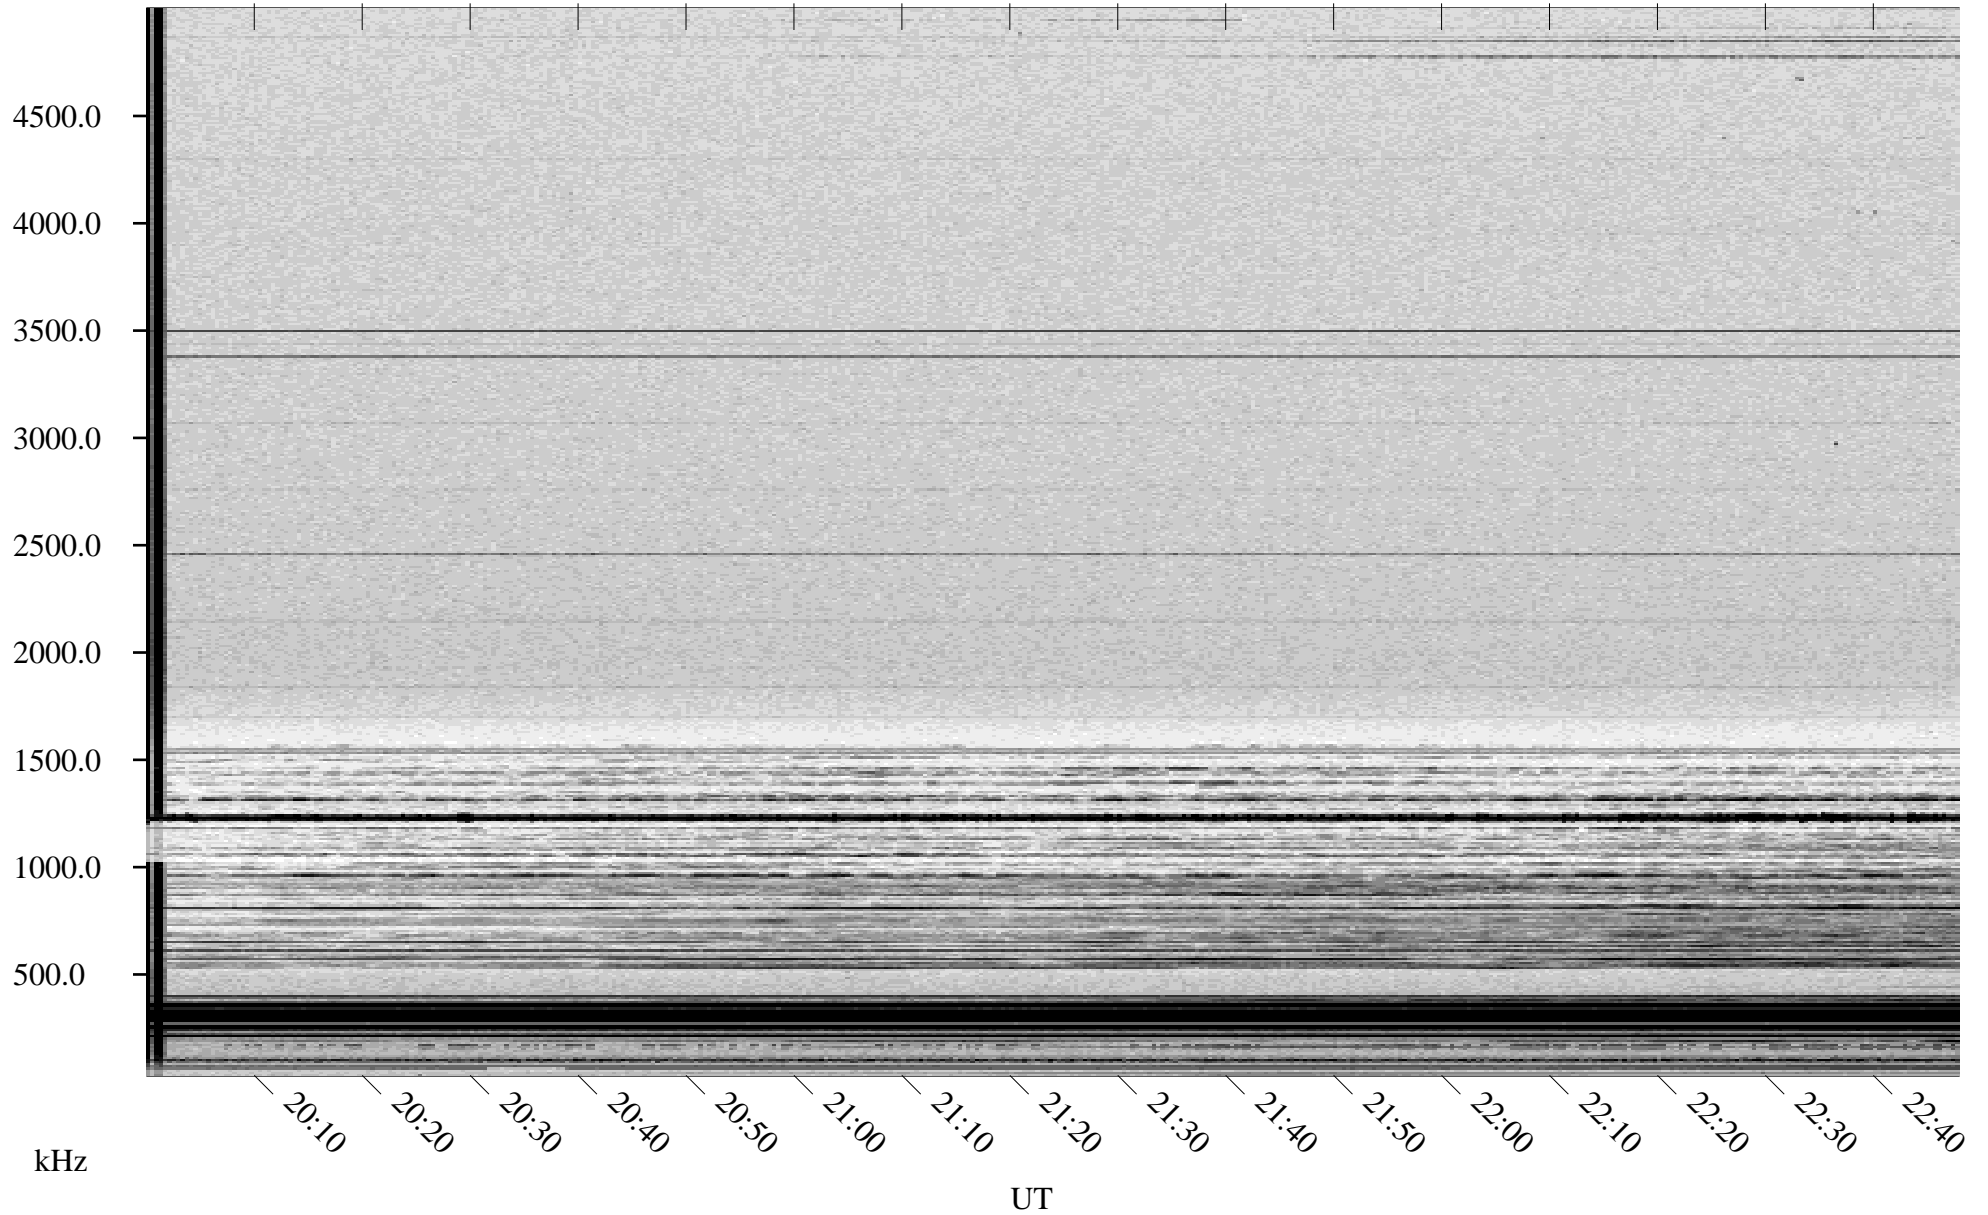

01/12/1998 Churchill, Manitoba

Linear Scale Black = 161 White = 15

ch98012l.r00m max_12

Page 1

01/12/1998 Churchill, Manitoba

Linear Scale Black = 161 White = 15

ch98012l.r00m max_12

Page 2

01/13/1998 Churchill, Manitoba

Linear Scale Black = 161 White = 15

ch98012l.r00m max_12

Page 3

01/13/1998 Churchill, Manitoba

Linear Scale Black = 161 White = 15

ch98012l.r00m max_12

Page 4

01/13/1998 Churchill, Manitoba

Linear Scale Black = 161 White = 15

ch98012l.r00m max_12

Page 5

01/13/1998 Churchill, Manitoba

Linear Scale Black = 161 White = 15

ch98012l.r00m max_12

Page 6

01/13/1998 Churchill, Manitoba

Linear Scale Black = 161 White = 15

ch98012l.r00m max_12

Page 7

01/13/1998 Churchill, Manitoba

Linear Scale Black = 161 White = 15

ch98012l.r00m max_12