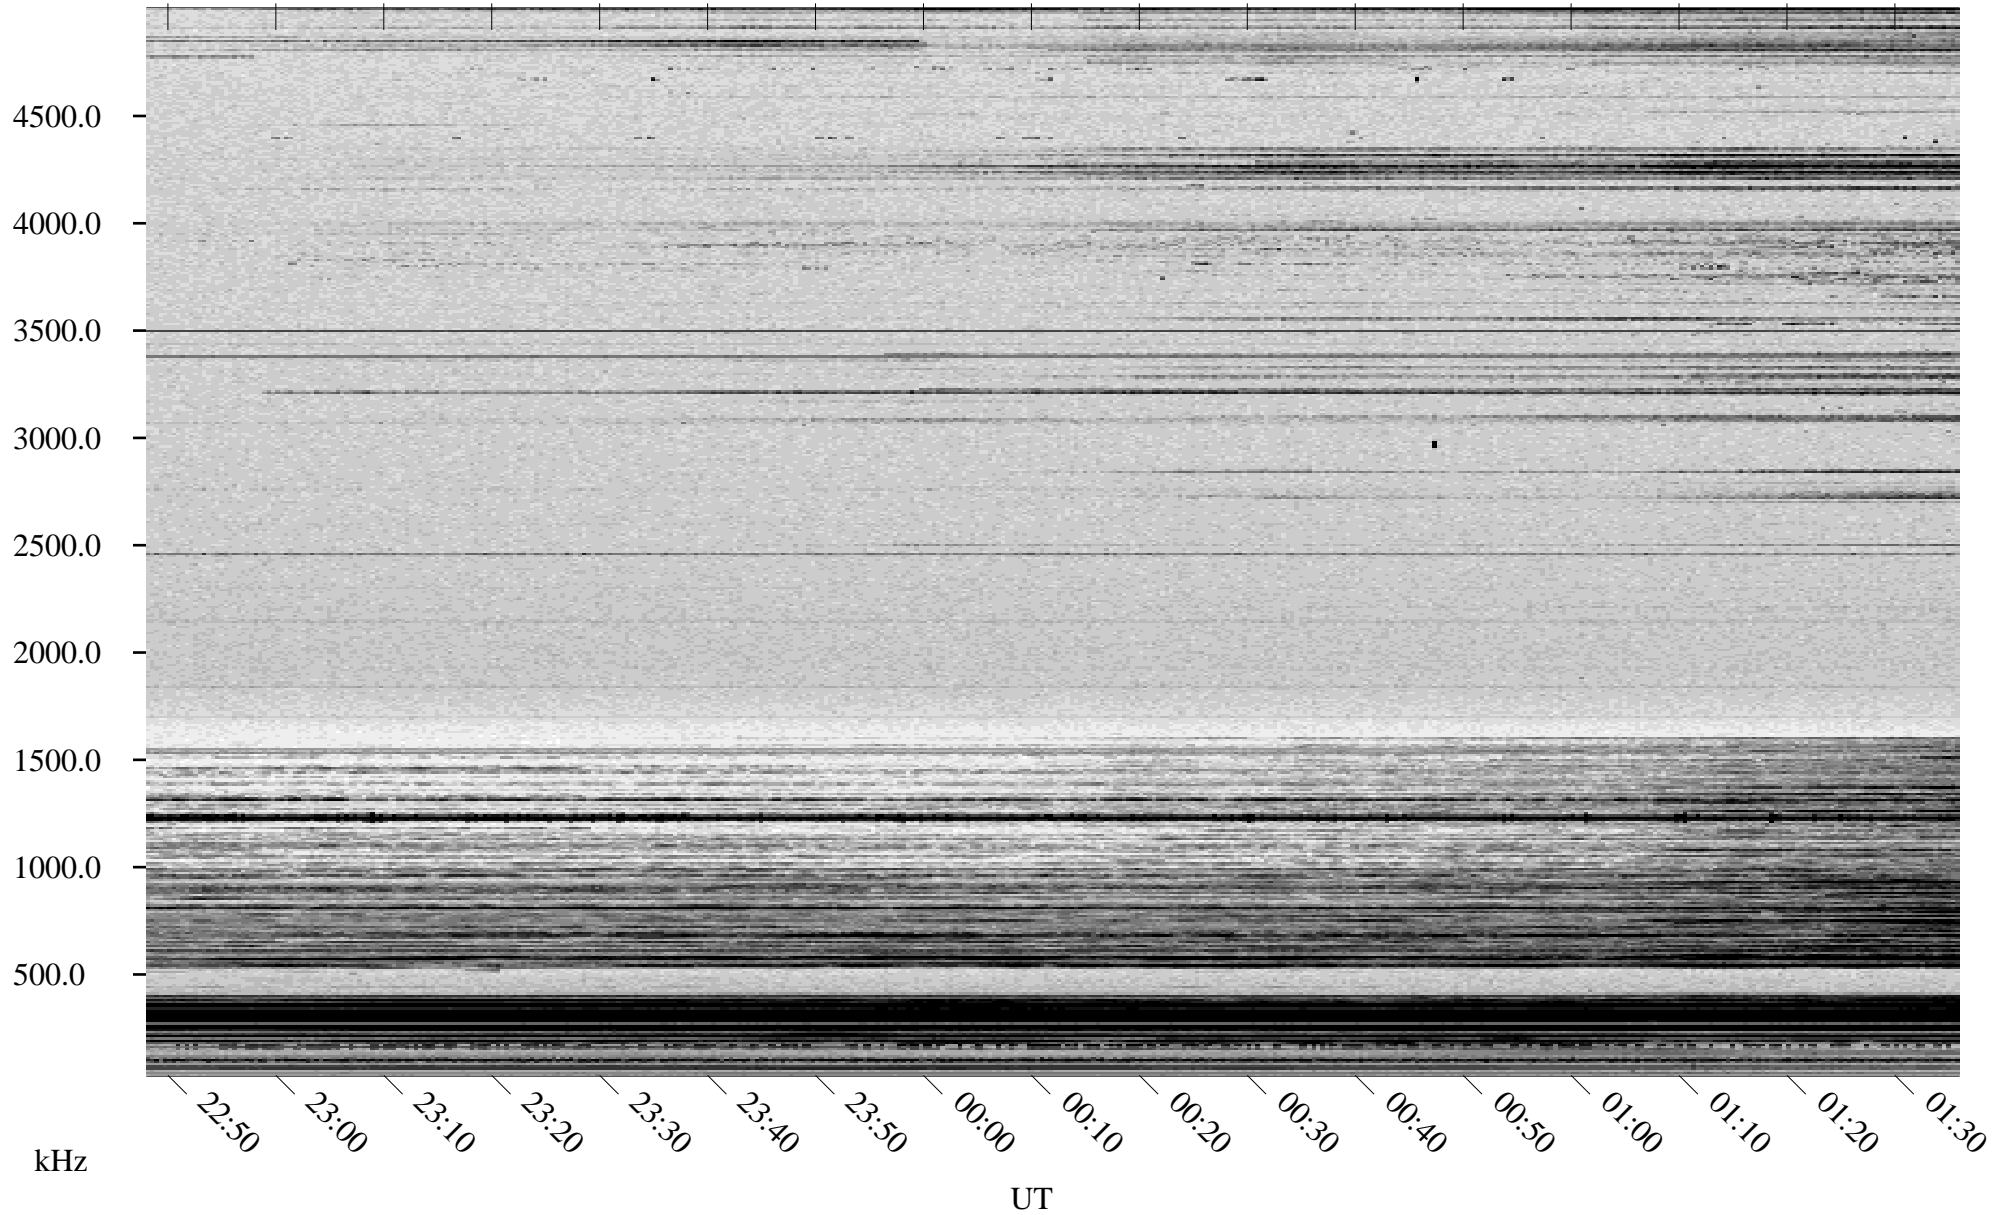

01/12/1998 Churchill, Manitoba

Linear Scale Black = 161 White = 15

ch98012l.r00m max_12

Page 1

01/12/1998 Churchill, Manitoba

Linear Scale Black = 161 White = 15

ch98012l.r00m max_12

Page 2

01/13/1998 Churchill, Manitoba

Linear Scale Black = 161 White = 15

ch98012l.r00m max_12

Page 3

01/13/1998 Churchill, Manitoba

Linear Scale Black = 161 White = 15

ch98012l.r00m max_12

Page 4

01/13/1998 Churchill, Manitoba

Linear Scale Black = 161 White = 15

ch98012l.r00m max_12

Page 5

01/13/1998 Churchill, Manitoba

Linear Scale Black = 161 White = 15

ch98012l.r00m max_12

Page 6

01/13/1998 Churchill, Manitoba

Linear Scale Black = 161 White = 15

ch98012l.r00m max_12

Page 7

01/13/1998 Churchill, Manitoba

Linear Scale Black = 161 White = 15

ch98012l.r00m max_12