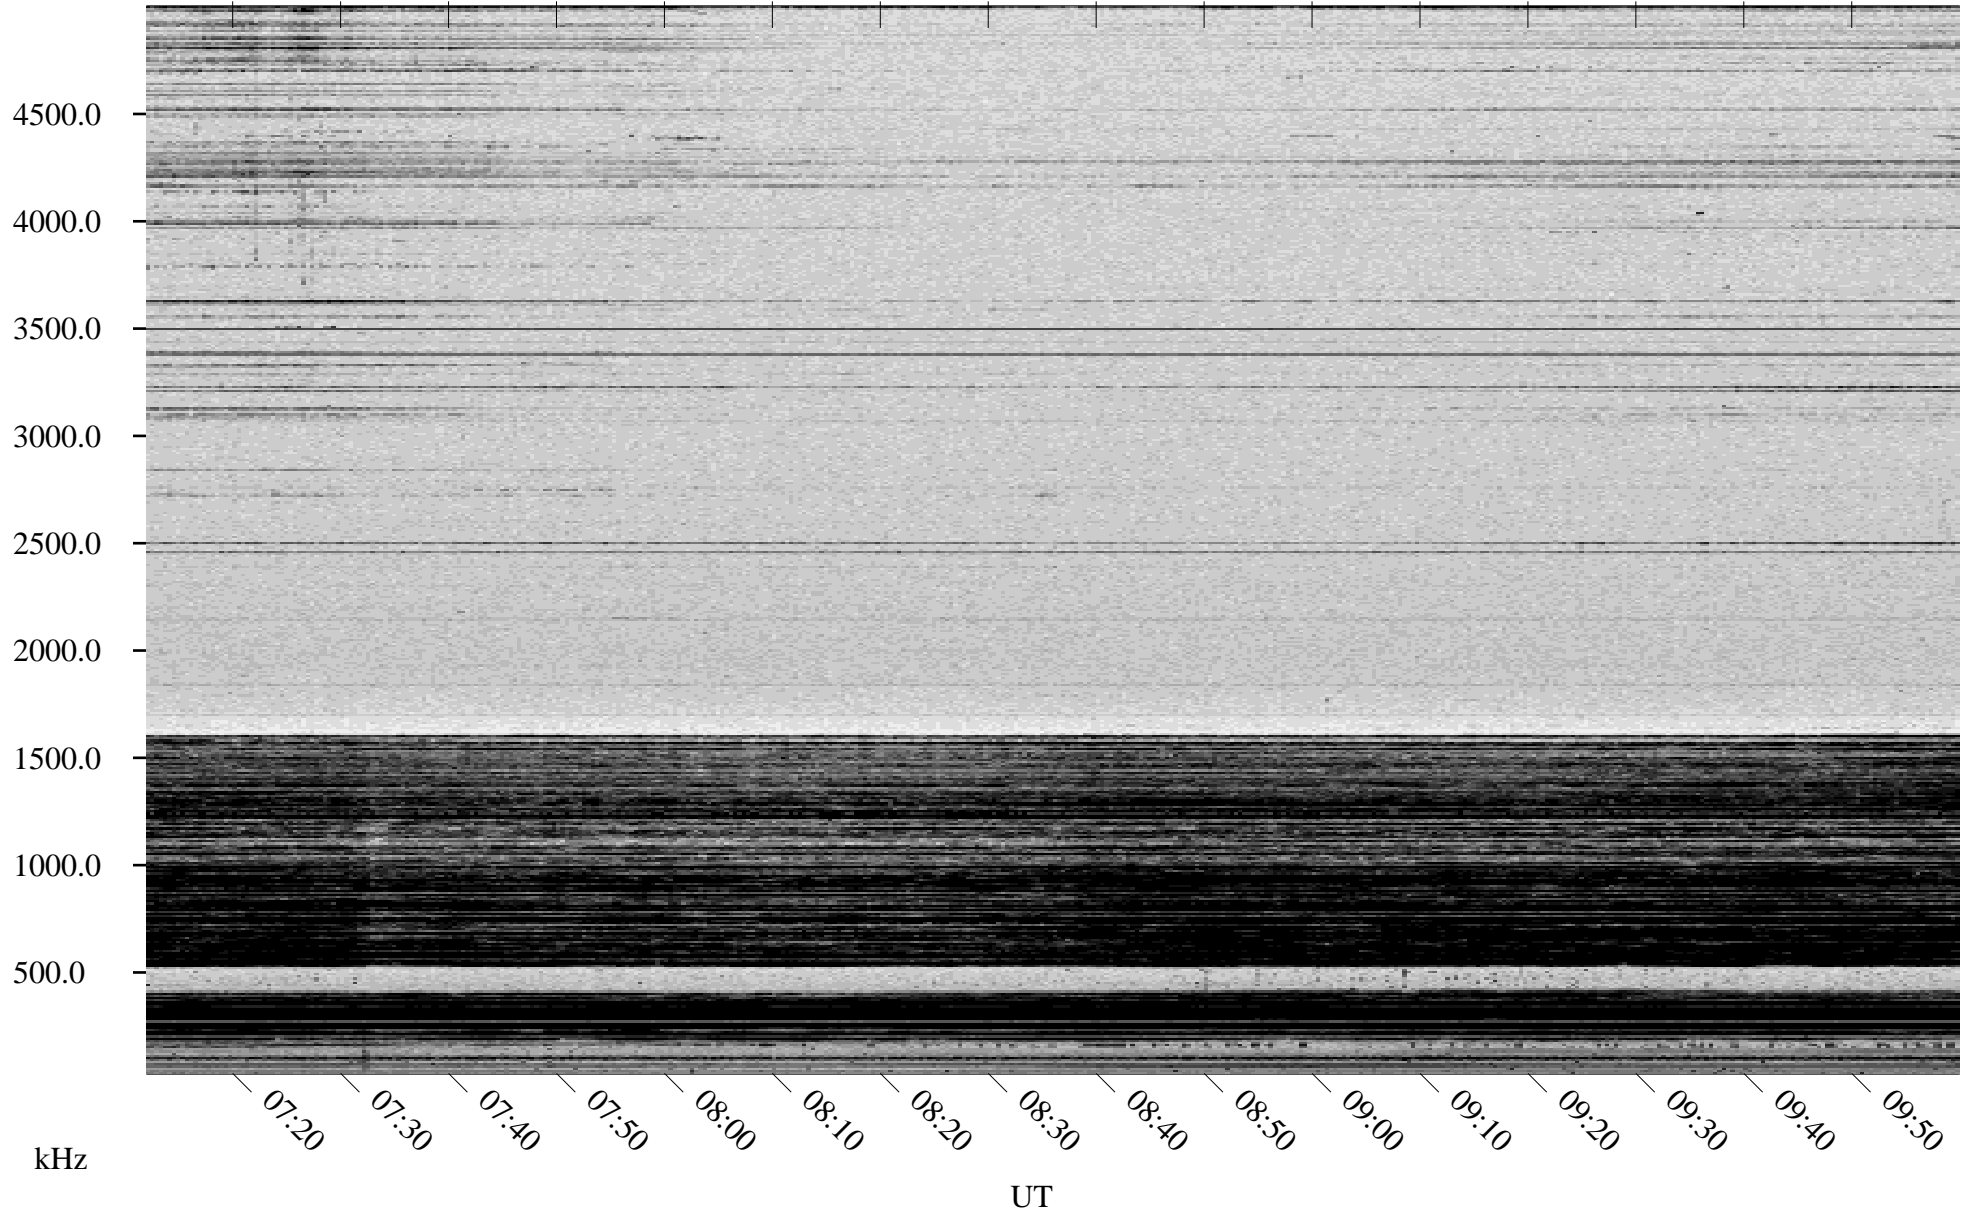

01/12/1998 Churchill, Manitoba

Linear Scale Black = 161 White = 15

ch98012l.r00m max_12

Page 1

01/12/1998 Churchill, Manitoba

Linear Scale Black = 161 White = 15

ch98012l.r00m max_12

Page 2

01/13/1998 Churchill, Manitoba

Linear Scale Black = 161 White = 15

ch98012l.r00m max_12

Page 3

01/13/1998 Churchill, Manitoba

Linear Scale Black = 161 White = 15

ch98012l.r00m max_12

Page 4

01/13/1998 Churchill, Manitoba

Linear Scale Black = 161 White = 15

ch98012l.r00m max_12

Page 5

01/13/1998 Churchill, Manitoba

Linear Scale Black = 161 White = 15

ch98012l.r00m max_12

Page 6

01/13/1998 Churchill, Manitoba

Linear Scale Black = 161 White = 15

ch98012l.r00m max_12

Page 7

01/13/1998 Churchill, Manitoba

Linear Scale Black = 161 White = 15

ch98012l.r00m max_12