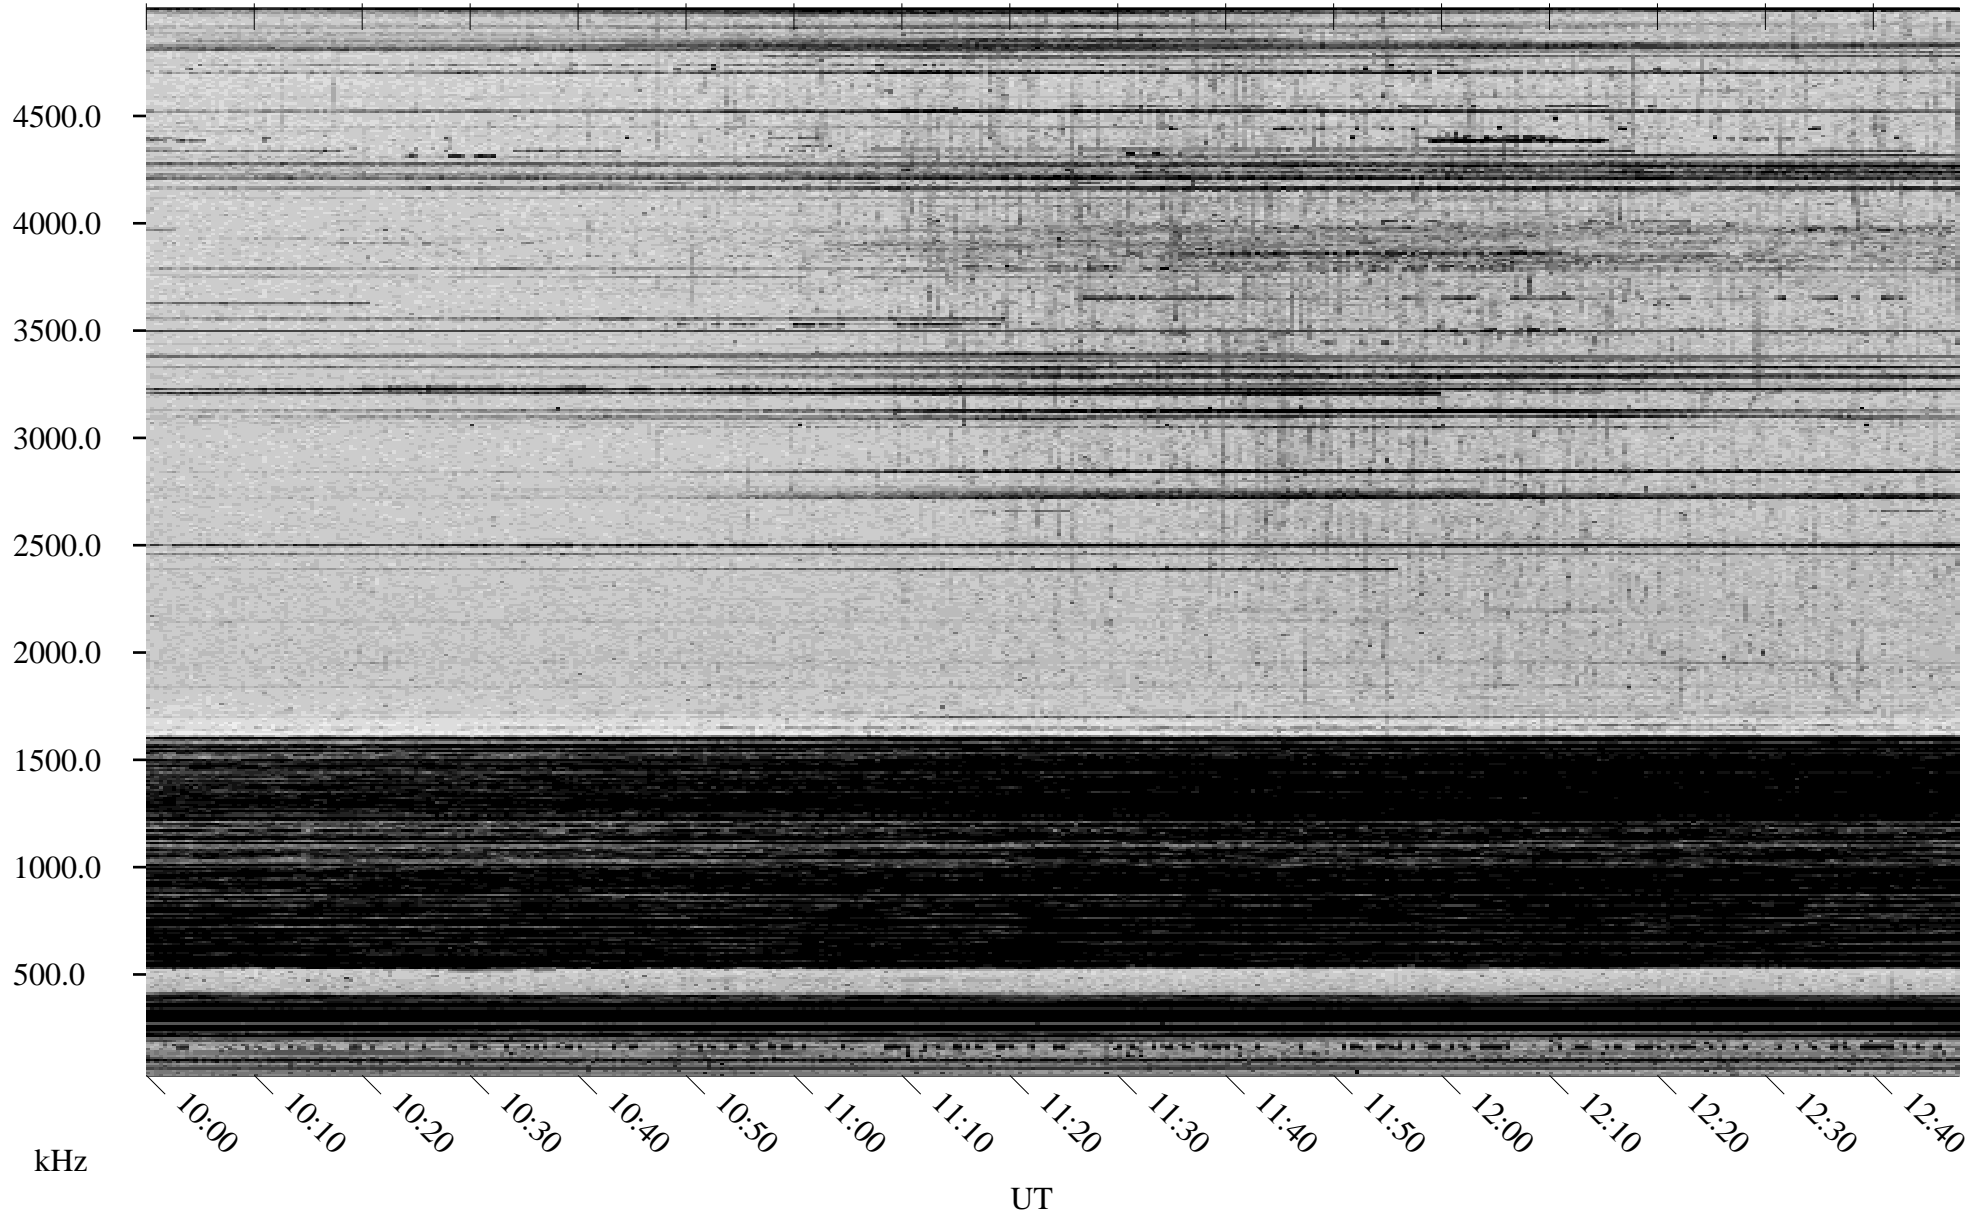

01/12/1998 Churchill, Manitoba

Linear Scale Black = 161 White = 15

ch98012l.r00m max_12

Page 1

01/12/1998 Churchill, Manitoba

Linear Scale Black = 161 White = 15

ch98012l.r00m max_12

Page 2

01/13/1998 Churchill, Manitoba

Linear Scale Black = 161 White = 15

ch98012l.r00m max_12

Page 3

01/13/1998 Churchill, Manitoba

Linear Scale Black = 161 White = 15

ch98012l.r00m max_12

Page 4

01/13/1998 Churchill, Manitoba

Linear Scale Black = 161 White = 15

ch98012l.r00m max_12

Page 5

01/13/1998 Churchill, Manitoba

Linear Scale Black = 161 White = 15

ch98012l.r00m max_12

Page 6

01/13/1998 Churchill, Manitoba

Linear Scale Black = 161 White = 15

ch98012l.r00m max_12

Page 7

01/13/1998 Churchill, Manitoba

Linear Scale Black = 161 White = 15

ch98012l.r00m max_12