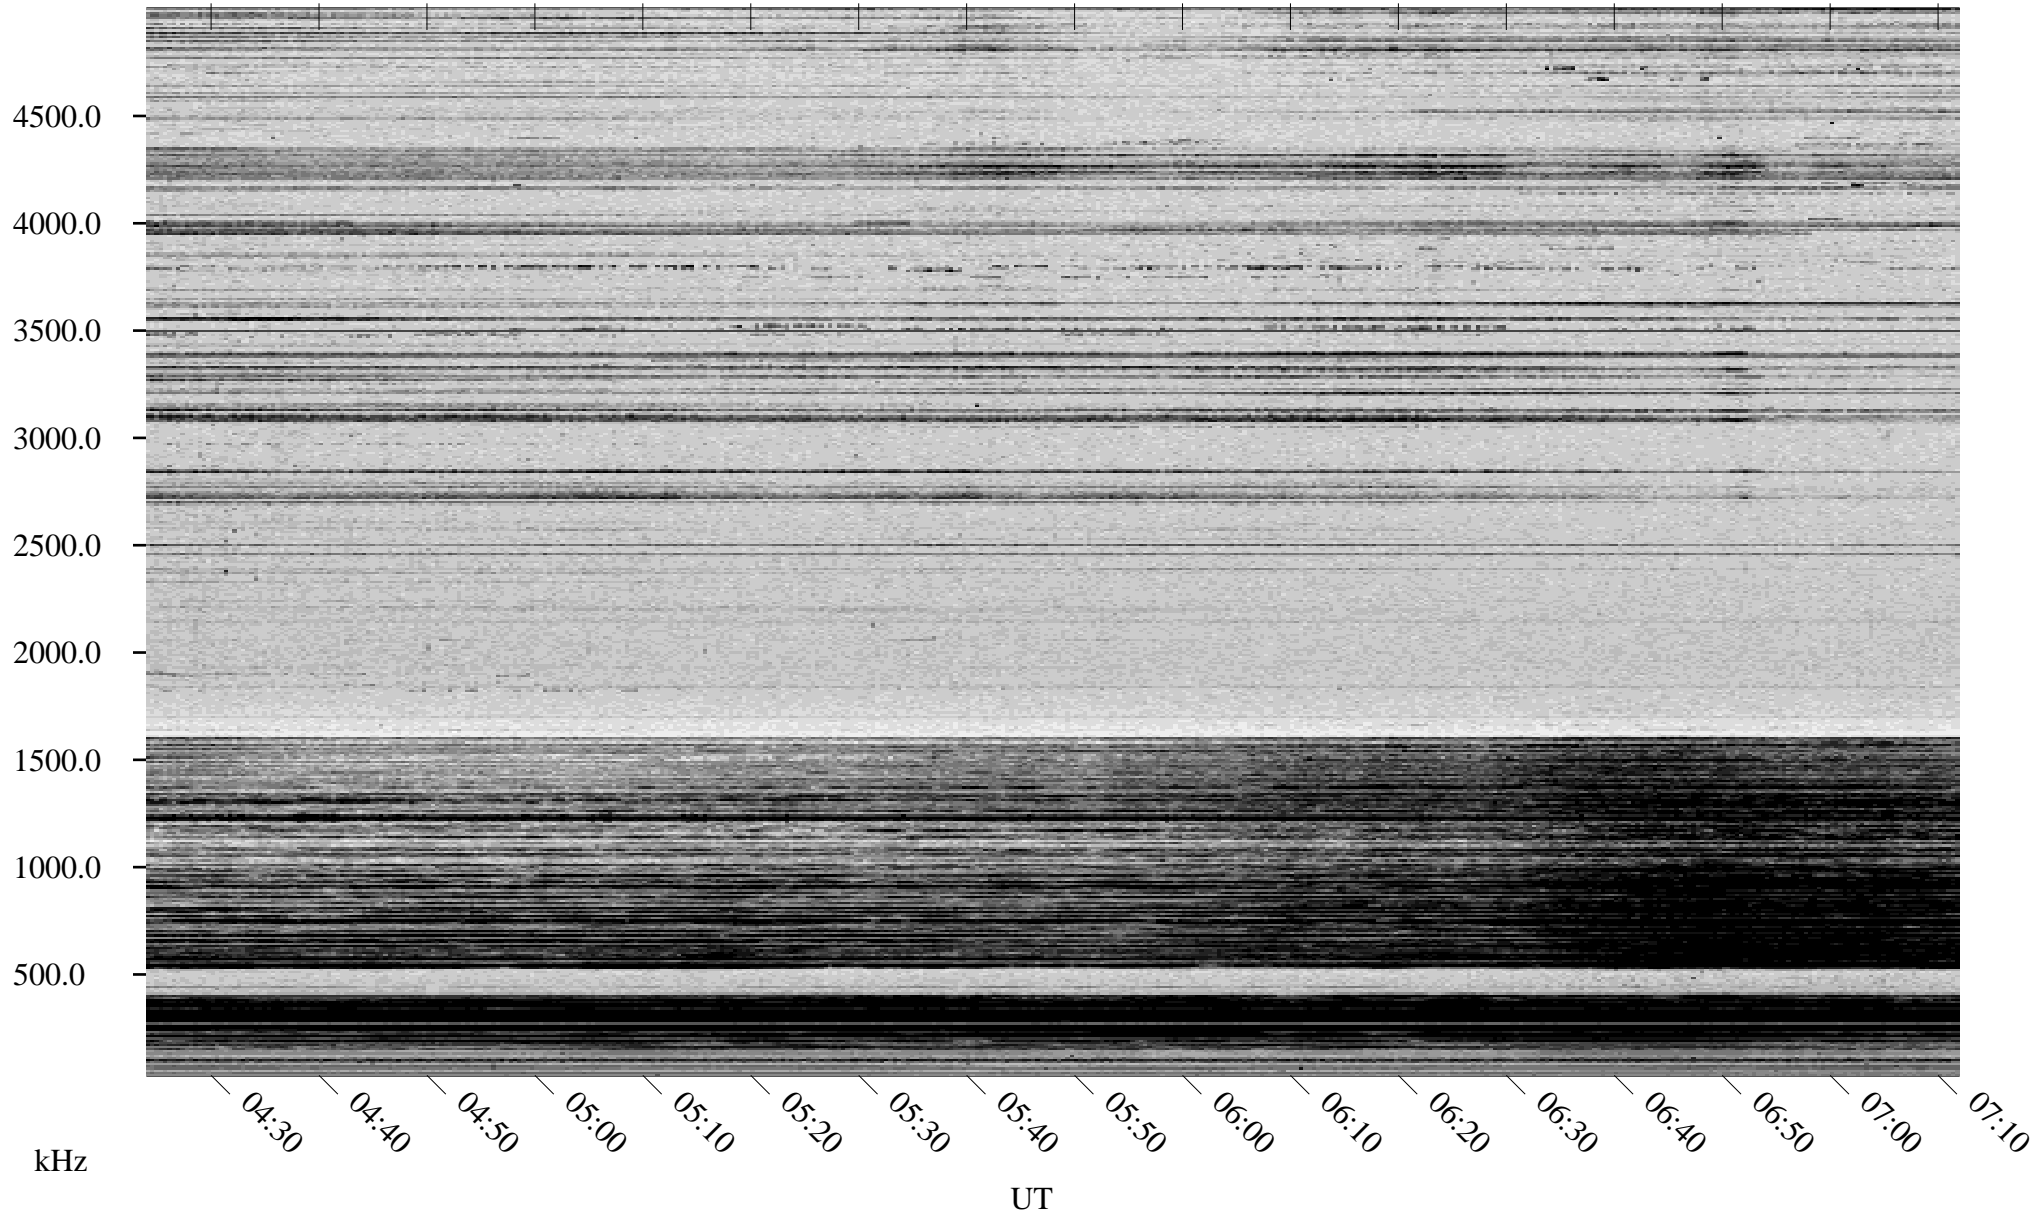

01/12/1998 Churchill, Manitoba

Linear Scale Black = 161 White = 15

ch98012l.r00m max_12

Page 1

01/12/1998 Churchill, Manitoba

Linear Scale Black = 161 White = 15

ch98012l.r00m max_12

Page 2

01/13/1998 Churchill, Manitoba

Linear Scale Black = 161 White = 15

ch98012l.r00m max_12

Page 3

01/13/1998 Churchill, Manitoba

Linear Scale Black = 161 White = 15

ch98012l.r00m max_12

Page 4

01/13/1998 Churchill, Manitoba

Linear Scale Black = 161 White = 15

ch98012l.r00m max_12

Page 5

01/13/1998 Churchill, Manitoba

Linear Scale Black = 161 White = 15

ch98012l.r00m max_12

Page 6

01/13/1998 Churchill, Manitoba

Linear Scale Black = 161 White = 15

ch98012l.r00m max_12

Page 7

01/13/1998 Churchill, Manitoba

Linear Scale Black = 161 White = 15

ch98012l.r00m max_12