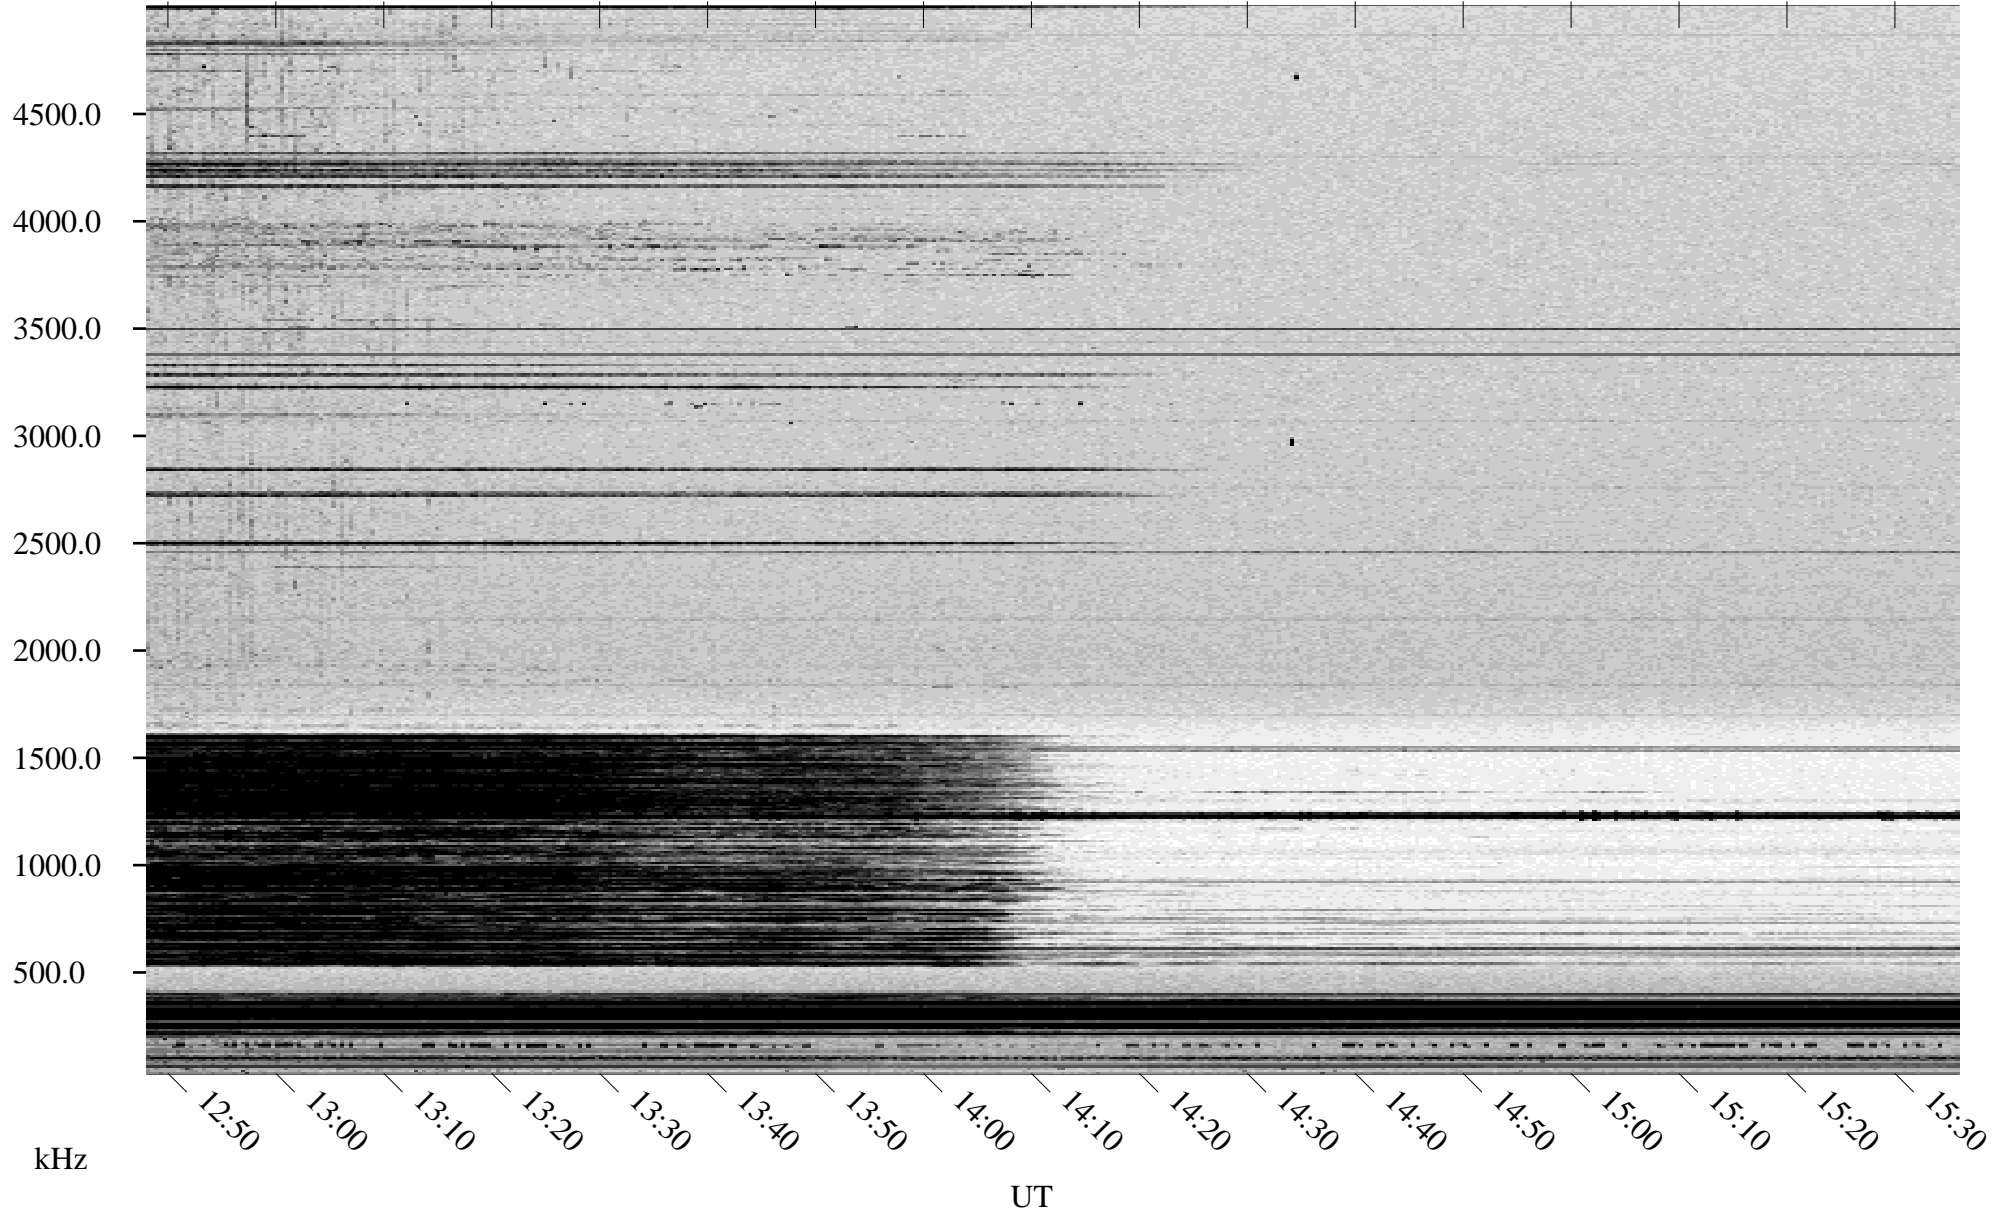

01/12/1998 Churchill, Manitoba

Linear Scale Black = 161 White = 15

ch98012l.r00m max_12

Page 1

01/12/1998 Churchill, Manitoba

Linear Scale Black = 161 White = 15

ch98012l.r00m max_12

Page 2

01/13/1998 Churchill, Manitoba

Linear Scale Black = 161 White = 15

ch98012l.r00m max_12

Page 3

01/13/1998 Churchill, Manitoba

Linear Scale Black = 161 White = 15

ch98012l.r00m max_12

Page 4

01/13/1998 Churchill, Manitoba

Linear Scale Black = 161 White = 15

ch98012l.r00m max_12

Page 5

01/13/1998 Churchill, Manitoba

Linear Scale Black = 161 White = 15

ch98012l.r00m max_12

Page 6

01/13/1998 Churchill, Manitoba

Linear Scale Black = 161 White = 15

ch98012l.r00m max_12

Page 7

01/13/1998 Churchill, Manitoba

Linear Scale Black = 161 White = 15

ch98012l.r00m max_12