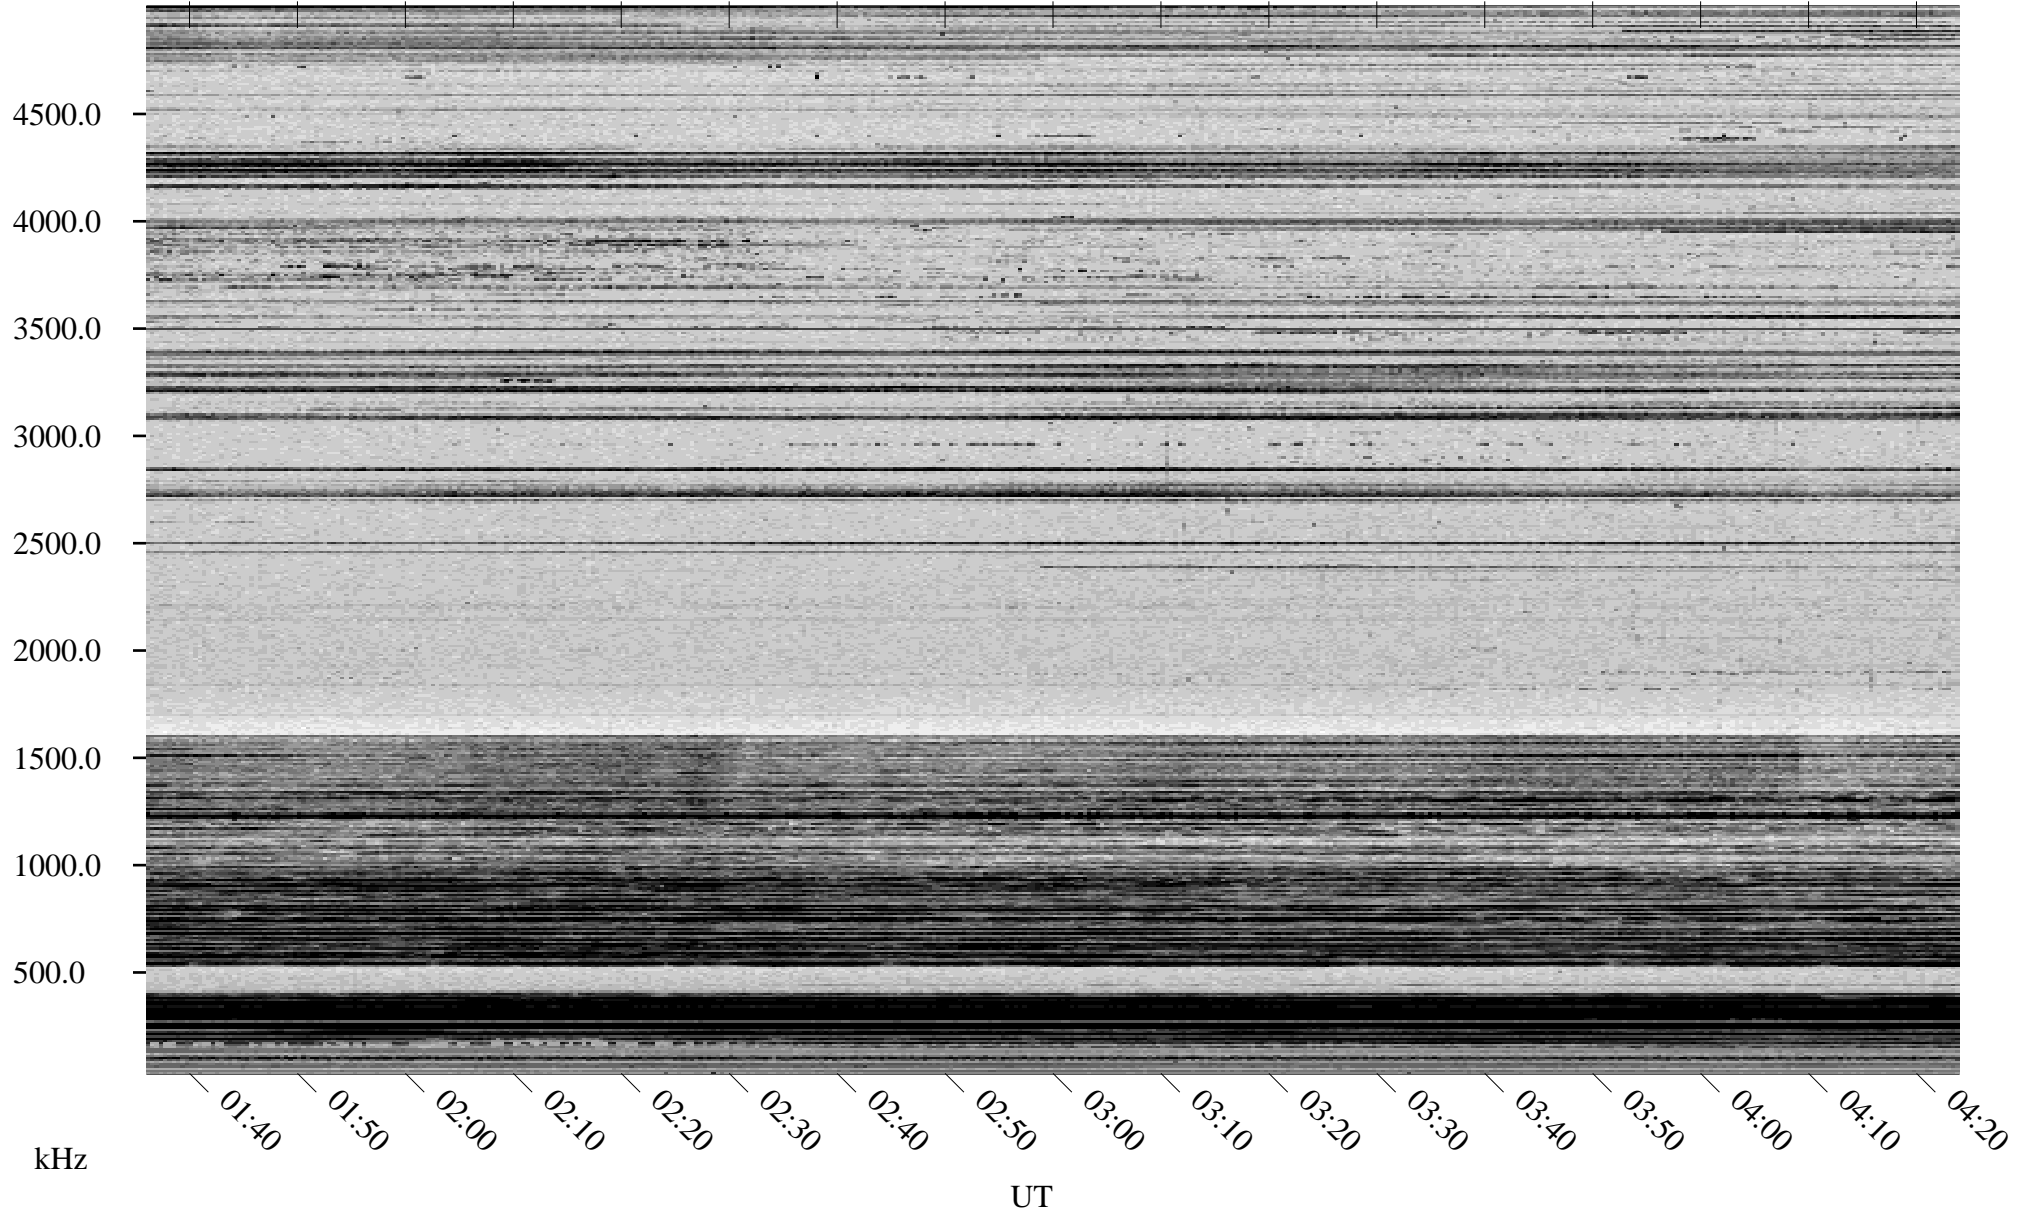

01/12/1998 Churchill, Manitoba

Linear Scale Black = 161 White = 15

ch98012l.r00m max_12

Page 1

01/12/1998 Churchill, Manitoba

Linear Scale Black = 161 White = 15

ch98012l.r00m max_12

Page 2

01/13/1998 Churchill, Manitoba

Linear Scale Black = 161 White = 15

ch98012l.r00m max_12

Page 3

01/13/1998 Churchill, Manitoba

Linear Scale Black = 161 White = 15

ch98012l.r00m max_12

Page 4

01/13/1998 Churchill, Manitoba

Linear Scale Black = 161 White = 15

ch98012l.r00m max_12

Page 5

01/13/1998 Churchill, Manitoba

Linear Scale Black = 161 White = 15

ch98012l.r00m max_12

Page 6

01/13/1998 Churchill, Manitoba

Linear Scale Black = 161 White = 15

ch98012l.r00m max_12

Page 7

01/13/1998 Churchill, Manitoba

Linear Scale Black = 161 White = 15

ch98012l.r00m max_12