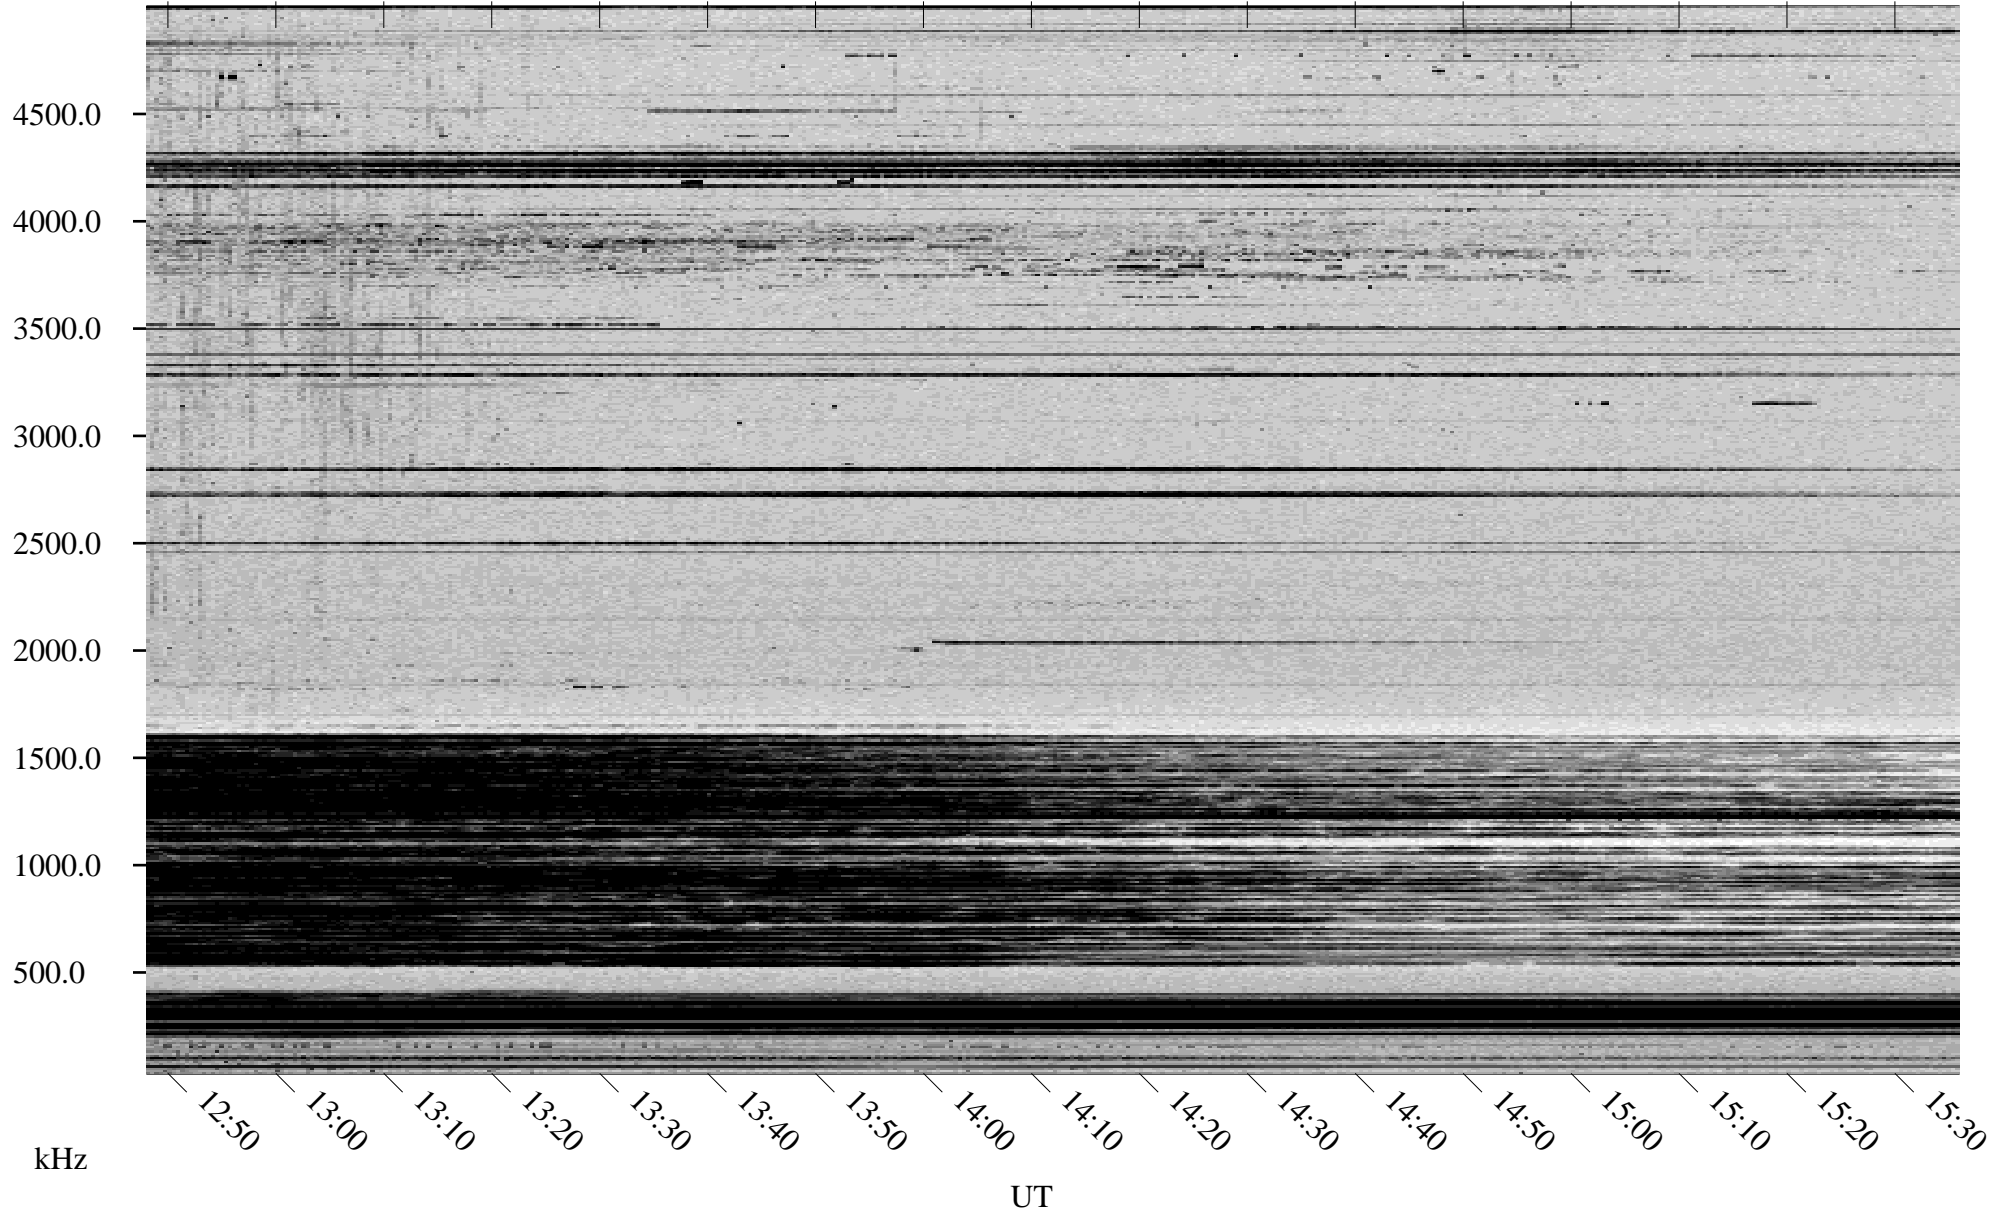

01/13/1998 Churchill, Manitoba

Linear Scale Black = 161 White = 15

ch98013l.r00m max_12

Page 1

01/13/1998 Churchill, Manitoba

Linear Scale Black = 161 White = 15

ch98013l.r00m max_12

Page 2

01/14/1998 Churchill, Manitoba

Linear Scale Black = 161 White = 15

ch980131.r00m max_12

Page 3

01/14/1998 Churchill, Manitoba

Linear Scale Black = 161 White = 15

ch98013l.r00m max_12

Page 4

01/14/1998 Churchill, Manitoba

Linear Scale Black = 161 White = 15

ch980131.r00m max_12

Page 5

01/14/1998 Churchill, Manitoba

Linear Scale Black = 161 White = 15

ch98013l.r00m max_12

Page 6

01/14/1998 Churchill, Manitoba

Linear Scale Black = 161 White = 15

ch98013l.r00m max_12

Page 7

01/14/1998 Churchill, Manitoba

Linear Scale Black = 161 White = 15

ch98013l.r00m max_12

Page 8