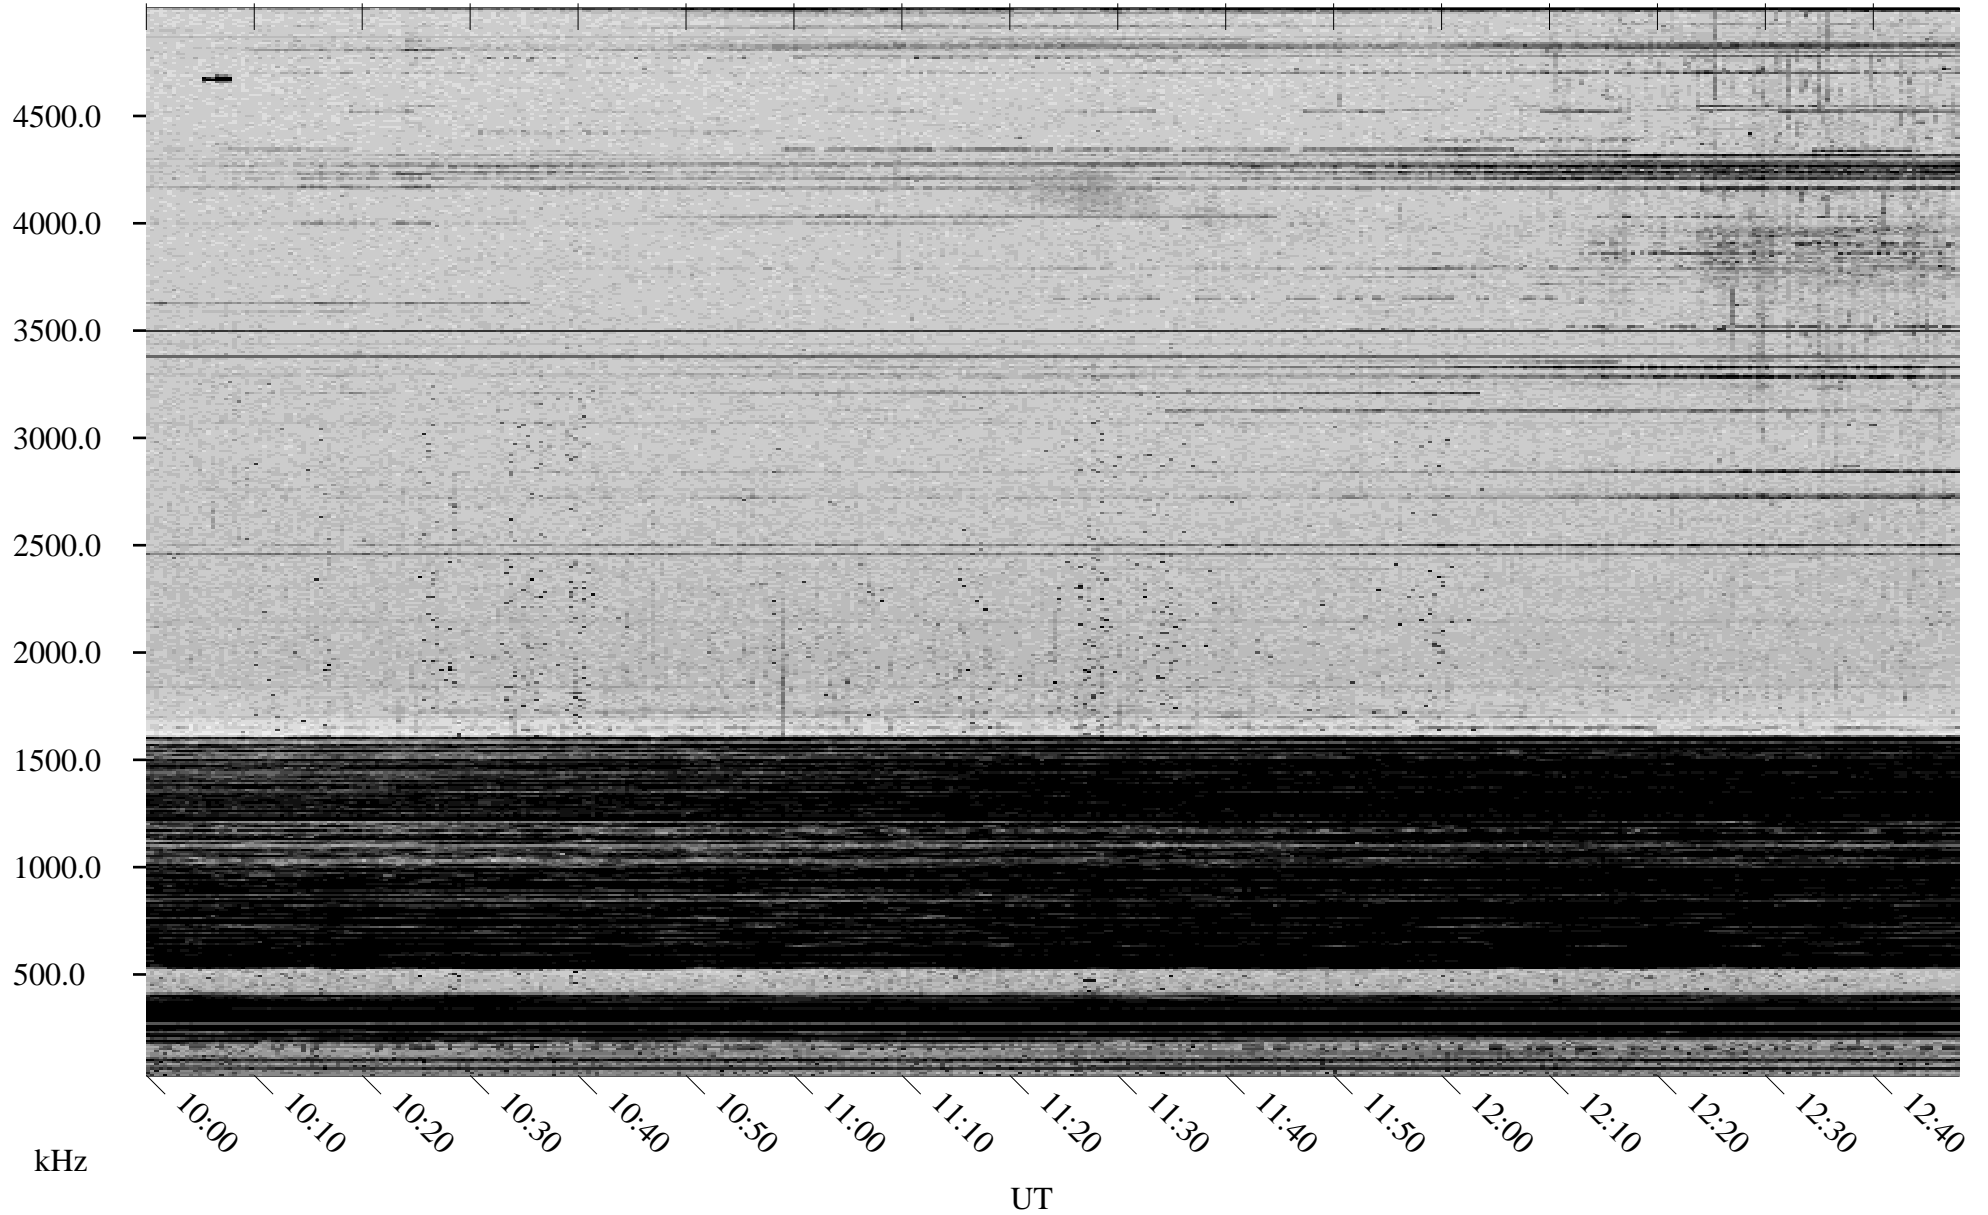

01/13/1998 Churchill, Manitoba

Linear Scale Black = 161 White = 15

ch98013l.r00m max_12

Page 1

01/13/1998 Churchill, Manitoba

Linear Scale Black = 161 White = 15

ch98013l.r00m max_12

Page 2

01/14/1998 Churchill, Manitoba

Linear Scale Black = 161 White = 15

ch980131.r00m max_12

Page 3

01/14/1998 Churchill, Manitoba

Linear Scale Black = 161 White = 15

ch98013l.r00m max_12

Page 4

01/14/1998 Churchill, Manitoba

Linear Scale Black = 161 White = 15

ch980131.r00m max_12

Page 5

01/14/1998 Churchill, Manitoba

Linear Scale Black = 161 White = 15

ch98013l.r00m max_12

Page 6

01/14/1998 Churchill, Manitoba

Linear Scale Black = 161 White = 15

ch98013l.r00m max_12

Page 7

01/14/1998 Churchill, Manitoba

Linear Scale Black = 161 White = 15

ch98013l.r00m max_12

Page 8