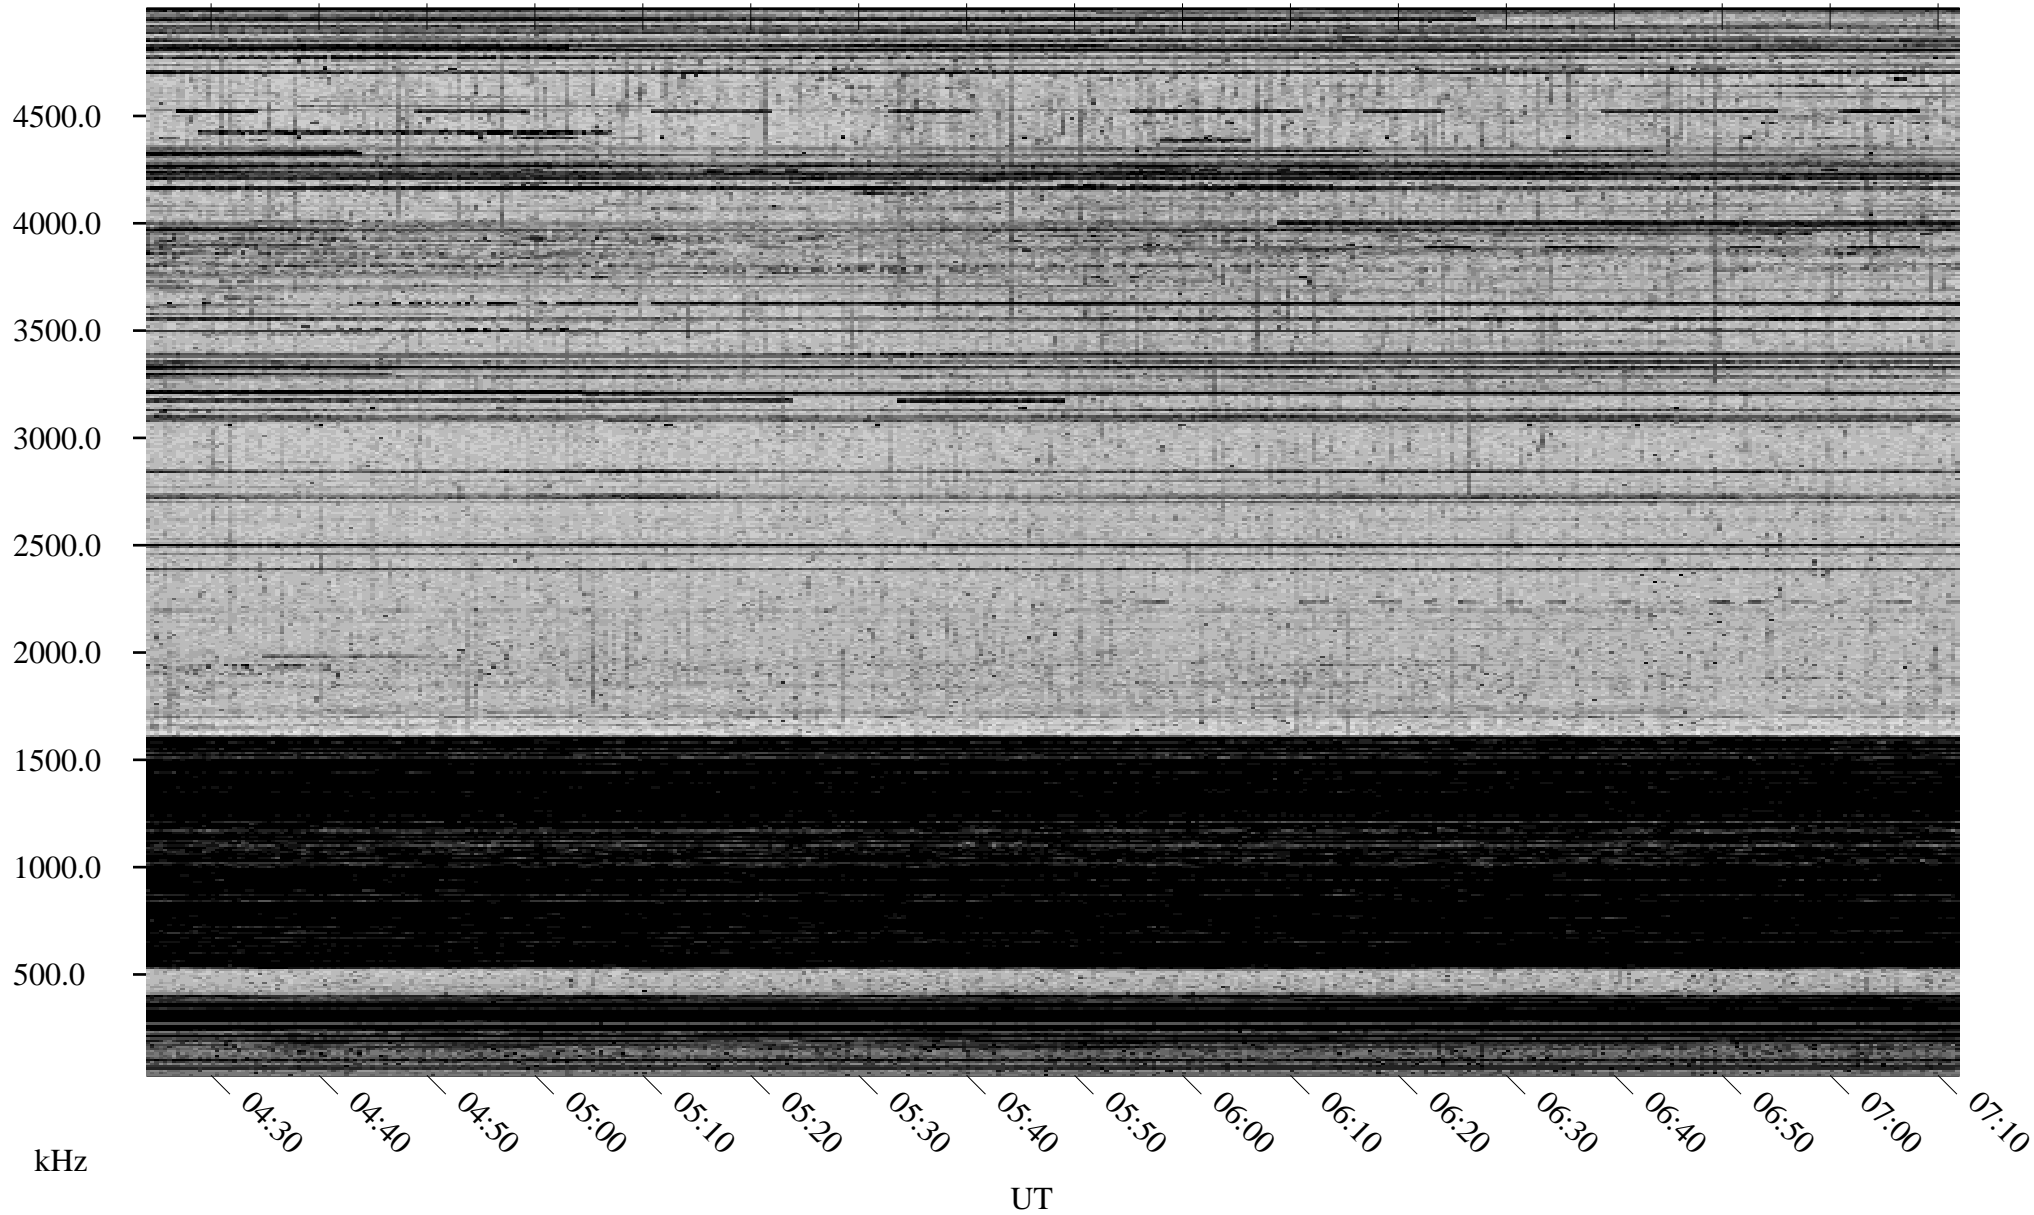

01/13/1998 Churchill, Manitoba

Linear Scale Black = 161 White = 15

ch98013l.r00m max_12

Page 1

01/13/1998 Churchill, Manitoba

Linear Scale Black = 161 White = 15

ch98013l.r00m max_12

Page 2

01/14/1998 Churchill, Manitoba

Linear Scale Black = 161 White = 15

ch980131.r00m max_12

Page 3

01/14/1998 Churchill, Manitoba

Linear Scale Black = 161 White = 15

ch98013l.r00m max_12

Page 4

01/14/1998 Churchill, Manitoba

Linear Scale Black = 161 White = 15

ch980131.r00m max_12

Page 5

01/14/1998 Churchill, Manitoba

Linear Scale Black = 161 White = 15

ch98013l.r00m max_12

Page 6

01/14/1998 Churchill, Manitoba

Linear Scale Black = 161 White = 15

ch98013l.r00m max_12

Page 7

01/14/1998 Churchill, Manitoba

Linear Scale Black = 161 White = 15

ch98013l.r00m max_12

Page 8