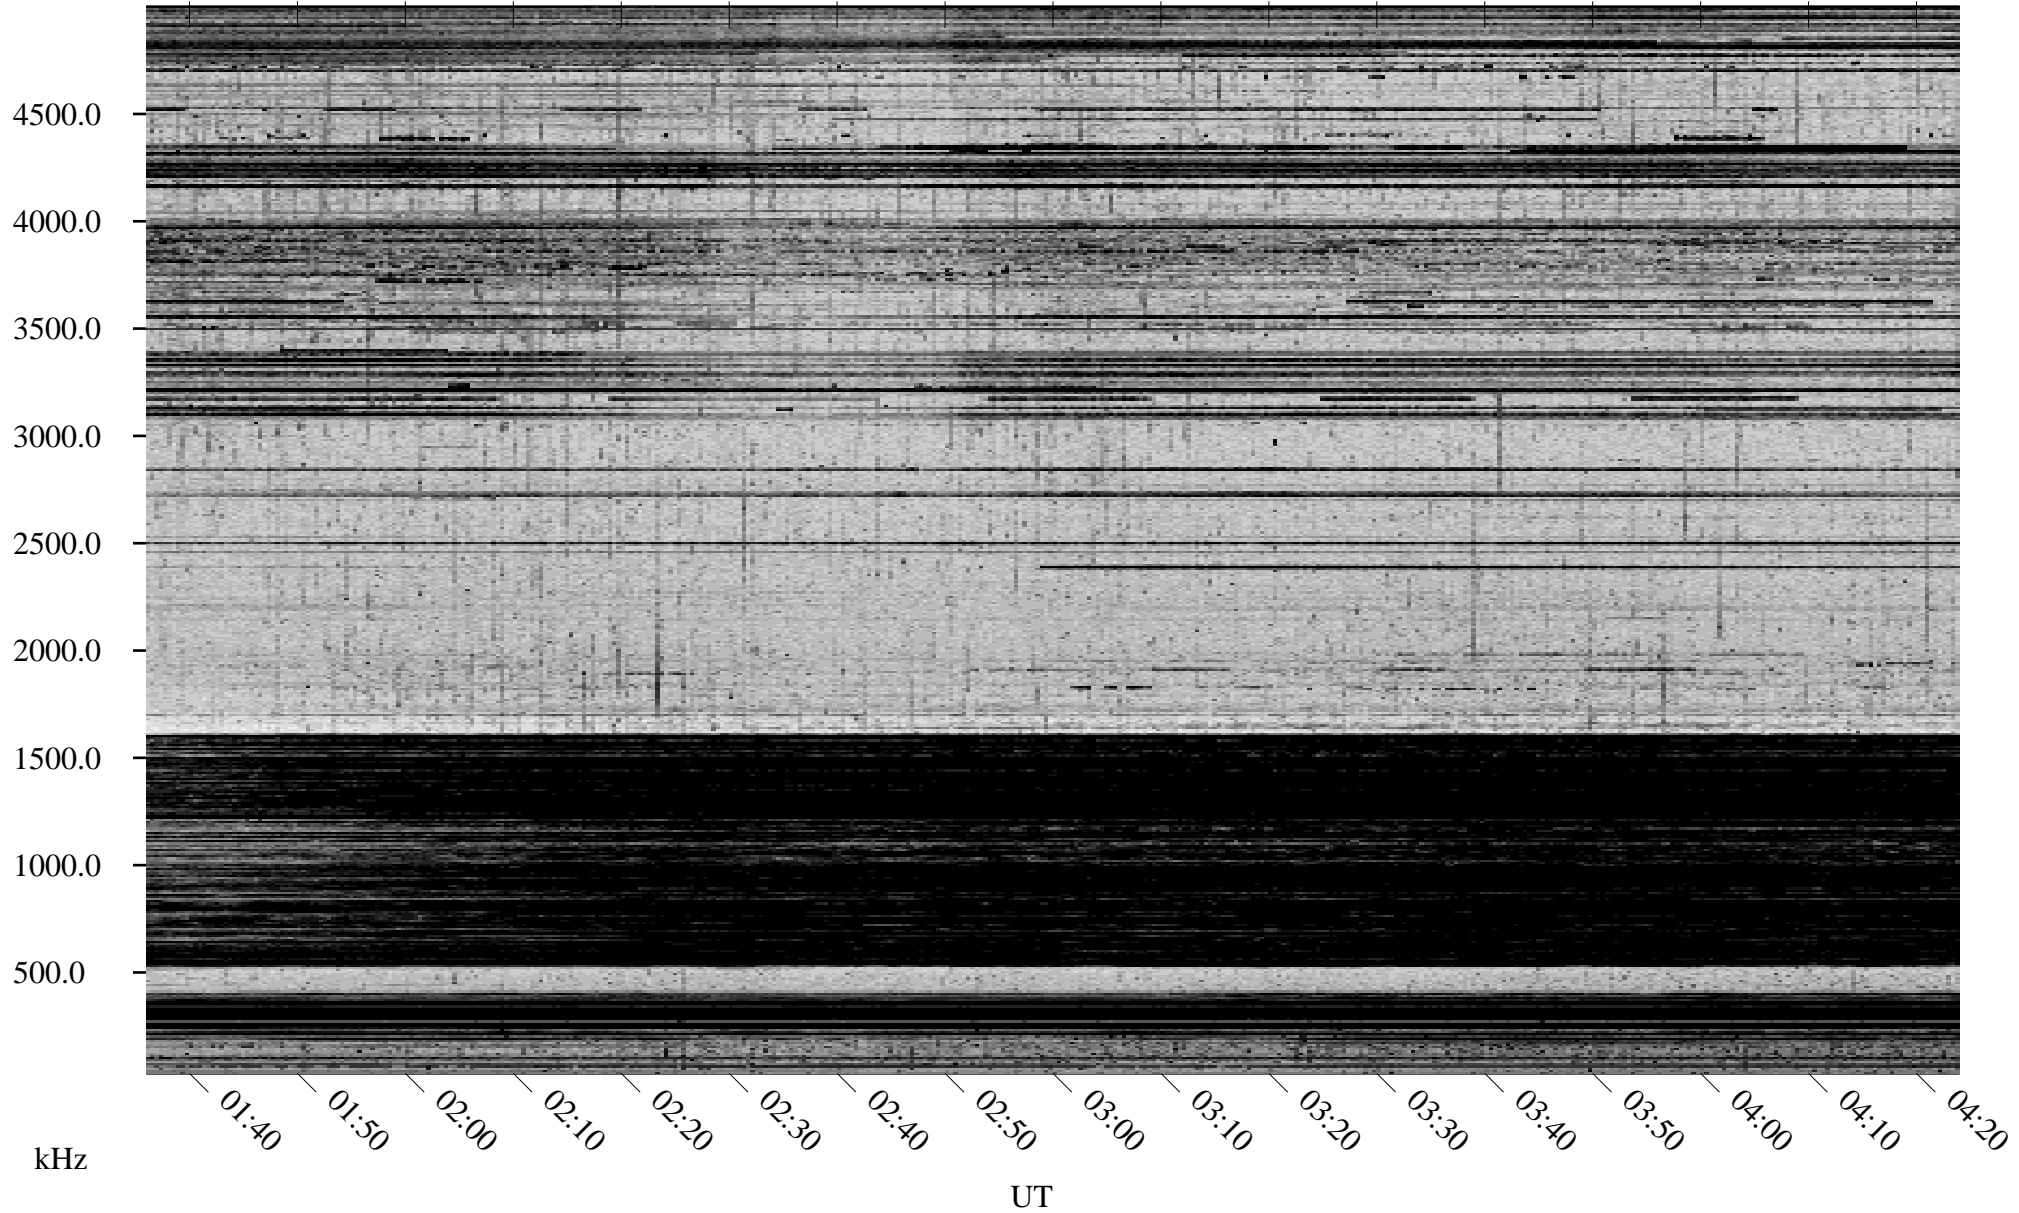

01/13/1998 Churchill, Manitoba

Linear Scale Black = 161 White = 15

ch98013l.r00m max_12

Page 1

01/13/1998 Churchill, Manitoba

Linear Scale Black = 161 White = 15

ch98013l.r00m max_12

Page 2

01/14/1998 Churchill, Manitoba

Linear Scale Black = 161 White = 15

ch980131.r00m max_12

Page 3

01/14/1998 Churchill, Manitoba

Linear Scale Black = 161 White = 15

ch98013l.r00m max_12

Page 4

01/14/1998 Churchill, Manitoba

Linear Scale Black = 161 White = 15

ch980131.r00m max_12

Page 5

01/14/1998 Churchill, Manitoba

Linear Scale Black = 161 White = 15

ch98013l.r00m max_12

Page 6

01/14/1998 Churchill, Manitoba

Linear Scale Black = 161 White = 15

ch98013l.r00m max_12

Page 7

01/14/1998 Churchill, Manitoba

Linear Scale Black = 161 White = 15

ch98013l.r00m max_12

Page 8