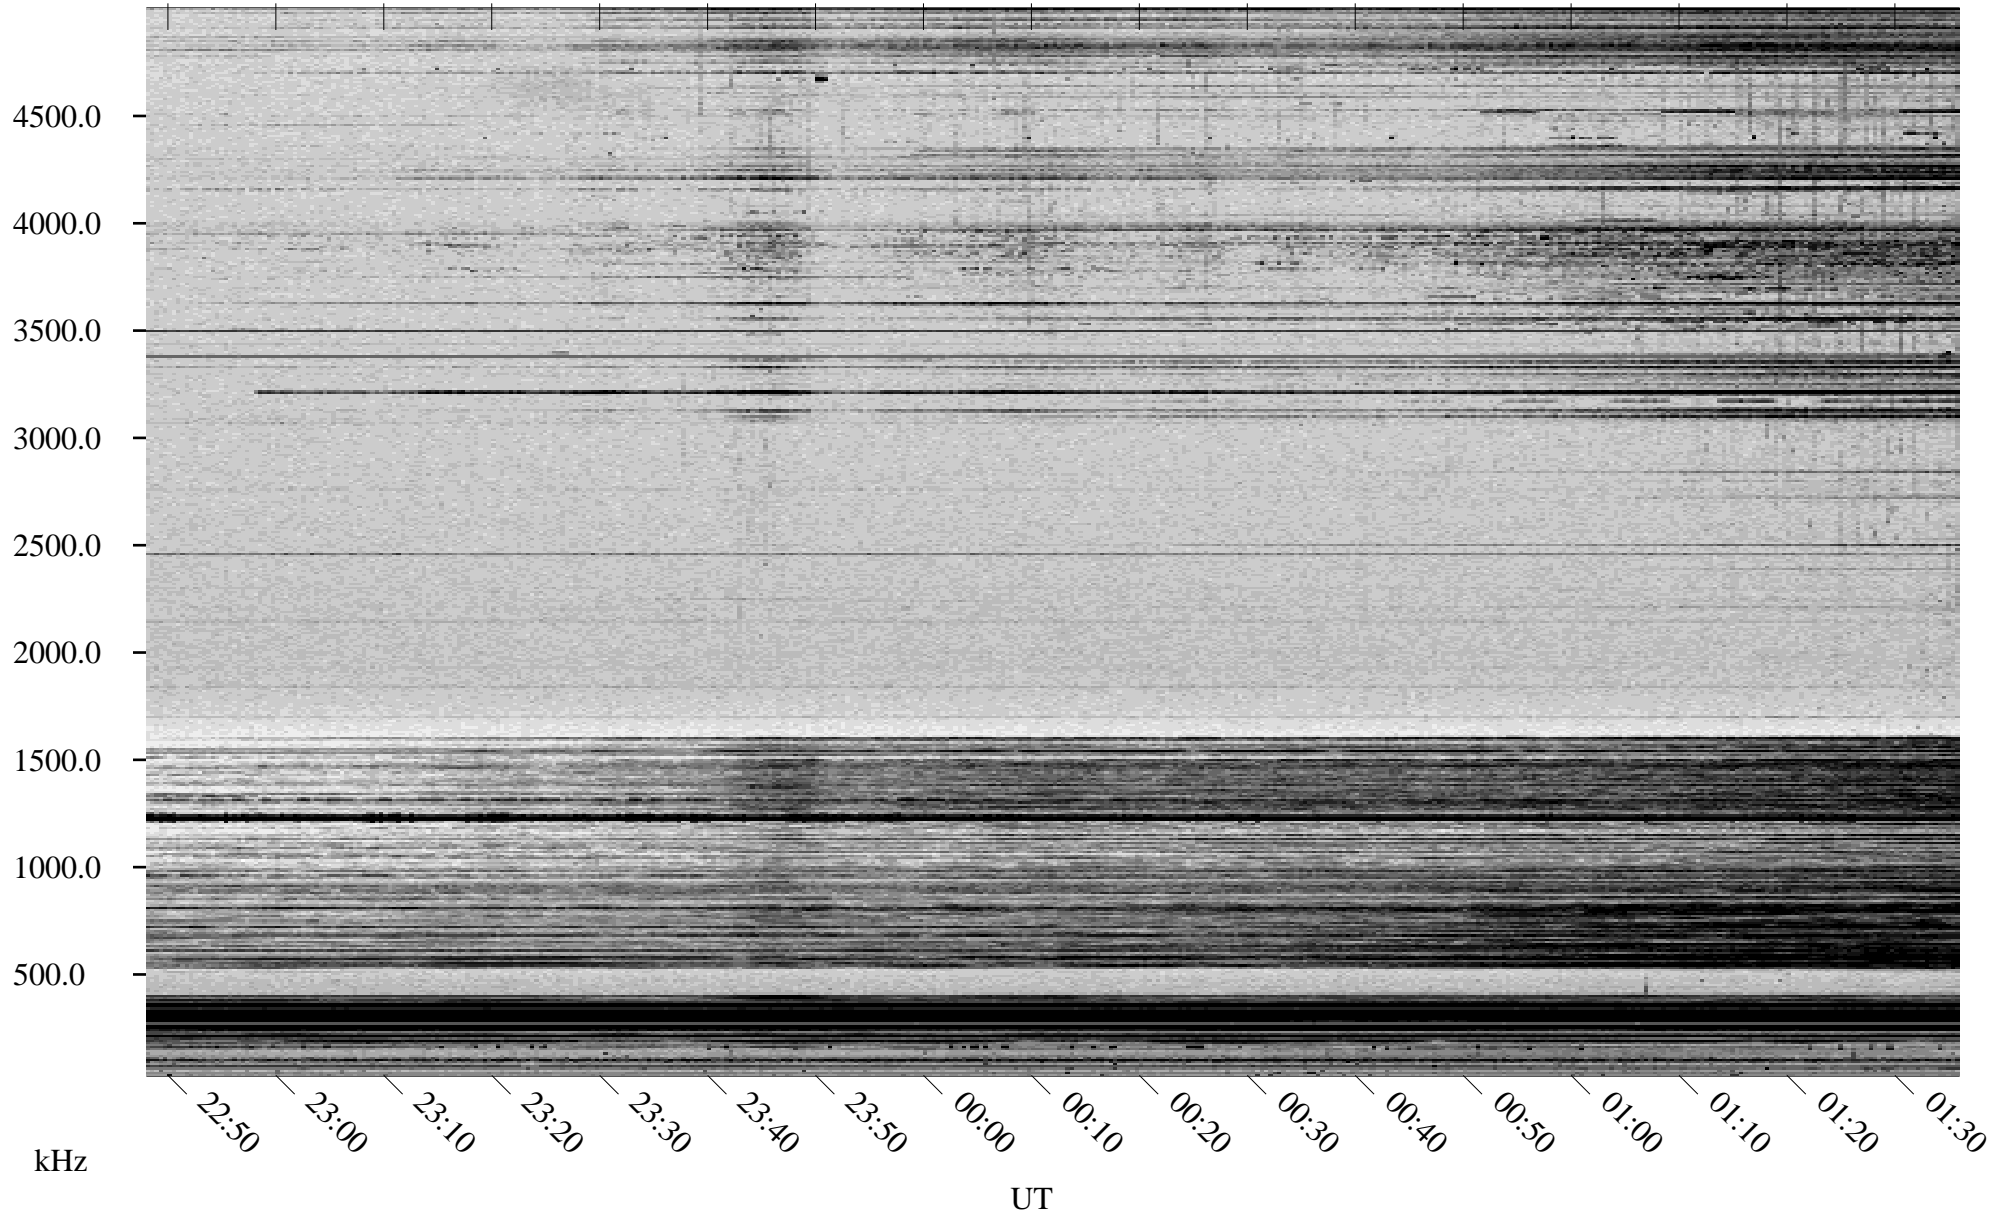

01/13/1998 Churchill, Manitoba

Linear Scale Black = 161 White = 15

ch98013l.r00m max_12

Page 1

01/13/1998 Churchill, Manitoba

Linear Scale Black = 161 White = 15

ch98013l.r00m max_12

Page 2

01/14/1998 Churchill, Manitoba

Linear Scale Black = 161 White = 15

ch980131.r00m max_12

Page 3

01/14/1998 Churchill, Manitoba

Linear Scale Black = 161 White = 15

ch98013l.r00m max_12

Page 4

01/14/1998 Churchill, Manitoba

Linear Scale Black = 161 White = 15

ch980131.r00m max_12

Page 5

01/14/1998 Churchill, Manitoba

Linear Scale Black = 161 White = 15

ch98013l.r00m max_12

Page 6

01/14/1998 Churchill, Manitoba

Linear Scale Black = 161 White = 15

ch98013l.r00m max_12

Page 7

01/14/1998 Churchill, Manitoba

Linear Scale Black = 161 White = 15

ch98013l.r00m max_12

Page 8