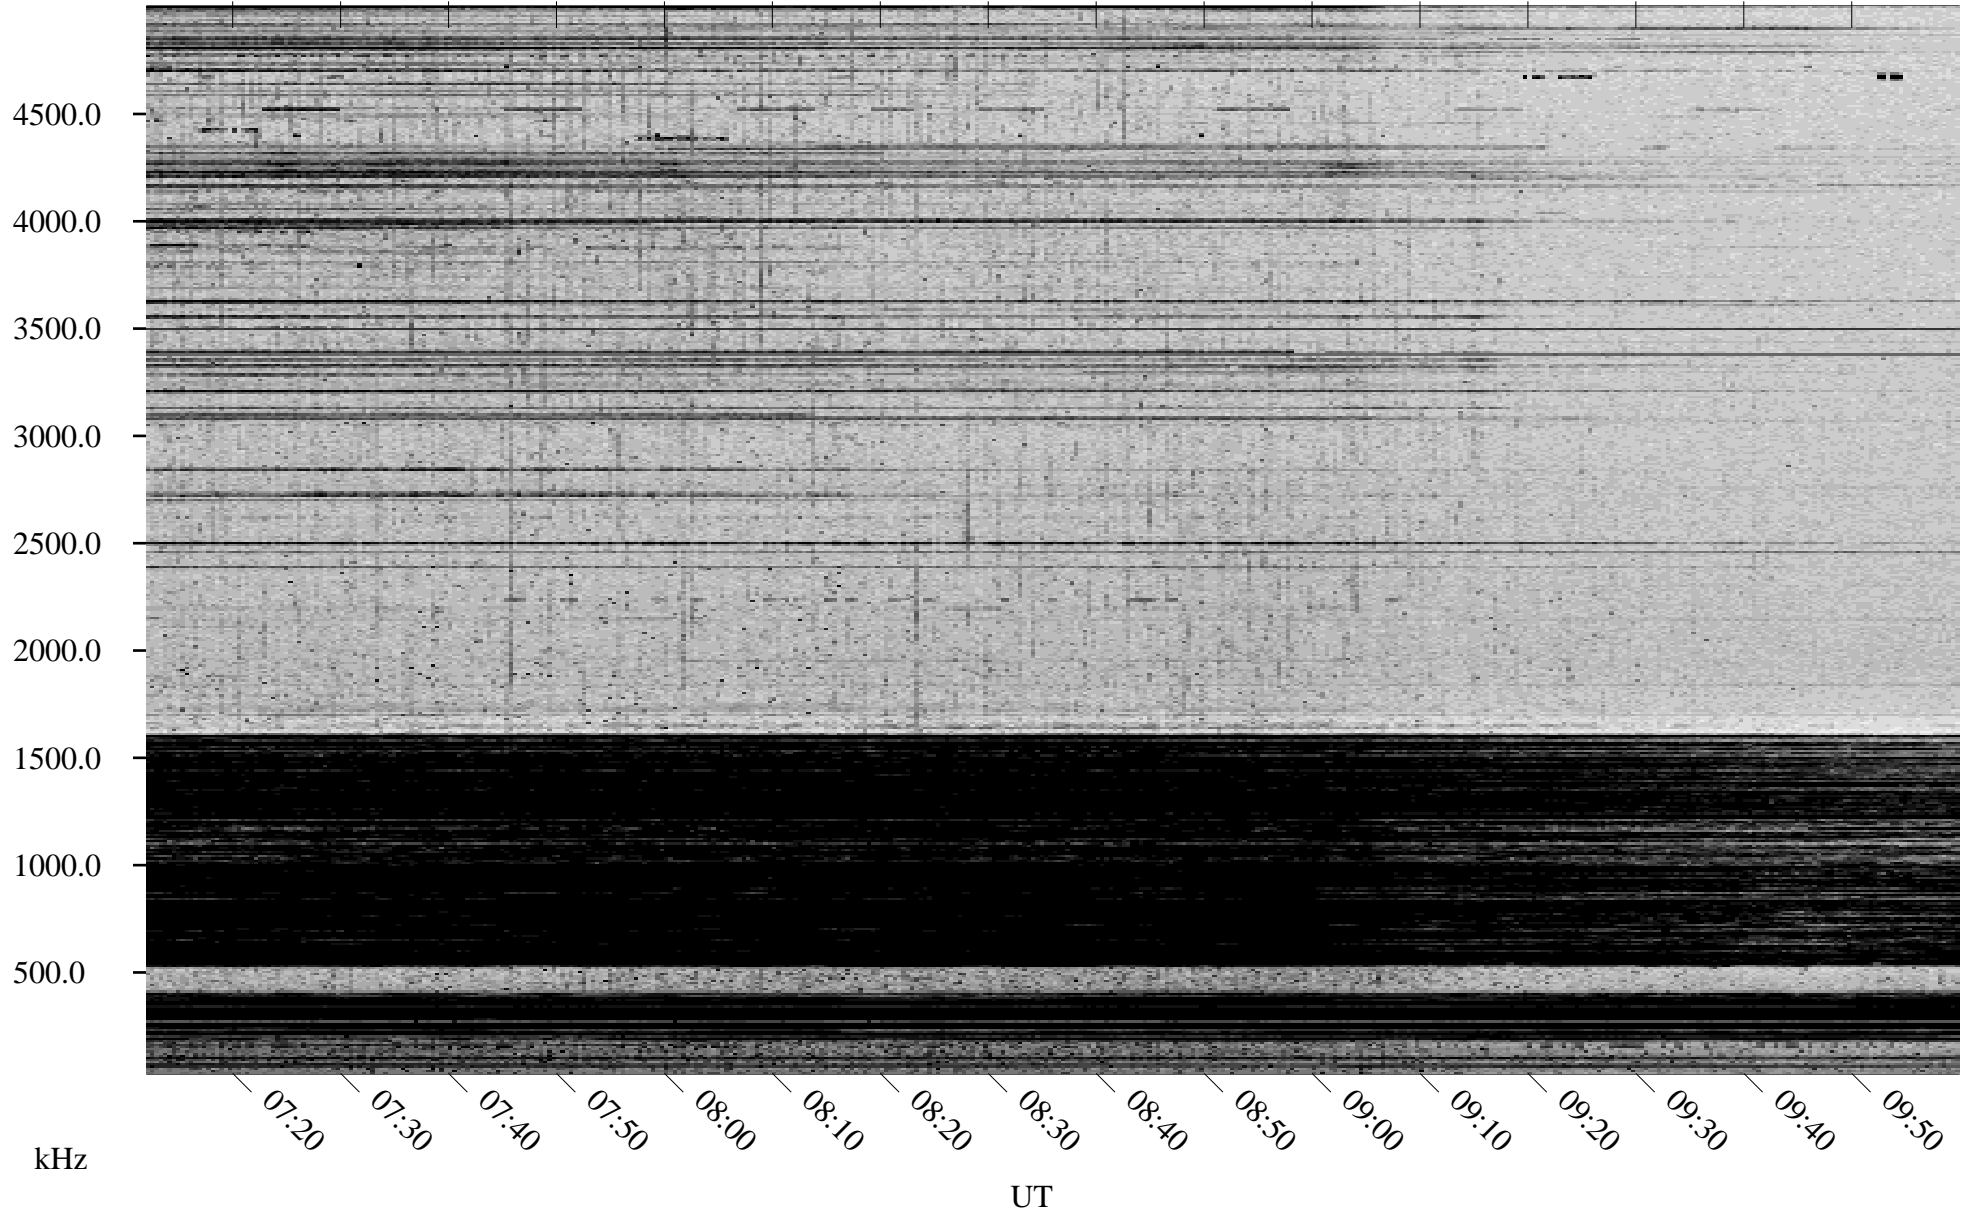

01/13/1998 Churchill, Manitoba

Linear Scale Black = 161 White = 15

ch98013l.r00m max_12

Page 1

01/13/1998 Churchill, Manitoba

Linear Scale Black = 161 White = 15

ch98013l.r00m max_12

Page 2

01/14/1998 Churchill, Manitoba

Linear Scale Black = 161 White = 15

ch980131.r00m max_12

Page 3

01/14/1998 Churchill, Manitoba

Linear Scale Black = 161 White = 15

ch98013l.r00m max_12

Page 4

01/14/1998 Churchill, Manitoba

Linear Scale Black = 161 White = 15

ch980131.r00m max_12

Page 5

01/14/1998 Churchill, Manitoba

Linear Scale Black = 161 White = 15

ch98013l.r00m max_12

Page 6

01/14/1998 Churchill, Manitoba

Linear Scale Black = 161 White = 15

ch98013l.r00m max_12

Page 7

01/14/1998 Churchill, Manitoba

Linear Scale Black = 161 White = 15

ch98013l.r00m max_12

Page 8