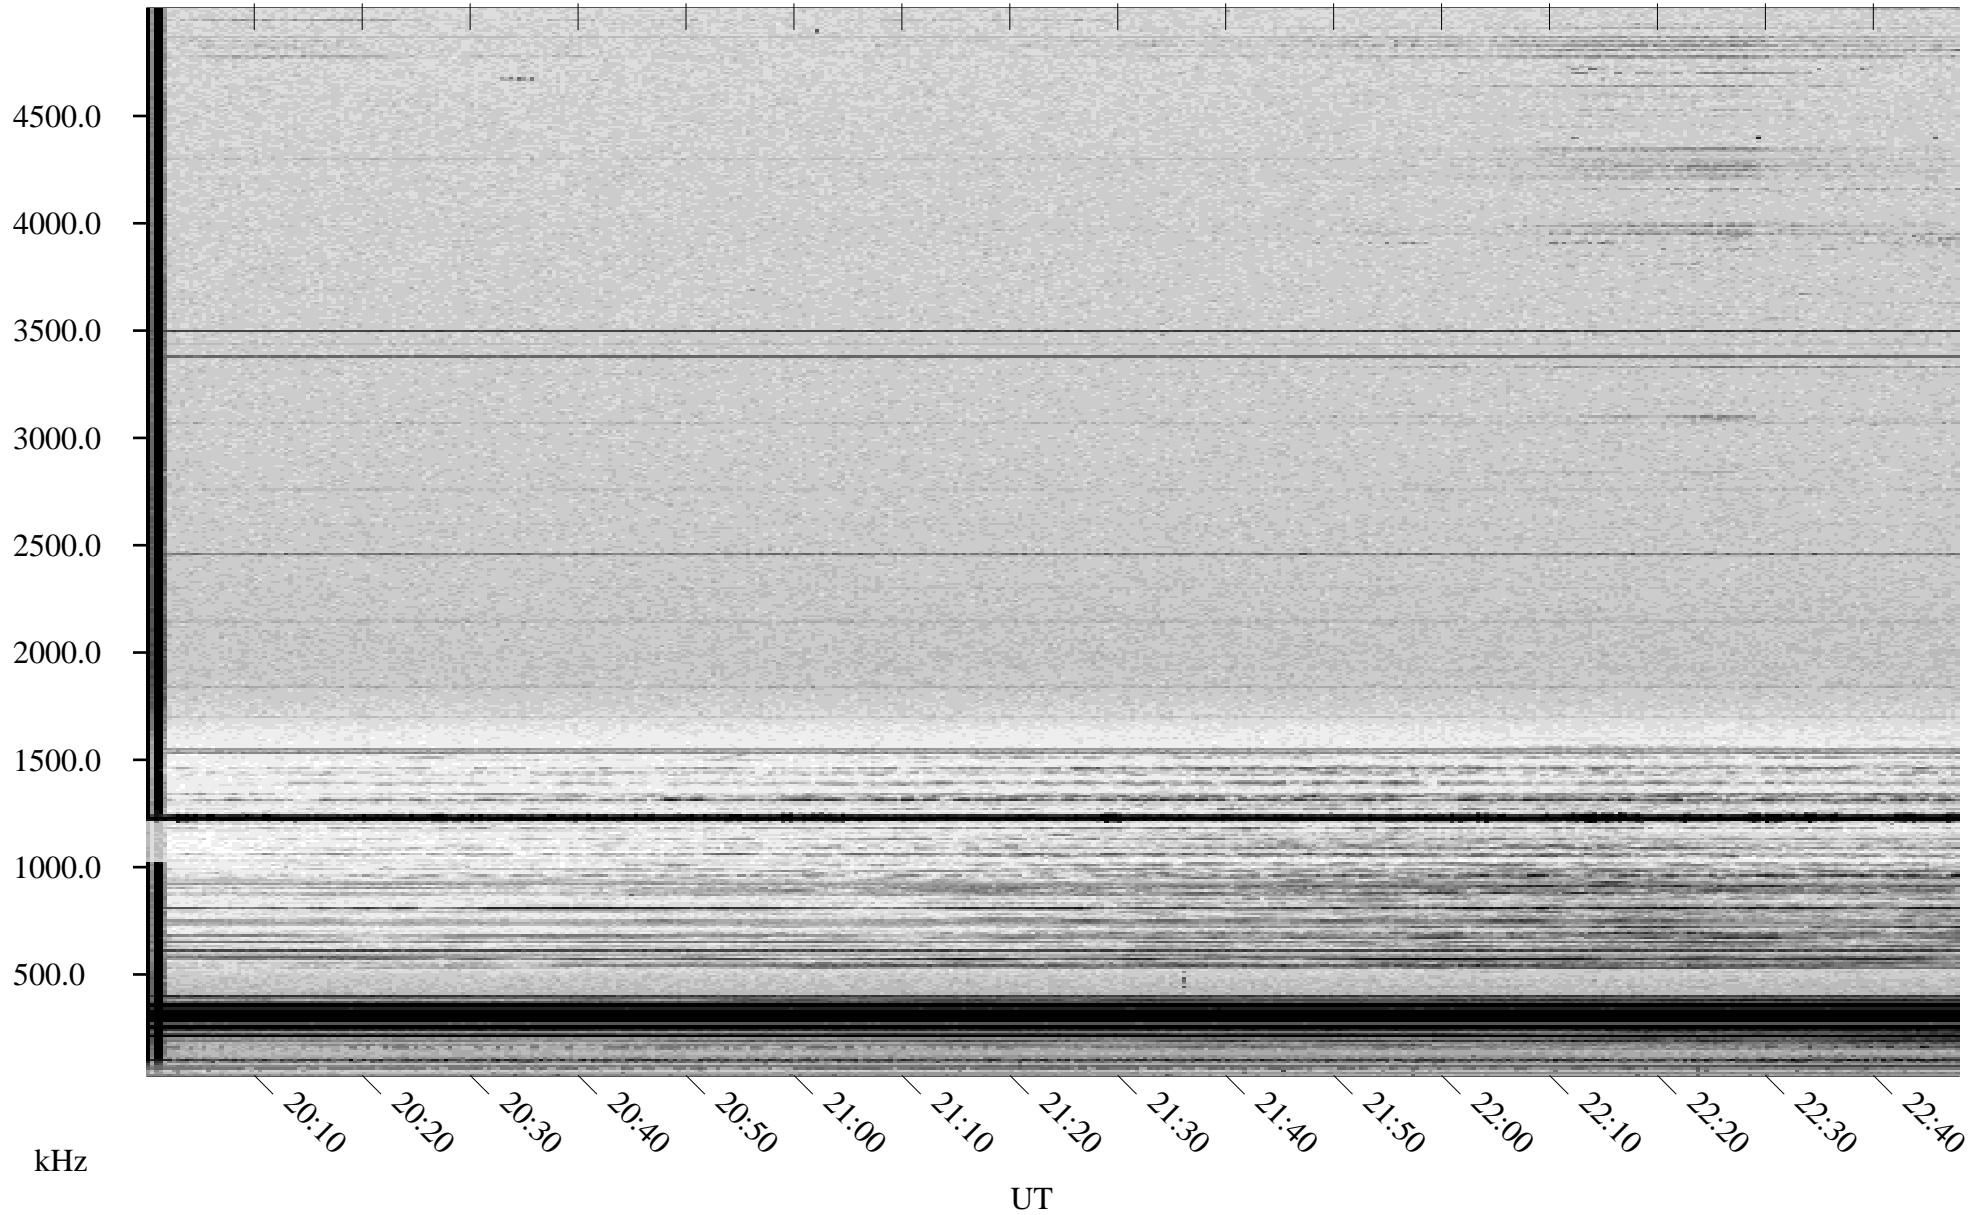

01/13/1998 Churchill, Manitoba

Linear Scale Black = 161 White = 15

ch98013l.r00m max_12

Page 1

01/13/1998 Churchill, Manitoba

Linear Scale Black = 161 White = 15

ch98013l.r00m max_12

Page 2

01/14/1998 Churchill, Manitoba

Linear Scale Black = 161 White = 15

ch980131.r00m max_12

Page 3

01/14/1998 Churchill, Manitoba

Linear Scale Black = 161 White = 15

ch98013l.r00m max_12

Page 4

01/14/1998 Churchill, Manitoba

Linear Scale Black = 161 White = 15

ch980131.r00m max_12

Page 5

01/14/1998 Churchill, Manitoba

Linear Scale Black = 161 White = 15

ch98013l.r00m max_12

Page 6

01/14/1998 Churchill, Manitoba

Linear Scale Black = 161 White = 15

ch98013l.r00m max_12

Page 7

01/14/1998 Churchill, Manitoba

Linear Scale Black = 161 White = 15

ch98013l.r00m max_12

Page 8