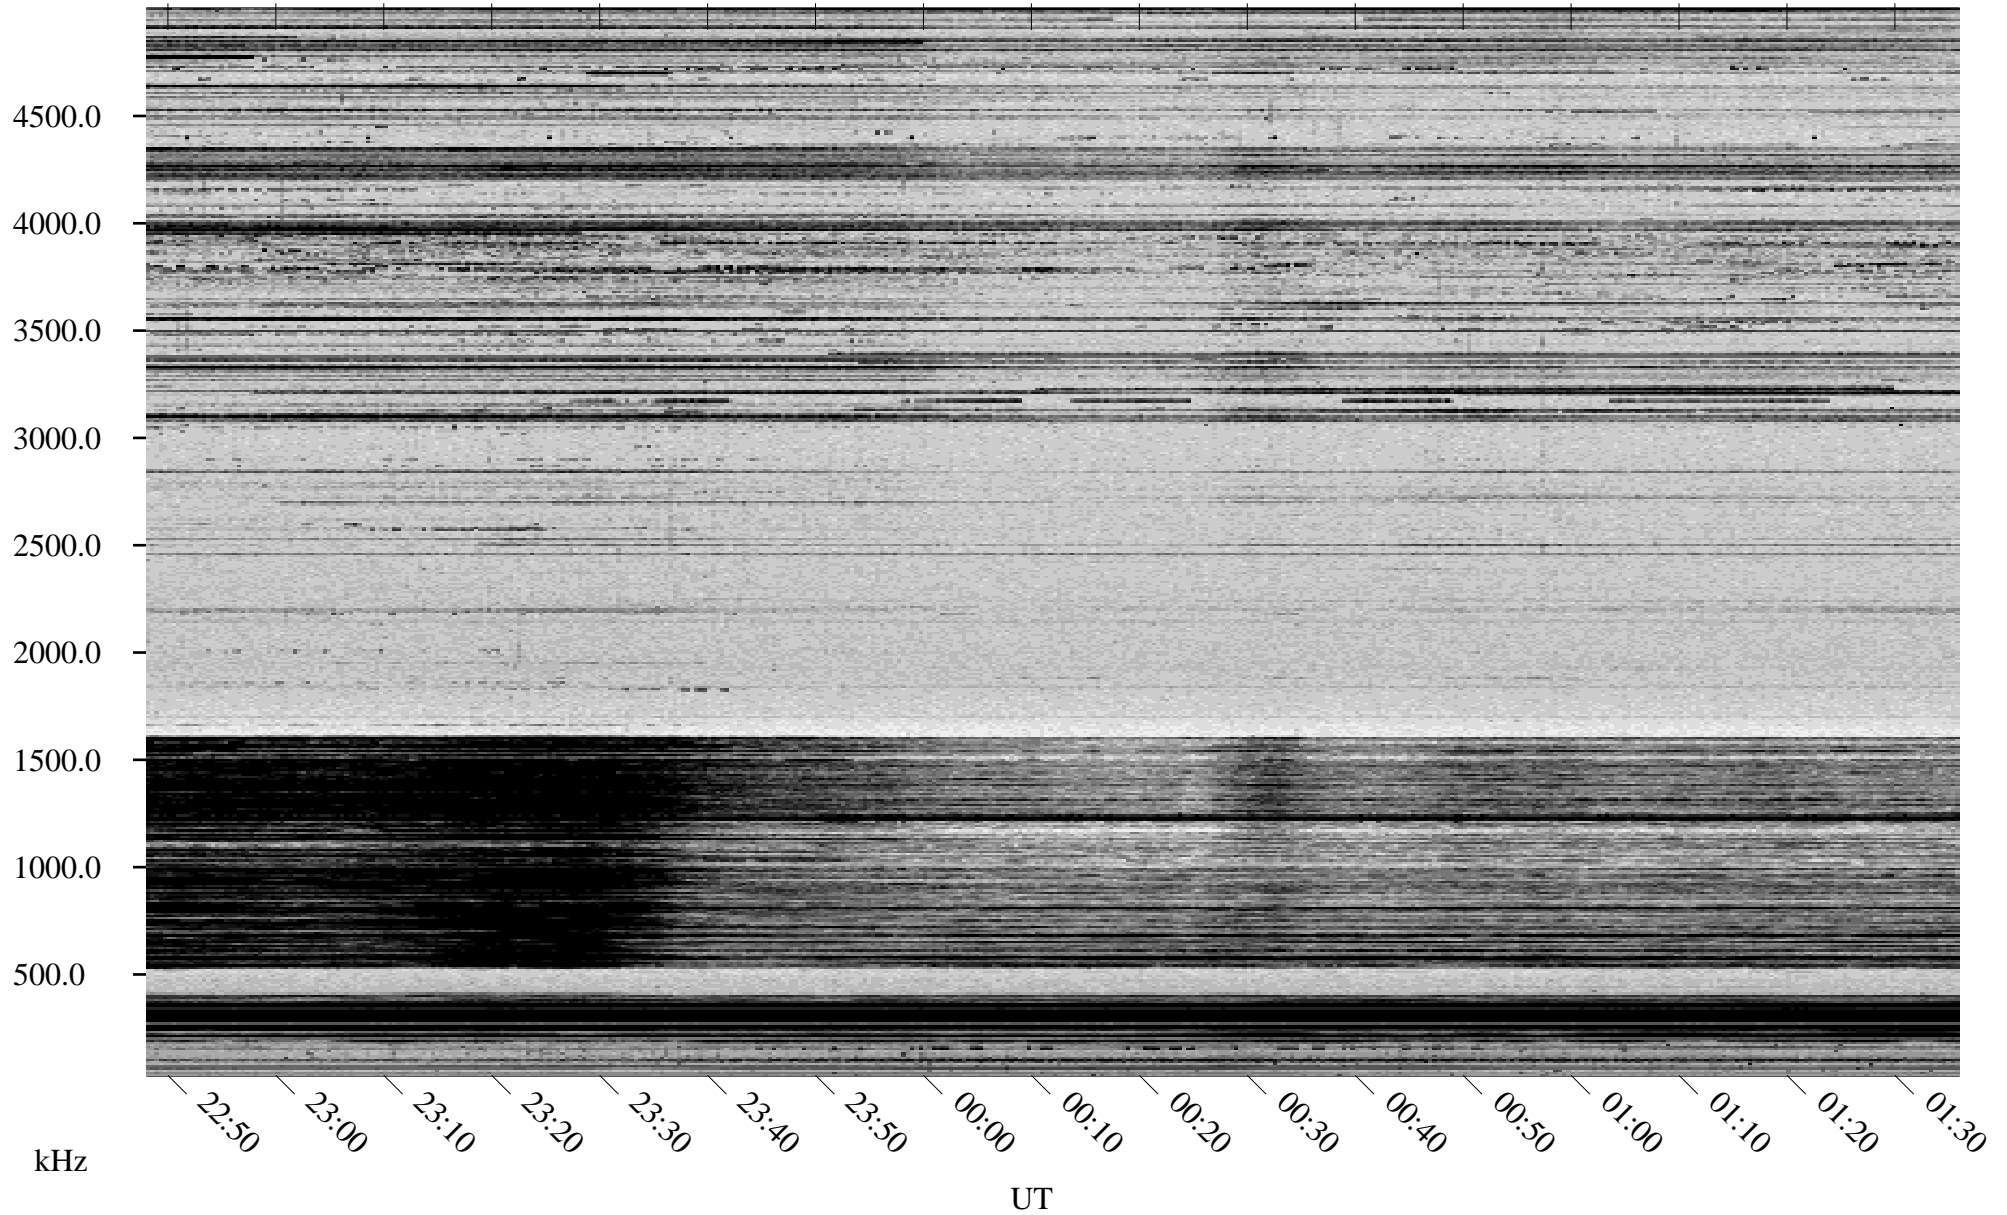

01/14/1998 Churchill, Manitoba

Linear Scale Black = 161 White = 15

ch98014l.r00m max_12

Page 1

01/14/1998 Churchill, Manitoba

Linear Scale Black = 161 White = 15

ch98014l.r00m max_12

Page 2

01/15/1998 Churchill, Manitoba

Linear Scale Black = 161 White = 15

ch98014l.r00m max_12

Page 3

01/15/1998 Churchill, Manitoba

Linear Scale Black = 161 White = 15

ch98014l.r00m max_12

Page 4

01/15/1998 Churchill, Manitoba

Linear Scale Black = 161 White = 15

ch98014l.r00m max_12

Page 5

01/15/1998 Churchill, Manitoba

Linear Scale Black = 161 White = 15

ch98014l.r00m max_12

Page 6

01/15/1998 Churchill, Manitoba

Linear Scale Black = 161 White = 15

ch98014l.r00m max_12

Page 7

01/15/1998 Churchill, Manitoba

Linear Scale Black = 161 White = 15

ch98014l.r00m max_12

Page 8