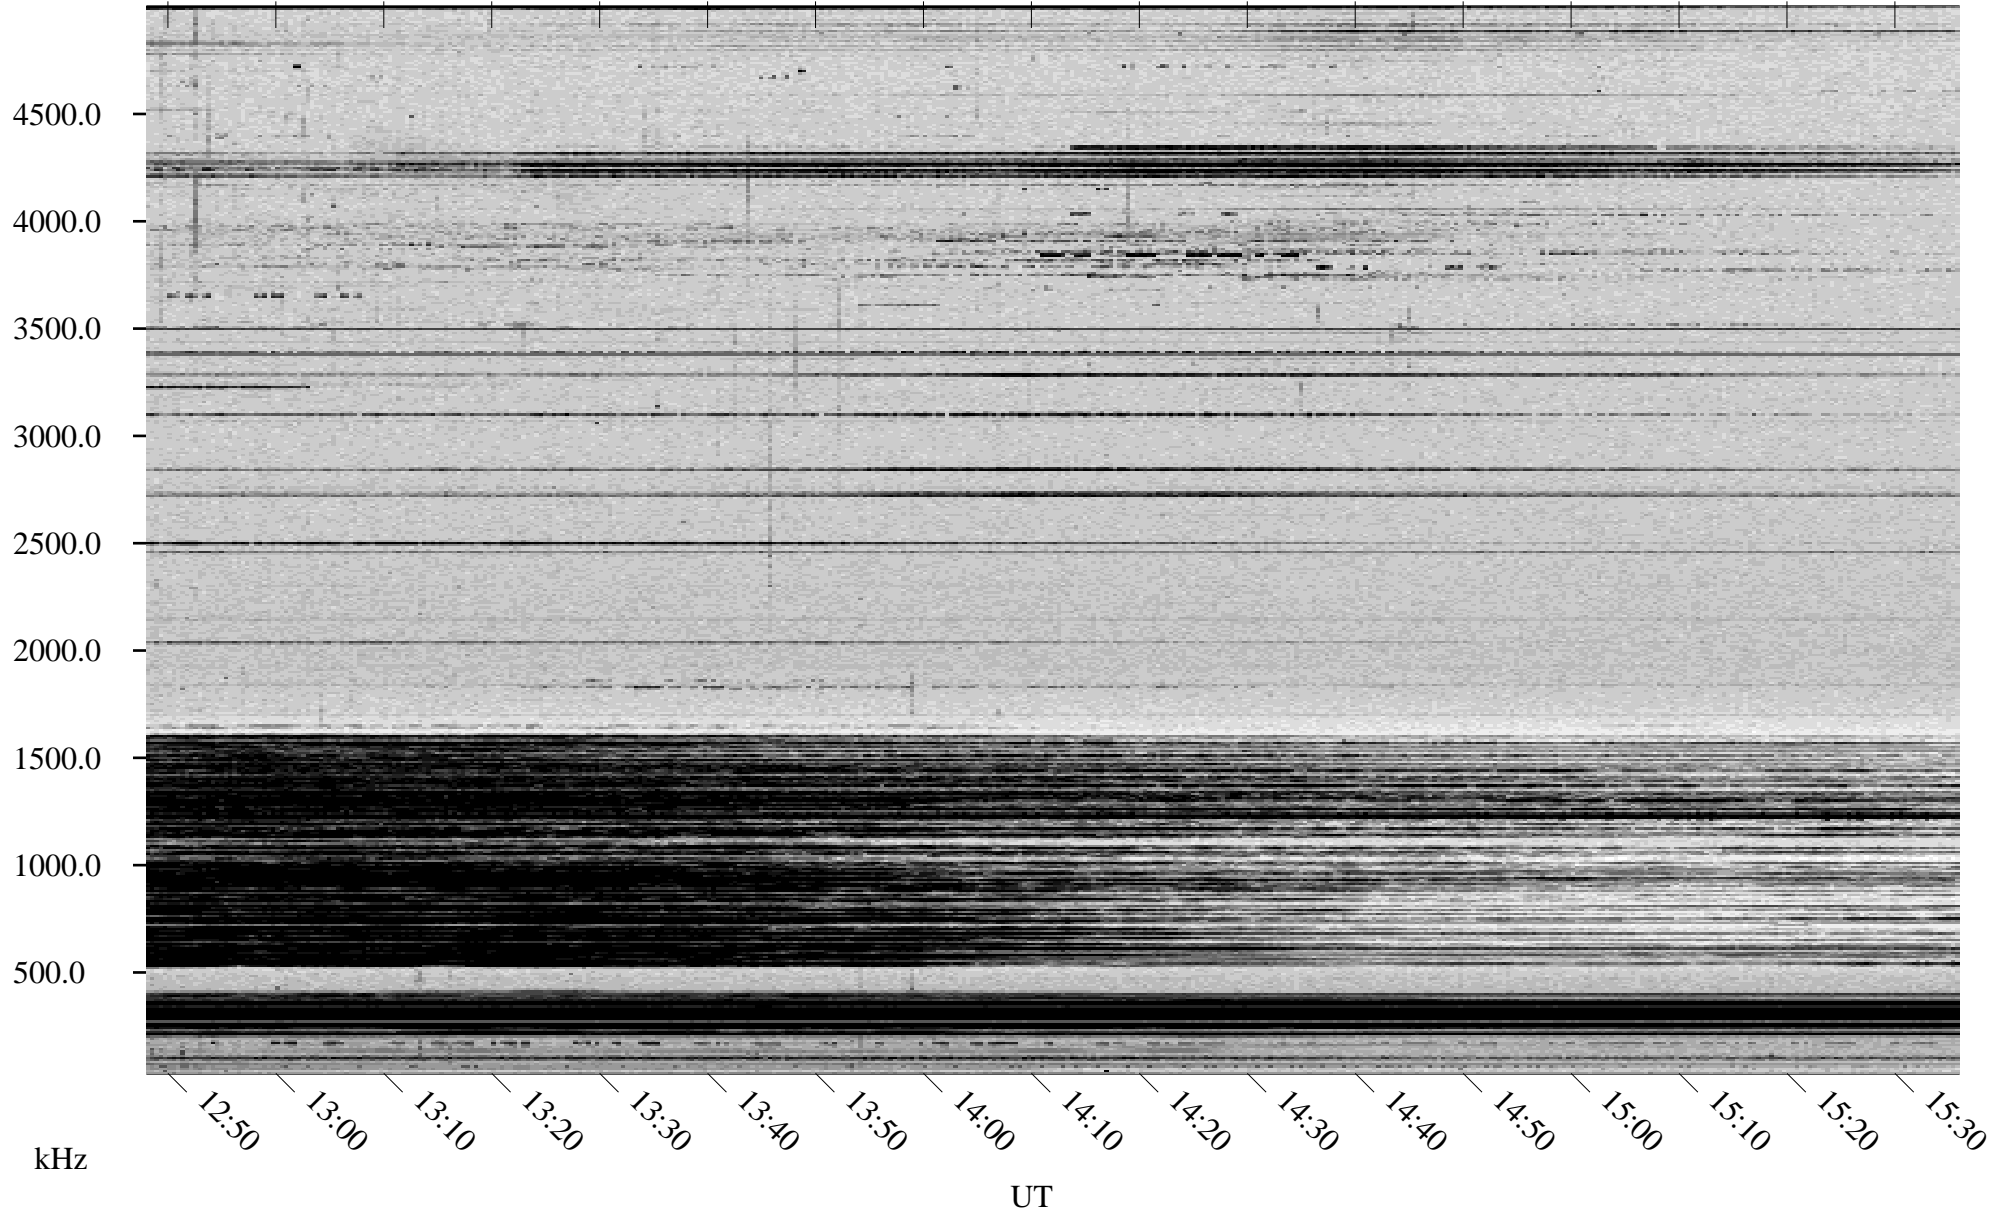

01/14/1998 Churchill, Manitoba

Linear Scale Black = 161 White = 15

ch98014l.r00m max_12

Page 1

01/14/1998 Churchill, Manitoba

Linear Scale Black = 161 White = 15

ch98014l.r00m max_12

Page 2

01/15/1998 Churchill, Manitoba

Linear Scale Black = 161 White = 15

ch98014l.r00m max_12

Page 3

01/15/1998 Churchill, Manitoba

Linear Scale Black = 161 White = 15

ch98014l.r00m max_12

Page 4

01/15/1998 Churchill, Manitoba

Linear Scale Black = 161 White = 15

ch98014l.r00m max_12

Page 5

01/15/1998 Churchill, Manitoba

Linear Scale Black = 161 White = 15

ch98014l.r00m max_12

Page 6

01/15/1998 Churchill, Manitoba

Linear Scale Black = 161 White = 15

ch98014l.r00m max_12

Page 7

01/15/1998 Churchill, Manitoba

Linear Scale Black = 161 White = 15

ch98014l.r00m max_12

Page 8