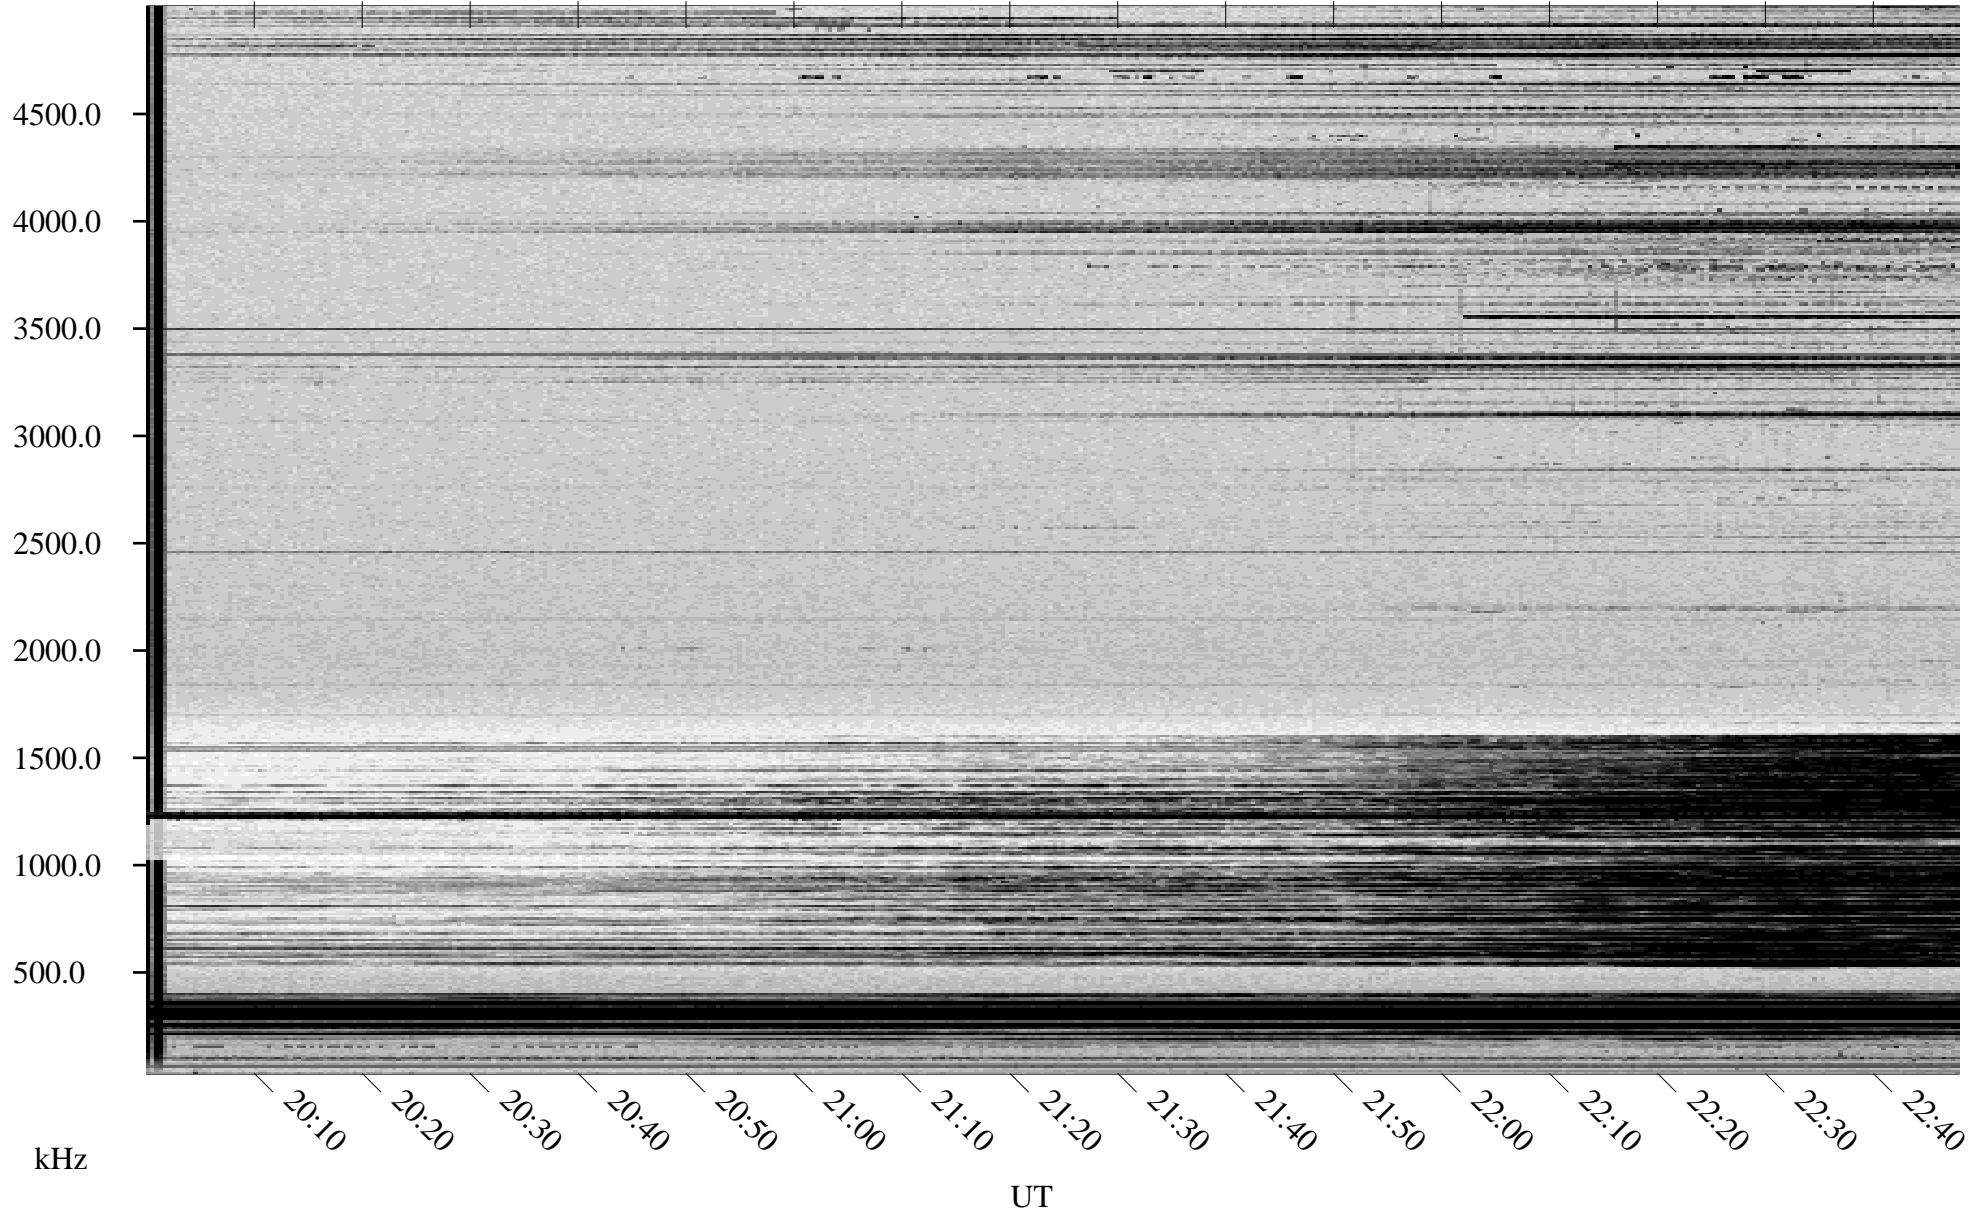

01/14/1998 Churchill, Manitoba

Linear Scale Black = 161 White = 15

ch98014l.r00m max_12

Page 1

01/14/1998 Churchill, Manitoba

Linear Scale Black = 161 White = 15

ch98014l.r00m max_12

Page 2

01/15/1998 Churchill, Manitoba

Linear Scale Black = 161 White = 15

ch98014l.r00m max_12

Page 3

01/15/1998 Churchill, Manitoba

Linear Scale Black = 161 White = 15

ch98014l.r00m max_12

Page 4

01/15/1998 Churchill, Manitoba

Linear Scale Black = 161 White = 15

ch98014l.r00m max_12

Page 5

01/15/1998 Churchill, Manitoba

Linear Scale Black = 161 White = 15

ch98014l.r00m max_12

Page 6

01/15/1998 Churchill, Manitoba

Linear Scale Black = 161 White = 15

ch98014l.r00m max_12

Page 7

01/15/1998 Churchill, Manitoba

Linear Scale Black = 161 White = 15

ch98014l.r00m max_12

Page 8