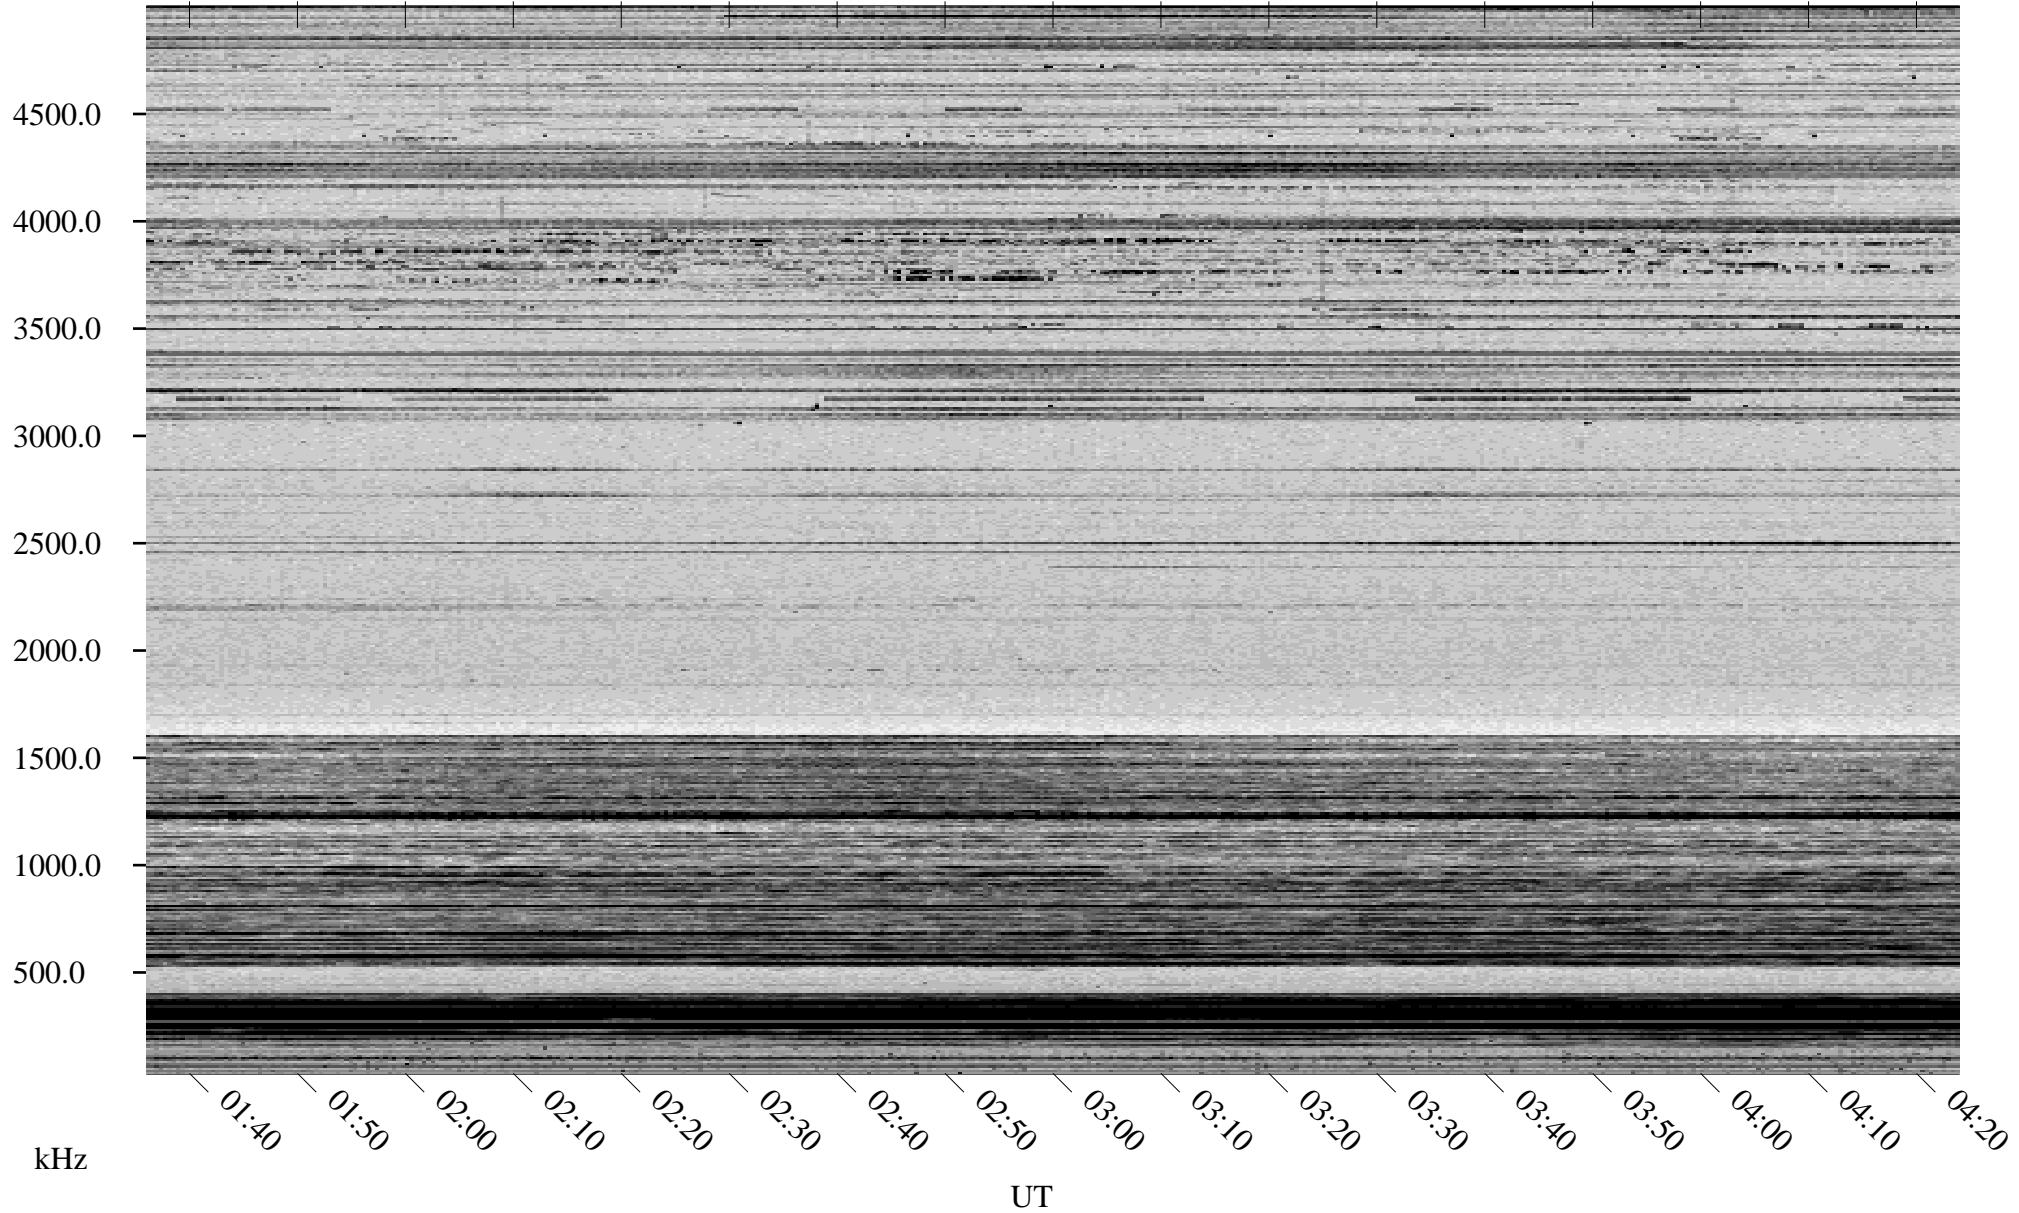

01/14/1998 Churchill, Manitoba

Linear Scale Black = 161 White = 15

ch98014l.r00m max_12

Page 1

01/14/1998 Churchill, Manitoba

Linear Scale Black = 161 White = 15

ch98014l.r00m max_12

Page 2

01/15/1998 Churchill, Manitoba

Linear Scale Black = 161 White = 15

ch98014l.r00m max_12

Page 3

01/15/1998 Churchill, Manitoba

Linear Scale Black = 161 White = 15

ch98014l.r00m max_12

Page 4

01/15/1998 Churchill, Manitoba

Linear Scale Black = 161 White = 15

ch98014l.r00m max_12

Page 5

01/15/1998 Churchill, Manitoba

Linear Scale Black = 161 White = 15

ch98014l.r00m max_12

Page 6

01/15/1998 Churchill, Manitoba

Linear Scale Black = 161 White = 15

ch98014l.r00m max_12

Page 7

01/15/1998 Churchill, Manitoba

Linear Scale Black = 161 White = 15

ch98014l.r00m max_12

Page 8