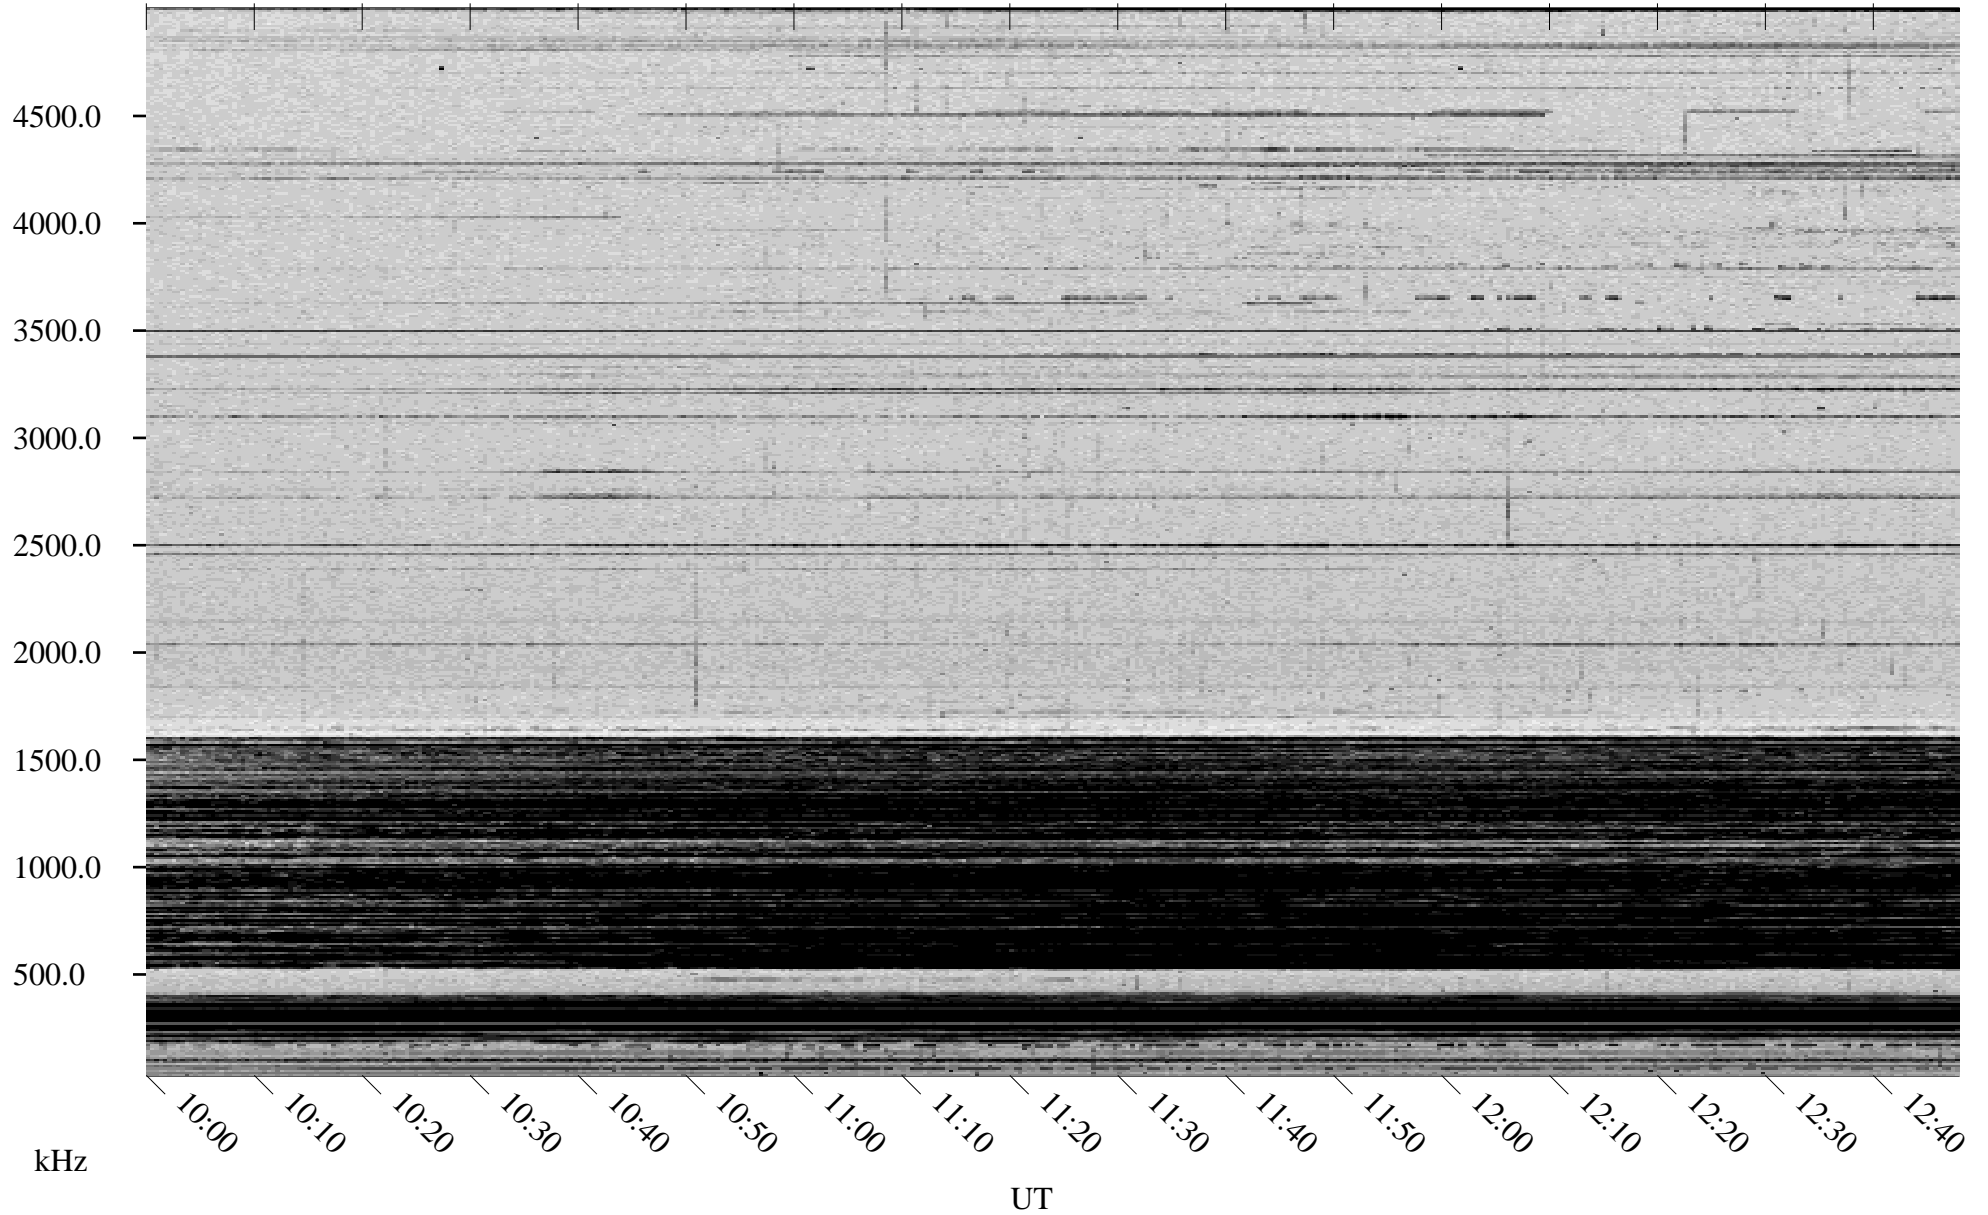

01/14/1998 Churchill, Manitoba

Linear Scale Black = 161 White = 15

ch98014l.r00m max_12

Page 1

01/14/1998 Churchill, Manitoba

Linear Scale Black = 161 White = 15

ch98014l.r00m max_12

Page 2

01/15/1998 Churchill, Manitoba

Linear Scale Black = 161 White = 15

ch98014l.r00m max_12

Page 3

01/15/1998 Churchill, Manitoba

Linear Scale Black = 161 White = 15

ch98014l.r00m max_12

Page 4

01/15/1998 Churchill, Manitoba

Linear Scale Black = 161 White = 15

ch98014l.r00m max_12

Page 5

01/15/1998 Churchill, Manitoba

Linear Scale Black = 161 White = 15

ch98014l.r00m max_12

Page 6

01/15/1998 Churchill, Manitoba

Linear Scale Black = 161 White = 15

ch98014l.r00m max_12

Page 7

01/15/1998 Churchill, Manitoba

Linear Scale Black = 161 White = 15

ch98014l.r00m max_12

Page 8