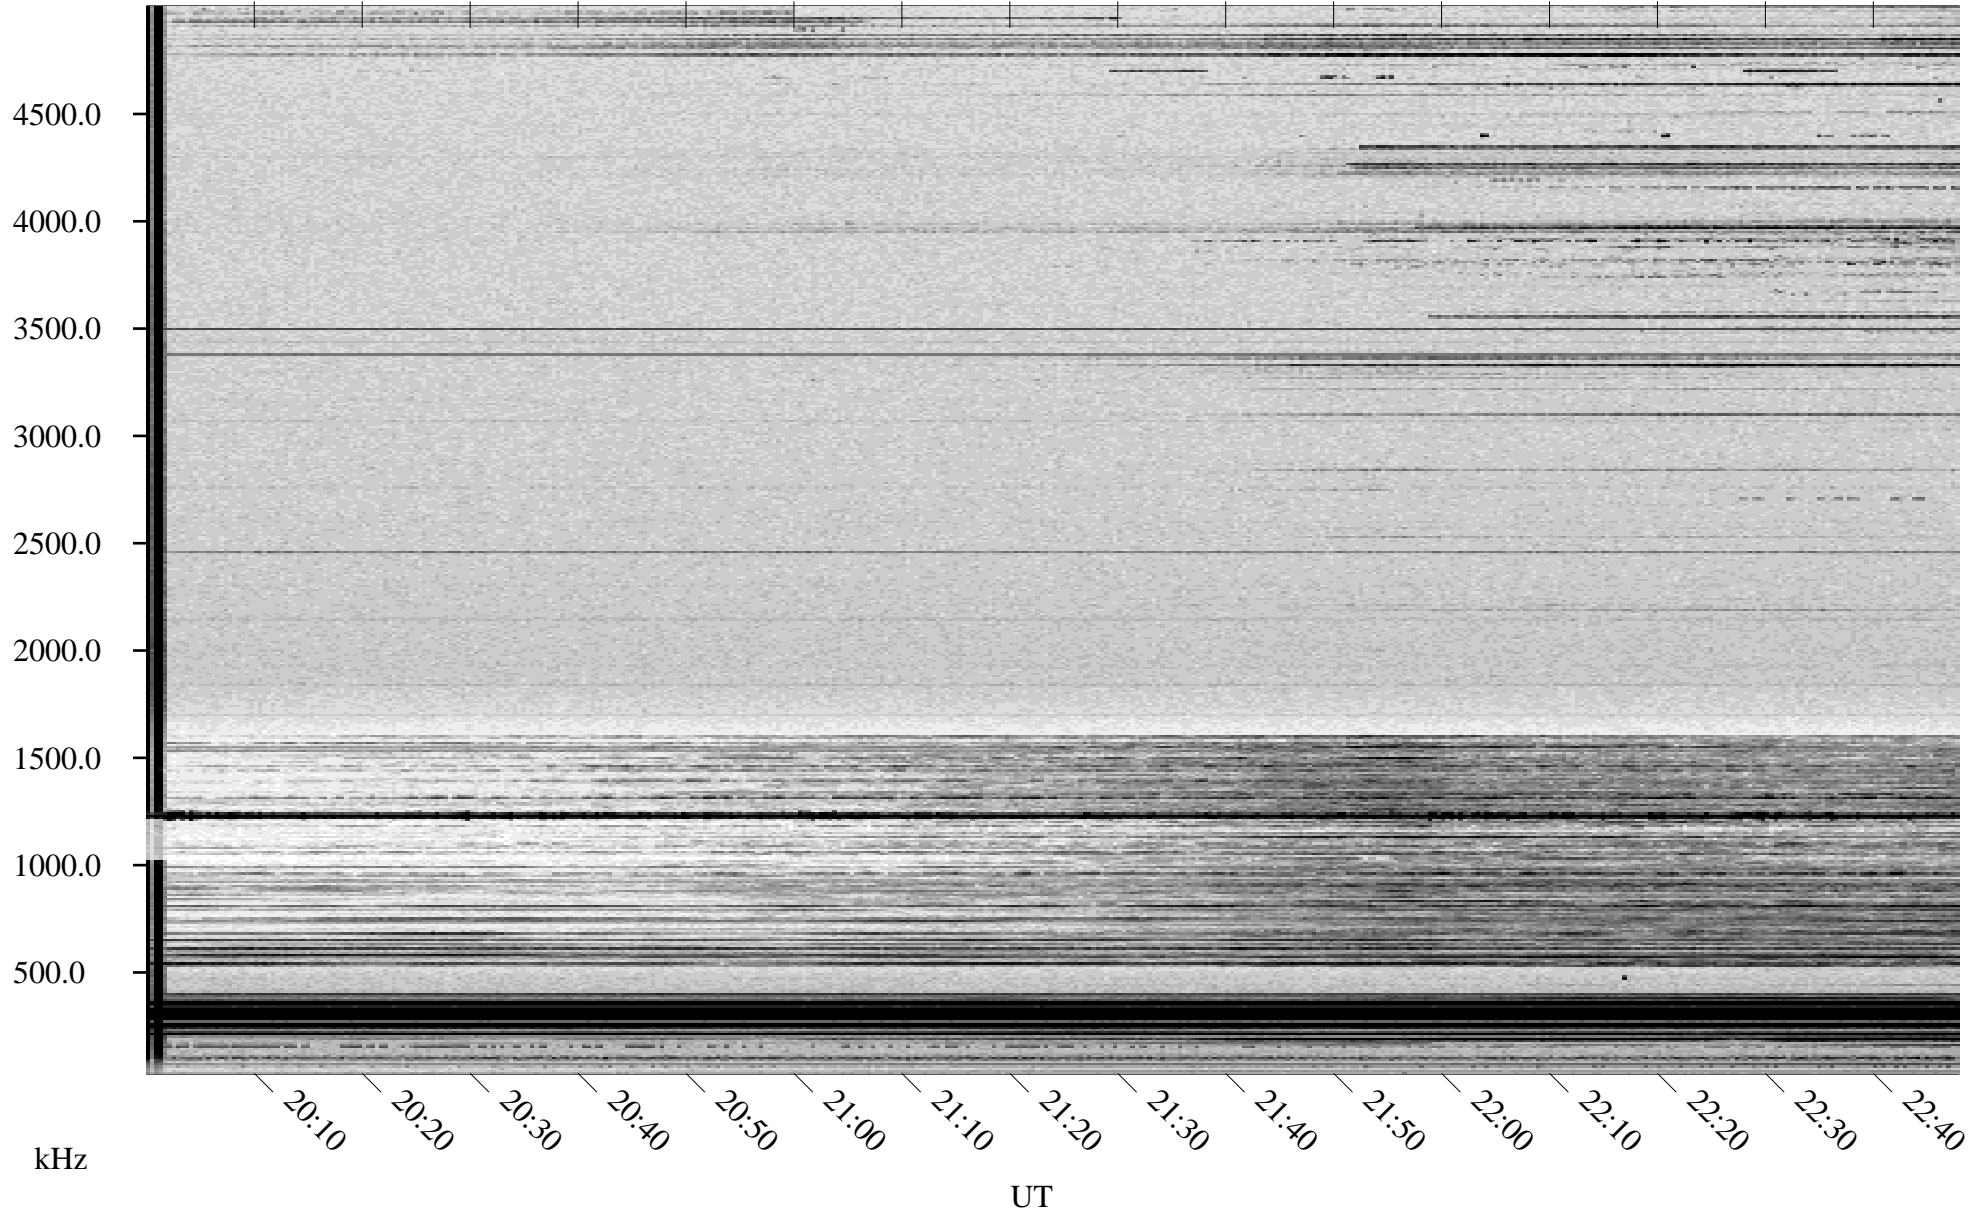

# 01/15/1998 Churchill, Manitoba

Linear Scale    Black = 161    White = 15

ch98015l.r00m max\_12

Page 1

# 01/15/1998 Churchill, Manitoba

Linear Scale    Black = 161    White = 15

ch98015l.r00m max\_12

Page 2

# 01/16/1998 Churchill, Manitoba

Linear Scale    Black = 161    White = 15

ch980151.r00m max\_12

Page 3

# 01/16/1998 Churchill, Manitoba

Linear Scale    Black = 161    White = 15

ch980151.r00m max\_12

Page 4