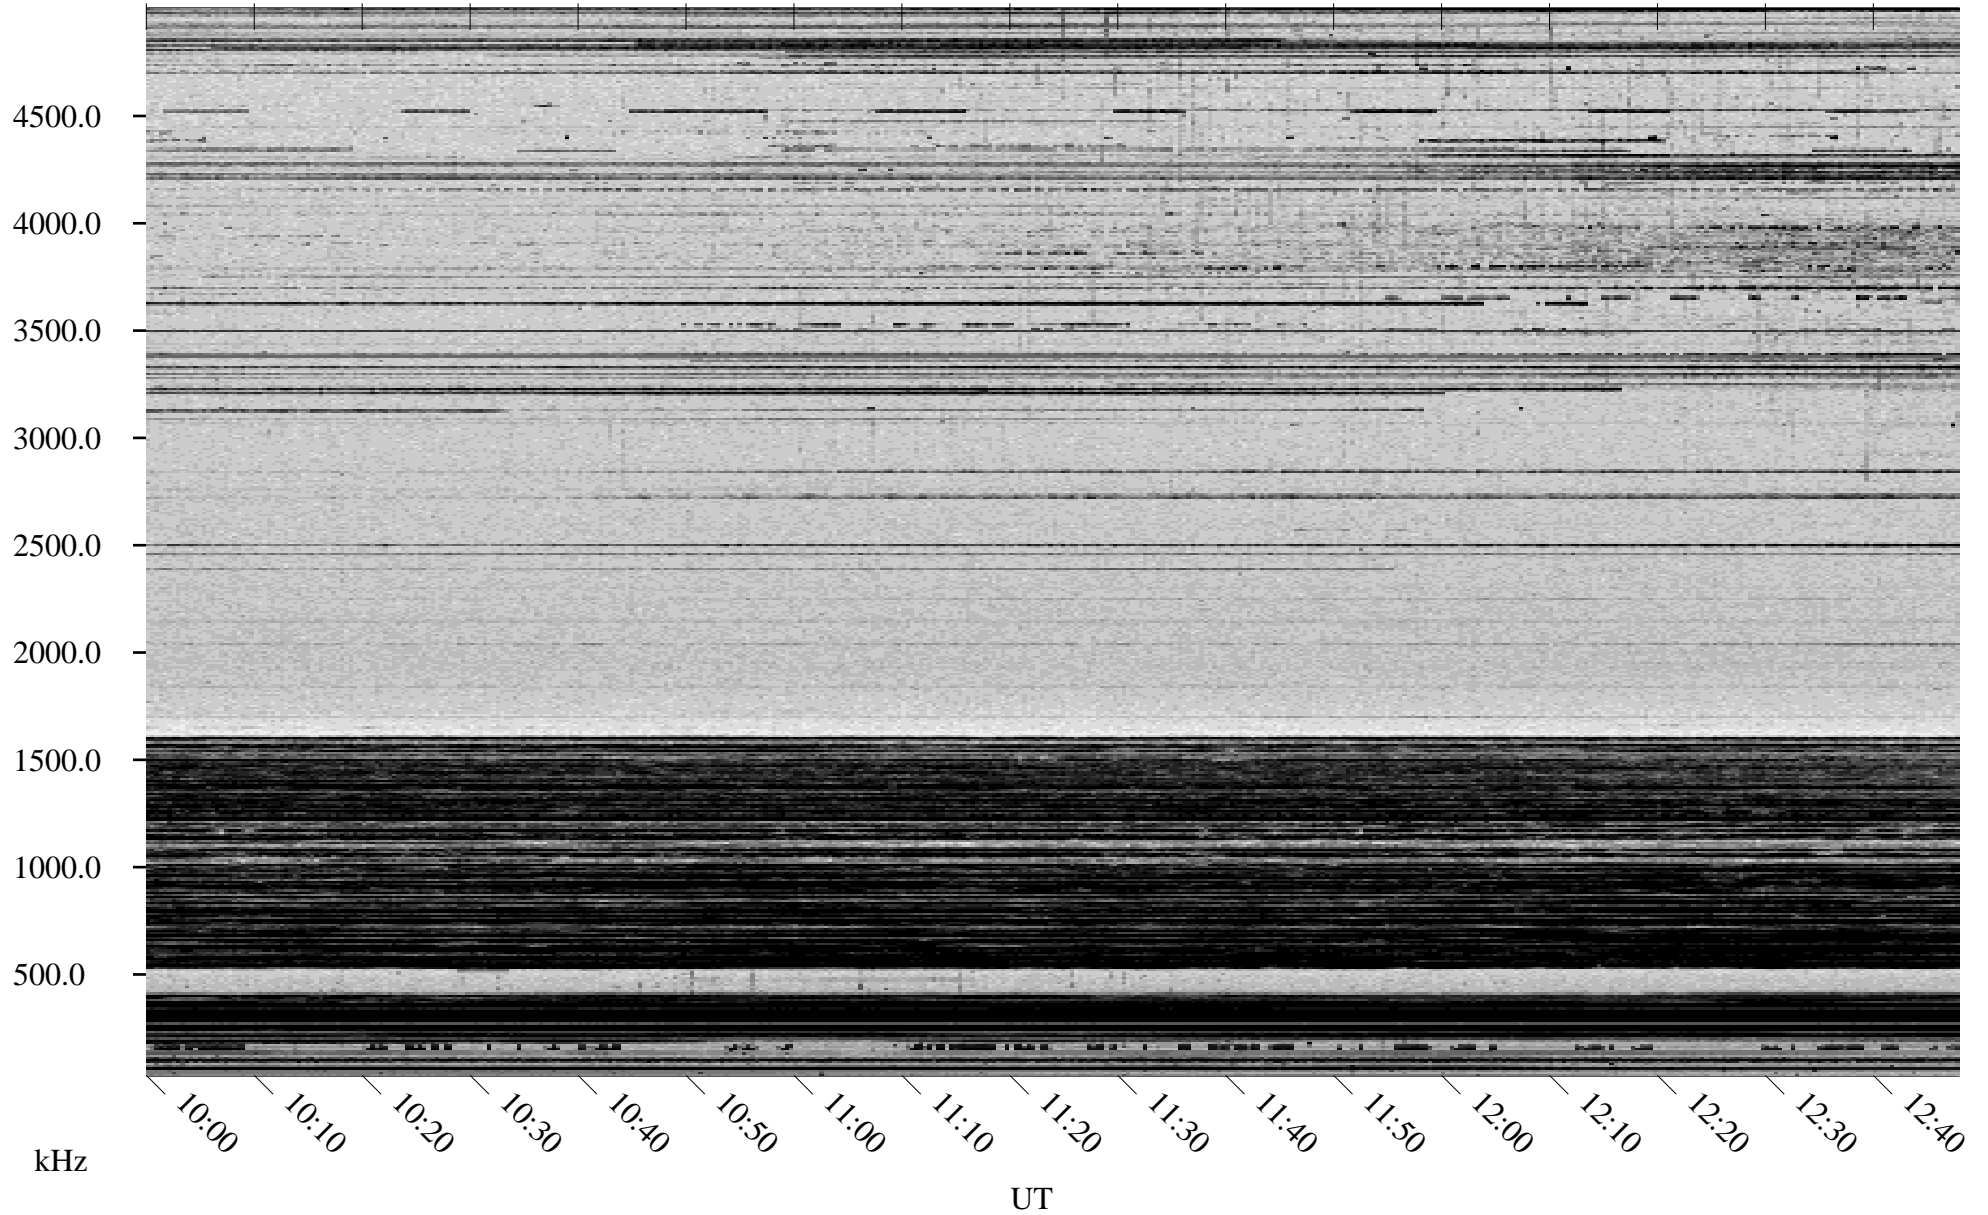

# 01/16/1998 Churchill, Manitoba

Linear Scale    Black = 161    White = 15

ch980151.r00m max\_12

Page 4

# 01/16/1998 Churchill, Manitoba

Linear Scale    Black = 161    White = 15

ch98015l.r00m max\_12

Page 5

# 01/16/1998 Churchill, Manitoba

Linear Scale    Black = 161    White = 15

ch980151.r00m max\_12

Page 6

# 01/16/1998 Churchill, Manitoba

Linear Scale    Black = 161    White = 15

ch98015l.r00m max\_12

Page 7