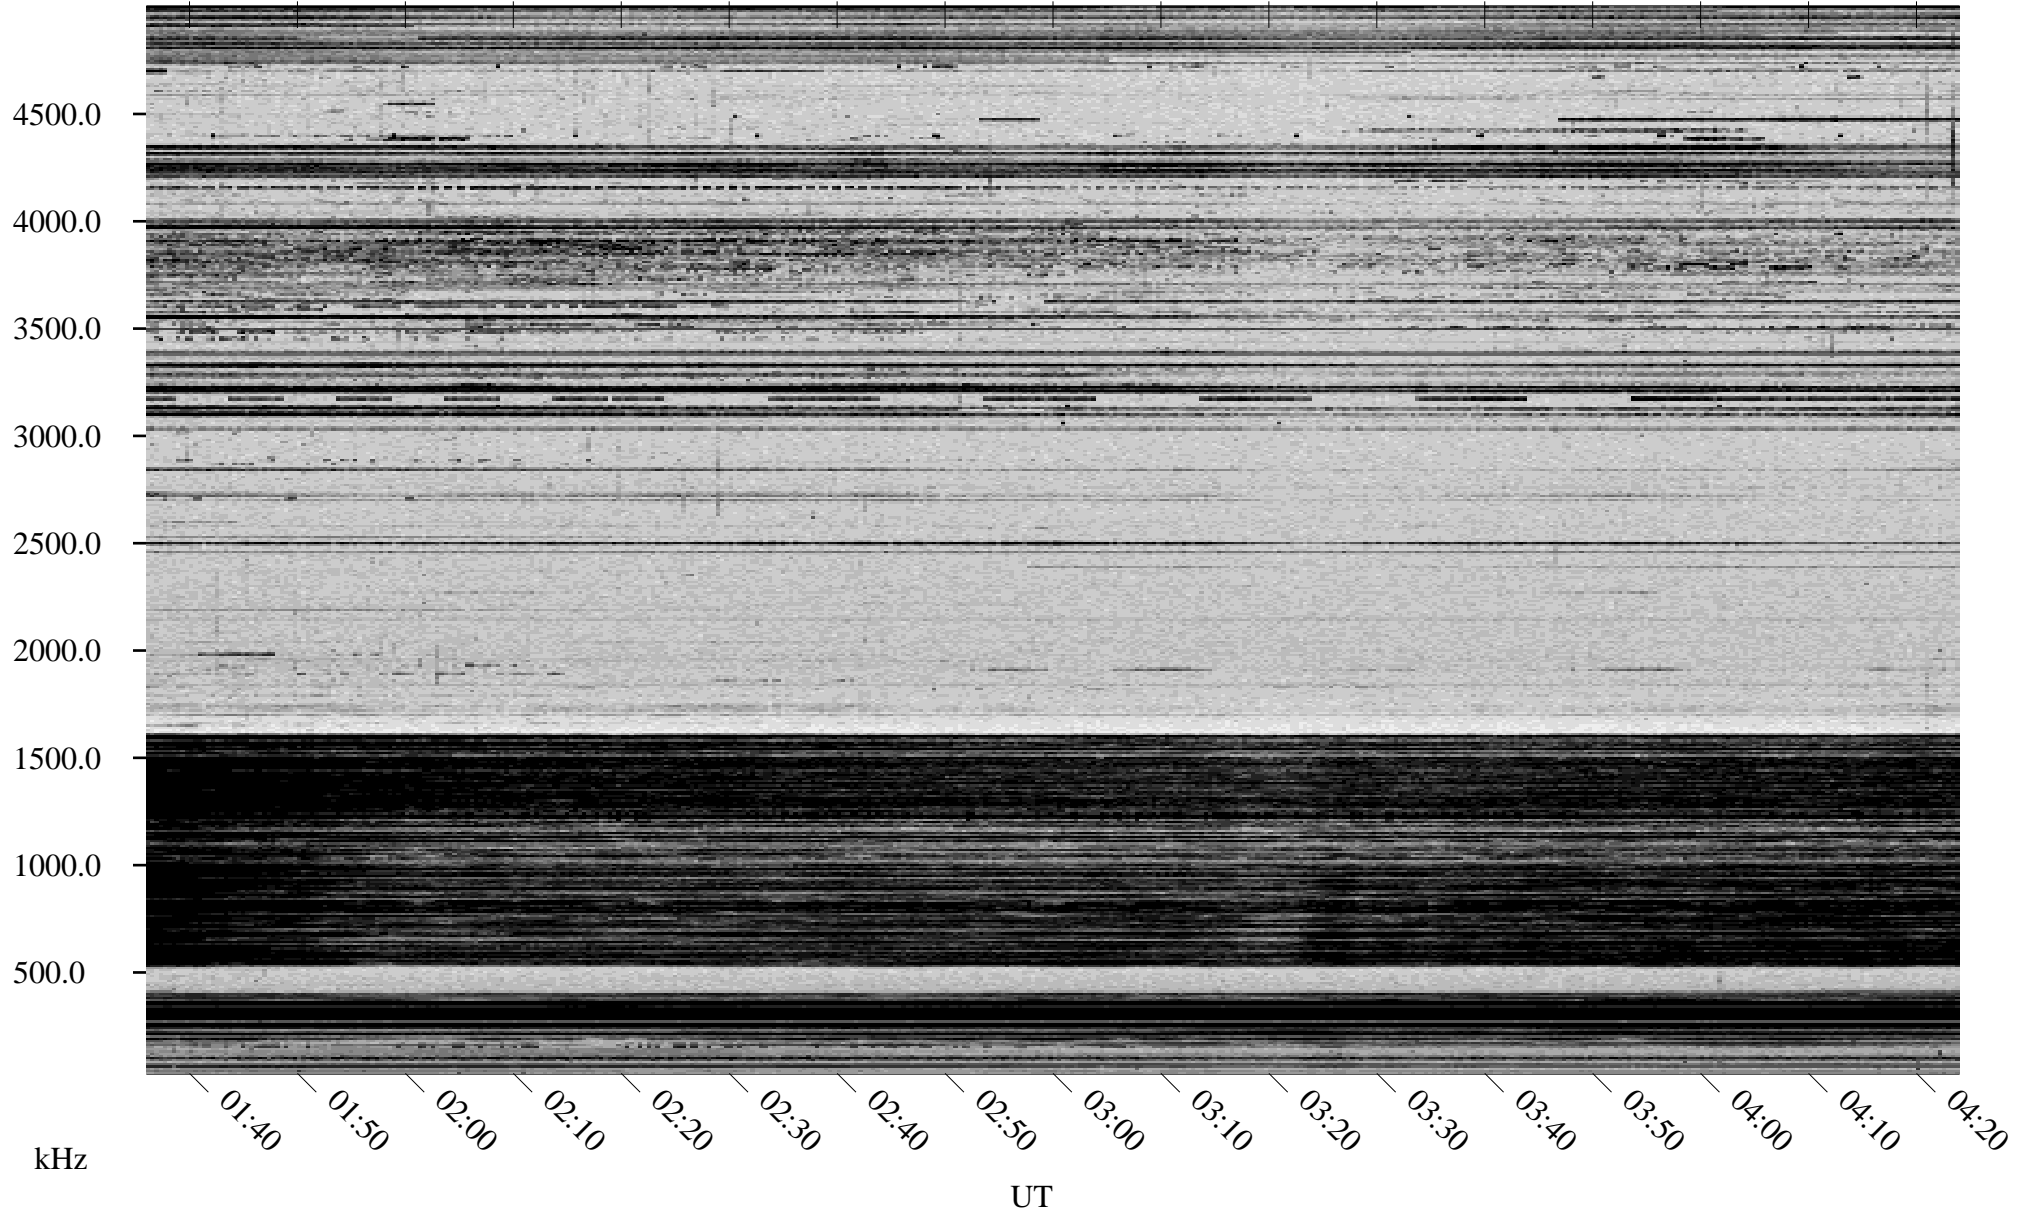

# 01/15/1998 Churchill, Manitoba

Linear Scale    Black = 161    White = 15

ch98015l.r00m max\_12

Page 1

# 01/15/1998 Churchill, Manitoba

Linear Scale    Black = 161    White = 15

ch98015l.r00m max\_12

Page 2

# 01/16/1998 Churchill, Manitoba

Linear Scale    Black = 161    White = 15

ch980151.r00m max\_12

Page 3

# 01/16/1998 Churchill, Manitoba

Linear Scale    Black = 161    White = 15

ch980151.r00m max\_12

Page 4