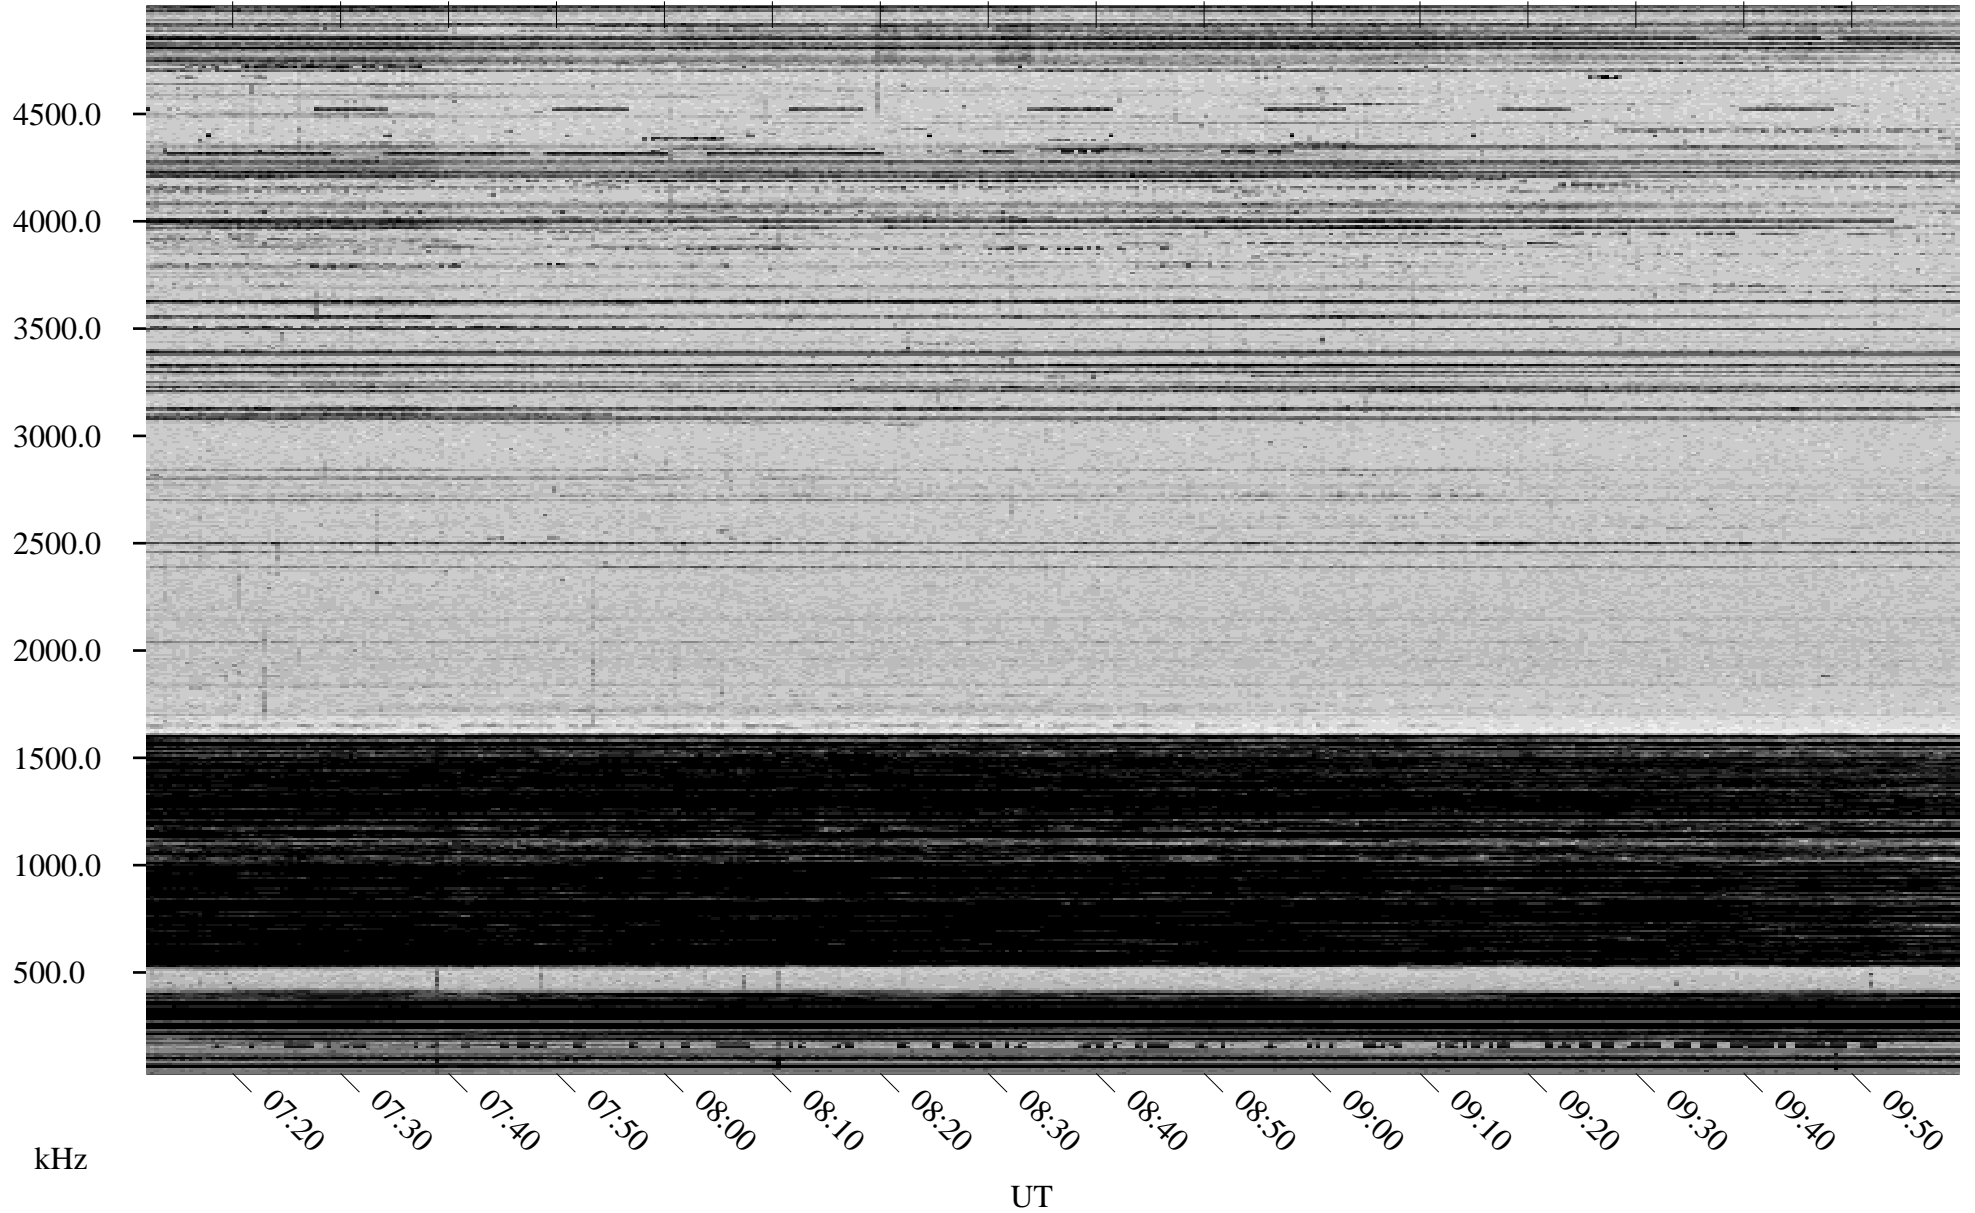

# 01/16/1998 Churchill, Manitoba

Linear Scale    Black = 161    White = 15

ch980151.r00m max\_12

Page 3

# 01/16/1998 Churchill, Manitoba

Linear Scale    Black = 161    White = 15

ch980151.r00m max\_12

Page 4

# 01/16/1998 Churchill, Manitoba

Linear Scale    Black = 161    White = 15

ch98015l.r00m max\_12

Page 5

# 01/16/1998 Churchill, Manitoba

Linear Scale    Black = 161    White = 15

ch980151.r00m max\_12

Page 6