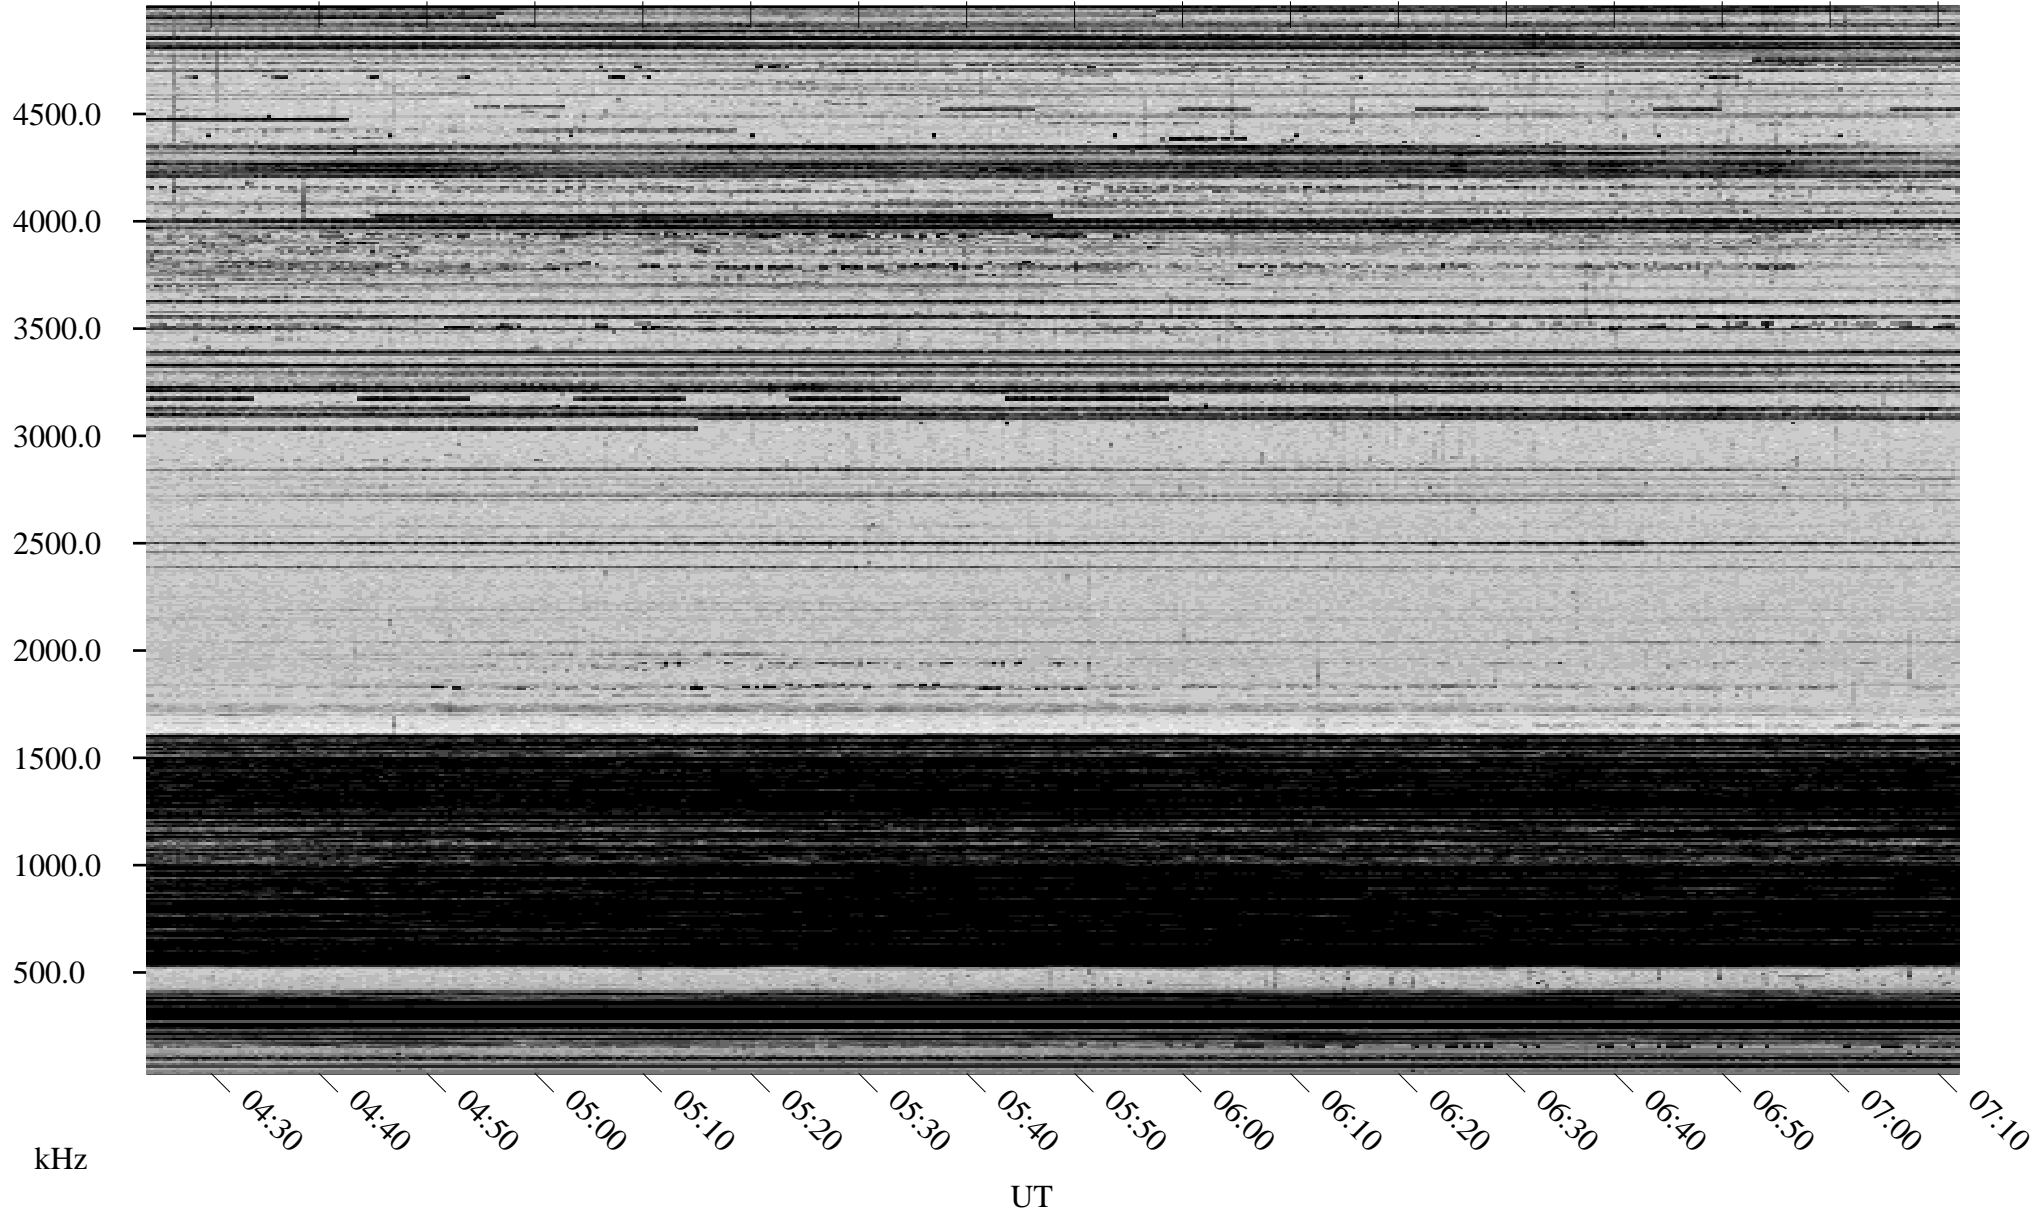

# 01/15/1998 Churchill, Manitoba

Linear Scale    Black = 161    White = 15

ch98015l.r00m max\_12

Page 1

# 01/15/1998 Churchill, Manitoba

Linear Scale    Black = 161    White = 15

ch98015l.r00m max\_12

Page 2

# 01/16/1998 Churchill, Manitoba

Linear Scale    Black = 161    White = 15

ch980151.r00m max\_12

Page 3

# 01/16/1998 Churchill, Manitoba

Linear Scale    Black = 161    White = 15

ch980151.r00m max\_12

Page 4