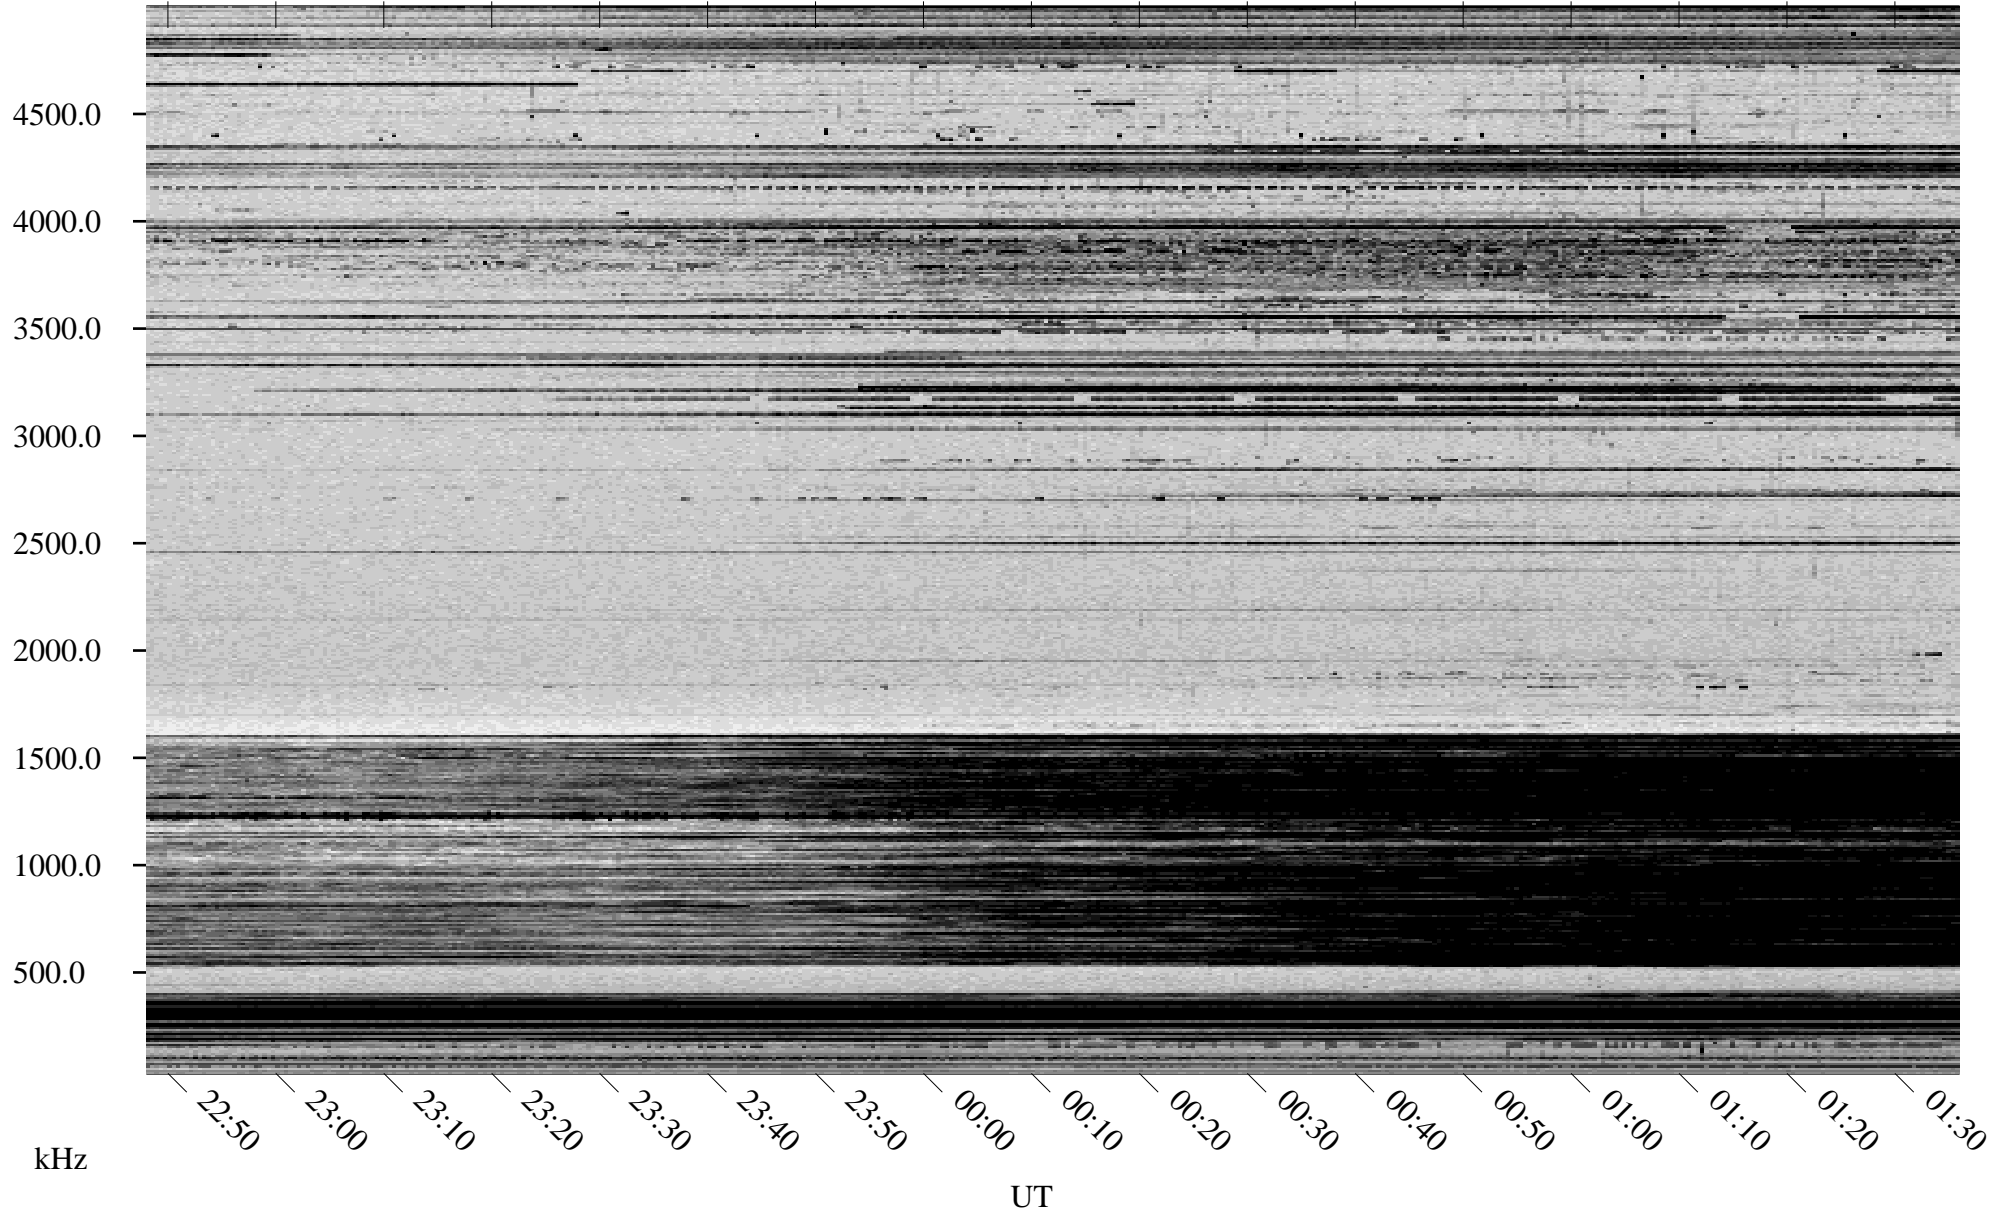

# 01/15/1998 Churchill, Manitoba

Linear Scale    Black = 161    White = 15

ch98015l.r00m max\_12

Page 1

# 01/15/1998 Churchill, Manitoba

Linear Scale    Black = 161    White = 15

ch98015l.r00m max\_12

Page 2

# 01/16/1998 Churchill, Manitoba

Linear Scale    Black = 161    White = 15

ch980151.r00m max\_12

Page 3

# 01/16/1998 Churchill, Manitoba

Linear Scale    Black = 161    White = 15

ch980151.r00m max\_12

Page 4