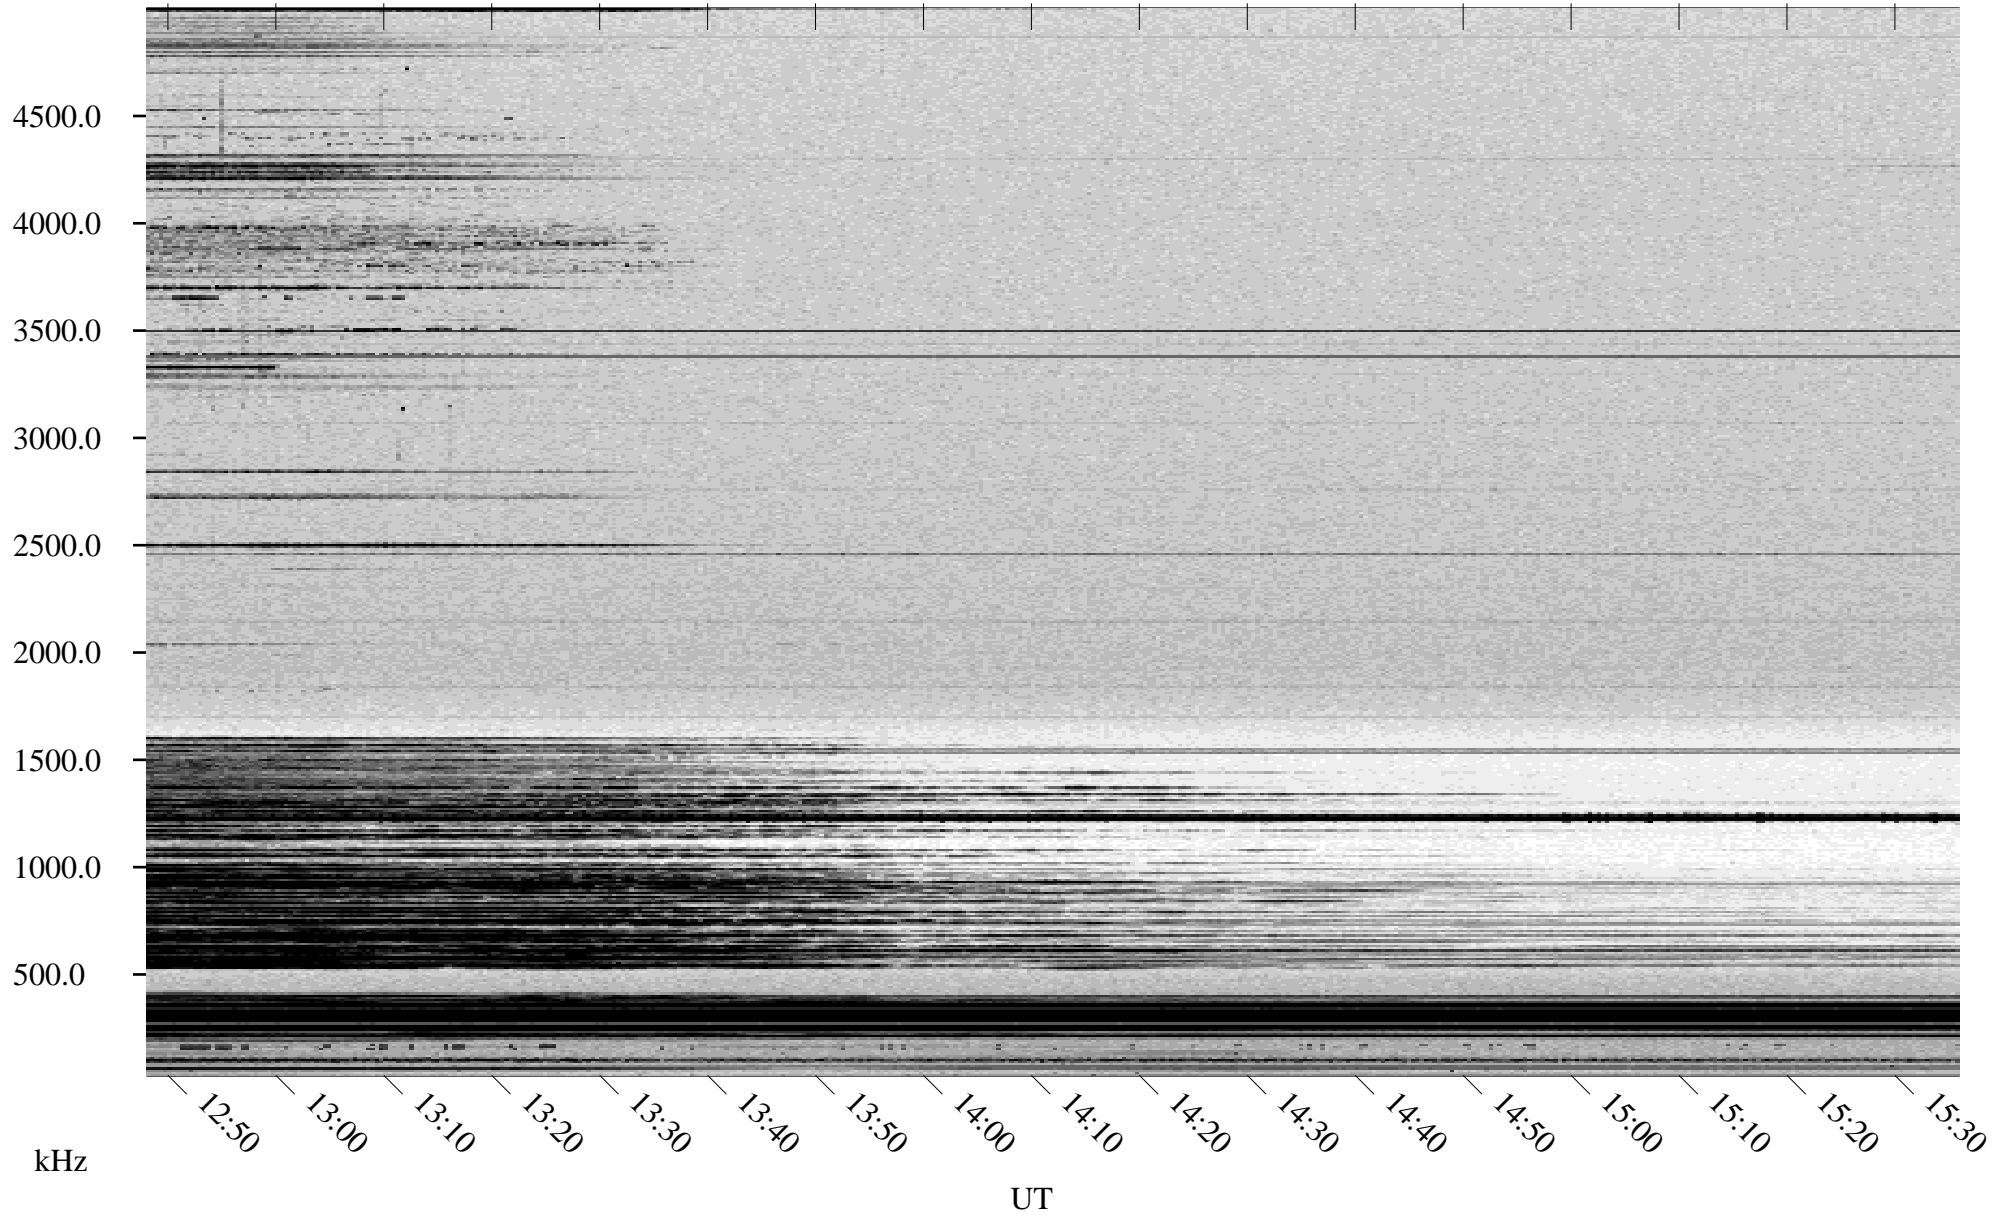

# 01/16/1998 Churchill, Manitoba

Linear Scale    Black = 161    White = 15

ch980151.r00m max\_12

Page 6

# 01/16/1998 Churchill, Manitoba

Linear Scale    Black = 161    White = 15

ch98015l.r00m max\_12

Page 7

# 01/16/1998 Churchill, Manitoba

Linear Scale    Black = 161    White = 15

ch980151.r00m max\_12

Page 8