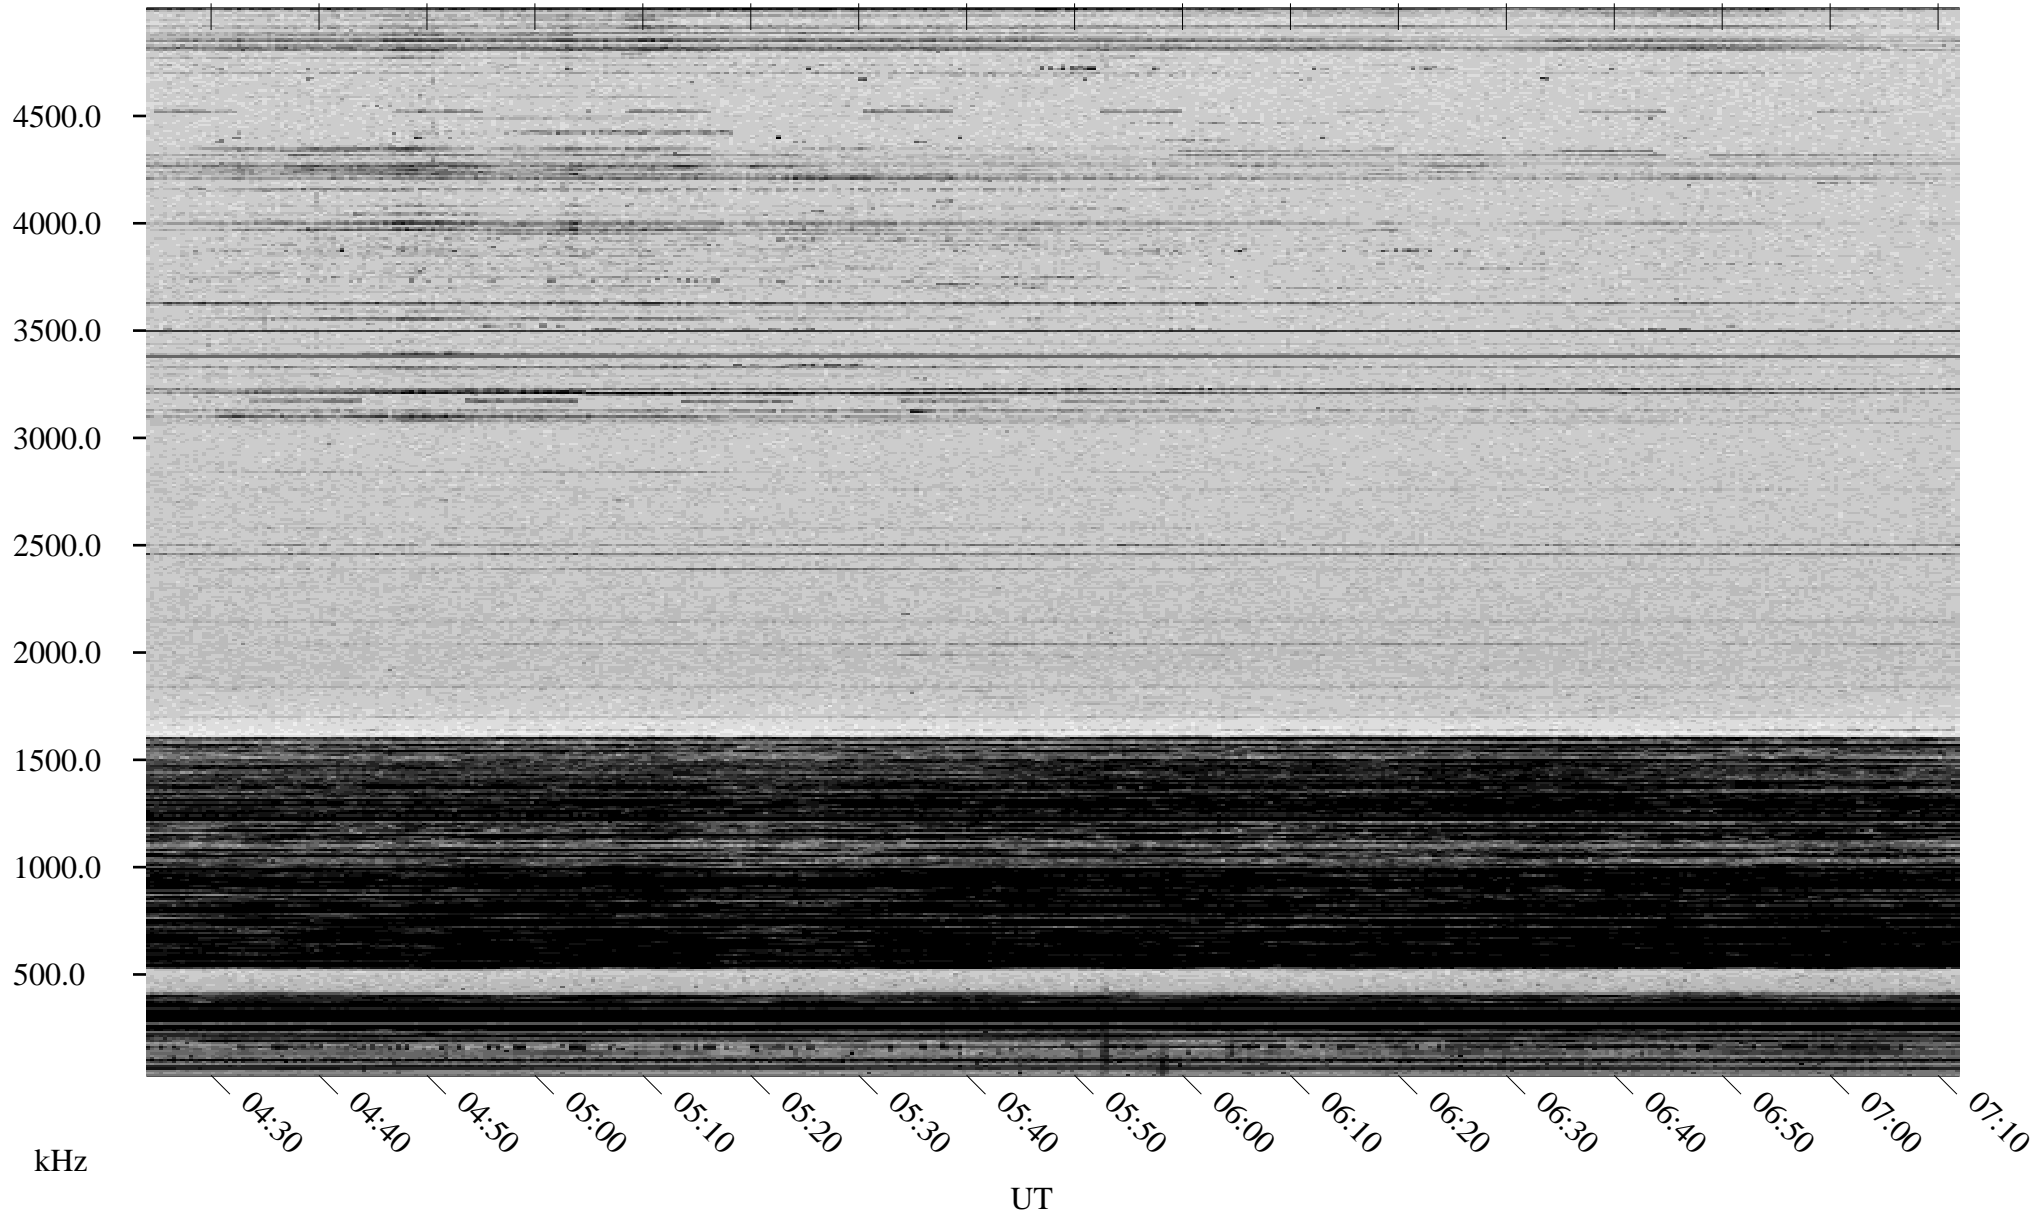

01/16/1998 Churchill, Manitoba

Linear Scale Black = 161 White = 15

ch98016l.r00m max_12

Page 1

01/16/1998 Churchill, Manitoba

Linear Scale Black = 161 White = 15

ch98016l.r00m max_12

Page 2

01/17/1998 Churchill, Manitoba

Linear Scale Black = 161 White = 15

ch98016l.r00m max_12

Page 3

01/17/1998 Churchill, Manitoba

Linear Scale Black = 161 White = 15

ch98016l.r00m max_12

Page 4

01/17/1998 Churchill, Manitoba

Linear Scale Black = 161 White = 15

ch98016l.r00m max_12

Page 5

01/17/1998 Churchill, Manitoba

Linear Scale Black = 161 White = 15

ch98016l.r00m max_12

Page 6

01/17/1998 Churchill, Manitoba

Linear Scale Black = 161 White = 15

ch98016l.r00m max_12

Page 7

01/17/1998 Churchill, Manitoba

Linear Scale Black = 161 White = 15

ch98016l.r00m max_12

Page 8