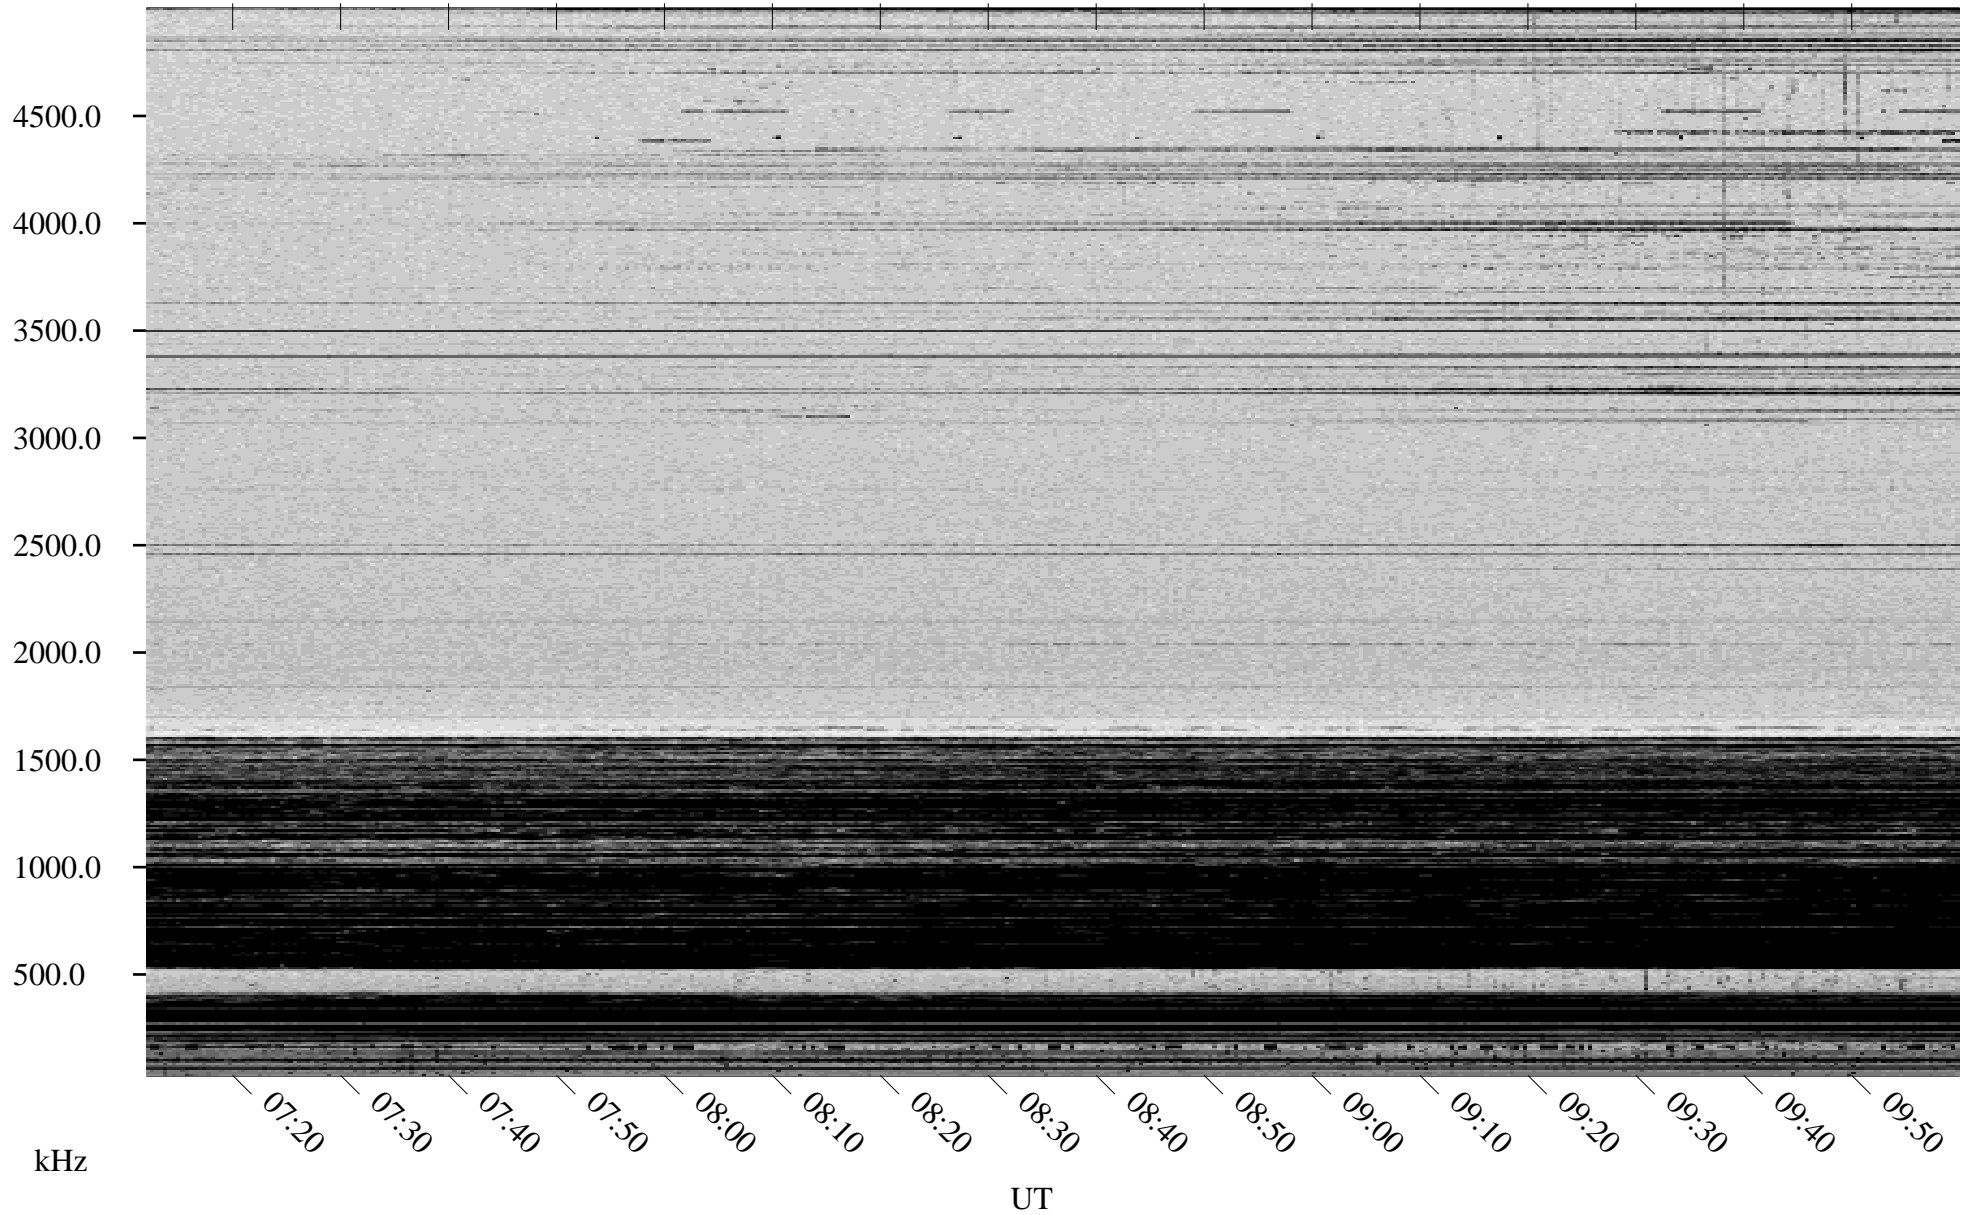

01/16/1998 Churchill, Manitoba

Linear Scale Black = 161 White = 15

ch98016l.r00m max_12

Page 1

01/16/1998 Churchill, Manitoba

Linear Scale Black = 161 White = 15

ch98016l.r00m max_12

Page 2

01/17/1998 Churchill, Manitoba

Linear Scale Black = 161 White = 15

ch98016l.r00m max_12

Page 3

01/17/1998 Churchill, Manitoba

Linear Scale Black = 161 White = 15

ch98016l.r00m max_12

Page 4

01/17/1998 Churchill, Manitoba

Linear Scale Black = 161 White = 15

ch98016l.r00m max_12

Page 5

01/17/1998 Churchill, Manitoba

Linear Scale Black = 161 White = 15

ch98016l.r00m max_12

Page 6

01/17/1998 Churchill, Manitoba

Linear Scale Black = 161 White = 15

ch98016l.r00m max_12

Page 7

01/17/1998 Churchill, Manitoba

Linear Scale Black = 161 White = 15

ch98016l.r00m max_12

Page 8