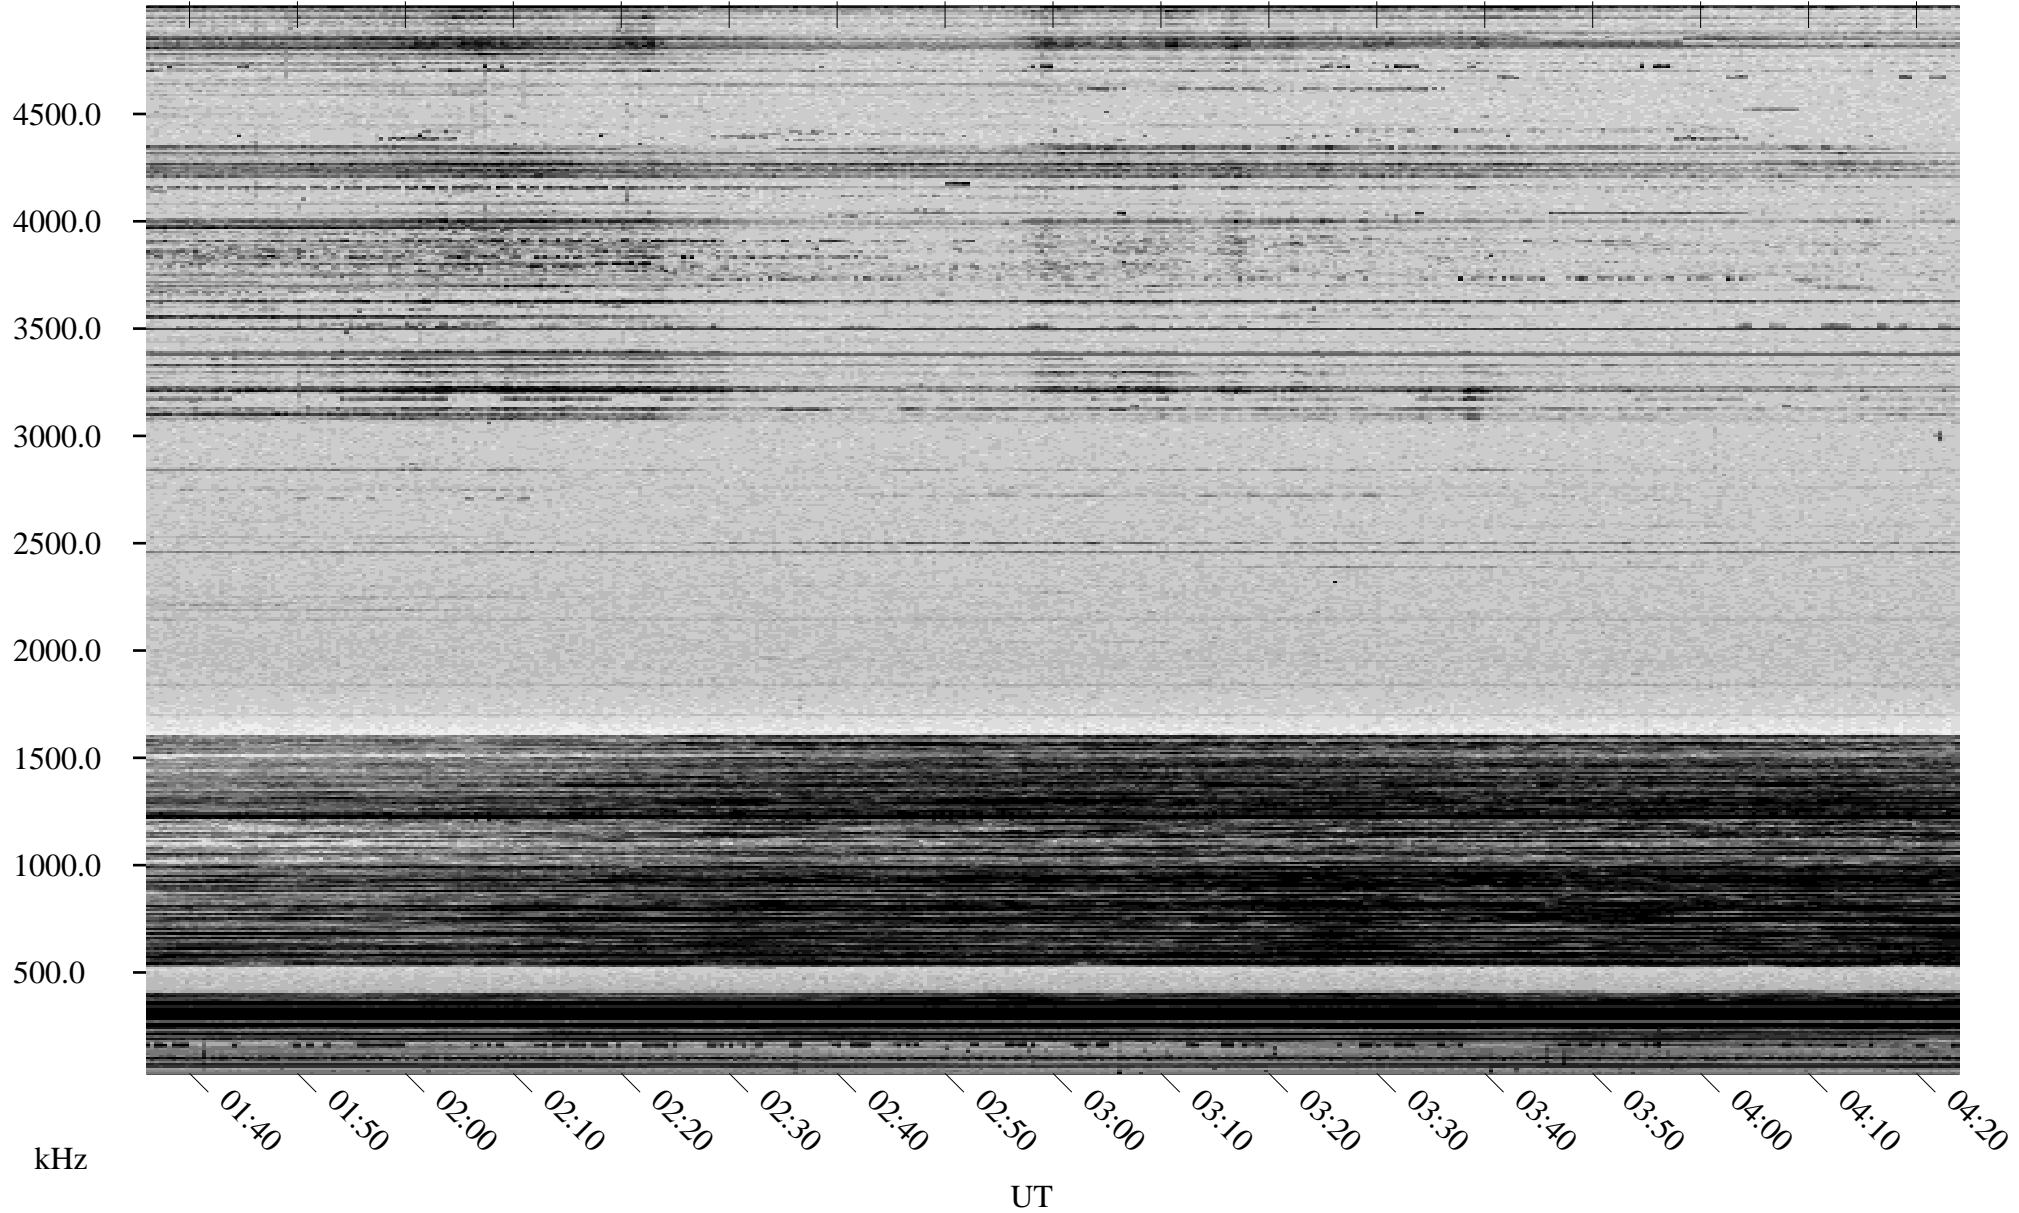

01/16/1998 Churchill, Manitoba

Linear Scale Black = 161 White = 15

ch98016l.r00m max_12

Page 1

01/16/1998 Churchill, Manitoba

Linear Scale Black = 161 White = 15

ch98016l.r00m max_12

Page 2

01/17/1998 Churchill, Manitoba

Linear Scale Black = 161 White = 15

ch98016l.r00m max_12

Page 3

01/17/1998 Churchill, Manitoba

Linear Scale Black = 161 White = 15

ch98016l.r00m max_12

Page 4

01/17/1998 Churchill, Manitoba

Linear Scale Black = 161 White = 15

ch98016l.r00m max_12

Page 5

01/17/1998 Churchill, Manitoba

Linear Scale Black = 161 White = 15

ch98016l.r00m max_12

Page 6

01/17/1998 Churchill, Manitoba

Linear Scale Black = 161 White = 15

ch98016l.r00m max_12

Page 7

01/17/1998 Churchill, Manitoba

Linear Scale Black = 161 White = 15

ch98016l.r00m max_12

Page 8