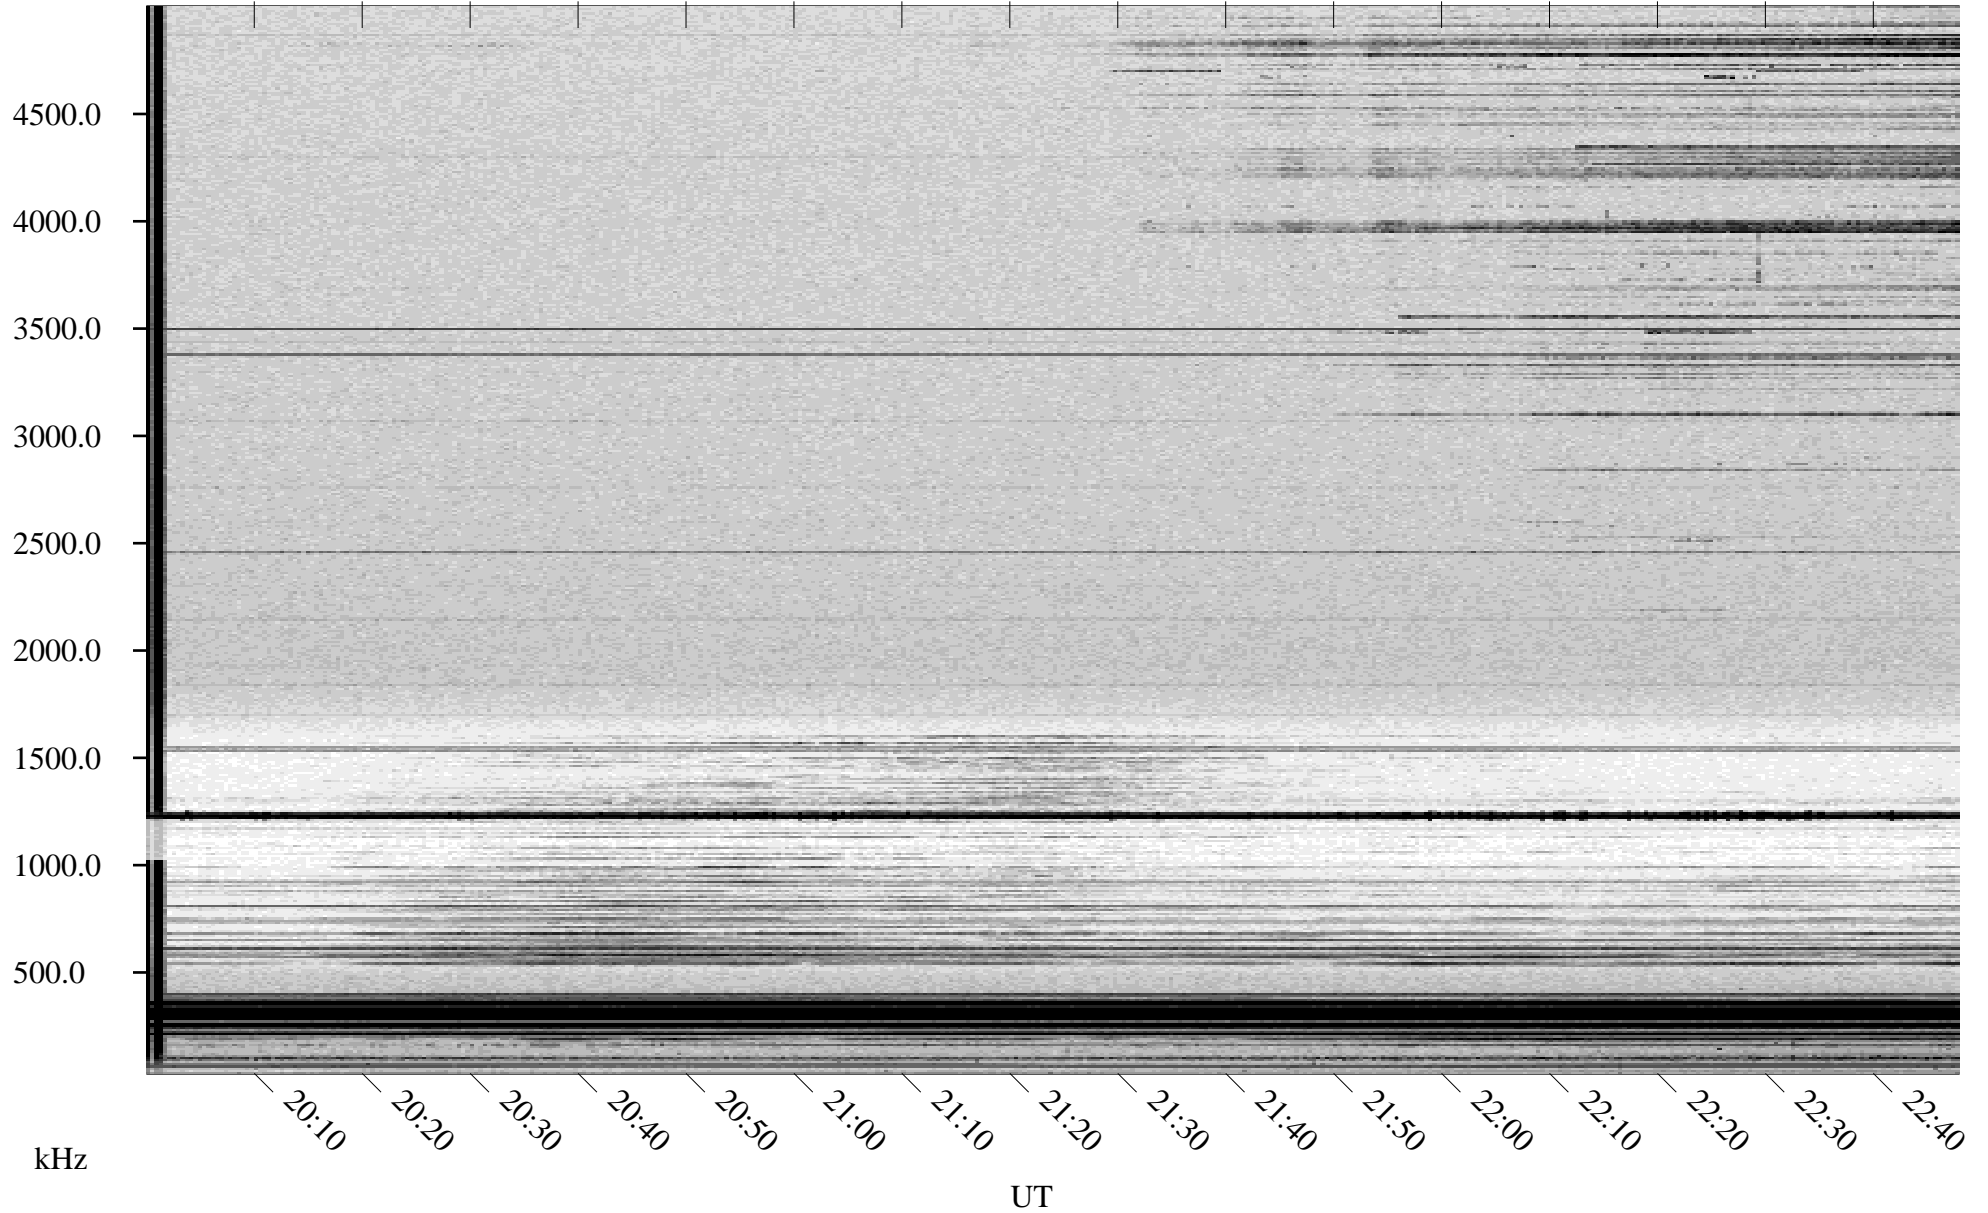

01/16/1998 Churchill, Manitoba

Linear Scale Black = 161 White = 15

ch98016l.r00m max_12

Page 1

01/16/1998 Churchill, Manitoba

Linear Scale Black = 161 White = 15

ch98016l.r00m max_12

Page 2

01/17/1998 Churchill, Manitoba

Linear Scale Black = 161 White = 15

ch98016l.r00m max_12

Page 3

01/17/1998 Churchill, Manitoba

Linear Scale Black = 161 White = 15

ch98016l.r00m max_12

Page 4

01/17/1998 Churchill, Manitoba

Linear Scale Black = 161 White = 15

ch98016l.r00m max_12

Page 5

01/17/1998 Churchill, Manitoba

Linear Scale Black = 161 White = 15

ch98016l.r00m max_12

Page 6

01/17/1998 Churchill, Manitoba

Linear Scale Black = 161 White = 15

ch98016l.r00m max_12

Page 7

01/17/1998 Churchill, Manitoba

Linear Scale Black = 161 White = 15

ch98016l.r00m max_12

Page 8