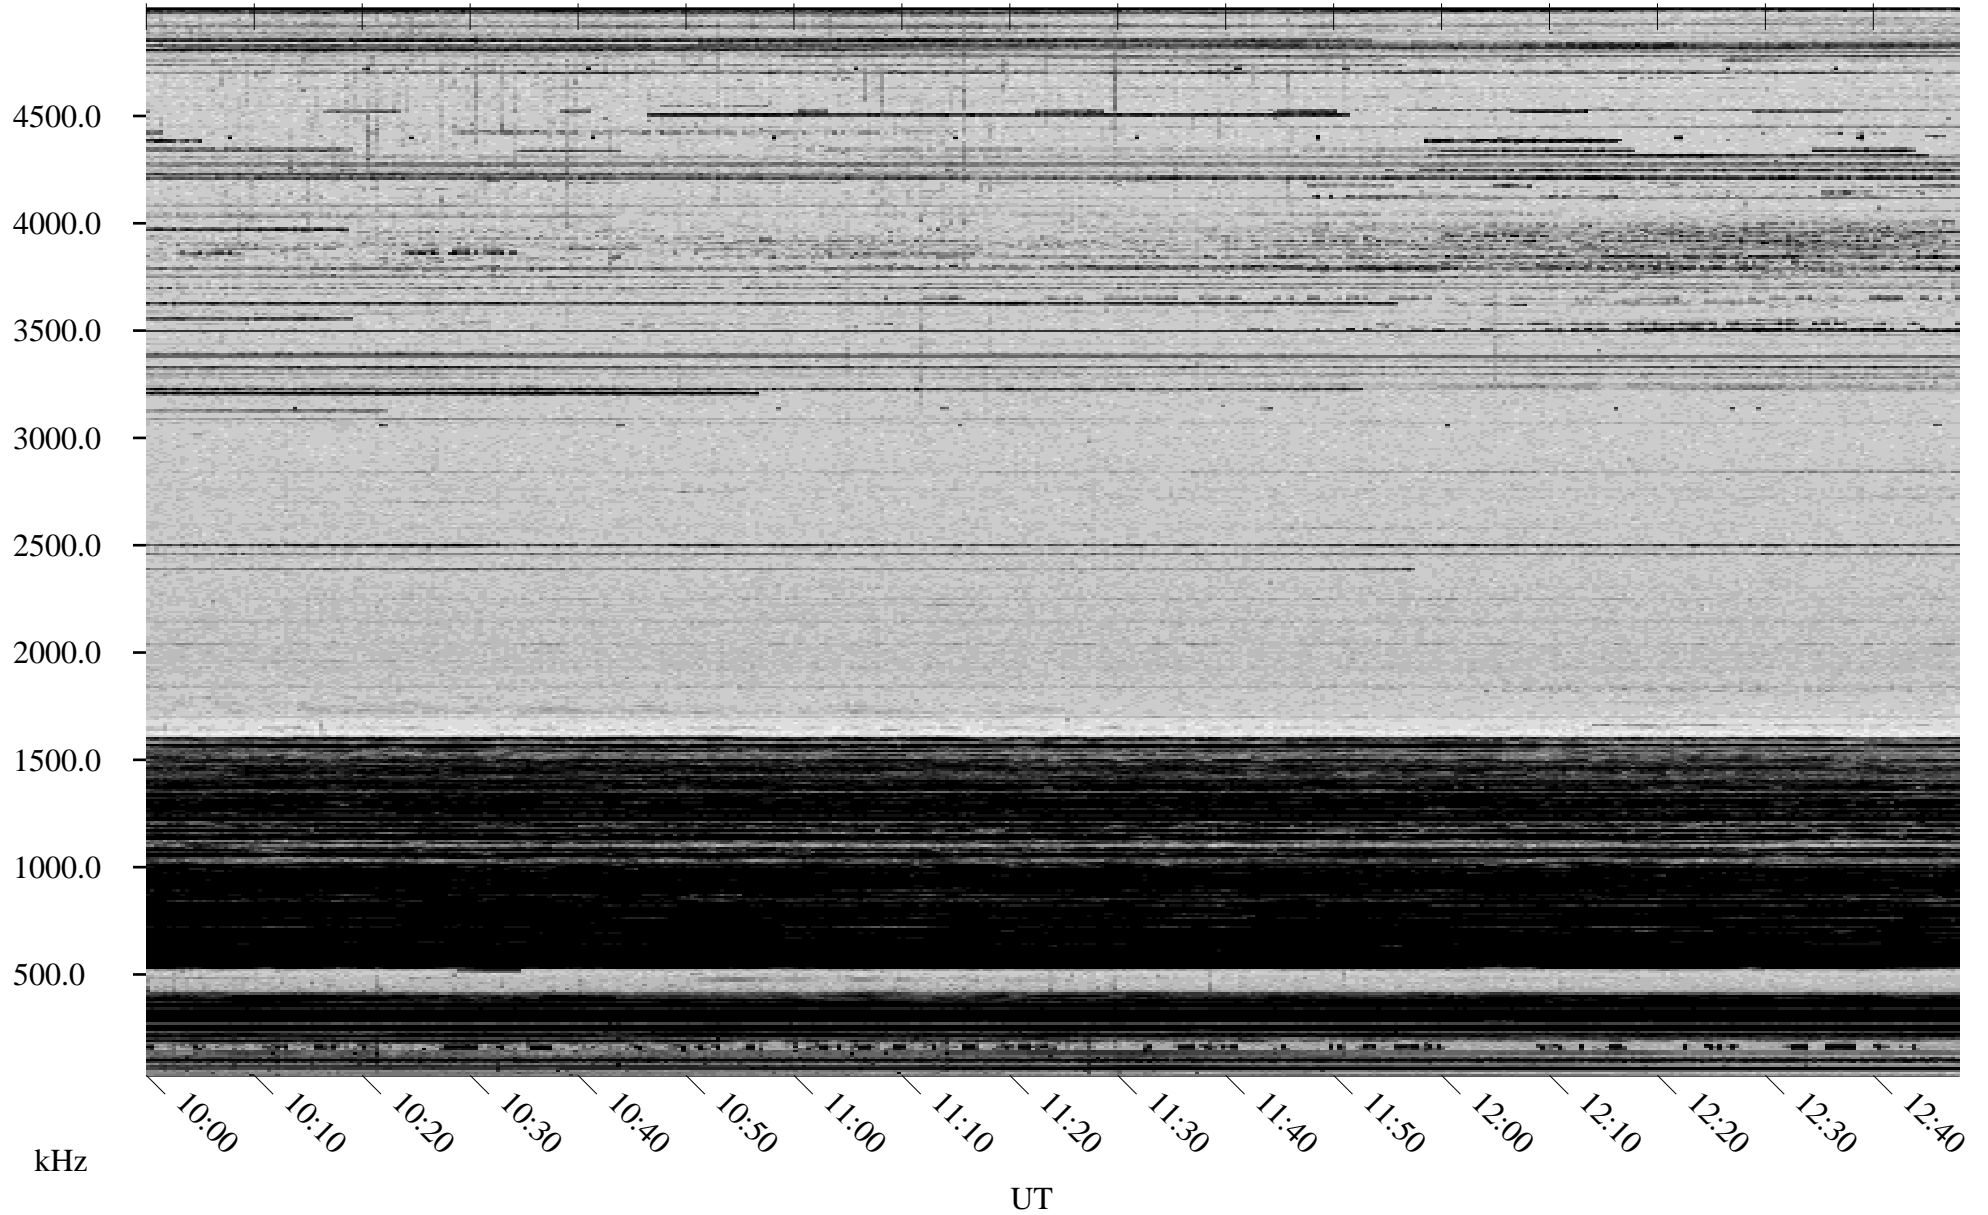

01/16/1998 Churchill, Manitoba

Linear Scale Black = 161 White = 15

ch98016l.r00m max_12

Page 1

01/16/1998 Churchill, Manitoba

Linear Scale Black = 161 White = 15

ch98016l.r00m max_12

Page 2

01/17/1998 Churchill, Manitoba

Linear Scale Black = 161 White = 15

ch98016l.r00m max_12

Page 3

01/17/1998 Churchill, Manitoba

Linear Scale Black = 161 White = 15

ch98016l.r00m max_12

Page 4

01/17/1998 Churchill, Manitoba

Linear Scale Black = 161 White = 15

ch98016l.r00m max_12

Page 5

01/17/1998 Churchill, Manitoba

Linear Scale Black = 161 White = 15

ch98016l.r00m max_12

Page 6

01/17/1998 Churchill, Manitoba

Linear Scale Black = 161 White = 15

ch98016l.r00m max_12

Page 7

01/17/1998 Churchill, Manitoba

Linear Scale Black = 161 White = 15

ch98016l.r00m max_12

Page 8