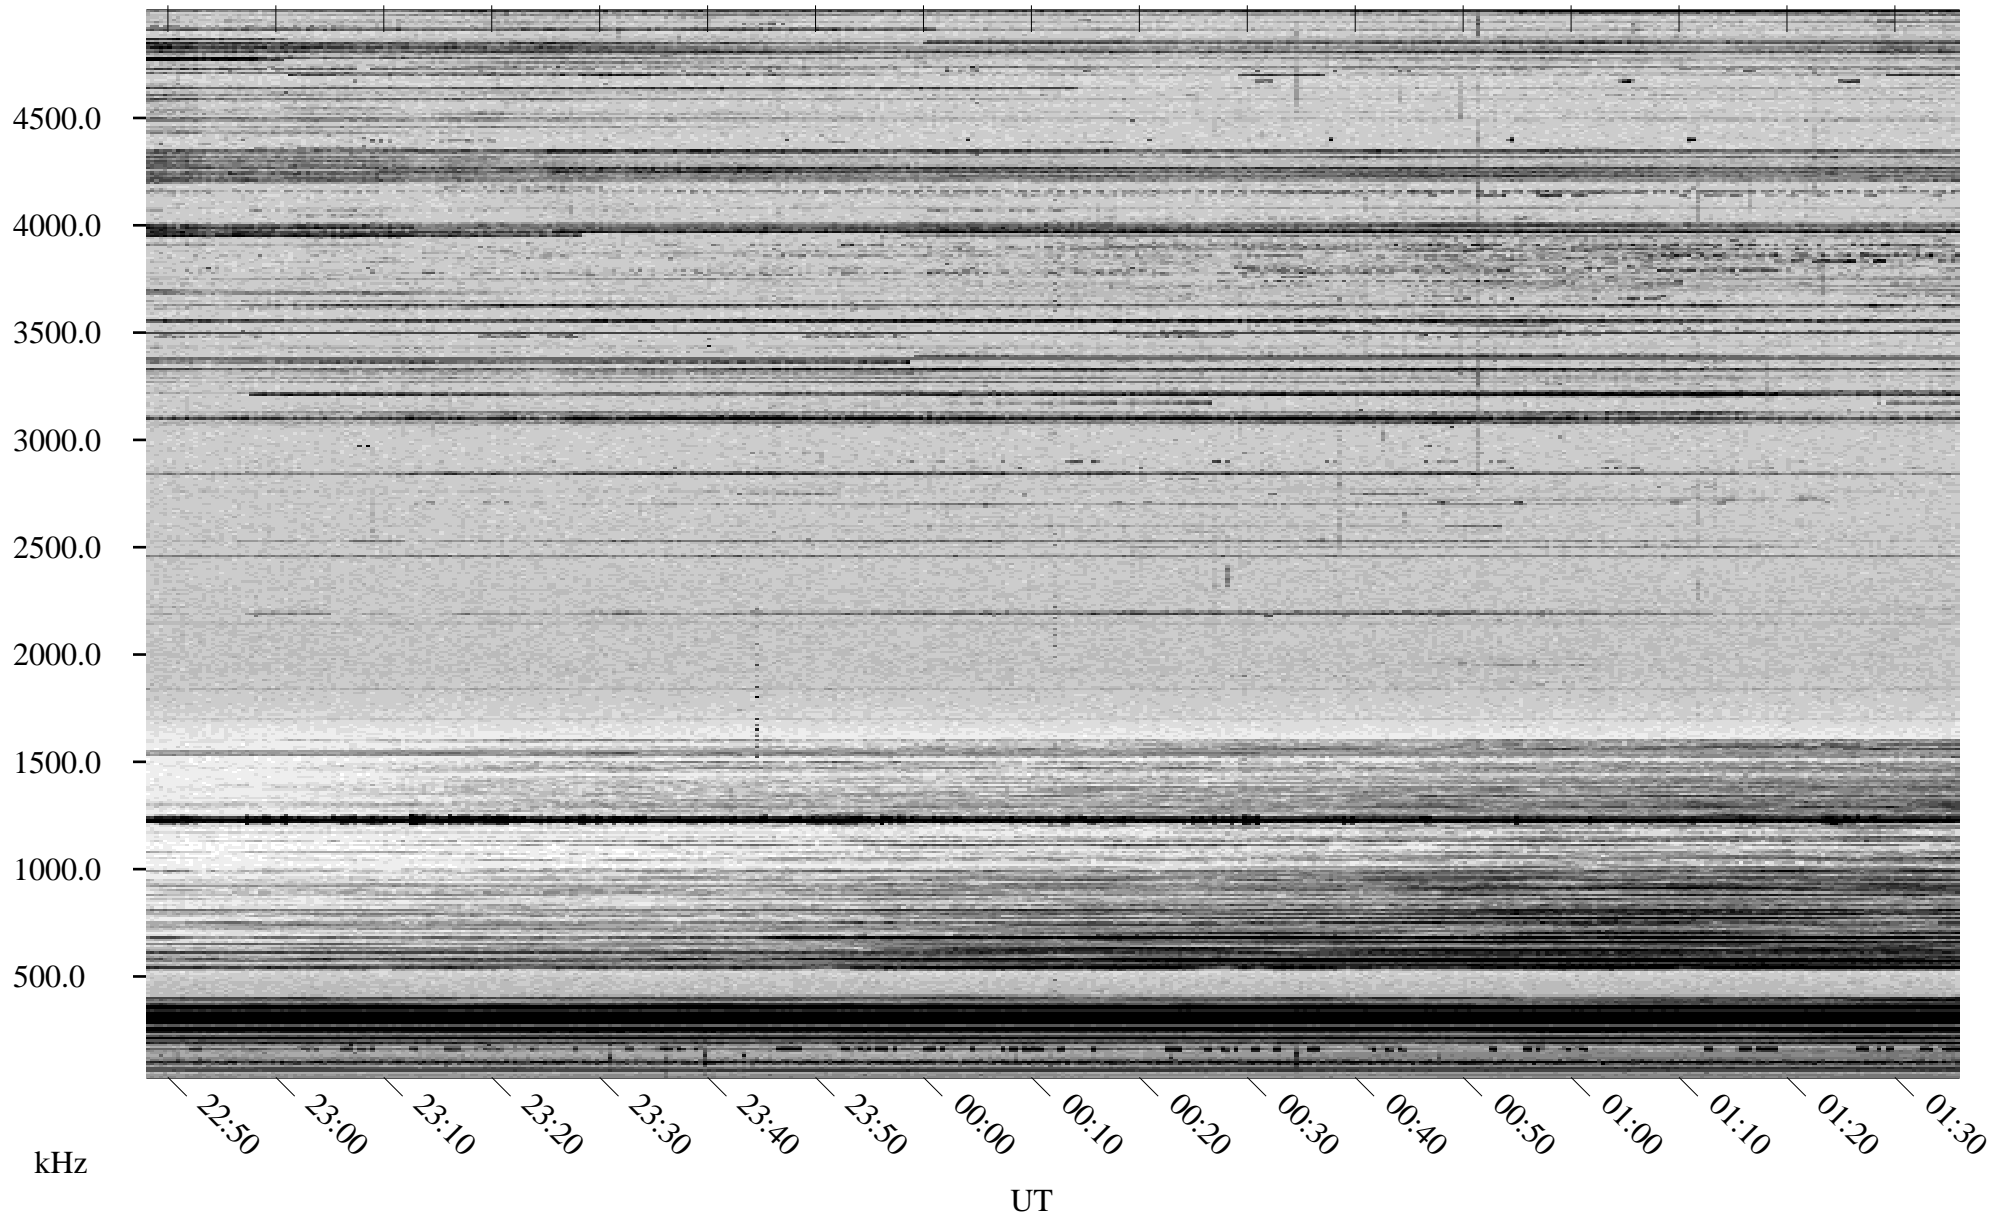

01/16/1998 Churchill, Manitoba

Linear Scale Black = 161 White = 15

ch98016l.r00m max_12

Page 1

01/16/1998 Churchill, Manitoba

Linear Scale Black = 161 White = 15

ch98016l.r00m max_12

Page 2

01/17/1998 Churchill, Manitoba

Linear Scale Black = 161 White = 15

ch98016l.r00m max_12

Page 3

01/17/1998 Churchill, Manitoba

Linear Scale Black = 161 White = 15

ch98016l.r00m max_12

Page 4

01/17/1998 Churchill, Manitoba

Linear Scale Black = 161 White = 15

ch98016l.r00m max_12

Page 5

01/17/1998 Churchill, Manitoba

Linear Scale Black = 161 White = 15

ch98016l.r00m max_12

Page 6

01/17/1998 Churchill, Manitoba

Linear Scale Black = 161 White = 15

ch98016l.r00m max_12

Page 7

01/17/1998 Churchill, Manitoba

Linear Scale Black = 161 White = 15

ch98016l.r00m max_12

Page 8