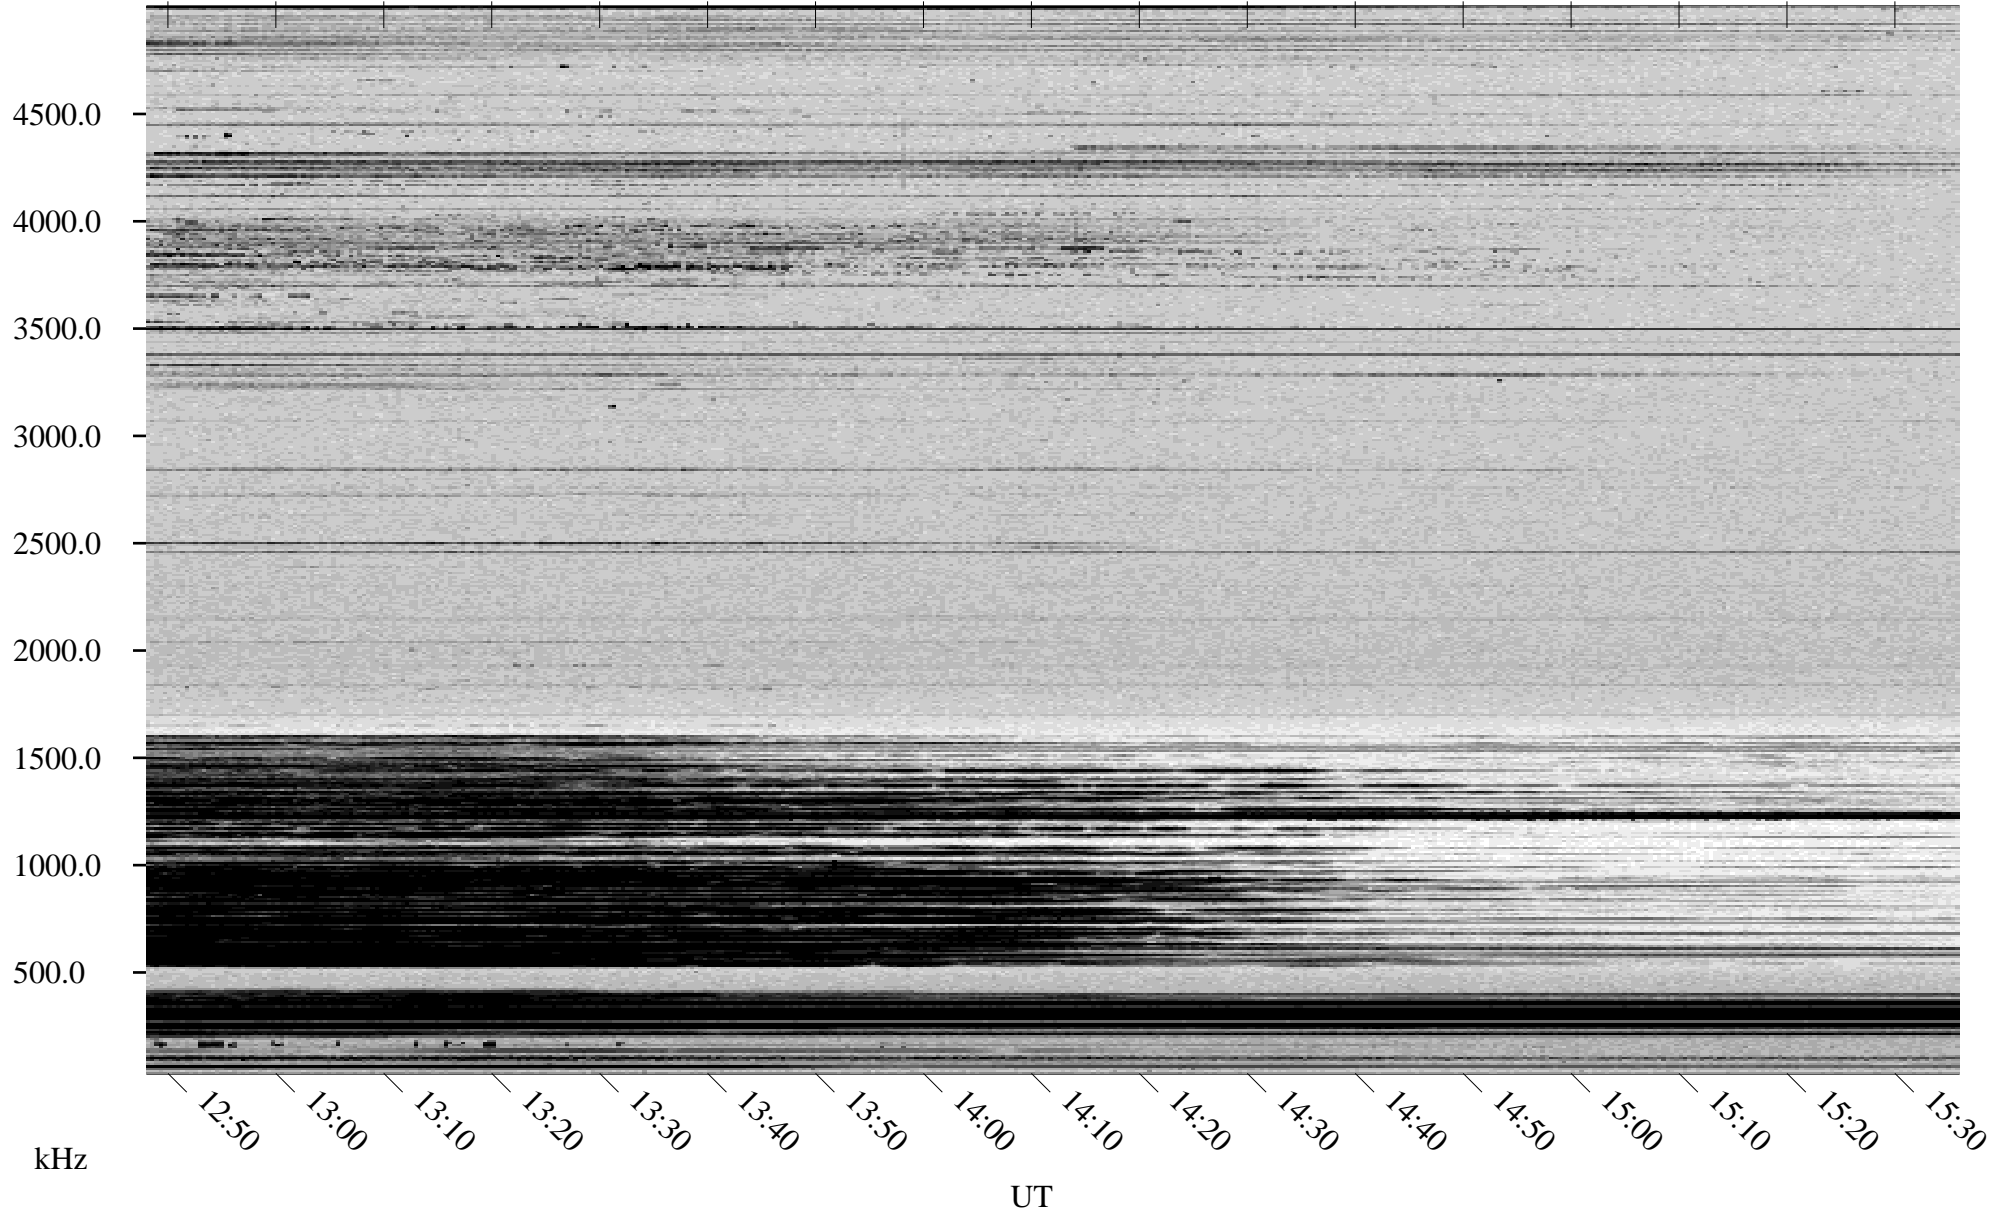

01/16/1998 Churchill, Manitoba

Linear Scale Black = 161 White = 15

ch98016l.r00m max_12

Page 1

01/16/1998 Churchill, Manitoba

Linear Scale Black = 161 White = 15

ch98016l.r00m max_12

Page 2

01/17/1998 Churchill, Manitoba

Linear Scale Black = 161 White = 15

ch98016l.r00m max_12

Page 3

01/17/1998 Churchill, Manitoba

Linear Scale Black = 161 White = 15

ch98016l.r00m max_12

Page 4

01/17/1998 Churchill, Manitoba

Linear Scale Black = 161 White = 15

ch98016l.r00m max_12

Page 5

01/17/1998 Churchill, Manitoba

Linear Scale Black = 161 White = 15

ch98016l.r00m max_12

Page 6

01/17/1998 Churchill, Manitoba

Linear Scale Black = 161 White = 15

ch98016l.r00m max_12

Page 7

01/17/1998 Churchill, Manitoba

Linear Scale Black = 161 White = 15

ch98016l.r00m max_12

Page 8