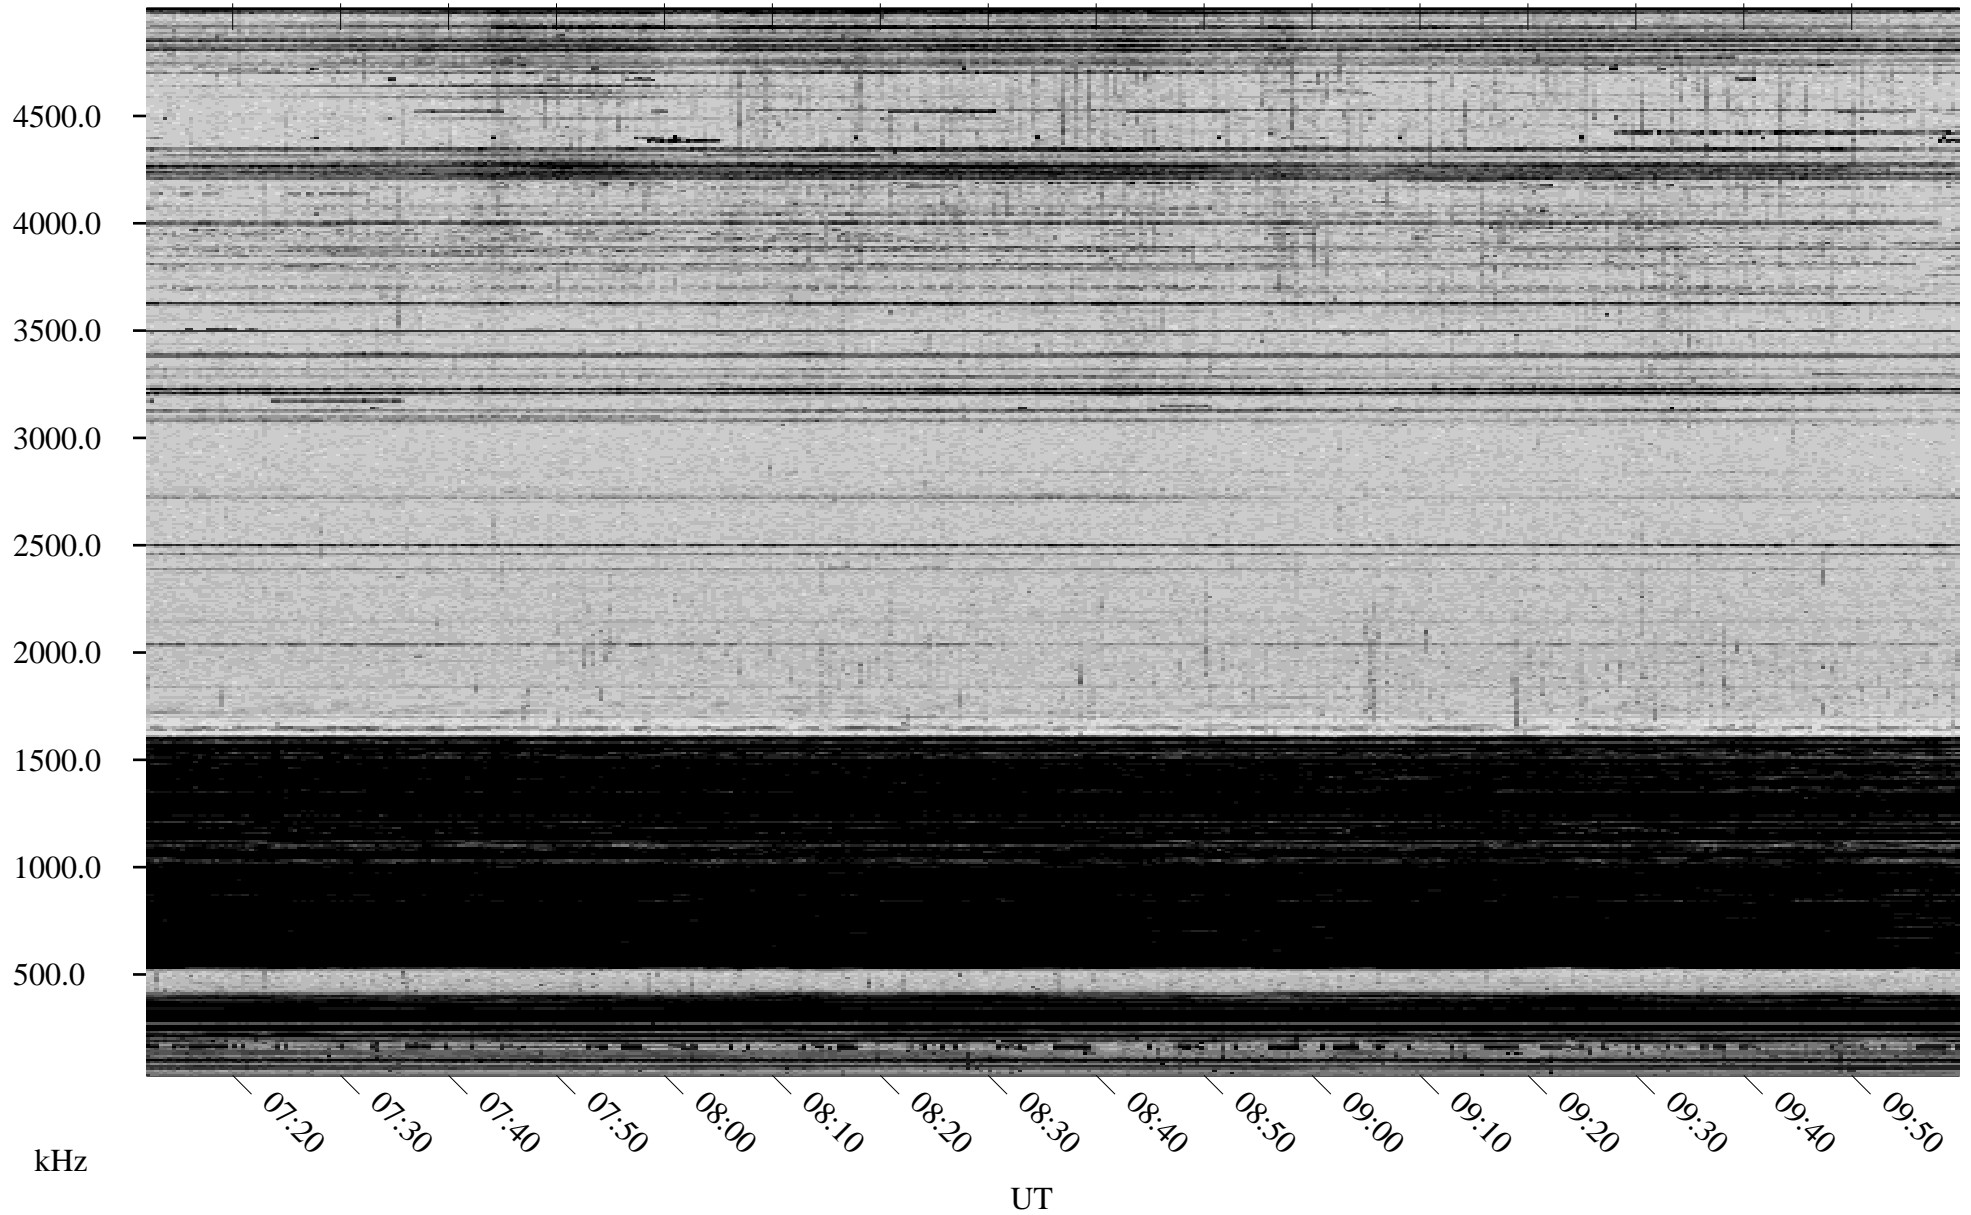

01/19/1998 Churchill, Manitoba

Linear Scale Black = 161 White = 15

ch98019l.r00m max_12

Page 1

01/19/1998 Churchill, Manitoba

Linear Scale Black = 161 White = 15

ch98019l.r00m max_12

Page 2

01/20/1998 Churchill, Manitoba

Linear Scale Black = 161 White = 15

ch98019l.r00m max_12

Page 3

01/20/1998 Churchill, Manitoba

Linear Scale Black = 161 White = 15

ch98019l.r00m max_12

Page 4

01/20/1998 Churchill, Manitoba

Linear Scale Black = 161 White = 15

ch98019l.r00m max_12

Page 5

01/20/1998 Churchill, Manitoba

Linear Scale Black = 161 White = 15

ch98019l.r00m max_12

Page 6

01/20/1998 Churchill, Manitoba

Linear Scale Black = 161 White = 15

ch98019l.r00m max_12

Page 7

01/20/1998 Churchill, Manitoba

Linear Scale Black = 161 White = 15

ch98019l.r00m max_12

Page 8