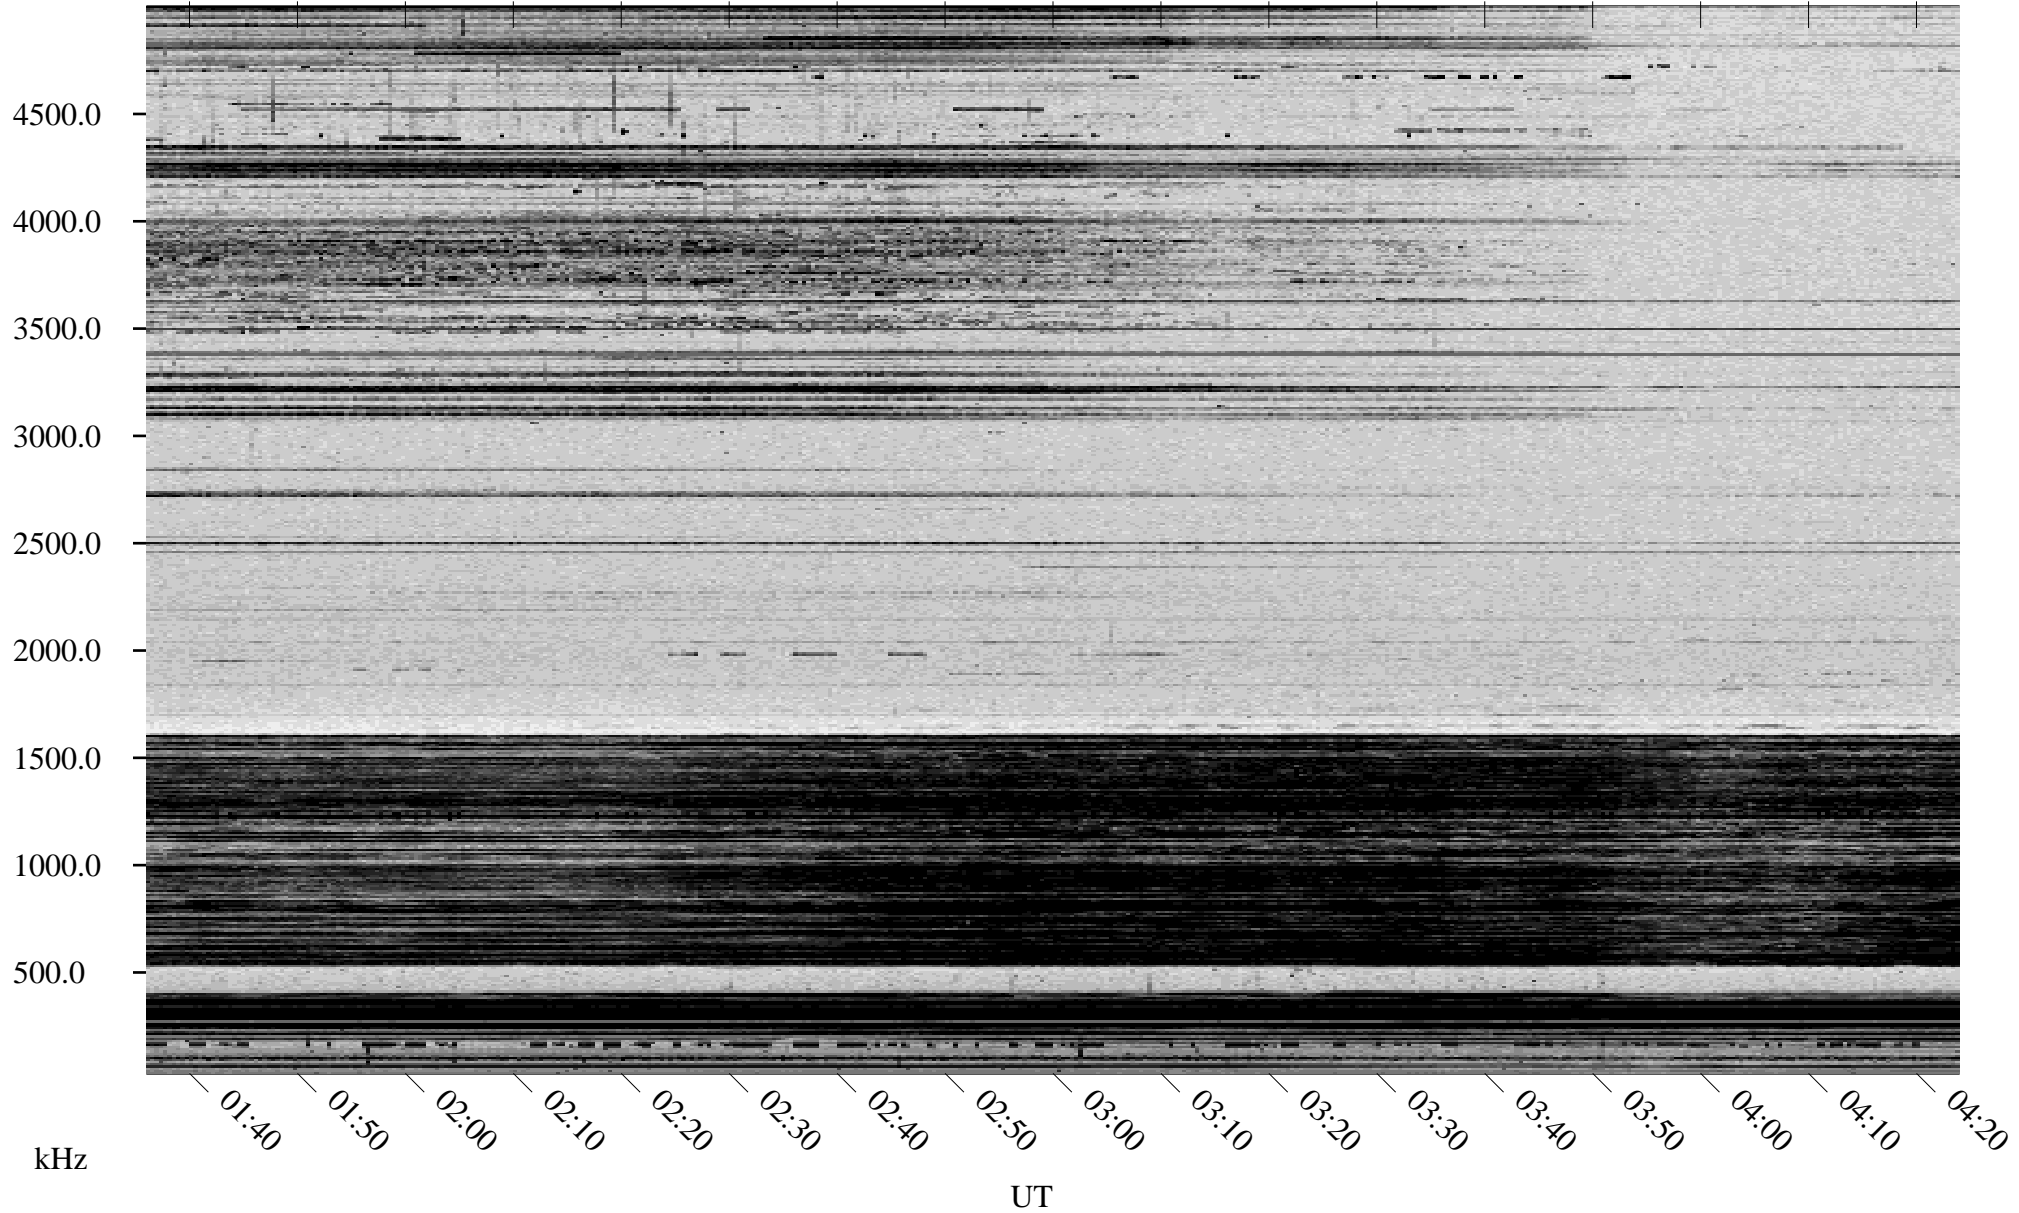

01/19/1998 Churchill, Manitoba

Linear Scale Black = 161 White = 15

ch98019l.r00m max_12

Page 1

01/19/1998 Churchill, Manitoba

Linear Scale Black = 161 White = 15

ch98019l.r00m max_12

Page 2

01/20/1998 Churchill, Manitoba

Linear Scale Black = 161 White = 15

ch98019l.r00m max_12

Page 3

01/20/1998 Churchill, Manitoba

Linear Scale Black = 161 White = 15

ch98019l.r00m max_12

Page 4

01/20/1998 Churchill, Manitoba

Linear Scale Black = 161 White = 15

ch98019l.r00m max_12

Page 5

01/20/1998 Churchill, Manitoba

Linear Scale Black = 161 White = 15

ch98019l.r00m max_12

Page 6

01/20/1998 Churchill, Manitoba

Linear Scale Black = 161 White = 15

ch98019l.r00m max_12

Page 7

01/20/1998 Churchill, Manitoba

Linear Scale Black = 161 White = 15

ch98019l.r00m max_12

Page 8