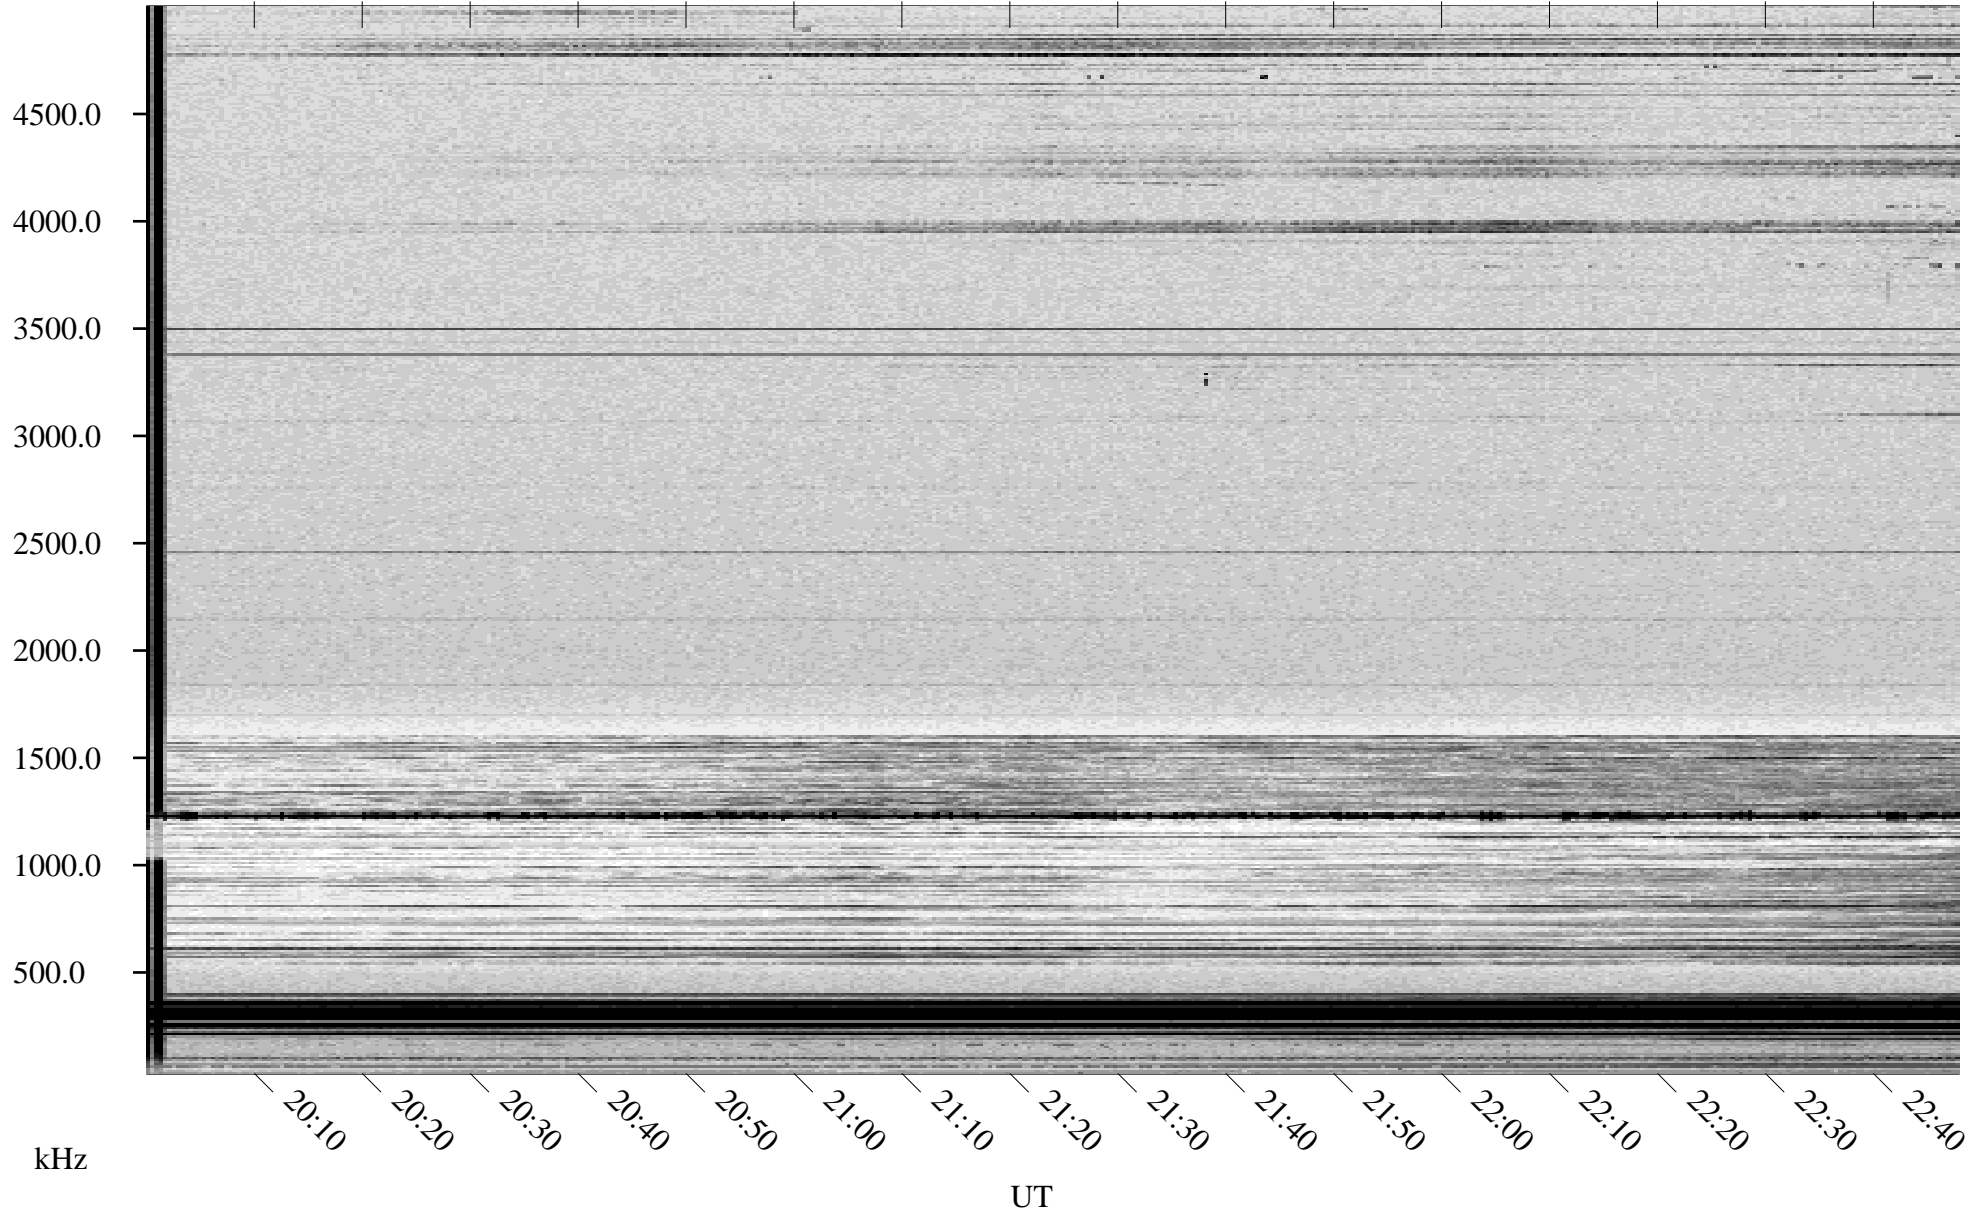

01/19/1998 Churchill, Manitoba

Linear Scale Black = 161 White = 15

ch98019l.r00m max_12

Page 1

01/19/1998 Churchill, Manitoba

Linear Scale Black = 161 White = 15

ch98019l.r00m max_12

Page 2

01/20/1998 Churchill, Manitoba

Linear Scale Black = 161 White = 15

ch98019l.r00m max_12

Page 3

01/20/1998 Churchill, Manitoba

Linear Scale Black = 161 White = 15

ch98019l.r00m max_12

Page 4

01/20/1998 Churchill, Manitoba

Linear Scale Black = 161 White = 15

ch98019l.r00m max_12

Page 5

01/20/1998 Churchill, Manitoba

Linear Scale Black = 161 White = 15

ch98019l.r00m max_12

Page 6

01/20/1998 Churchill, Manitoba

Linear Scale Black = 161 White = 15

ch98019l.r00m max_12

Page 7

01/20/1998 Churchill, Manitoba

Linear Scale Black = 161 White = 15

ch98019l.r00m max_12

Page 8