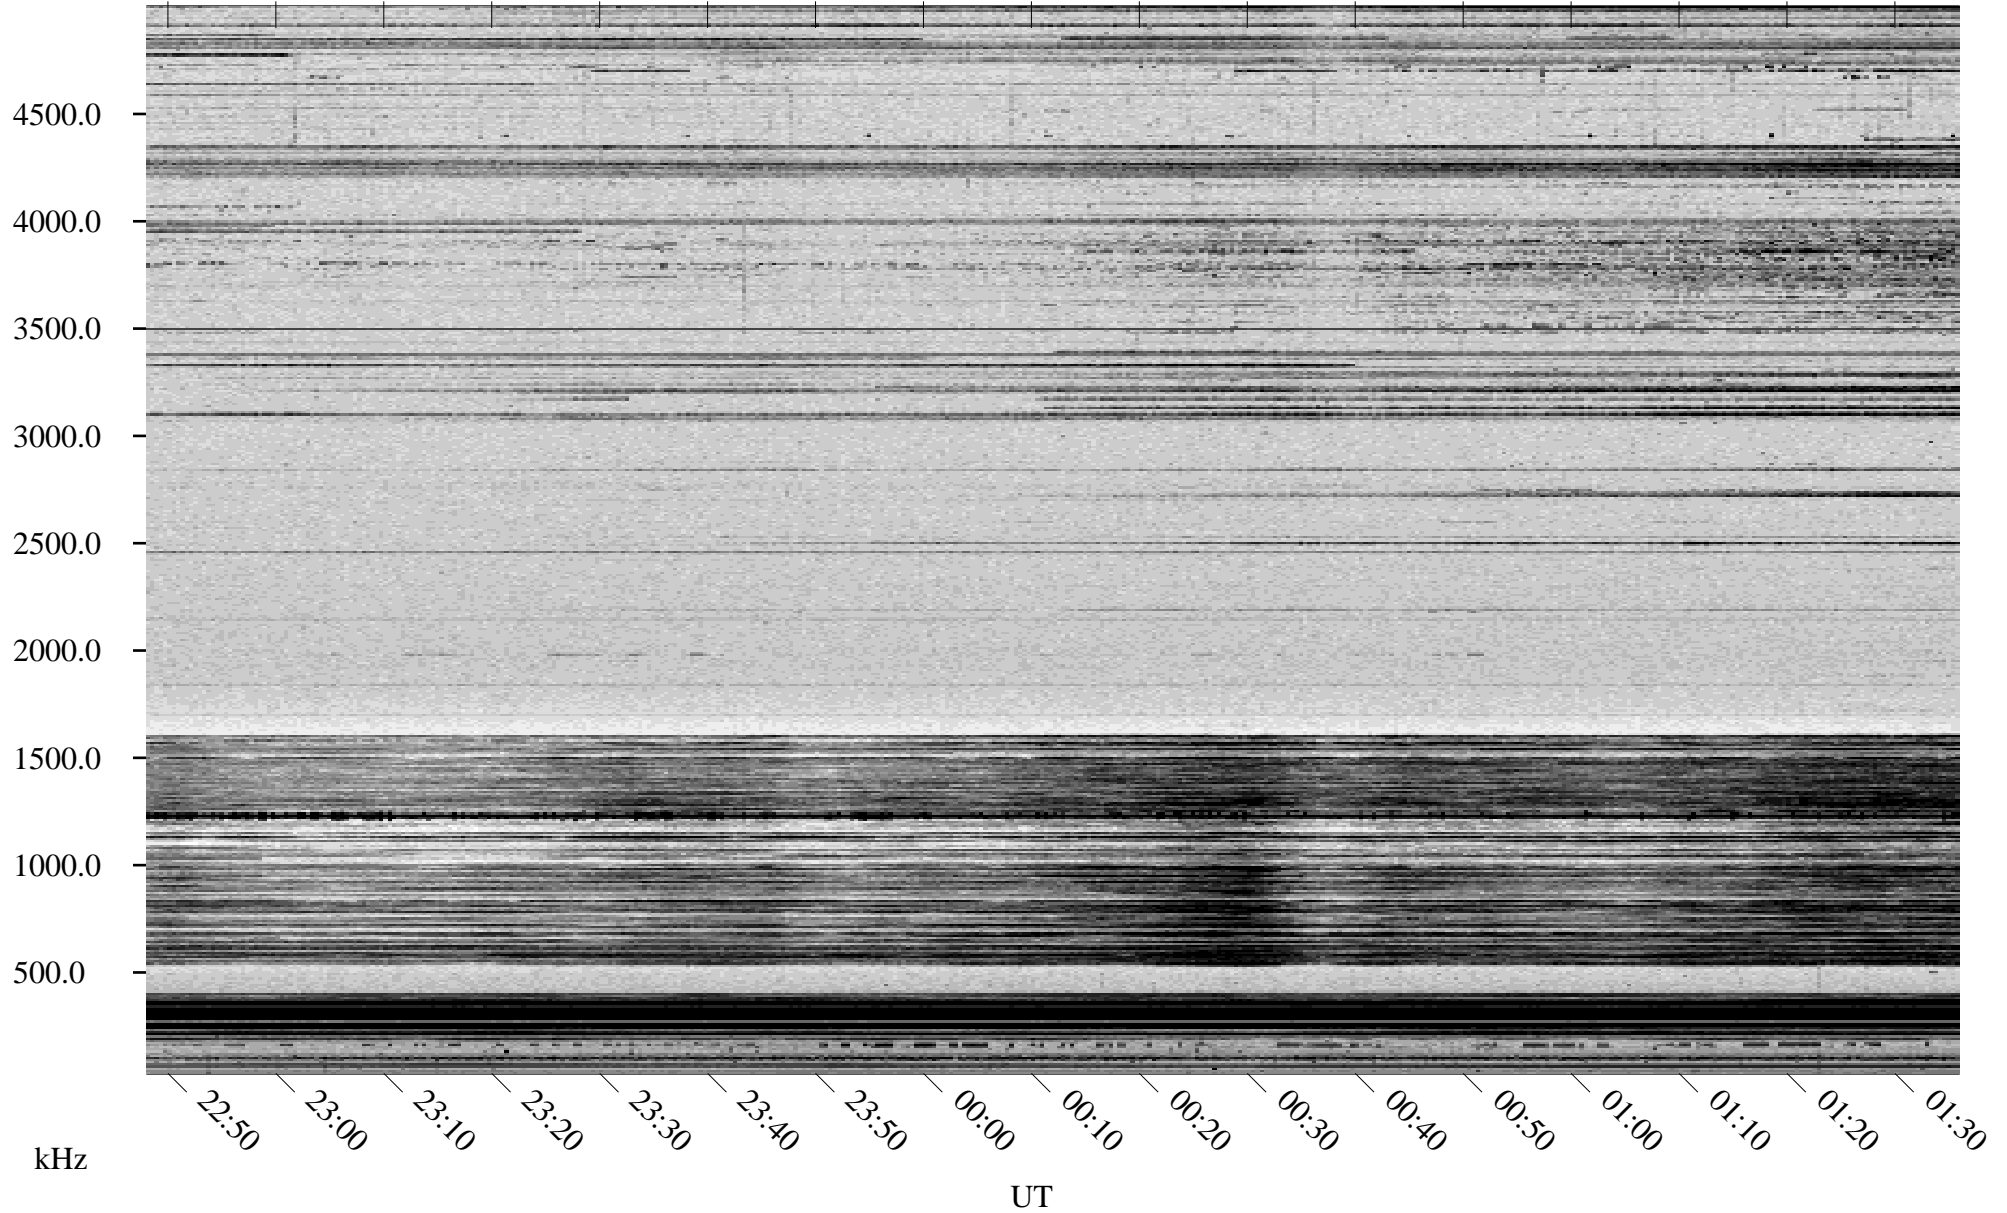

01/19/1998 Churchill, Manitoba

Linear Scale Black = 161 White = 15

ch98019l.r00m max_12

Page 1

01/19/1998 Churchill, Manitoba

Linear Scale Black = 161 White = 15

ch98019l.r00m max_12

Page 2

01/20/1998 Churchill, Manitoba

Linear Scale Black = 161 White = 15

ch98019l.r00m max_12

Page 3

01/20/1998 Churchill, Manitoba

Linear Scale Black = 161 White = 15

ch98019l.r00m max_12

Page 4

01/20/1998 Churchill, Manitoba

Linear Scale Black = 161 White = 15

ch98019l.r00m max_12

Page 5

01/20/1998 Churchill, Manitoba

Linear Scale Black = 161 White = 15

ch98019l.r00m max_12

Page 6

01/20/1998 Churchill, Manitoba

Linear Scale Black = 161 White = 15

ch98019l.r00m max_12

Page 7

01/20/1998 Churchill, Manitoba

Linear Scale Black = 161 White = 15

ch98019l.r00m max_12

Page 8