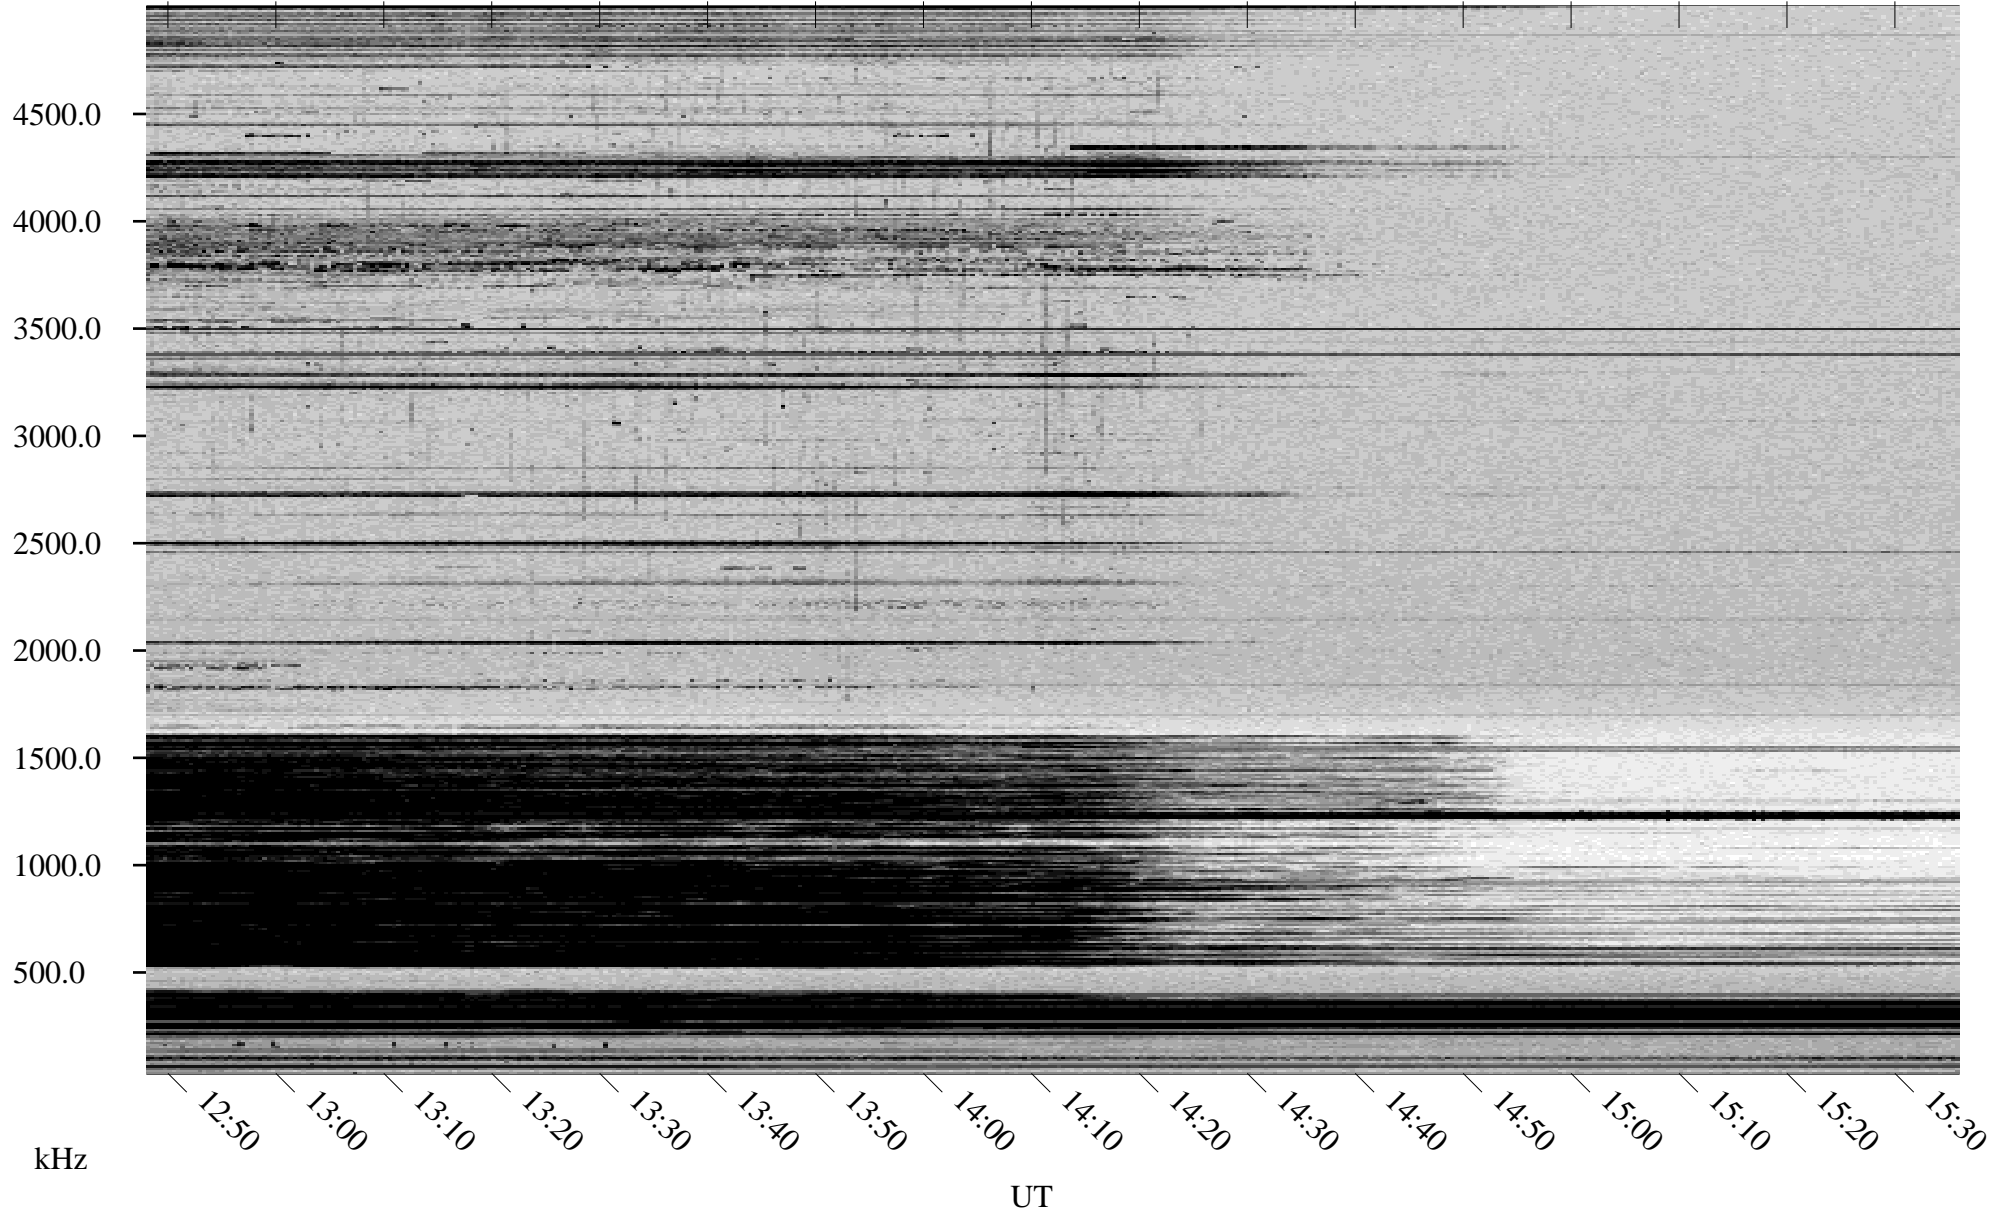

01/19/1998 Churchill, Manitoba

Linear Scale Black = 161 White = 15

ch98019l.r00m max_12

Page 1

01/19/1998 Churchill, Manitoba

Linear Scale Black = 161 White = 15

ch98019l.r00m max_12

Page 2

01/20/1998 Churchill, Manitoba

Linear Scale Black = 161 White = 15

ch98019l.r00m max_12

Page 3

01/20/1998 Churchill, Manitoba

Linear Scale Black = 161 White = 15

ch98019l.r00m max_12

Page 4

01/20/1998 Churchill, Manitoba

Linear Scale Black = 161 White = 15

ch98019l.r00m max_12

Page 5

01/20/1998 Churchill, Manitoba

Linear Scale Black = 161 White = 15

ch98019l.r00m max_12

Page 6

01/20/1998 Churchill, Manitoba

Linear Scale Black = 161 White = 15

ch98019l.r00m max_12

Page 7

01/20/1998 Churchill, Manitoba

Linear Scale Black = 161 White = 15

ch98019l.r00m max_12

Page 8