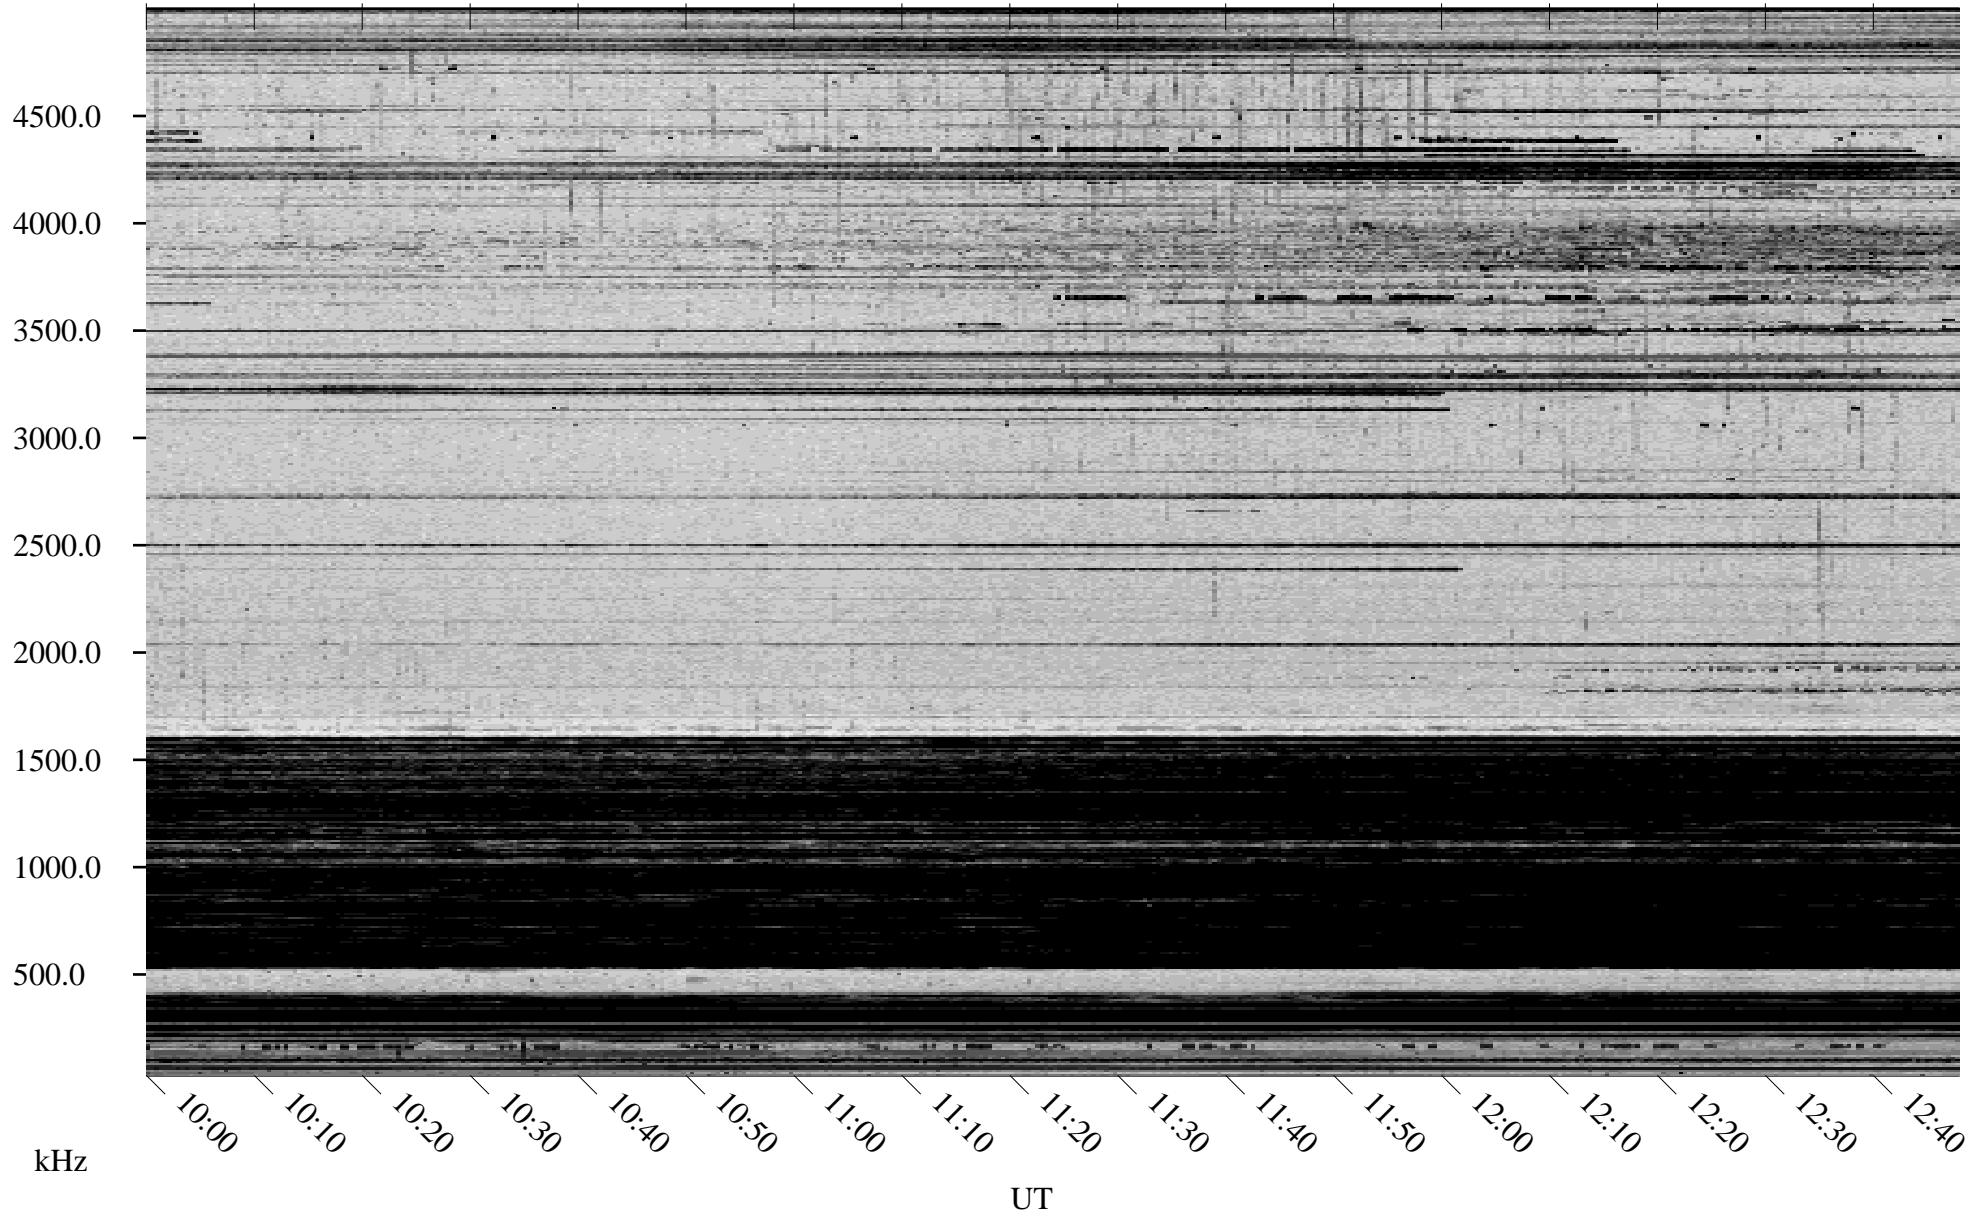

01/19/1998 Churchill, Manitoba

Linear Scale Black = 161 White = 15

ch98019l.r00m max_12

Page 1

01/19/1998 Churchill, Manitoba

Linear Scale Black = 161 White = 15

ch98019l.r00m max_12

Page 2

01/20/1998 Churchill, Manitoba

Linear Scale Black = 161 White = 15

ch98019l.r00m max_12

Page 3

01/20/1998 Churchill, Manitoba

Linear Scale Black = 161 White = 15

ch98019l.r00m max_12

Page 4

01/20/1998 Churchill, Manitoba

Linear Scale Black = 161 White = 15

ch98019l.r00m max_12

Page 5

01/20/1998 Churchill, Manitoba

Linear Scale Black = 161 White = 15

ch98019l.r00m max_12

Page 6

01/20/1998 Churchill, Manitoba

Linear Scale Black = 161 White = 15

ch98019l.r00m max_12

Page 7

01/20/1998 Churchill, Manitoba

Linear Scale Black = 161 White = 15

ch98019l.r00m max_12

Page 8