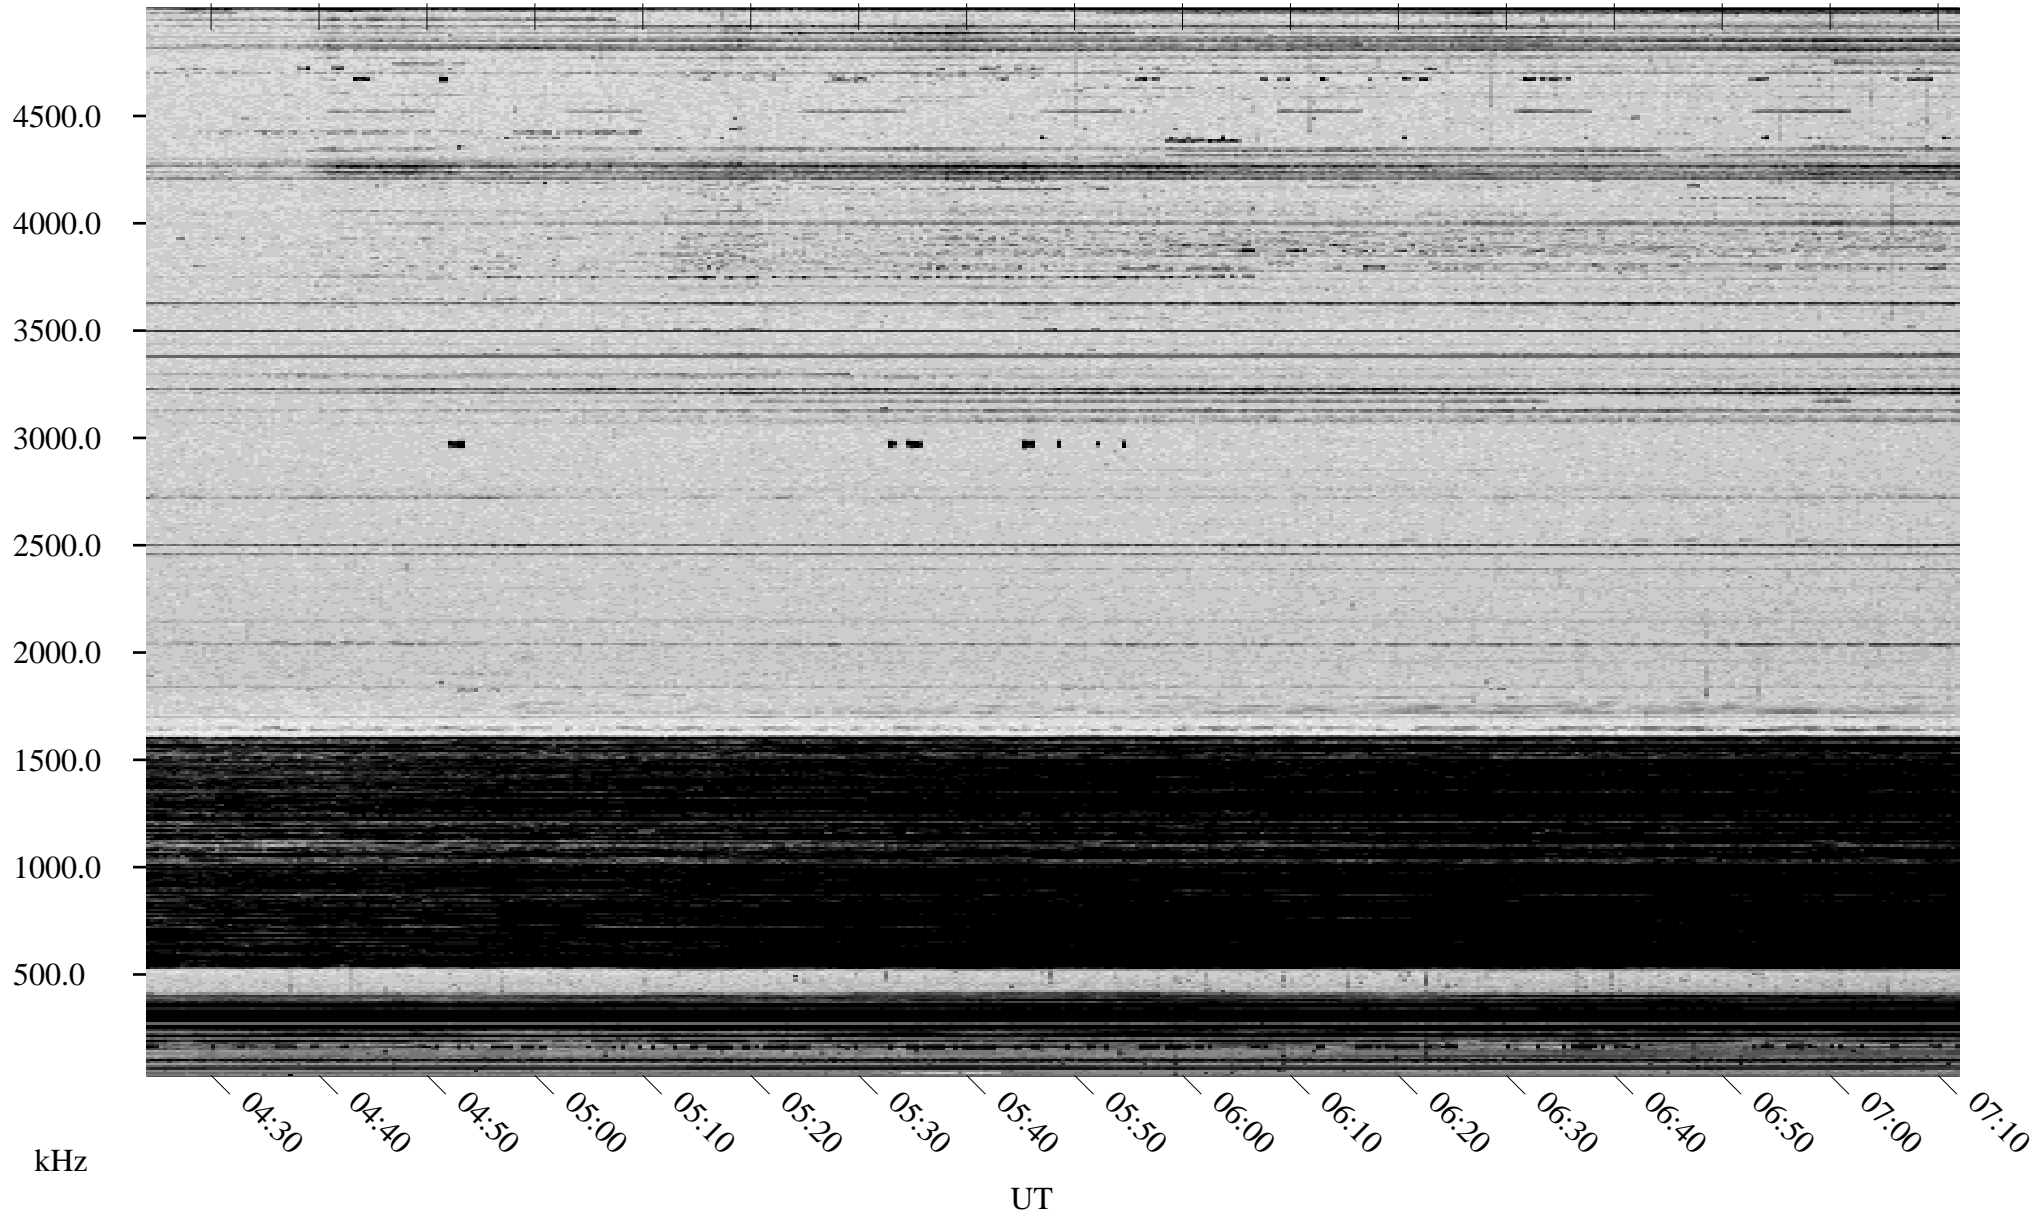

01/19/1998 Churchill, Manitoba

Linear Scale Black = 161 White = 15

ch98019l.r00m max_12

Page 1

01/19/1998 Churchill, Manitoba

Linear Scale Black = 161 White = 15

ch98019l.r00m max_12

Page 2

01/20/1998 Churchill, Manitoba

Linear Scale Black = 161 White = 15

ch98019l.r00m max_12

Page 3

01/20/1998 Churchill, Manitoba

Linear Scale Black = 161 White = 15

ch98019l.r00m max_12

Page 4

01/20/1998 Churchill, Manitoba

Linear Scale Black = 161 White = 15

ch98019l.r00m max_12

Page 5

01/20/1998 Churchill, Manitoba

Linear Scale Black = 161 White = 15

ch98019l.r00m max_12

Page 6

01/20/1998 Churchill, Manitoba

Linear Scale Black = 161 White = 15

ch98019l.r00m max_12

Page 7

01/20/1998 Churchill, Manitoba

Linear Scale Black = 161 White = 15

ch98019l.r00m max_12

Page 8