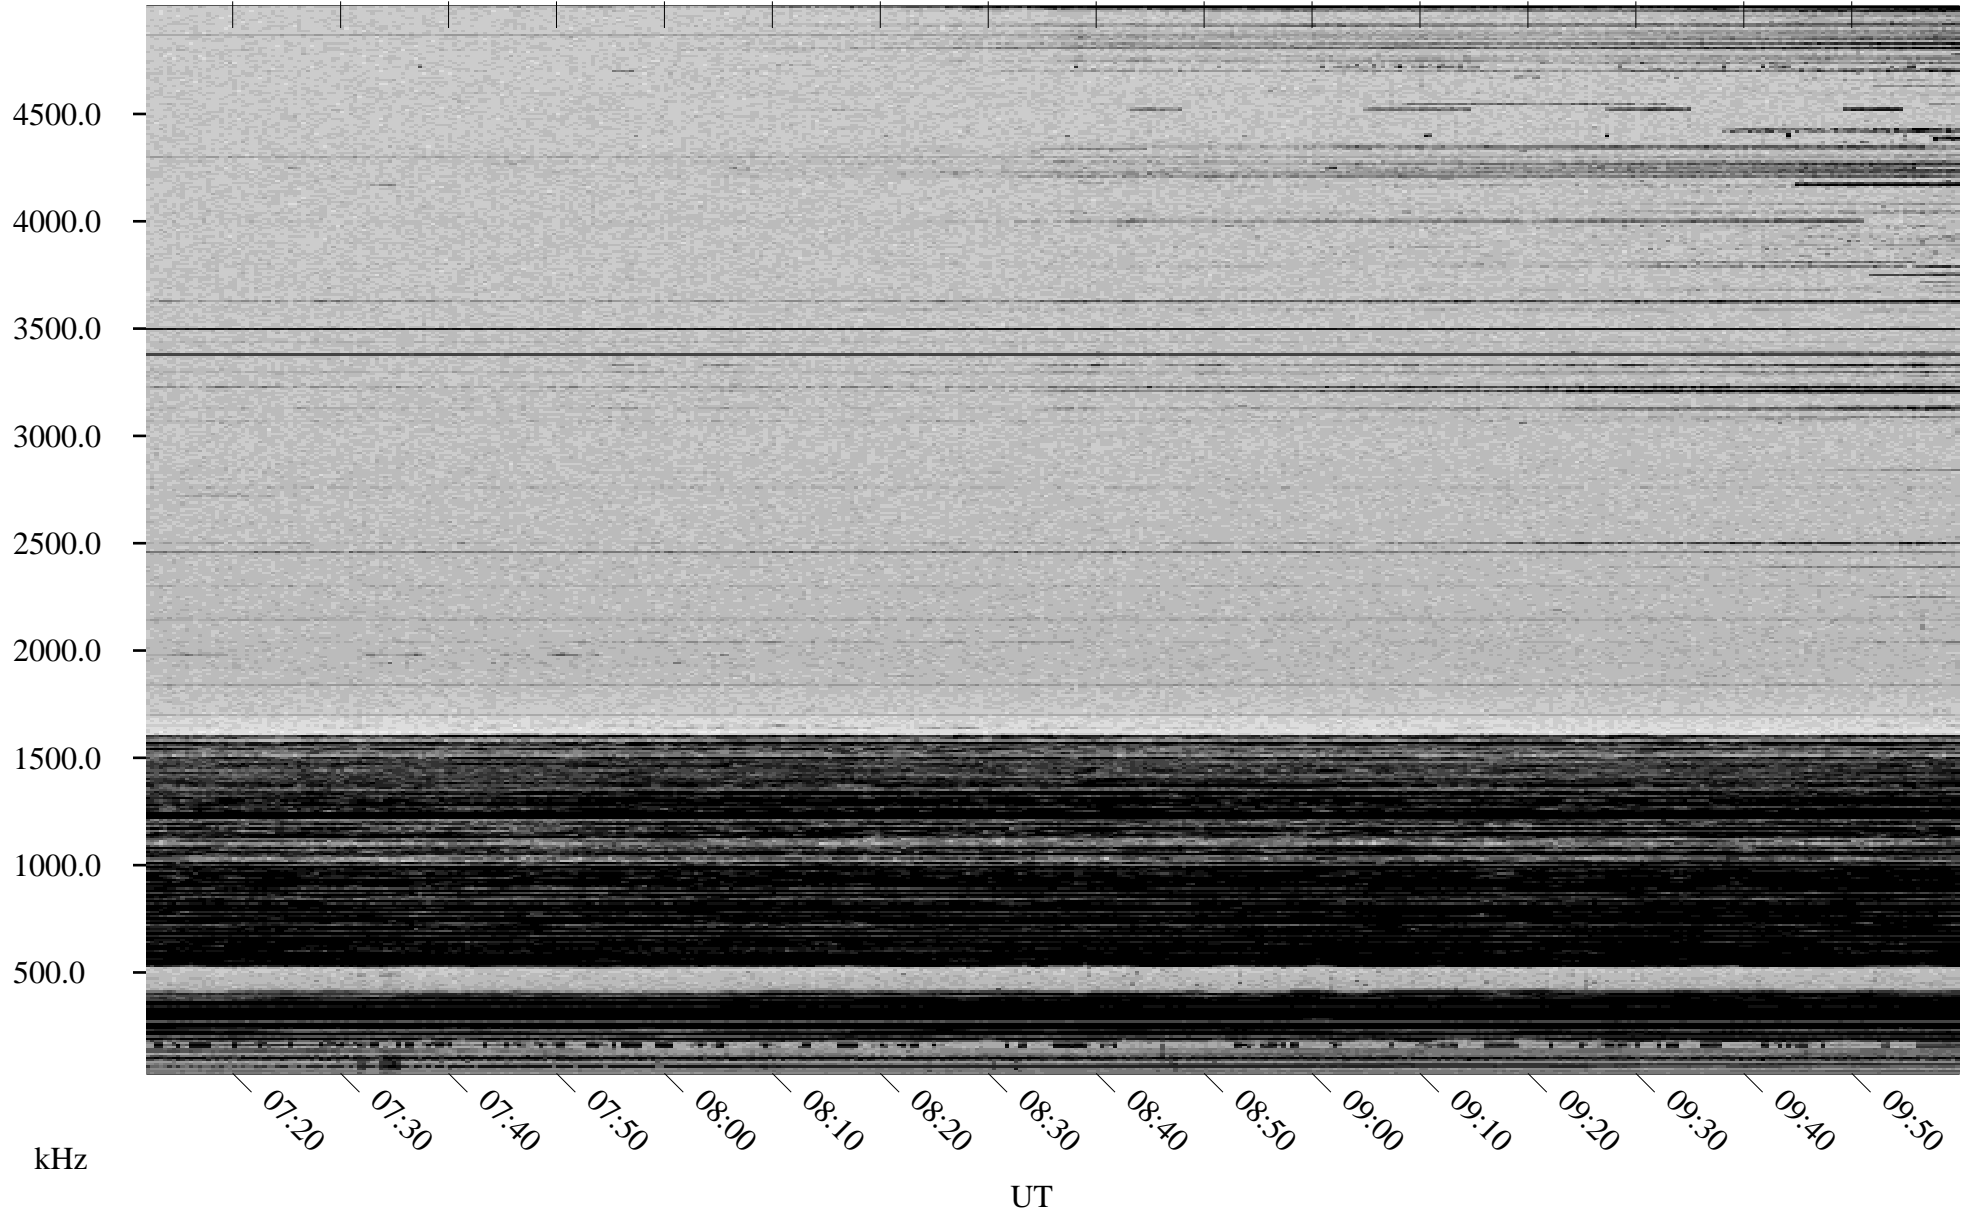

01/20/1998 Churchill, Manitoba

Linear Scale Black = 161 White = 15

ch98020l.r00m max_12

Page 1

01/20/1998 Churchill, Manitoba

Linear Scale Black = 161 White = 15

ch98020l.r00m max_12

Page 2

01/21/1998 Churchill, Manitoba

Linear Scale Black = 161 White = 15

ch980201.r00m max_12

Page 3

01/21/1998 Churchill, Manitoba

Linear Scale Black = 161 White = 15

ch98020l.r00m max_12

Page 4

01/21/1998 Churchill, Manitoba

Linear Scale Black = 161 White = 15

ch980201.r00m max_12

Page 5

01/21/1998 Churchill, Manitoba

Linear Scale Black = 161 White = 15

ch98020l.r00m max_12

Page 6

01/21/1998 Churchill, Manitoba

Linear Scale Black = 161 White = 15

ch98020l.r00m max_12

Page 7

01/21/1998 Churchill, Manitoba

Linear Scale Black = 161 White = 15

ch98020l.r00m max_12

Page 8