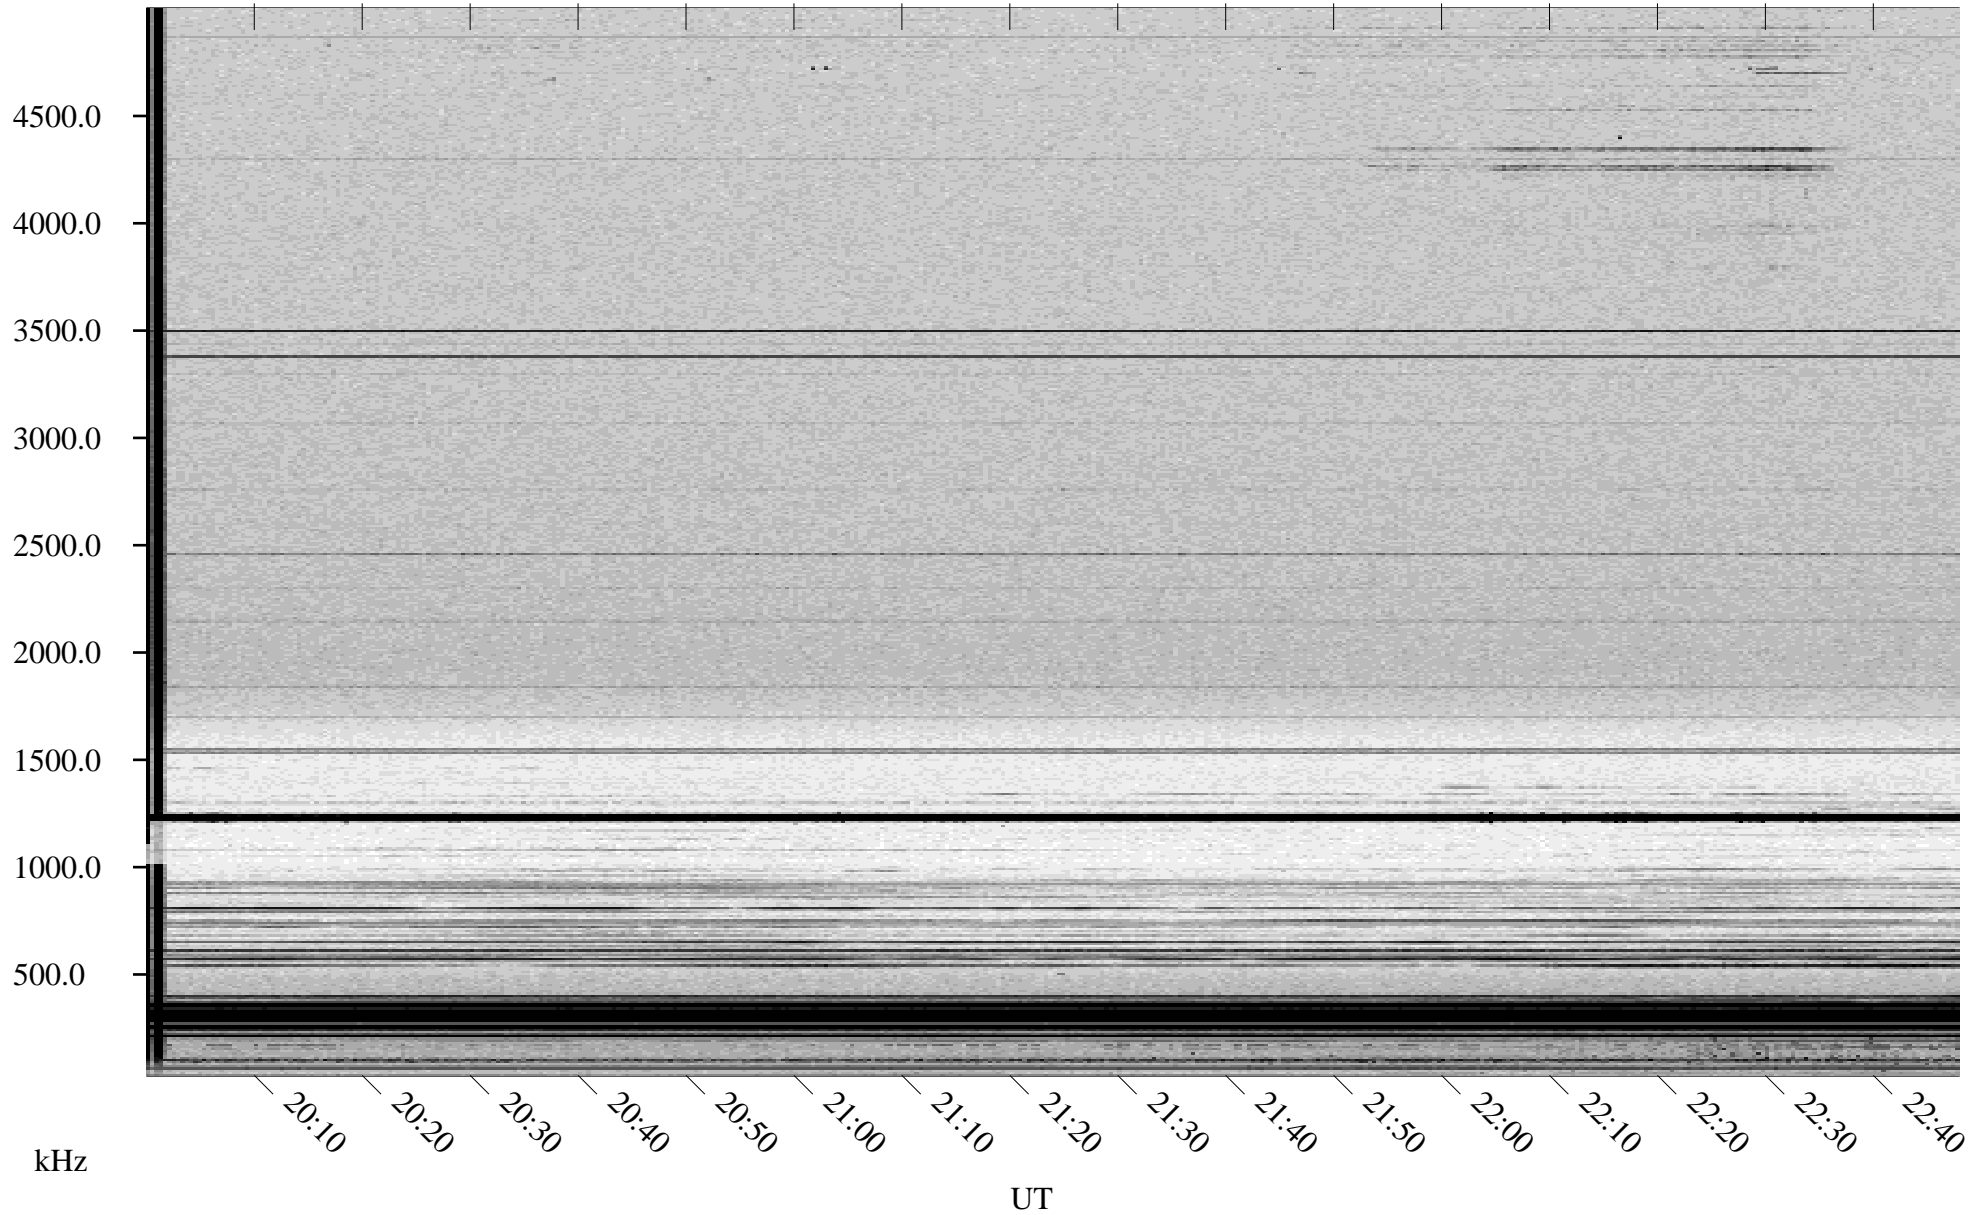

01/20/1998 Churchill, Manitoba

Linear Scale Black = 161 White = 15

ch98020l.r00m max_12

Page 1

01/20/1998 Churchill, Manitoba

Linear Scale Black = 161 White = 15

ch98020l.r00m max_12

Page 2

01/21/1998 Churchill, Manitoba

Linear Scale Black = 161 White = 15

ch980201.r00m max_12

Page 3

01/21/1998 Churchill, Manitoba

Linear Scale Black = 161 White = 15

ch98020l.r00m max_12

Page 4

01/21/1998 Churchill, Manitoba

Linear Scale Black = 161 White = 15

ch980201.r00m max_12

Page 5

01/21/1998 Churchill, Manitoba

Linear Scale Black = 161 White = 15

ch98020l.r00m max_12

Page 6

01/21/1998 Churchill, Manitoba

Linear Scale Black = 161 White = 15

ch98020l.r00m max_12

Page 7

01/21/1998 Churchill, Manitoba

Linear Scale Black = 161 White = 15

ch98020l.r00m max_12

Page 8