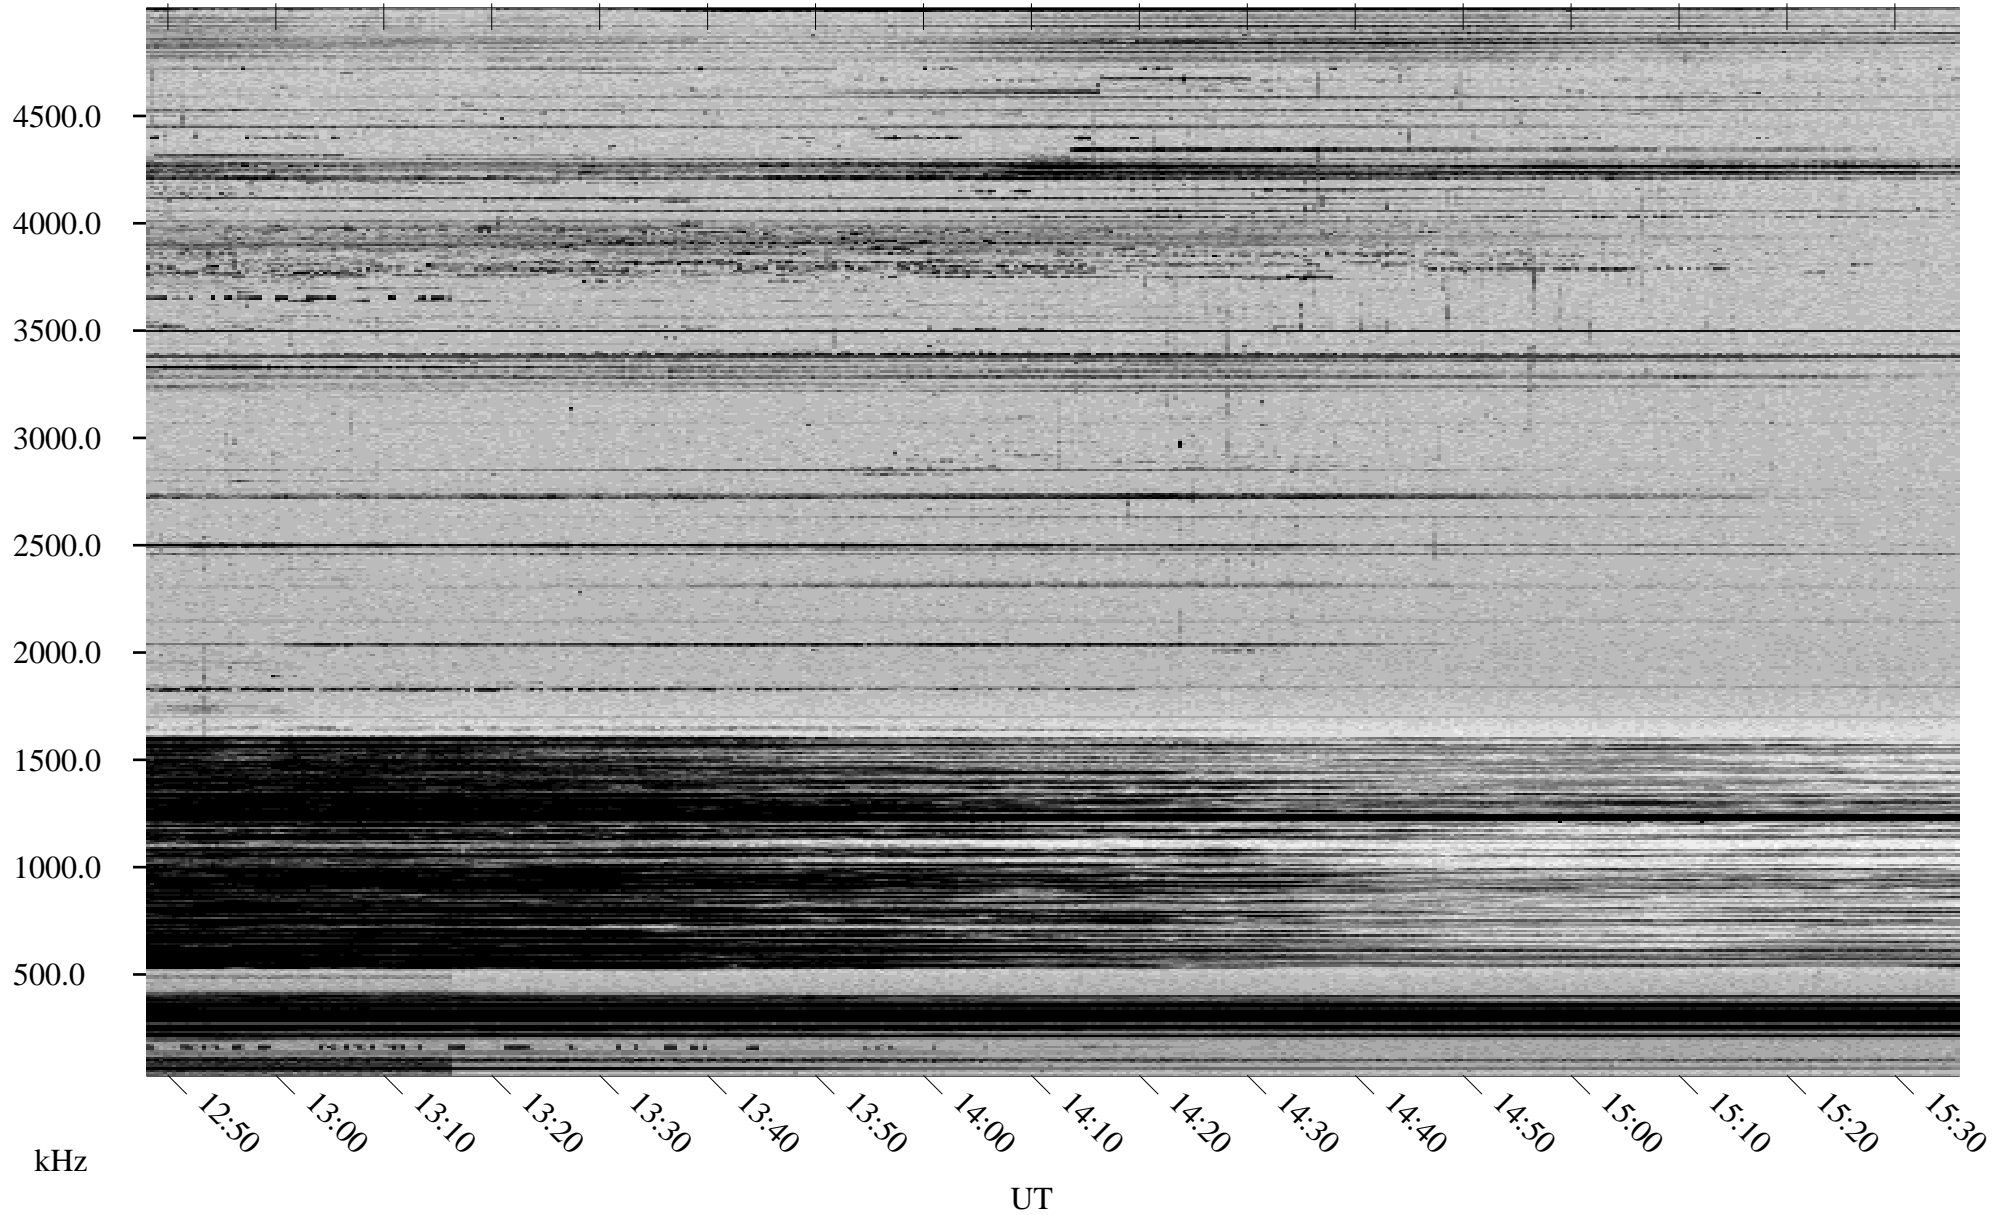

01/20/1998 Churchill, Manitoba

Linear Scale Black = 161 White = 15

ch98020l.r00m max_12

Page 1

01/20/1998 Churchill, Manitoba

Linear Scale Black = 161 White = 15

ch98020l.r00m max_12

Page 2

01/21/1998 Churchill, Manitoba

Linear Scale Black = 161 White = 15

ch980201.r00m max_12

Page 3

01/21/1998 Churchill, Manitoba

Linear Scale Black = 161 White = 15

ch98020l.r00m max_12

Page 4

01/21/1998 Churchill, Manitoba

Linear Scale Black = 161 White = 15

ch980201.r00m max_12

Page 5

01/21/1998 Churchill, Manitoba

Linear Scale Black = 161 White = 15

ch98020l.r00m max_12

Page 6

01/21/1998 Churchill, Manitoba

Linear Scale Black = 161 White = 15

ch98020l.r00m max_12

Page 7

01/21/1998 Churchill, Manitoba

Linear Scale Black = 161 White = 15

ch98020l.r00m max_12

Page 8