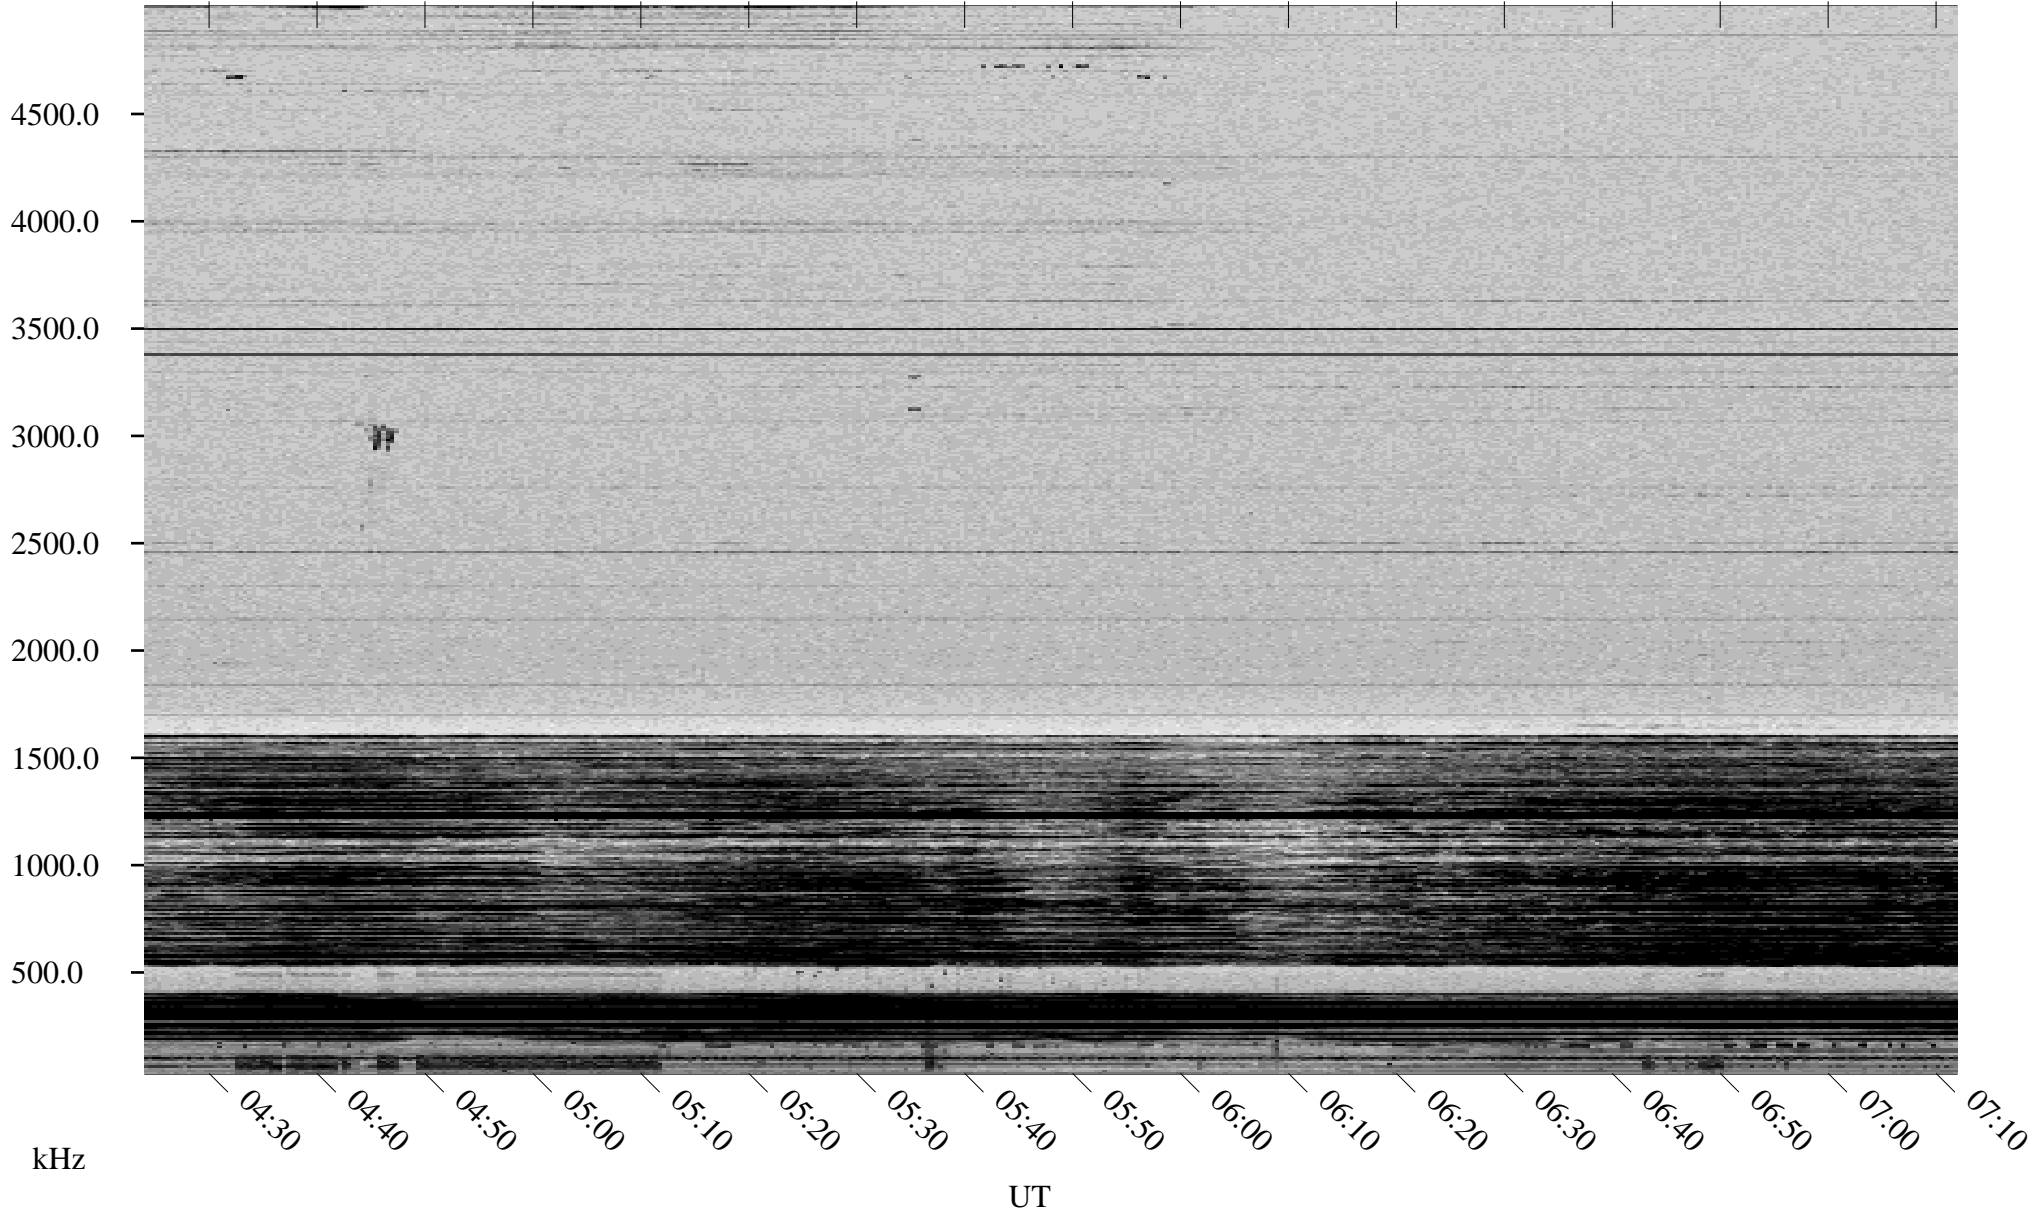

01/20/1998 Churchill, Manitoba

Linear Scale Black = 161 White = 15

ch98020l.r00m max_12

Page 1

01/20/1998 Churchill, Manitoba

Linear Scale Black = 161 White = 15

ch98020l.r00m max_12

Page 2

01/21/1998 Churchill, Manitoba

Linear Scale Black = 161 White = 15

ch980201.r00m max_12

Page 3

01/21/1998 Churchill, Manitoba

Linear Scale Black = 161 White = 15

ch98020l.r00m max_12

Page 4

01/21/1998 Churchill, Manitoba

Linear Scale Black = 161 White = 15

ch980201.r00m max_12

Page 5

01/21/1998 Churchill, Manitoba

Linear Scale Black = 161 White = 15

ch98020l.r00m max_12

Page 6

01/21/1998 Churchill, Manitoba

Linear Scale Black = 161 White = 15

ch98020l.r00m max_12

Page 7

01/21/1998 Churchill, Manitoba

Linear Scale Black = 161 White = 15

ch98020l.r00m max_12

Page 8