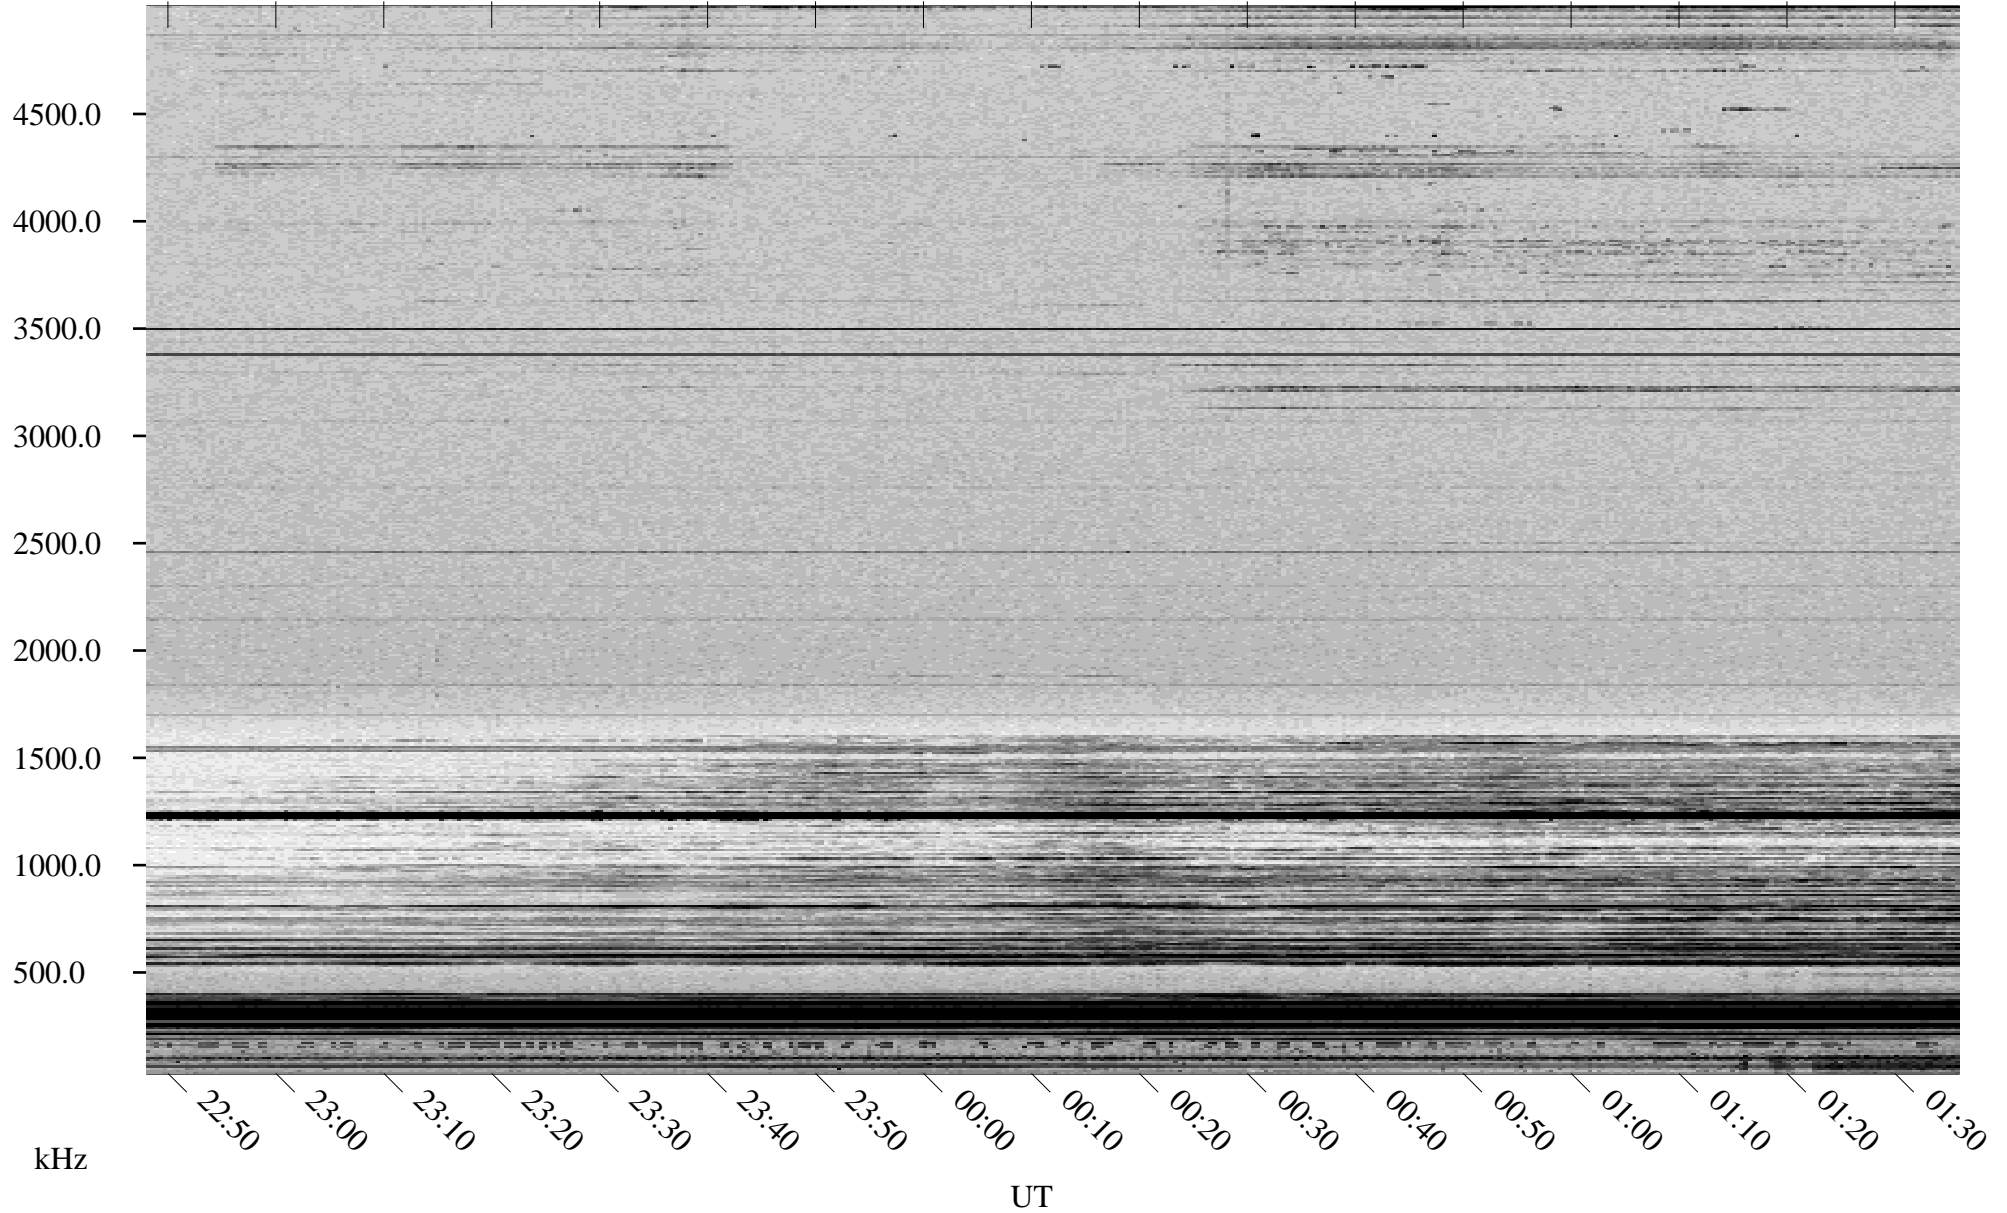

01/20/1998 Churchill, Manitoba

Linear Scale Black = 161 White = 15

ch98020l.r00m max_12

Page 1

01/20/1998 Churchill, Manitoba

Linear Scale Black = 161 White = 15

ch98020l.r00m max_12

Page 2

01/21/1998 Churchill, Manitoba

Linear Scale Black = 161 White = 15

ch980201.r00m max_12

Page 3

01/21/1998 Churchill, Manitoba

Linear Scale Black = 161 White = 15

ch98020l.r00m max_12

Page 4

01/21/1998 Churchill, Manitoba

Linear Scale Black = 161 White = 15

ch980201.r00m max_12

Page 5

01/21/1998 Churchill, Manitoba

Linear Scale Black = 161 White = 15

ch98020l.r00m max_12

Page 6

01/21/1998 Churchill, Manitoba

Linear Scale Black = 161 White = 15

ch98020l.r00m max_12

Page 7

01/21/1998 Churchill, Manitoba

Linear Scale Black = 161 White = 15

ch98020l.r00m max_12

Page 8