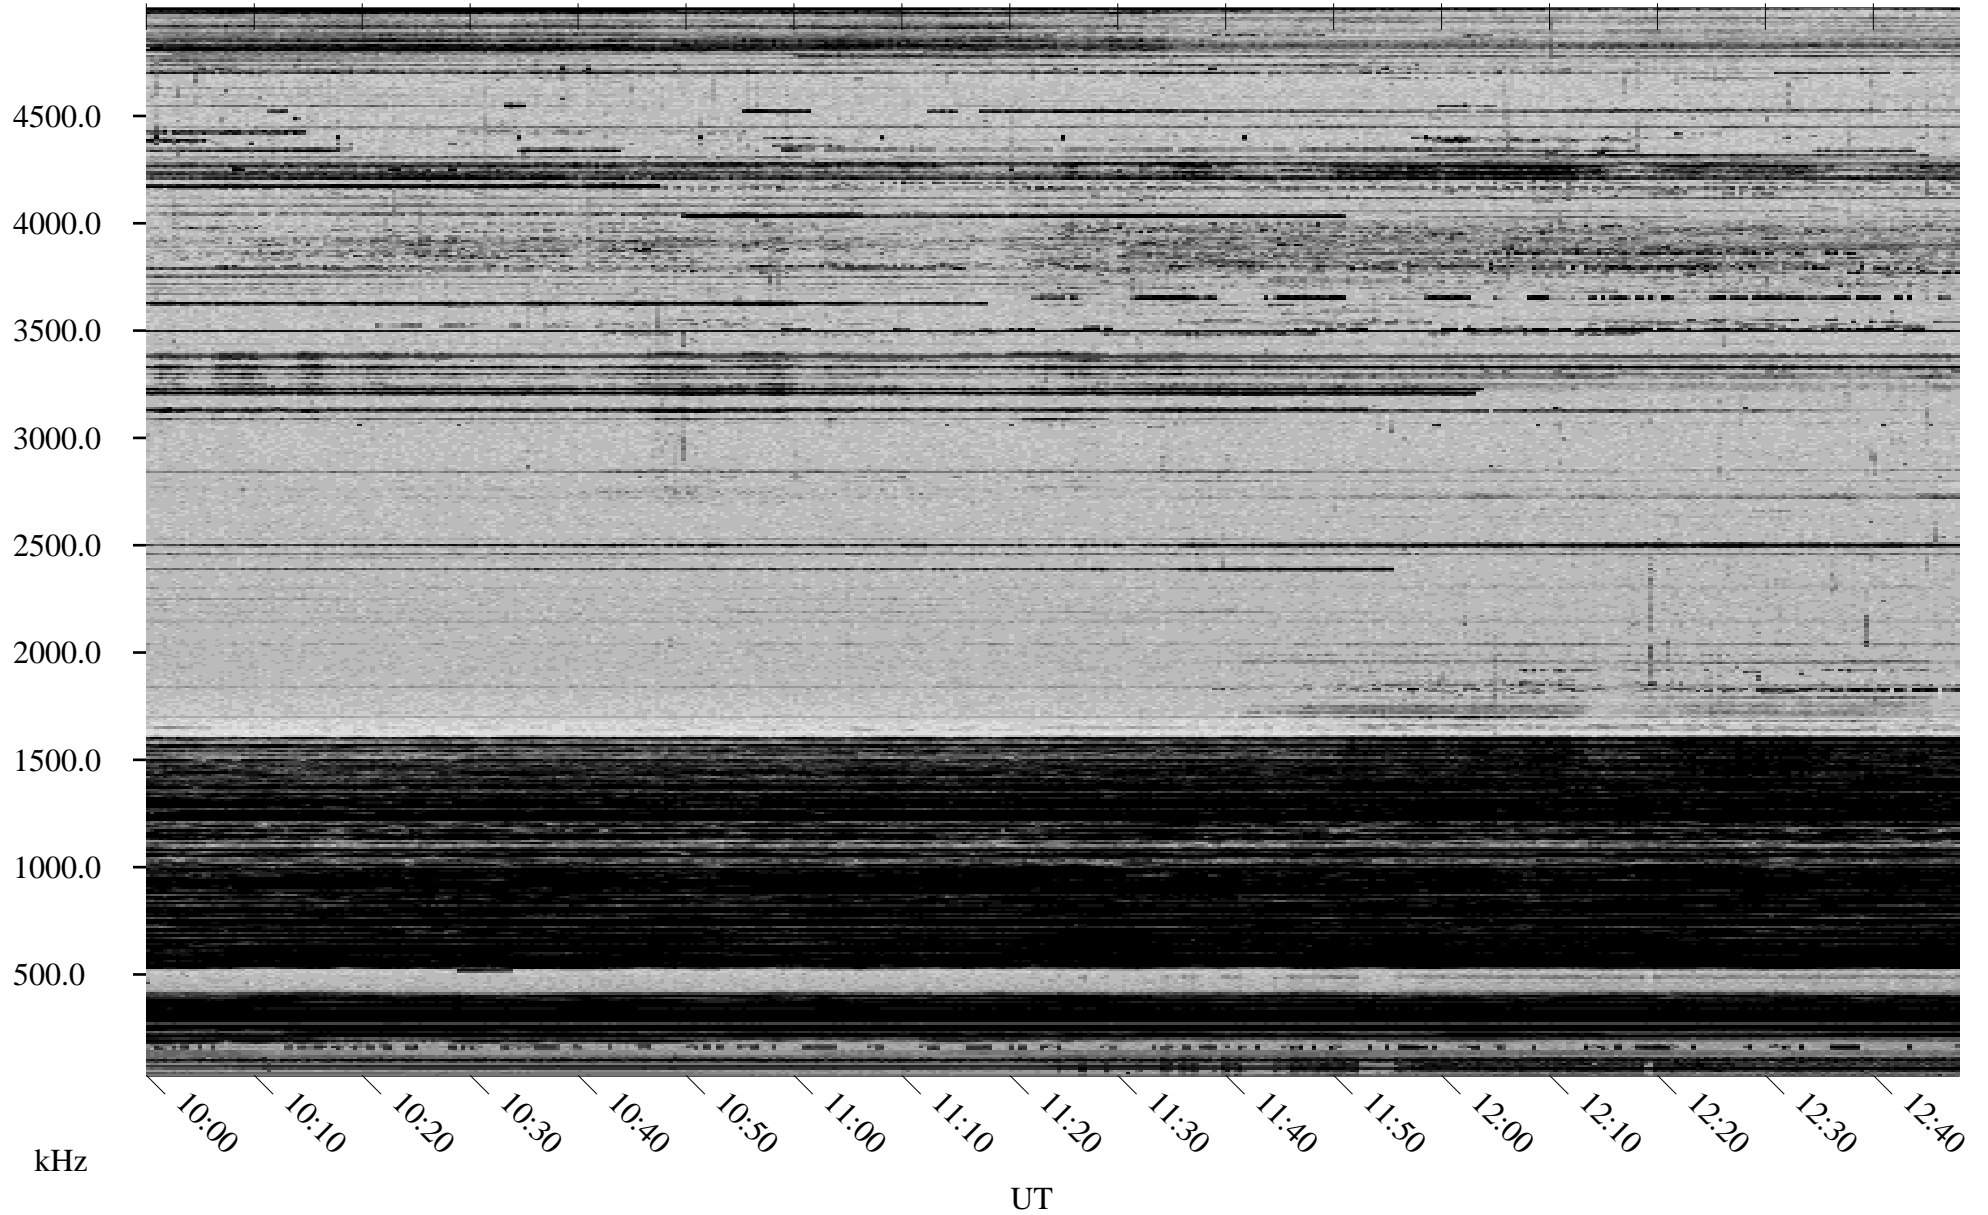

01/20/1998 Churchill, Manitoba

Linear Scale Black = 161 White = 15

ch98020l.r00m max_12

Page 1

01/20/1998 Churchill, Manitoba

Linear Scale Black = 161 White = 15

ch98020l.r00m max_12

Page 2

01/21/1998 Churchill, Manitoba

Linear Scale Black = 161 White = 15

ch980201.r00m max_12

Page 3

01/21/1998 Churchill, Manitoba

Linear Scale Black = 161 White = 15

ch98020l.r00m max_12

Page 4

01/21/1998 Churchill, Manitoba

Linear Scale Black = 161 White = 15

ch980201.r00m max_12

Page 5

01/21/1998 Churchill, Manitoba

Linear Scale Black = 161 White = 15

ch98020l.r00m max_12

Page 6

01/21/1998 Churchill, Manitoba

Linear Scale Black = 161 White = 15

ch98020l.r00m max_12

Page 7

01/21/1998 Churchill, Manitoba

Linear Scale Black = 161 White = 15

ch98020l.r00m max_12

Page 8