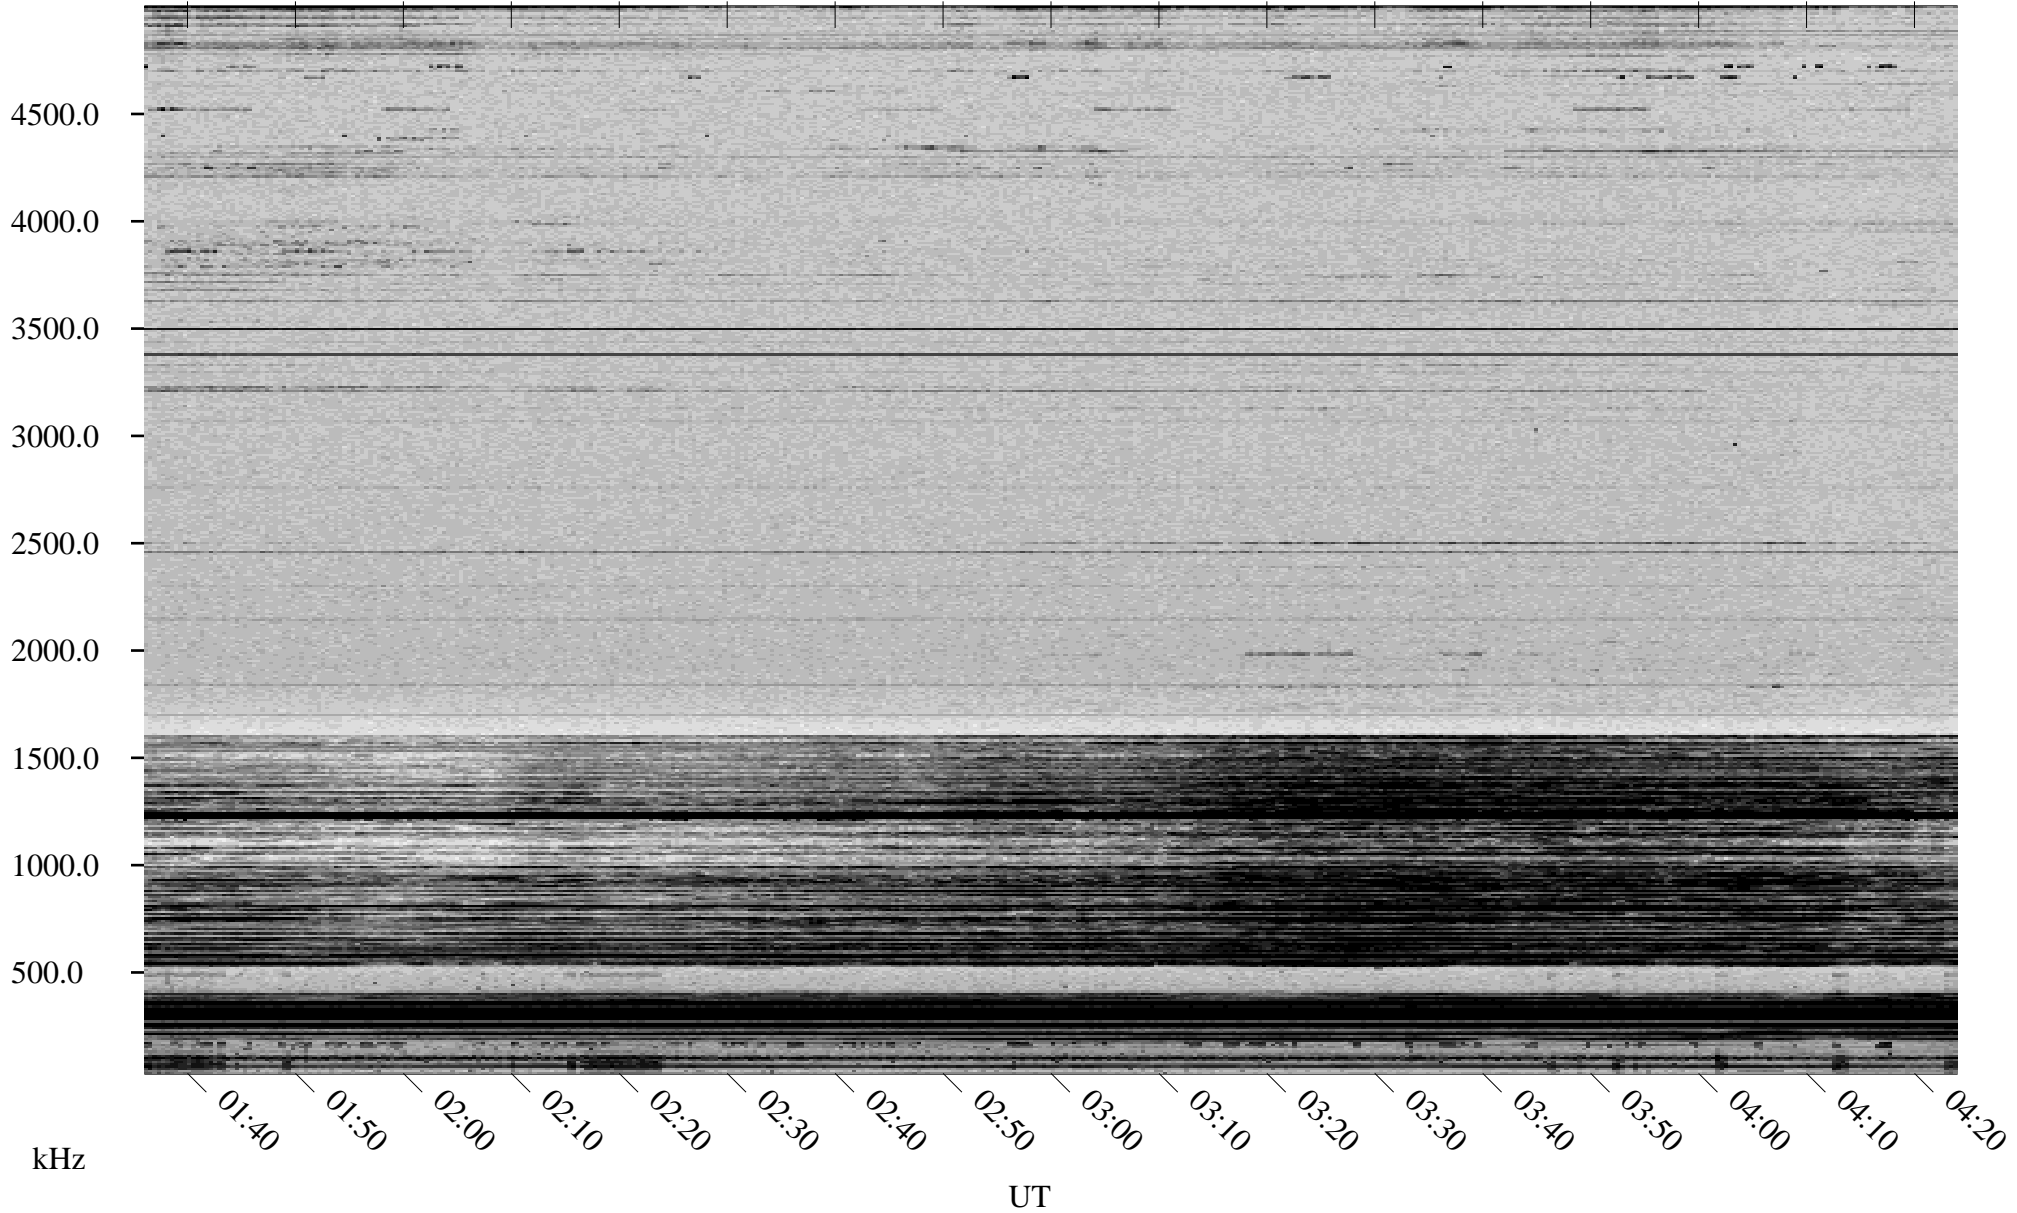

01/20/1998 Churchill, Manitoba

Linear Scale Black = 161 White = 15

ch98020l.r00m max_12

Page 1

01/20/1998 Churchill, Manitoba

Linear Scale Black = 161 White = 15

ch98020l.r00m max_12

Page 2

01/21/1998 Churchill, Manitoba

Linear Scale Black = 161 White = 15

ch980201.r00m max_12

Page 3

01/21/1998 Churchill, Manitoba

Linear Scale Black = 161 White = 15

ch98020l.r00m max_12

Page 4

01/21/1998 Churchill, Manitoba

Linear Scale Black = 161 White = 15

ch980201.r00m max_12

Page 5

01/21/1998 Churchill, Manitoba

Linear Scale Black = 161 White = 15

ch98020l.r00m max_12

Page 6

01/21/1998 Churchill, Manitoba

Linear Scale Black = 161 White = 15

ch98020l.r00m max_12

Page 7

01/21/1998 Churchill, Manitoba

Linear Scale Black = 161 White = 15

ch98020l.r00m max_12

Page 8