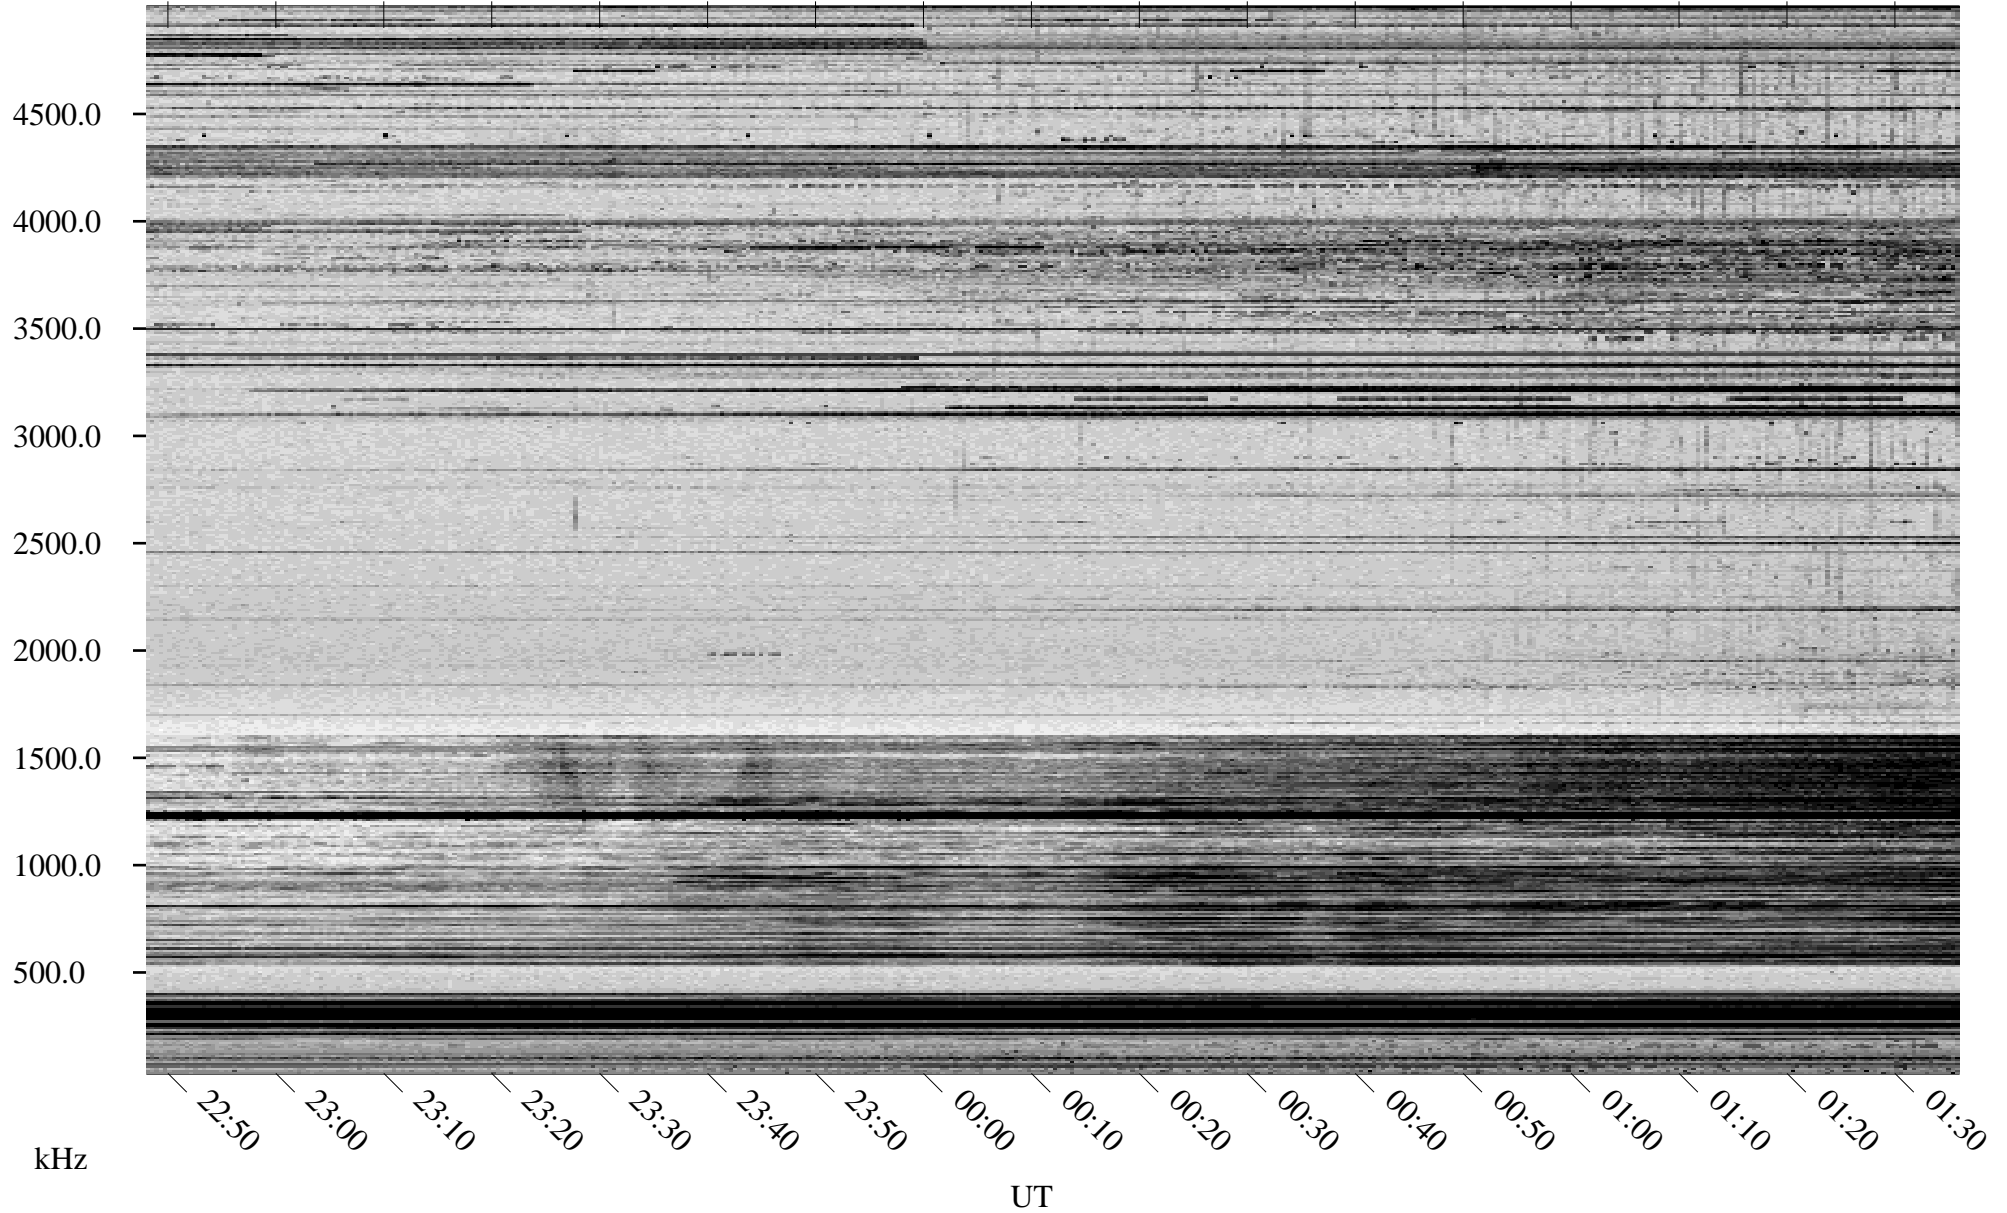

01/21/1998 Churchill, Manitoba

Linear Scale Black = 161 White = 15

ch980211.r00m max_12

Page 1

01/21/1998 Churchill, Manitoba

Linear Scale Black = 161 White = 15

ch980211.r00m max_12

Page 2

01/22/1998 Churchill, Manitoba

Linear Scale Black = 161 White = 15

ch980211.r00m max_12

Page 3

01/22/1998 Churchill, Manitoba

Linear Scale Black = 161 White = 15

ch980211.r00m max_12

Page 4

01/22/1998 Churchill, Manitoba

Linear Scale Black = 161 White = 15

ch980211.r00m max_12

Page 5

01/22/1998 Churchill, Manitoba

Linear Scale Black = 161 White = 15

ch980211.r00m max_12

Page 6

01/22/1998 Churchill, Manitoba

Linear Scale Black = 161 White = 15

ch980211.r00m max_12

Page 7

01/22/1998 Churchill, Manitoba

Linear Scale Black = 161 White = 15

ch980211.r00m max_12

Page 8