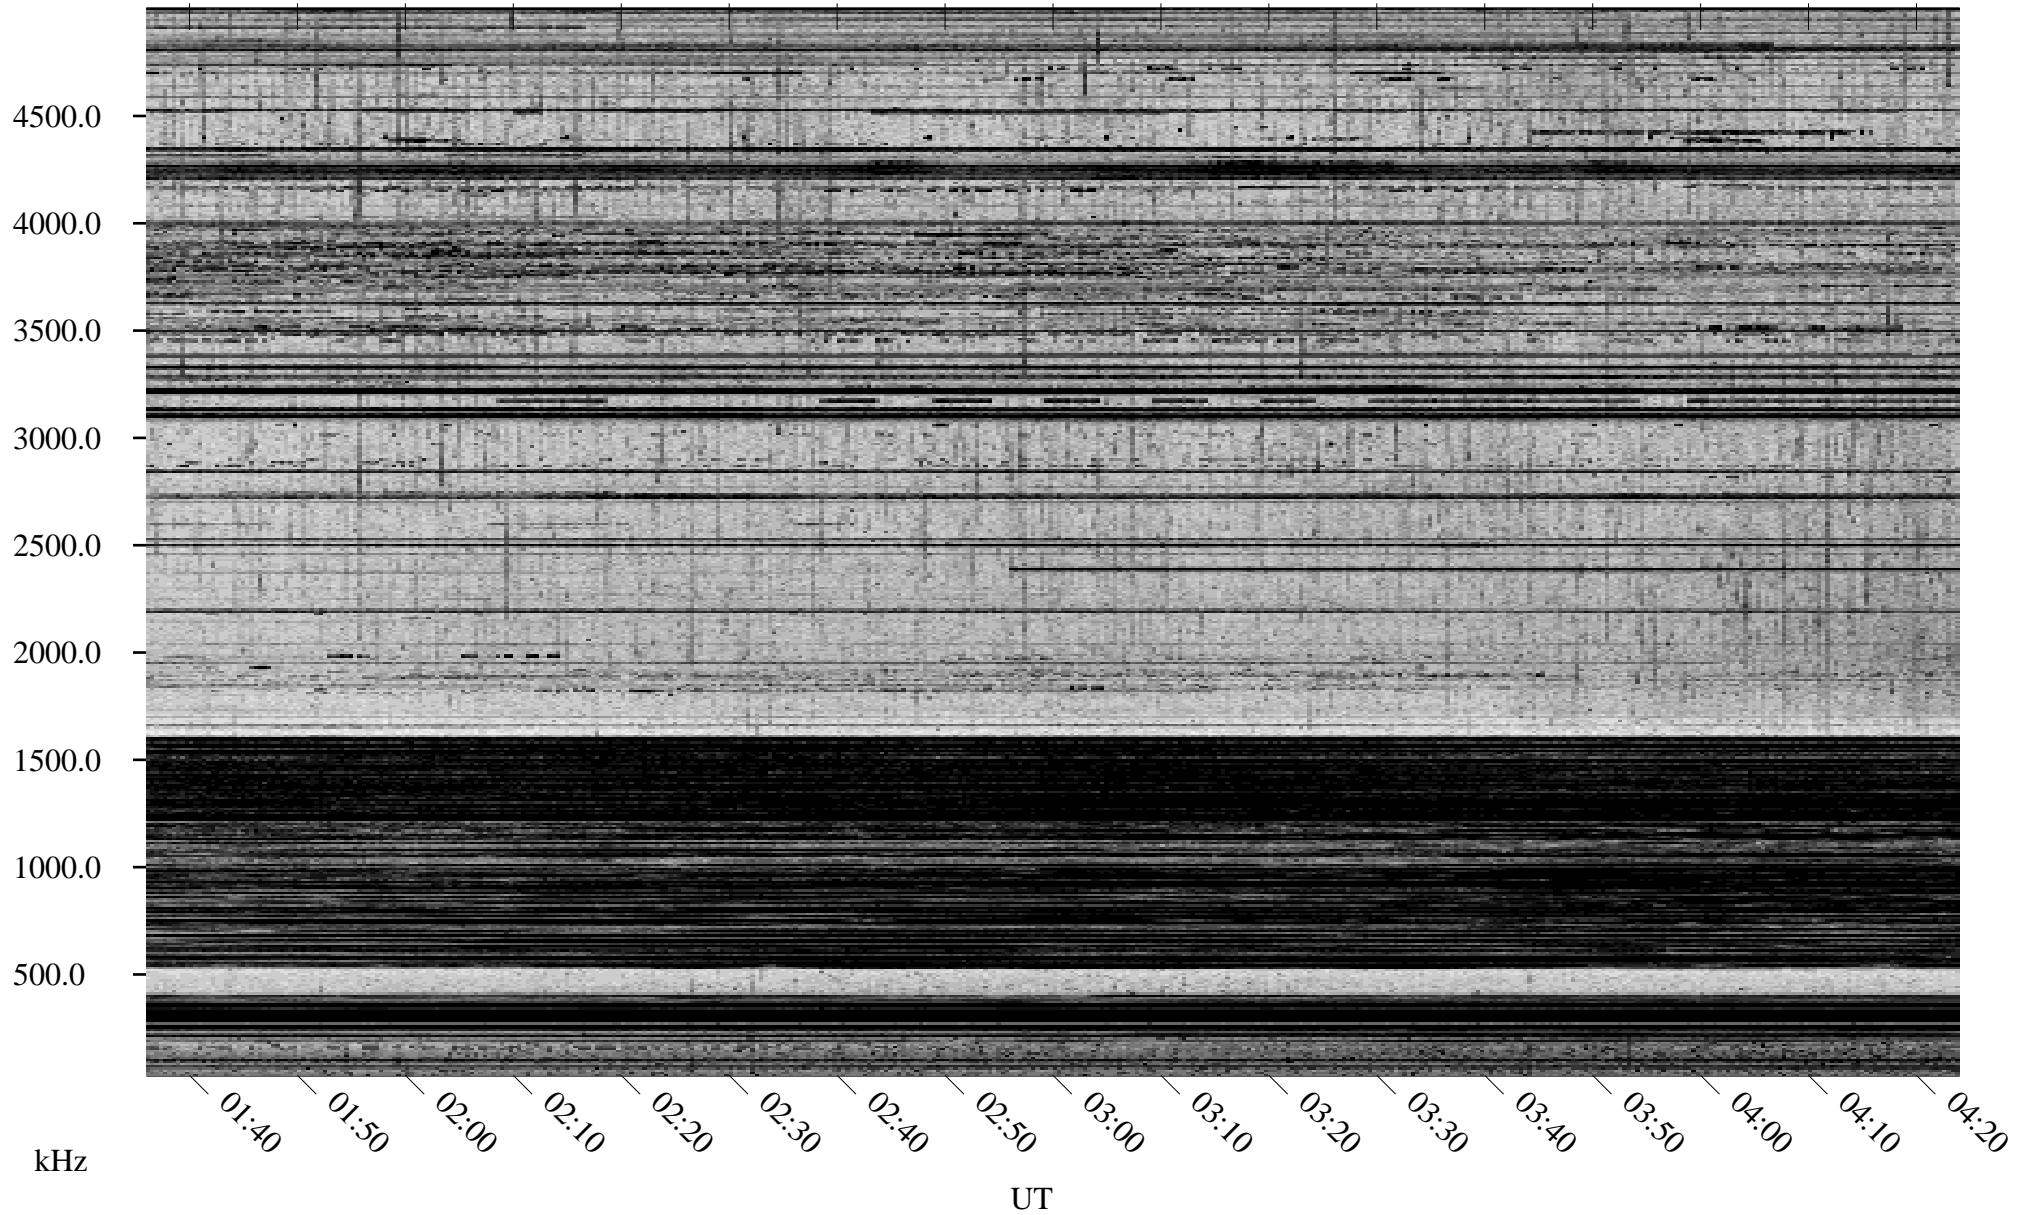

01/21/1998 Churchill, Manitoba

Linear Scale Black = 161 White = 15

ch980211.r00m max_12

Page 1

01/21/1998 Churchill, Manitoba

Linear Scale Black = 161 White = 15

ch980211.r00m max_12

Page 2

01/22/1998 Churchill, Manitoba

Linear Scale Black = 161 White = 15

ch980211.r00m max_12

Page 3

01/22/1998 Churchill, Manitoba

Linear Scale Black = 161 White = 15

ch980211.r00m max_12

Page 4

01/22/1998 Churchill, Manitoba

Linear Scale Black = 161 White = 15

ch980211.r00m max_12

Page 5

01/22/1998 Churchill, Manitoba

Linear Scale Black = 161 White = 15

ch980211.r00m max_12

Page 6

01/22/1998 Churchill, Manitoba

Linear Scale Black = 161 White = 15

ch980211.r00m max_12

Page 7

01/22/1998 Churchill, Manitoba

Linear Scale Black = 161 White = 15

ch980211.r00m max_12

Page 8