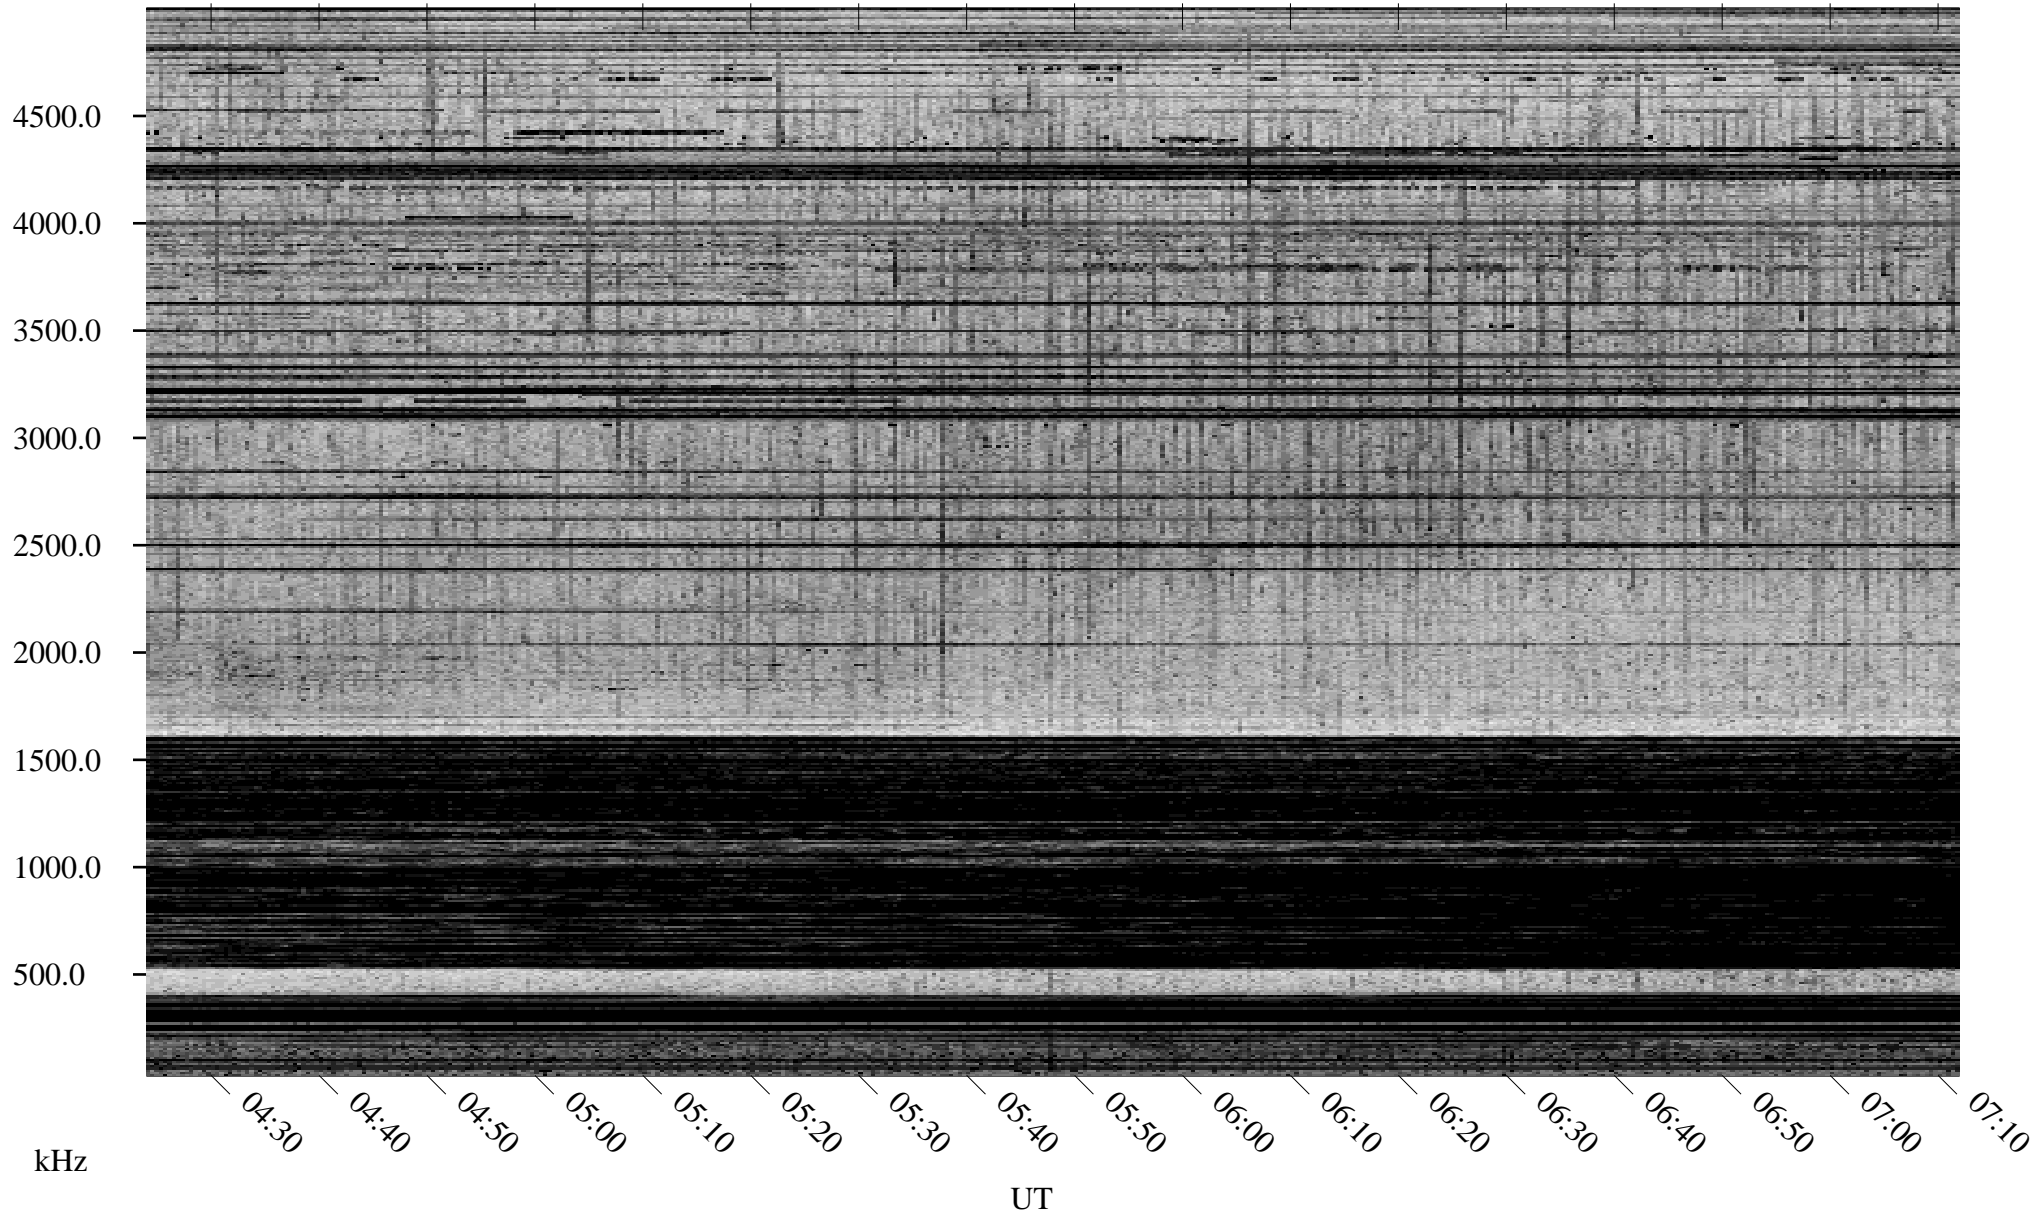

01/21/1998 Churchill, Manitoba

Linear Scale Black = 161 White = 15

ch980211.r00m max_12

Page 1

01/21/1998 Churchill, Manitoba

Linear Scale Black = 161 White = 15

ch980211.r00m max_12

Page 2

01/22/1998 Churchill, Manitoba

Linear Scale Black = 161 White = 15

ch980211.r00m max_12

Page 3

01/22/1998 Churchill, Manitoba

Linear Scale Black = 161 White = 15

ch980211.r00m max_12

Page 4

01/22/1998 Churchill, Manitoba

Linear Scale Black = 161 White = 15

ch980211.r00m max_12

Page 5

01/22/1998 Churchill, Manitoba

Linear Scale Black = 161 White = 15

ch980211.r00m max_12

Page 6

01/22/1998 Churchill, Manitoba

Linear Scale Black = 161 White = 15

ch980211.r00m max_12

Page 7

01/22/1998 Churchill, Manitoba

Linear Scale Black = 161 White = 15

ch980211.r00m max_12

Page 8