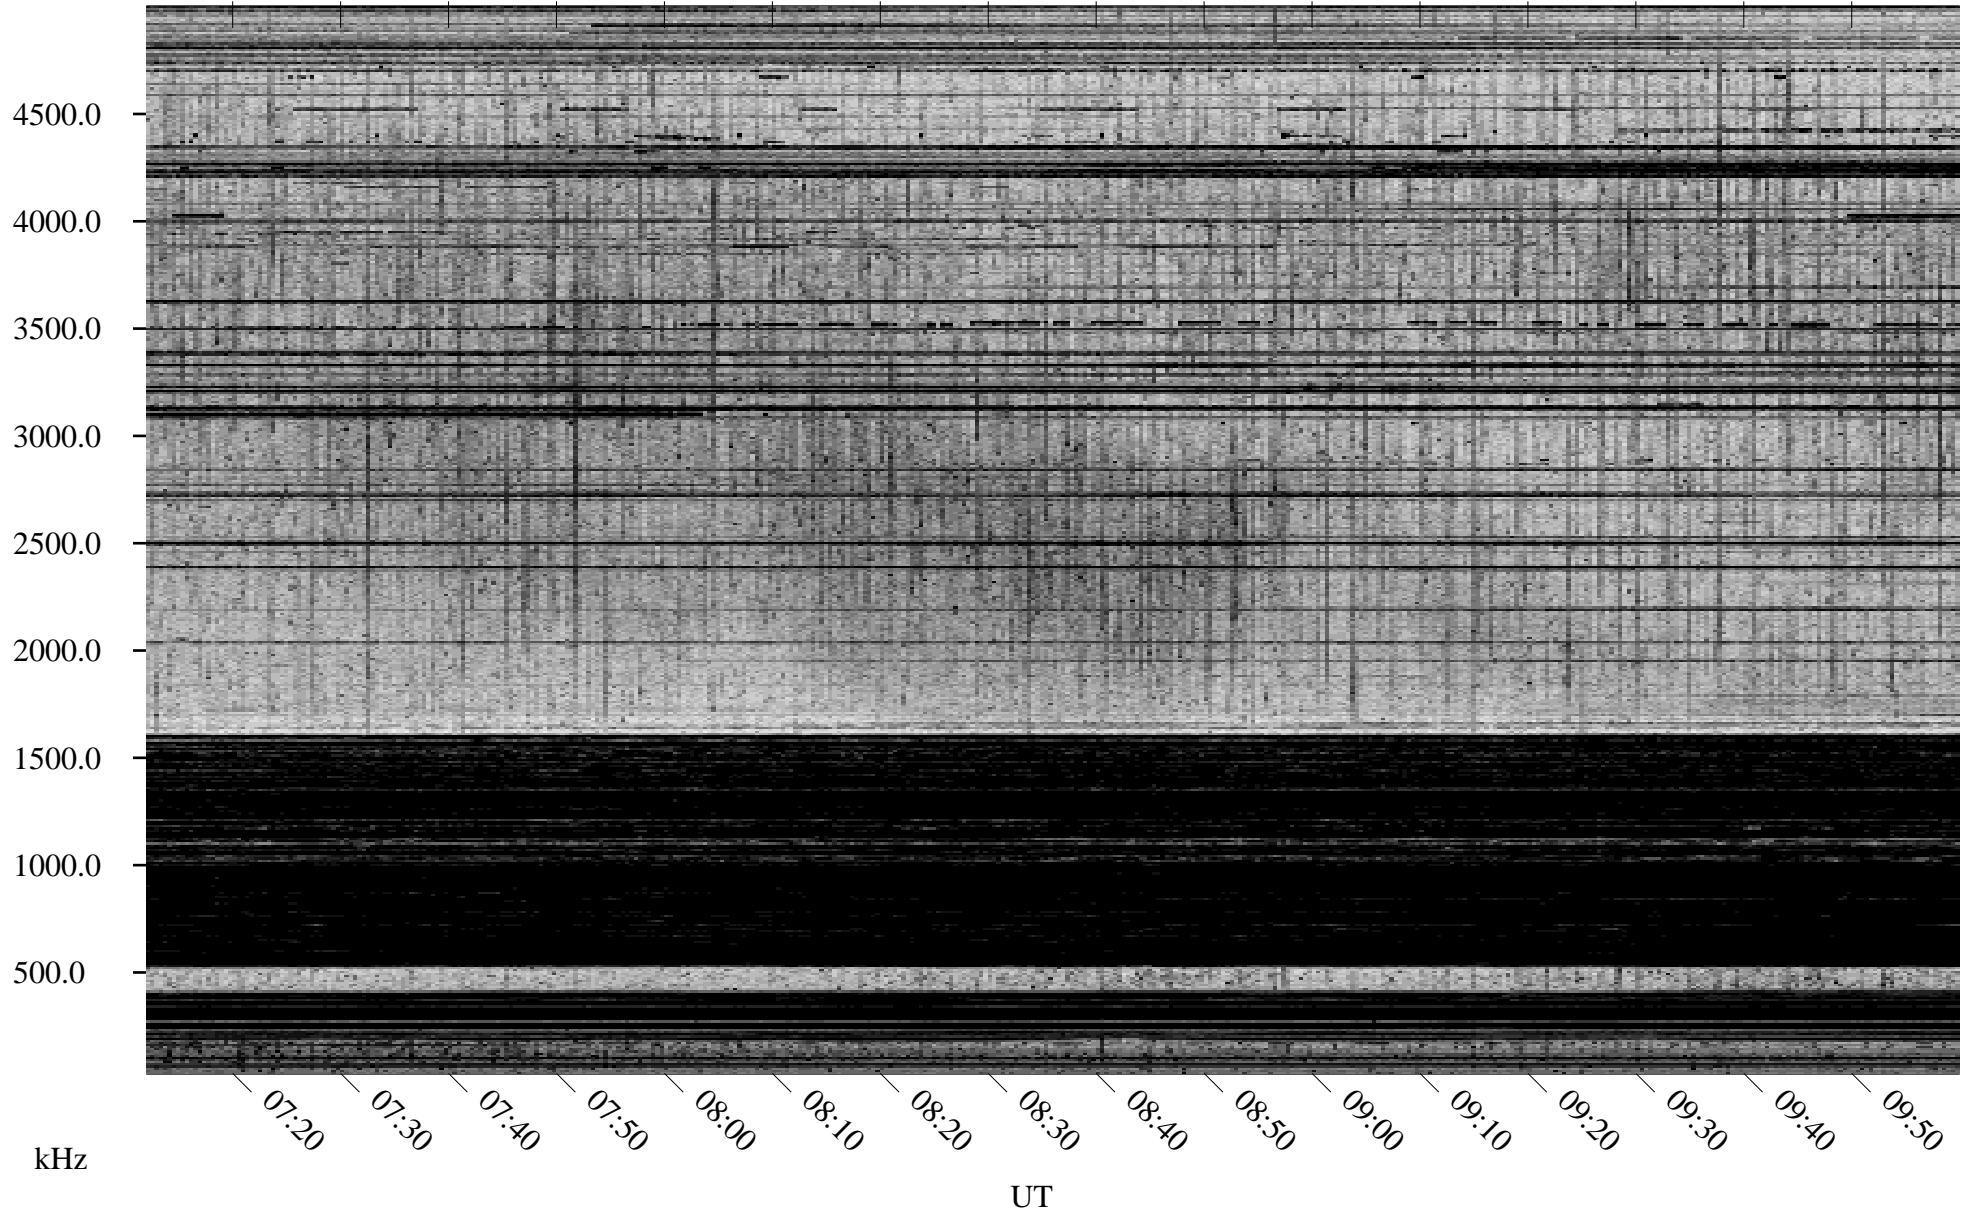

01/21/1998 Churchill, Manitoba

Linear Scale Black = 161 White = 15

ch980211.r00m max_12

Page 1

01/21/1998 Churchill, Manitoba

Linear Scale Black = 161 White = 15

ch980211.r00m max_12

Page 2

01/22/1998 Churchill, Manitoba

Linear Scale Black = 161 White = 15

ch980211.r00m max_12

Page 3

01/22/1998 Churchill, Manitoba

Linear Scale Black = 161 White = 15

ch980211.r00m max_12

Page 4

01/22/1998 Churchill, Manitoba

Linear Scale Black = 161 White = 15

ch980211.r00m max_12

Page 5

01/22/1998 Churchill, Manitoba

Linear Scale Black = 161 White = 15

ch980211.r00m max_12

Page 6

01/22/1998 Churchill, Manitoba

Linear Scale Black = 161 White = 15

ch980211.r00m max_12

Page 7

01/22/1998 Churchill, Manitoba

Linear Scale Black = 161 White = 15

ch980211.r00m max_12

Page 8