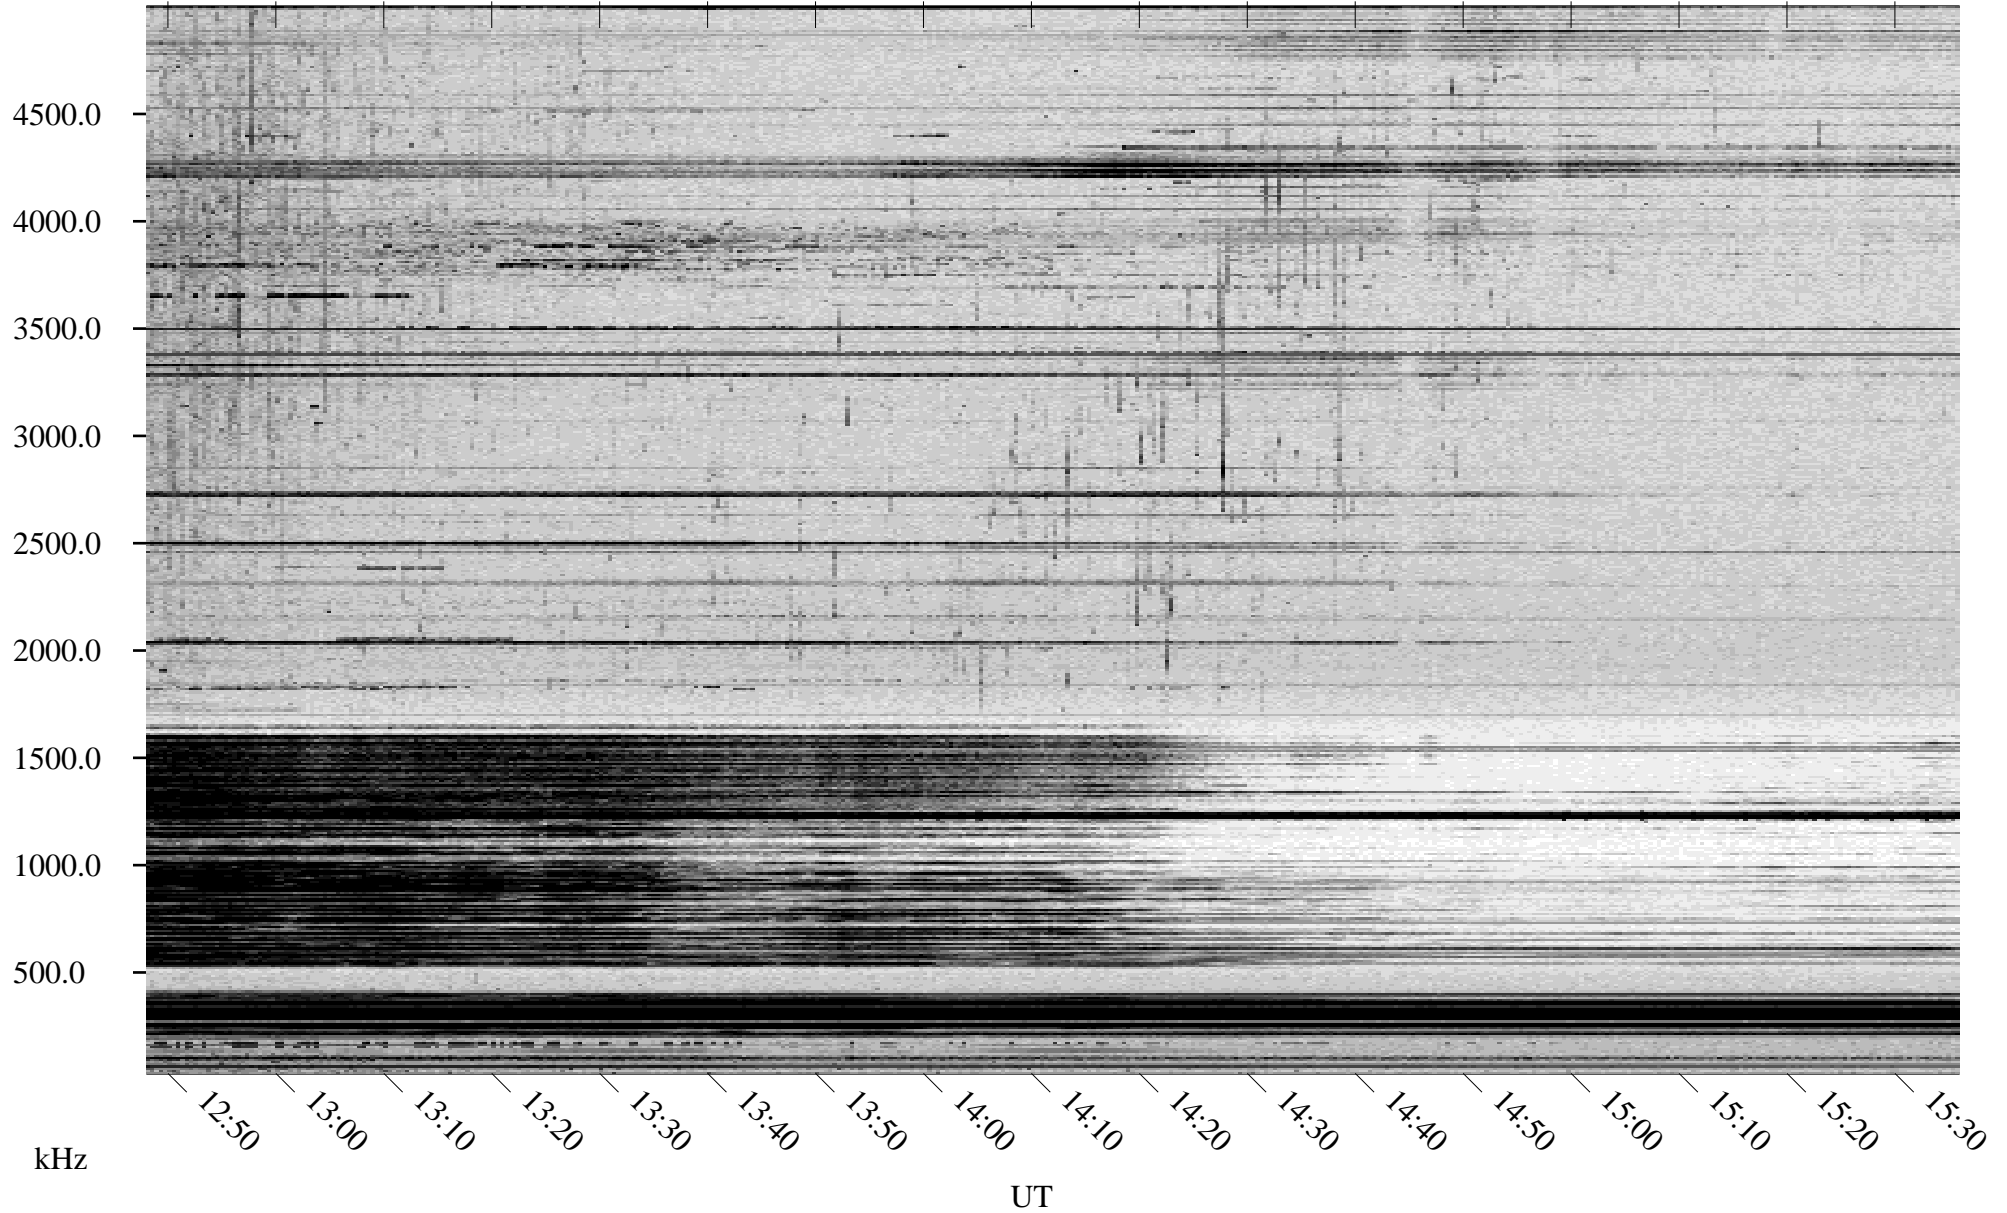

01/21/1998 Churchill, Manitoba

Linear Scale Black = 161 White = 15

ch980211.r00m max_12

Page 1

01/21/1998 Churchill, Manitoba

Linear Scale Black = 161 White = 15

ch980211.r00m max_12

Page 2

01/22/1998 Churchill, Manitoba

Linear Scale Black = 161 White = 15

ch980211.r00m max_12

Page 3

01/22/1998 Churchill, Manitoba

Linear Scale Black = 161 White = 15

ch980211.r00m max_12

Page 4

01/22/1998 Churchill, Manitoba

Linear Scale Black = 161 White = 15

ch980211.r00m max_12

Page 5

01/22/1998 Churchill, Manitoba

Linear Scale Black = 161 White = 15

ch980211.r00m max_12

Page 6

01/22/1998 Churchill, Manitoba

Linear Scale Black = 161 White = 15

ch980211.r00m max_12

Page 7

01/22/1998 Churchill, Manitoba

Linear Scale Black = 161 White = 15

ch980211.r00m max_12

Page 8