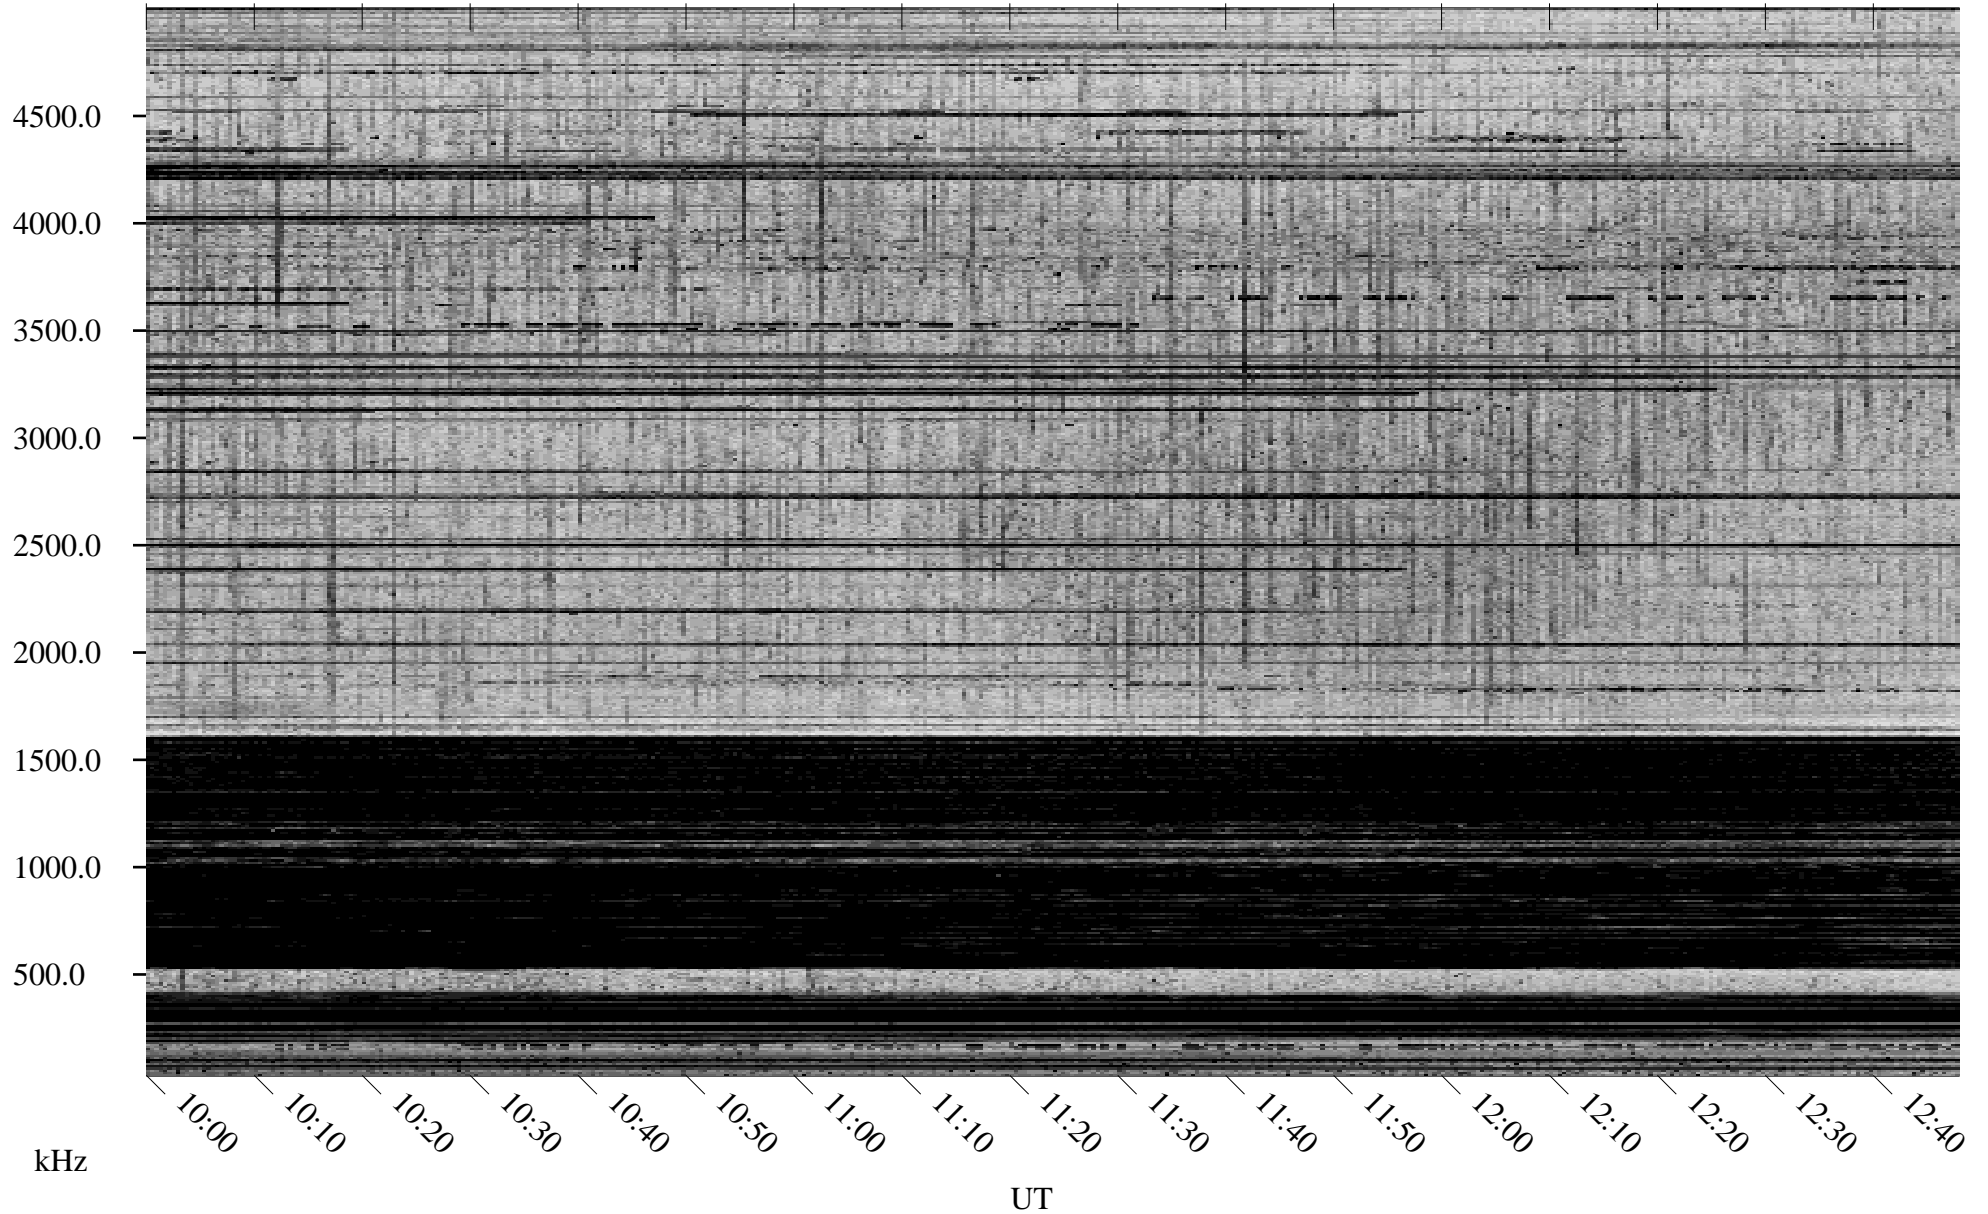

01/21/1998 Churchill, Manitoba

Linear Scale Black = 161 White = 15

ch980211.r00m max_12

Page 1

01/21/1998 Churchill, Manitoba

Linear Scale Black = 161 White = 15

ch980211.r00m max_12

Page 2

01/22/1998 Churchill, Manitoba

Linear Scale Black = 161 White = 15

ch980211.r00m max_12

Page 3

01/22/1998 Churchill, Manitoba

Linear Scale Black = 161 White = 15

ch980211.r00m max_12

Page 4

01/22/1998 Churchill, Manitoba

Linear Scale Black = 161 White = 15

ch980211.r00m max_12

Page 5

01/22/1998 Churchill, Manitoba

Linear Scale Black = 161 White = 15

ch980211.r00m max_12

Page 6

01/22/1998 Churchill, Manitoba

Linear Scale Black = 161 White = 15

ch980211.r00m max_12

Page 7

01/22/1998 Churchill, Manitoba

Linear Scale Black = 161 White = 15

ch980211.r00m max_12

Page 8