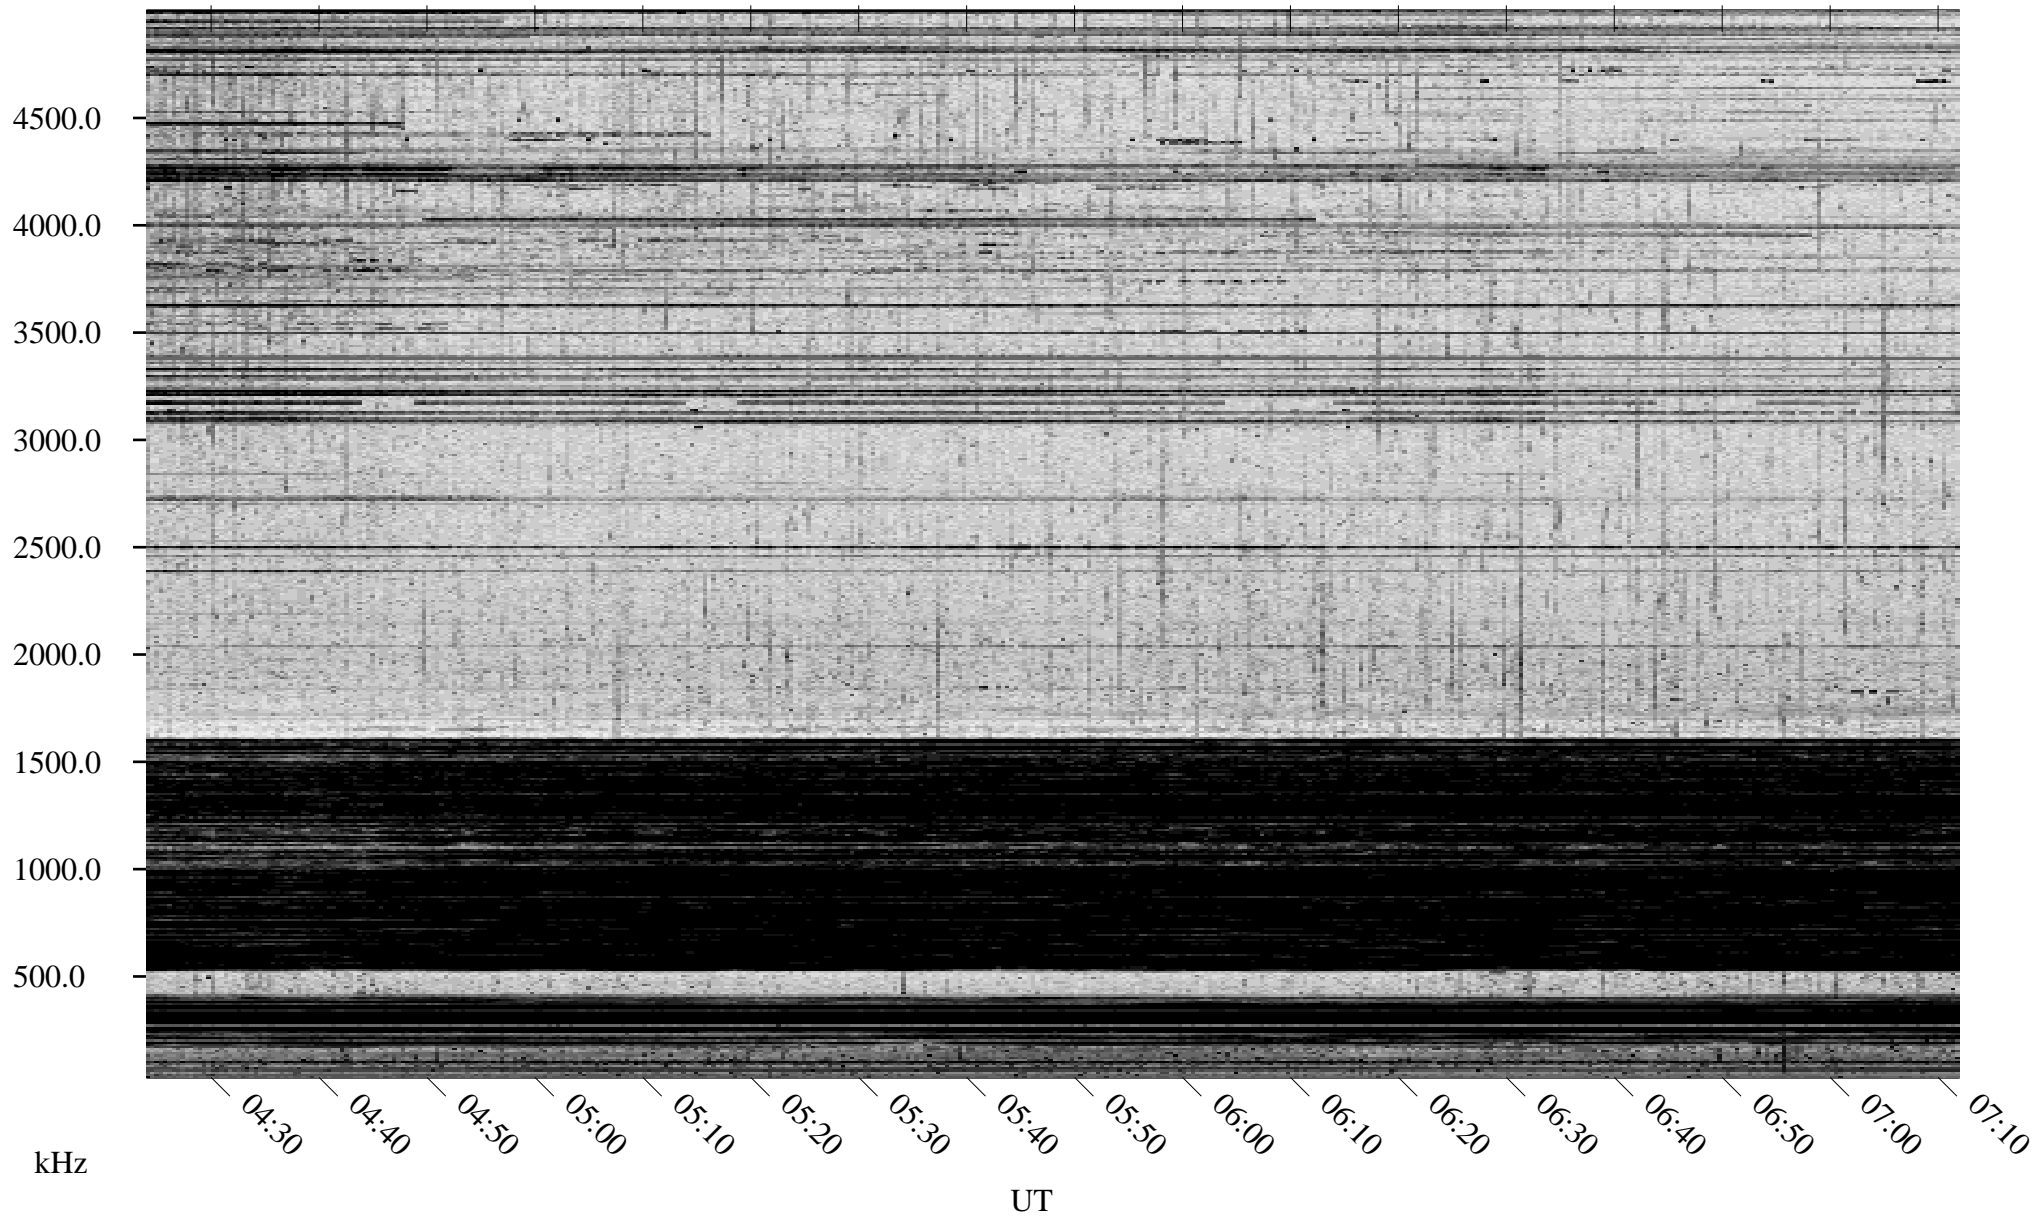

01/22/1998 Churchill, Manitoba

Linear Scale Black = 161 White = 15

ch980221.r00m max_12

Page 1

01/22/1998 Churchill, Manitoba

Linear Scale Black = 161 White = 15

ch980221.r00m max_12

Page 2

01/23/1998 Churchill, Manitoba

Linear Scale Black = 161 White = 15

ch980221.r00m max_12

Page 3

01/23/1998 Churchill, Manitoba

Linear Scale Black = 161 White = 15

ch980221.r00m max_12

Page 4

01/23/1998 Churchill, Manitoba

Linear Scale Black = 161 White = 15

ch980221.r00m max_12

Page 5

01/23/1998 Churchill, Manitoba

Linear Scale Black = 161 White = 15

ch980221.r00m max_12

Page 6

01/23/1998 Churchill, Manitoba

Linear Scale Black = 161 White = 15

ch980221.r00m max_12

Page 7

01/23/1998 Churchill, Manitoba

Linear Scale Black = 161 White = 15

ch980221l.r00m max_12

Page 8