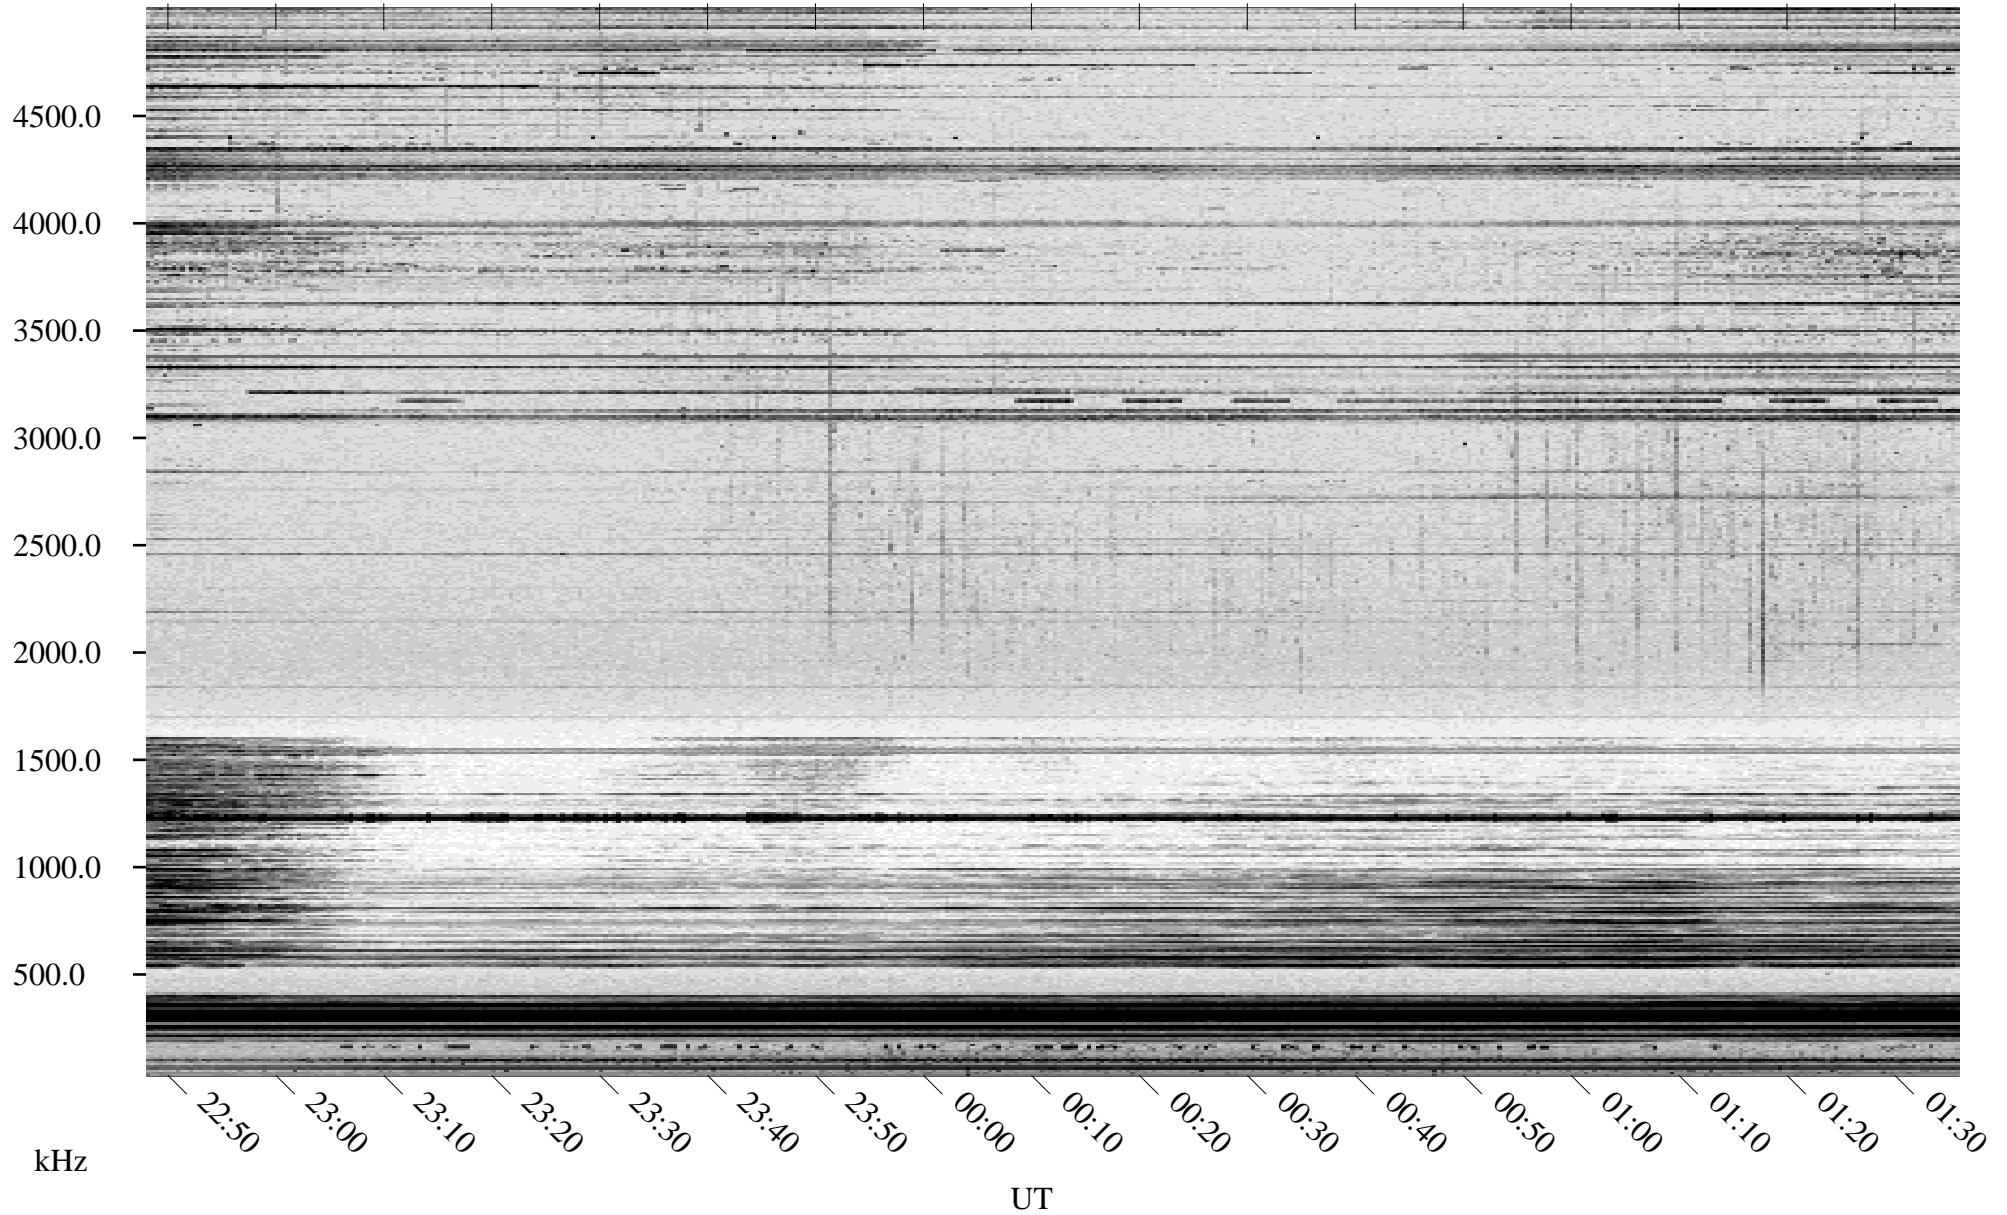

01/22/1998 Churchill, Manitoba

Linear Scale Black = 161 White = 15

ch980221.r00m max_12

Page 1

01/22/1998 Churchill, Manitoba

Linear Scale Black = 161 White = 15

ch980221.r00m max_12

Page 2

01/23/1998 Churchill, Manitoba

Linear Scale Black = 161 White = 15

ch980221.r00m max_12

Page 3

01/23/1998 Churchill, Manitoba

Linear Scale Black = 161 White = 15

ch980221.r00m max_12

Page 4

01/23/1998 Churchill, Manitoba

Linear Scale Black = 161 White = 15

ch980221.r00m max_12

Page 5

01/23/1998 Churchill, Manitoba

Linear Scale Black = 161 White = 15

ch980221.r00m max_12

Page 6

01/23/1998 Churchill, Manitoba

Linear Scale Black = 161 White = 15

ch980221.r00m max_12

Page 7

01/23/1998 Churchill, Manitoba

Linear Scale Black = 161 White = 15

ch980221l.r00m max_12

Page 8