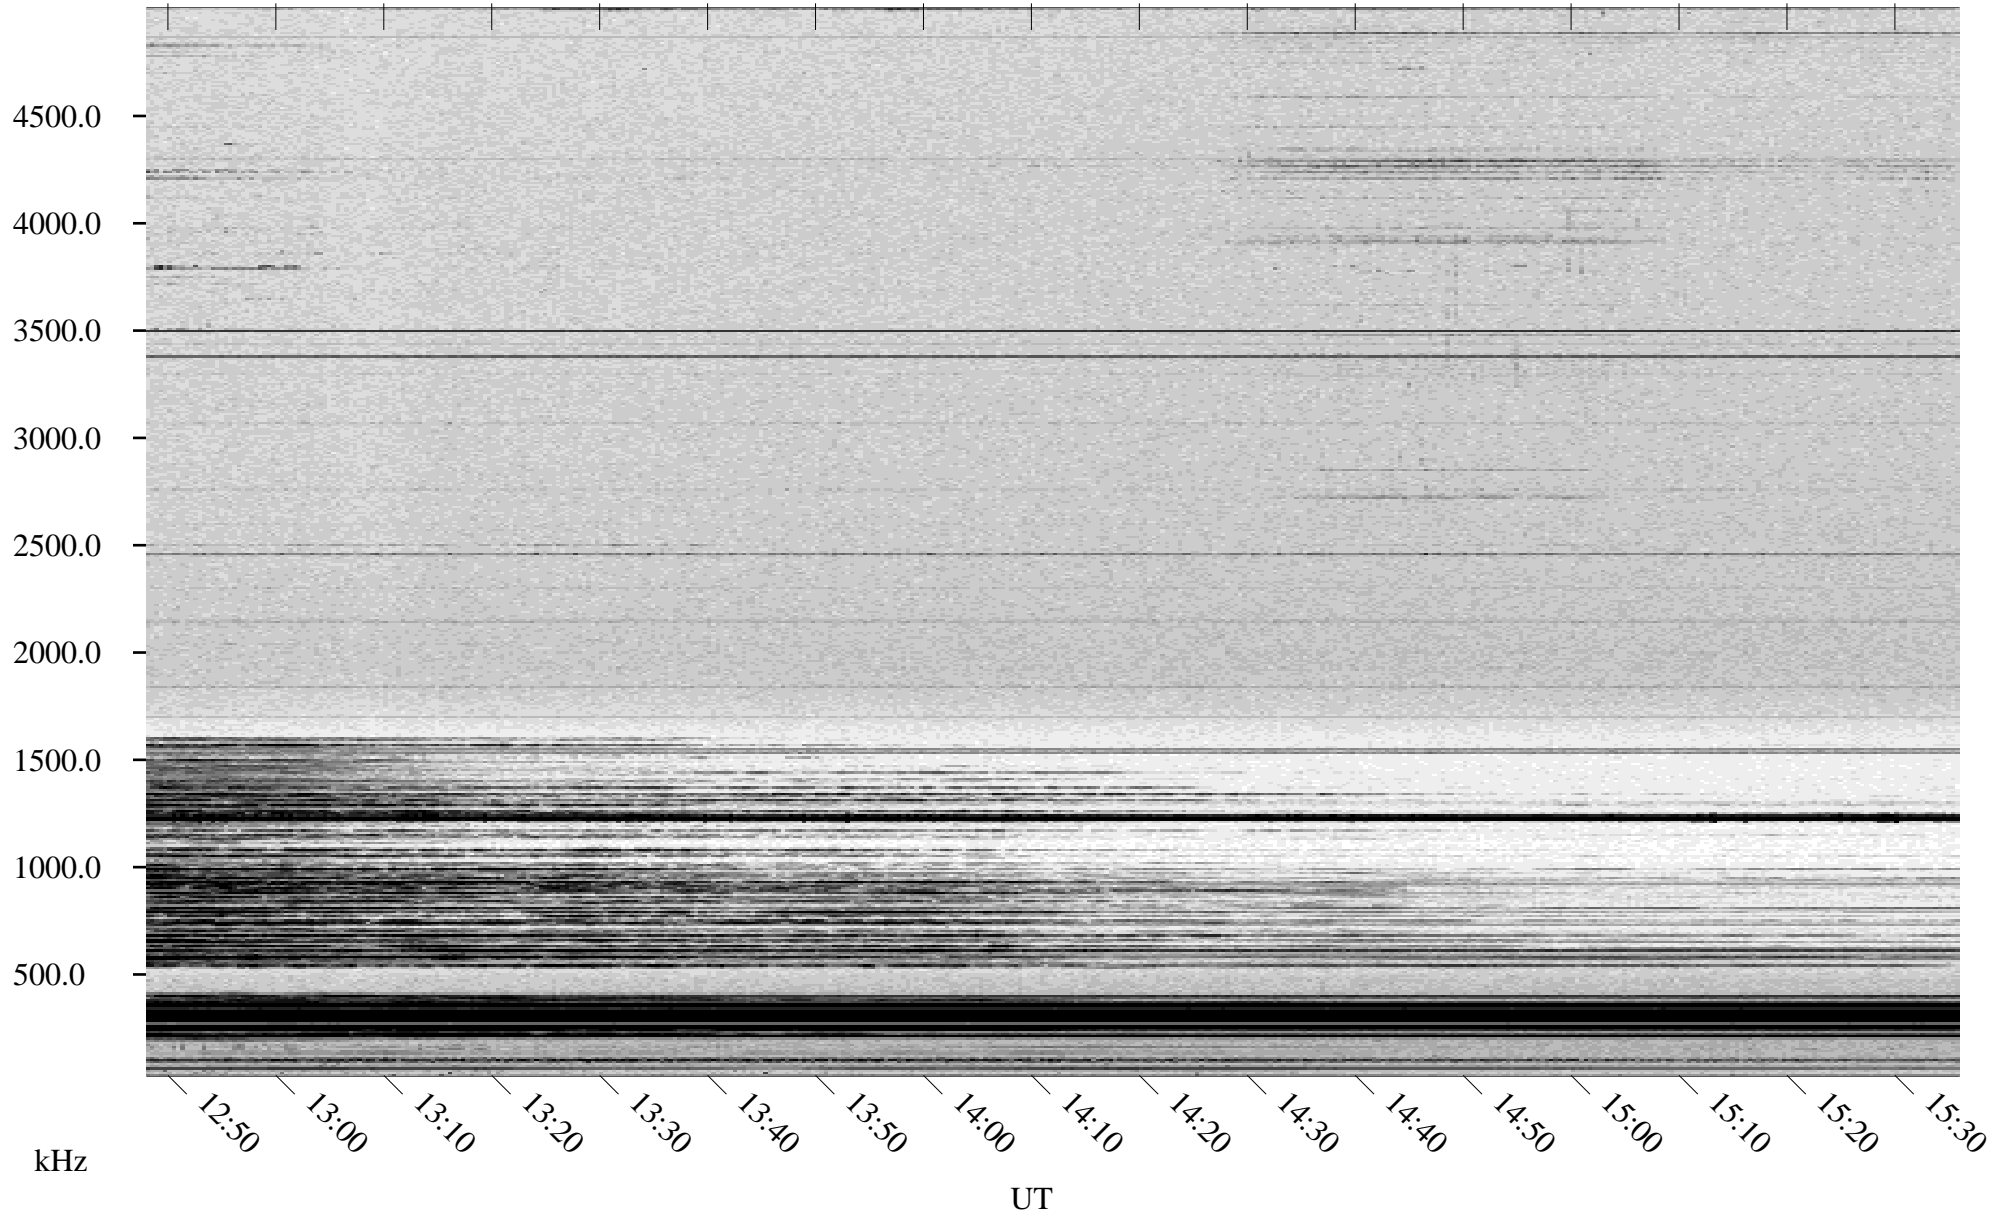

01/22/1998 Churchill, Manitoba

Linear Scale Black = 161 White = 15

ch980221.r00m max_12

Page 1

01/22/1998 Churchill, Manitoba

Linear Scale Black = 161 White = 15

ch980221.r00m max_12

Page 2

01/23/1998 Churchill, Manitoba

Linear Scale Black = 161 White = 15

ch980221.r00m max_12

Page 3

01/23/1998 Churchill, Manitoba

Linear Scale Black = 161 White = 15

ch980221.r00m max_12

Page 4

01/23/1998 Churchill, Manitoba

Linear Scale Black = 161 White = 15

ch980221.r00m max_12

Page 5

01/23/1998 Churchill, Manitoba

Linear Scale Black = 161 White = 15

ch980221.r00m max_12

Page 6

01/23/1998 Churchill, Manitoba

Linear Scale Black = 161 White = 15

ch980221.r00m max_12

Page 7

01/23/1998 Churchill, Manitoba

Linear Scale Black = 161 White = 15

ch980221l.r00m max_12

Page 8