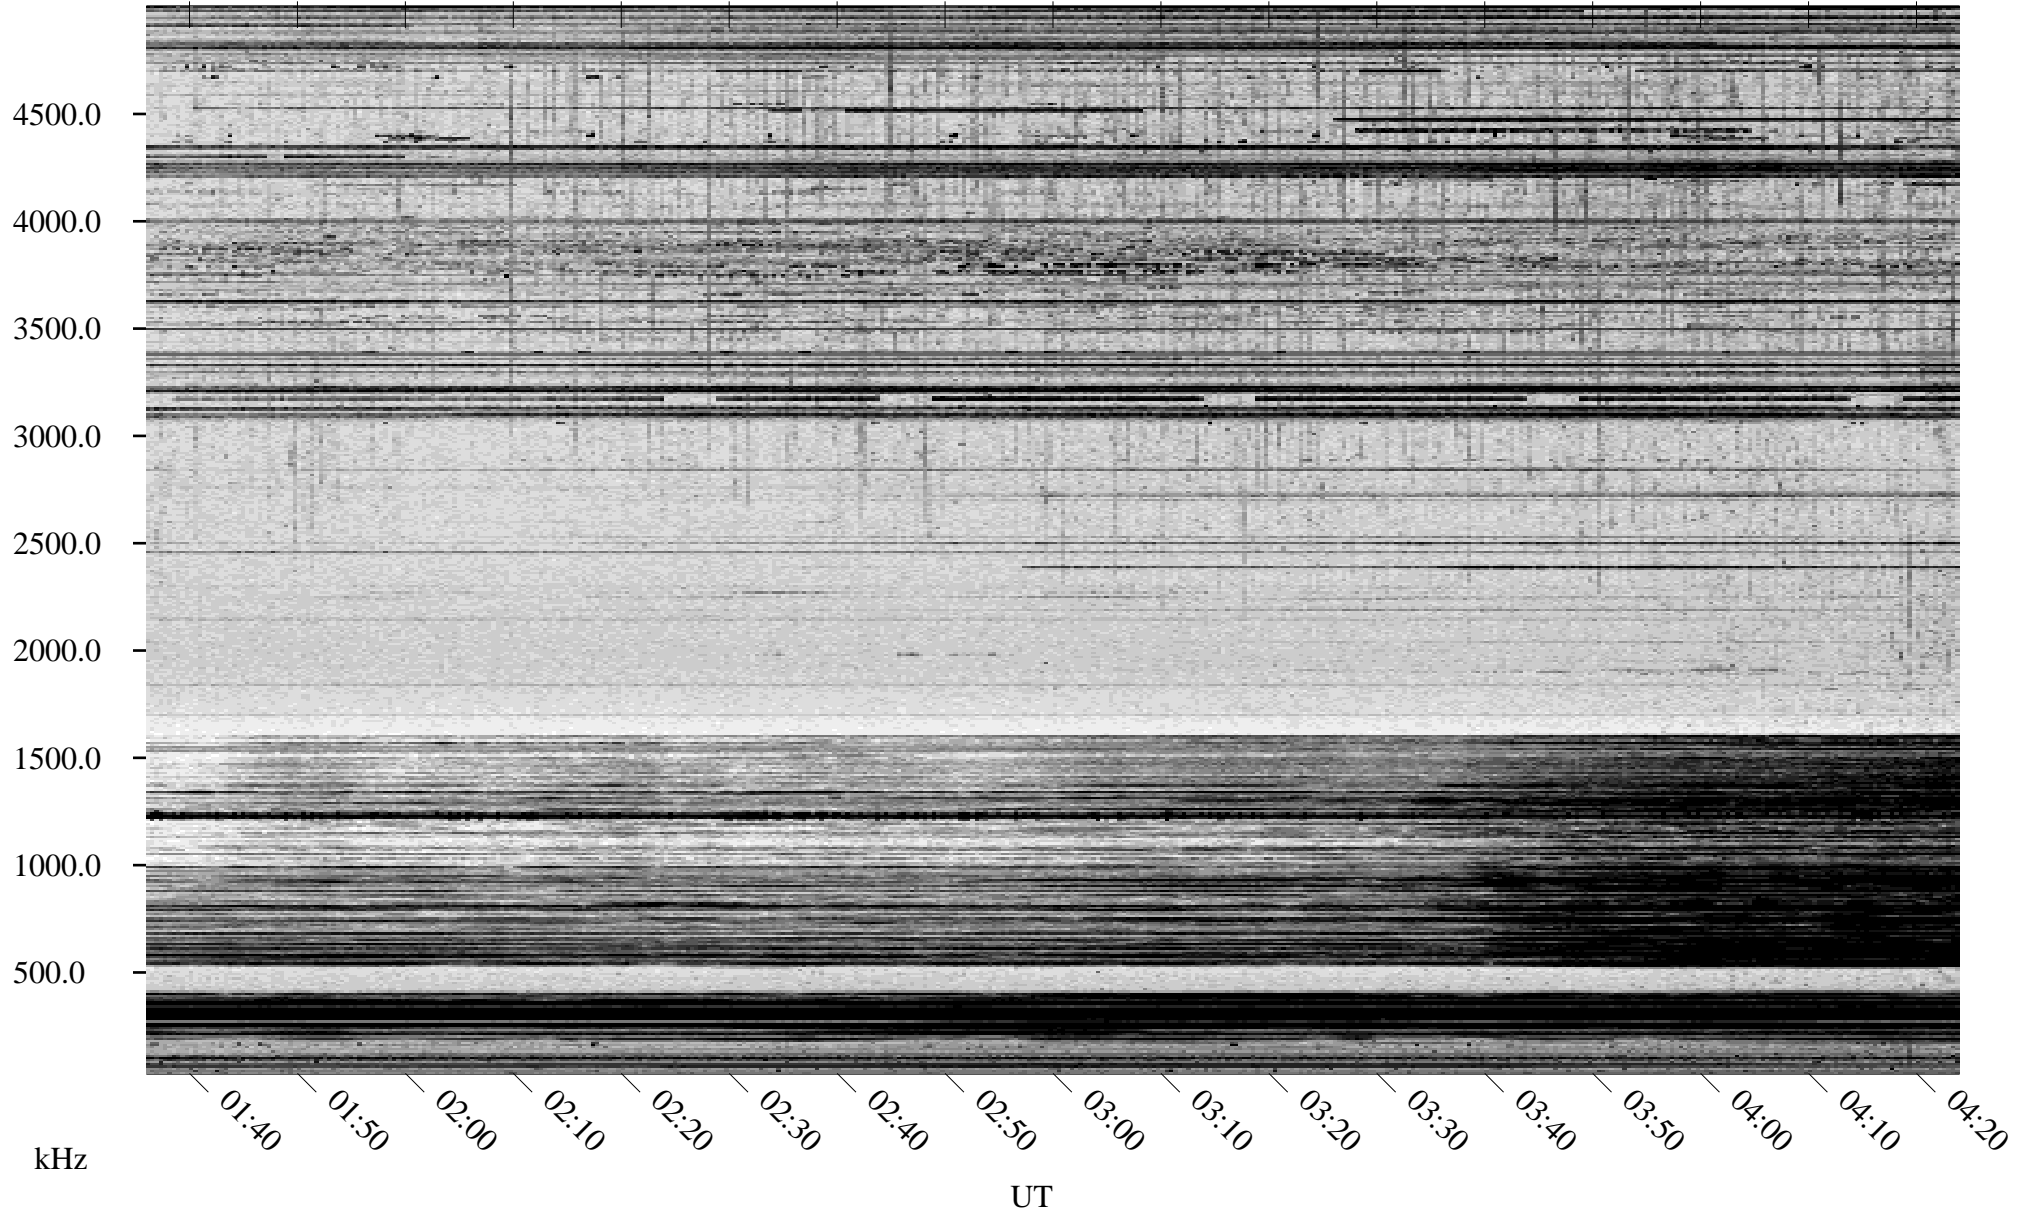

01/22/1998 Churchill, Manitoba

Linear Scale Black = 161 White = 15

ch980221.r00m max_12

Page 1

01/22/1998 Churchill, Manitoba

Linear Scale Black = 161 White = 15

ch980221.r00m max_12

Page 2

01/23/1998 Churchill, Manitoba

Linear Scale Black = 161 White = 15

ch980221.r00m max_12

Page 3

01/23/1998 Churchill, Manitoba

Linear Scale Black = 161 White = 15

ch980221.r00m max_12

Page 4

01/23/1998 Churchill, Manitoba

Linear Scale Black = 161 White = 15

ch980221.r00m max_12

Page 5

01/23/1998 Churchill, Manitoba

Linear Scale Black = 161 White = 15

ch980221.r00m max_12

Page 6

01/23/1998 Churchill, Manitoba

Linear Scale Black = 161 White = 15

ch980221.r00m max_12

Page 7

01/23/1998 Churchill, Manitoba

Linear Scale Black = 161 White = 15

ch980221l.r00m max_12

Page 8