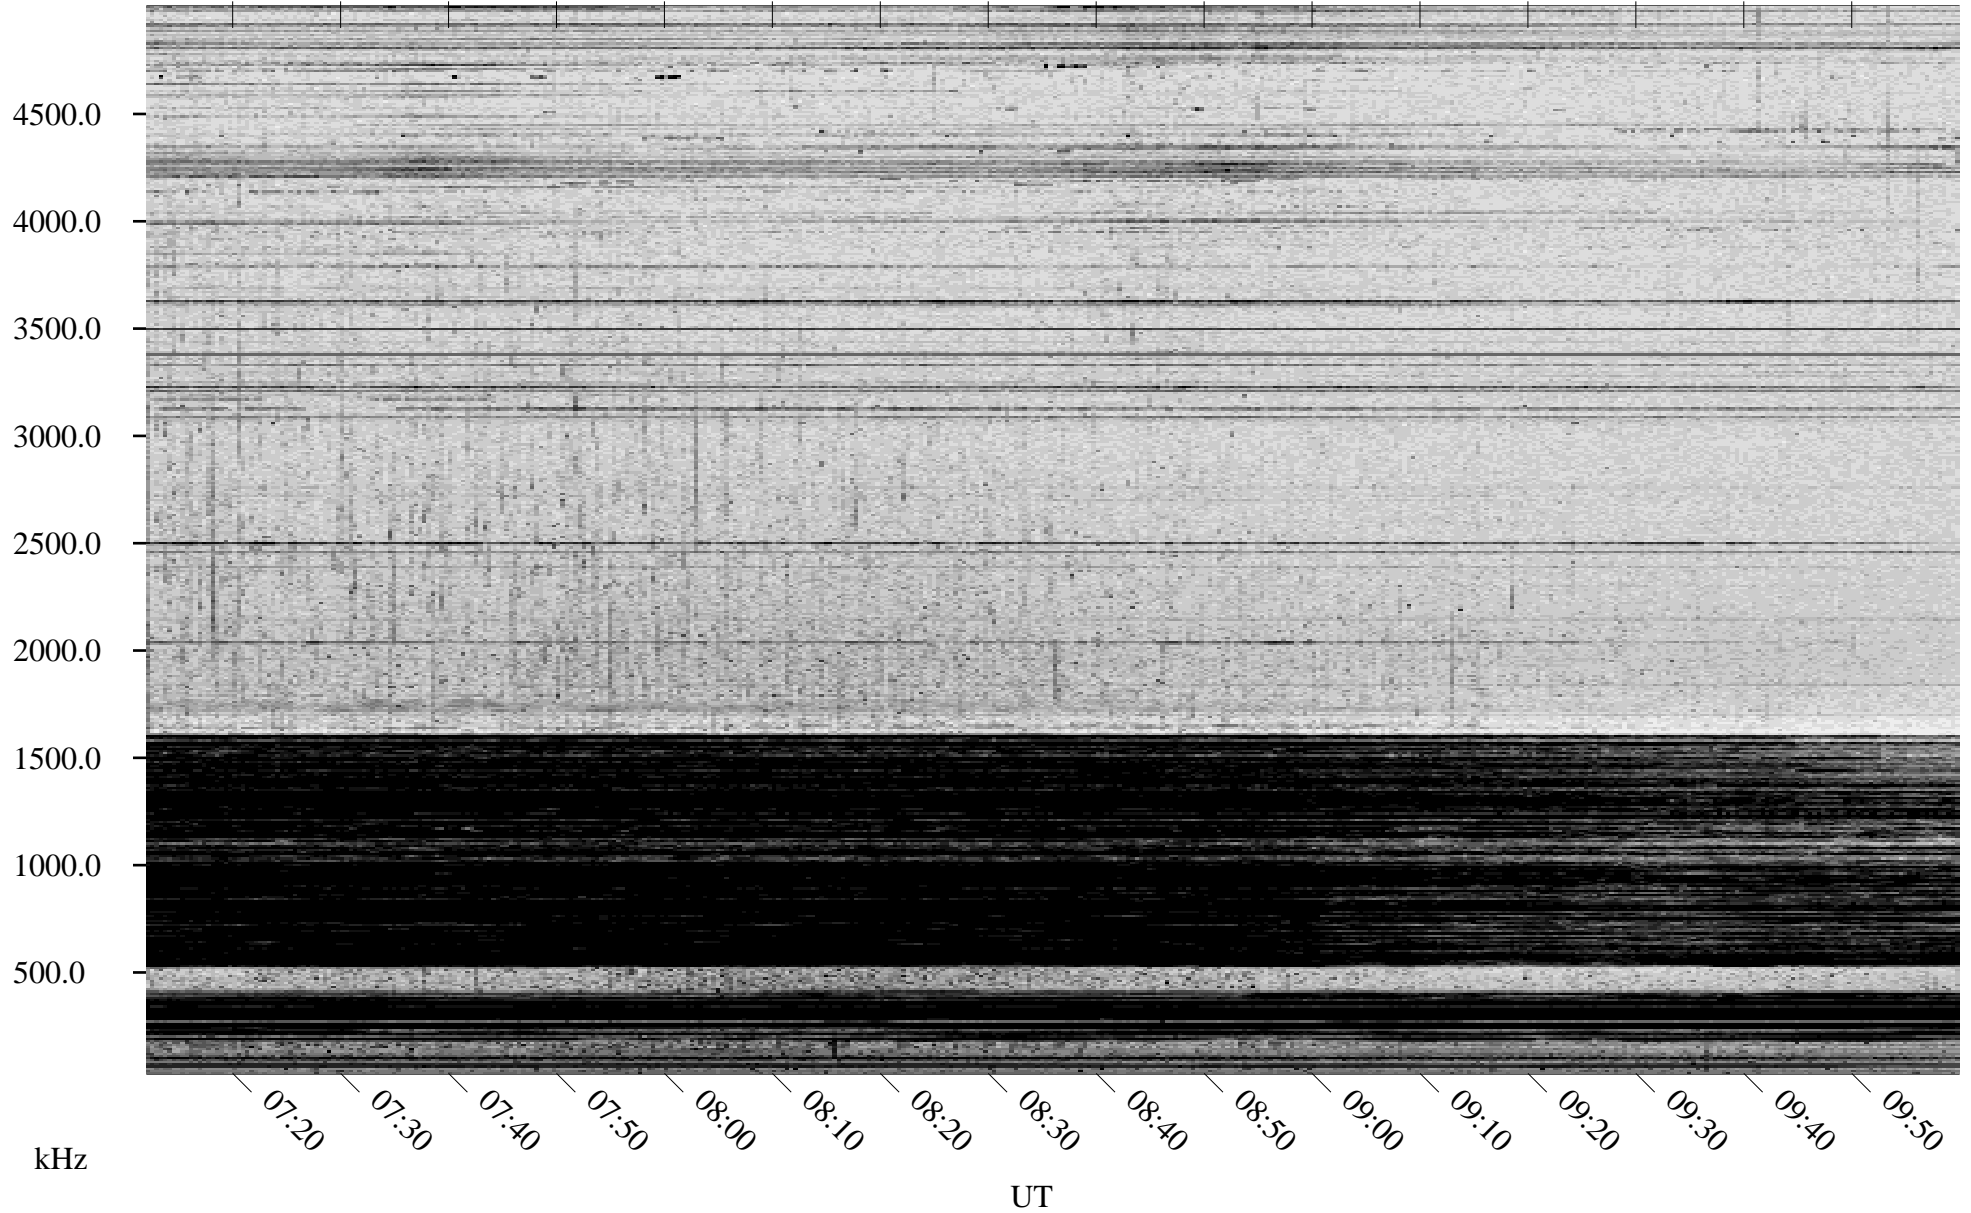

01/22/1998 Churchill, Manitoba

Linear Scale Black = 161 White = 15

ch980221.r00m max_12

Page 1

01/22/1998 Churchill, Manitoba

Linear Scale Black = 161 White = 15

ch980221.r00m max_12

Page 2

01/23/1998 Churchill, Manitoba

Linear Scale Black = 161 White = 15

ch980221.r00m max_12

Page 3

01/23/1998 Churchill, Manitoba

Linear Scale Black = 161 White = 15

ch980221.r00m max_12

Page 4

01/23/1998 Churchill, Manitoba

Linear Scale Black = 161 White = 15

ch980221.r00m max_12

Page 5

01/23/1998 Churchill, Manitoba

Linear Scale Black = 161 White = 15

ch980221.r00m max_12

Page 6

01/23/1998 Churchill, Manitoba

Linear Scale Black = 161 White = 15

ch980221.r00m max_12

Page 7

01/23/1998 Churchill, Manitoba

Linear Scale Black = 161 White = 15

ch980221l.r00m max_12

Page 8