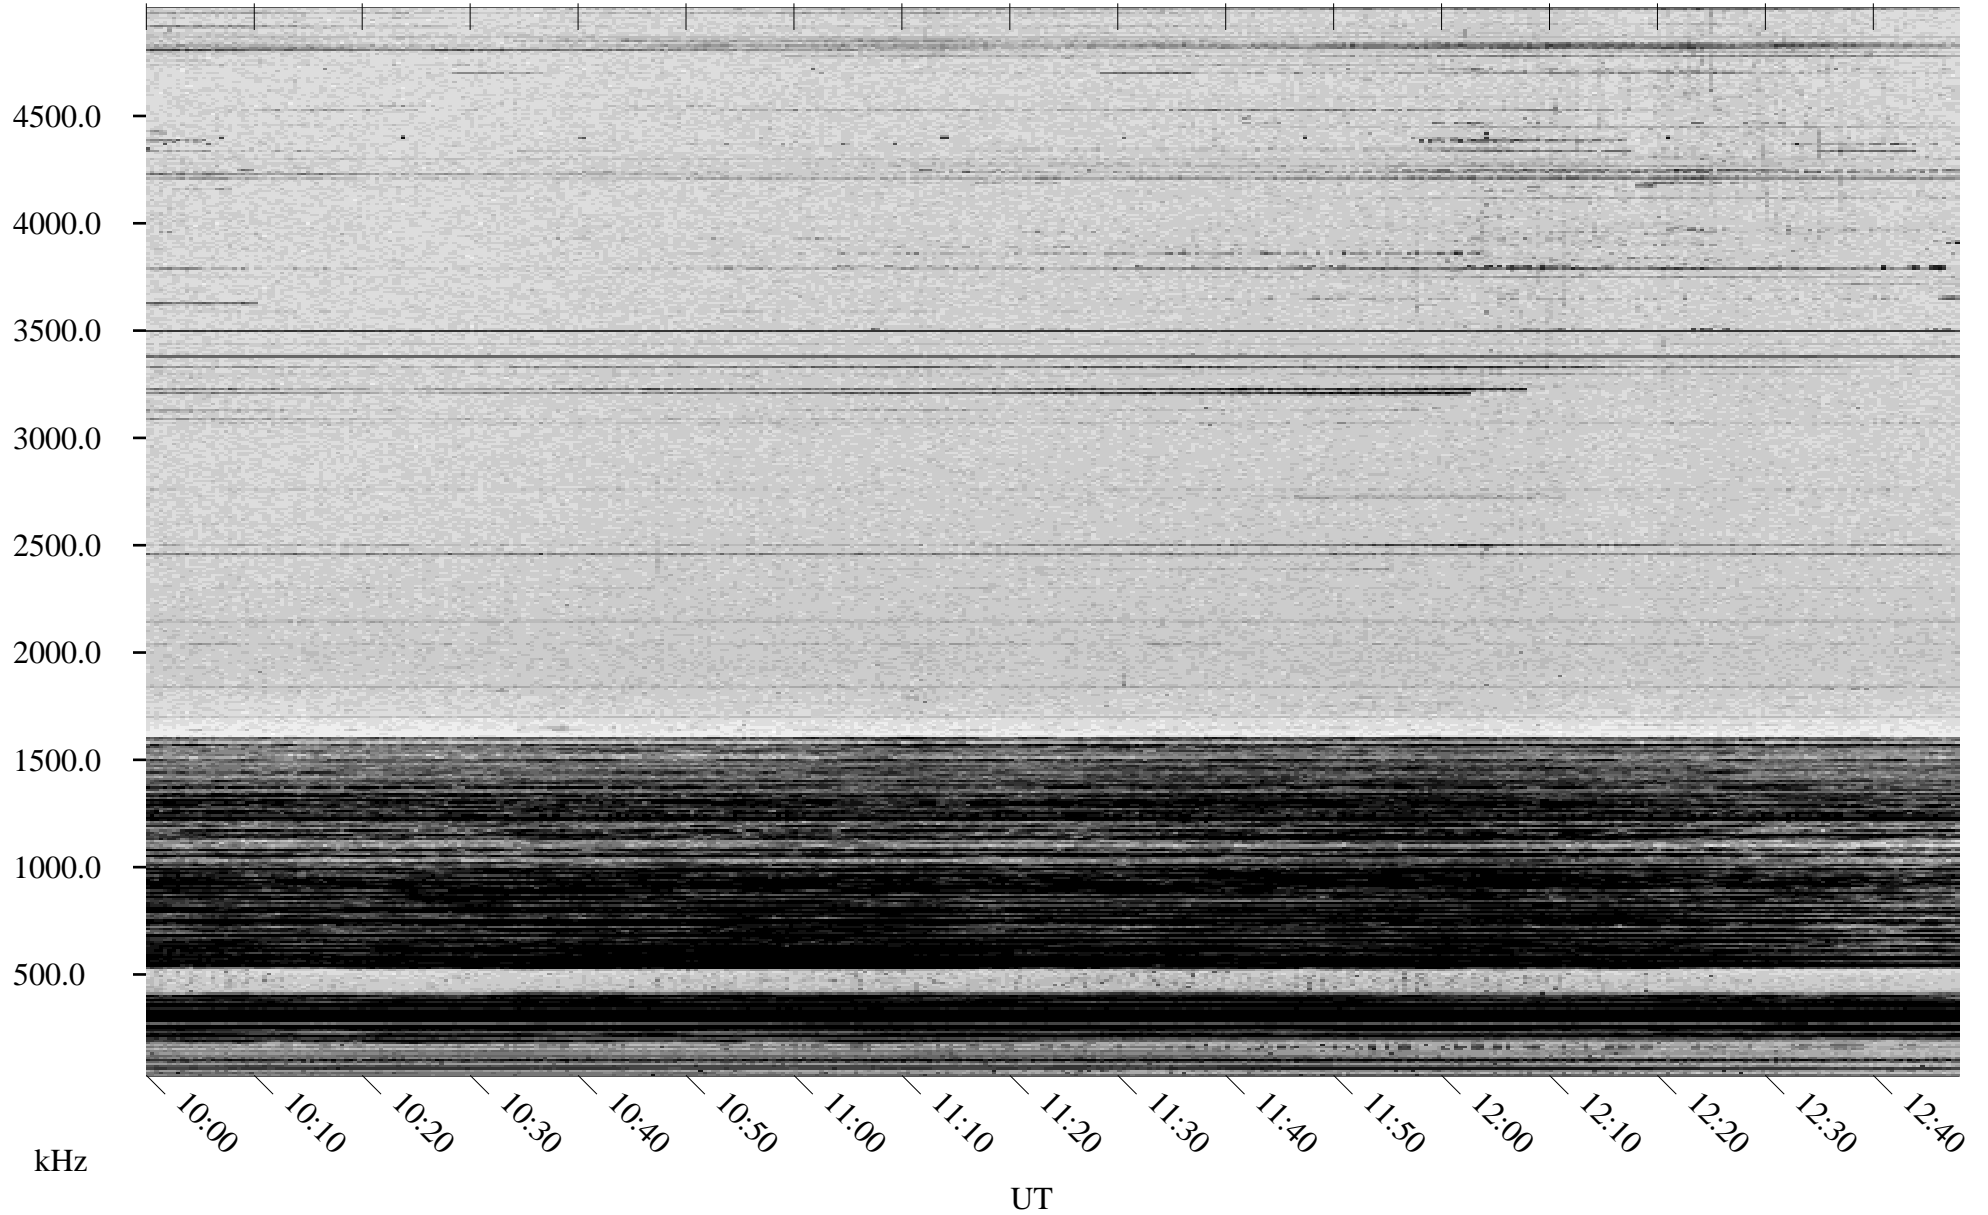

01/22/1998 Churchill, Manitoba

Linear Scale Black = 161 White = 15

ch980221.r00m max_12

Page 1

01/22/1998 Churchill, Manitoba

Linear Scale Black = 161 White = 15

ch980221.r00m max_12

Page 2

01/23/1998 Churchill, Manitoba

Linear Scale Black = 161 White = 15

ch980221.r00m max_12

Page 3

01/23/1998 Churchill, Manitoba

Linear Scale Black = 161 White = 15

ch980221.r00m max_12

Page 4

01/23/1998 Churchill, Manitoba

Linear Scale Black = 161 White = 15

ch980221.r00m max_12

Page 5

01/23/1998 Churchill, Manitoba

Linear Scale Black = 161 White = 15

ch980221.r00m max_12

Page 6

01/23/1998 Churchill, Manitoba

Linear Scale Black = 161 White = 15

ch980221.r00m max_12

Page 7

01/23/1998 Churchill, Manitoba

Linear Scale Black = 161 White = 15

ch980221l.r00m max_12

Page 8