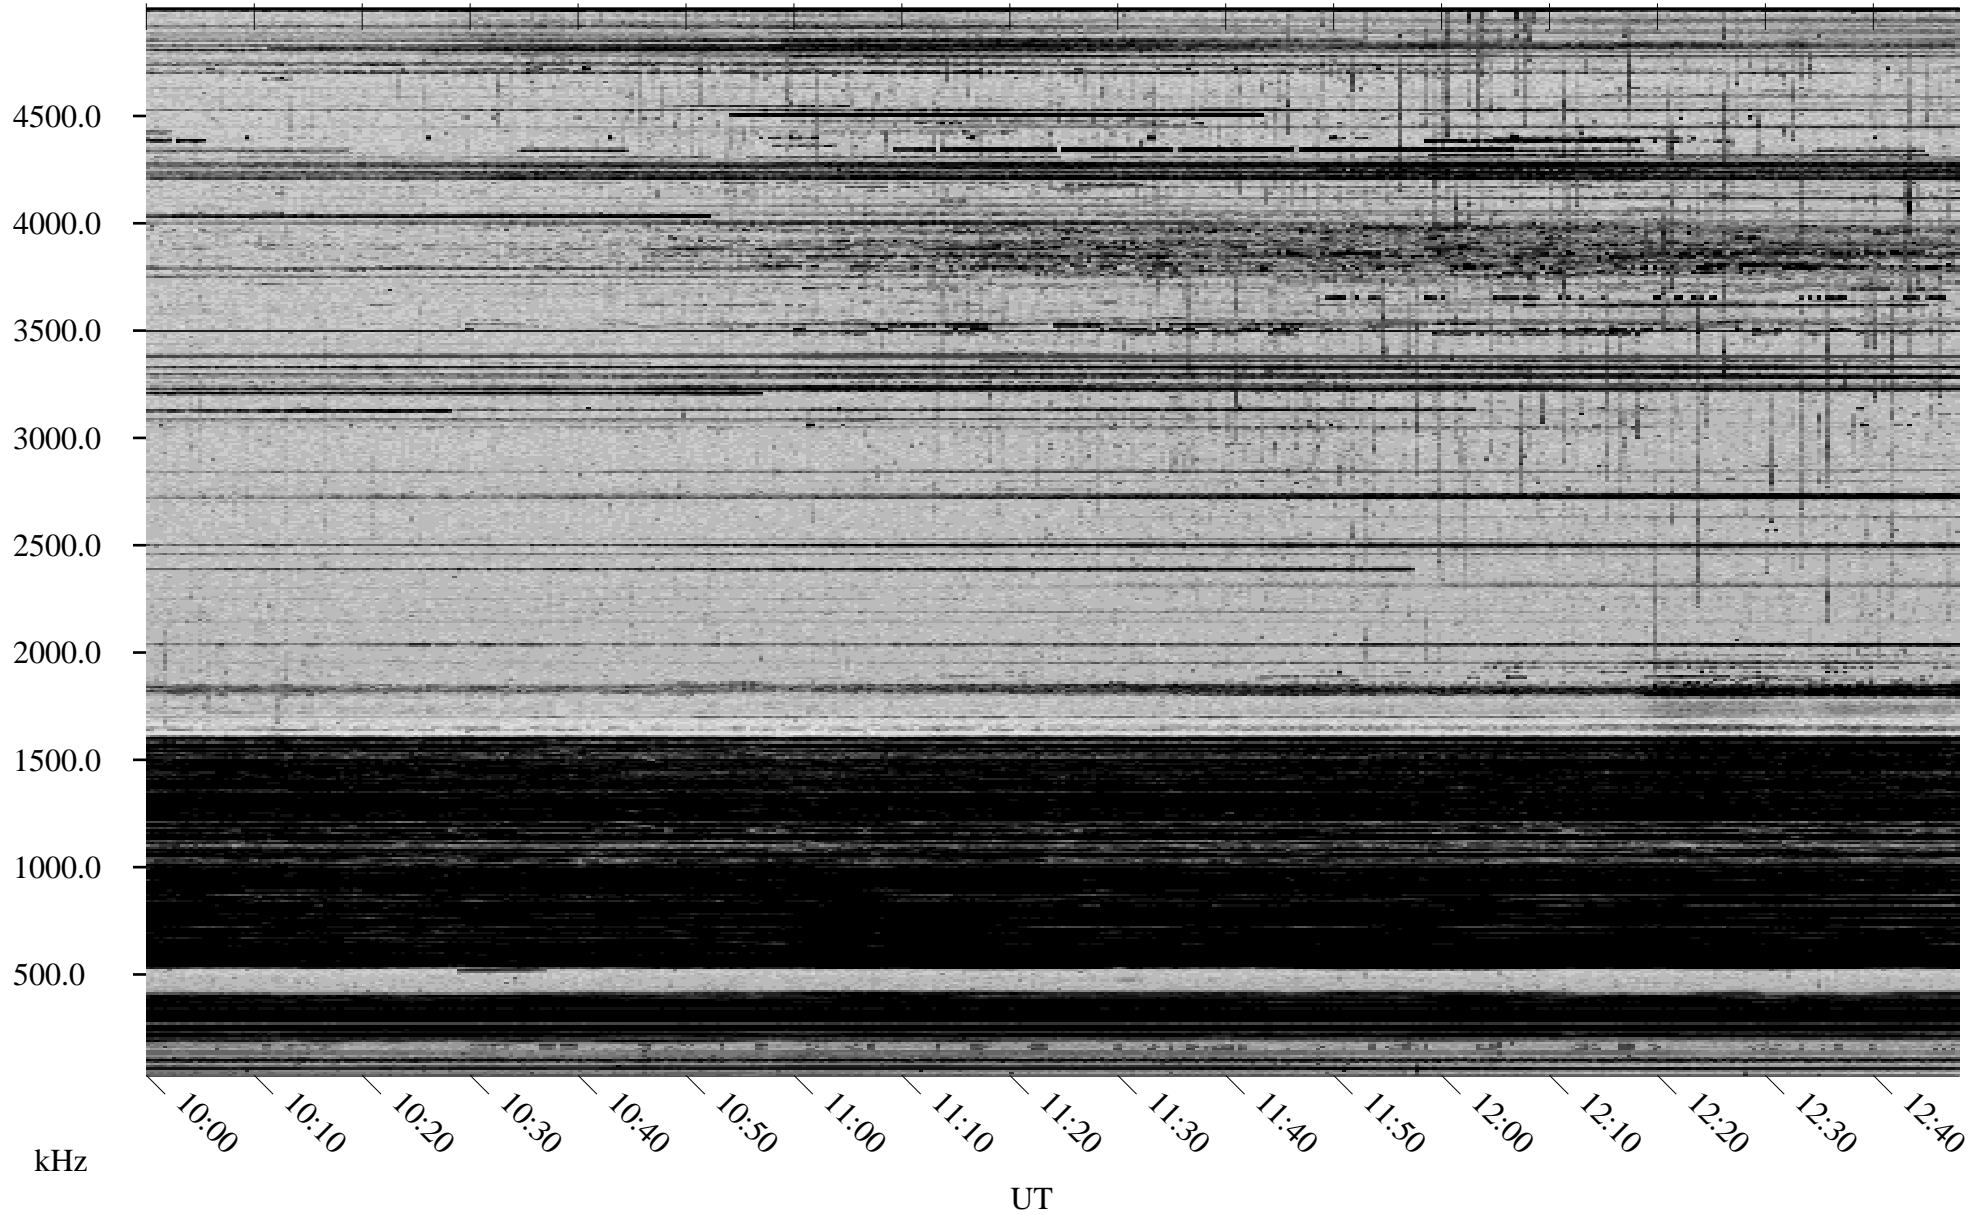

01/23/1998 Churchill, Manitoba

Linear Scale Black = 161 White = 15

ch980231.r00m max_12

Page 1

01/23/1998 Churchill, Manitoba

Linear Scale Black = 161 White = 15

ch98023l.r00m max_12

Page 2

01/24/1998 Churchill, Manitoba

Linear Scale Black = 161 White = 15

ch980231.r00m max_12

Page 3

01/24/1998 Churchill, Manitoba

Linear Scale Black = 161 White = 15

ch98023l.r00m max_12

Page 4

01/24/1998 Churchill, Manitoba

Linear Scale Black = 161 White = 15

ch980231.r00m max_12

Page 5

01/24/1998 Churchill, Manitoba

Linear Scale Black = 161 White = 15

ch980231l.r00m max_12

Page 6

01/24/1998 Churchill, Manitoba

Linear Scale Black = 161 White = 15

ch980231l.r00m max_12

Page 7

01/24/1998 Churchill, Manitoba

Linear Scale Black = 161 White = 15

ch980231l.r00m max_12

Page 8