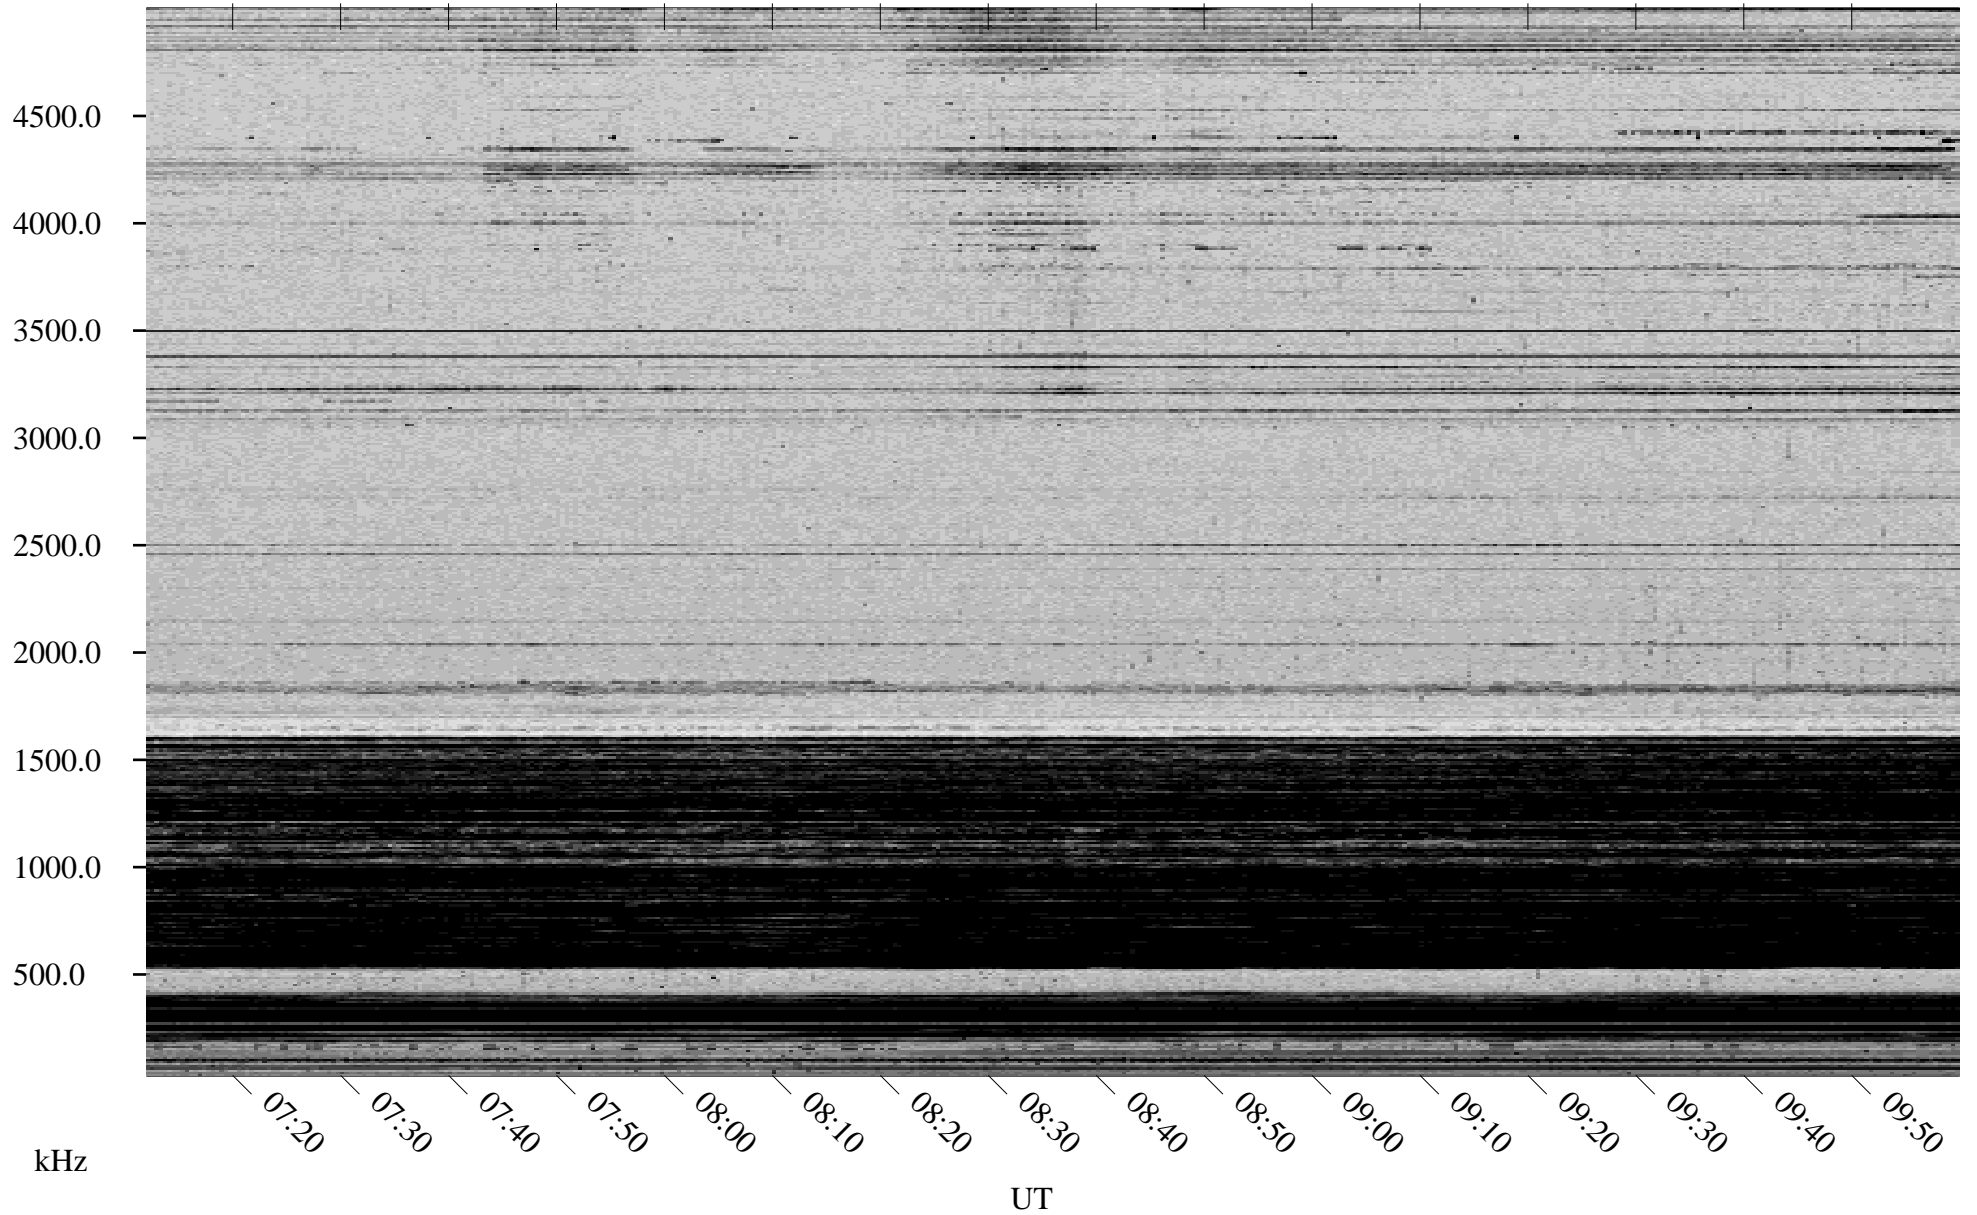

01/23/1998 Churchill, Manitoba

Linear Scale Black = 161 White = 15

ch980231.r00m max_12

Page 1

01/23/1998 Churchill, Manitoba

Linear Scale Black = 161 White = 15

ch98023l.r00m max_12

Page 2

01/24/1998 Churchill, Manitoba

Linear Scale Black = 161 White = 15

ch980231.r00m max_12

Page 3

01/24/1998 Churchill, Manitoba

Linear Scale Black = 161 White = 15

ch98023l.r00m max_12

Page 4

01/24/1998 Churchill, Manitoba

Linear Scale Black = 161 White = 15

ch980231.r00m max_12

Page 5

01/24/1998 Churchill, Manitoba

Linear Scale Black = 161 White = 15

ch980231l.r00m max_12

Page 6

01/24/1998 Churchill, Manitoba

Linear Scale Black = 161 White = 15

ch980231l.r00m max_12

Page 7

01/24/1998 Churchill, Manitoba

Linear Scale Black = 161 White = 15

ch980231l.r00m max_12

Page 8