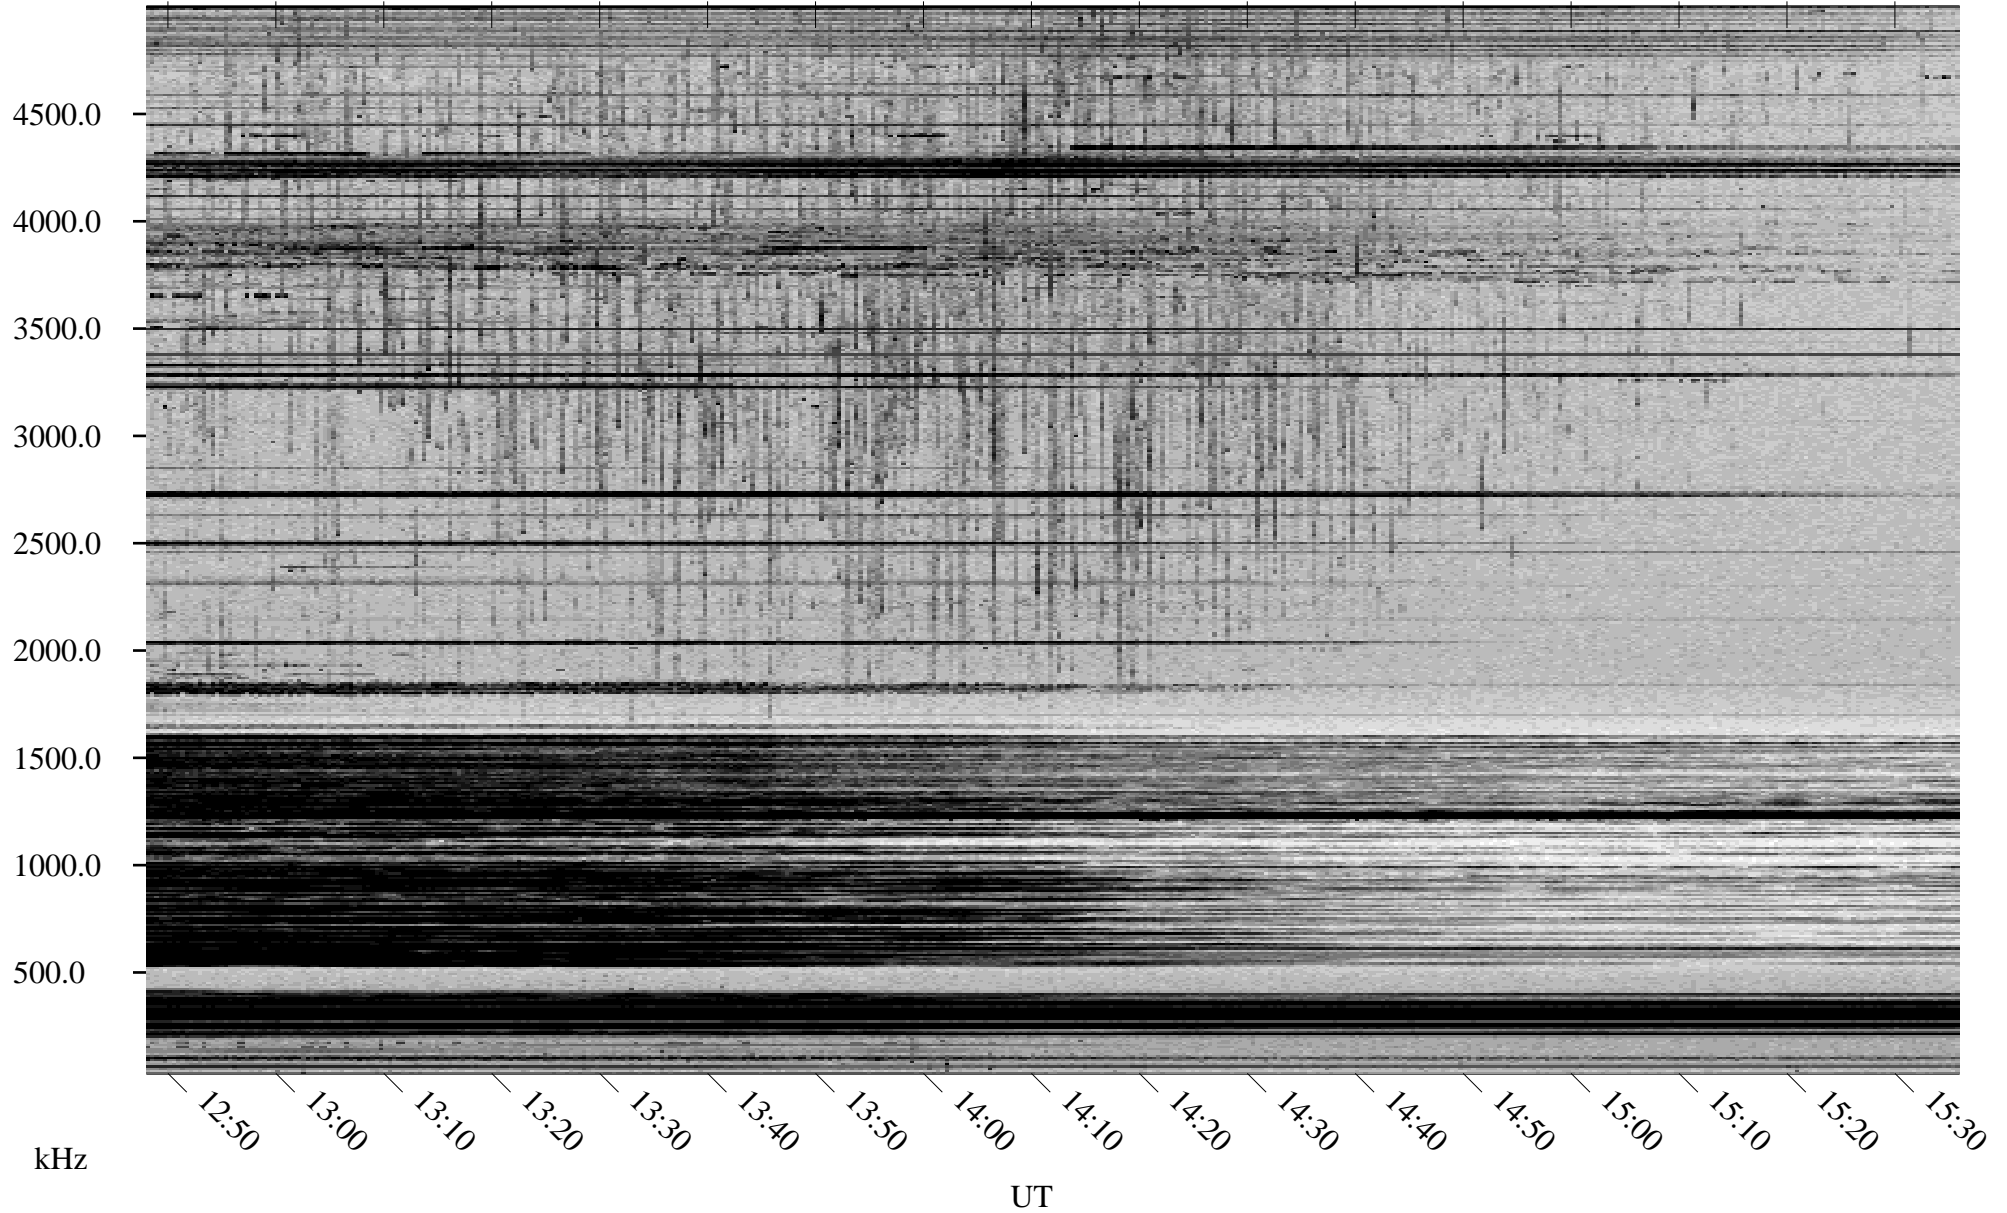

01/23/1998 Churchill, Manitoba

Linear Scale Black = 161 White = 15

ch980231.r00m max_12

Page 1

01/23/1998 Churchill, Manitoba

Linear Scale Black = 161 White = 15

ch98023l.r00m max_12

Page 2

01/24/1998 Churchill, Manitoba

Linear Scale Black = 161 White = 15

ch980231.r00m max_12

Page 3

01/24/1998 Churchill, Manitoba

Linear Scale Black = 161 White = 15

ch98023l.r00m max_12

Page 4

01/24/1998 Churchill, Manitoba

Linear Scale Black = 161 White = 15

ch980231.r00m max_12

Page 5

01/24/1998 Churchill, Manitoba

Linear Scale Black = 161 White = 15

ch980231l.r00m max_12

Page 6

01/24/1998 Churchill, Manitoba

Linear Scale Black = 161 White = 15

ch980231l.r00m max_12

Page 7

01/24/1998 Churchill, Manitoba

Linear Scale Black = 161 White = 15

ch980231l.r00m max_12

Page 8