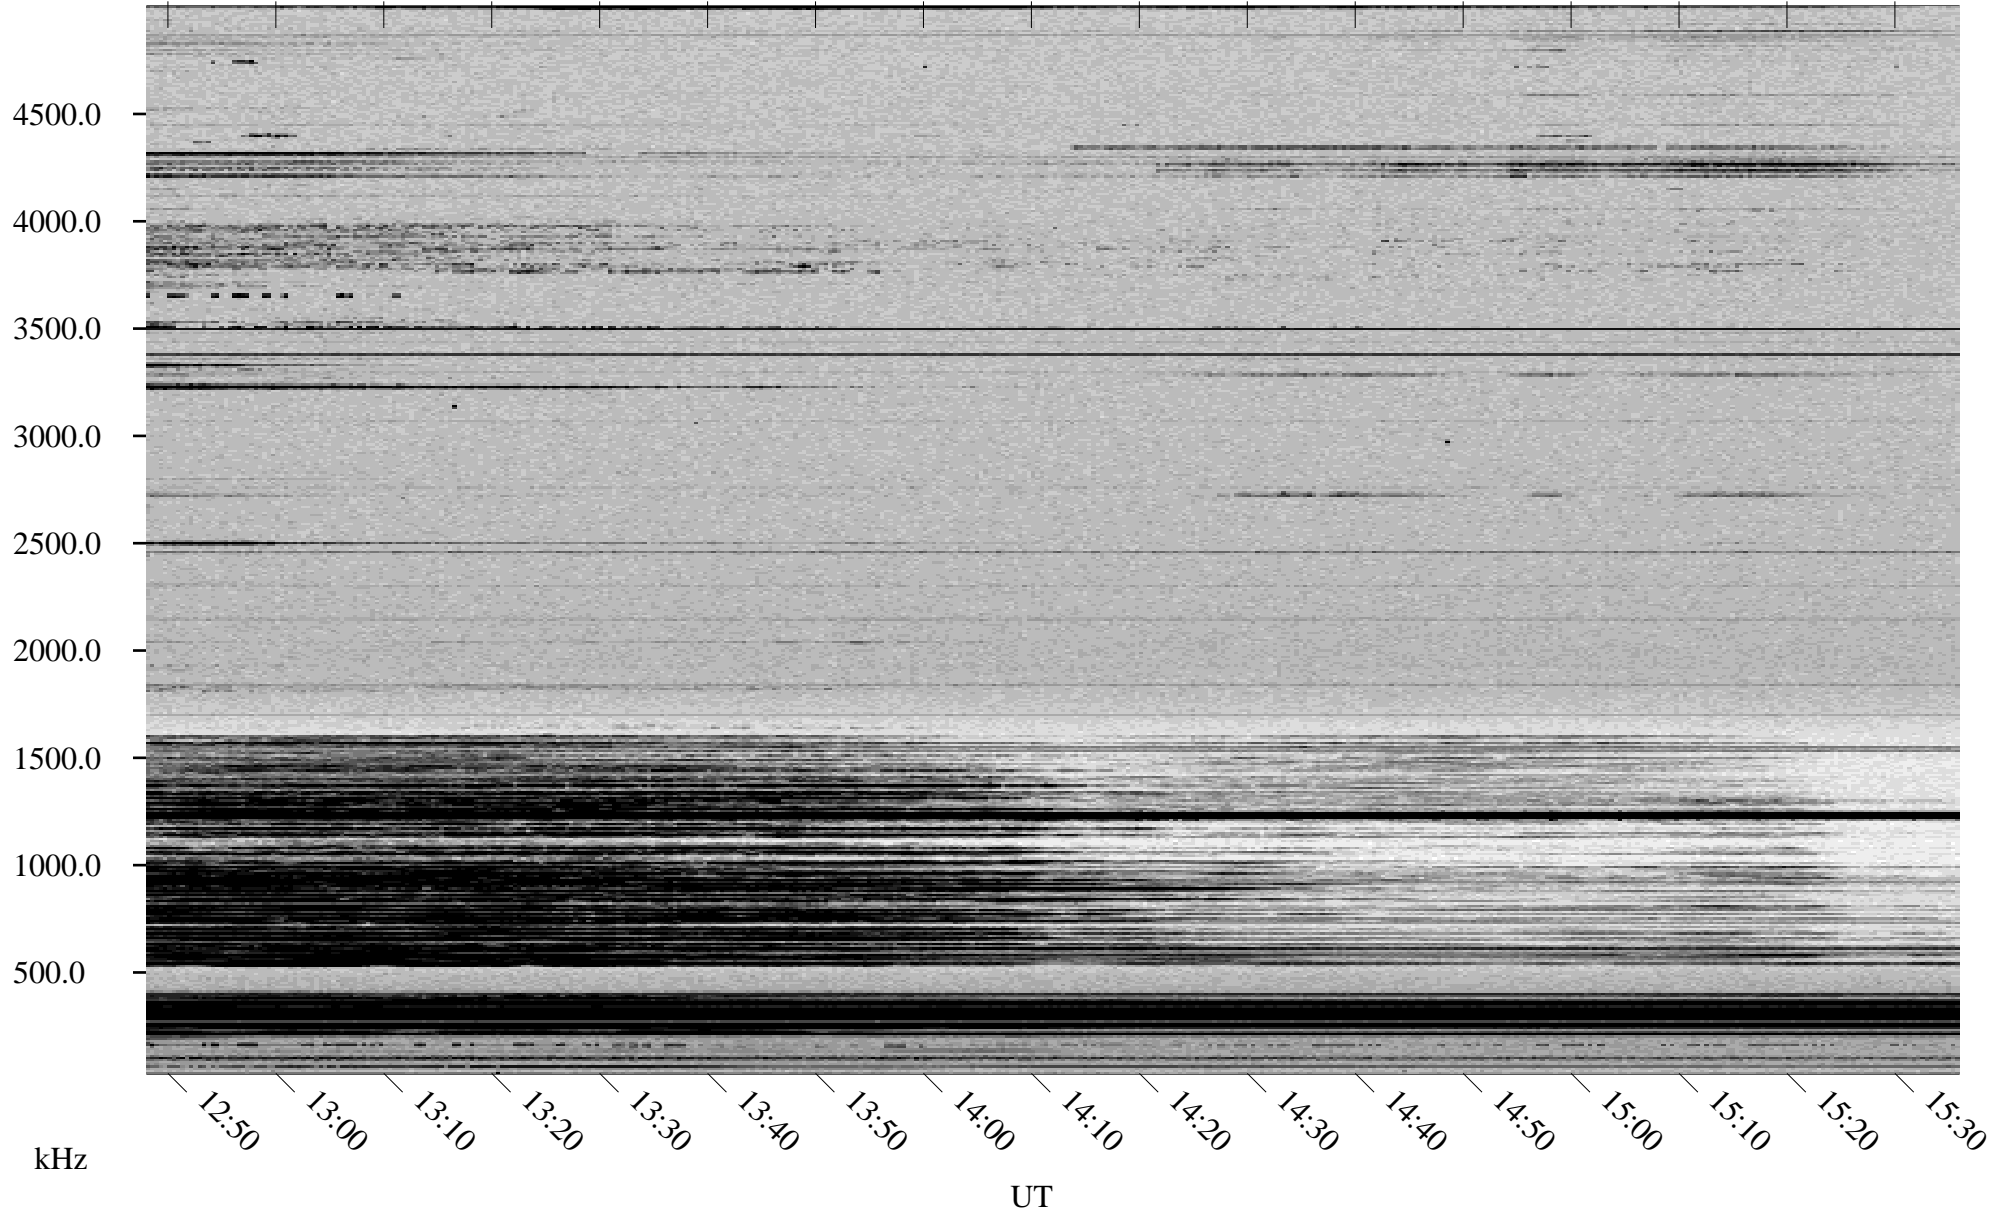

# 01/25/1998 Churchill, Manitoba

Linear Scale    Black = 161    White = 15

ch98024l.r00m max\_12

Page 6

# 01/25/1998 Churchill, Manitoba

Linear Scale Black = 161 White = 15

ch98024l.r00m max\_12

Page 7

# 01/25/1998 Churchill, Manitoba

Linear Scale    Black = 161    White = 15

ch98024l.r00m max\_12

Page 8