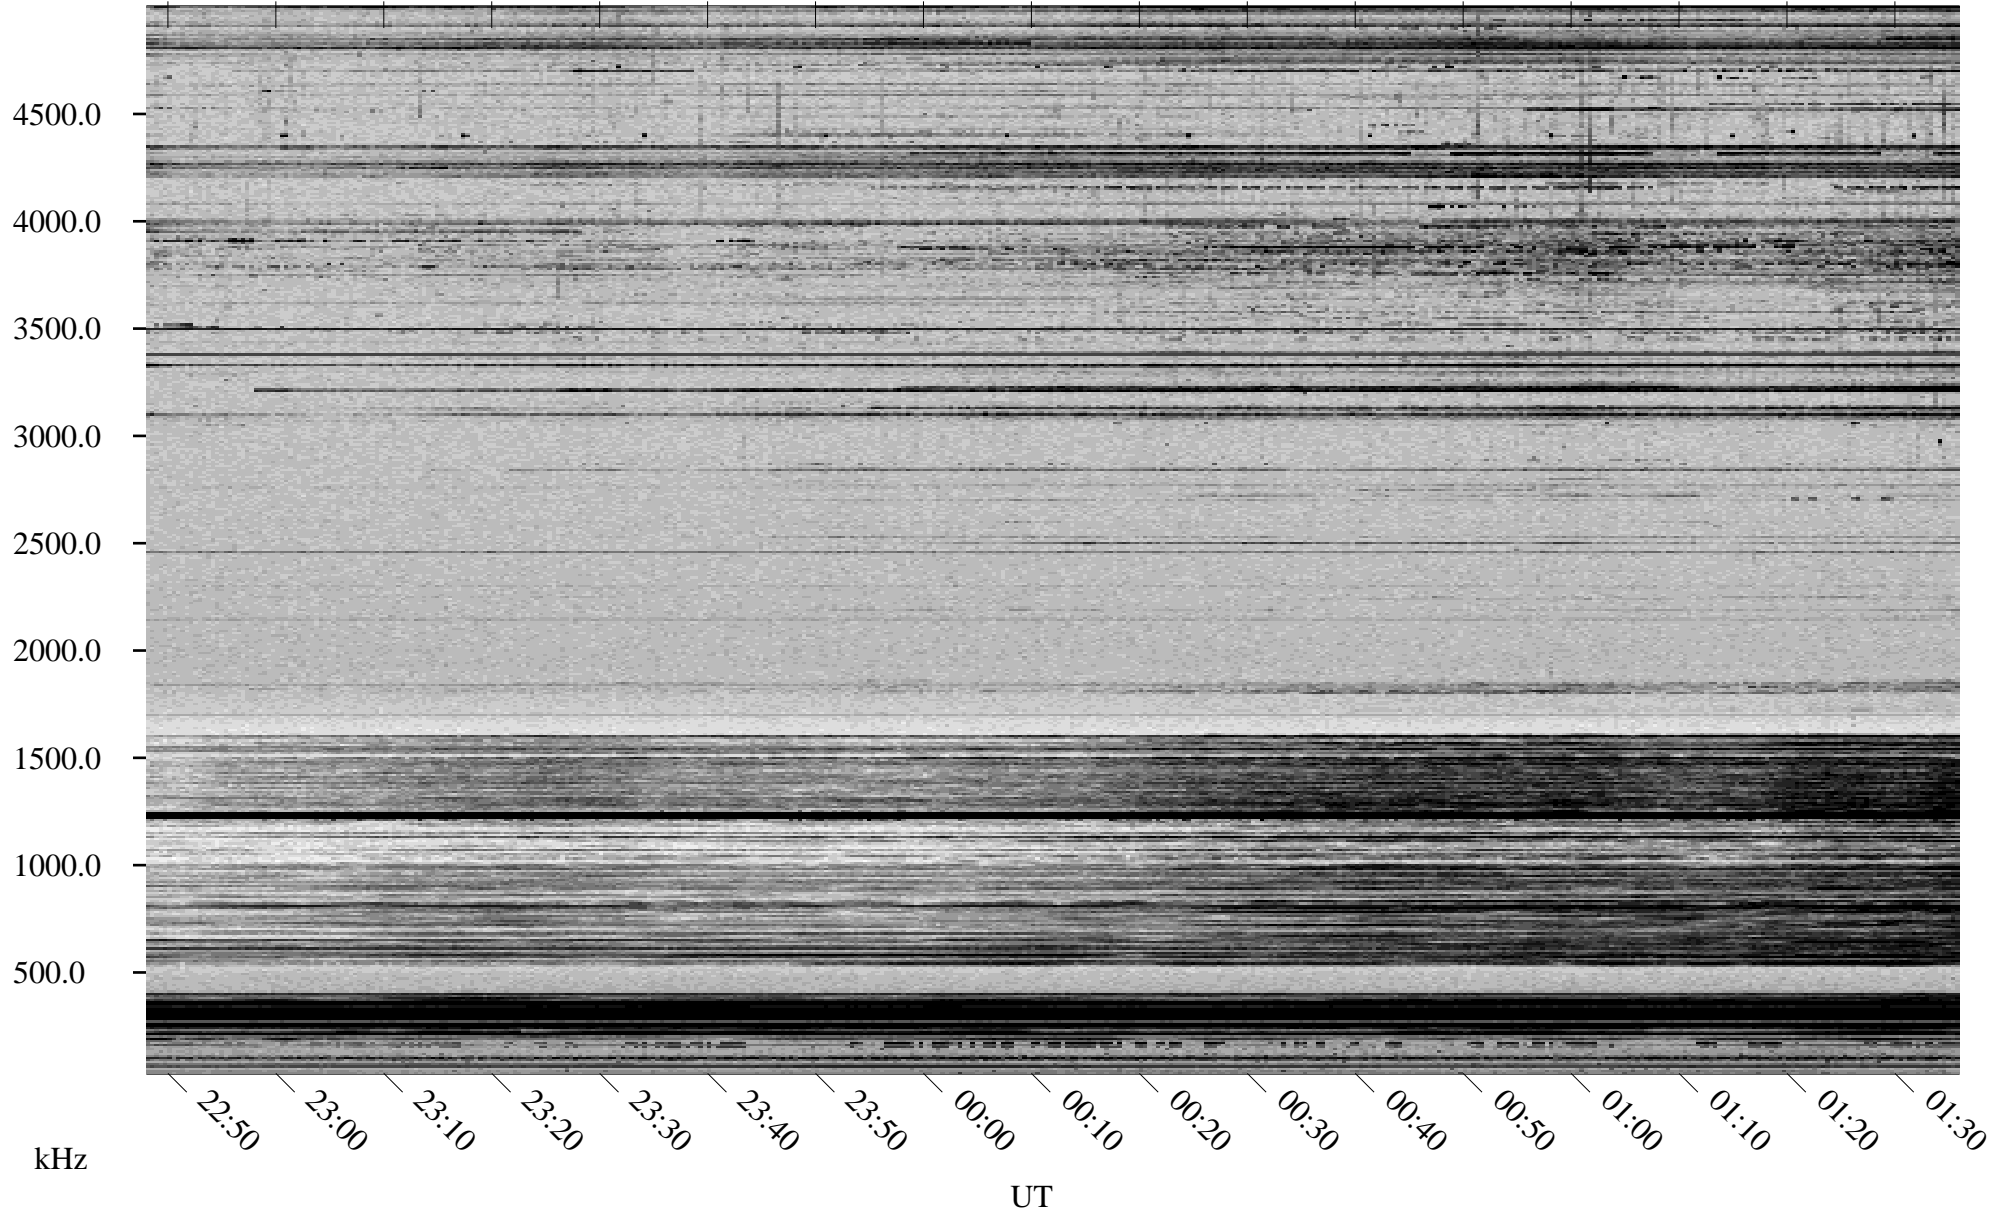

# 01/24/1998 Churchill, Manitoba

Linear Scale    Black = 161    White = 15

ch98024l.r00m max\_12

Page 1

# 01/24/1998 Churchill, Manitoba

Linear Scale    Black = 161    White = 15

ch98024l.r00m max\_12

Page 2

# 01/25/1998 Churchill, Manitoba

Linear Scale    Black = 161    White = 15

ch98024l.r00m max\_12

Page 3

# 01/25/1998 Churchill, Manitoba

Linear Scale    Black = 161    White = 15

ch98024l.r00m max\_12

Page 4