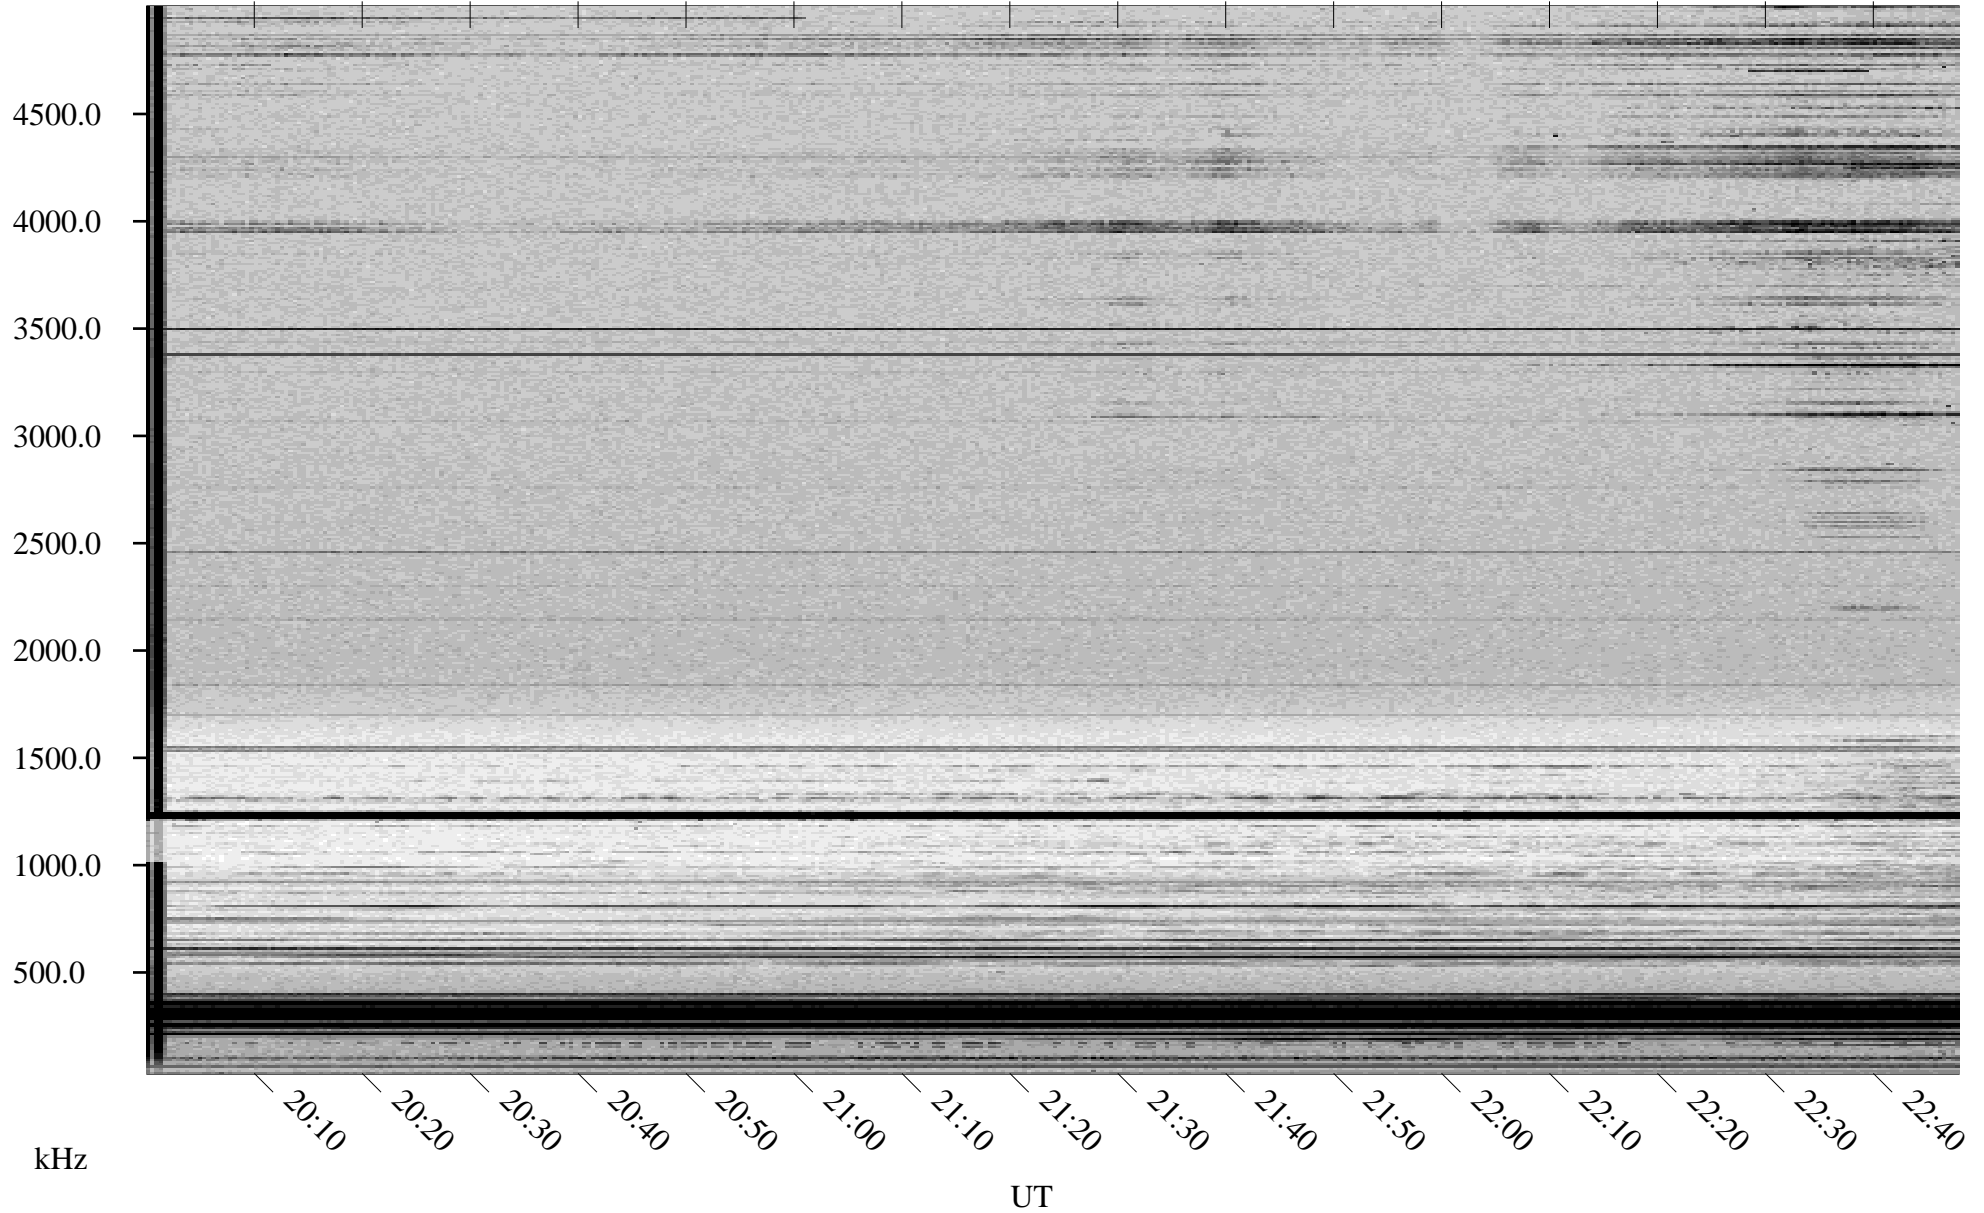

# 01/24/1998 Churchill, Manitoba

Linear Scale    Black = 161    White = 15

ch98024l.r00m max\_12

Page 1

# 01/24/1998 Churchill, Manitoba

Linear Scale    Black = 161    White = 15

ch98024l.r00m max\_12

Page 2

# 01/25/1998 Churchill, Manitoba

Linear Scale    Black = 161    White = 15

ch98024l.r00m max\_12

Page 3

# 01/25/1998 Churchill, Manitoba

Linear Scale    Black = 161    White = 15

ch98024l.r00m max\_12

Page 4