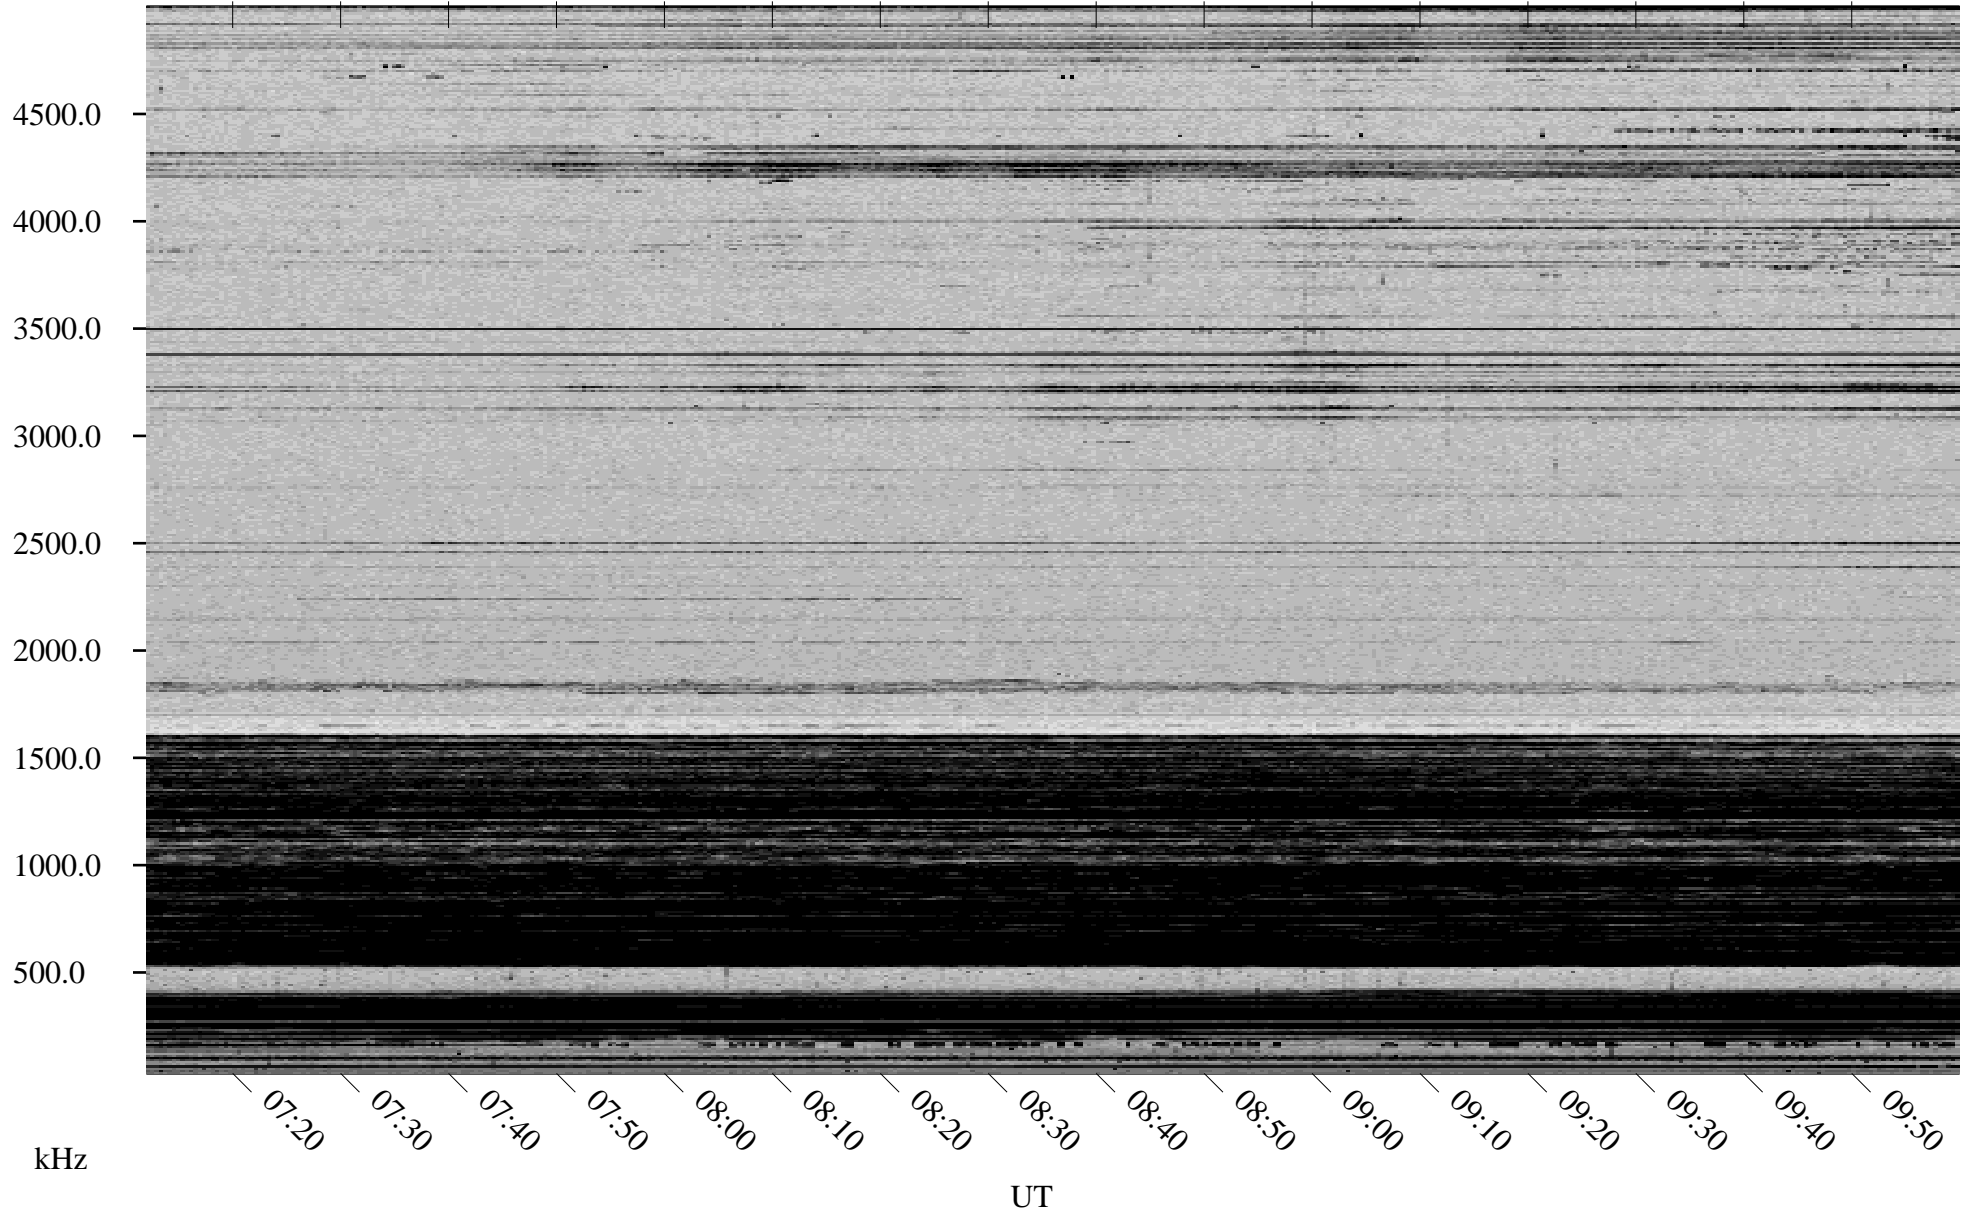

# 01/24/1998 Churchill, Manitoba

Linear Scale    Black = 161    White = 15

ch98024l.r00m max\_12

Page 1

# 01/25/1998 Churchill, Manitoba

Linear Scale    Black = 161    White = 15

ch98024l.r00m max\_12

Page 3

# 01/25/1998 Churchill, Manitoba

Linear Scale    Black = 161    White = 15

ch98024l.r00m max\_12

Page 4

# 01/25/1998 Churchill, Manitoba

Linear Scale    Black = 161    White = 15

ch98024l.r00m max\_12

Page 5