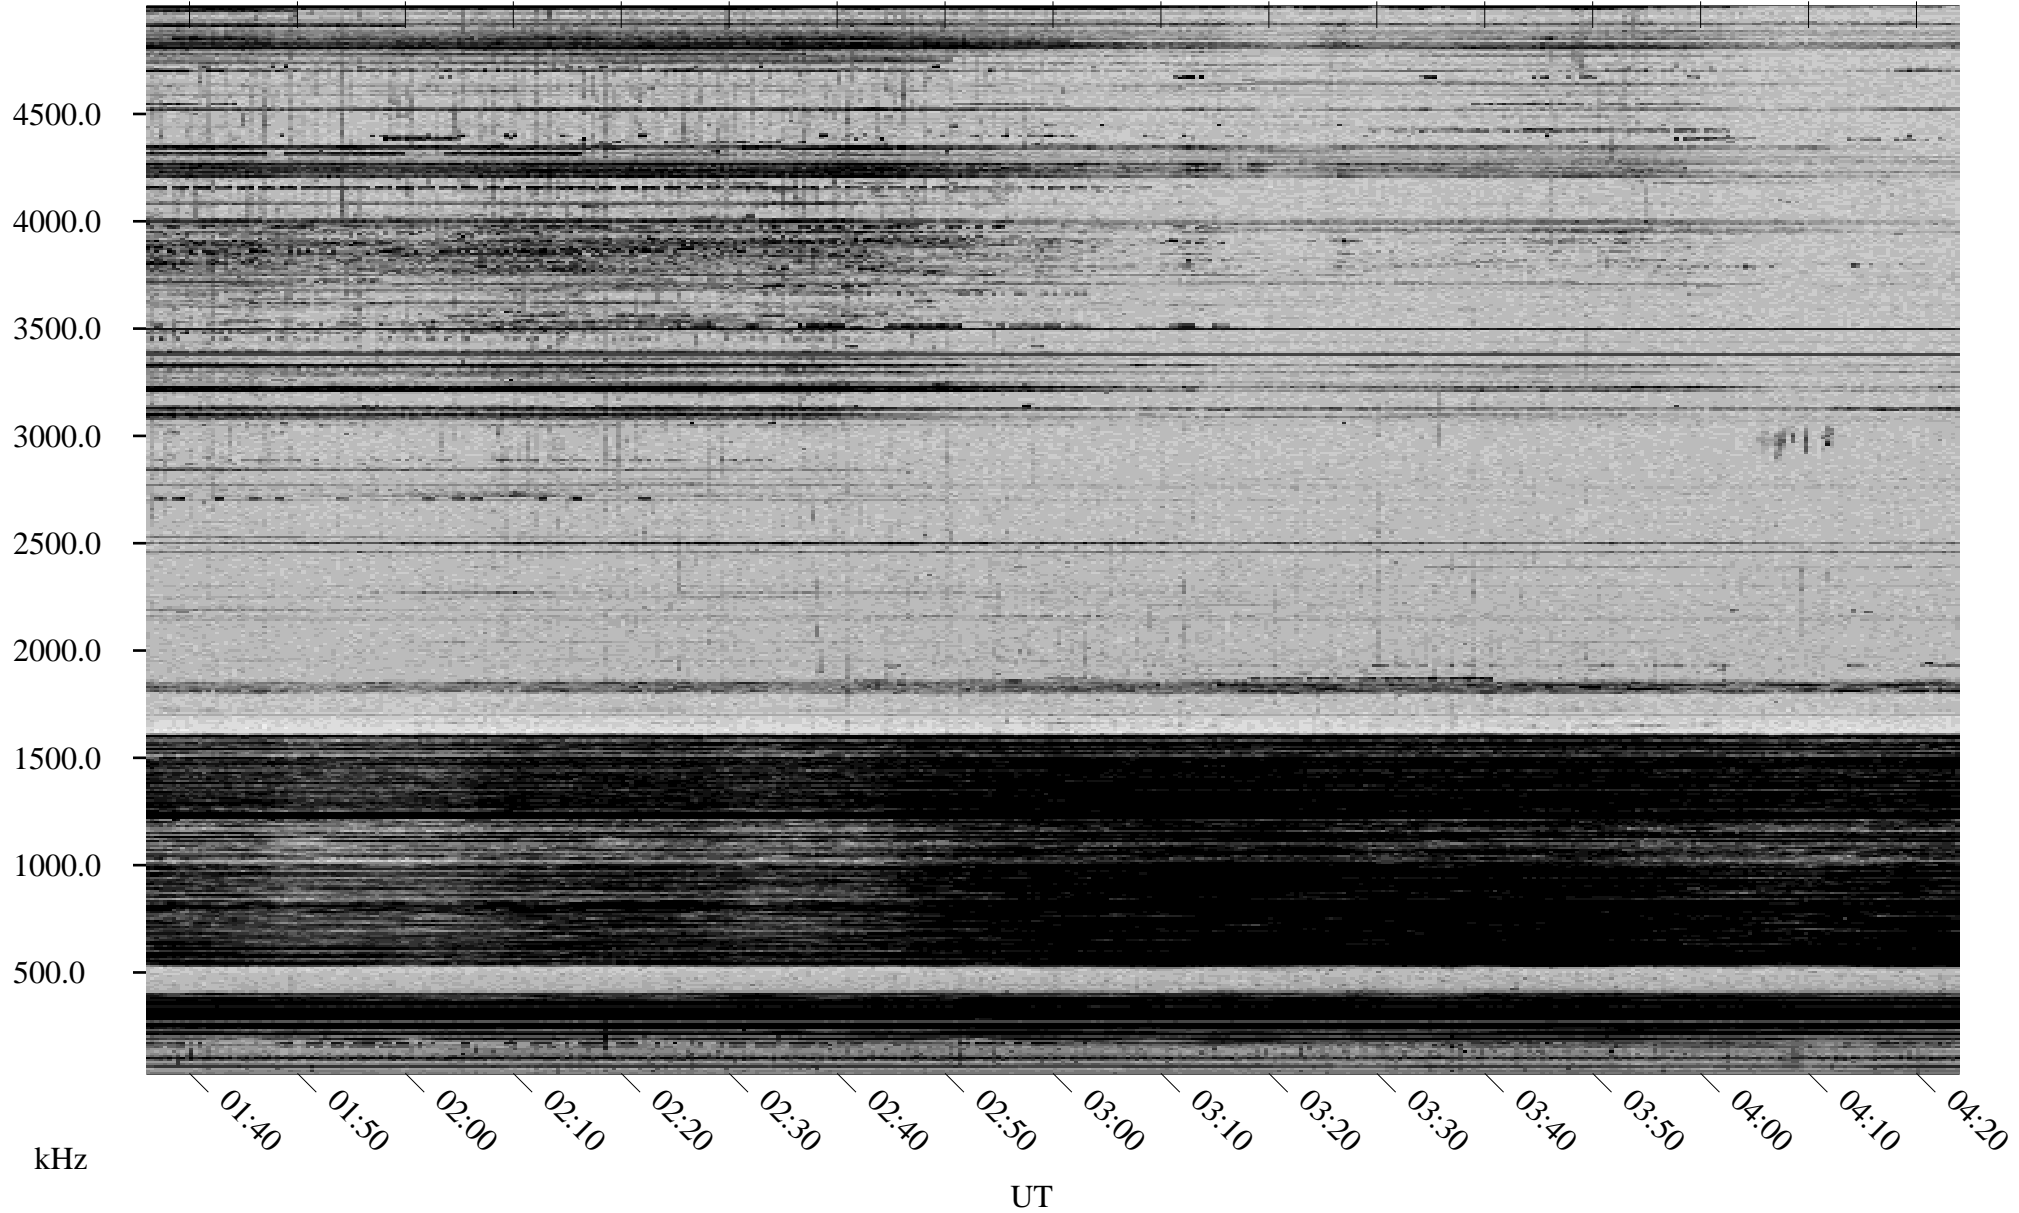

# 01/24/1998 Churchill, Manitoba

Linear Scale    Black = 161    White = 15

ch98024l.r00m max\_12

Page 1

# 01/24/1998 Churchill, Manitoba

Linear Scale    Black = 161    White = 15

ch98024l.r00m max\_12

Page 2

# 01/25/1998 Churchill, Manitoba

Linear Scale    Black = 161    White = 15

ch98024l.r00m max\_12

Page 3

# 01/25/1998 Churchill, Manitoba

Linear Scale    Black = 161    White = 15

ch98024l.r00m max\_12

Page 4