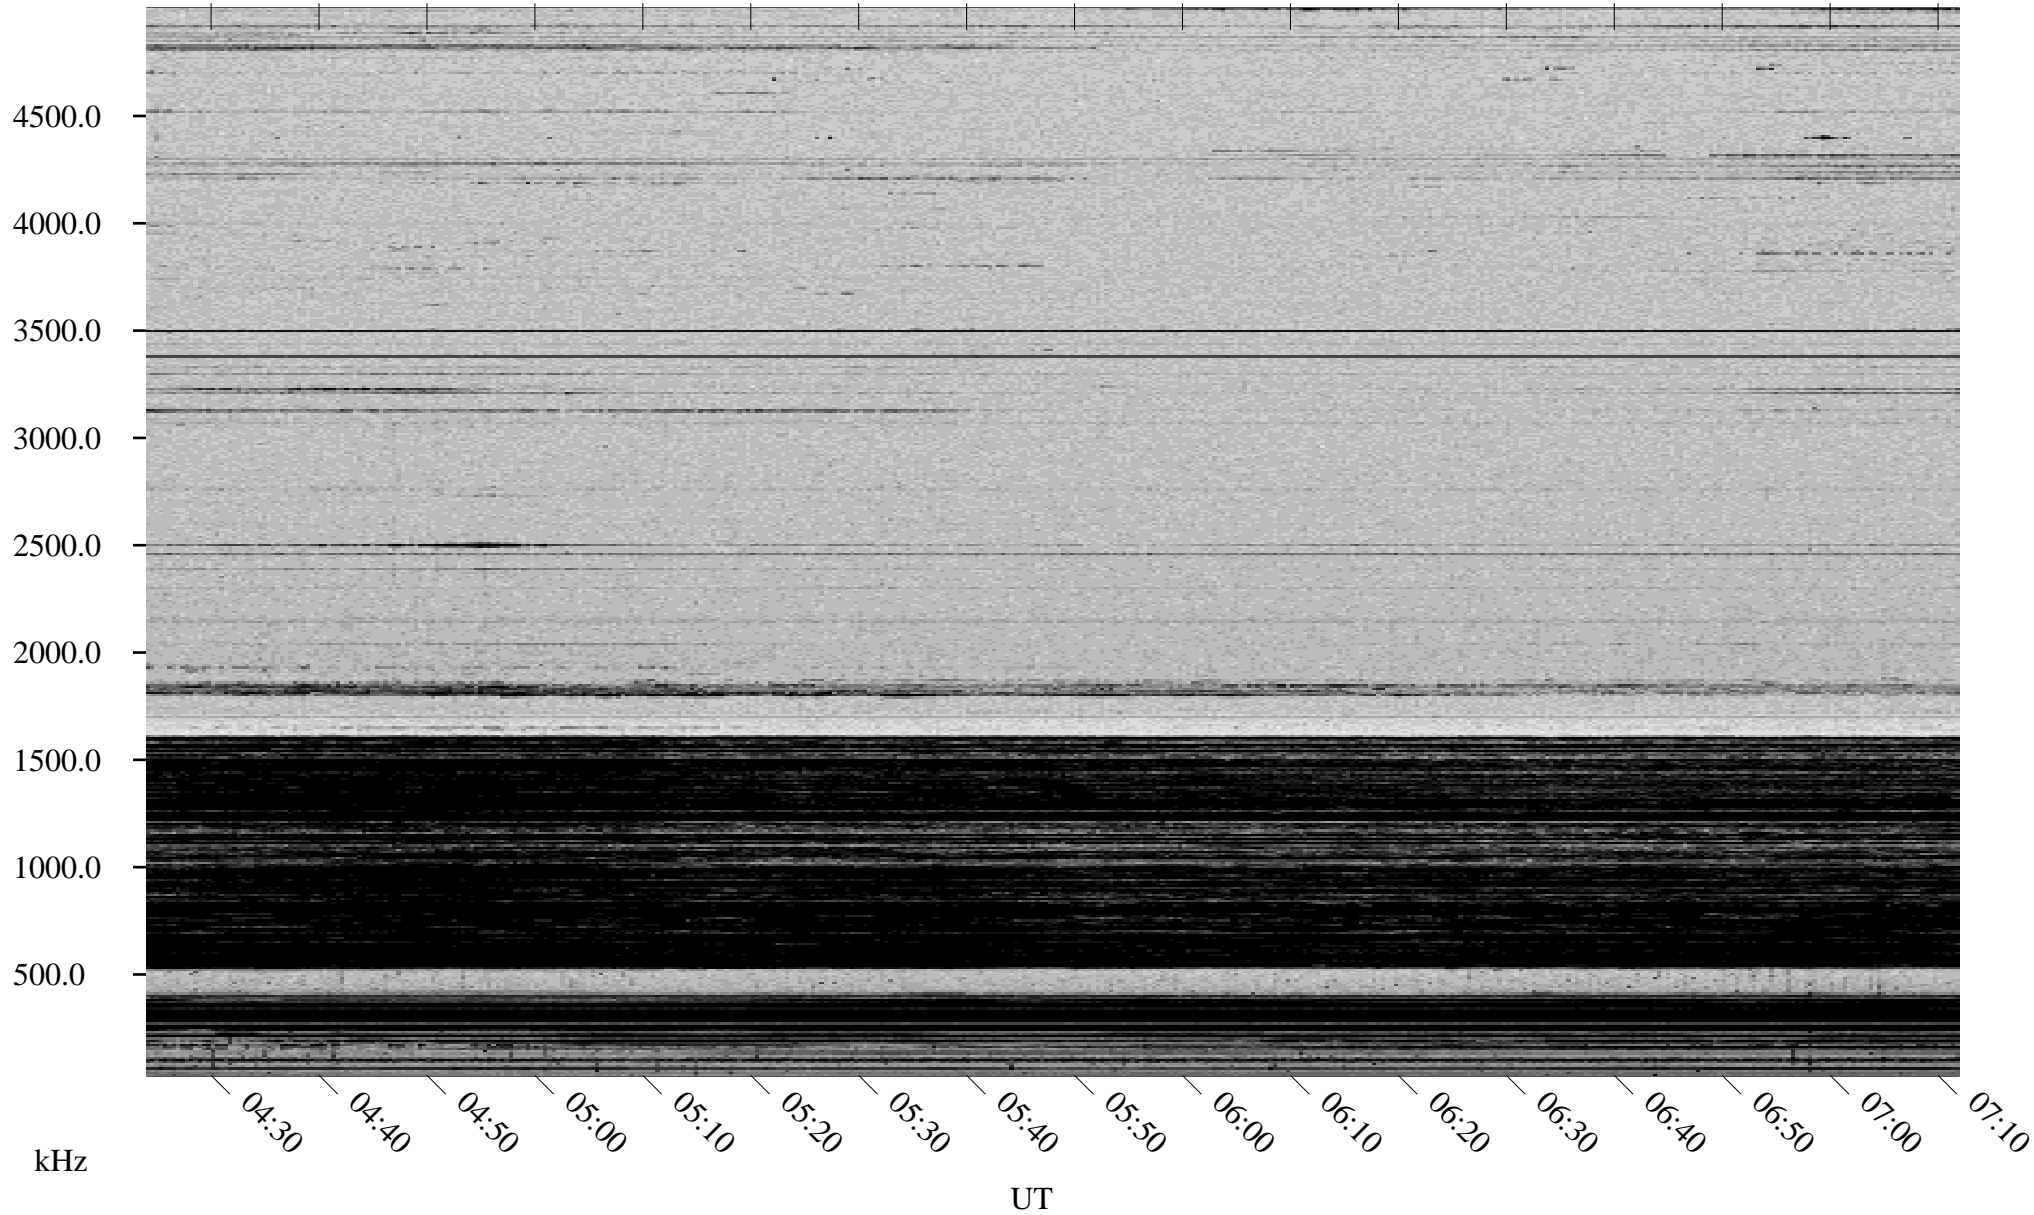

# 01/24/1998 Churchill, Manitoba

Linear Scale    Black = 161    White = 15

ch98024l.r00m max\_12

Page 1

# 01/24/1998 Churchill, Manitoba

Linear Scale    Black = 161    White = 15

ch98024l.r00m max\_12

Page 2

# 01/25/1998 Churchill, Manitoba

Linear Scale    Black = 161    White = 15

ch98024l.r00m max\_12

Page 3

# 01/25/1998 Churchill, Manitoba

Linear Scale    Black = 161    White = 15

ch98024l.r00m max\_12

Page 4