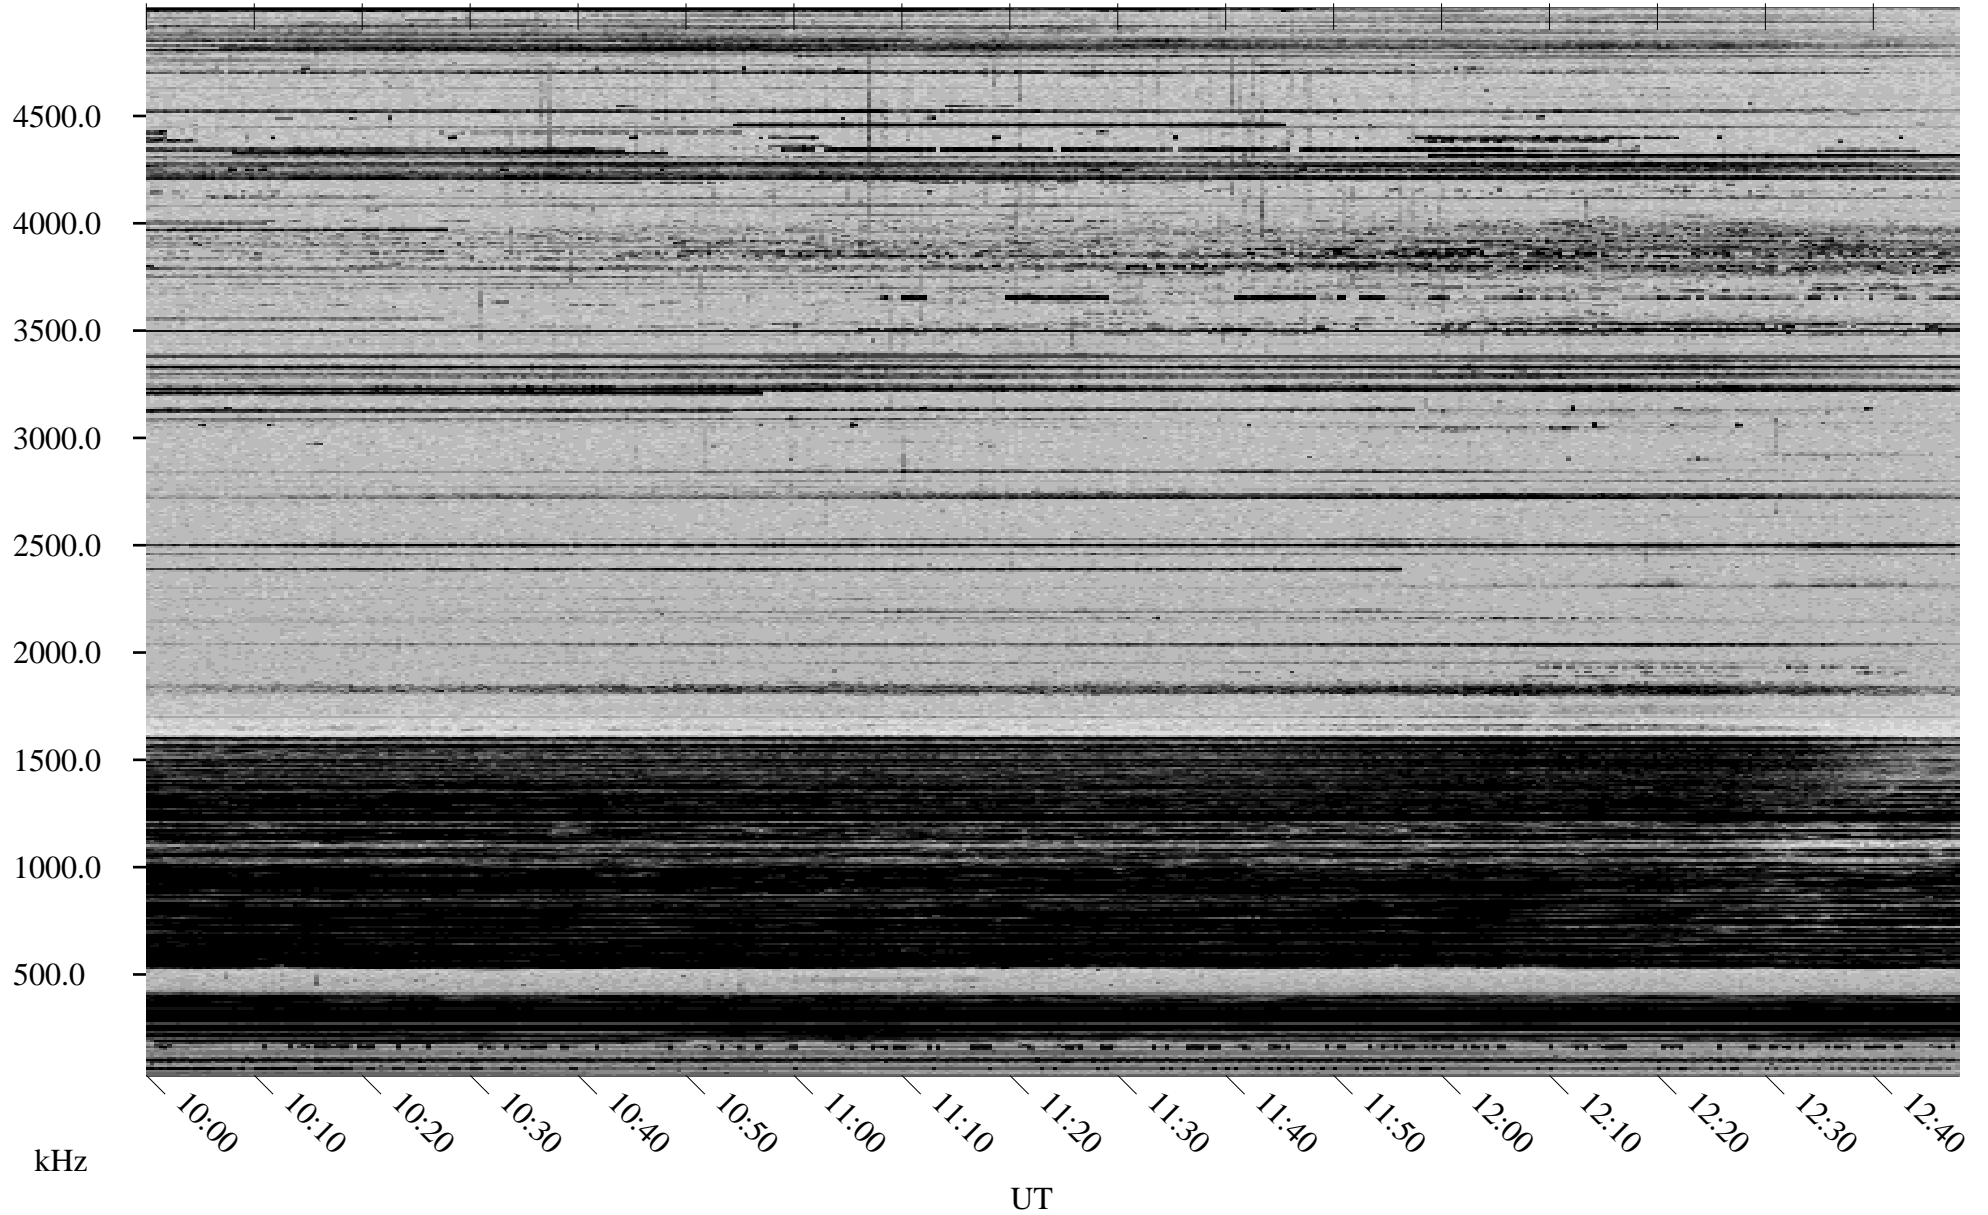

# 01/25/1998 Churchill, Manitoba

Linear Scale    Black = 161    White = 15

ch98024l.r00m max\_12

Page 5

# 01/25/1998 Churchill, Manitoba

Linear Scale    Black = 161    White = 15

ch98024l.r00m max\_12

Page 6

# 01/25/1998 Churchill, Manitoba

Linear Scale Black = 161 White = 15

ch98024l.r00m max\_12

Page 7