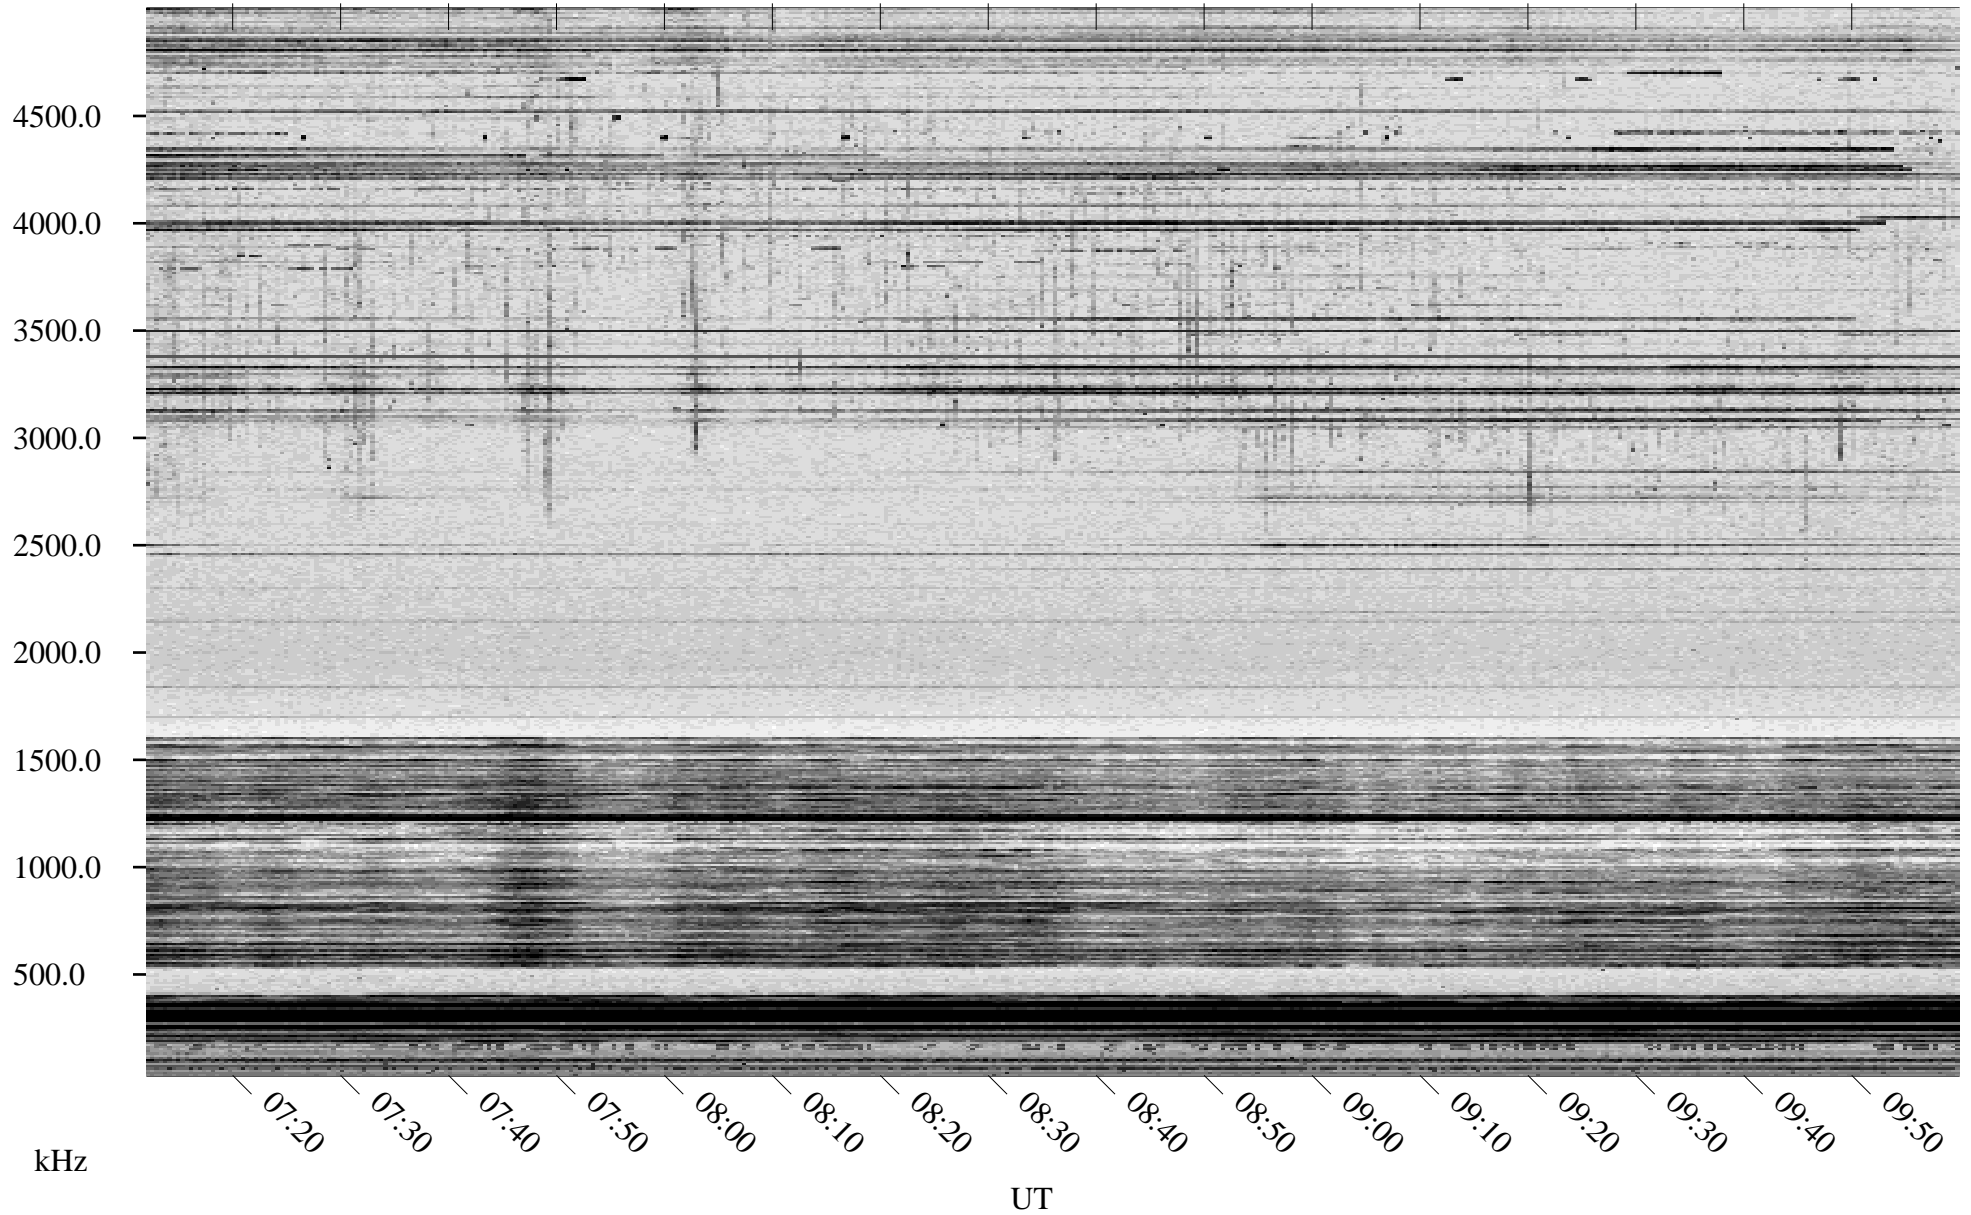

01/25/1998 Churchill, Manitoba

Linear Scale Black = 161 White = 15

ch980251.r00m max_12

Page 1

01/25/1998 Churchill, Manitoba

Linear Scale Black = 161 White = 15

ch980251.r00m max_12

Page 2

01/26/1998 Churchill, Manitoba

Linear Scale Black = 161 White = 15

ch980251l.r00m max_12

Page 3

01/26/1998 Churchill, Manitoba

Linear Scale Black = 161 White = 15

ch980251.r00m max_12

Page 4

01/26/1998 Churchill, Manitoba

Linear Scale Black = 161 White = 15

ch980251.r00m max_12

Page 5

01/26/1998 Churchill, Manitoba

Linear Scale Black = 161 White = 15

ch980251.r00m max_12

Page 6

01/26/1998 Churchill, Manitoba

Linear Scale Black = 161 White = 15

ch980251.r00m max_12

Page 7

01/26/1998 Churchill, Manitoba

Linear Scale Black = 161 White = 15

ch980251.r00m max_12

Page 8