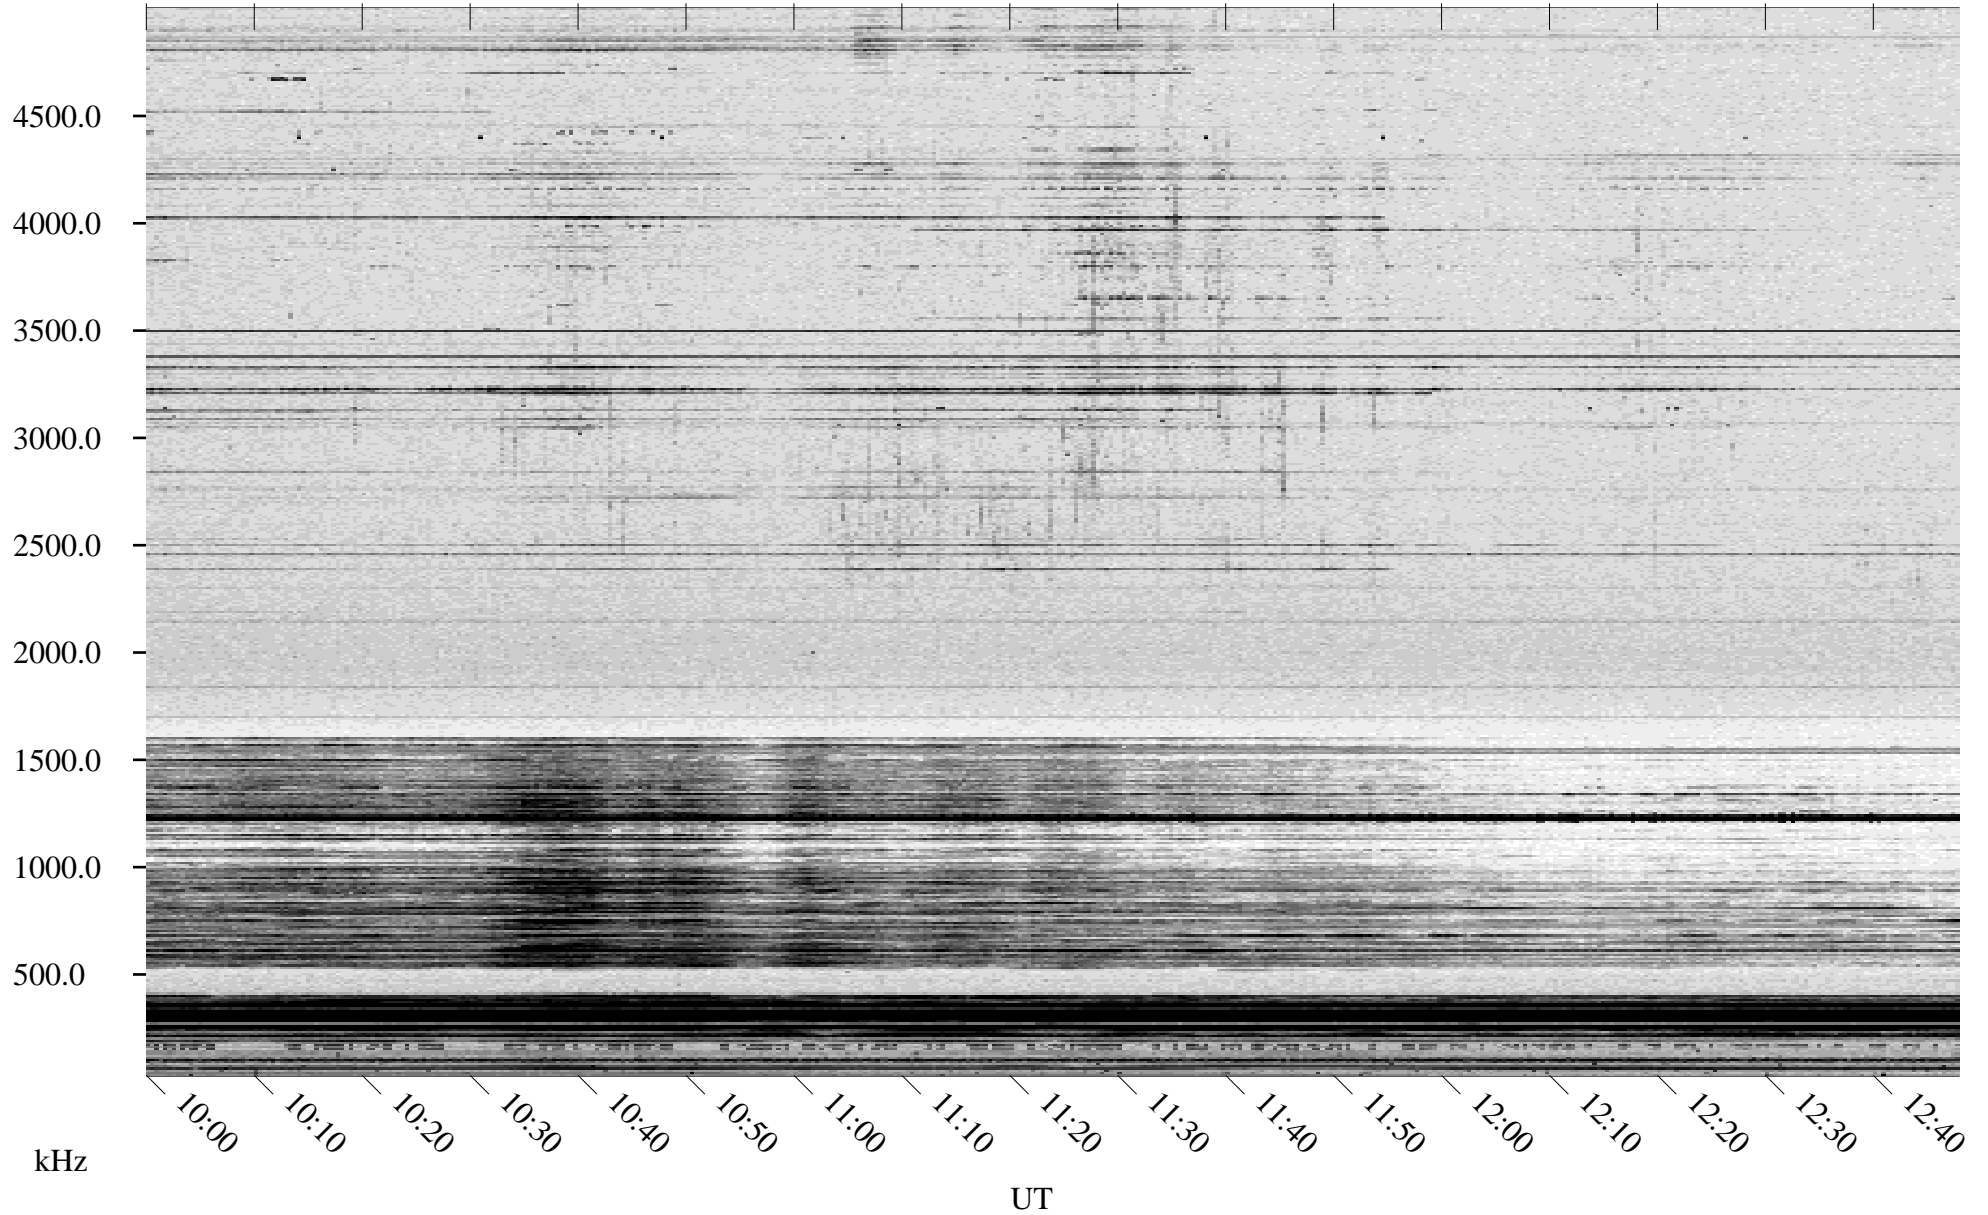

01/25/1998 Churchill, Manitoba

Linear Scale Black = 161 White = 15

ch980251.r00m max_12

Page 1

01/25/1998 Churchill, Manitoba

Linear Scale Black = 161 White = 15

ch980251.r00m max_12

Page 2

01/26/1998 Churchill, Manitoba

Linear Scale Black = 161 White = 15

ch980251l.r00m max_12

Page 3

01/26/1998 Churchill, Manitoba

Linear Scale Black = 161 White = 15

ch980251.r00m max_12

Page 4

01/26/1998 Churchill, Manitoba

Linear Scale Black = 161 White = 15

ch980251.r00m max_12

Page 5

01/26/1998 Churchill, Manitoba

Linear Scale Black = 161 White = 15

ch980251.r00m max_12

Page 6

01/26/1998 Churchill, Manitoba

Linear Scale Black = 161 White = 15

ch980251.r00m max_12

Page 7

01/26/1998 Churchill, Manitoba

Linear Scale Black = 161 White = 15

ch980251.r00m max_12

Page 8