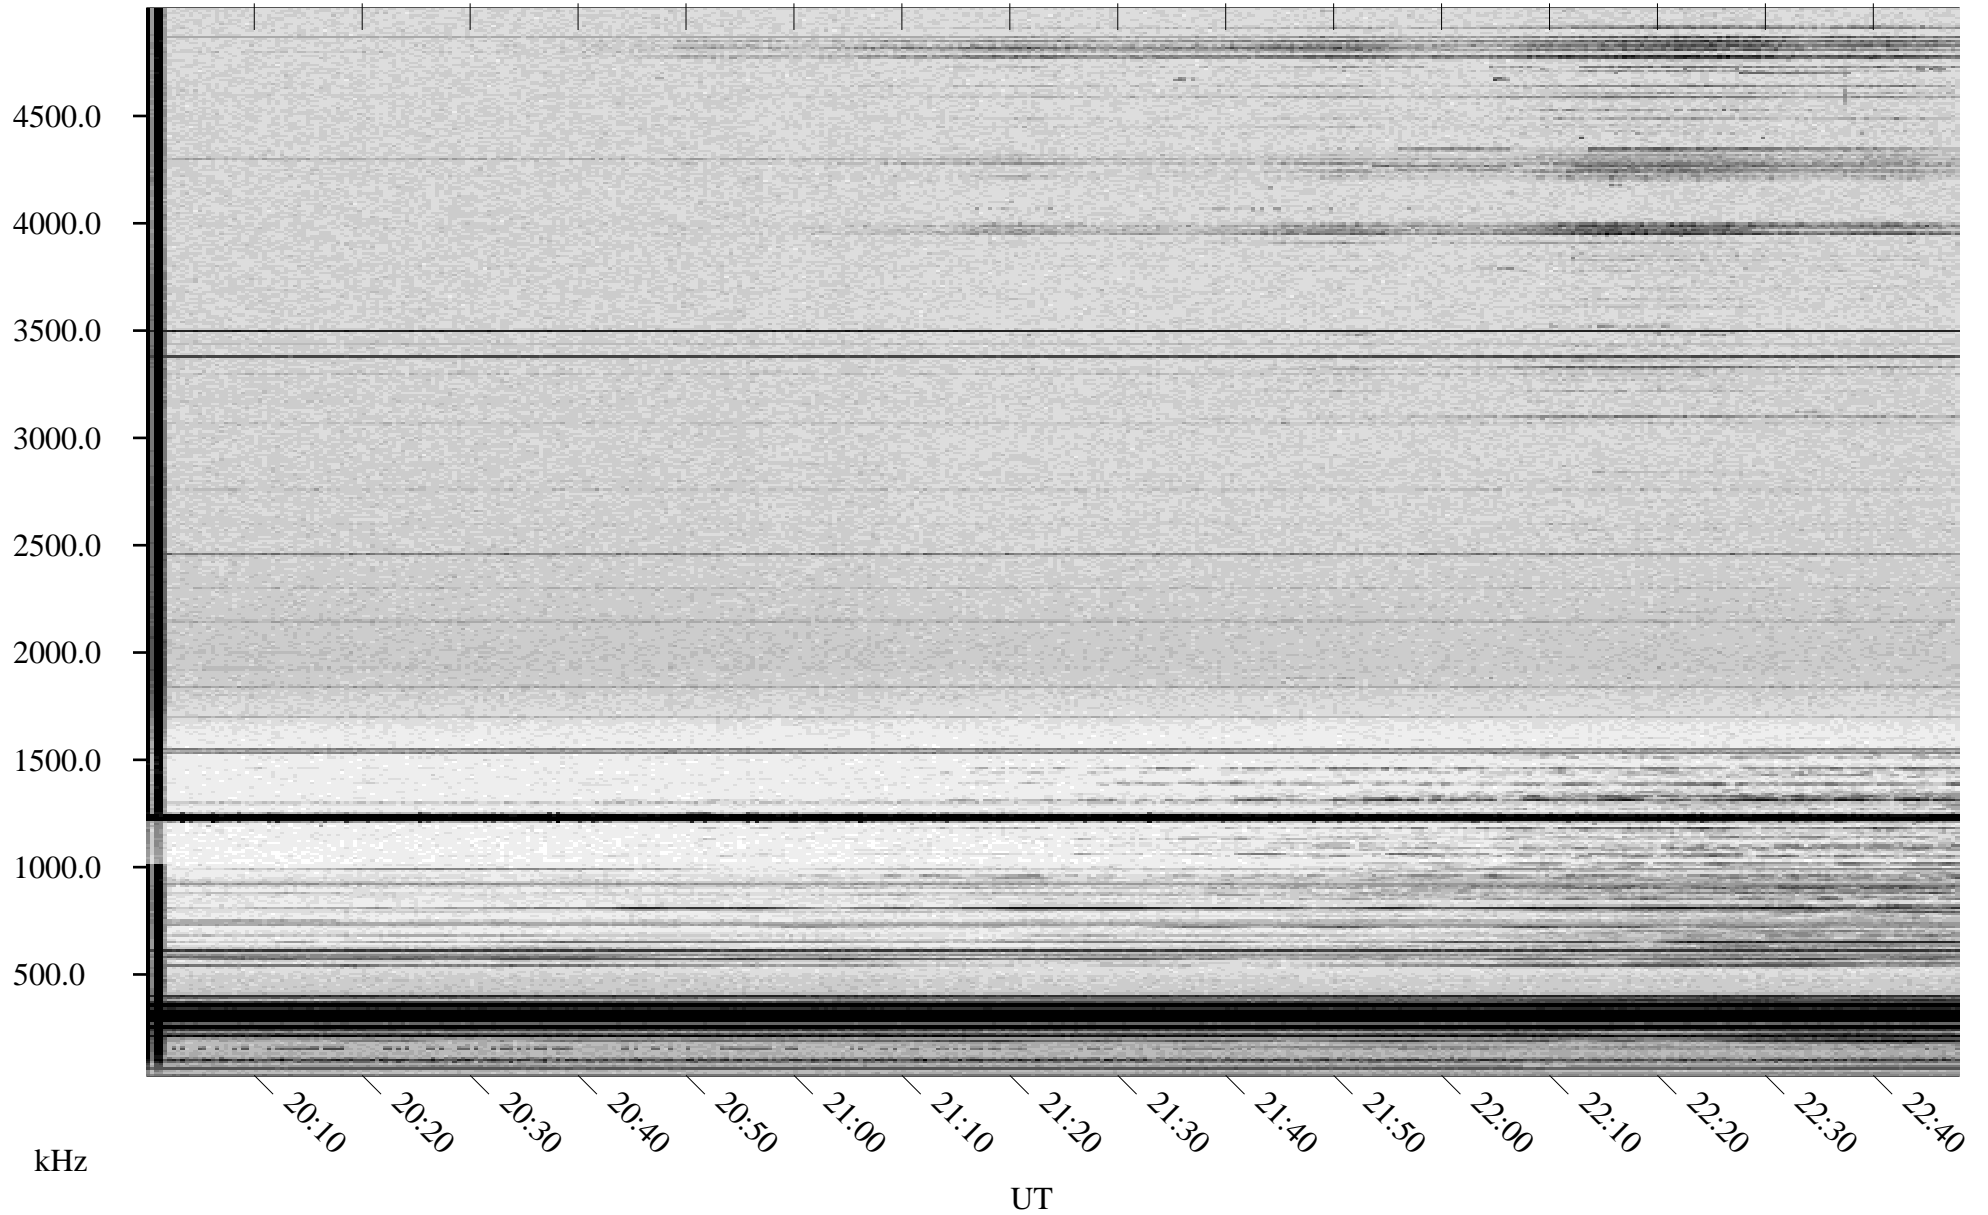

01/25/1998 Churchill, Manitoba

Linear Scale Black = 161 White = 15

ch980251.r00m max_12

Page 1

01/25/1998 Churchill, Manitoba

Linear Scale Black = 161 White = 15

ch980251.r00m max_12

Page 2

01/26/1998 Churchill, Manitoba

Linear Scale Black = 161 White = 15

ch980251l.r00m max_12

Page 3

01/26/1998 Churchill, Manitoba

Linear Scale Black = 161 White = 15

ch980251.r00m max_12

Page 4

01/26/1998 Churchill, Manitoba

Linear Scale Black = 161 White = 15

ch980251.r00m max_12

Page 5

01/26/1998 Churchill, Manitoba

Linear Scale Black = 161 White = 15

ch980251.r00m max_12

Page 6

01/26/1998 Churchill, Manitoba

Linear Scale Black = 161 White = 15

ch980251.r00m max_12

Page 7

01/26/1998 Churchill, Manitoba

Linear Scale Black = 161 White = 15

ch980251.r00m max_12

Page 8