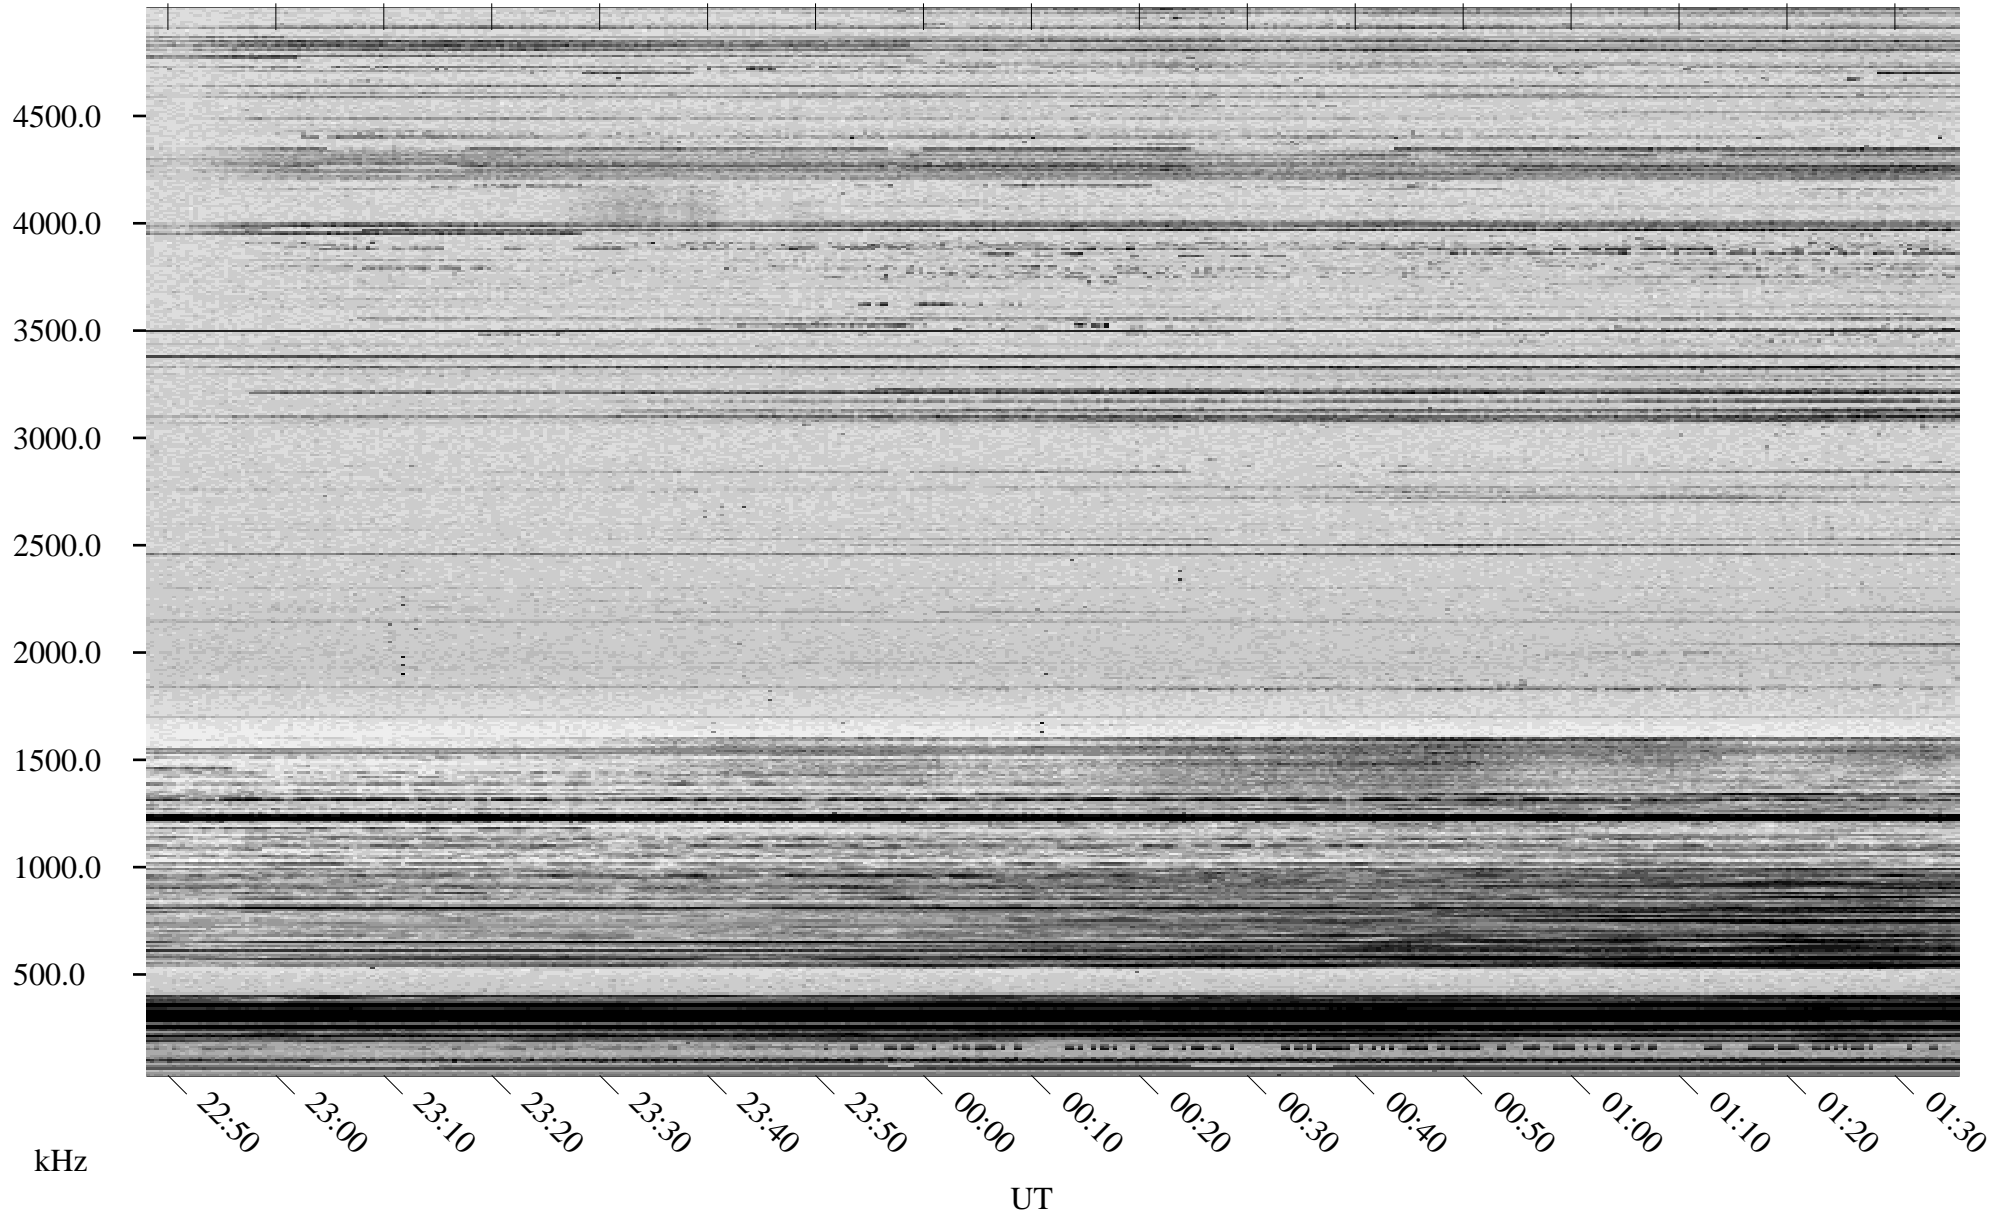

01/25/1998 Churchill, Manitoba

Linear Scale Black = 161 White = 15

ch980251.r00m max_12

Page 1

01/25/1998 Churchill, Manitoba

Linear Scale Black = 161 White = 15

ch980251.r00m max_12

Page 2

01/26/1998 Churchill, Manitoba

Linear Scale Black = 161 White = 15

ch980251l.r00m max_12

Page 3

01/26/1998 Churchill, Manitoba

Linear Scale Black = 161 White = 15

ch980251.r00m max_12

Page 4

01/26/1998 Churchill, Manitoba

Linear Scale Black = 161 White = 15

ch980251.r00m max_12

Page 5

01/26/1998 Churchill, Manitoba

Linear Scale Black = 161 White = 15

ch980251.r00m max_12

Page 6

01/26/1998 Churchill, Manitoba

Linear Scale Black = 161 White = 15

ch980251.r00m max_12

Page 7

01/26/1998 Churchill, Manitoba

Linear Scale Black = 161 White = 15

ch980251.r00m max_12

Page 8