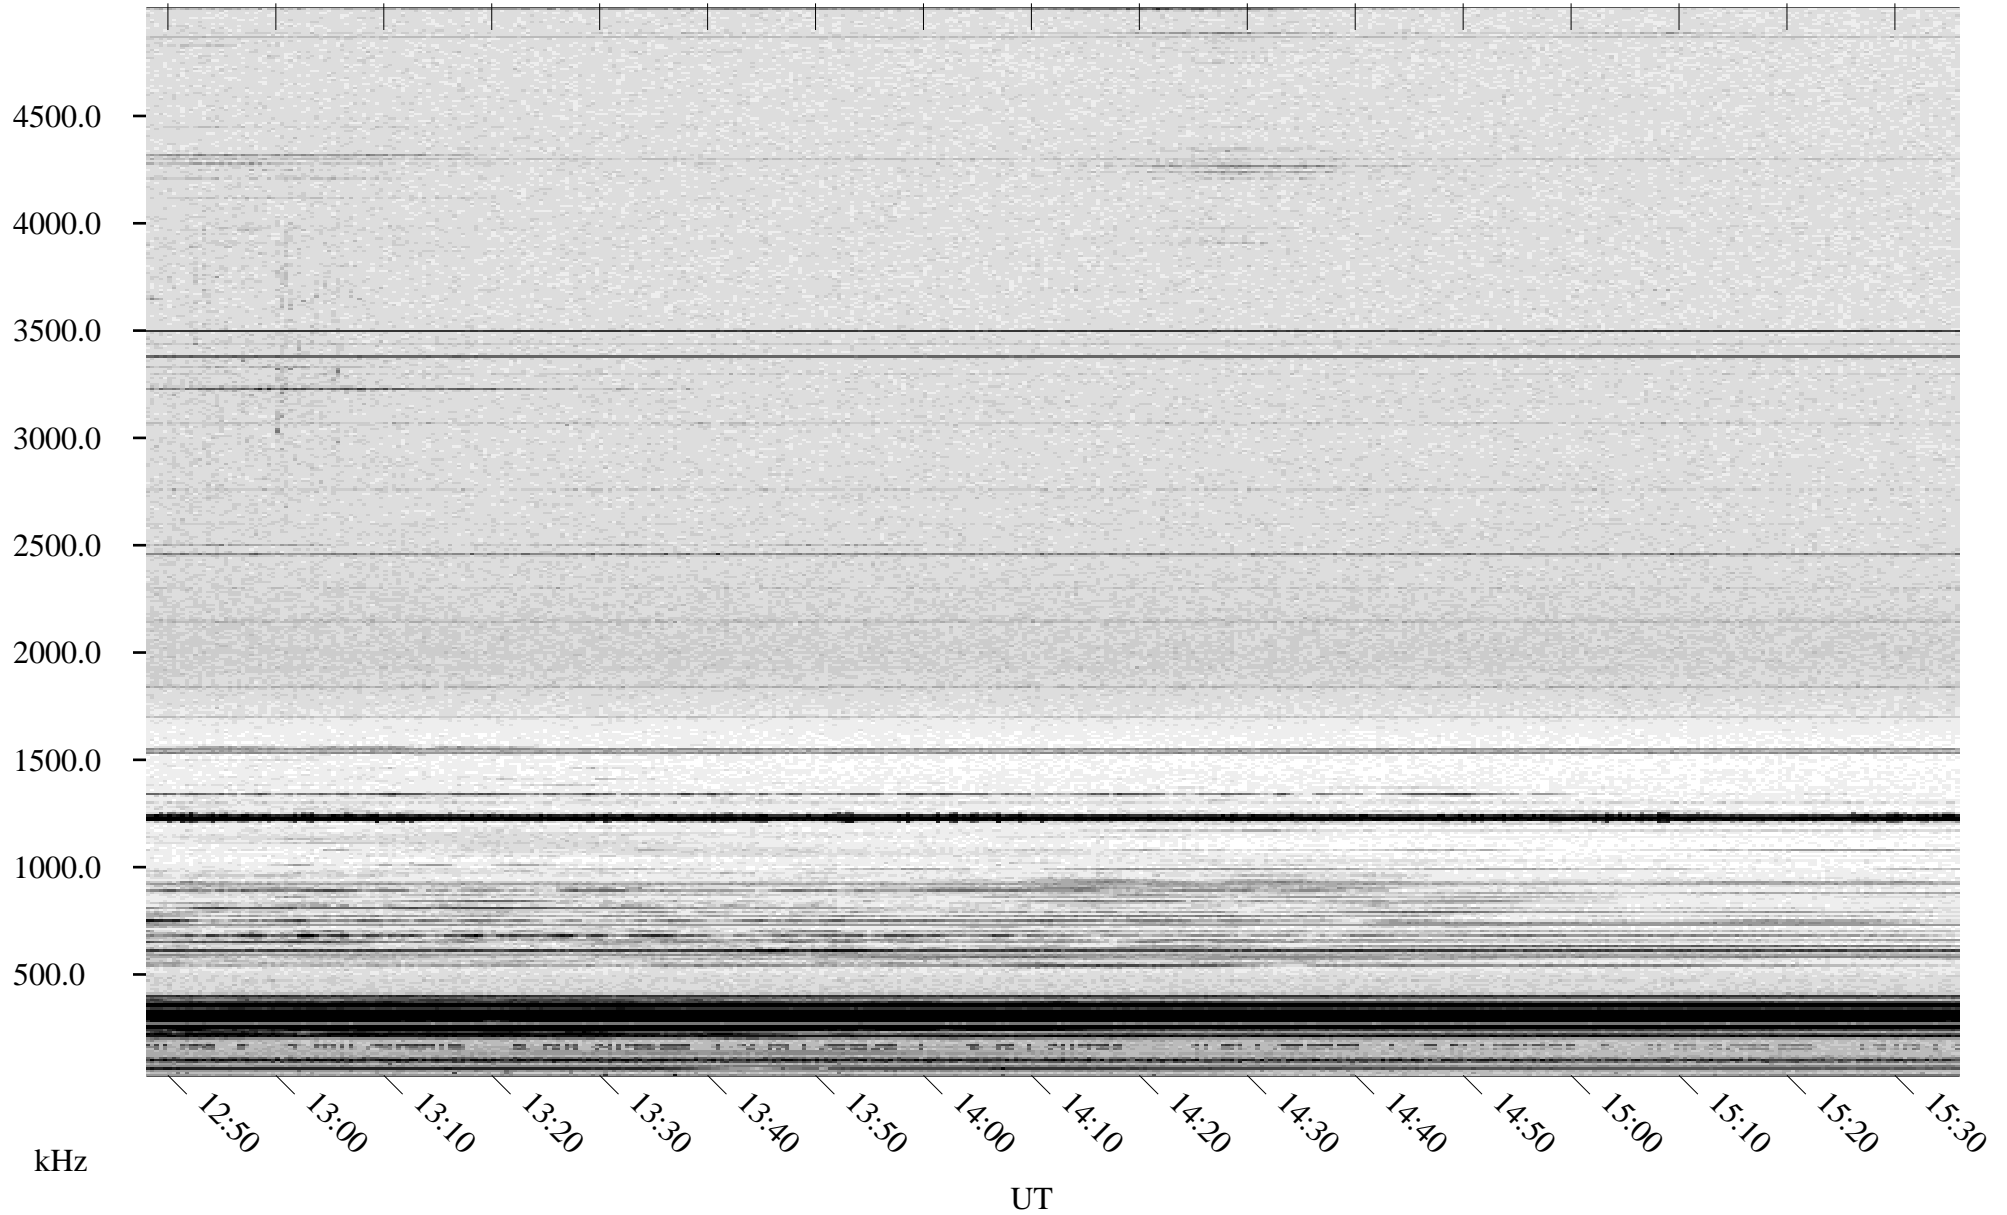

01/25/1998 Churchill, Manitoba

Linear Scale Black = 161 White = 15

ch980251.r00m max_12

Page 1

01/25/1998 Churchill, Manitoba

Linear Scale Black = 161 White = 15

ch980251.r00m max_12

Page 2

01/26/1998 Churchill, Manitoba

Linear Scale Black = 161 White = 15

ch980251l.r00m max_12

Page 3

01/26/1998 Churchill, Manitoba

Linear Scale Black = 161 White = 15

ch980251.r00m max_12

Page 4

01/26/1998 Churchill, Manitoba

Linear Scale Black = 161 White = 15

ch980251.r00m max_12

Page 5

01/26/1998 Churchill, Manitoba

Linear Scale Black = 161 White = 15

ch980251.r00m max_12

Page 6

01/26/1998 Churchill, Manitoba

Linear Scale Black = 161 White = 15

ch980251.r00m max_12

Page 7

01/26/1998 Churchill, Manitoba

Linear Scale Black = 161 White = 15

ch980251.r00m max_12

Page 8