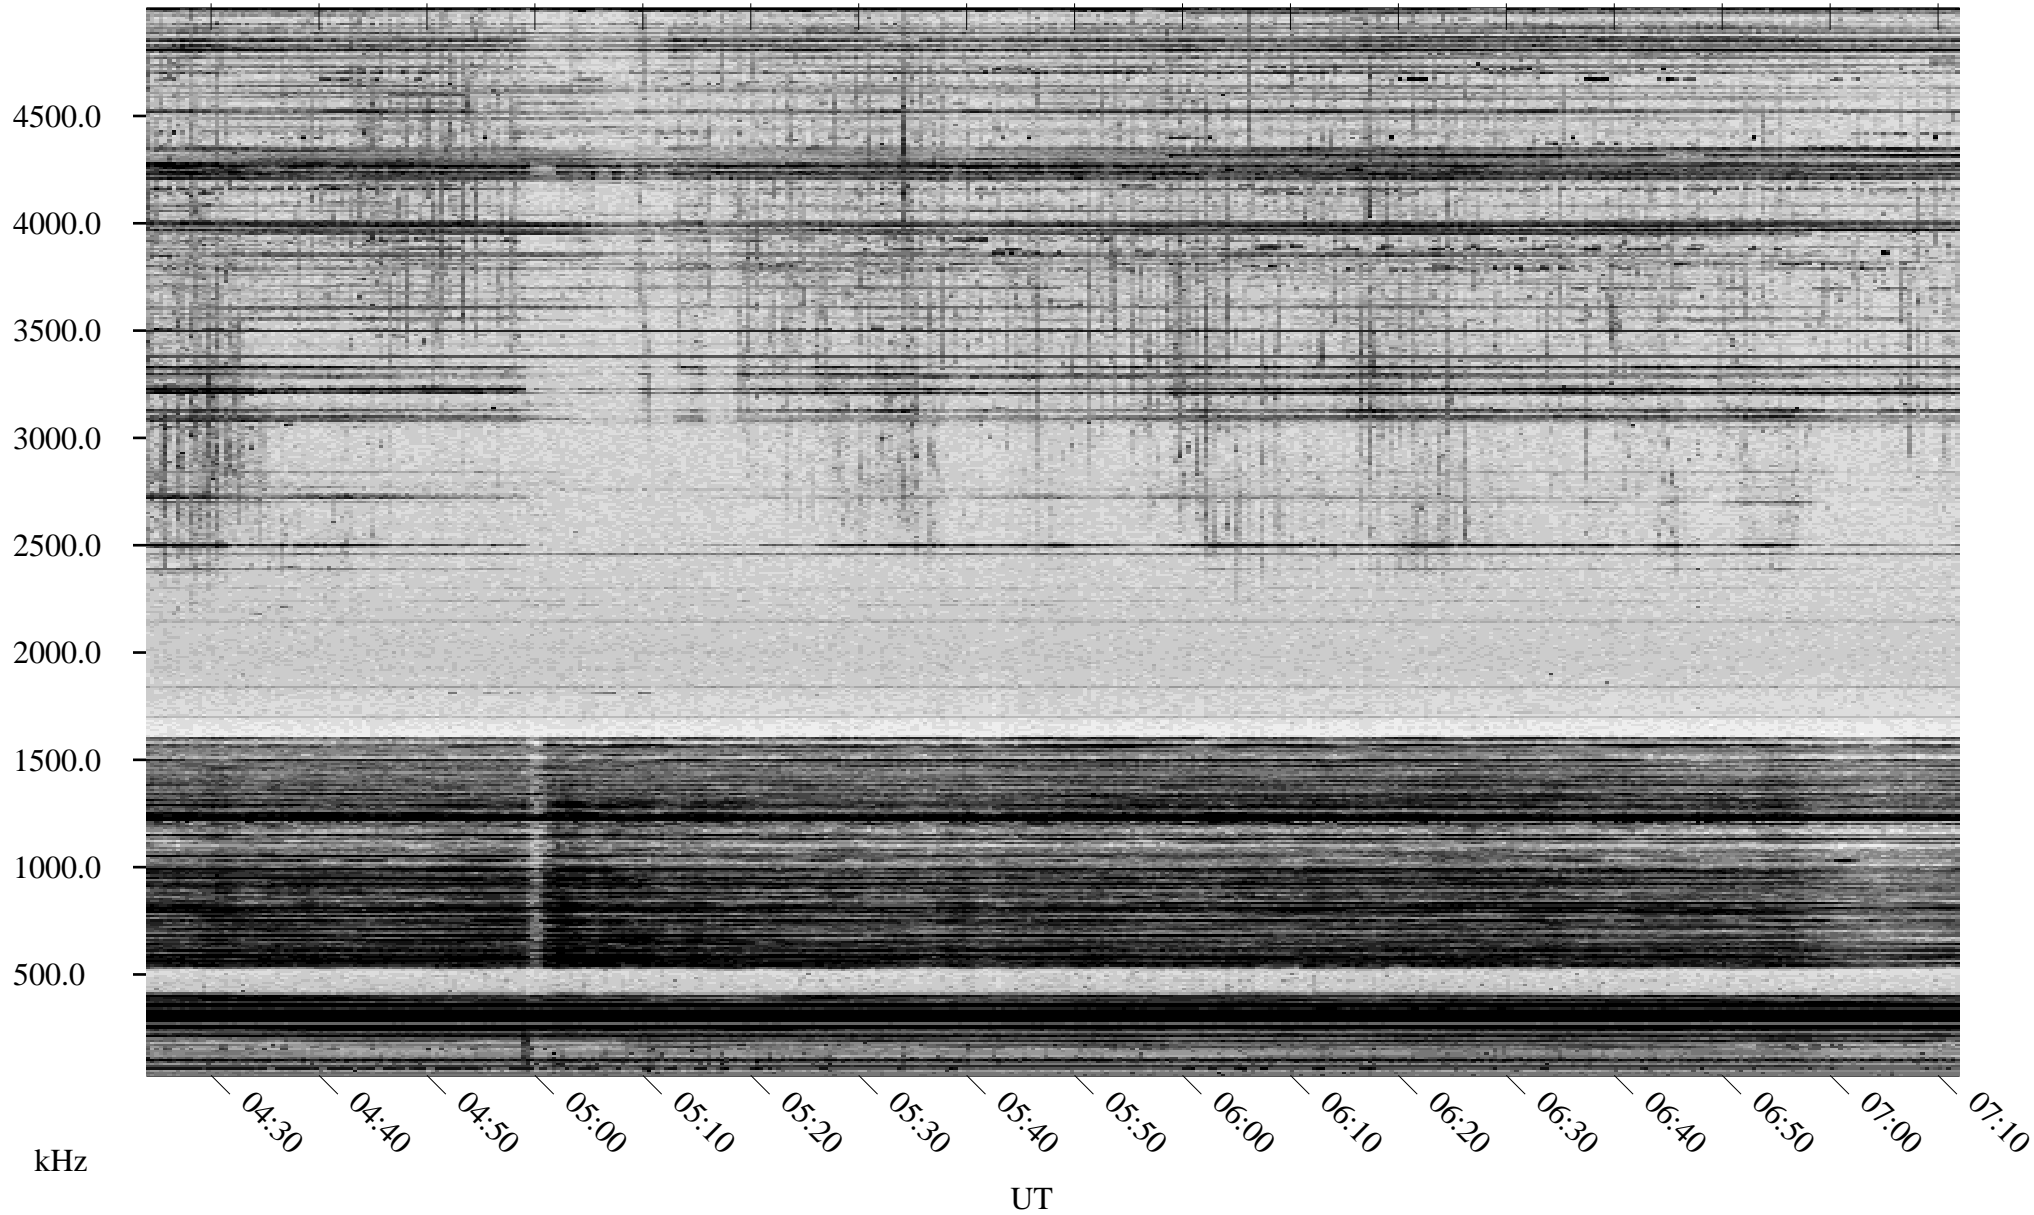

01/25/1998 Churchill, Manitoba

Linear Scale Black = 161 White = 15

ch980251.r00m max_12

Page 1

01/25/1998 Churchill, Manitoba

Linear Scale Black = 161 White = 15

ch980251.r00m max_12

Page 2

01/26/1998 Churchill, Manitoba

Linear Scale Black = 161 White = 15

ch980251l.r00m max_12

Page 3

01/26/1998 Churchill, Manitoba

Linear Scale Black = 161 White = 15

ch980251.r00m max_12

Page 4

01/26/1998 Churchill, Manitoba

Linear Scale Black = 161 White = 15

ch980251.r00m max_12

Page 5

01/26/1998 Churchill, Manitoba

Linear Scale Black = 161 White = 15

ch980251.r00m max_12

Page 6

01/26/1998 Churchill, Manitoba

Linear Scale Black = 161 White = 15

ch980251.r00m max_12

Page 7

01/26/1998 Churchill, Manitoba

Linear Scale Black = 161 White = 15

ch980251.r00m max_12

Page 8