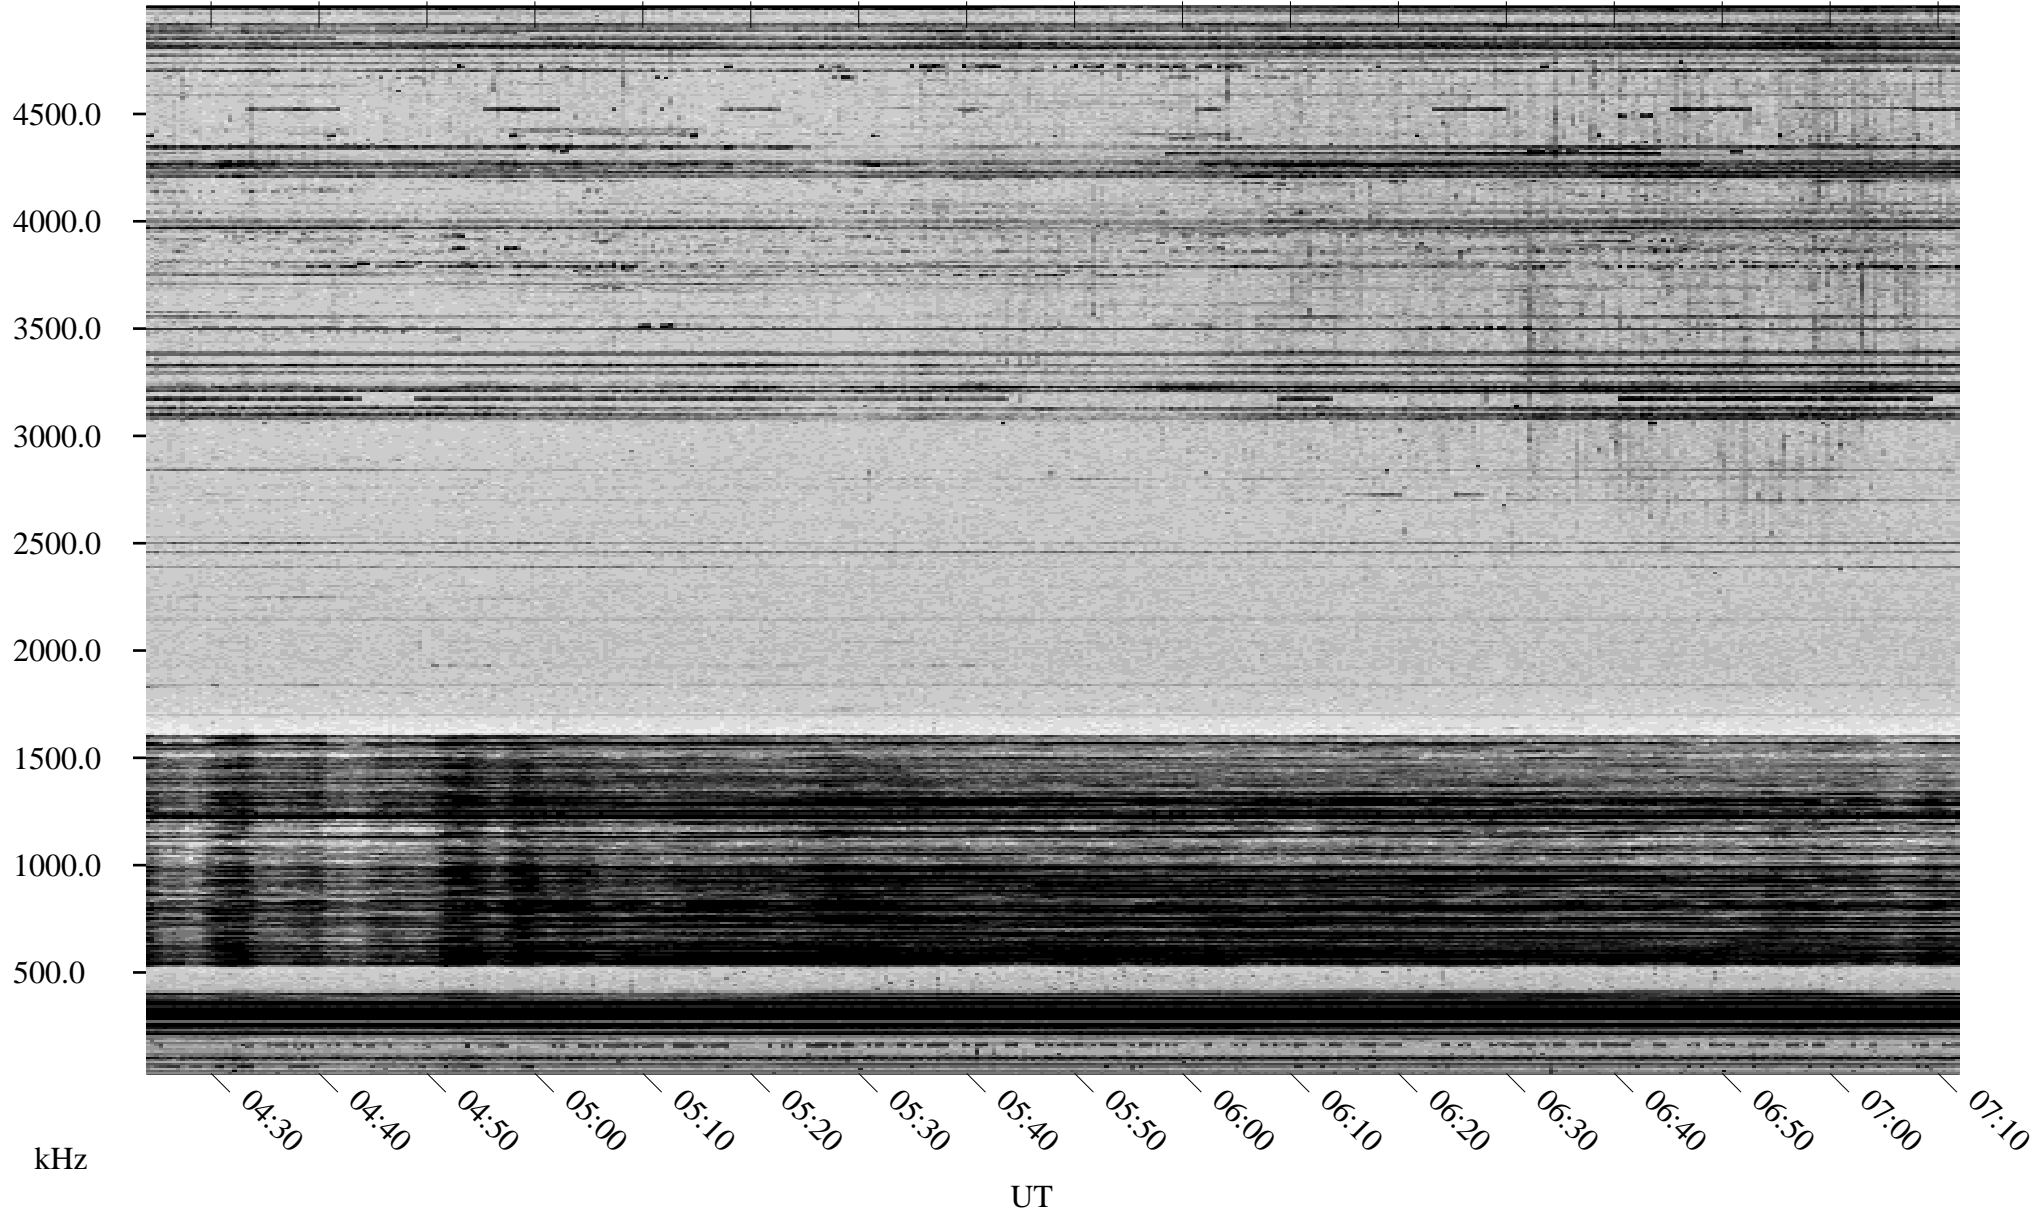

01/26/1998 Churchill, Manitoba

Linear Scale Black = 161 White = 15

ch98026l.r00m max_12

Page 1

01/26/1998 Churchill, Manitoba

Linear Scale Black = 161 White = 15

ch98026l.r00m max_12

Page 2

01/27/1998 Churchill, Manitoba

Linear Scale Black = 161 White = 15

ch98026l.r00m max_12

Page 3

01/27/1998 Churchill, Manitoba

Linear Scale Black = 161 White = 15

ch98026l.r00m max_12

Page 4

01/27/1998 Churchill, Manitoba

Linear Scale Black = 161 White = 15

ch98026l.r00m max_12

Page 5

01/27/1998 Churchill, Manitoba

Linear Scale Black = 161 White = 15

ch98026l.r00m max_12

Page 6

01/27/1998 Churchill, Manitoba

Linear Scale Black = 161 White = 15

ch98026l.r00m max_12

Page 7

01/27/1998 Churchill, Manitoba

Linear Scale Black = 161 White = 15

ch98026l.r00m max_12

Page 8