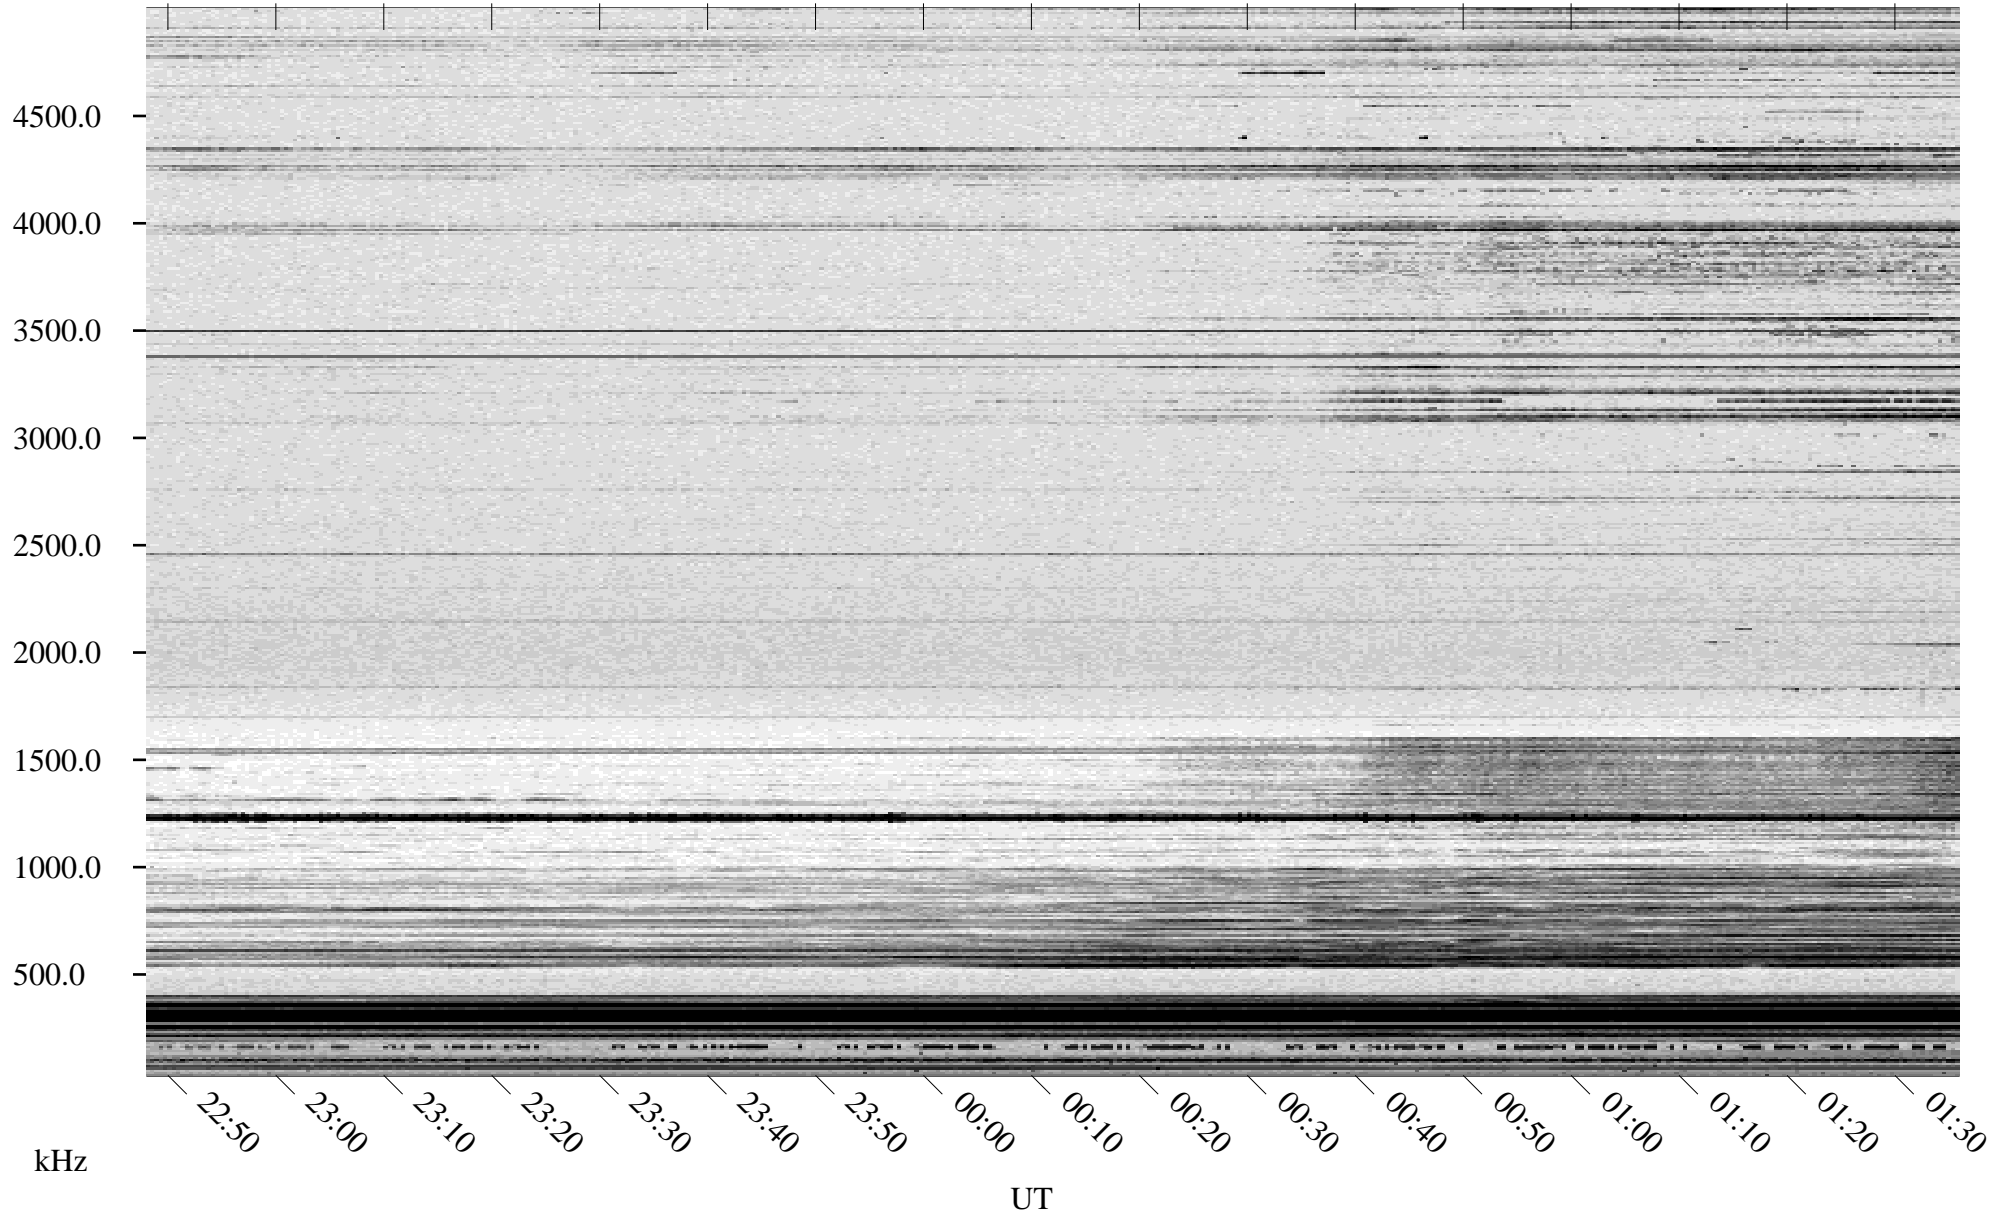

01/26/1998 Churchill, Manitoba

Linear Scale Black = 161 White = 15

ch98026l.r00m max_12

Page 1

01/26/1998 Churchill, Manitoba

Linear Scale Black = 161 White = 15

ch98026l.r00m max_12

Page 2

01/27/1998 Churchill, Manitoba

Linear Scale Black = 161 White = 15

ch98026l.r00m max_12

Page 3

01/27/1998 Churchill, Manitoba

Linear Scale Black = 161 White = 15

ch98026l.r00m max_12

Page 4

01/27/1998 Churchill, Manitoba

Linear Scale Black = 161 White = 15

ch98026l.r00m max_12

Page 5

01/27/1998 Churchill, Manitoba

Linear Scale Black = 161 White = 15

ch98026l.r00m max_12

Page 6

01/27/1998 Churchill, Manitoba

Linear Scale Black = 161 White = 15

ch98026l.r00m max_12

Page 7

01/27/1998 Churchill, Manitoba

Linear Scale Black = 161 White = 15

ch98026l.r00m max_12

Page 8