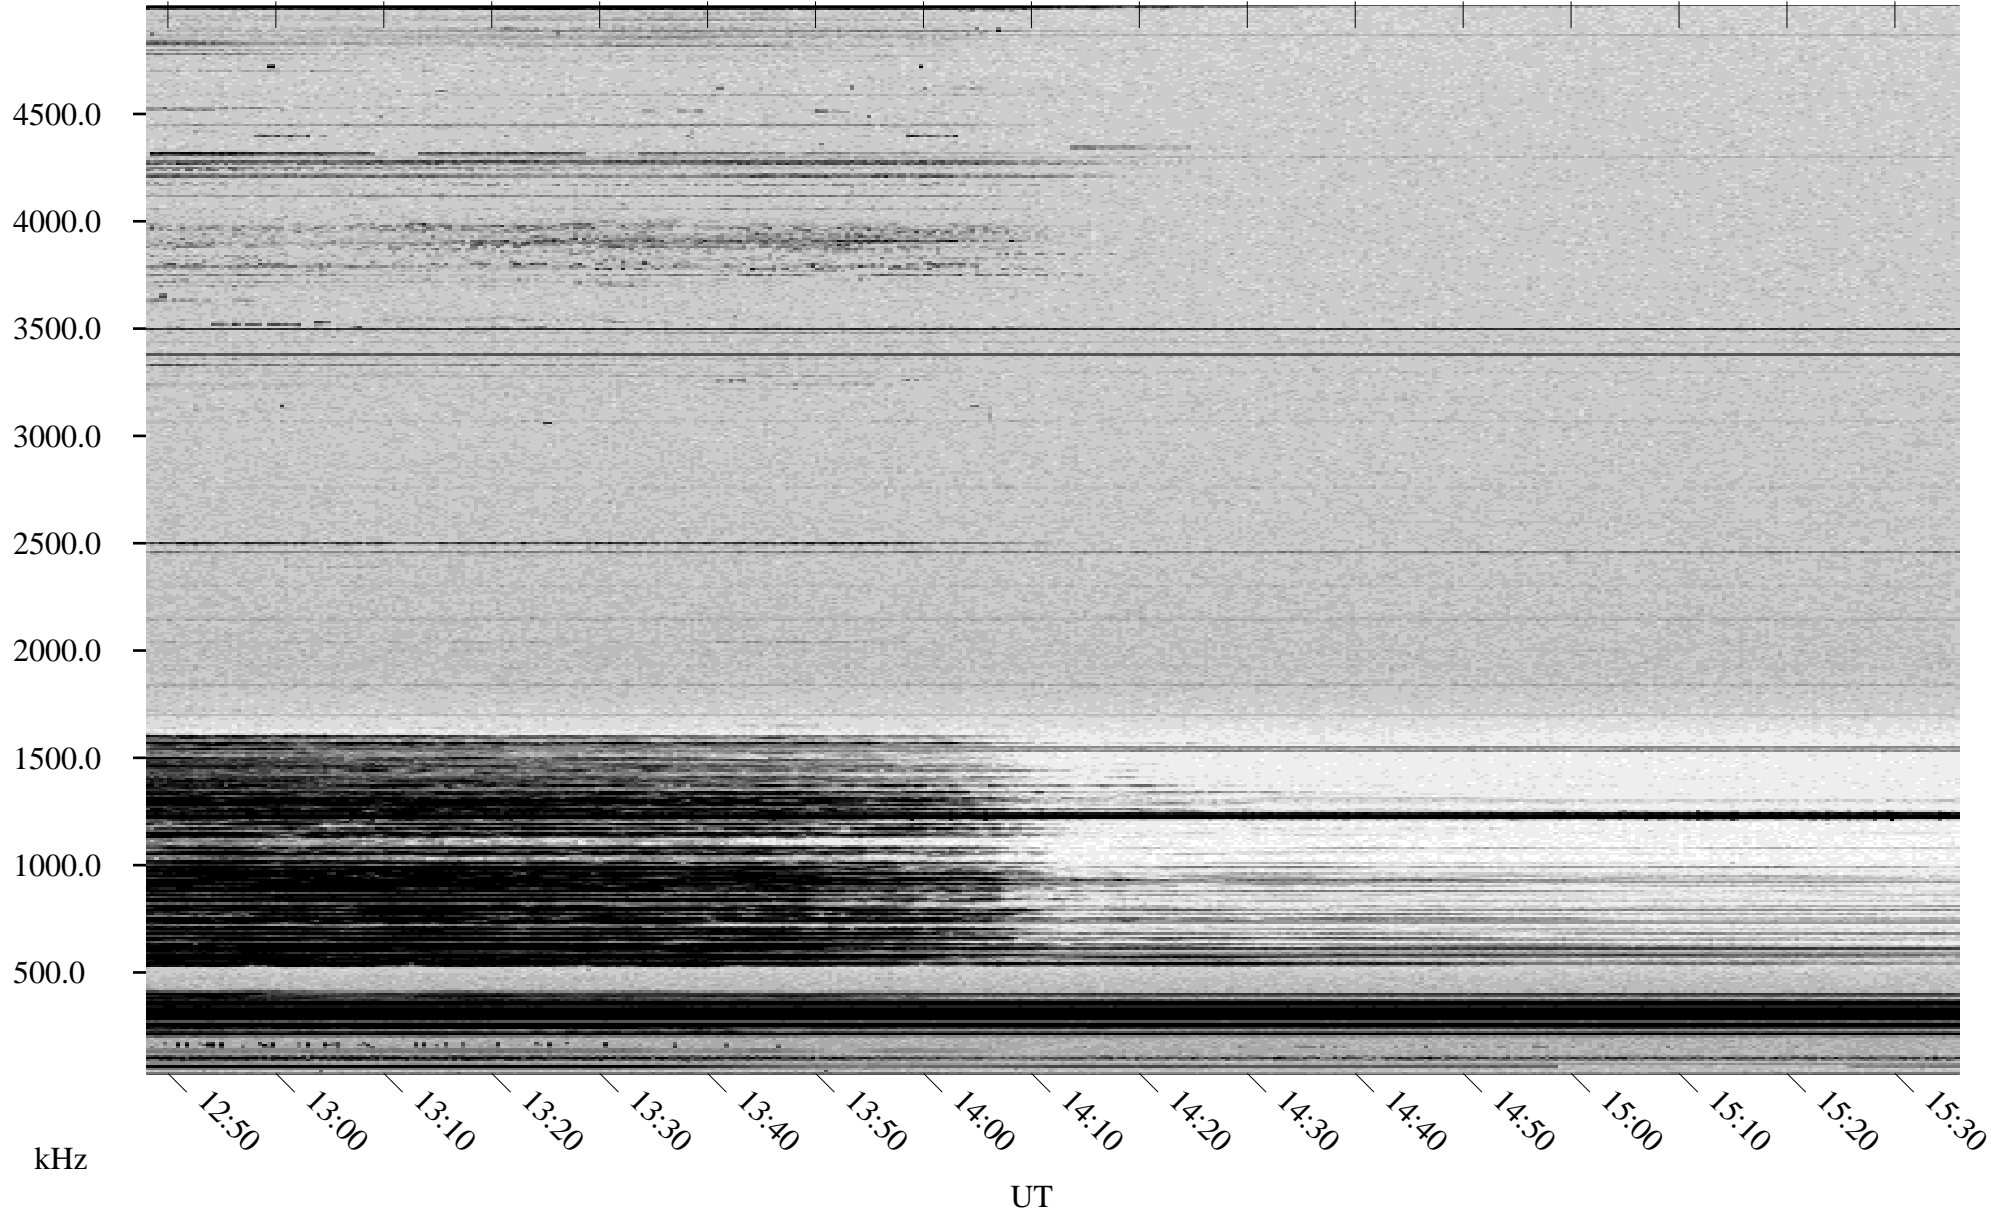

01/26/1998 Churchill, Manitoba

Linear Scale Black = 161 White = 15

ch98026l.r00m max_12

Page 1

01/26/1998 Churchill, Manitoba

Linear Scale Black = 161 White = 15

ch98026l.r00m max_12

Page 2

01/27/1998 Churchill, Manitoba

Linear Scale Black = 161 White = 15

ch98026l.r00m max_12

Page 3

01/27/1998 Churchill, Manitoba

Linear Scale Black = 161 White = 15

ch98026l.r00m max_12

Page 4

01/27/1998 Churchill, Manitoba

Linear Scale Black = 161 White = 15

ch98026l.r00m max_12

Page 5

01/27/1998 Churchill, Manitoba

Linear Scale Black = 161 White = 15

ch98026l.r00m max_12

Page 6

01/27/1998 Churchill, Manitoba

Linear Scale Black = 161 White = 15

ch98026l.r00m max_12

Page 7

01/27/1998 Churchill, Manitoba

Linear Scale Black = 161 White = 15

ch98026l.r00m max_12

Page 8