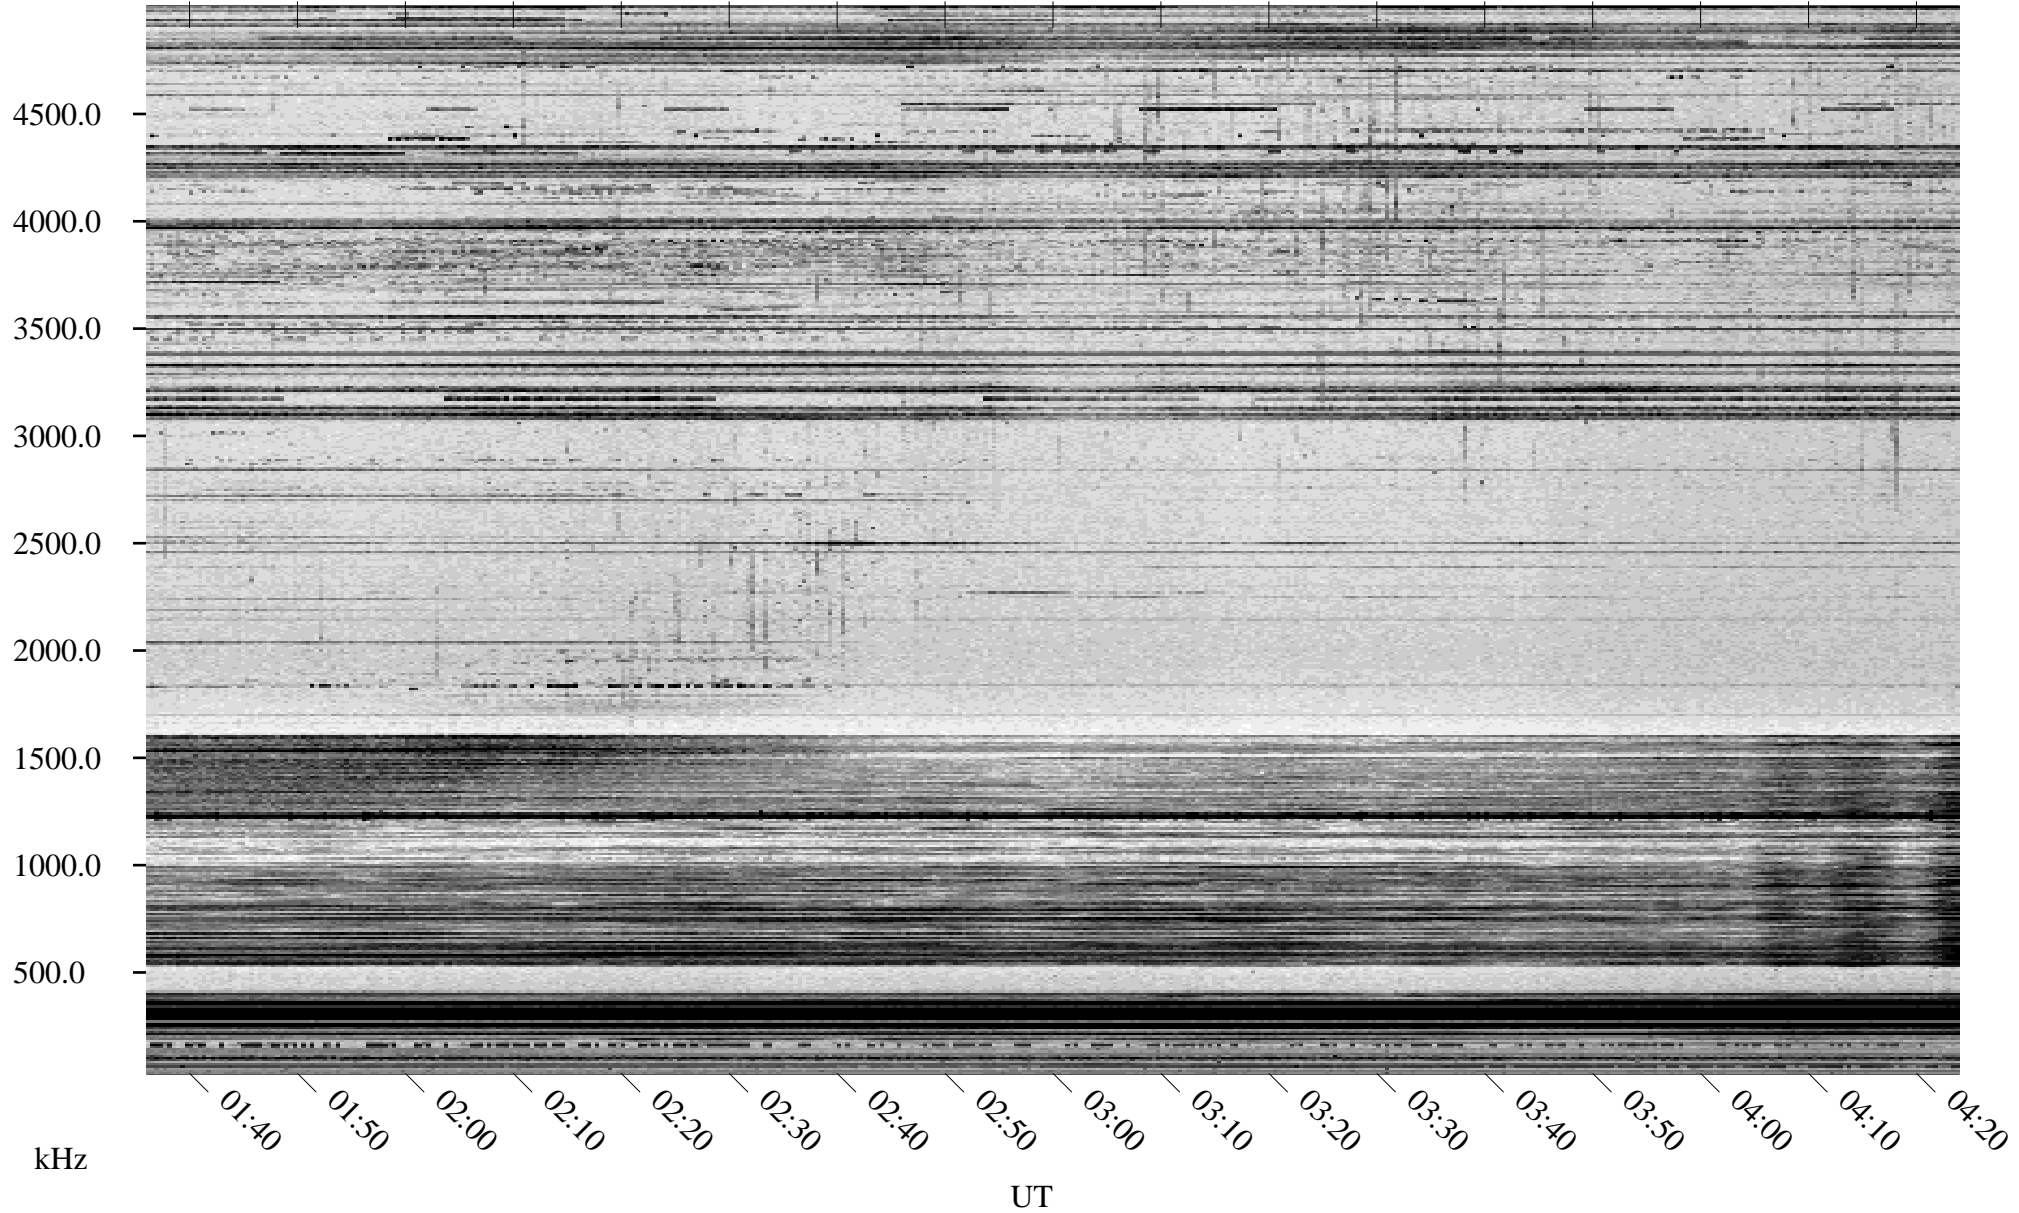

01/26/1998 Churchill, Manitoba

Linear Scale Black = 161 White = 15

ch98026l.r00m max_12

Page 1

01/26/1998 Churchill, Manitoba

Linear Scale Black = 161 White = 15

ch98026l.r00m max_12

Page 2

01/27/1998 Churchill, Manitoba

Linear Scale Black = 161 White = 15

ch98026l.r00m max_12

Page 3

01/27/1998 Churchill, Manitoba

Linear Scale Black = 161 White = 15

ch98026l.r00m max_12

Page 4

01/27/1998 Churchill, Manitoba

Linear Scale Black = 161 White = 15

ch98026l.r00m max_12

Page 5

01/27/1998 Churchill, Manitoba

Linear Scale Black = 161 White = 15

ch98026l.r00m max_12

Page 6

01/27/1998 Churchill, Manitoba

Linear Scale Black = 161 White = 15

ch98026l.r00m max_12

Page 7

01/27/1998 Churchill, Manitoba

Linear Scale Black = 161 White = 15

ch98026l.r00m max_12

Page 8