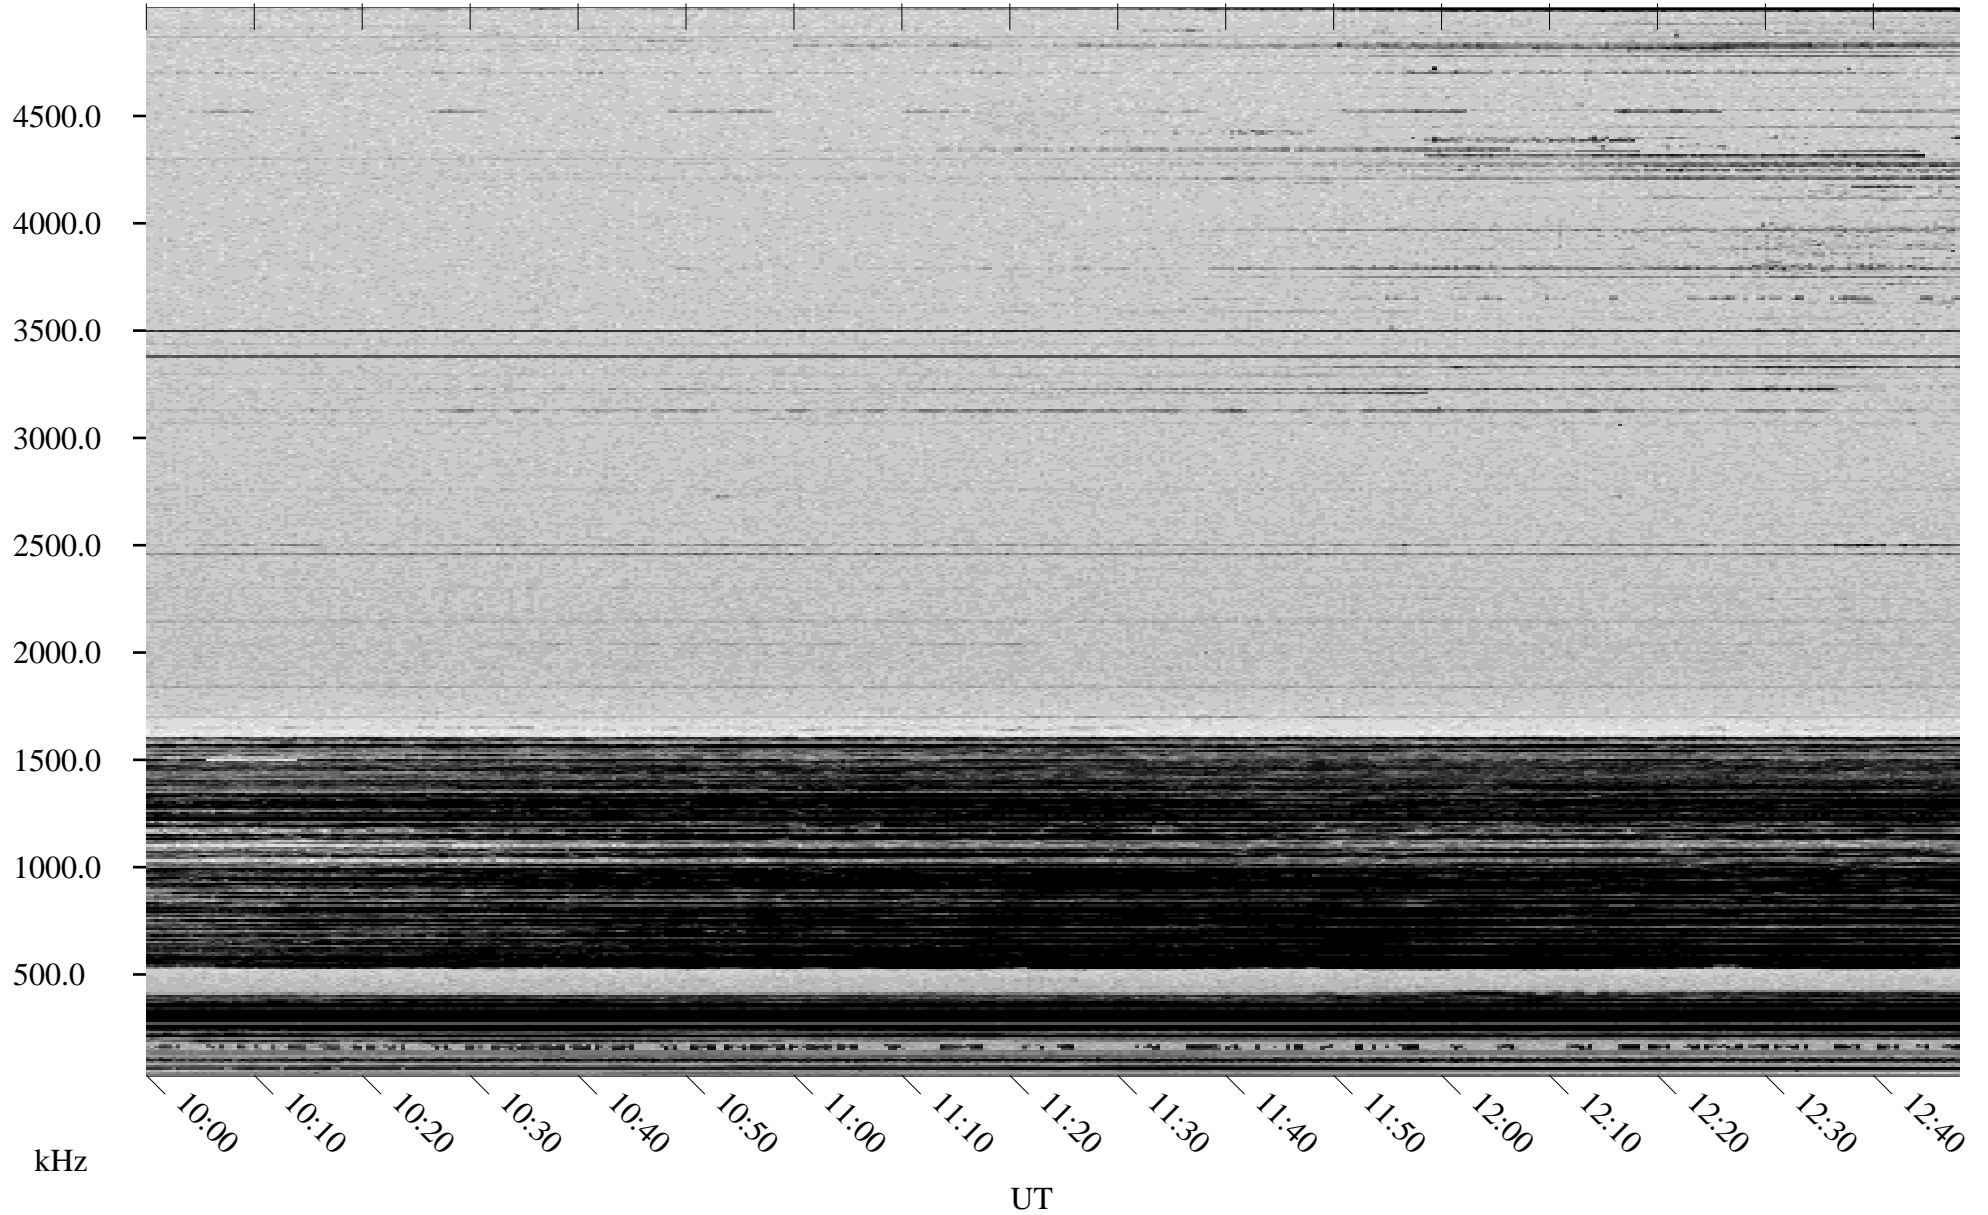

01/26/1998 Churchill, Manitoba

Linear Scale Black = 161 White = 15

ch98026l.r00m max_12

Page 1

01/26/1998 Churchill, Manitoba

Linear Scale Black = 161 White = 15

ch98026l.r00m max_12

Page 2

01/27/1998 Churchill, Manitoba

Linear Scale Black = 161 White = 15

ch98026l.r00m max_12

Page 3

01/27/1998 Churchill, Manitoba

Linear Scale Black = 161 White = 15

ch98026l.r00m max_12

Page 4

01/27/1998 Churchill, Manitoba

Linear Scale Black = 161 White = 15

ch98026l.r00m max_12

Page 5

01/27/1998 Churchill, Manitoba

Linear Scale Black = 161 White = 15

ch98026l.r00m max_12

Page 6

01/27/1998 Churchill, Manitoba

Linear Scale Black = 161 White = 15

ch98026l.r00m max_12

Page 7

01/27/1998 Churchill, Manitoba

Linear Scale Black = 161 White = 15

ch98026l.r00m max_12

Page 8