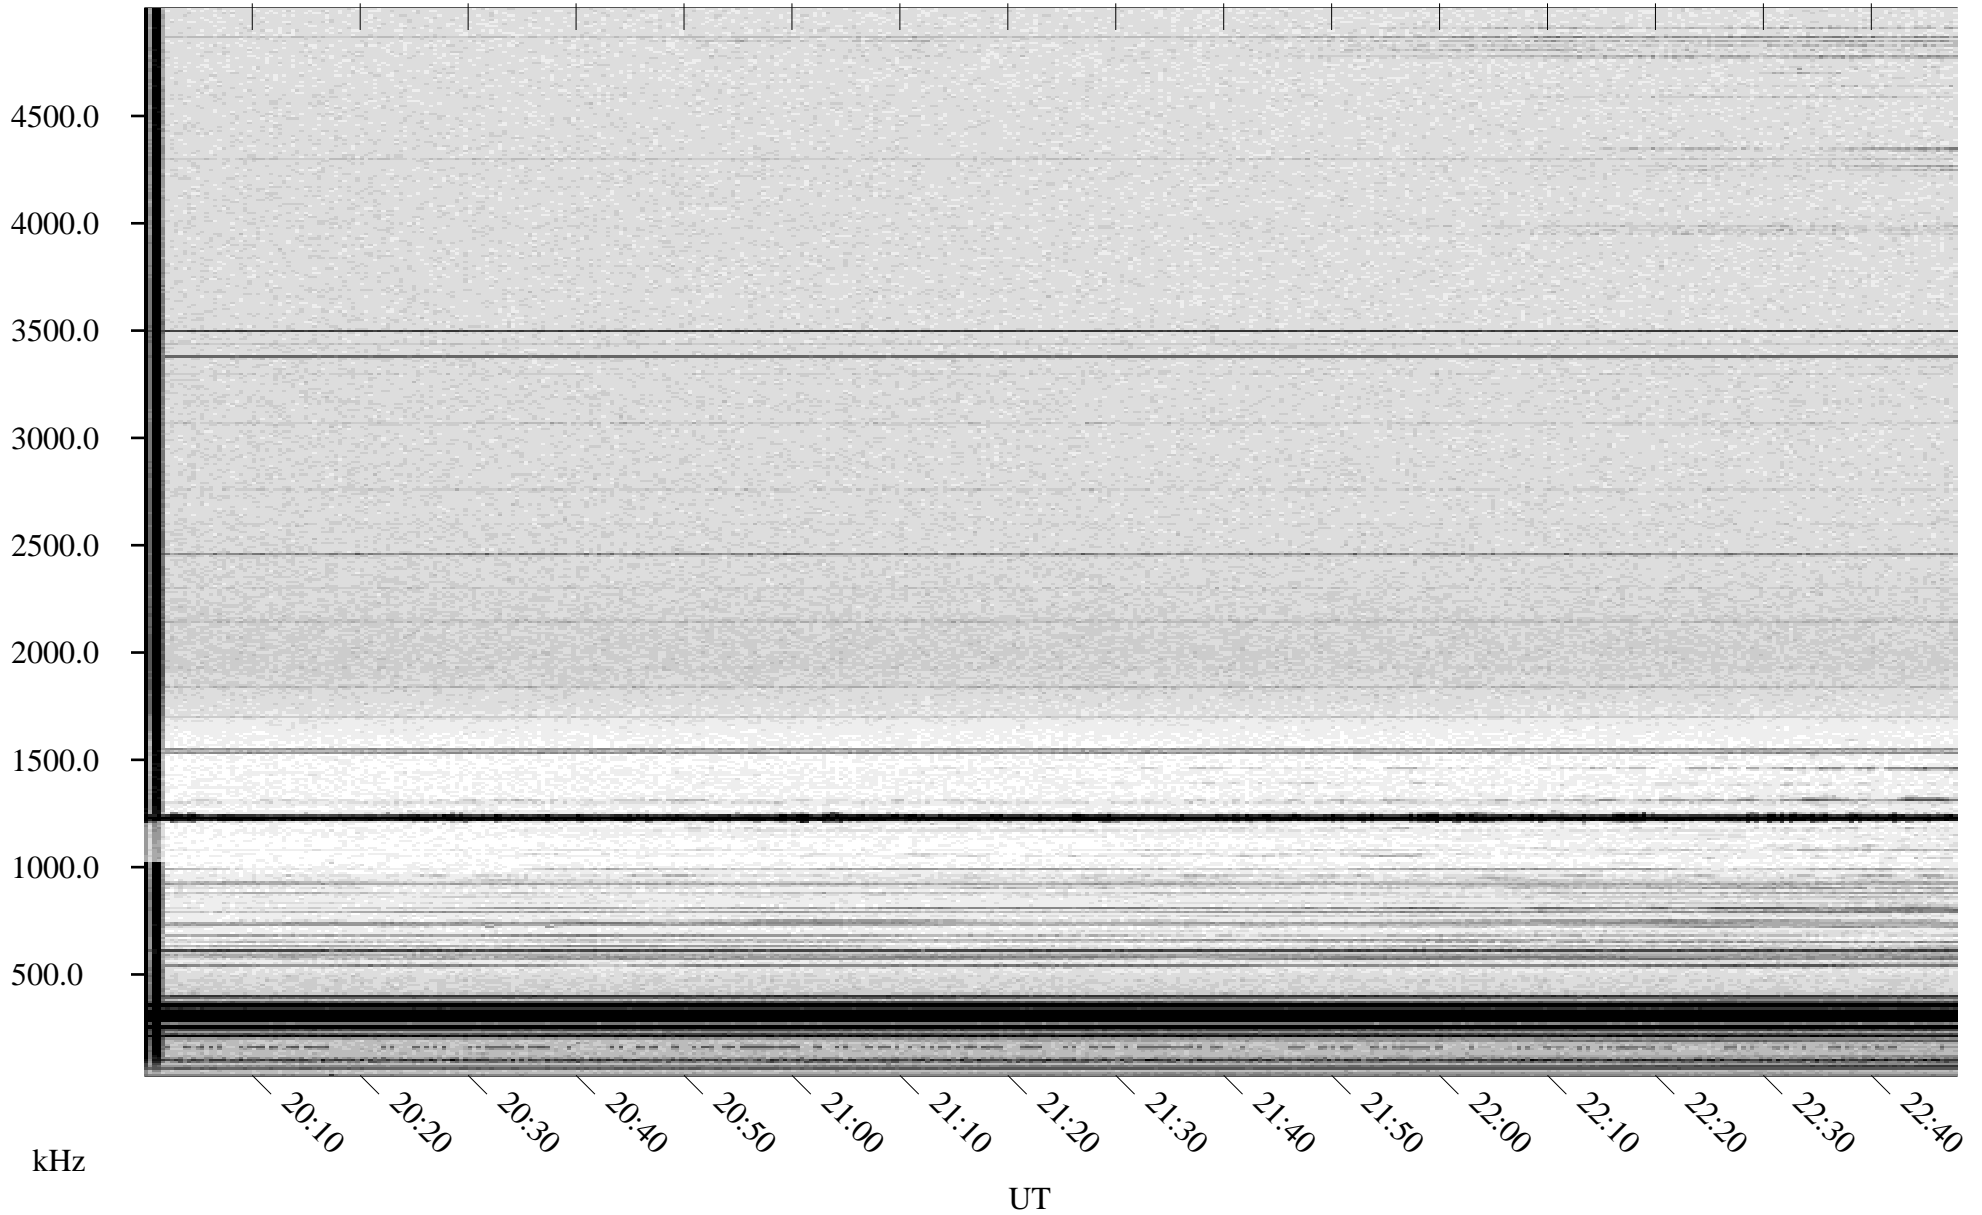

01/26/1998 Churchill, Manitoba

Linear Scale Black = 161 White = 15

ch98026l.r00m max_12

Page 1

01/26/1998 Churchill, Manitoba

Linear Scale Black = 161 White = 15

ch98026l.r00m max_12

Page 2

01/27/1998 Churchill, Manitoba

Linear Scale Black = 161 White = 15

ch98026l.r00m max_12

Page 3

01/27/1998 Churchill, Manitoba

Linear Scale Black = 161 White = 15

ch98026l.r00m max_12

Page 4

01/27/1998 Churchill, Manitoba

Linear Scale Black = 161 White = 15

ch98026l.r00m max_12

Page 5

01/27/1998 Churchill, Manitoba

Linear Scale Black = 161 White = 15

ch98026l.r00m max_12

Page 6

01/27/1998 Churchill, Manitoba

Linear Scale Black = 161 White = 15

ch98026l.r00m max_12

Page 7

01/27/1998 Churchill, Manitoba

Linear Scale Black = 161 White = 15

ch98026l.r00m max_12

Page 8