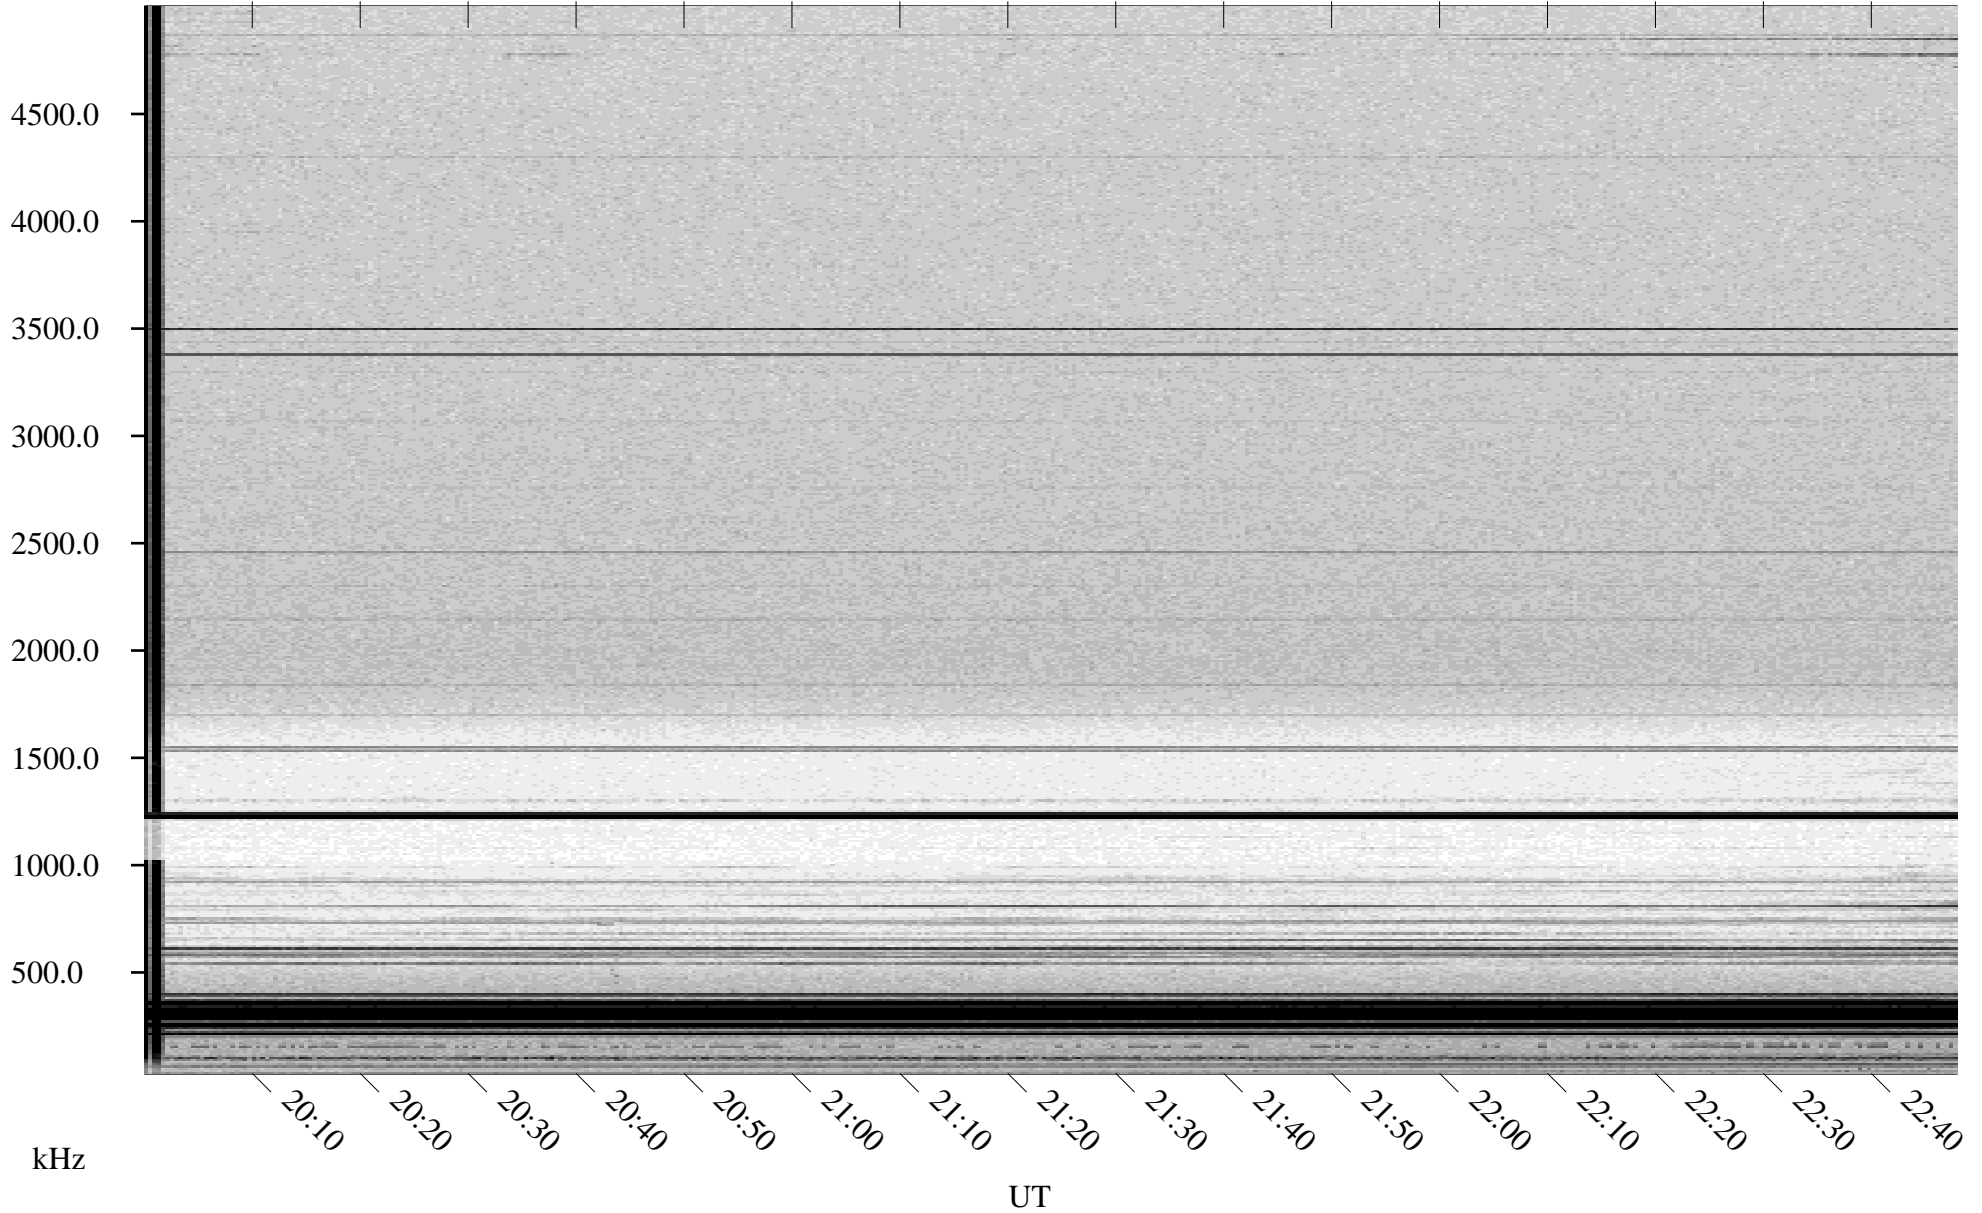

01/27/1998 Churchill, Manitoba

Linear Scale Black = 161 White = 15

ch980271.r00m max_12

Page 1

01/27/1998 Churchill, Manitoba

Linear Scale Black = 161 White = 15

ch98027l.r00m max_12

Page 2

01/28/1998 Churchill, Manitoba

Linear Scale Black = 161 White = 15

ch980271.r00m max_12

Page 3

01/28/1998 Churchill, Manitoba

Linear Scale Black = 161 White = 15

ch980271.r00m max_12

Page 4

01/28/1998 Churchill, Manitoba

Linear Scale Black = 161 White = 15

ch980271.r00m max_12

Page 5

01/28/1998 Churchill, Manitoba

Linear Scale Black = 161 White = 15

ch980271.r00m max_12

Page 6

01/28/1998 Churchill, Manitoba

Linear Scale Black = 161 White = 15

ch980271.r00m max_12

Page 7

01/28/1998 Churchill, Manitoba

Linear Scale Black = 161 White = 15

ch980271.r00m max_12

Page 8