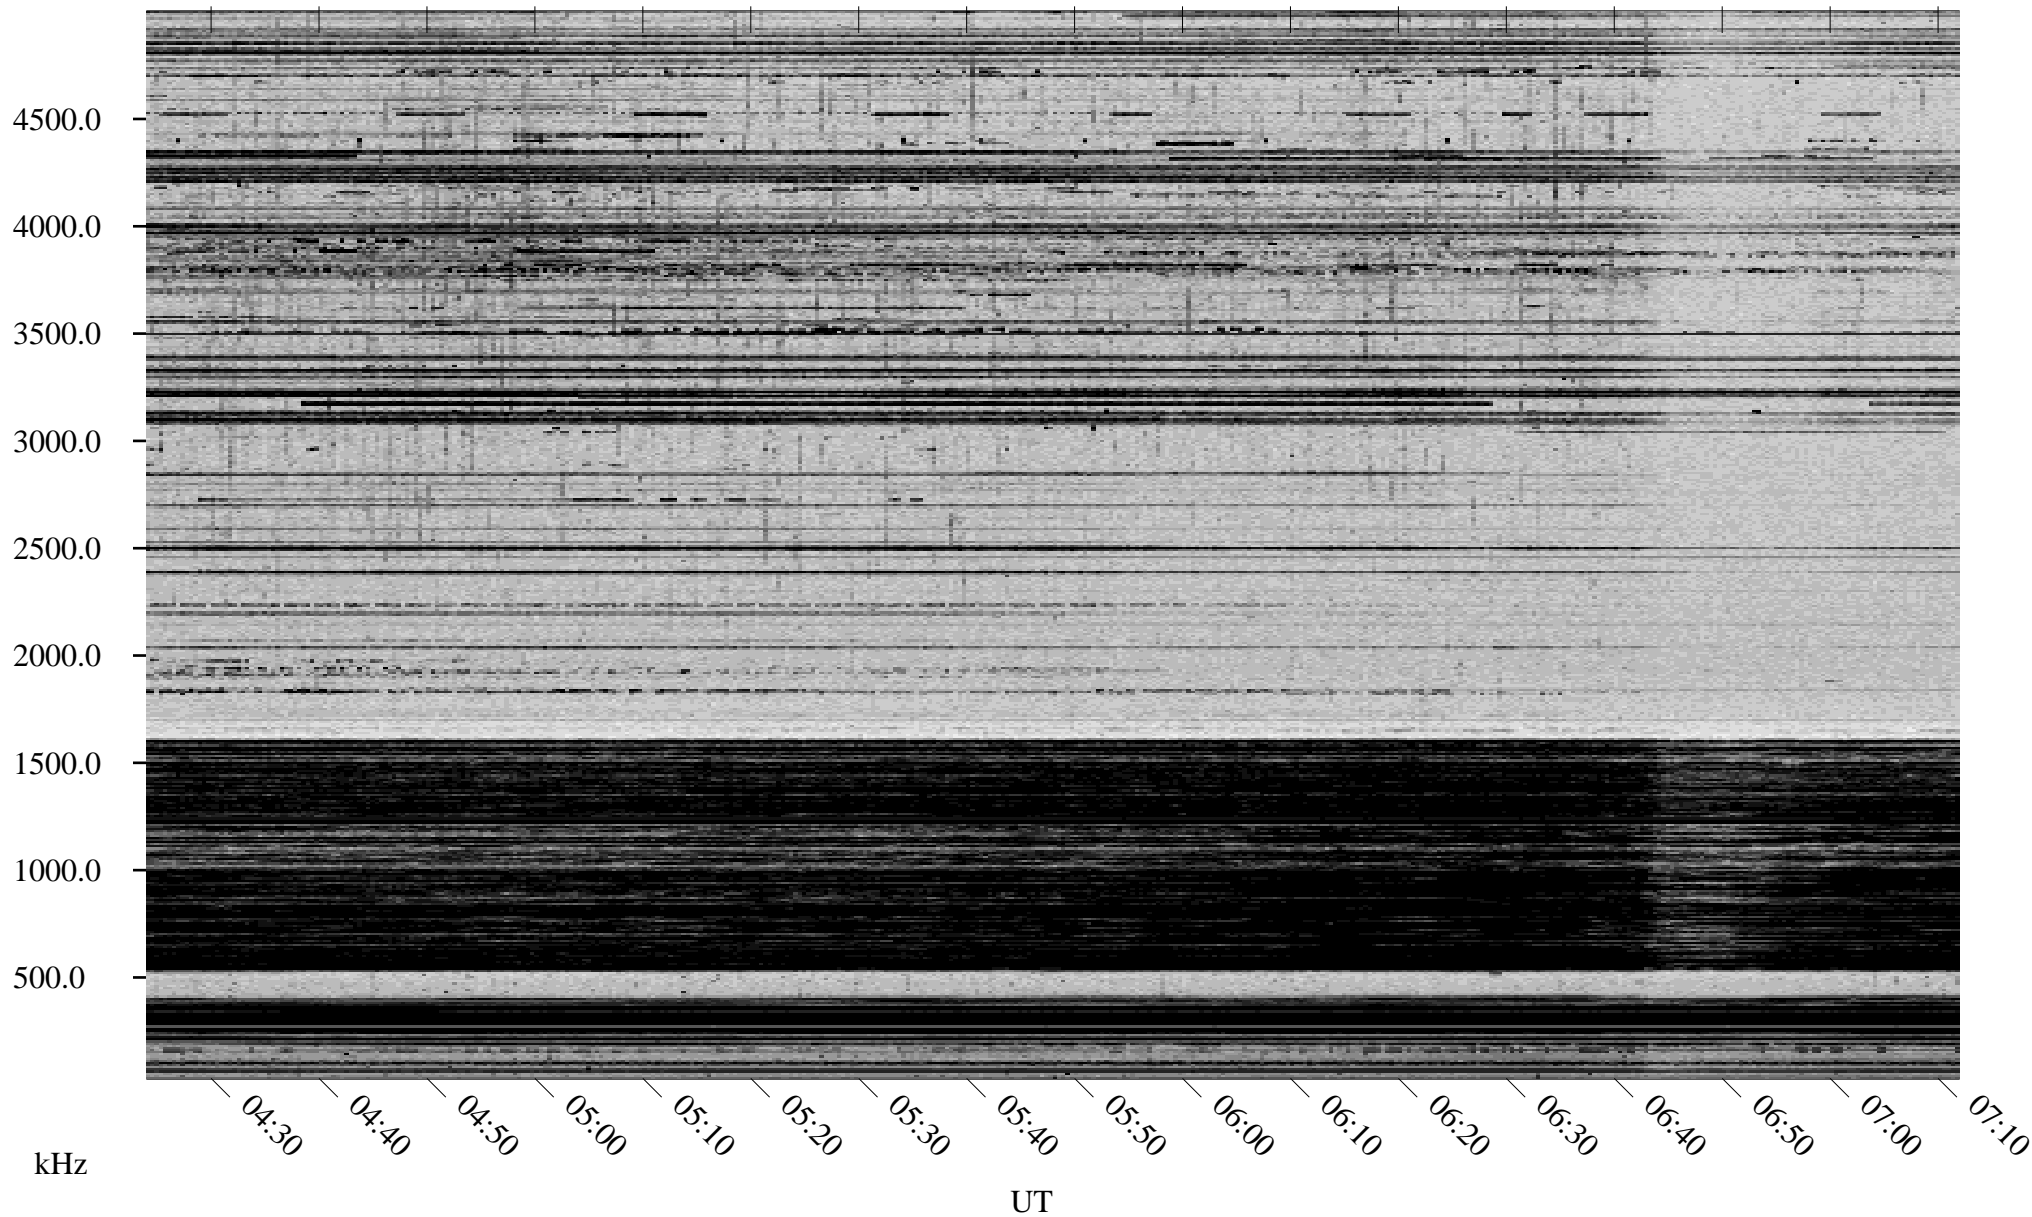

01/27/1998 Churchill, Manitoba

Linear Scale Black = 161 White = 15

ch980271.r00m max_12

Page 1

01/27/1998 Churchill, Manitoba

Linear Scale Black = 161 White = 15

ch98027l.r00m max_12

Page 2

01/28/1998 Churchill, Manitoba

Linear Scale Black = 161 White = 15

ch980271.r00m max_12

Page 3

01/28/1998 Churchill, Manitoba

Linear Scale Black = 161 White = 15

ch980271.r00m max_12

Page 4

01/28/1998 Churchill, Manitoba

Linear Scale Black = 161 White = 15

ch980271.r00m max_12

Page 5

01/28/1998 Churchill, Manitoba

Linear Scale Black = 161 White = 15

ch980271.r00m max_12

Page 6

01/28/1998 Churchill, Manitoba

Linear Scale Black = 161 White = 15

ch980271.r00m max_12

Page 7

01/28/1998 Churchill, Manitoba

Linear Scale Black = 161 White = 15

ch980271.r00m max_12

Page 8