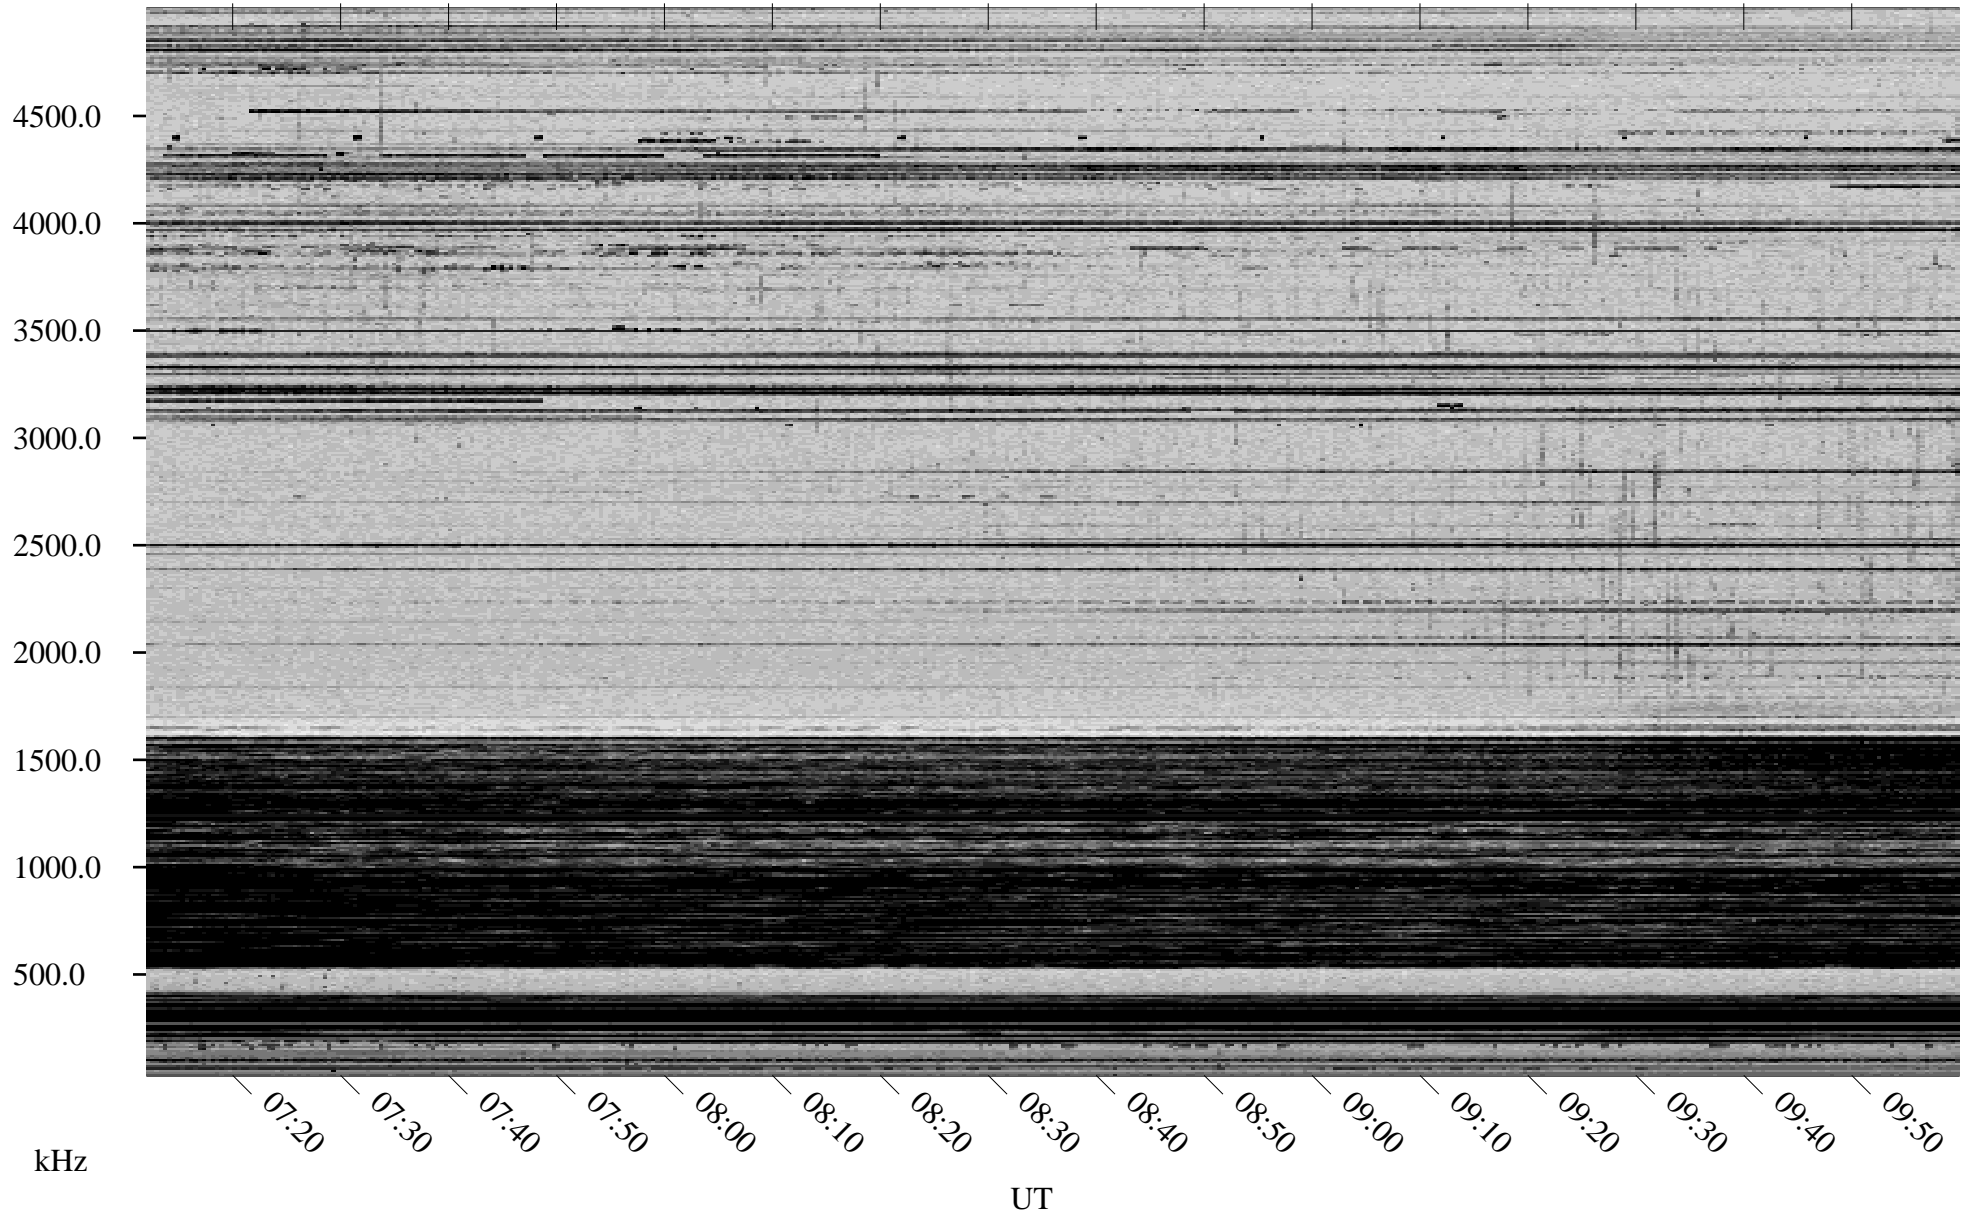

01/27/1998 Churchill, Manitoba

Linear Scale Black = 161 White = 15

ch980271.r00m max_12

Page 1

01/27/1998 Churchill, Manitoba

Linear Scale Black = 161 White = 15

ch98027l.r00m max_12

Page 2

01/28/1998 Churchill, Manitoba

Linear Scale Black = 161 White = 15

ch980271.r00m max_12

Page 3

01/28/1998 Churchill, Manitoba

Linear Scale Black = 161 White = 15

ch980271.r00m max_12

Page 4

01/28/1998 Churchill, Manitoba

Linear Scale Black = 161 White = 15

ch980271.r00m max_12

Page 5

01/28/1998 Churchill, Manitoba

Linear Scale Black = 161 White = 15

ch980271.r00m max_12

Page 6

01/28/1998 Churchill, Manitoba

Linear Scale Black = 161 White = 15

ch980271.r00m max_12

Page 7

01/28/1998 Churchill, Manitoba

Linear Scale Black = 161 White = 15

ch980271.r00m max_12

Page 8