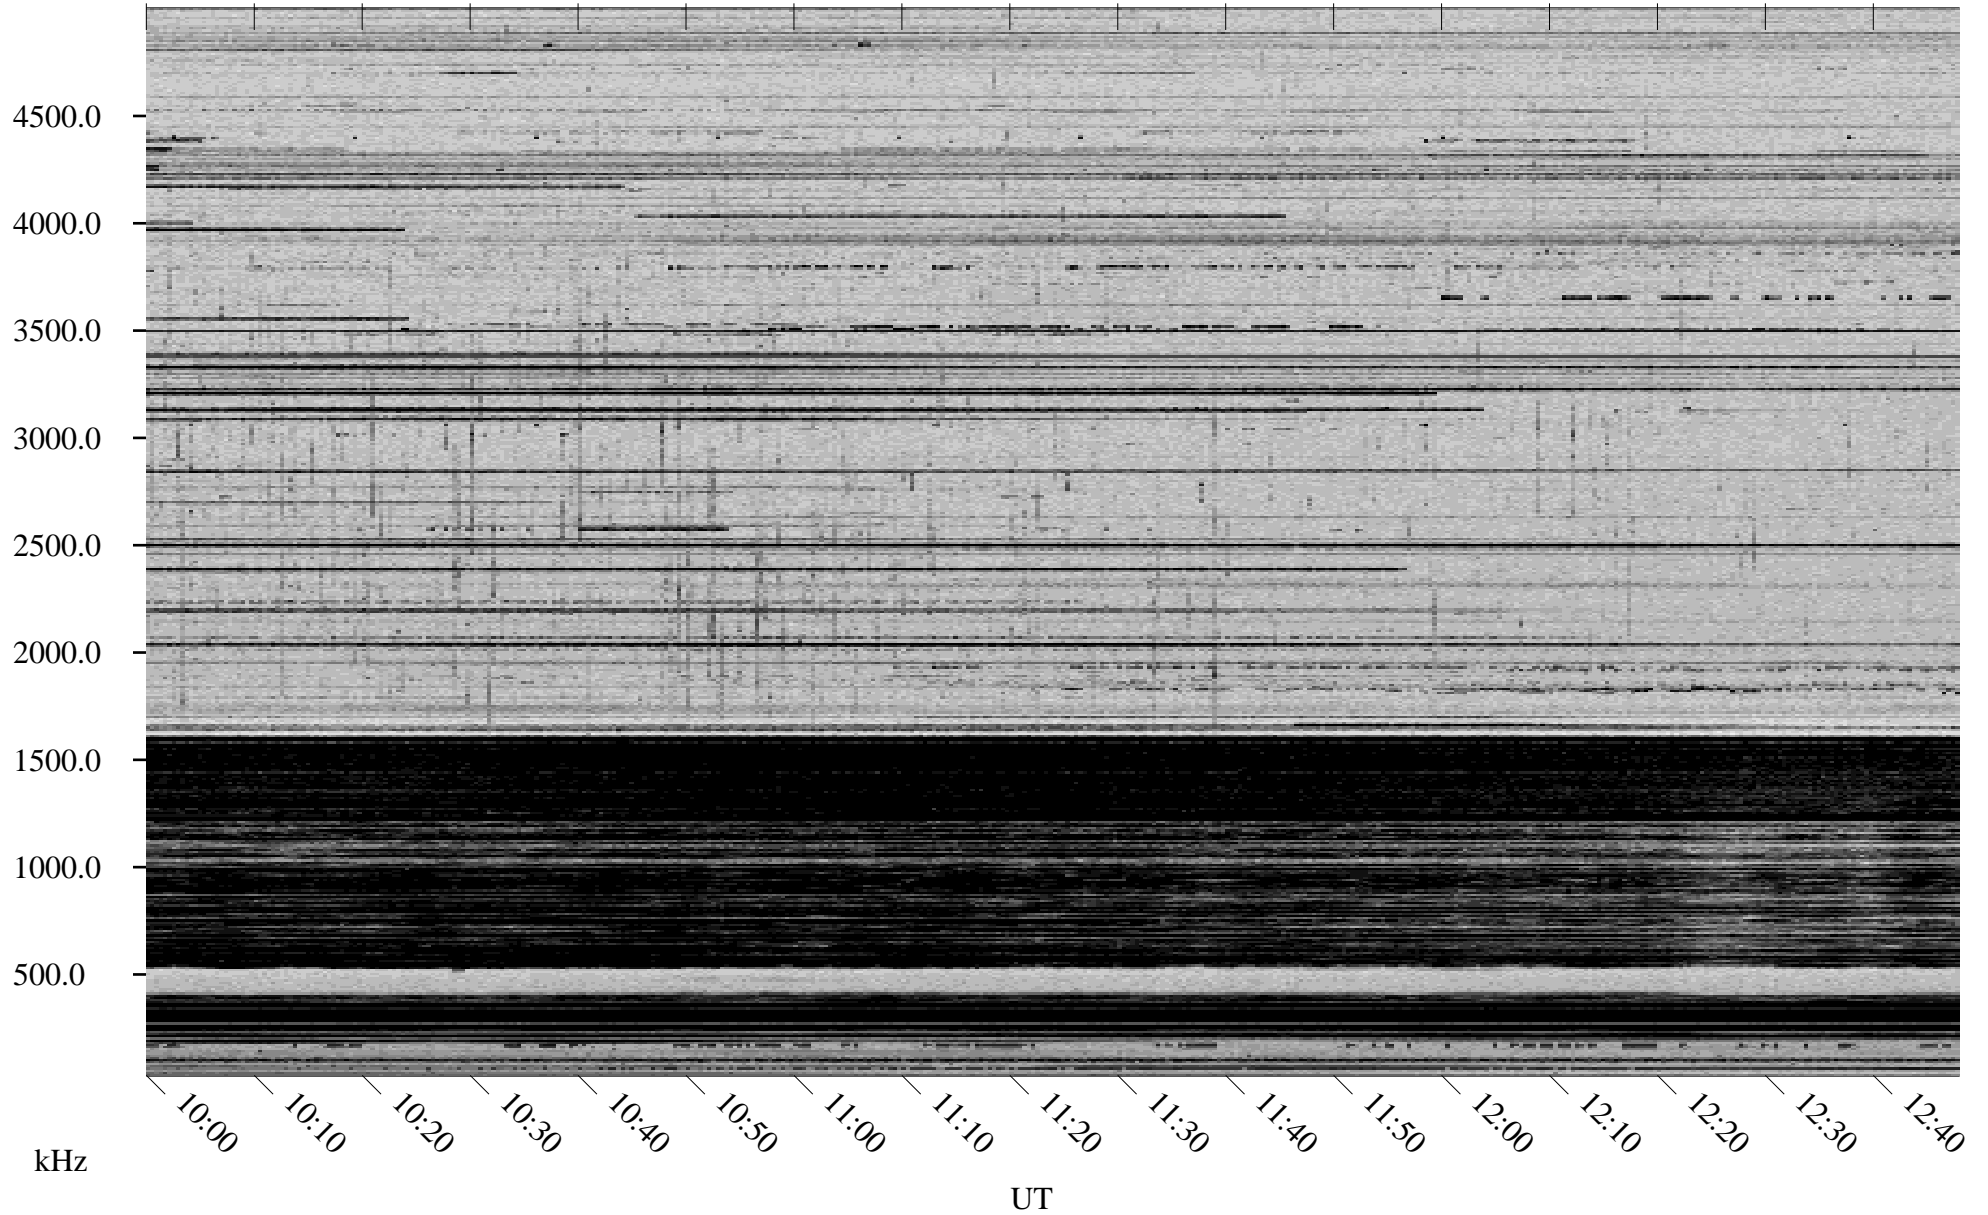

01/27/1998 Churchill, Manitoba

Linear Scale Black = 161 White = 15

ch980271.r00m max_12

Page 1

01/27/1998 Churchill, Manitoba

Linear Scale Black = 161 White = 15

ch98027l.r00m max_12

Page 2

01/28/1998 Churchill, Manitoba

Linear Scale Black = 161 White = 15

ch980271.r00m max_12

Page 3

01/28/1998 Churchill, Manitoba

Linear Scale Black = 161 White = 15

ch980271.r00m max_12

Page 4

01/28/1998 Churchill, Manitoba

Linear Scale Black = 161 White = 15

ch980271.r00m max_12

Page 5

01/28/1998 Churchill, Manitoba

Linear Scale Black = 161 White = 15

ch980271.r00m max_12

Page 6

01/28/1998 Churchill, Manitoba

Linear Scale Black = 161 White = 15

ch980271.r00m max_12

Page 7

01/28/1998 Churchill, Manitoba

Linear Scale Black = 161 White = 15

ch980271.r00m max_12

Page 8