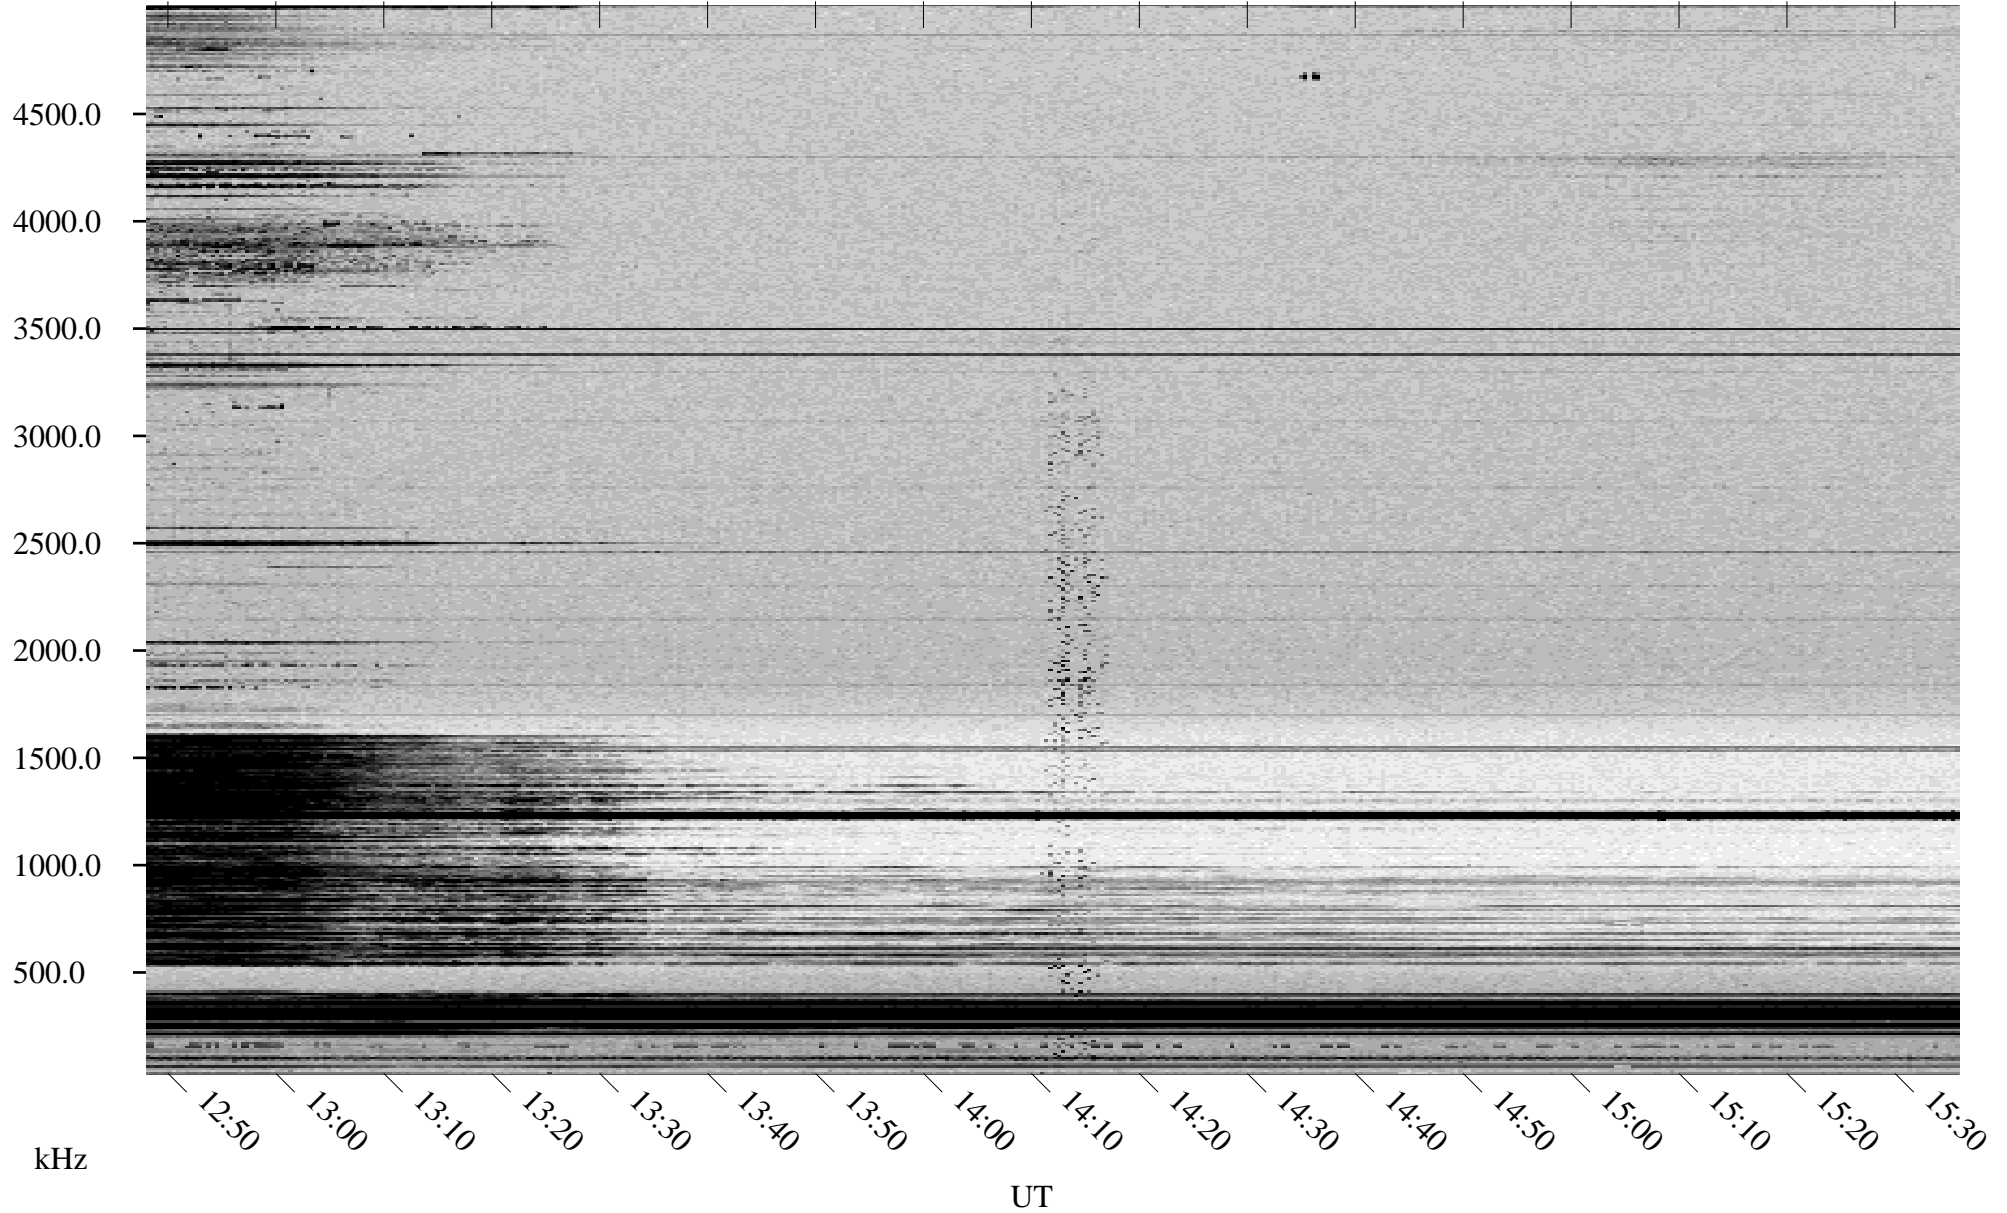

# 01/29/1998 Churchill, Manitoba

Linear Scale    Black = 161    White = 15

ch98028l.r00m max\_12

Page 6

# 01/29/1998 Churchill, Manitoba

Linear Scale    Black = 161    White = 15

ch98028l.r00m max\_12

Page 7

# 01/29/1998 Churchill, Manitoba

Linear Scale    Black = 161    White = 15

ch98028l.r00m max\_12

Page 8