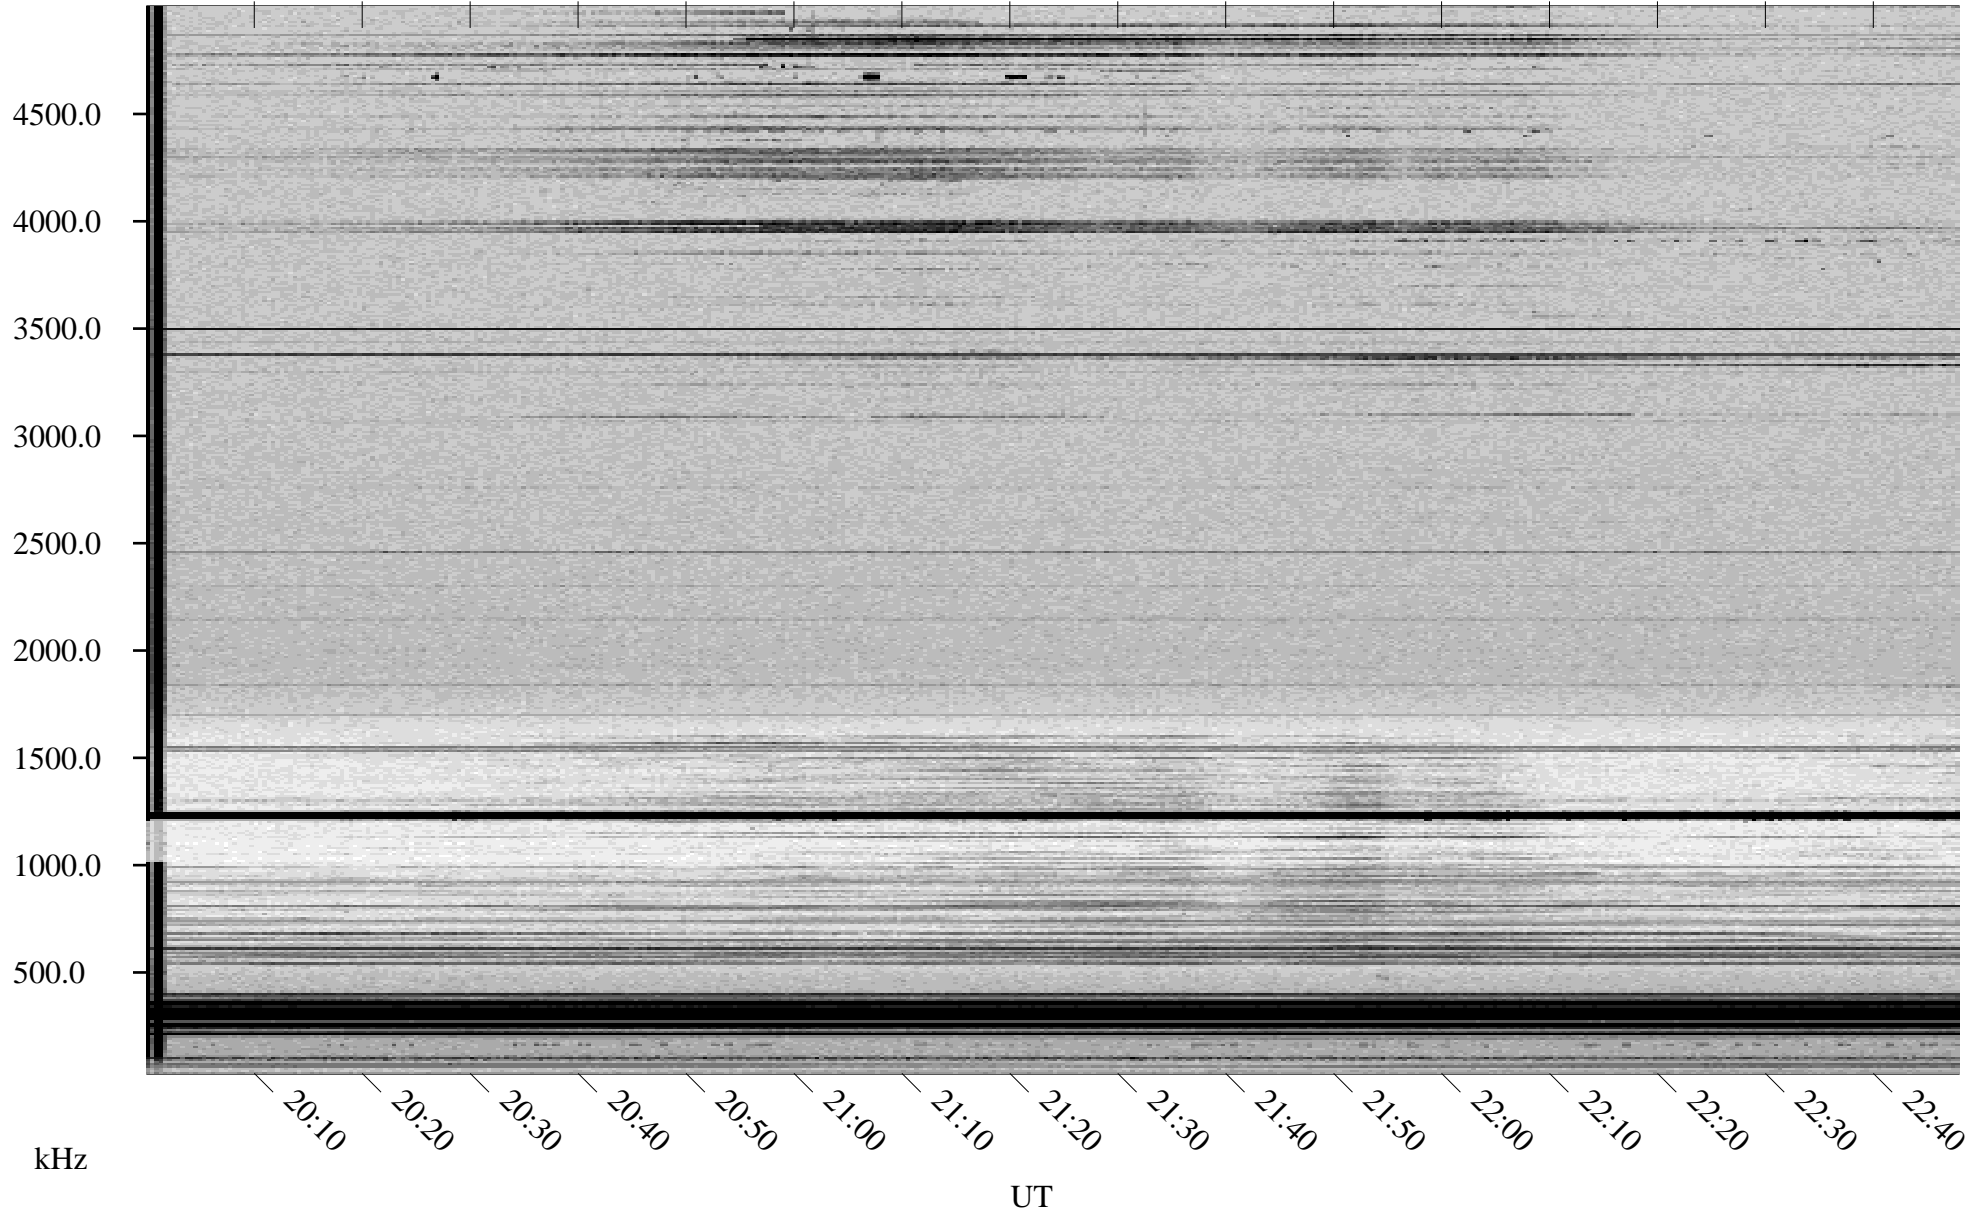

# 01/28/1998 Churchill, Manitoba

Linear Scale    Black = 161    White = 15

ch98028l.r00m max\_12

Page 1

# 01/28/1998 Churchill, Manitoba

Linear Scale    Black = 161    White = 15

ch98028l.r00m max\_12

Page 2

# 01/29/1998 Churchill, Manitoba

Linear Scale    Black = 161    White = 15

ch98028l.r00m max\_12

Page 3

# 01/29/1998 Churchill, Manitoba

Linear Scale    Black = 161    White = 15

ch98028l.r00m max\_12

Page 4