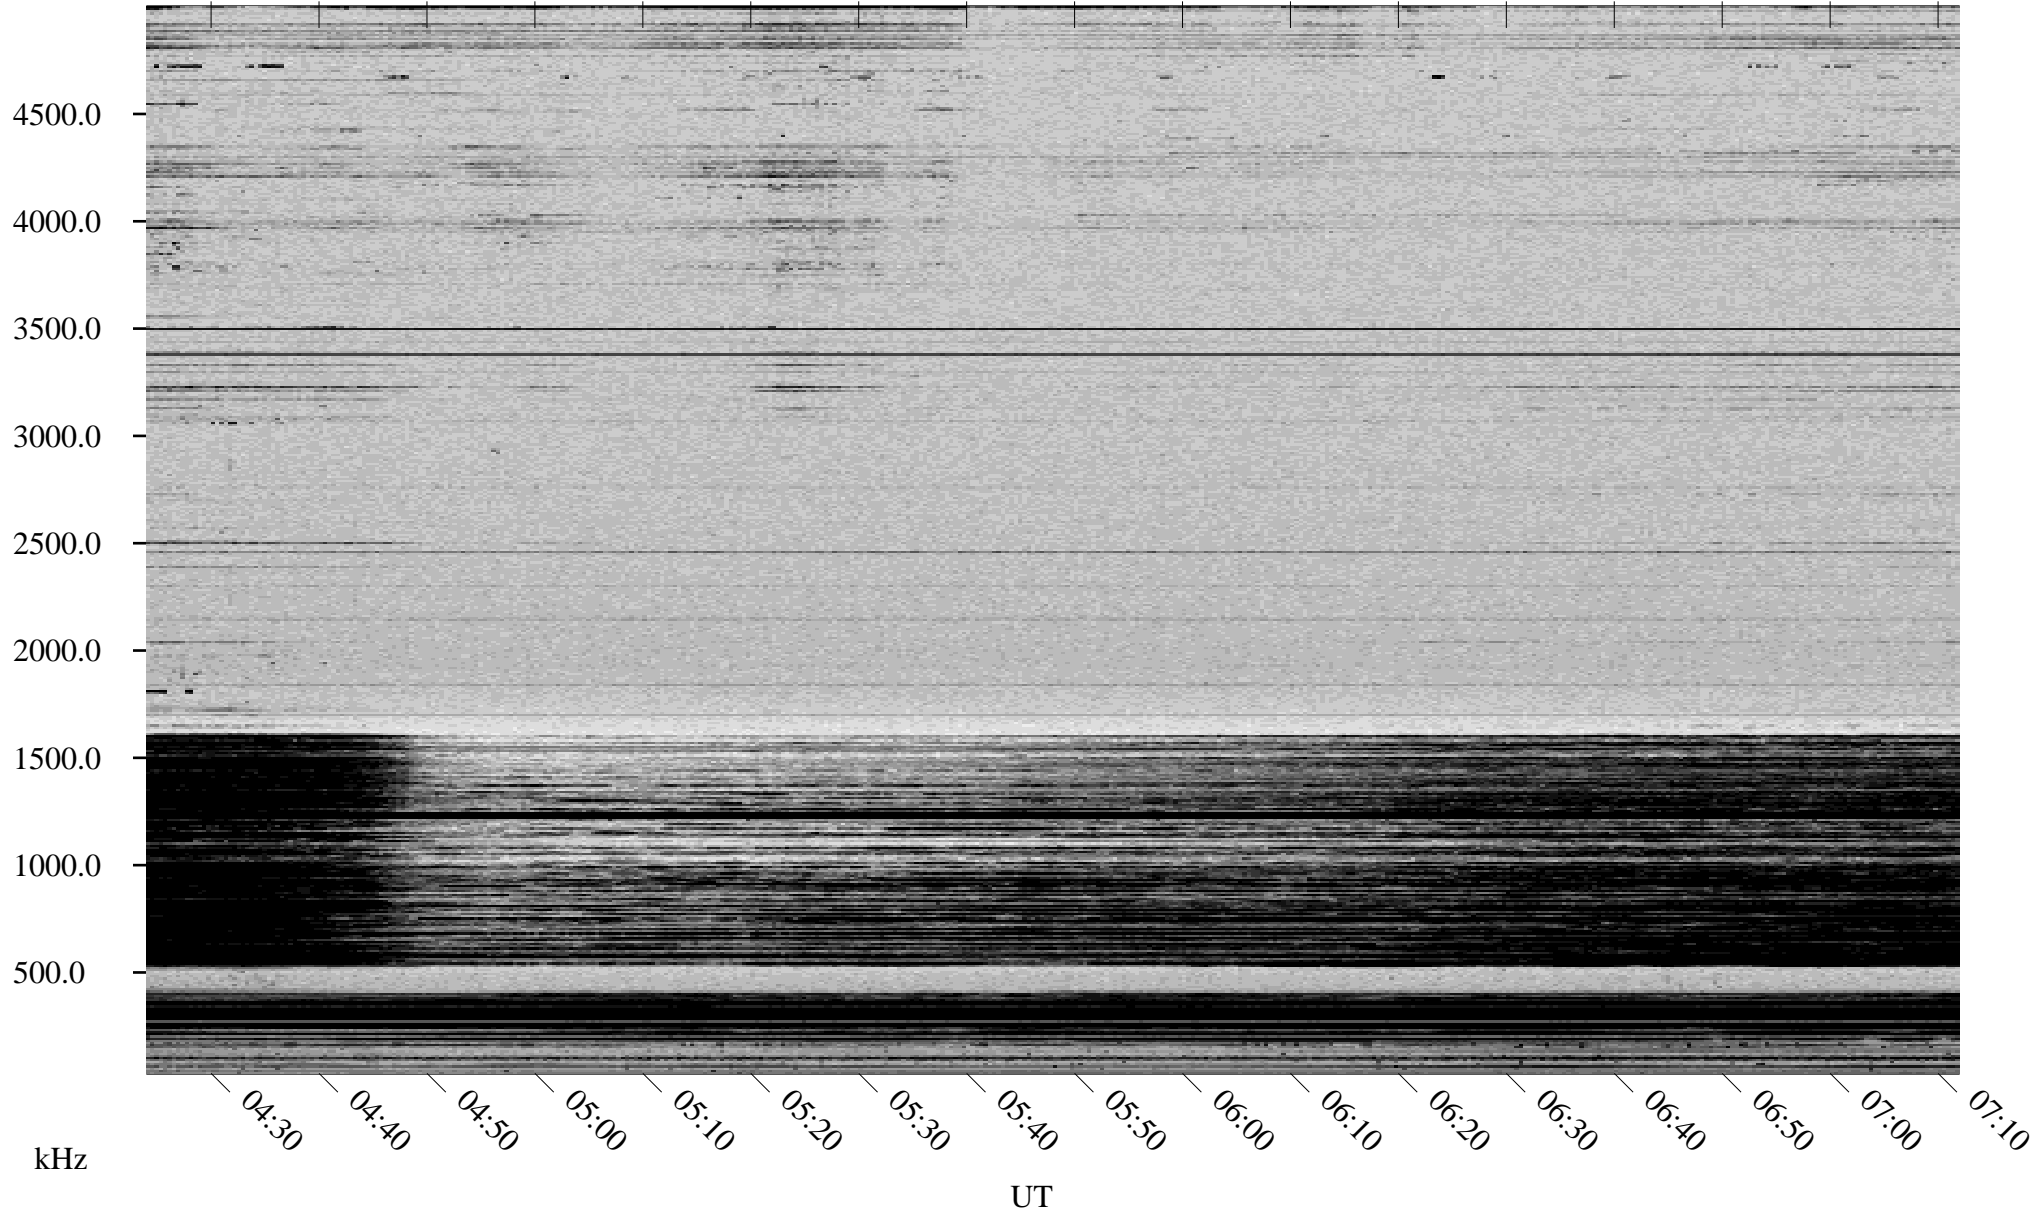

# 01/28/1998 Churchill, Manitoba

Linear Scale    Black = 161    White = 15

ch98028l.r00m max\_12

Page 1

# 01/28/1998 Churchill, Manitoba

Linear Scale    Black = 161    White = 15

ch98028l.r00m max\_12

Page 2

# 01/29/1998 Churchill, Manitoba

Linear Scale    Black = 161    White = 15

ch98028l.r00m max\_12

Page 3

# 01/29/1998 Churchill, Manitoba

Linear Scale    Black = 161    White = 15

ch98028l.r00m max\_12

Page 4