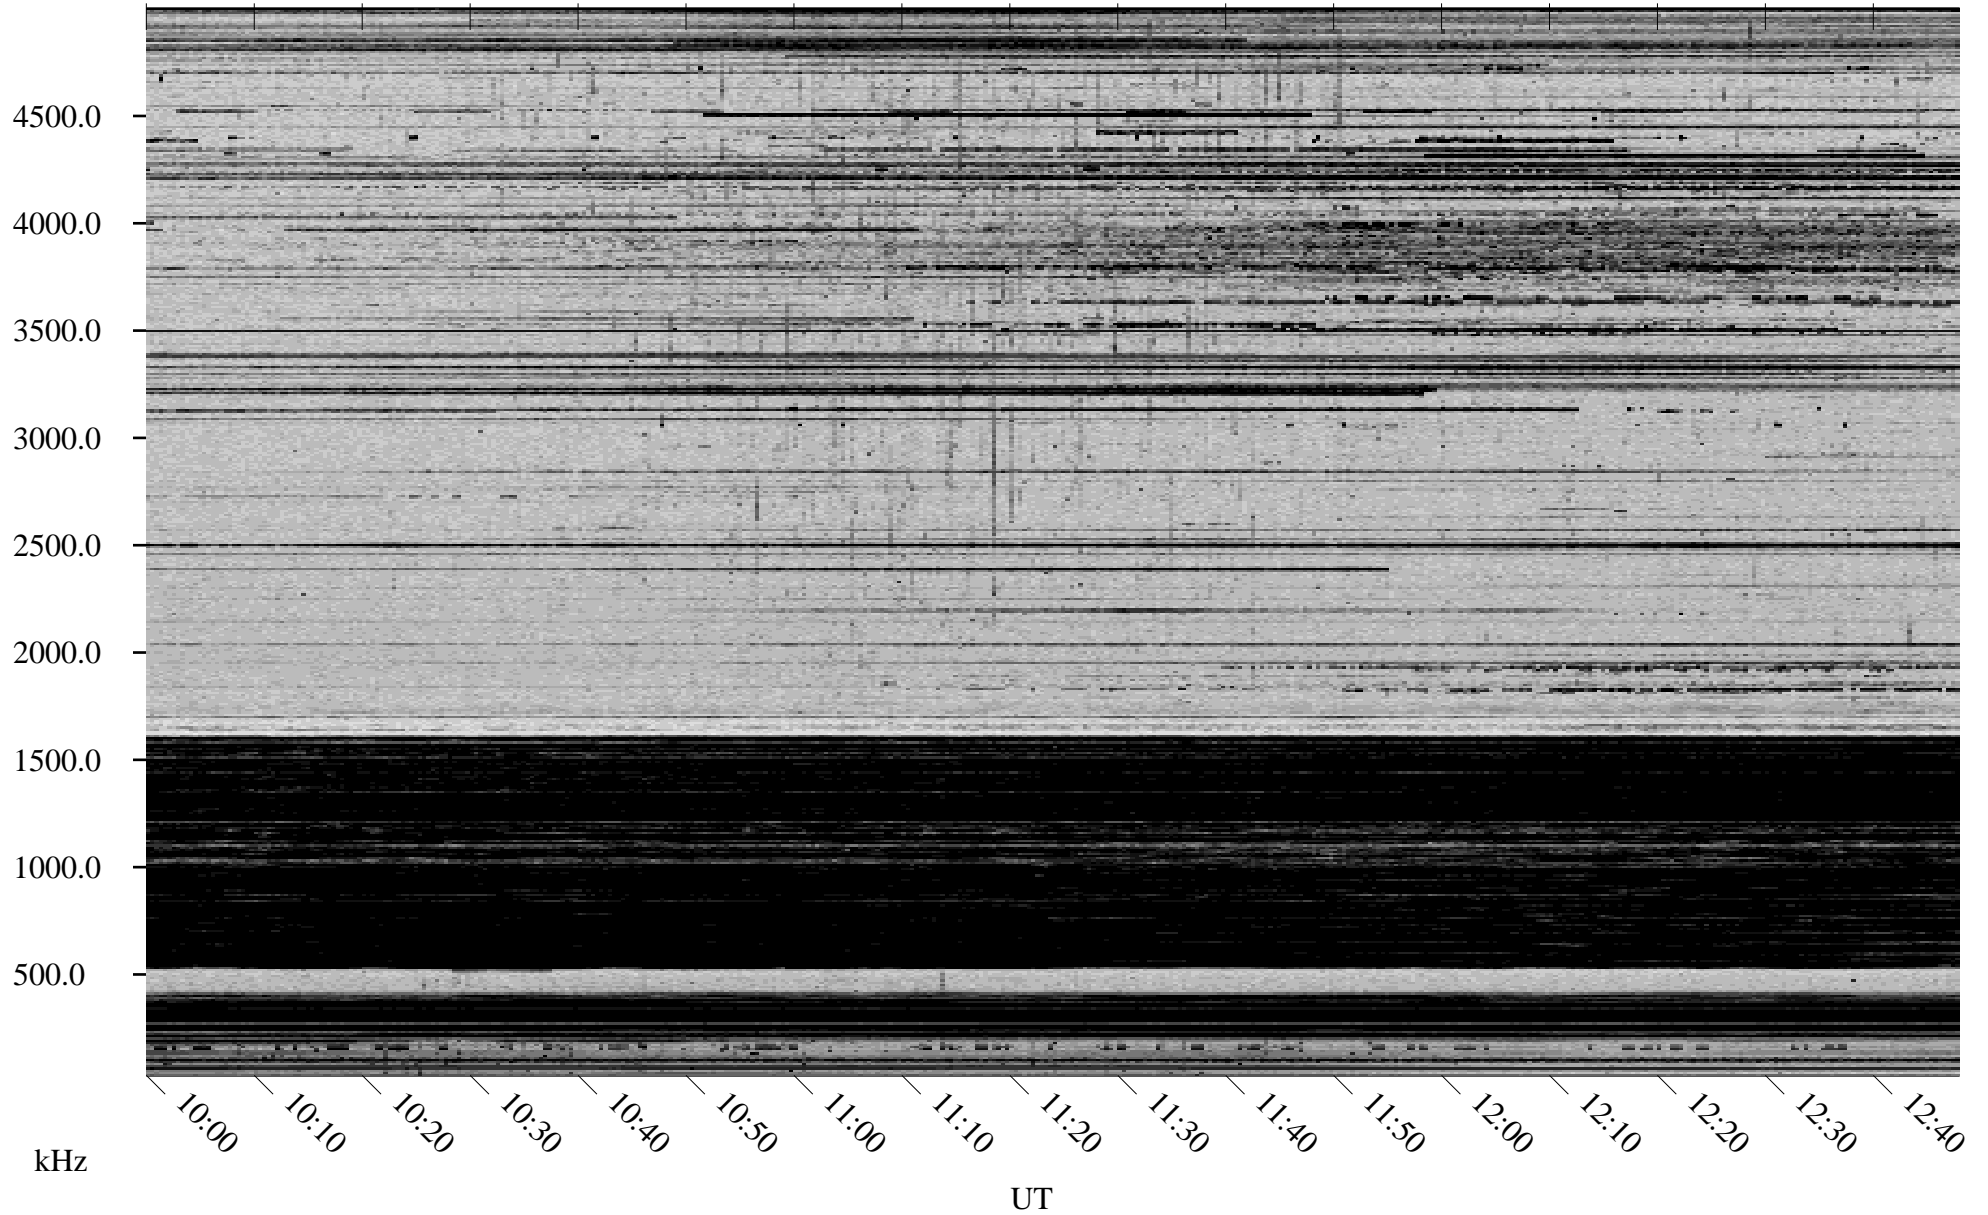

# 01/29/1998 Churchill, Manitoba

Linear Scale    Black = 161    White = 15

ch98028l.r00m max\_12

Page 4

# 01/29/1998 Churchill, Manitoba

Linear Scale    Black = 161    White = 15

ch98028l.r00m max\_12

Page 5

# 01/29/1998 Churchill, Manitoba

Linear Scale    Black = 161    White = 15

ch98028l.r00m max\_12

Page 6

# 01/29/1998 Churchill, Manitoba

Linear Scale    Black = 161    White = 15

ch98028l.r00m max\_12

Page 7