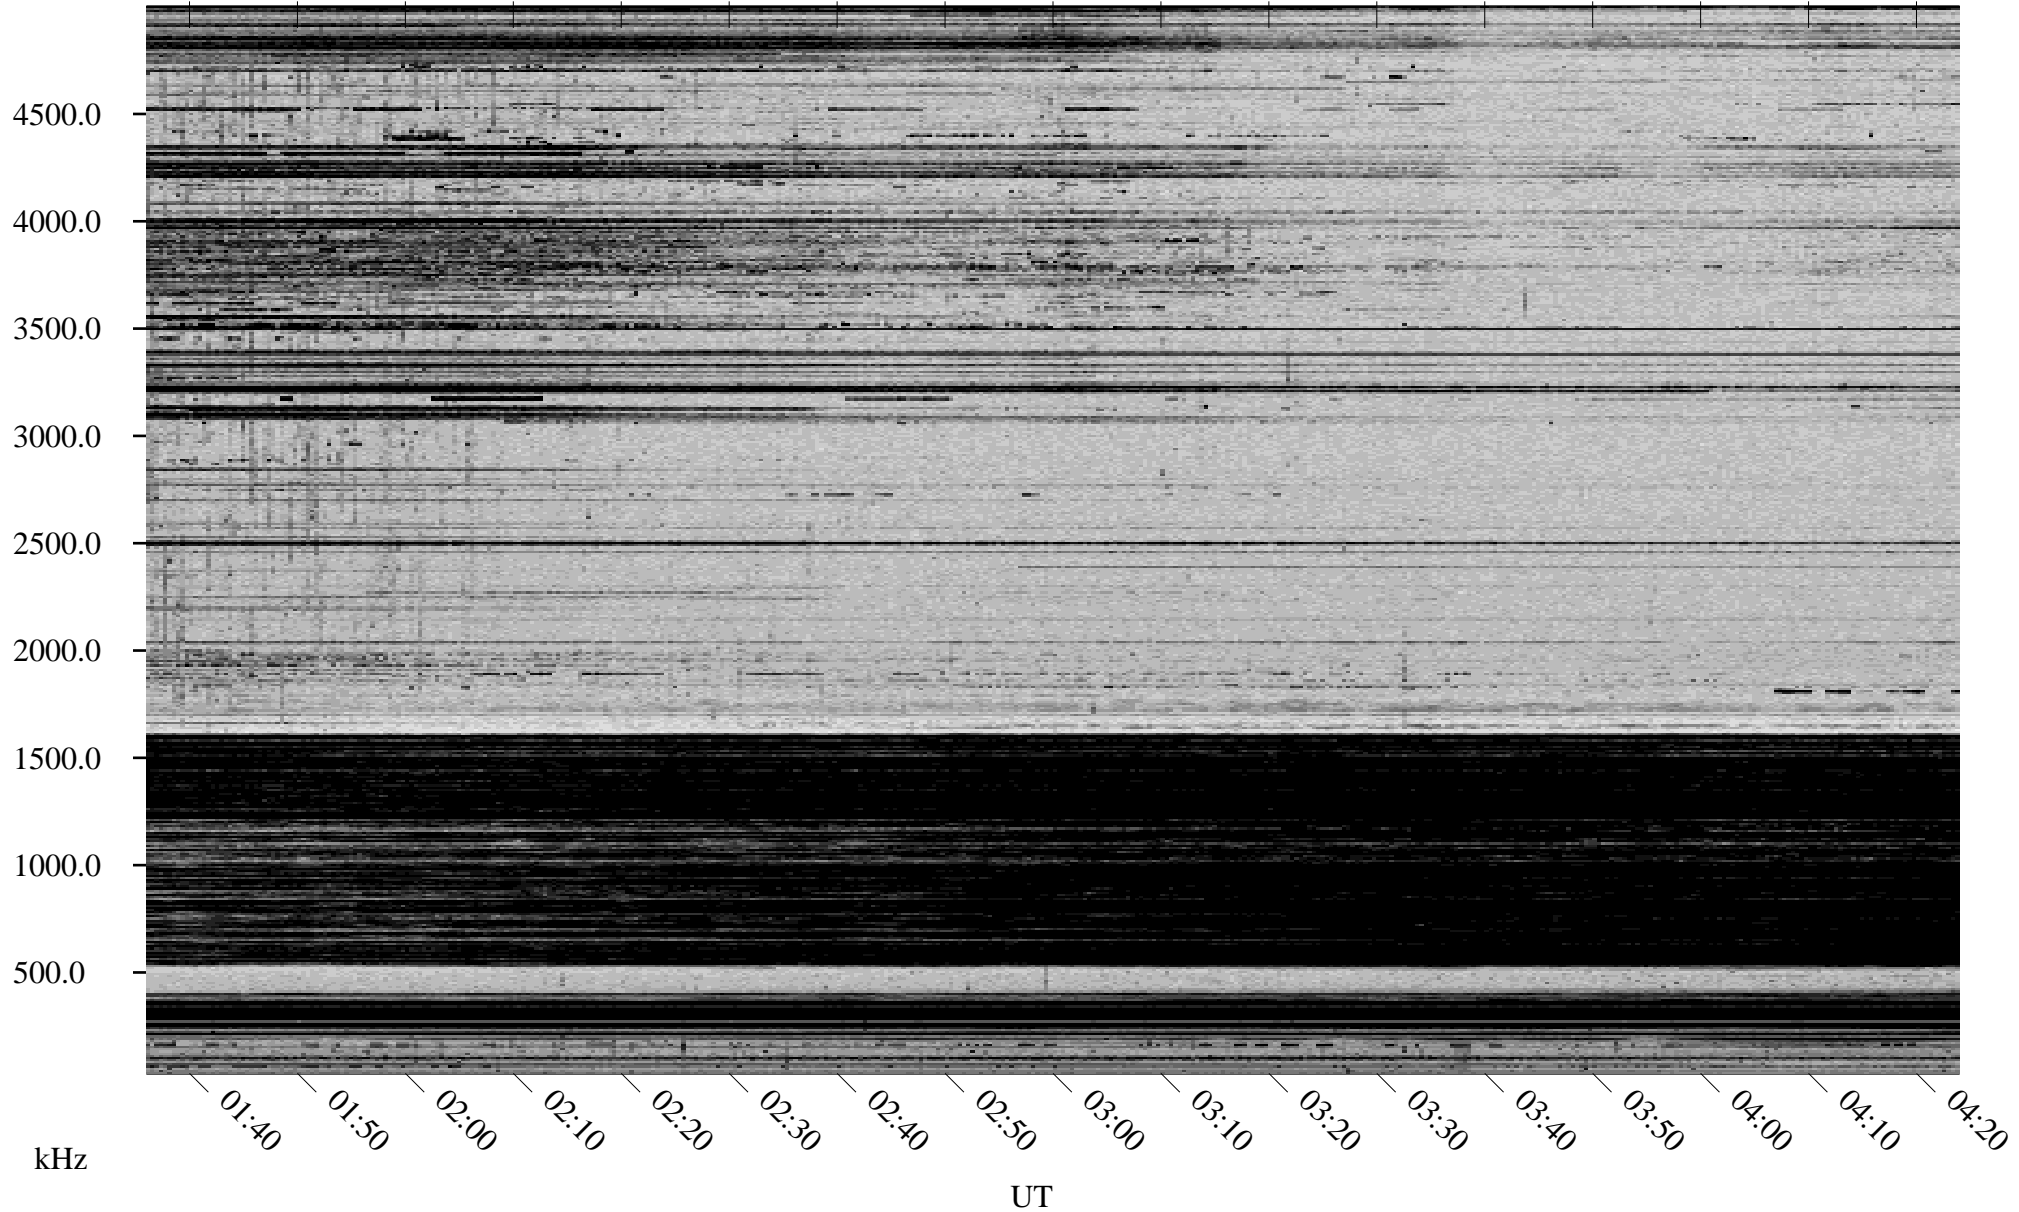

# 01/28/1998 Churchill, Manitoba

Linear Scale    Black = 161    White = 15

ch98028l.r00m max\_12

Page 1

# 01/28/1998 Churchill, Manitoba

Linear Scale    Black = 161    White = 15

ch98028l.r00m max\_12

Page 2

# 01/29/1998 Churchill, Manitoba

Linear Scale    Black = 161    White = 15

ch98028l.r00m max\_12

Page 3

# 01/29/1998 Churchill, Manitoba

Linear Scale    Black = 161    White = 15

ch98028l.r00m max\_12

Page 4