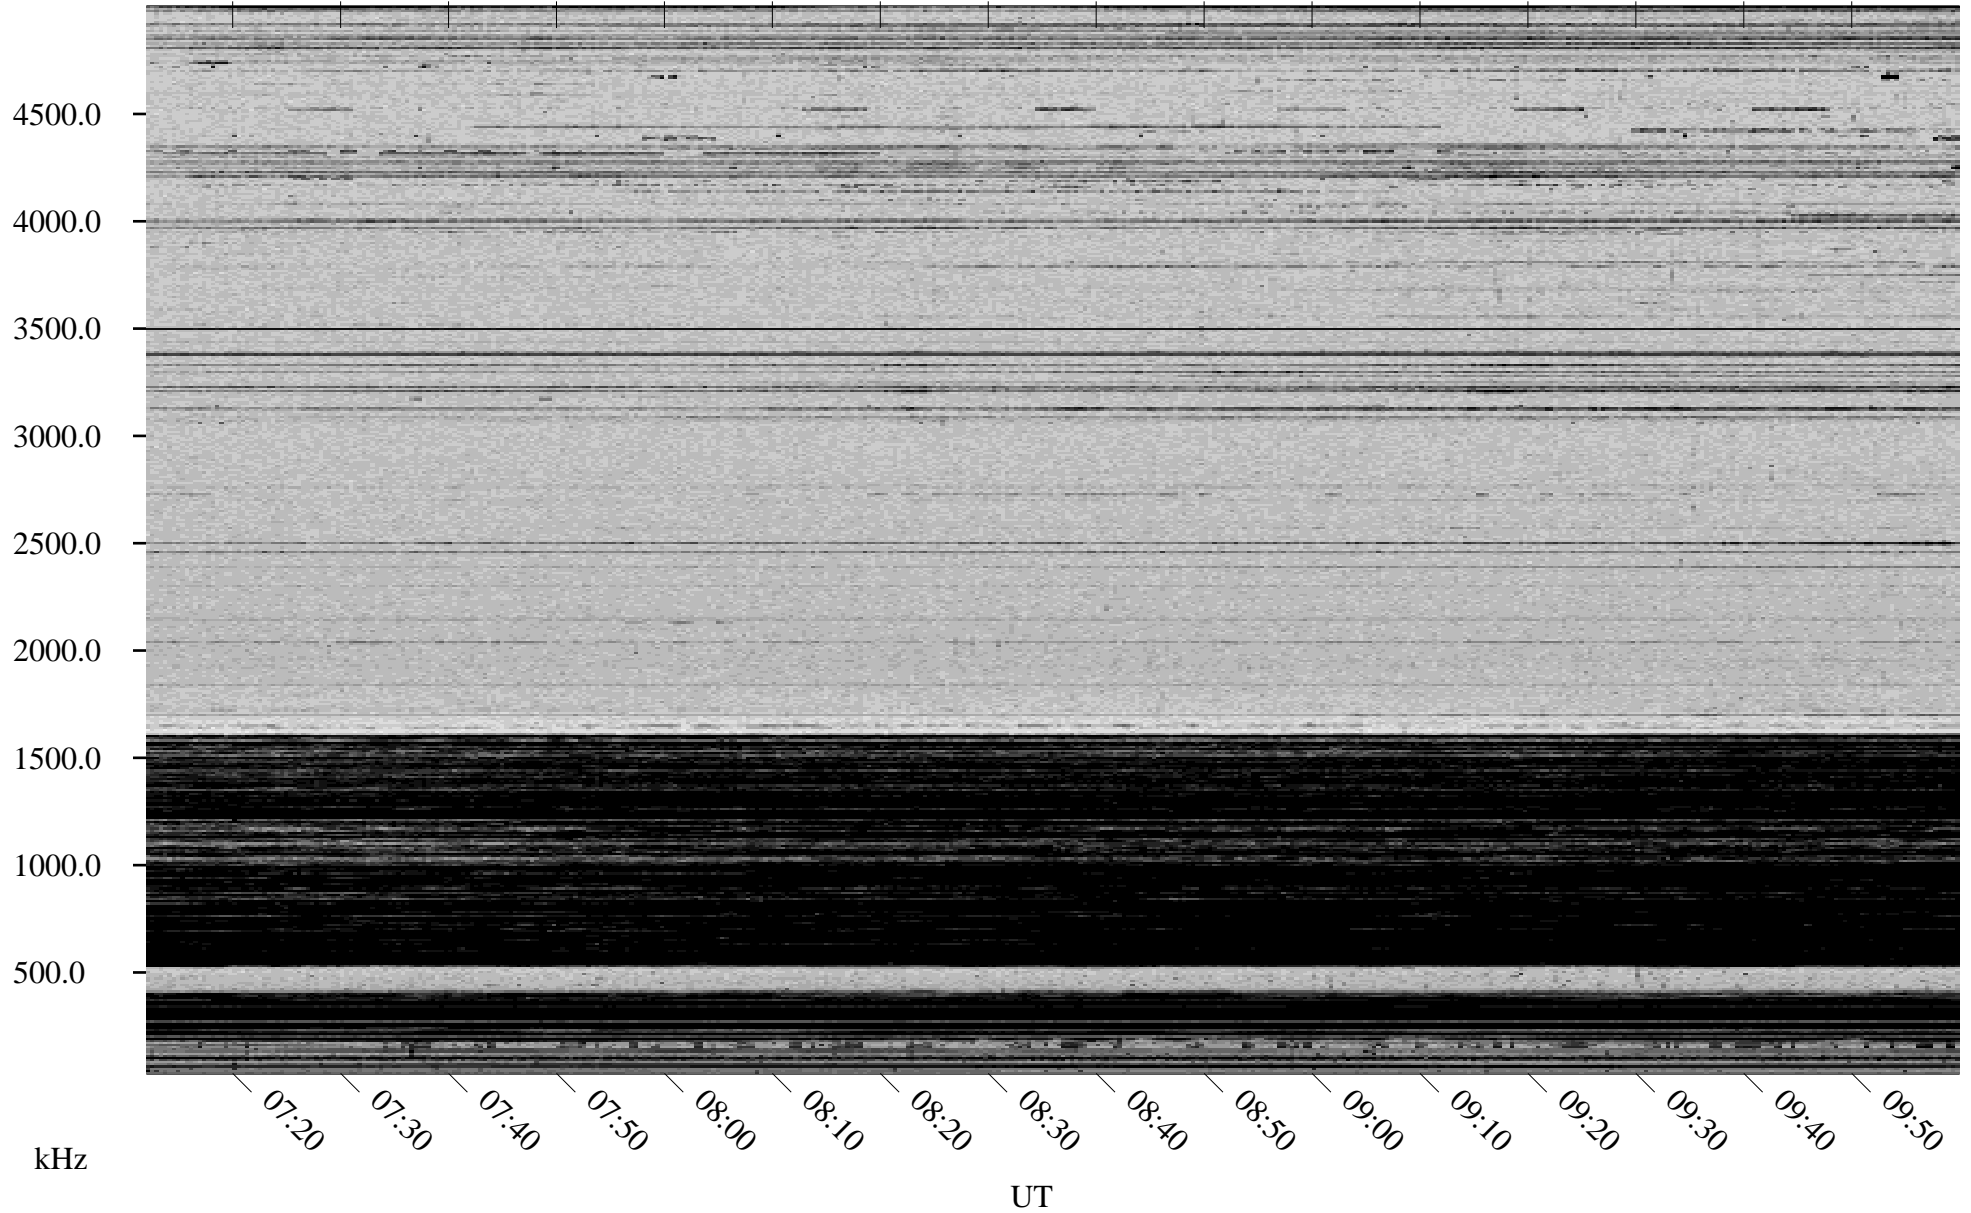

# 01/28/1998 Churchill, Manitoba

Linear Scale    Black = 161    White = 15

ch98028l.r00m max\_12

Page 1

# 01/29/1998 Churchill, Manitoba

Linear Scale    Black = 161    White = 15

ch98028l.r00m max\_12

Page 3

# 01/29/1998 Churchill, Manitoba

Linear Scale    Black = 161    White = 15

ch98028l.r00m max\_12

Page 4

# 01/29/1998 Churchill, Manitoba

Linear Scale    Black = 161    White = 15

ch98028l.r00m max\_12

Page 5