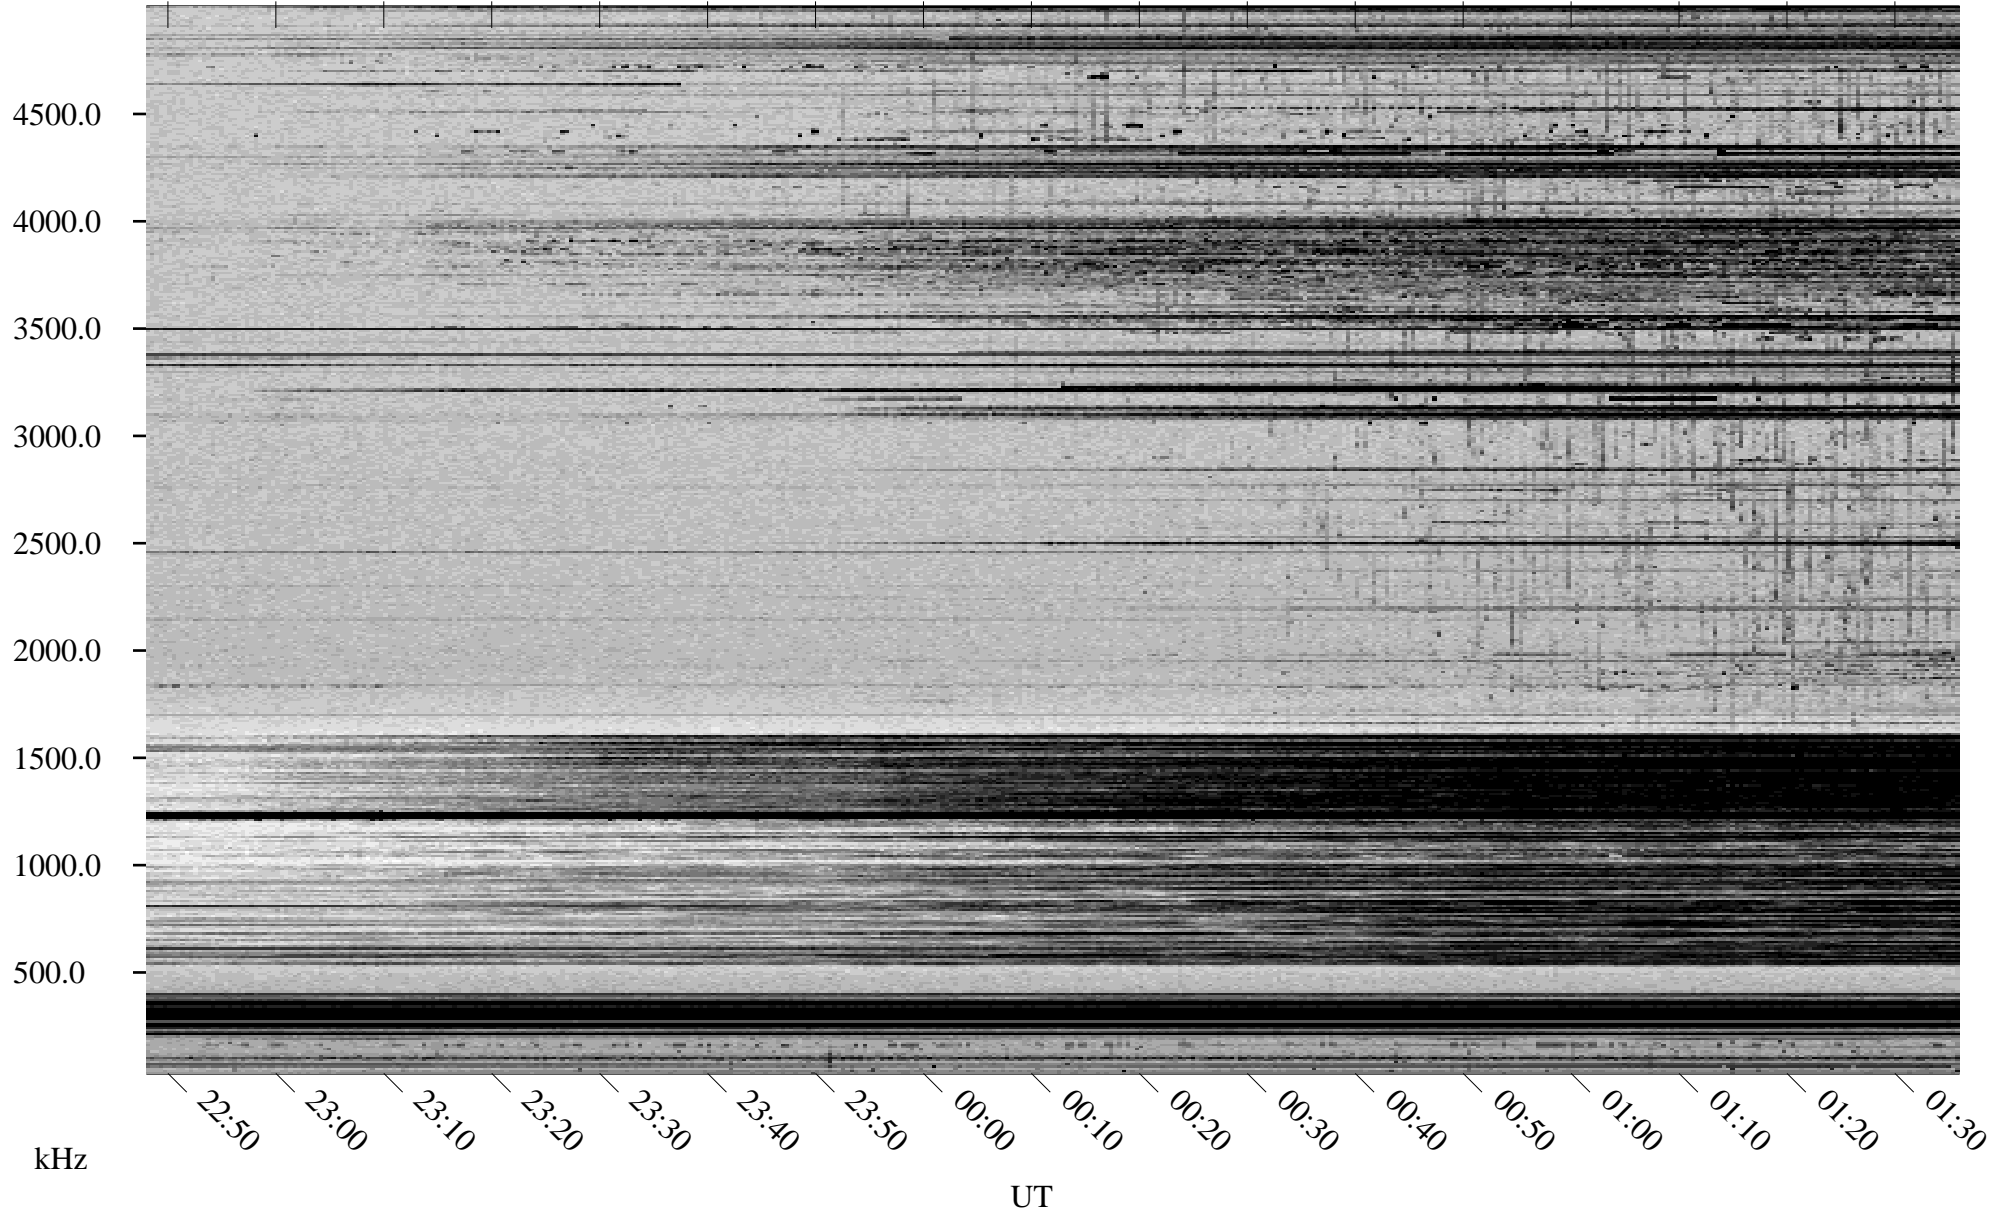

# 01/28/1998 Churchill, Manitoba

Linear Scale    Black = 161    White = 15

ch98028l.r00m max\_12

Page 1

# 01/28/1998 Churchill, Manitoba

Linear Scale    Black = 161    White = 15

ch98028l.r00m max\_12

Page 2

# 01/29/1998 Churchill, Manitoba

Linear Scale    Black = 161    White = 15

ch98028l.r00m max\_12

Page 3

# 01/29/1998 Churchill, Manitoba

Linear Scale    Black = 161    White = 15

ch98028l.r00m max\_12

Page 4