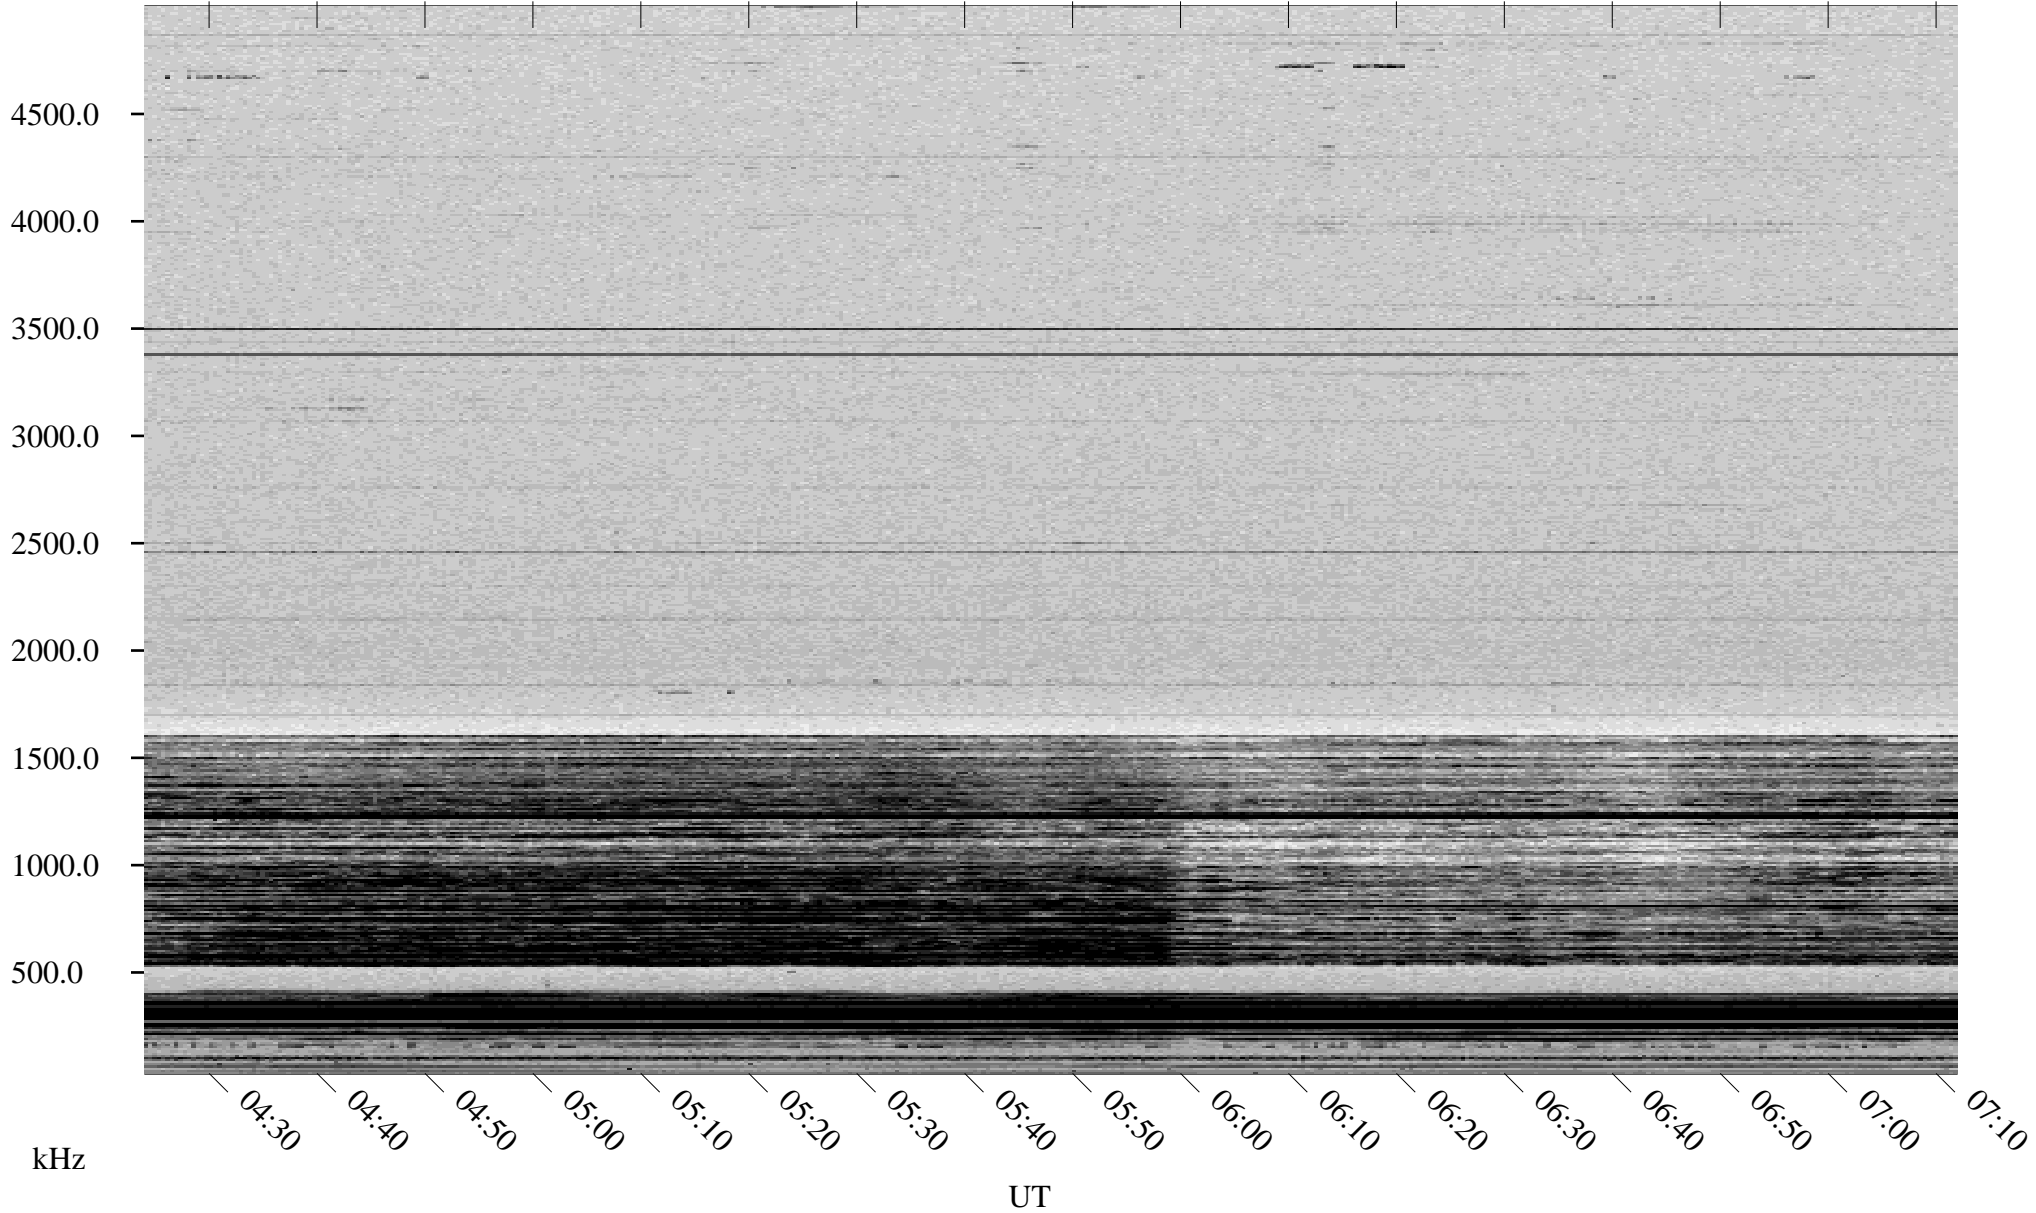

01/29/1998 Churchill, Manitoba

Linear Scale Black = 161 White = 15

ch98029l.r00m max_12

Page 1

01/29/1998 Churchill, Manitoba

Linear Scale Black = 161 White = 15

ch98029l.r00m max_12

Page 2

01/30/1998 Churchill, Manitoba

Linear Scale Black = 161 White = 15

ch98029l.r00m max_12

Page 3

01/30/1998 Churchill, Manitoba

Linear Scale Black = 161 White = 15

ch98029l.r00m max_12

Page 4

01/30/1998 Churchill, Manitoba

Linear Scale Black = 161 White = 15

ch98029l.r00m max_12

Page 5

01/30/1998 Churchill, Manitoba

Linear Scale Black = 161 White = 15

ch98029l.r00m max_12

Page 6

01/30/1998 Churchill, Manitoba

Linear Scale Black = 161 White = 15

ch98029l.r00m max_12

Page 7

01/30/1998 Churchill, Manitoba

Linear Scale Black = 161 White = 15

ch98029l.r00m max_12

Page 8