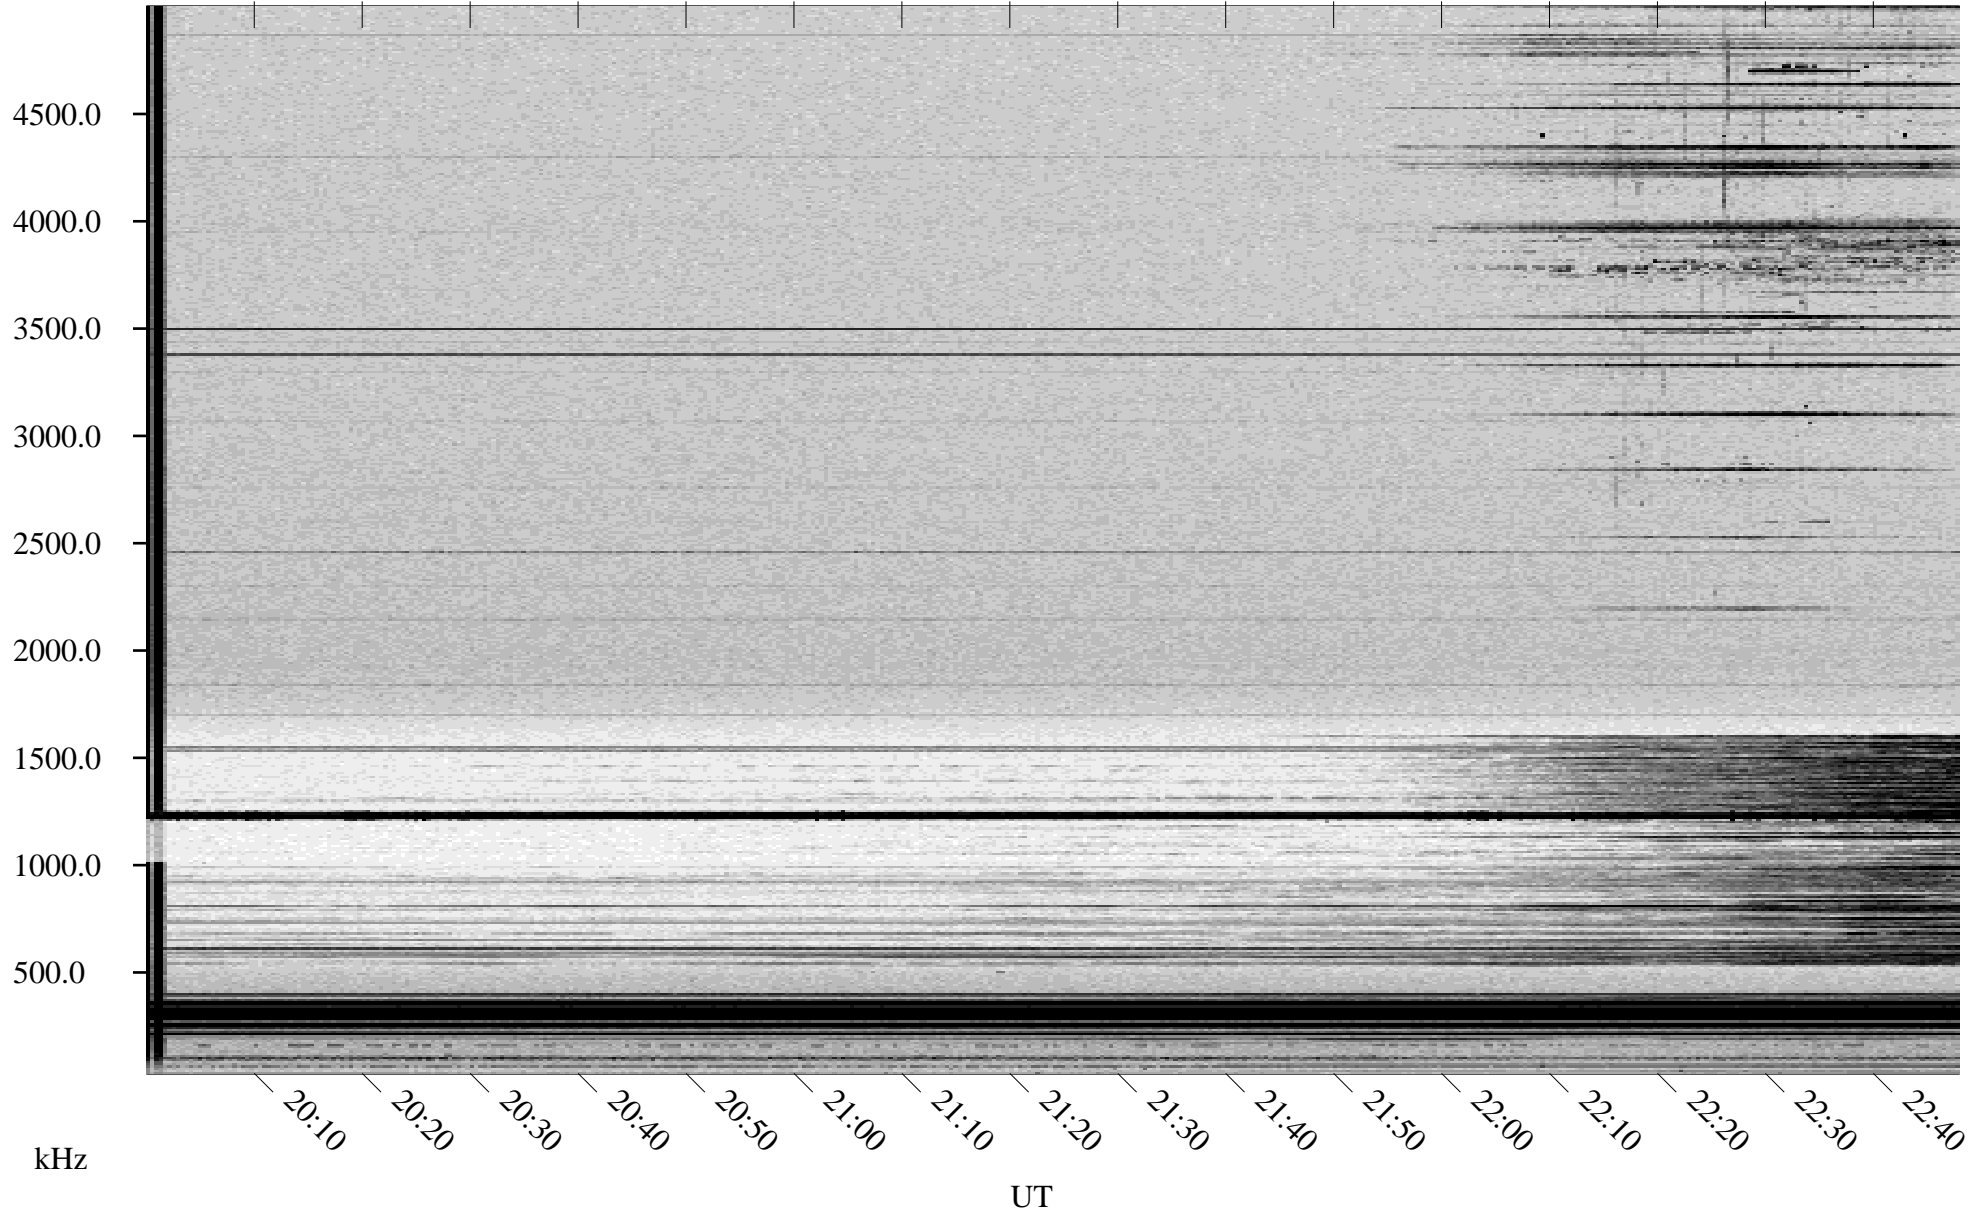

01/29/1998 Churchill, Manitoba

Linear Scale Black = 161 White = 15

ch98029l.r00m max_12

Page 1

01/29/1998 Churchill, Manitoba

Linear Scale Black = 161 White = 15

ch98029l.r00m max_12

Page 2

01/30/1998 Churchill, Manitoba

Linear Scale Black = 161 White = 15

ch98029l.r00m max_12

Page 3

01/30/1998 Churchill, Manitoba

Linear Scale Black = 161 White = 15

ch98029l.r00m max_12

Page 4

01/30/1998 Churchill, Manitoba

Linear Scale Black = 161 White = 15

ch98029l.r00m max_12

Page 5

01/30/1998 Churchill, Manitoba

Linear Scale Black = 161 White = 15

ch98029l.r00m max_12

Page 6

01/30/1998 Churchill, Manitoba

Linear Scale Black = 161 White = 15

ch98029l.r00m max_12

Page 7

01/30/1998 Churchill, Manitoba

Linear Scale Black = 161 White = 15

ch98029l.r00m max_12

Page 8