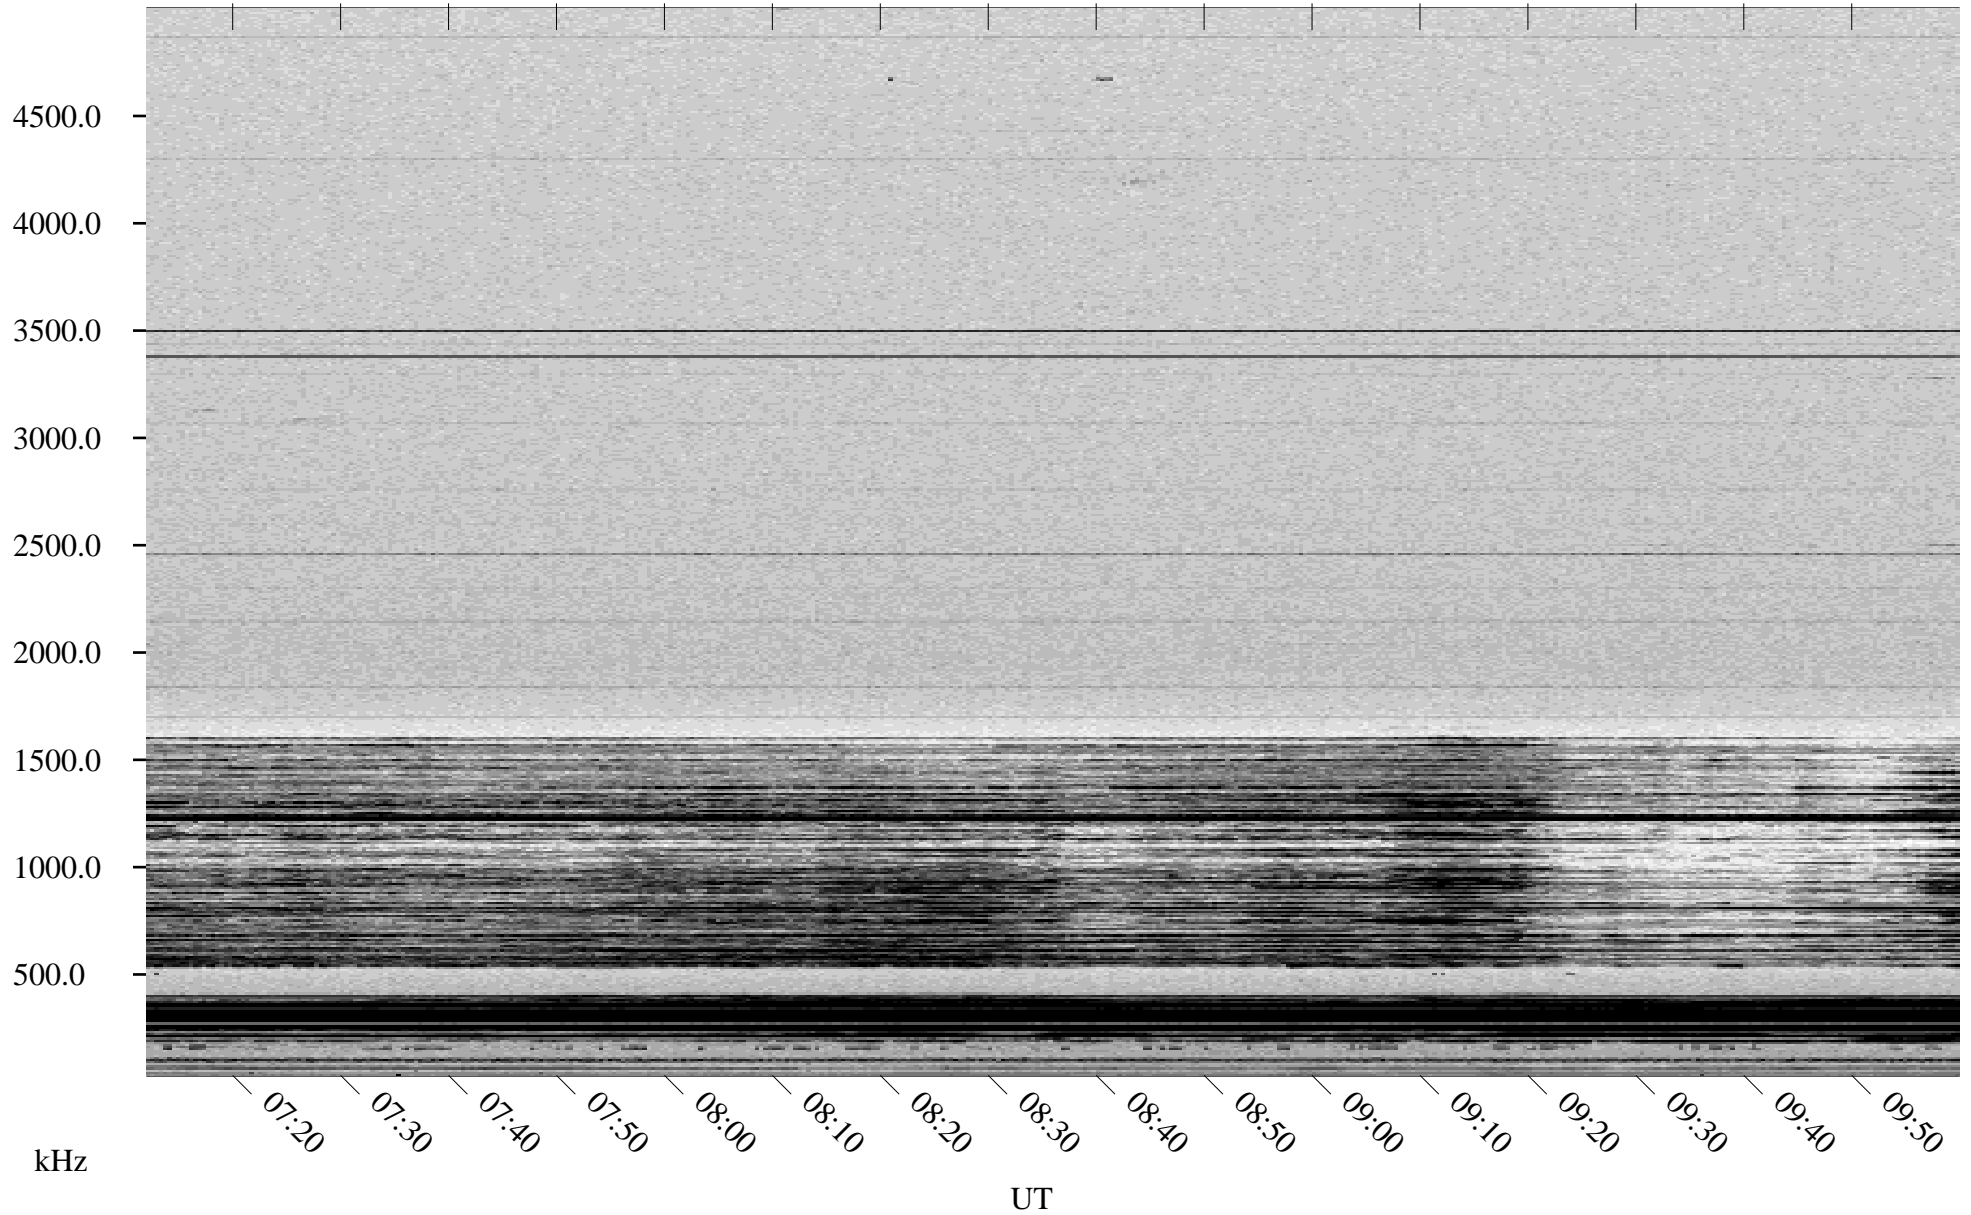

01/29/1998 Churchill, Manitoba

Linear Scale Black = 161 White = 15

ch98029l.r00m max_12

Page 1

01/29/1998 Churchill, Manitoba

Linear Scale Black = 161 White = 15

ch98029l.r00m max_12

Page 2

01/30/1998 Churchill, Manitoba

Linear Scale Black = 161 White = 15

ch98029l.r00m max_12

Page 3

01/30/1998 Churchill, Manitoba

Linear Scale Black = 161 White = 15

ch98029l.r00m max_12

Page 4

01/30/1998 Churchill, Manitoba

Linear Scale Black = 161 White = 15

ch98029l.r00m max_12

Page 5

01/30/1998 Churchill, Manitoba

Linear Scale Black = 161 White = 15

ch98029l.r00m max_12

Page 6

01/30/1998 Churchill, Manitoba

Linear Scale Black = 161 White = 15

ch98029l.r00m max_12

Page 7

01/30/1998 Churchill, Manitoba

Linear Scale Black = 161 White = 15

ch98029l.r00m max_12

Page 8