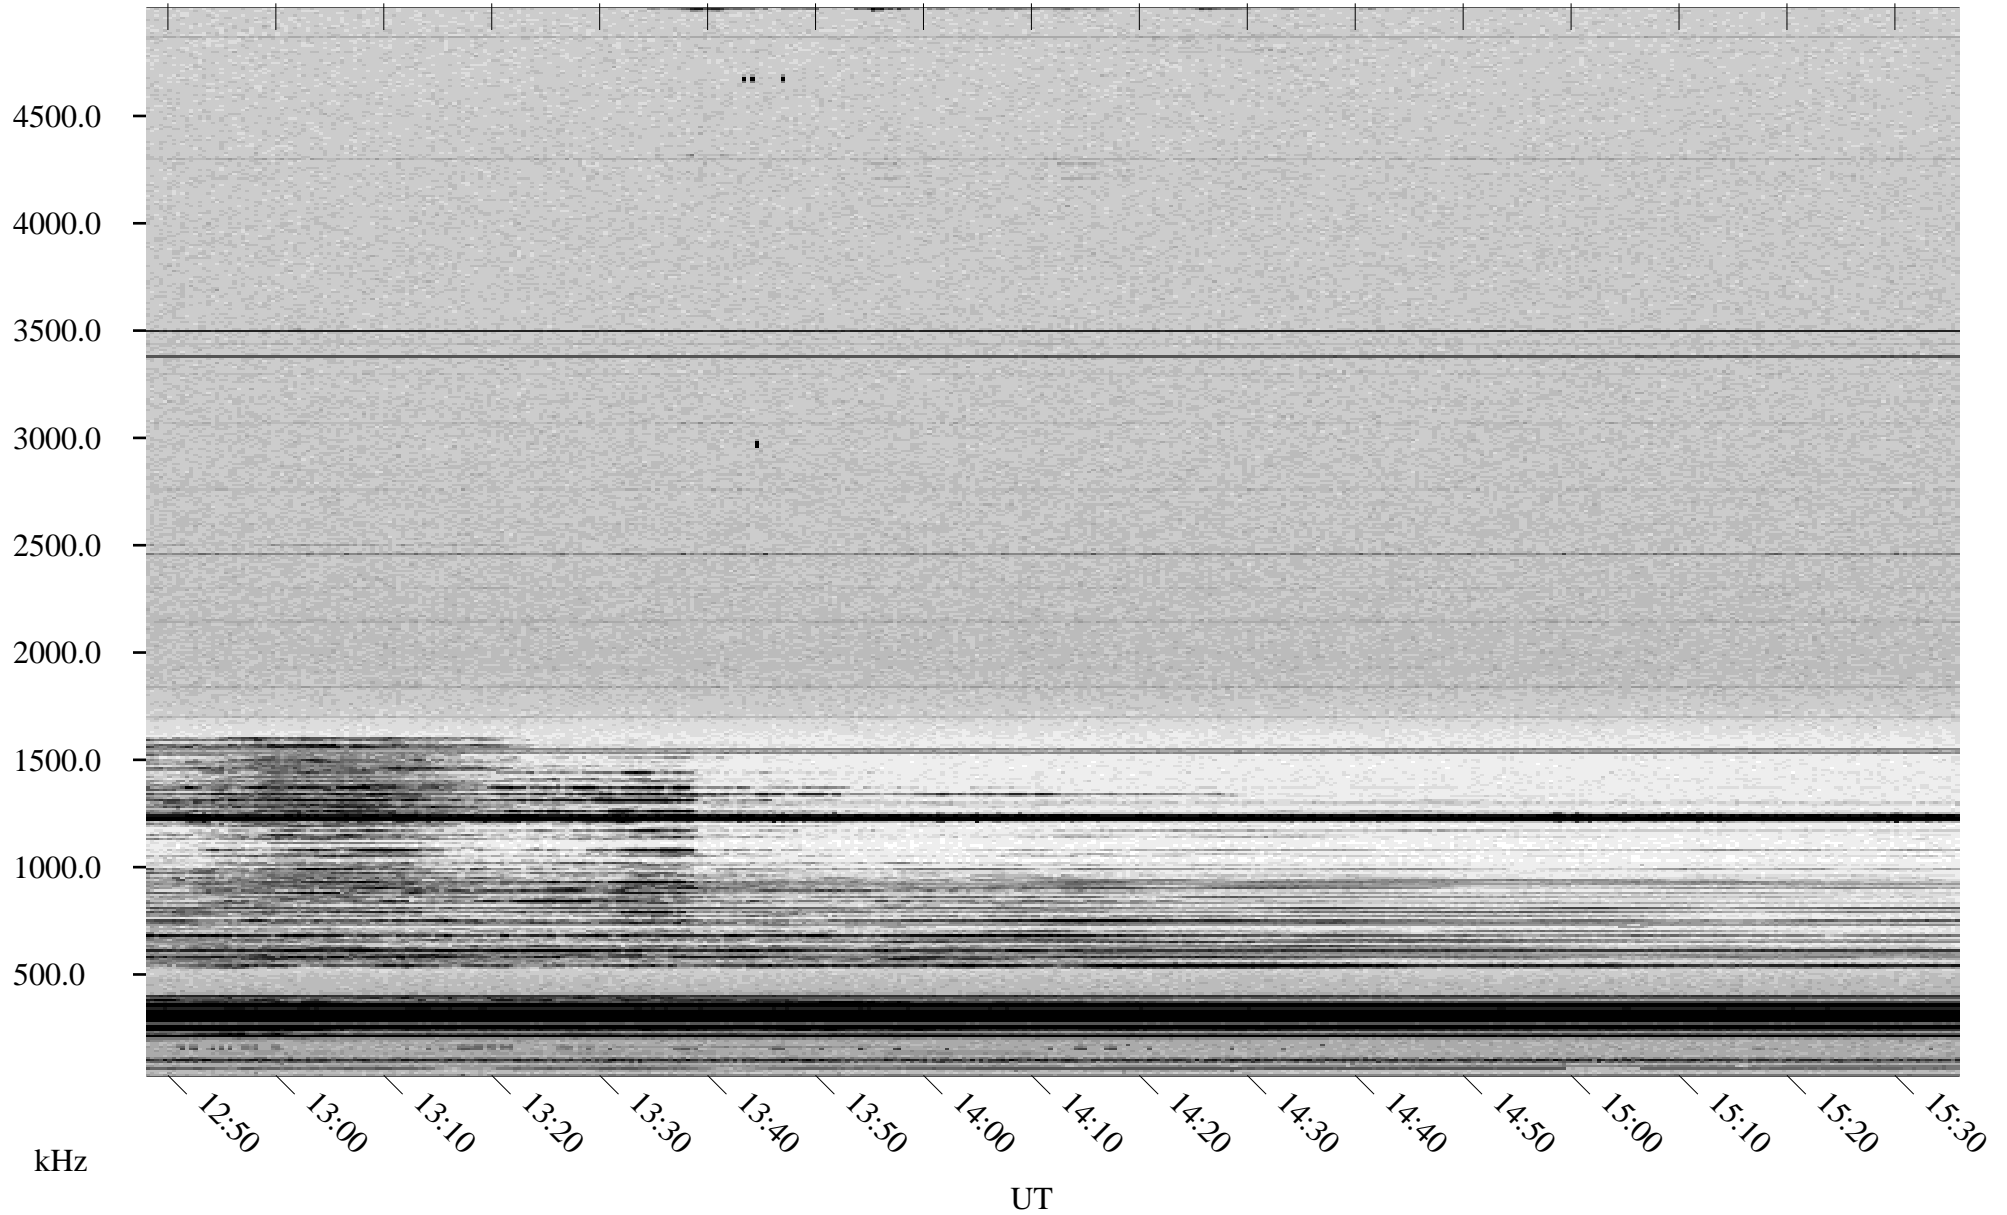

01/29/1998 Churchill, Manitoba

Linear Scale Black = 161 White = 15

ch98029l.r00m max_12

Page 1

01/29/1998 Churchill, Manitoba

Linear Scale Black = 161 White = 15

ch98029l.r00m max_12

Page 2

01/30/1998 Churchill, Manitoba

Linear Scale Black = 161 White = 15

ch98029l.r00m max_12

Page 3

01/30/1998 Churchill, Manitoba

Linear Scale Black = 161 White = 15

ch98029l.r00m max_12

Page 4

01/30/1998 Churchill, Manitoba

Linear Scale Black = 161 White = 15

ch98029l.r00m max_12

Page 5

01/30/1998 Churchill, Manitoba

Linear Scale Black = 161 White = 15

ch98029l.r00m max_12

Page 6

01/30/1998 Churchill, Manitoba

Linear Scale Black = 161 White = 15

ch98029l.r00m max_12

Page 7

01/30/1998 Churchill, Manitoba

Linear Scale Black = 161 White = 15

ch98029l.r00m max_12

Page 8