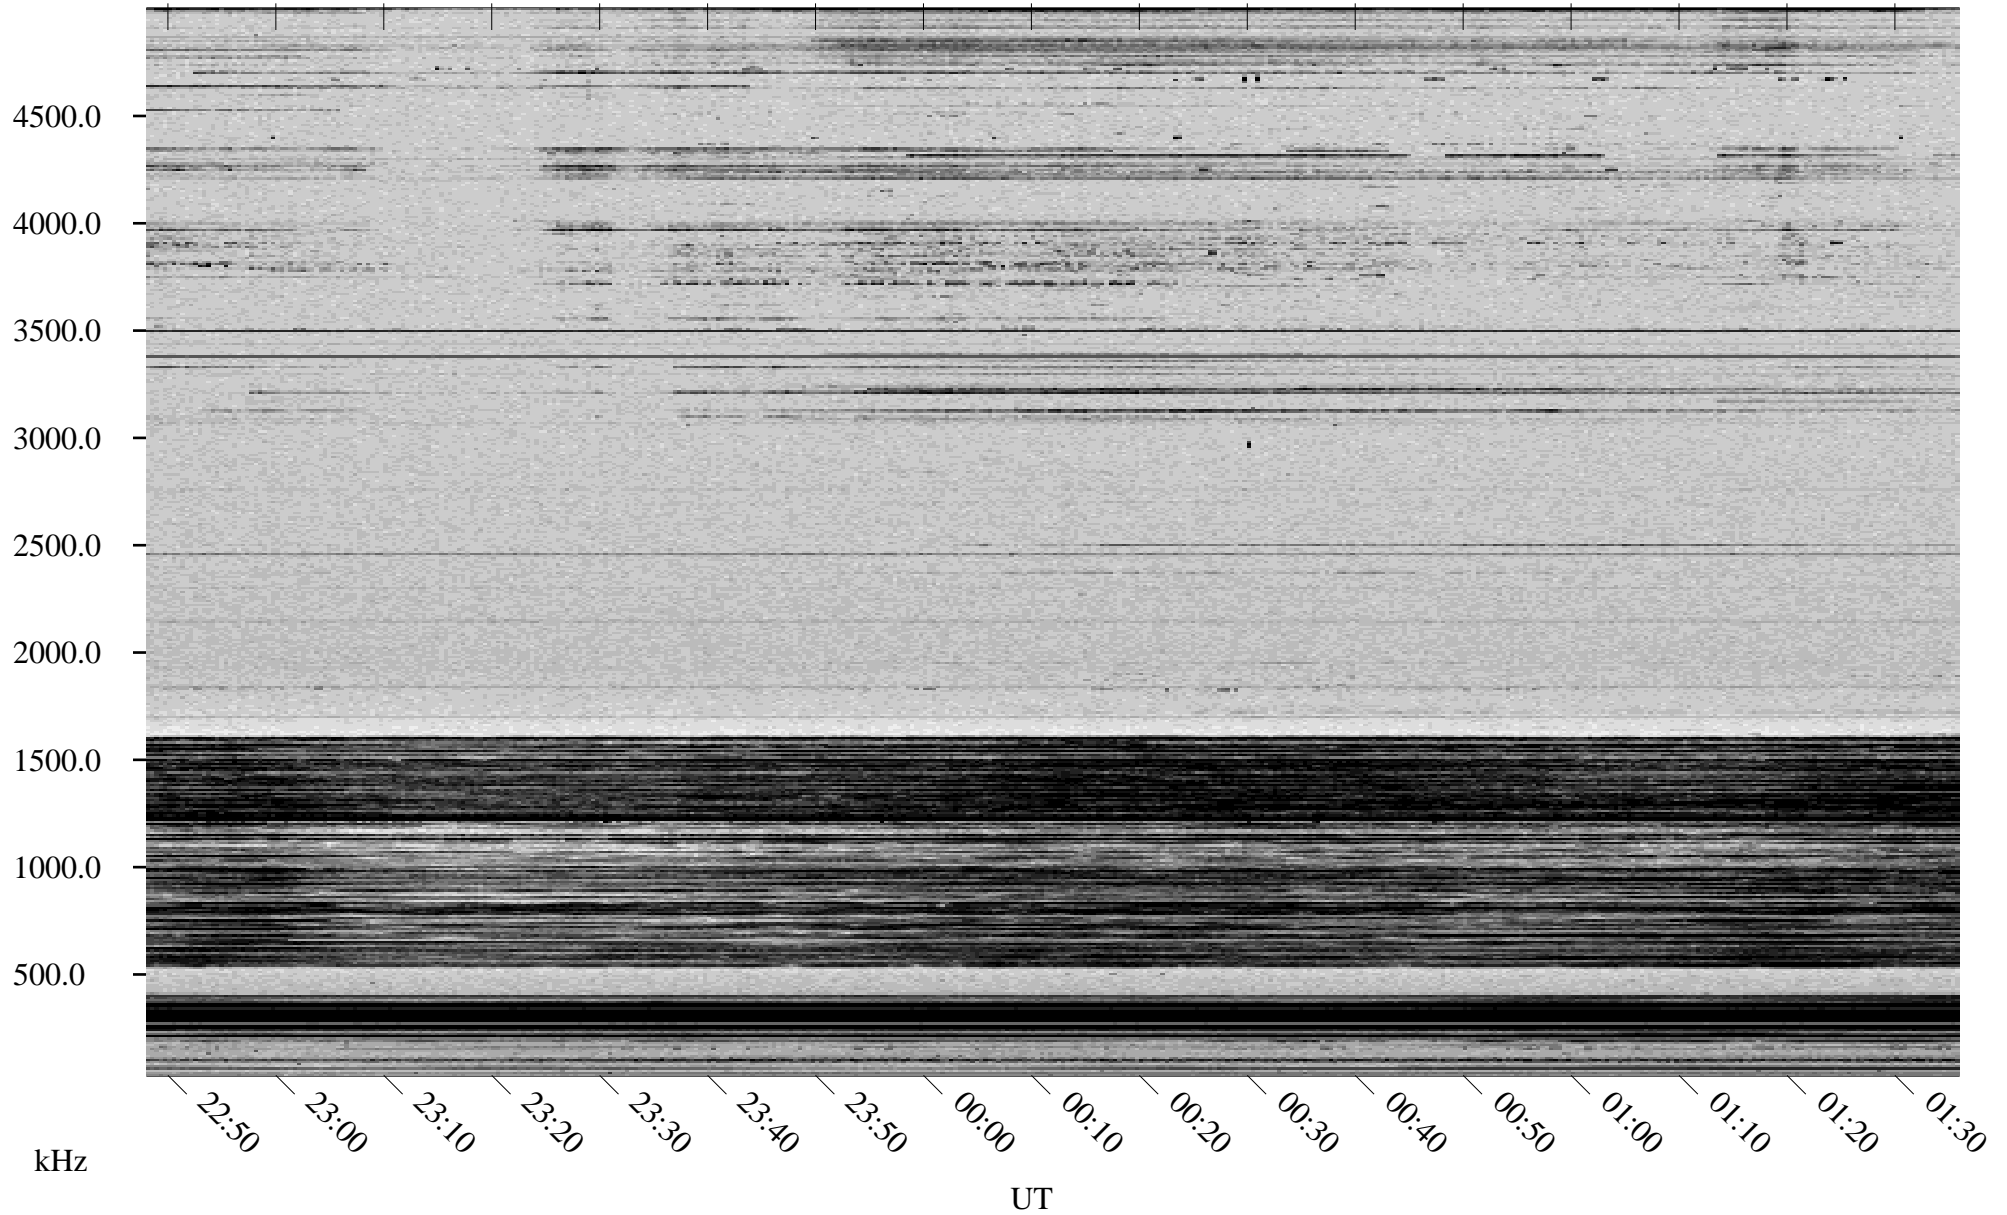

01/29/1998 Churchill, Manitoba

Linear Scale Black = 161 White = 15

ch98029l.r00m max_12

Page 1

01/29/1998 Churchill, Manitoba

Linear Scale Black = 161 White = 15

ch98029l.r00m max_12

Page 2

01/30/1998 Churchill, Manitoba

Linear Scale Black = 161 White = 15

ch98029l.r00m max_12

Page 3

01/30/1998 Churchill, Manitoba

Linear Scale Black = 161 White = 15

ch98029l.r00m max_12

Page 4

01/30/1998 Churchill, Manitoba

Linear Scale Black = 161 White = 15

ch98029l.r00m max_12

Page 5

01/30/1998 Churchill, Manitoba

Linear Scale Black = 161 White = 15

ch98029l.r00m max_12

Page 6

01/30/1998 Churchill, Manitoba

Linear Scale Black = 161 White = 15

ch98029l.r00m max_12

Page 7

01/30/1998 Churchill, Manitoba

Linear Scale Black = 161 White = 15

ch98029l.r00m max_12

Page 8