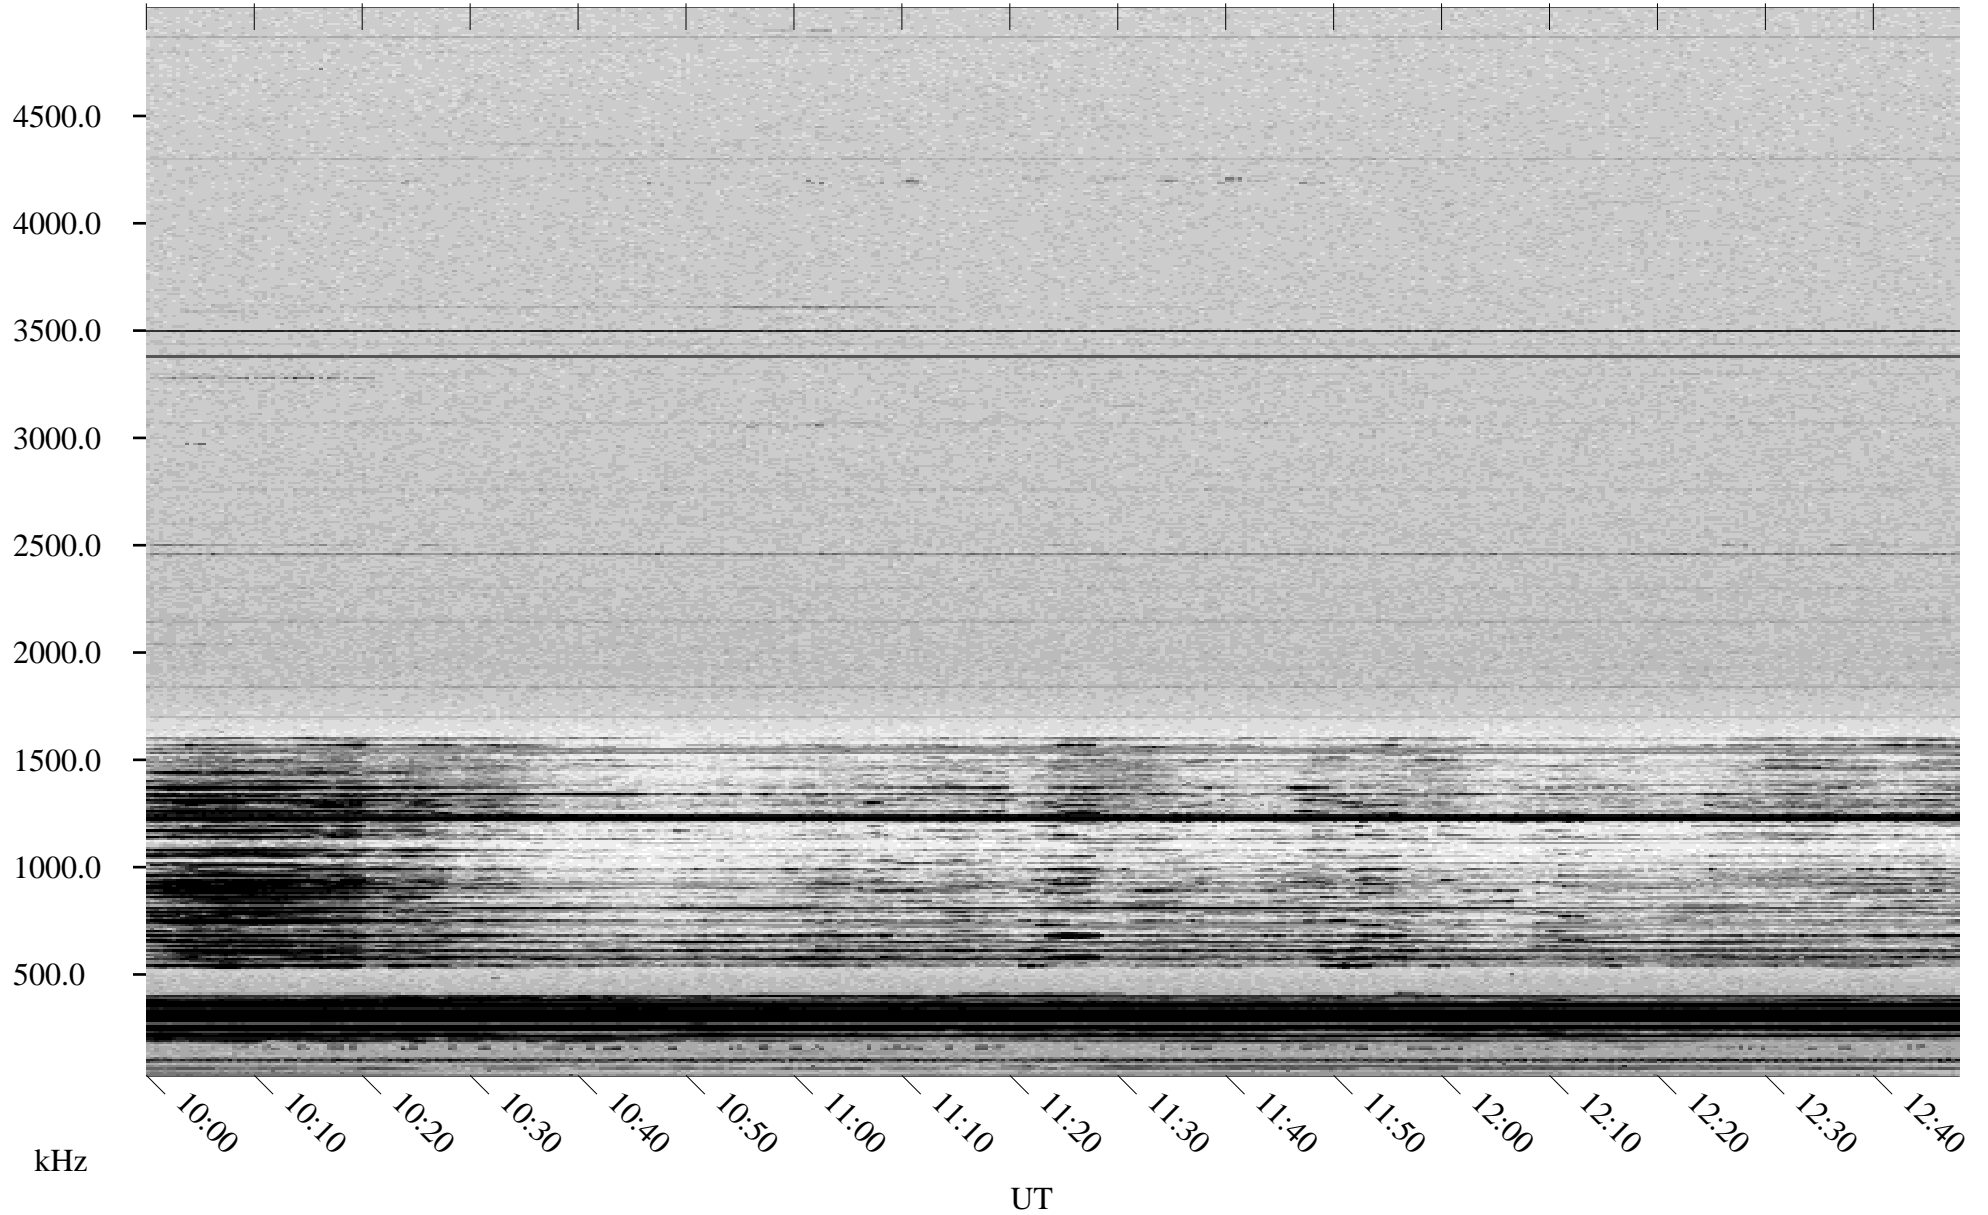

01/29/1998 Churchill, Manitoba

Linear Scale Black = 161 White = 15

ch98029l.r00m max_12

Page 1

01/29/1998 Churchill, Manitoba

Linear Scale Black = 161 White = 15

ch98029l.r00m max_12

Page 2

01/30/1998 Churchill, Manitoba

Linear Scale Black = 161 White = 15

ch98029l.r00m max_12

Page 3

01/30/1998 Churchill, Manitoba

Linear Scale Black = 161 White = 15

ch98029l.r00m max_12

Page 4

01/30/1998 Churchill, Manitoba

Linear Scale Black = 161 White = 15

ch98029l.r00m max_12

Page 5

01/30/1998 Churchill, Manitoba

Linear Scale Black = 161 White = 15

ch98029l.r00m max_12

Page 6

01/30/1998 Churchill, Manitoba

Linear Scale Black = 161 White = 15

ch98029l.r00m max_12

Page 7

01/30/1998 Churchill, Manitoba

Linear Scale Black = 161 White = 15

ch98029l.r00m max_12

Page 8