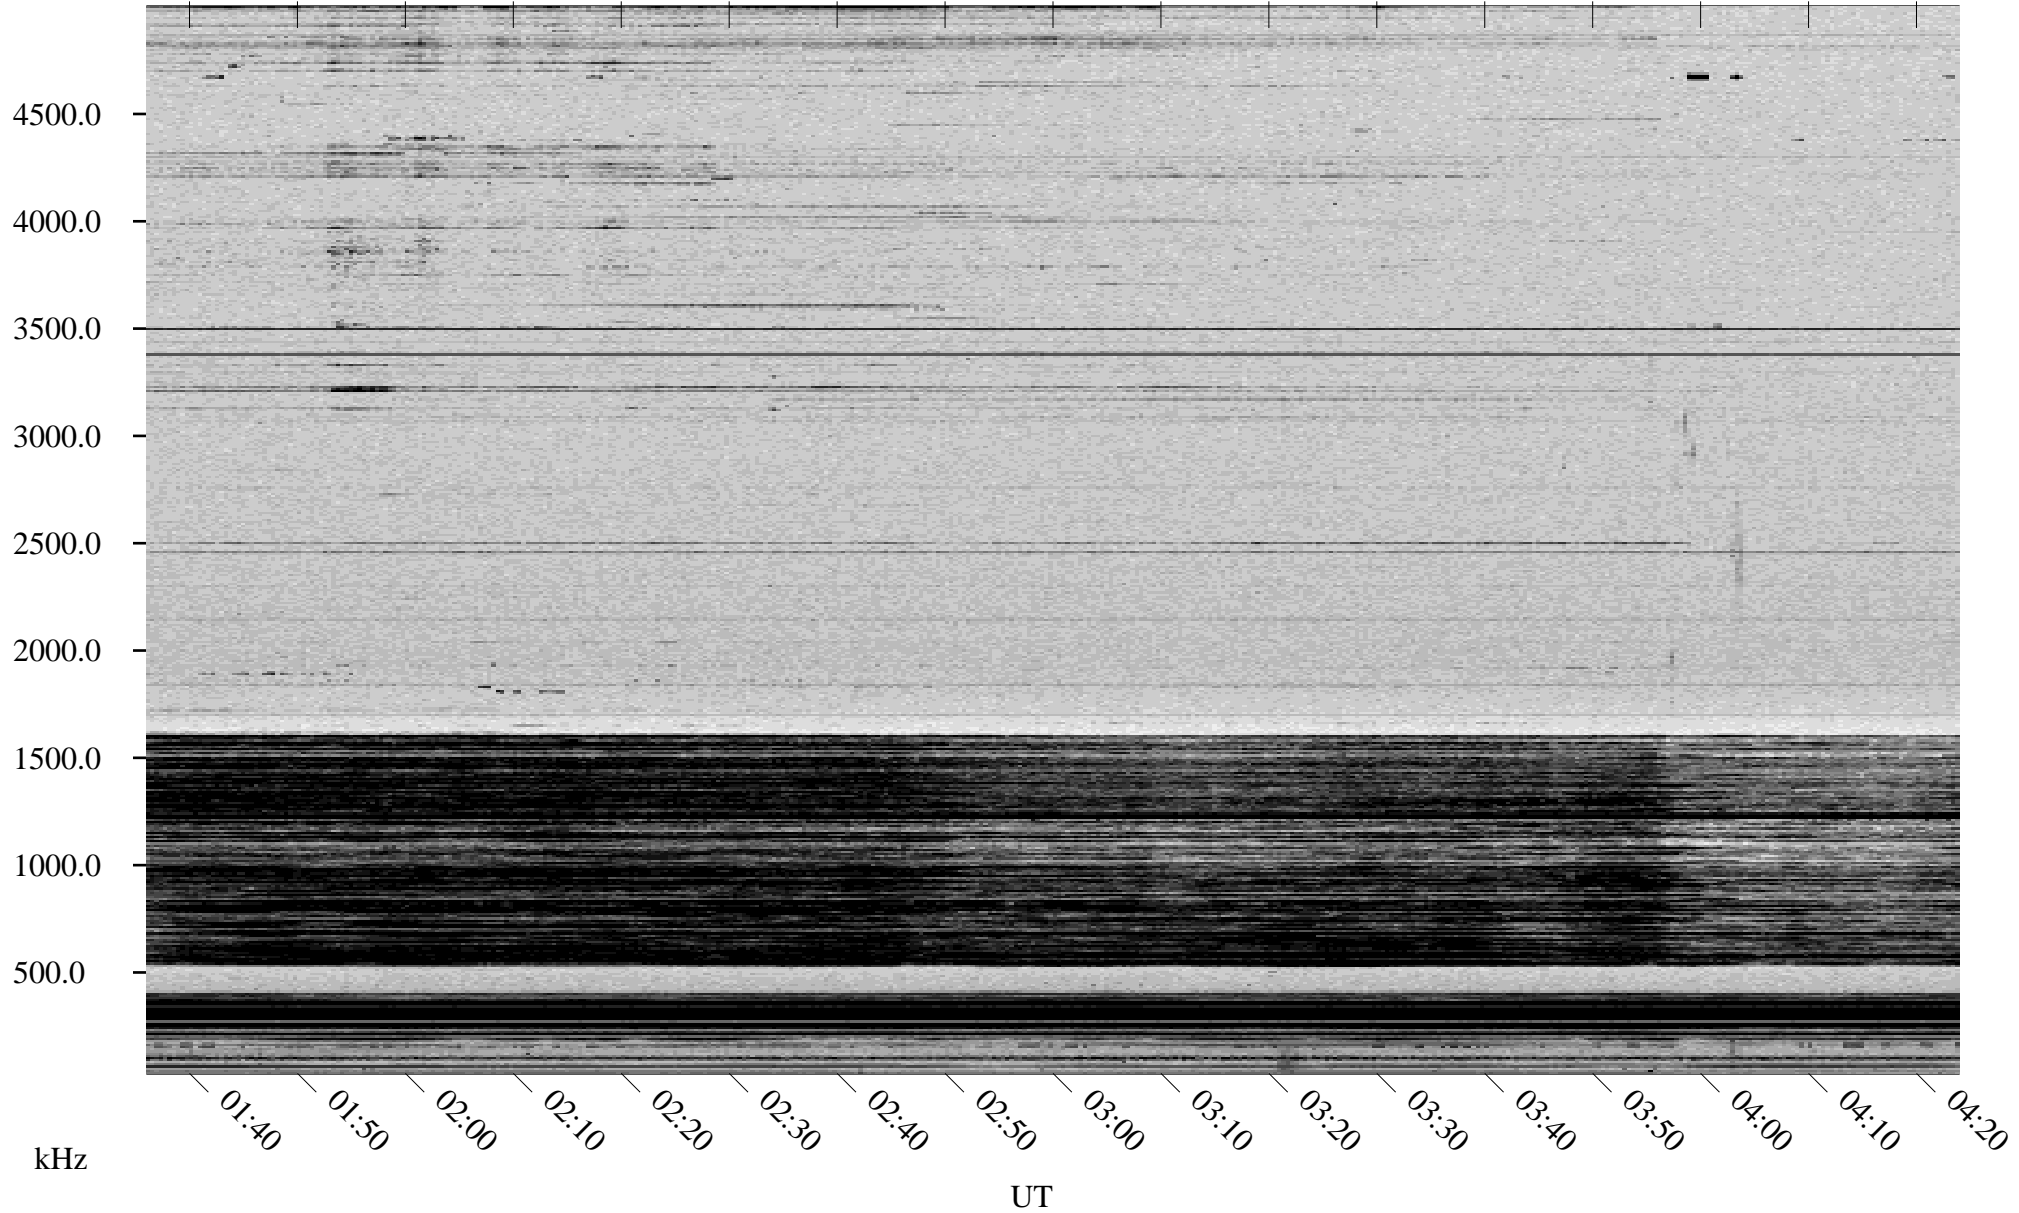

01/29/1998 Churchill, Manitoba

Linear Scale Black = 161 White = 15

ch98029l.r00m max_12

Page 1

01/29/1998 Churchill, Manitoba

Linear Scale Black = 161 White = 15

ch98029l.r00m max_12

Page 2

01/30/1998 Churchill, Manitoba

Linear Scale Black = 161 White = 15

ch98029l.r00m max_12

Page 3

01/30/1998 Churchill, Manitoba

Linear Scale Black = 161 White = 15

ch98029l.r00m max_12

Page 4

01/30/1998 Churchill, Manitoba

Linear Scale Black = 161 White = 15

ch98029l.r00m max_12

Page 5

01/30/1998 Churchill, Manitoba

Linear Scale Black = 161 White = 15

ch98029l.r00m max_12

Page 6

01/30/1998 Churchill, Manitoba

Linear Scale Black = 161 White = 15

ch98029l.r00m max_12

Page 7

01/30/1998 Churchill, Manitoba

Linear Scale Black = 161 White = 15

ch98029l.r00m max_12

Page 8