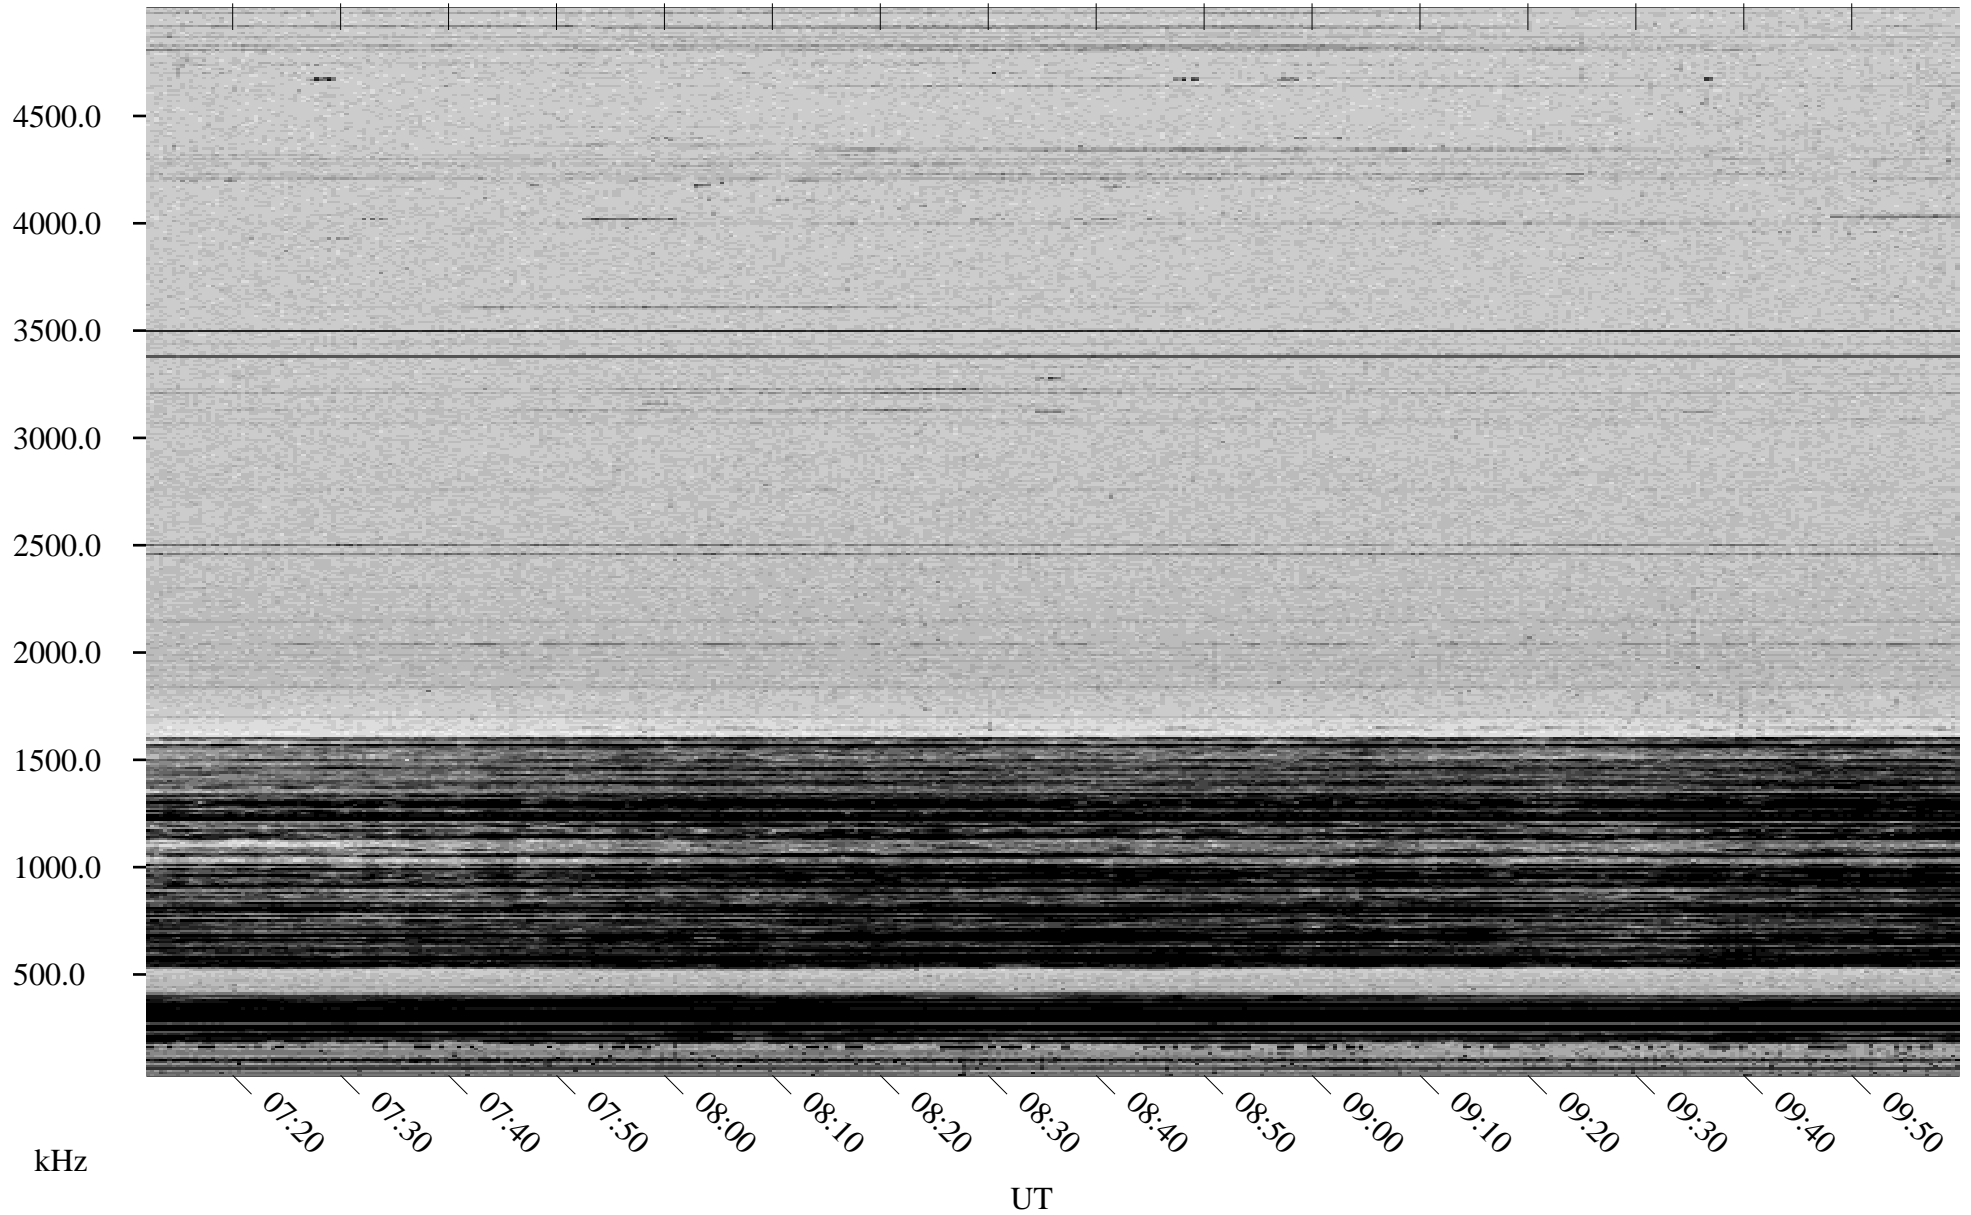

# 01/31/1998 Churchill, Manitoba

Linear Scale    Black = 161    White = 15

ch98030l.r00m max\_12

Page 3

# 01/31/1998 Churchill, Manitoba

Linear Scale    Black = 161    White = 15

ch98030l.r00m max\_12

Page 4

# 01/31/1998 Churchill, Manitoba

Linear Scale    Black = 161    White = 15

ch98030l.r00m max\_12

Page 5

# 01/31/1998 Churchill, Manitoba

Linear Scale    Black = 161    White = 15

ch98030l.r00m max\_12

Page 6