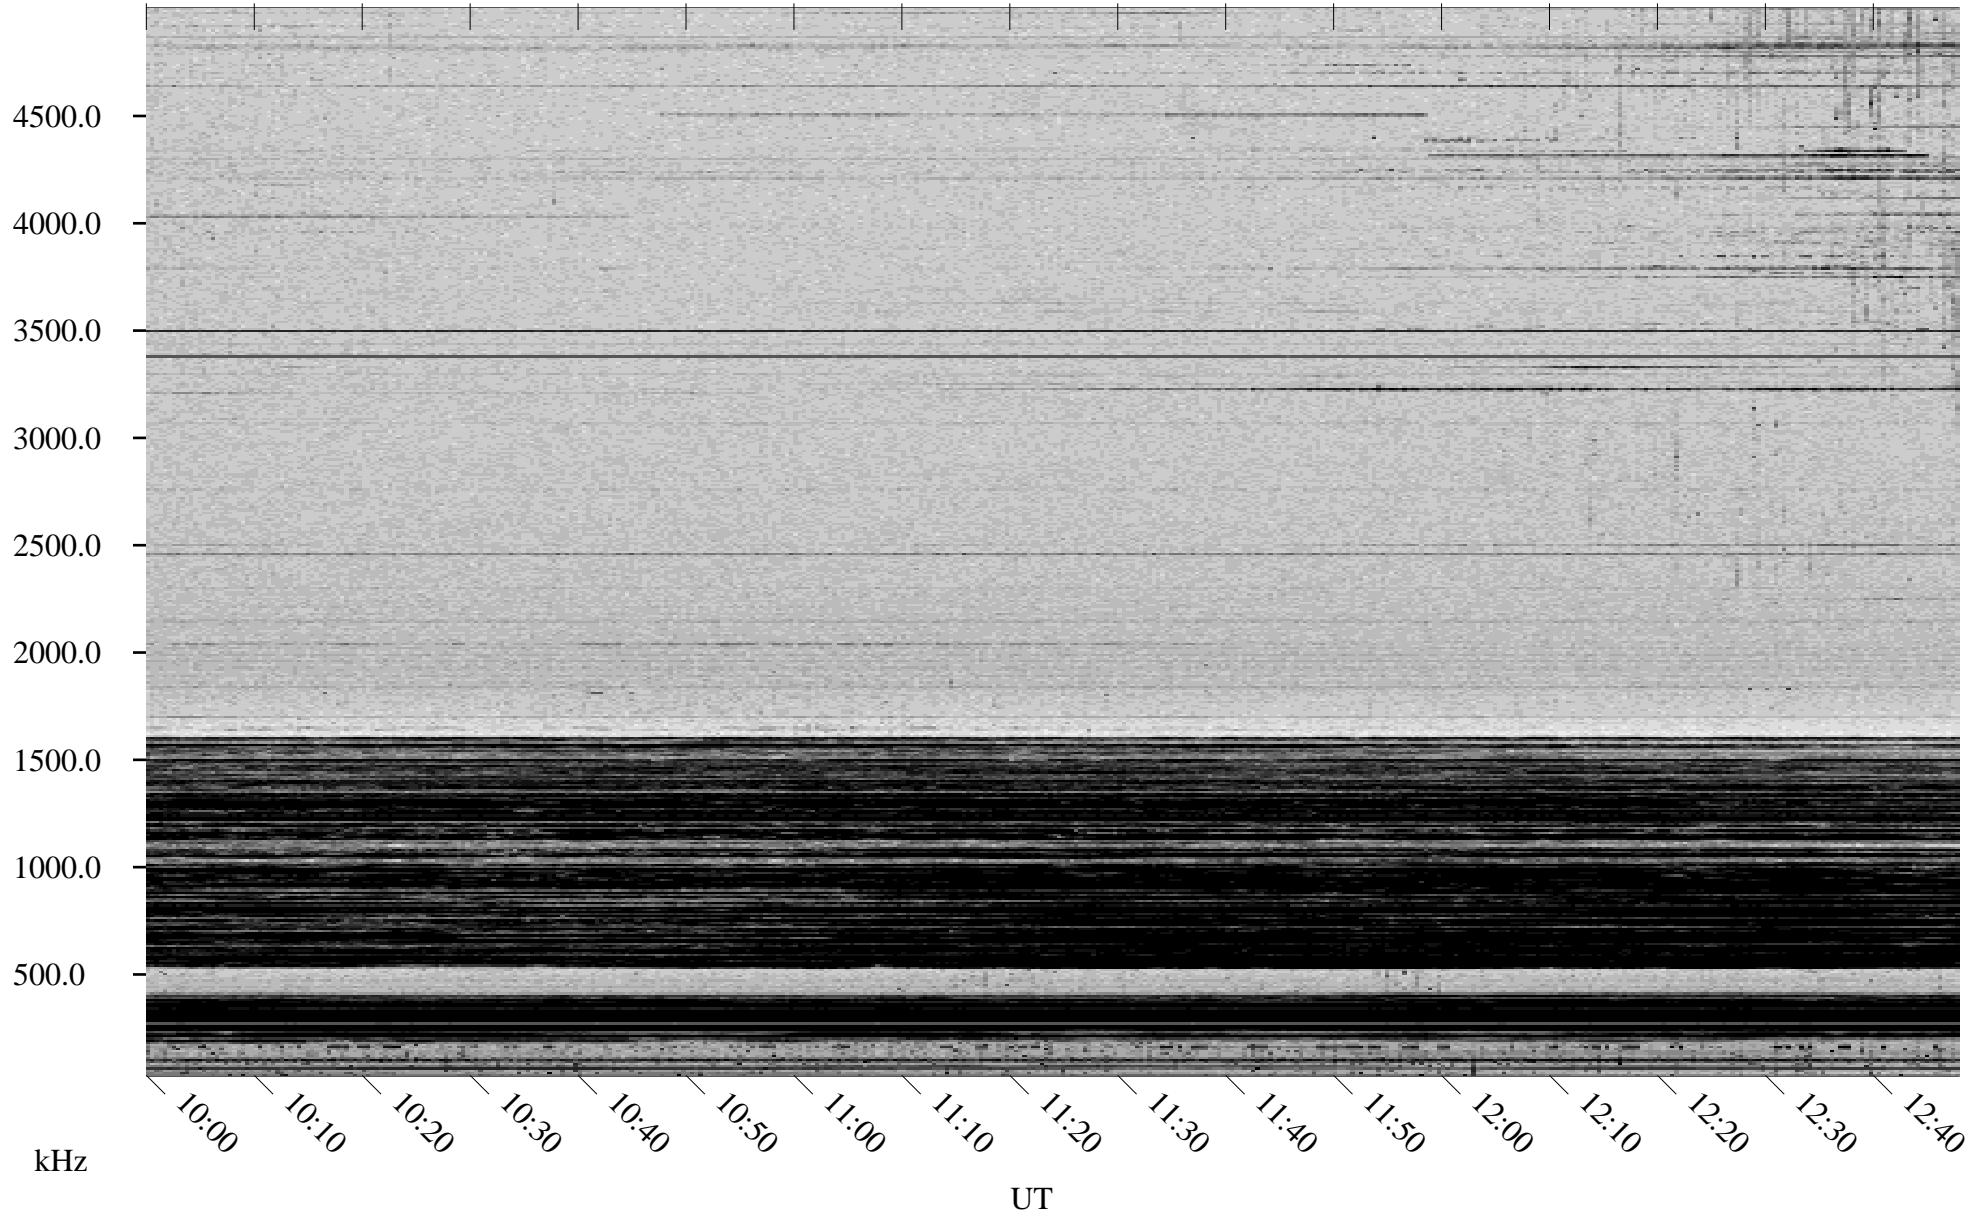

# 01/31/1998 Churchill, Manitoba

Linear Scale    Black = 161    White = 15

ch98030l.r00m max\_12

Page 4

# 01/31/1998 Churchill, Manitoba

Linear Scale    Black = 161    White = 15

ch98030l.r00m max\_12

Page 5

# 01/31/1998 Churchill, Manitoba

Linear Scale    Black = 161    White = 15

ch98030l.r00m max\_12

Page 6

# 01/31/1998 Churchill, Manitoba

Linear Scale    Black = 161    White = 15

ch98030l.r00m max\_12

Page 7