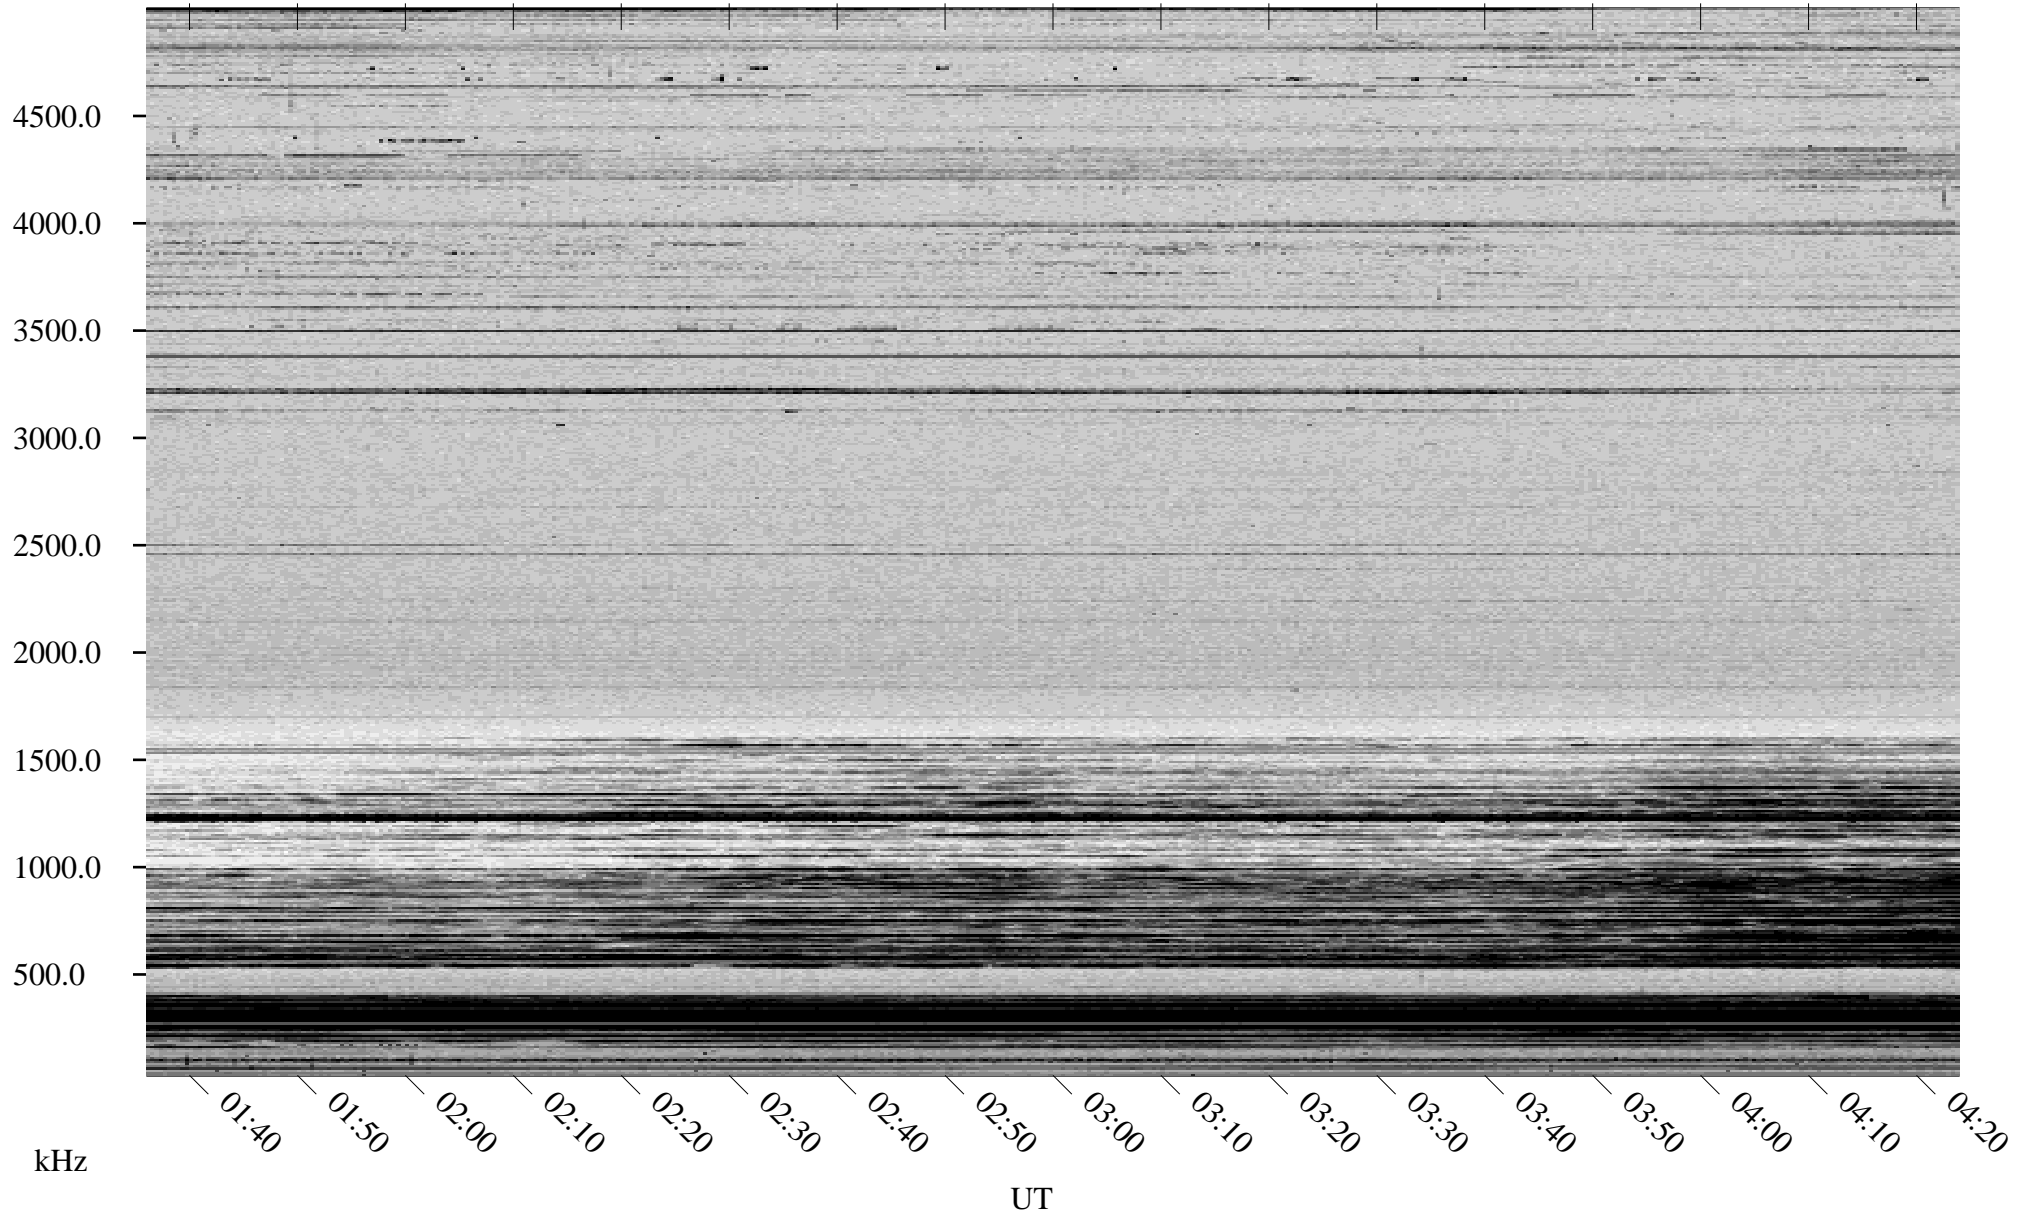

# 01/30/1998 Churchill, Manitoba

Linear Scale    Black = 161    White = 15

ch98030l.r00m max\_12

Page 1

# 01/30/1998 Churchill, Manitoba

Linear Scale    Black = 161    White = 15

ch98030l.r00m max\_12

Page 2

# 01/31/1998 Churchill, Manitoba

Linear Scale    Black = 161    White = 15

ch98030l.r00m max\_12

Page 3

# 01/31/1998 Churchill, Manitoba

Linear Scale    Black = 161    White = 15

ch98030l.r00m max\_12

Page 4