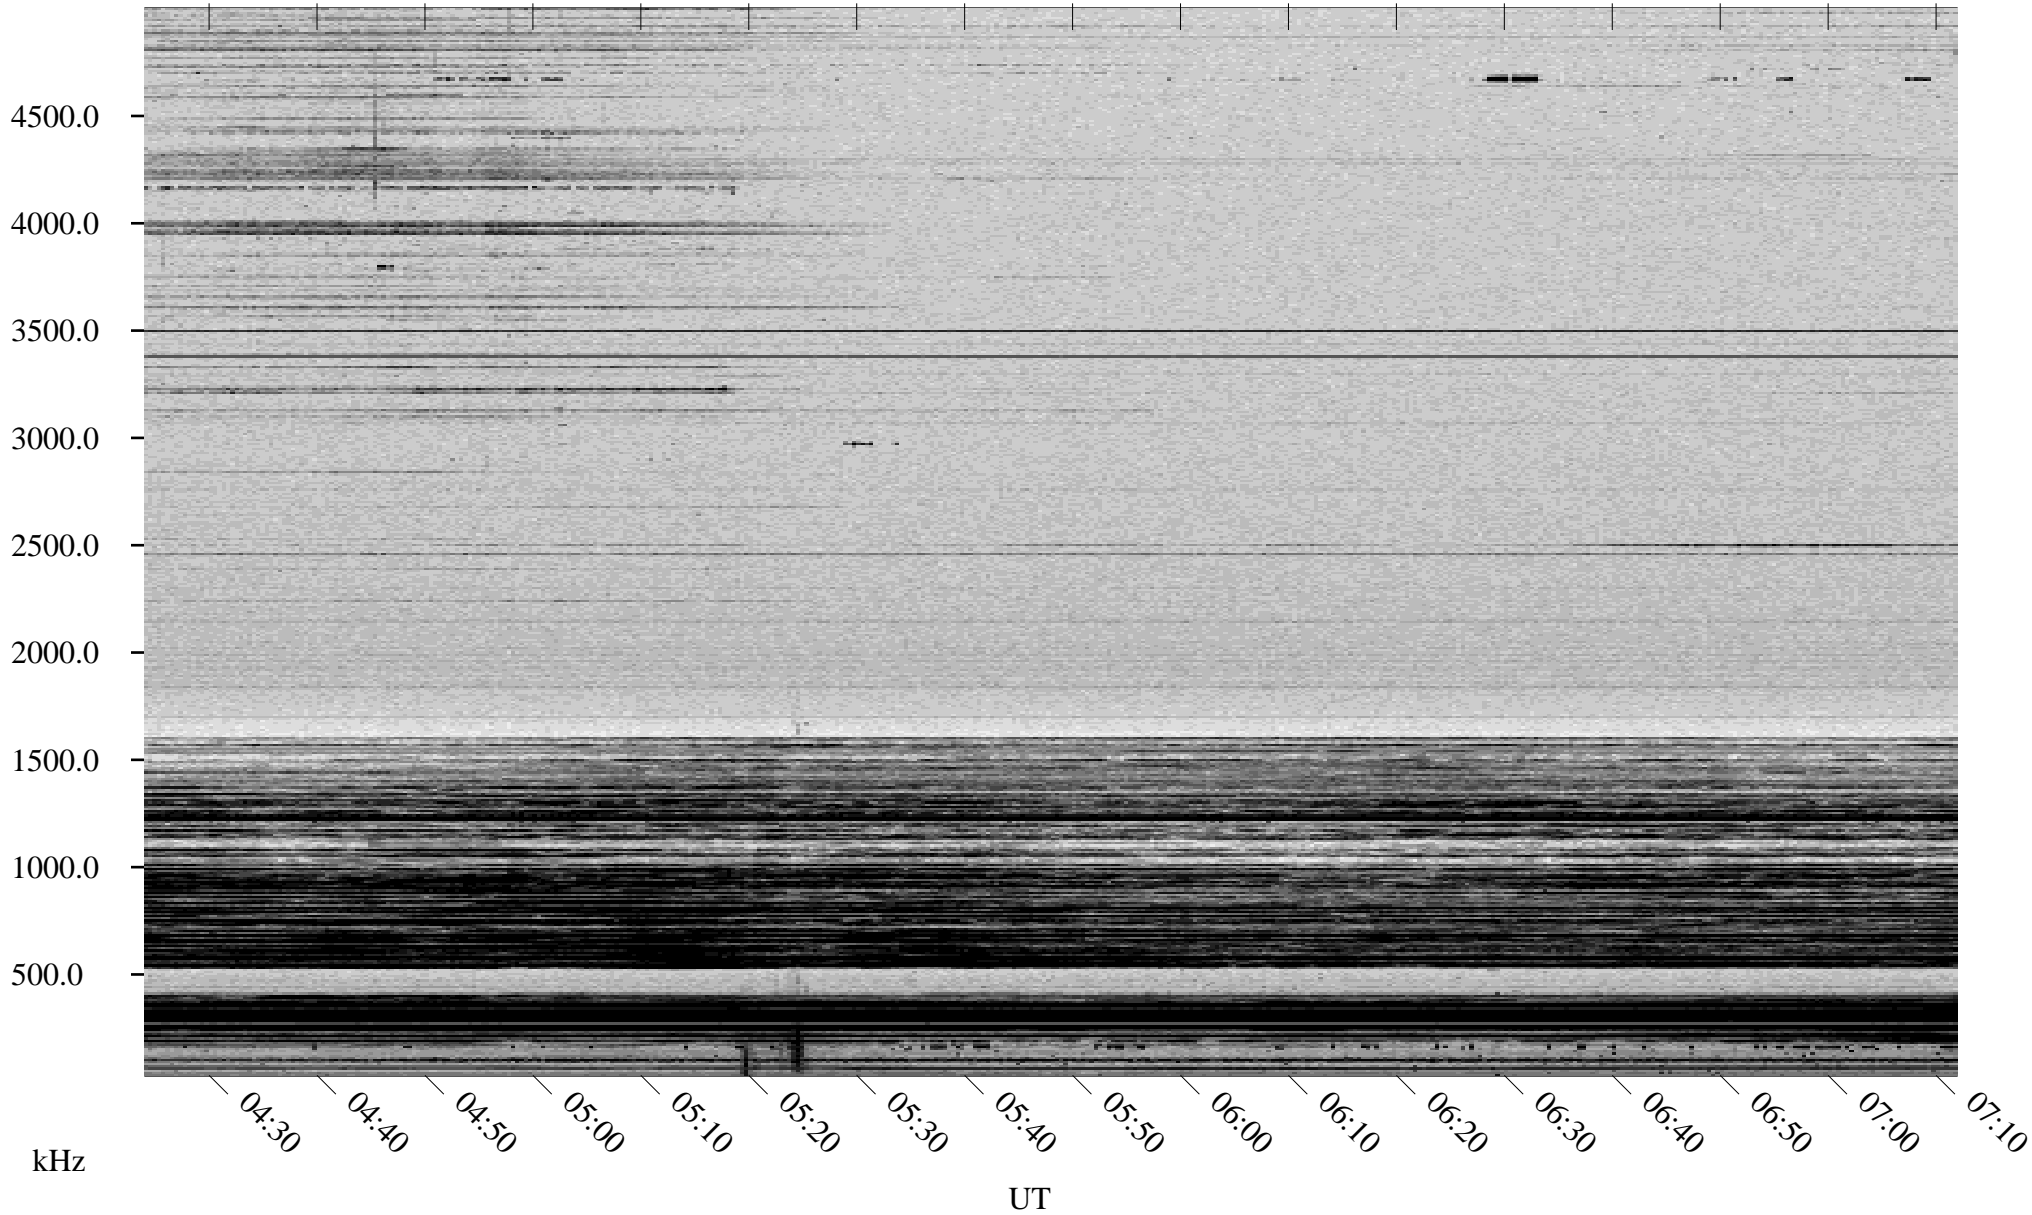

# 01/30/1998 Churchill, Manitoba

Linear Scale    Black = 161    White = 15

ch98030l.r00m max\_12

Page 1

# 01/30/1998 Churchill, Manitoba

Linear Scale    Black = 161    White = 15

ch98030l.r00m max\_12

Page 2

# 01/31/1998 Churchill, Manitoba

Linear Scale    Black = 161    White = 15

ch98030l.r00m max\_12

Page 3

# 01/31/1998 Churchill, Manitoba

Linear Scale    Black = 161    White = 15

ch98030l.r00m max\_12

Page 4