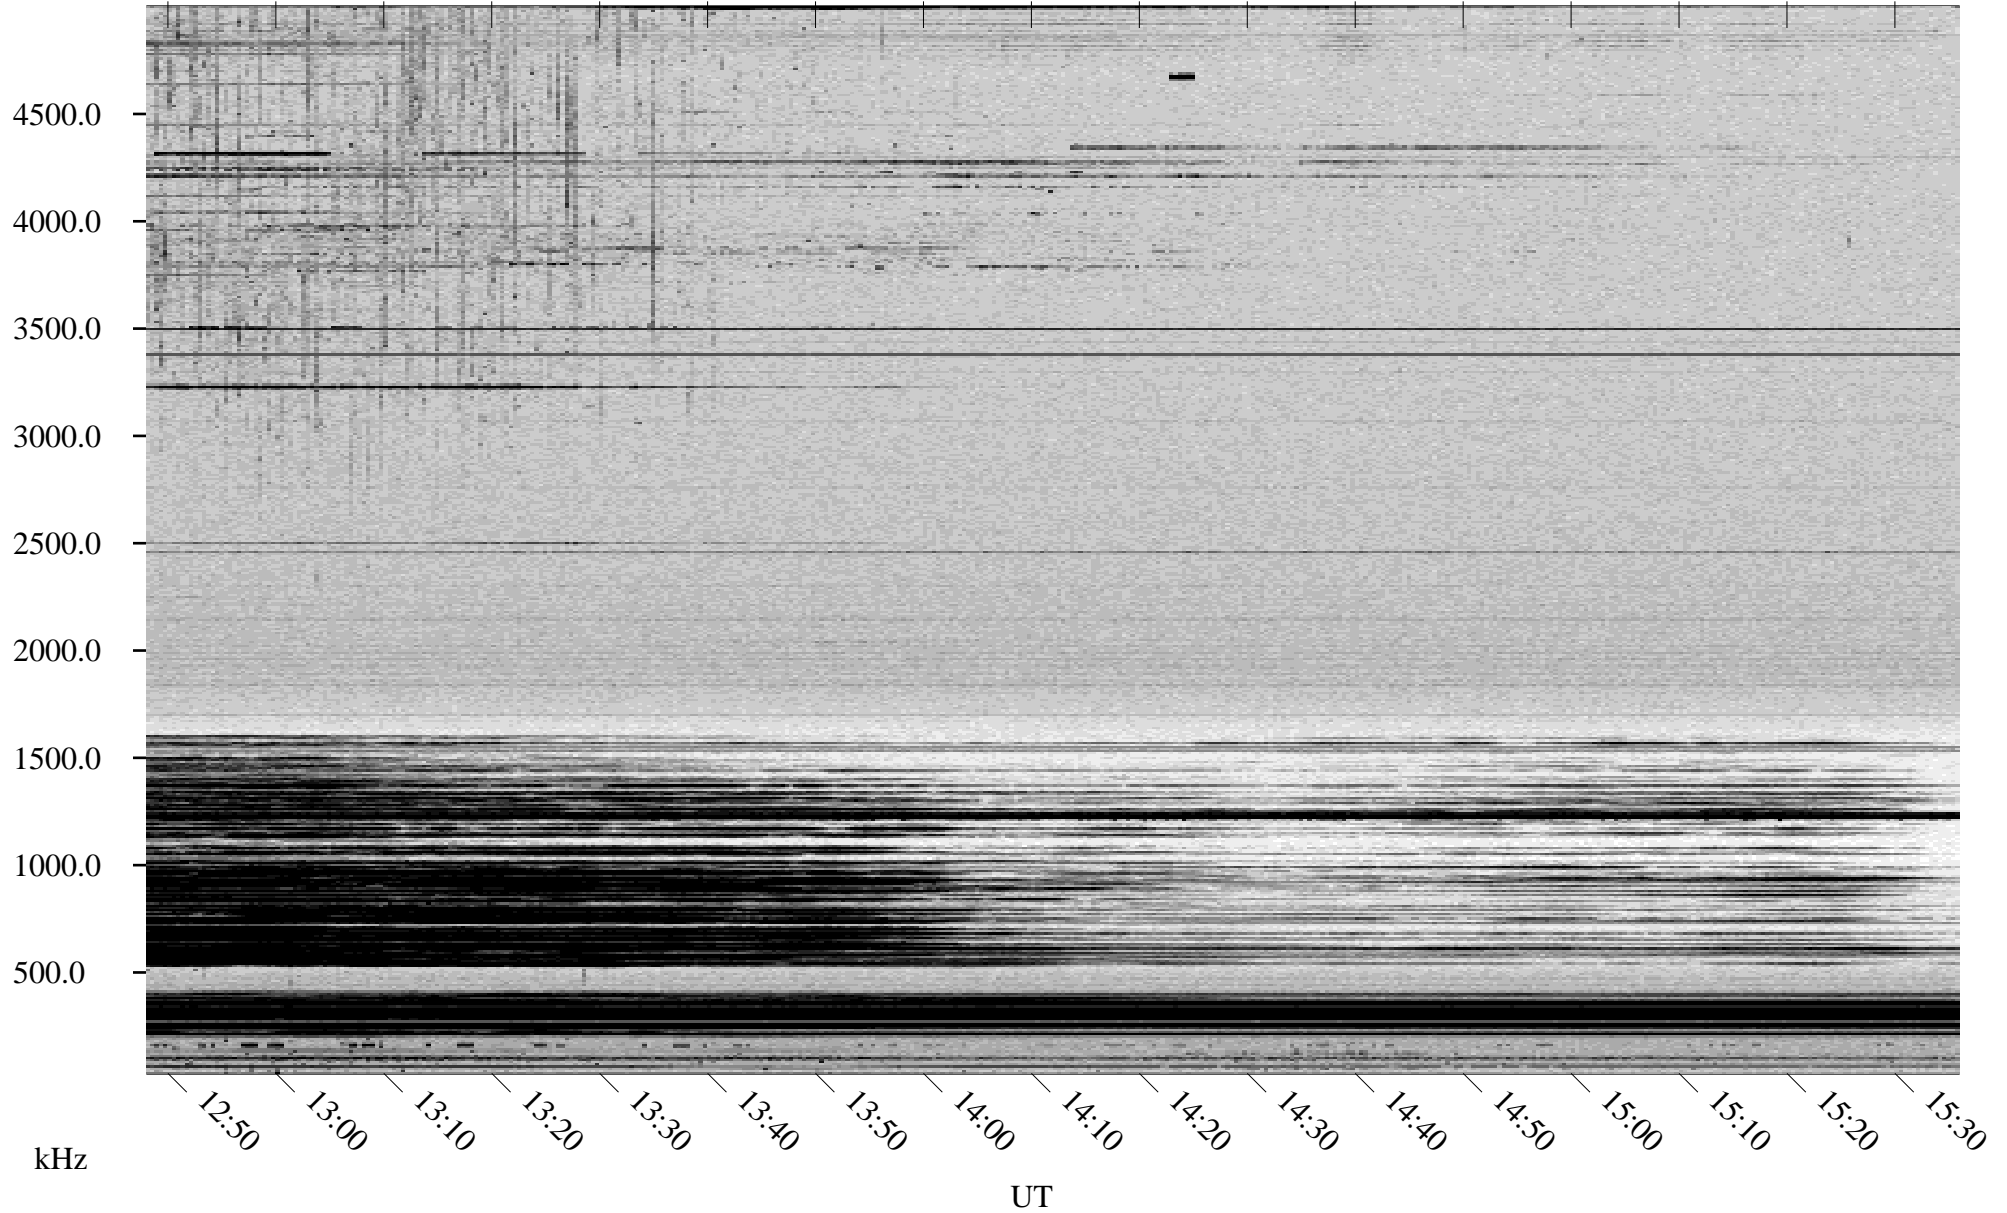

# 01/31/1998 Churchill, Manitoba

Linear Scale    Black = 161    White = 15

ch98030l.r00m max\_12

Page 6

# 01/31/1998 Churchill, Manitoba

Linear Scale    Black = 161    White = 15

ch98030l.r00m max\_12

Page 7

# 01/31/1998 Churchill, Manitoba

Linear Scale    Black = 161    White = 15

ch98030l.r00m max\_12

Page 8