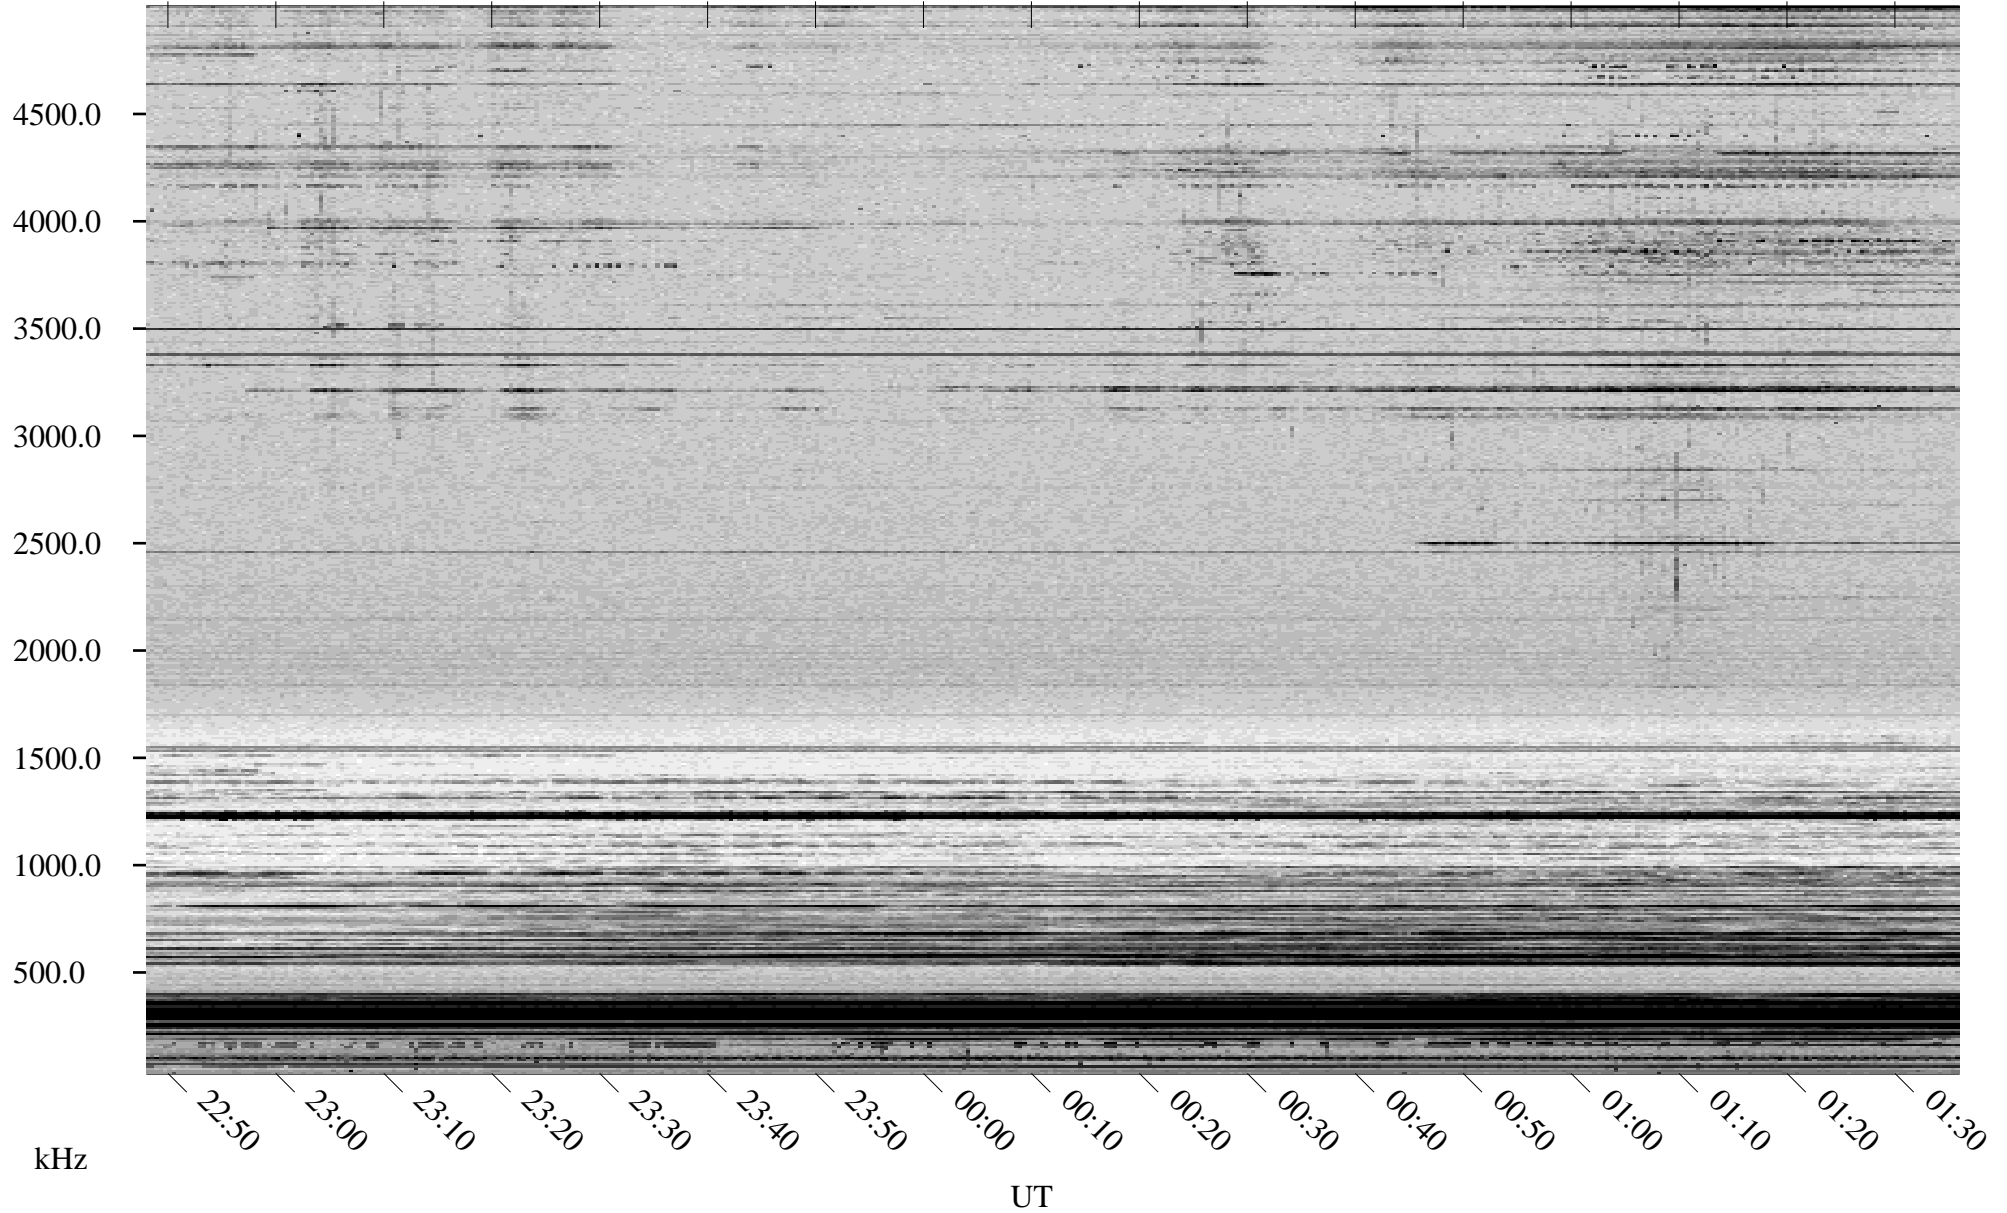

# 01/30/1998 Churchill, Manitoba

Linear Scale    Black = 161    White = 15

ch98030l.r00m max\_12

Page 1

# 01/30/1998 Churchill, Manitoba

Linear Scale    Black = 161    White = 15

ch98030l.r00m max\_12

Page 2

# 01/31/1998 Churchill, Manitoba

Linear Scale    Black = 161    White = 15

ch98030l.r00m max\_12

Page 3

# 01/31/1998 Churchill, Manitoba

Linear Scale    Black = 161    White = 15

ch98030l.r00m max\_12

Page 4