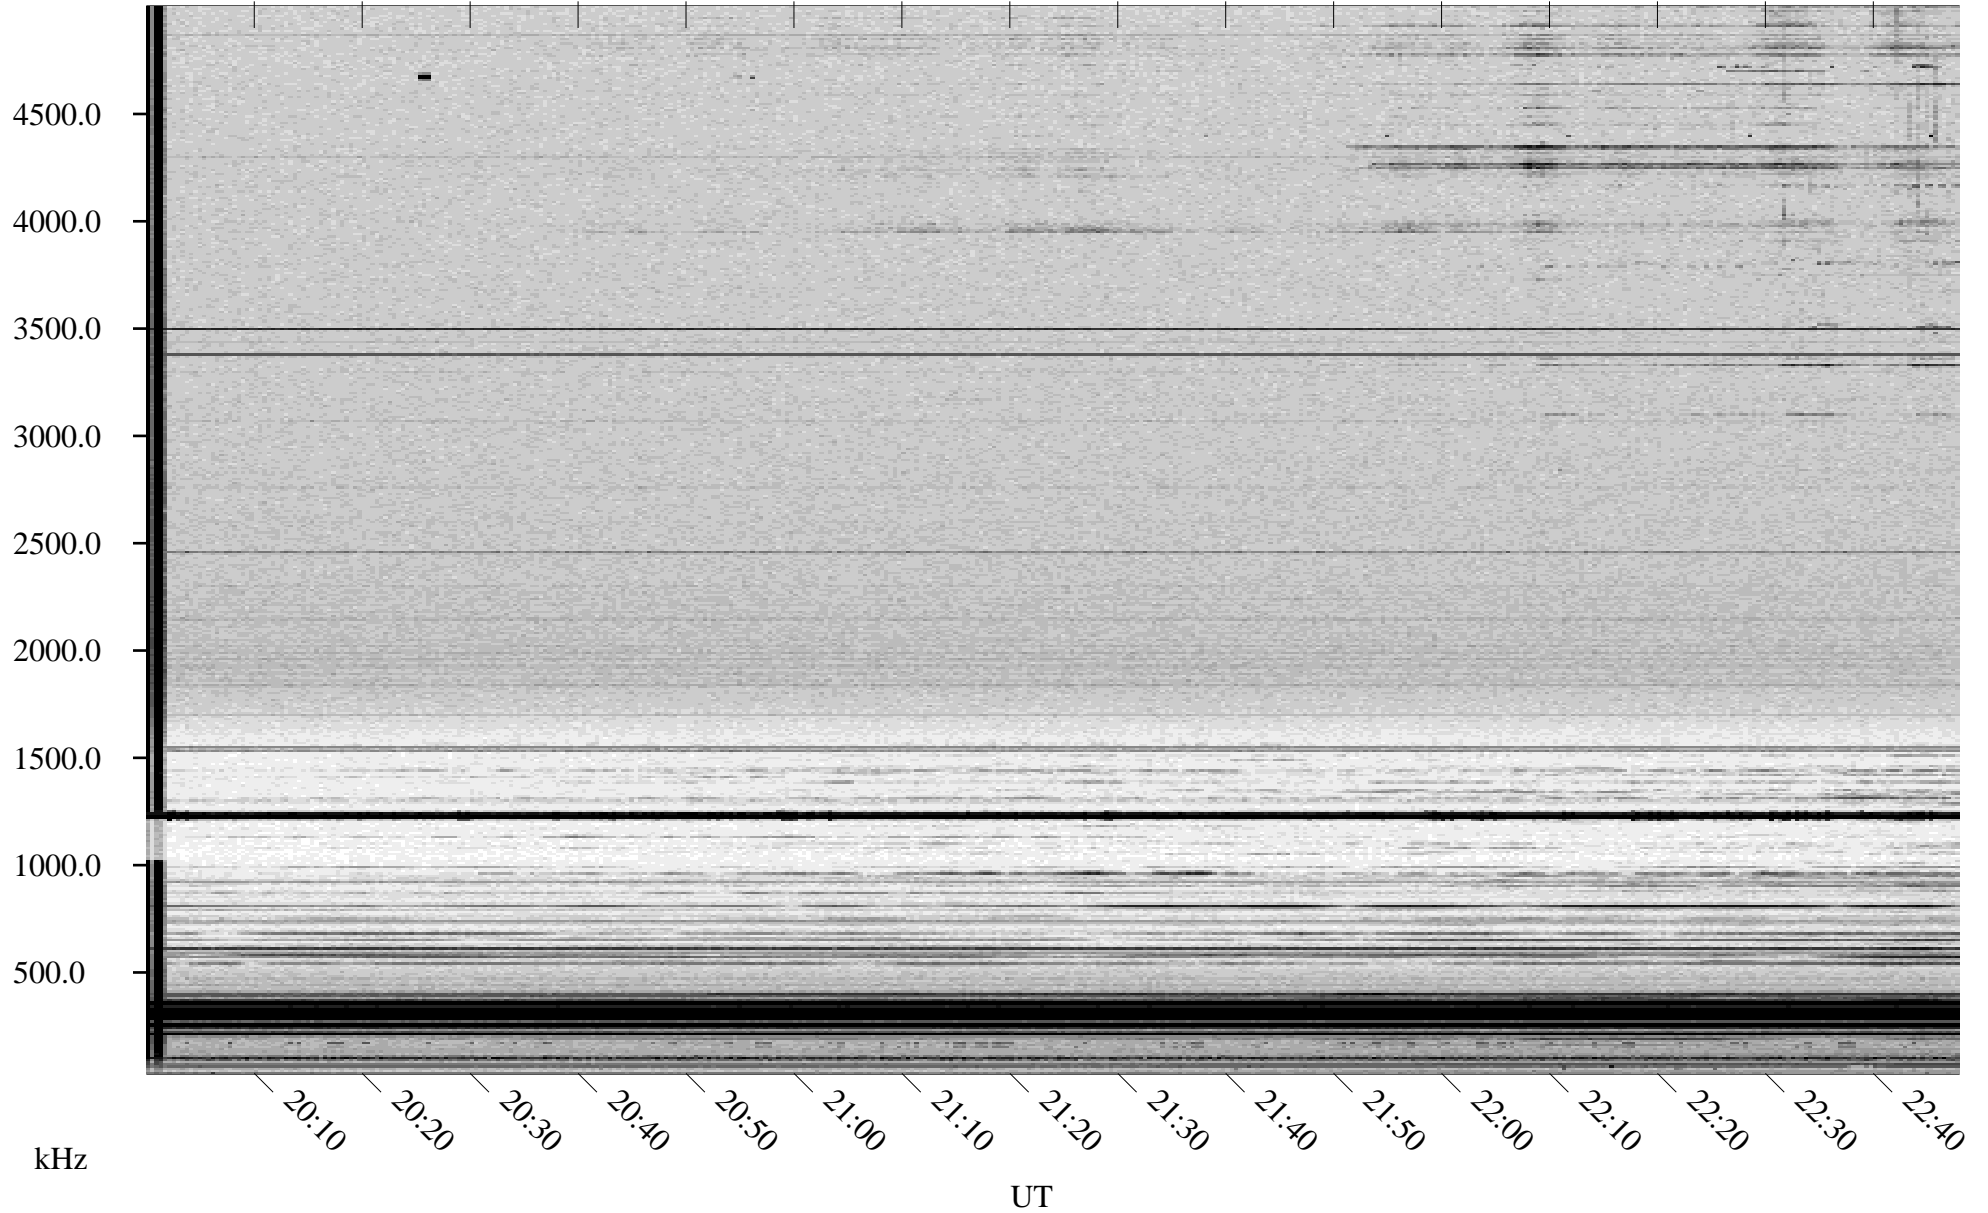

# 01/30/1998 Churchill, Manitoba

Linear Scale    Black = 161    White = 15

ch98030l.r00m max\_12

Page 1

# 01/30/1998 Churchill, Manitoba

Linear Scale    Black = 161    White = 15

ch98030l.r00m max\_12

Page 2

# 01/31/1998 Churchill, Manitoba

Linear Scale    Black = 161    White = 15

ch98030l.r00m max\_12

Page 3

# 01/31/1998 Churchill, Manitoba

Linear Scale    Black = 161    White = 15

ch98030l.r00m max\_12

Page 4