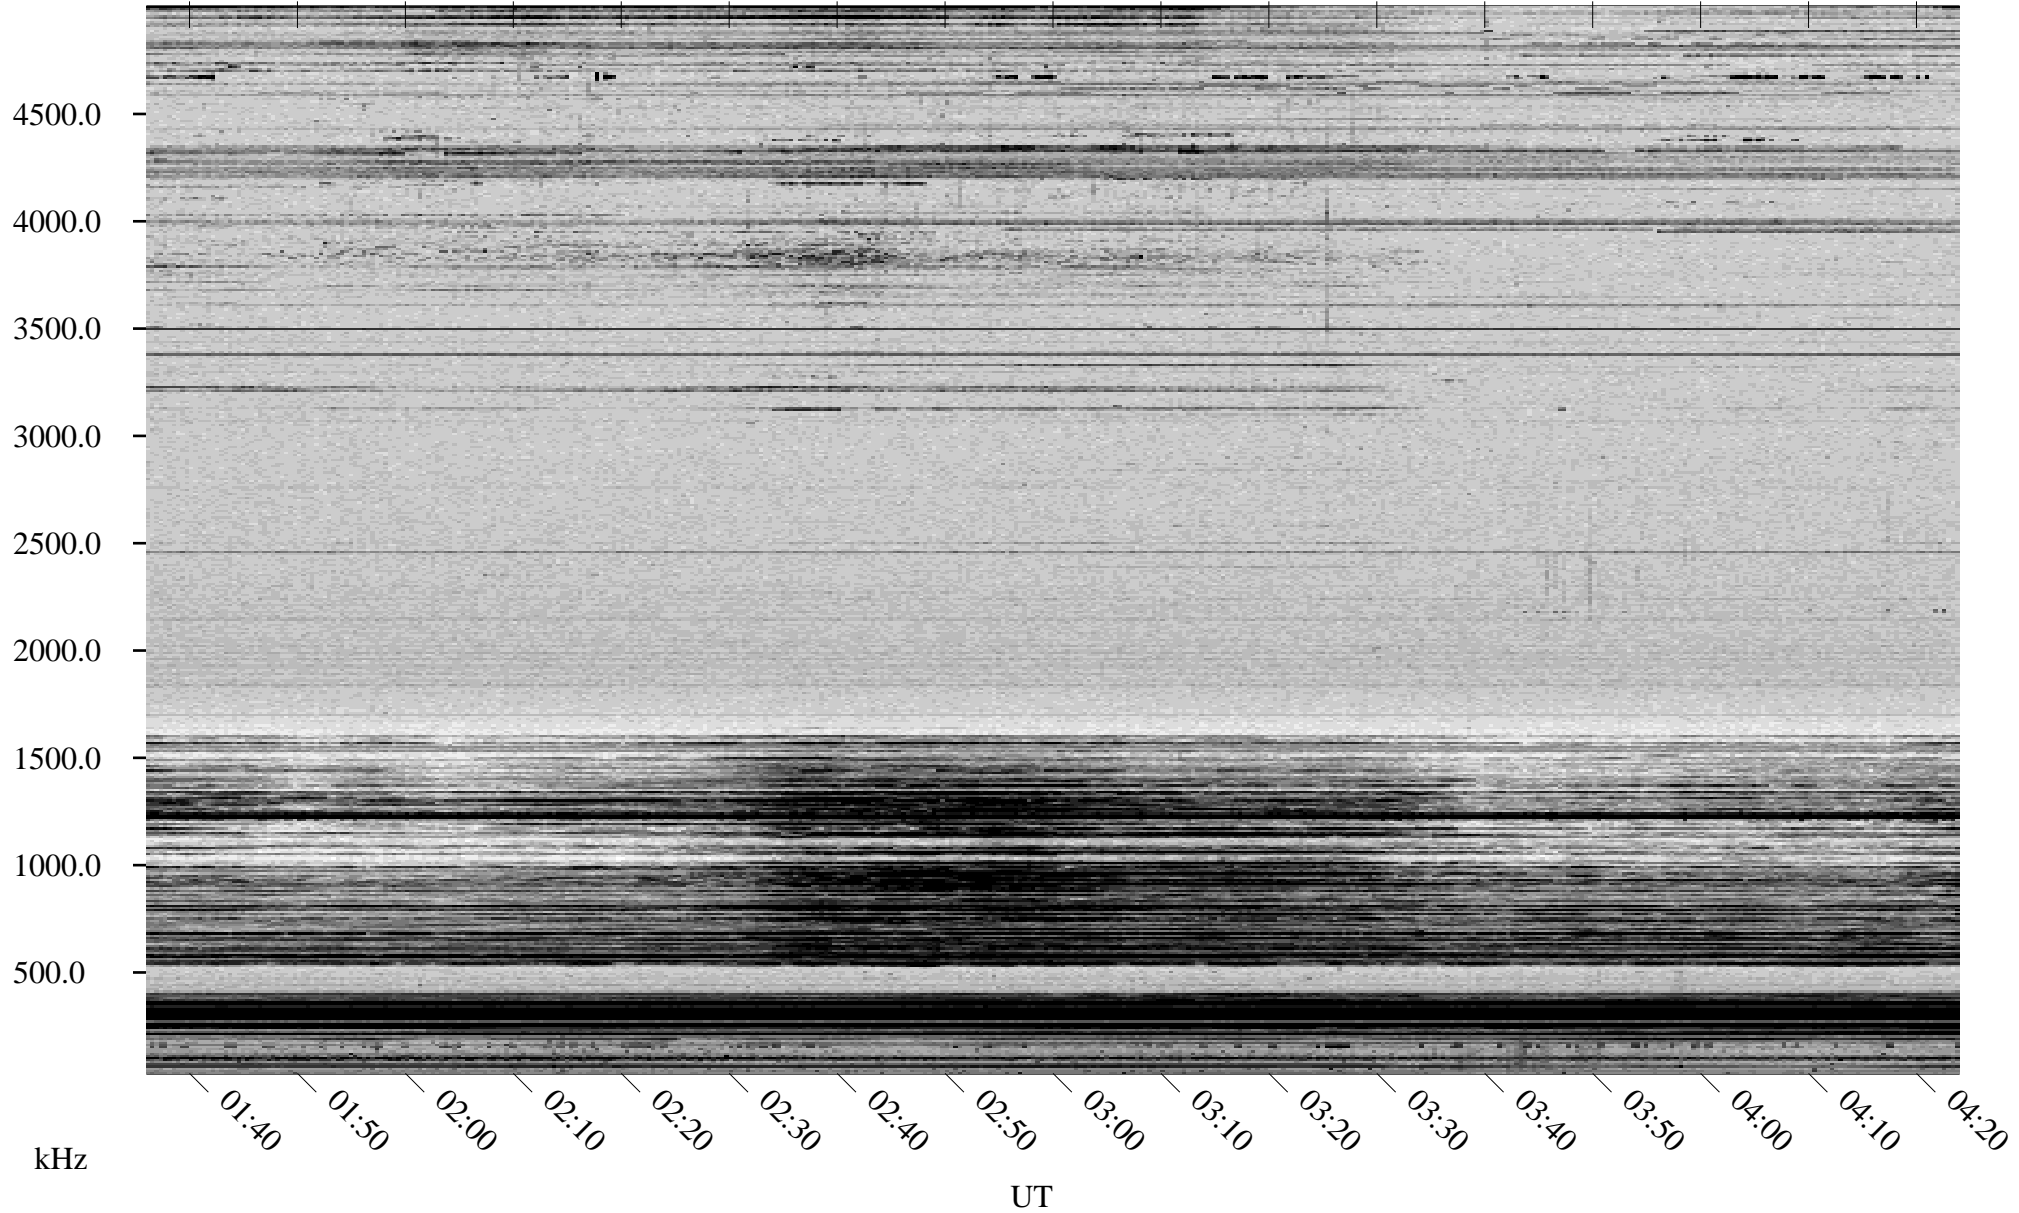

01/31/1998 Churchill, Manitoba

Linear Scale Black = 161 White = 15

ch980311.r00m max_12

Page 1

01/31/1998 Churchill, Manitoba

Linear Scale Black = 161 White = 15

ch980311.r00m max_12

Page 2

02/01/1998 Churchill, Manitoba

Linear Scale Black = 161 White = 15

ch980311.r00m max_12

Page 3

02/01/1998 Churchill, Manitoba

Linear Scale Black = 161 White = 15

ch980311.r00m max_12

Page 4

02/01/1998 Churchill, Manitoba

Linear Scale Black = 161 White = 15

ch980311.r00m max_12

Page 5

02/01/1998 Churchill, Manitoba

Linear Scale Black = 161 White = 15

ch980311.r00m max_12

Page 6

02/01/1998 Churchill, Manitoba

Linear Scale Black = 161 White = 15

ch980311.r00m max_12

Page 7

02/01/1998 Churchill, Manitoba

Linear Scale Black = 161 White = 15

ch980311.r00m max_12

Page 8