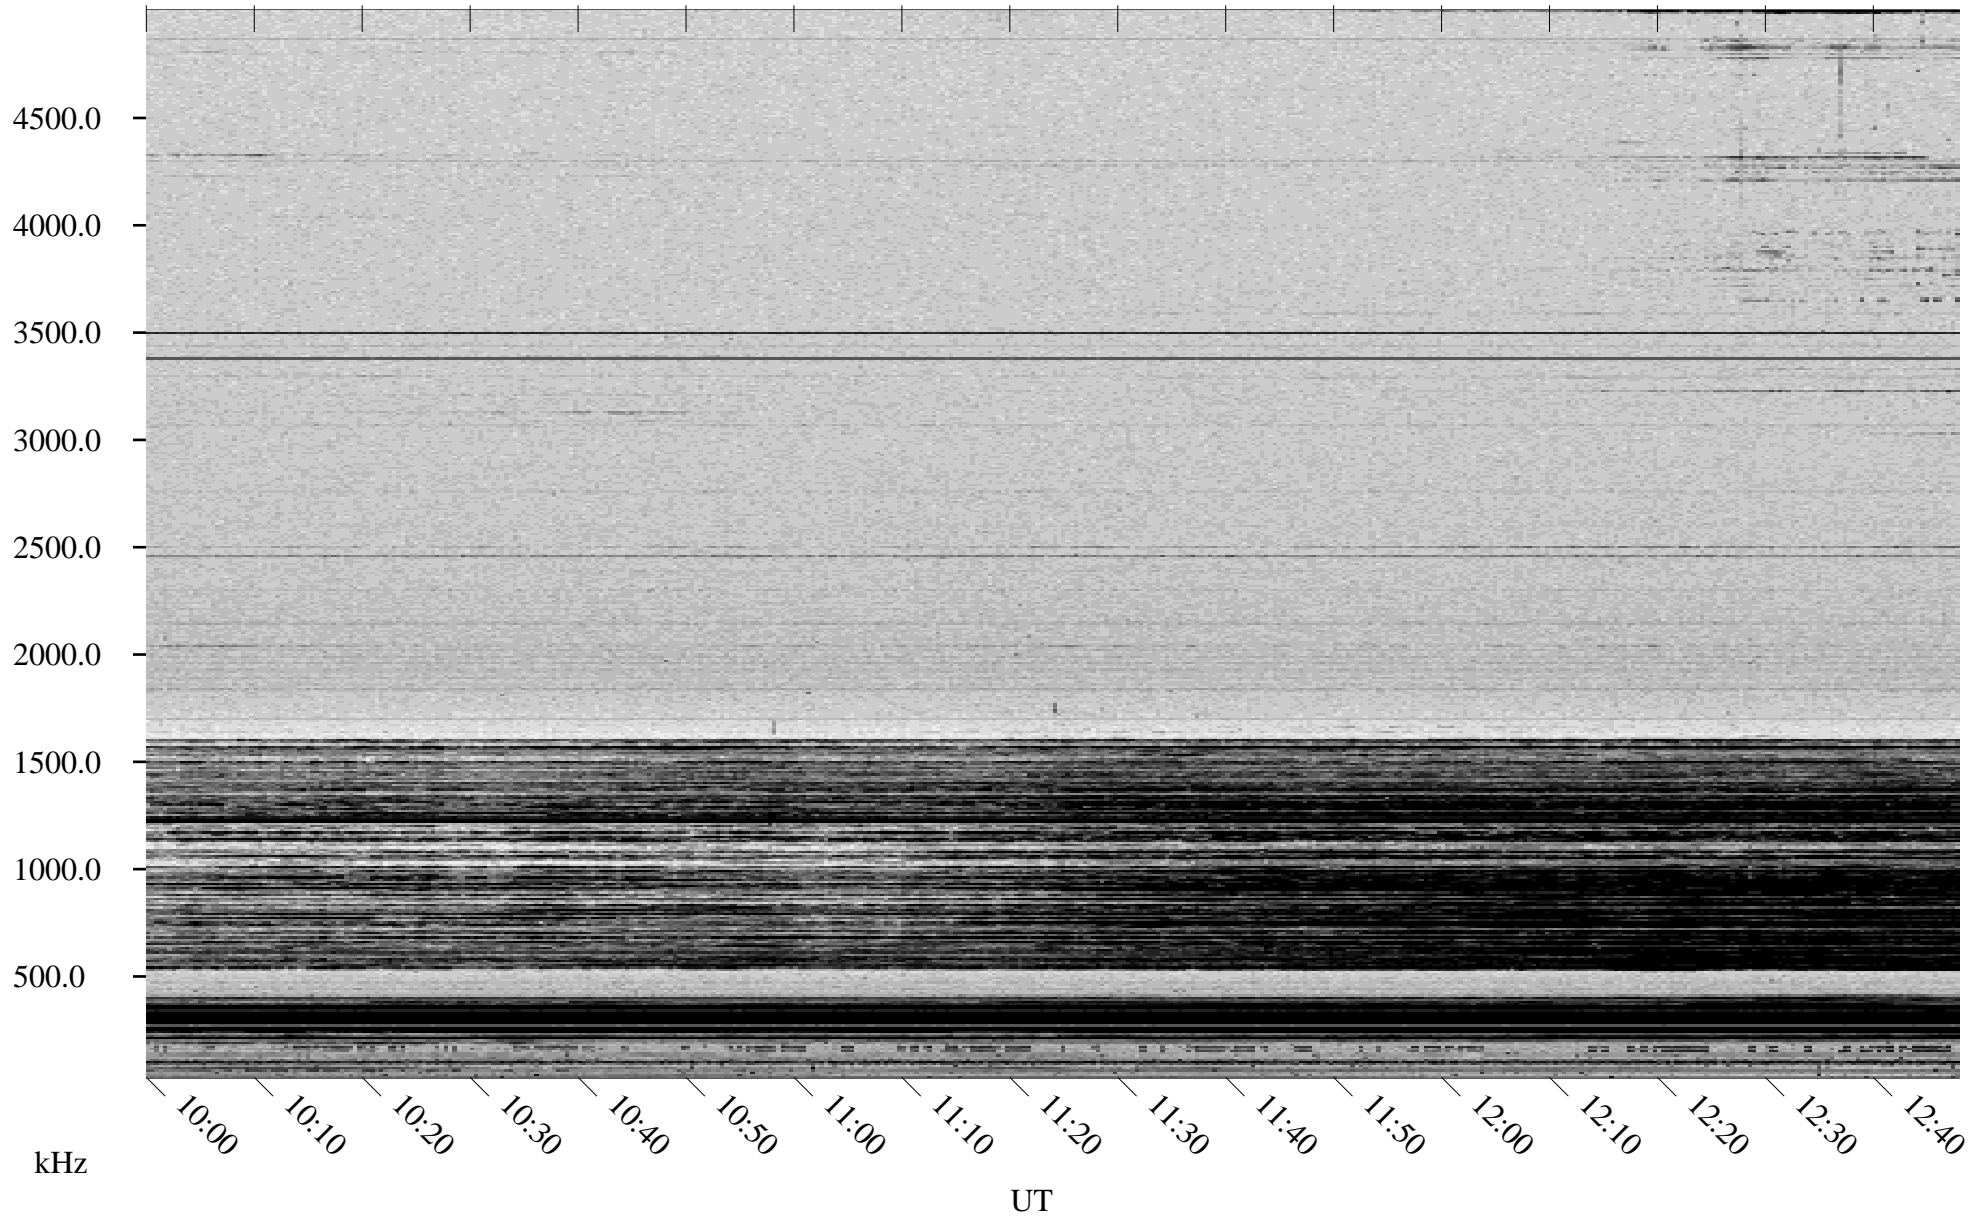

01/31/1998 Churchill, Manitoba

Linear Scale Black = 161 White = 15

ch980311.r00m max_12

Page 1

01/31/1998 Churchill, Manitoba

Linear Scale Black = 161 White = 15

ch980311.r00m max_12

Page 2

02/01/1998 Churchill, Manitoba

Linear Scale Black = 161 White = 15

ch980311.r00m max_12

Page 3

02/01/1998 Churchill, Manitoba

Linear Scale Black = 161 White = 15

ch980311.r00m max_12

Page 4

02/01/1998 Churchill, Manitoba

Linear Scale Black = 161 White = 15

ch980311.r00m max_12

Page 5

02/01/1998 Churchill, Manitoba

Linear Scale Black = 161 White = 15

ch980311.r00m max_12

Page 6

02/01/1998 Churchill, Manitoba

Linear Scale Black = 161 White = 15

ch980311.r00m max_12

Page 7

02/01/1998 Churchill, Manitoba

Linear Scale Black = 161 White = 15

ch980311.r00m max_12

Page 8