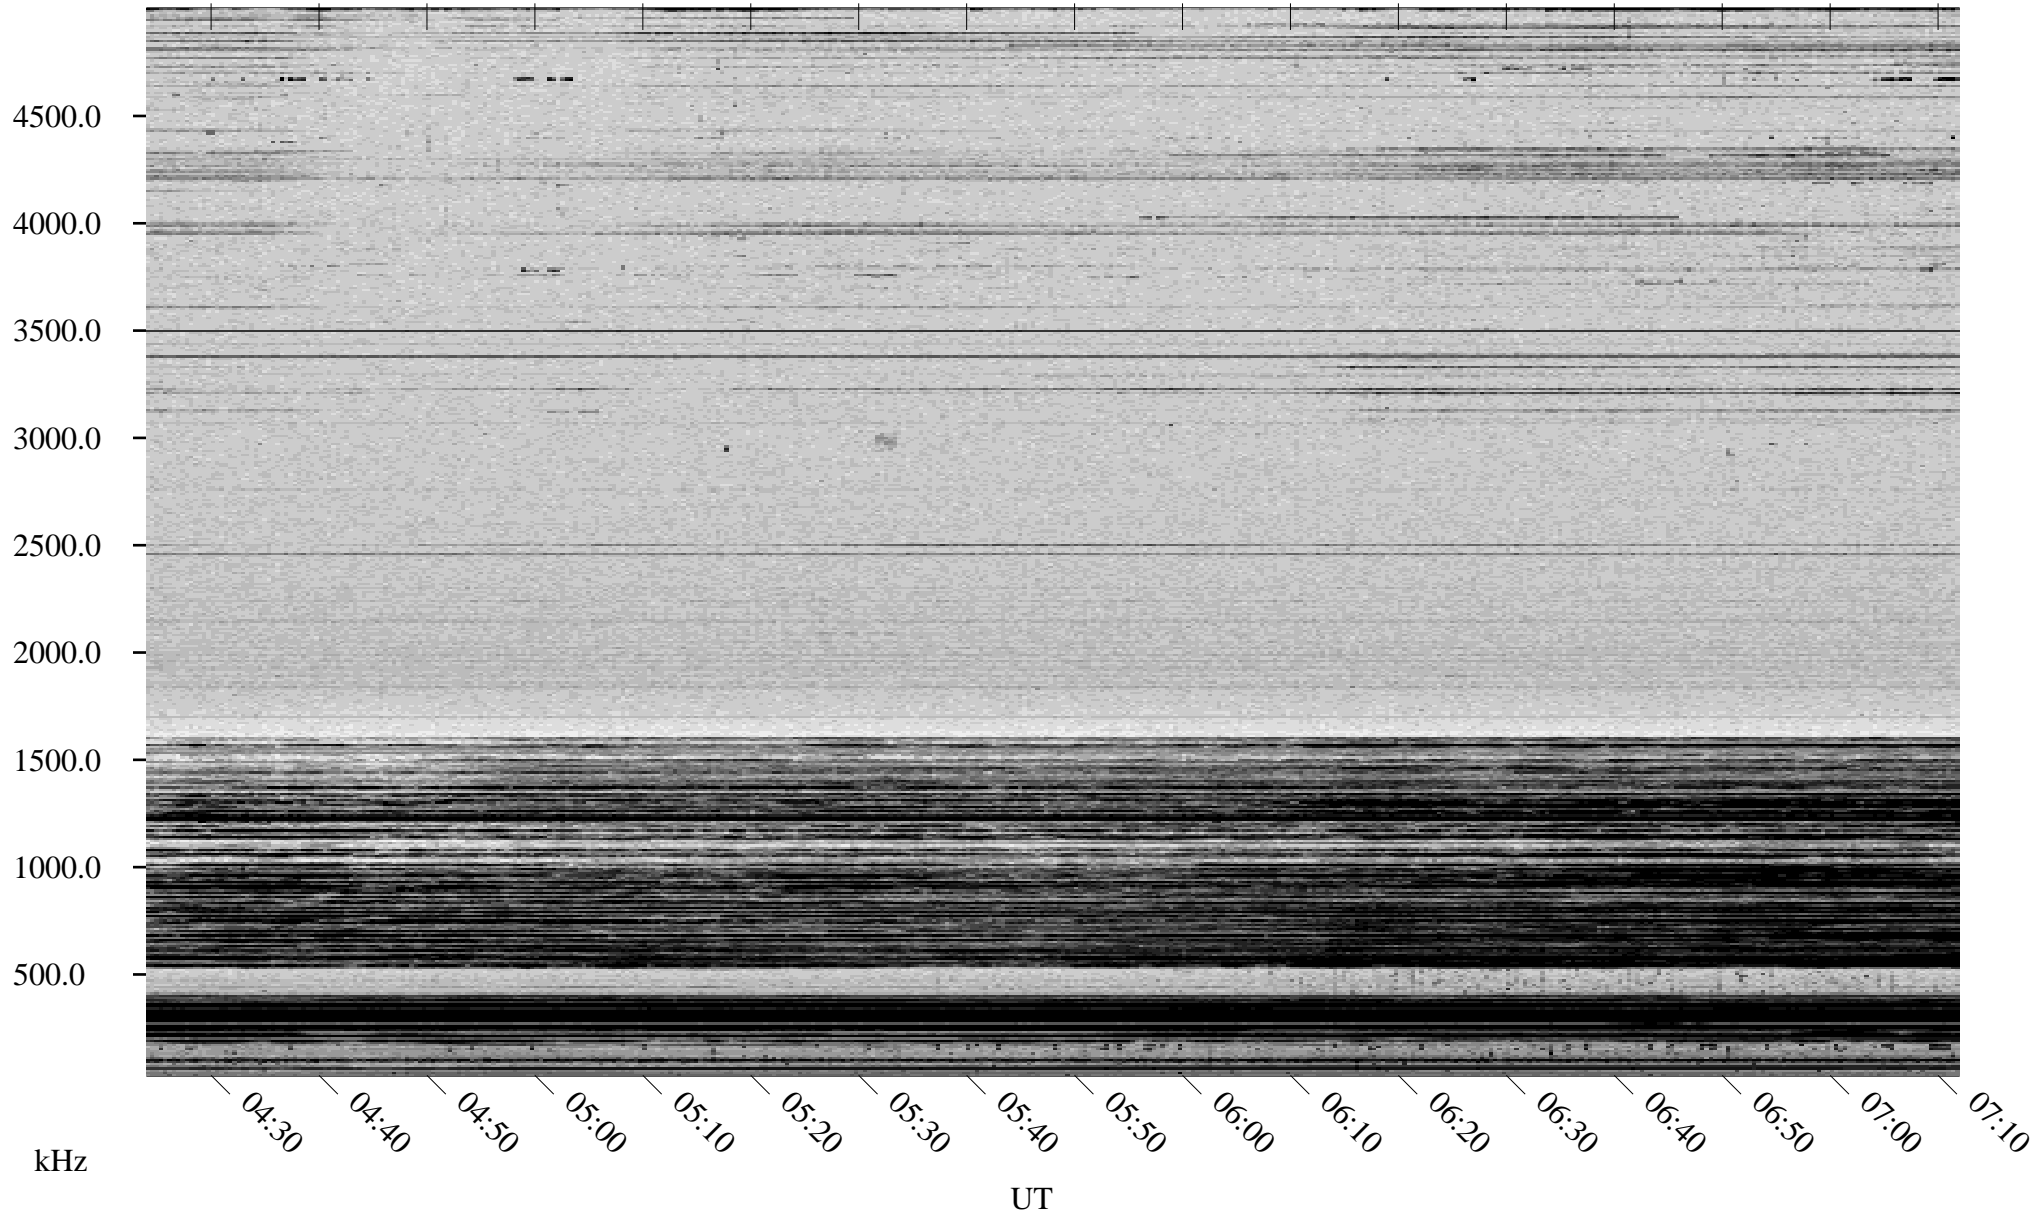

01/31/1998 Churchill, Manitoba

Linear Scale Black = 161 White = 15

ch980311.r00m max_12

Page 1

01/31/1998 Churchill, Manitoba

Linear Scale Black = 161 White = 15

ch980311.r00m max_12

Page 2

02/01/1998 Churchill, Manitoba

Linear Scale Black = 161 White = 15

ch980311.r00m max_12

Page 3

02/01/1998 Churchill, Manitoba

Linear Scale Black = 161 White = 15

ch980311.r00m max_12

Page 4

02/01/1998 Churchill, Manitoba

Linear Scale Black = 161 White = 15

ch980311.r00m max_12

Page 5

02/01/1998 Churchill, Manitoba

Linear Scale Black = 161 White = 15

ch980311.r00m max_12

Page 6

02/01/1998 Churchill, Manitoba

Linear Scale Black = 161 White = 15

ch980311.r00m max_12

Page 7

02/01/1998 Churchill, Manitoba

Linear Scale Black = 161 White = 15

ch980311.r00m max_12

Page 8