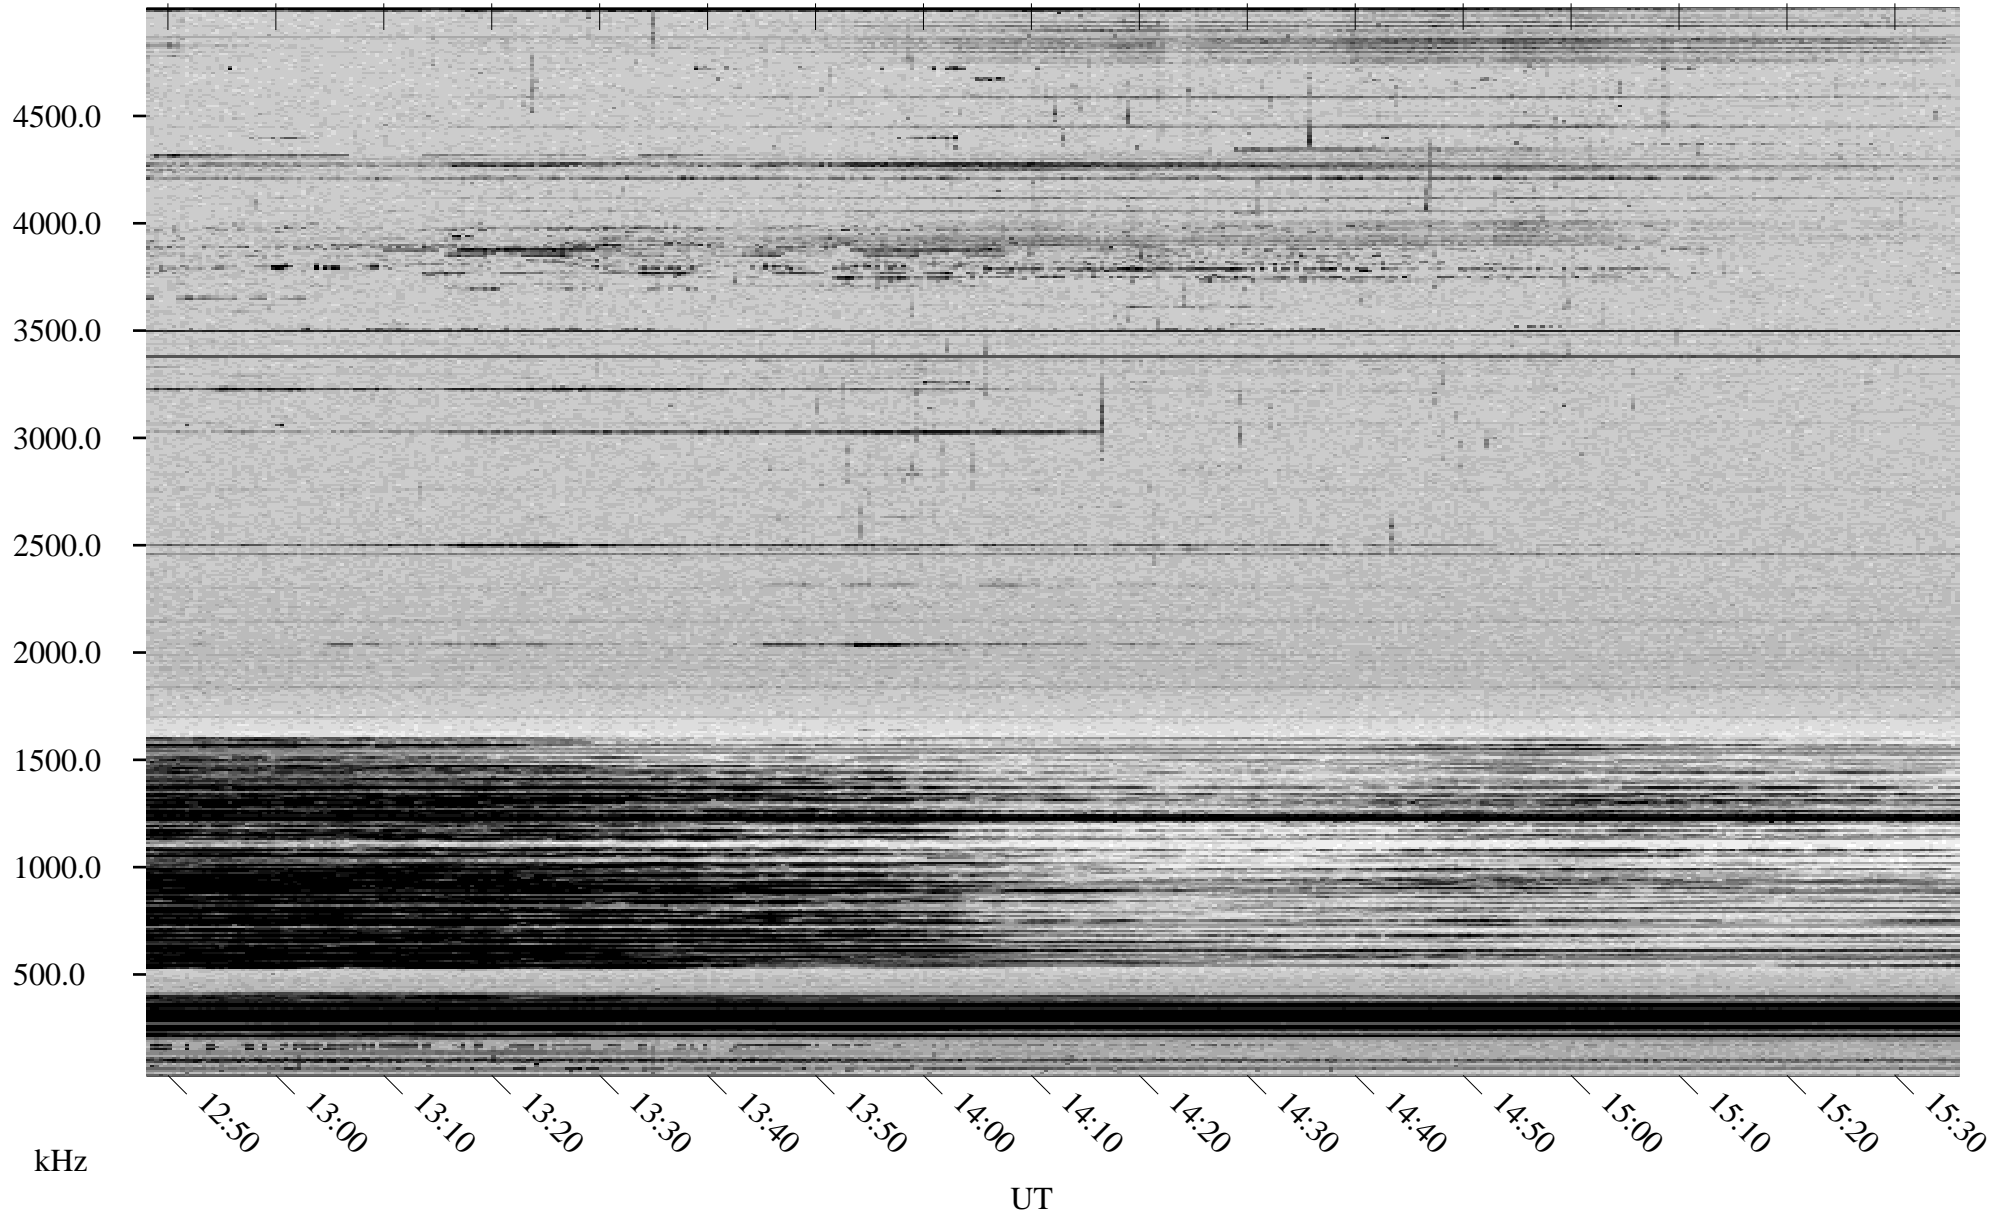

01/31/1998 Churchill, Manitoba

Linear Scale Black = 161 White = 15

ch980311.r00m max_12

Page 1

01/31/1998 Churchill, Manitoba

Linear Scale Black = 161 White = 15

ch980311.r00m max_12

Page 2

02/01/1998 Churchill, Manitoba

Linear Scale Black = 161 White = 15

ch980311.r00m max_12

Page 3

02/01/1998 Churchill, Manitoba

Linear Scale Black = 161 White = 15

ch980311.r00m max_12

Page 4

02/01/1998 Churchill, Manitoba

Linear Scale Black = 161 White = 15

ch980311.r00m max_12

Page 5

02/01/1998 Churchill, Manitoba

Linear Scale Black = 161 White = 15

ch980311.r00m max_12

Page 6

02/01/1998 Churchill, Manitoba

Linear Scale Black = 161 White = 15

ch980311.r00m max_12

Page 7

02/01/1998 Churchill, Manitoba

Linear Scale Black = 161 White = 15

ch980311.r00m max_12

Page 8