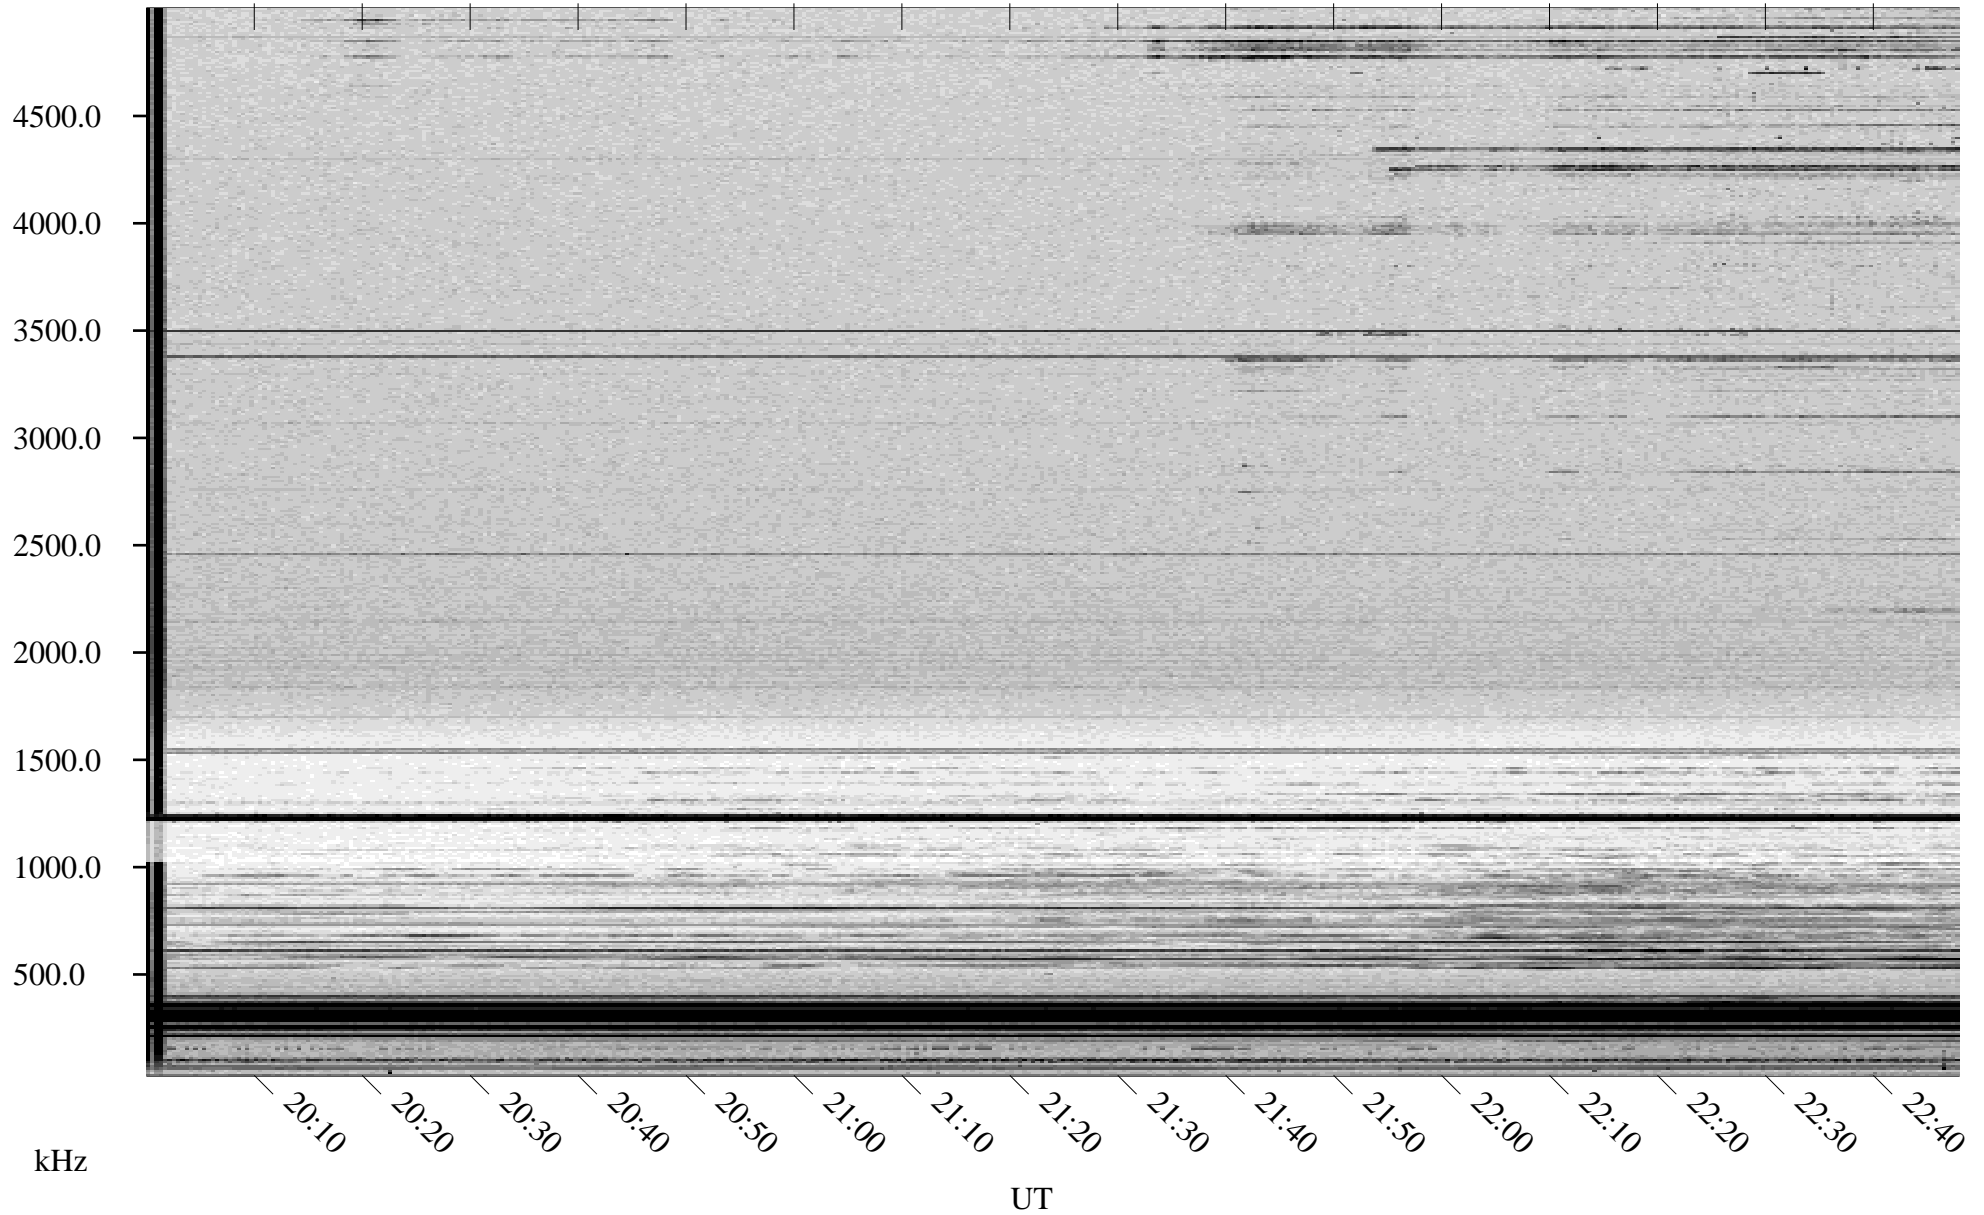

01/31/1998 Churchill, Manitoba

Linear Scale Black = 161 White = 15

ch980311.r00m max_12

Page 1

01/31/1998 Churchill, Manitoba

Linear Scale Black = 161 White = 15

ch980311.r00m max_12

Page 2

02/01/1998 Churchill, Manitoba

Linear Scale Black = 161 White = 15

ch980311.r00m max_12

Page 3

02/01/1998 Churchill, Manitoba

Linear Scale Black = 161 White = 15

ch980311.r00m max_12

Page 4

02/01/1998 Churchill, Manitoba

Linear Scale Black = 161 White = 15

ch980311.r00m max_12

Page 5

02/01/1998 Churchill, Manitoba

Linear Scale Black = 161 White = 15

ch980311.r00m max_12

Page 6

02/01/1998 Churchill, Manitoba

Linear Scale Black = 161 White = 15

ch980311.r00m max_12

Page 7

02/01/1998 Churchill, Manitoba

Linear Scale Black = 161 White = 15

ch980311.r00m max_12

Page 8