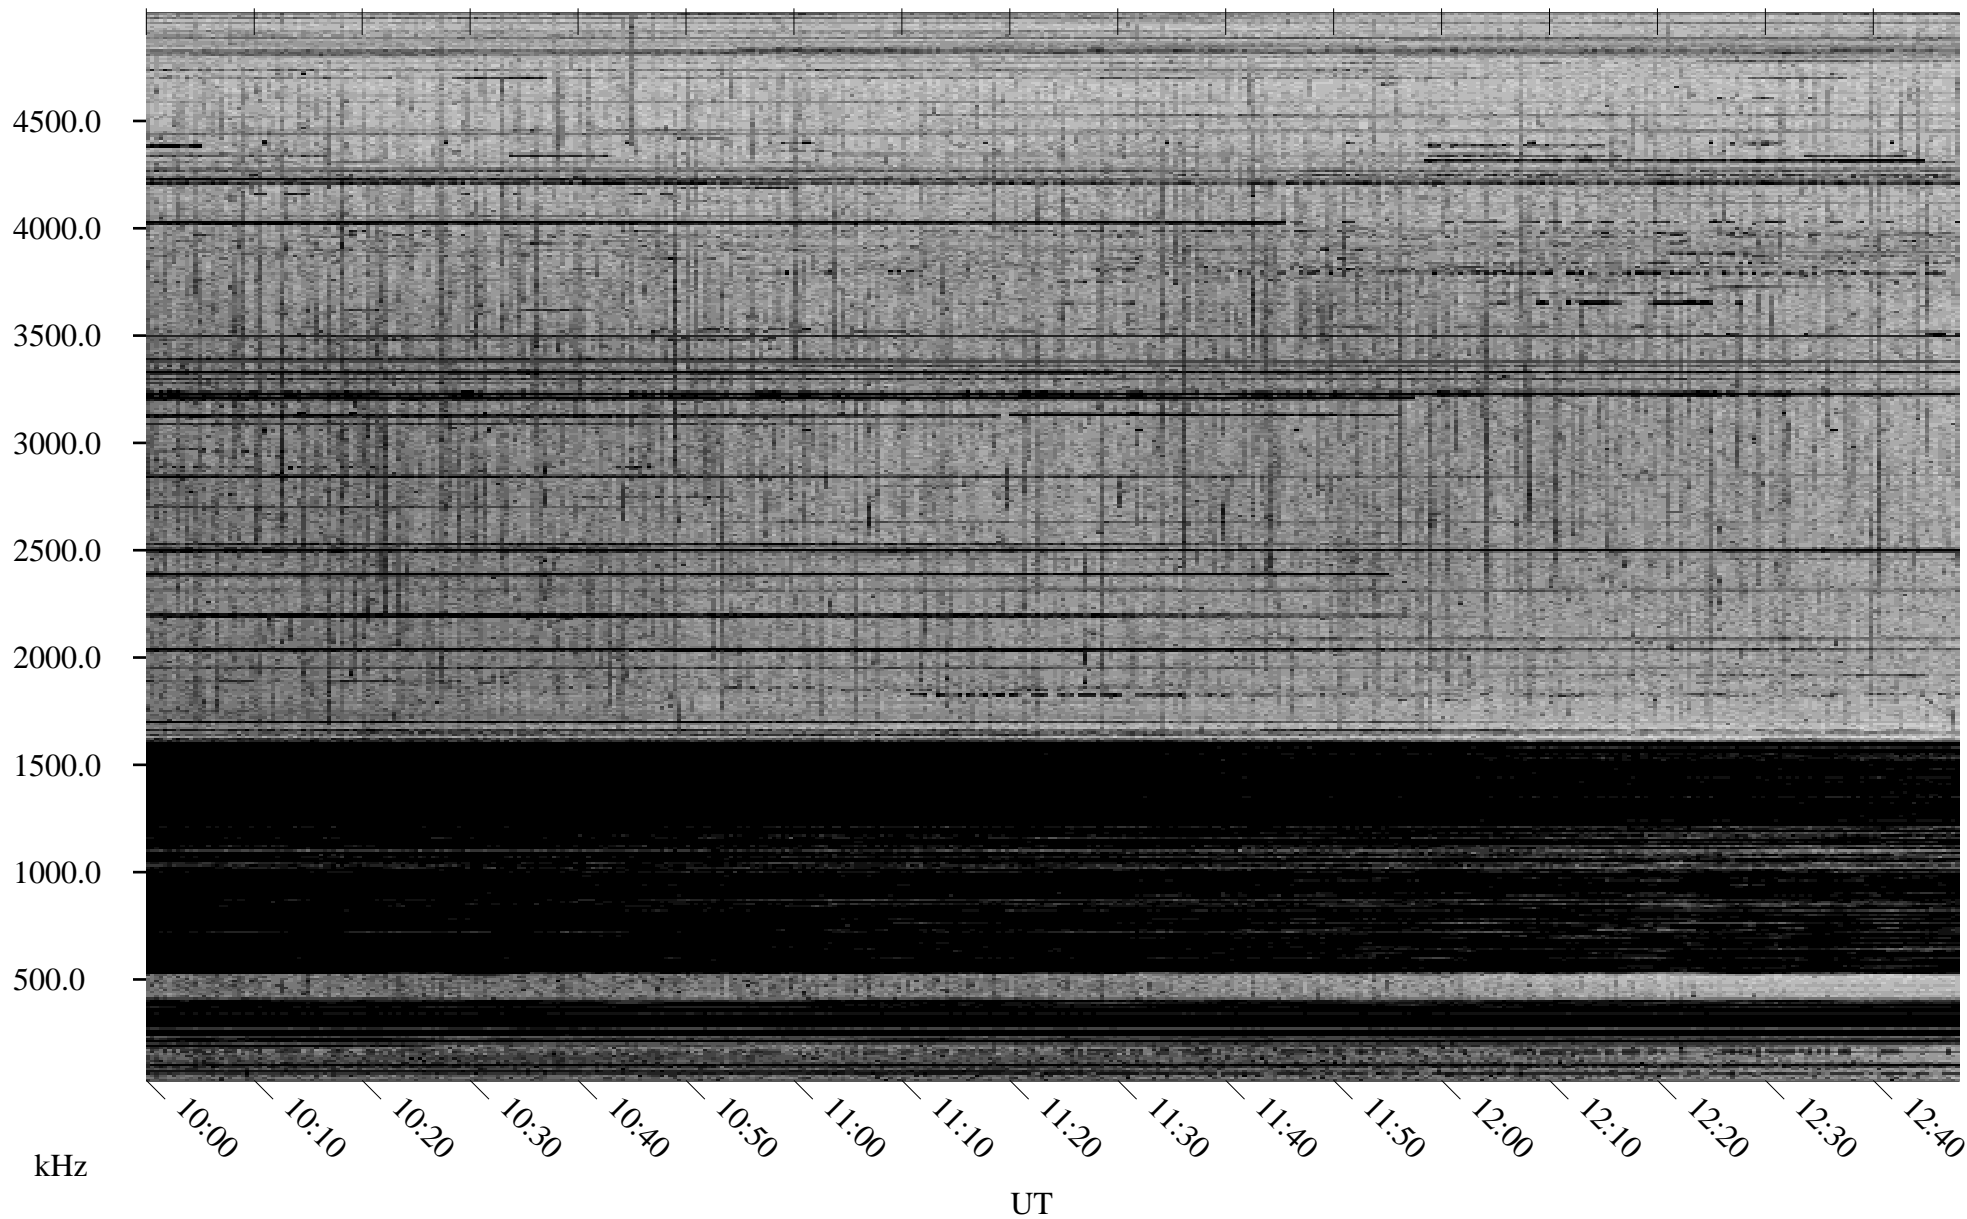

# 02/02/1998 Churchill, Manitoba

Linear Scale    Black = 161    White = 15

ch98032l.r00m max\_12

Page 5

# 02/02/1998 Churchill, Manitoba

Linear Scale    Black = 161    White = 15

ch98032l.r00m max\_12

Page 6