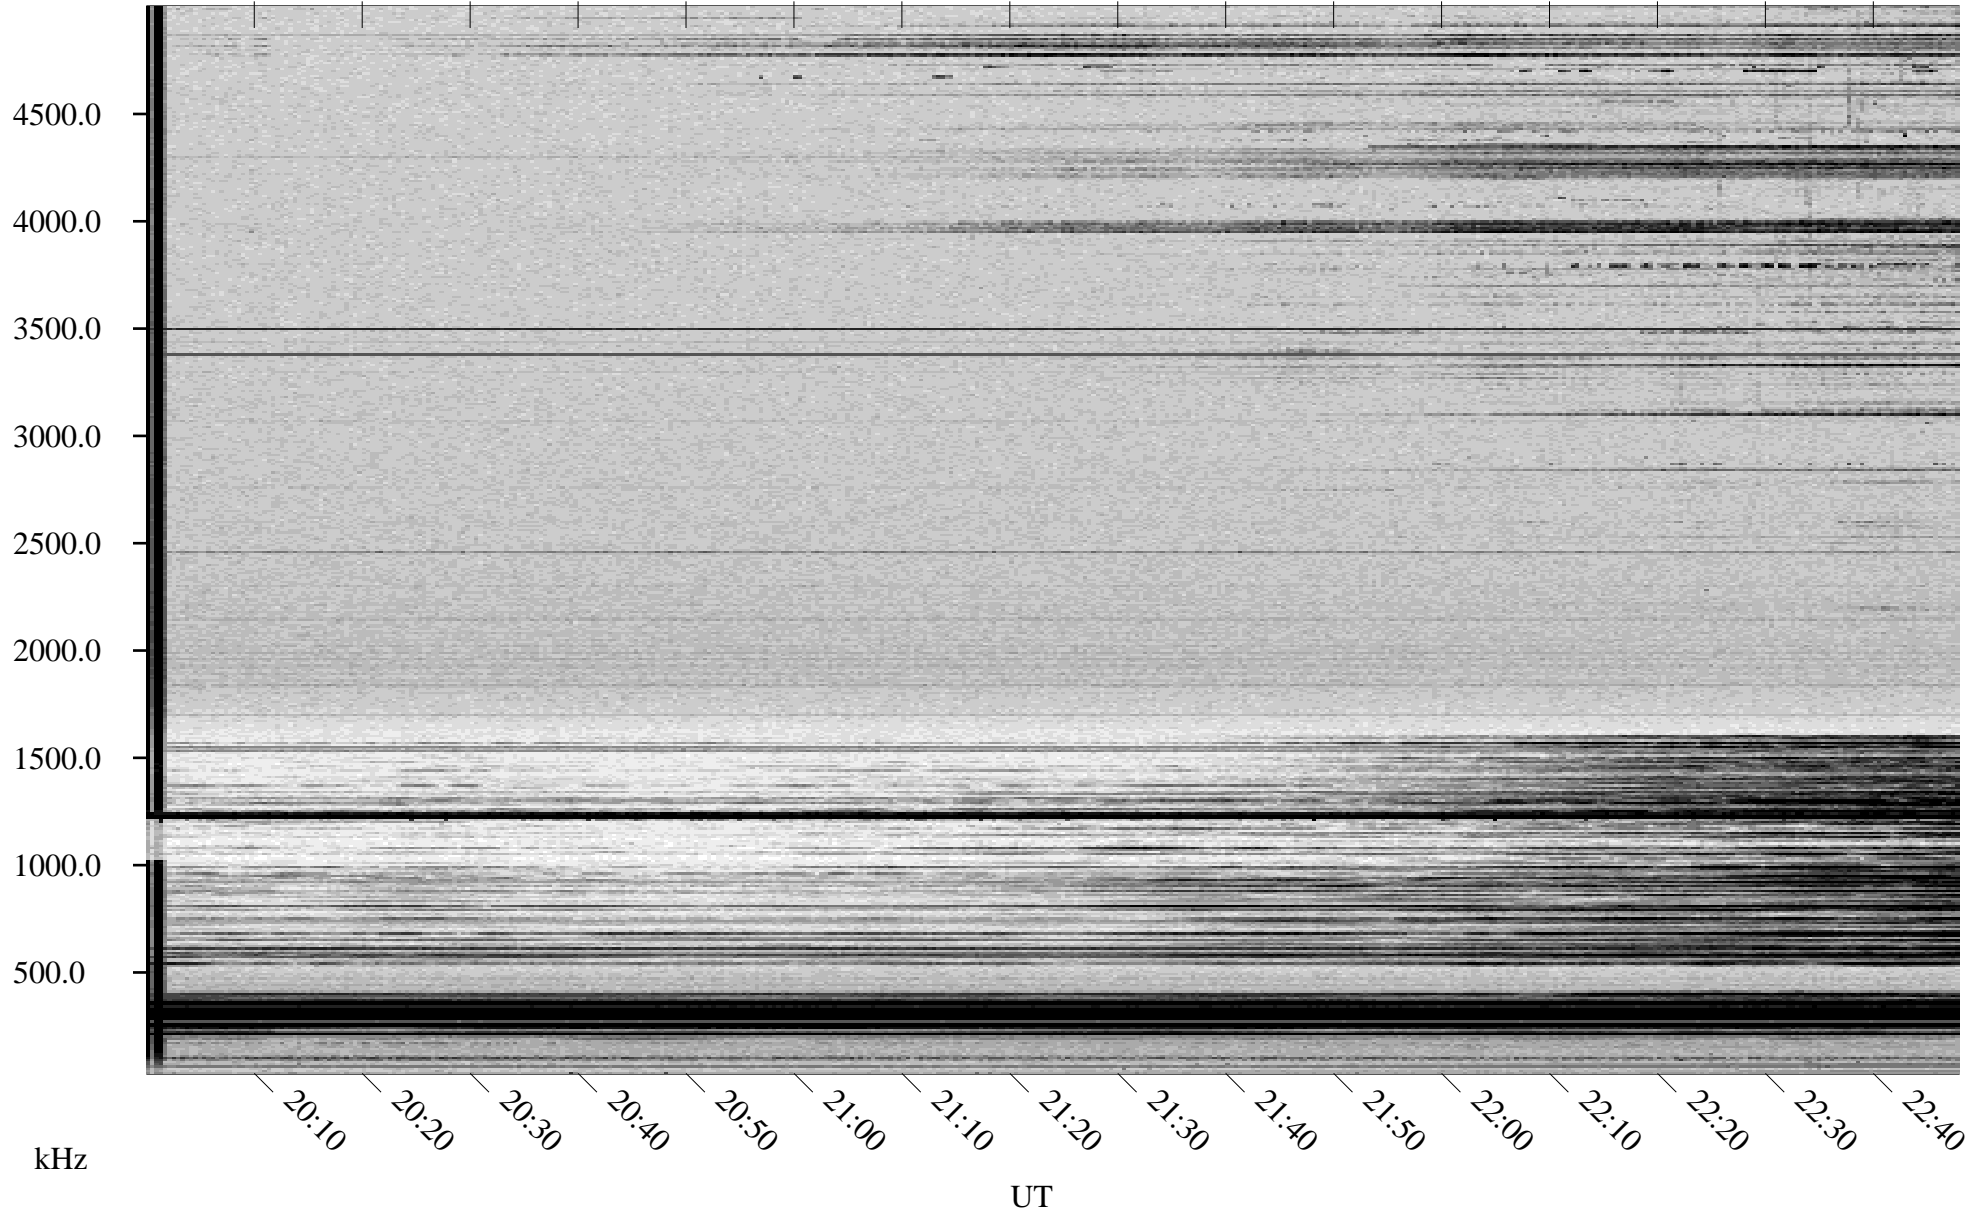

# 02/01/1998 Churchill, Manitoba

Linear Scale    Black = 161    White = 15

ch98032l.r00m max\_12

Page 1

# 02/01/1998 Churchill, Manitoba

Linear Scale    Black = 161    White = 15

ch98032l.r00m max\_12

Page 2

# 02/02/1998 Churchill, Manitoba

Linear Scale    Black = 161    White = 15

ch98032l.r00m max\_12

Page 3

# 02/02/1998 Churchill, Manitoba

Linear Scale    Black = 161    White = 15

ch98032l.r00m max\_12

Page 4