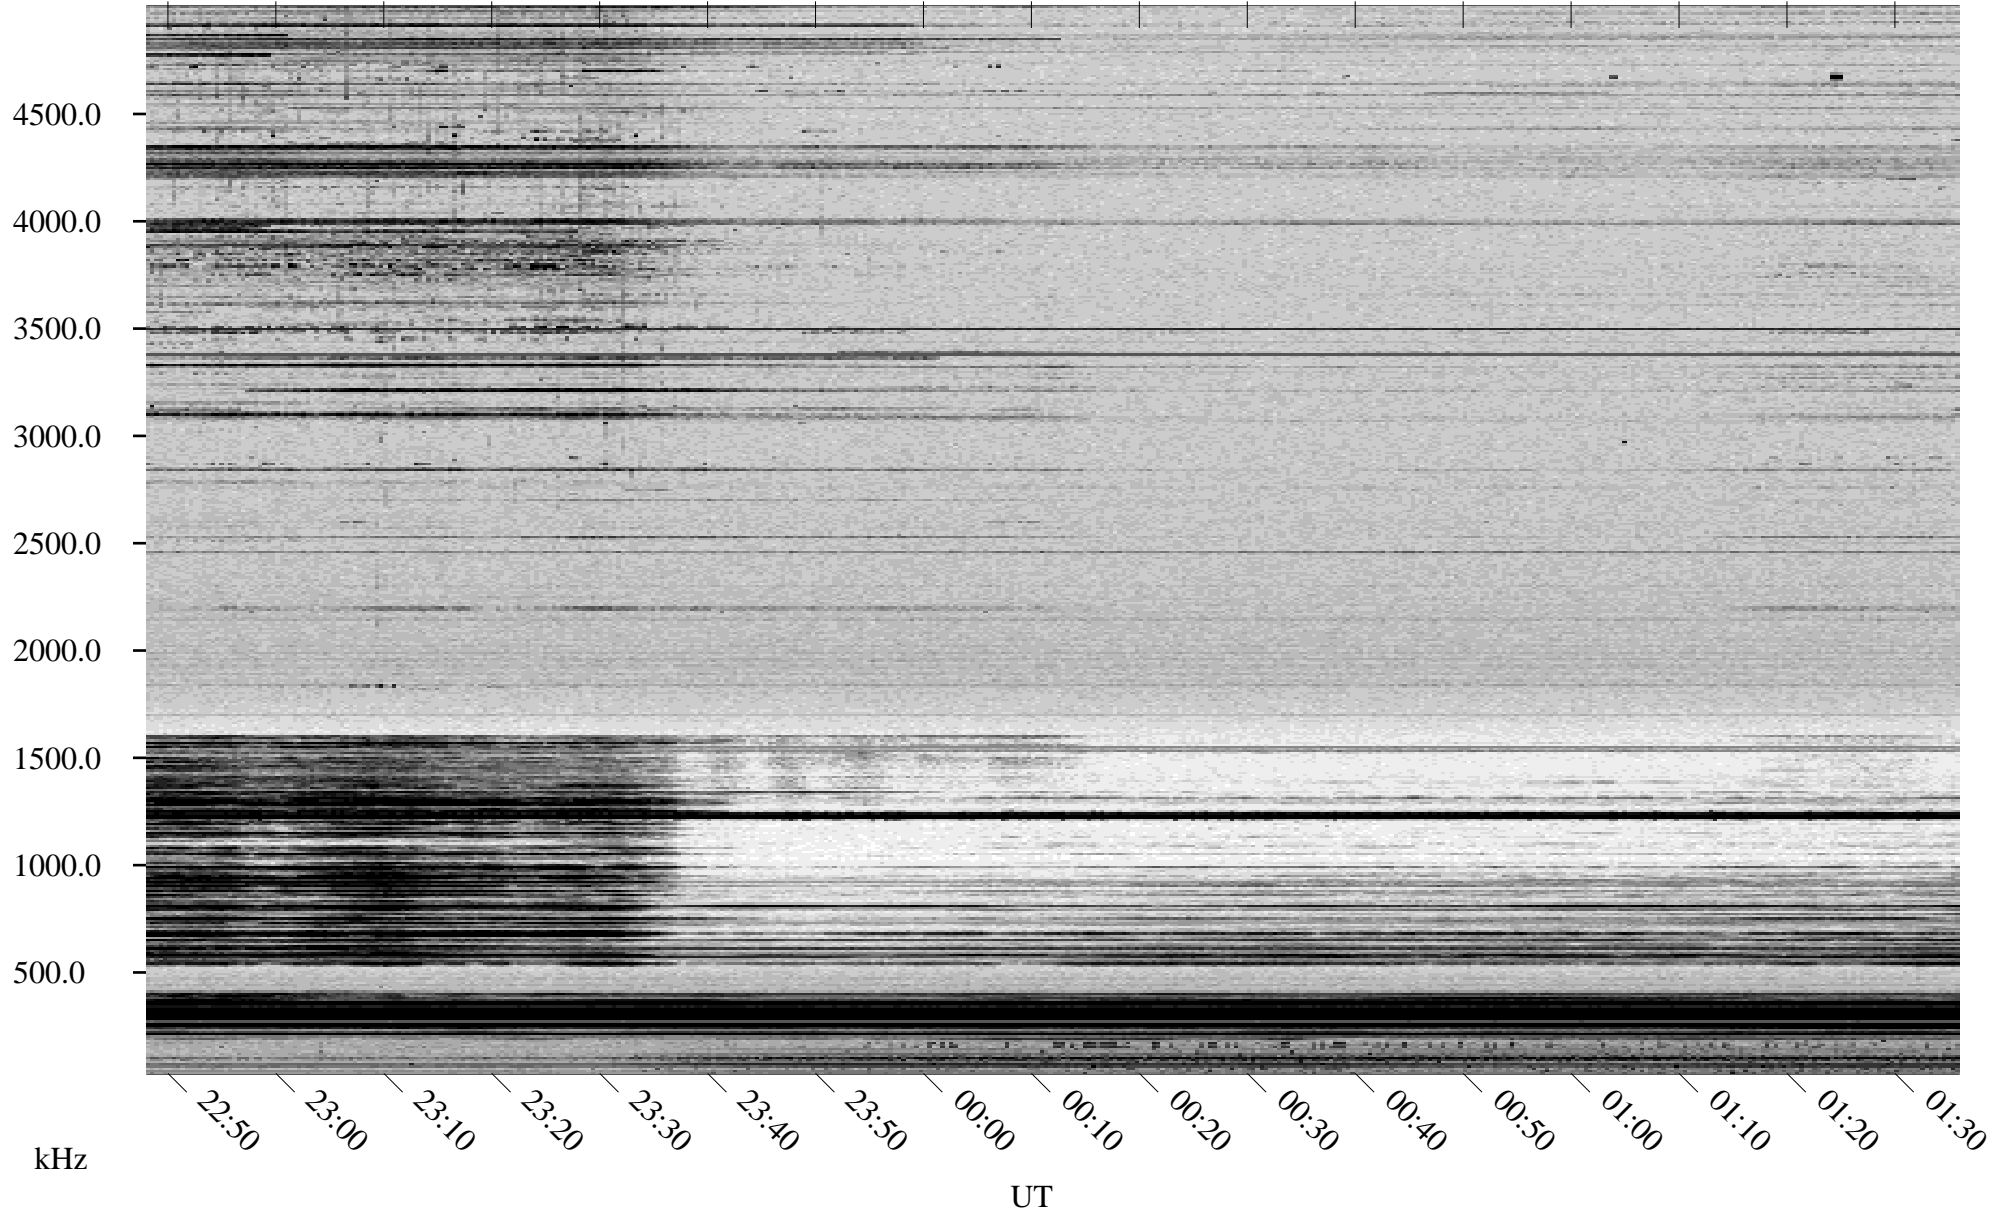

# 02/01/1998 Churchill, Manitoba

Linear Scale    Black = 161    White = 15

ch98032l.r00m max\_12

Page 1

# 02/01/1998 Churchill, Manitoba

Linear Scale    Black = 161    White = 15

ch98032l.r00m max\_12

Page 2

# 02/02/1998 Churchill, Manitoba

Linear Scale    Black = 161    White = 15

ch98032l.r00m max\_12

Page 3

# 02/02/1998 Churchill, Manitoba

Linear Scale    Black = 161    White = 15

ch98032l.r00m max\_12

Page 4