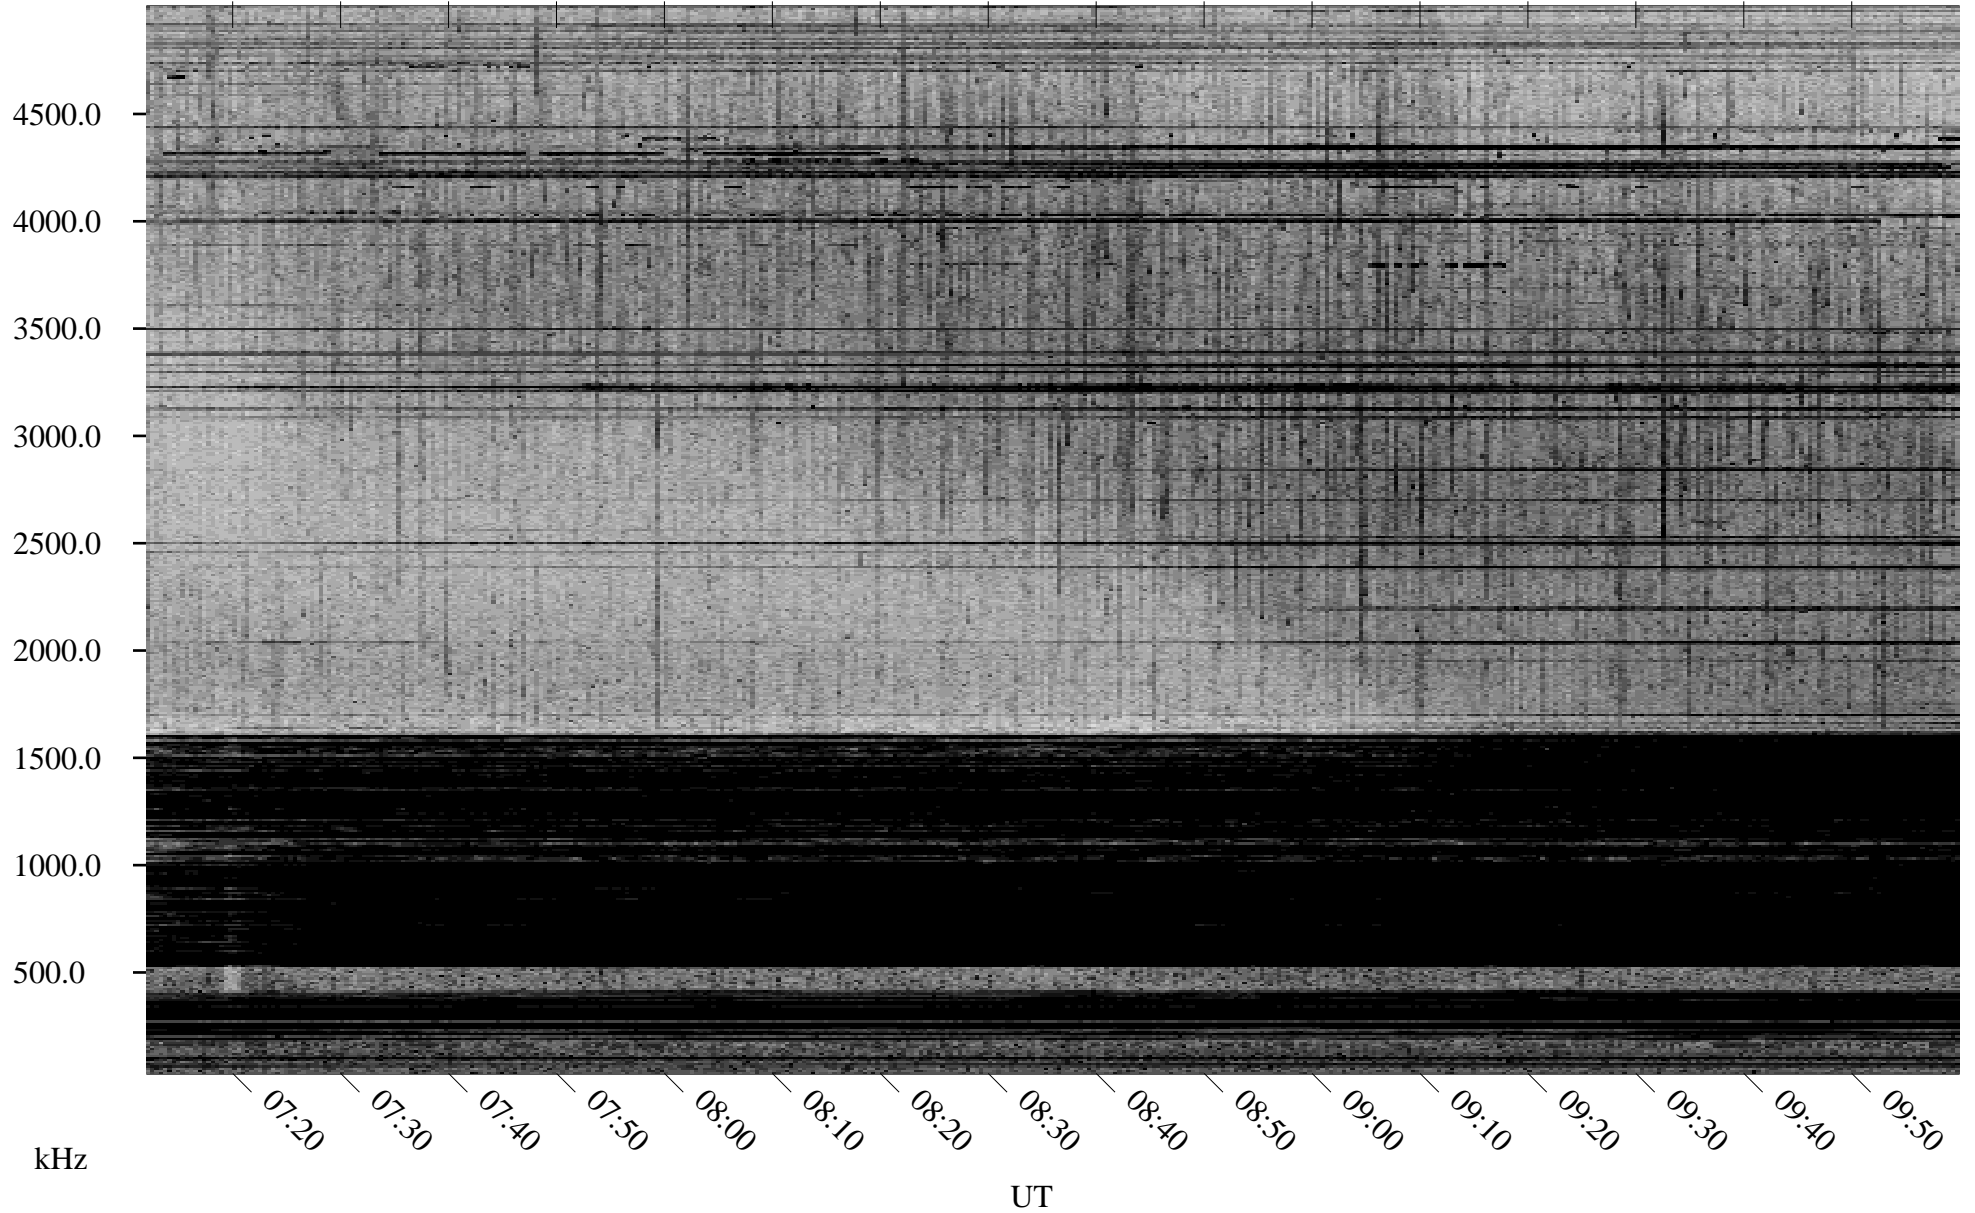

# 02/02/1998 Churchill, Manitoba

Linear Scale    Black = 161    White = 15

ch98032l.r00m max\_12

Page 4

# 02/02/1998 Churchill, Manitoba

Linear Scale    Black = 161    White = 15

ch98032l.r00m max\_12

Page 5