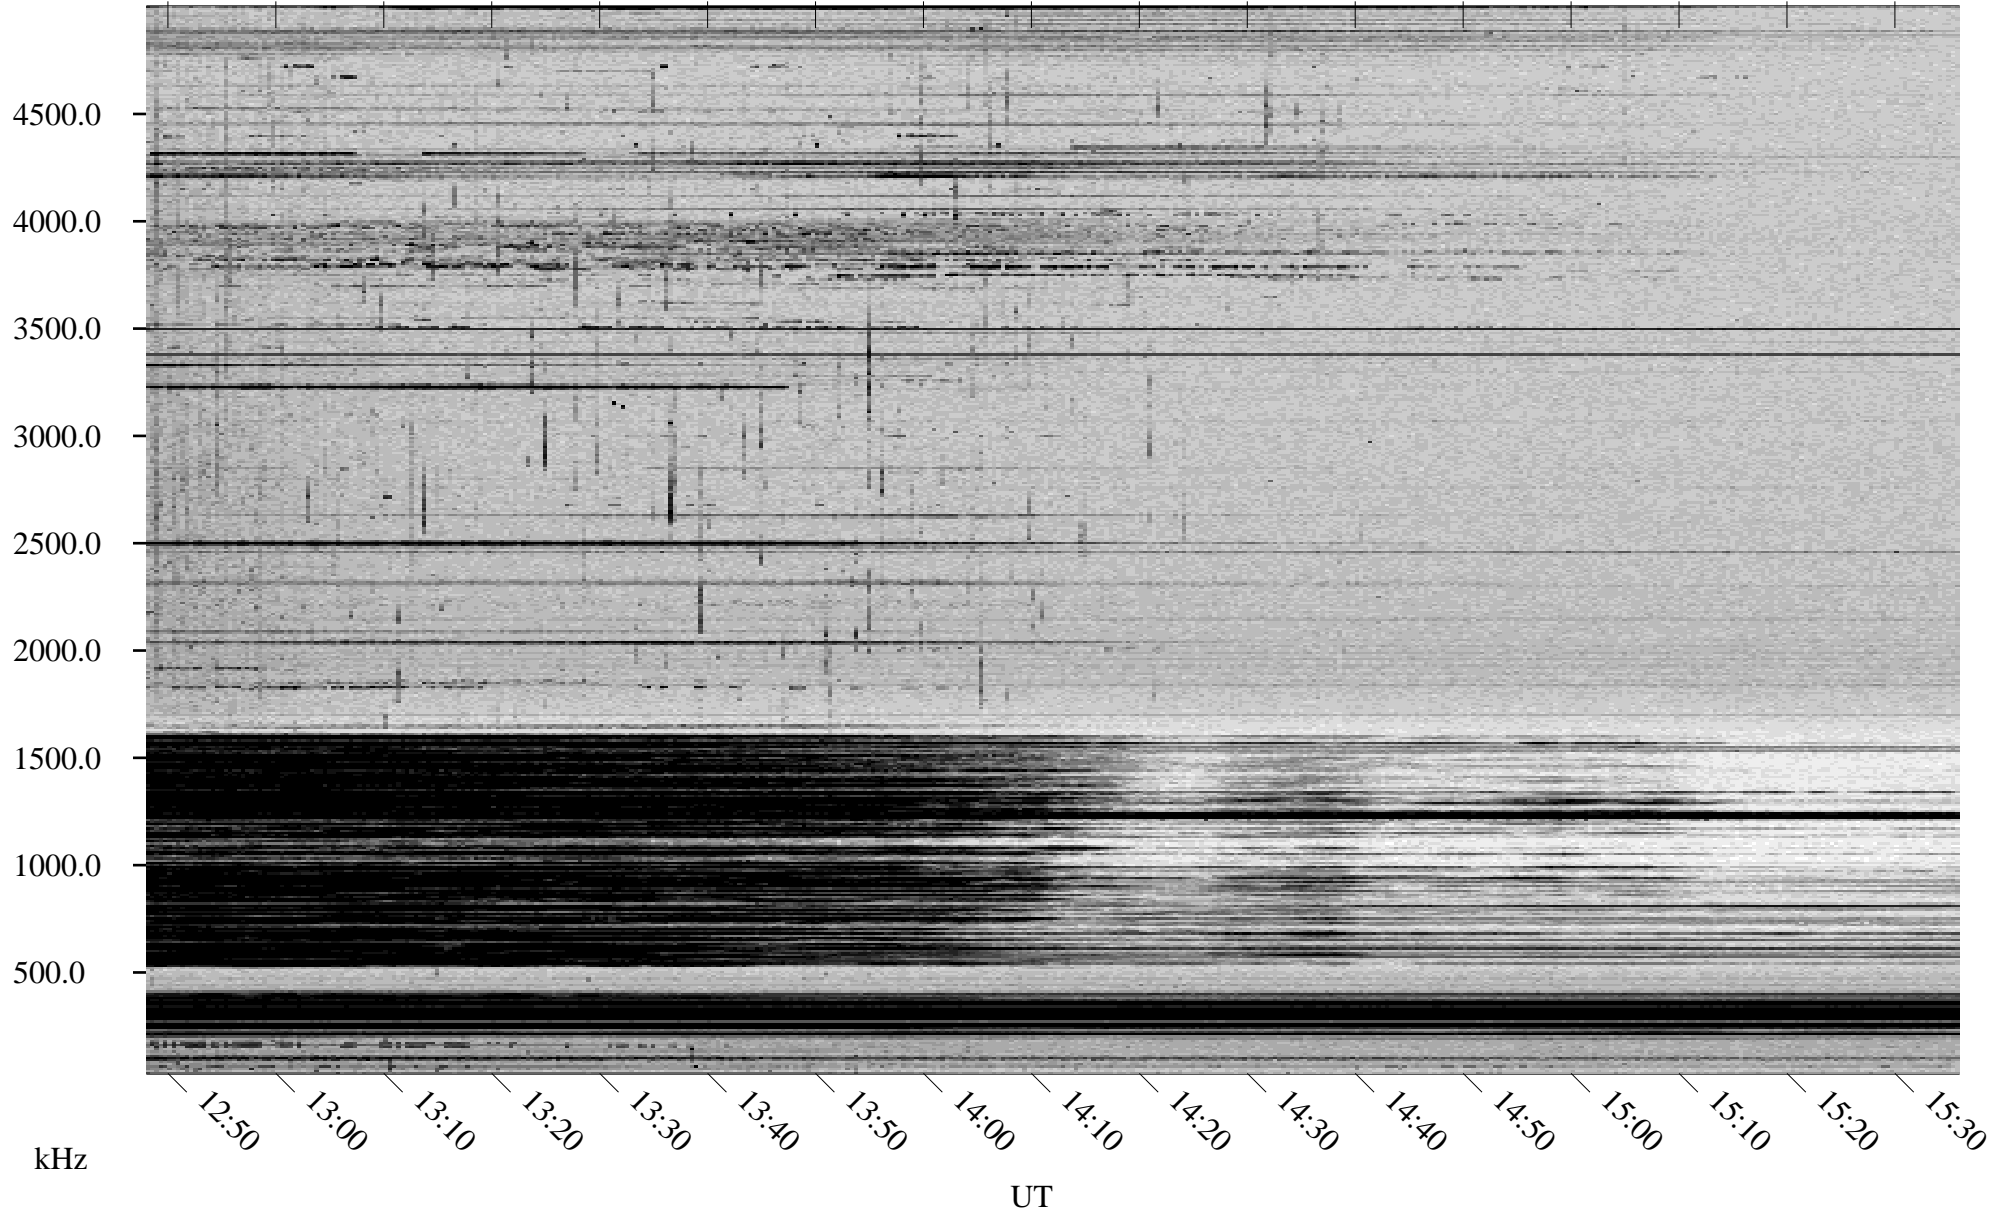

# 02/02/1998 Churchill, Manitoba

Linear Scale    Black = 161    White = 15

ch98032l.r00m max\_12

Page 5

# 02/02/1998 Churchill, Manitoba

Linear Scale    Black = 161    White = 15

ch98032l.r00m max\_12

Page 6

# 02/02/1998 Churchill, Manitoba

Linear Scale    Black = 161    White = 15

ch98032l.r00m max\_12

Page 7

# 02/02/1998 Churchill, Manitoba

Linear Scale    Black = 161    White = 15

ch98032l.r00m max\_12

Page 8