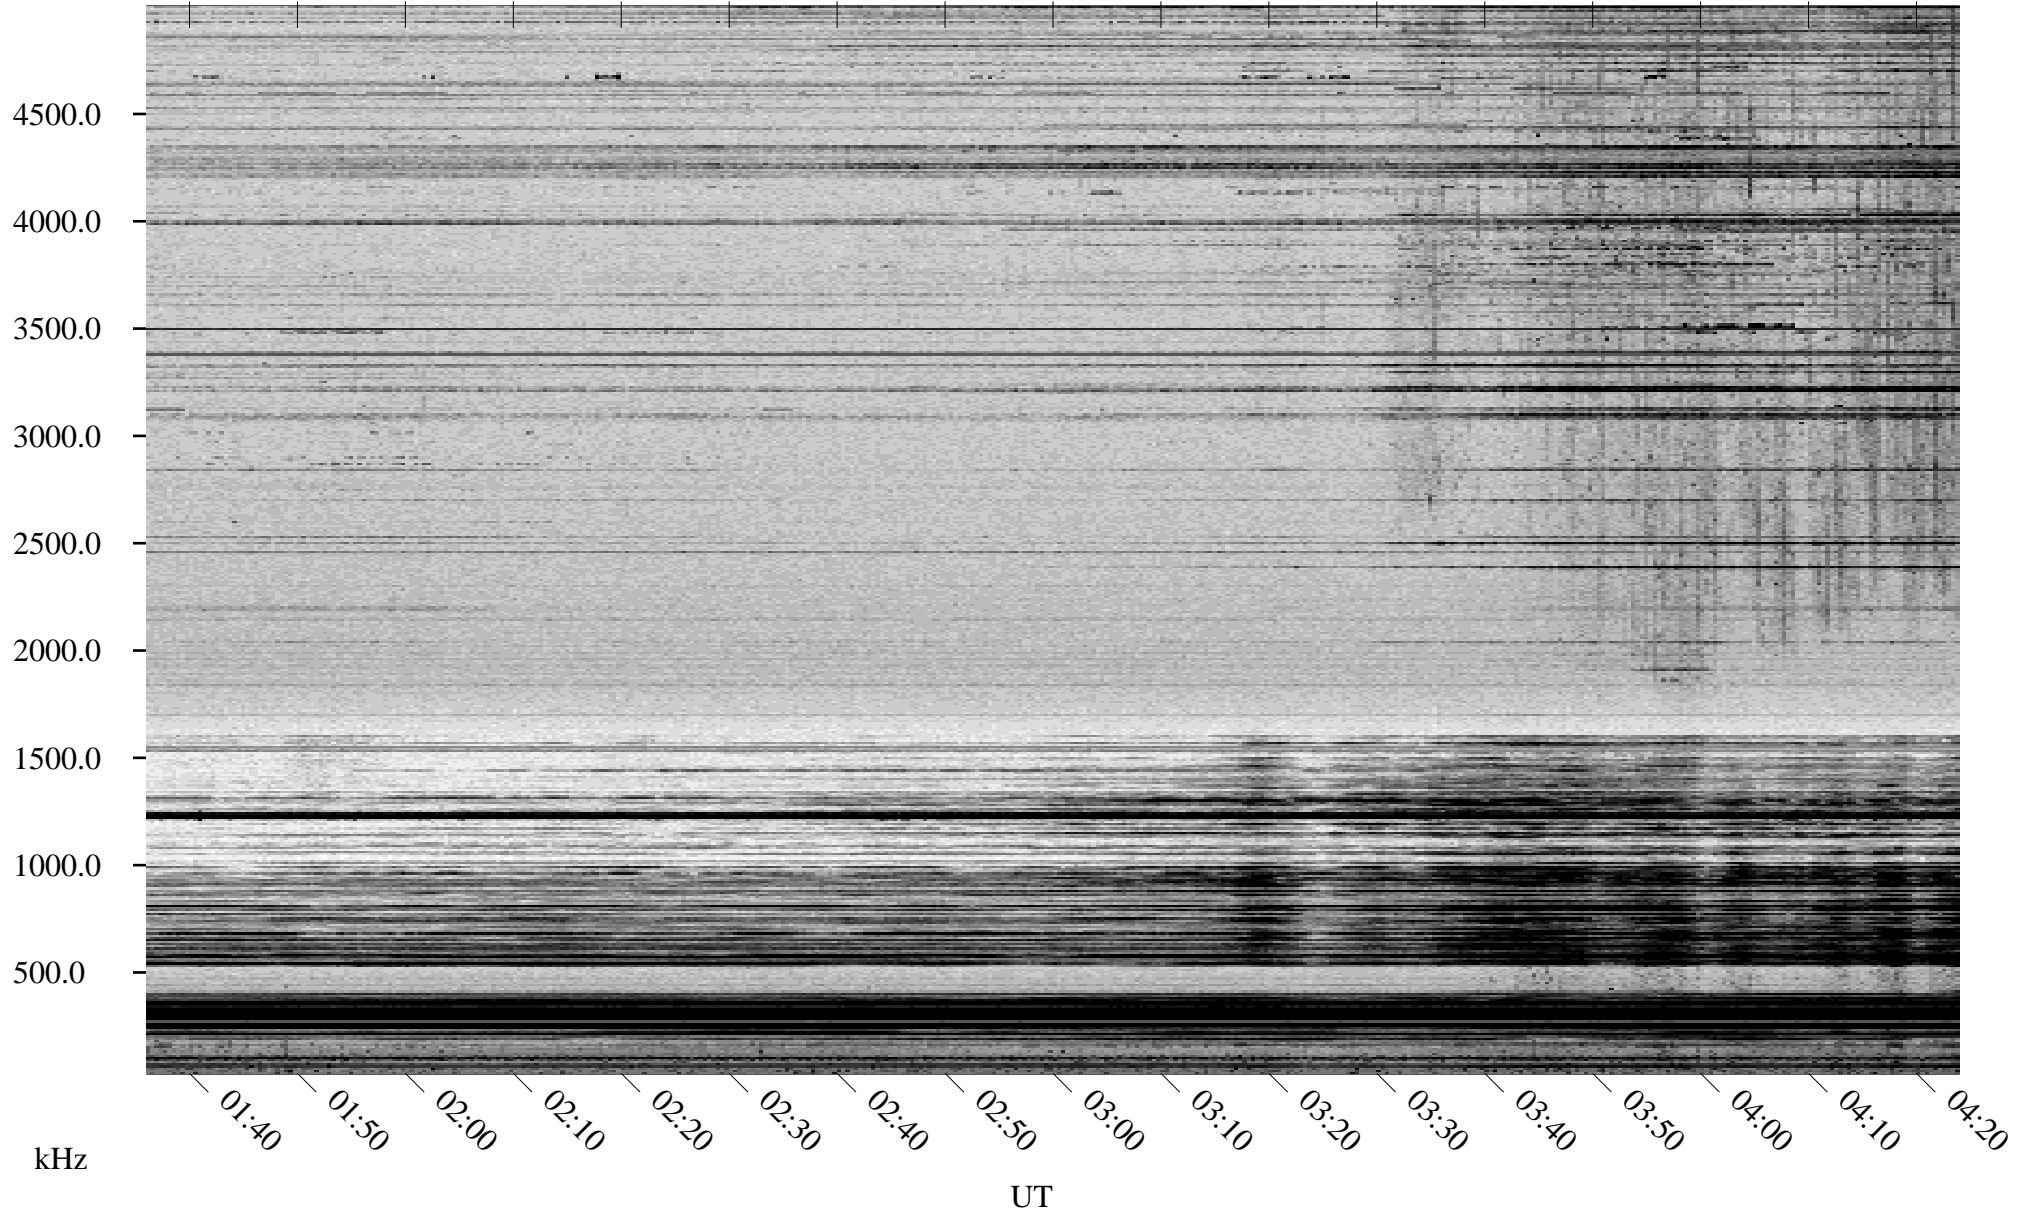

# 02/01/1998 Churchill, Manitoba

Linear Scale    Black = 161    White = 15

ch98032l.r00m max\_12

Page 1

# 02/01/1998 Churchill, Manitoba

Linear Scale    Black = 161    White = 15

ch98032l.r00m max\_12

Page 2

# 02/02/1998 Churchill, Manitoba

Linear Scale    Black = 161    White = 15

ch98032l.r00m max\_12

Page 3

# 02/02/1998 Churchill, Manitoba

Linear Scale    Black = 161    White = 15

ch98032l.r00m max\_12

Page 4