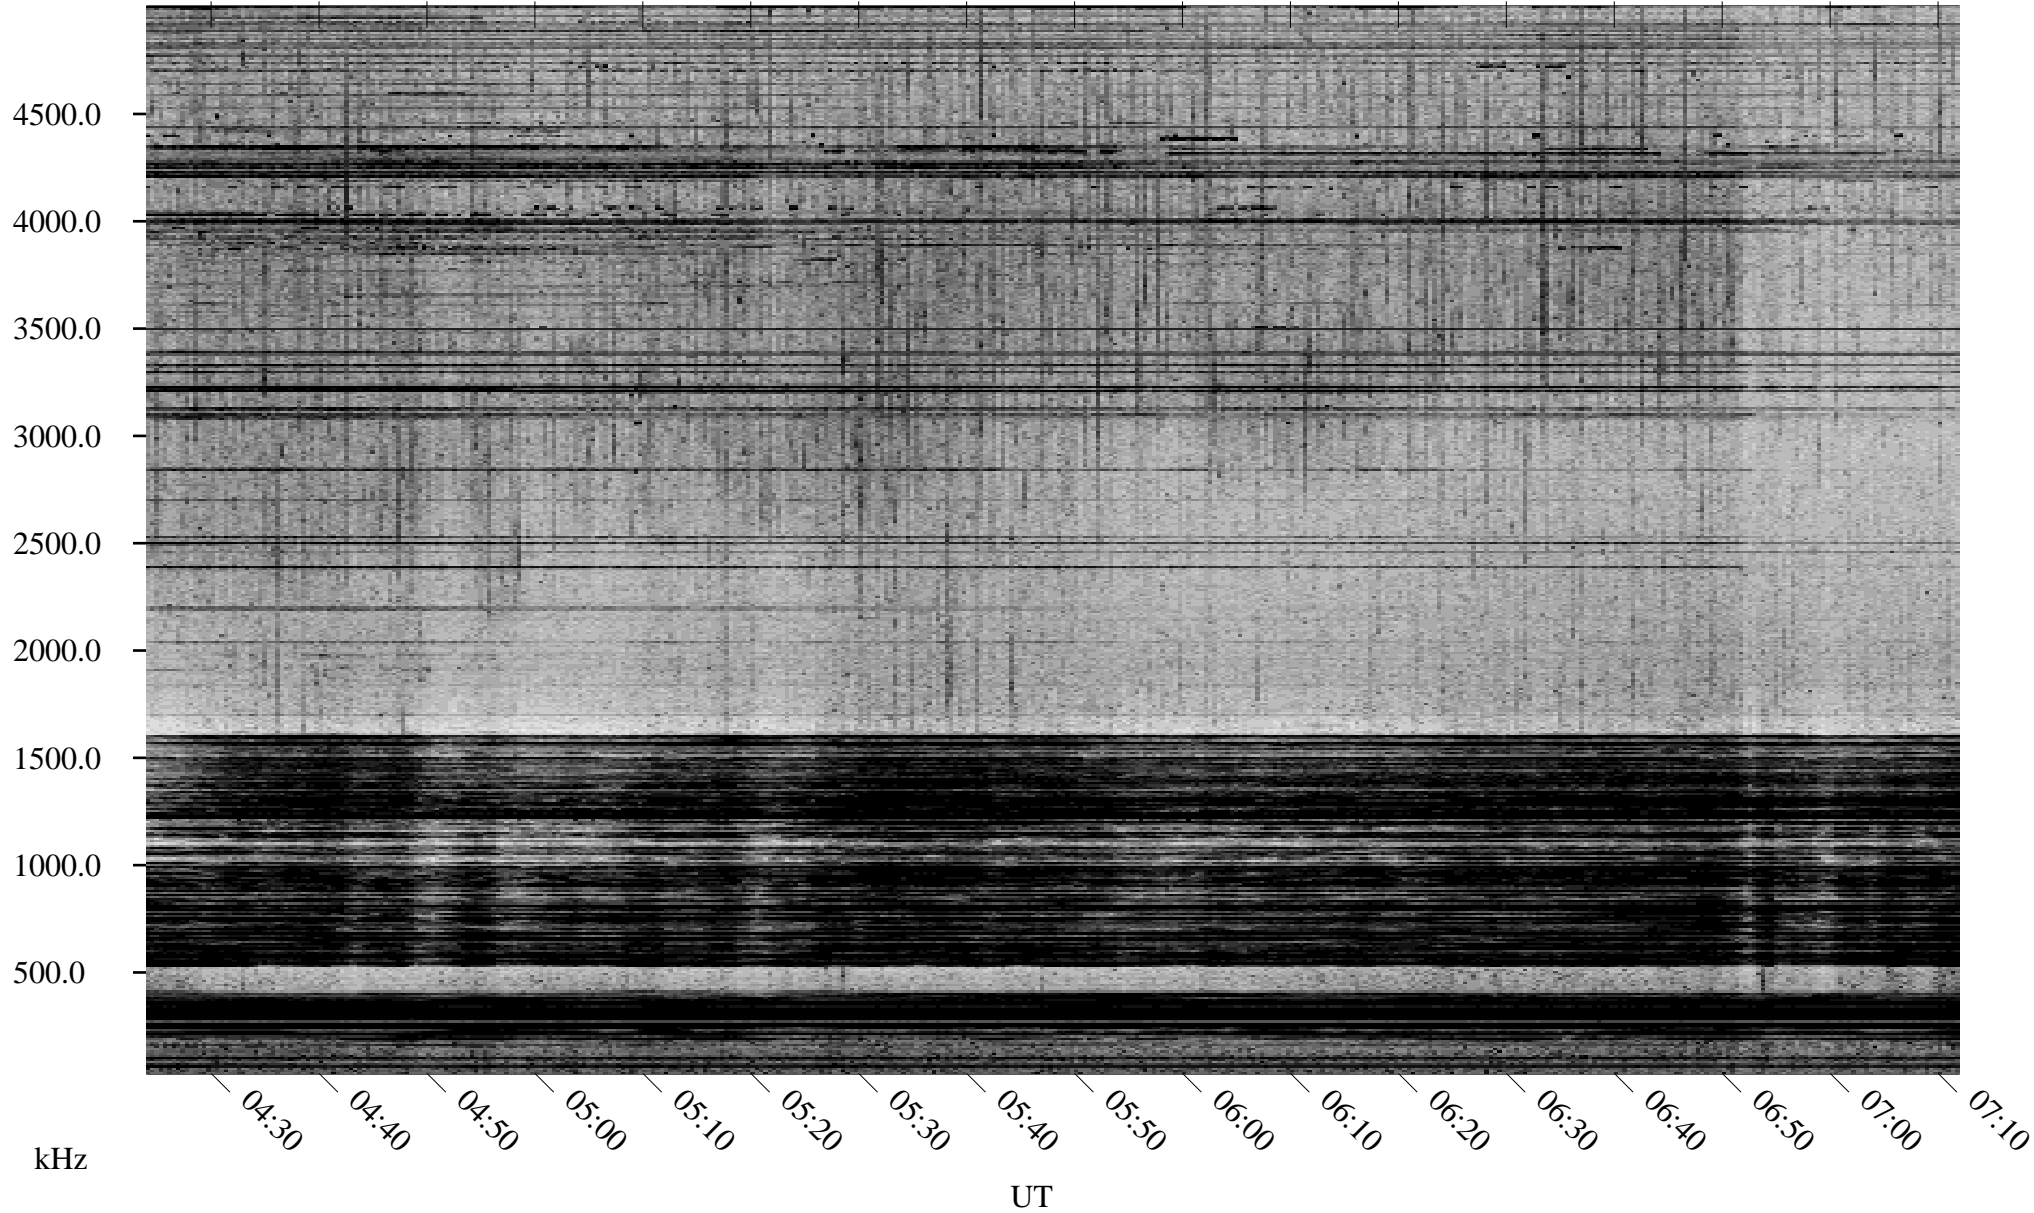

# 02/01/1998 Churchill, Manitoba

Linear Scale    Black = 161    White = 15

ch98032l.r00m max\_12

Page 1

# 02/01/1998 Churchill, Manitoba

Linear Scale    Black = 161    White = 15

ch98032l.r00m max\_12

Page 2

# 02/02/1998 Churchill, Manitoba

Linear Scale    Black = 161    White = 15

ch98032l.r00m max\_12

Page 3

# 02/02/1998 Churchill, Manitoba

Linear Scale    Black = 161    White = 15

ch98032l.r00m max\_12

Page 4