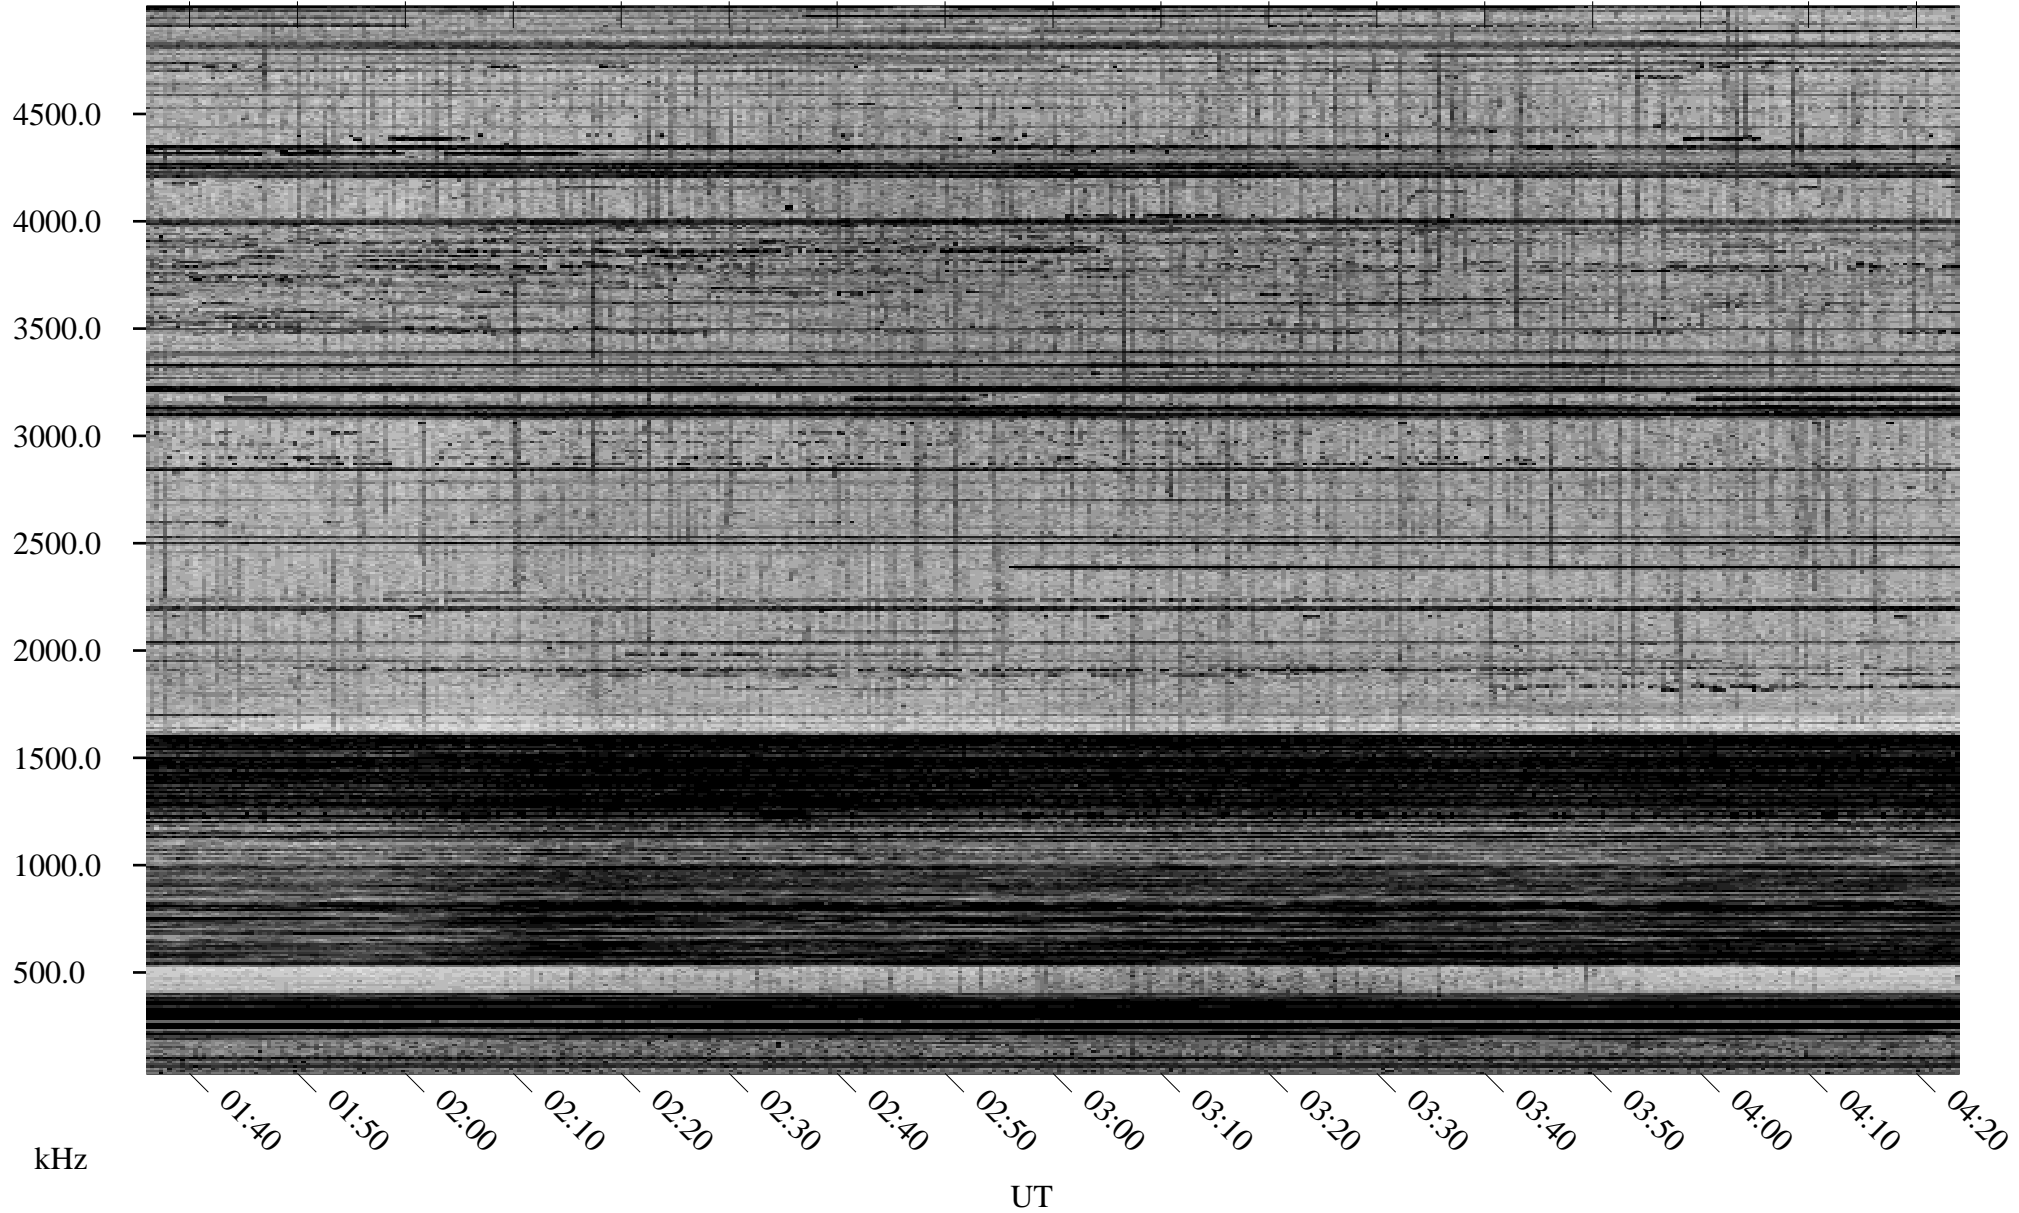

02/02/1998 Churchill, Manitoba

Linear Scale Black = 161 White = 15

ch980331.r00m max_12

Page 1

02/02/1998 Churchill, Manitoba

Linear Scale Black = 161 White = 15

ch98033l.r00m max_12

Page 2

02/03/1998 Churchill, Manitoba

Linear Scale Black = 161 White = 15

ch980331.r00m max_12

Page 3

02/03/1998 Churchill, Manitoba

Linear Scale Black = 161 White = 15

ch980331.r00m max_12

Page 4

02/03/1998 Churchill, Manitoba

Linear Scale Black = 161 White = 15

ch980331.r00m max_12

Page 5

02/03/1998 Churchill, Manitoba

Linear Scale Black = 161 White = 15

ch980331.r00m max_12

Page 6

02/03/1998 Churchill, Manitoba

Linear Scale Black = 161 White = 15

ch980331.r00m max_12

Page 7

02/03/1998 Churchill, Manitoba

Linear Scale Black = 161 White = 15

ch980331l.r00m max_12

Page 8