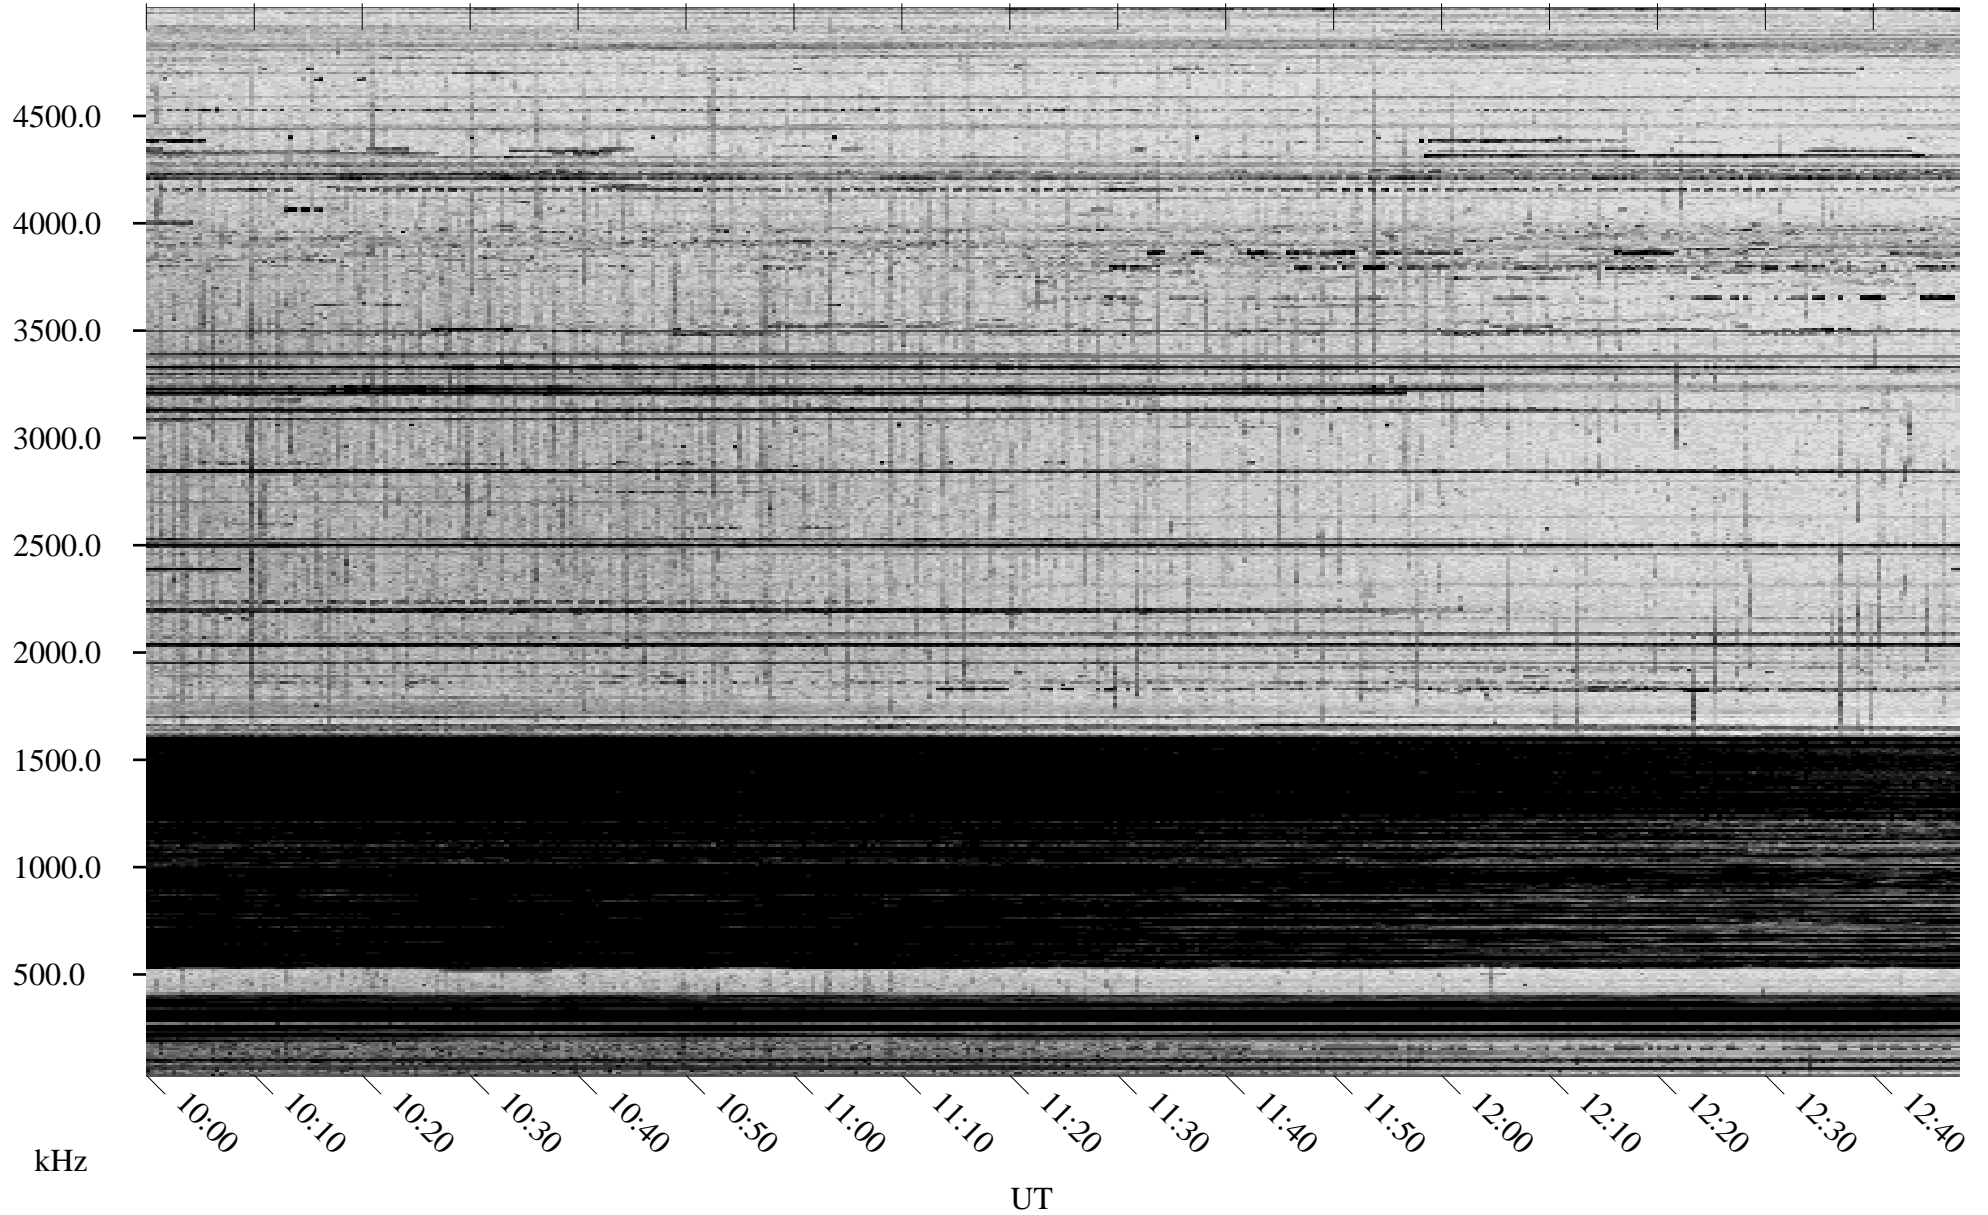

02/02/1998 Churchill, Manitoba

Linear Scale Black = 161 White = 15

ch980331.r00m max_12

Page 1

02/02/1998 Churchill, Manitoba

Linear Scale Black = 161 White = 15

ch98033l.r00m max_12

Page 2

02/03/1998 Churchill, Manitoba

Linear Scale Black = 161 White = 15

ch980331.r00m max_12

Page 3

02/03/1998 Churchill, Manitoba

Linear Scale Black = 161 White = 15

ch980331.r00m max_12

Page 4

02/03/1998 Churchill, Manitoba

Linear Scale Black = 161 White = 15

ch980331.r00m max_12

Page 5

02/03/1998 Churchill, Manitoba

Linear Scale Black = 161 White = 15

ch980331.r00m max_12

Page 6

02/03/1998 Churchill, Manitoba

Linear Scale Black = 161 White = 15

ch980331.r00m max_12

Page 7

02/03/1998 Churchill, Manitoba

Linear Scale Black = 161 White = 15

ch980331l.r00m max_12

Page 8