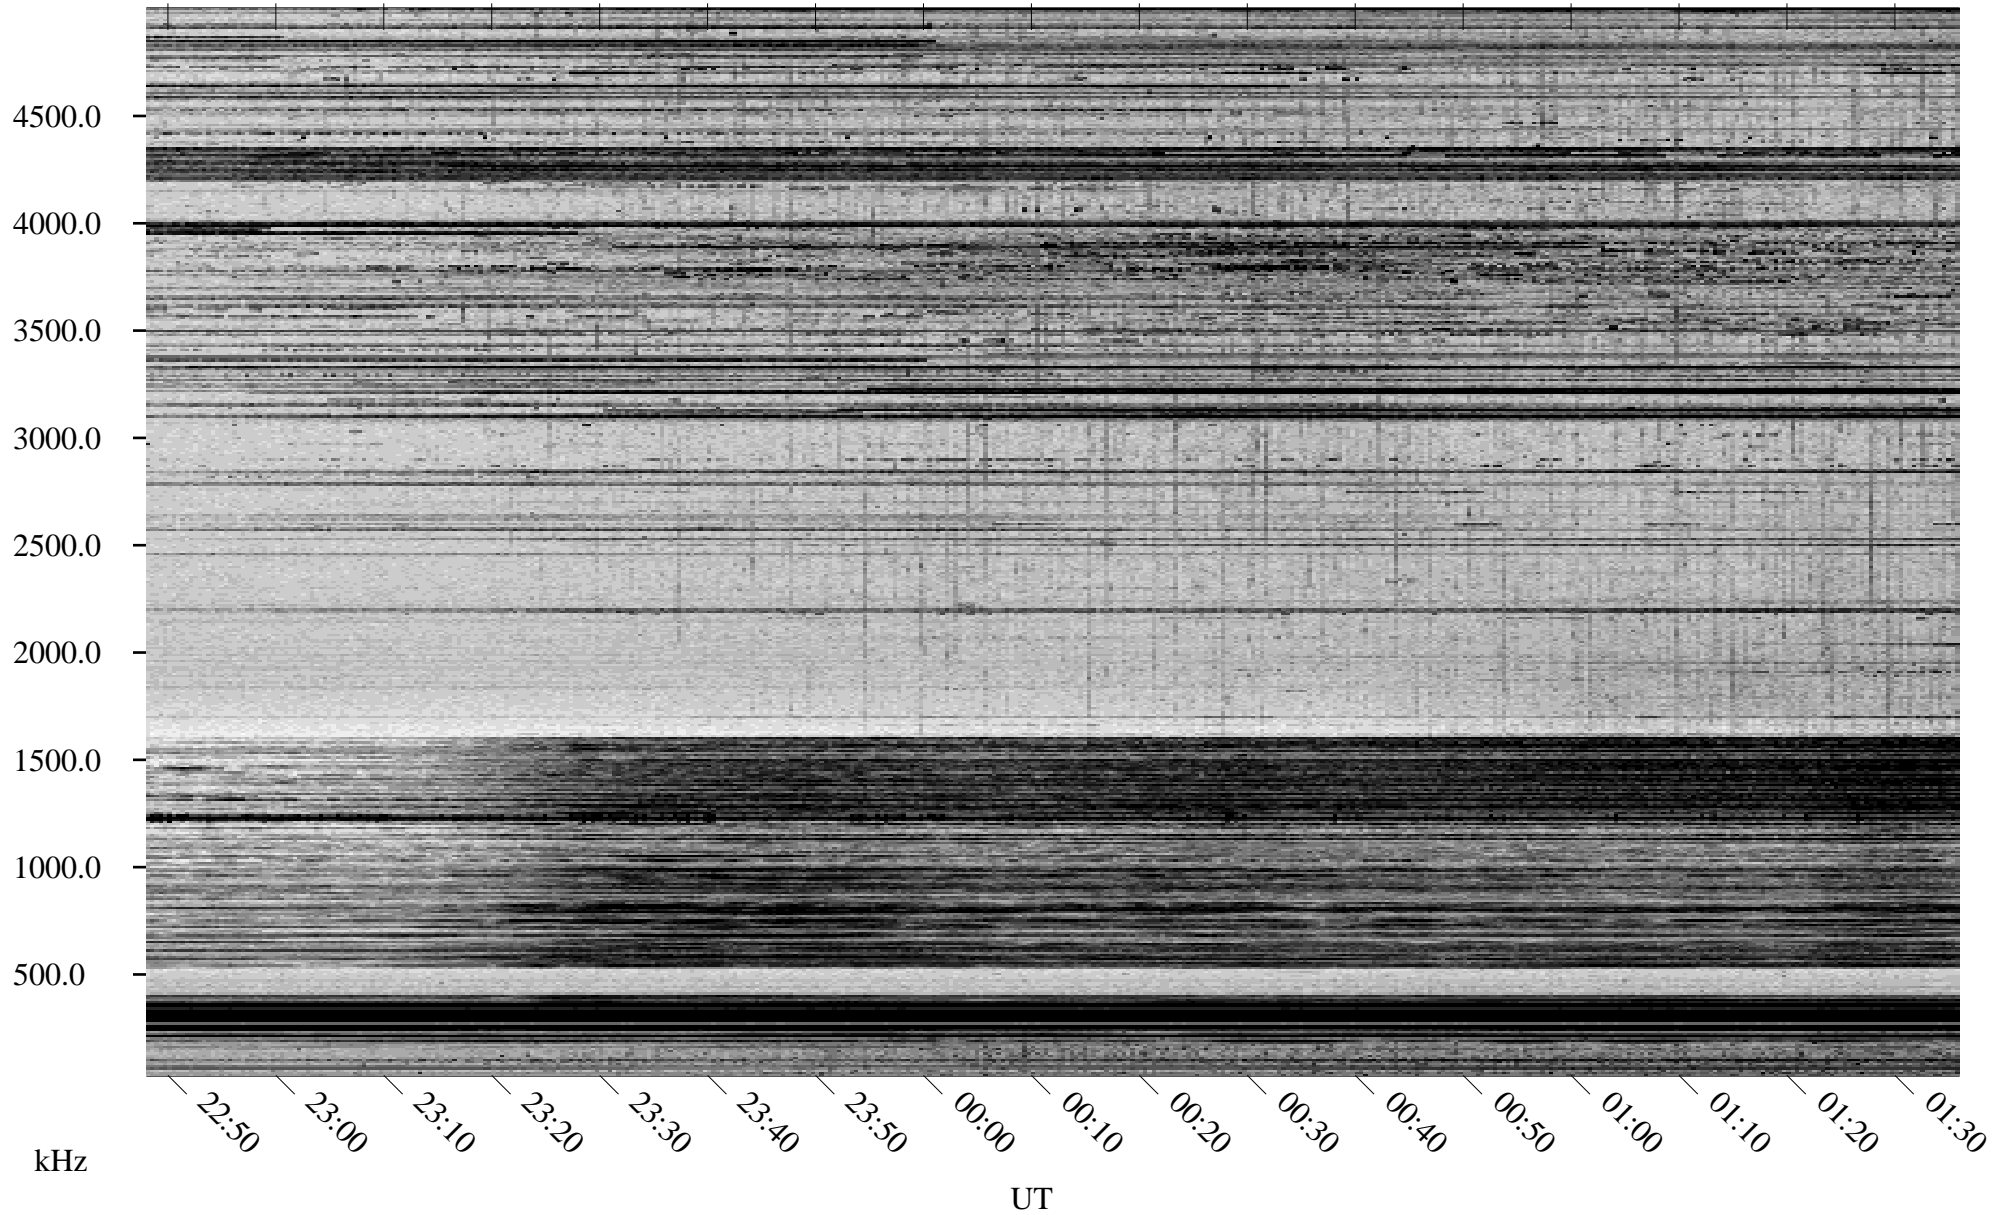

02/02/1998 Churchill, Manitoba

Linear Scale Black = 161 White = 15

ch980331.r00m max_12

Page 1

02/02/1998 Churchill, Manitoba

Linear Scale Black = 161 White = 15

ch98033l.r00m max_12

Page 2

02/03/1998 Churchill, Manitoba

Linear Scale Black = 161 White = 15

ch980331.r00m max_12

Page 3

02/03/1998 Churchill, Manitoba

Linear Scale Black = 161 White = 15

ch980331.r00m max_12

Page 4

02/03/1998 Churchill, Manitoba

Linear Scale Black = 161 White = 15

ch980331.r00m max_12

Page 5

02/03/1998 Churchill, Manitoba

Linear Scale Black = 161 White = 15

ch980331.r00m max_12

Page 6

02/03/1998 Churchill, Manitoba

Linear Scale Black = 161 White = 15

ch980331.r00m max_12

Page 7

02/03/1998 Churchill, Manitoba

Linear Scale Black = 161 White = 15

ch980331l.r00m max_12

Page 8