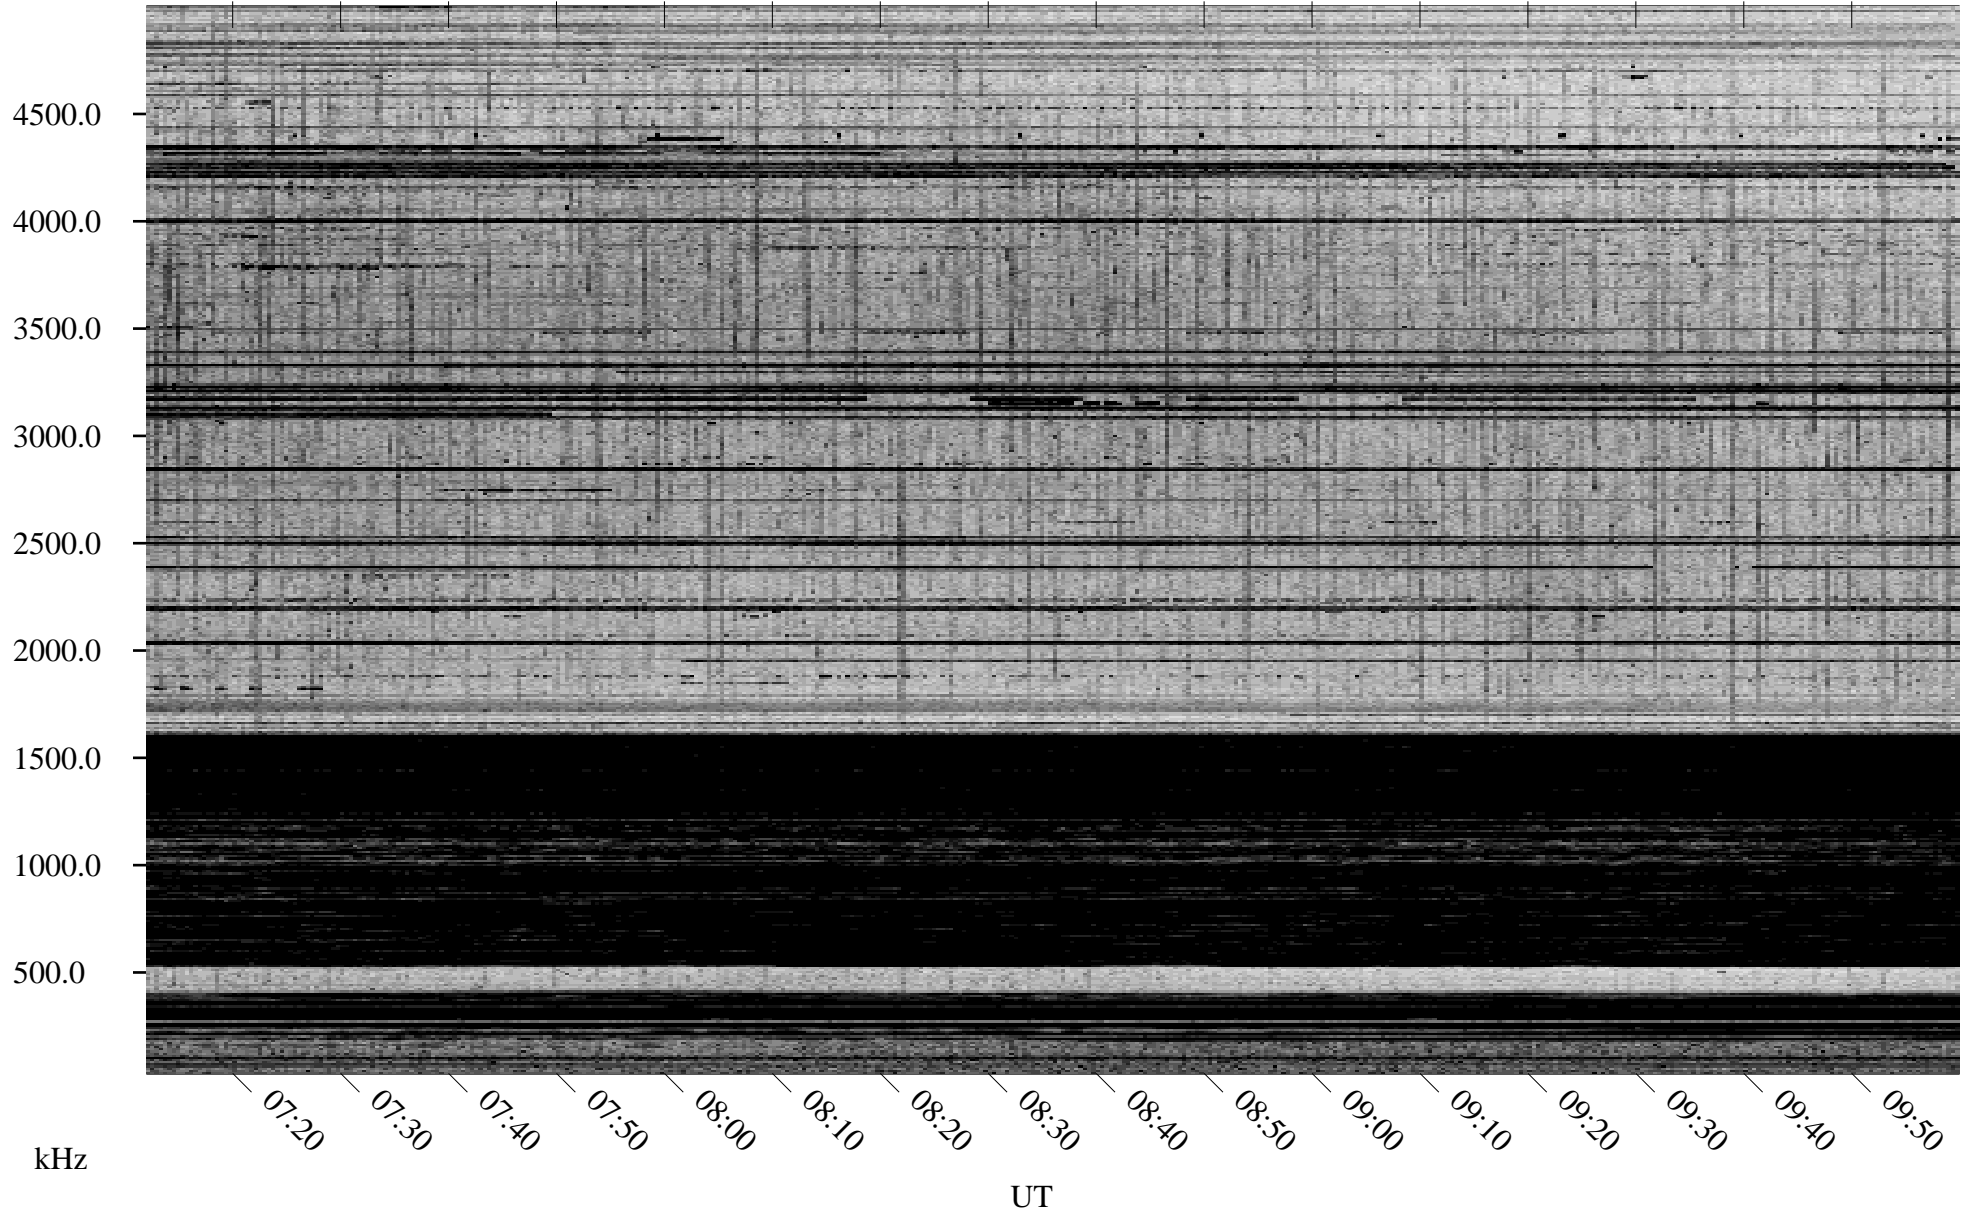

02/02/1998 Churchill, Manitoba

Linear Scale Black = 161 White = 15

ch980331.r00m max_12

Page 1

02/02/1998 Churchill, Manitoba

Linear Scale Black = 161 White = 15

ch98033l.r00m max_12

Page 2

02/03/1998 Churchill, Manitoba

Linear Scale Black = 161 White = 15

ch980331.r00m max_12

Page 3

02/03/1998 Churchill, Manitoba

Linear Scale Black = 161 White = 15

ch980331.r00m max_12

Page 4

02/03/1998 Churchill, Manitoba

Linear Scale Black = 161 White = 15

ch980331.r00m max_12

Page 5

02/03/1998 Churchill, Manitoba

Linear Scale Black = 161 White = 15

ch980331.r00m max_12

Page 6

02/03/1998 Churchill, Manitoba

Linear Scale Black = 161 White = 15

ch980331.r00m max_12

Page 7

02/03/1998 Churchill, Manitoba

Linear Scale Black = 161 White = 15

ch980331l.r00m max_12

Page 8