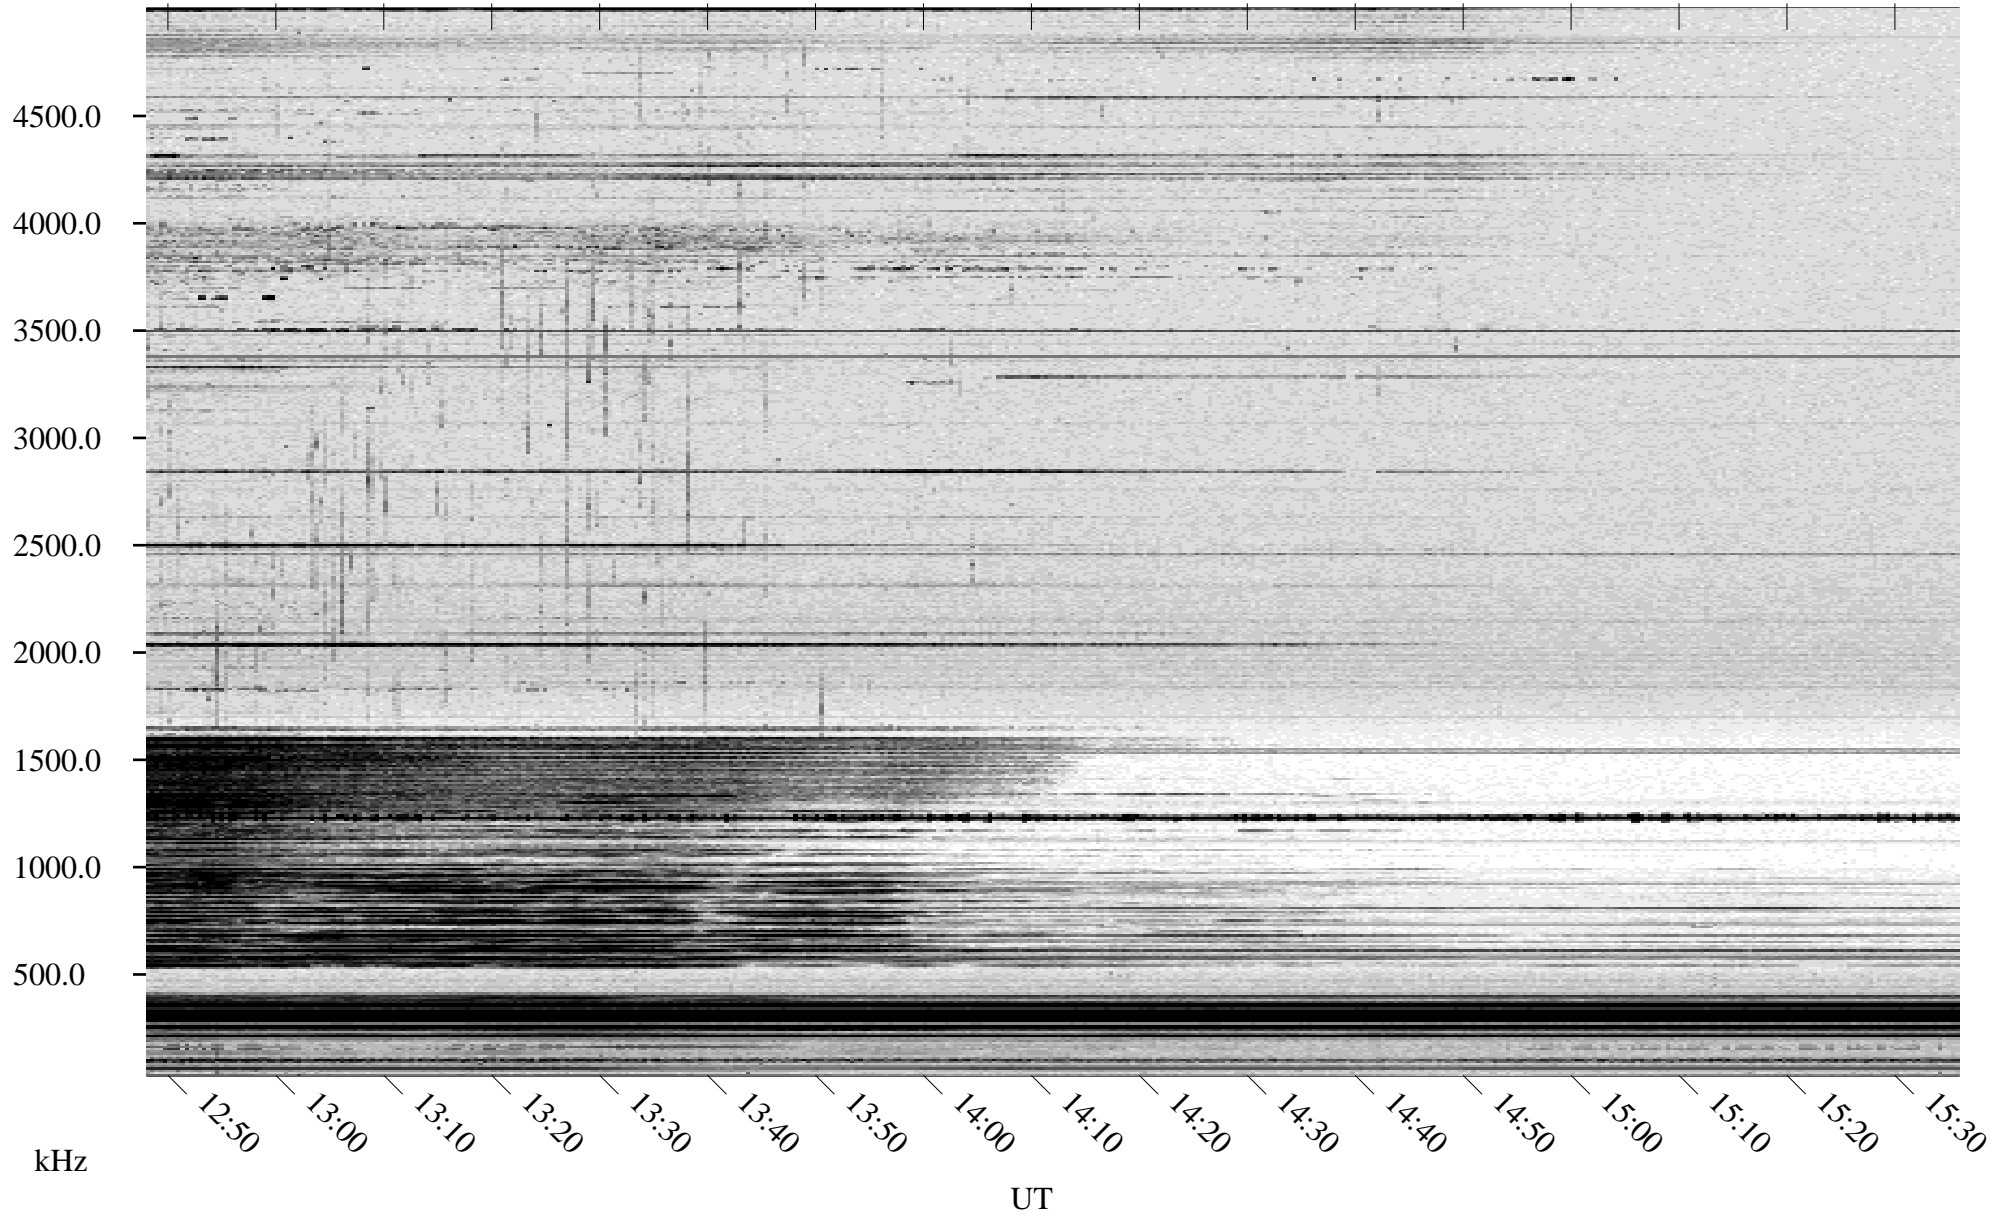

02/02/1998 Churchill, Manitoba

Linear Scale Black = 161 White = 15

ch980331.r00m max_12

Page 1

02/02/1998 Churchill, Manitoba

Linear Scale Black = 161 White = 15

ch98033l.r00m max_12

Page 2

02/03/1998 Churchill, Manitoba

Linear Scale Black = 161 White = 15

ch980331.r00m max_12

Page 3

02/03/1998 Churchill, Manitoba

Linear Scale Black = 161 White = 15

ch980331.r00m max_12

Page 4

02/03/1998 Churchill, Manitoba

Linear Scale Black = 161 White = 15

ch980331.r00m max_12

Page 5

02/03/1998 Churchill, Manitoba

Linear Scale Black = 161 White = 15

ch980331.r00m max_12

Page 6

02/03/1998 Churchill, Manitoba

Linear Scale Black = 161 White = 15

ch980331.r00m max_12

Page 7

02/03/1998 Churchill, Manitoba

Linear Scale Black = 161 White = 15

ch980331l.r00m max_12

Page 8