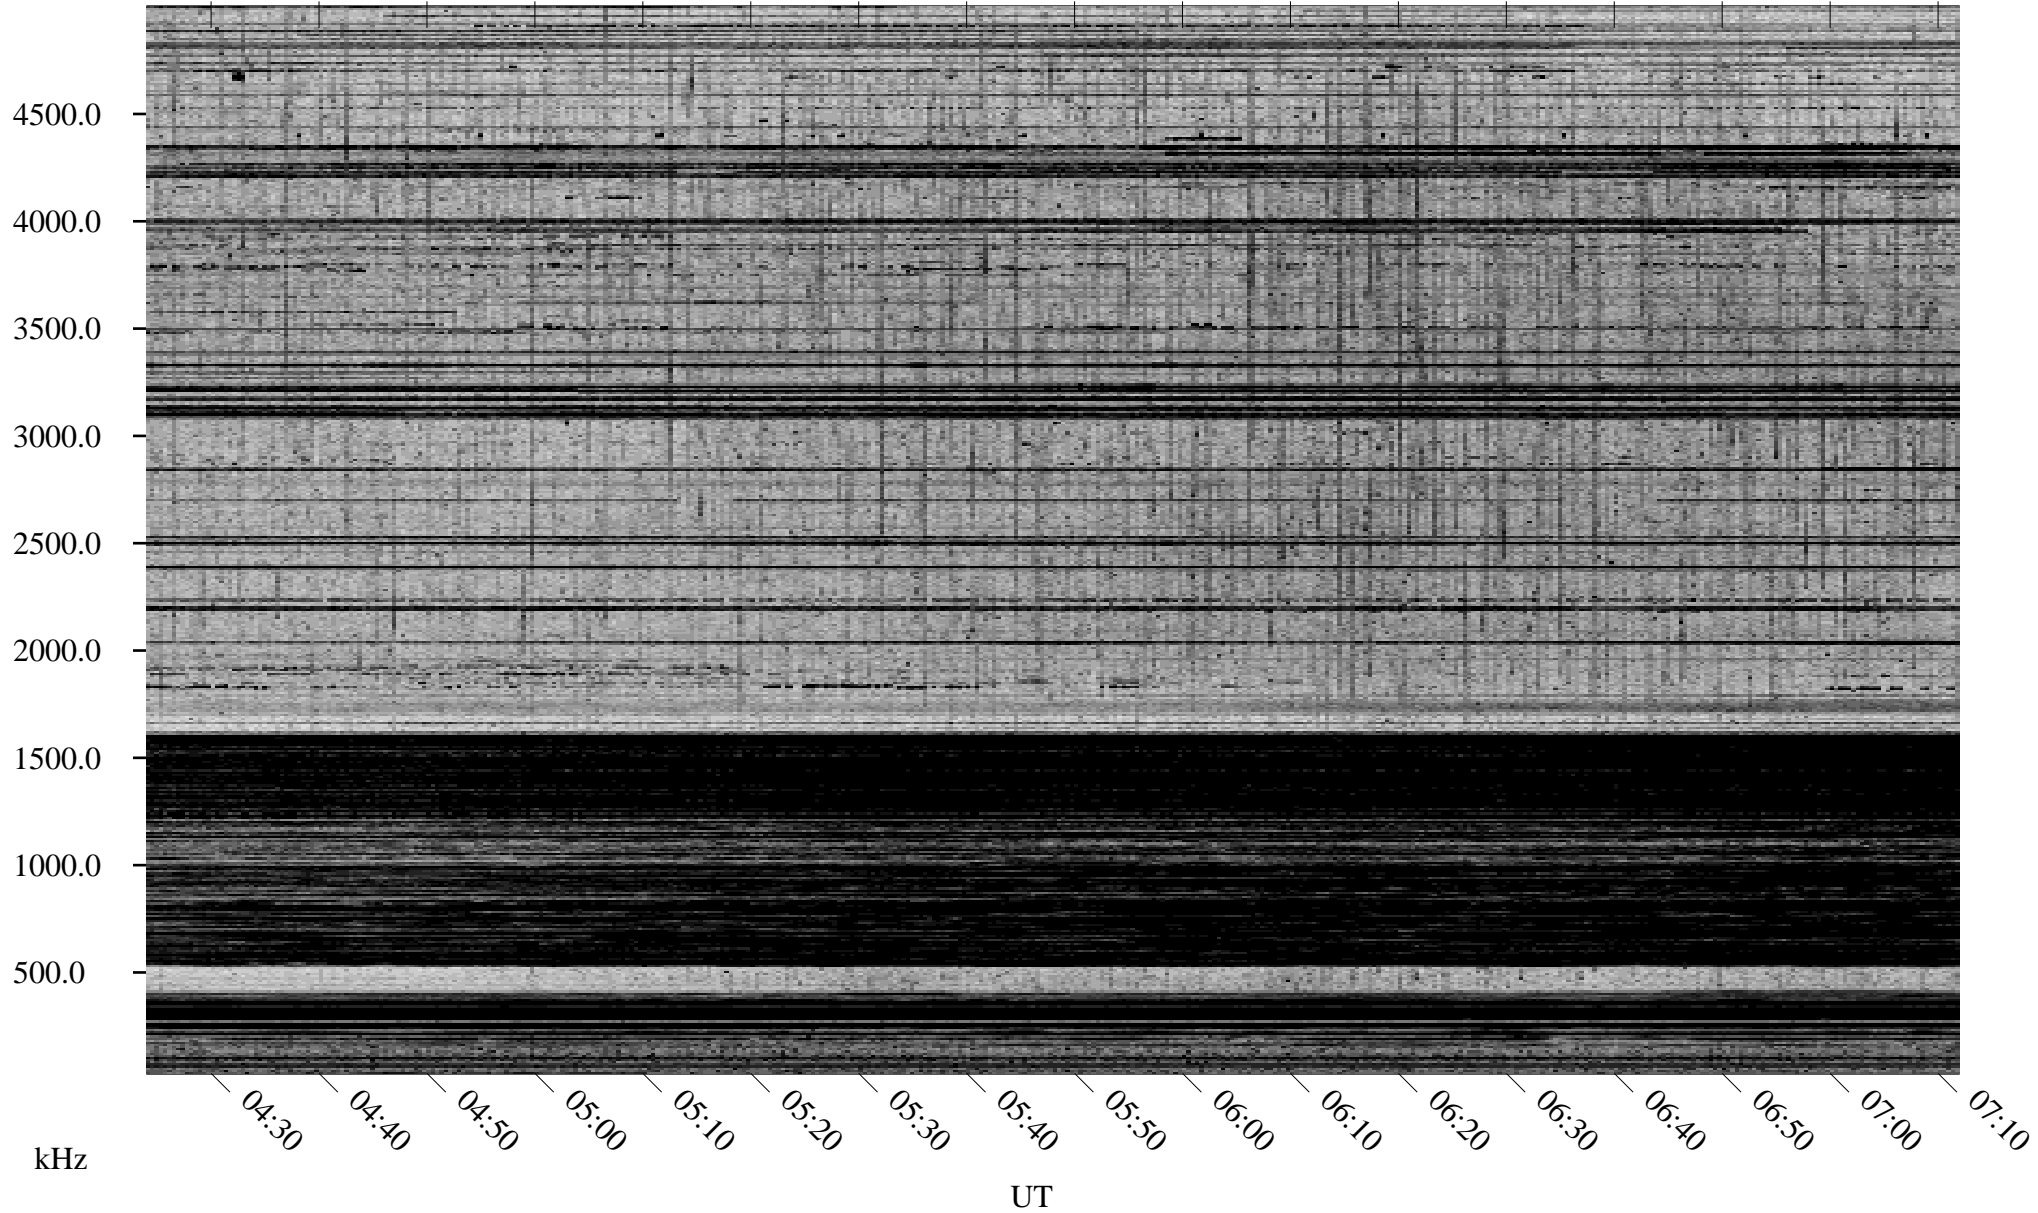

02/02/1998 Churchill, Manitoba

Linear Scale Black = 161 White = 15

ch980331.r00m max_12

Page 1

02/02/1998 Churchill, Manitoba

Linear Scale Black = 161 White = 15

ch98033l.r00m max_12

Page 2

02/03/1998 Churchill, Manitoba

Linear Scale Black = 161 White = 15

ch980331.r00m max_12

Page 3

02/03/1998 Churchill, Manitoba

Linear Scale Black = 161 White = 15

ch980331.r00m max_12

Page 4

02/03/1998 Churchill, Manitoba

Linear Scale Black = 161 White = 15

ch980331.r00m max_12

Page 5

02/03/1998 Churchill, Manitoba

Linear Scale Black = 161 White = 15

ch980331.r00m max_12

Page 6

02/03/1998 Churchill, Manitoba

Linear Scale Black = 161 White = 15

ch980331.r00m max_12

Page 7

02/03/1998 Churchill, Manitoba

Linear Scale Black = 161 White = 15

ch980331l.r00m max_12

Page 8