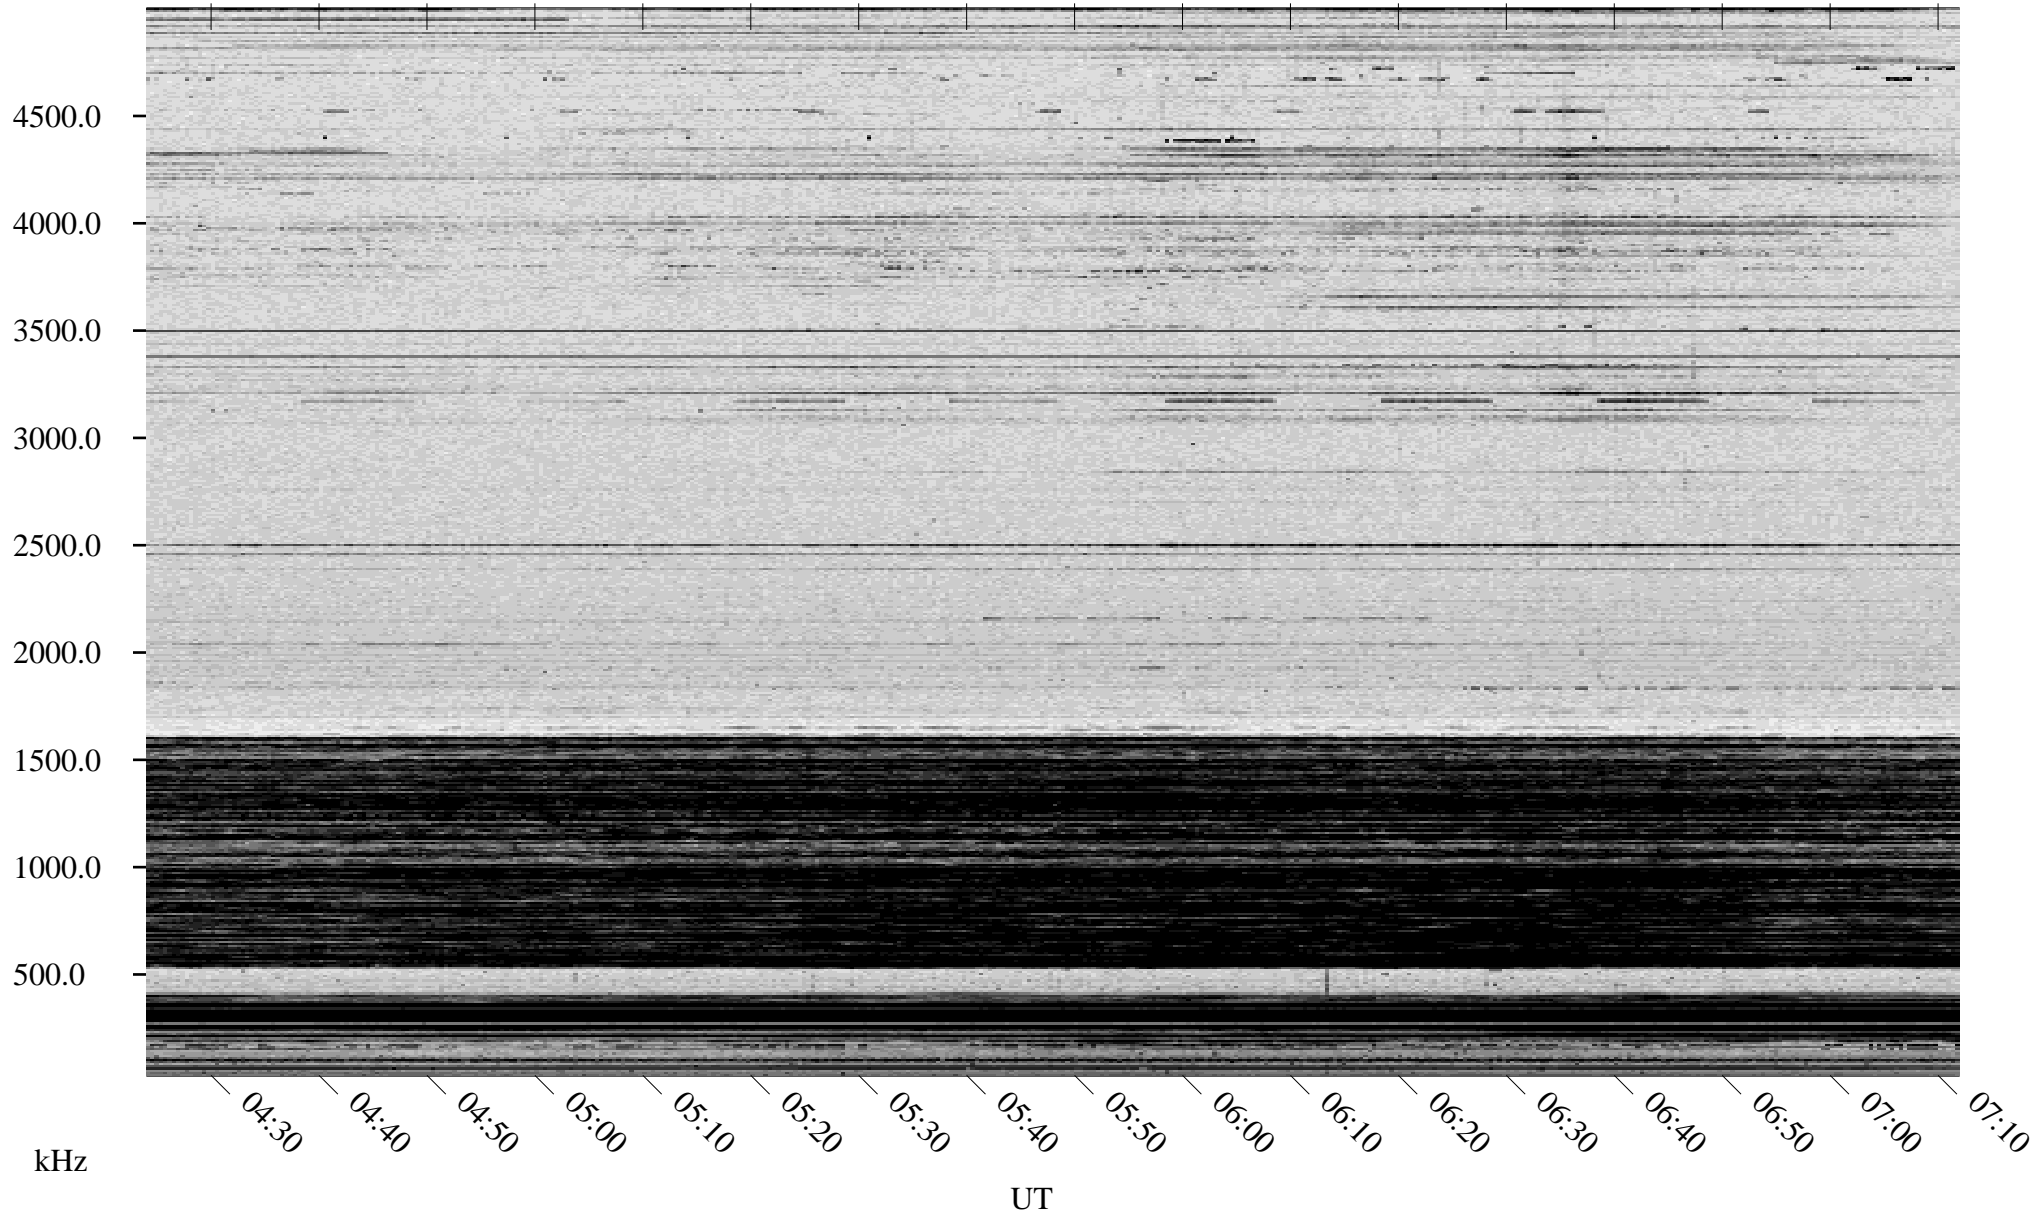

02/03/1998 Churchill, Manitoba

Linear Scale Black = 161 White = 15

ch98034l.r00m max_12

Page 1

02/03/1998 Churchill, Manitoba

Linear Scale Black = 161 White = 15

ch98034l.r00m max_12

Page 2

02/04/1998 Churchill, Manitoba

Linear Scale Black = 161 White = 15

ch98034l.r00m max_12

Page 3

02/04/1998 Churchill, Manitoba

Linear Scale Black = 161 White = 15

ch98034l.r00m max_12

Page 4

02/04/1998 Churchill, Manitoba

Linear Scale Black = 161 White = 15

ch98034l.r00m max_12

Page 5

02/04/1998 Churchill, Manitoba

Linear Scale Black = 161 White = 15

ch98034l.r00m max_12

Page 6

02/04/1998 Churchill, Manitoba

Linear Scale Black = 161 White = 15

ch98034l.r00m max_12

Page 7

02/04/1998 Churchill, Manitoba

Linear Scale Black = 161 White = 15

ch98034l.r00m max_12

Page 8