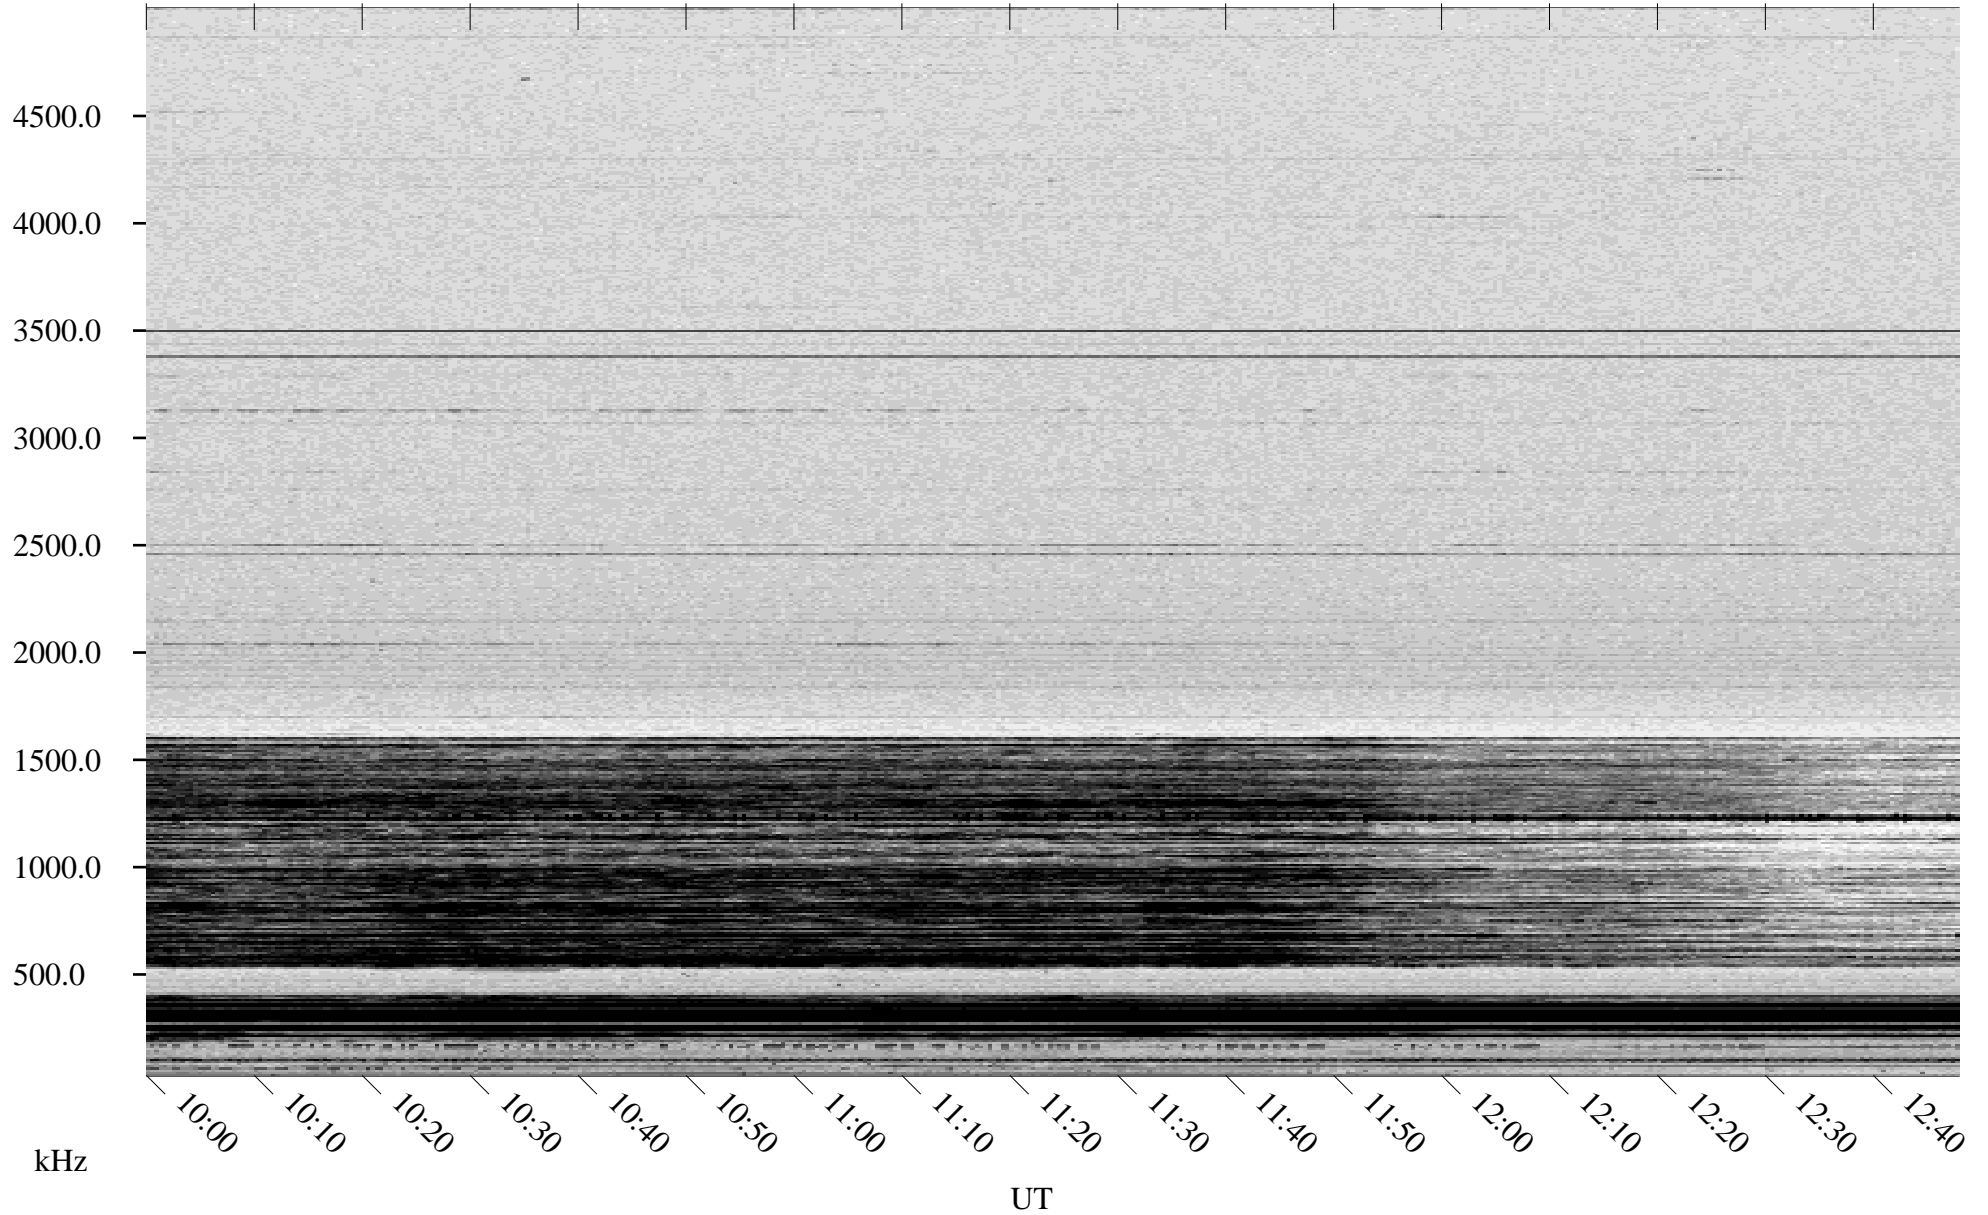

02/03/1998 Churchill, Manitoba

Linear Scale Black = 161 White = 15

ch98034l.r00m max_12

Page 1

02/03/1998 Churchill, Manitoba

Linear Scale Black = 161 White = 15

ch98034l.r00m max_12

Page 2

02/04/1998 Churchill, Manitoba

Linear Scale Black = 161 White = 15

ch98034l.r00m max_12

Page 3

02/04/1998 Churchill, Manitoba

Linear Scale Black = 161 White = 15

ch98034l.r00m max_12

Page 4

02/04/1998 Churchill, Manitoba

Linear Scale Black = 161 White = 15

ch98034l.r00m max_12

Page 5

02/04/1998 Churchill, Manitoba

Linear Scale Black = 161 White = 15

ch98034l.r00m max_12

Page 6

02/04/1998 Churchill, Manitoba

Linear Scale Black = 161 White = 15

ch98034l.r00m max_12

Page 7

02/04/1998 Churchill, Manitoba

Linear Scale Black = 161 White = 15

ch98034l.r00m max_12

Page 8