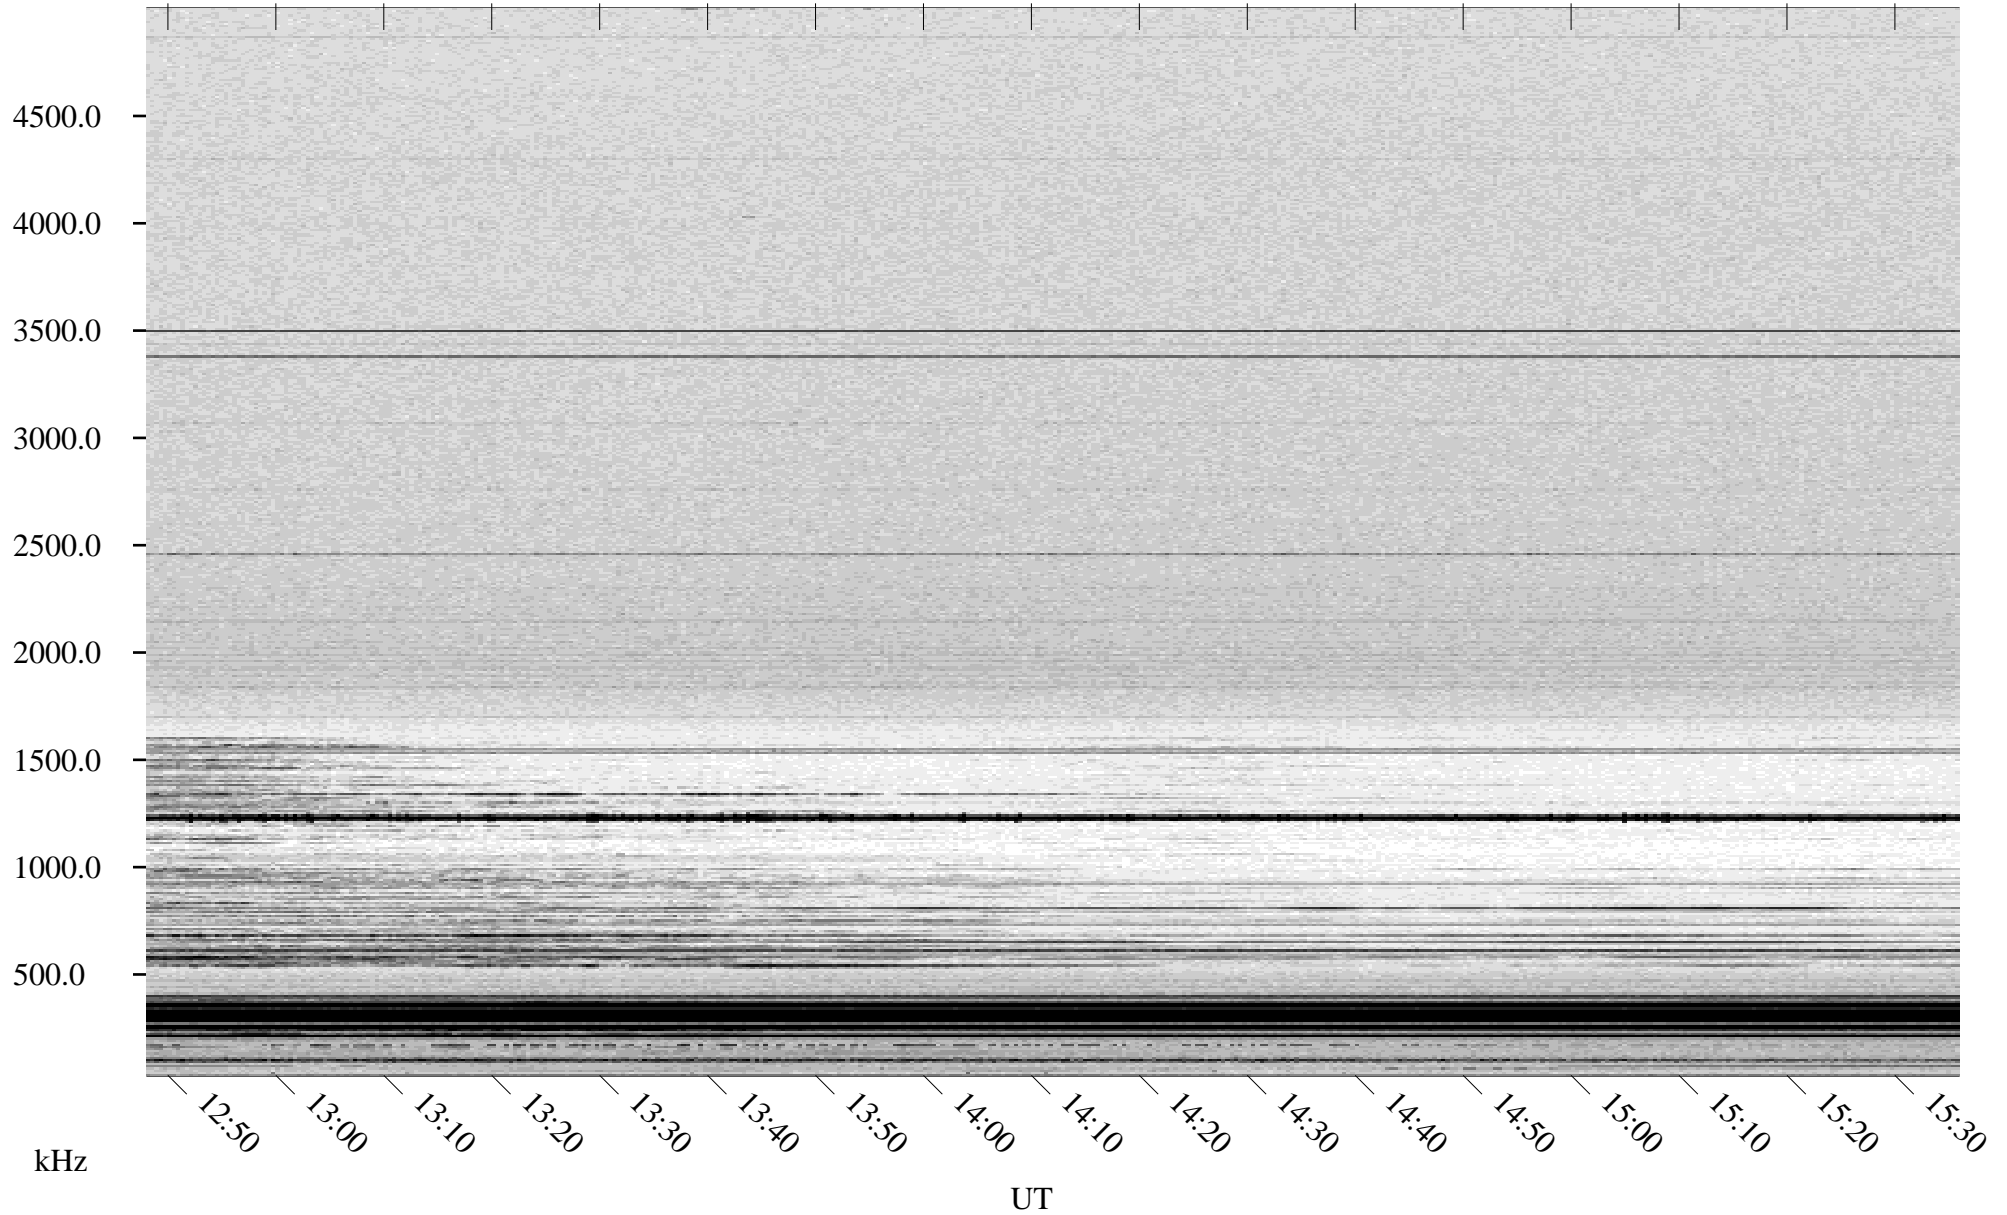

02/03/1998 Churchill, Manitoba

Linear Scale Black = 161 White = 15

ch98034l.r00m max_12

Page 1

02/03/1998 Churchill, Manitoba

Linear Scale Black = 161 White = 15

ch98034l.r00m max_12

Page 2

02/04/1998 Churchill, Manitoba

Linear Scale Black = 161 White = 15

ch98034l.r00m max_12

Page 3

02/04/1998 Churchill, Manitoba

Linear Scale Black = 161 White = 15

ch98034l.r00m max_12

Page 4

02/04/1998 Churchill, Manitoba

Linear Scale Black = 161 White = 15

ch98034l.r00m max_12

Page 5

02/04/1998 Churchill, Manitoba

Linear Scale Black = 161 White = 15

ch98034l.r00m max_12

Page 6

02/04/1998 Churchill, Manitoba

Linear Scale Black = 161 White = 15

ch98034l.r00m max_12

Page 7

02/04/1998 Churchill, Manitoba

Linear Scale Black = 161 White = 15

ch98034l.r00m max_12

Page 8