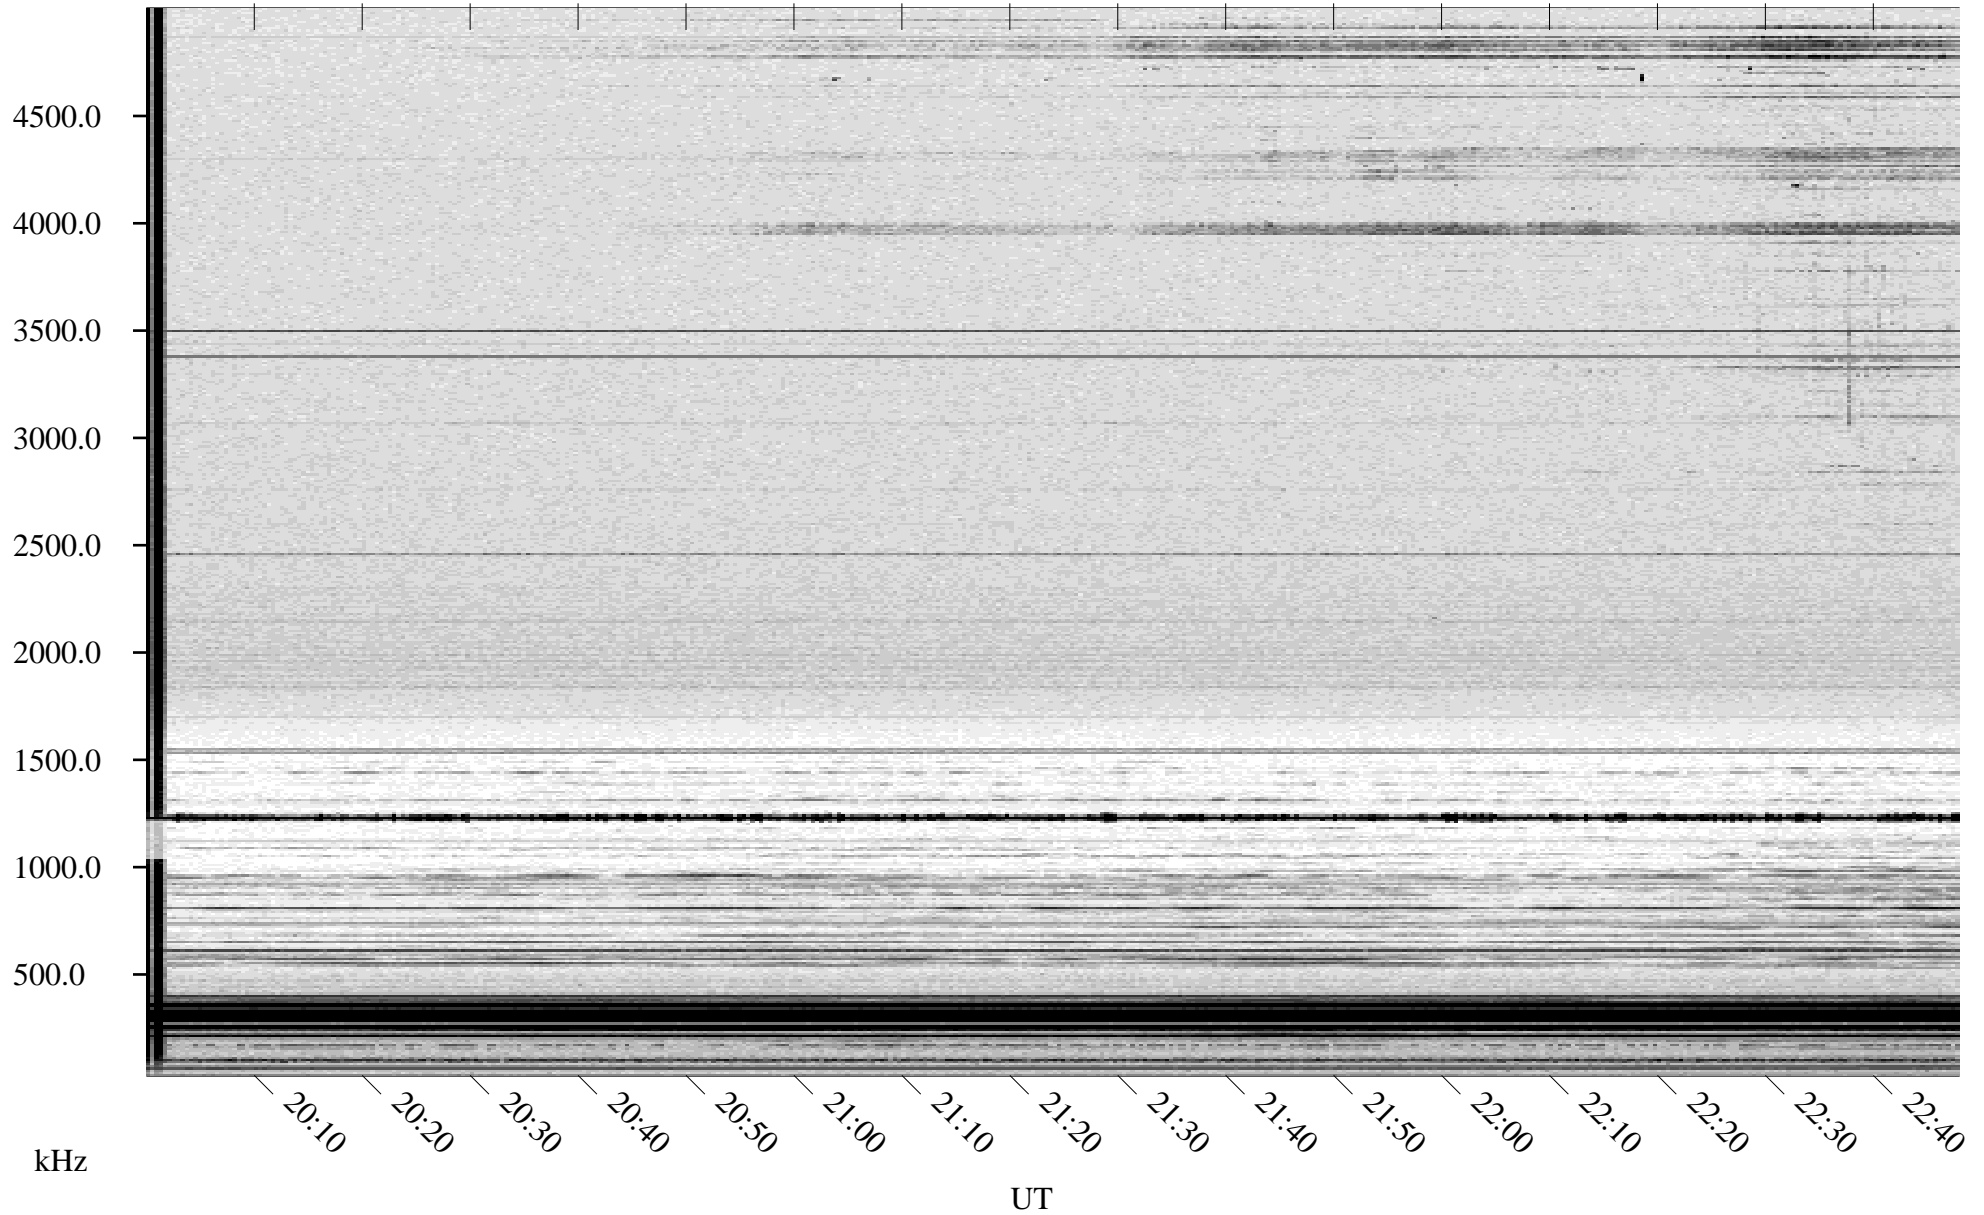

02/03/1998 Churchill, Manitoba

Linear Scale Black = 161 White = 15

ch98034l.r00m max_12

Page 1

02/03/1998 Churchill, Manitoba

Linear Scale Black = 161 White = 15

ch98034l.r00m max_12

Page 2

02/04/1998 Churchill, Manitoba

Linear Scale Black = 161 White = 15

ch98034l.r00m max_12

Page 3

02/04/1998 Churchill, Manitoba

Linear Scale Black = 161 White = 15

ch98034l.r00m max_12

Page 4

02/04/1998 Churchill, Manitoba

Linear Scale Black = 161 White = 15

ch98034l.r00m max_12

Page 5

02/04/1998 Churchill, Manitoba

Linear Scale Black = 161 White = 15

ch98034l.r00m max_12

Page 6

02/04/1998 Churchill, Manitoba

Linear Scale Black = 161 White = 15

ch98034l.r00m max_12

Page 7

02/04/1998 Churchill, Manitoba

Linear Scale Black = 161 White = 15

ch98034l.r00m max_12

Page 8