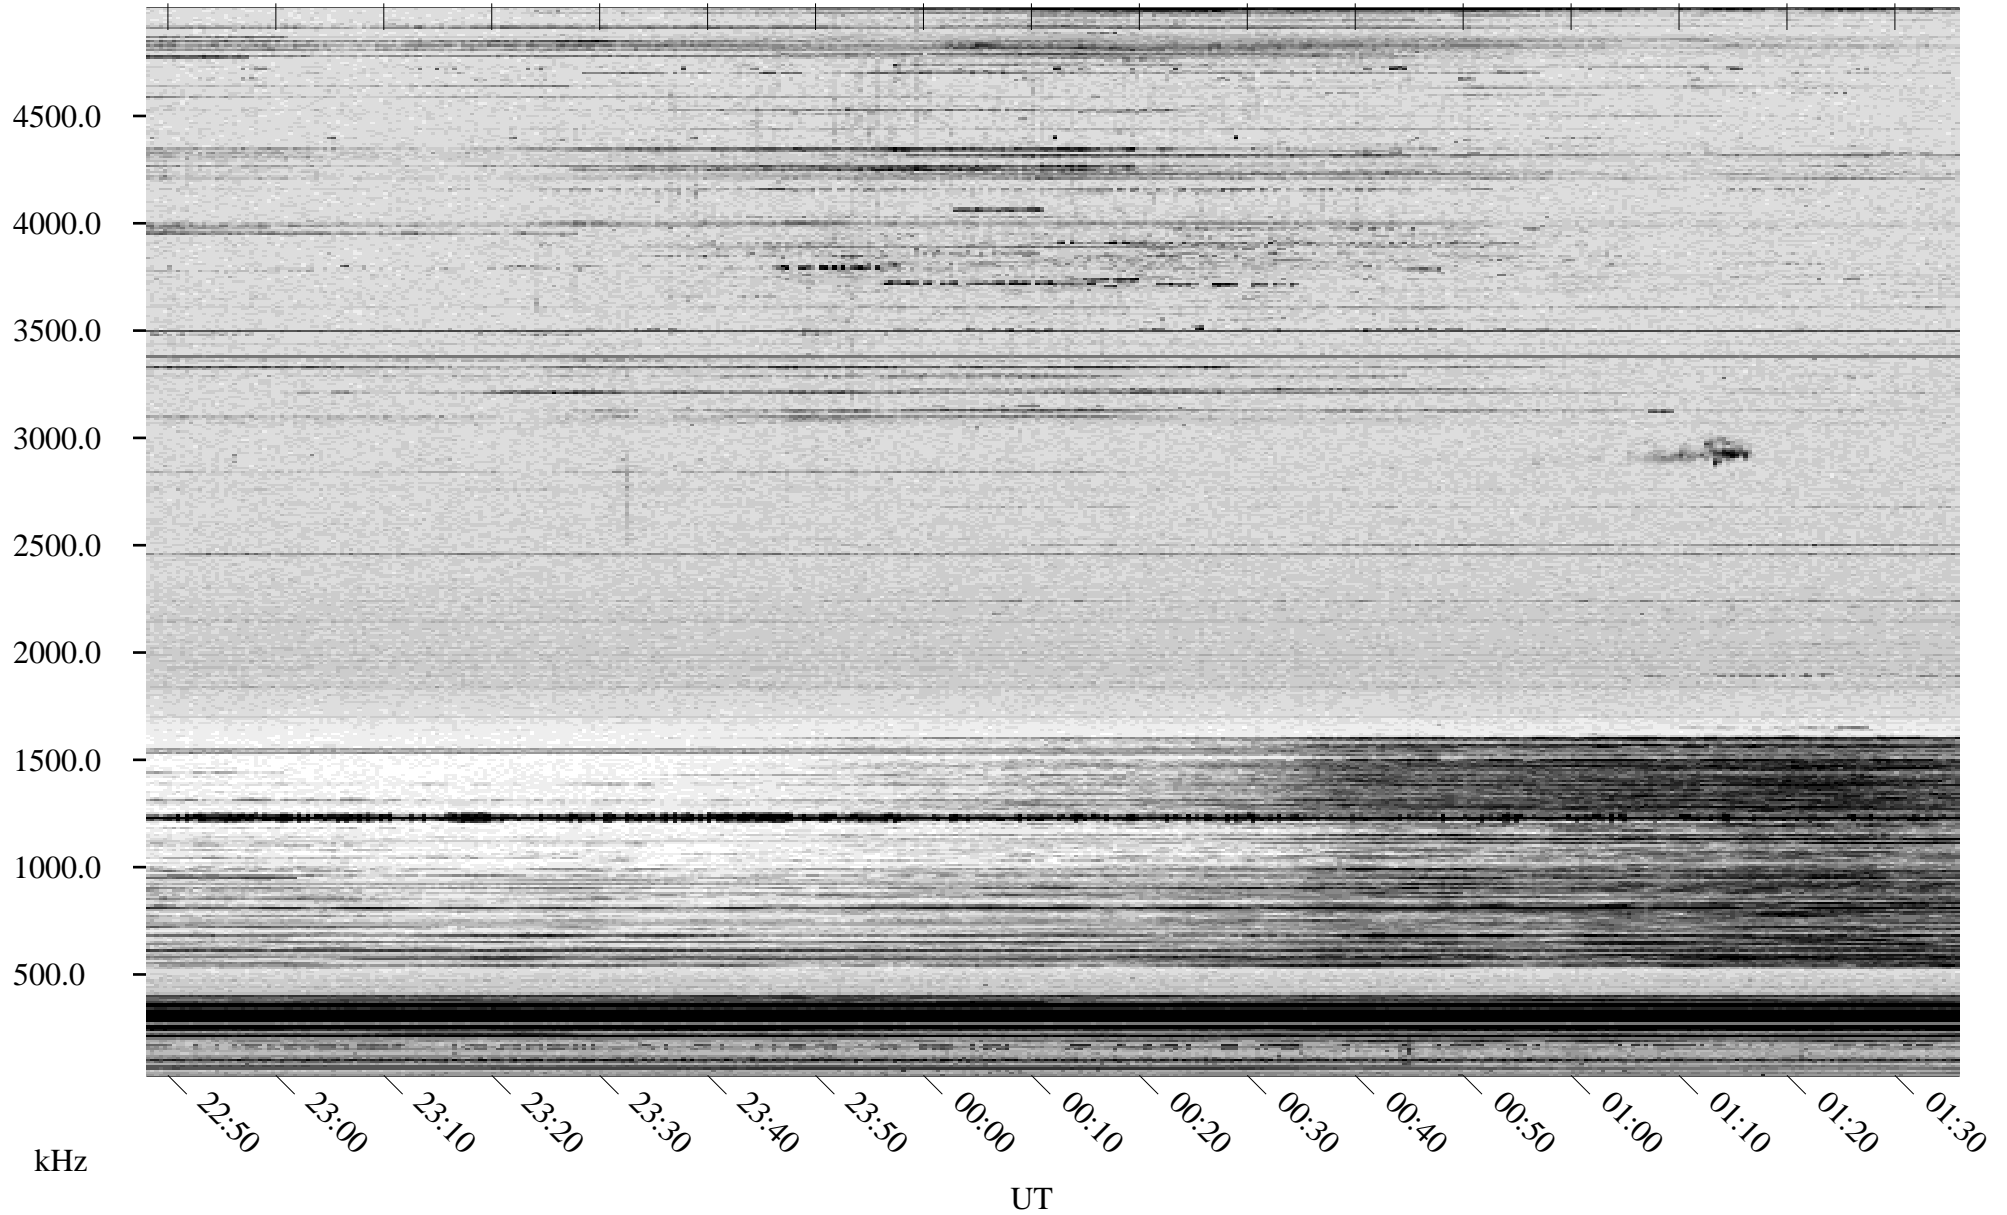

02/03/1998 Churchill, Manitoba

Linear Scale Black = 161 White = 15

ch98034l.r00m max_12

Page 1

02/03/1998 Churchill, Manitoba

Linear Scale Black = 161 White = 15

ch98034l.r00m max_12

Page 2

02/04/1998 Churchill, Manitoba

Linear Scale Black = 161 White = 15

ch98034l.r00m max_12

Page 3

02/04/1998 Churchill, Manitoba

Linear Scale Black = 161 White = 15

ch98034l.r00m max_12

Page 4

02/04/1998 Churchill, Manitoba

Linear Scale Black = 161 White = 15

ch98034l.r00m max_12

Page 5

02/04/1998 Churchill, Manitoba

Linear Scale Black = 161 White = 15

ch98034l.r00m max_12

Page 6

02/04/1998 Churchill, Manitoba

Linear Scale Black = 161 White = 15

ch98034l.r00m max_12

Page 7

02/04/1998 Churchill, Manitoba

Linear Scale Black = 161 White = 15

ch98034l.r00m max_12

Page 8