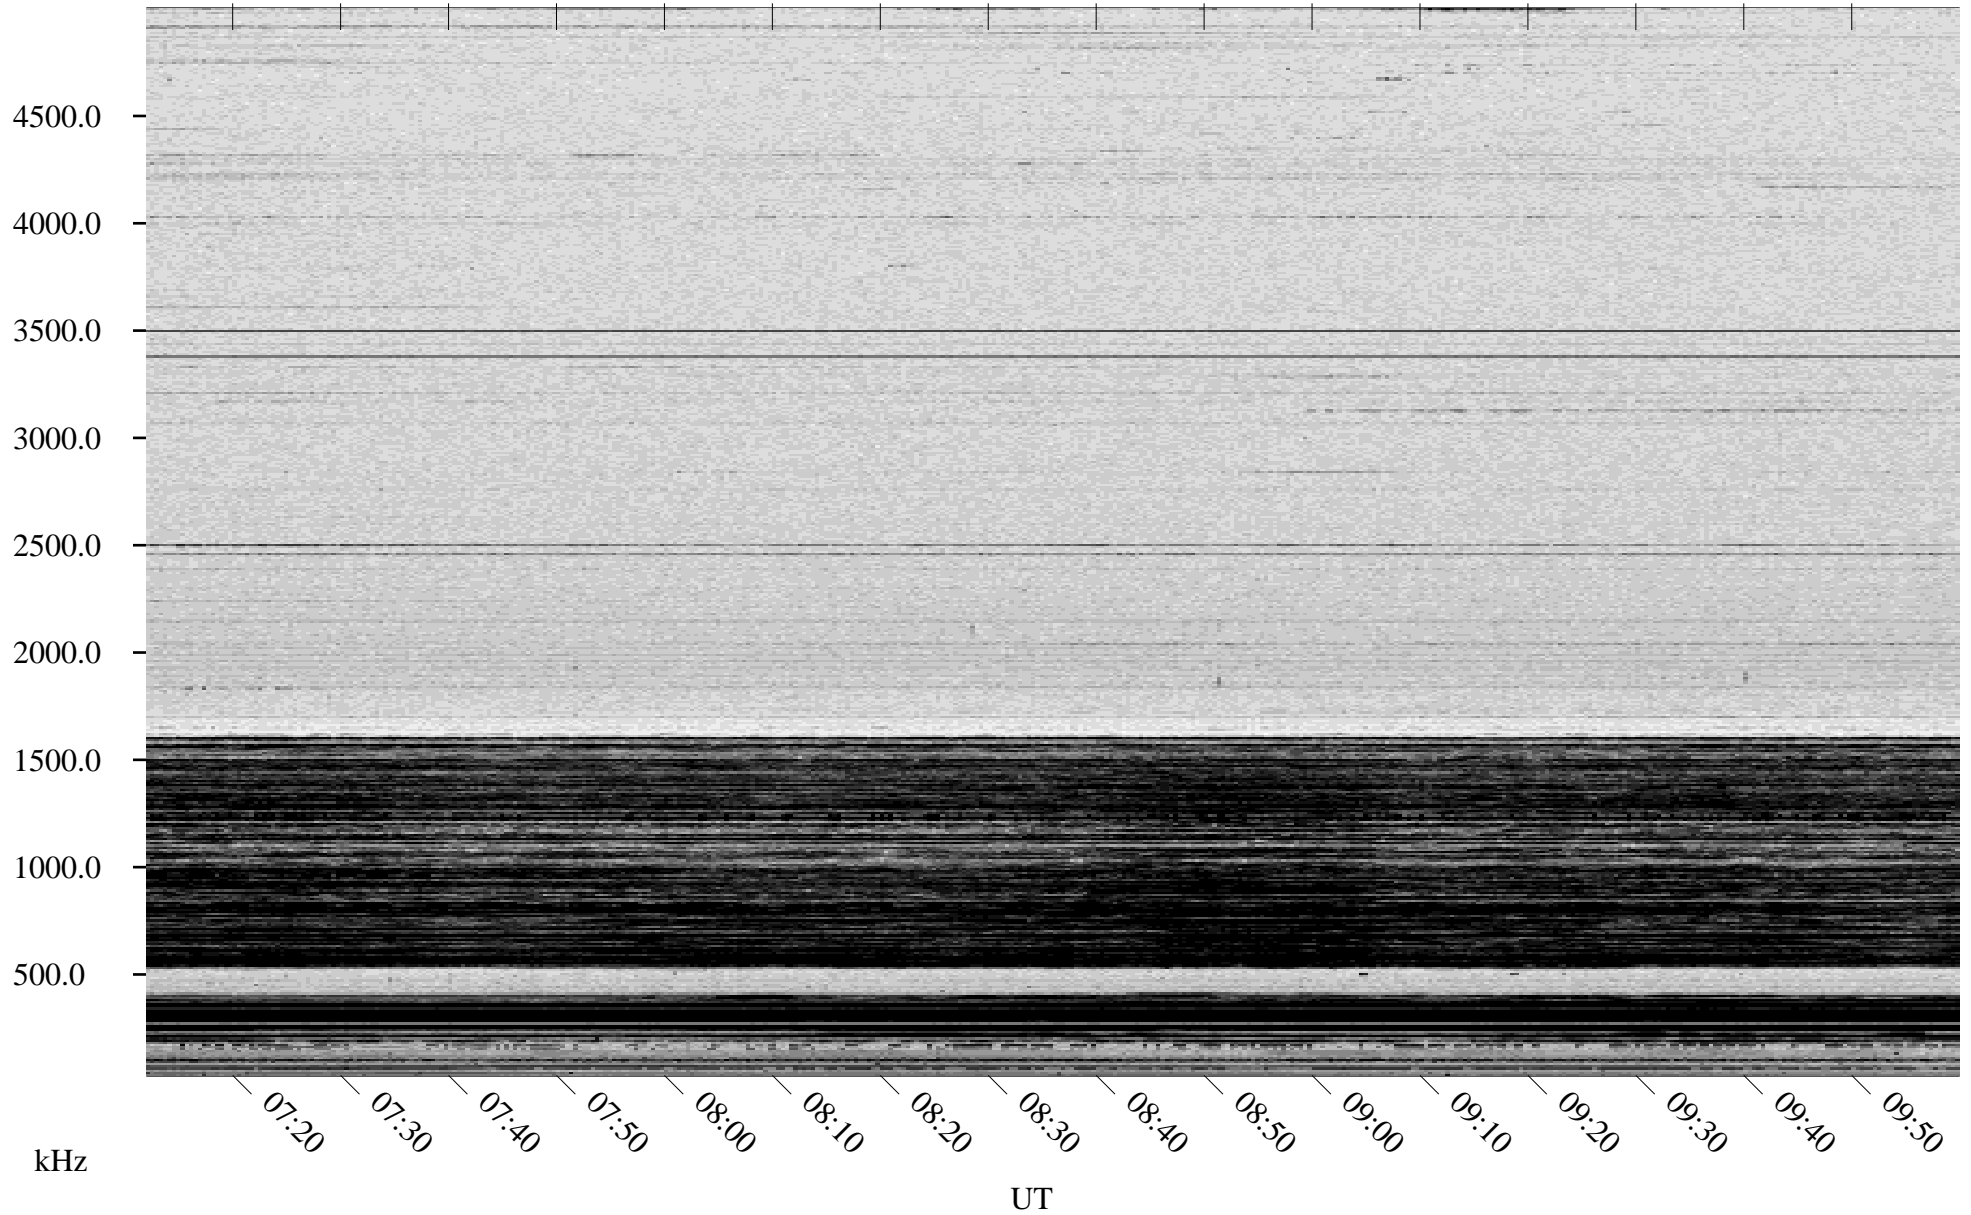

02/03/1998 Churchill, Manitoba

Linear Scale Black = 161 White = 15

ch98034l.r00m max_12

Page 1

02/03/1998 Churchill, Manitoba

Linear Scale Black = 161 White = 15

ch98034l.r00m max_12

Page 2

02/04/1998 Churchill, Manitoba

Linear Scale Black = 161 White = 15

ch98034l.r00m max_12

Page 3

02/04/1998 Churchill, Manitoba

Linear Scale Black = 161 White = 15

ch98034l.r00m max_12

Page 4

02/04/1998 Churchill, Manitoba

Linear Scale Black = 161 White = 15

ch98034l.r00m max_12

Page 5

02/04/1998 Churchill, Manitoba

Linear Scale Black = 161 White = 15

ch98034l.r00m max_12

Page 6

02/04/1998 Churchill, Manitoba

Linear Scale Black = 161 White = 15

ch98034l.r00m max_12

Page 7

02/04/1998 Churchill, Manitoba

Linear Scale Black = 161 White = 15

ch98034l.r00m max_12

Page 8