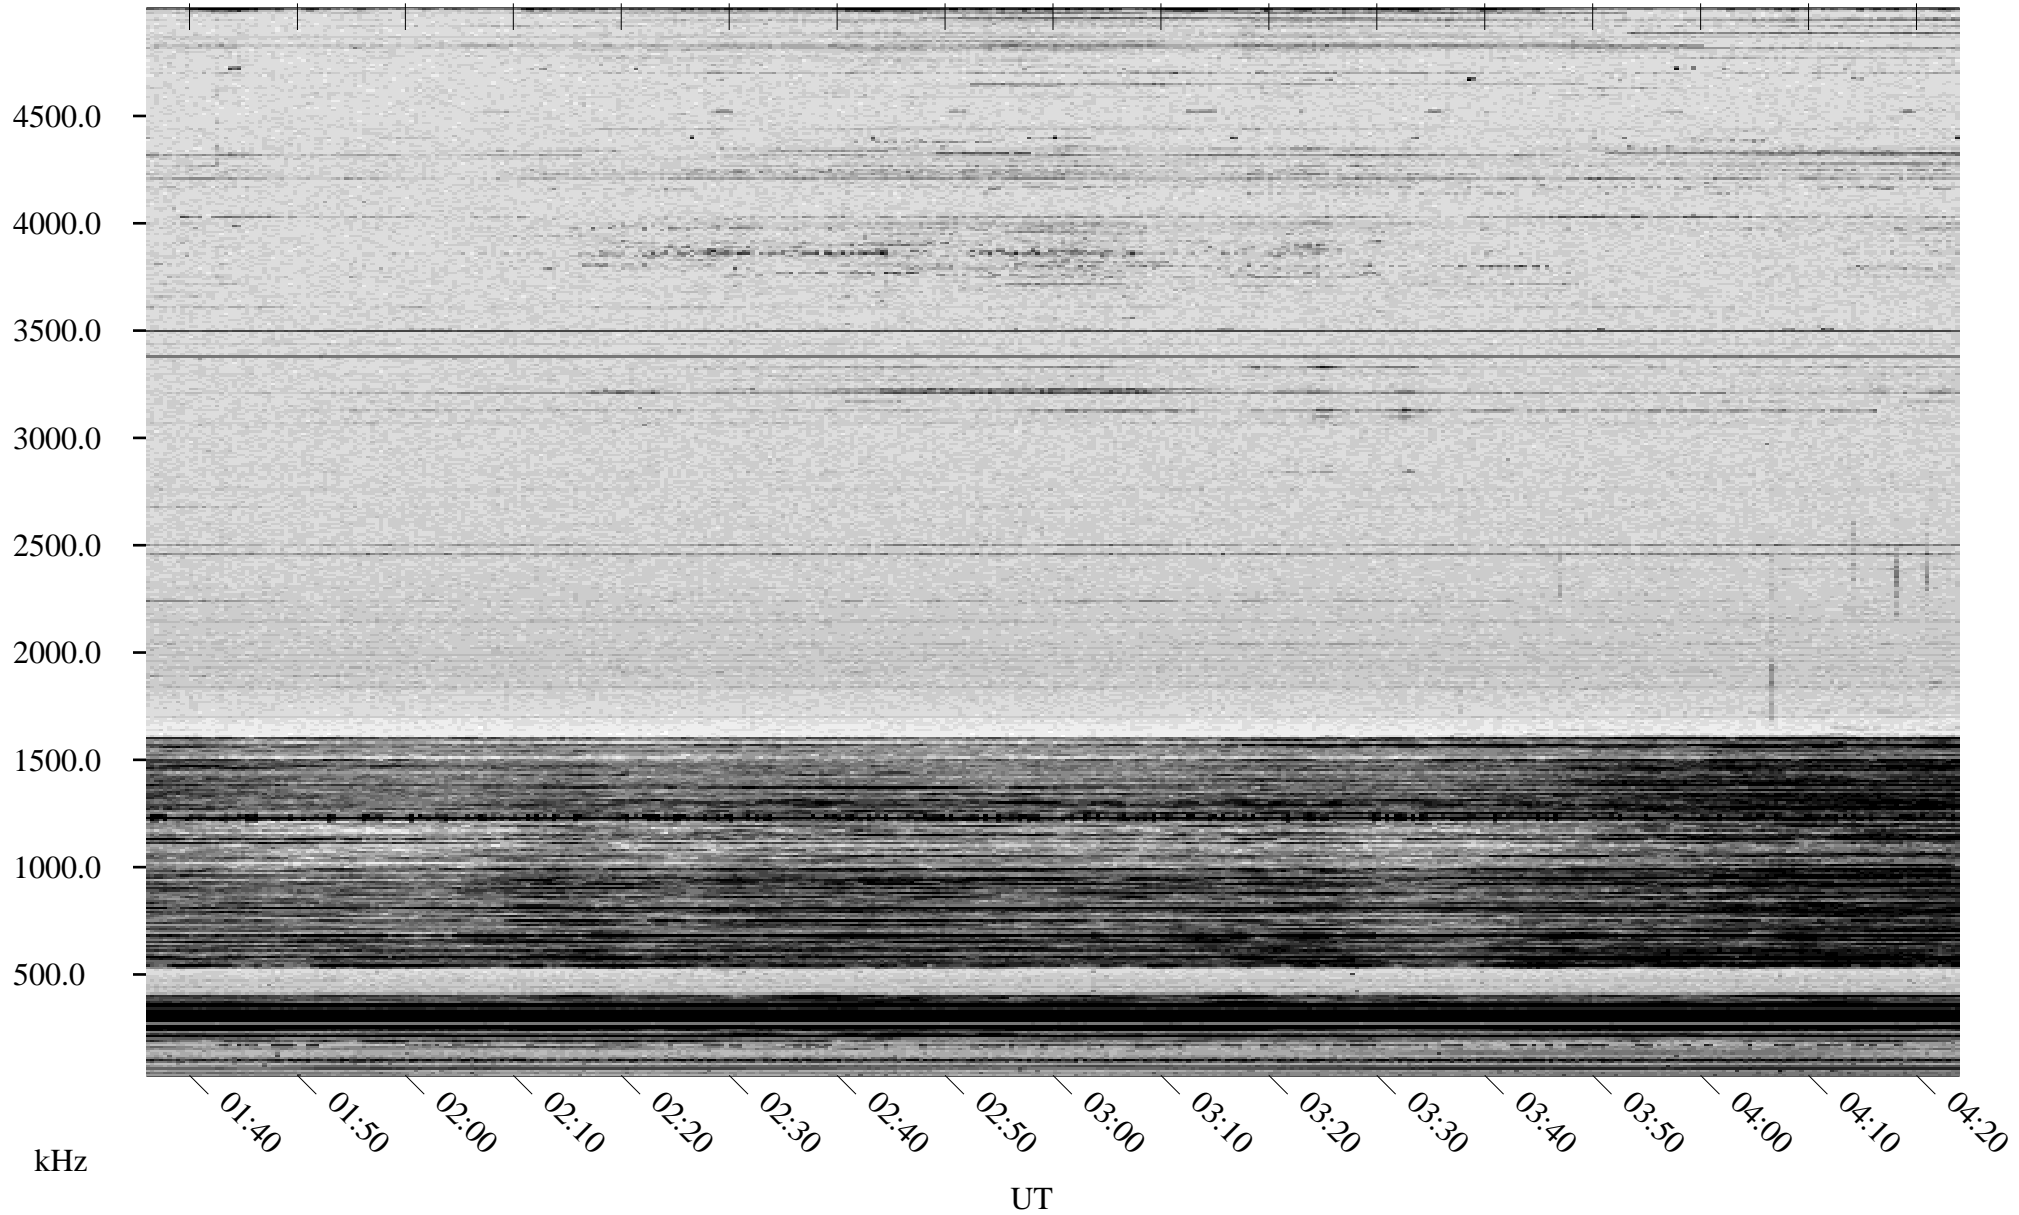

02/03/1998 Churchill, Manitoba

Linear Scale Black = 161 White = 15

ch98034l.r00m max_12

Page 1

02/03/1998 Churchill, Manitoba

Linear Scale Black = 161 White = 15

ch98034l.r00m max_12

Page 2

02/04/1998 Churchill, Manitoba

Linear Scale Black = 161 White = 15

ch98034l.r00m max_12

Page 3

02/04/1998 Churchill, Manitoba

Linear Scale Black = 161 White = 15

ch98034l.r00m max_12

Page 4

02/04/1998 Churchill, Manitoba

Linear Scale Black = 161 White = 15

ch98034l.r00m max_12

Page 5

02/04/1998 Churchill, Manitoba

Linear Scale Black = 161 White = 15

ch98034l.r00m max_12

Page 6

02/04/1998 Churchill, Manitoba

Linear Scale Black = 161 White = 15

ch98034l.r00m max_12

Page 7

02/04/1998 Churchill, Manitoba

Linear Scale Black = 161 White = 15

ch98034l.r00m max_12

Page 8