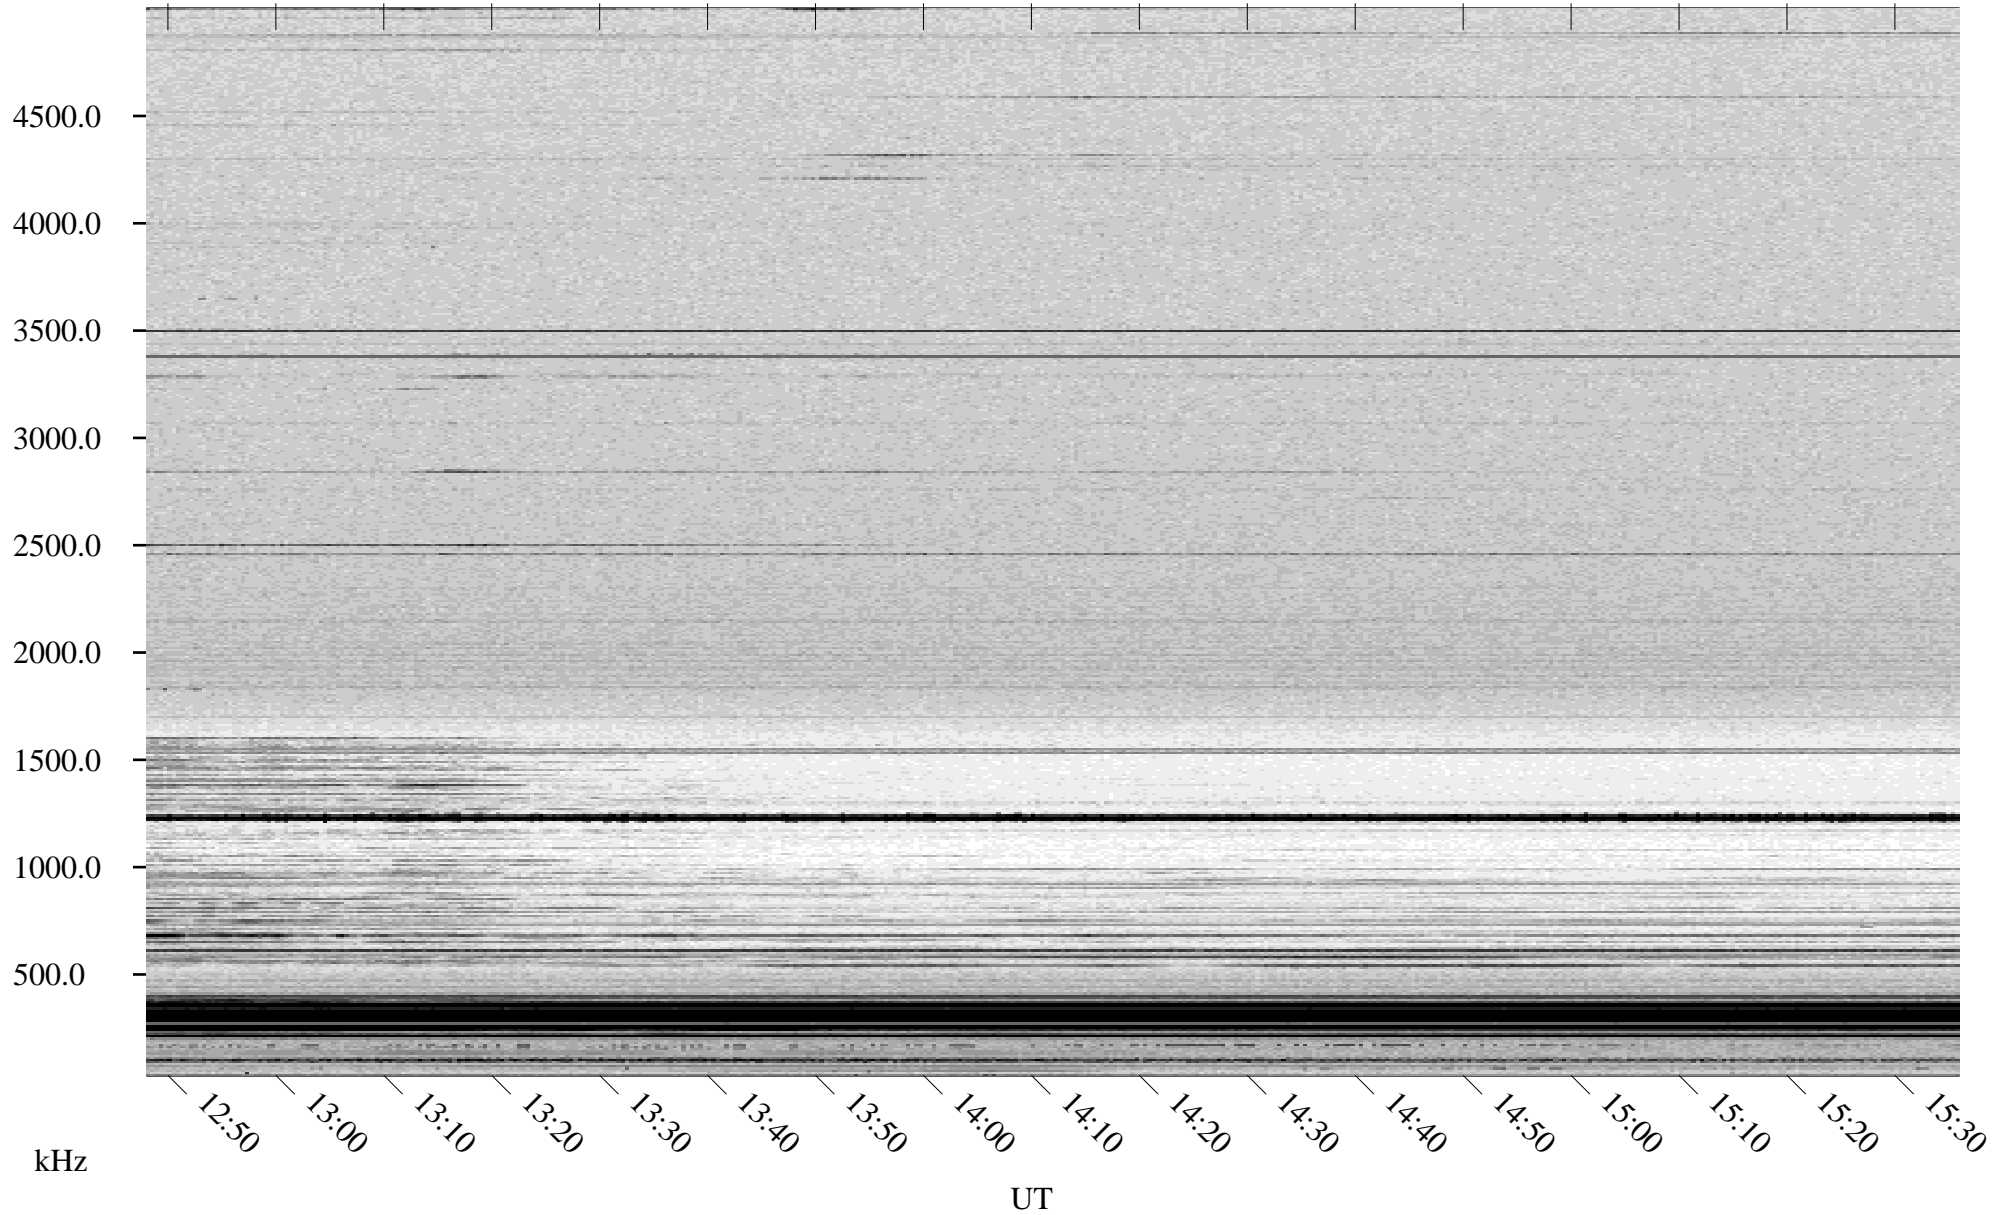

# 02/05/1998 Churchill, Manitoba

Linear Scale    Black = 161    White = 15

ch980351.r00m max\_12

Page 5

# 02/05/1998 Churchill, Manitoba

Linear Scale    Black = 161    White = 15

ch980351.r00m max\_12

Page 6

# 02/05/1998 Churchill, Manitoba

Linear Scale    Black = 161    White = 15

ch980351l.r00m max\_12

Page 7

# 02/05/1998 Churchill, Manitoba

Linear Scale    Black = 161    White = 15

ch980351.r00m max\_12