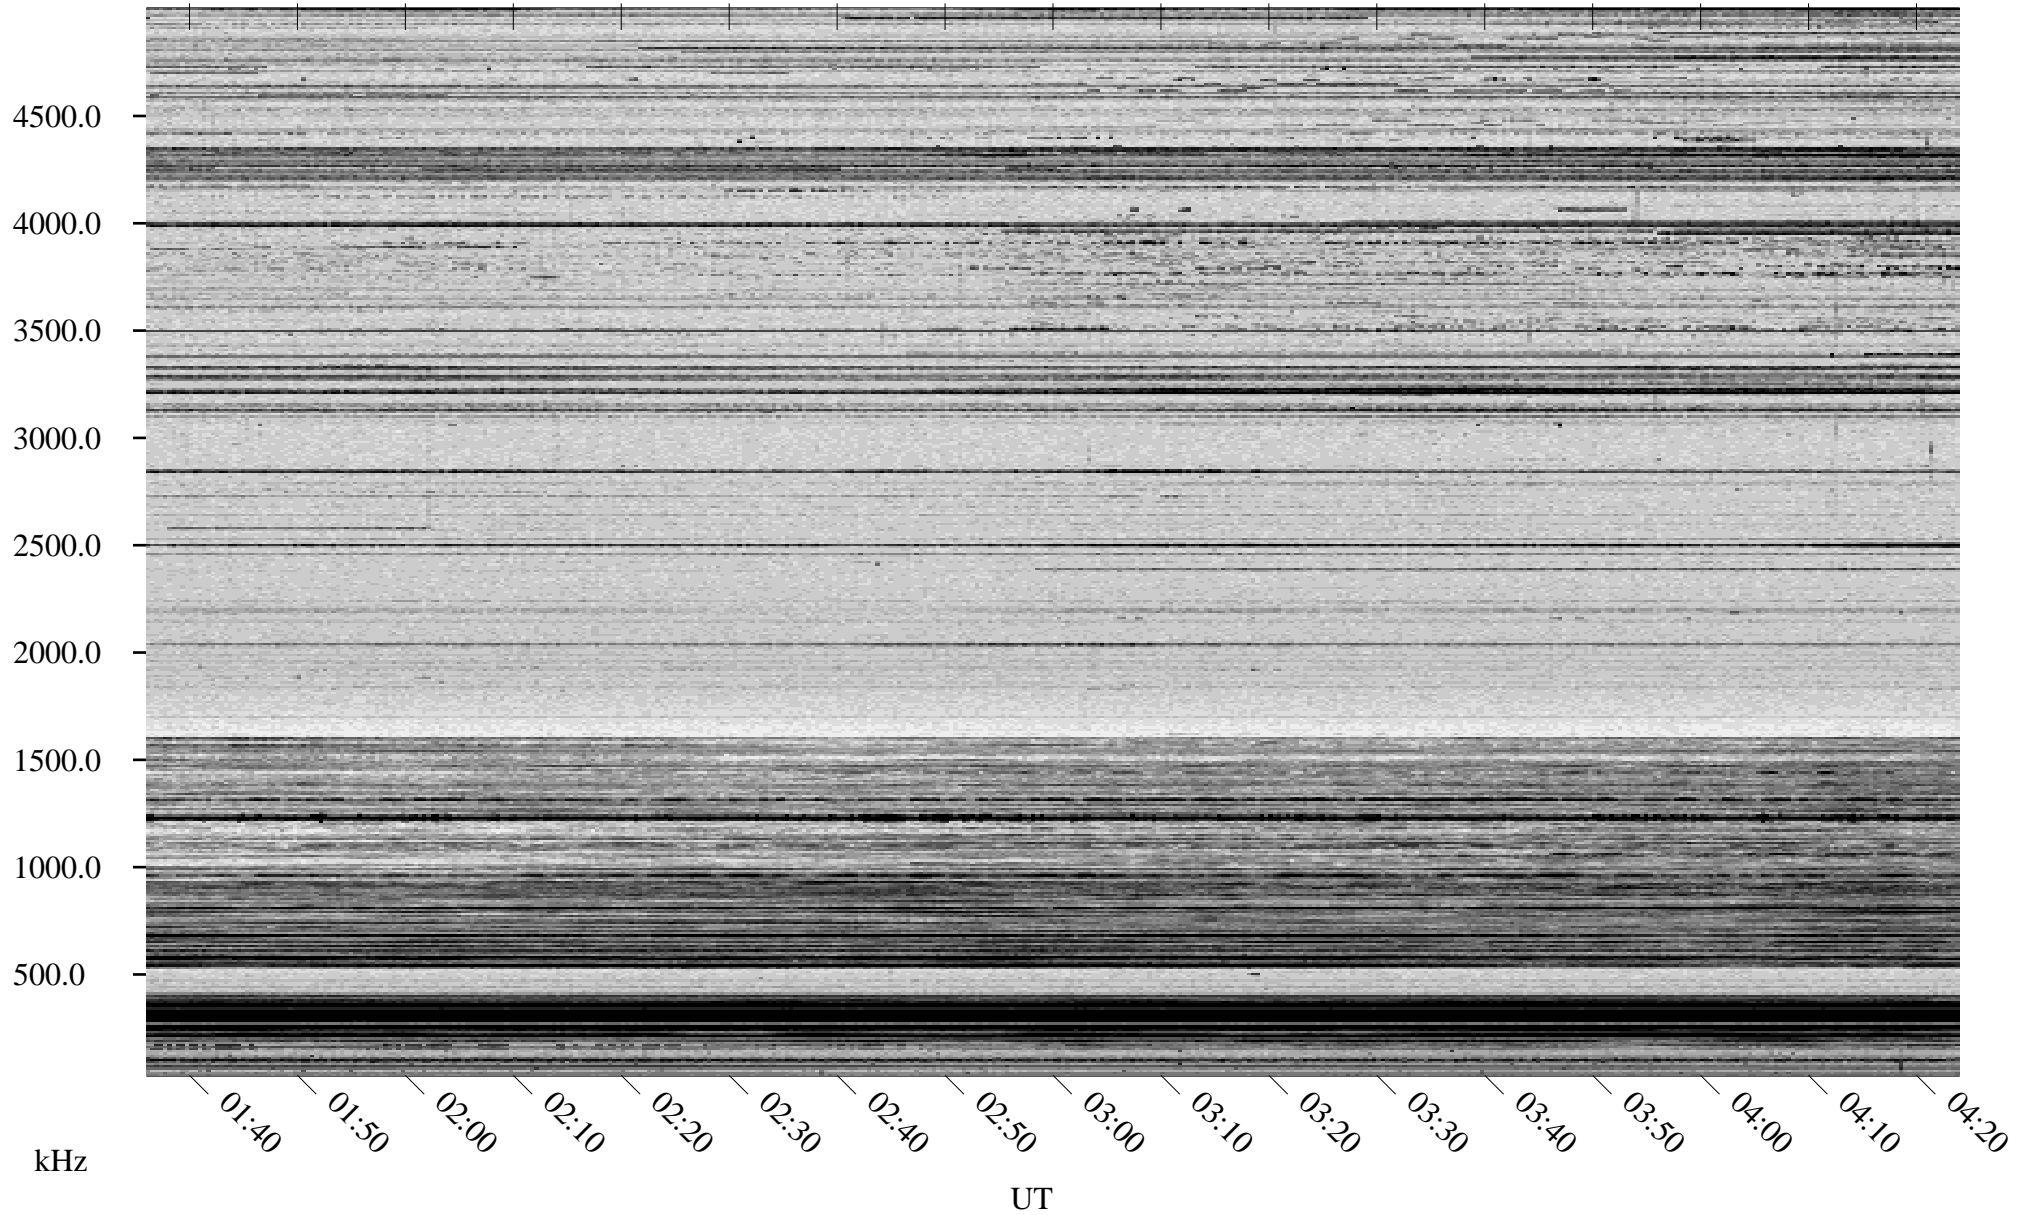

# 02/04/1998 Churchill, Manitoba

Linear Scale    Black = 161    White = 15

ch980351.r00m max\_12

Page 1

# 02/04/1998 Churchill, Manitoba

Linear Scale    Black = 161    White = 15

ch980351.r00m max\_12

Page 2

# 02/05/1998 Churchill, Manitoba

Linear Scale    Black = 161    White = 15

ch980351.r00m max\_12

Page 3

# 02/05/1998 Churchill, Manitoba

Linear Scale    Black = 161    White = 15

ch980351.r00m max\_12

Page 4