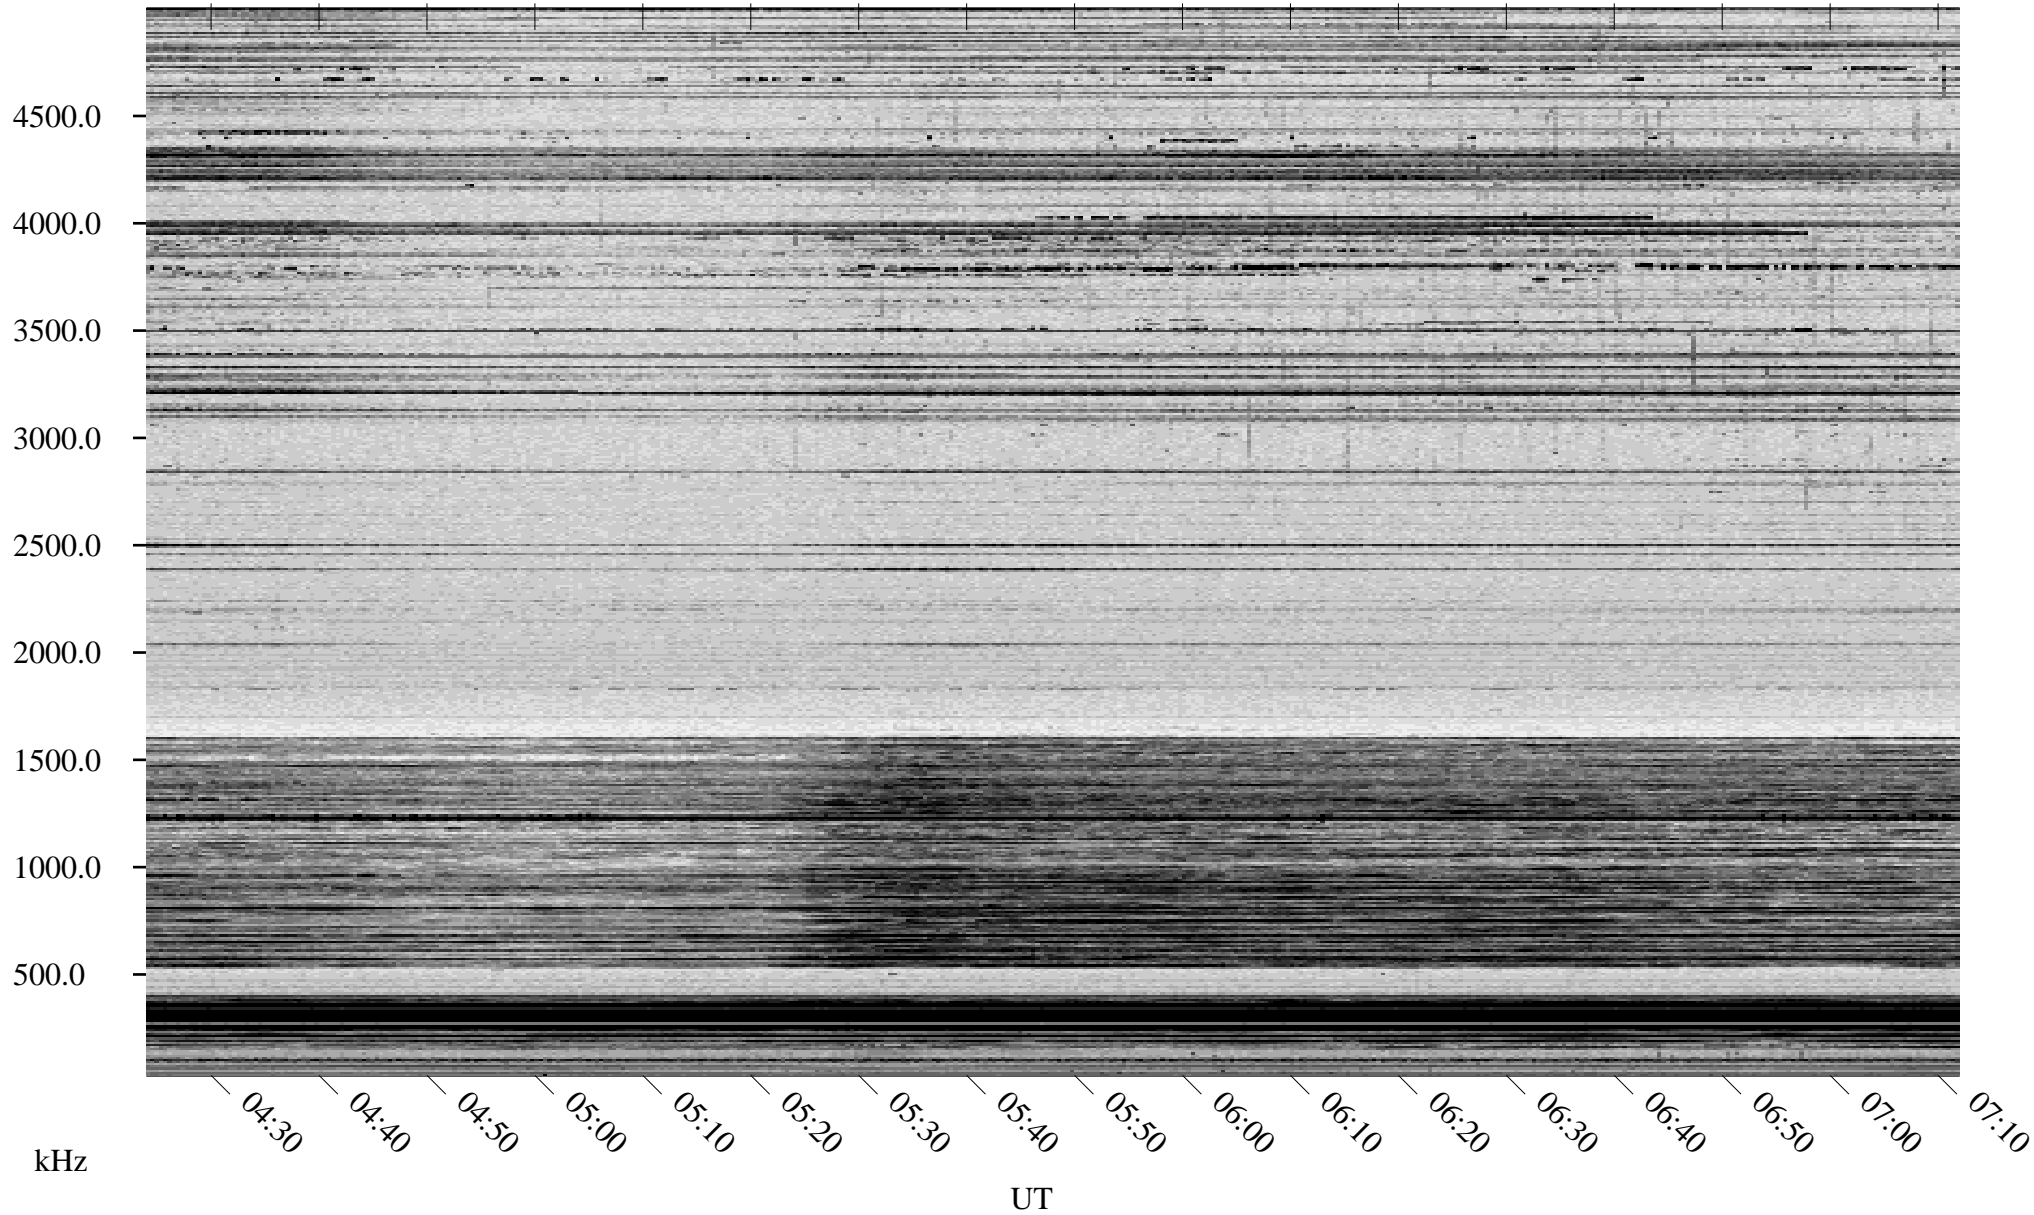

# 02/04/1998 Churchill, Manitoba

Linear Scale    Black = 161    White = 15

ch980351.r00m max\_12

Page 1

# 02/04/1998 Churchill, Manitoba

Linear Scale    Black = 161    White = 15

ch980351.r00m max\_12

Page 2

# 02/05/1998 Churchill, Manitoba

Linear Scale    Black = 161    White = 15

ch980351.r00m max\_12

Page 3

# 02/05/1998 Churchill, Manitoba

Linear Scale    Black = 161    White = 15

ch980351.r00m max\_12

Page 4