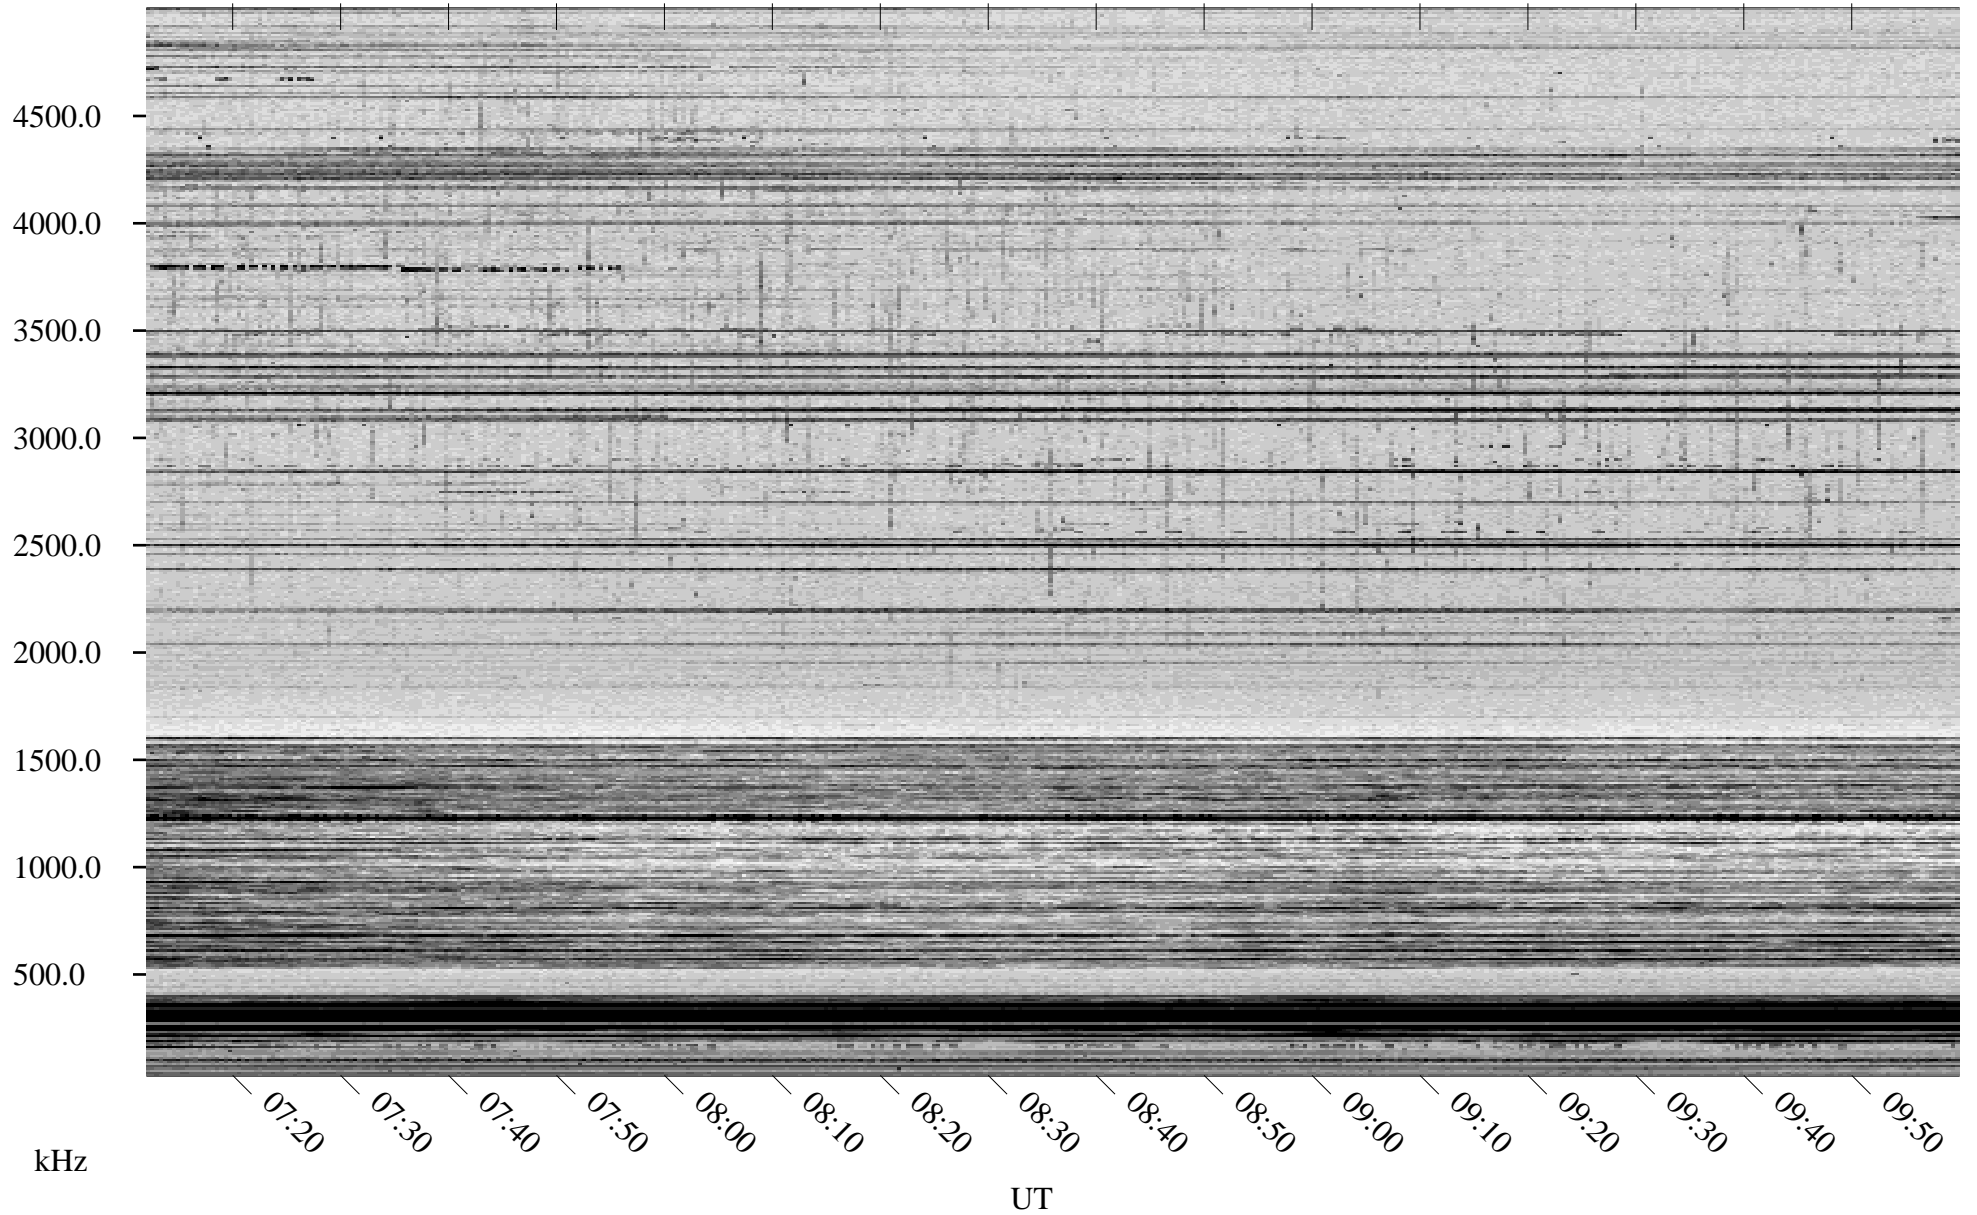

# 02/05/1998 Churchill, Manitoba

Linear Scale    Black = 161    White = 15

ch980351.r00m max\_12

Page 4

# 02/05/1998 Churchill, Manitoba

Linear Scale    Black = 161    White = 15

ch980351.r00m max\_12

Page 5