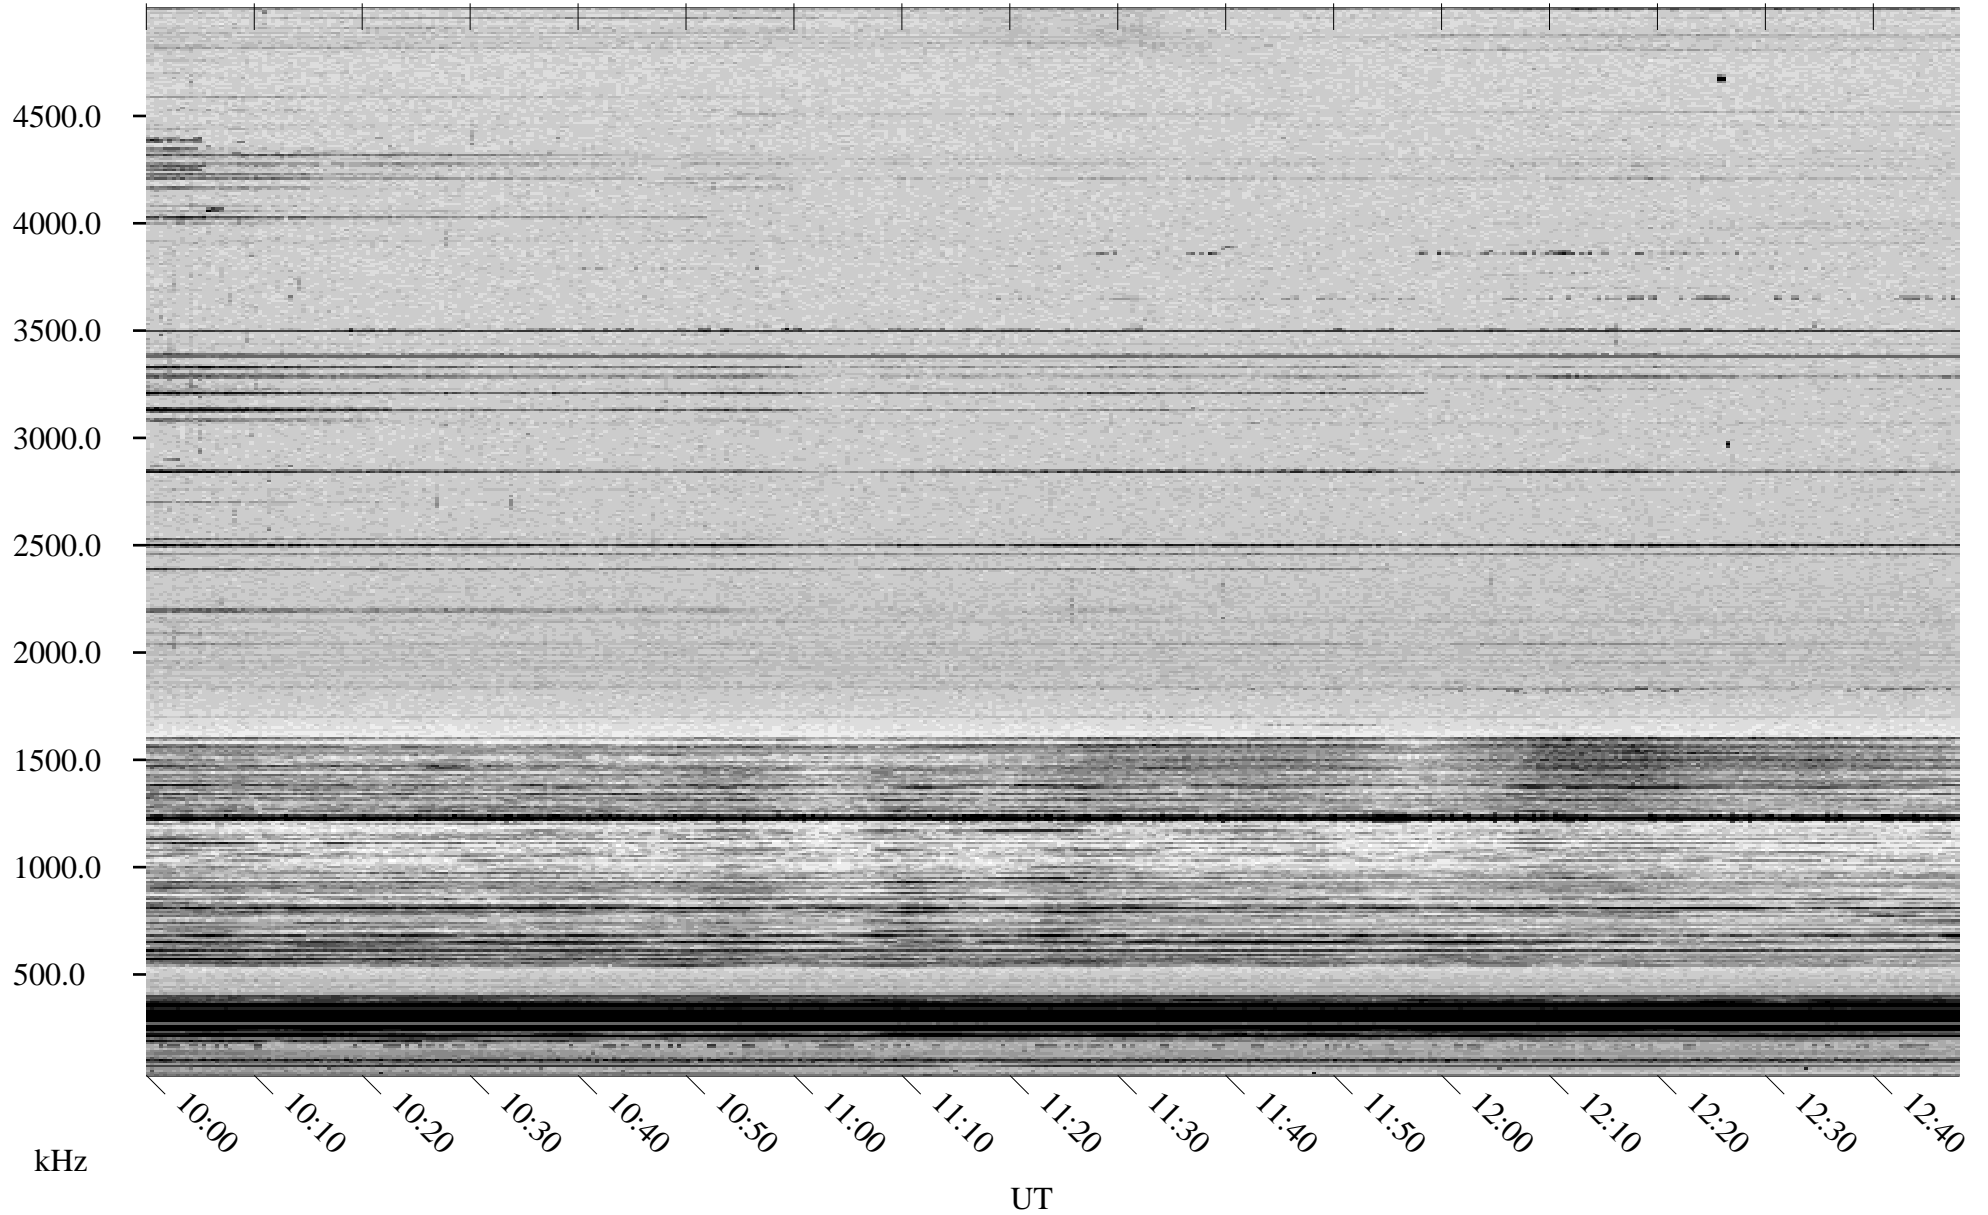

# 02/05/1998 Churchill, Manitoba

Linear Scale    Black = 161    White = 15

ch980351.r00m max\_12

Page 5

# 02/05/1998 Churchill, Manitoba

Linear Scale    Black = 161    White = 15

ch980351.r00m max\_12

Page 6

# 02/05/1998 Churchill, Manitoba

Linear Scale    Black = 161    White = 15

ch980351l.r00m max\_12

Page 7