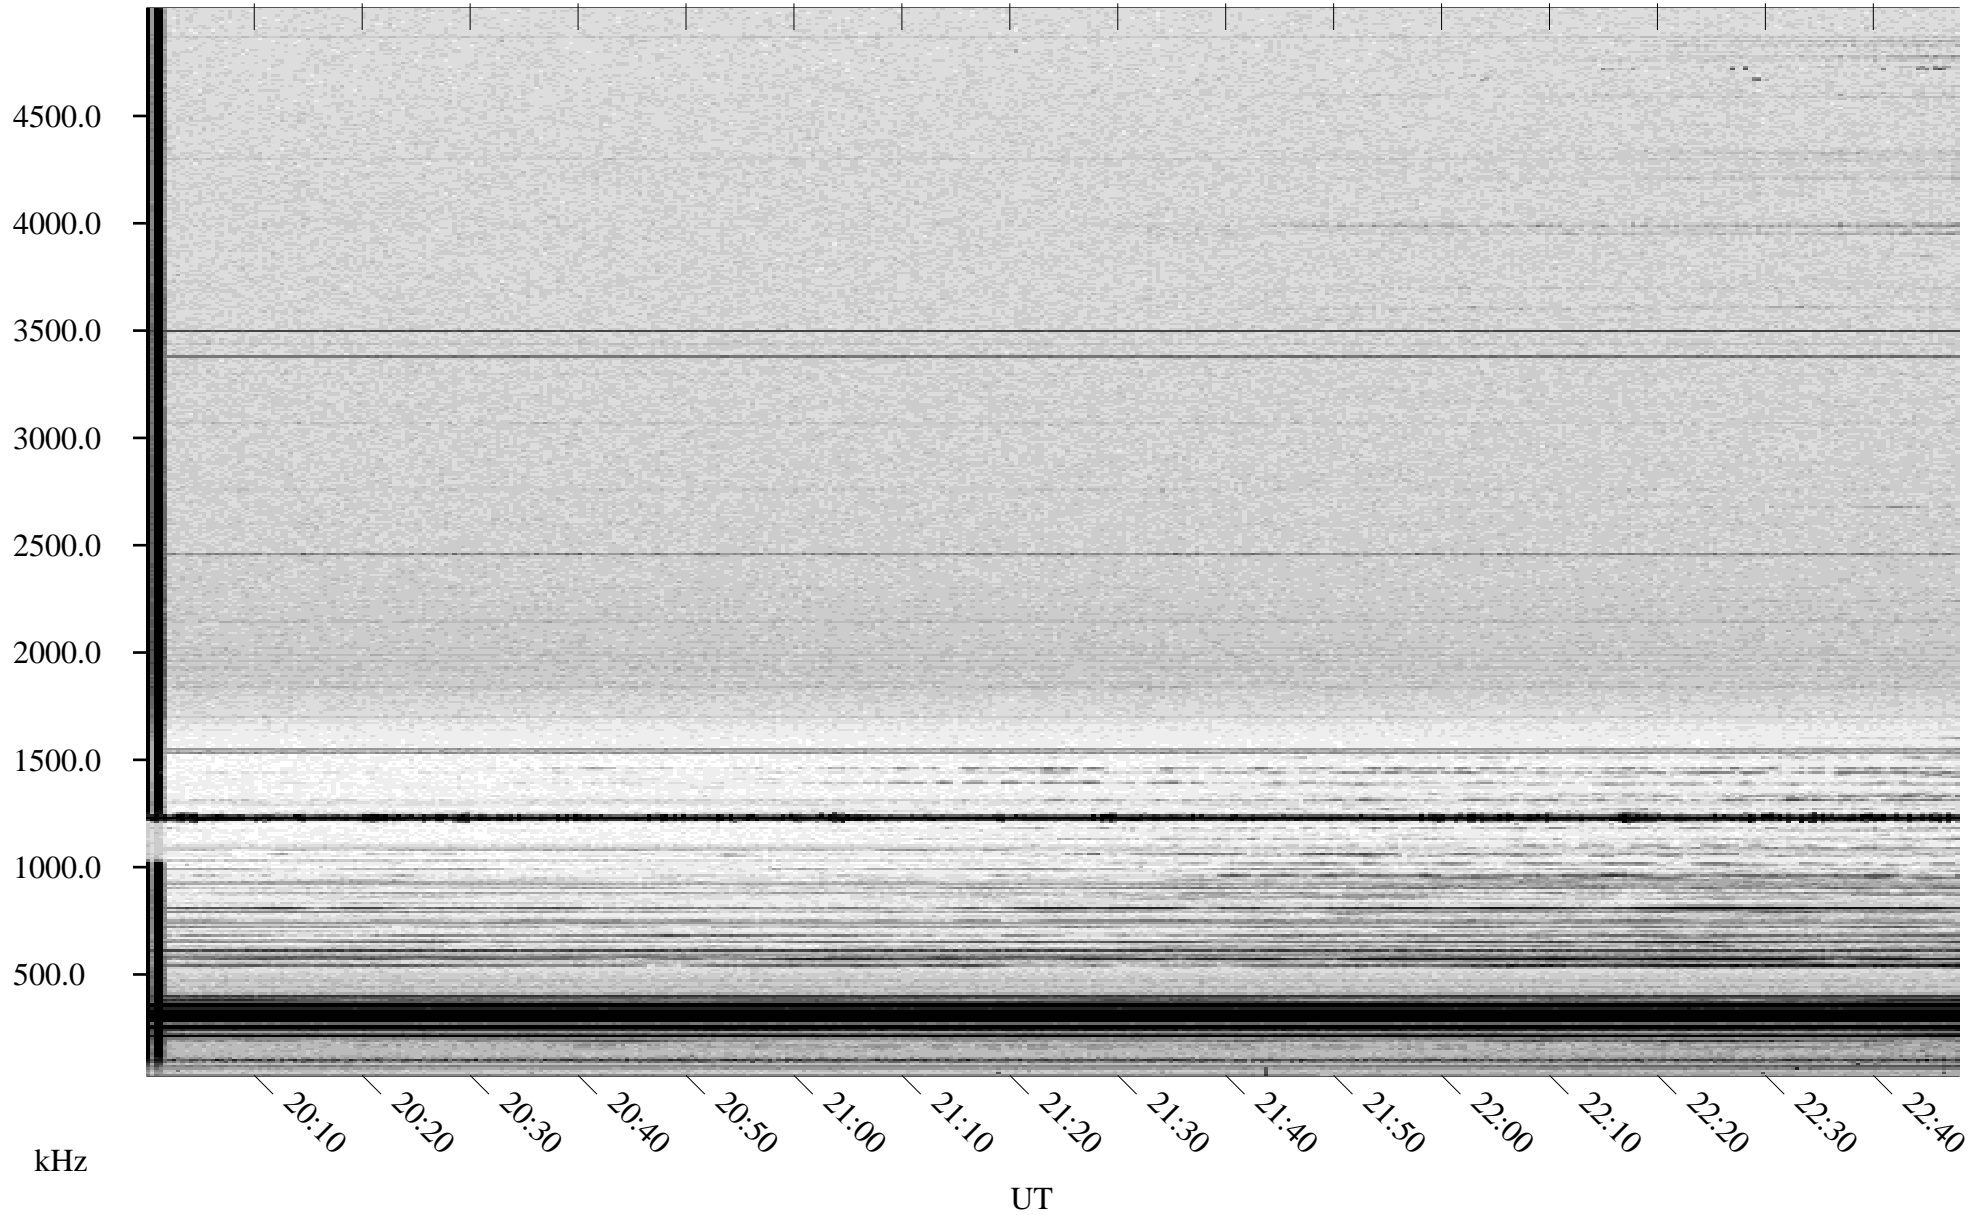

# 02/04/1998 Churchill, Manitoba

Linear Scale    Black = 161    White = 15

ch980351.r00m max\_12

Page 1

# 02/04/1998 Churchill, Manitoba

Linear Scale    Black = 161    White = 15

ch980351.r00m max\_12

Page 2

# 02/05/1998 Churchill, Manitoba

Linear Scale    Black = 161    White = 15

ch980351.r00m max\_12

Page 3

# 02/05/1998 Churchill, Manitoba

Linear Scale    Black = 161    White = 15

ch980351.r00m max\_12

Page 4