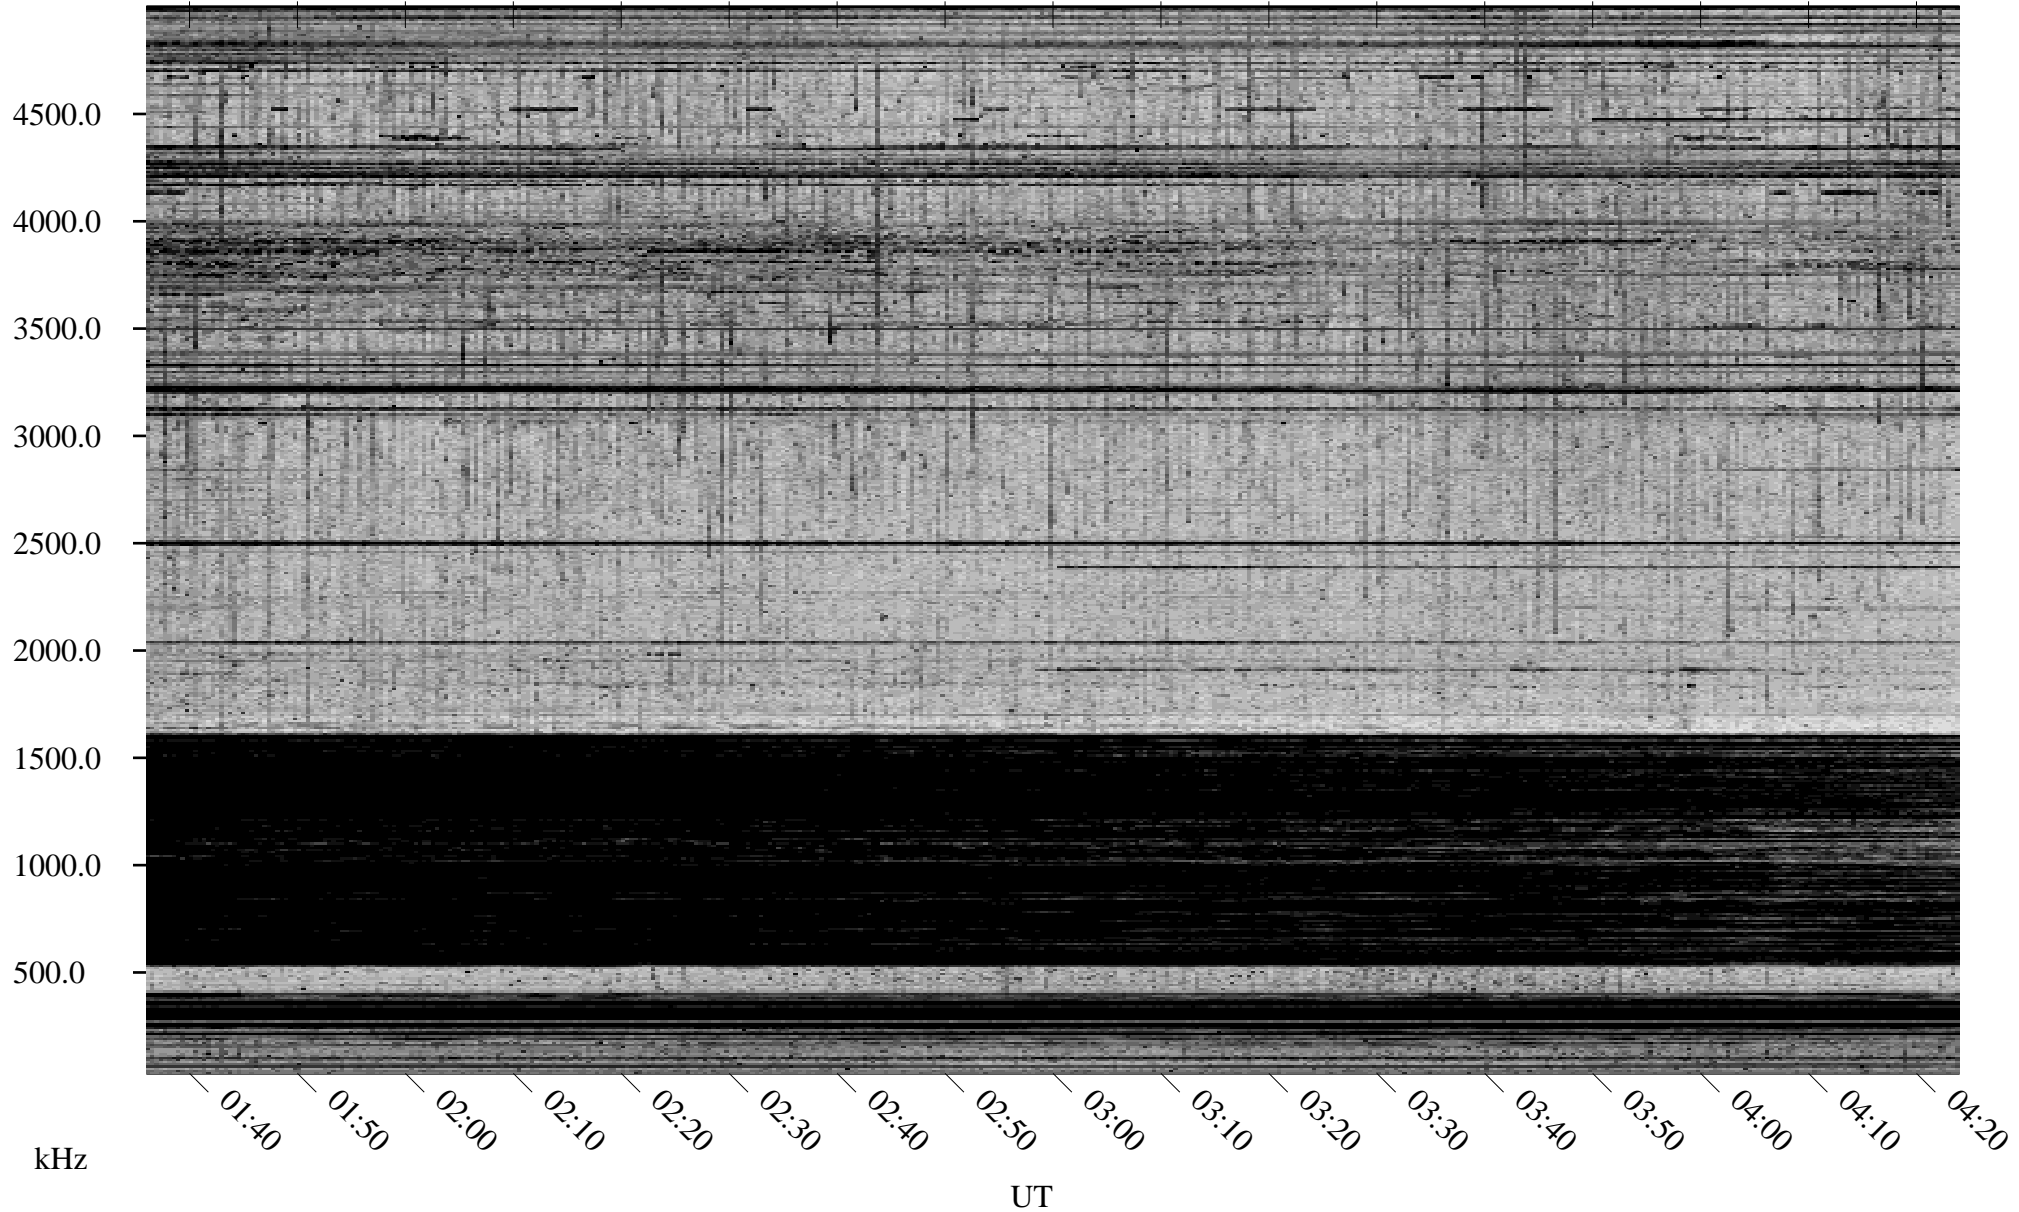

# 02/05/1998 Churchill, Manitoba

Linear Scale    Black = 161    White = 15

ch98036l.r00m max\_12

Page 1

# 02/05/1998 Churchill, Manitoba

Linear Scale    Black = 161    White = 15

ch98036l.r00m max\_12

Page 2

# 02/06/1998 Churchill, Manitoba

Linear Scale    Black = 161    White = 15

ch98036l.r00m max\_12

Page 3

# 02/06/1998 Churchill, Manitoba

Linear Scale    Black = 161    White = 15

ch98036l.r00m max\_12

Page 4