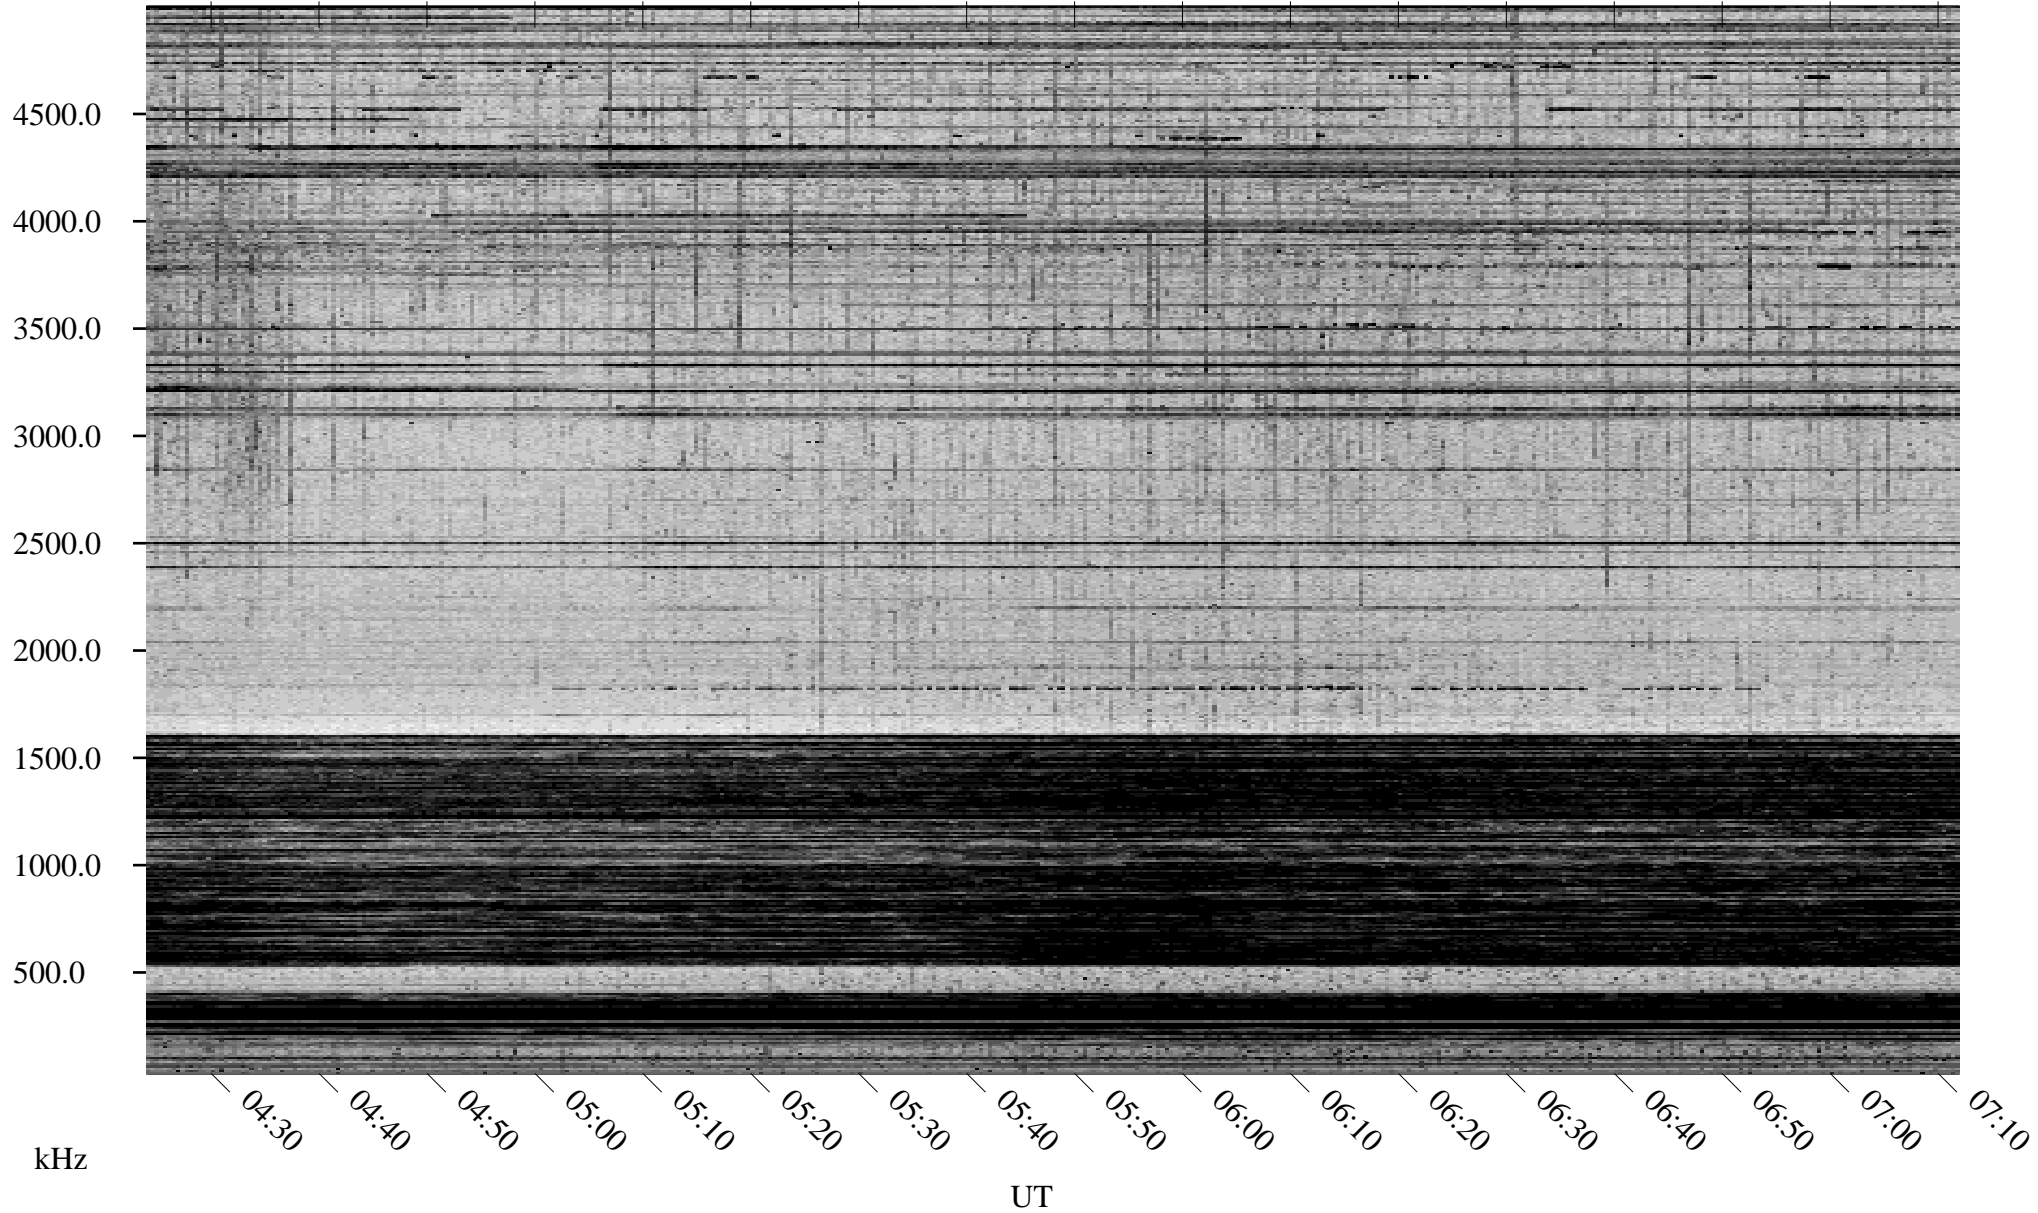

# 02/05/1998 Churchill, Manitoba

Linear Scale    Black = 161    White = 15

ch98036l.r00m max\_12

Page 1

# 02/05/1998 Churchill, Manitoba

Linear Scale    Black = 161    White = 15

ch98036l.r00m max\_12

Page 2

# 02/06/1998 Churchill, Manitoba

Linear Scale    Black = 161    White = 15

ch98036l.r00m max\_12

Page 3

# 02/06/1998 Churchill, Manitoba

Linear Scale    Black = 161    White = 15

ch98036l.r00m max\_12

Page 4