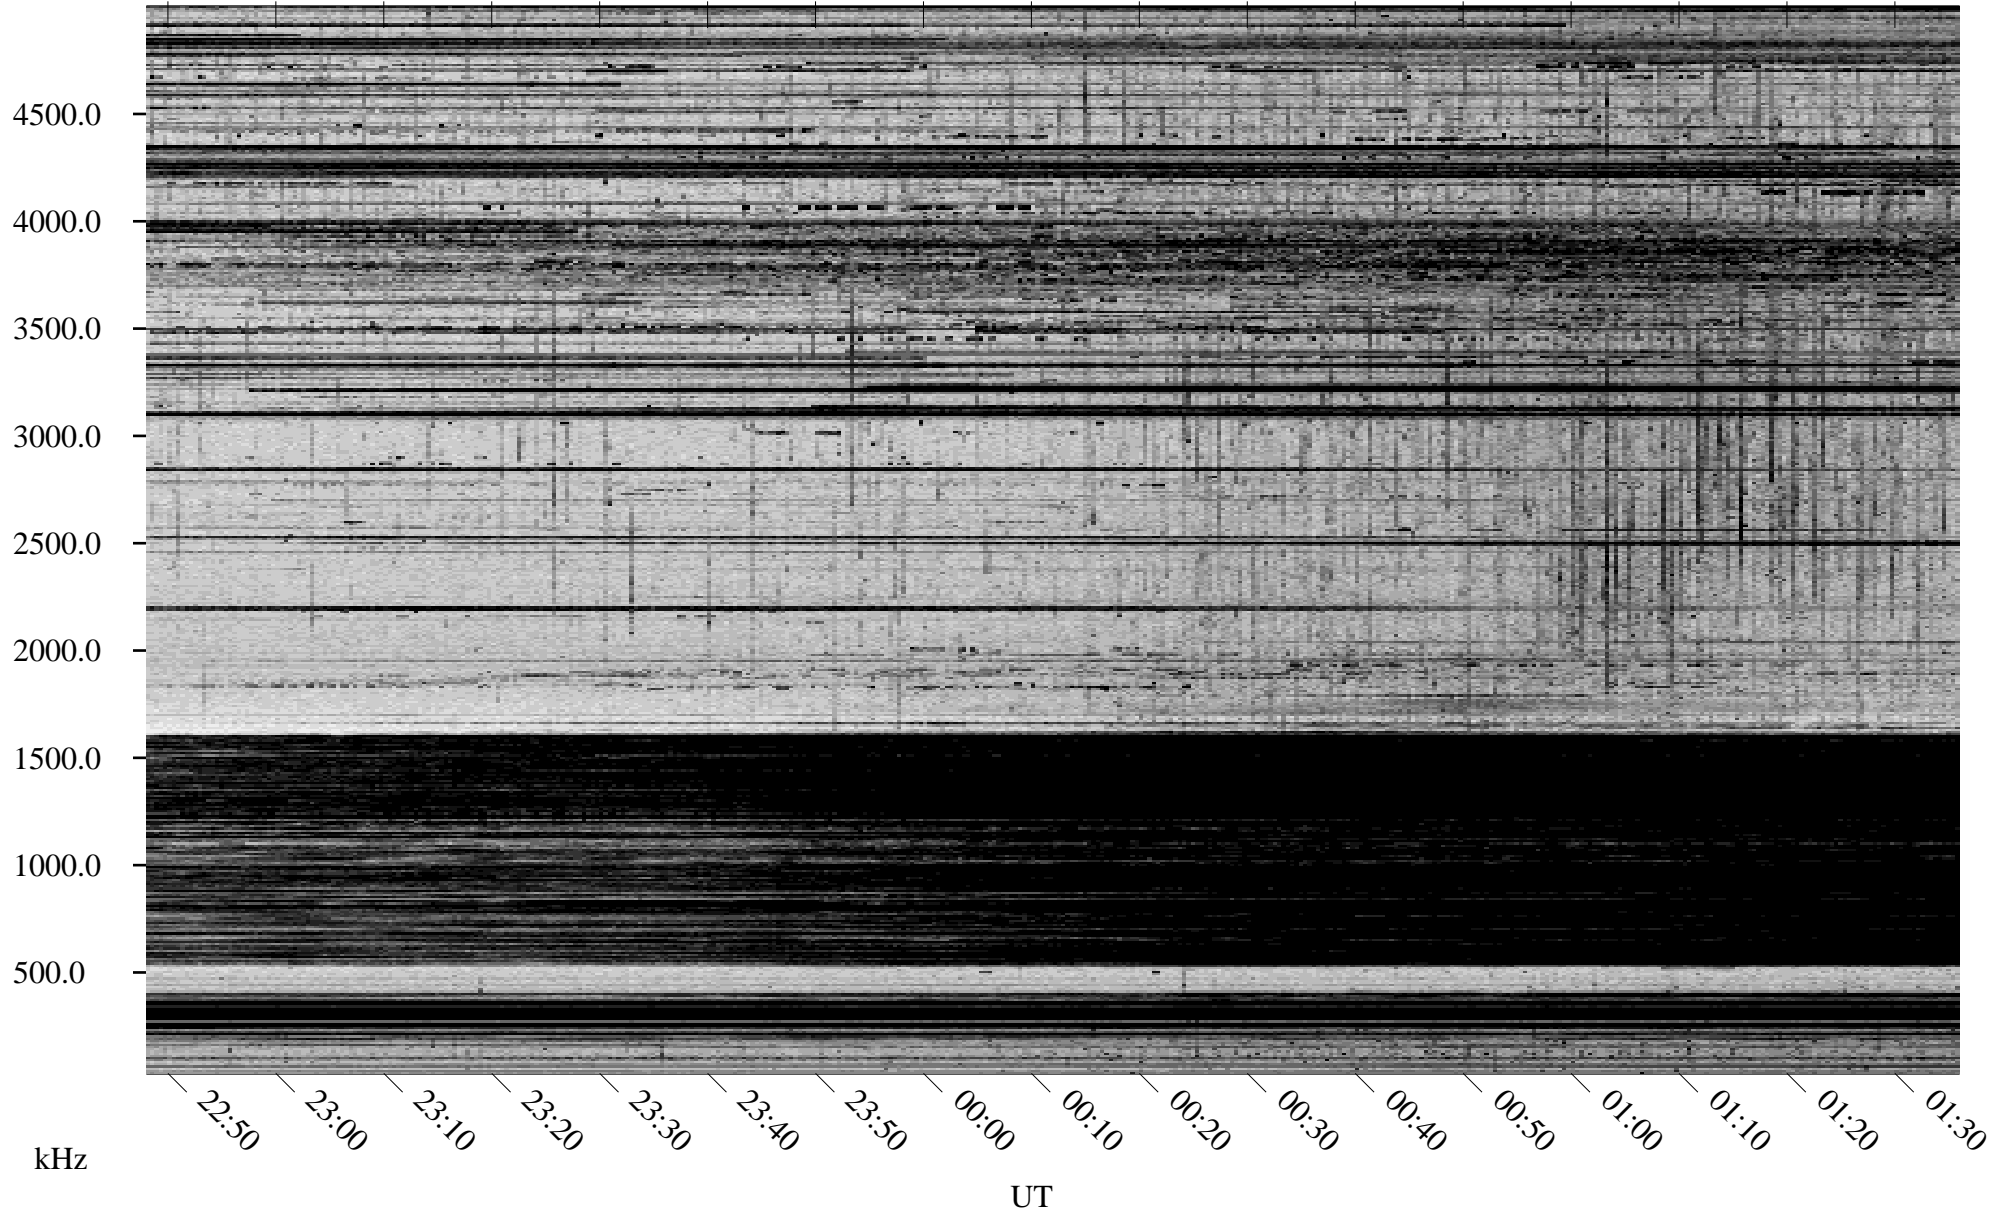

# 02/05/1998 Churchill, Manitoba

Linear Scale    Black = 161    White = 15

ch98036l.r00m max\_12

Page 1

# 02/05/1998 Churchill, Manitoba

Linear Scale    Black = 161    White = 15

ch98036l.r00m max\_12

Page 2

# 02/06/1998 Churchill, Manitoba

Linear Scale    Black = 161    White = 15

ch98036l.r00m max\_12

Page 3

# 02/06/1998 Churchill, Manitoba

Linear Scale    Black = 161    White = 15

ch98036l.r00m max\_12

Page 4