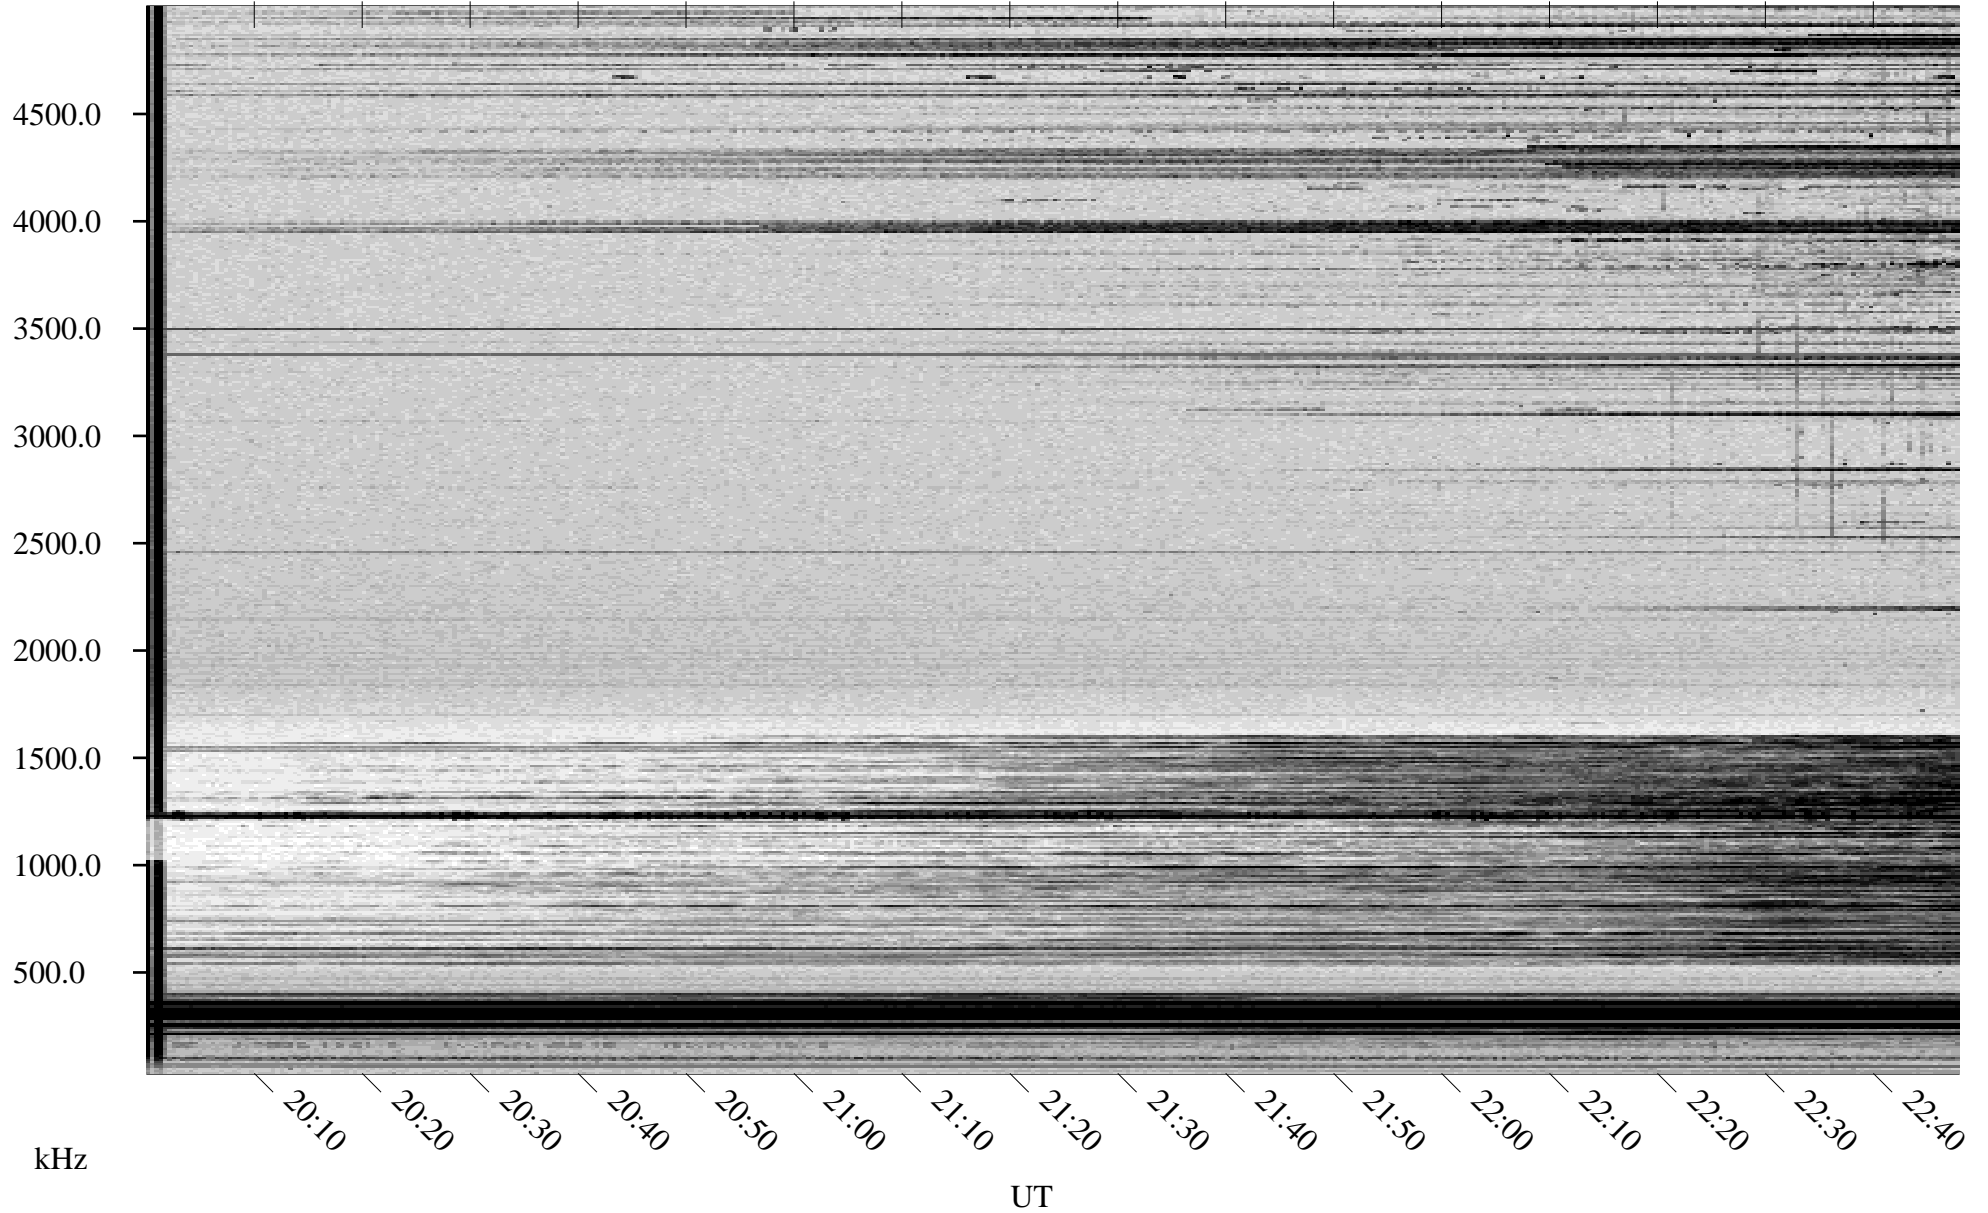

# 02/05/1998 Churchill, Manitoba

Linear Scale    Black = 161    White = 15

ch98036l.r00m max\_12

Page 1

# 02/05/1998 Churchill, Manitoba

Linear Scale    Black = 161    White = 15

ch98036l.r00m max\_12

Page 2

# 02/06/1998 Churchill, Manitoba

Linear Scale    Black = 161    White = 15

ch98036l.r00m max\_12

Page 3

# 02/06/1998 Churchill, Manitoba

Linear Scale    Black = 161    White = 15

ch98036l.r00m max\_12

Page 4