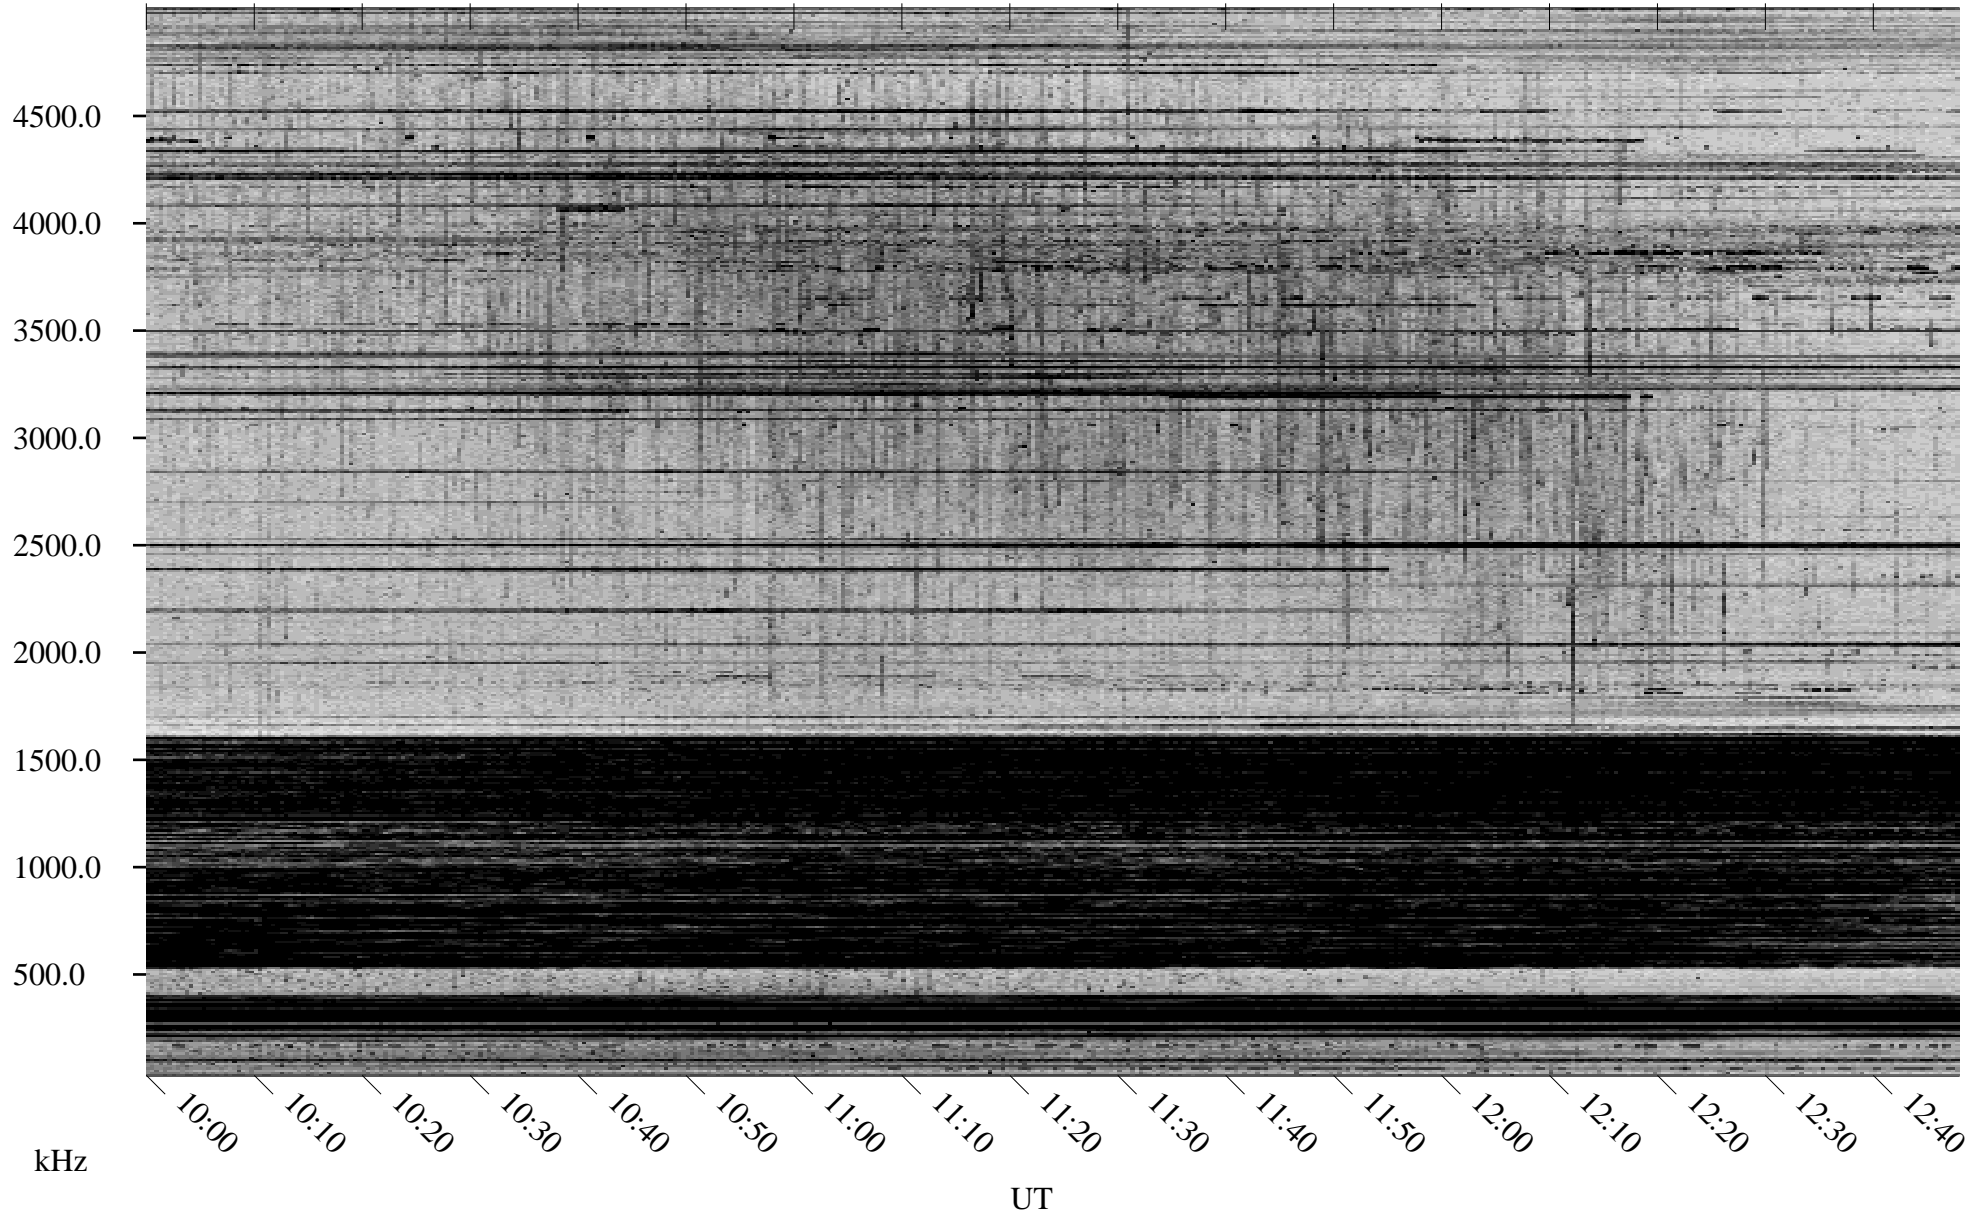

# 02/06/1998 Churchill, Manitoba

Linear Scale    Black = 161    White = 15

ch98036l.r00m max\_12

Page 5

# 02/06/1998 Churchill, Manitoba

Linear Scale    Black = 161    White = 15

ch98036l.r00m max\_12

Page 6