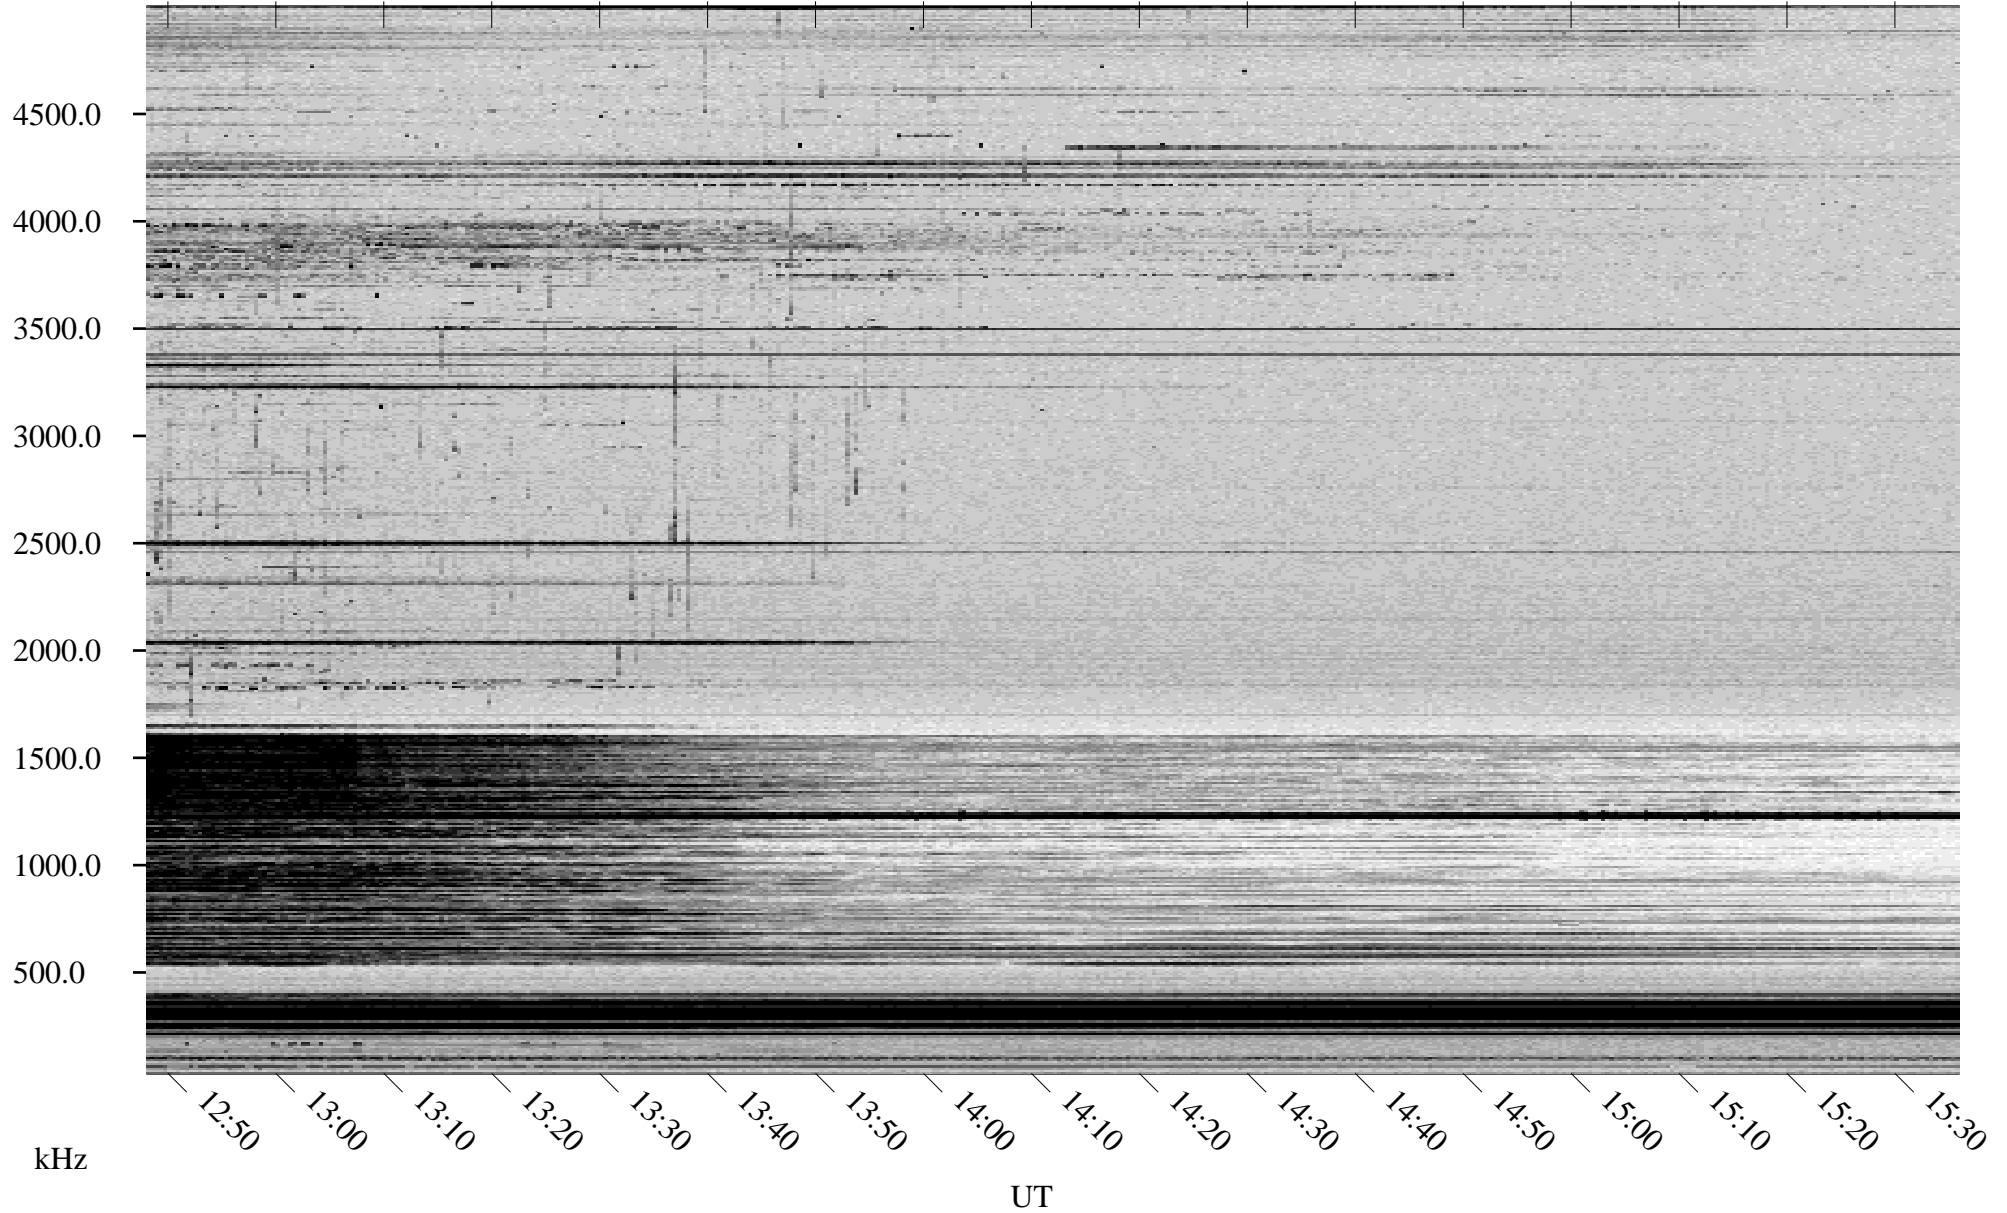

# 02/06/1998 Churchill, Manitoba

Linear Scale    Black = 161    White = 15

ch98036l.r00m max\_12

Page 5

# 02/06/1998 Churchill, Manitoba

Linear Scale    Black = 161    White = 15

ch98036l.r00m max\_12

Page 6

# 02/06/1998 Churchill, Manitoba

Linear Scale    Black = 161    White = 15

ch98036l.r00m max\_12

Page 7

# 02/06/1998 Churchill, Manitoba

Linear Scale    Black = 161    White = 15

ch98036l.r00m max\_12

Page 8