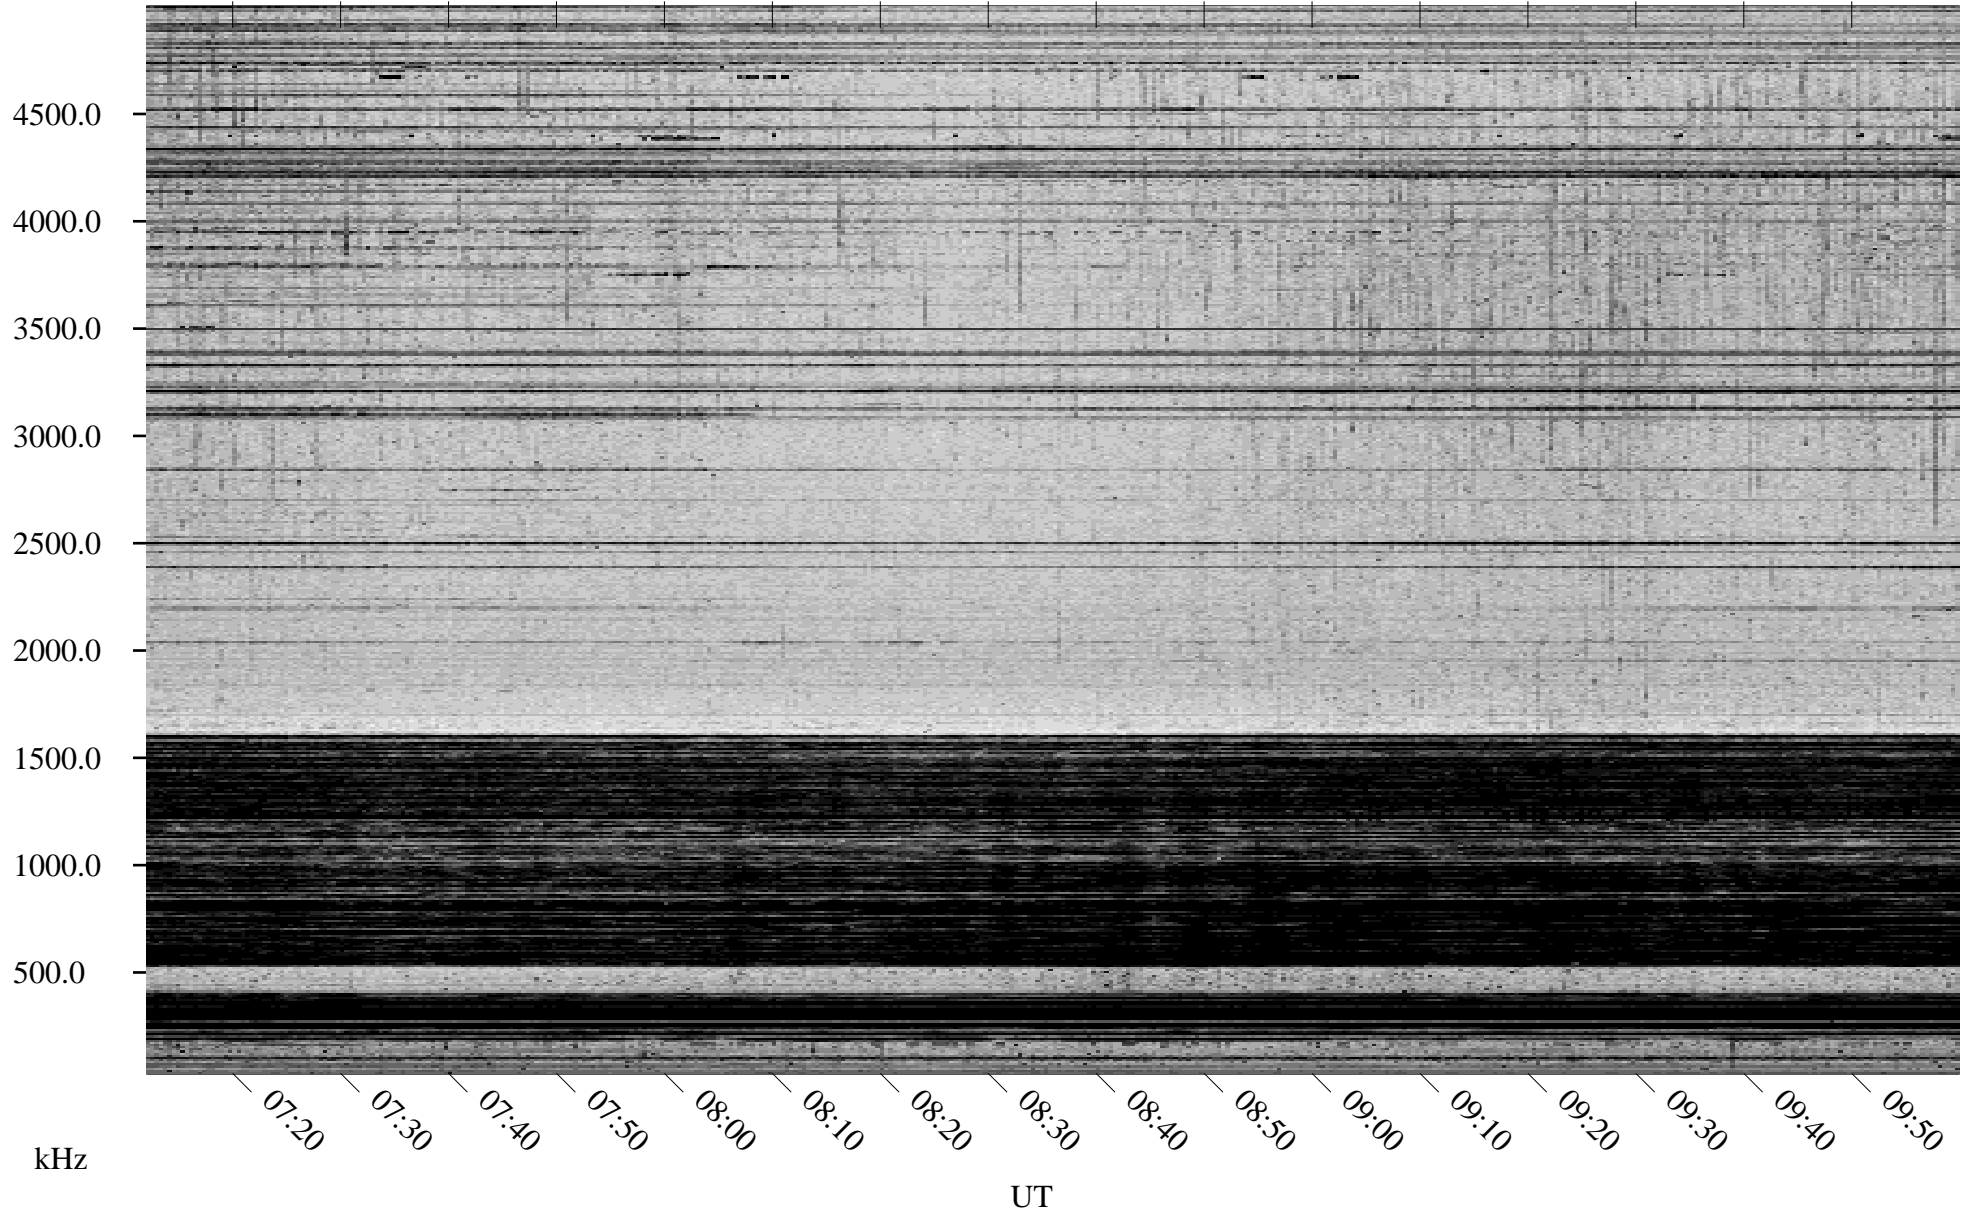

# 02/06/1998 Churchill, Manitoba

Linear Scale    Black = 161    White = 15

ch98036l.r00m max\_12

Page 3

# 02/06/1998 Churchill, Manitoba

Linear Scale    Black = 161    White = 15

ch98036l.r00m max\_12

Page 4

# 02/06/1998 Churchill, Manitoba

Linear Scale    Black = 161    White = 15

ch98036l.r00m max\_12

Page 5

# 02/06/1998 Churchill, Manitoba

Linear Scale    Black = 161    White = 15

ch98036l.r00m max\_12

Page 6