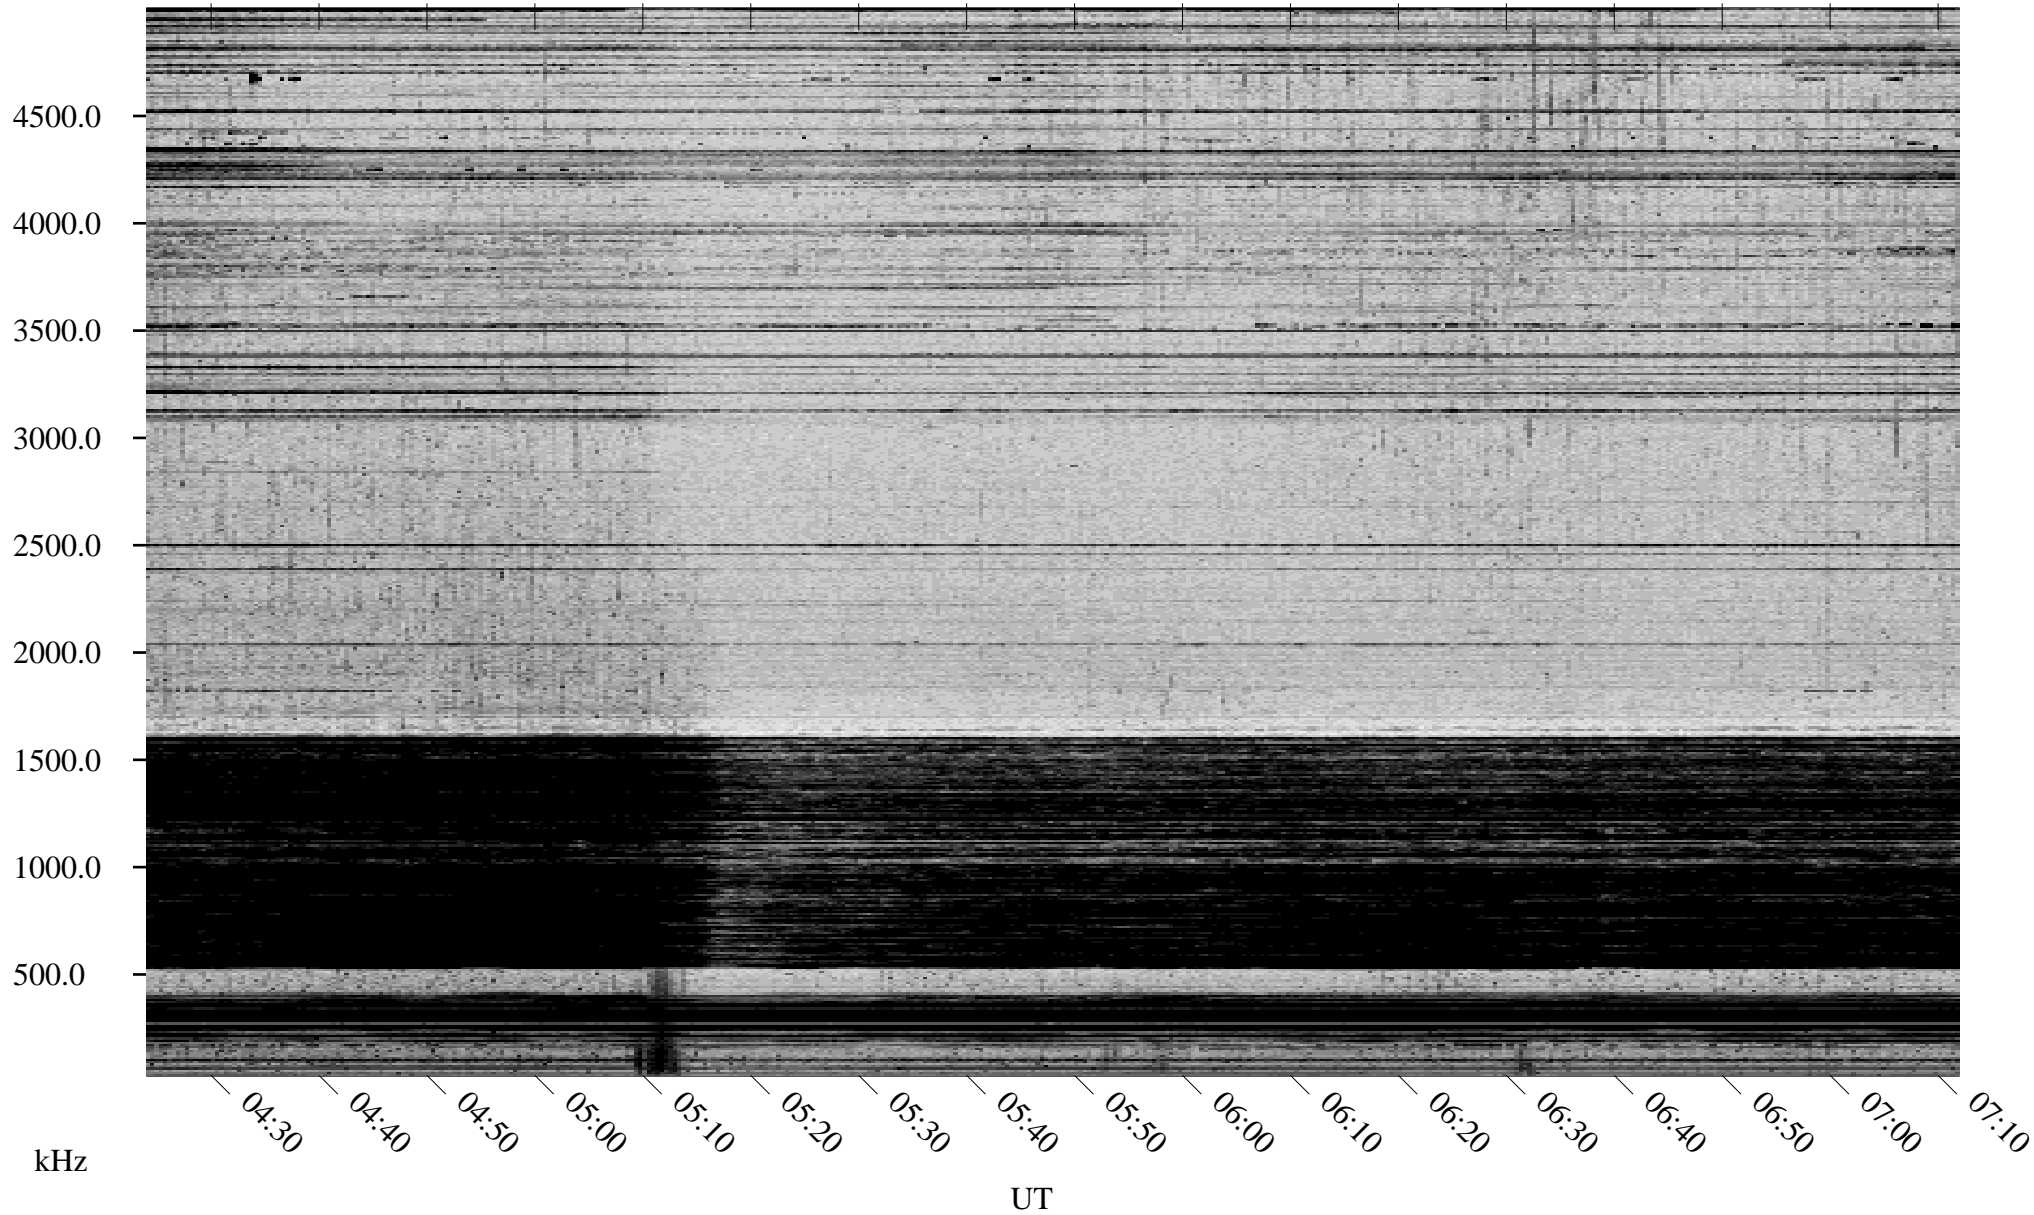

02/06/1998 Churchill, Manitoba

Linear Scale Black = 161 White = 15

ch98037l.r00m max_12

Page 1

02/06/1998 Churchill, Manitoba

Linear Scale Black = 161 White = 15

ch980371.r00m max_12

Page 2

02/07/1998 Churchill, Manitoba

Linear Scale Black = 161 White = 15

ch98037l.r00m max_12

Page 3

02/07/1998 Churchill, Manitoba

Linear Scale Black = 161 White = 15

ch98037l.r00m max_12

Page 4

02/07/1998 Churchill, Manitoba

Linear Scale Black = 161 White = 15

ch980371.r00m max_12

Page 5

02/07/1998 Churchill, Manitoba

Linear Scale Black = 161 White = 15

ch98037l.r00m max_12

Page 6

02/07/1998 Churchill, Manitoba

Linear Scale Black = 161 White = 15

ch98037l.r00m max_12

Page 7

02/07/1998 Churchill, Manitoba

Linear Scale Black = 161 White = 15

ch98037l.r00m max_12

Page 8