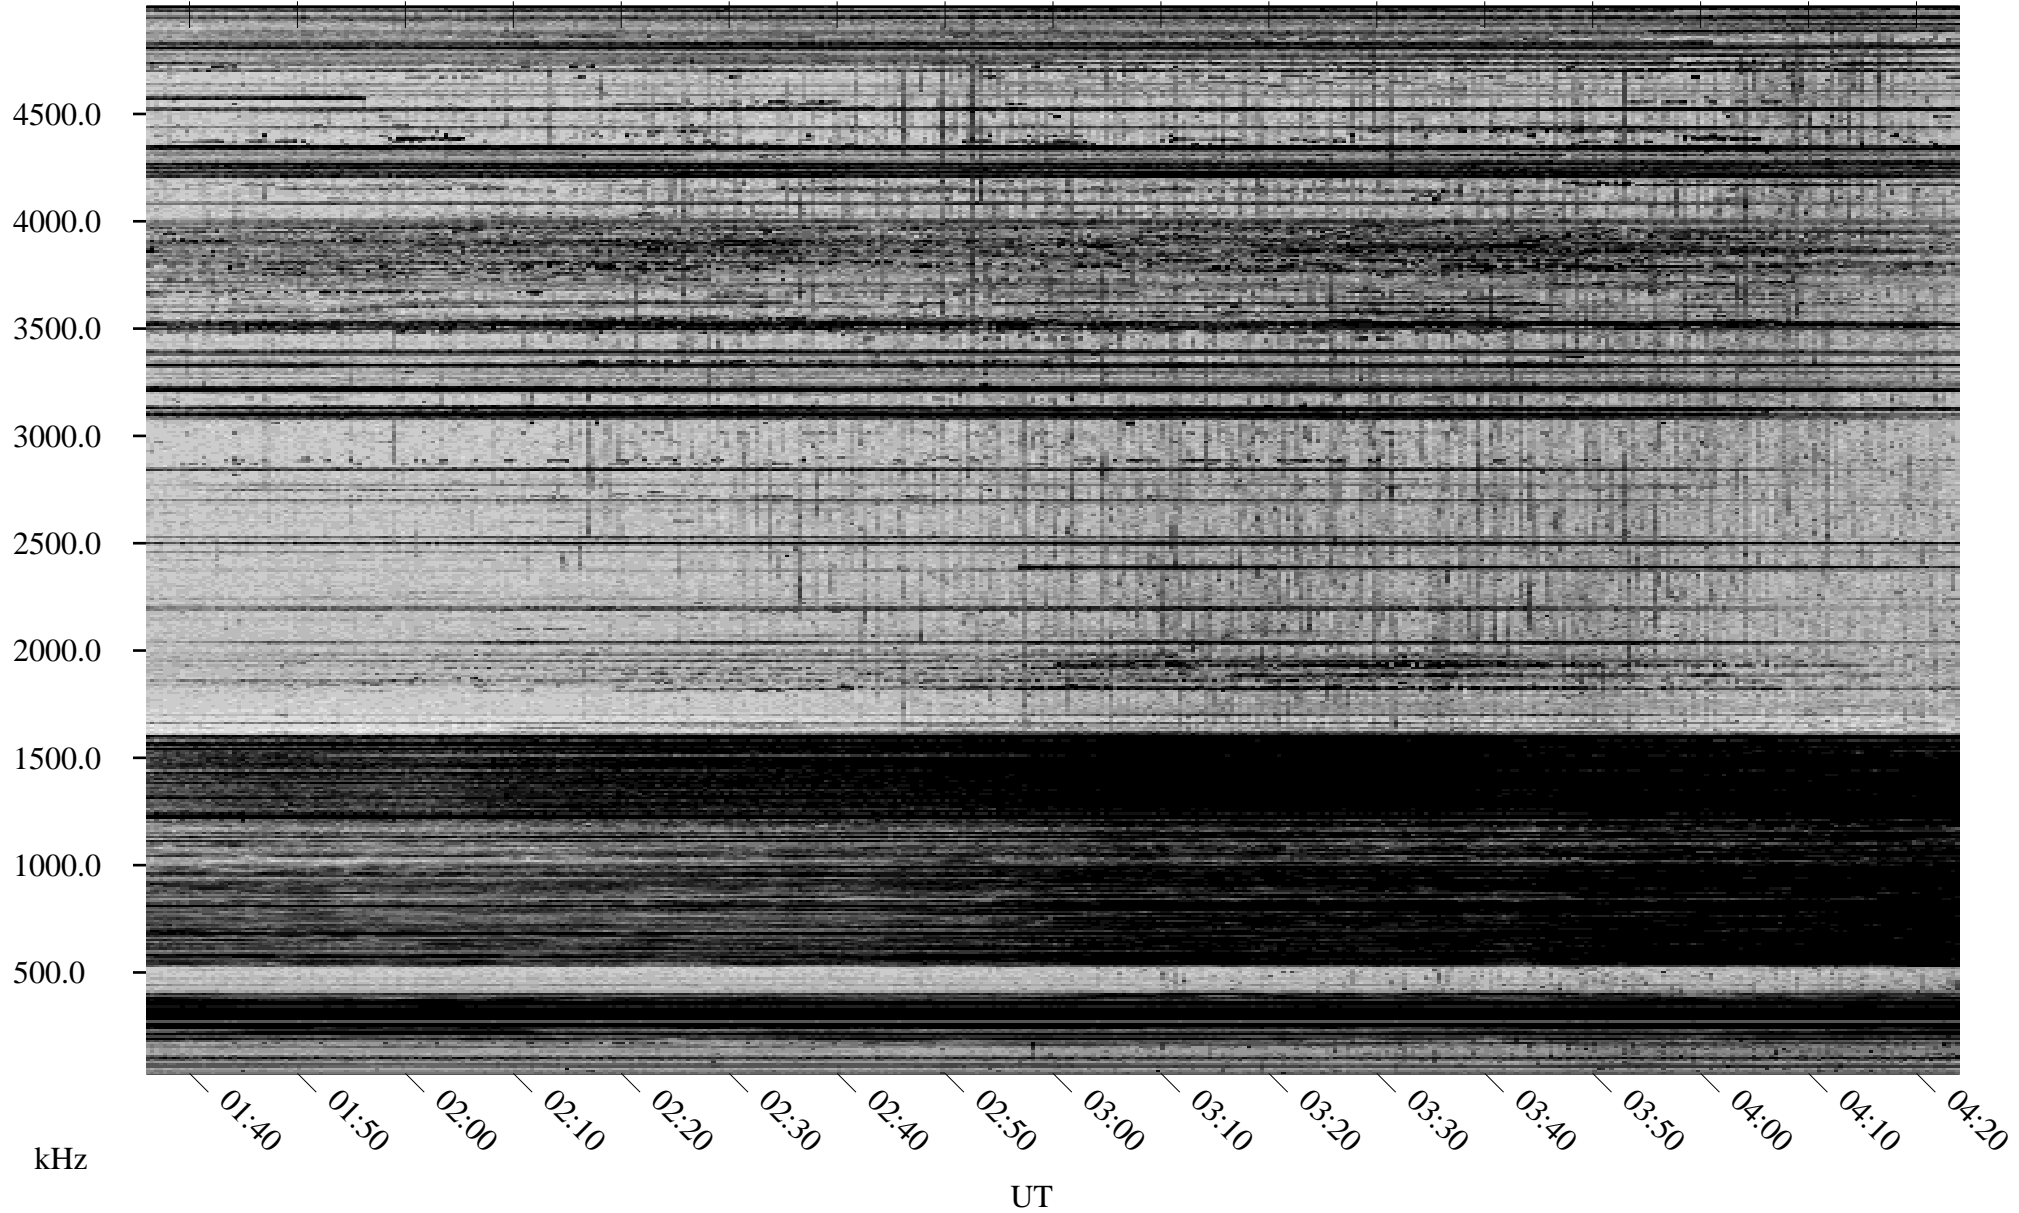

02/06/1998 Churchill, Manitoba

Linear Scale Black = 161 White = 15

ch98037l.r00m max_12

Page 1

02/06/1998 Churchill, Manitoba

Linear Scale Black = 161 White = 15

ch980371.r00m max_12

Page 2

02/07/1998 Churchill, Manitoba

Linear Scale Black = 161 White = 15

ch98037l.r00m max_12

Page 3

02/07/1998 Churchill, Manitoba

Linear Scale Black = 161 White = 15

ch98037l.r00m max_12

Page 4

02/07/1998 Churchill, Manitoba

Linear Scale Black = 161 White = 15

ch980371.r00m max_12

Page 5

02/07/1998 Churchill, Manitoba

Linear Scale Black = 161 White = 15

ch98037l.r00m max_12

Page 6

02/07/1998 Churchill, Manitoba

Linear Scale Black = 161 White = 15

ch98037l.r00m max_12

Page 7

02/07/1998 Churchill, Manitoba

Linear Scale Black = 161 White = 15

ch98037l.r00m max_12

Page 8