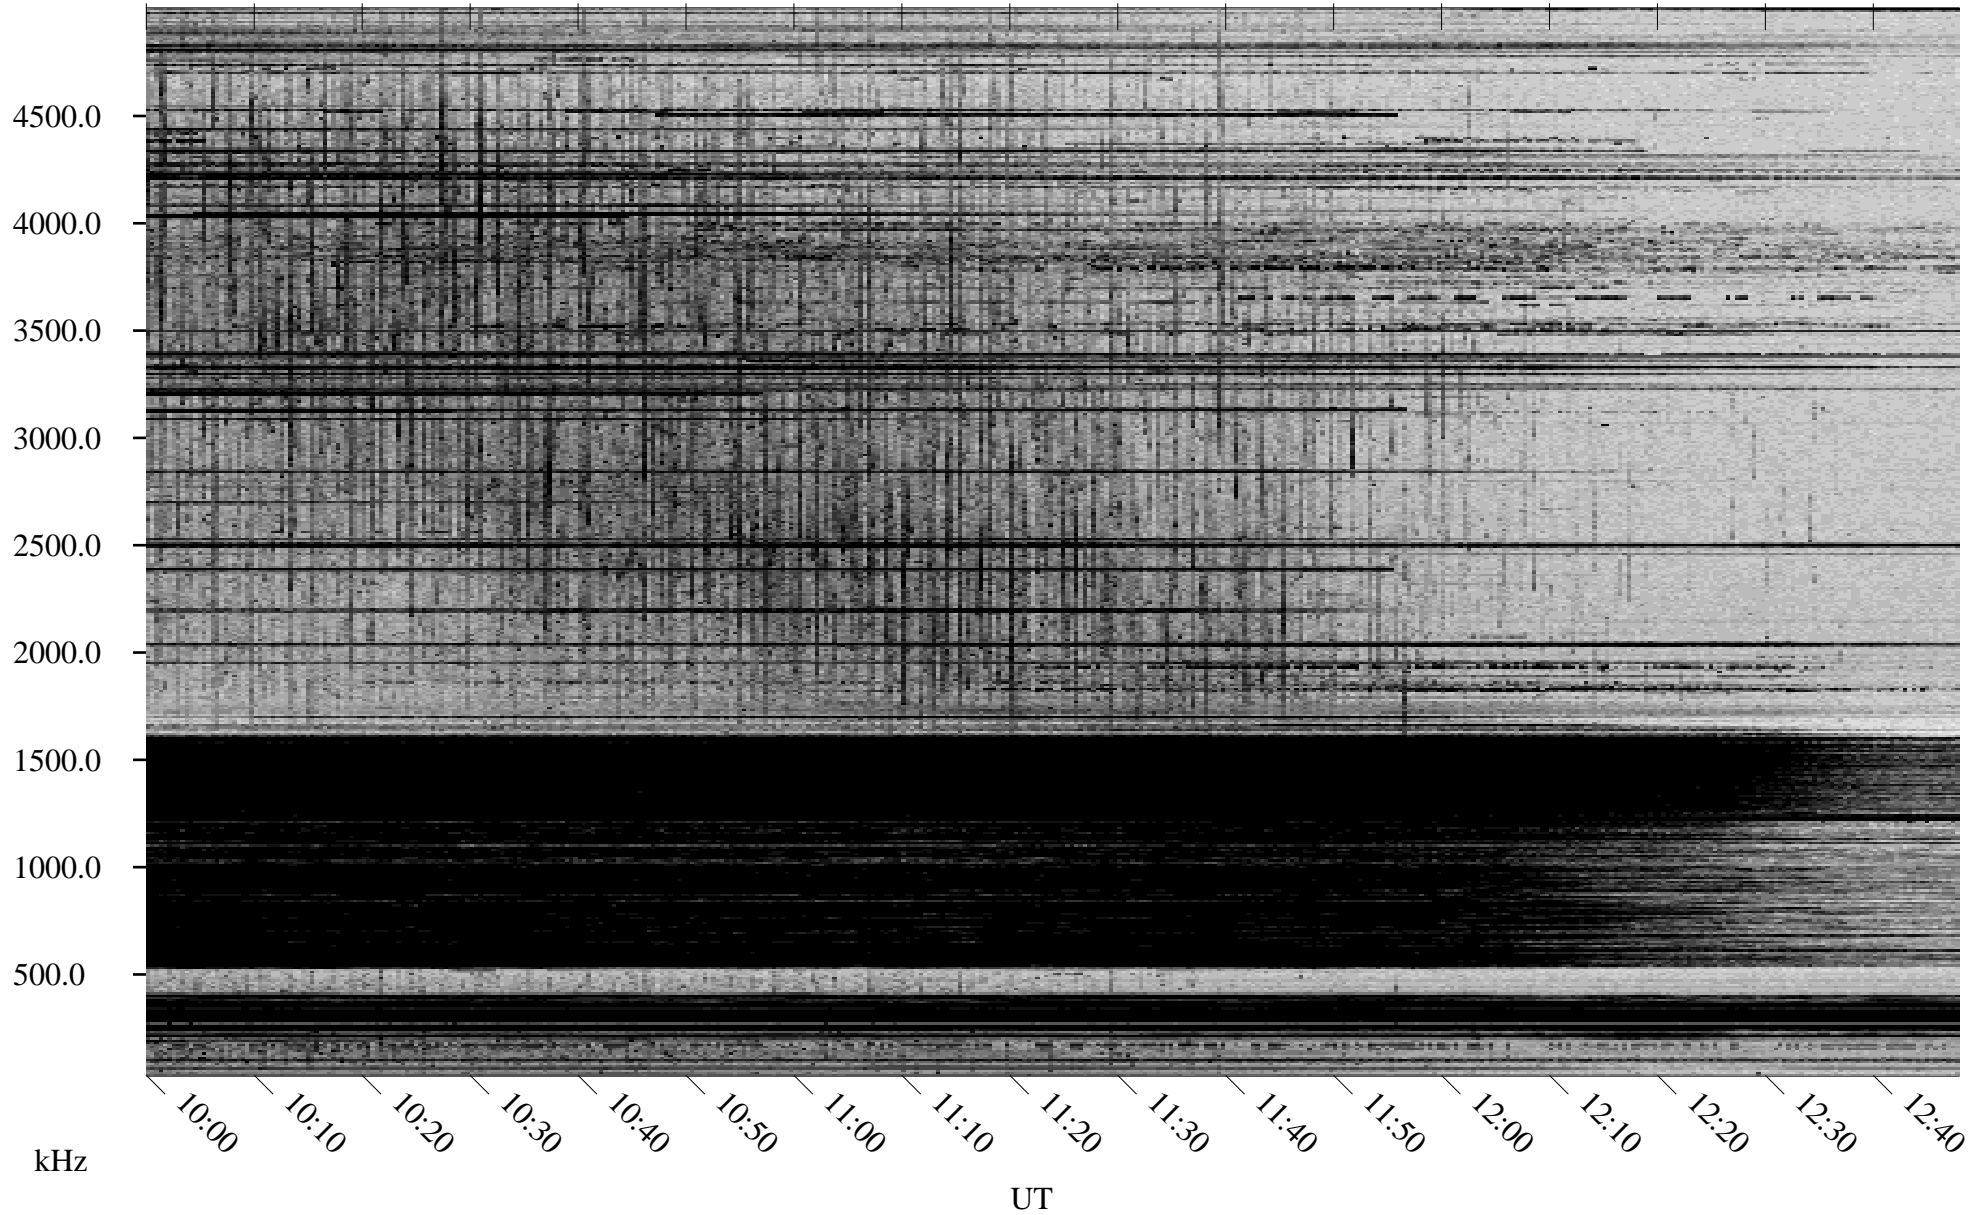

02/06/1998 Churchill, Manitoba

Linear Scale Black = 161 White = 15

ch98037l.r00m max_12

Page 1

02/06/1998 Churchill, Manitoba

Linear Scale Black = 161 White = 15

ch980371.r00m max_12

Page 2

02/07/1998 Churchill, Manitoba

Linear Scale Black = 161 White = 15

ch98037l.r00m max_12

Page 3

02/07/1998 Churchill, Manitoba

Linear Scale Black = 161 White = 15

ch98037l.r00m max_12

Page 4

02/07/1998 Churchill, Manitoba

Linear Scale Black = 161 White = 15

ch980371.r00m max_12

Page 5

02/07/1998 Churchill, Manitoba

Linear Scale Black = 161 White = 15

ch98037l.r00m max_12

Page 6

02/07/1998 Churchill, Manitoba

Linear Scale Black = 161 White = 15

ch98037l.r00m max_12

Page 7

02/07/1998 Churchill, Manitoba

Linear Scale Black = 161 White = 15

ch98037l.r00m max_12

Page 8