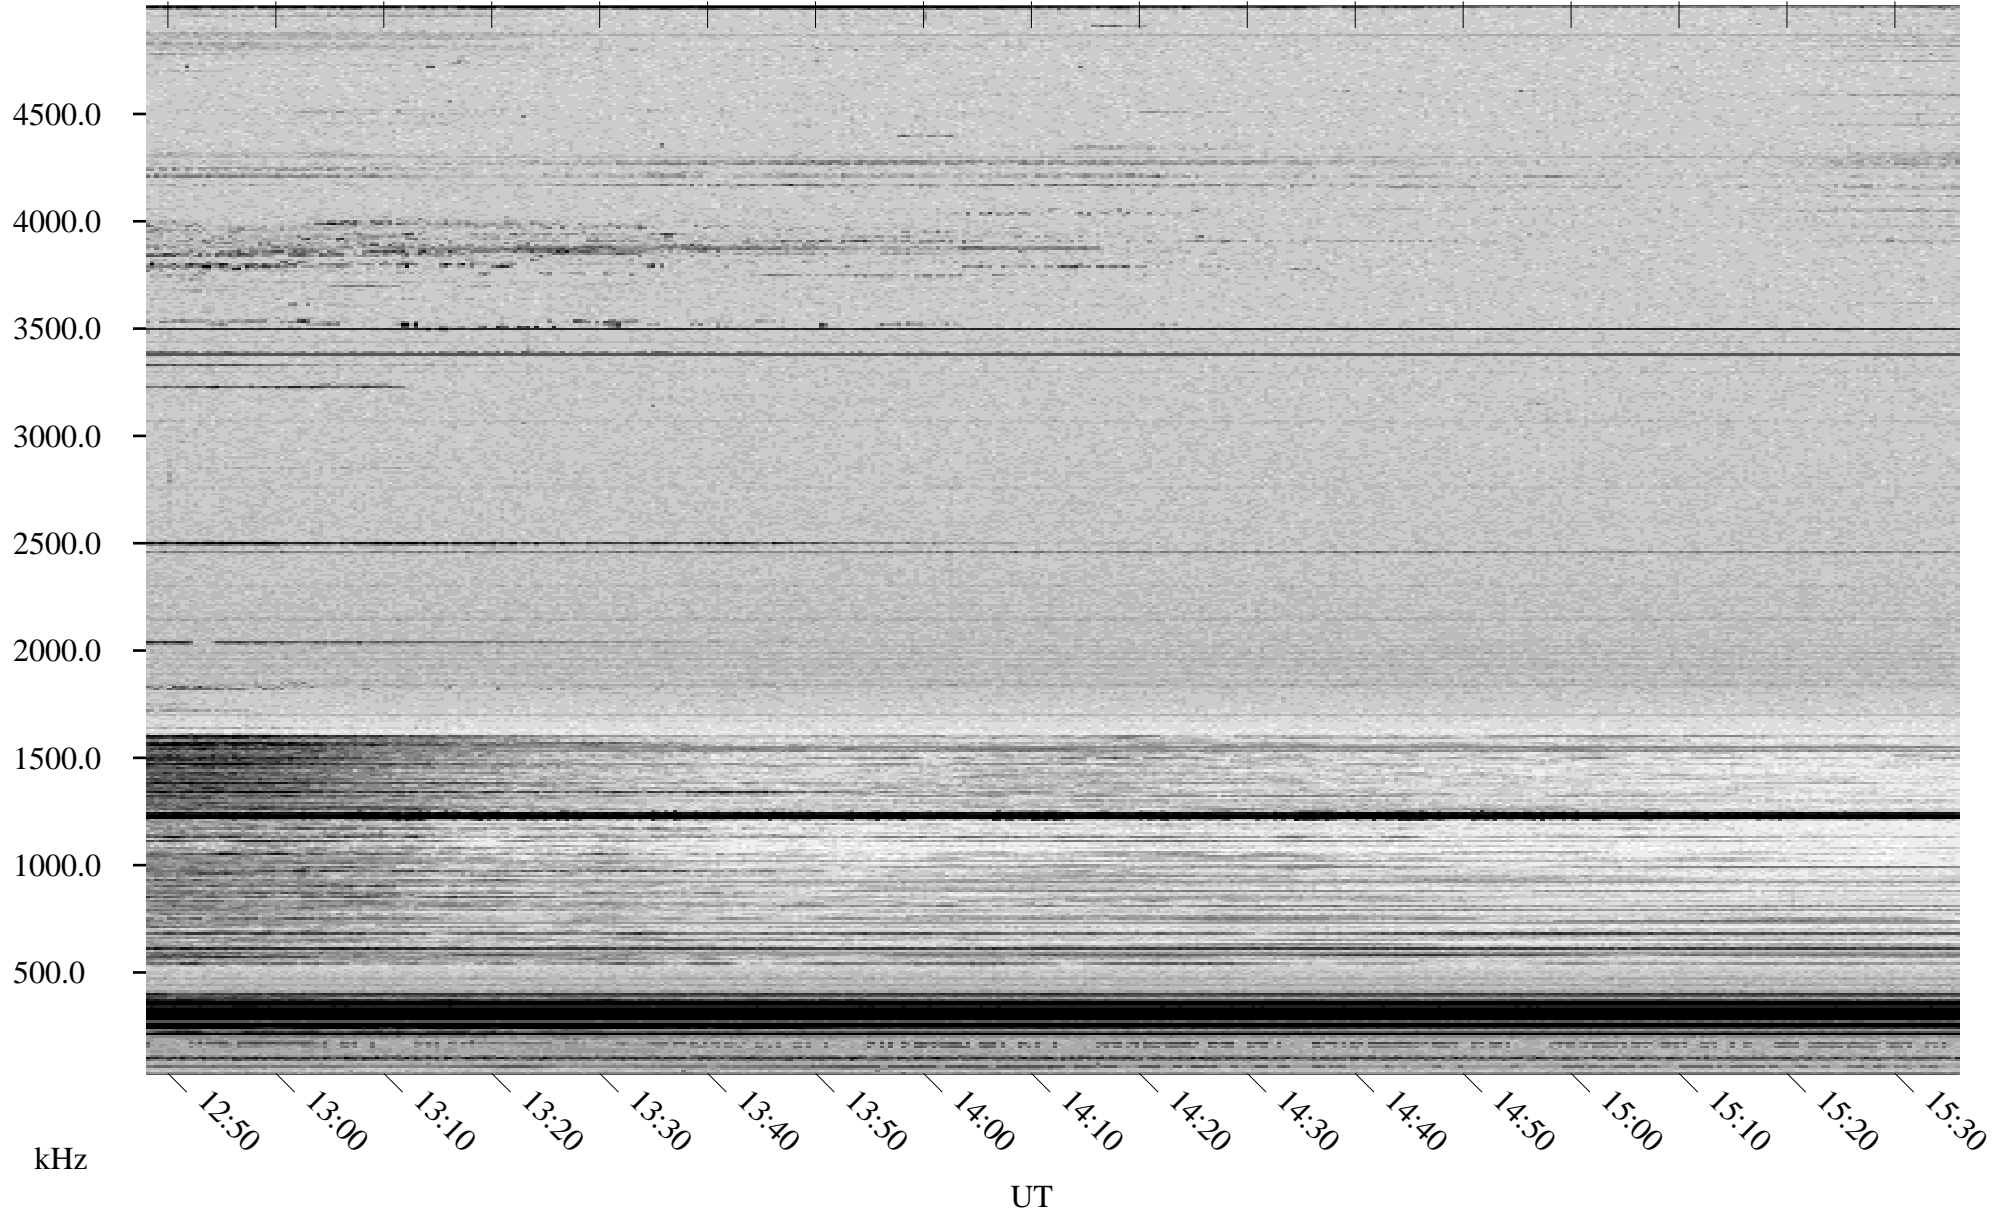

02/06/1998 Churchill, Manitoba

Linear Scale Black = 161 White = 15

ch98037l.r00m max_12

Page 1

02/06/1998 Churchill, Manitoba

Linear Scale Black = 161 White = 15

ch980371.r00m max_12

Page 2

02/07/1998 Churchill, Manitoba

Linear Scale Black = 161 White = 15

ch98037l.r00m max_12

Page 3

02/07/1998 Churchill, Manitoba

Linear Scale Black = 161 White = 15

ch98037l.r00m max_12

Page 4

02/07/1998 Churchill, Manitoba

Linear Scale Black = 161 White = 15

ch980371.r00m max_12

Page 5

02/07/1998 Churchill, Manitoba

Linear Scale Black = 161 White = 15

ch98037l.r00m max_12

Page 6

02/07/1998 Churchill, Manitoba

Linear Scale Black = 161 White = 15

ch98037l.r00m max_12

Page 7

02/07/1998 Churchill, Manitoba

Linear Scale Black = 161 White = 15

ch98037l.r00m max_12

Page 8