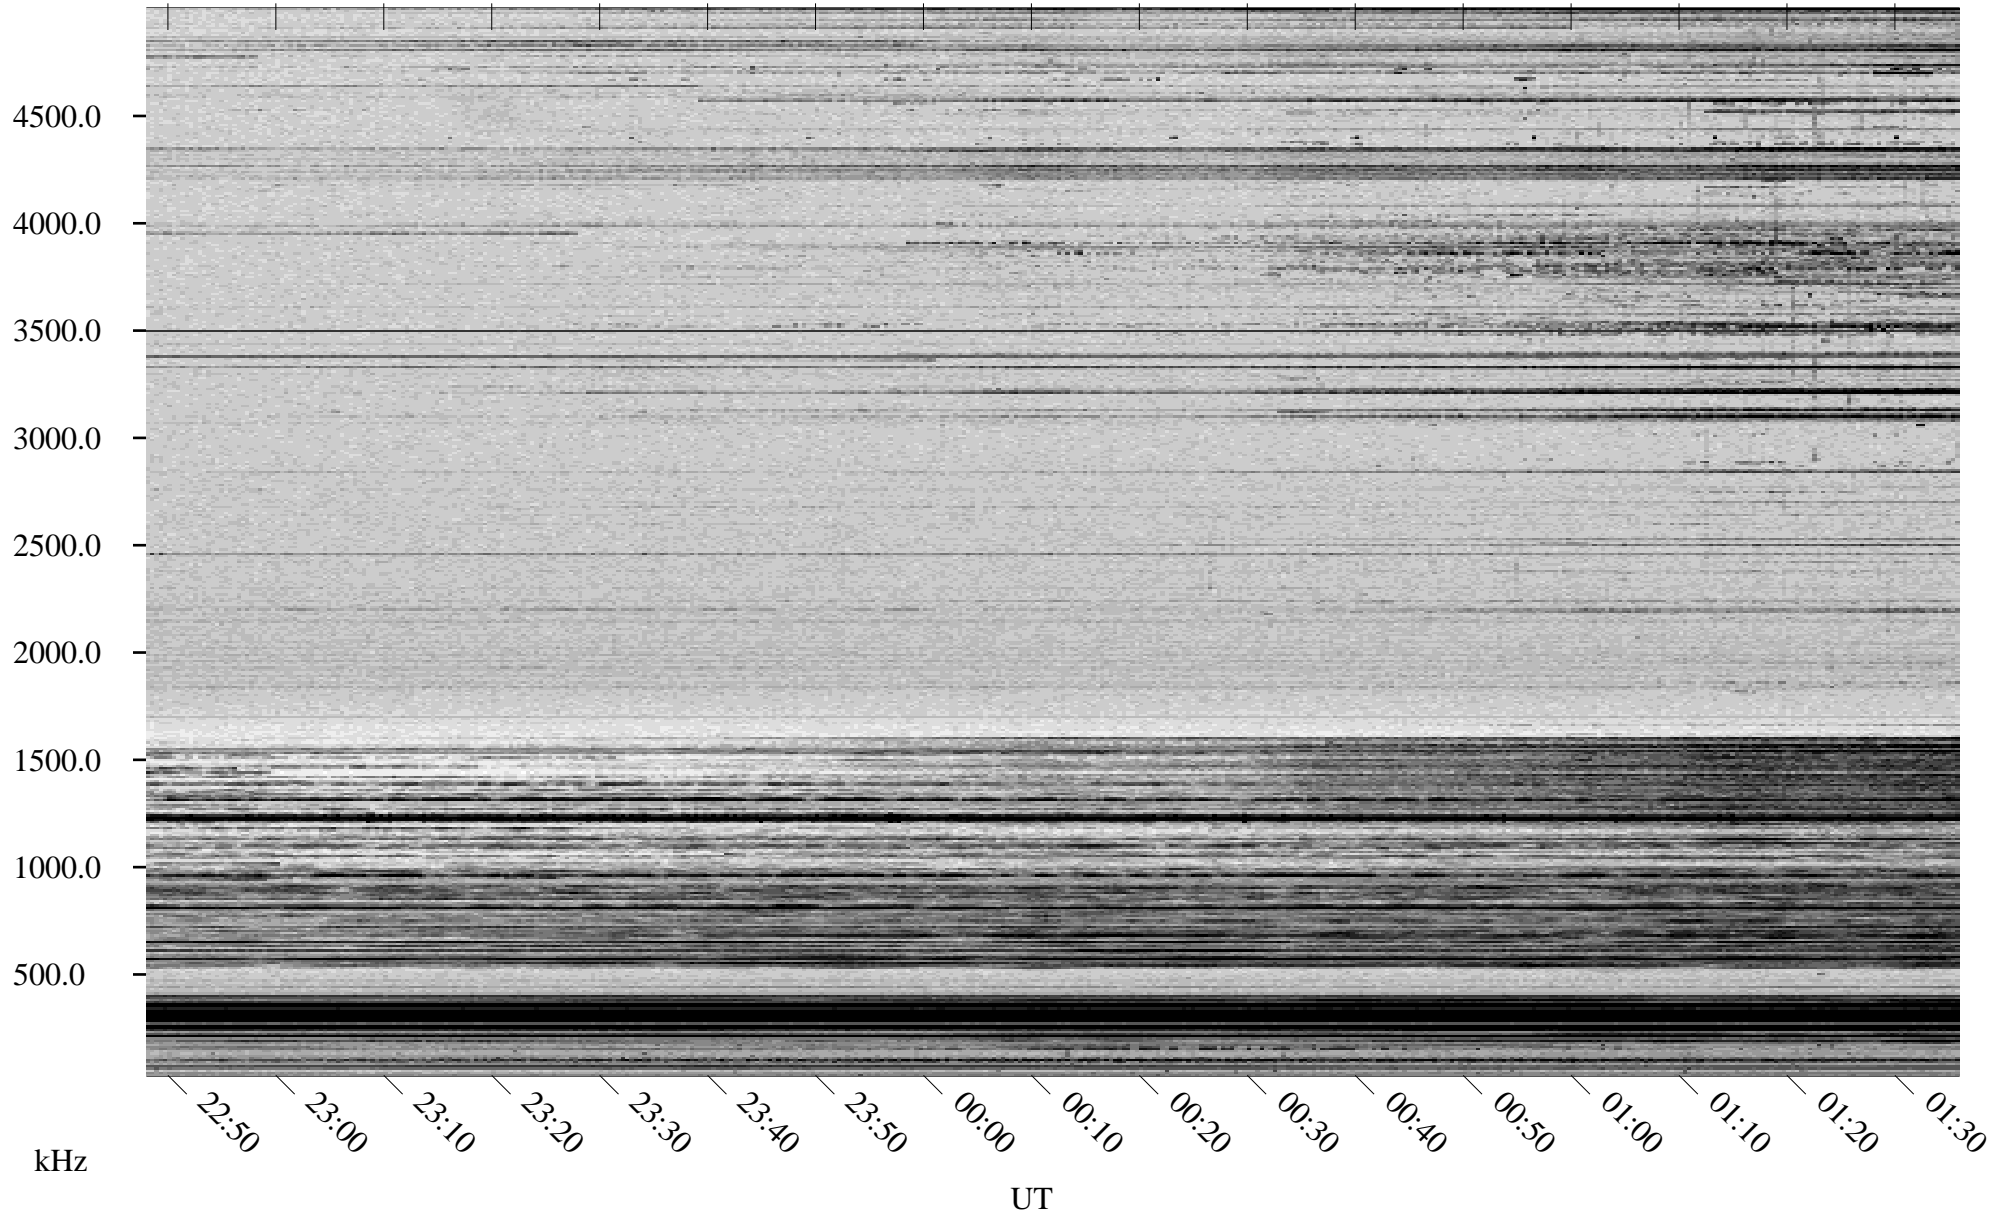

02/06/1998 Churchill, Manitoba

Linear Scale Black = 161 White = 15

ch98037l.r00m max_12

Page 1

02/06/1998 Churchill, Manitoba

Linear Scale Black = 161 White = 15

ch980371.r00m max_12

Page 2

02/07/1998 Churchill, Manitoba

Linear Scale Black = 161 White = 15

ch98037l.r00m max_12

Page 3

02/07/1998 Churchill, Manitoba

Linear Scale Black = 161 White = 15

ch98037l.r00m max_12

Page 4

02/07/1998 Churchill, Manitoba

Linear Scale Black = 161 White = 15

ch980371.r00m max_12

Page 5

02/07/1998 Churchill, Manitoba

Linear Scale Black = 161 White = 15

ch98037l.r00m max_12

Page 6

02/07/1998 Churchill, Manitoba

Linear Scale Black = 161 White = 15

ch98037l.r00m max_12

Page 7

02/07/1998 Churchill, Manitoba

Linear Scale Black = 161 White = 15

ch98037l.r00m max_12

Page 8