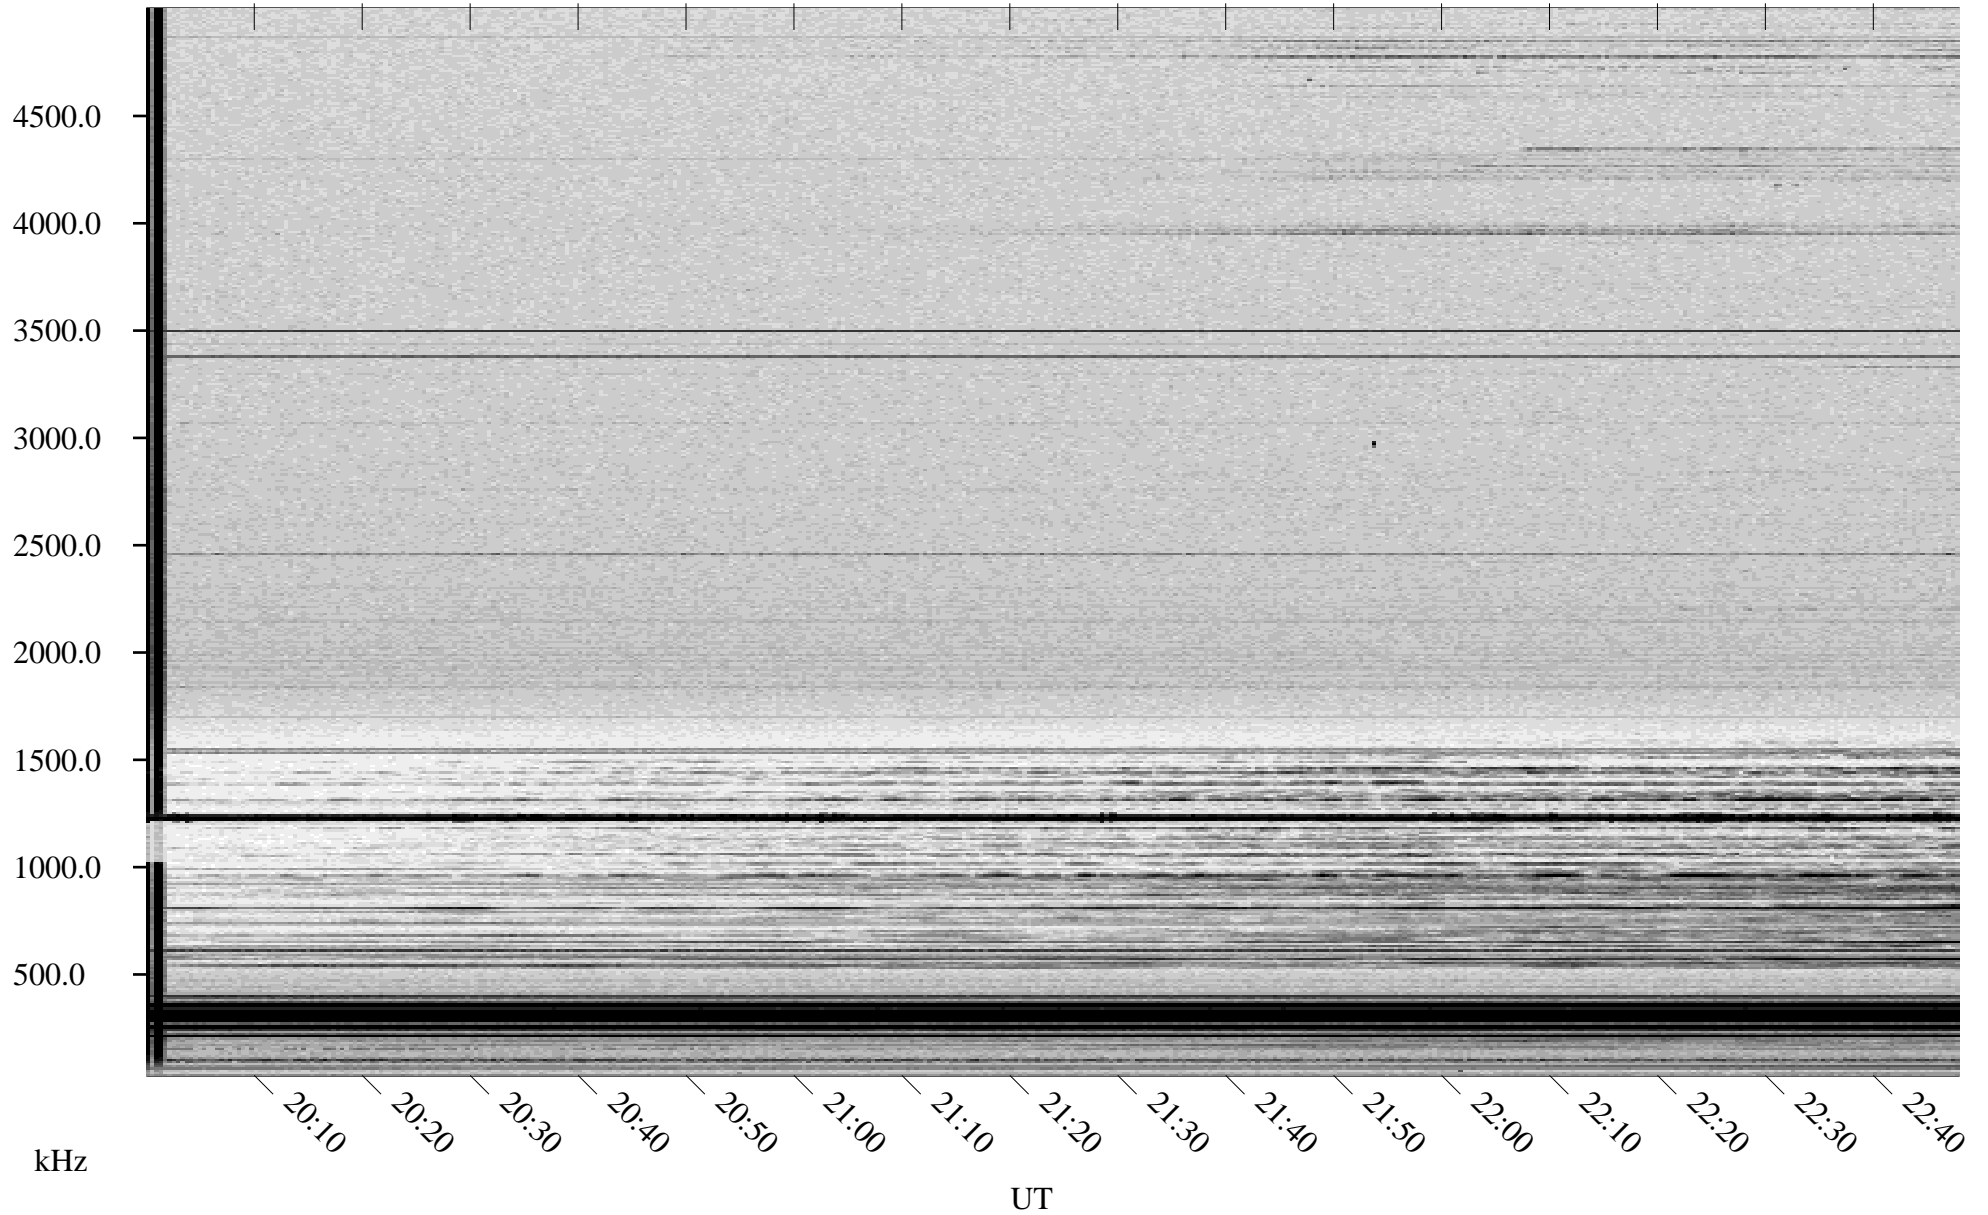

02/06/1998 Churchill, Manitoba

Linear Scale Black = 161 White = 15

ch98037l.r00m max_12

Page 1

02/06/1998 Churchill, Manitoba

Linear Scale Black = 161 White = 15

ch980371.r00m max_12

Page 2

02/07/1998 Churchill, Manitoba

Linear Scale Black = 161 White = 15

ch98037l.r00m max_12

Page 3

02/07/1998 Churchill, Manitoba

Linear Scale Black = 161 White = 15

ch98037l.r00m max_12

Page 4

02/07/1998 Churchill, Manitoba

Linear Scale Black = 161 White = 15

ch980371.r00m max_12

Page 5

02/07/1998 Churchill, Manitoba

Linear Scale Black = 161 White = 15

ch98037l.r00m max_12

Page 6

02/07/1998 Churchill, Manitoba

Linear Scale Black = 161 White = 15

ch98037l.r00m max_12

Page 7

02/07/1998 Churchill, Manitoba

Linear Scale Black = 161 White = 15

ch98037l.r00m max_12

Page 8