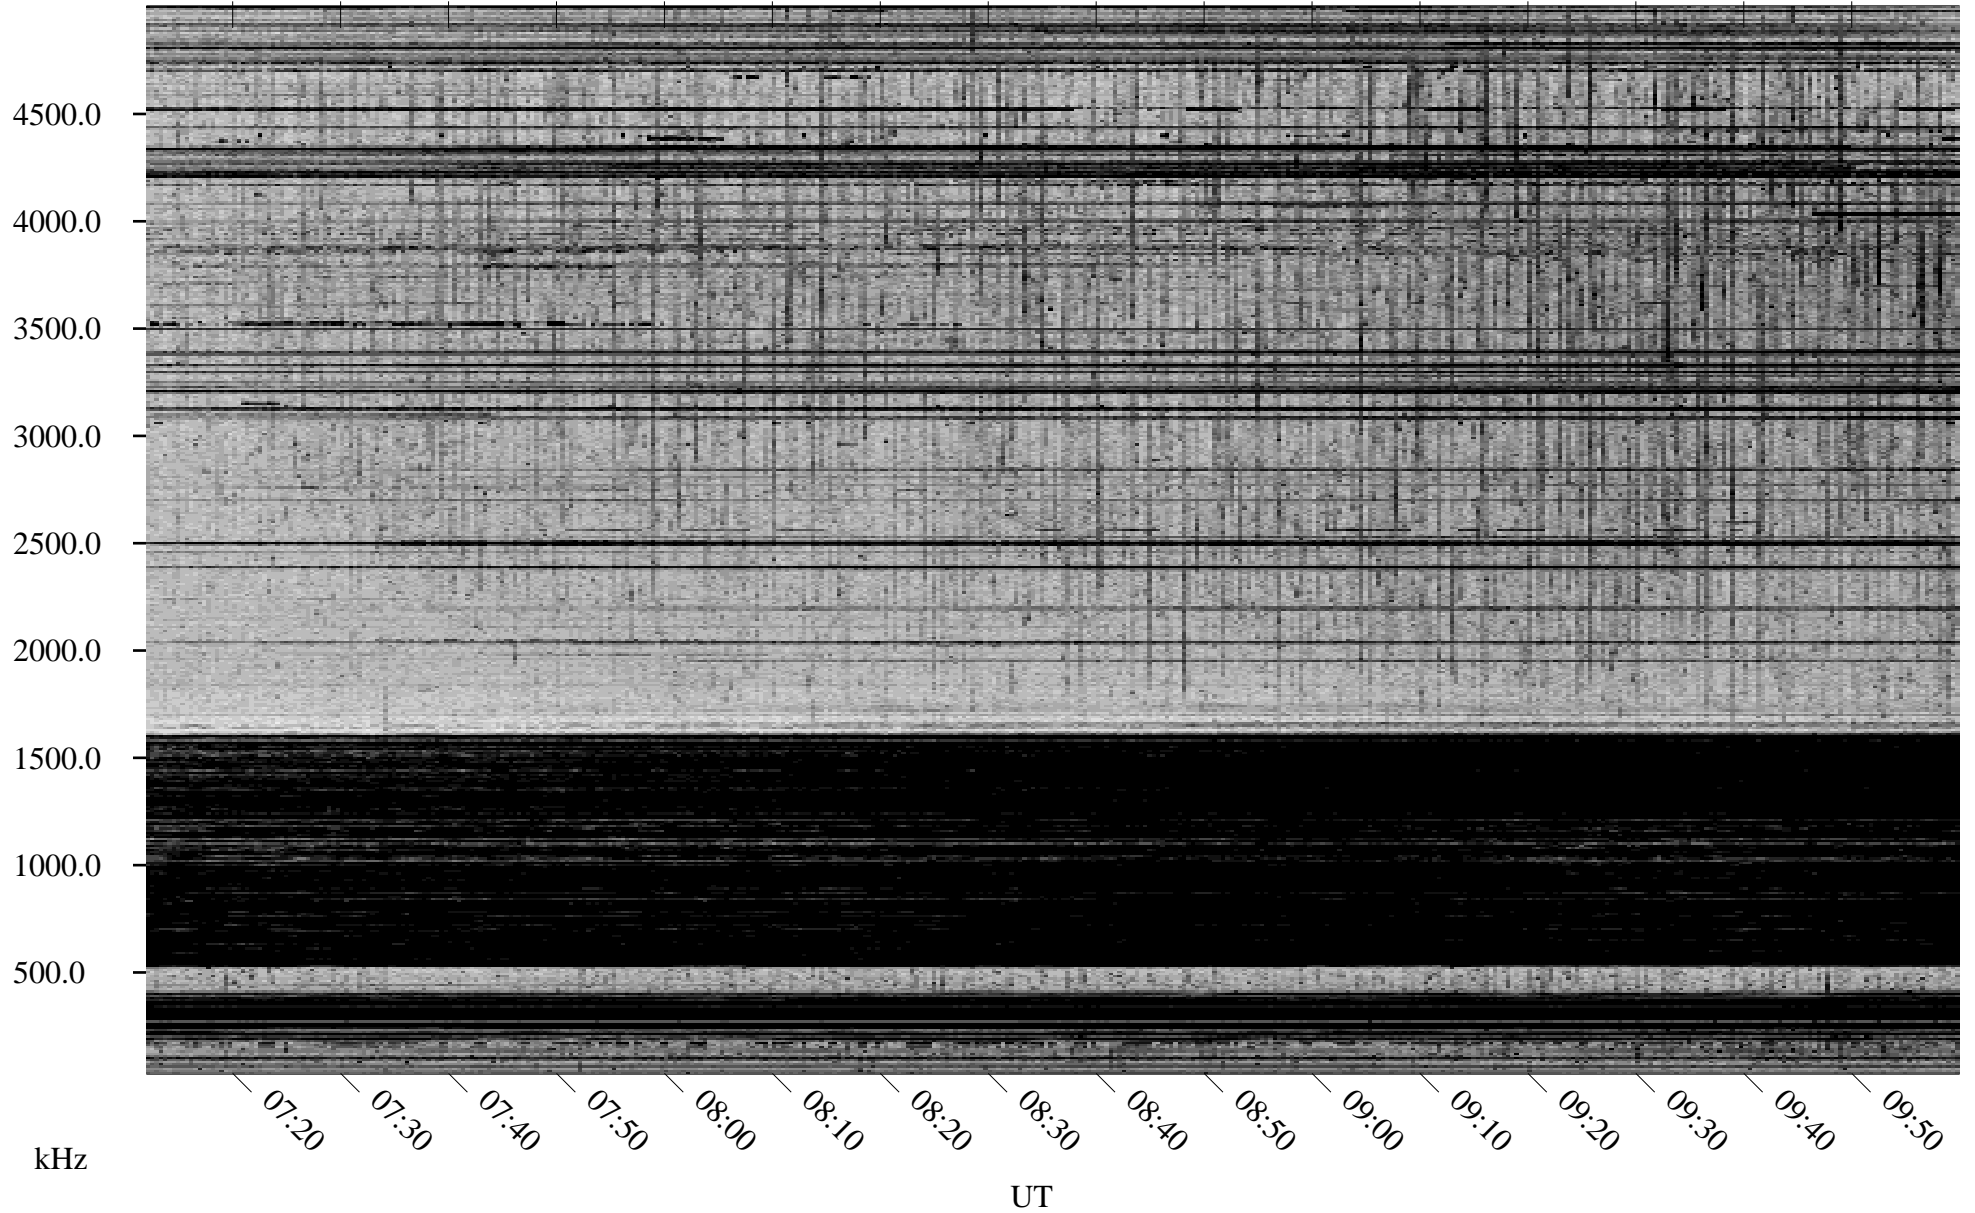

02/06/1998 Churchill, Manitoba

Linear Scale Black = 161 White = 15

ch98037l.r00m max_12

Page 1

02/06/1998 Churchill, Manitoba

Linear Scale Black = 161 White = 15

ch980371.r00m max_12

Page 2

02/07/1998 Churchill, Manitoba

Linear Scale Black = 161 White = 15

ch98037l.r00m max_12

Page 3

02/07/1998 Churchill, Manitoba

Linear Scale Black = 161 White = 15

ch98037l.r00m max_12

Page 4

02/07/1998 Churchill, Manitoba

Linear Scale Black = 161 White = 15

ch980371.r00m max_12

Page 5

02/07/1998 Churchill, Manitoba

Linear Scale Black = 161 White = 15

ch98037l.r00m max_12

Page 6

02/07/1998 Churchill, Manitoba

Linear Scale Black = 161 White = 15

ch98037l.r00m max_12

Page 7

02/07/1998 Churchill, Manitoba

Linear Scale Black = 161 White = 15

ch98037l.r00m max_12

Page 8