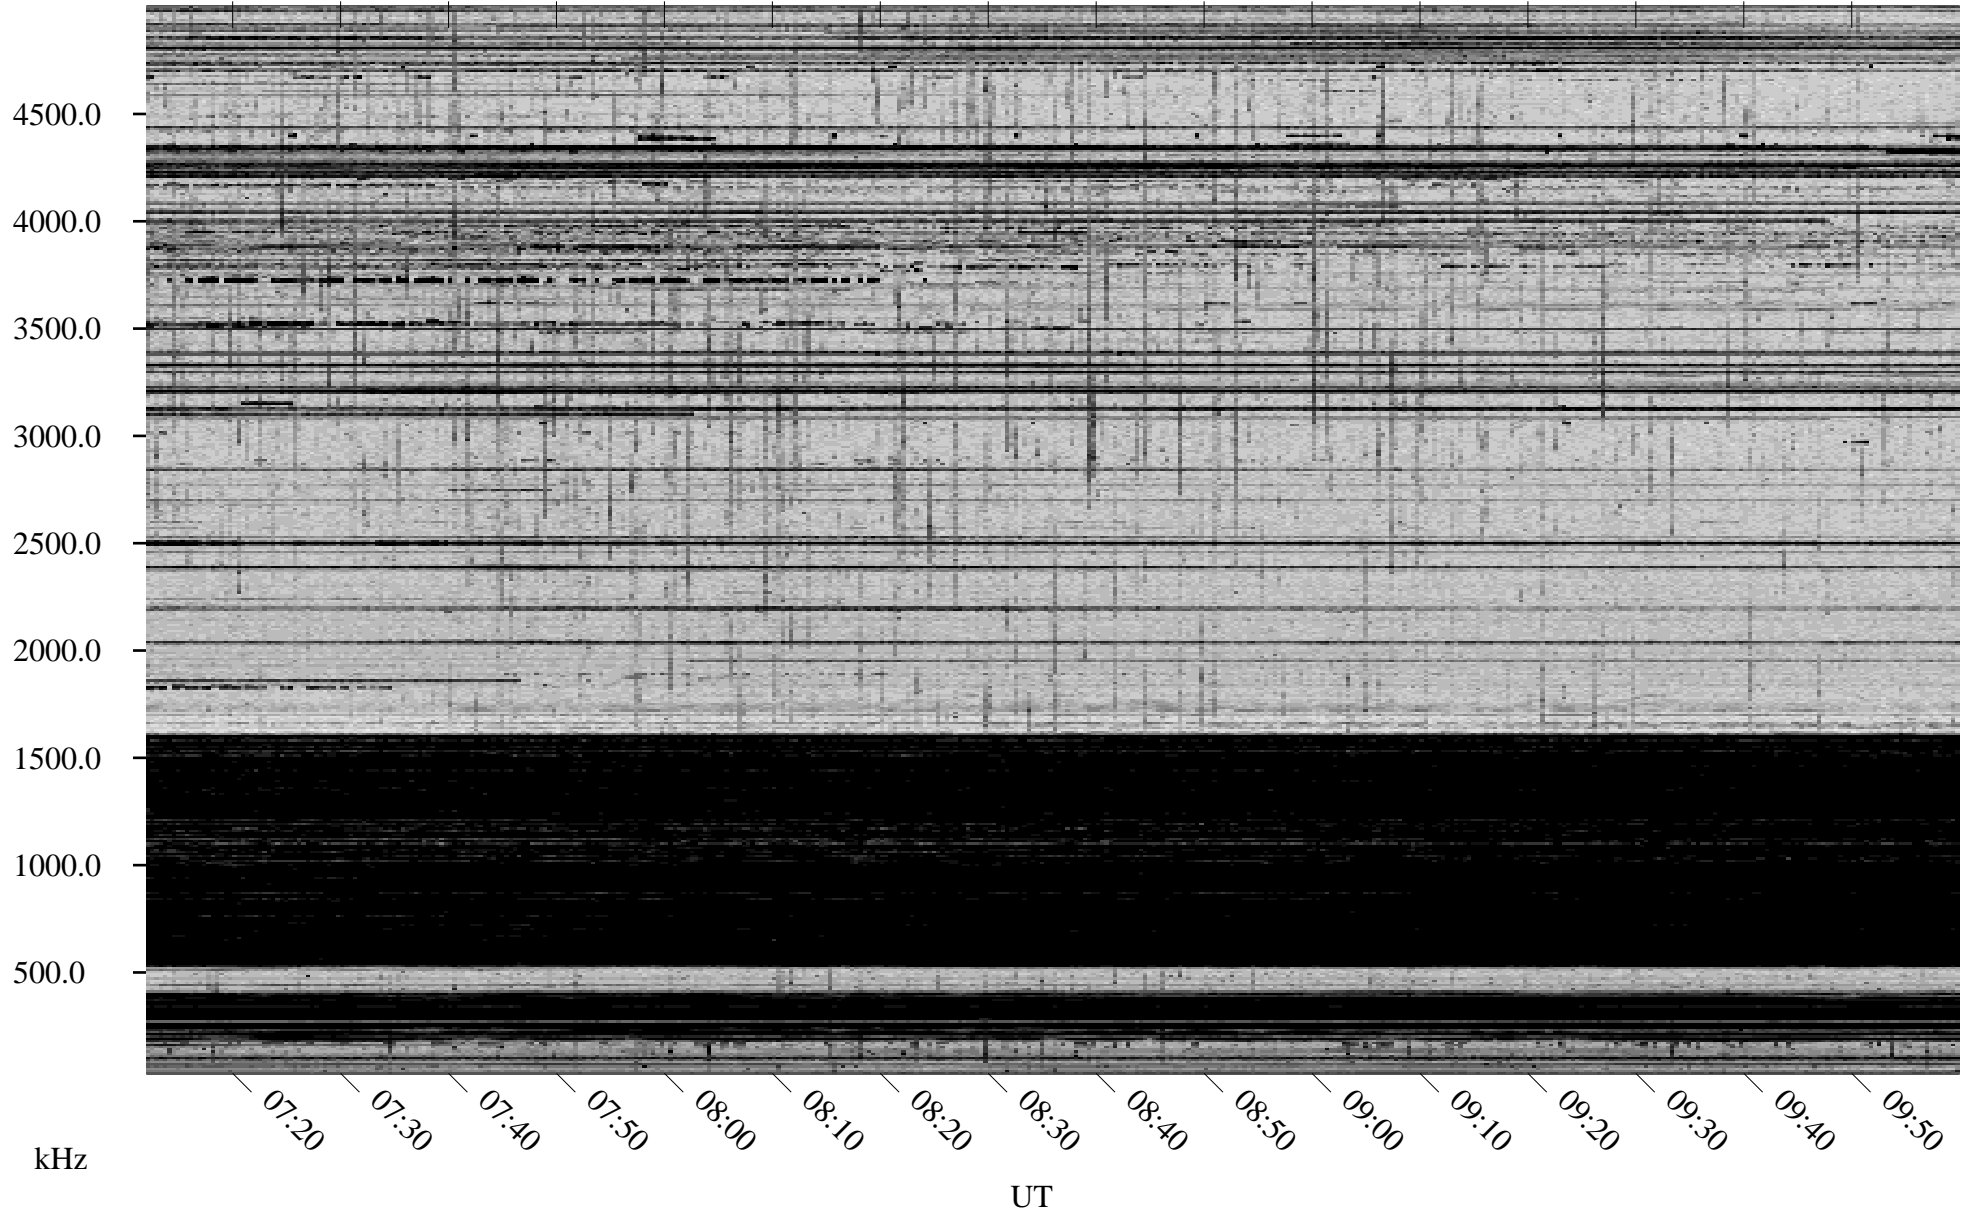

# 02/08/1998 Churchill, Manitoba

Linear Scale    Black = 161    White = 15

ch98038l.r00m max\_12

Page 4

# 02/08/1998 Churchill, Manitoba

Linear Scale    Black = 161    White = 15

ch98038l.r00m max\_12

Page 5

# 02/08/1998 Churchill, Manitoba

Linear Scale    Black = 161    White = 15

ch98038l.r00m max\_12

Page 6