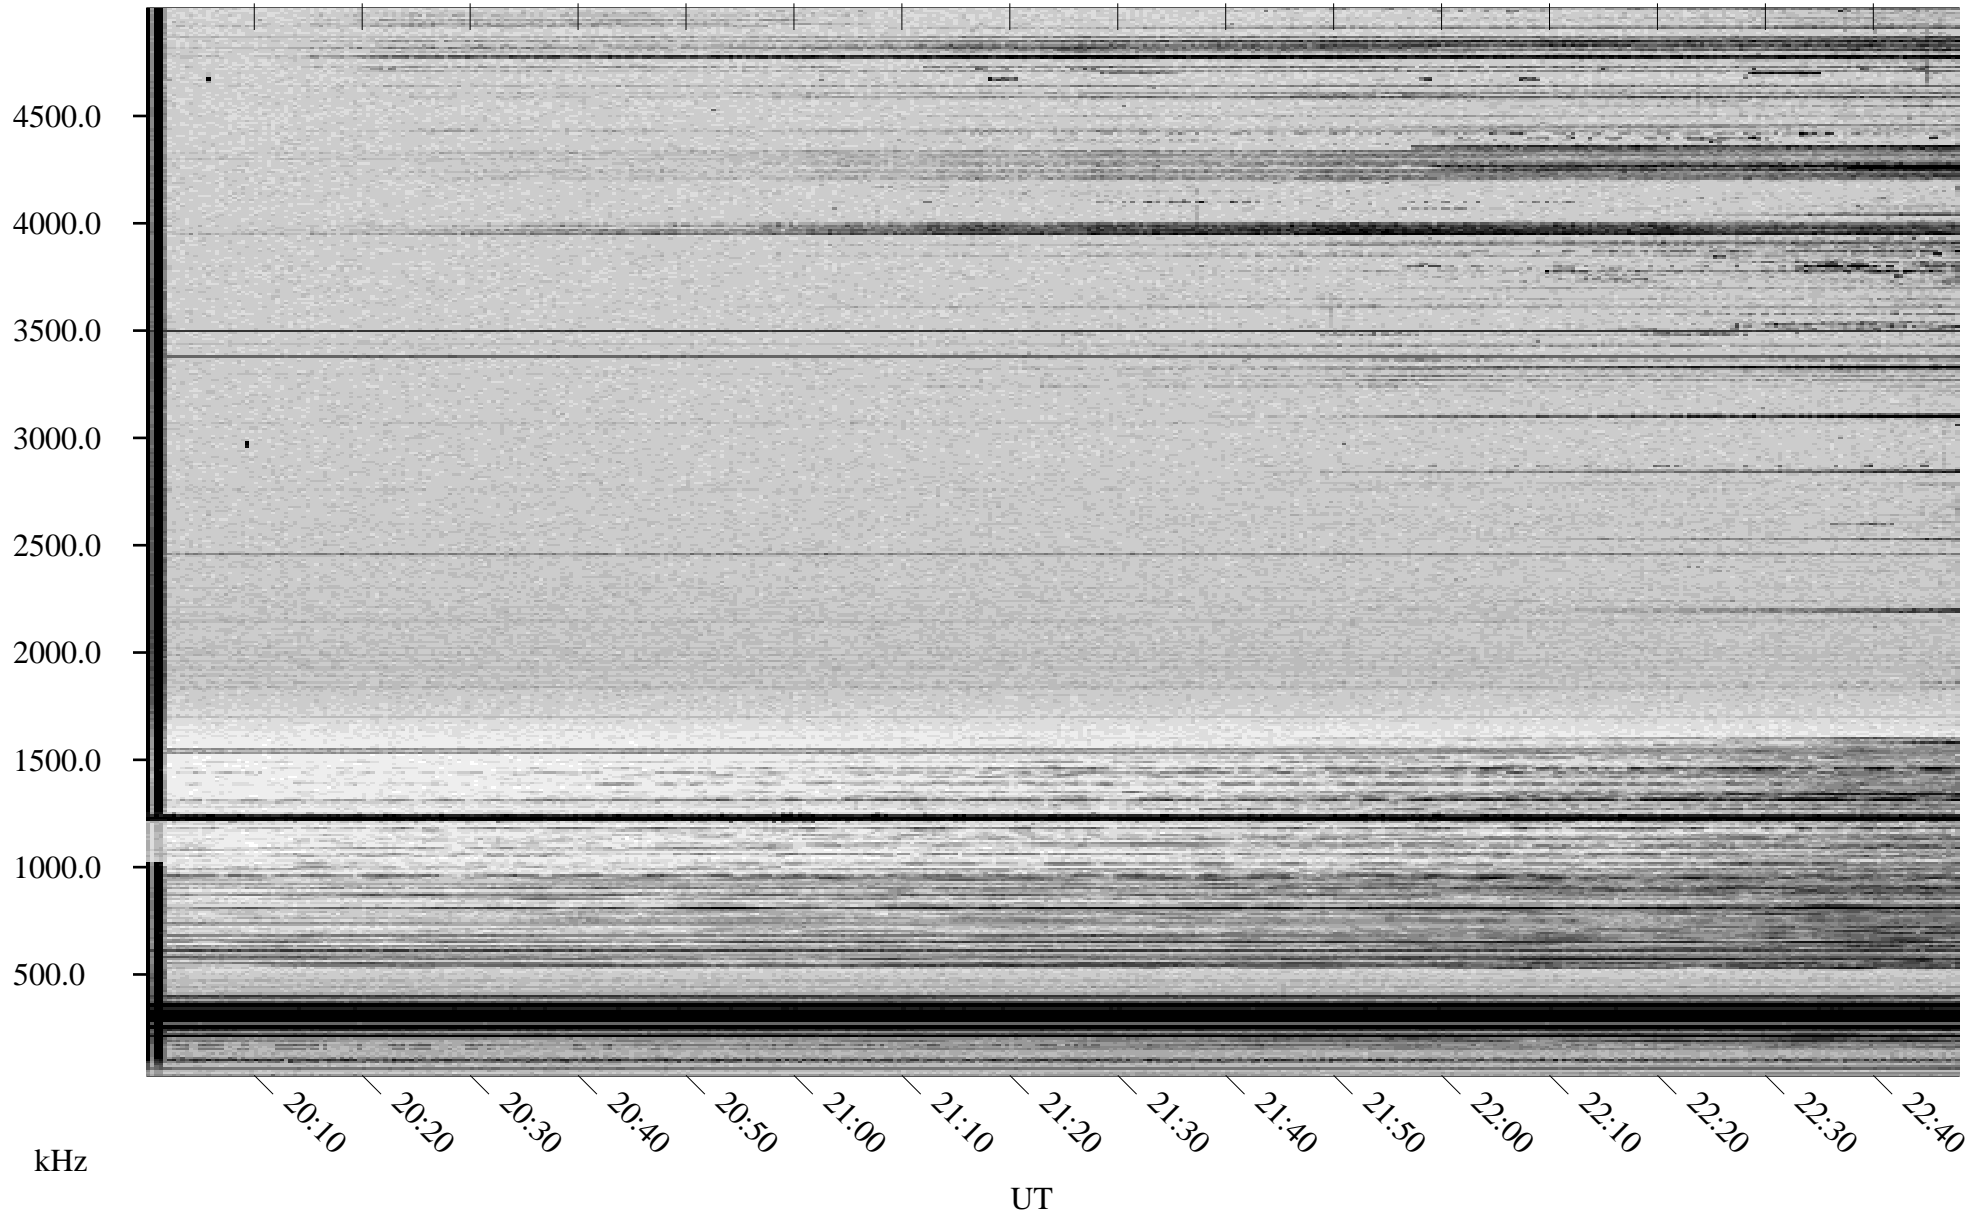

# 02/07/1998 Churchill, Manitoba

Linear Scale    Black = 161    White = 15

ch98038l.r00m max\_12

Page 1

# 02/07/1998 Churchill, Manitoba

Linear Scale    Black = 161    White = 15

ch98038l.r00m max\_12

Page 2

# 02/08/1998 Churchill, Manitoba

Linear Scale    Black = 161    White = 15

ch98038l.r00m max\_12

Page 3

# 02/08/1998 Churchill, Manitoba

Linear Scale    Black = 161    White = 15

ch98038l.r00m max\_12

Page 4