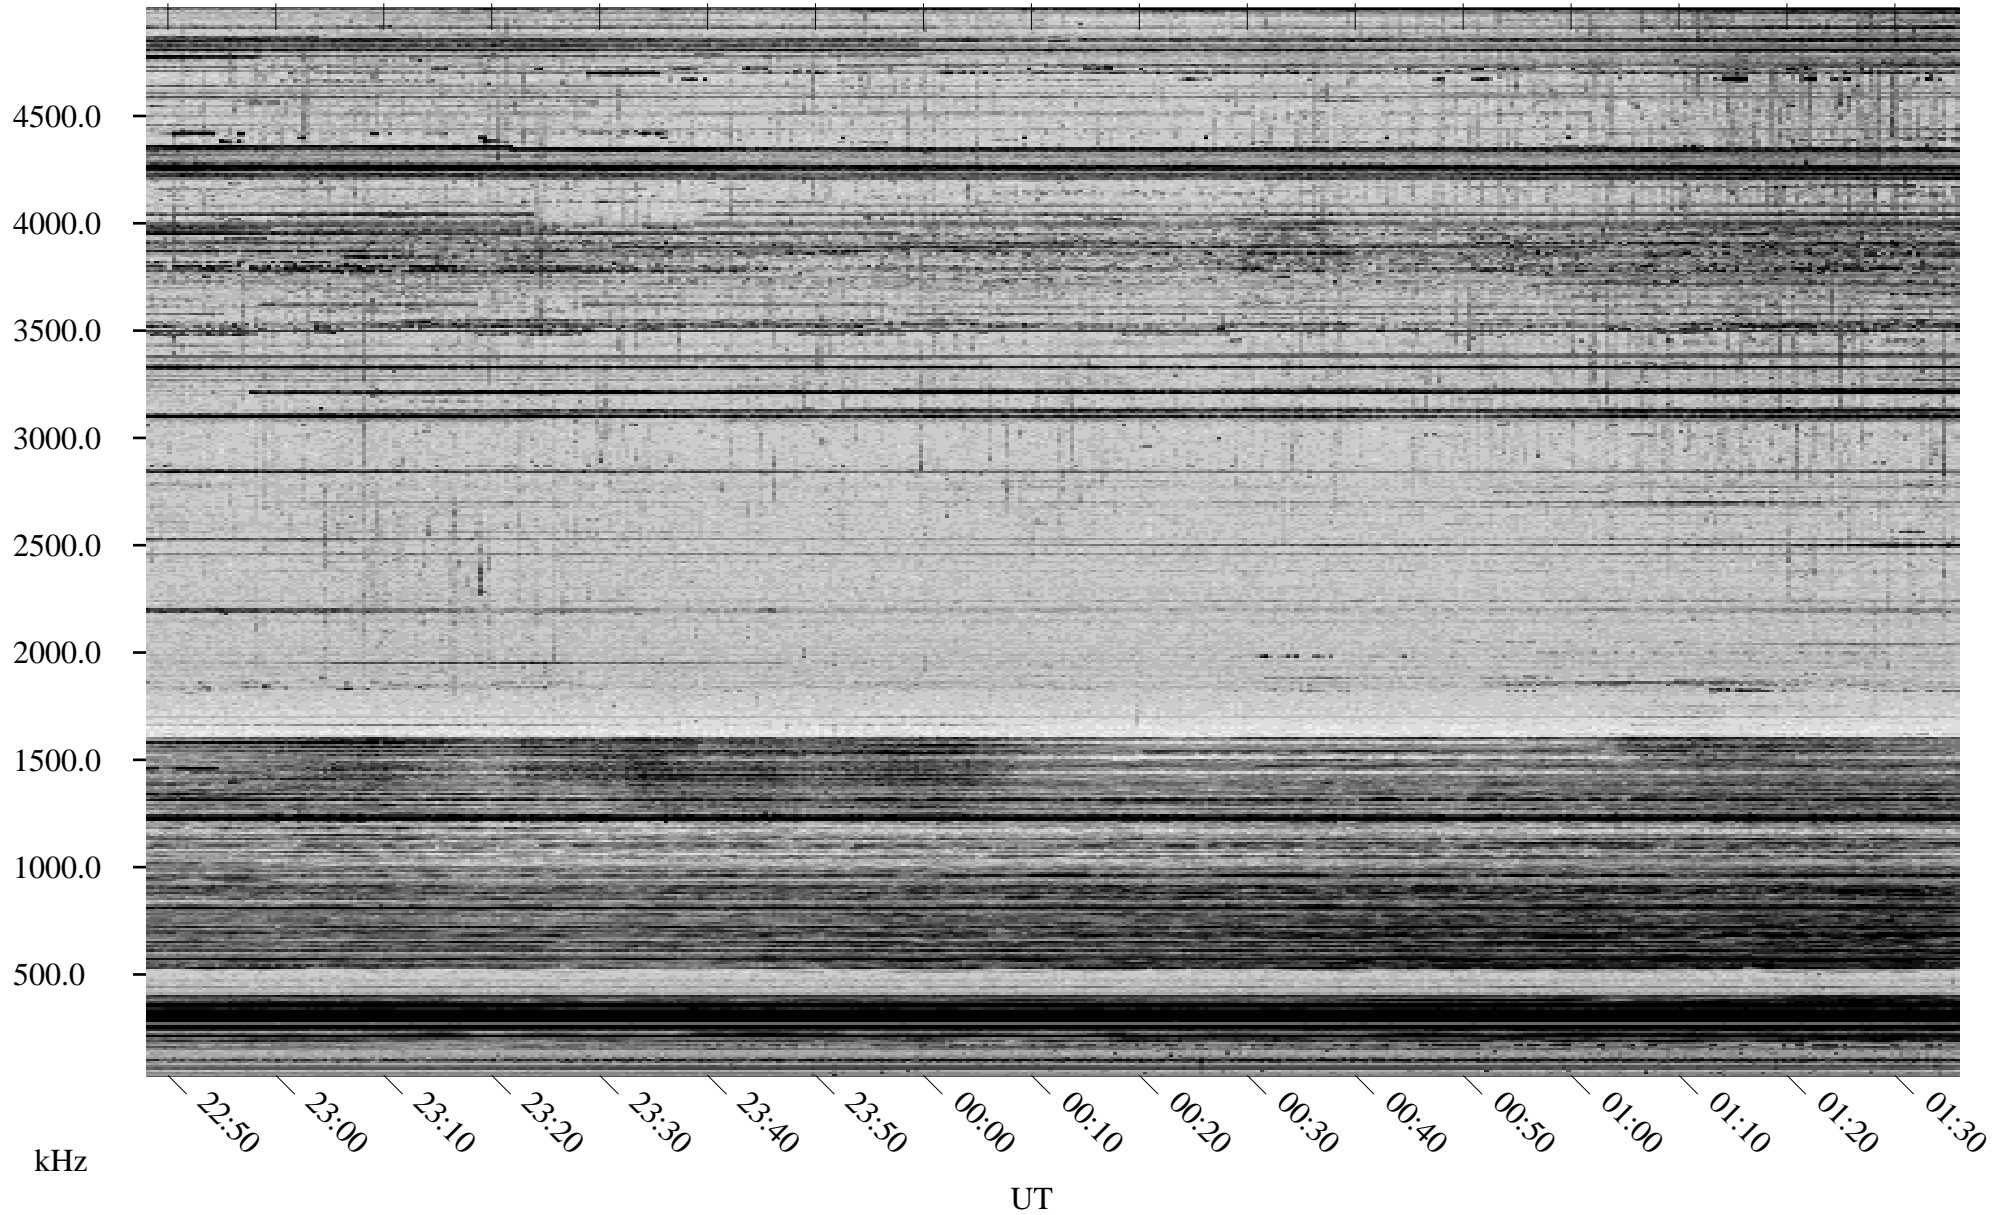

# 02/07/1998 Churchill, Manitoba

Linear Scale    Black = 161    White = 15

ch98038l.r00m max\_12

Page 1

# 02/07/1998 Churchill, Manitoba

Linear Scale    Black = 161    White = 15

ch98038l.r00m max\_12

Page 2

# 02/08/1998 Churchill, Manitoba

Linear Scale    Black = 161    White = 15

ch98038l.r00m max\_12

Page 3

# 02/08/1998 Churchill, Manitoba

Linear Scale    Black = 161    White = 15

ch98038l.r00m max\_12

Page 4