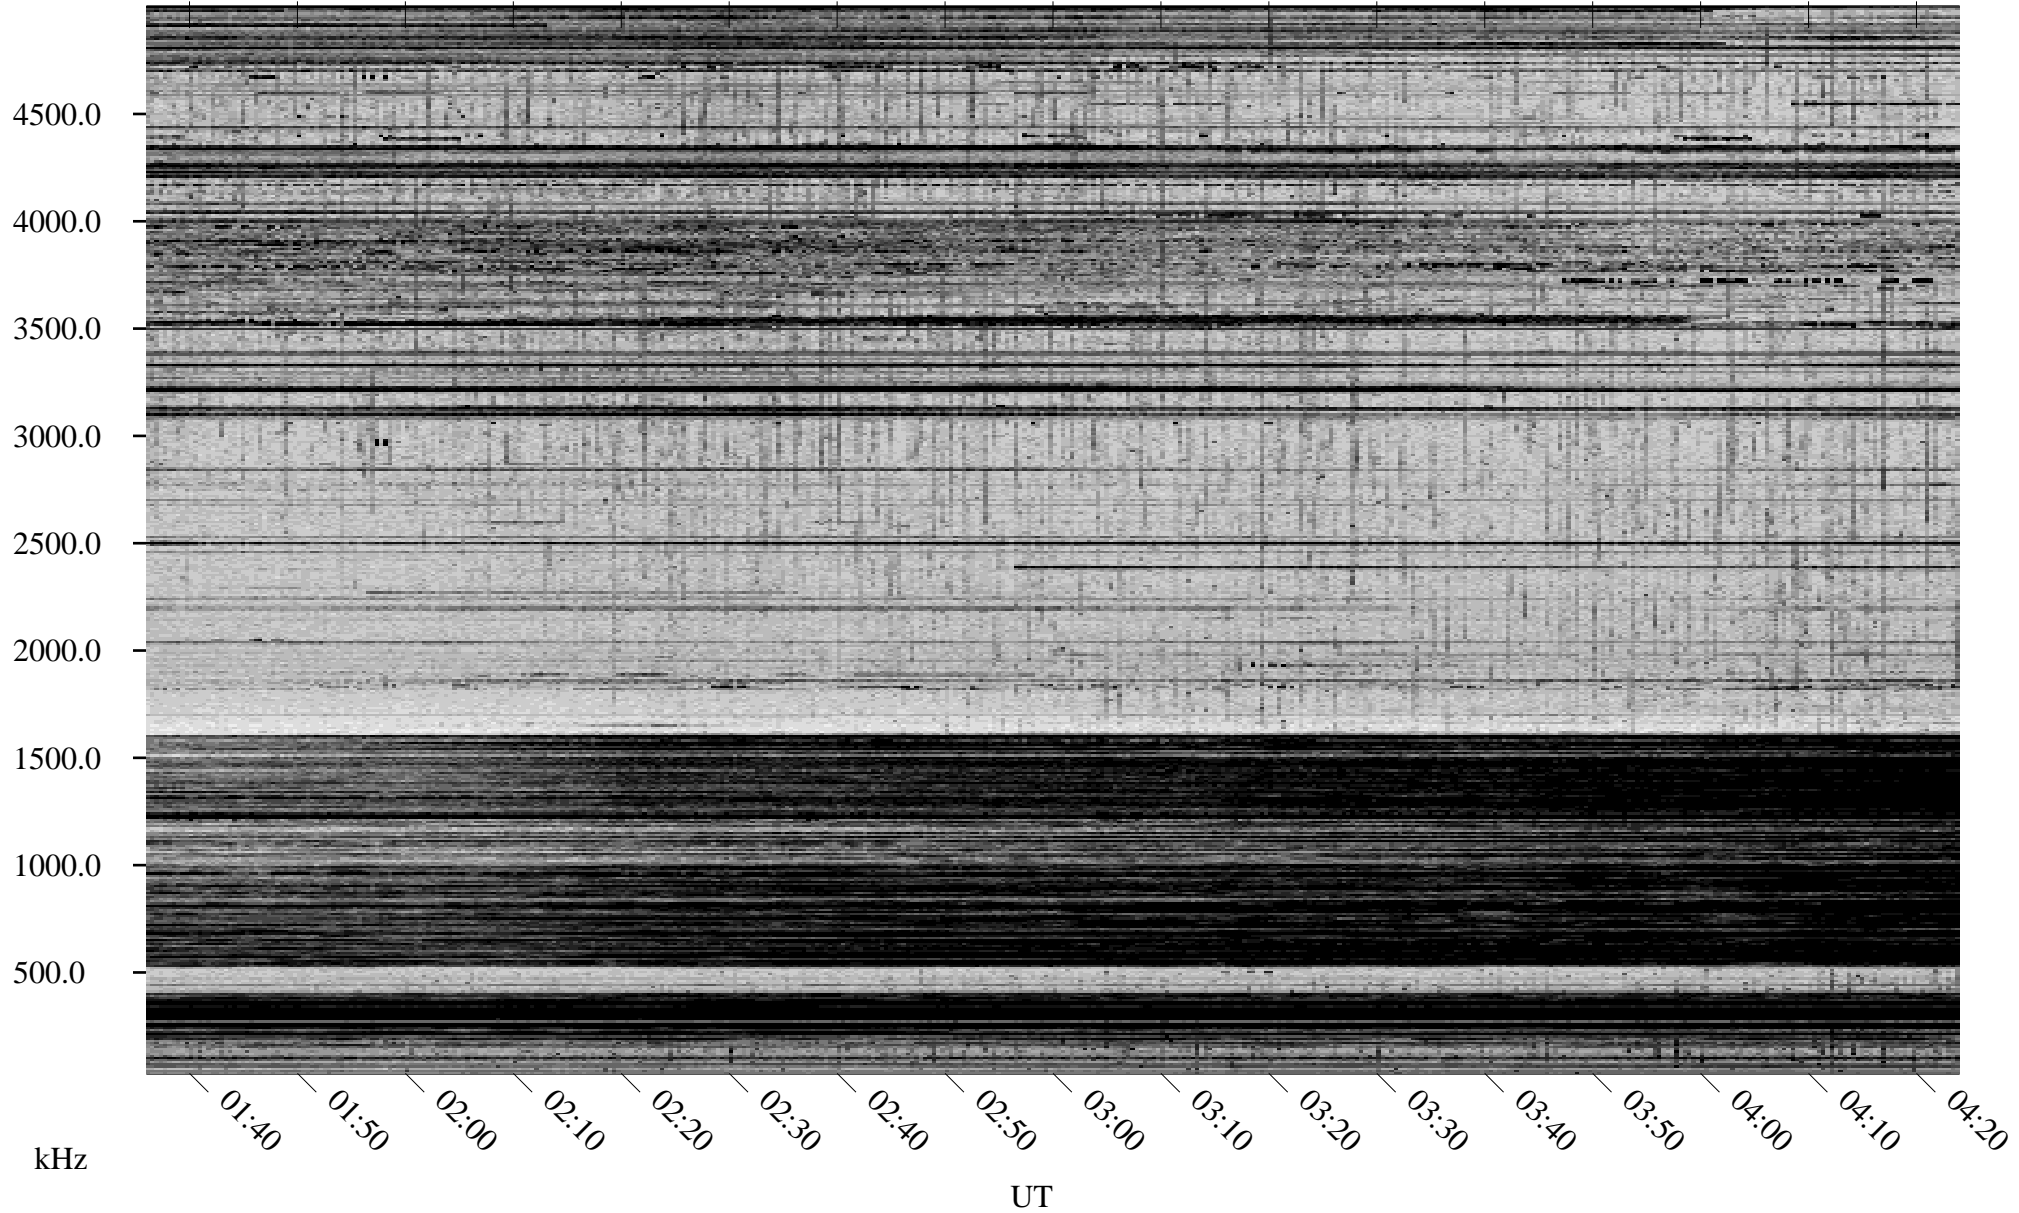

# 02/07/1998 Churchill, Manitoba

Linear Scale    Black = 161    White = 15

ch98038l.r00m max\_12

Page 1

# 02/07/1998 Churchill, Manitoba

Linear Scale    Black = 161    White = 15

ch98038l.r00m max\_12

Page 2

# 02/08/1998 Churchill, Manitoba

Linear Scale    Black = 161    White = 15

ch98038l.r00m max\_12

Page 3

# 02/08/1998 Churchill, Manitoba

Linear Scale    Black = 161    White = 15

ch98038l.r00m max\_12

Page 4