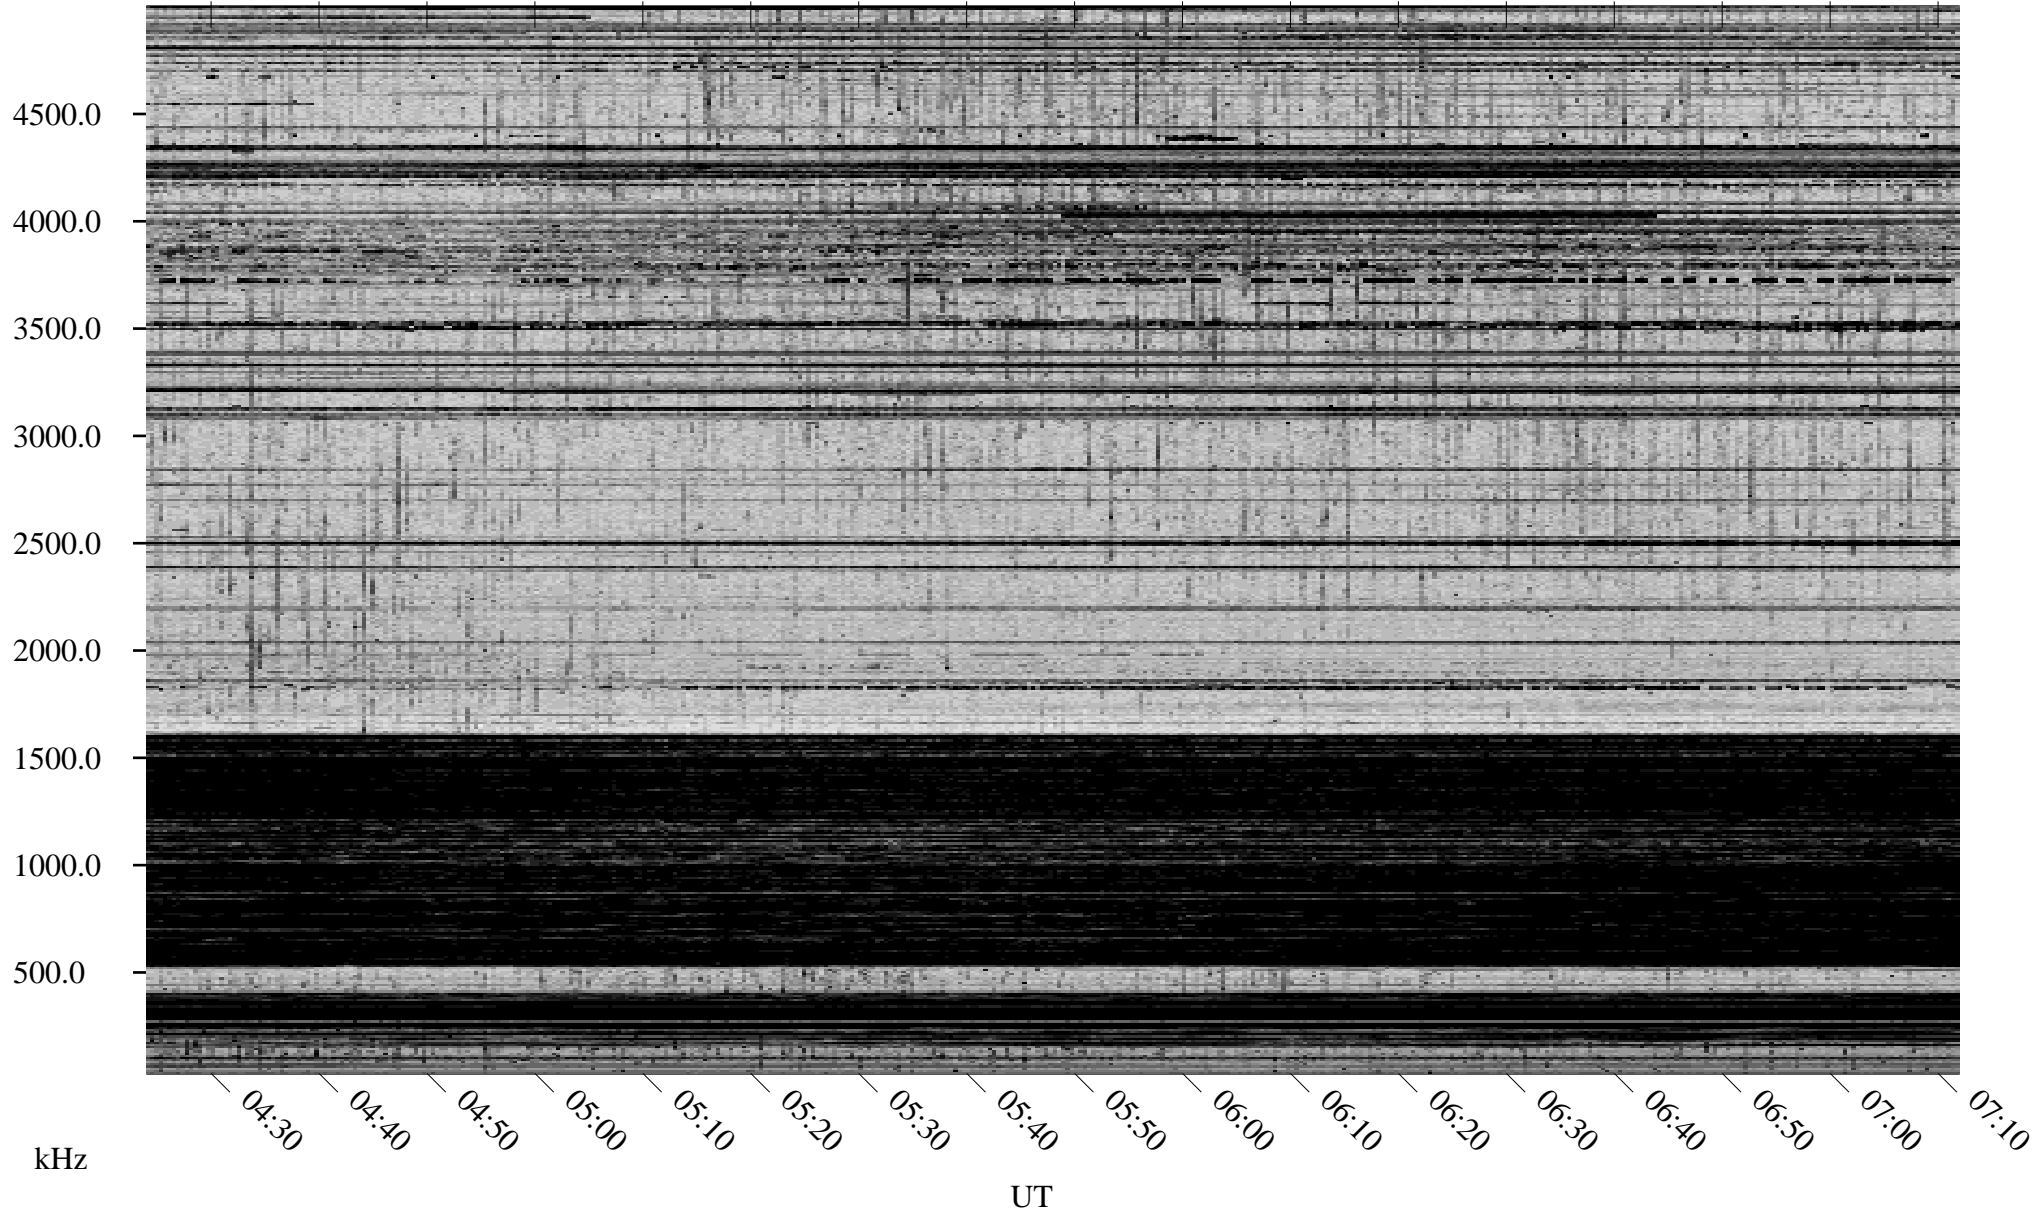

# 02/07/1998 Churchill, Manitoba

Linear Scale    Black = 161    White = 15

ch98038l.r00m max\_12

Page 1

# 02/07/1998 Churchill, Manitoba

Linear Scale    Black = 161    White = 15

ch98038l.r00m max\_12

Page 2

# 02/08/1998 Churchill, Manitoba

Linear Scale    Black = 161    White = 15

ch98038l.r00m max\_12

Page 3

# 02/08/1998 Churchill, Manitoba

Linear Scale    Black = 161    White = 15

ch98038l.r00m max\_12

Page 4