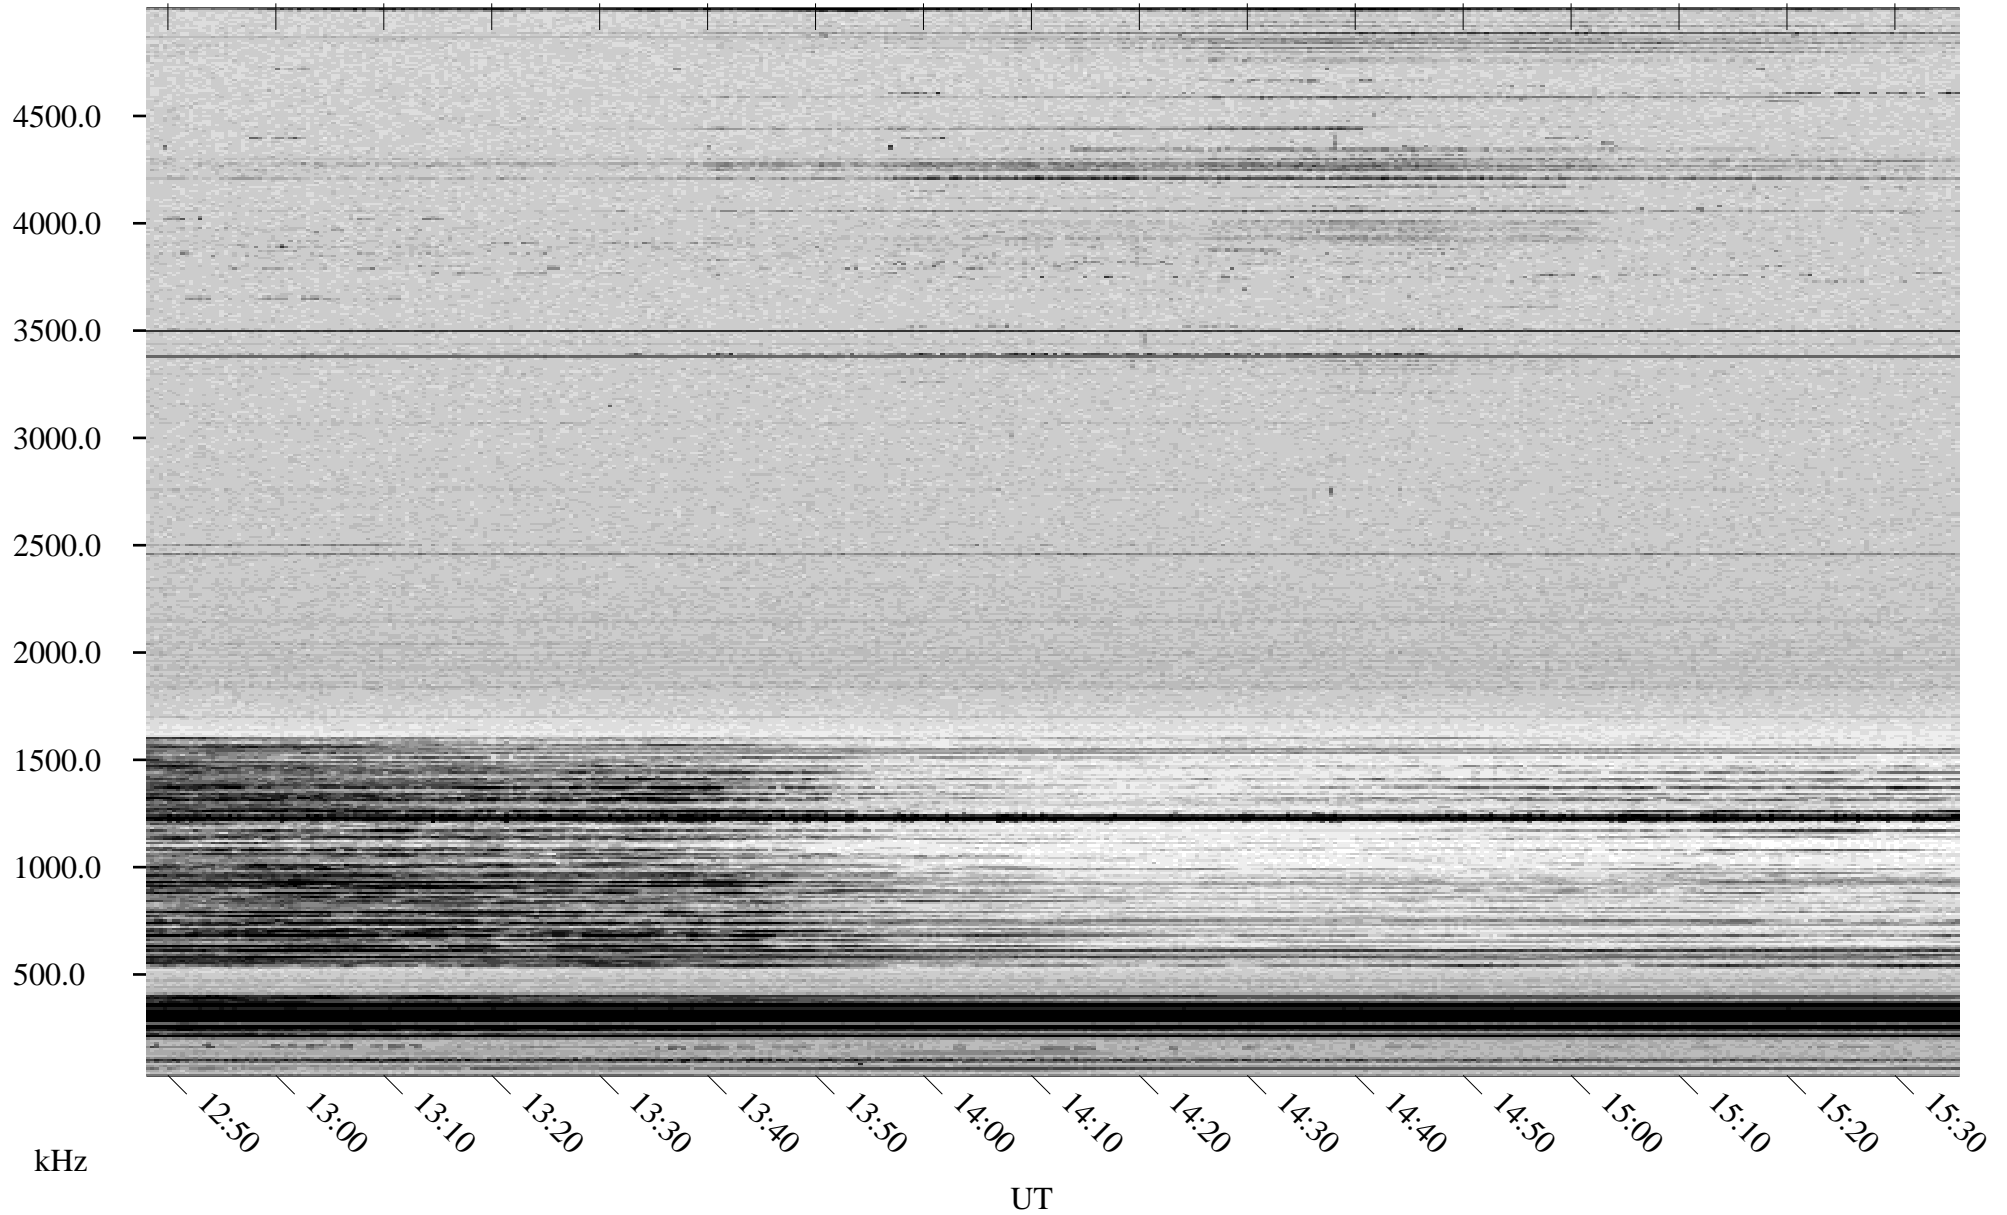

# 02/08/1998 Churchill, Manitoba

Linear Scale    Black = 161    White = 15

ch98038l.r00m max\_12

Page 6

# 02/08/1998 Churchill, Manitoba

Linear Scale    Black = 161    White = 15

ch98038l.r00m max\_12

Page 7

# 02/08/1998 Churchill, Manitoba

Linear Scale    Black = 161    White = 15

ch98038l.r00m max\_12

Page 8