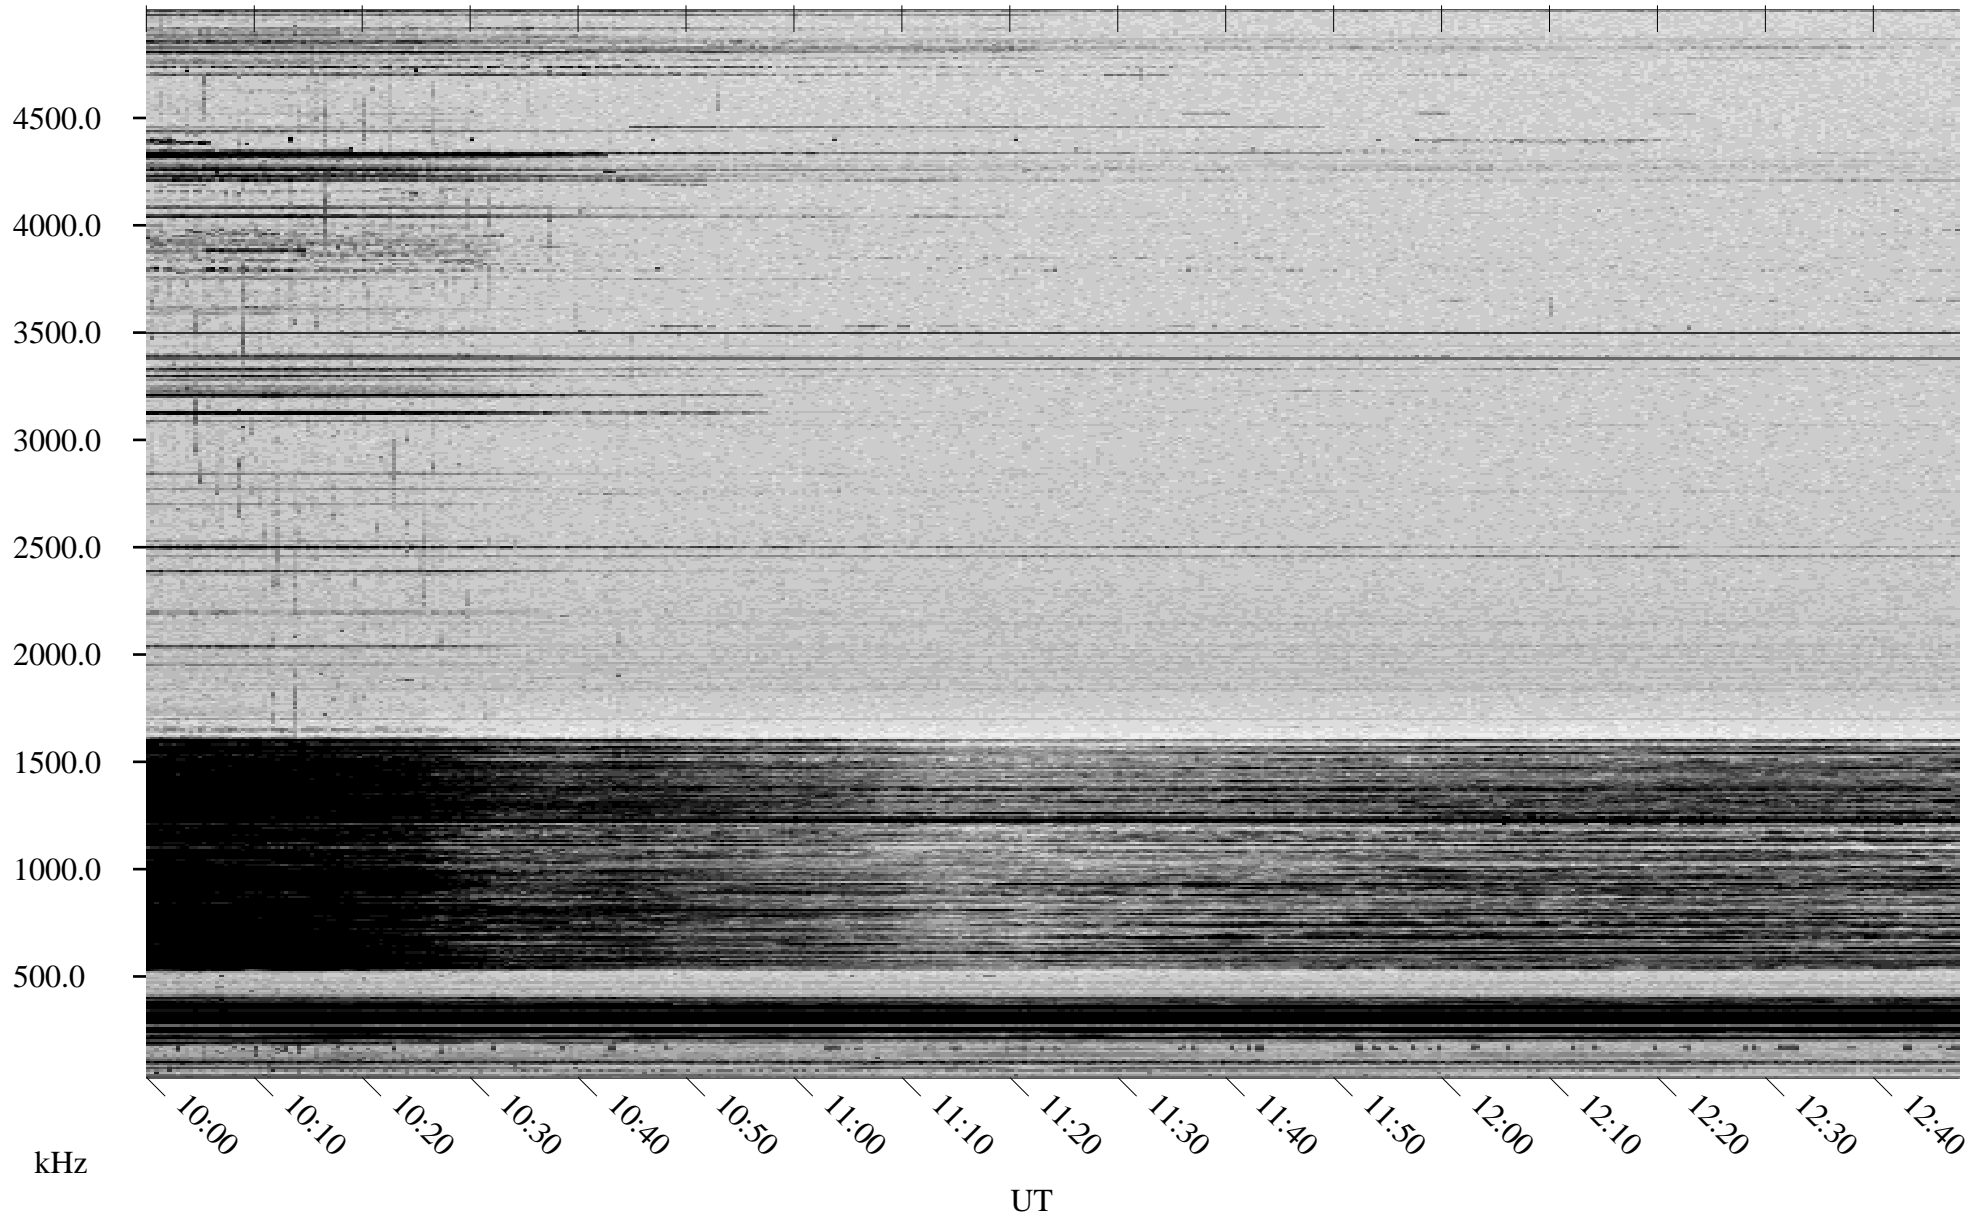

# 02/08/1998 Churchill, Manitoba

Linear Scale    Black = 161    White = 15

ch98038l.r00m max\_12

Page 5

# 02/08/1998 Churchill, Manitoba

Linear Scale    Black = 161    White = 15

ch98038l.r00m max\_12

Page 6

# 02/08/1998 Churchill, Manitoba

Linear Scale    Black = 161    White = 15

ch98038l.r00m max\_12

Page 7