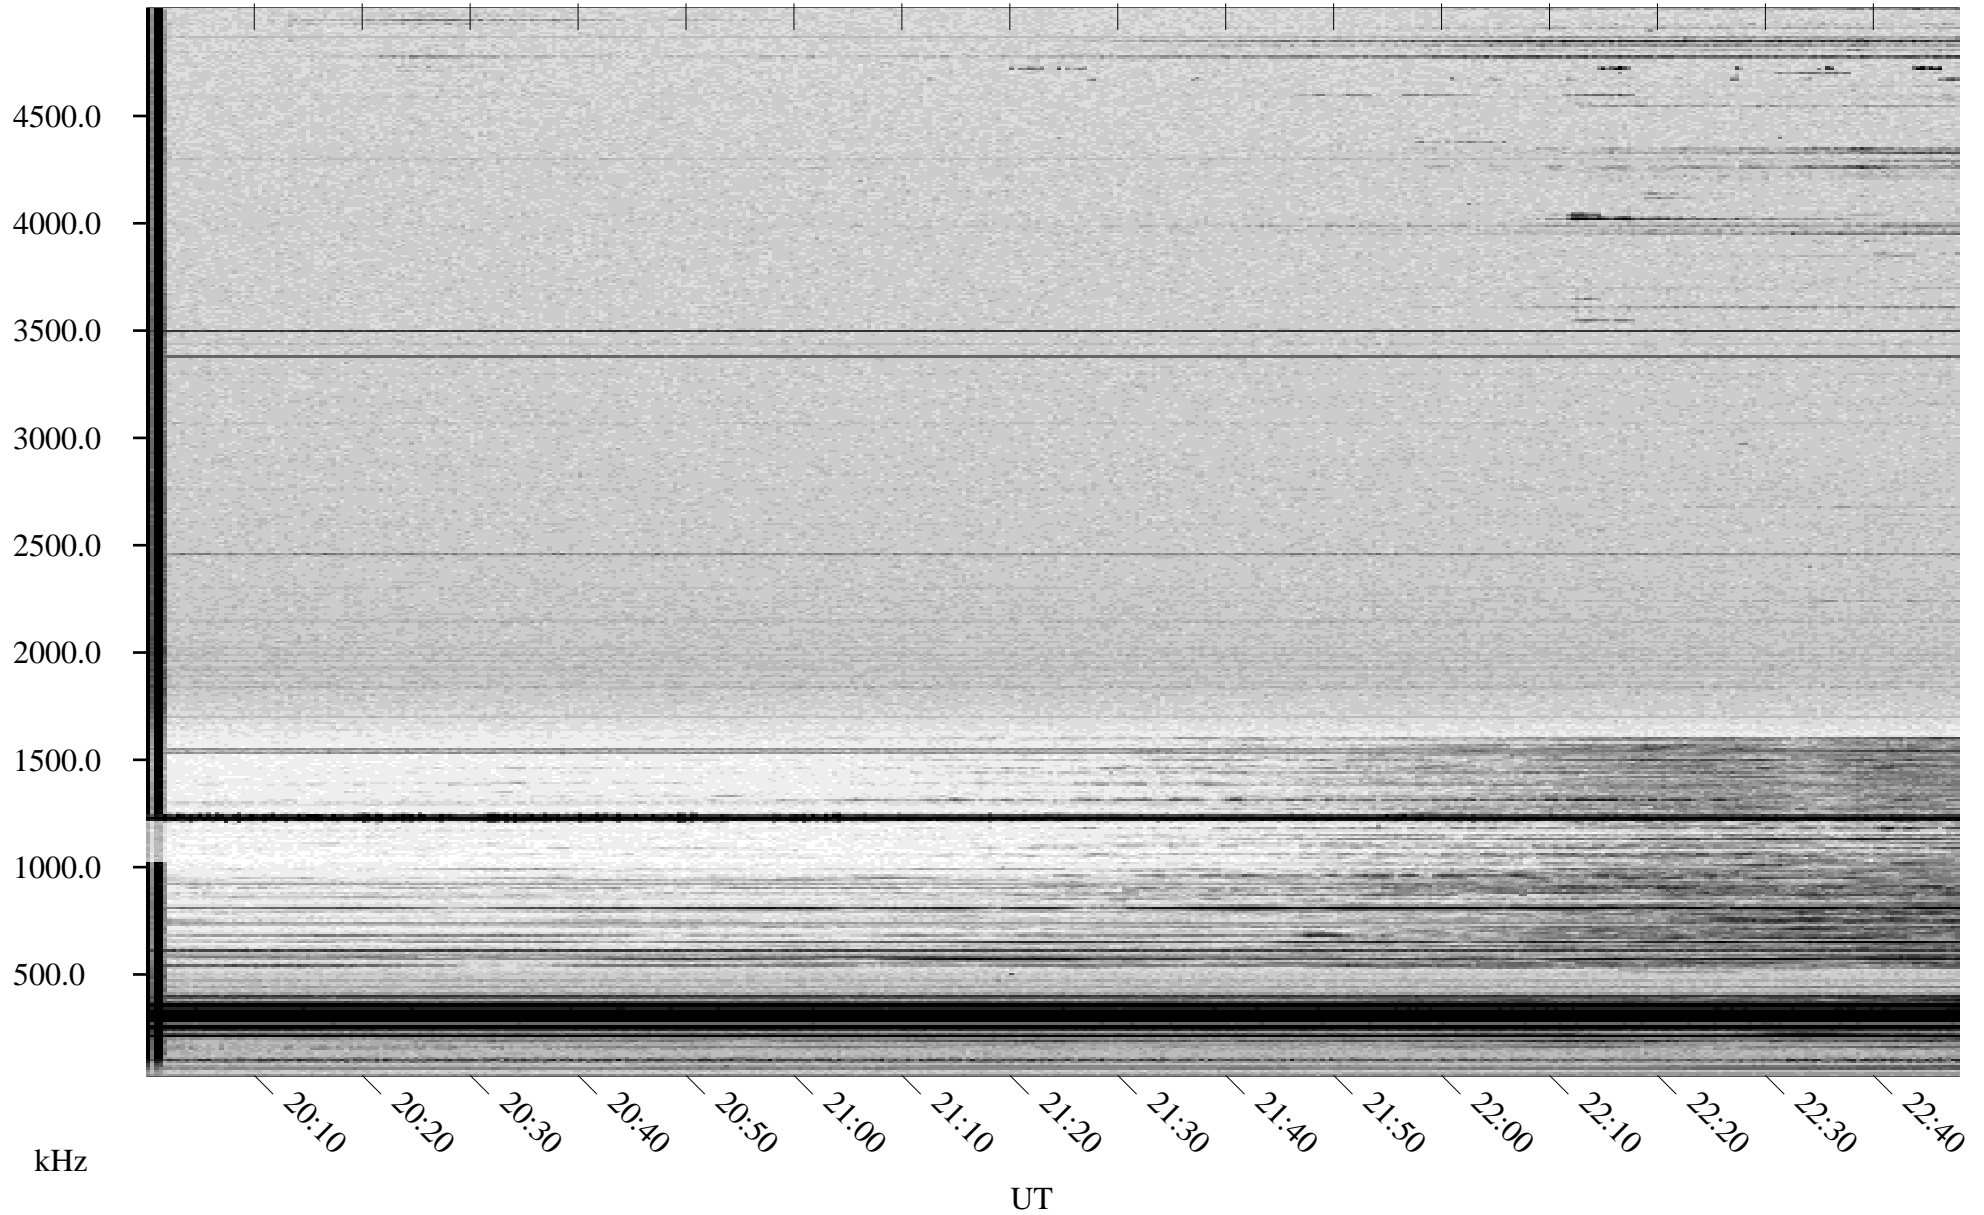

02/08/1998 Churchill, Manitoba

Linear Scale Black = 161 White = 15

ch98039l.r00m max_12

Page 1

02/08/1998 Churchill, Manitoba

Linear Scale Black = 161 White = 15

ch98039l.r00m max_12

Page 2

02/09/1998 Churchill, Manitoba

Linear Scale Black = 161 White = 15

ch98039l.r00m max_12

Page 3

02/09/1998 Churchill, Manitoba

Linear Scale Black = 161 White = 15

ch98039l.r00m max_12

Page 4

02/09/1998 Churchill, Manitoba

Linear Scale Black = 161 White = 15

ch98039l.r00m max_12

Page 5

02/09/1998 Churchill, Manitoba

Linear Scale Black = 161 White = 15

ch98039l.r00m max_12

Page 6

02/09/1998 Churchill, Manitoba

Linear Scale Black = 161 White = 15

ch98039l.r00m max_12

Page 7

02/09/1998 Churchill, Manitoba

Linear Scale Black = 161 White = 15

ch98039l.r00m max_12

Page 8