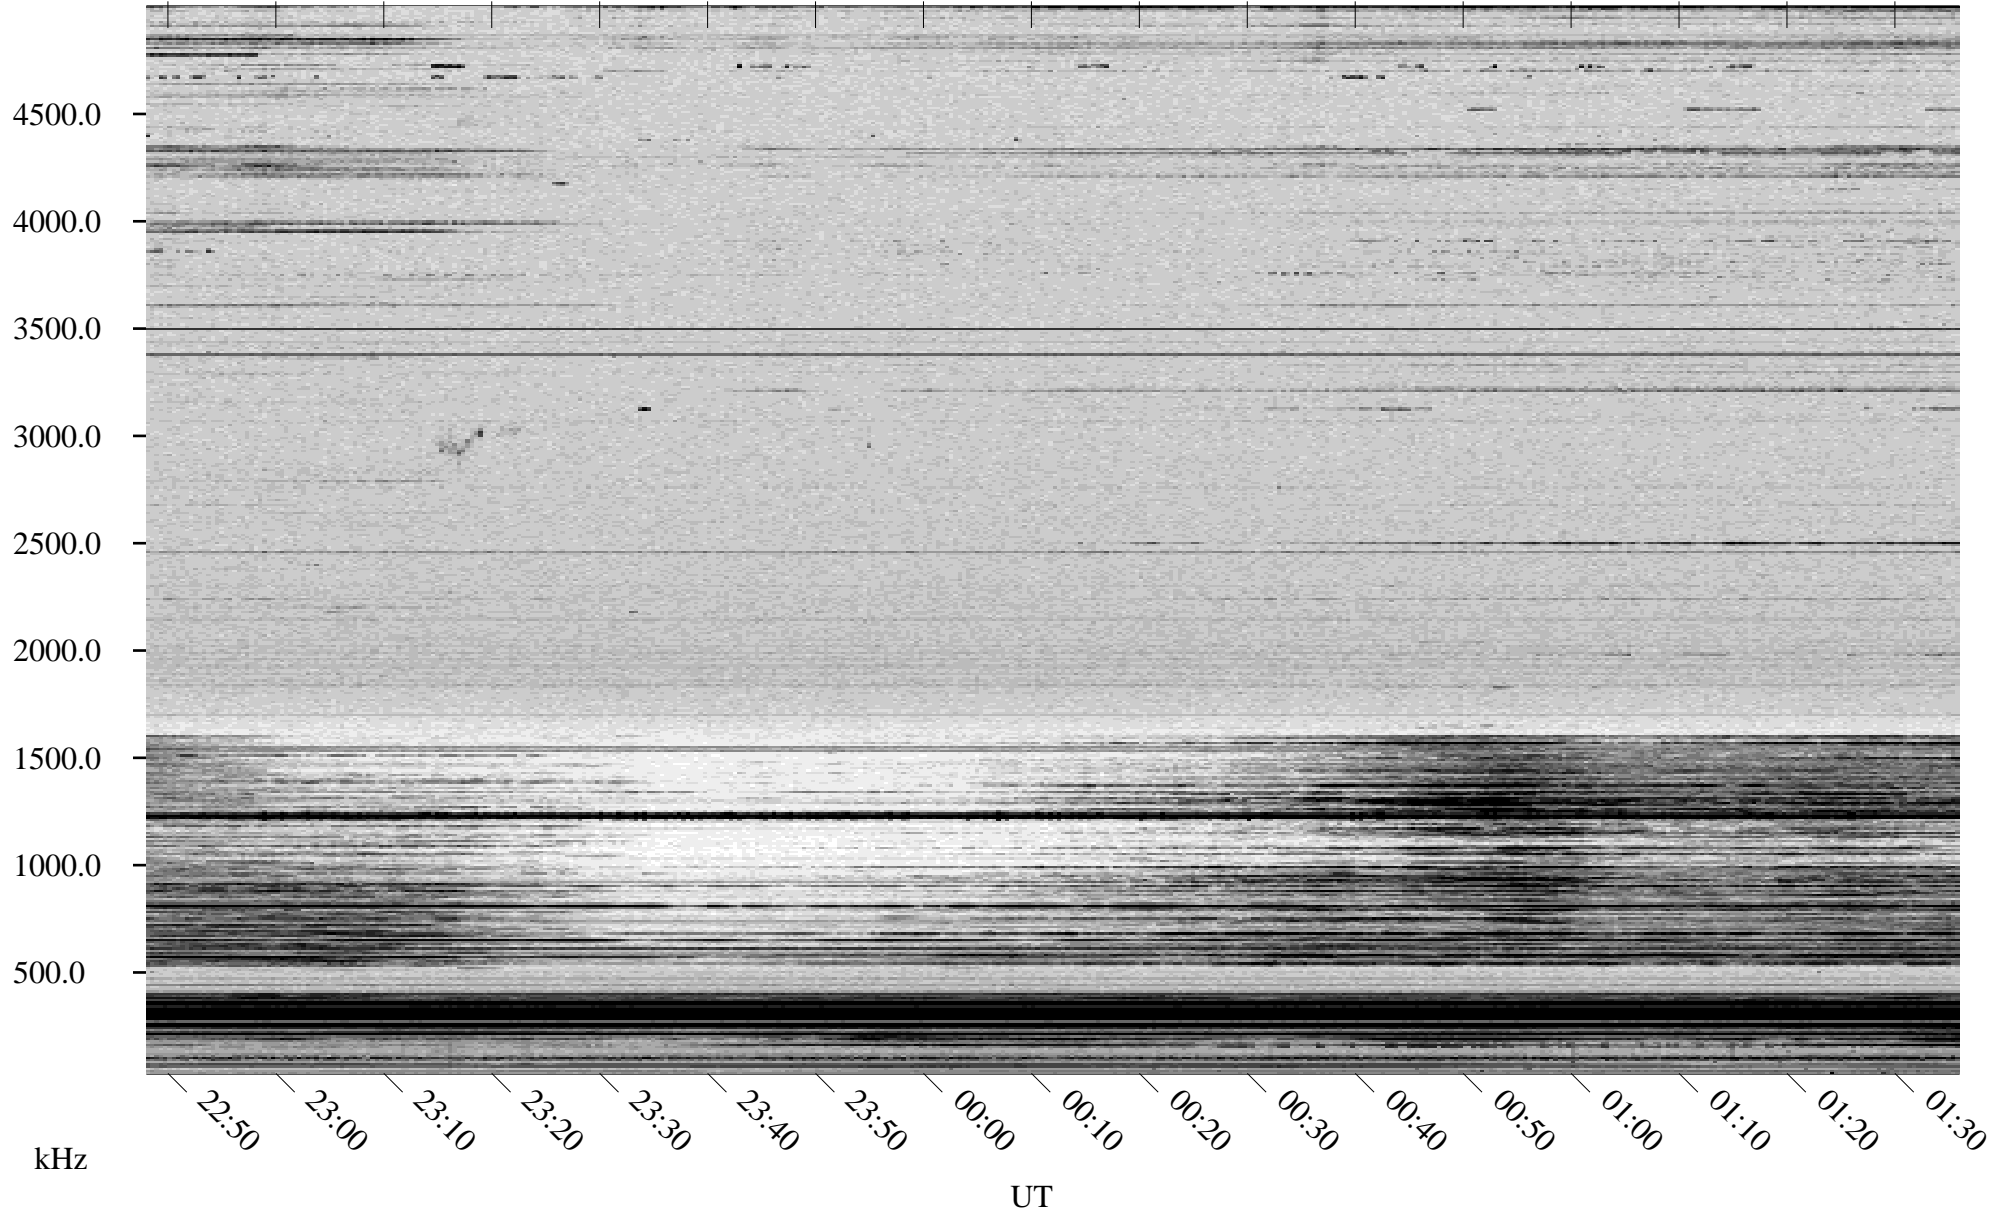

02/08/1998 Churchill, Manitoba

Linear Scale Black = 161 White = 15

ch98039l.r00m max_12

Page 1

02/08/1998 Churchill, Manitoba

Linear Scale Black = 161 White = 15

ch98039l.r00m max_12

Page 2

02/09/1998 Churchill, Manitoba

Linear Scale Black = 161 White = 15

ch98039l.r00m max_12

Page 3

02/09/1998 Churchill, Manitoba

Linear Scale Black = 161 White = 15

ch98039l.r00m max_12

Page 4

02/09/1998 Churchill, Manitoba

Linear Scale Black = 161 White = 15

ch98039l.r00m max_12

Page 5

02/09/1998 Churchill, Manitoba

Linear Scale Black = 161 White = 15

ch98039l.r00m max_12

Page 6

02/09/1998 Churchill, Manitoba

Linear Scale Black = 161 White = 15

ch98039l.r00m max_12

Page 7

02/09/1998 Churchill, Manitoba

Linear Scale Black = 161 White = 15

ch98039l.r00m max_12

Page 8