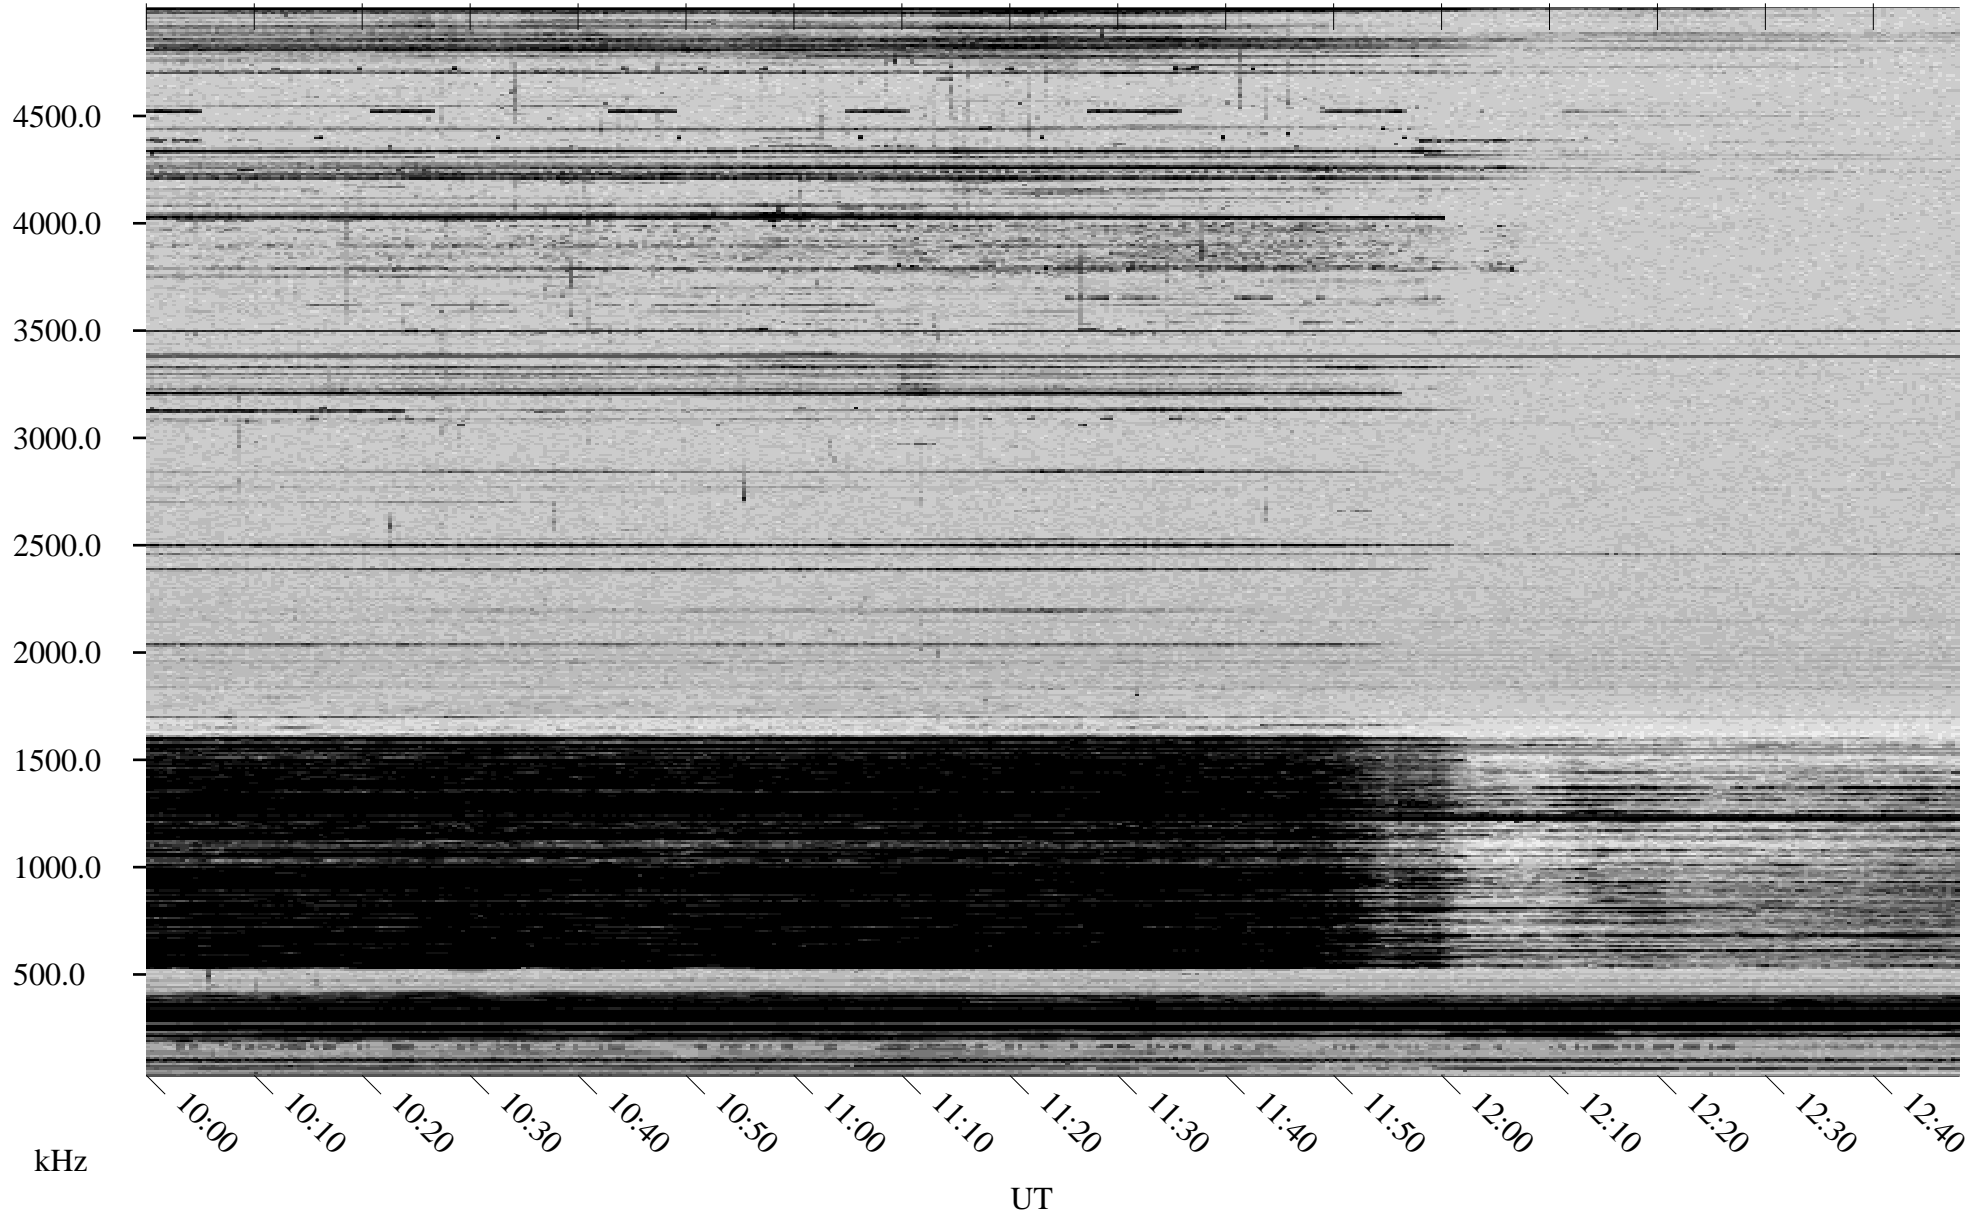

02/08/1998 Churchill, Manitoba

Linear Scale Black = 161 White = 15

ch98039l.r00m max_12

Page 1

02/08/1998 Churchill, Manitoba

Linear Scale Black = 161 White = 15

ch98039l.r00m max_12

Page 2

02/09/1998 Churchill, Manitoba

Linear Scale Black = 161 White = 15

ch98039l.r00m max_12

Page 3

02/09/1998 Churchill, Manitoba

Linear Scale Black = 161 White = 15

ch98039l.r00m max_12

Page 4

02/09/1998 Churchill, Manitoba

Linear Scale Black = 161 White = 15

ch98039l.r00m max_12

Page 5

02/09/1998 Churchill, Manitoba

Linear Scale Black = 161 White = 15

ch98039l.r00m max_12

Page 6

02/09/1998 Churchill, Manitoba

Linear Scale Black = 161 White = 15

ch98039l.r00m max_12

Page 7

02/09/1998 Churchill, Manitoba

Linear Scale Black = 161 White = 15

ch98039l.r00m max_12

Page 8