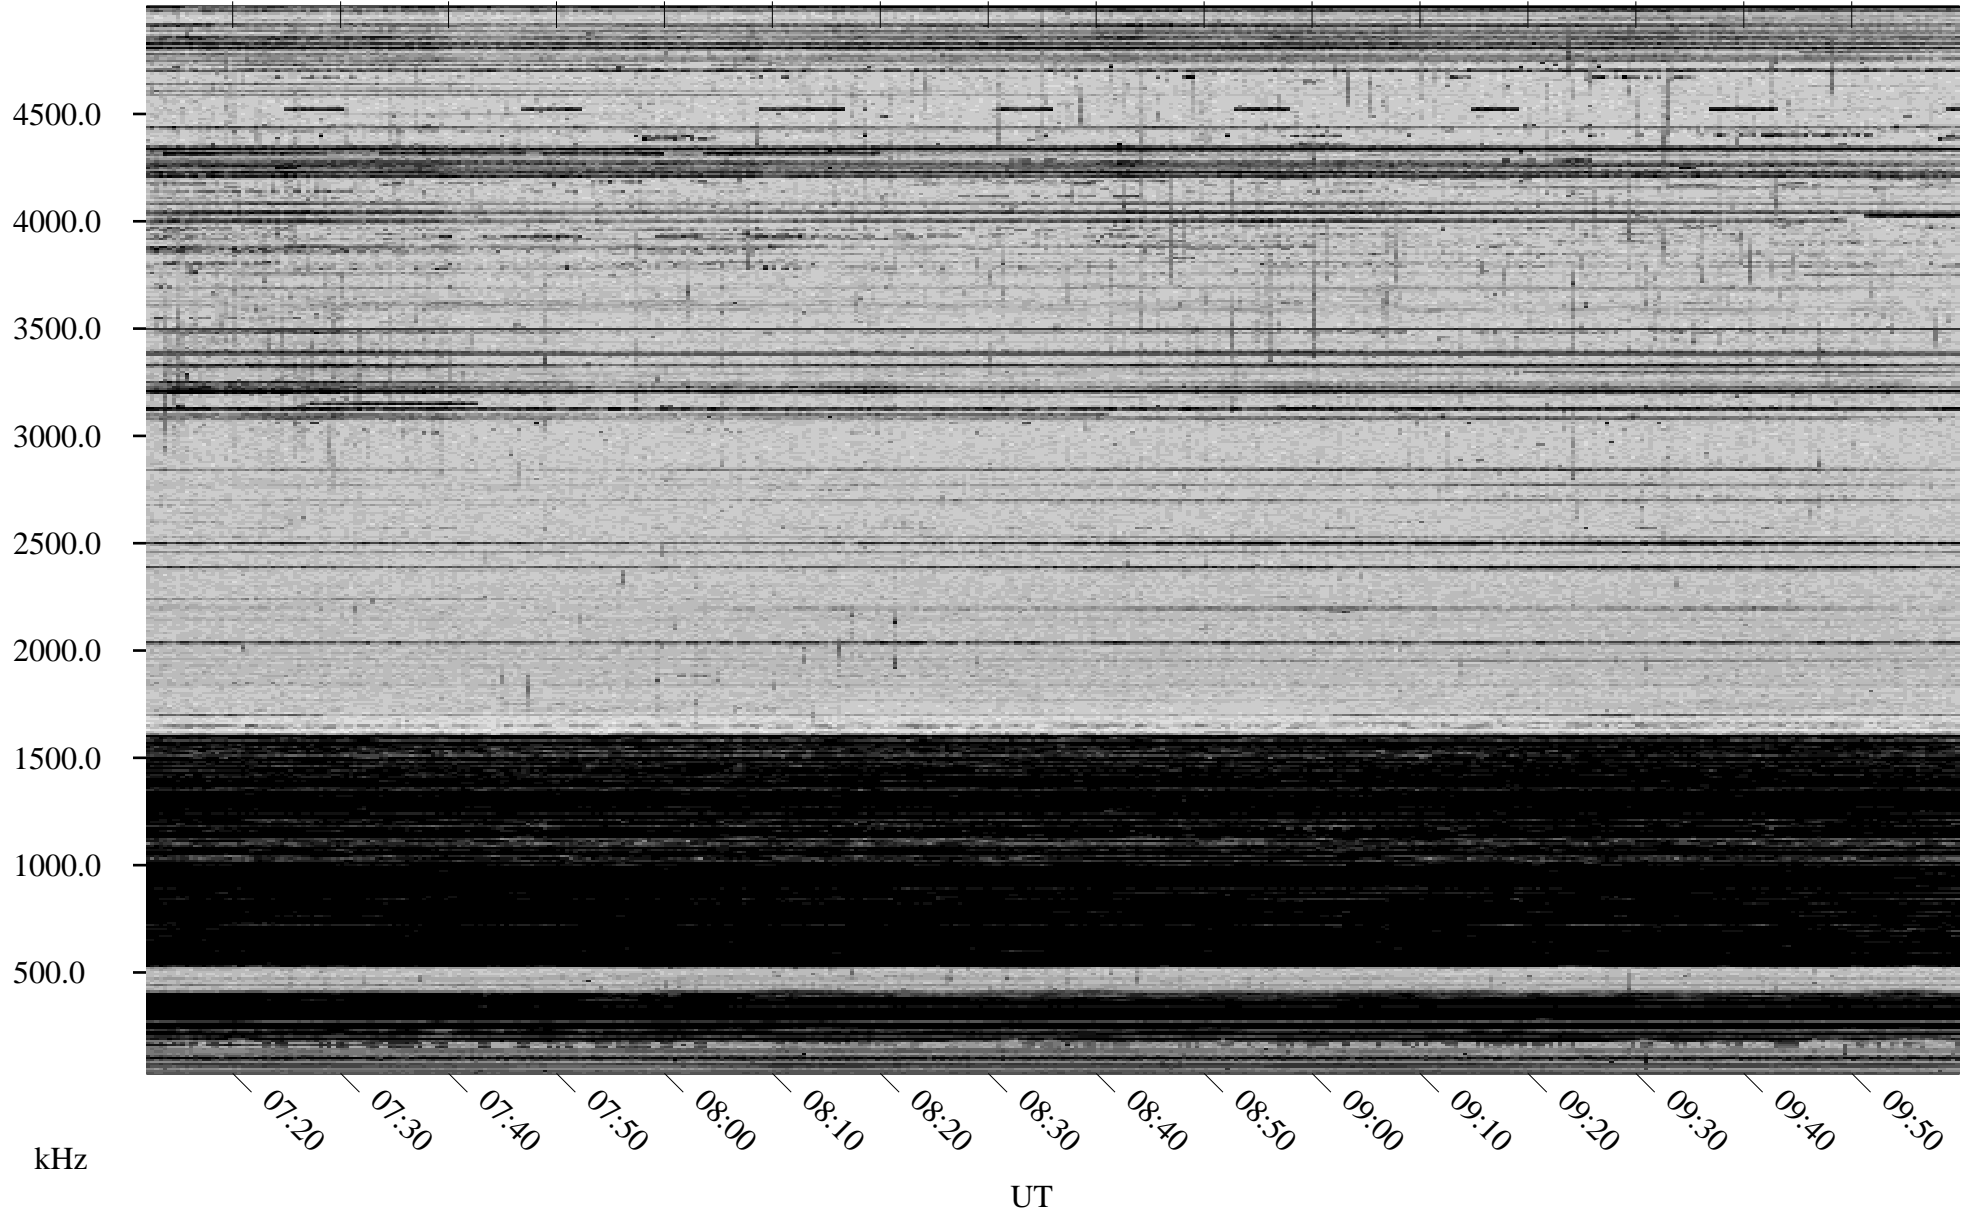

02/08/1998 Churchill, Manitoba

Linear Scale Black = 161 White = 15

ch98039l.r00m max_12

Page 1

02/08/1998 Churchill, Manitoba

Linear Scale Black = 161 White = 15

ch98039l.r00m max_12

Page 2

02/09/1998 Churchill, Manitoba

Linear Scale Black = 161 White = 15

ch98039l.r00m max_12

Page 3

02/09/1998 Churchill, Manitoba

Linear Scale Black = 161 White = 15

ch98039l.r00m max_12

Page 4

02/09/1998 Churchill, Manitoba

Linear Scale Black = 161 White = 15

ch98039l.r00m max_12

Page 5

02/09/1998 Churchill, Manitoba

Linear Scale Black = 161 White = 15

ch98039l.r00m max_12

Page 6

02/09/1998 Churchill, Manitoba

Linear Scale Black = 161 White = 15

ch98039l.r00m max_12

Page 7

02/09/1998 Churchill, Manitoba

Linear Scale Black = 161 White = 15

ch98039l.r00m max_12

Page 8