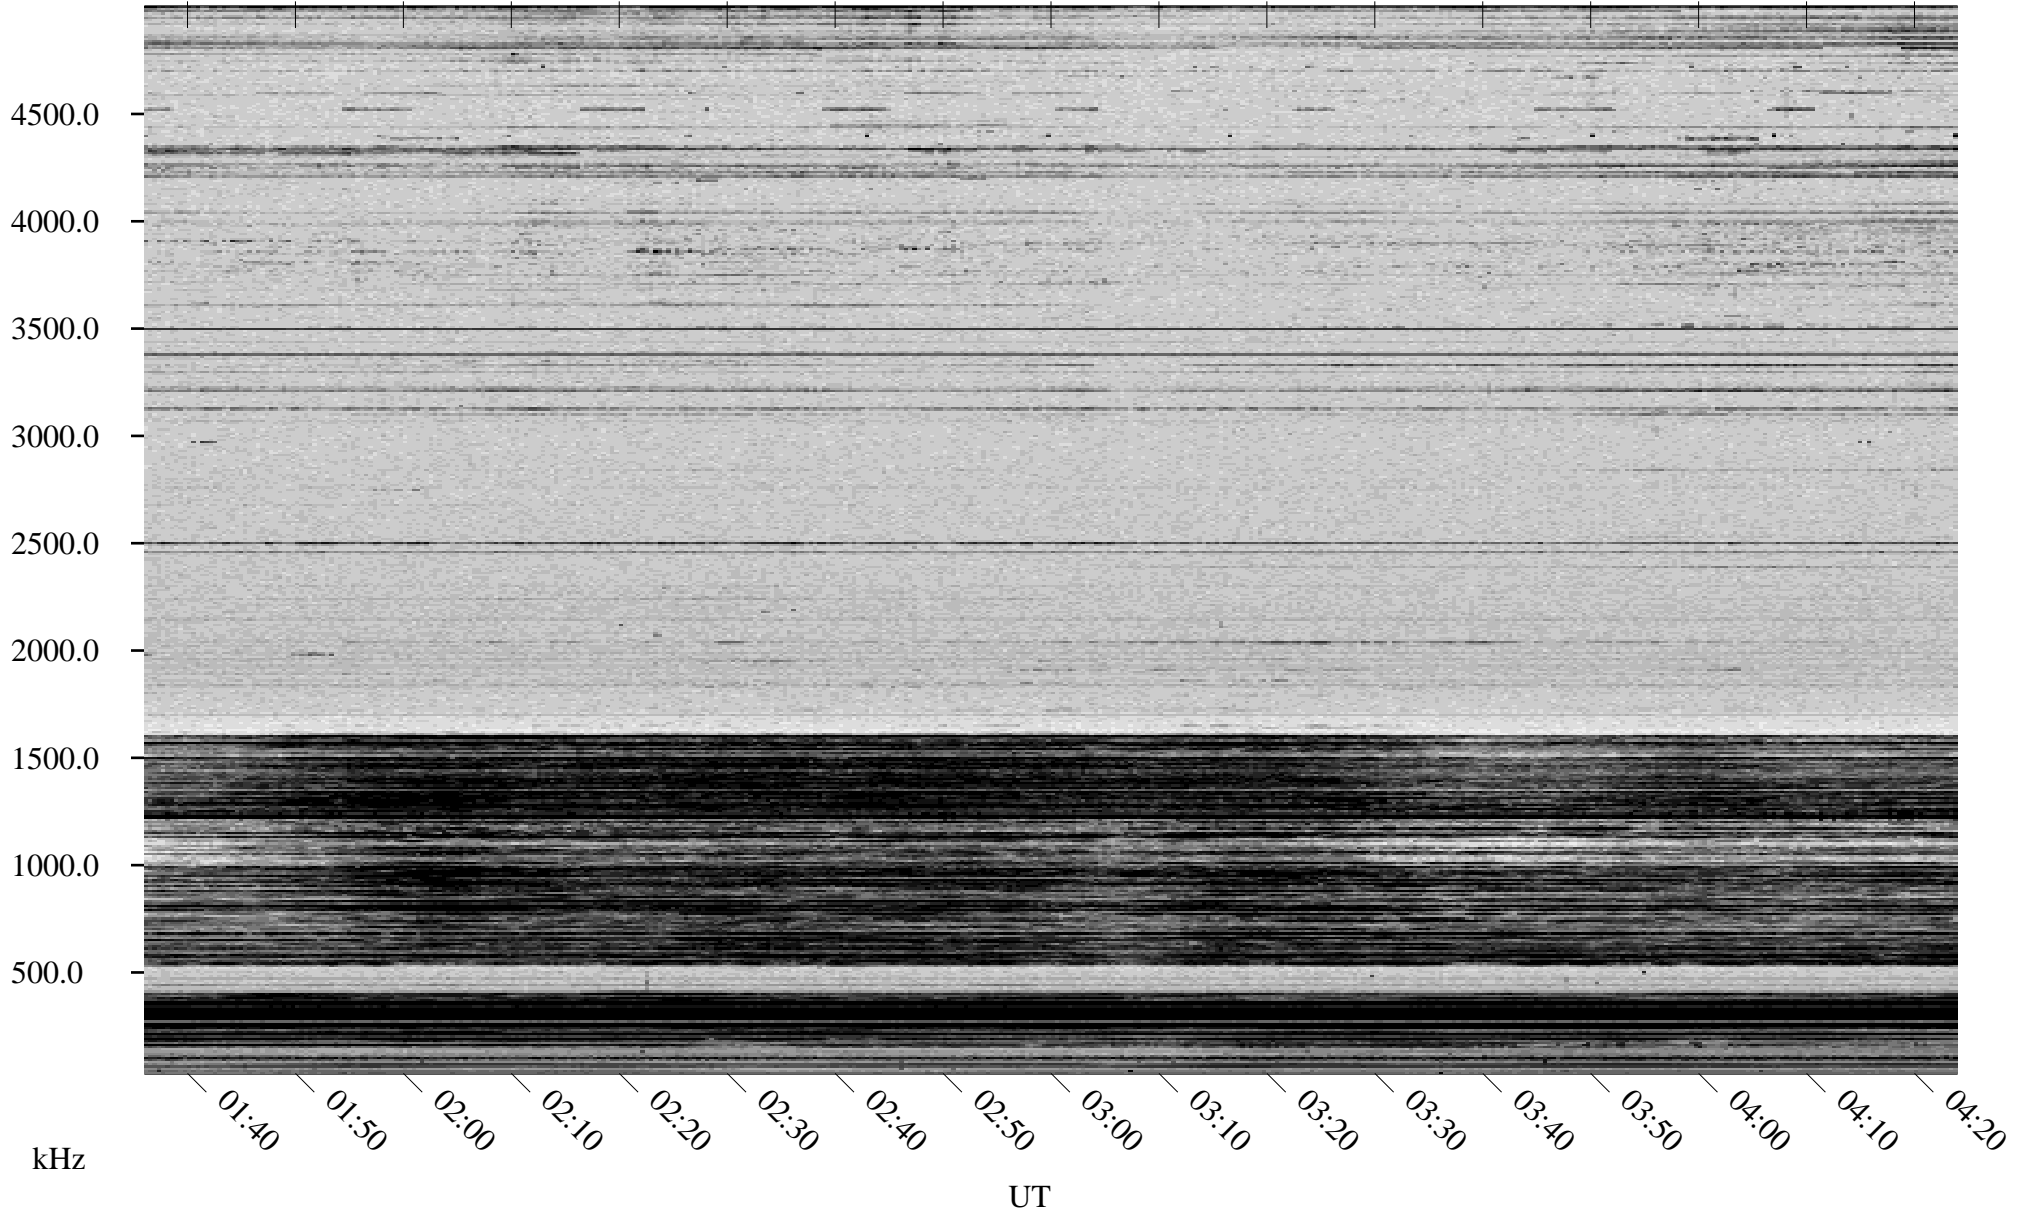

02/08/1998 Churchill, Manitoba

Linear Scale Black = 161 White = 15

ch98039l.r00m max_12

Page 1

02/08/1998 Churchill, Manitoba

Linear Scale Black = 161 White = 15

ch98039l.r00m max_12

Page 2

02/09/1998 Churchill, Manitoba

Linear Scale Black = 161 White = 15

ch98039l.r00m max_12

Page 3

02/09/1998 Churchill, Manitoba

Linear Scale Black = 161 White = 15

ch98039l.r00m max_12

Page 4

02/09/1998 Churchill, Manitoba

Linear Scale Black = 161 White = 15

ch98039l.r00m max_12

Page 5

02/09/1998 Churchill, Manitoba

Linear Scale Black = 161 White = 15

ch98039l.r00m max_12

Page 6

02/09/1998 Churchill, Manitoba

Linear Scale Black = 161 White = 15

ch98039l.r00m max_12

Page 7

02/09/1998 Churchill, Manitoba

Linear Scale Black = 161 White = 15

ch98039l.r00m max_12

Page 8