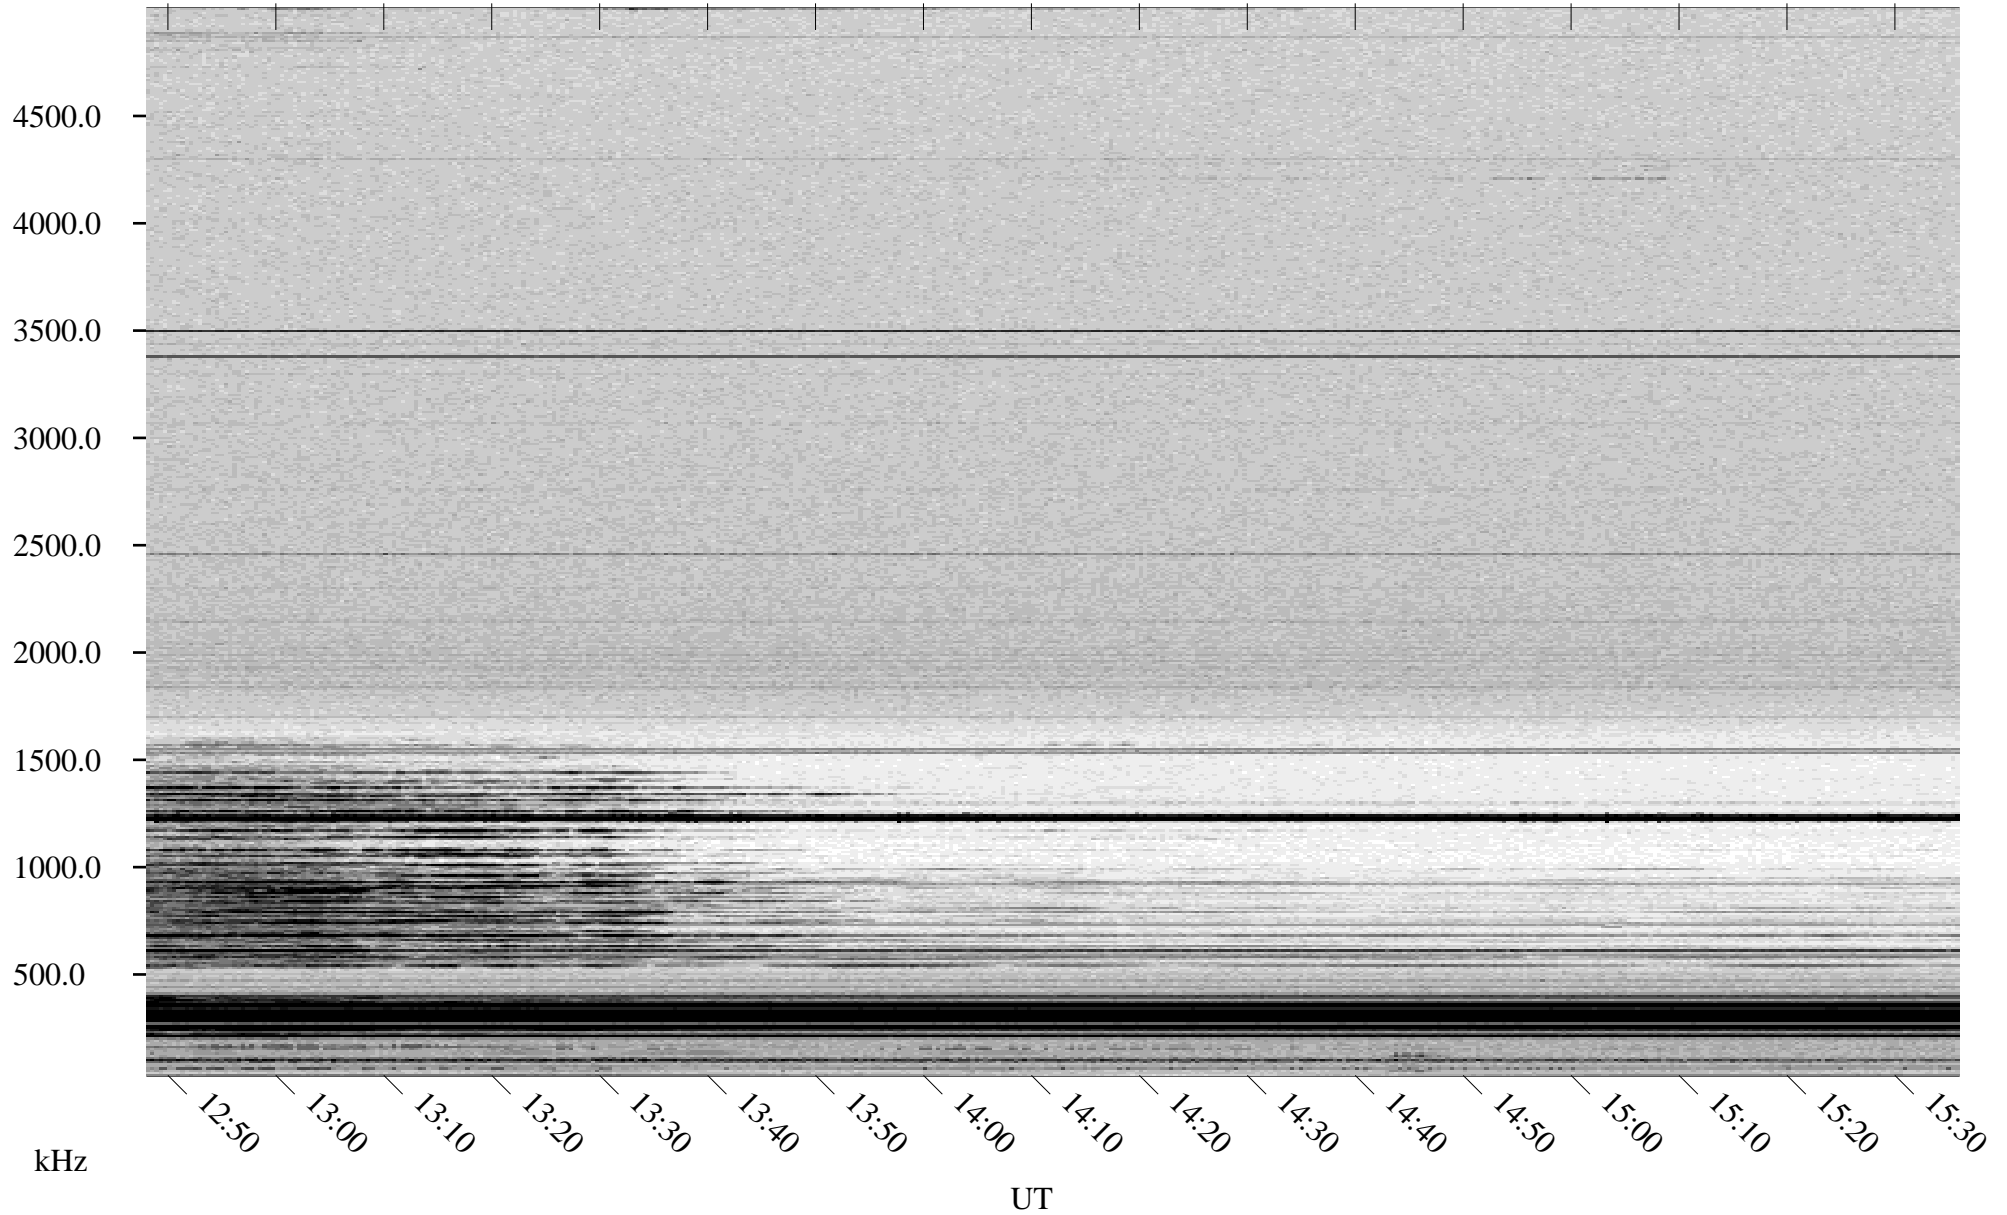

02/08/1998 Churchill, Manitoba

Linear Scale Black = 161 White = 15

ch98039l.r00m max_12

Page 1

02/08/1998 Churchill, Manitoba

Linear Scale Black = 161 White = 15

ch98039l.r00m max_12

Page 2

02/09/1998 Churchill, Manitoba

Linear Scale Black = 161 White = 15

ch98039l.r00m max_12

Page 3

02/09/1998 Churchill, Manitoba

Linear Scale Black = 161 White = 15

ch98039l.r00m max_12

Page 4

02/09/1998 Churchill, Manitoba

Linear Scale Black = 161 White = 15

ch98039l.r00m max_12

Page 5

02/09/1998 Churchill, Manitoba

Linear Scale Black = 161 White = 15

ch98039l.r00m max_12

Page 6

02/09/1998 Churchill, Manitoba

Linear Scale Black = 161 White = 15

ch98039l.r00m max_12

Page 7

02/09/1998 Churchill, Manitoba

Linear Scale Black = 161 White = 15

ch98039l.r00m max_12

Page 8