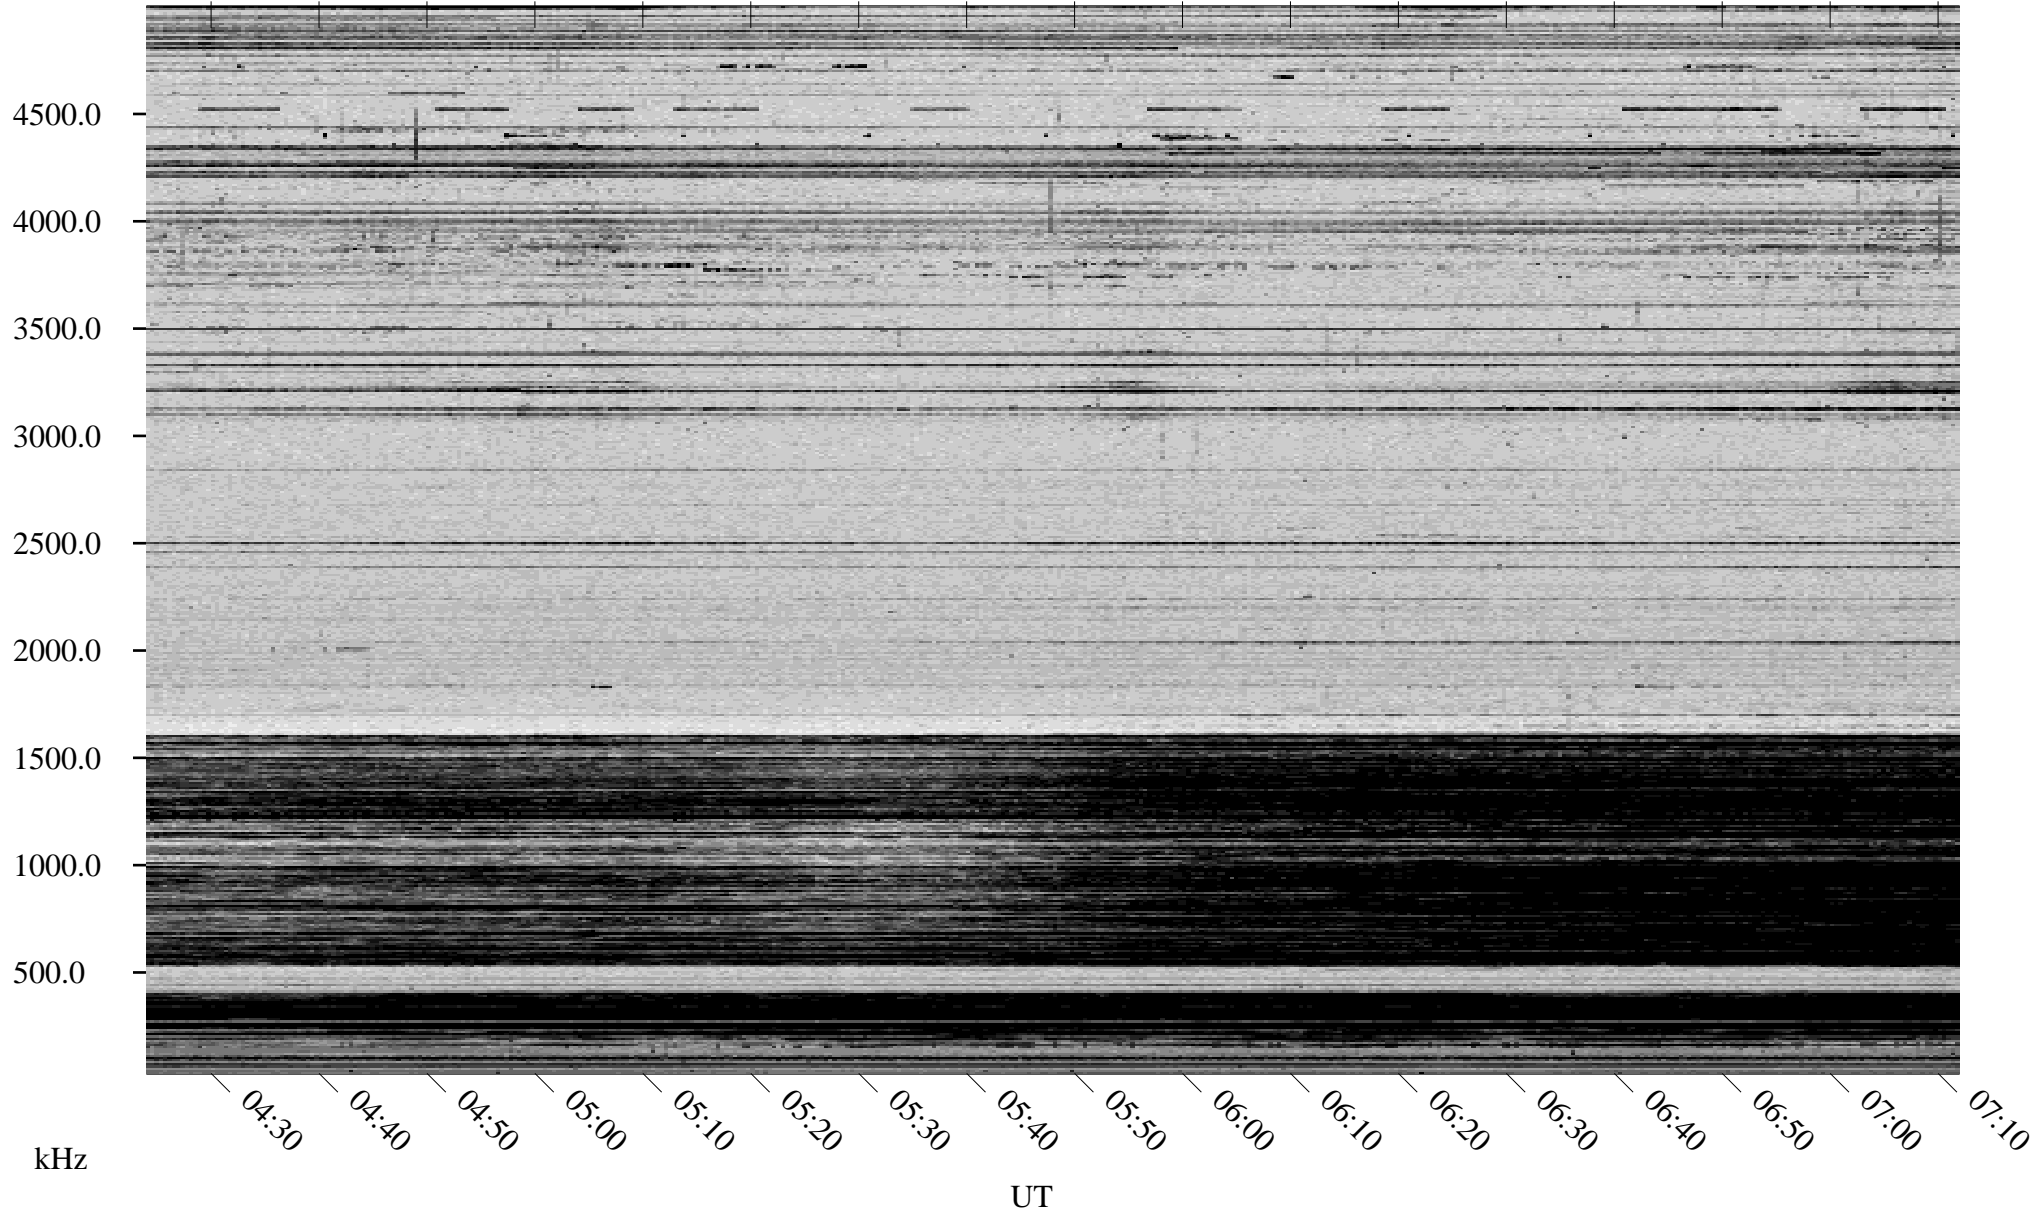

02/08/1998 Churchill, Manitoba

Linear Scale Black = 161 White = 15

ch98039l.r00m max_12

Page 1

02/08/1998 Churchill, Manitoba

Linear Scale Black = 161 White = 15

ch98039l.r00m max_12

Page 2

02/09/1998 Churchill, Manitoba

Linear Scale Black = 161 White = 15

ch98039l.r00m max_12

Page 3

02/09/1998 Churchill, Manitoba

Linear Scale Black = 161 White = 15

ch98039l.r00m max_12

Page 4

02/09/1998 Churchill, Manitoba

Linear Scale Black = 161 White = 15

ch98039l.r00m max_12

Page 5

02/09/1998 Churchill, Manitoba

Linear Scale Black = 161 White = 15

ch98039l.r00m max_12

Page 6

02/09/1998 Churchill, Manitoba

Linear Scale Black = 161 White = 15

ch98039l.r00m max_12

Page 7

02/09/1998 Churchill, Manitoba

Linear Scale Black = 161 White = 15

ch98039l.r00m max_12

Page 8