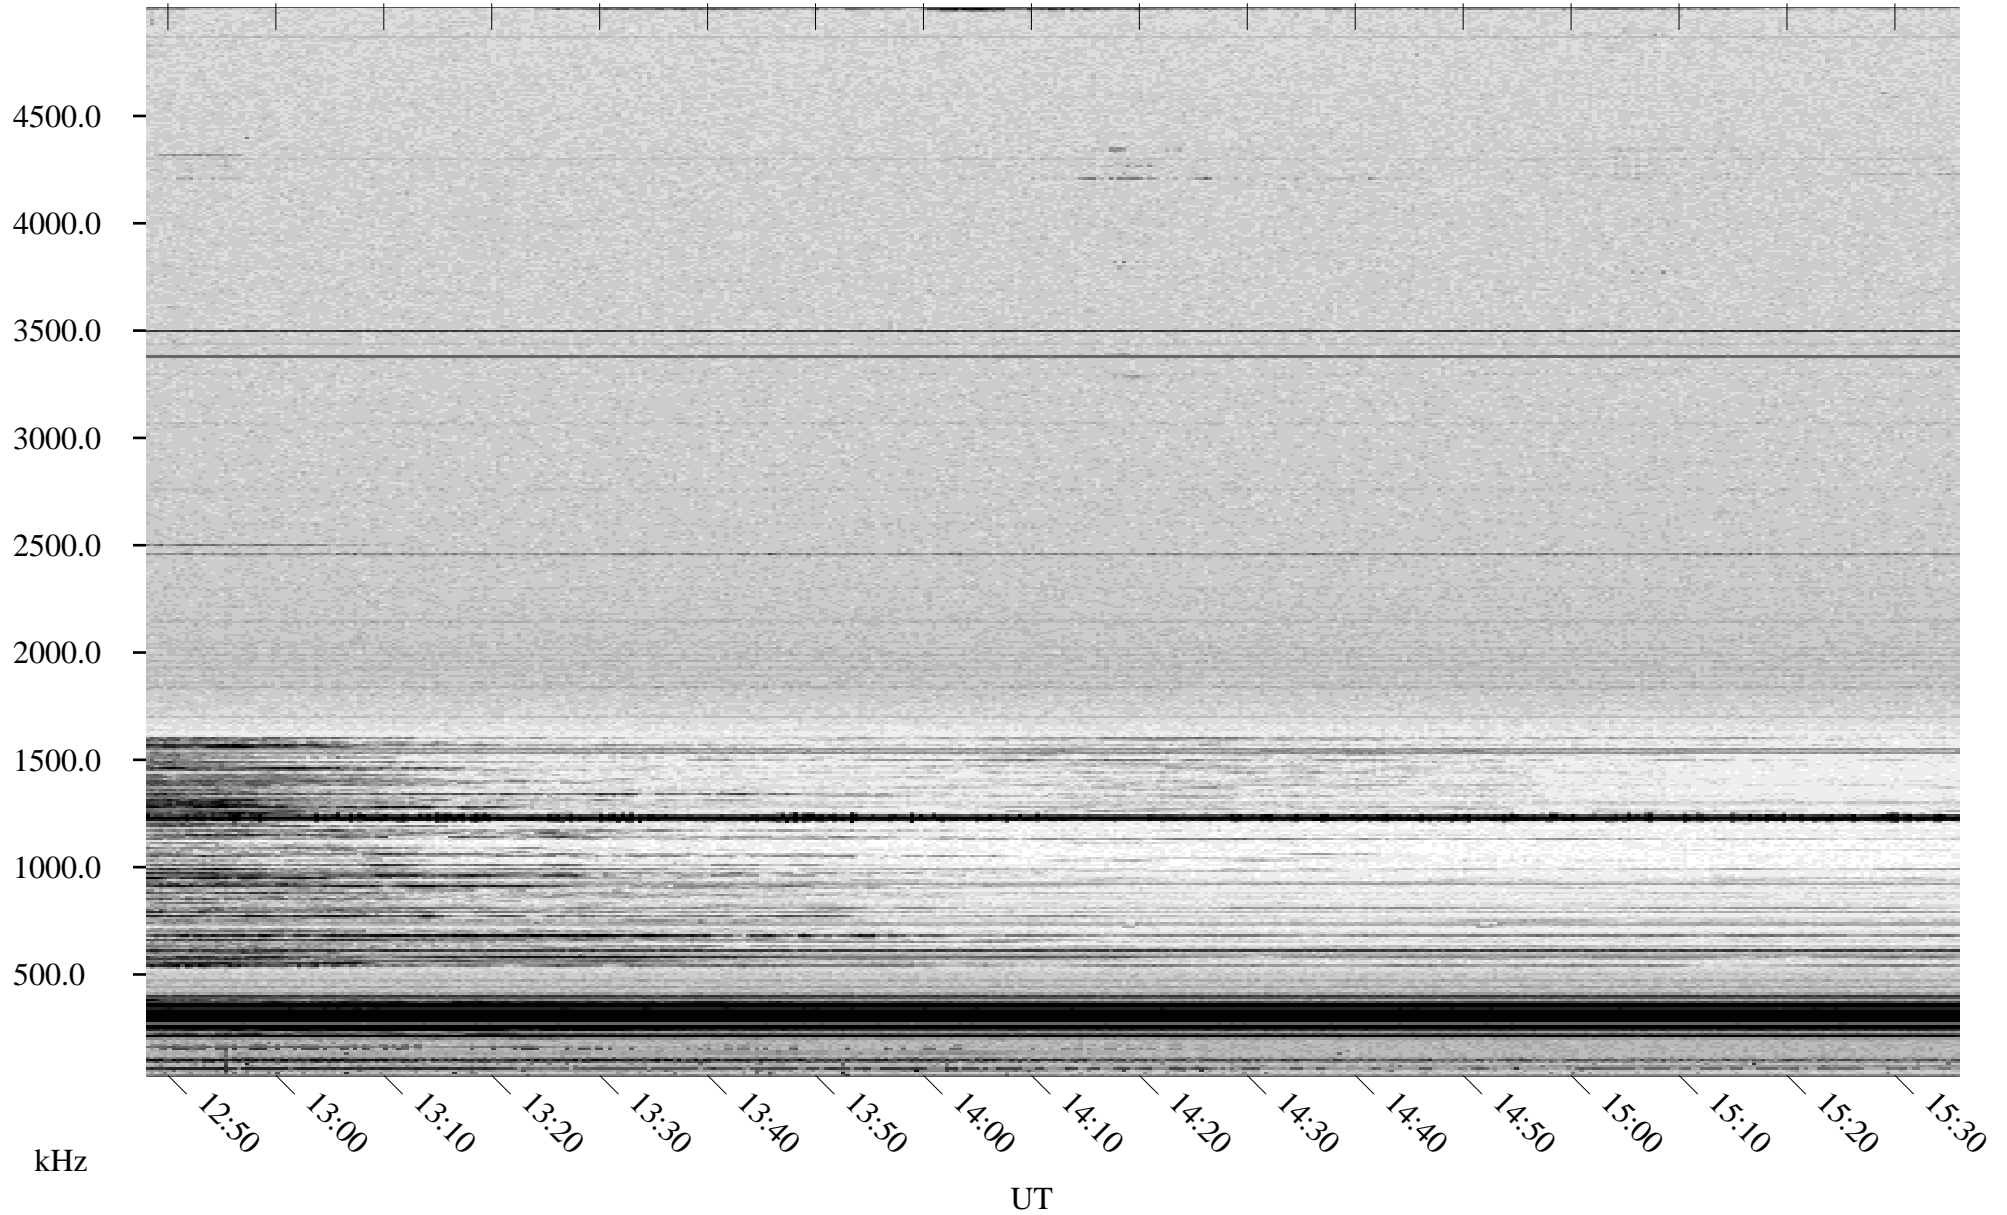

02/09/1998 Churchill, Manitoba

Linear Scale Black = 161 White = 15

ch980401.r00m max_12

Page 1

02/09/1998 Churchill, Manitoba

Linear Scale Black = 161 White = 15

ch98040l.r00m max_12

Page 2

02/10/1998 Churchill, Manitoba

Linear Scale Black = 161 White = 15

ch98040l.r00m max_12

Page 3

02/10/1998 Churchill, Manitoba

Linear Scale Black = 161 White = 15

ch98040l.r00m max_12

Page 4

02/10/1998 Churchill, Manitoba

Linear Scale Black = 161 White = 15

ch98040l.r00m max_12

Page 5

02/10/1998 Churchill, Manitoba

Linear Scale Black = 161 White = 15

ch98040l.r00m max_12

Page 6

02/10/1998 Churchill, Manitoba

Linear Scale Black = 161 White = 15

ch98040l.r00m max_12

Page 7

02/10/1998 Churchill, Manitoba

Linear Scale Black = 161 White = 15

ch98040l.r00m max_12

Page 8