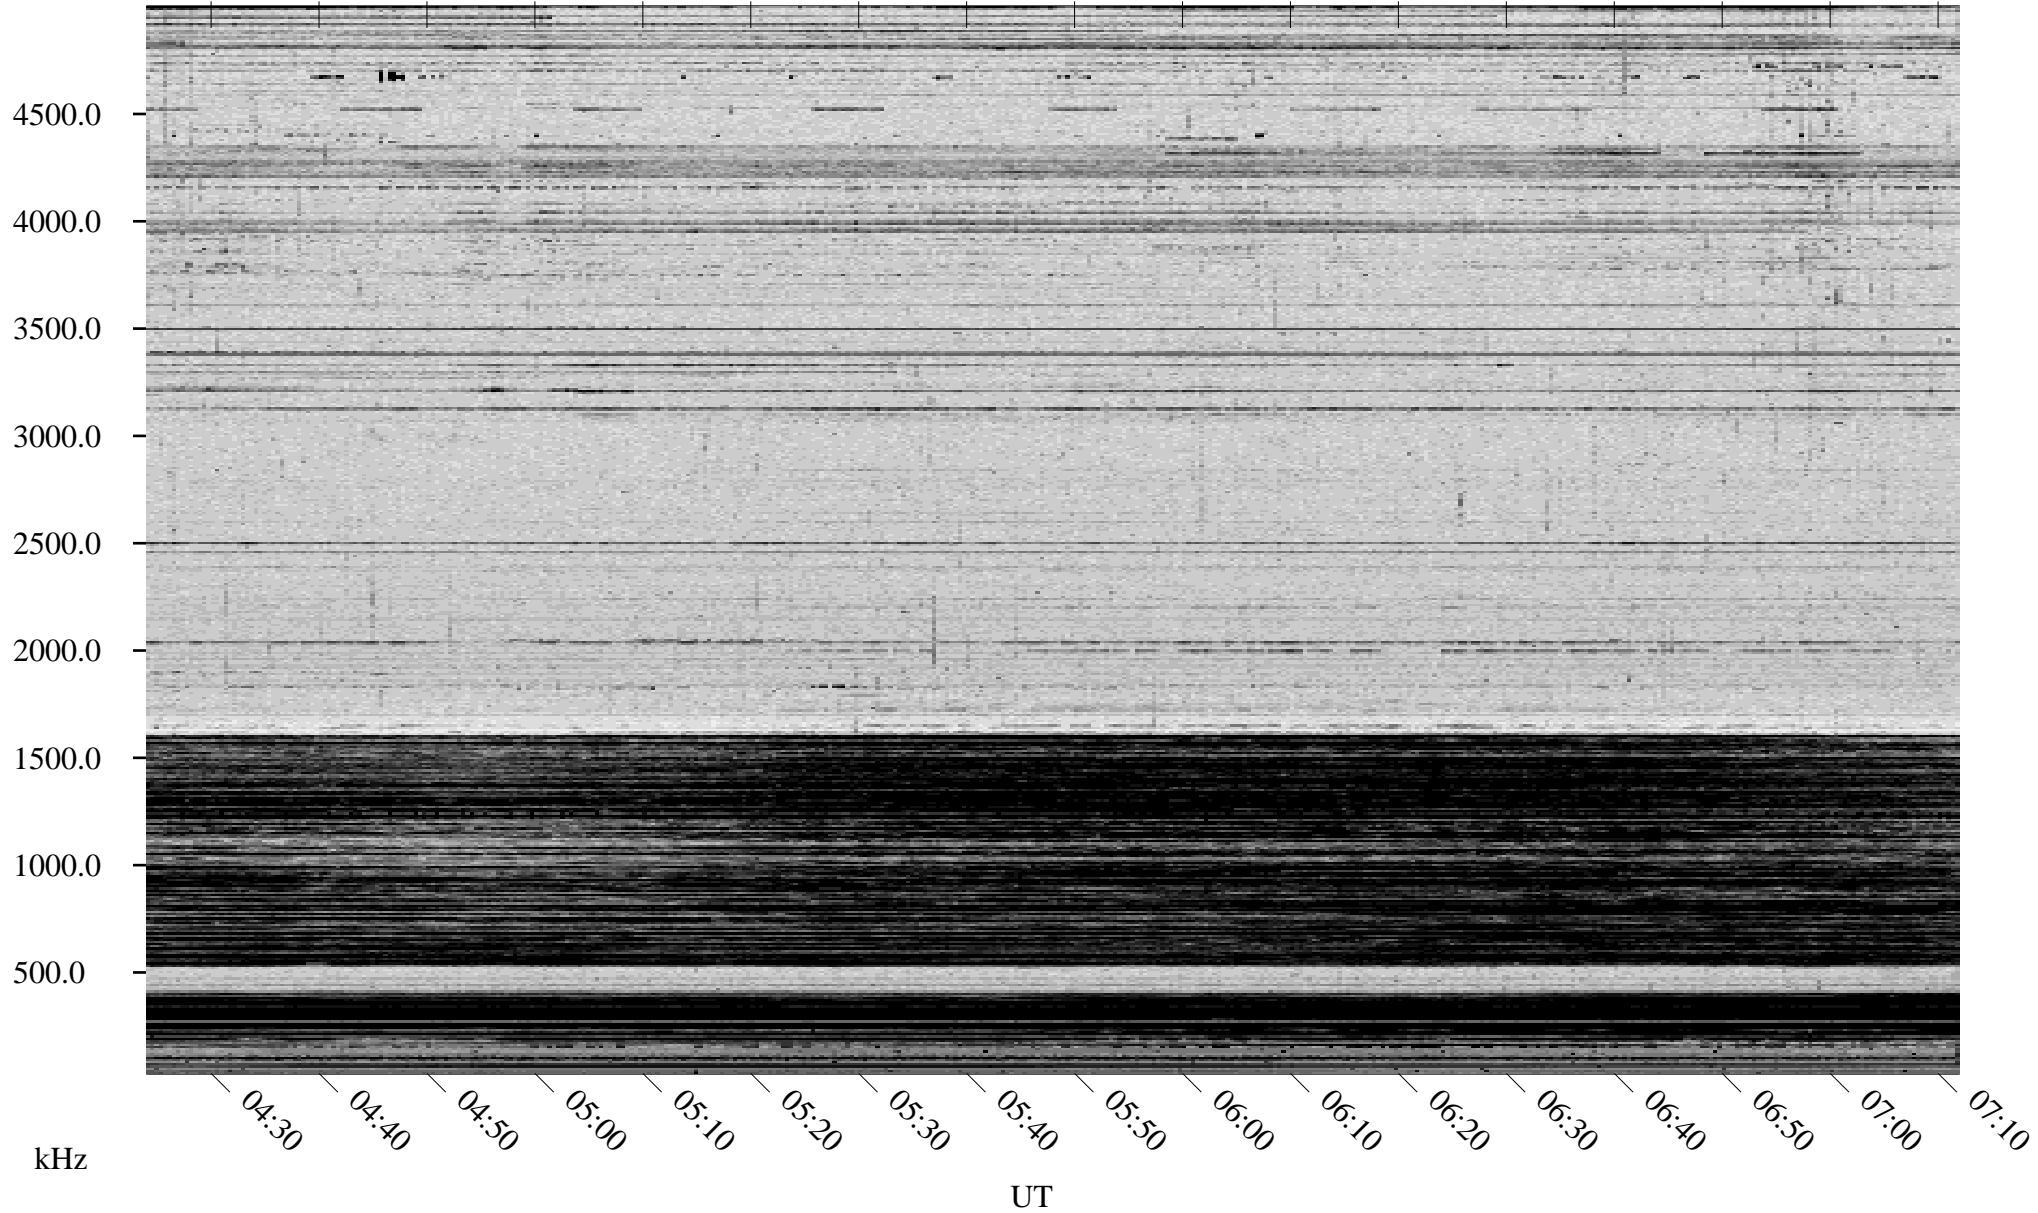

02/09/1998 Churchill, Manitoba

Linear Scale Black = 161 White = 15

ch980401.r00m max_12

Page 1

02/09/1998 Churchill, Manitoba

Linear Scale Black = 161 White = 15

ch98040l.r00m max_12

Page 2

02/10/1998 Churchill, Manitoba

Linear Scale Black = 161 White = 15

ch98040l.r00m max_12

Page 3

02/10/1998 Churchill, Manitoba

Linear Scale Black = 161 White = 15

ch98040l.r00m max_12

Page 4

02/10/1998 Churchill, Manitoba

Linear Scale Black = 161 White = 15

ch98040l.r00m max_12

Page 5

02/10/1998 Churchill, Manitoba

Linear Scale Black = 161 White = 15

ch98040l.r00m max_12

Page 6

02/10/1998 Churchill, Manitoba

Linear Scale Black = 161 White = 15

ch98040l.r00m max_12

Page 7

02/10/1998 Churchill, Manitoba

Linear Scale Black = 161 White = 15

ch98040l.r00m max_12

Page 8