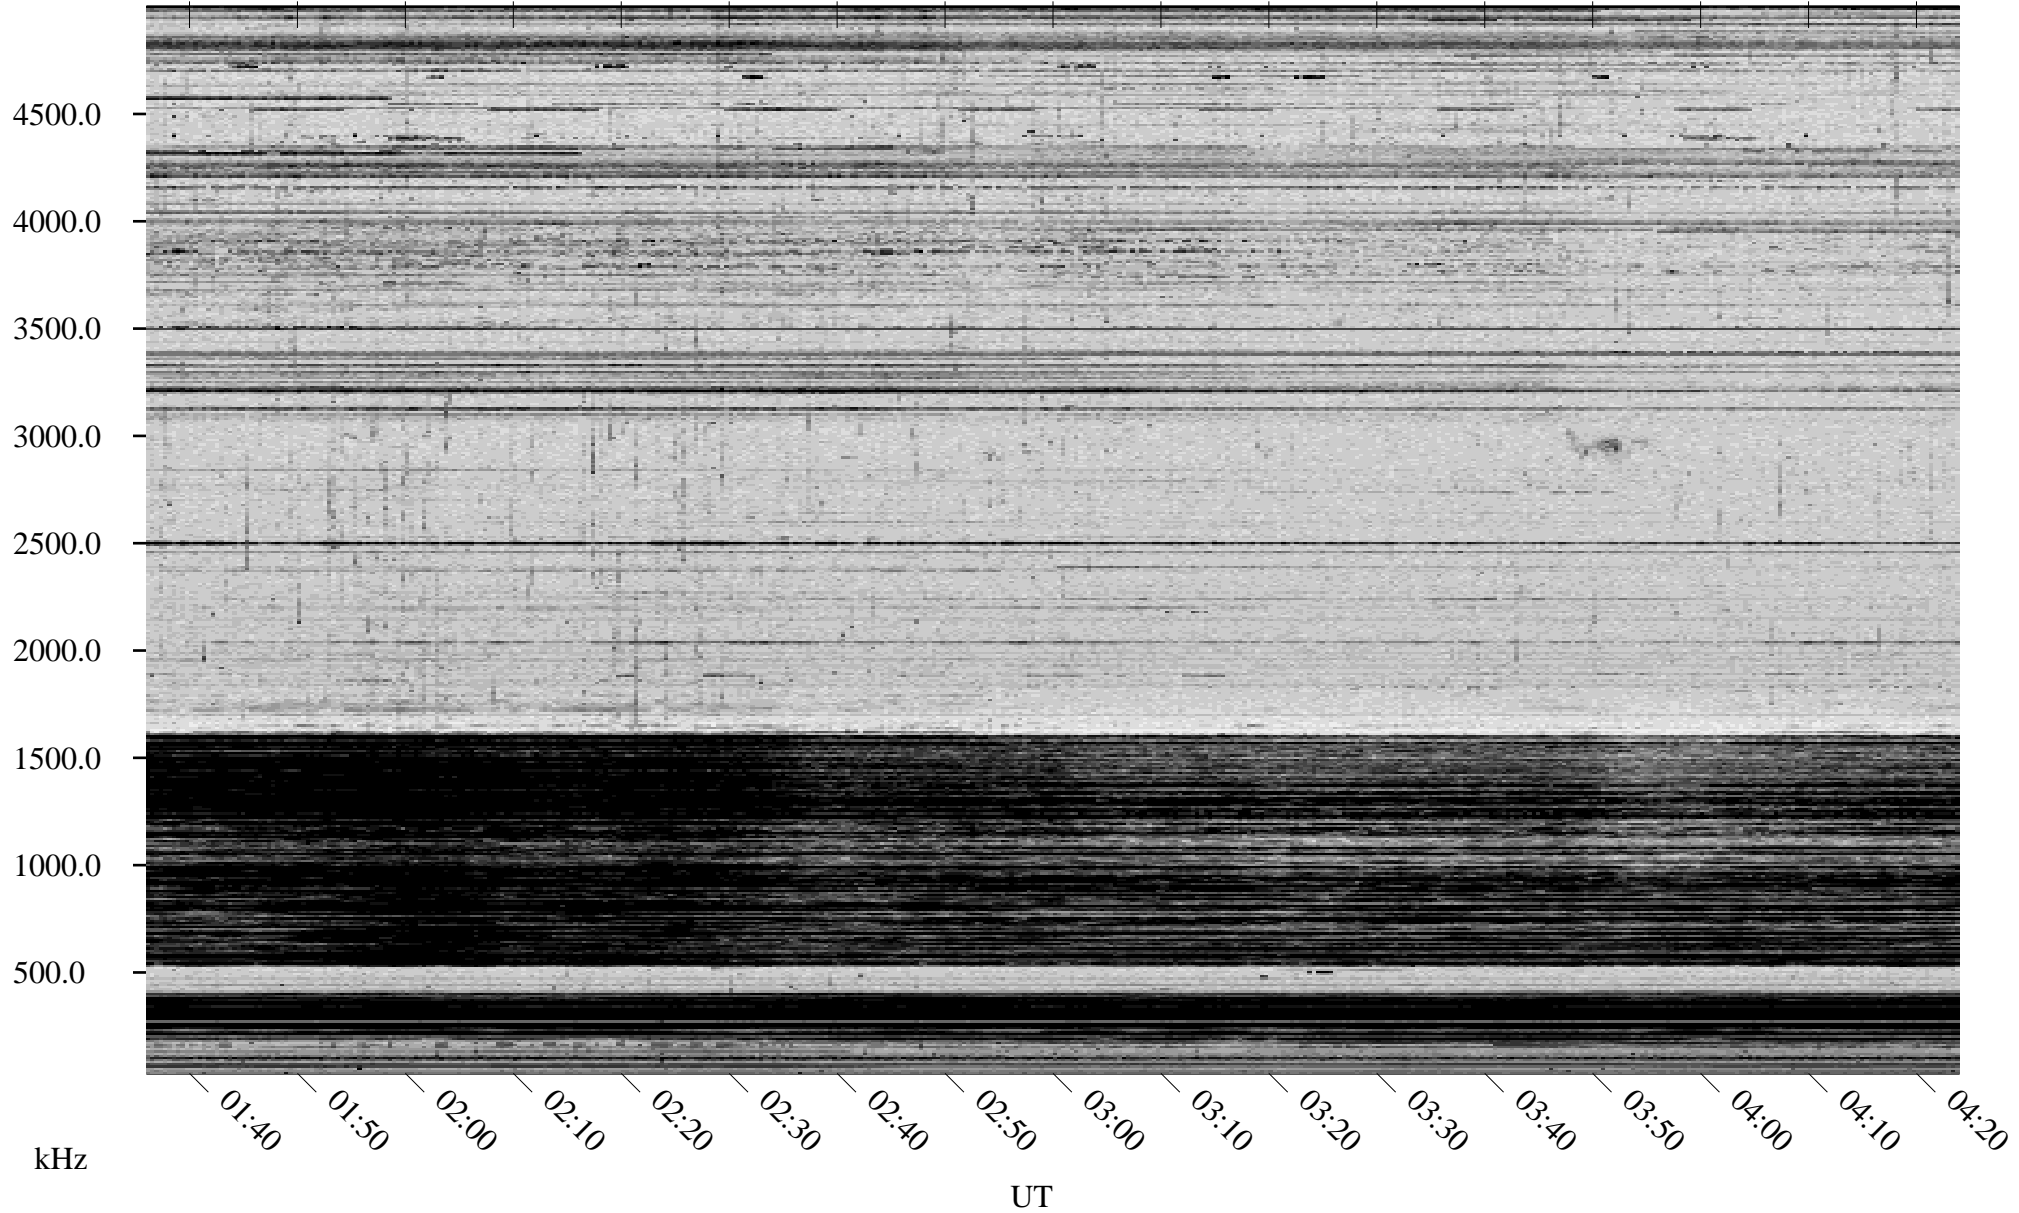

02/09/1998 Churchill, Manitoba

Linear Scale Black = 161 White = 15

ch980401.r00m max_12

Page 1

02/09/1998 Churchill, Manitoba

Linear Scale Black = 161 White = 15

ch98040l.r00m max_12

Page 2

02/10/1998 Churchill, Manitoba

Linear Scale Black = 161 White = 15

ch98040l.r00m max_12

Page 3

02/10/1998 Churchill, Manitoba

Linear Scale Black = 161 White = 15

ch98040l.r00m max_12

Page 4

02/10/1998 Churchill, Manitoba

Linear Scale Black = 161 White = 15

ch98040l.r00m max_12

Page 5

02/10/1998 Churchill, Manitoba

Linear Scale Black = 161 White = 15

ch98040l.r00m max_12

Page 6

02/10/1998 Churchill, Manitoba

Linear Scale Black = 161 White = 15

ch98040l.r00m max_12

Page 7

02/10/1998 Churchill, Manitoba

Linear Scale Black = 161 White = 15

ch98040l.r00m max_12

Page 8