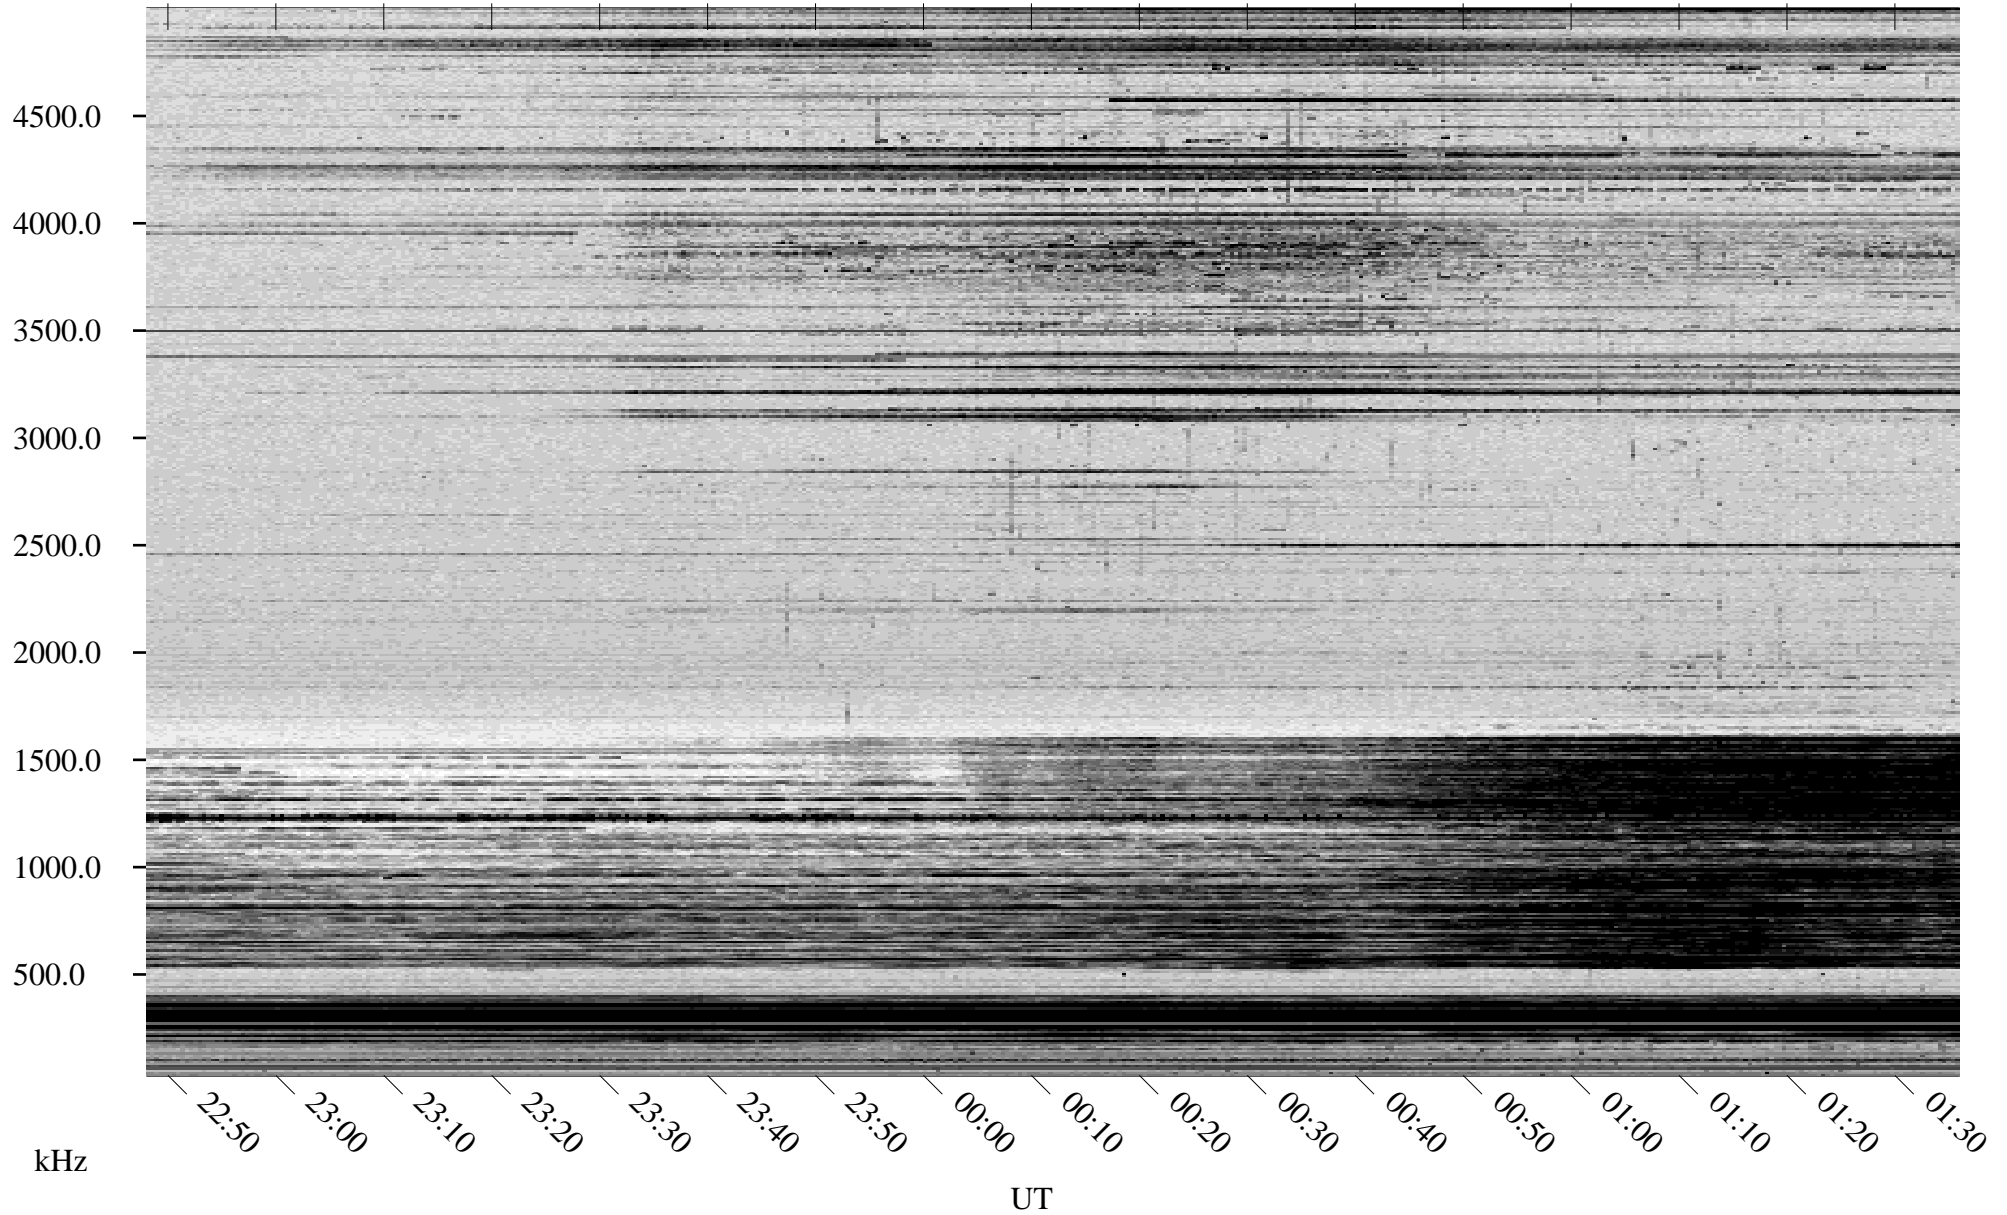

02/09/1998 Churchill, Manitoba

Linear Scale Black = 161 White = 15

ch980401.r00m max_12

Page 1

02/09/1998 Churchill, Manitoba

Linear Scale Black = 161 White = 15

ch98040l.r00m max_12

Page 2

02/10/1998 Churchill, Manitoba

Linear Scale Black = 161 White = 15

ch98040l.r00m max_12

Page 3

02/10/1998 Churchill, Manitoba

Linear Scale Black = 161 White = 15

ch98040l.r00m max_12

Page 4

02/10/1998 Churchill, Manitoba

Linear Scale Black = 161 White = 15

ch98040l.r00m max_12

Page 5

02/10/1998 Churchill, Manitoba

Linear Scale Black = 161 White = 15

ch98040l.r00m max_12

Page 6

02/10/1998 Churchill, Manitoba

Linear Scale Black = 161 White = 15

ch98040l.r00m max_12

Page 7

02/10/1998 Churchill, Manitoba

Linear Scale Black = 161 White = 15

ch98040l.r00m max_12

Page 8