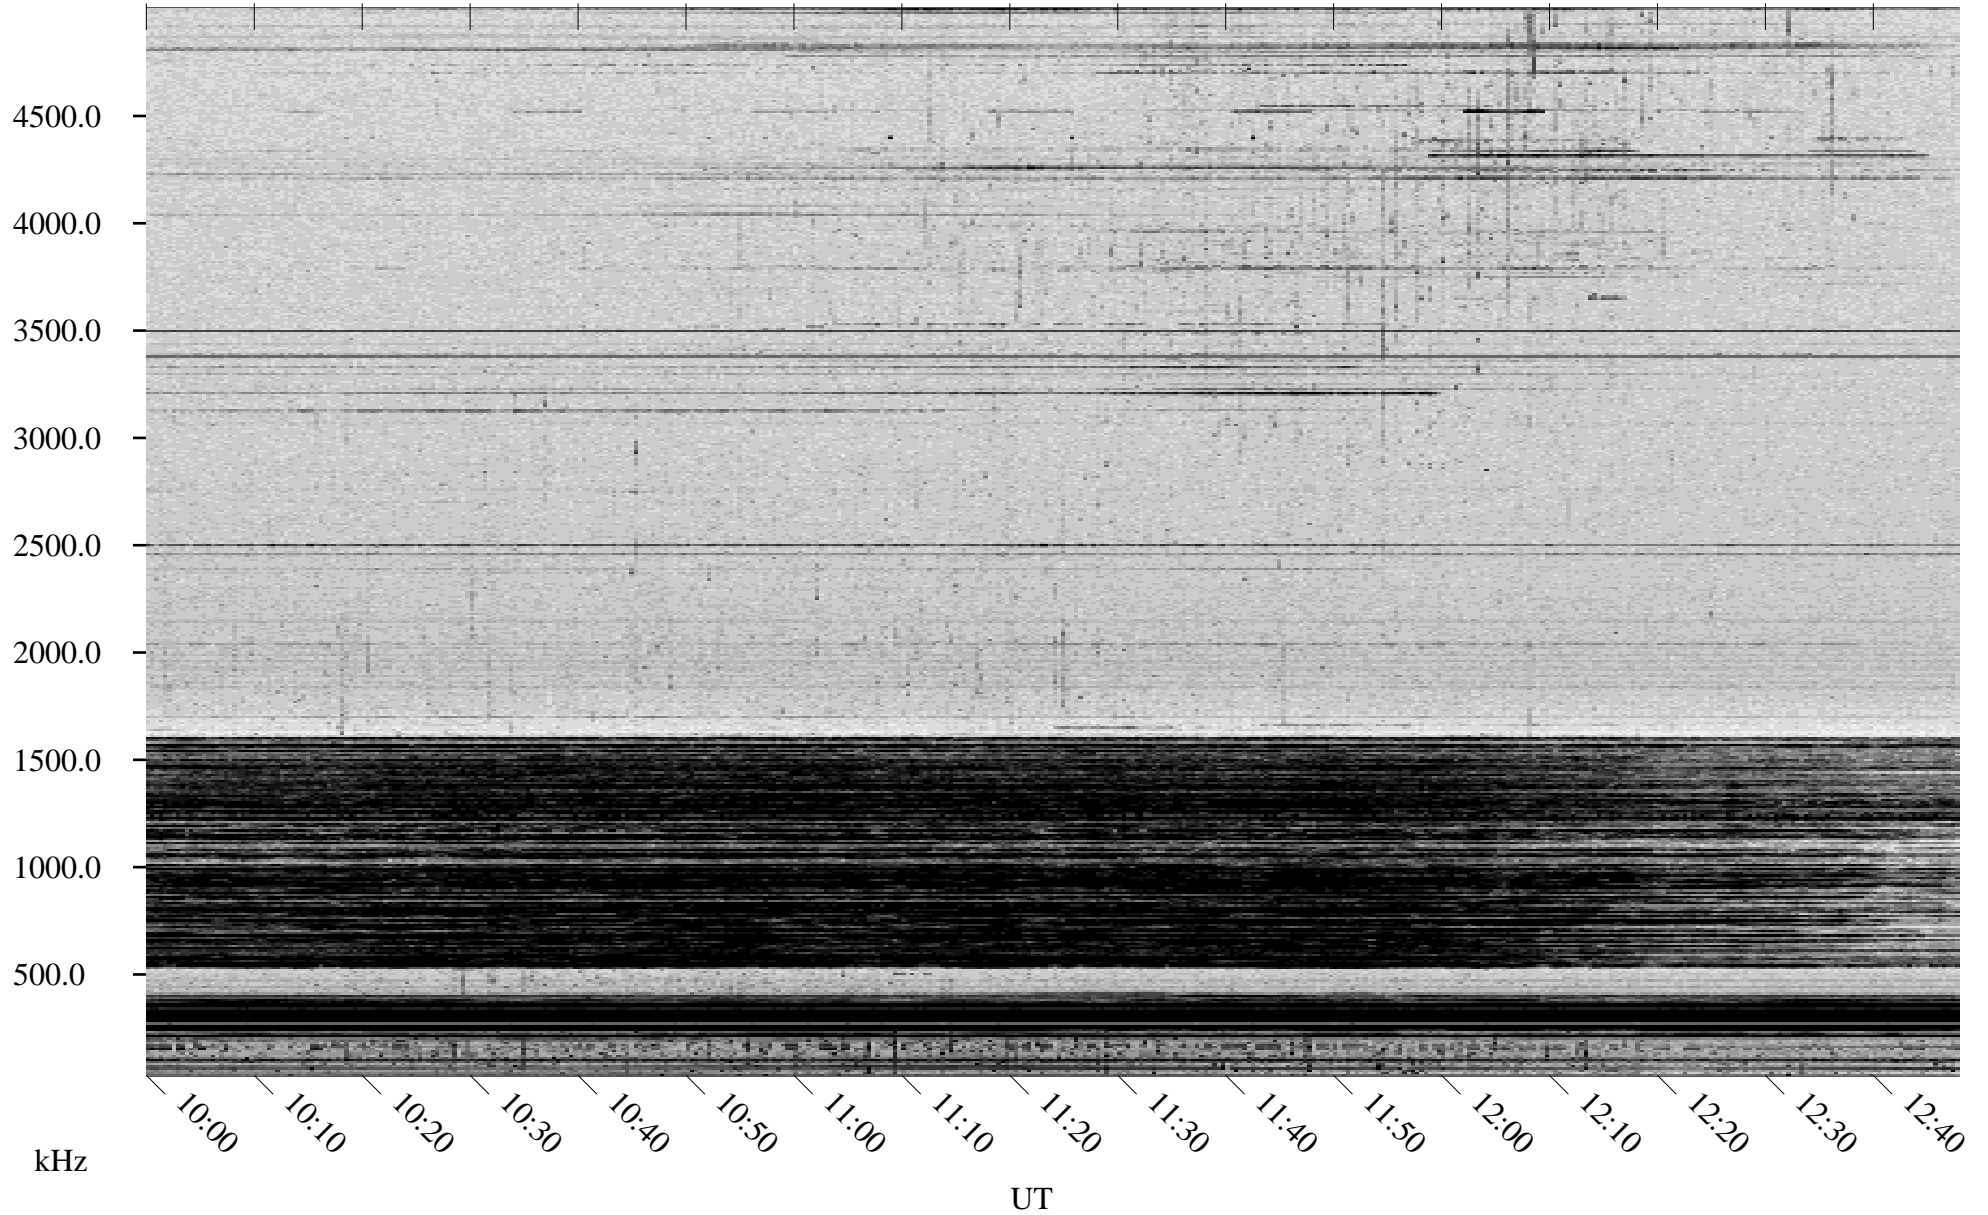

02/09/1998 Churchill, Manitoba

Linear Scale Black = 161 White = 15

ch980401.r00m max_12

Page 1

02/09/1998 Churchill, Manitoba

Linear Scale Black = 161 White = 15

ch98040l.r00m max_12

Page 2

02/10/1998 Churchill, Manitoba

Linear Scale Black = 161 White = 15

ch98040l.r00m max_12

Page 3

02/10/1998 Churchill, Manitoba

Linear Scale Black = 161 White = 15

ch98040l.r00m max_12

Page 4

02/10/1998 Churchill, Manitoba

Linear Scale Black = 161 White = 15

ch98040l.r00m max_12

Page 5

02/10/1998 Churchill, Manitoba

Linear Scale Black = 161 White = 15

ch98040l.r00m max_12

Page 6

02/10/1998 Churchill, Manitoba

Linear Scale Black = 161 White = 15

ch98040l.r00m max_12

Page 7

02/10/1998 Churchill, Manitoba

Linear Scale Black = 161 White = 15

ch98040l.r00m max_12

Page 8