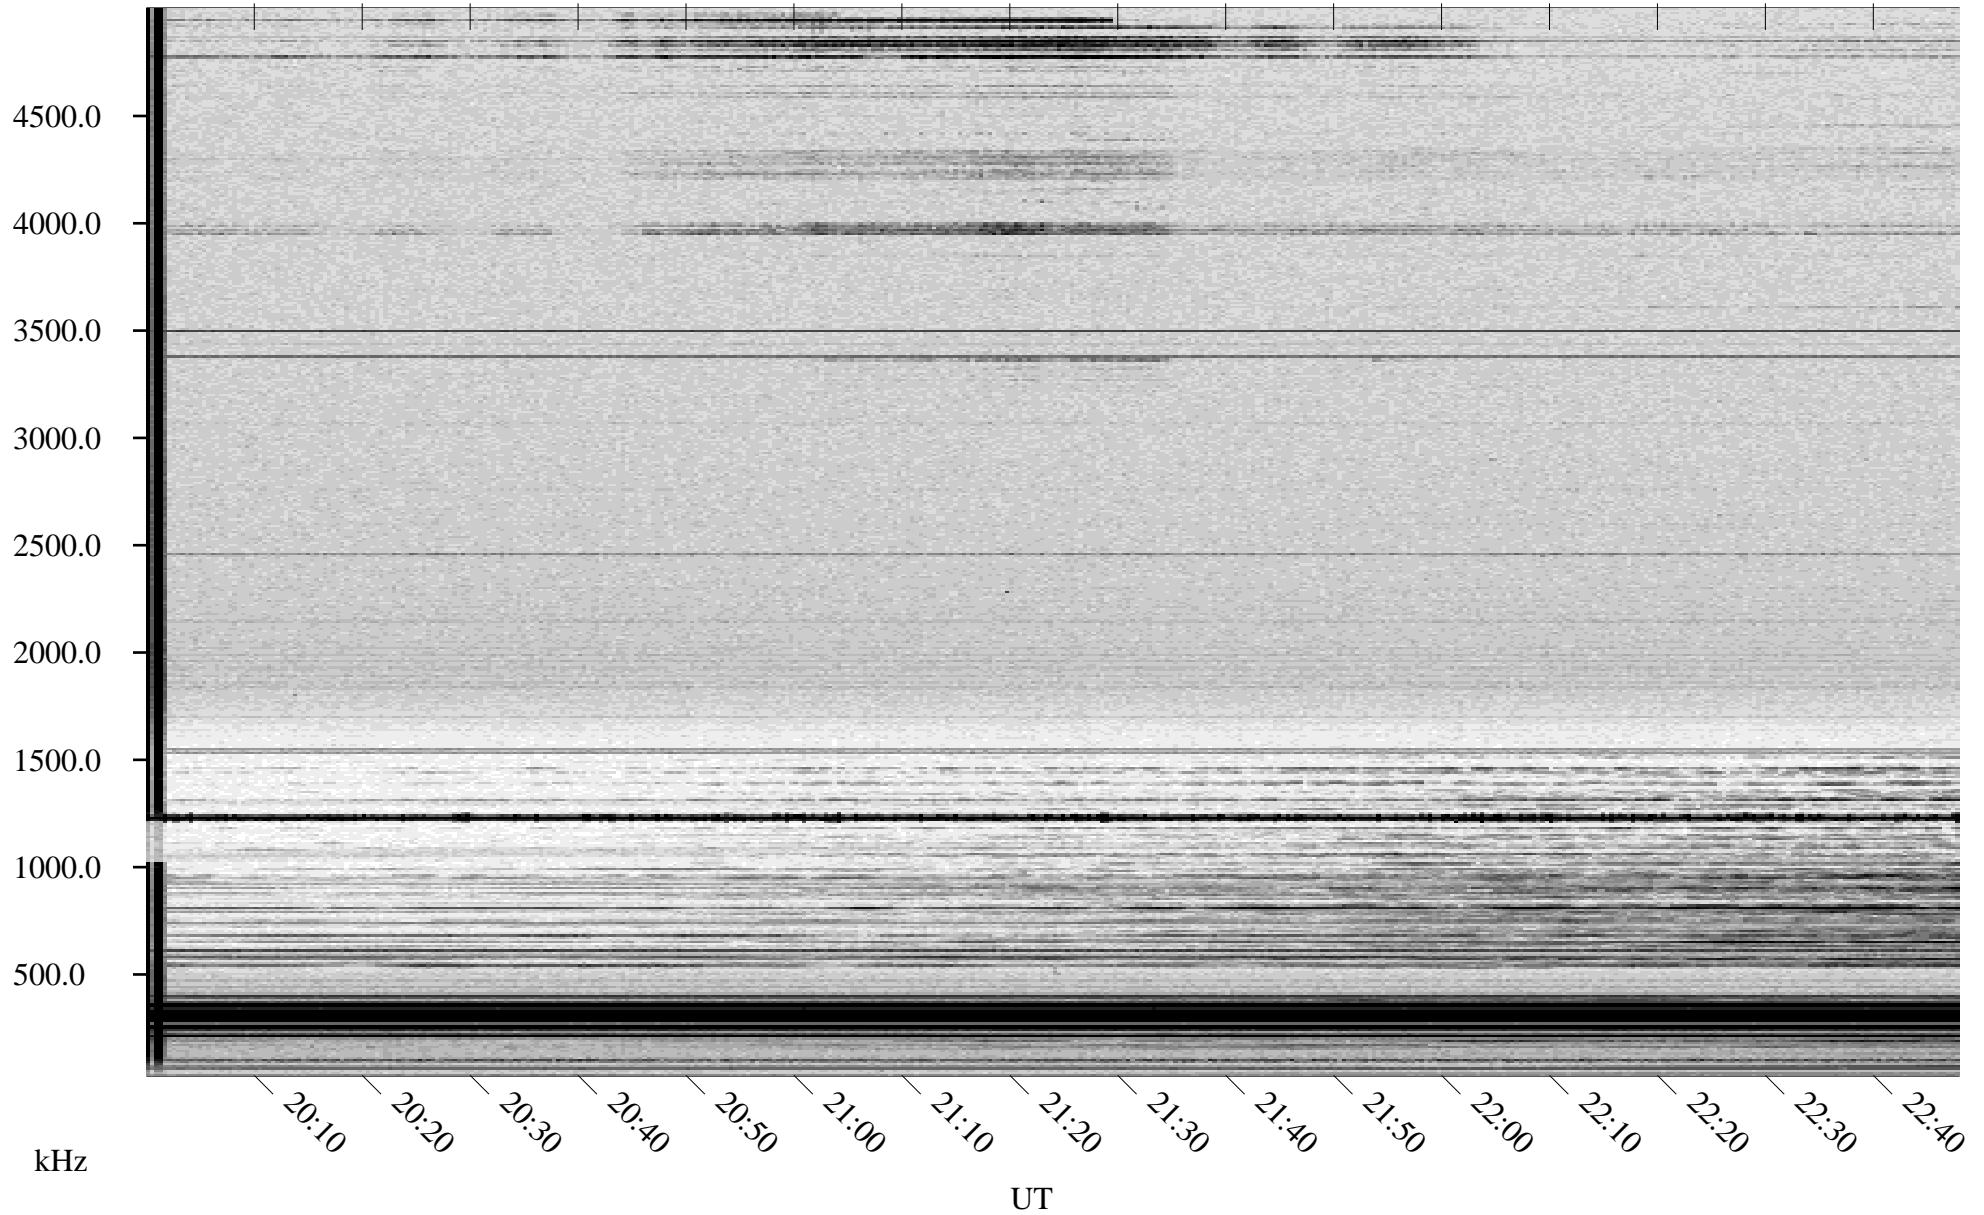

02/09/1998 Churchill, Manitoba

Linear Scale Black = 161 White = 15

ch980401.r00m max_12

Page 1

02/09/1998 Churchill, Manitoba

Linear Scale Black = 161 White = 15

ch98040l.r00m max_12

Page 2

02/10/1998 Churchill, Manitoba

Linear Scale Black = 161 White = 15

ch98040l.r00m max_12

Page 3

02/10/1998 Churchill, Manitoba

Linear Scale Black = 161 White = 15

ch98040l.r00m max_12

Page 4

02/10/1998 Churchill, Manitoba

Linear Scale Black = 161 White = 15

ch98040l.r00m max_12

Page 5

02/10/1998 Churchill, Manitoba

Linear Scale Black = 161 White = 15

ch98040l.r00m max_12

Page 6

02/10/1998 Churchill, Manitoba

Linear Scale Black = 161 White = 15

ch98040l.r00m max_12

Page 7

02/10/1998 Churchill, Manitoba

Linear Scale Black = 161 White = 15

ch98040l.r00m max_12

Page 8