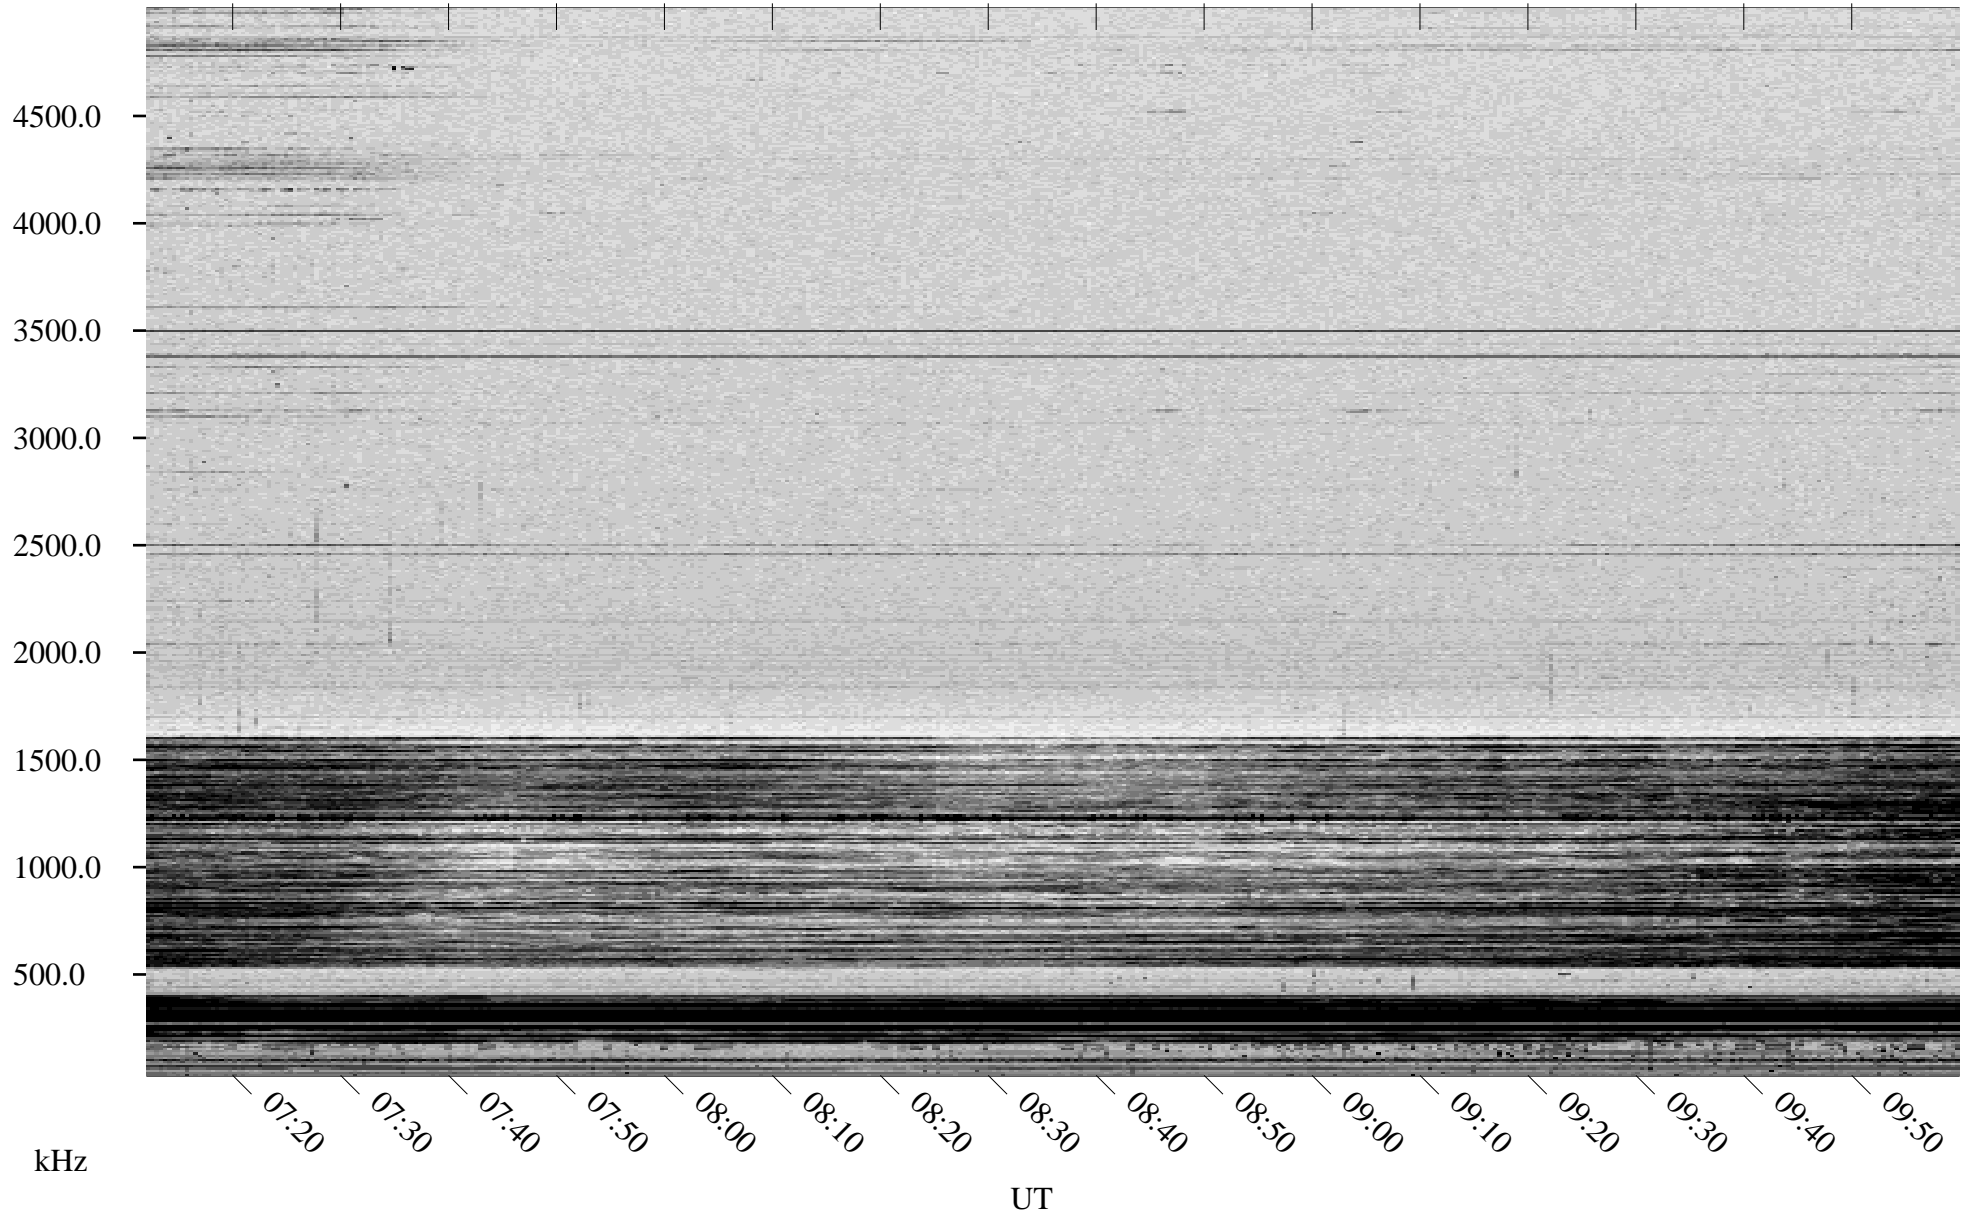

02/09/1998 Churchill, Manitoba

Linear Scale Black = 161 White = 15

ch980401.r00m max_12

Page 1

02/09/1998 Churchill, Manitoba

Linear Scale Black = 161 White = 15

ch98040l.r00m max_12

Page 2

02/10/1998 Churchill, Manitoba

Linear Scale Black = 161 White = 15

ch98040l.r00m max_12

Page 3

02/10/1998 Churchill, Manitoba

Linear Scale Black = 161 White = 15

ch98040l.r00m max_12

Page 4

02/10/1998 Churchill, Manitoba

Linear Scale Black = 161 White = 15

ch98040l.r00m max_12

Page 5

02/10/1998 Churchill, Manitoba

Linear Scale Black = 161 White = 15

ch98040l.r00m max_12

Page 6

02/10/1998 Churchill, Manitoba

Linear Scale Black = 161 White = 15

ch98040l.r00m max_12

Page 7

02/10/1998 Churchill, Manitoba

Linear Scale Black = 161 White = 15

ch98040l.r00m max_12

Page 8