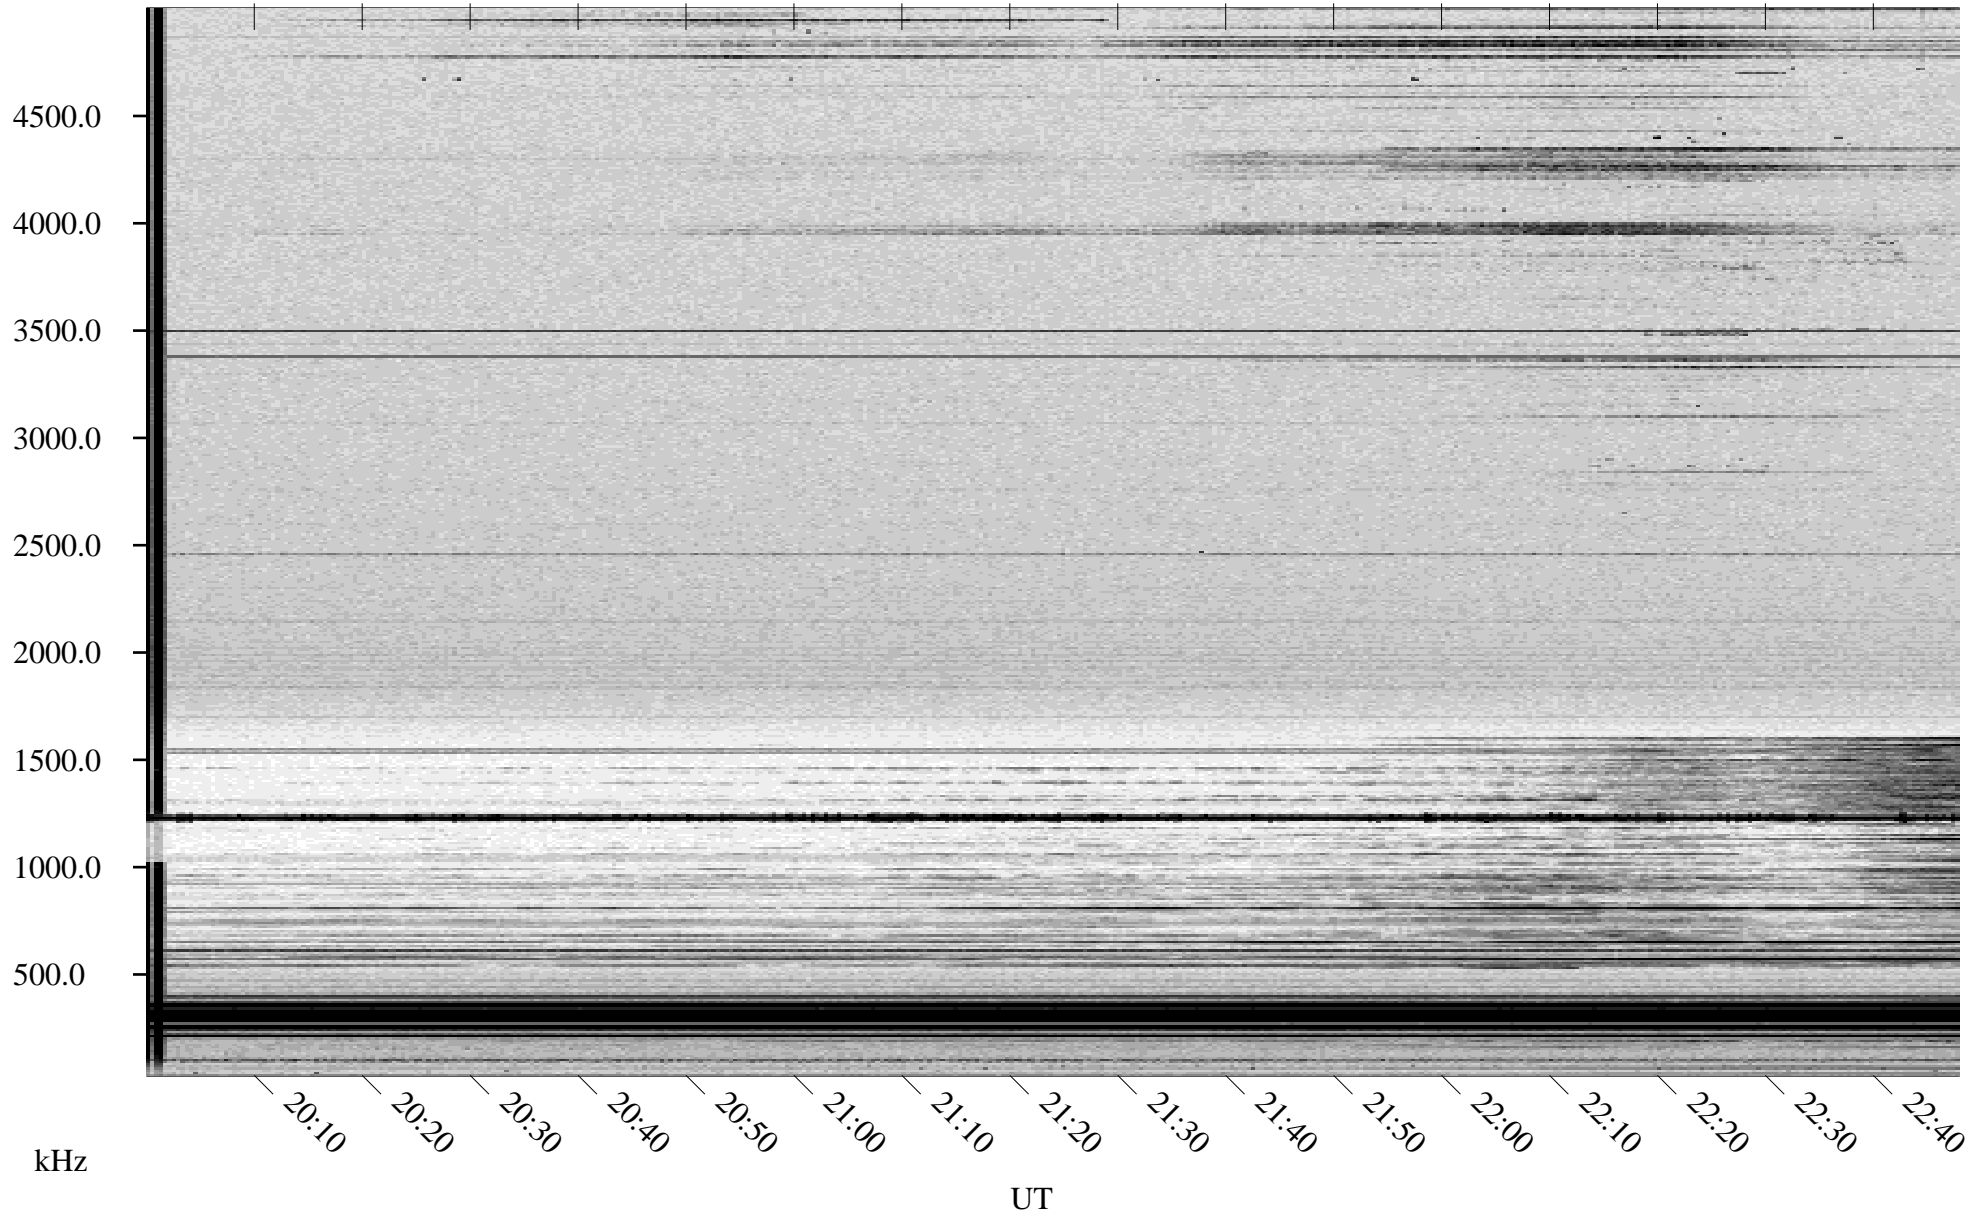

02/10/1998 Churchill, Manitoba

Linear Scale Black = 161 White = 15

ch980411.r00m max_12

Page 1

02/10/1998 Churchill, Manitoba

Linear Scale Black = 161 White = 15

ch980411.r00m max_12

Page 2

02/11/1998 Churchill, Manitoba

Linear Scale Black = 161 White = 15

ch980411.r00m max_12

Page 3

02/11/1998 Churchill, Manitoba

Linear Scale Black = 161 White = 15

ch980411.r00m max_12

Page 4

02/11/1998 Churchill, Manitoba

Linear Scale Black = 161 White = 15

ch980411.r00m max_12

Page 5

02/11/1998 Churchill, Manitoba

Linear Scale Black = 161 White = 15

ch980411.r00m max_12

Page 6

02/11/1998 Churchill, Manitoba

Linear Scale Black = 161 White = 15

ch980411.r00m max_12

Page 7

02/11/1998 Churchill, Manitoba

Linear Scale Black = 161 White = 15

ch980411.r00m max_12

Page 8