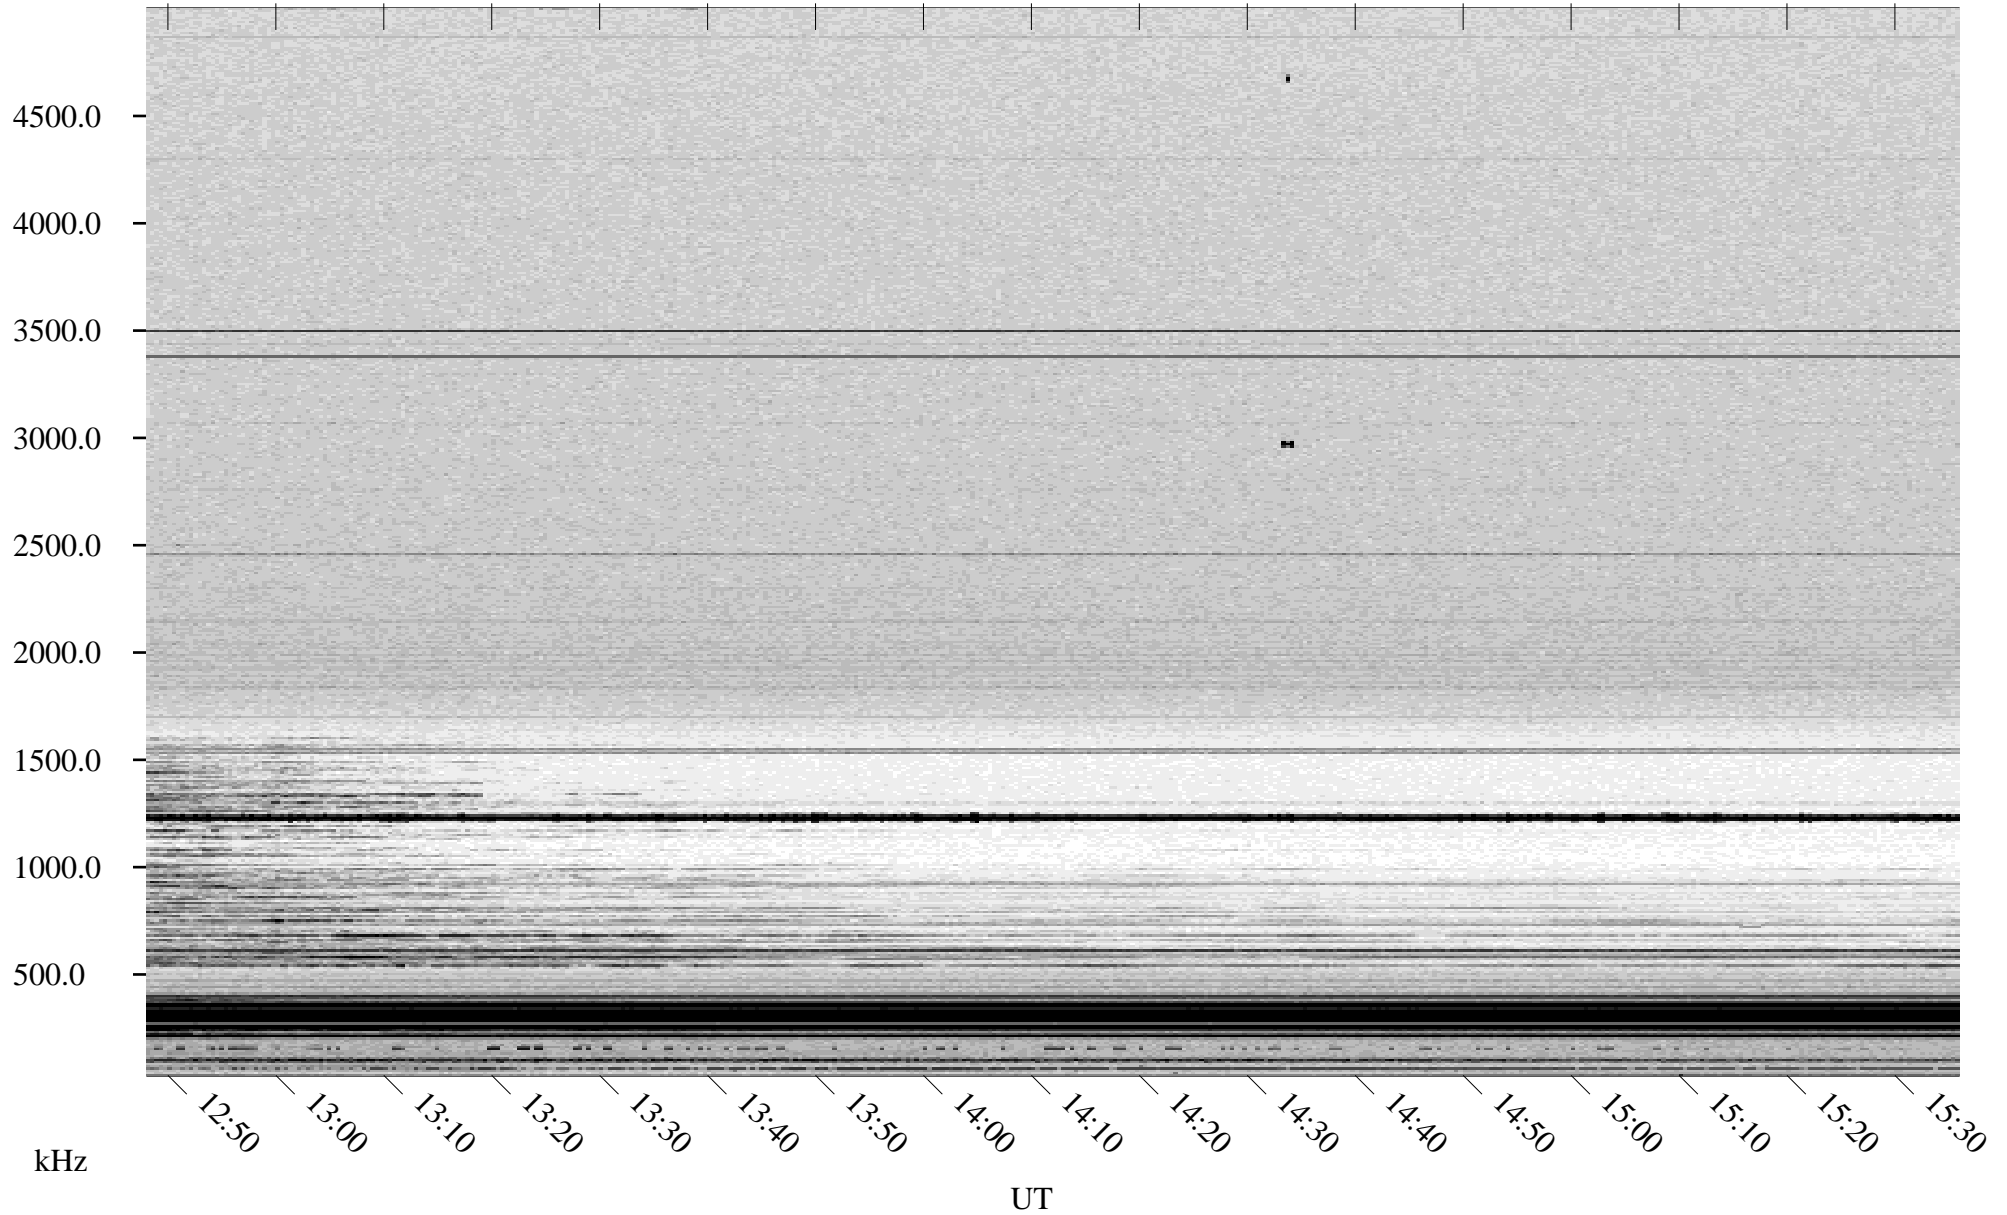

02/10/1998 Churchill, Manitoba

Linear Scale Black = 161 White = 15

ch980411.r00m max_12

Page 1

02/10/1998 Churchill, Manitoba

Linear Scale Black = 161 White = 15

ch980411.r00m max_12

Page 2

02/11/1998 Churchill, Manitoba

Linear Scale Black = 161 White = 15

ch980411.r00m max_12

Page 3

02/11/1998 Churchill, Manitoba

Linear Scale Black = 161 White = 15

ch980411.r00m max_12

Page 4

02/11/1998 Churchill, Manitoba

Linear Scale Black = 161 White = 15

ch980411.r00m max_12

Page 5

02/11/1998 Churchill, Manitoba

Linear Scale Black = 161 White = 15

ch980411.r00m max_12

Page 6

02/11/1998 Churchill, Manitoba

Linear Scale Black = 161 White = 15

ch980411.r00m max_12

Page 7

02/11/1998 Churchill, Manitoba

Linear Scale Black = 161 White = 15

ch980411.r00m max_12

Page 8