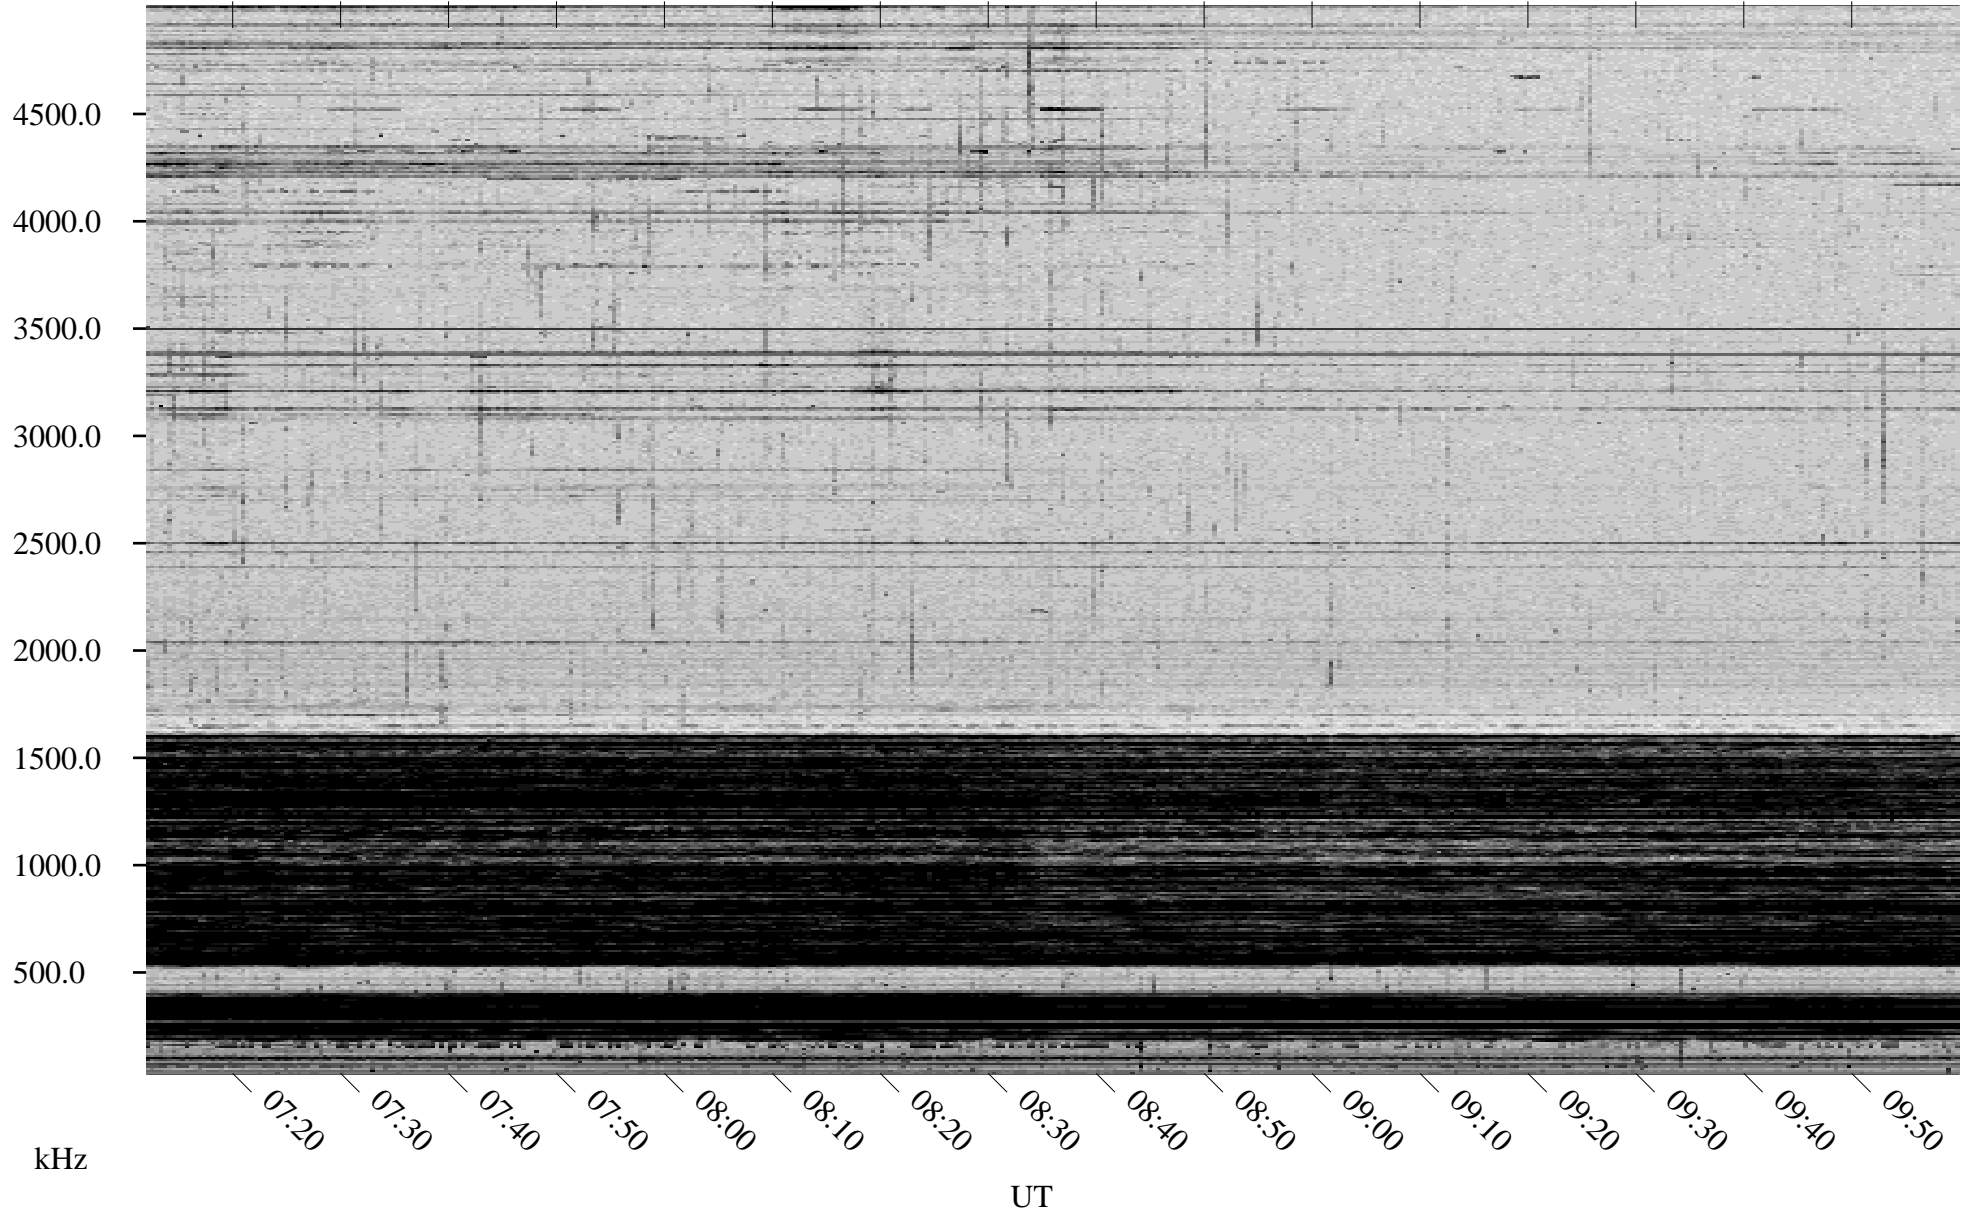

02/10/1998 Churchill, Manitoba

Linear Scale Black = 161 White = 15

ch980411.r00m max_12

Page 1

02/10/1998 Churchill, Manitoba

Linear Scale Black = 161 White = 15

ch980411.r00m max_12

Page 2

02/11/1998 Churchill, Manitoba

Linear Scale Black = 161 White = 15

ch980411.r00m max_12

Page 3

02/11/1998 Churchill, Manitoba

Linear Scale Black = 161 White = 15

ch980411.r00m max_12

Page 4

02/11/1998 Churchill, Manitoba

Linear Scale Black = 161 White = 15

ch980411.r00m max_12

Page 5

02/11/1998 Churchill, Manitoba

Linear Scale Black = 161 White = 15

ch980411.r00m max_12

Page 6

02/11/1998 Churchill, Manitoba

Linear Scale Black = 161 White = 15

ch980411.r00m max_12

Page 7

02/11/1998 Churchill, Manitoba

Linear Scale Black = 161 White = 15

ch980411.r00m max_12

Page 8