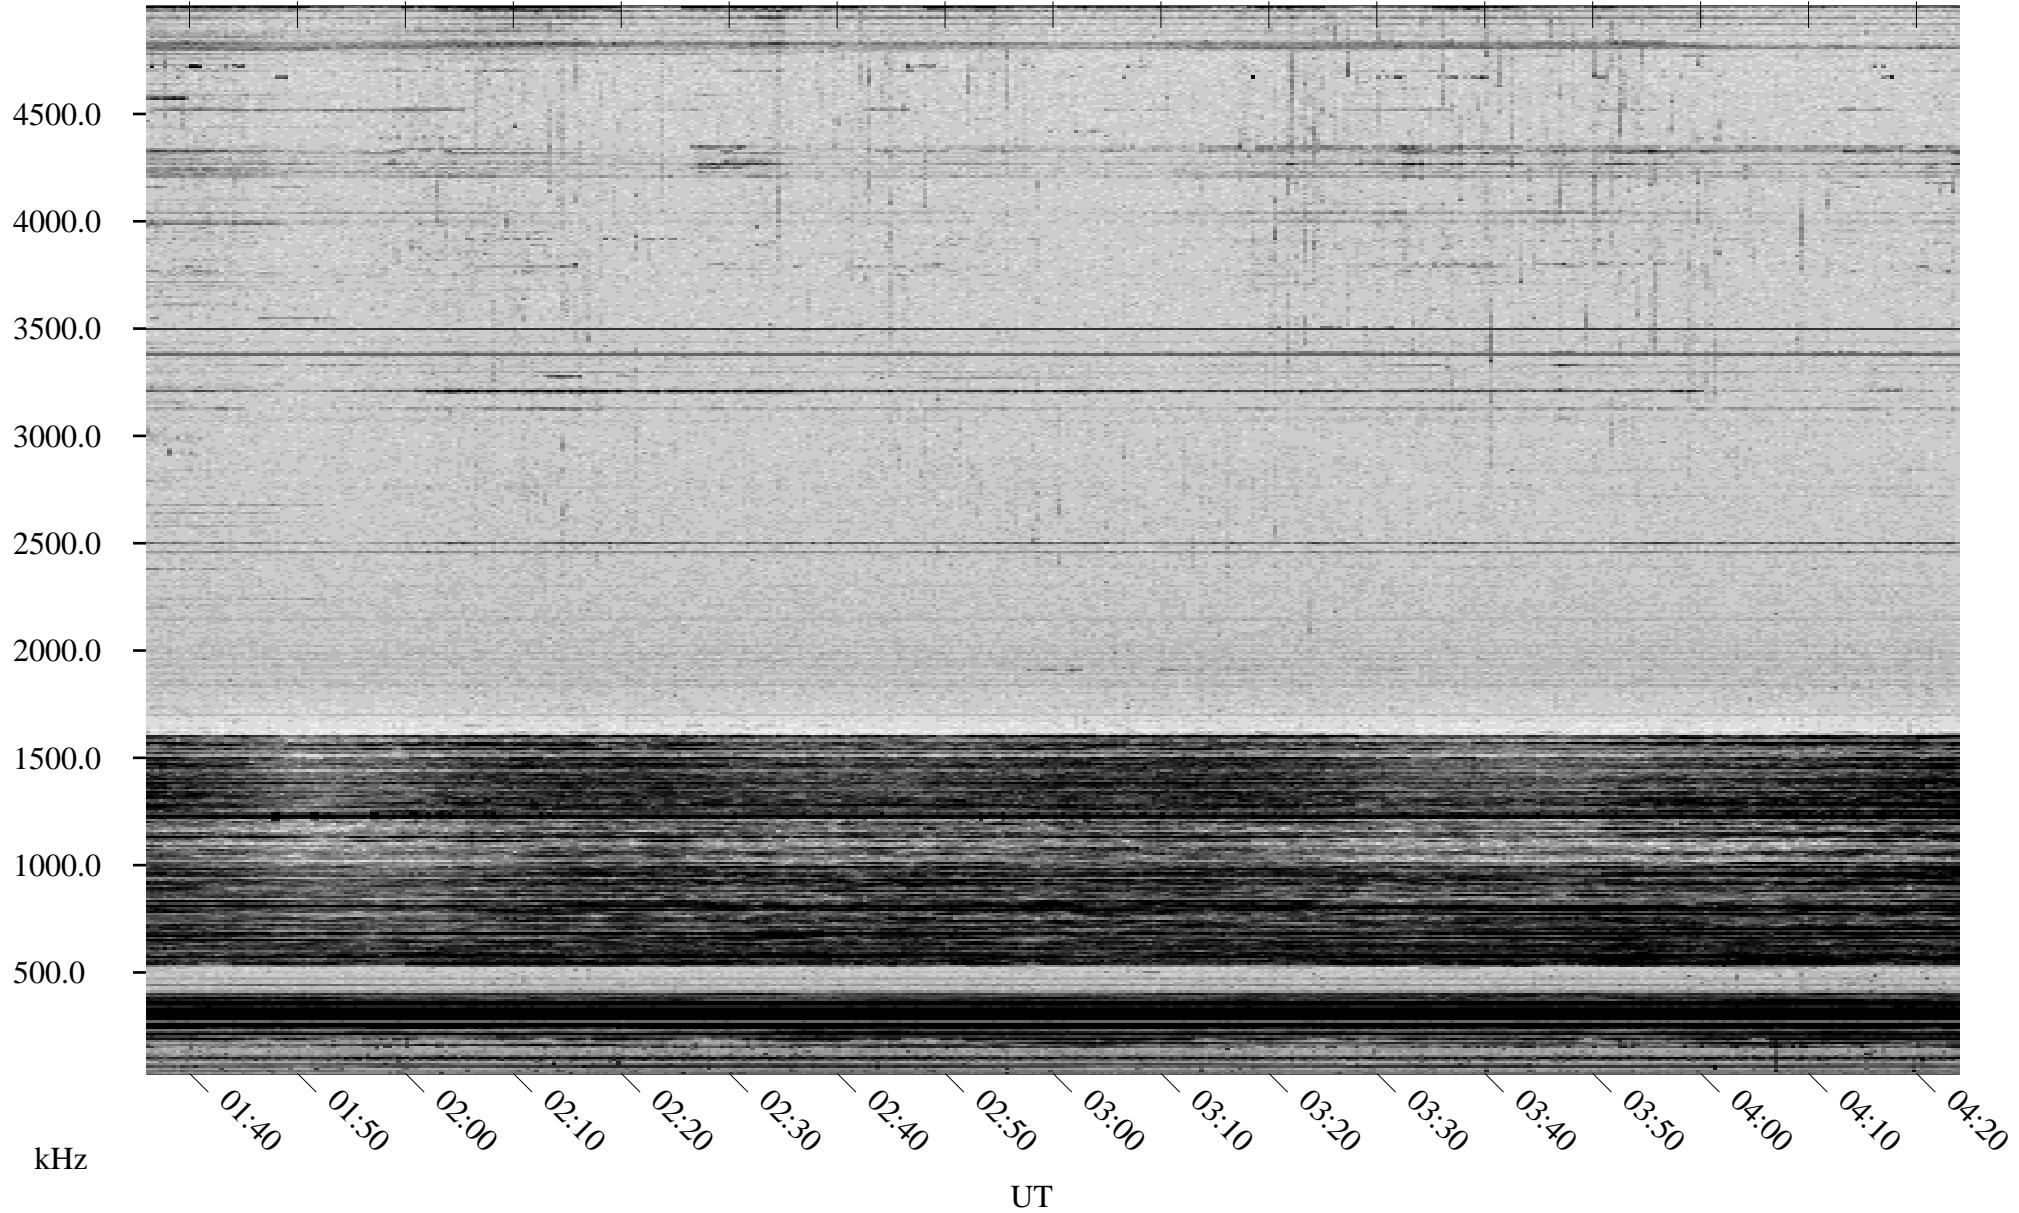

02/10/1998 Churchill, Manitoba

Linear Scale Black = 161 White = 15

ch980411.r00m max_12

Page 1

02/10/1998 Churchill, Manitoba

Linear Scale Black = 161 White = 15

ch980411.r00m max_12

Page 2

02/11/1998 Churchill, Manitoba

Linear Scale Black = 161 White = 15

ch980411.r00m max_12

Page 3

02/11/1998 Churchill, Manitoba

Linear Scale Black = 161 White = 15

ch980411.r00m max_12

Page 4

02/11/1998 Churchill, Manitoba

Linear Scale Black = 161 White = 15

ch980411.r00m max_12

Page 5

02/11/1998 Churchill, Manitoba

Linear Scale Black = 161 White = 15

ch980411.r00m max_12

Page 6

02/11/1998 Churchill, Manitoba

Linear Scale Black = 161 White = 15

ch980411.r00m max_12

Page 7

02/11/1998 Churchill, Manitoba

Linear Scale Black = 161 White = 15

ch980411.r00m max_12

Page 8