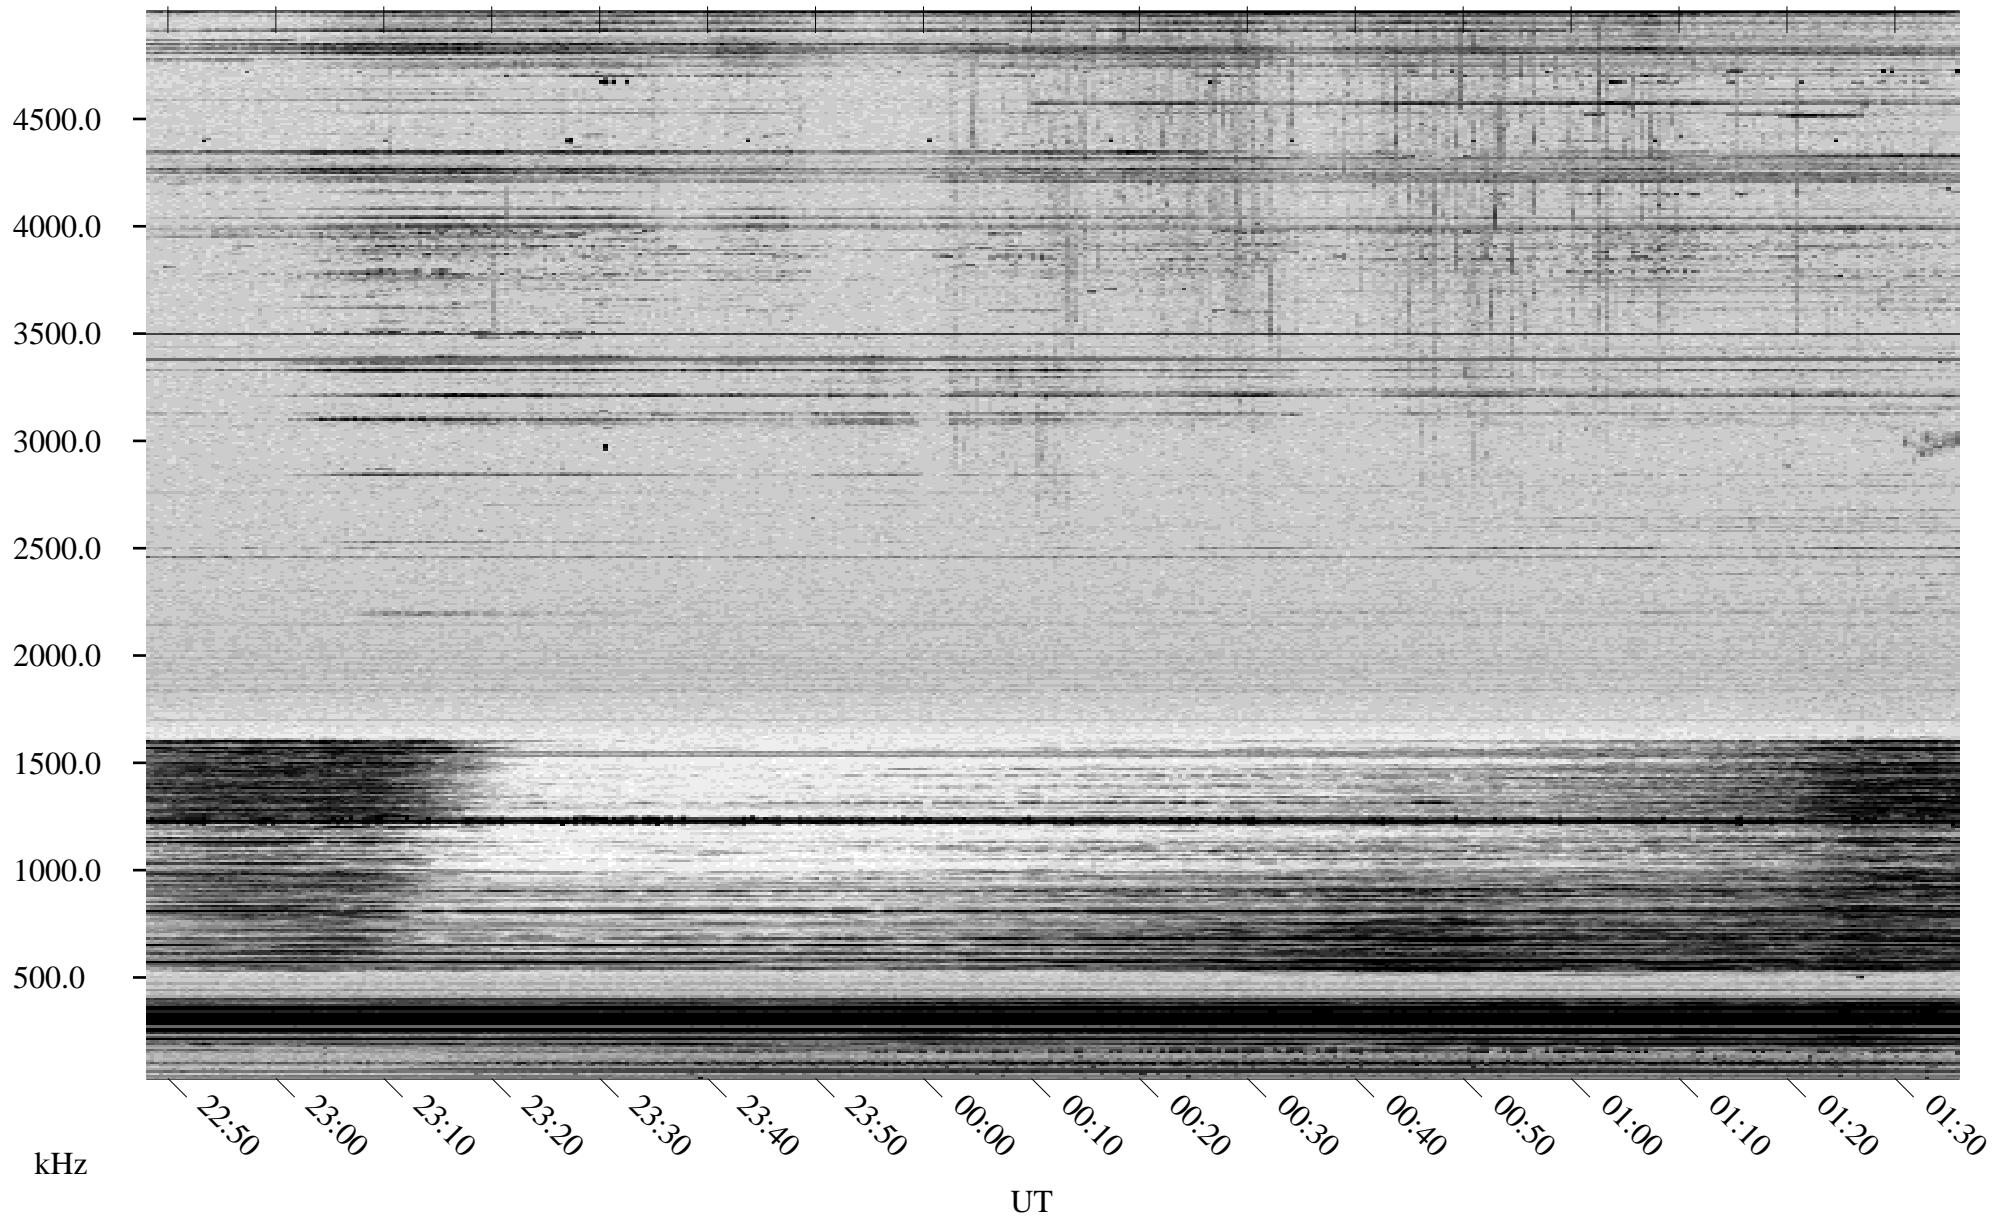

02/10/1998 Churchill, Manitoba

Linear Scale Black = 161 White = 15

ch980411.r00m max_12

Page 1

02/10/1998 Churchill, Manitoba

Linear Scale Black = 161 White = 15

ch980411.r00m max_12

Page 2

02/11/1998 Churchill, Manitoba

Linear Scale Black = 161 White = 15

ch980411.r00m max_12

Page 3

02/11/1998 Churchill, Manitoba

Linear Scale Black = 161 White = 15

ch980411.r00m max_12

Page 4

02/11/1998 Churchill, Manitoba

Linear Scale Black = 161 White = 15

ch980411.r00m max_12

Page 5

02/11/1998 Churchill, Manitoba

Linear Scale Black = 161 White = 15

ch980411.r00m max_12

Page 6

02/11/1998 Churchill, Manitoba

Linear Scale Black = 161 White = 15

ch980411.r00m max_12

Page 7

02/11/1998 Churchill, Manitoba

Linear Scale Black = 161 White = 15

ch980411.r00m max_12

Page 8