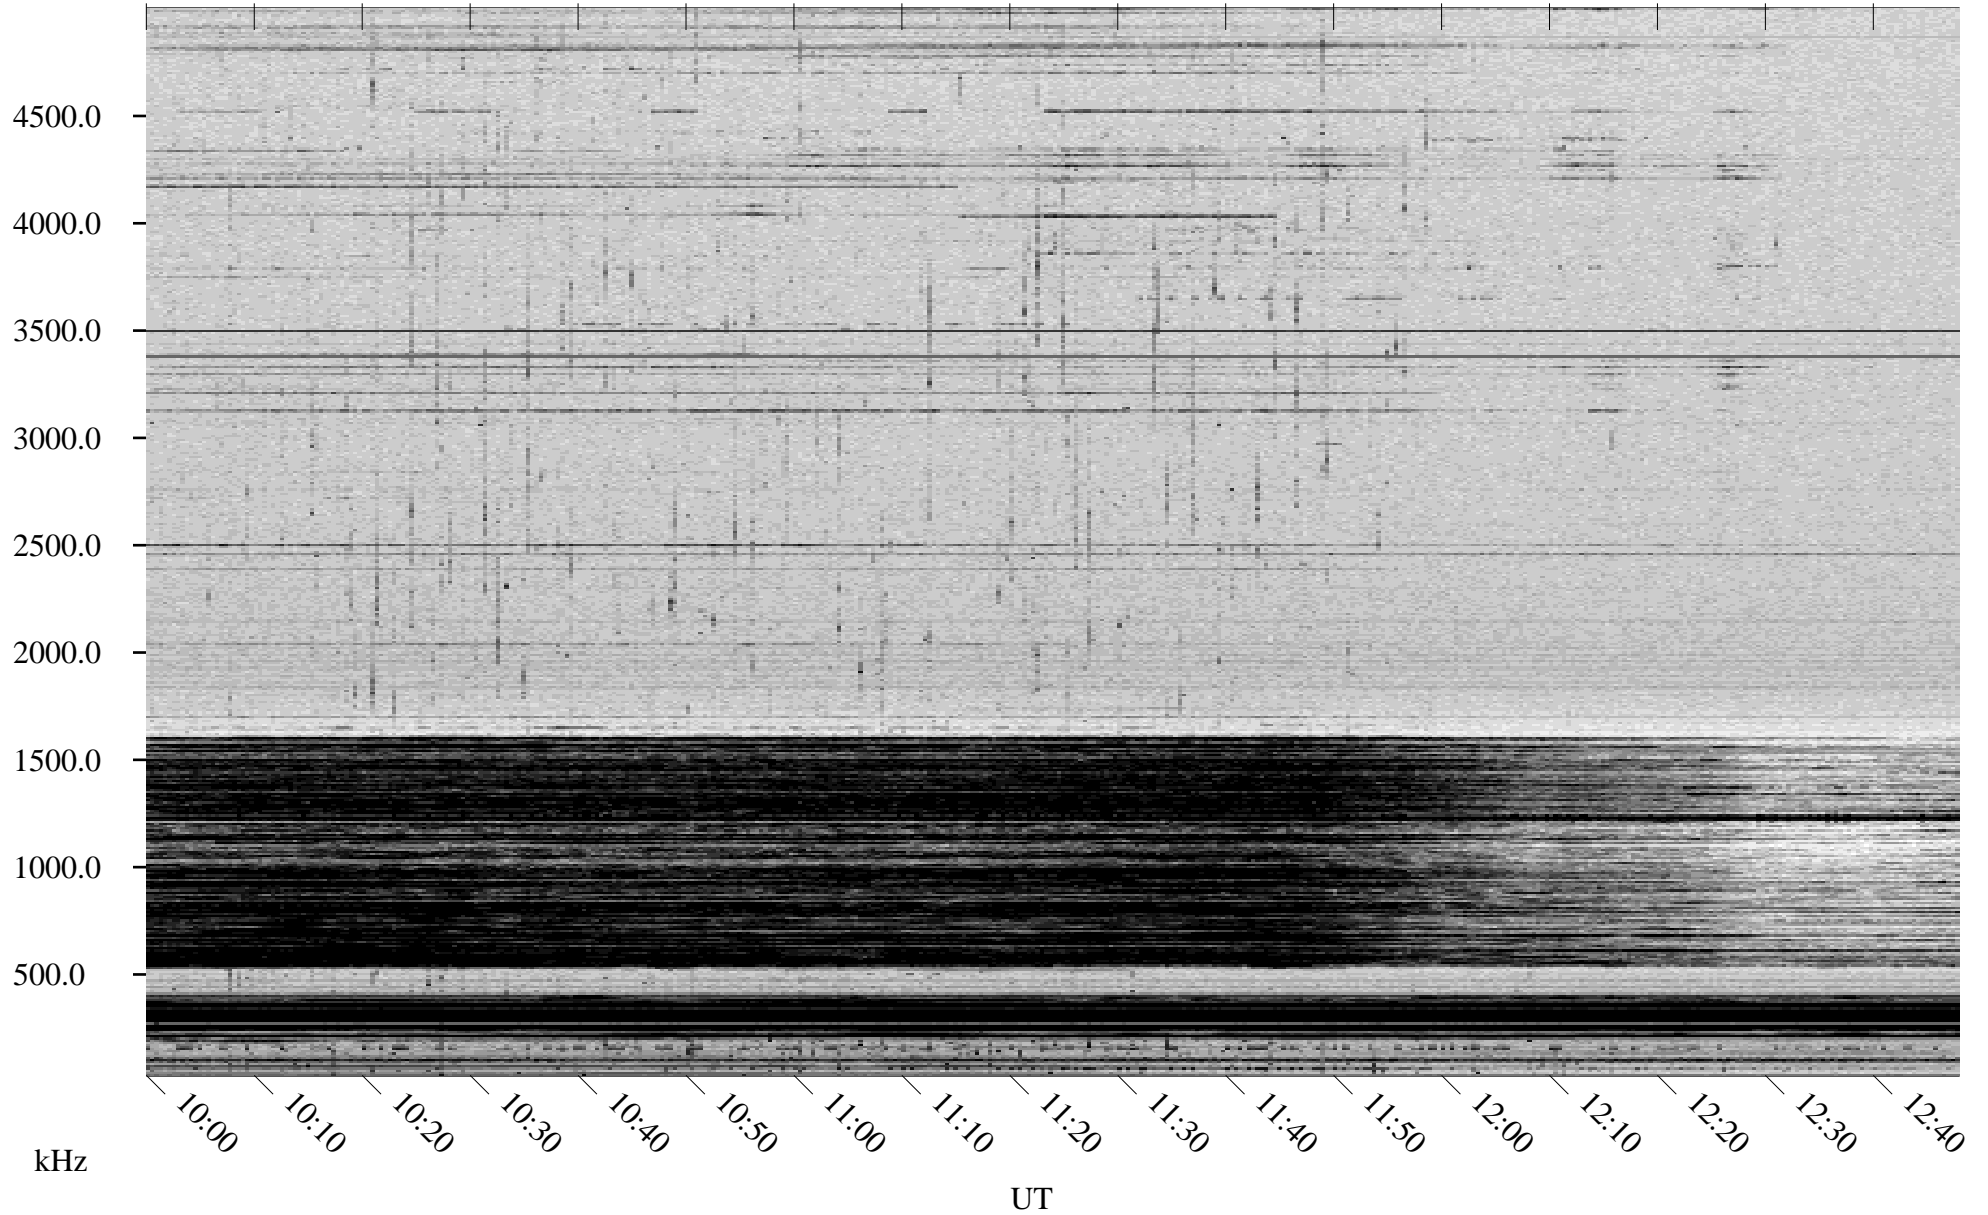

02/10/1998 Churchill, Manitoba

Linear Scale Black = 161 White = 15

ch980411.r00m max_12

Page 1

02/10/1998 Churchill, Manitoba

Linear Scale Black = 161 White = 15

ch980411.r00m max_12

Page 2

02/11/1998 Churchill, Manitoba

Linear Scale Black = 161 White = 15

ch980411.r00m max_12

Page 3

02/11/1998 Churchill, Manitoba

Linear Scale Black = 161 White = 15

ch980411.r00m max_12

Page 4

02/11/1998 Churchill, Manitoba

Linear Scale Black = 161 White = 15

ch980411.r00m max_12

Page 5

02/11/1998 Churchill, Manitoba

Linear Scale Black = 161 White = 15

ch980411.r00m max_12

Page 6

02/11/1998 Churchill, Manitoba

Linear Scale Black = 161 White = 15

ch980411.r00m max_12

Page 7

02/11/1998 Churchill, Manitoba

Linear Scale Black = 161 White = 15

ch980411.r00m max_12

Page 8