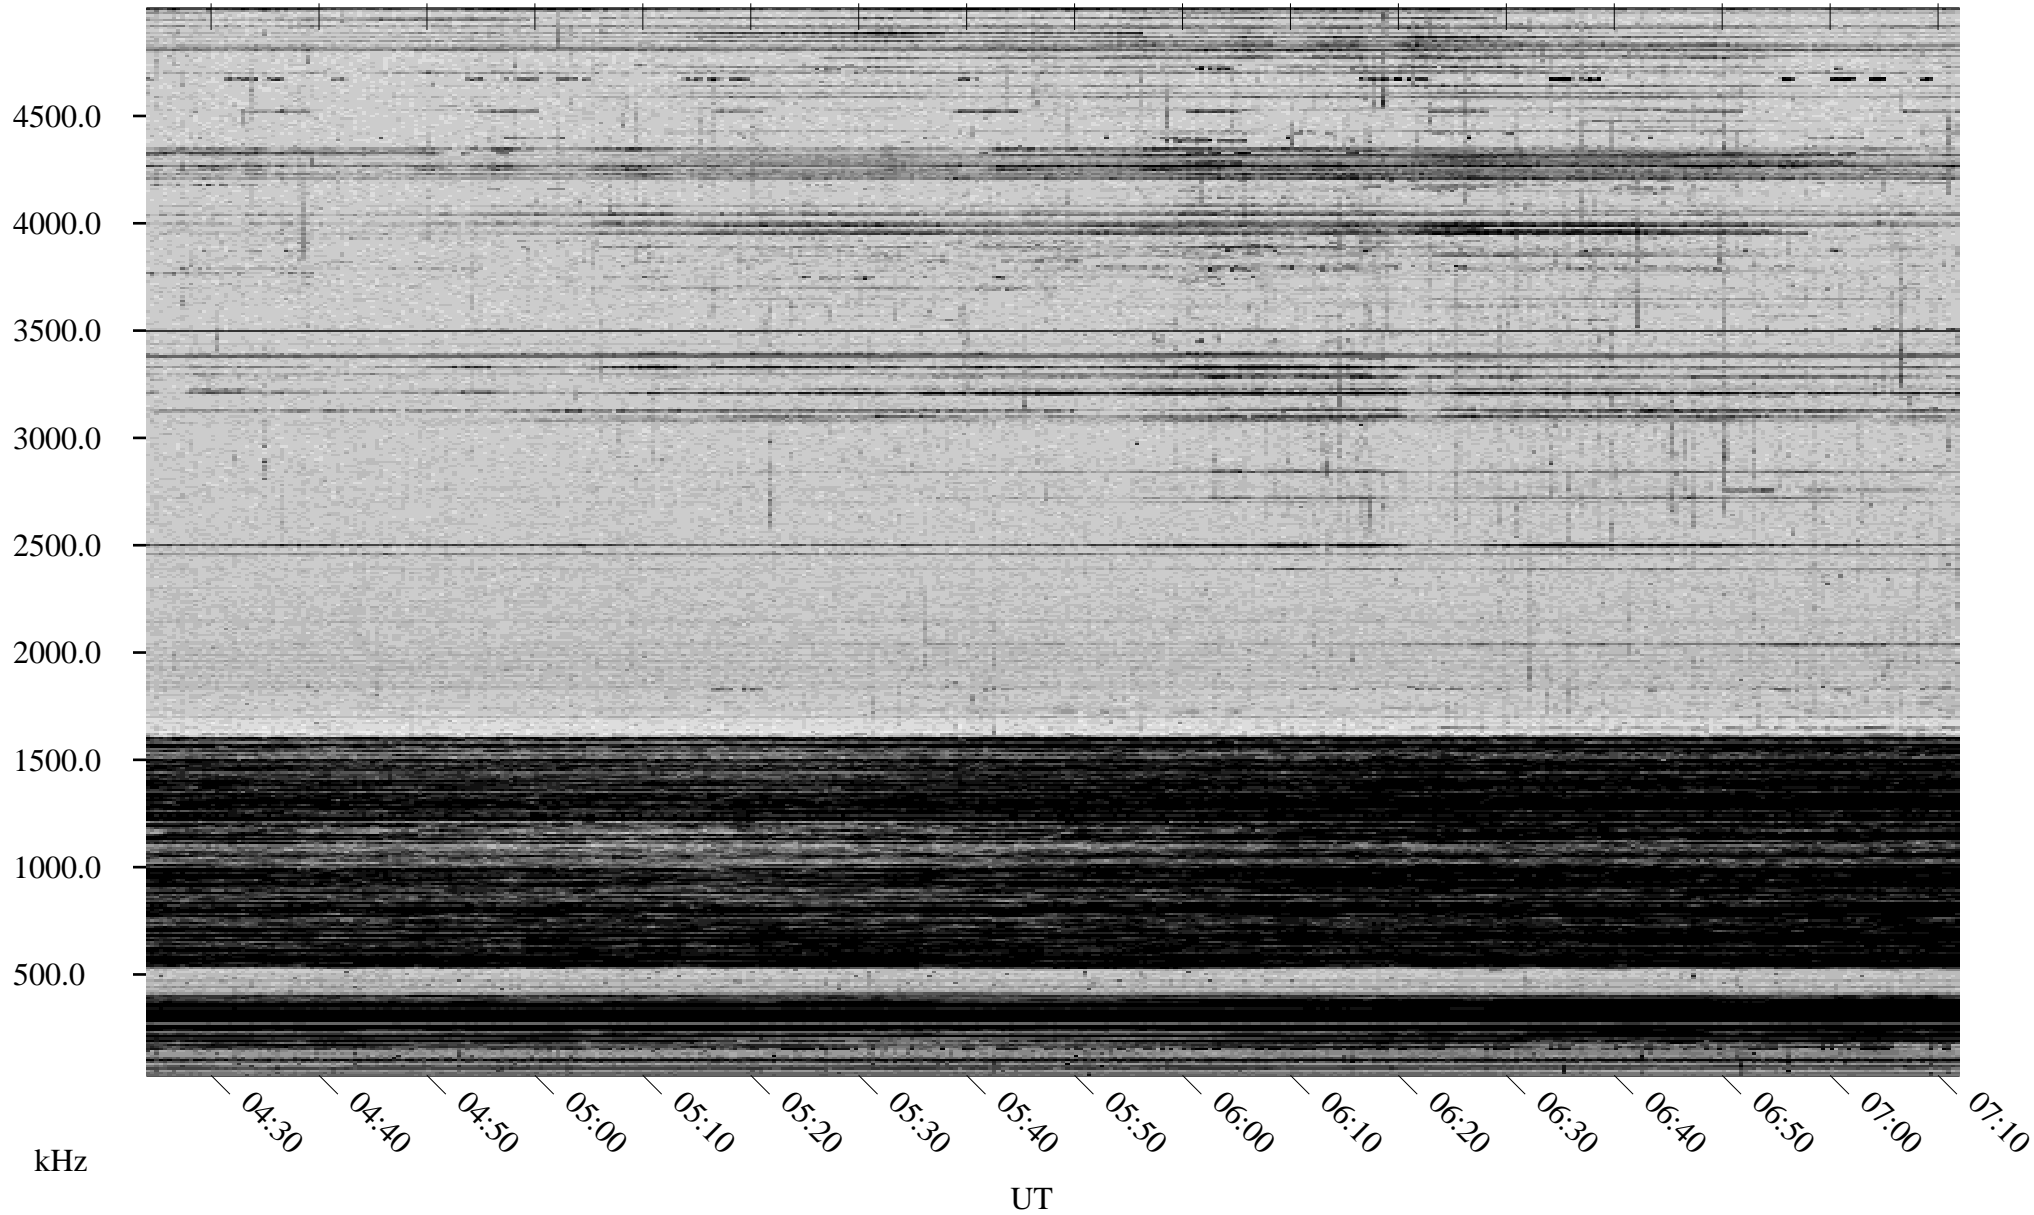

02/10/1998 Churchill, Manitoba

Linear Scale Black = 161 White = 15

ch980411.r00m max_12

Page 1

02/10/1998 Churchill, Manitoba

Linear Scale Black = 161 White = 15

ch980411.r00m max_12

Page 2

02/11/1998 Churchill, Manitoba

Linear Scale Black = 161 White = 15

ch980411.r00m max_12

Page 3

02/11/1998 Churchill, Manitoba

Linear Scale Black = 161 White = 15

ch980411.r00m max_12

Page 4

02/11/1998 Churchill, Manitoba

Linear Scale Black = 161 White = 15

ch980411.r00m max_12

Page 5

02/11/1998 Churchill, Manitoba

Linear Scale Black = 161 White = 15

ch980411.r00m max_12

Page 6

02/11/1998 Churchill, Manitoba

Linear Scale Black = 161 White = 15

ch980411.r00m max_12

Page 7

02/11/1998 Churchill, Manitoba

Linear Scale Black = 161 White = 15

ch980411.r00m max_12

Page 8