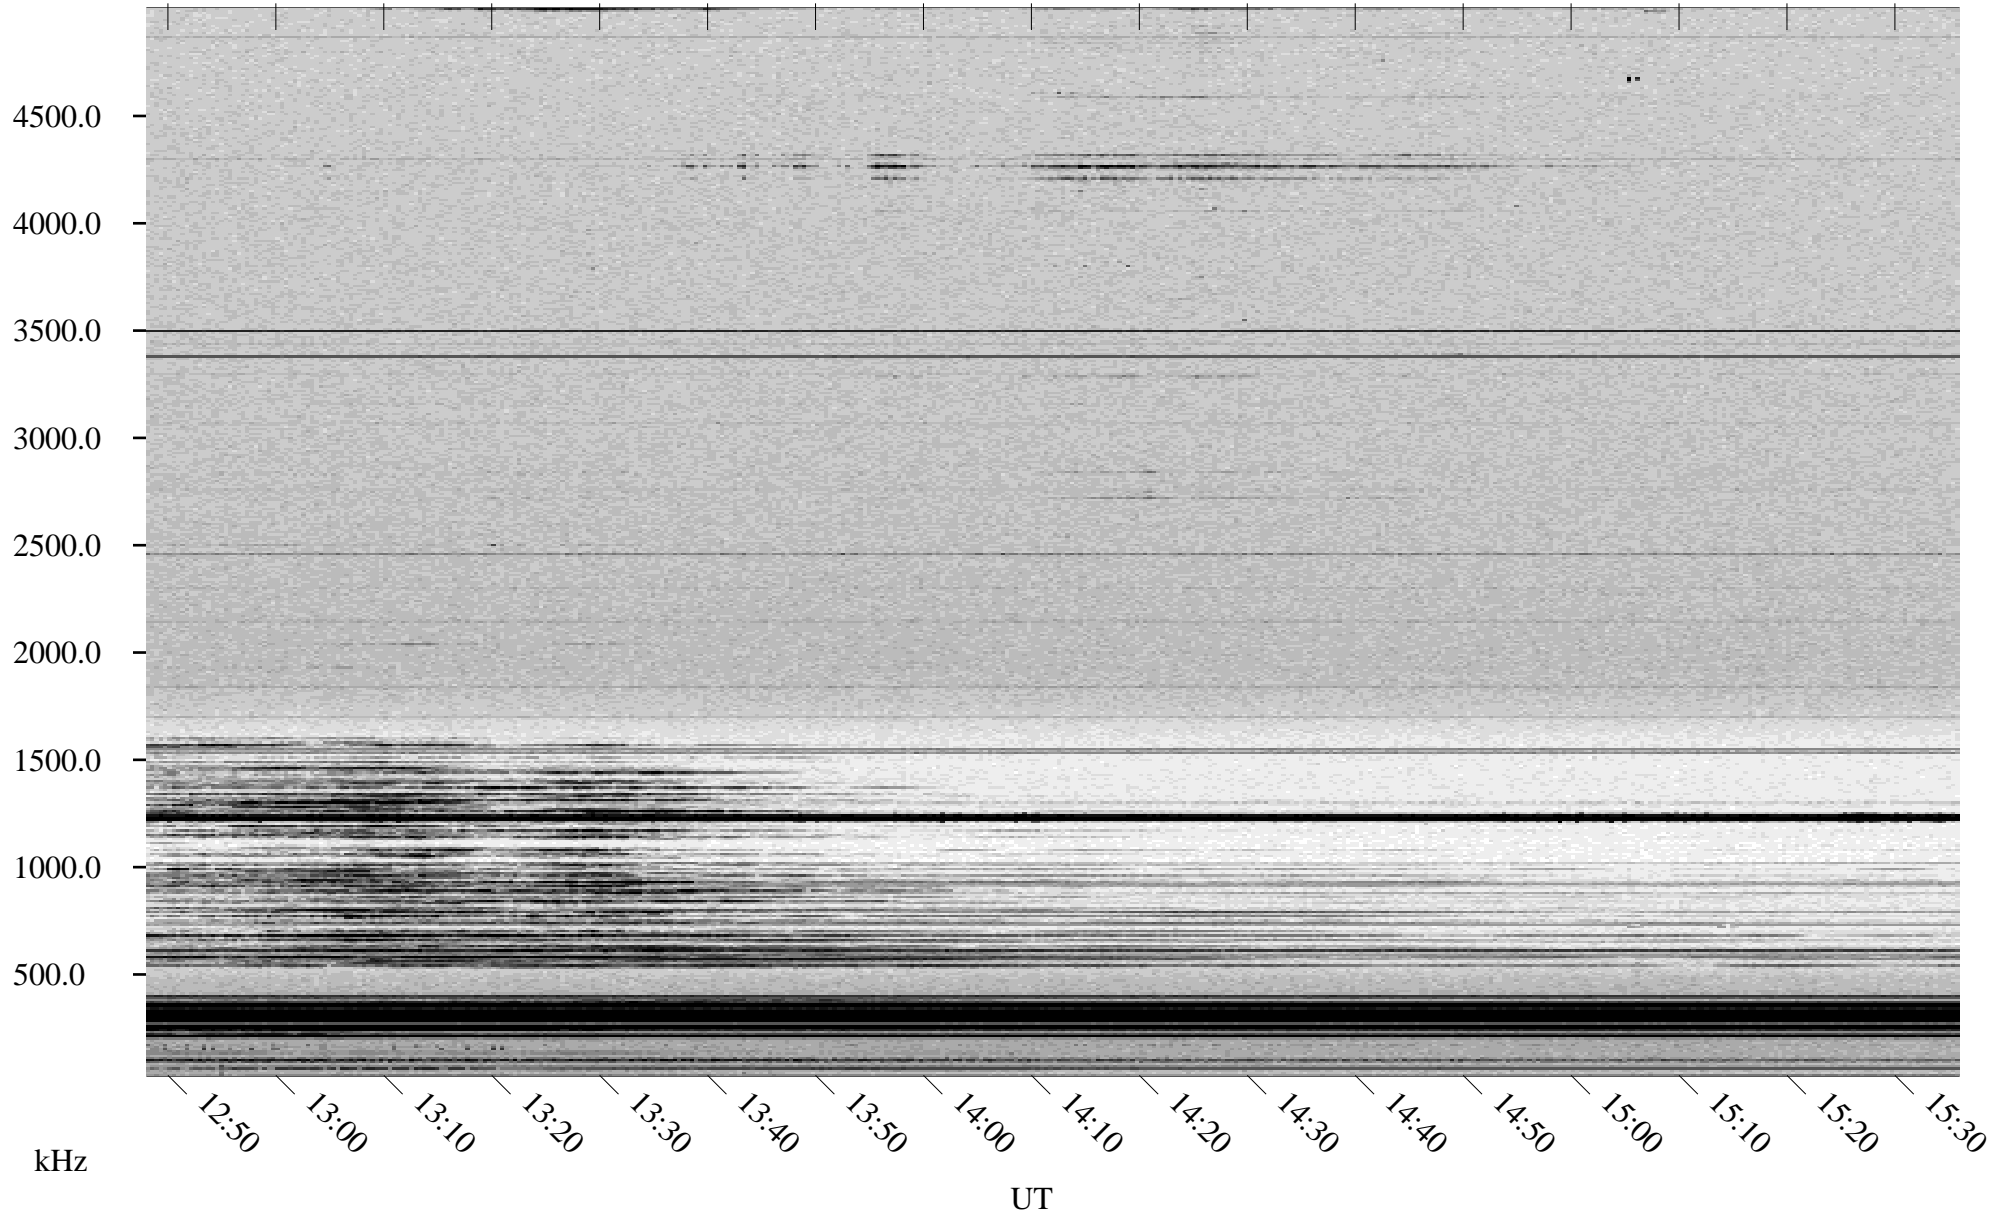

02/11/1998 Churchill, Manitoba

Linear Scale Black = 161 White = 15

ch98042l.r00m max_12

Page 1

02/11/1998 Churchill, Manitoba

Linear Scale Black = 161 White = 15

ch98042l.r00m max_12

Page 2

02/12/1998 Churchill, Manitoba

Linear Scale Black = 161 White = 15

ch98042l.r00m max_12

Page 3

02/12/1998 Churchill, Manitoba

Linear Scale Black = 161 White = 15

ch98042l.r00m max_12

Page 4

02/12/1998 Churchill, Manitoba

Linear Scale Black = 161 White = 15

ch98042l.r00m max_12

Page 5

02/12/1998 Churchill, Manitoba

Linear Scale Black = 161 White = 15

ch98042l.r00m max_12

Page 6

02/12/1998 Churchill, Manitoba

Linear Scale Black = 161 White = 15

ch98042l.r00m max_12

Page 7

02/12/1998 Churchill, Manitoba

Linear Scale Black = 161 White = 15

ch98042l.r00m max_12