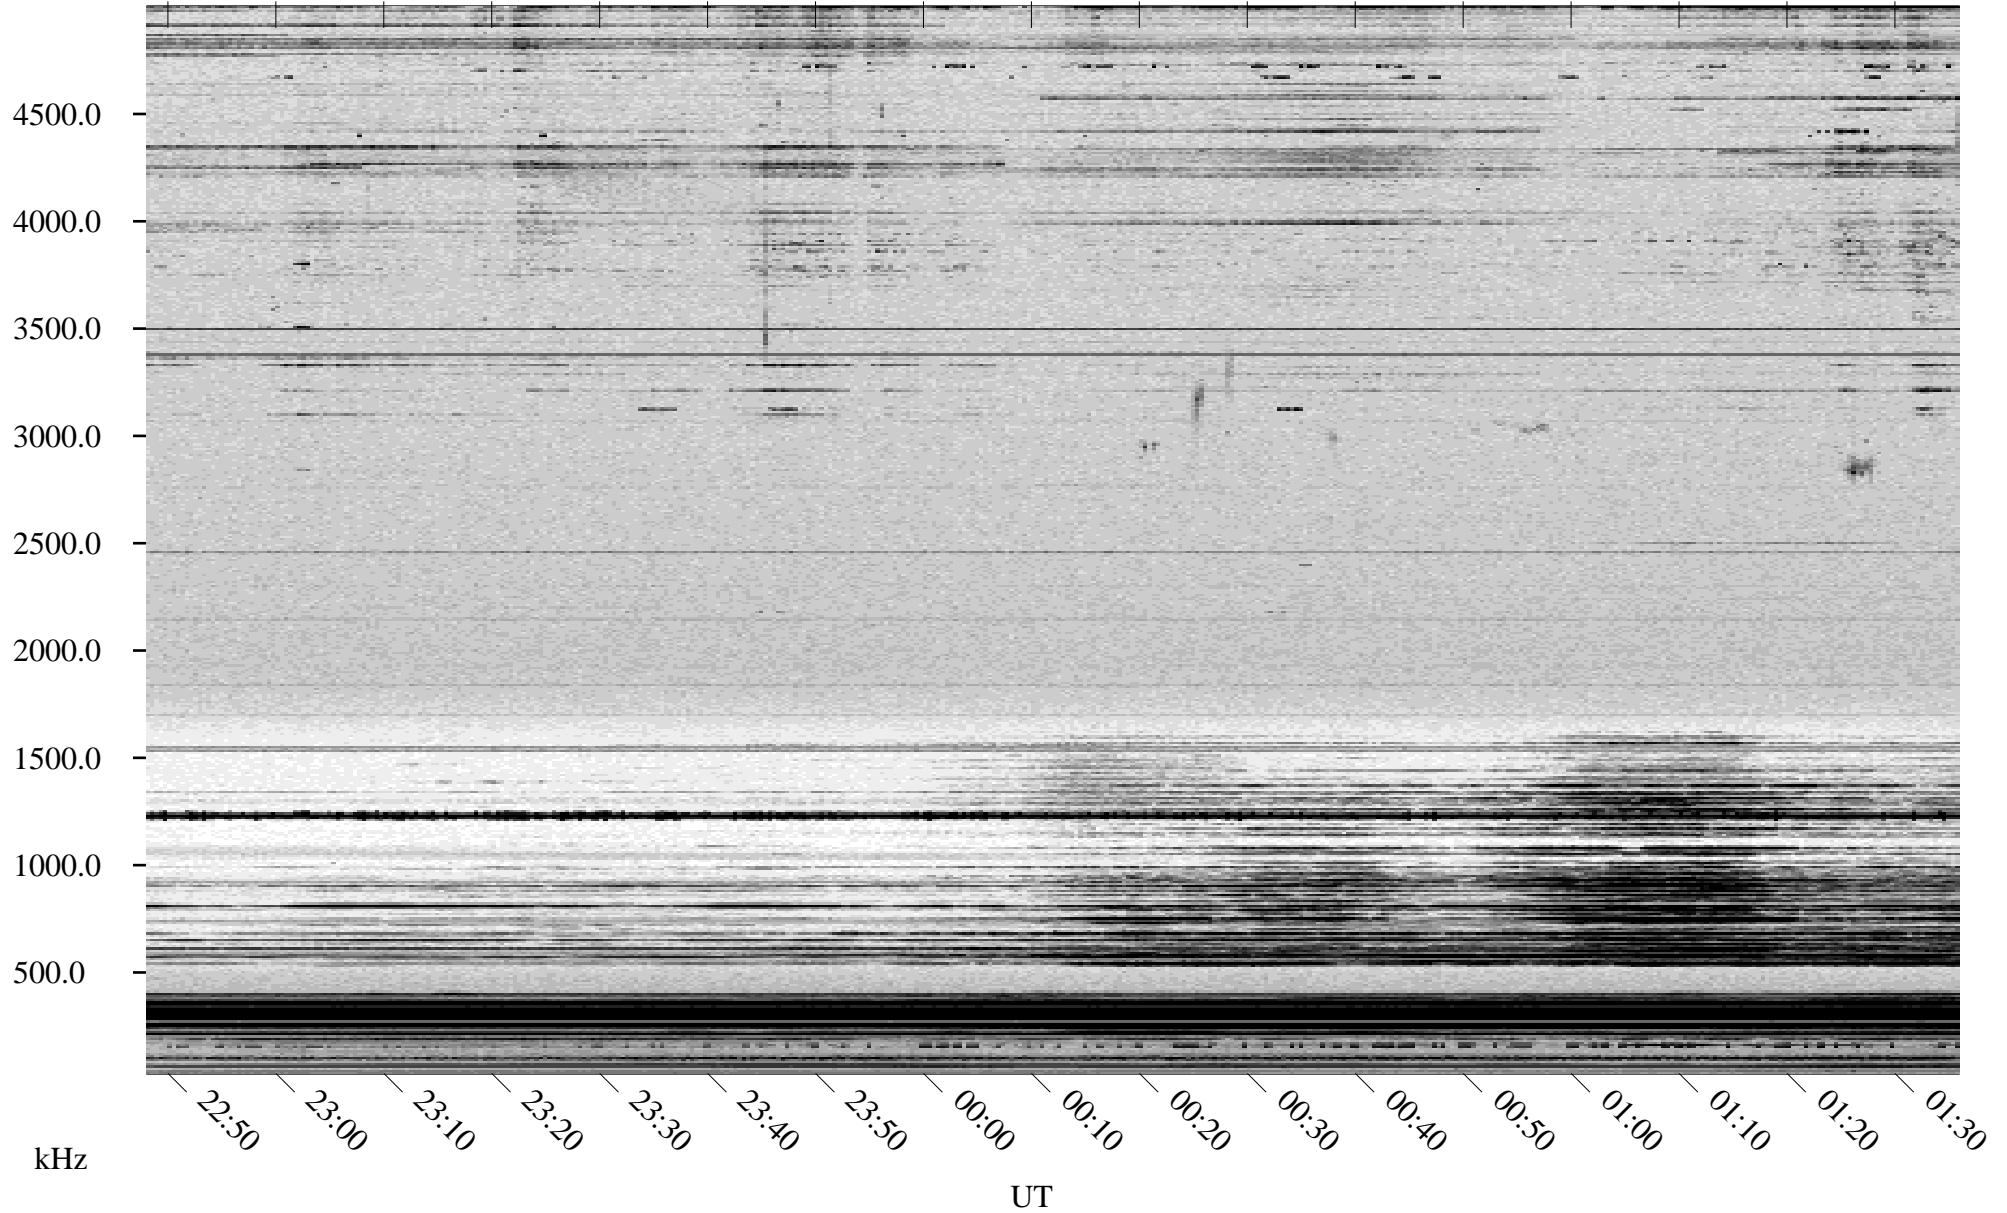

02/11/1998 Churchill, Manitoba

Linear Scale Black = 161 White = 15

ch98042l.r00m max_12

Page 1

02/11/1998 Churchill, Manitoba

Linear Scale Black = 161 White = 15

ch98042l.r00m max_12

Page 2

02/12/1998 Churchill, Manitoba

Linear Scale Black = 161 White = 15

ch98042l.r00m max_12

Page 3

02/12/1998 Churchill, Manitoba

Linear Scale Black = 161 White = 15

ch98042l.r00m max_12

Page 4

02/12/1998 Churchill, Manitoba

Linear Scale Black = 161 White = 15

ch98042l.r00m max_12

Page 5

02/12/1998 Churchill, Manitoba

Linear Scale Black = 161 White = 15

ch98042l.r00m max_12

Page 6

02/12/1998 Churchill, Manitoba

Linear Scale Black = 161 White = 15

ch98042l.r00m max_12

Page 7

02/12/1998 Churchill, Manitoba

Linear Scale Black = 161 White = 15

ch98042l.r00m max_12