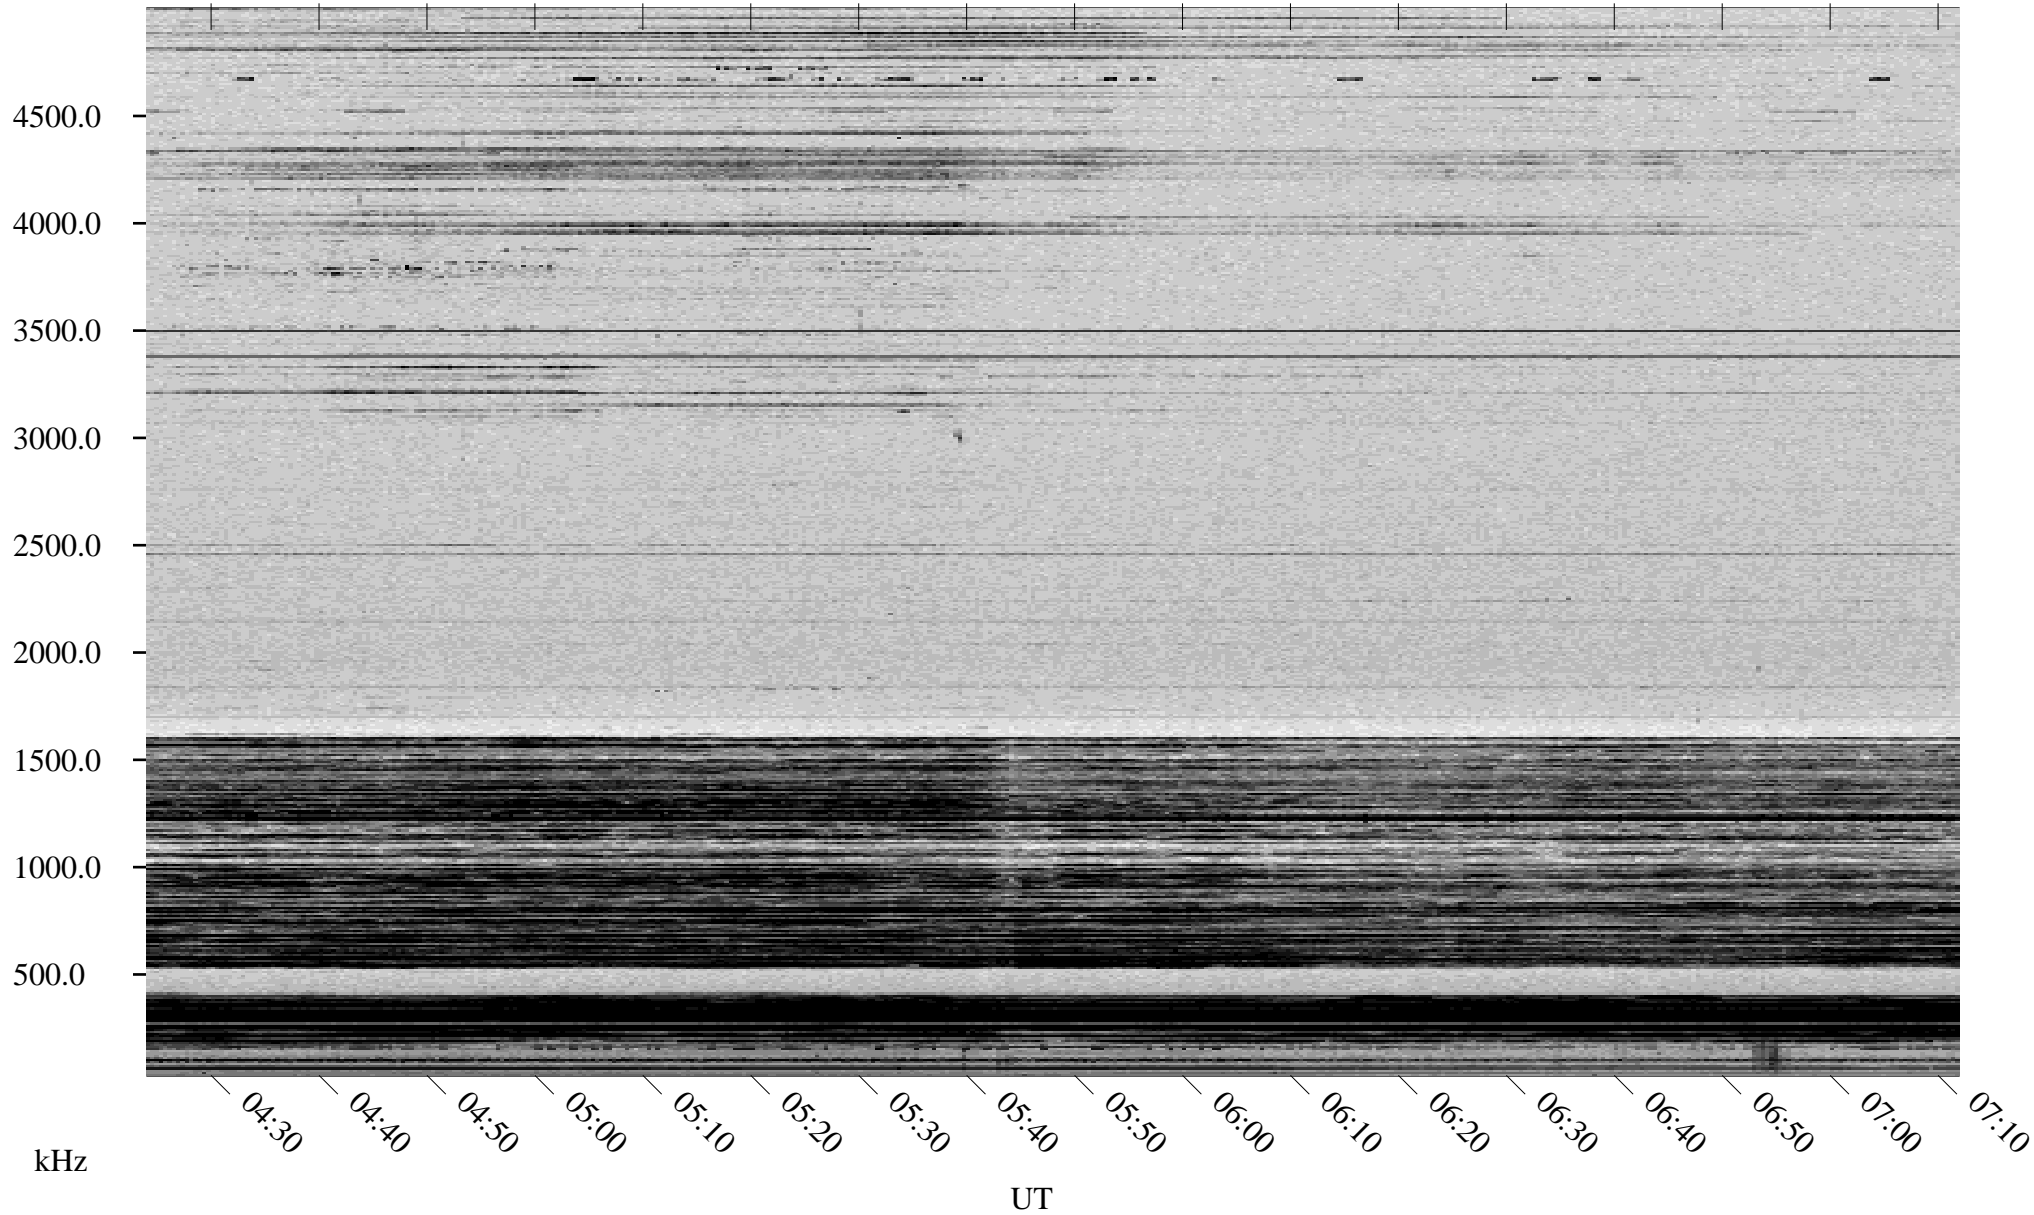

02/11/1998 Churchill, Manitoba

Linear Scale Black = 161 White = 15

ch98042l.r00m max_12

Page 1

02/11/1998 Churchill, Manitoba

Linear Scale Black = 161 White = 15

ch98042l.r00m max_12

Page 2

02/12/1998 Churchill, Manitoba

Linear Scale Black = 161 White = 15

ch98042l.r00m max_12

Page 3

02/12/1998 Churchill, Manitoba

Linear Scale Black = 161 White = 15

ch98042l.r00m max_12

Page 4

02/12/1998 Churchill, Manitoba

Linear Scale Black = 161 White = 15

ch98042l.r00m max_12

Page 5

02/12/1998 Churchill, Manitoba

Linear Scale Black = 161 White = 15

ch98042l.r00m max_12

Page 6

02/12/1998 Churchill, Manitoba

Linear Scale Black = 161 White = 15

ch98042l.r00m max_12

Page 7

02/12/1998 Churchill, Manitoba

Linear Scale Black = 161 White = 15

ch98042l.r00m max_12