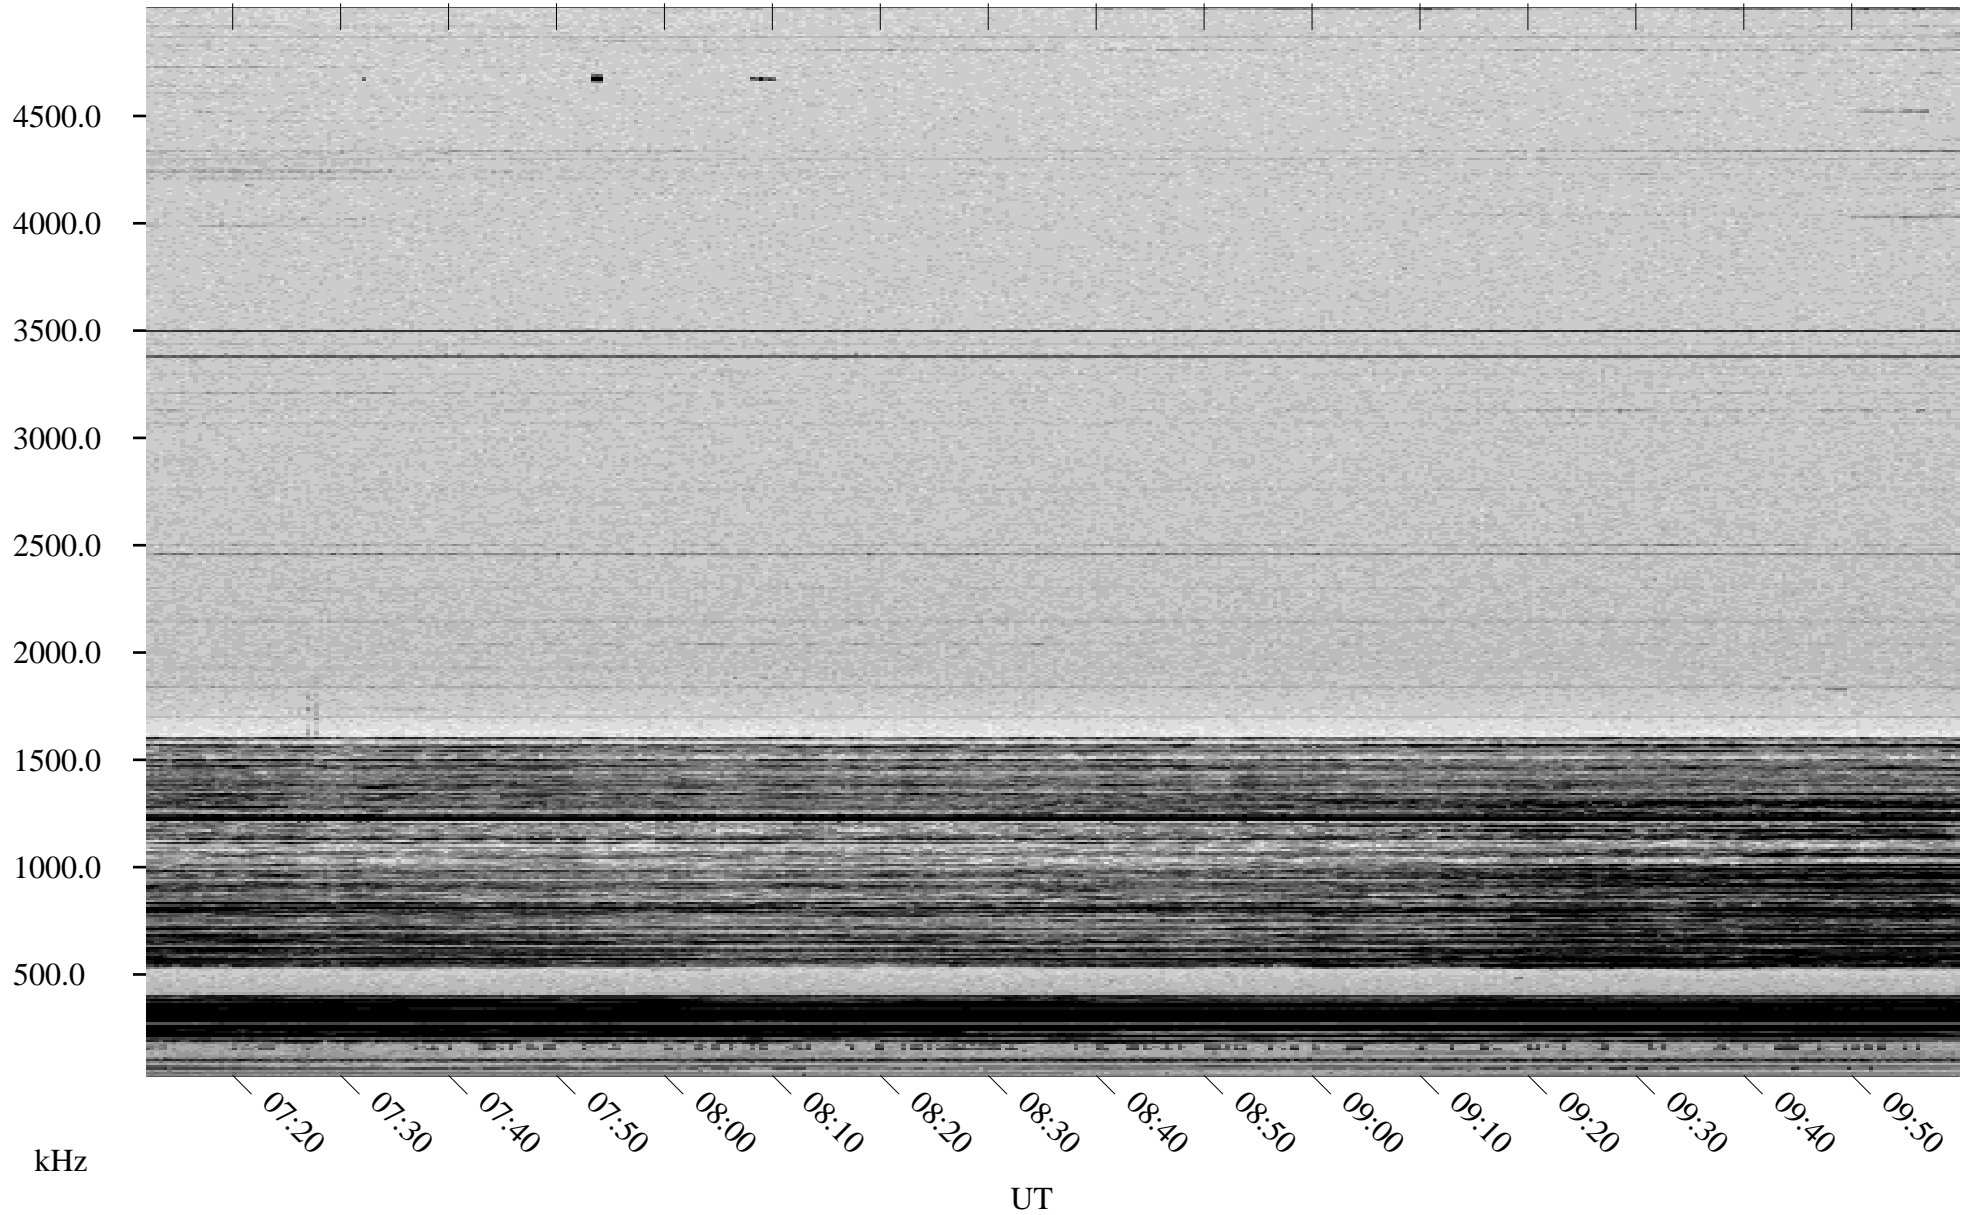

02/11/1998 Churchill, Manitoba

Linear Scale Black = 161 White = 15

ch98042l.r00m max_12

Page 1

02/11/1998 Churchill, Manitoba

Linear Scale Black = 161 White = 15

ch98042l.r00m max_12

Page 2

02/12/1998 Churchill, Manitoba

Linear Scale Black = 161 White = 15

ch98042l.r00m max_12

Page 3

02/12/1998 Churchill, Manitoba

Linear Scale Black = 161 White = 15

ch98042l.r00m max_12

Page 4

02/12/1998 Churchill, Manitoba

Linear Scale Black = 161 White = 15

ch98042l.r00m max_12

Page 5

02/12/1998 Churchill, Manitoba

Linear Scale Black = 161 White = 15

ch98042l.r00m max_12

Page 6

02/12/1998 Churchill, Manitoba

Linear Scale Black = 161 White = 15

ch98042l.r00m max_12

Page 7

02/12/1998 Churchill, Manitoba

Linear Scale Black = 161 White = 15

ch98042l.r00m max_12