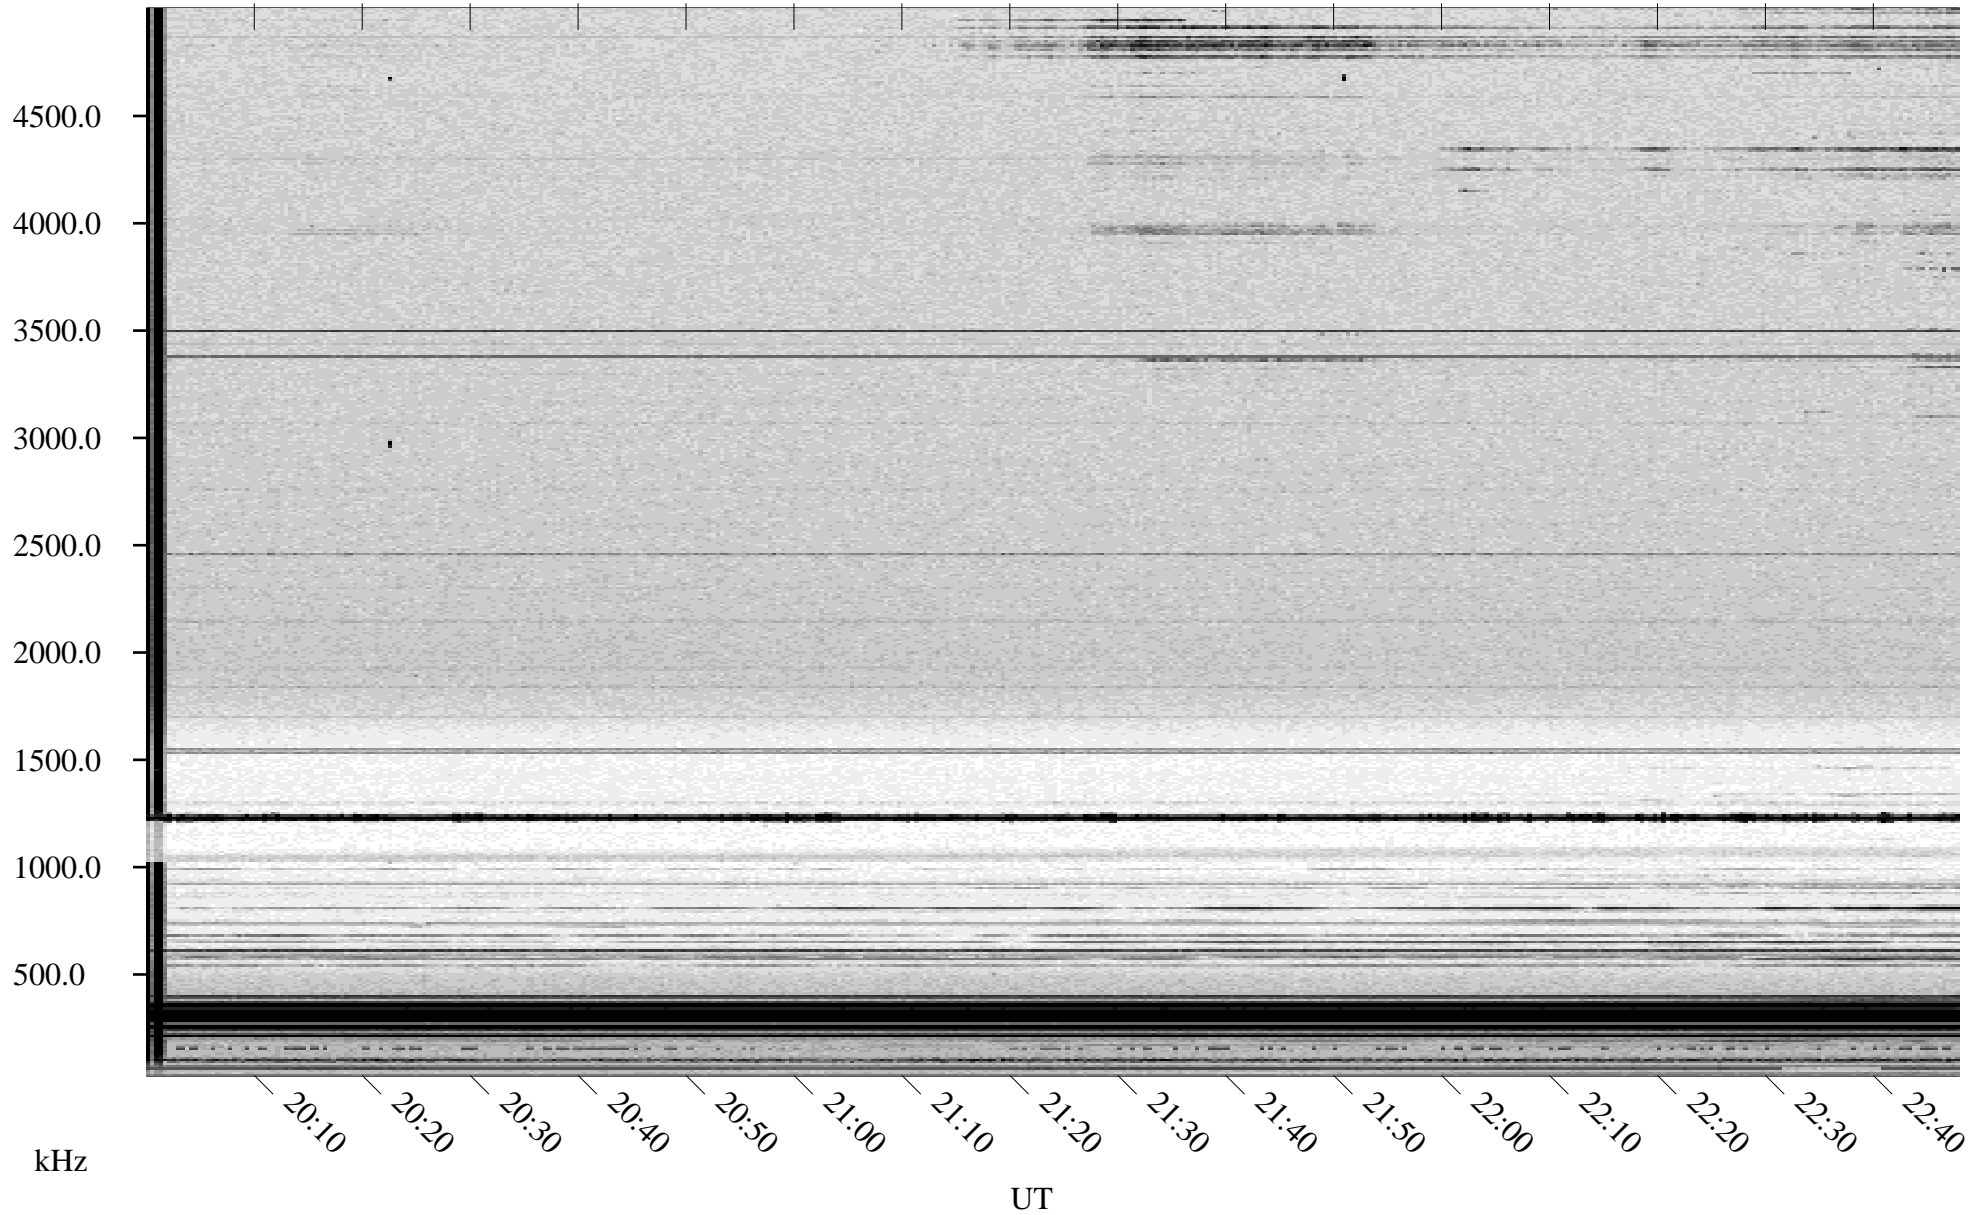

02/11/1998 Churchill, Manitoba

Linear Scale Black = 161 White = 15

ch98042l.r00m max_12

Page 1

02/11/1998 Churchill, Manitoba

Linear Scale Black = 161 White = 15

ch98042l.r00m max_12

Page 2

02/12/1998 Churchill, Manitoba

Linear Scale Black = 161 White = 15

ch98042l.r00m max_12

Page 3

02/12/1998 Churchill, Manitoba

Linear Scale Black = 161 White = 15

ch98042l.r00m max_12

Page 4

02/12/1998 Churchill, Manitoba

Linear Scale Black = 161 White = 15

ch98042l.r00m max_12

Page 5

02/12/1998 Churchill, Manitoba

Linear Scale Black = 161 White = 15

ch98042l.r00m max_12

Page 6

02/12/1998 Churchill, Manitoba

Linear Scale Black = 161 White = 15

ch98042l.r00m max_12

Page 7

02/12/1998 Churchill, Manitoba

Linear Scale Black = 161 White = 15

ch98042l.r00m max_12