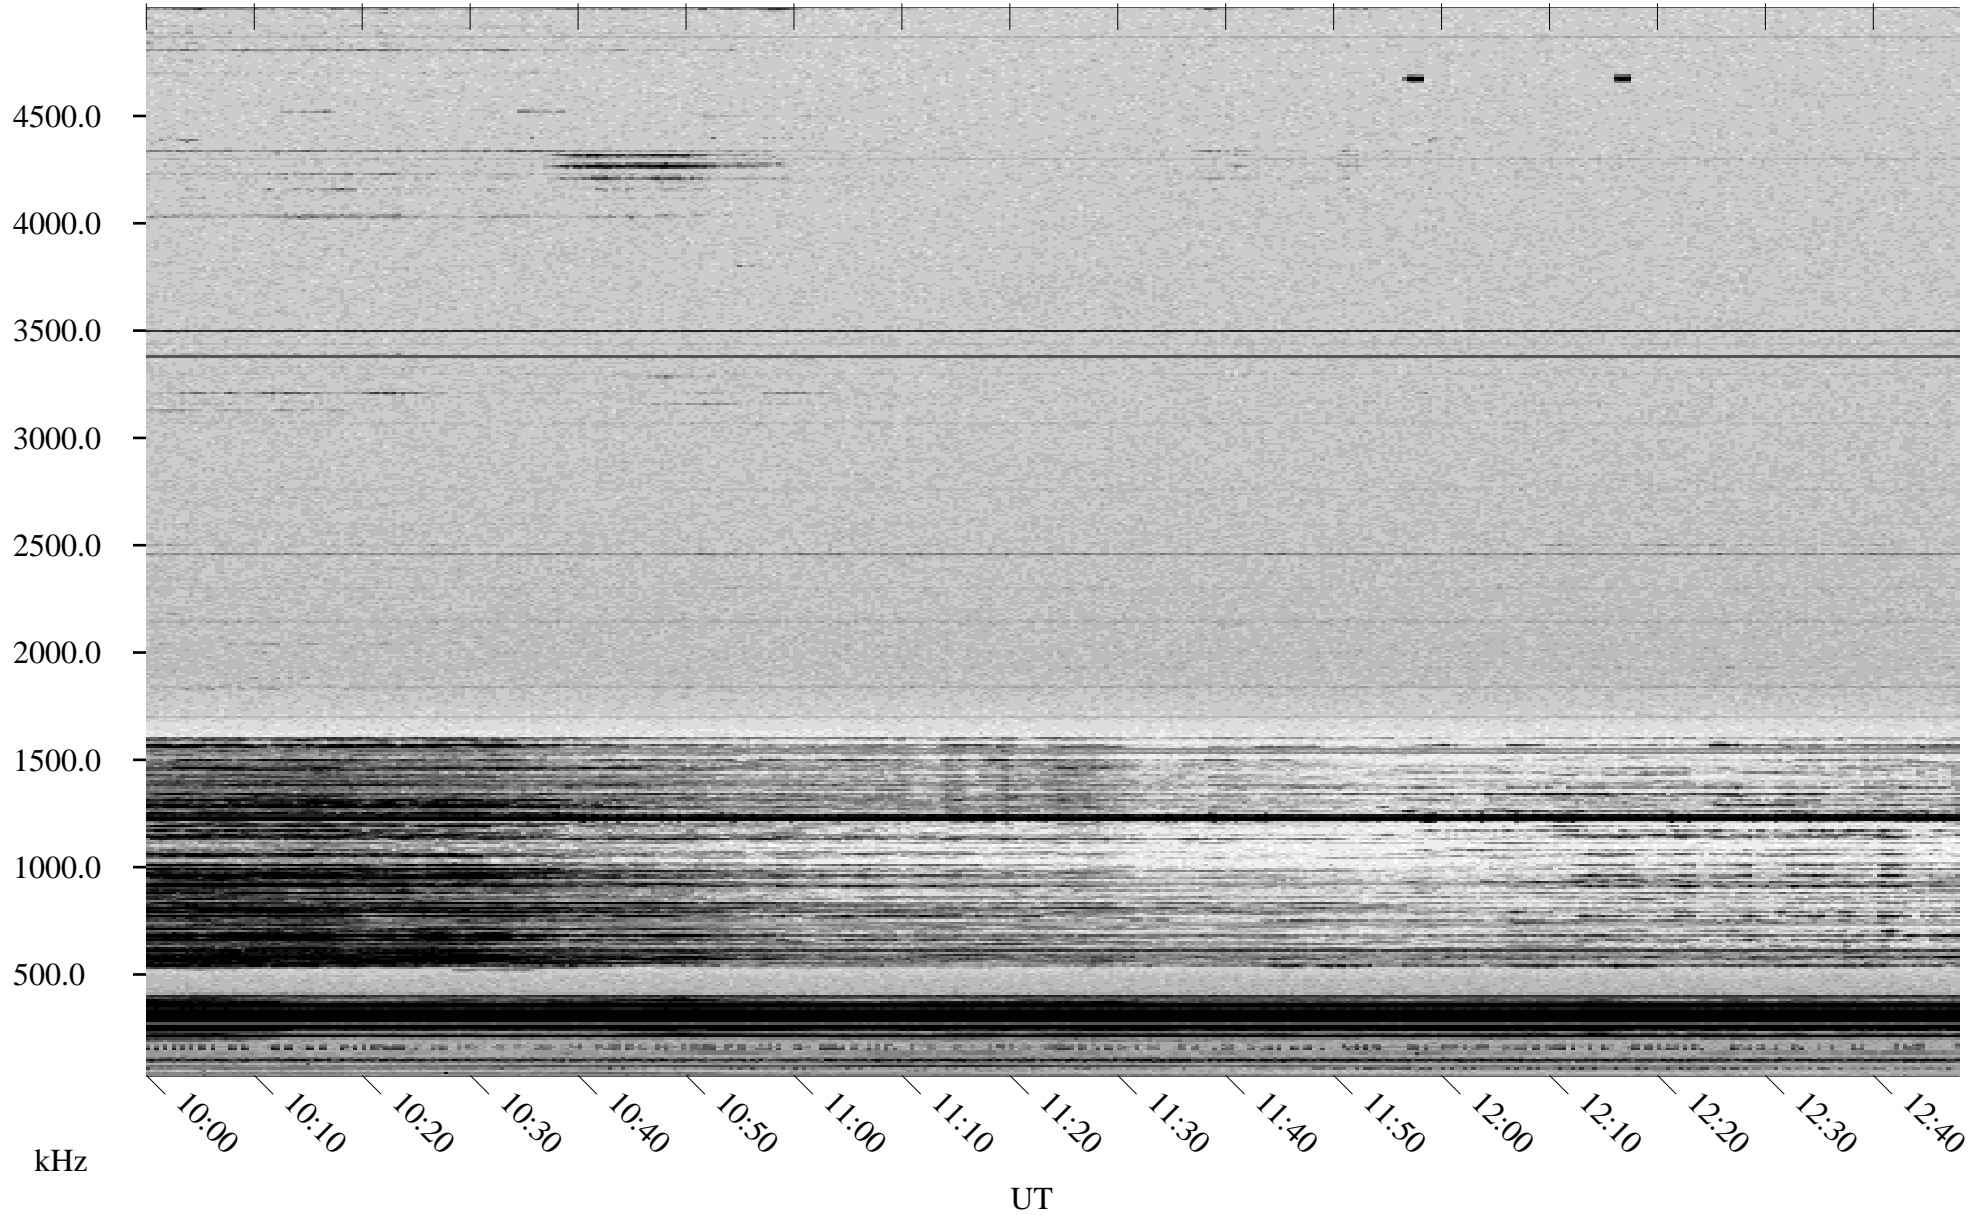

02/12/1998 Churchill, Manitoba

Linear Scale Black = 161 White = 15

ch98042l.r00m max_12

Page 3

02/12/1998 Churchill, Manitoba

Linear Scale Black = 161 White = 15

ch98042l.r00m max_12

Page 4

02/12/1998 Churchill, Manitoba

Linear Scale Black = 161 White = 15

ch98042l.r00m max_12

Page 5

02/12/1998 Churchill, Manitoba

Linear Scale Black = 161 White = 15

ch98042l.r00m max_12

Page 6

02/12/1998 Churchill, Manitoba

Linear Scale Black = 161 White = 15

ch98042l.r00m max_12

Page 7

02/12/1998 Churchill, Manitoba

Linear Scale Black = 161 White = 15

ch98042l.r00m max_12