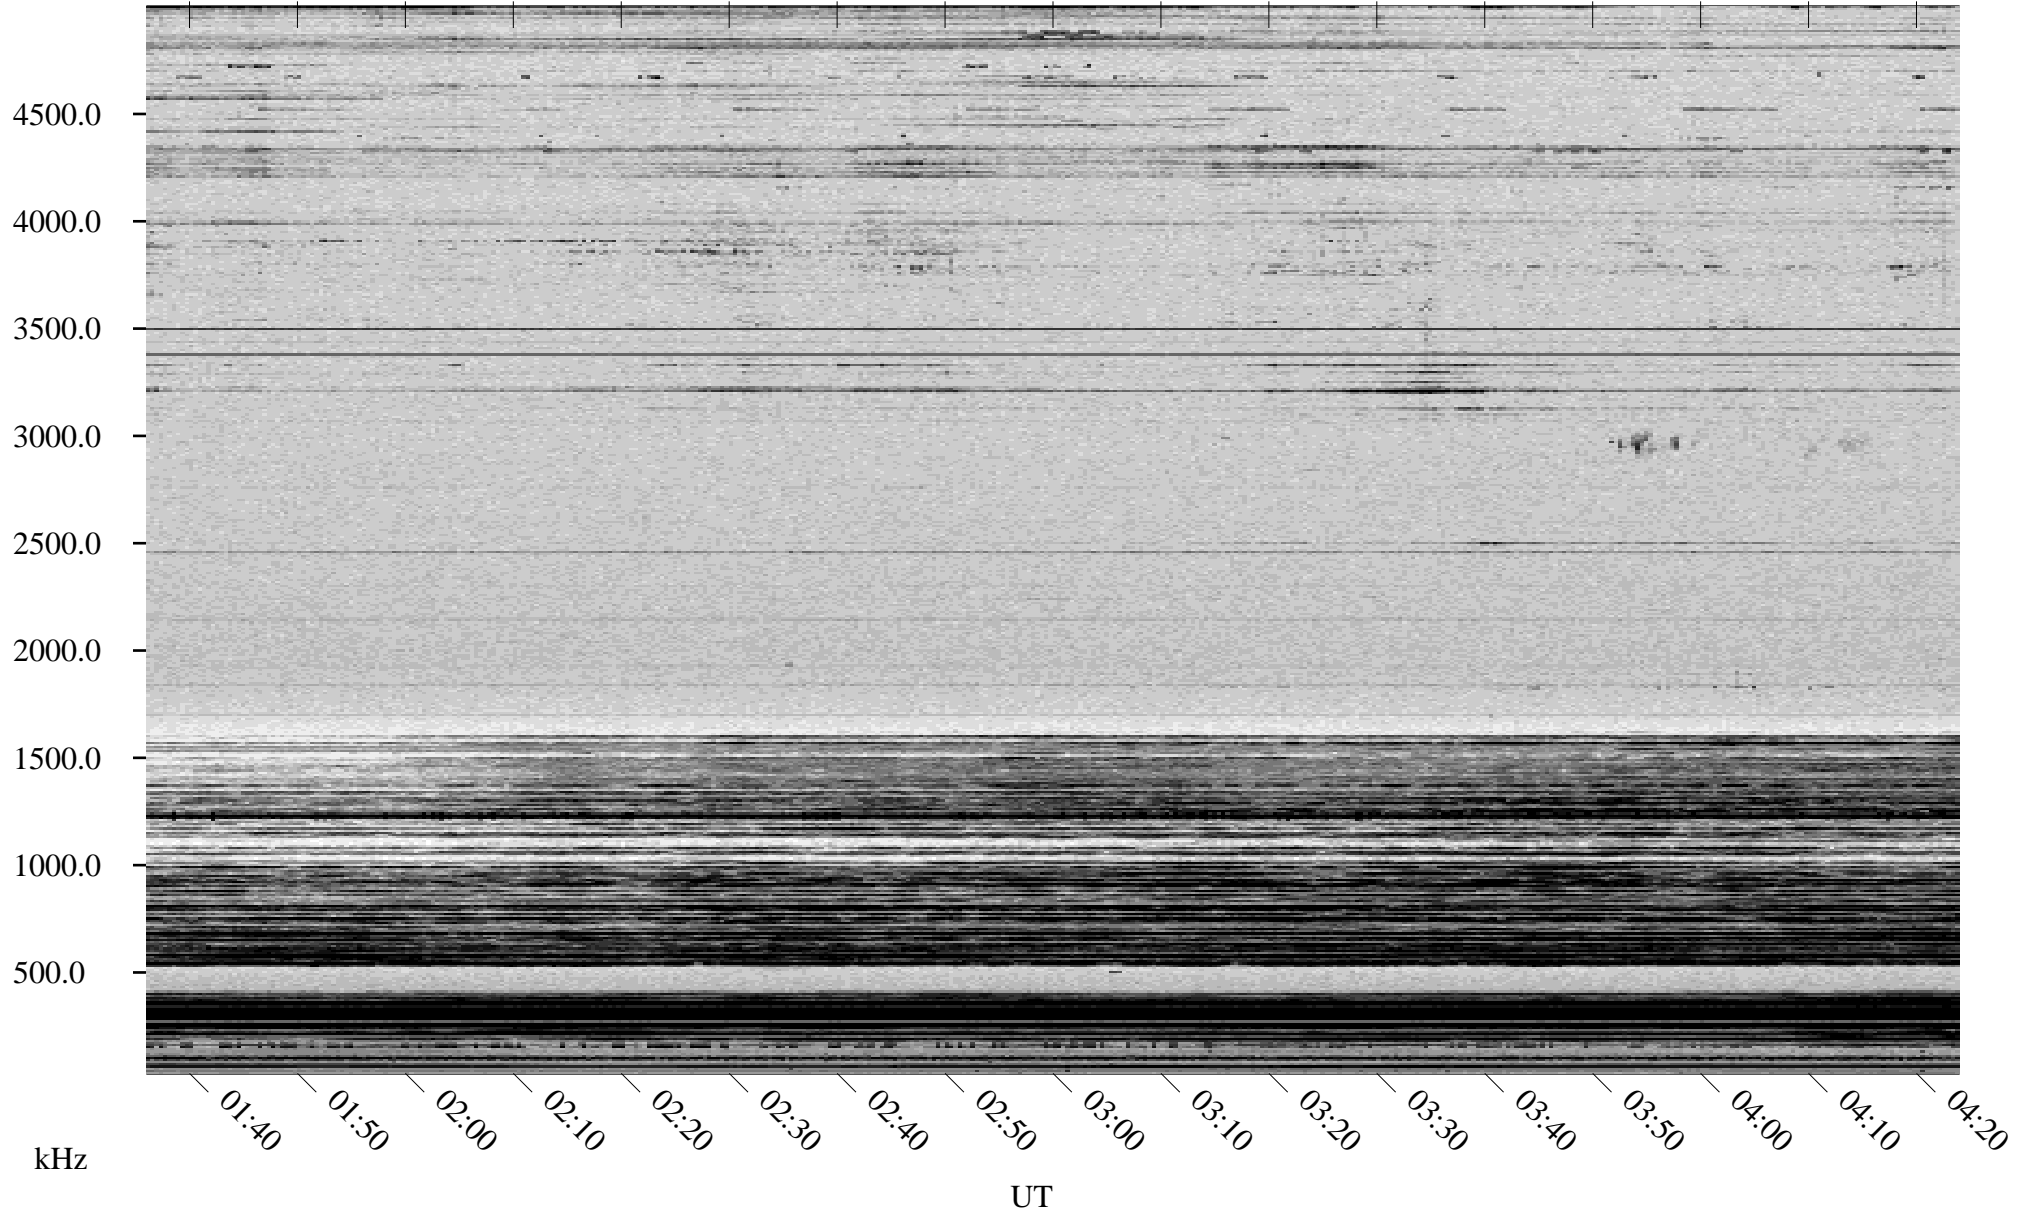

02/11/1998 Churchill, Manitoba

Linear Scale Black = 161 White = 15

ch98042l.r00m max_12

Page 1

02/11/1998 Churchill, Manitoba

Linear Scale Black = 161 White = 15

ch98042l.r00m max_12

Page 2

02/12/1998 Churchill, Manitoba

Linear Scale Black = 161 White = 15

ch98042l.r00m max_12

Page 3

02/12/1998 Churchill, Manitoba

Linear Scale Black = 161 White = 15

ch98042l.r00m max_12

Page 4

02/12/1998 Churchill, Manitoba

Linear Scale Black = 161 White = 15

ch98042l.r00m max_12

Page 5

02/12/1998 Churchill, Manitoba

Linear Scale Black = 161 White = 15

ch98042l.r00m max_12

Page 6

02/12/1998 Churchill, Manitoba

Linear Scale Black = 161 White = 15

ch98042l.r00m max_12

Page 7

02/12/1998 Churchill, Manitoba

Linear Scale Black = 161 White = 15

ch98042l.r00m max_12