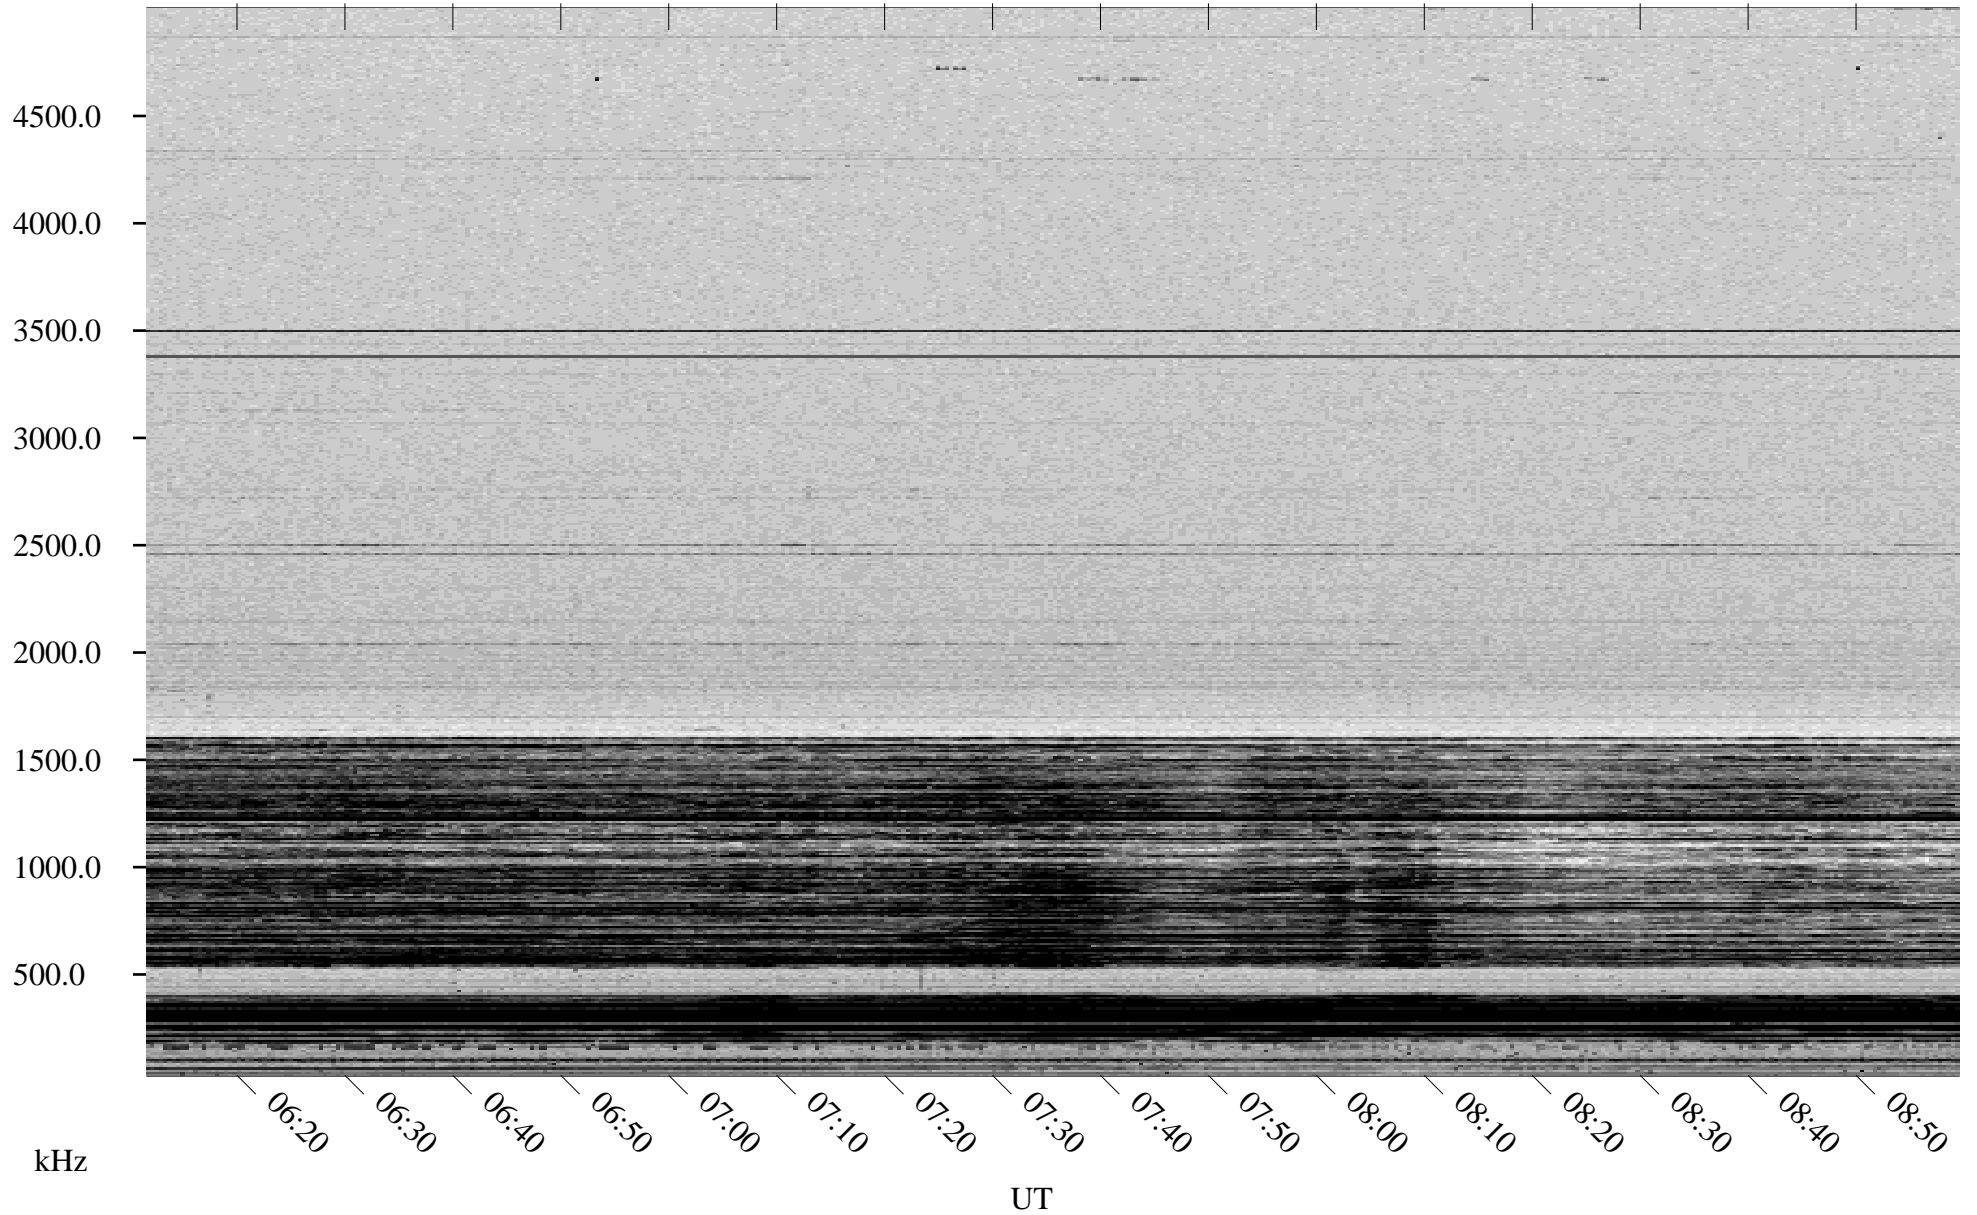

02/12/1998 Churchill, Manitoba

Linear Scale Black = 161 White = 15

ch98043l.r01m max_12

Page 1

02/13/1998 Churchill, Manitoba

Linear Scale Black = 161 White = 15

ch98043l.r01m max_12

Page 2

02/13/1998 Churchill, Manitoba

Linear Scale Black = 161 White = 15

ch98043l.r01m max_12

Page 3

02/13/1998 Churchill, Manitoba

Linear Scale Black = 161 White = 15

ch98043l.r01m max_12

Page 4

02/13/1998 Churchill, Manitoba

Linear Scale Black = 161 White = 15

ch98043l.r01m max_12

Page 5

02/13/1998 Churchill, Manitoba

Linear Scale Black = 161 White = 15

ch98043l.r01m max_12

Page 6

02/13/1998 Churchill, Manitoba

Linear Scale Black = 161 White = 15

ch98043l.r01m max_12

Page 7