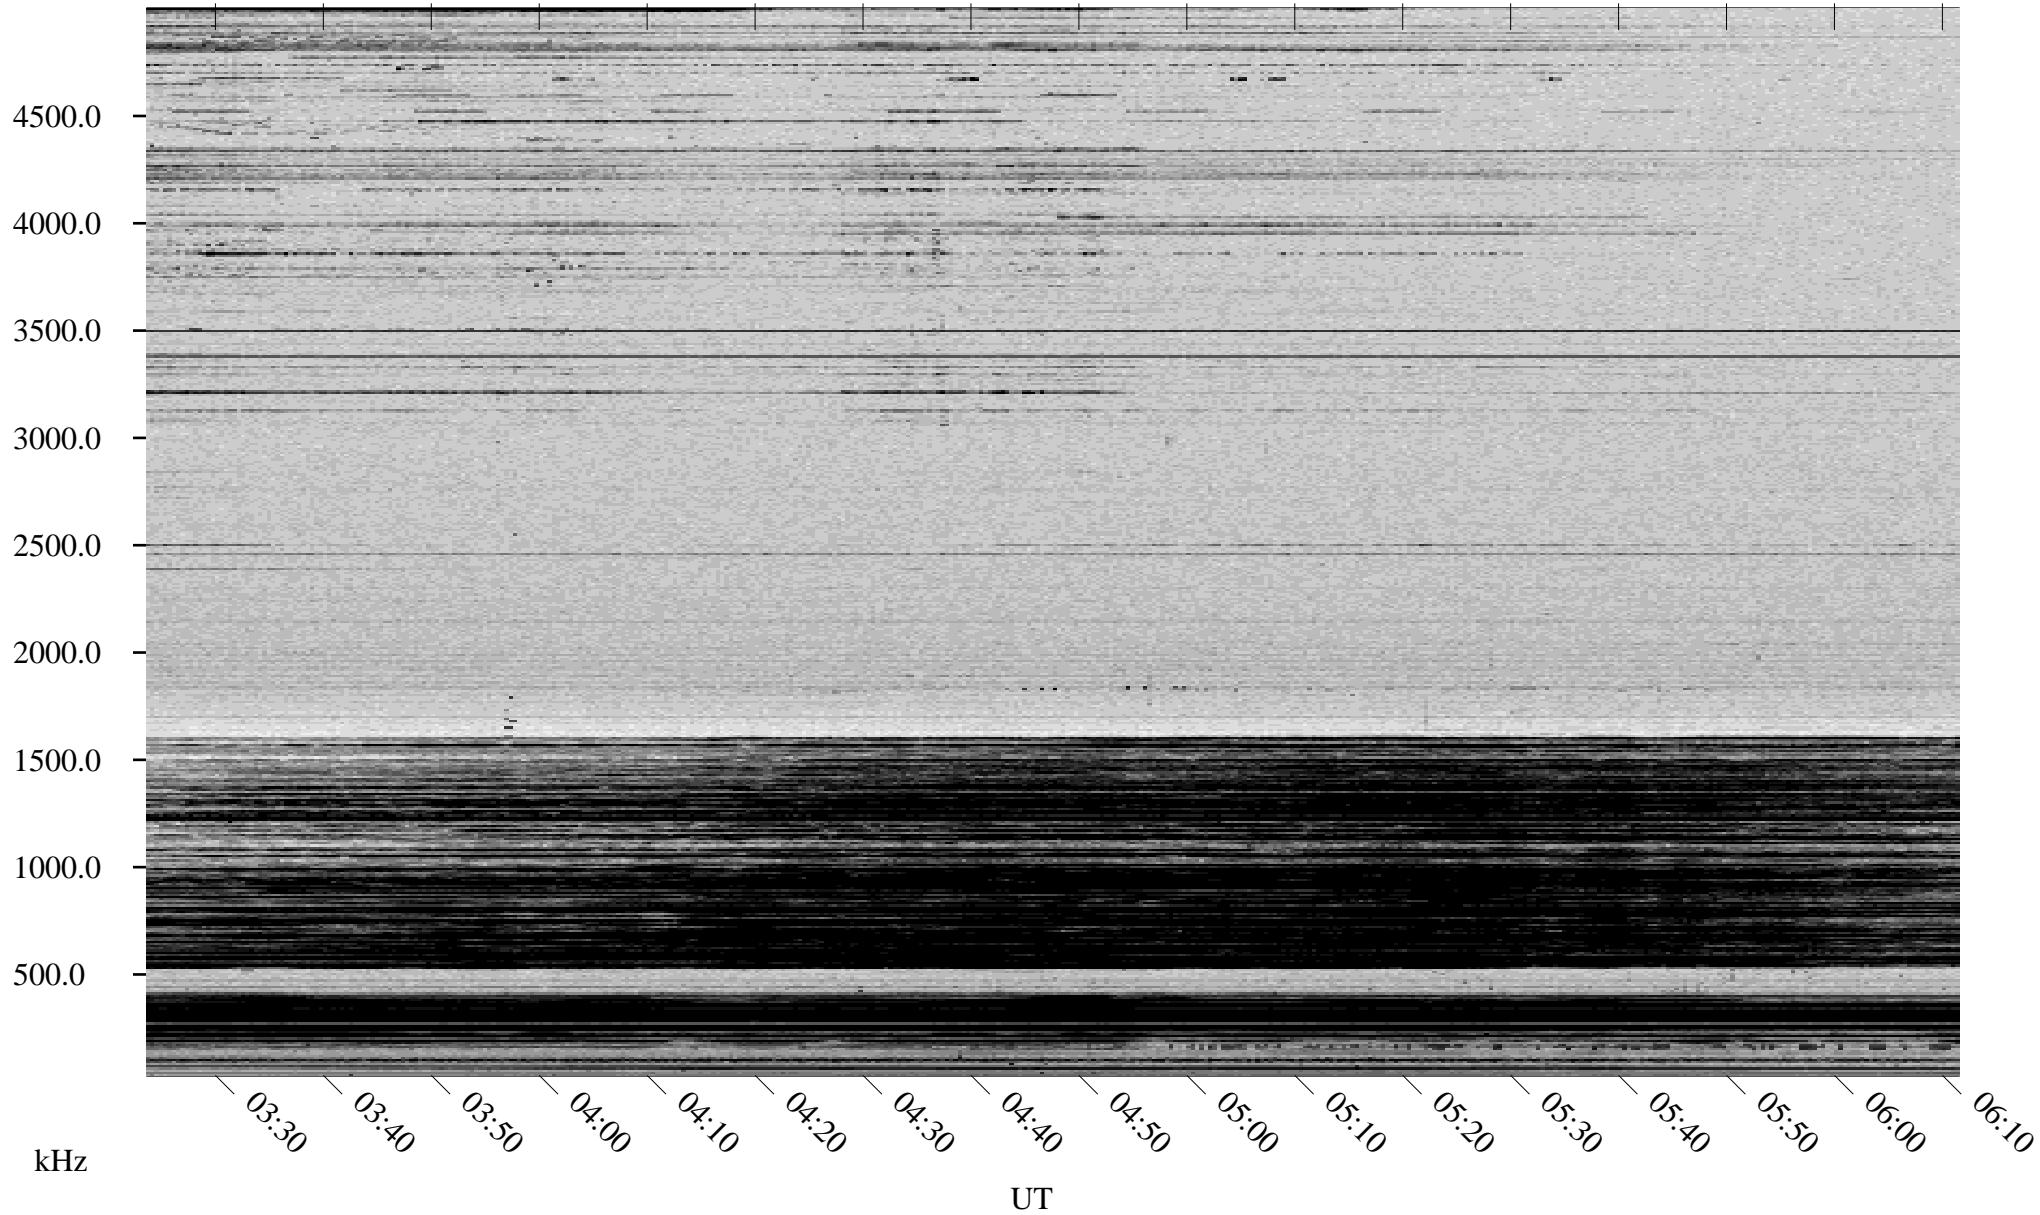

02/12/1998 Churchill, Manitoba

Linear Scale Black = 161 White = 15

ch98043l.r01m max_12

Page 1

02/13/1998 Churchill, Manitoba

Linear Scale Black = 161 White = 15

ch98043l.r01m max_12

Page 2

02/13/1998 Churchill, Manitoba

Linear Scale Black = 161 White = 15

ch98043l.r01m max_12

Page 3

02/13/1998 Churchill, Manitoba

Linear Scale Black = 161 White = 15

ch98043l.r01m max_12

Page 4

02/13/1998 Churchill, Manitoba

Linear Scale Black = 161 White = 15

ch98043l.r01m max_12

Page 5

02/13/1998 Churchill, Manitoba

Linear Scale Black = 161 White = 15

ch98043l.r01m max_12

Page 6

02/13/1998 Churchill, Manitoba

Linear Scale Black = 161 White = 15

ch98043l.r01m max_12

Page 7