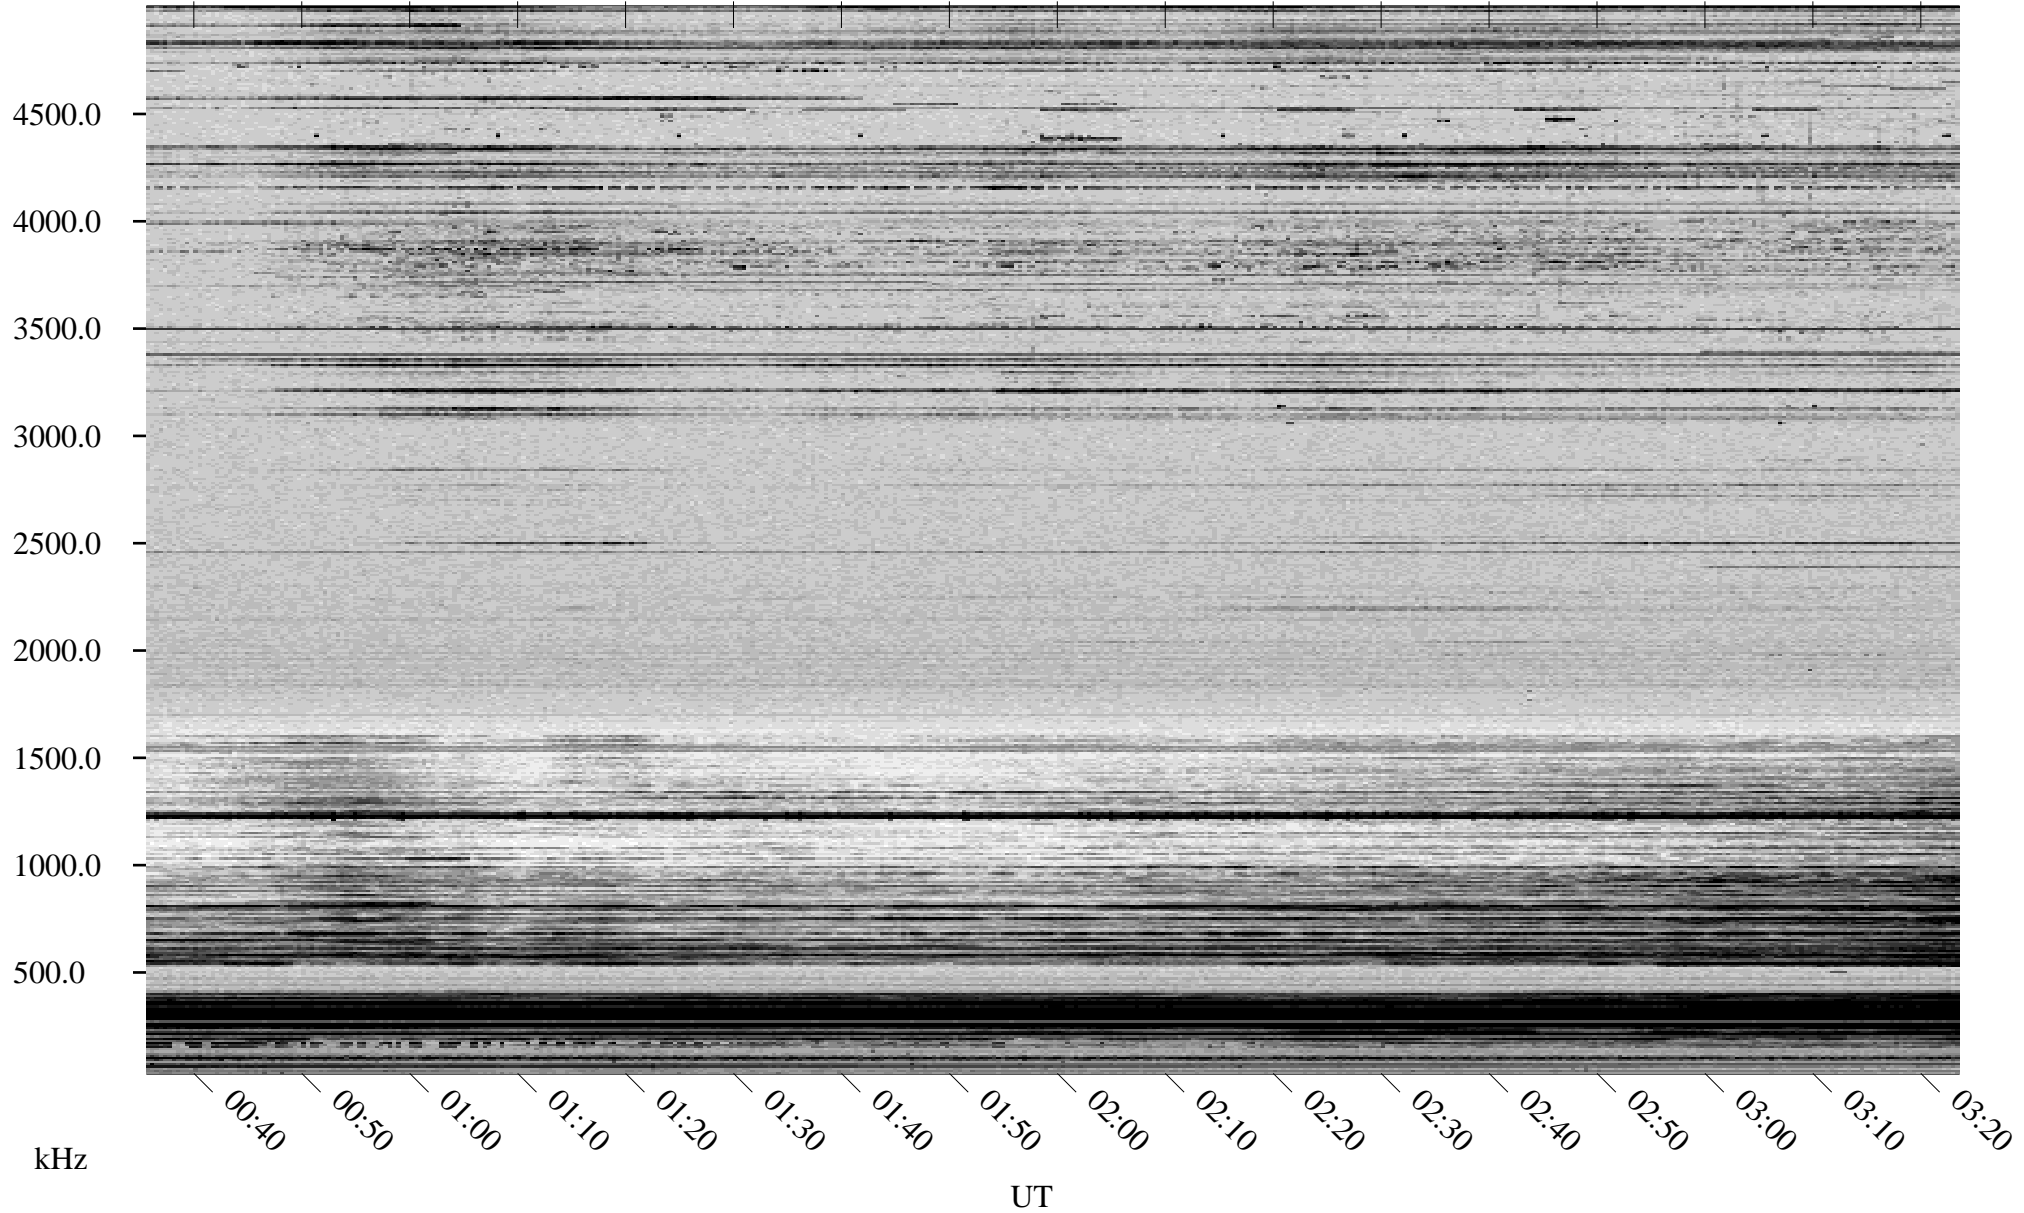

02/12/1998 Churchill, Manitoba

Linear Scale Black = 161 White = 15

ch98043l.r01m max_12

Page 1

02/13/1998 Churchill, Manitoba

Linear Scale Black = 161 White = 15

ch98043l.r01m max_12

Page 2

02/13/1998 Churchill, Manitoba

Linear Scale Black = 161 White = 15

ch98043l.r01m max_12

Page 3

02/13/1998 Churchill, Manitoba

Linear Scale Black = 161 White = 15

ch98043l.r01m max_12

Page 4

02/13/1998 Churchill, Manitoba

Linear Scale Black = 161 White = 15

ch98043l.r01m max_12

Page 5

02/13/1998 Churchill, Manitoba

Linear Scale Black = 161 White = 15

ch98043l.r01m max_12

Page 6

02/13/1998 Churchill, Manitoba

Linear Scale Black = 161 White = 15

ch98043l.r01m max_12

Page 7