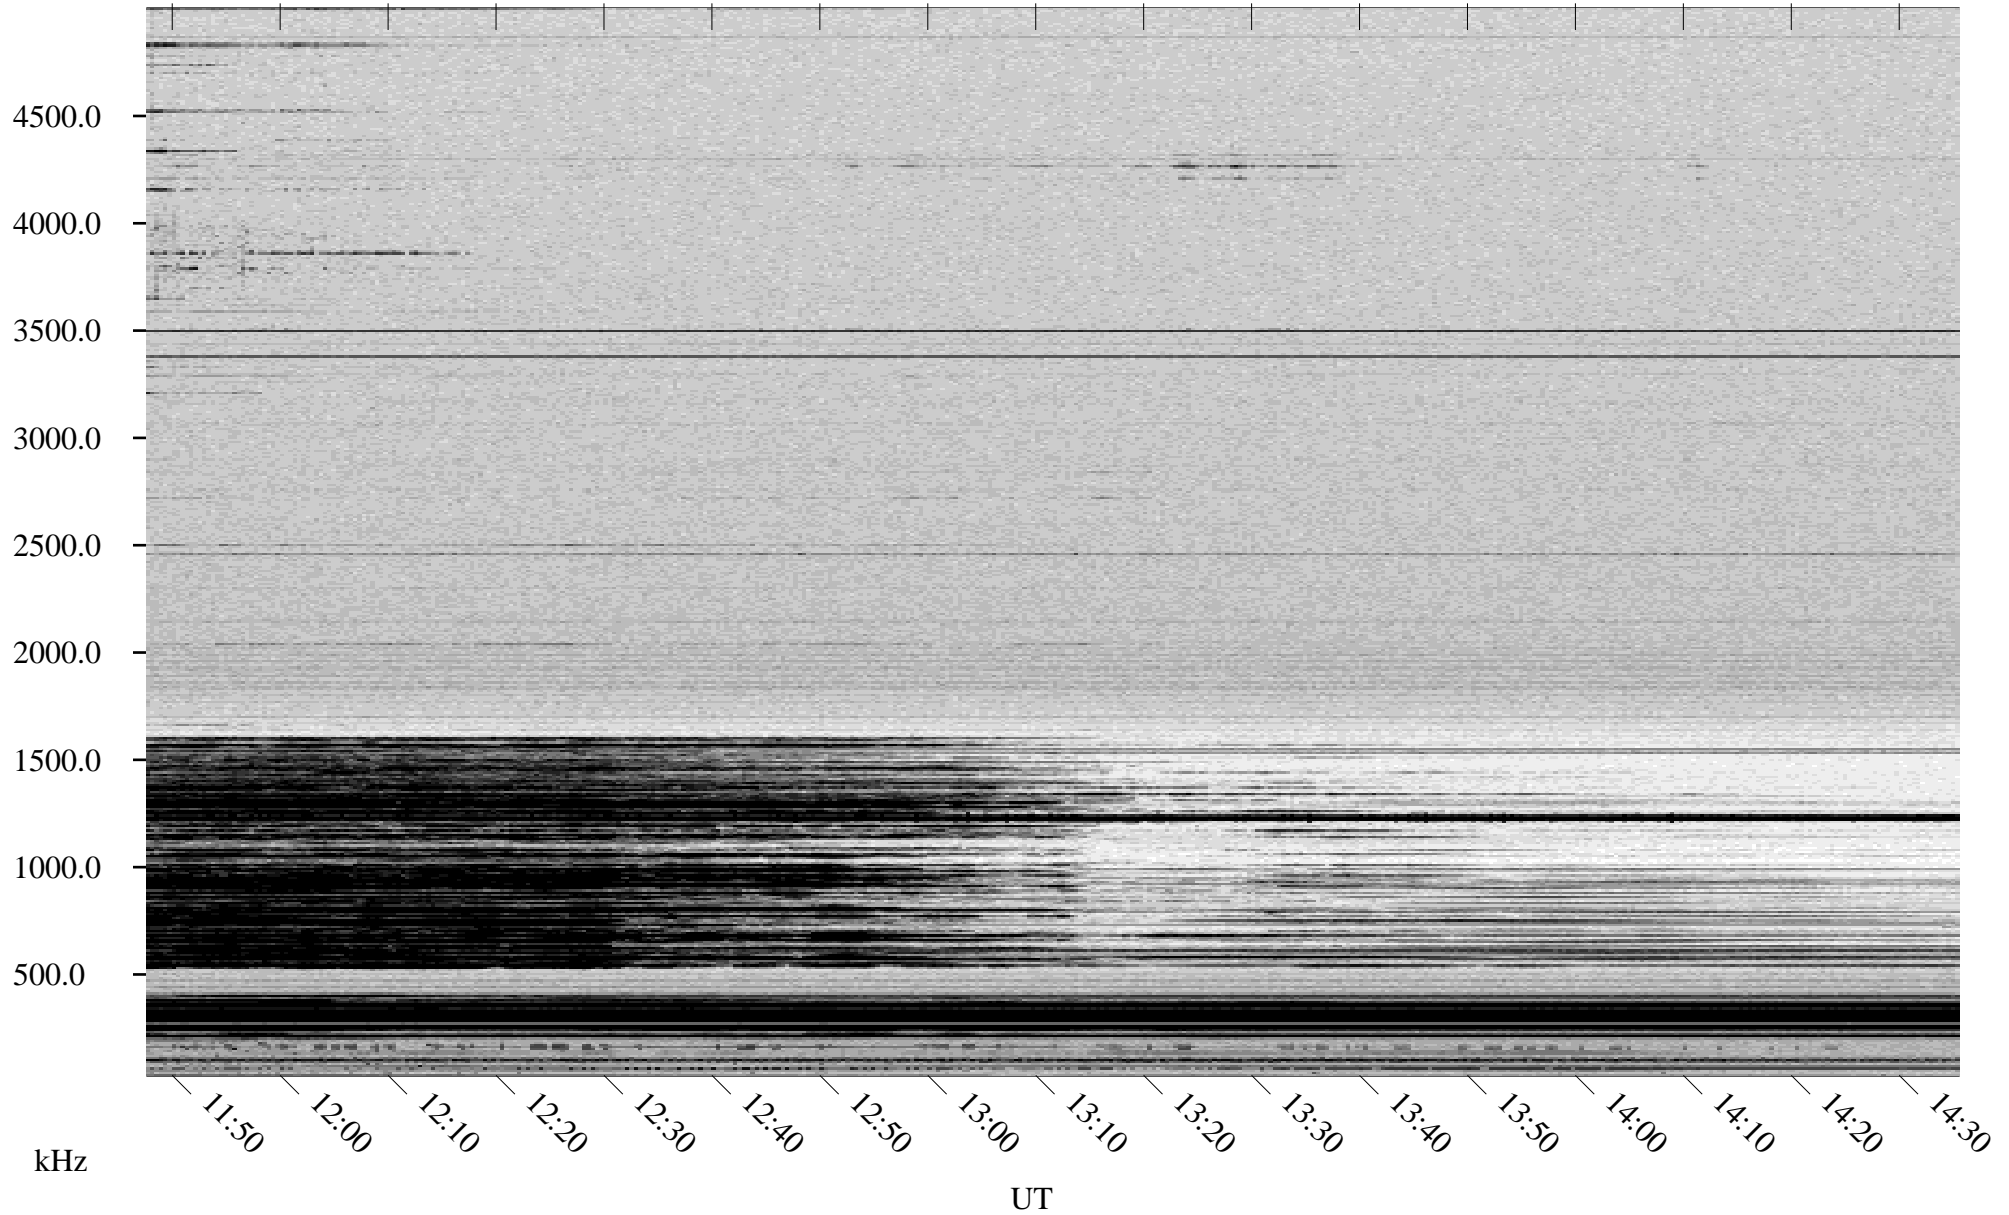

02/12/1998 Churchill, Manitoba

Linear Scale Black = 161 White = 15

ch98043l.r01m max_12

Page 1

02/13/1998 Churchill, Manitoba

Linear Scale Black = 161 White = 15

ch98043l.r01m max_12

Page 2

02/13/1998 Churchill, Manitoba

Linear Scale Black = 161 White = 15

ch98043l.r01m max_12

Page 3

02/13/1998 Churchill, Manitoba

Linear Scale Black = 161 White = 15

ch98043l.r01m max_12

Page 4

02/13/1998 Churchill, Manitoba

Linear Scale Black = 161 White = 15

ch98043l.r01m max_12

Page 5

02/13/1998 Churchill, Manitoba

Linear Scale Black = 161 White = 15

ch98043l.r01m max_12

Page 6

02/13/1998 Churchill, Manitoba

Linear Scale Black = 161 White = 15

ch98043l.r01m max_12

Page 7