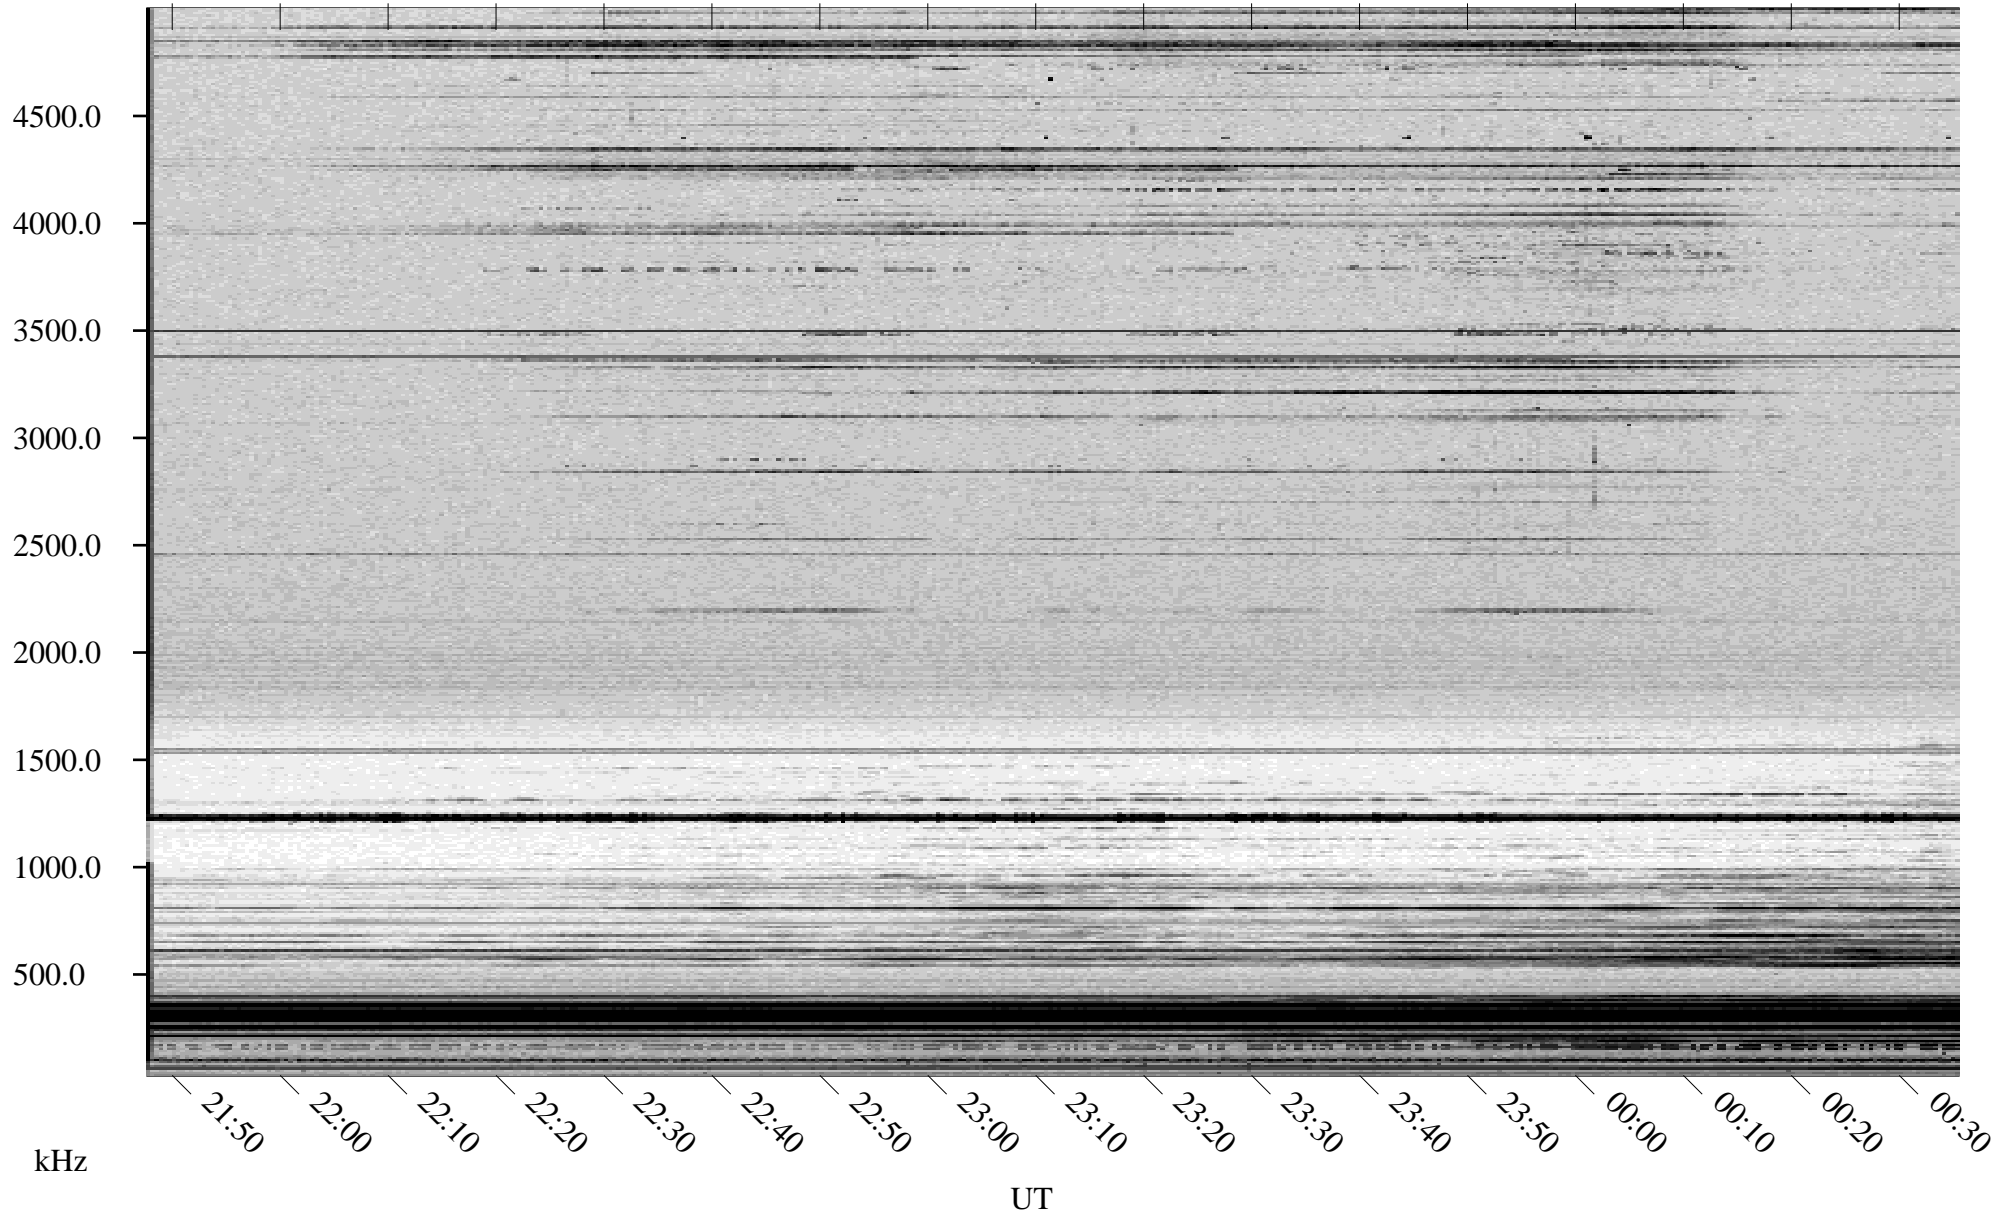

02/12/1998 Churchill, Manitoba

Linear Scale Black = 161 White = 15

ch98043l.r01m max_12

Page 1

02/13/1998 Churchill, Manitoba

Linear Scale Black = 161 White = 15

ch98043l.r01m max_12

Page 2

02/13/1998 Churchill, Manitoba

Linear Scale Black = 161 White = 15

ch98043l.r01m max_12

Page 3

02/13/1998 Churchill, Manitoba

Linear Scale Black = 161 White = 15

ch98043l.r01m max_12

Page 4

02/13/1998 Churchill, Manitoba

Linear Scale Black = 161 White = 15

ch98043l.r01m max_12

Page 5

02/13/1998 Churchill, Manitoba

Linear Scale Black = 161 White = 15

ch98043l.r01m max_12

Page 6

02/13/1998 Churchill, Manitoba

Linear Scale Black = 161 White = 15

ch98043l.r01m max_12

Page 7