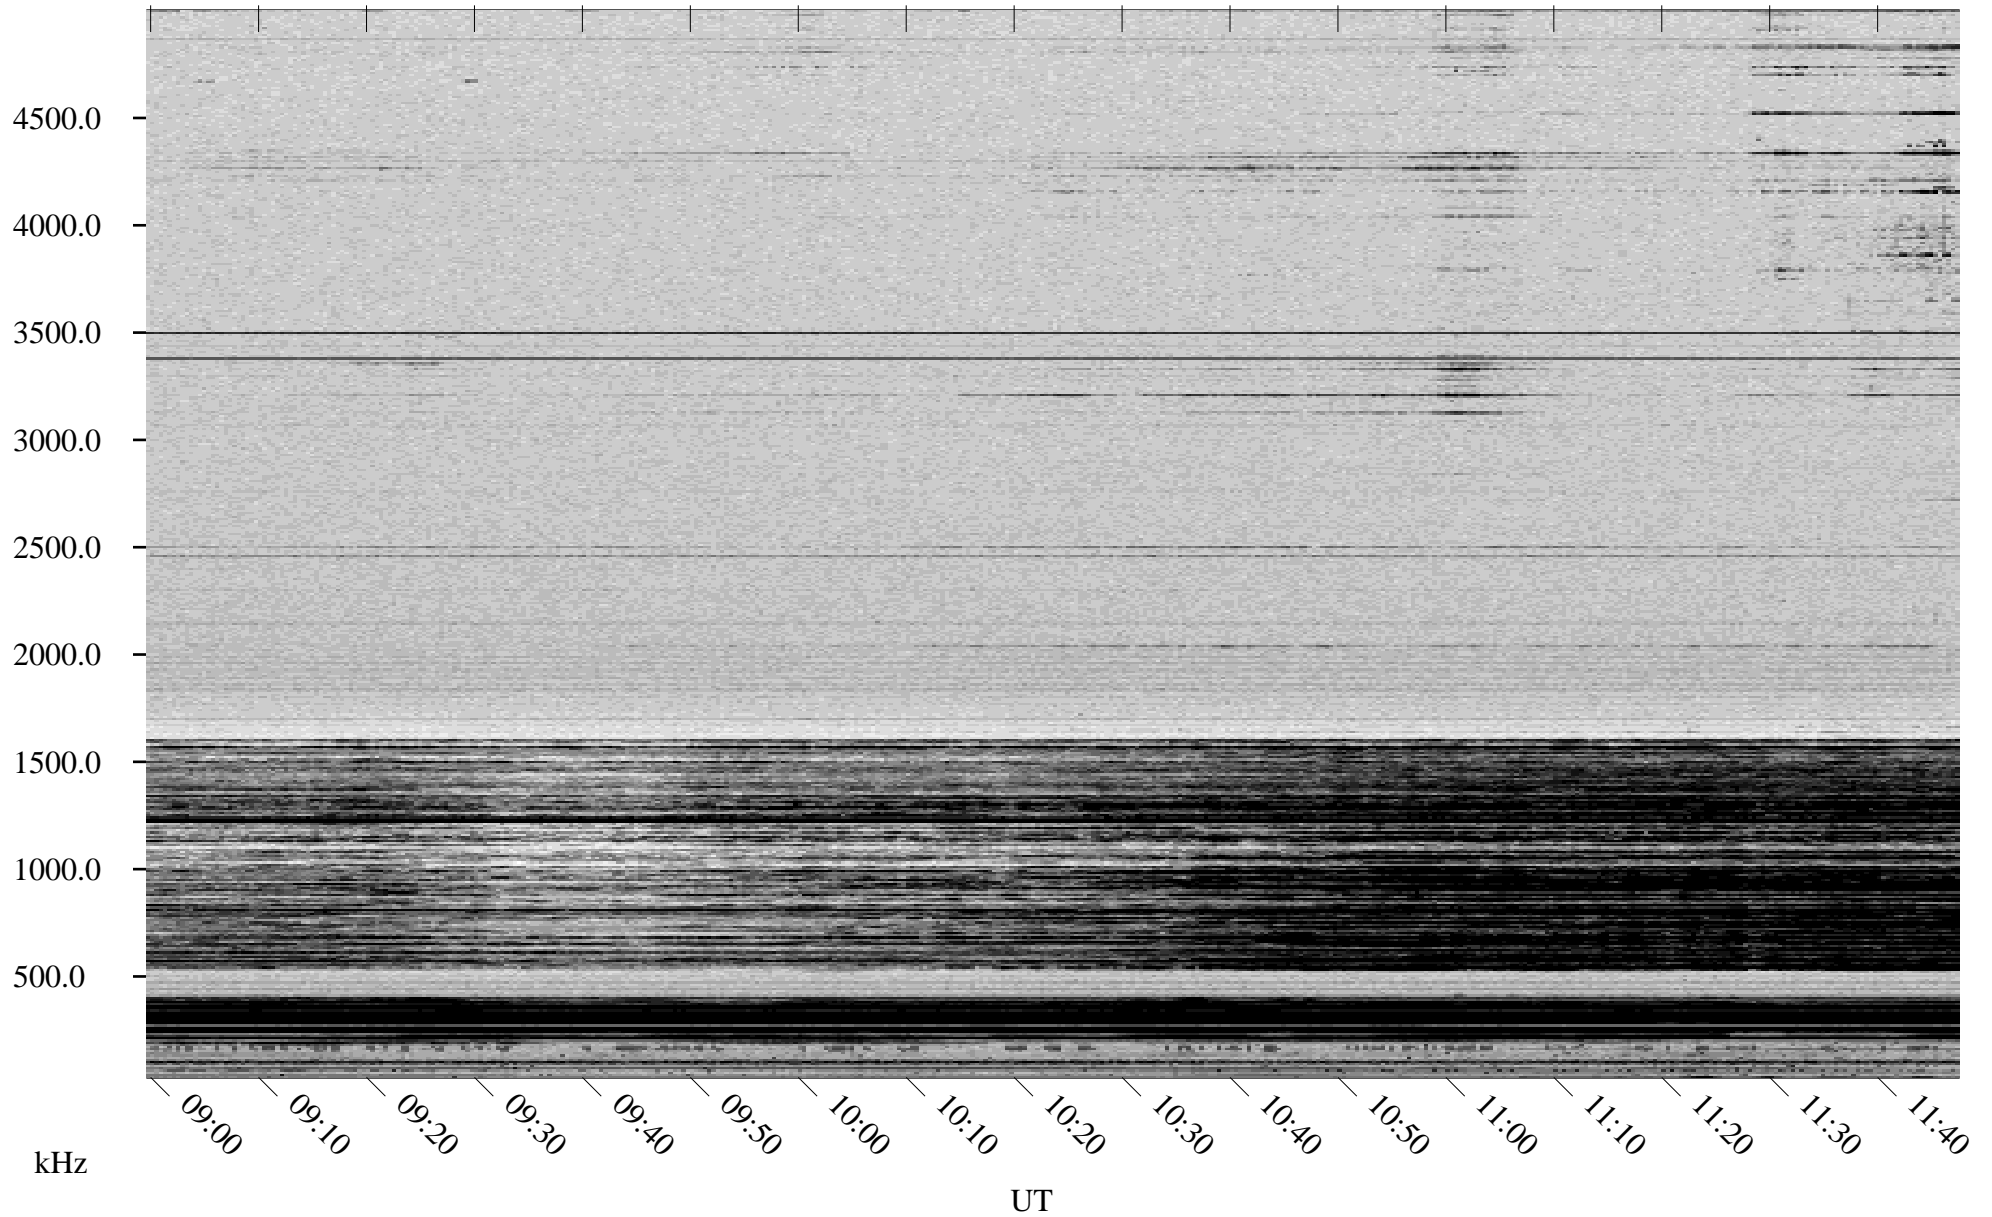

02/12/1998 Churchill, Manitoba

Linear Scale Black = 161 White = 15

ch98043l.r01m max_12

Page 1

02/13/1998 Churchill, Manitoba

Linear Scale Black = 161 White = 15

ch98043l.r01m max_12

Page 2

02/13/1998 Churchill, Manitoba

Linear Scale Black = 161 White = 15

ch98043l.r01m max_12

Page 3

02/13/1998 Churchill, Manitoba

Linear Scale Black = 161 White = 15

ch98043l.r01m max_12

Page 4

02/13/1998 Churchill, Manitoba

Linear Scale Black = 161 White = 15

ch98043l.r01m max_12

Page 5

02/13/1998 Churchill, Manitoba

Linear Scale Black = 161 White = 15

ch98043l.r01m max_12

Page 6

02/13/1998 Churchill, Manitoba

Linear Scale Black = 161 White = 15

ch98043l.r01m max_12

Page 7