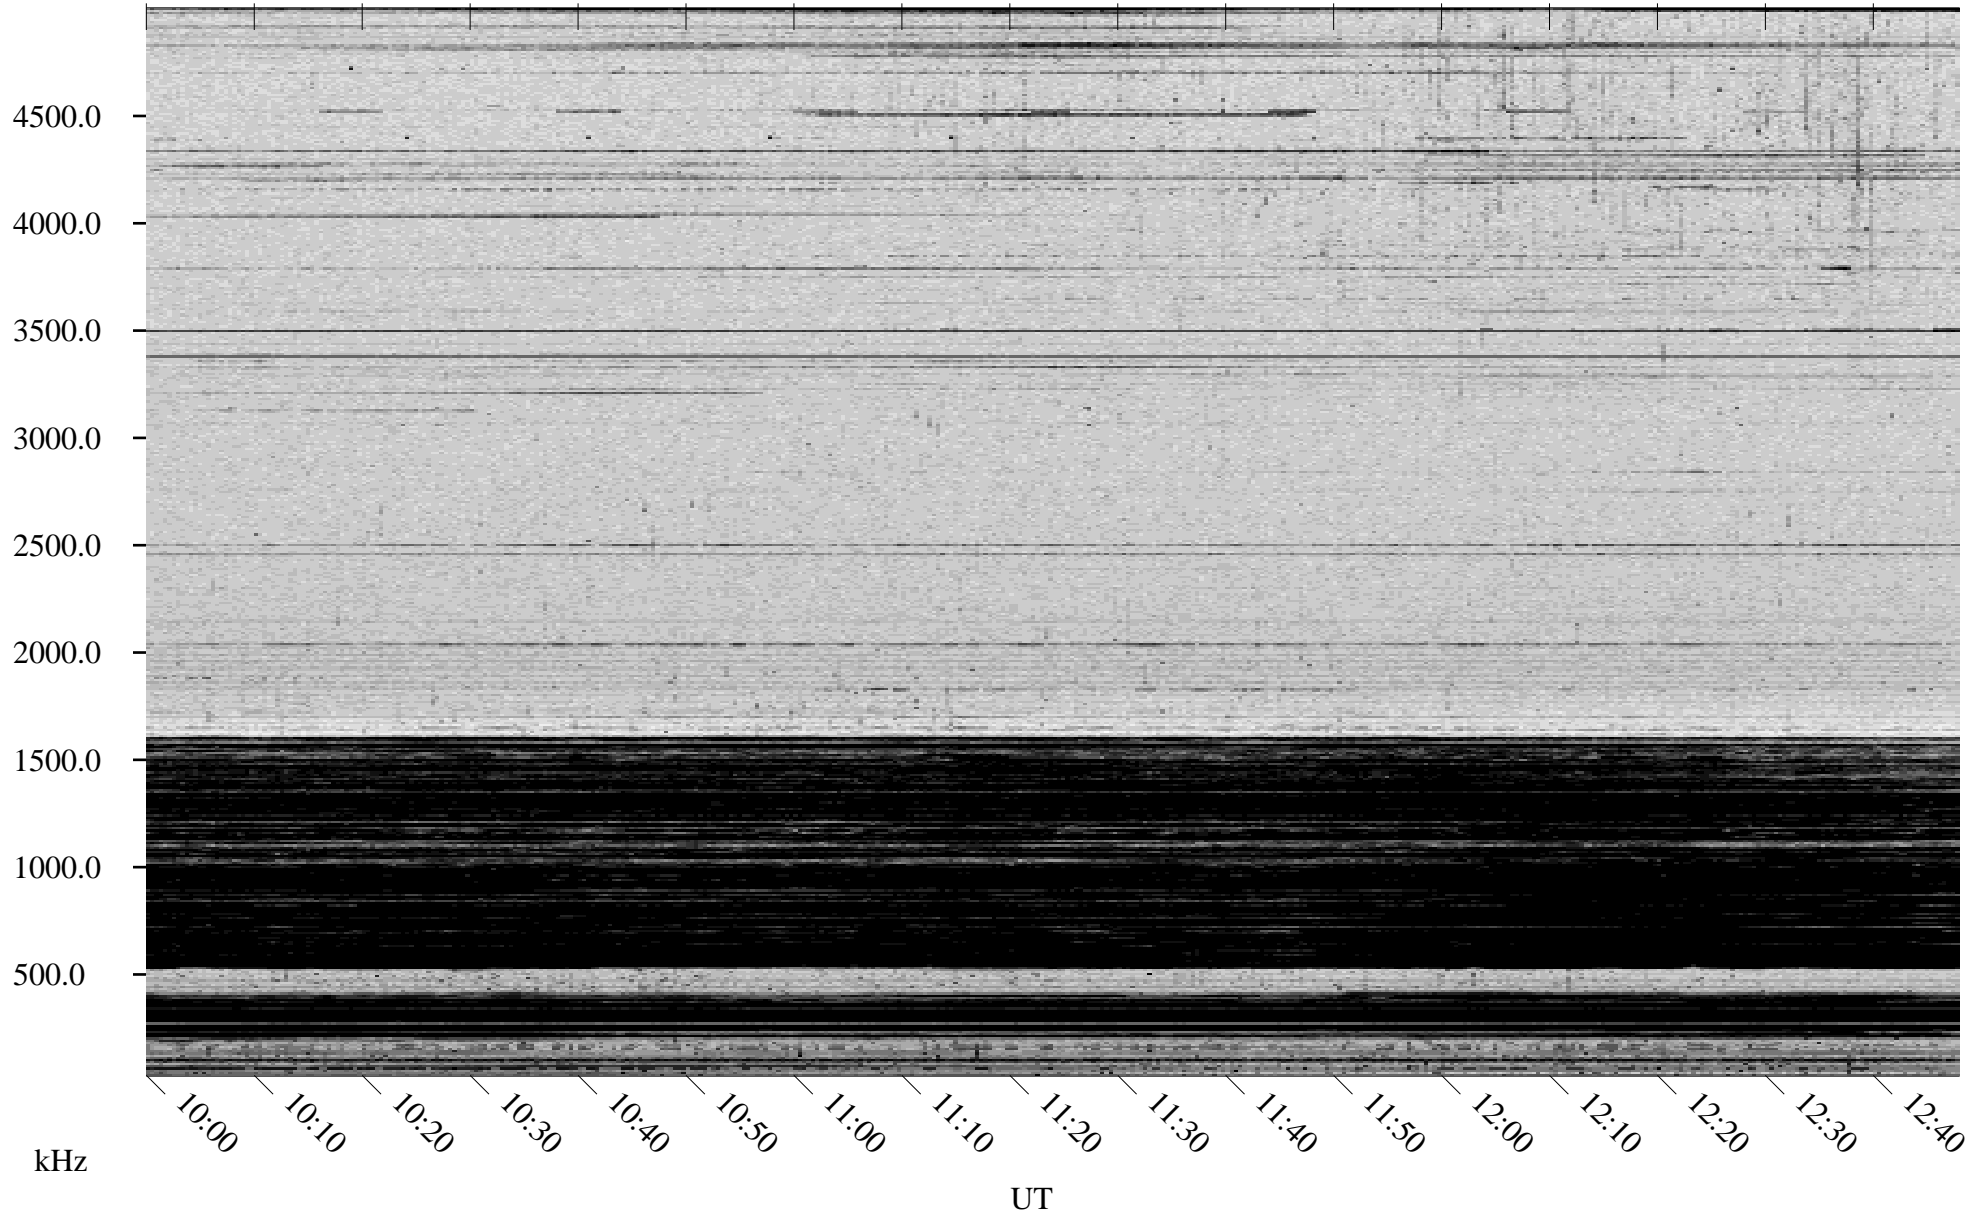

02/13/1998 Churchill, Manitoba

Linear Scale Black = 161 White = 15

ch98044l.r00m max_12

Page 1

02/13/1998 Churchill, Manitoba

Linear Scale Black = 161 White = 15

ch98044l.r00m max_12

Page 2

02/14/1998 Churchill, Manitoba

Linear Scale Black = 161 White = 15

ch98044l.r00m max_12

Page 3

02/14/1998 Churchill, Manitoba

Linear Scale Black = 161 White = 15

ch98044l.r00m max_12

Page 4

02/14/1998 Churchill, Manitoba

Linear Scale Black = 161 White = 15

ch98044l.r00m max_12

Page 5

02/14/1998 Churchill, Manitoba

Linear Scale Black = 161 White = 15

ch98044l.r00m max_12

Page 6

02/14/1998 Churchill, Manitoba

Linear Scale Black = 161 White = 15

ch98044l.r00m max_12

Page 7

02/14/1998 Churchill, Manitoba

Linear Scale Black = 161 White = 15

ch98044l.r00m max_12

Page 8