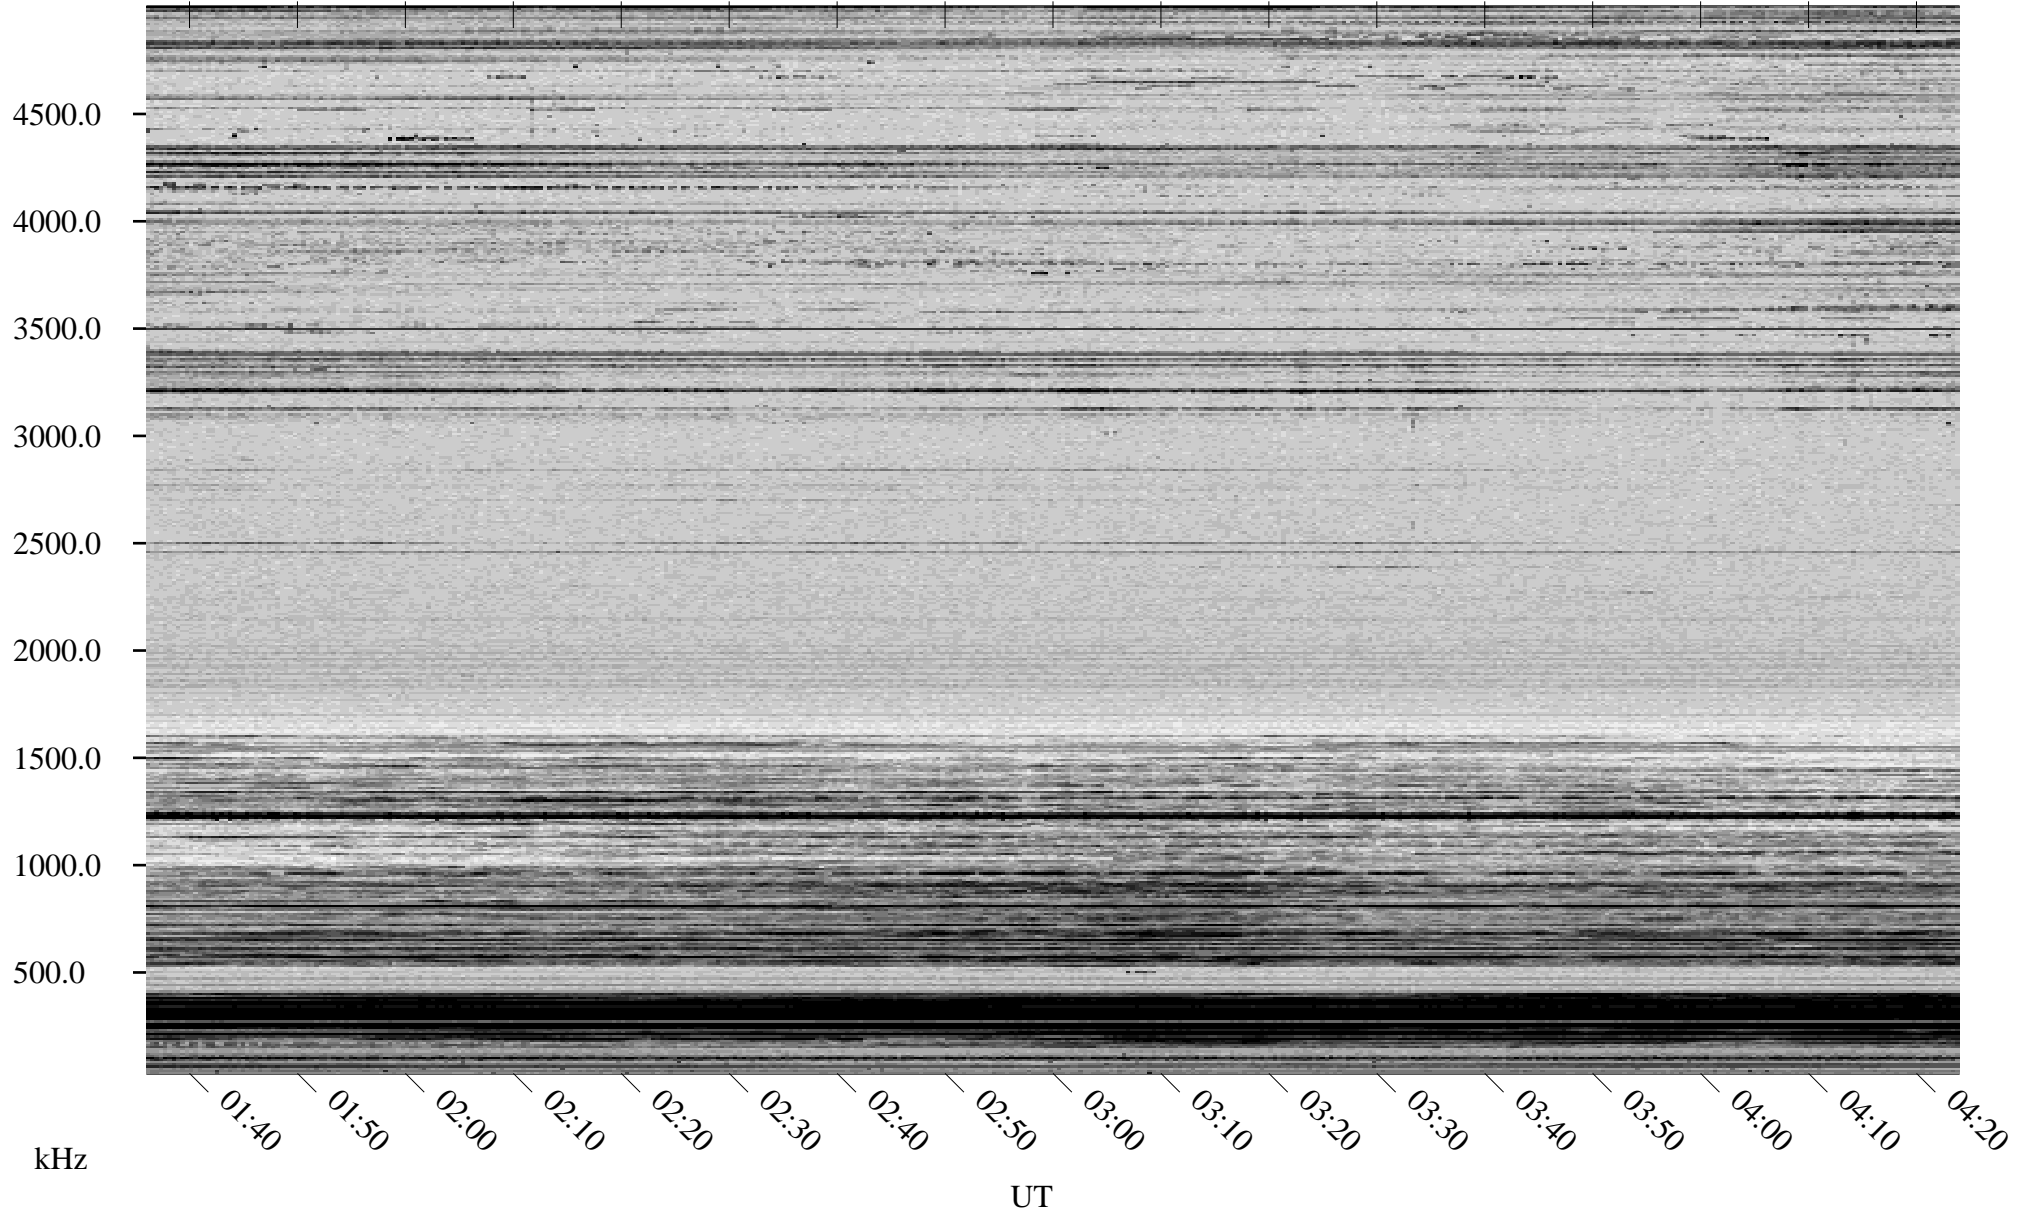

02/13/1998 Churchill, Manitoba

Linear Scale Black = 161 White = 15

ch98044l.r00m max_12

Page 1

02/13/1998 Churchill, Manitoba

Linear Scale Black = 161 White = 15

ch98044l.r00m max_12

Page 2

02/14/1998 Churchill, Manitoba

Linear Scale Black = 161 White = 15

ch98044l.r00m max_12

Page 3

02/14/1998 Churchill, Manitoba

Linear Scale Black = 161 White = 15

ch98044l.r00m max_12

Page 4

02/14/1998 Churchill, Manitoba

Linear Scale Black = 161 White = 15

ch98044l.r00m max_12

Page 5

02/14/1998 Churchill, Manitoba

Linear Scale Black = 161 White = 15

ch98044l.r00m max_12

Page 6

02/14/1998 Churchill, Manitoba

Linear Scale Black = 161 White = 15

ch98044l.r00m max_12

Page 7

02/14/1998 Churchill, Manitoba

Linear Scale Black = 161 White = 15

ch98044l.r00m max_12

Page 8