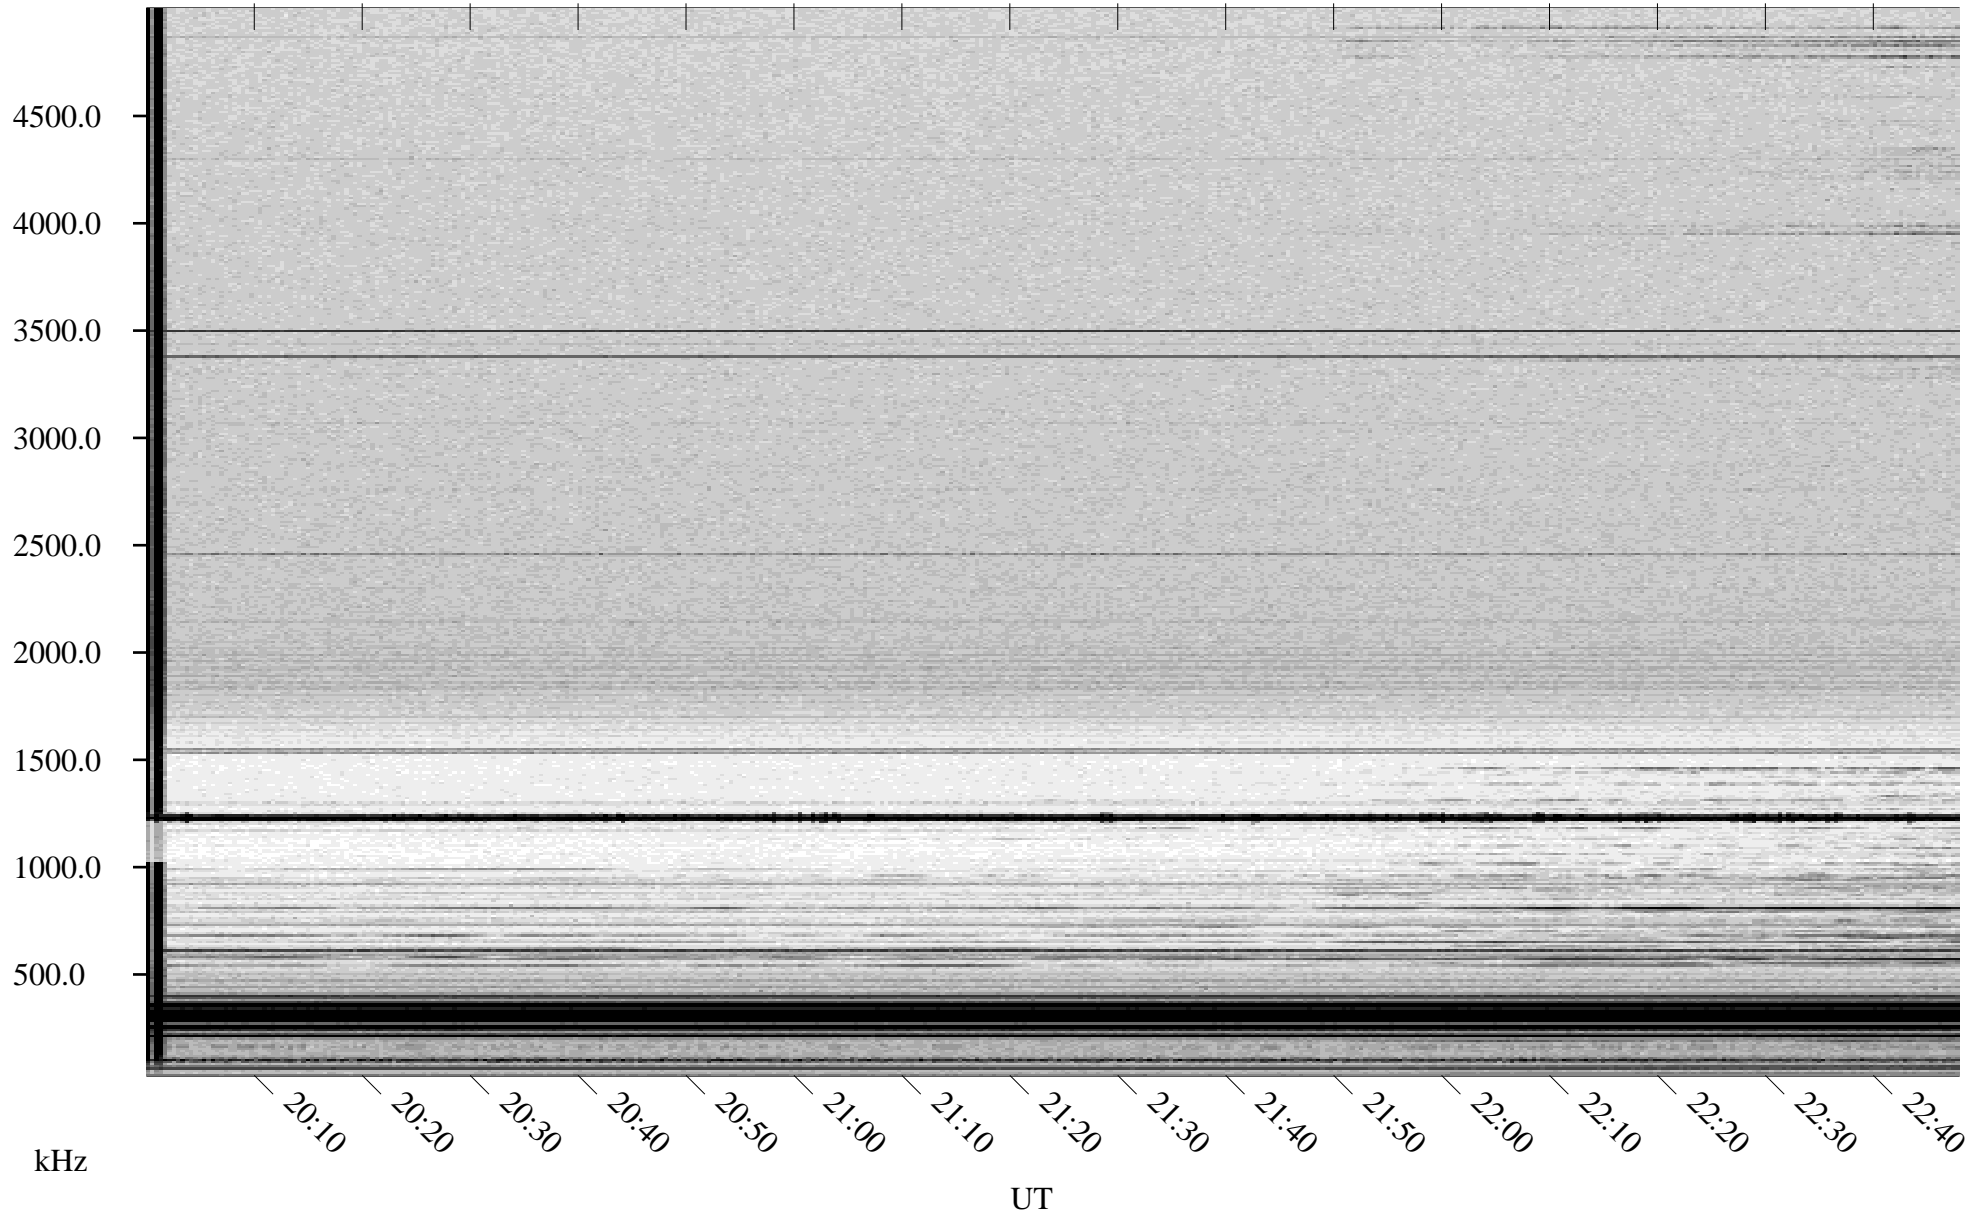

02/13/1998 Churchill, Manitoba

Linear Scale Black = 161 White = 15

ch98044l.r00m max_12

Page 1

02/13/1998 Churchill, Manitoba

Linear Scale Black = 161 White = 15

ch98044l.r00m max_12

Page 2

02/14/1998 Churchill, Manitoba

Linear Scale Black = 161 White = 15

ch98044l.r00m max_12

Page 3

02/14/1998 Churchill, Manitoba

Linear Scale Black = 161 White = 15

ch98044l.r00m max_12

Page 4

02/14/1998 Churchill, Manitoba

Linear Scale Black = 161 White = 15

ch98044l.r00m max_12

Page 5

02/14/1998 Churchill, Manitoba

Linear Scale Black = 161 White = 15

ch98044l.r00m max_12

Page 6

02/14/1998 Churchill, Manitoba

Linear Scale Black = 161 White = 15

ch98044l.r00m max_12

Page 7

02/14/1998 Churchill, Manitoba

Linear Scale Black = 161 White = 15

ch98044l.r00m max_12

Page 8