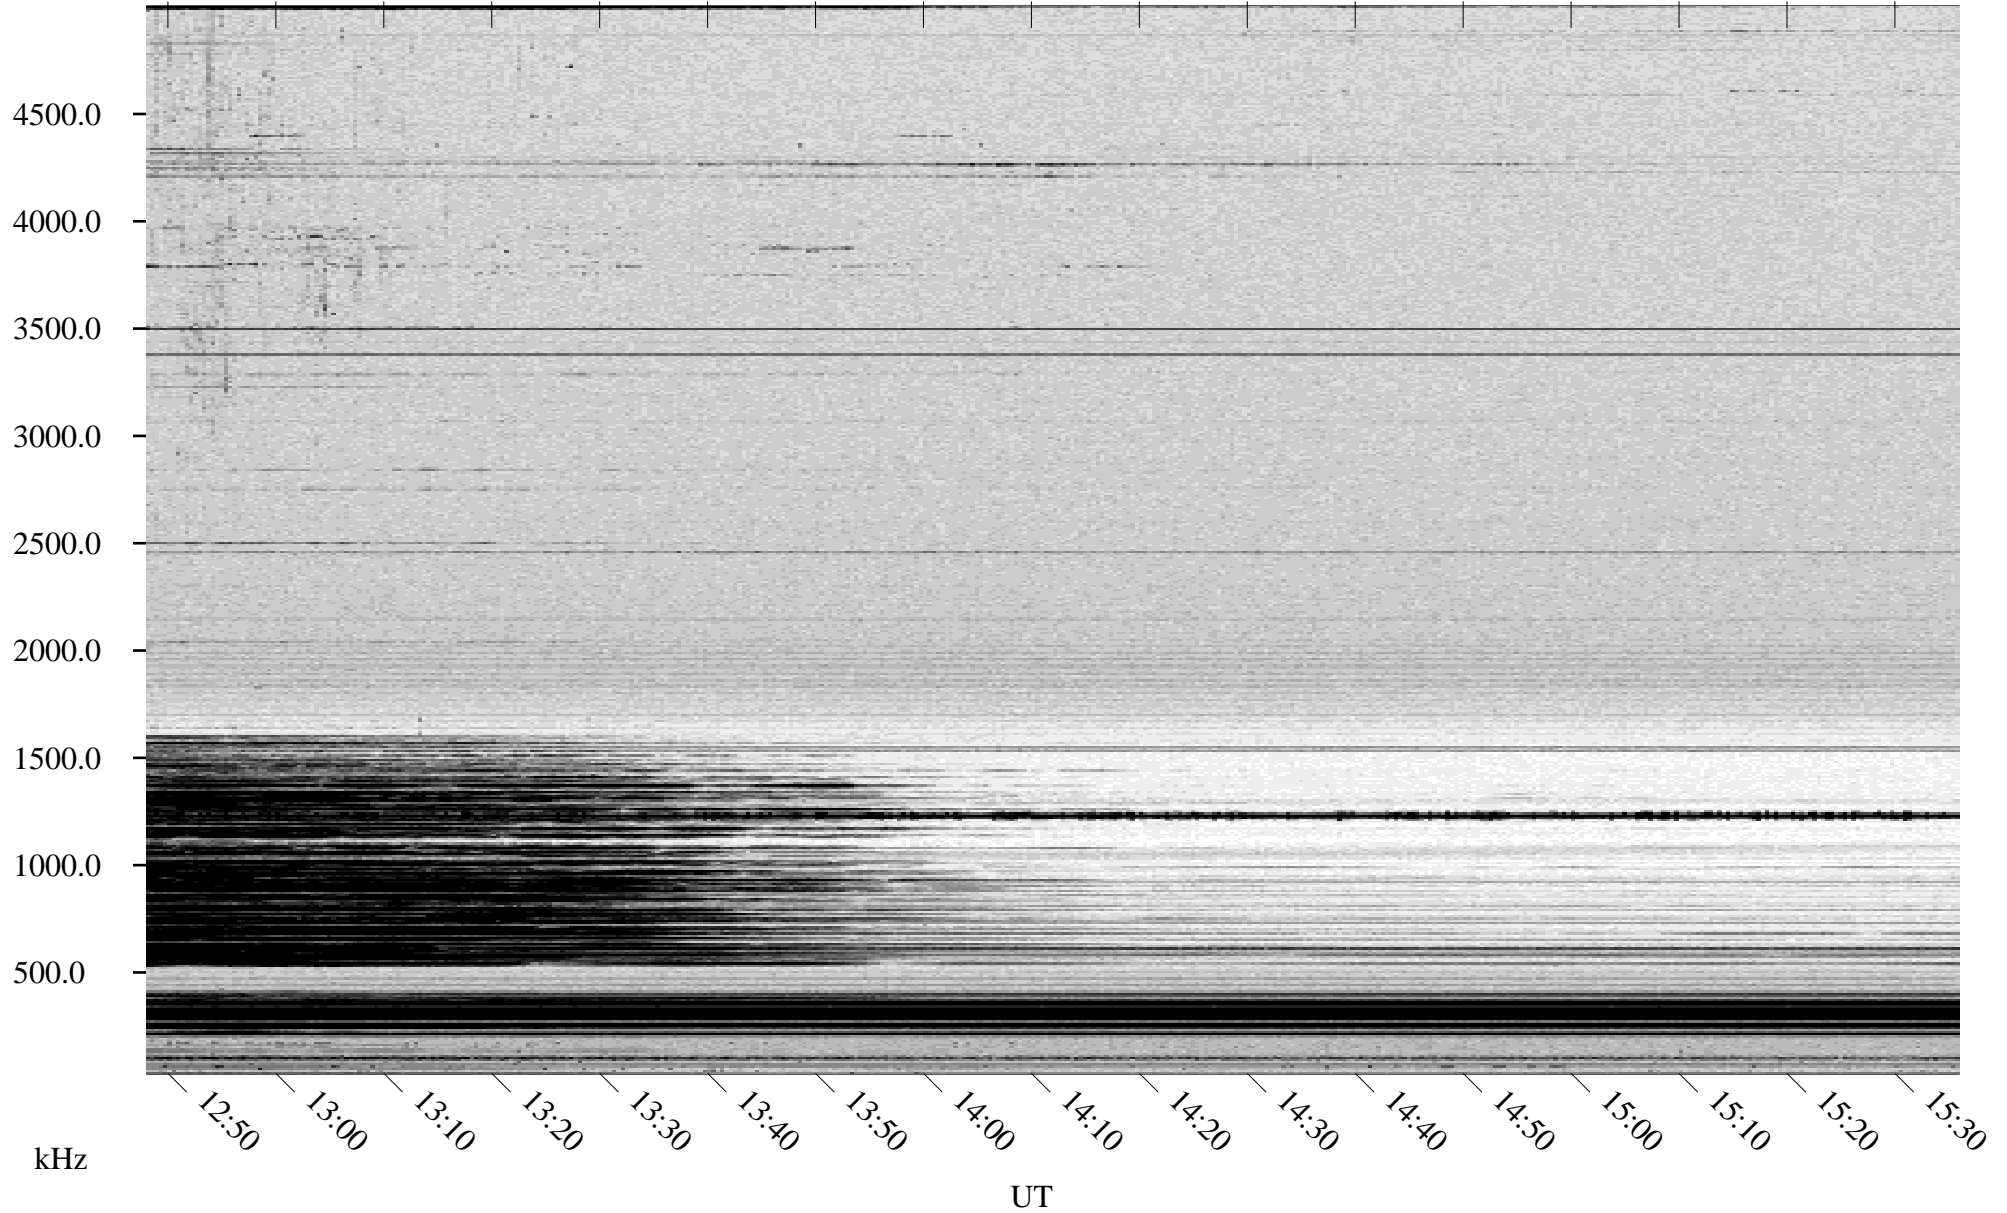

02/13/1998 Churchill, Manitoba

Linear Scale Black = 161 White = 15

ch98044l.r00m max_12

Page 1

02/13/1998 Churchill, Manitoba

Linear Scale Black = 161 White = 15

ch98044l.r00m max_12

Page 2

02/14/1998 Churchill, Manitoba

Linear Scale Black = 161 White = 15

ch98044l.r00m max_12

Page 3

02/14/1998 Churchill, Manitoba

Linear Scale Black = 161 White = 15

ch98044l.r00m max_12

Page 4

02/14/1998 Churchill, Manitoba

Linear Scale Black = 161 White = 15

ch98044l.r00m max_12

Page 5

02/14/1998 Churchill, Manitoba

Linear Scale Black = 161 White = 15

ch98044l.r00m max_12

Page 6

02/14/1998 Churchill, Manitoba

Linear Scale Black = 161 White = 15

ch98044l.r00m max_12

Page 7

02/14/1998 Churchill, Manitoba

Linear Scale Black = 161 White = 15

ch98044l.r00m max_12

Page 8