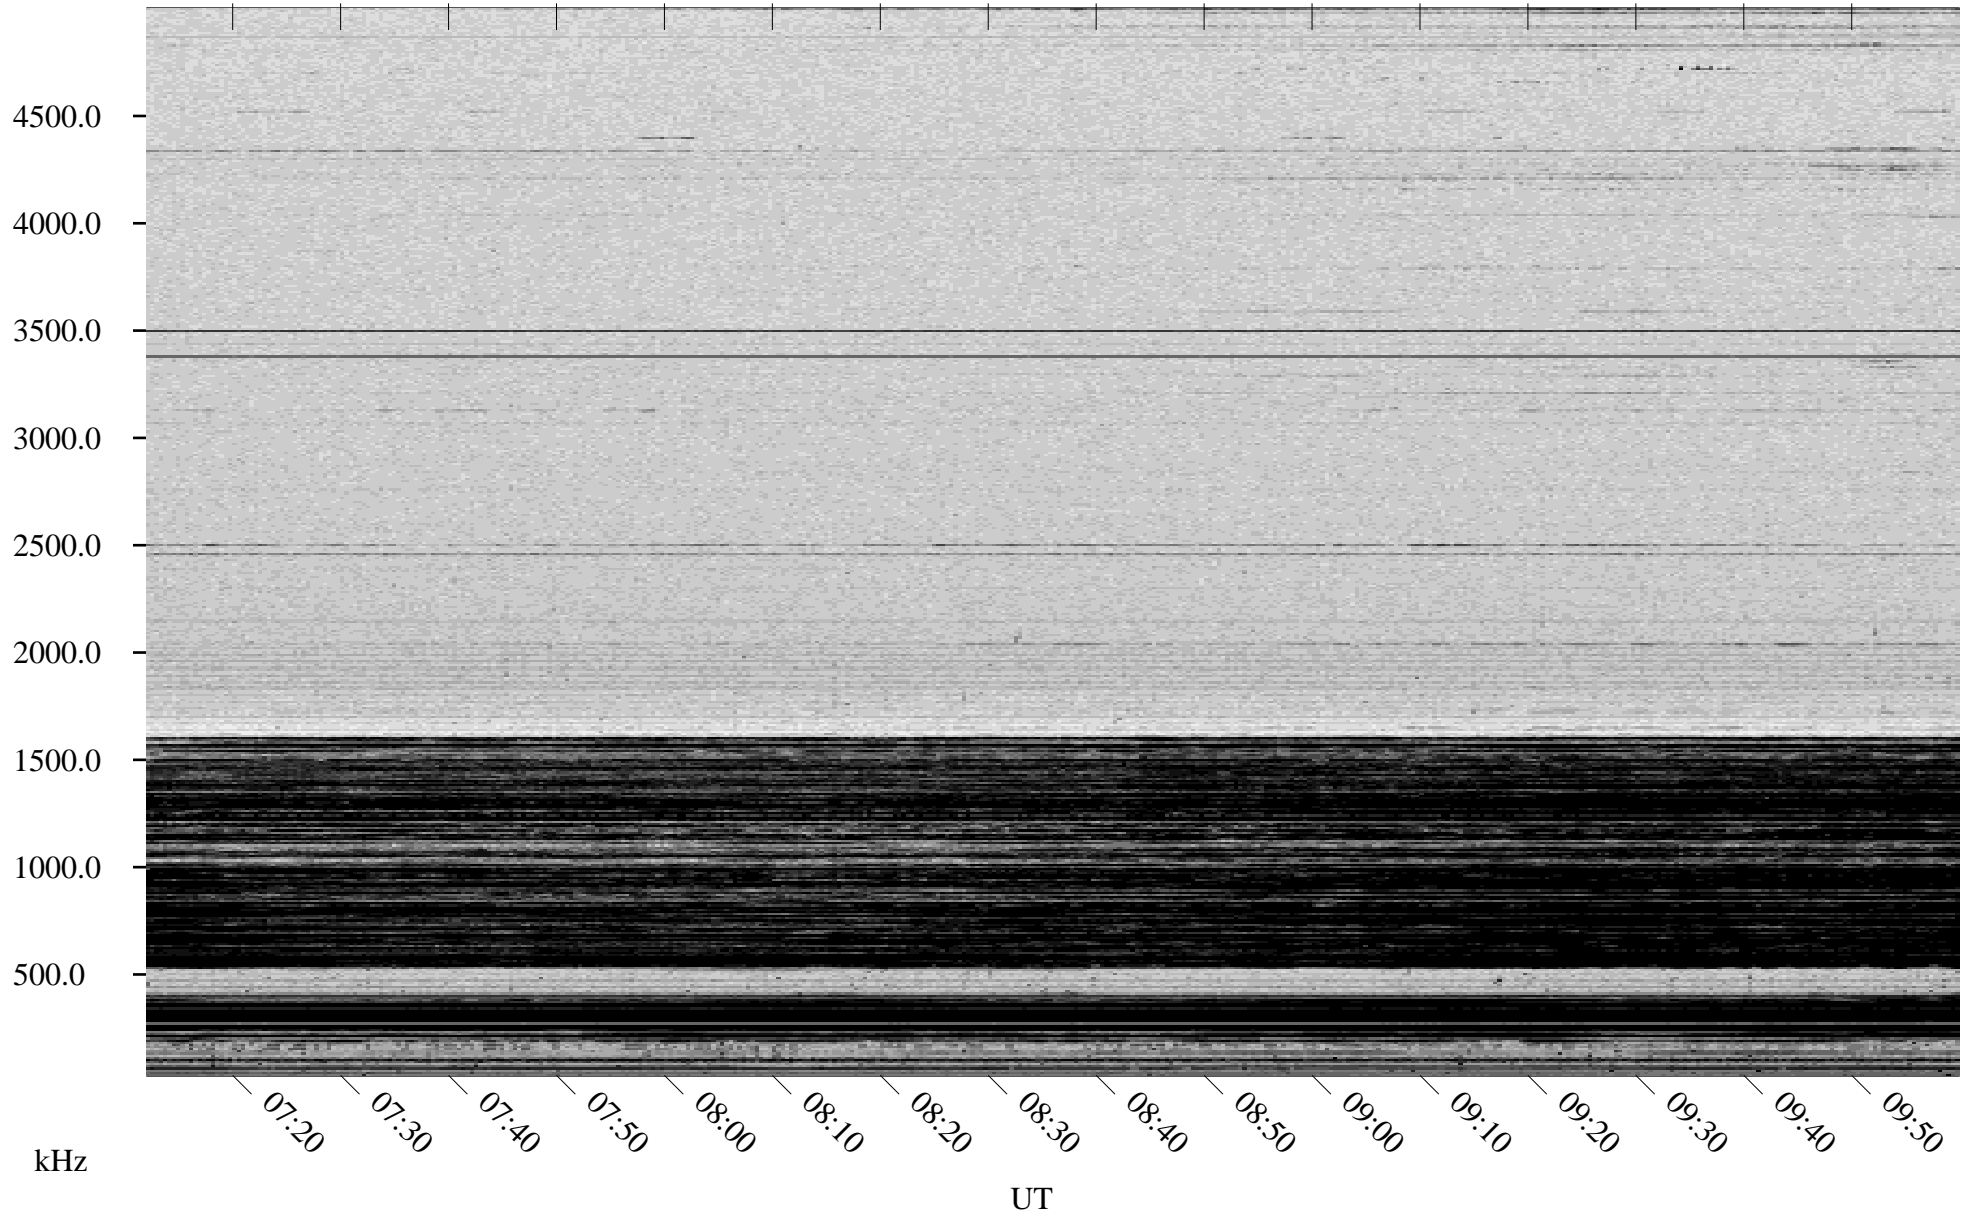

02/13/1998 Churchill, Manitoba

Linear Scale Black = 161 White = 15

ch98044l.r00m max_12

Page 1

02/13/1998 Churchill, Manitoba

Linear Scale Black = 161 White = 15

ch98044l.r00m max_12

Page 2

02/14/1998 Churchill, Manitoba

Linear Scale Black = 161 White = 15

ch98044l.r00m max_12

Page 3

02/14/1998 Churchill, Manitoba

Linear Scale Black = 161 White = 15

ch98044l.r00m max_12

Page 4

02/14/1998 Churchill, Manitoba

Linear Scale Black = 161 White = 15

ch98044l.r00m max_12

Page 5

02/14/1998 Churchill, Manitoba

Linear Scale Black = 161 White = 15

ch98044l.r00m max_12

Page 6

02/14/1998 Churchill, Manitoba

Linear Scale Black = 161 White = 15

ch98044l.r00m max_12

Page 7

02/14/1998 Churchill, Manitoba

Linear Scale Black = 161 White = 15

ch98044l.r00m max_12

Page 8