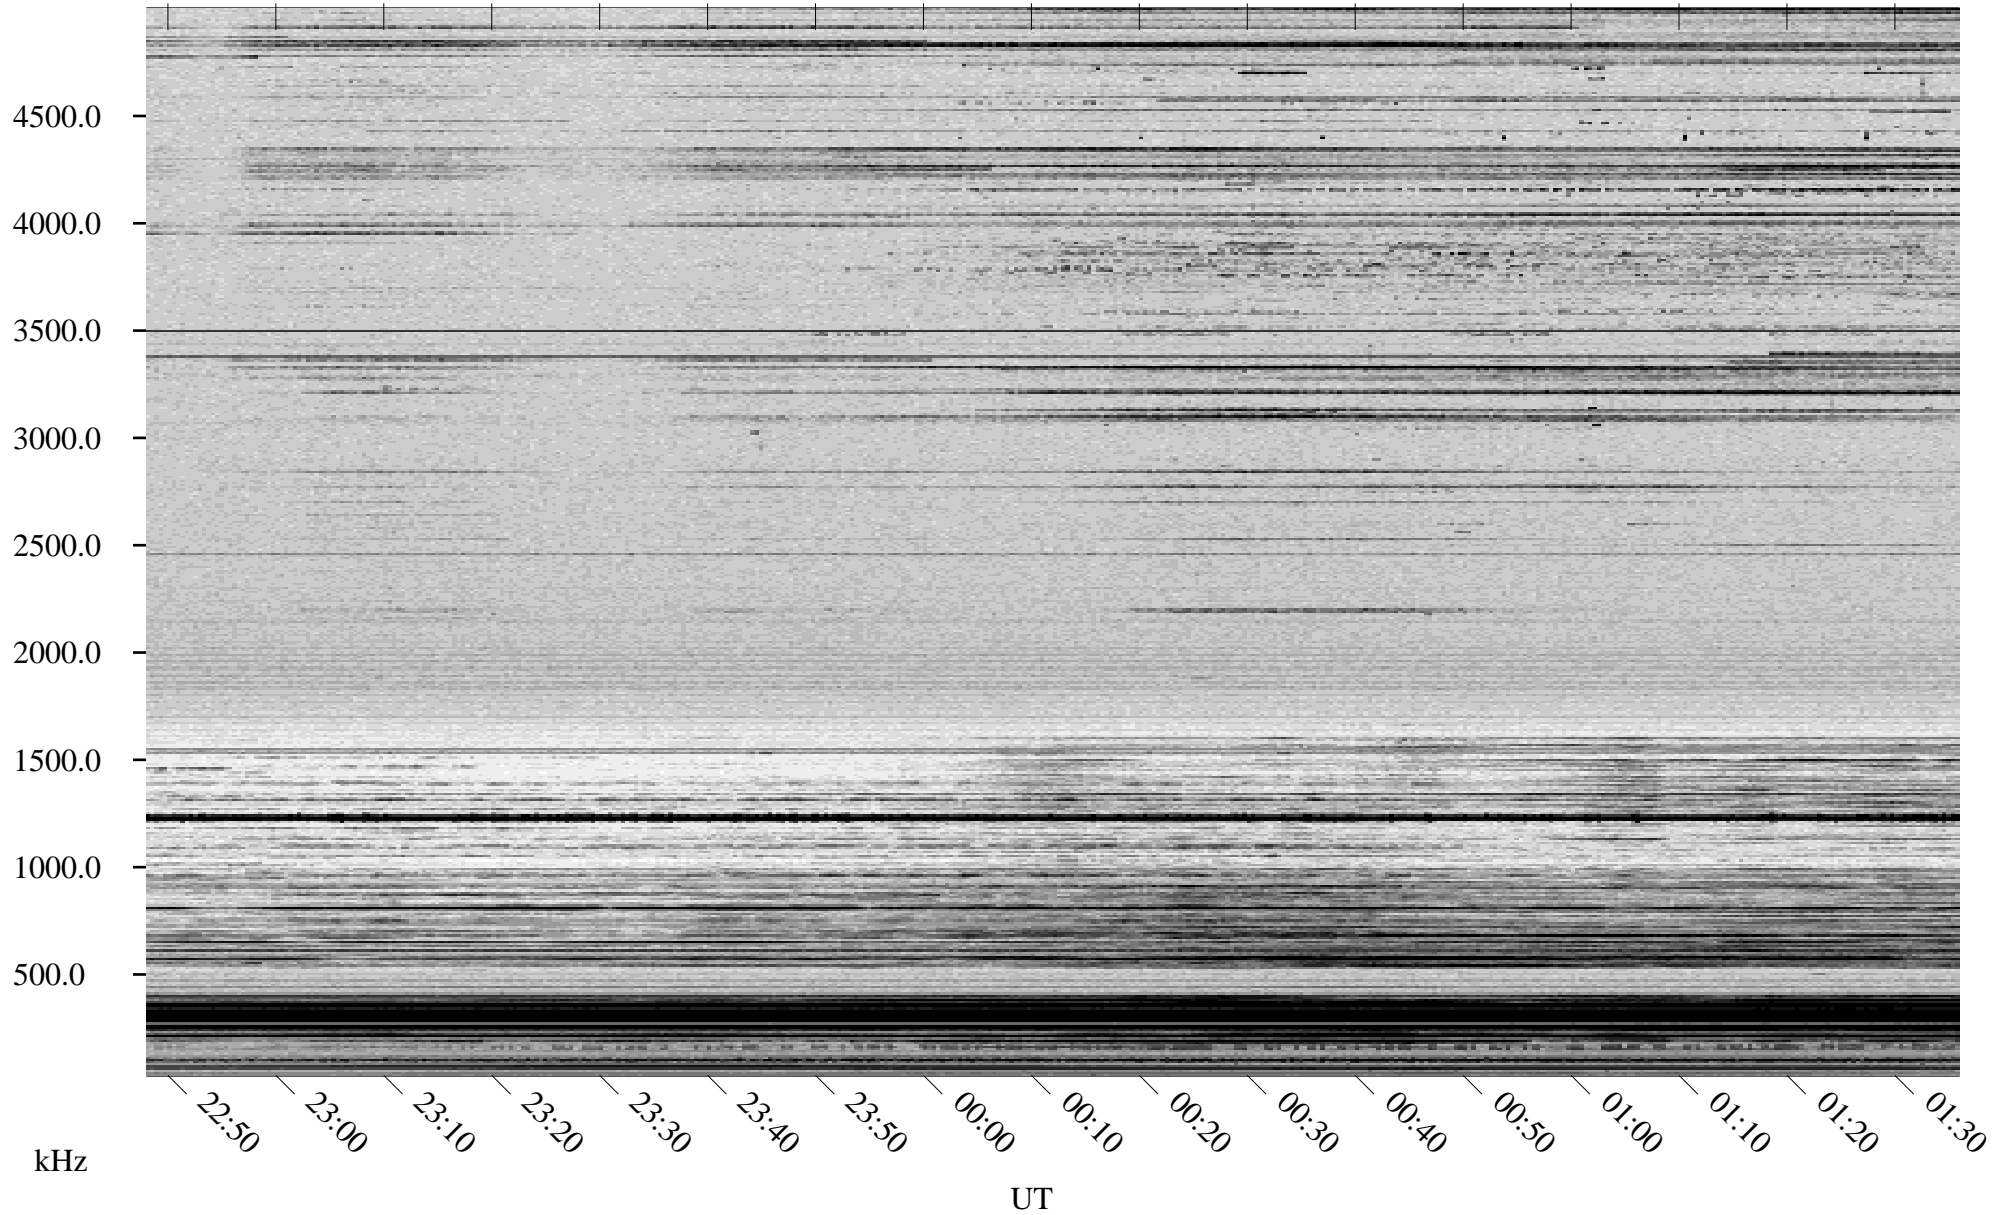

02/13/1998 Churchill, Manitoba

Linear Scale Black = 161 White = 15

ch98044l.r00m max_12

Page 1

02/13/1998 Churchill, Manitoba

Linear Scale Black = 161 White = 15

ch98044l.r00m max_12

Page 2

02/14/1998 Churchill, Manitoba

Linear Scale Black = 161 White = 15

ch98044l.r00m max_12

Page 3

02/14/1998 Churchill, Manitoba

Linear Scale Black = 161 White = 15

ch98044l.r00m max_12

Page 4

02/14/1998 Churchill, Manitoba

Linear Scale Black = 161 White = 15

ch98044l.r00m max_12

Page 5

02/14/1998 Churchill, Manitoba

Linear Scale Black = 161 White = 15

ch98044l.r00m max_12

Page 6

02/14/1998 Churchill, Manitoba

Linear Scale Black = 161 White = 15

ch98044l.r00m max_12

Page 7

02/14/1998 Churchill, Manitoba

Linear Scale Black = 161 White = 15

ch98044l.r00m max_12

Page 8