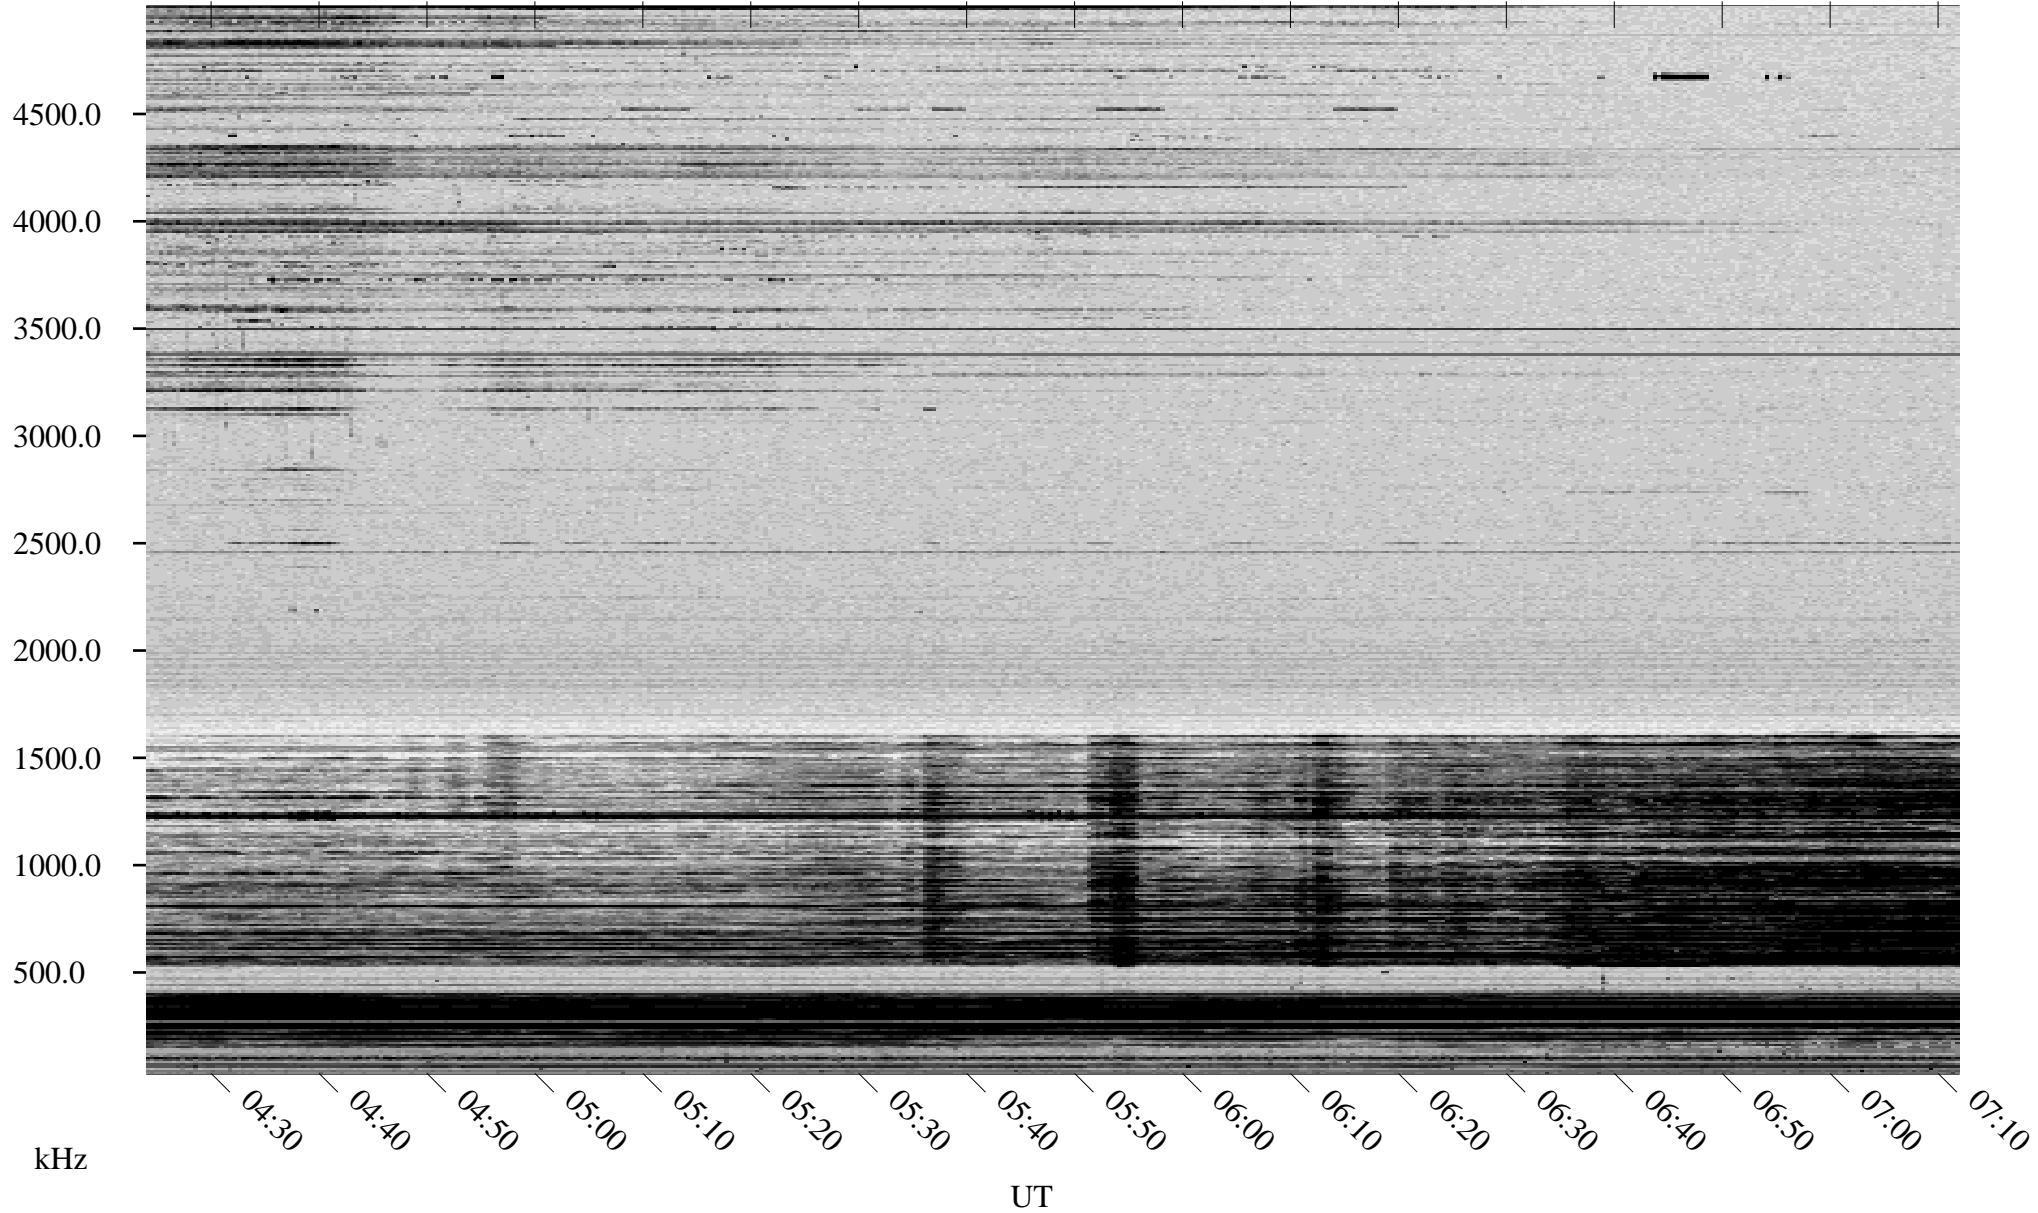

02/13/1998 Churchill, Manitoba

Linear Scale Black = 161 White = 15

ch98044l.r00m max_12

Page 1

02/13/1998 Churchill, Manitoba

Linear Scale Black = 161 White = 15

ch98044l.r00m max_12

Page 2

02/14/1998 Churchill, Manitoba

Linear Scale Black = 161 White = 15

ch98044l.r00m max_12

Page 3

02/14/1998 Churchill, Manitoba

Linear Scale Black = 161 White = 15

ch98044l.r00m max_12

Page 4

02/14/1998 Churchill, Manitoba

Linear Scale Black = 161 White = 15

ch98044l.r00m max_12

Page 5

02/14/1998 Churchill, Manitoba

Linear Scale Black = 161 White = 15

ch98044l.r00m max_12

Page 6

02/14/1998 Churchill, Manitoba

Linear Scale Black = 161 White = 15

ch98044l.r00m max_12

Page 7

02/14/1998 Churchill, Manitoba

Linear Scale Black = 161 White = 15

ch98044l.r00m max_12

Page 8