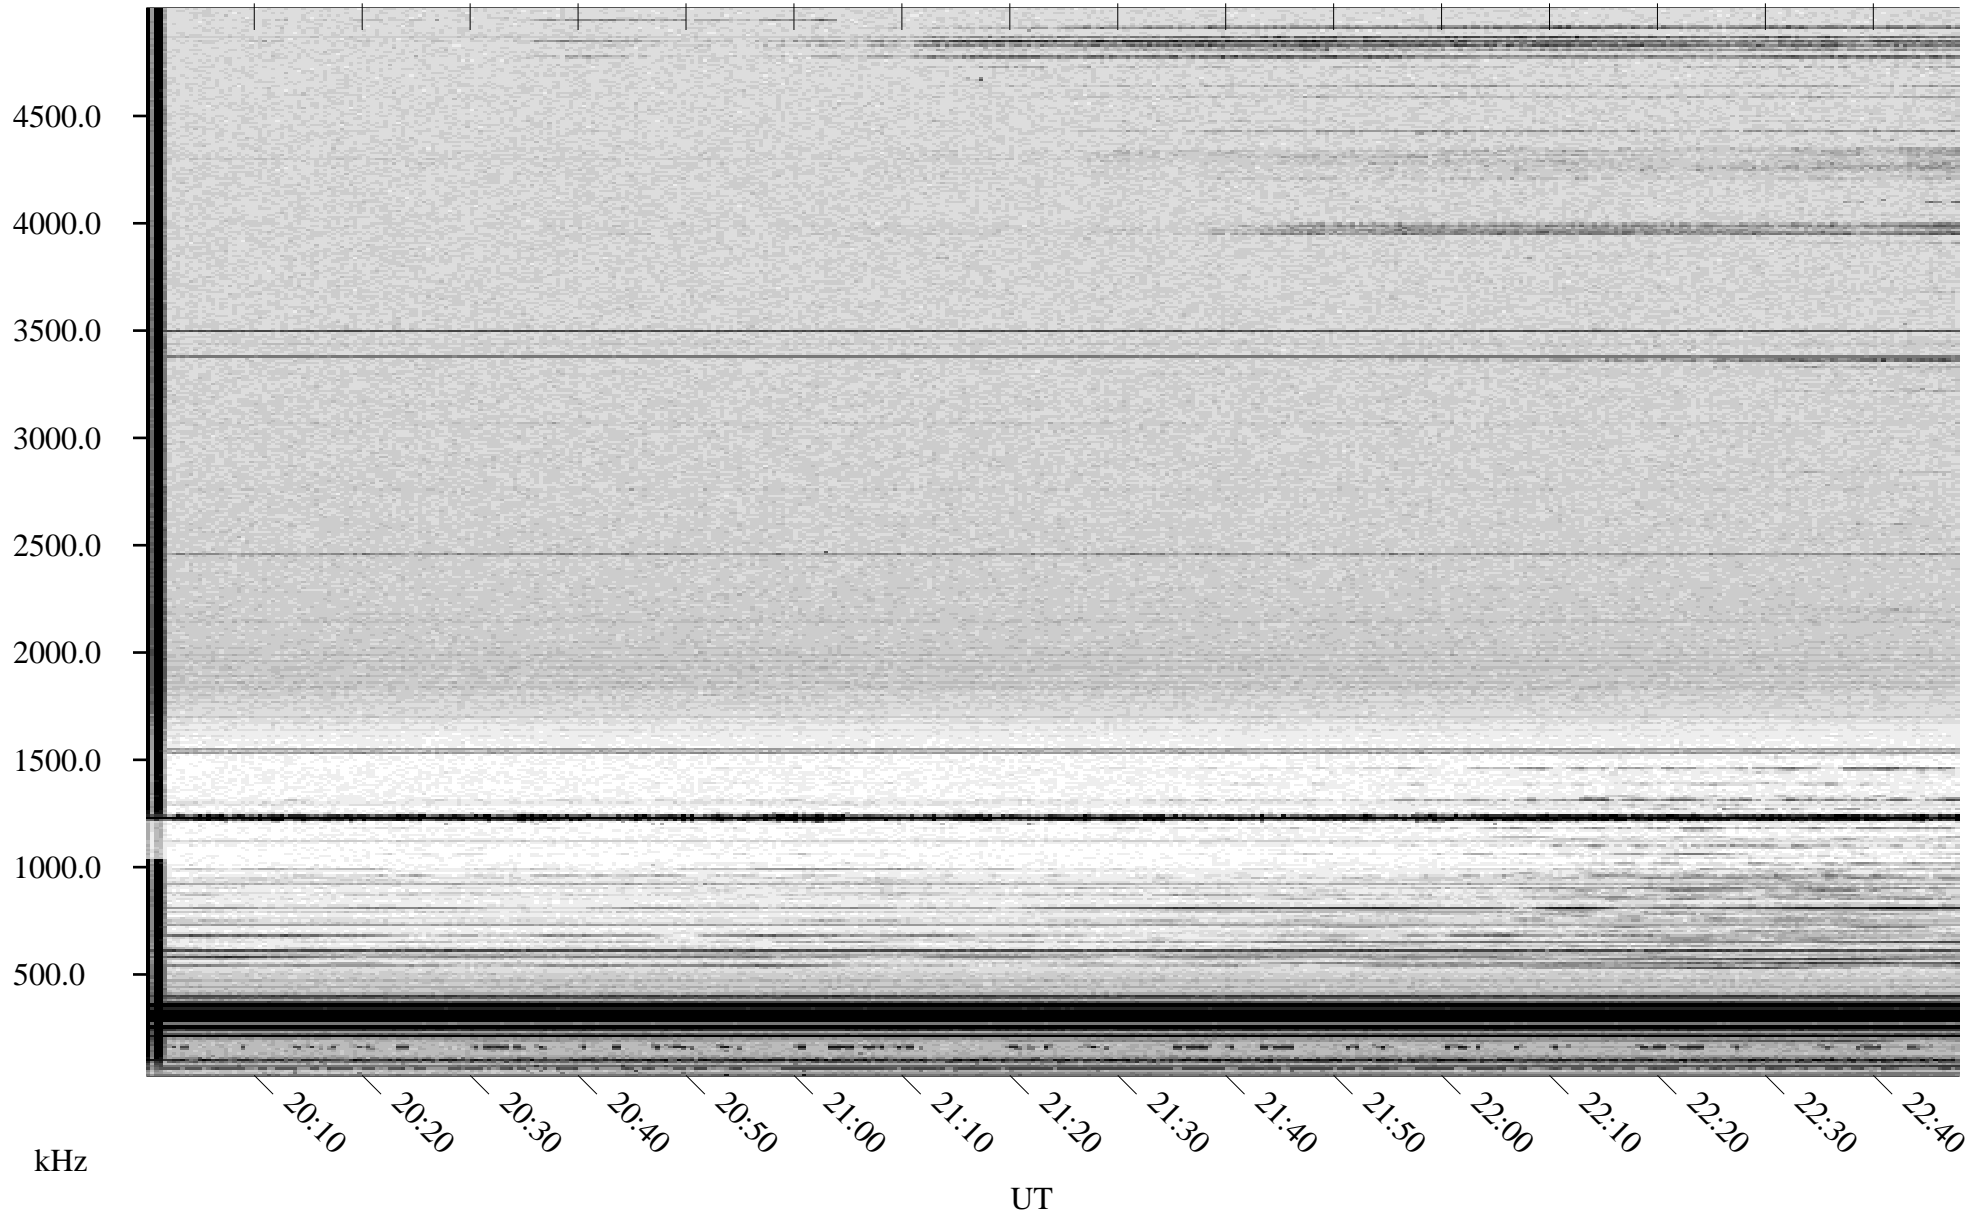

02/14/1998 Churchill, Manitoba

Linear Scale Black = 161 White = 15

ch980451.r00m max_12

Page 1

02/14/1998 Churchill, Manitoba

Linear Scale Black = 161 White = 15

ch980451.r00m max_12

Page 2