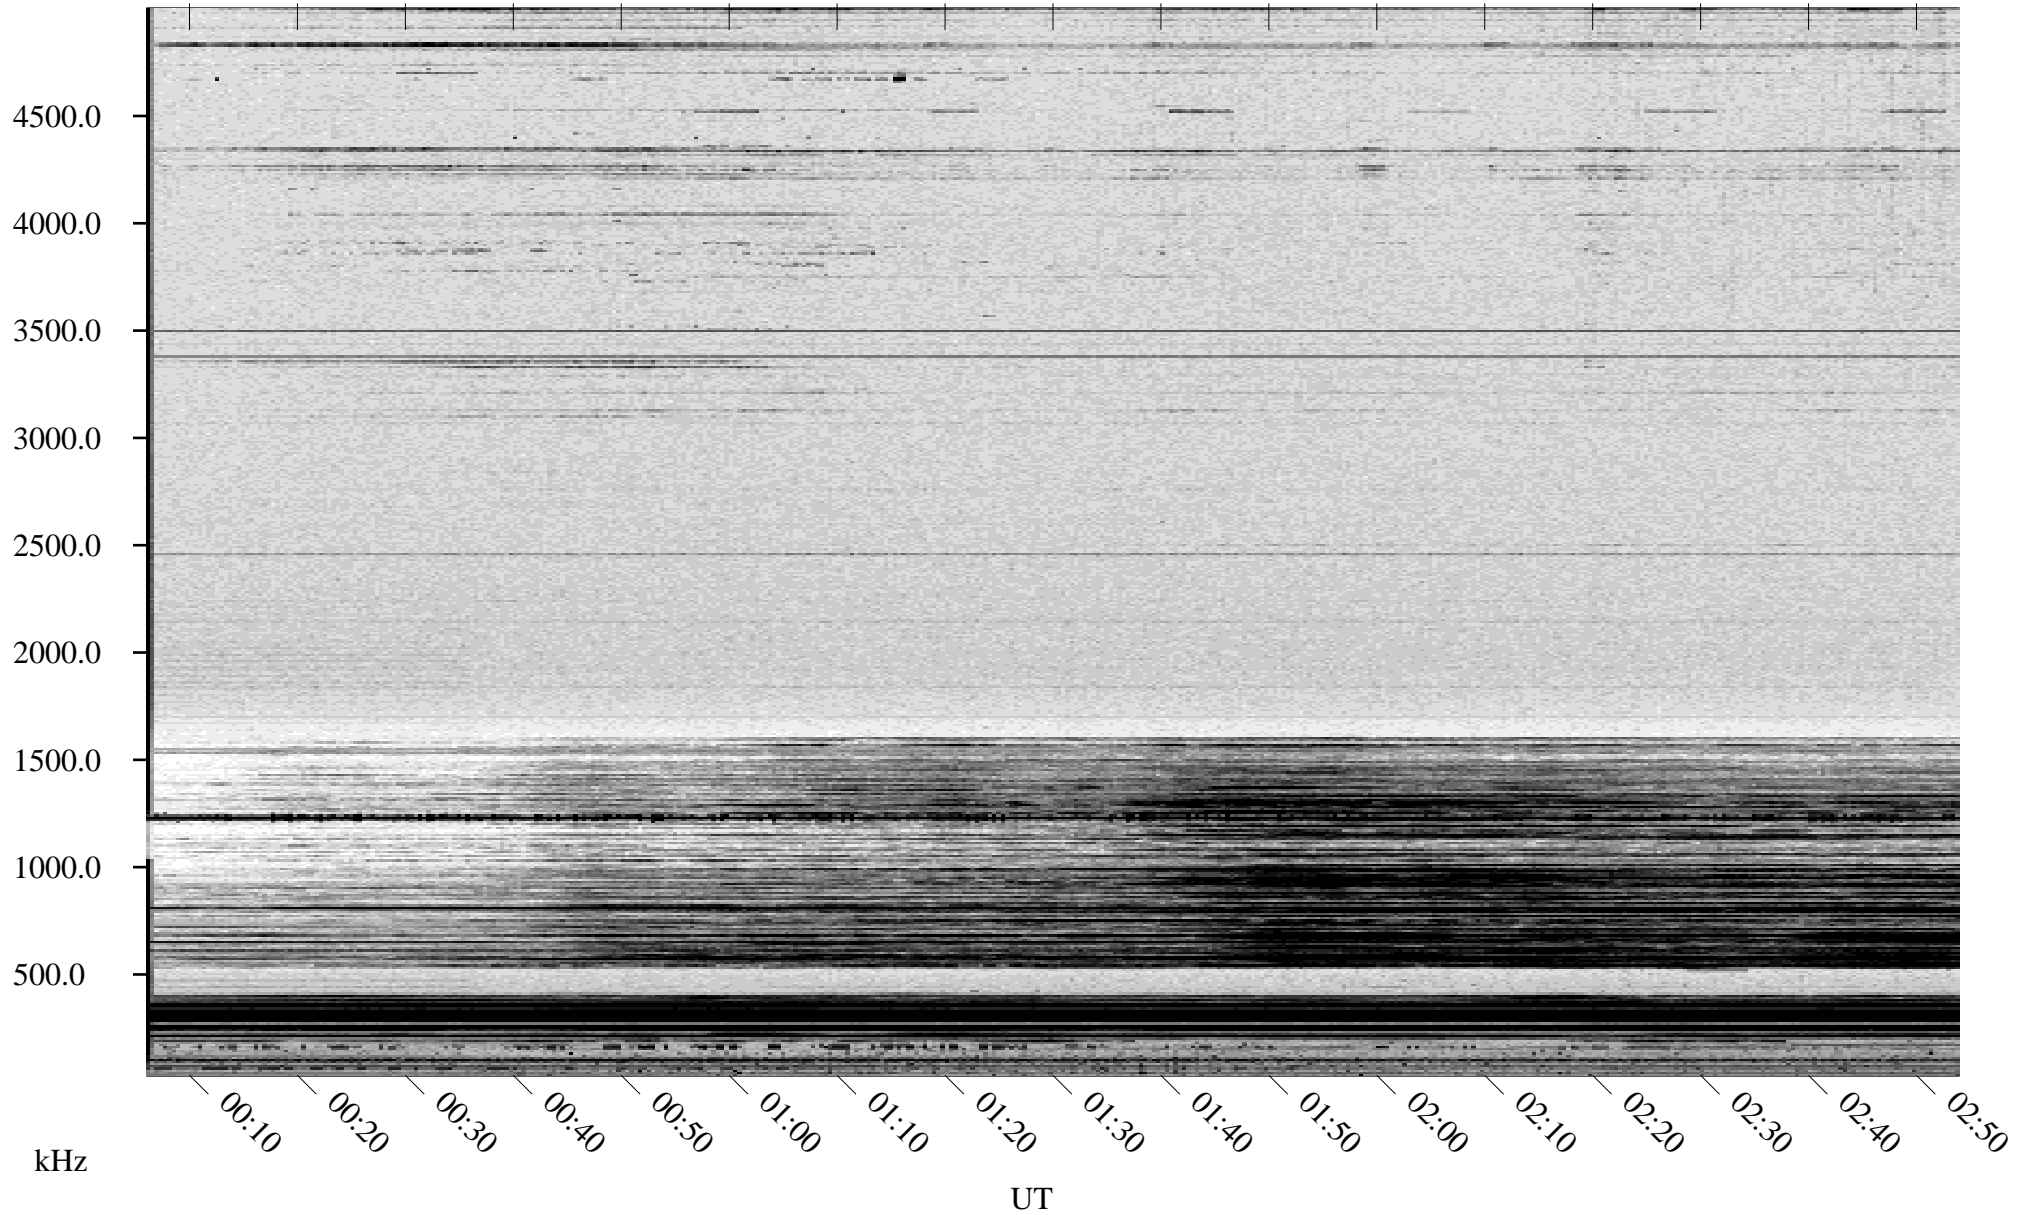

02/15/1998 Churchill, Manitoba

Linear Scale Black = 161 White = 15

ch98046l.r00m max_12

Page 1

02/15/1998 Churchill, Manitoba

Linear Scale Black = 161 White = 15

ch98046l.r00m max_12

Page 2

02/15/1998 Churchill, Manitoba

Linear Scale Black = 161 White = 15

ch98046l.r00m max_12

Page 3

02/15/1998 Churchill, Manitoba

Linear Scale Black = 161 White = 15

ch98046l.r00m max_12

Page 4

02/15/1998 Churchill, Manitoba

Linear Scale Black = 161 White = 15

ch98046l.r00m max_12

Page 5

02/15/1998 Churchill, Manitoba

Linear Scale Black = 161 White = 15

ch98046l.r00m max_12

Page 6