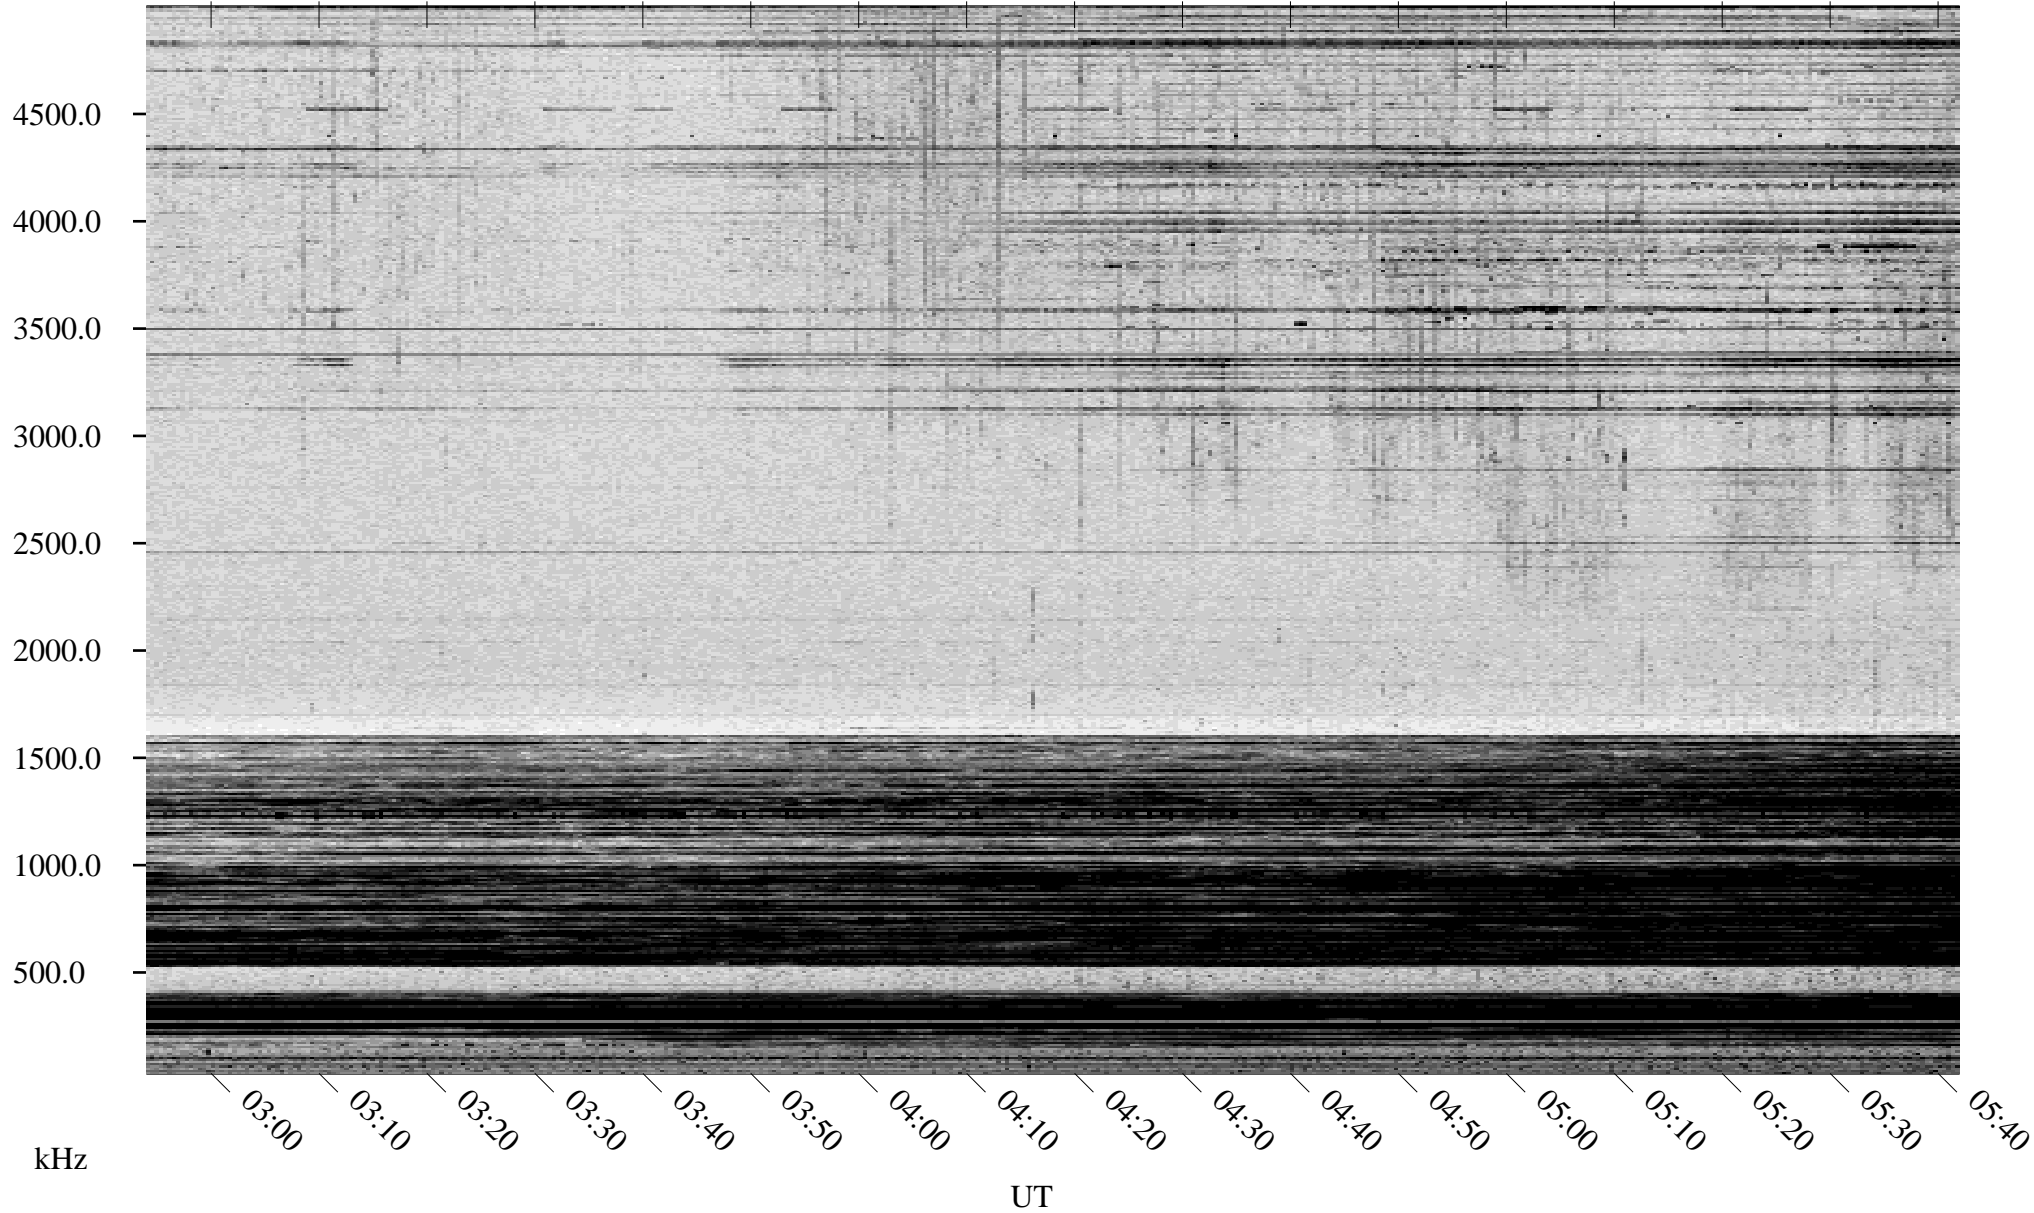

02/15/1998 Churchill, Manitoba

Linear Scale Black = 161 White = 15

ch98046l.r00m max_12

Page 1

02/15/1998 Churchill, Manitoba

Linear Scale Black = 161 White = 15

ch98046l.r00m max_12

Page 2

02/15/1998 Churchill, Manitoba

Linear Scale Black = 161 White = 15

ch98046l.r00m max_12

Page 3

02/15/1998 Churchill, Manitoba

Linear Scale Black = 161 White = 15

ch98046l.r00m max_12

Page 4

02/15/1998 Churchill, Manitoba

Linear Scale Black = 161 White = 15

ch98046l.r00m max_12

Page 5

02/15/1998 Churchill, Manitoba

Linear Scale Black = 161 White = 15

ch98046l.r00m max_12

Page 6