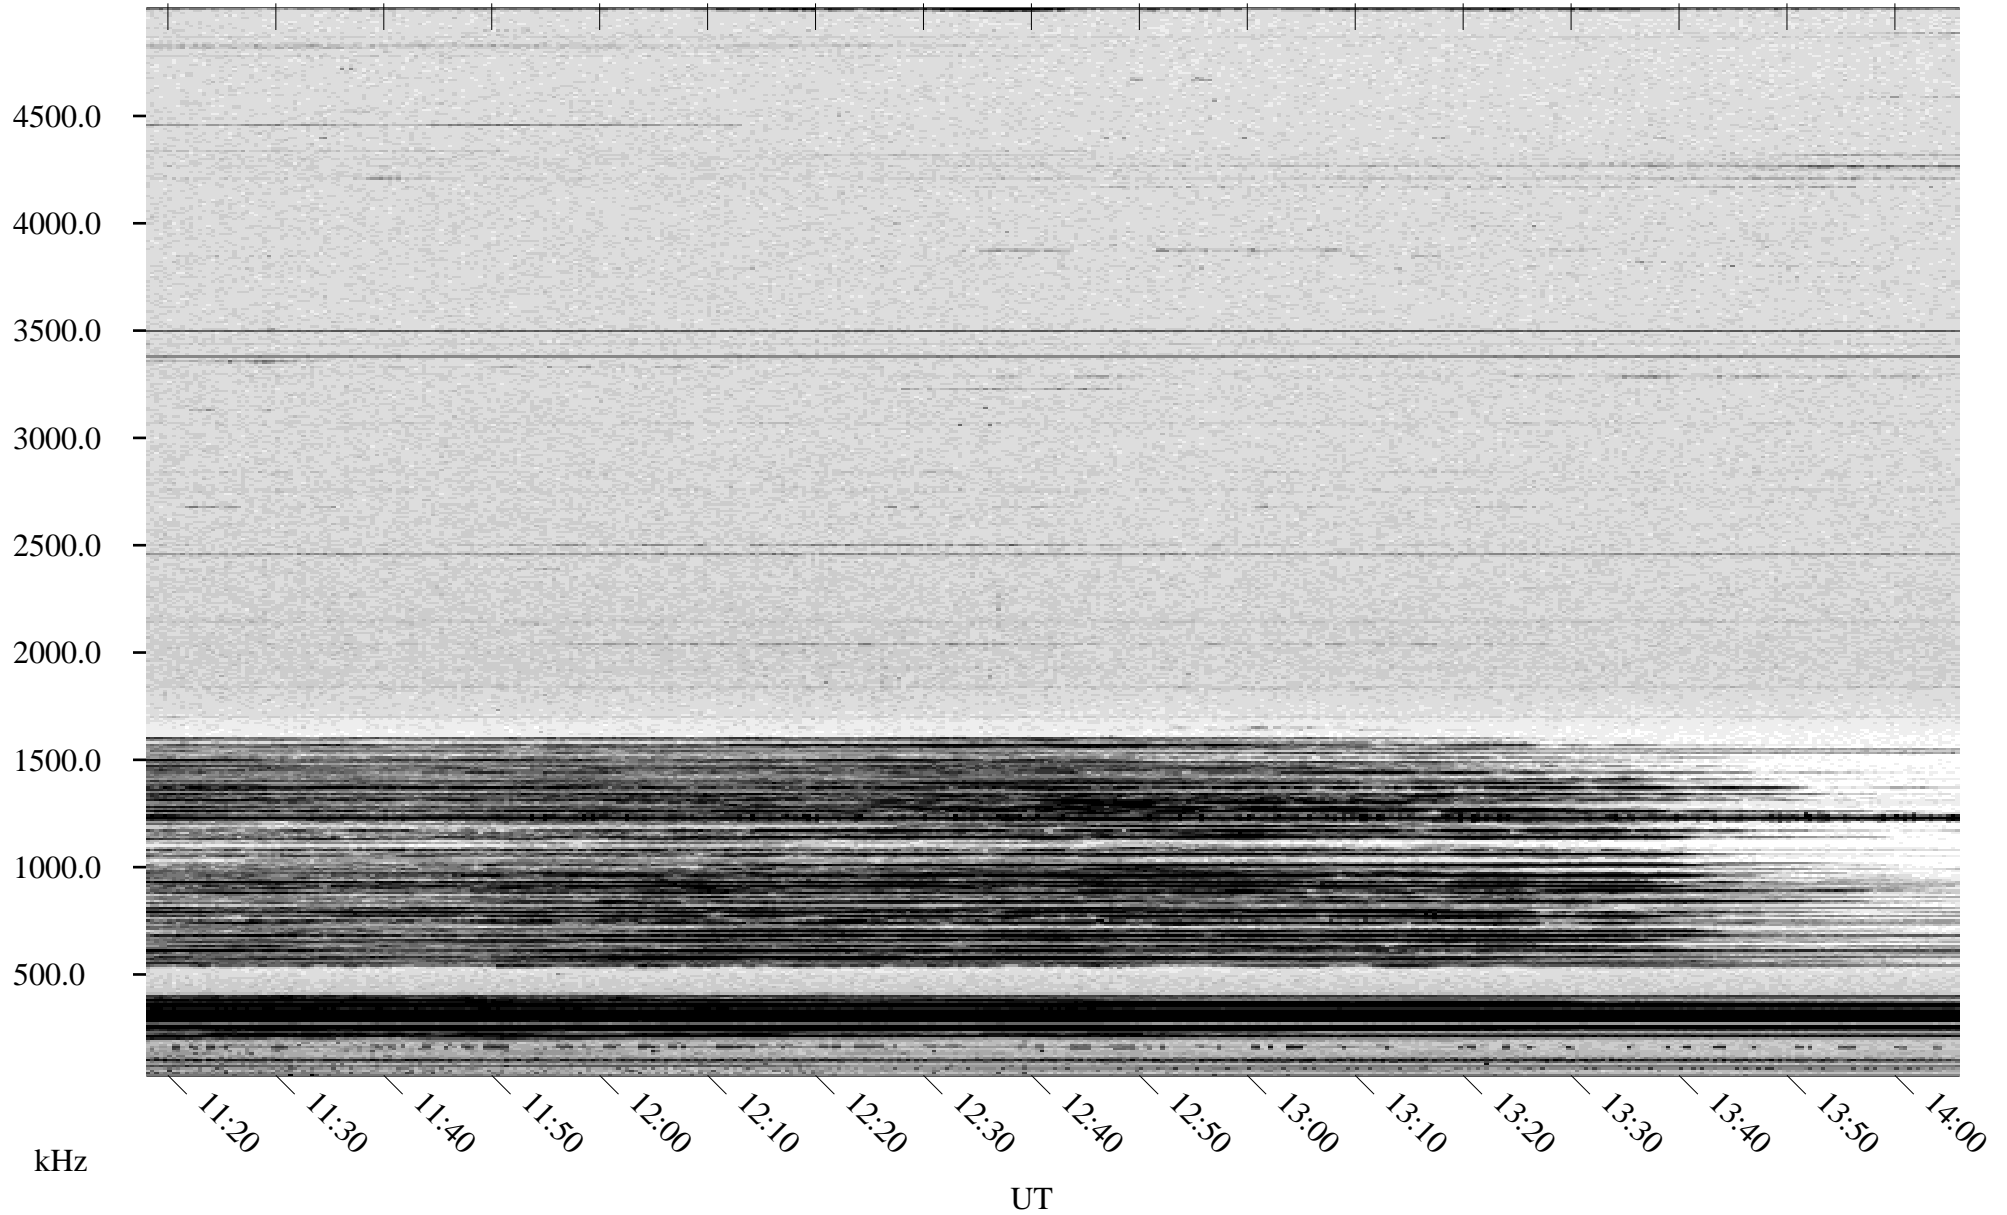

02/15/1998 Churchill, Manitoba

Linear Scale Black = 161 White = 15

ch98046l.r00m max_12

Page 1

02/15/1998 Churchill, Manitoba

Linear Scale Black = 161 White = 15

ch98046l.r00m max_12

Page 2

02/15/1998 Churchill, Manitoba

Linear Scale Black = 161 White = 15

ch98046l.r00m max_12

Page 3

02/15/1998 Churchill, Manitoba

Linear Scale Black = 161 White = 15

ch98046l.r00m max_12

Page 4

02/15/1998 Churchill, Manitoba

Linear Scale Black = 161 White = 15

ch98046l.r00m max_12

Page 5

02/15/1998 Churchill, Manitoba

Linear Scale Black = 161 White = 15

ch98046l.r00m max_12

Page 6