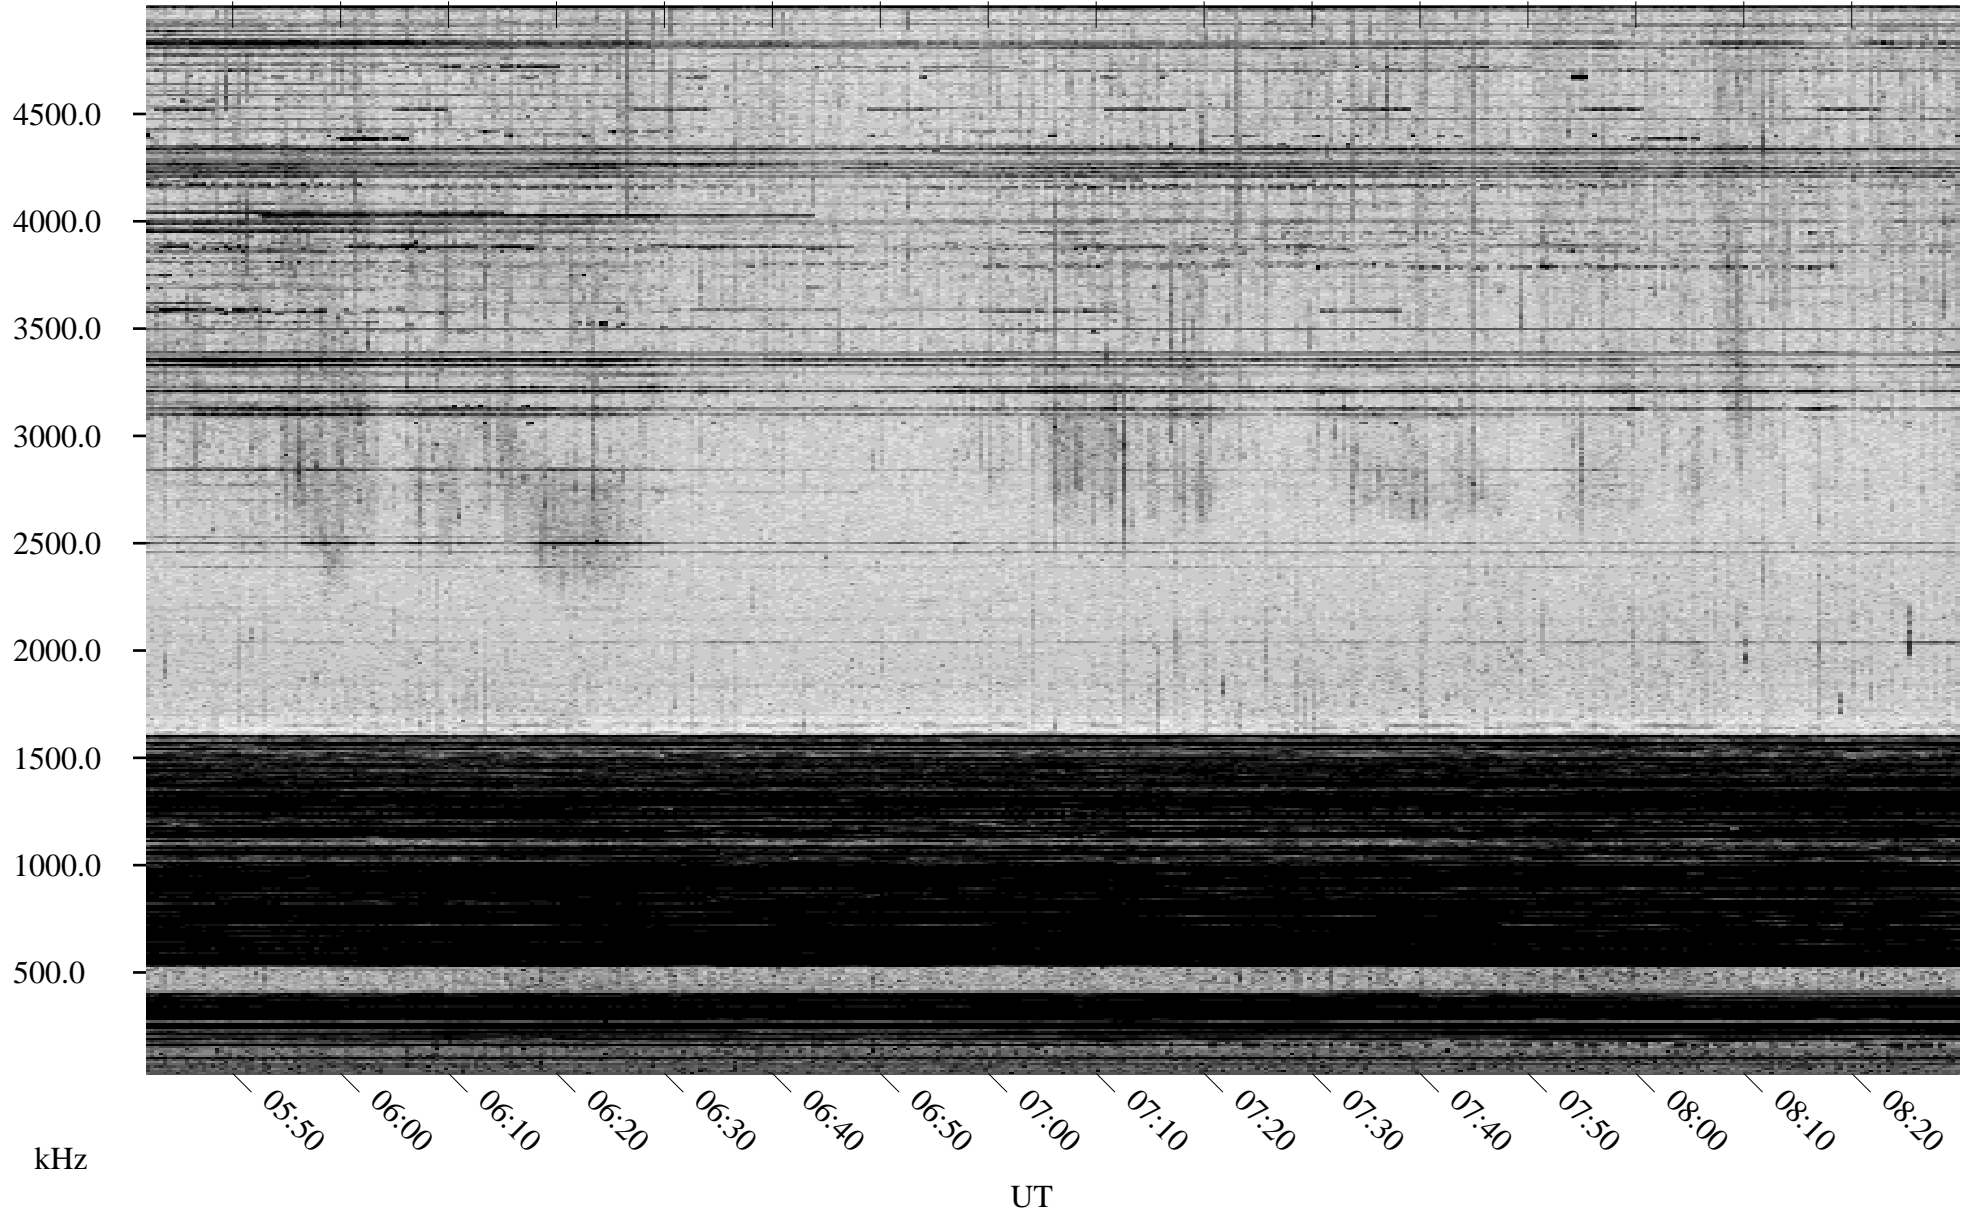

02/15/1998 Churchill, Manitoba

Linear Scale Black = 161 White = 15

ch98046l.r00m max_12

Page 1

02/15/1998 Churchill, Manitoba

Linear Scale Black = 161 White = 15

ch98046l.r00m max_12

Page 2

02/15/1998 Churchill, Manitoba

Linear Scale Black = 161 White = 15

ch98046l.r00m max_12

Page 3

02/15/1998 Churchill, Manitoba

Linear Scale Black = 161 White = 15

ch98046l.r00m max_12

Page 4

02/15/1998 Churchill, Manitoba

Linear Scale Black = 161 White = 15

ch98046l.r00m max_12

Page 5

02/15/1998 Churchill, Manitoba

Linear Scale Black = 161 White = 15

ch98046l.r00m max_12

Page 6