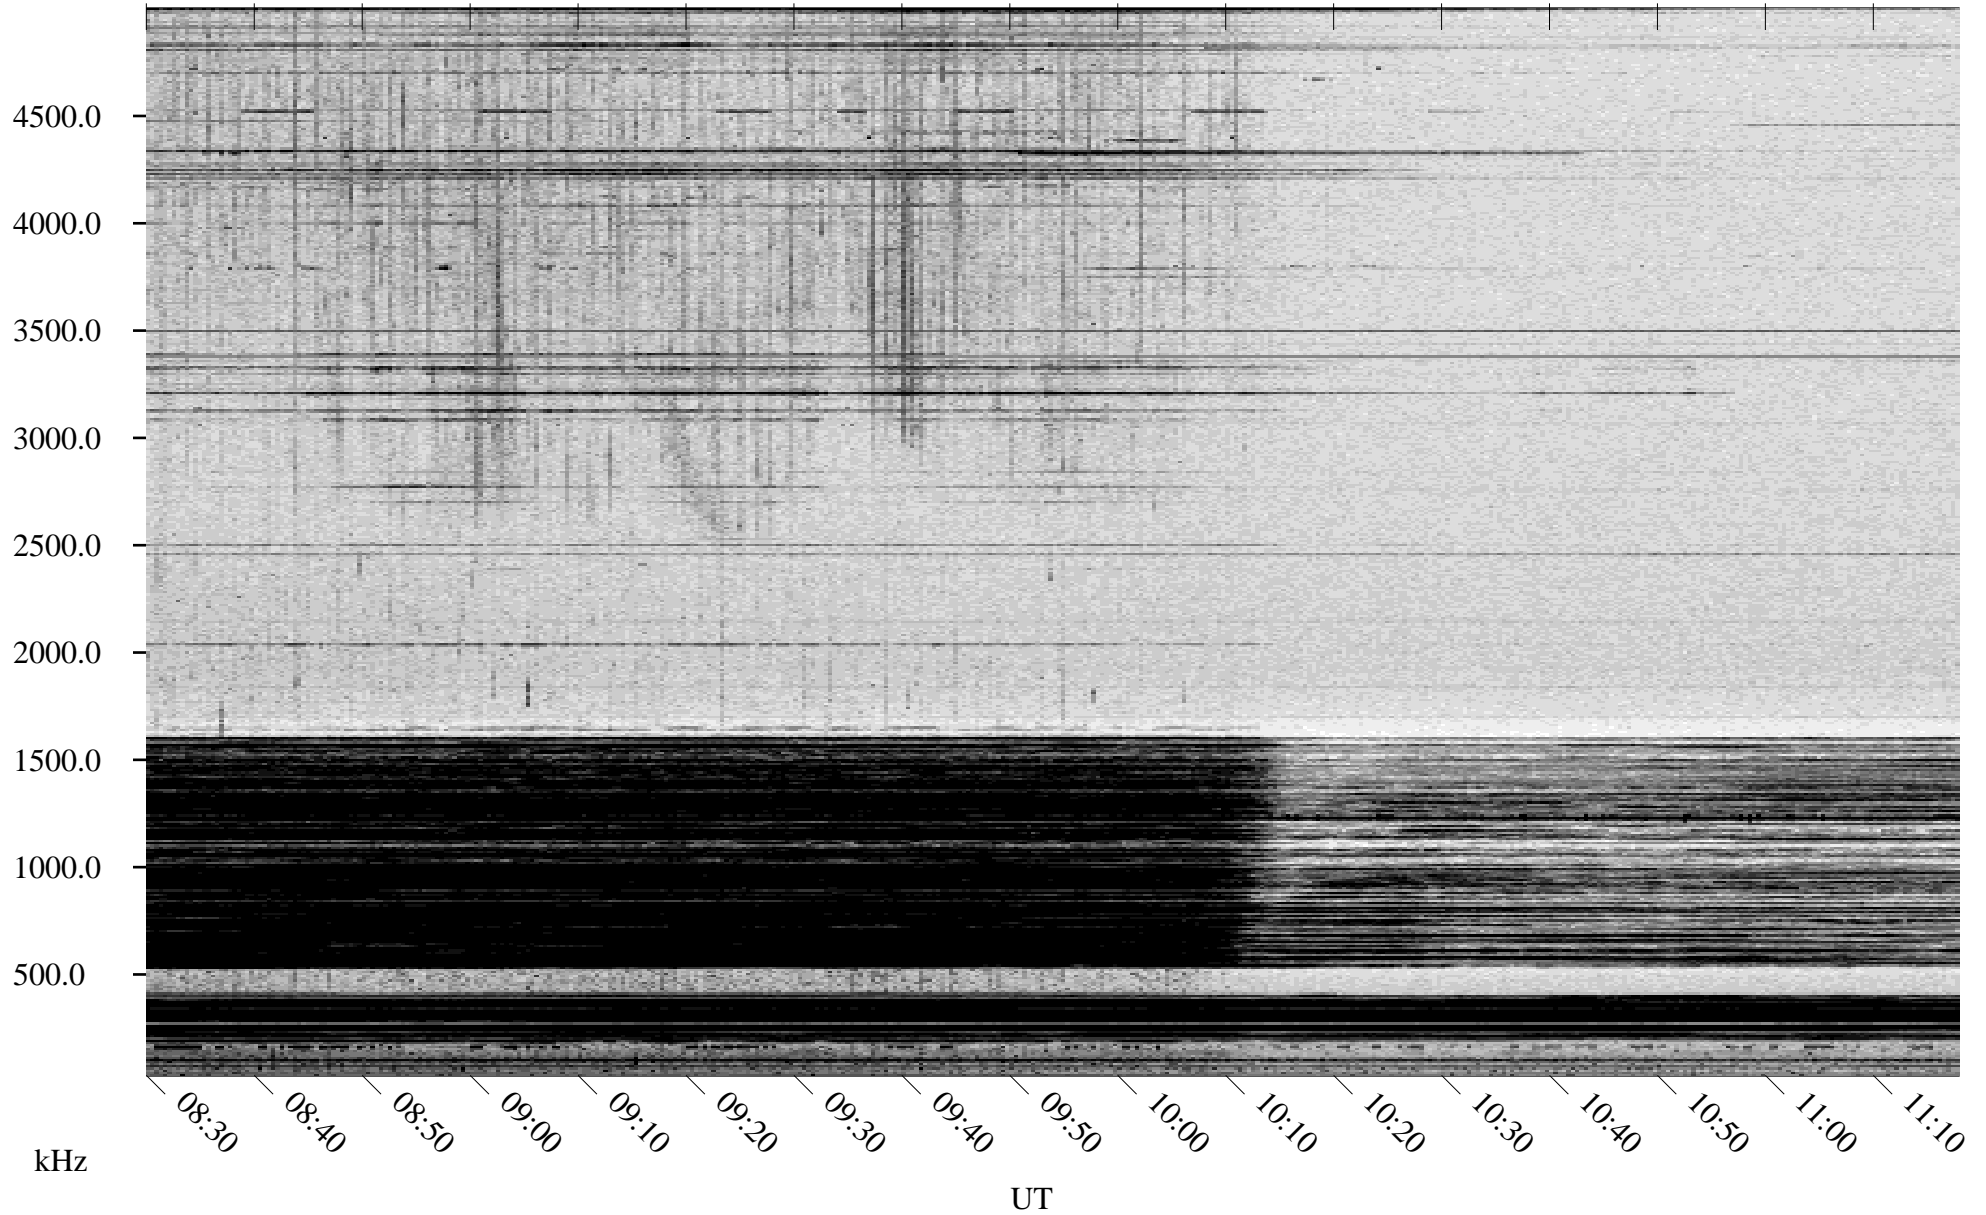

02/15/1998 Churchill, Manitoba

Linear Scale Black = 161 White = 15

ch98046l.r00m max_12

Page 1

02/15/1998 Churchill, Manitoba

Linear Scale Black = 161 White = 15

ch98046l.r00m max_12

Page 2

02/15/1998 Churchill, Manitoba

Linear Scale Black = 161 White = 15

ch98046l.r00m max_12

Page 3

02/15/1998 Churchill, Manitoba

Linear Scale Black = 161 White = 15

ch98046l.r00m max_12

Page 4

02/15/1998 Churchill, Manitoba

Linear Scale Black = 161 White = 15

ch98046l.r00m max_12

Page 5

02/15/1998 Churchill, Manitoba

Linear Scale Black = 161 White = 15

ch98046l.r00m max_12

Page 6