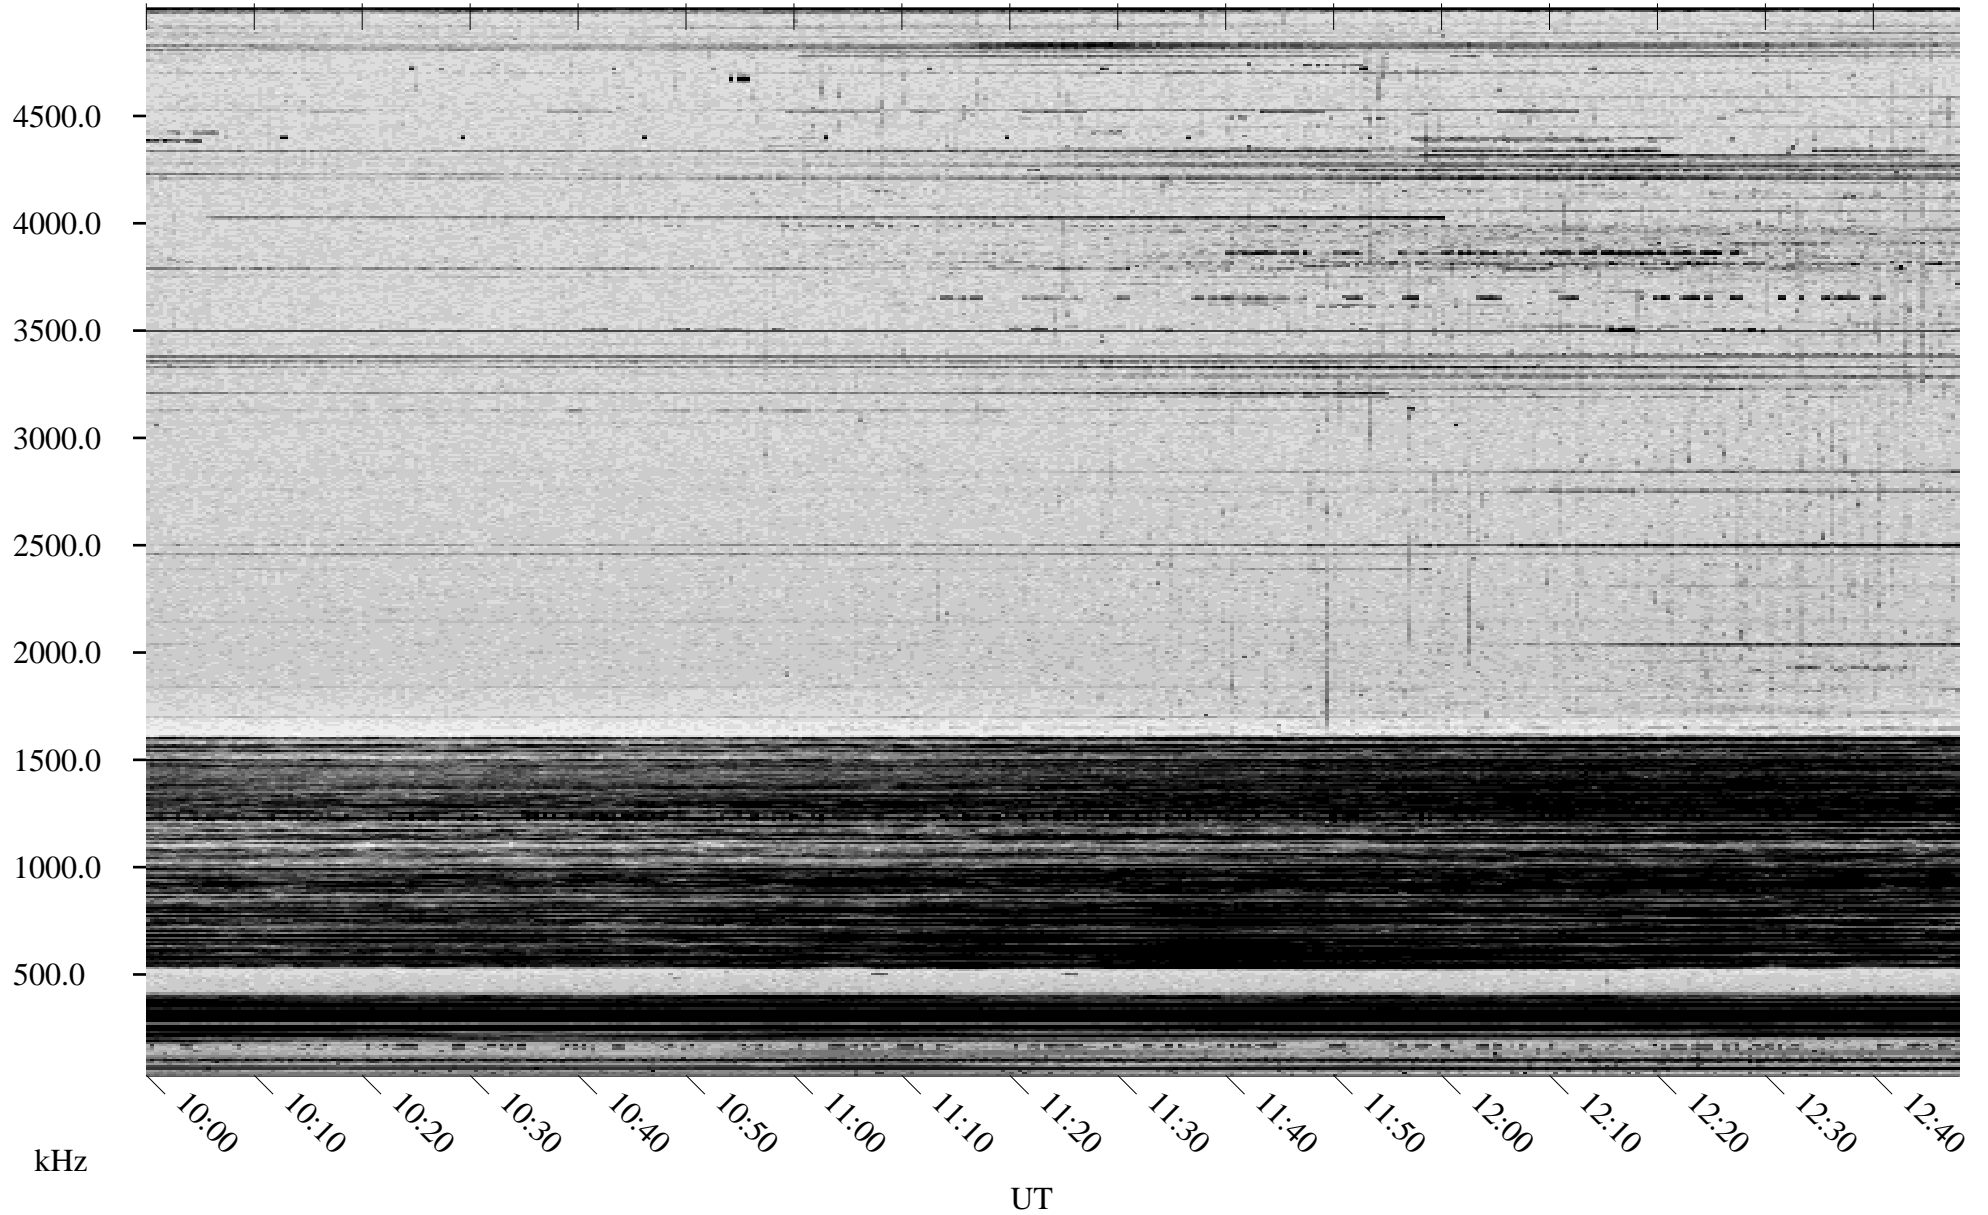

02/15/1998 Churchill, Manitoba

Linear Scale Black = 161 White = 15

ch98046l.r01m max_12

Page 1

02/15/1998 Churchill, Manitoba

Linear Scale Black = 161 White = 15

ch98046l.r01m max_12

Page 2

02/16/1998 Churchill, Manitoba

Linear Scale Black = 161 White = 15

ch98046l.r01m max_12

Page 3

02/16/1998 Churchill, Manitoba

Linear Scale Black = 161 White = 15

ch98046l.r01m max_12

Page 4

02/16/1998 Churchill, Manitoba

Linear Scale Black = 161 White = 15

ch98046l.r01m max_12

Page 5

02/16/1998 Churchill, Manitoba

Linear Scale Black = 161 White = 15

ch98046l.r01m max_12

Page 6

02/16/1998 Churchill, Manitoba

Linear Scale Black = 161 White = 15

ch98046l.r01m max_12

Page 7

02/16/1998 Churchill, Manitoba

Linear Scale Black = 161 White = 15

ch98046l.r01m max_12

Page 8