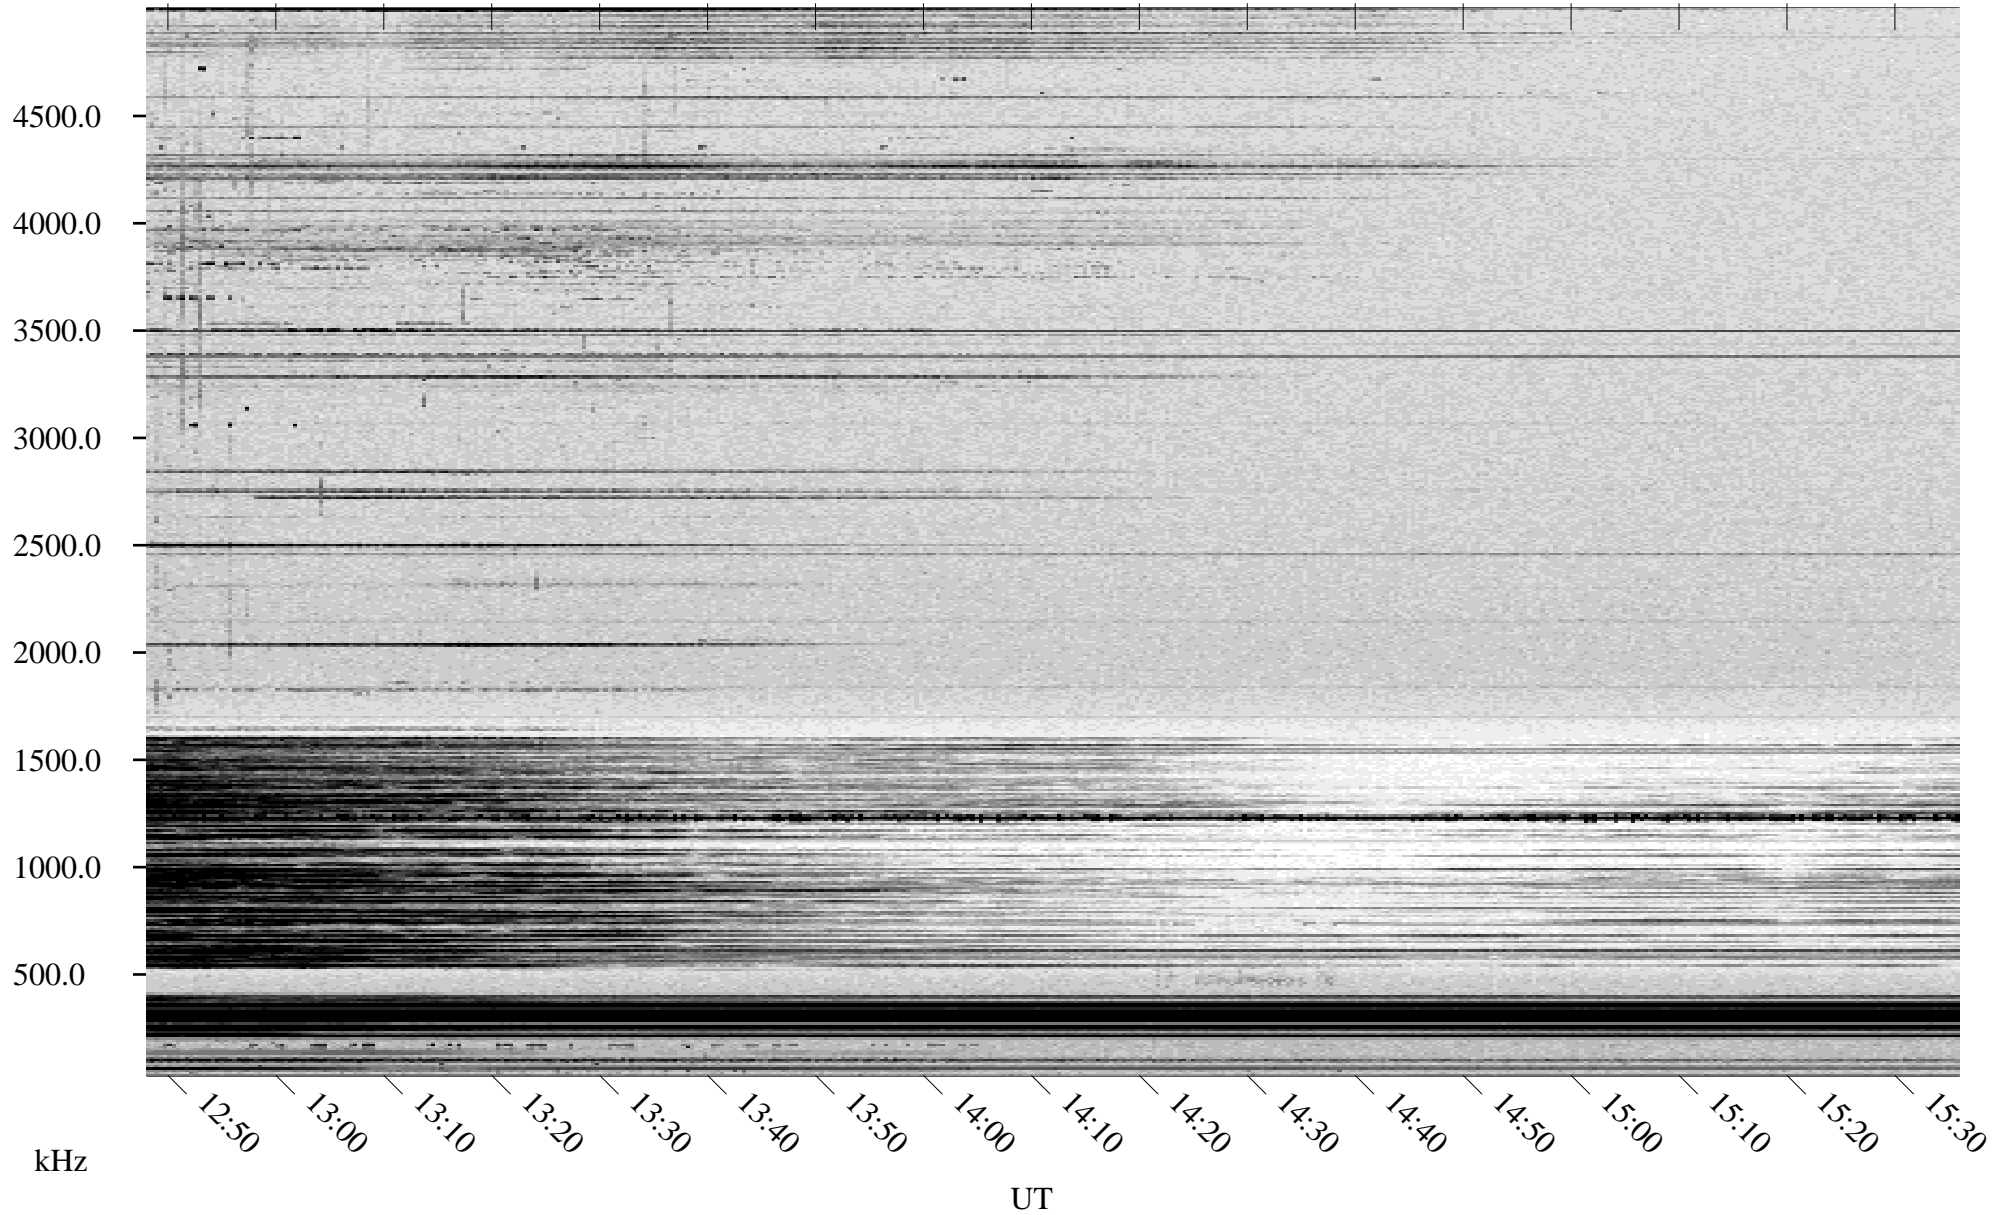

02/15/1998 Churchill, Manitoba

Linear Scale Black = 161 White = 15

ch98046l.r01m max_12

Page 1

02/15/1998 Churchill, Manitoba

Linear Scale Black = 161 White = 15

ch98046l.r01m max_12

Page 2

02/16/1998 Churchill, Manitoba

Linear Scale Black = 161 White = 15

ch98046l.r01m max_12

Page 3

02/16/1998 Churchill, Manitoba

Linear Scale Black = 161 White = 15

ch98046l.r01m max_12

Page 4

02/16/1998 Churchill, Manitoba

Linear Scale Black = 161 White = 15

ch98046l.r01m max_12

Page 5

02/16/1998 Churchill, Manitoba

Linear Scale Black = 161 White = 15

ch98046l.r01m max_12

Page 6

02/16/1998 Churchill, Manitoba

Linear Scale Black = 161 White = 15

ch98046l.r01m max_12

Page 7

02/16/1998 Churchill, Manitoba

Linear Scale Black = 161 White = 15

ch98046l.r01m max_12

Page 8