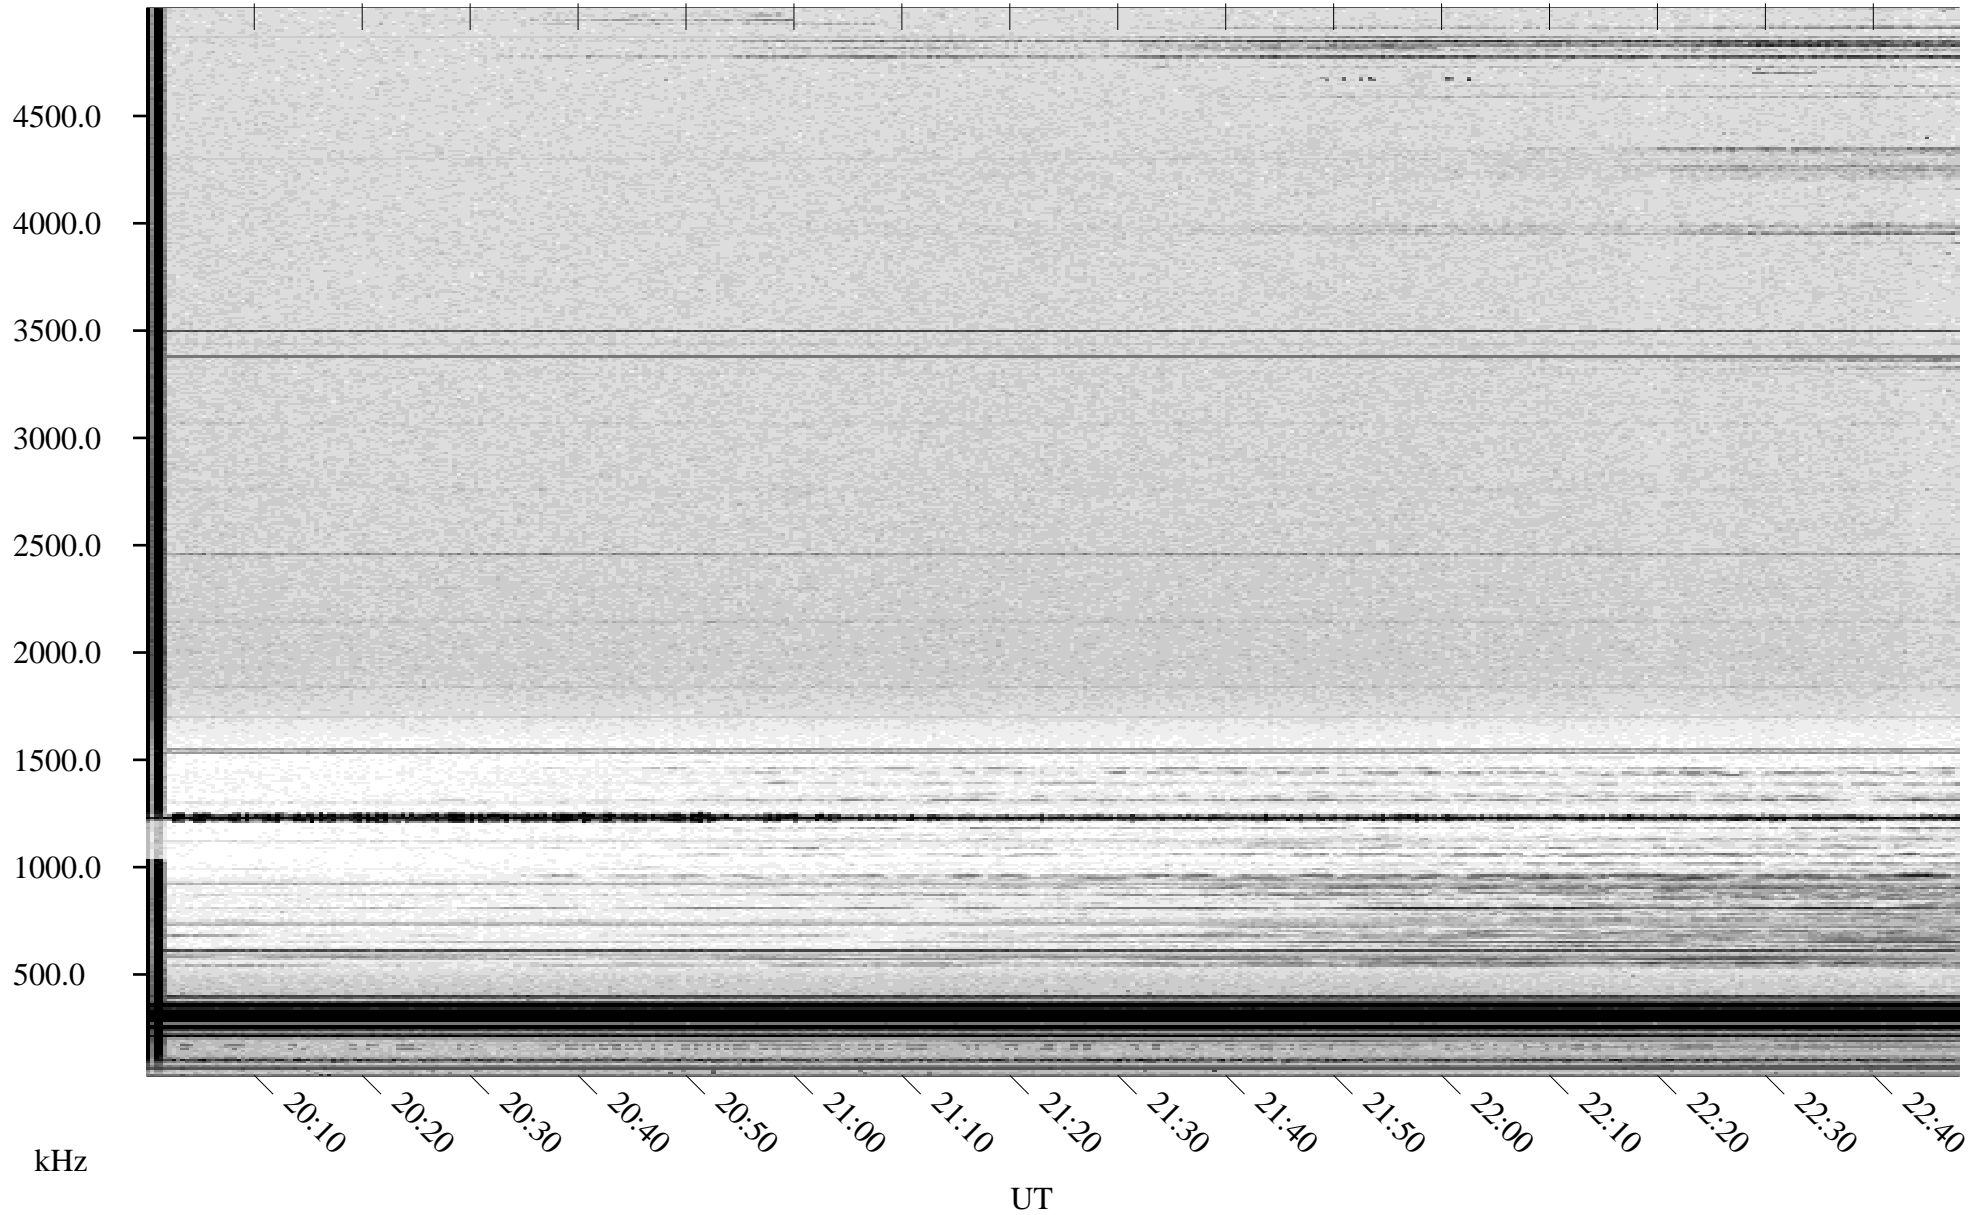

02/15/1998 Churchill, Manitoba

Linear Scale Black = 161 White = 15

ch98046l.r01m max_12

Page 1

02/15/1998 Churchill, Manitoba

Linear Scale Black = 161 White = 15

ch98046l.r01m max_12

Page 2

02/16/1998 Churchill, Manitoba

Linear Scale Black = 161 White = 15

ch98046l.r01m max_12

Page 3

02/16/1998 Churchill, Manitoba

Linear Scale Black = 161 White = 15

ch98046l.r01m max_12

Page 4

02/16/1998 Churchill, Manitoba

Linear Scale Black = 161 White = 15

ch98046l.r01m max_12

Page 5

02/16/1998 Churchill, Manitoba

Linear Scale Black = 161 White = 15

ch98046l.r01m max_12

Page 6

02/16/1998 Churchill, Manitoba

Linear Scale Black = 161 White = 15

ch98046l.r01m max_12

Page 7

02/16/1998 Churchill, Manitoba

Linear Scale Black = 161 White = 15

ch98046l.r01m max_12

Page 8