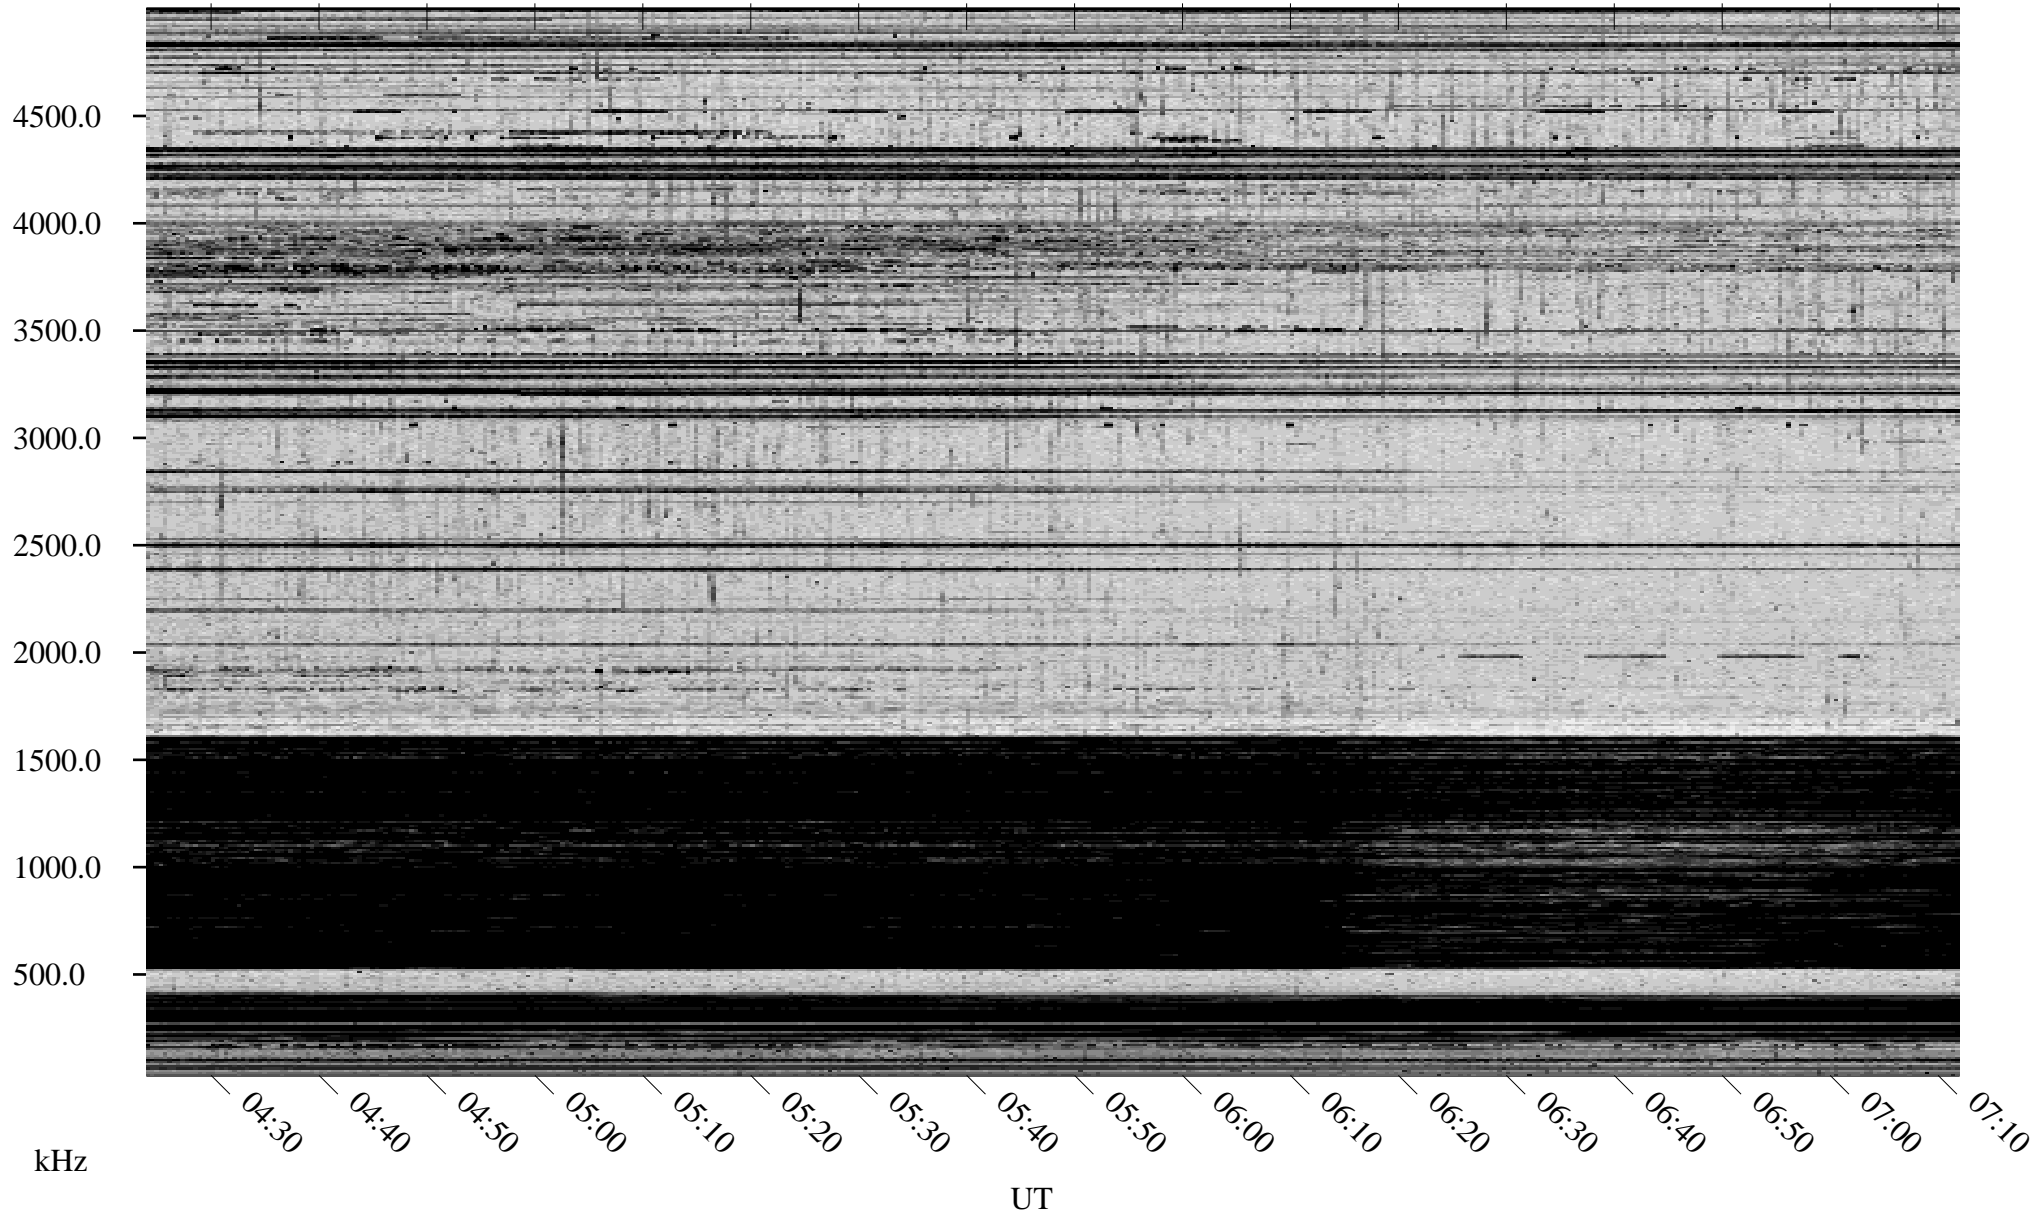

02/15/1998 Churchill, Manitoba

Linear Scale Black = 161 White = 15

ch98046l.r01m max_12

Page 1

02/15/1998 Churchill, Manitoba

Linear Scale Black = 161 White = 15

ch98046l.r01m max_12

Page 2

02/16/1998 Churchill, Manitoba

Linear Scale Black = 161 White = 15

ch98046l.r01m max_12

Page 3

02/16/1998 Churchill, Manitoba

Linear Scale Black = 161 White = 15

ch98046l.r01m max_12

Page 4

02/16/1998 Churchill, Manitoba

Linear Scale Black = 161 White = 15

ch98046l.r01m max_12

Page 5

02/16/1998 Churchill, Manitoba

Linear Scale Black = 161 White = 15

ch98046l.r01m max_12

Page 6

02/16/1998 Churchill, Manitoba

Linear Scale Black = 161 White = 15

ch98046l.r01m max_12

Page 7

02/16/1998 Churchill, Manitoba

Linear Scale Black = 161 White = 15

ch98046l.r01m max_12

Page 8