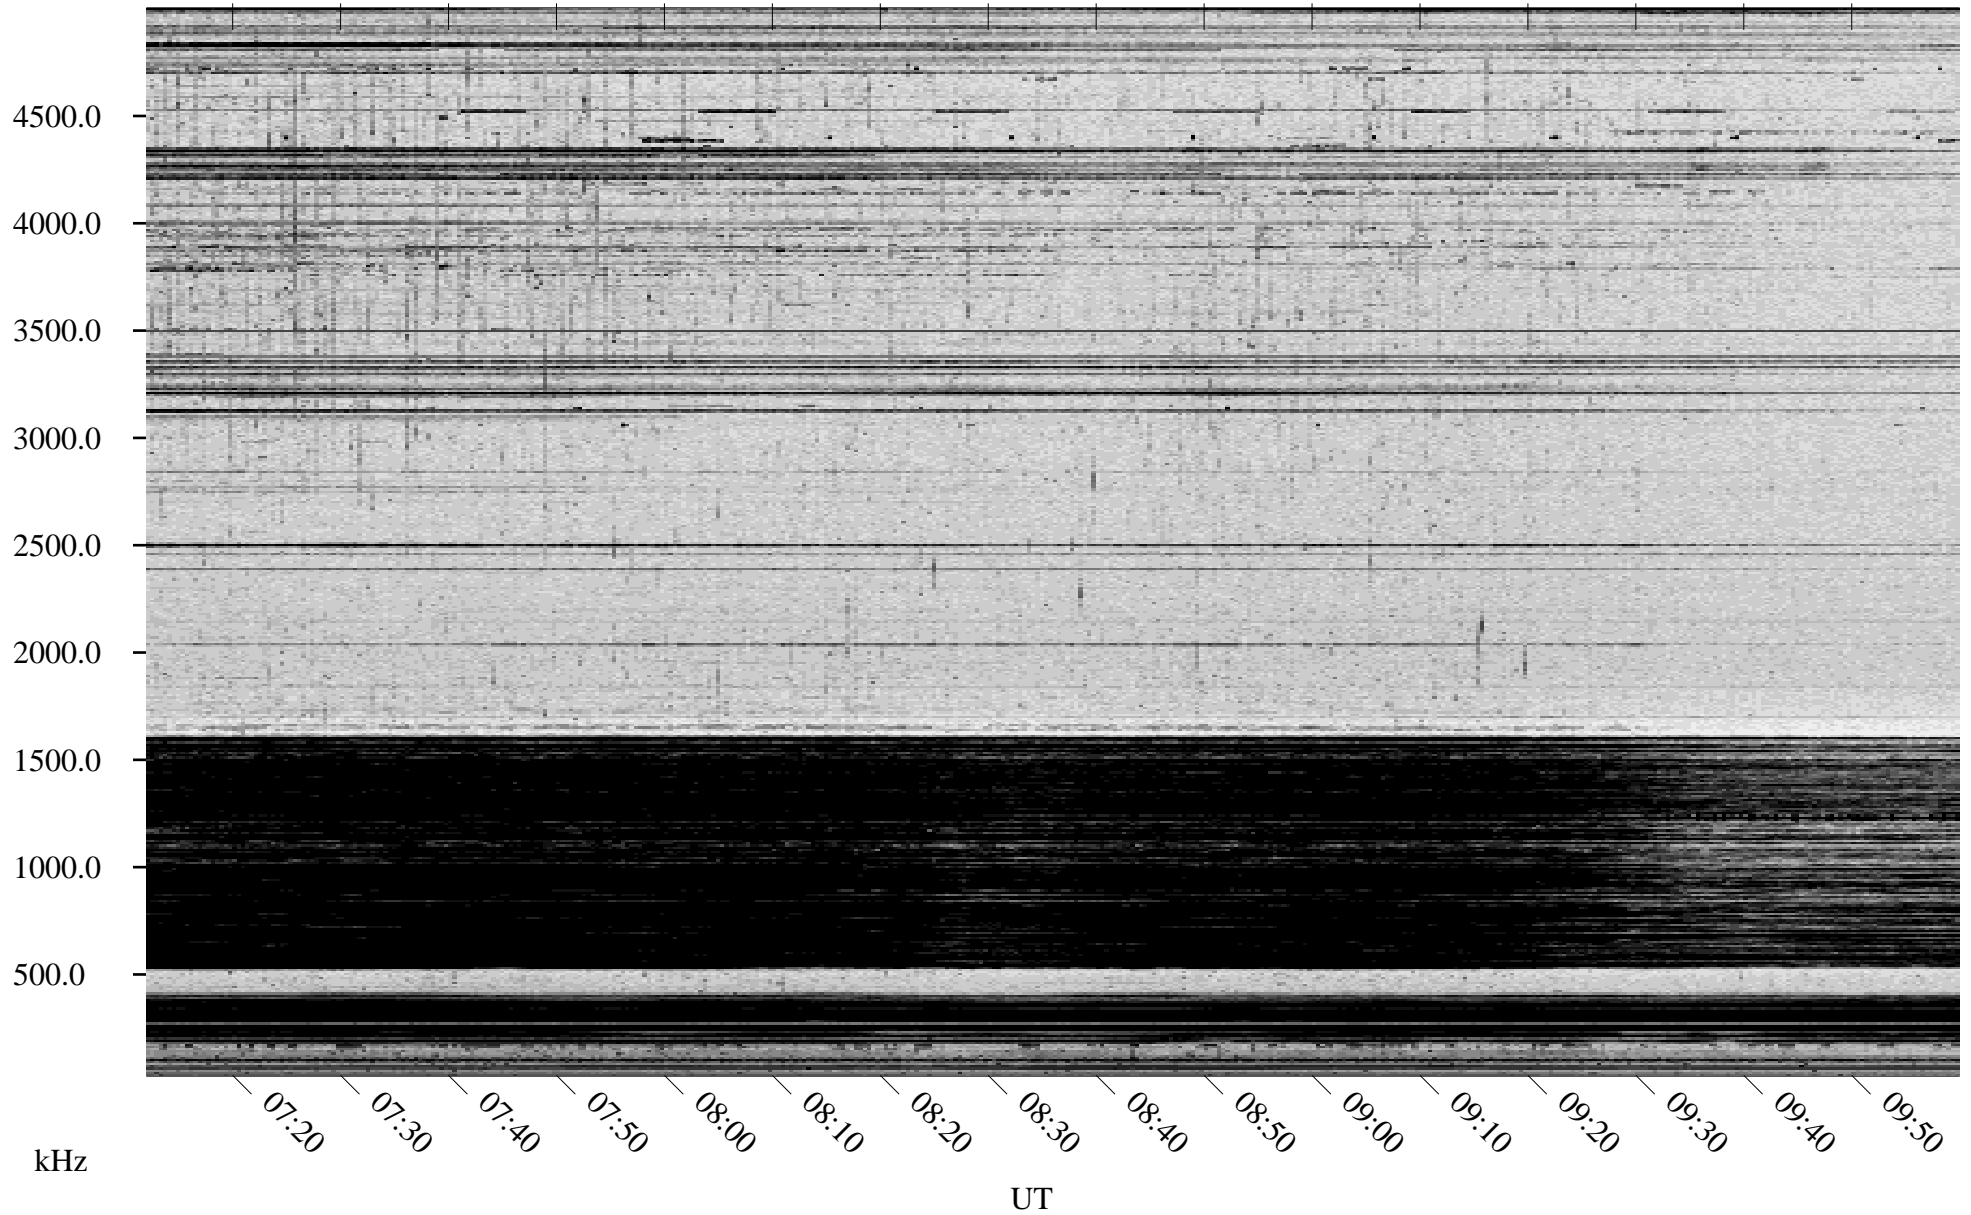

02/15/1998 Churchill, Manitoba

Linear Scale Black = 161 White = 15

ch98046l.r01m max_12

Page 1

02/15/1998 Churchill, Manitoba

Linear Scale Black = 161 White = 15

ch98046l.r01m max_12

Page 2

02/16/1998 Churchill, Manitoba

Linear Scale Black = 161 White = 15

ch98046l.r01m max_12

Page 3

02/16/1998 Churchill, Manitoba

Linear Scale Black = 161 White = 15

ch98046l.r01m max_12

Page 4

02/16/1998 Churchill, Manitoba

Linear Scale Black = 161 White = 15

ch98046l.r01m max_12

Page 5

02/16/1998 Churchill, Manitoba

Linear Scale Black = 161 White = 15

ch98046l.r01m max_12

Page 6

02/16/1998 Churchill, Manitoba

Linear Scale Black = 161 White = 15

ch98046l.r01m max_12

Page 7

02/16/1998 Churchill, Manitoba

Linear Scale Black = 161 White = 15

ch98046l.r01m max_12

Page 8