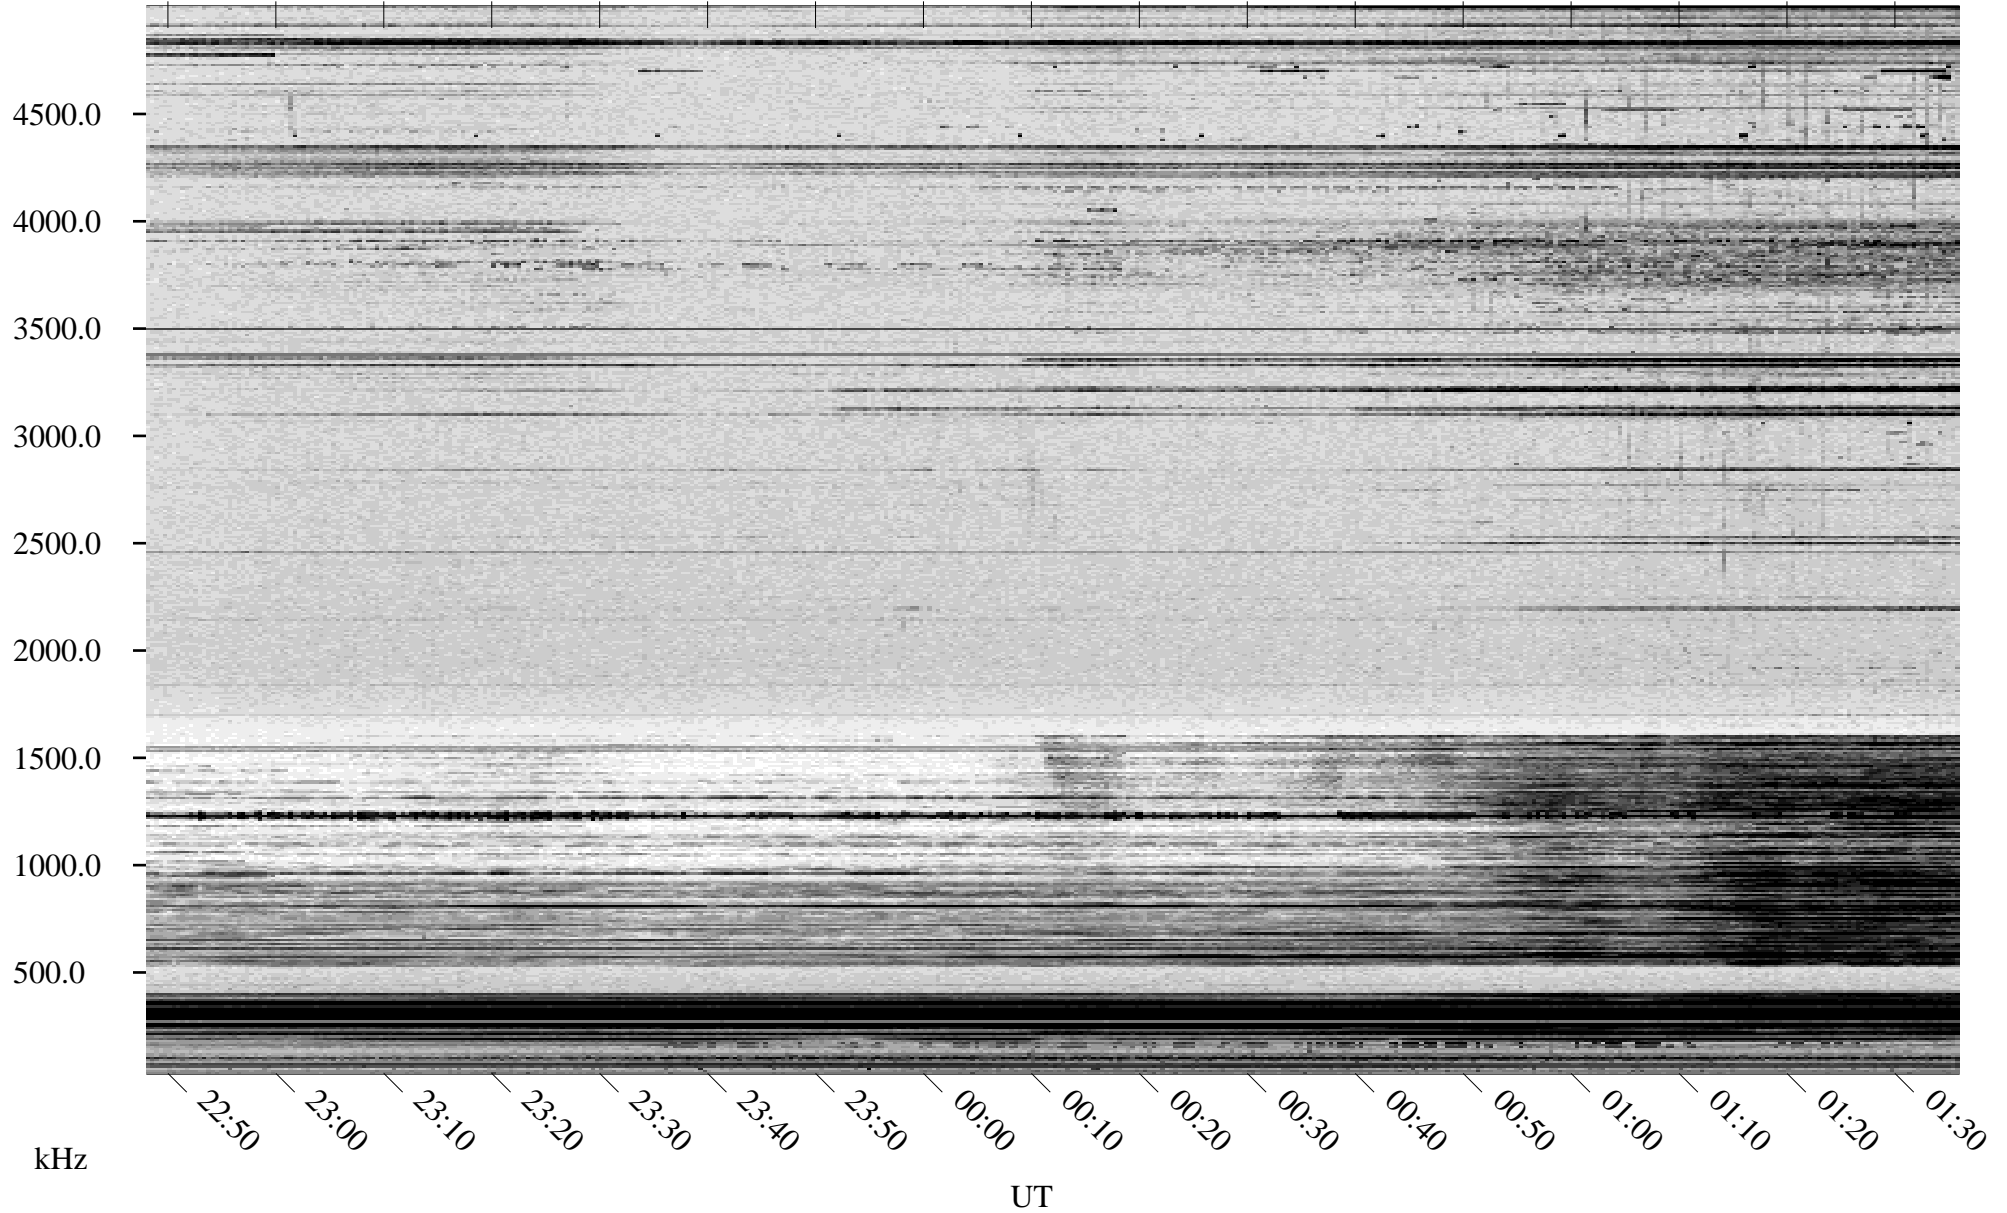

02/15/1998 Churchill, Manitoba

Linear Scale Black = 161 White = 15

ch98046l.r01m max_12

Page 1

02/15/1998 Churchill, Manitoba

Linear Scale Black = 161 White = 15

ch98046l.r01m max_12

Page 2

02/16/1998 Churchill, Manitoba

Linear Scale Black = 161 White = 15

ch98046l.r01m max_12

Page 3

02/16/1998 Churchill, Manitoba

Linear Scale Black = 161 White = 15

ch98046l.r01m max_12

Page 4

02/16/1998 Churchill, Manitoba

Linear Scale Black = 161 White = 15

ch98046l.r01m max_12

Page 5

02/16/1998 Churchill, Manitoba

Linear Scale Black = 161 White = 15

ch98046l.r01m max_12

Page 6

02/16/1998 Churchill, Manitoba

Linear Scale Black = 161 White = 15

ch98046l.r01m max_12

Page 7

02/16/1998 Churchill, Manitoba

Linear Scale Black = 161 White = 15

ch98046l.r01m max_12

Page 8