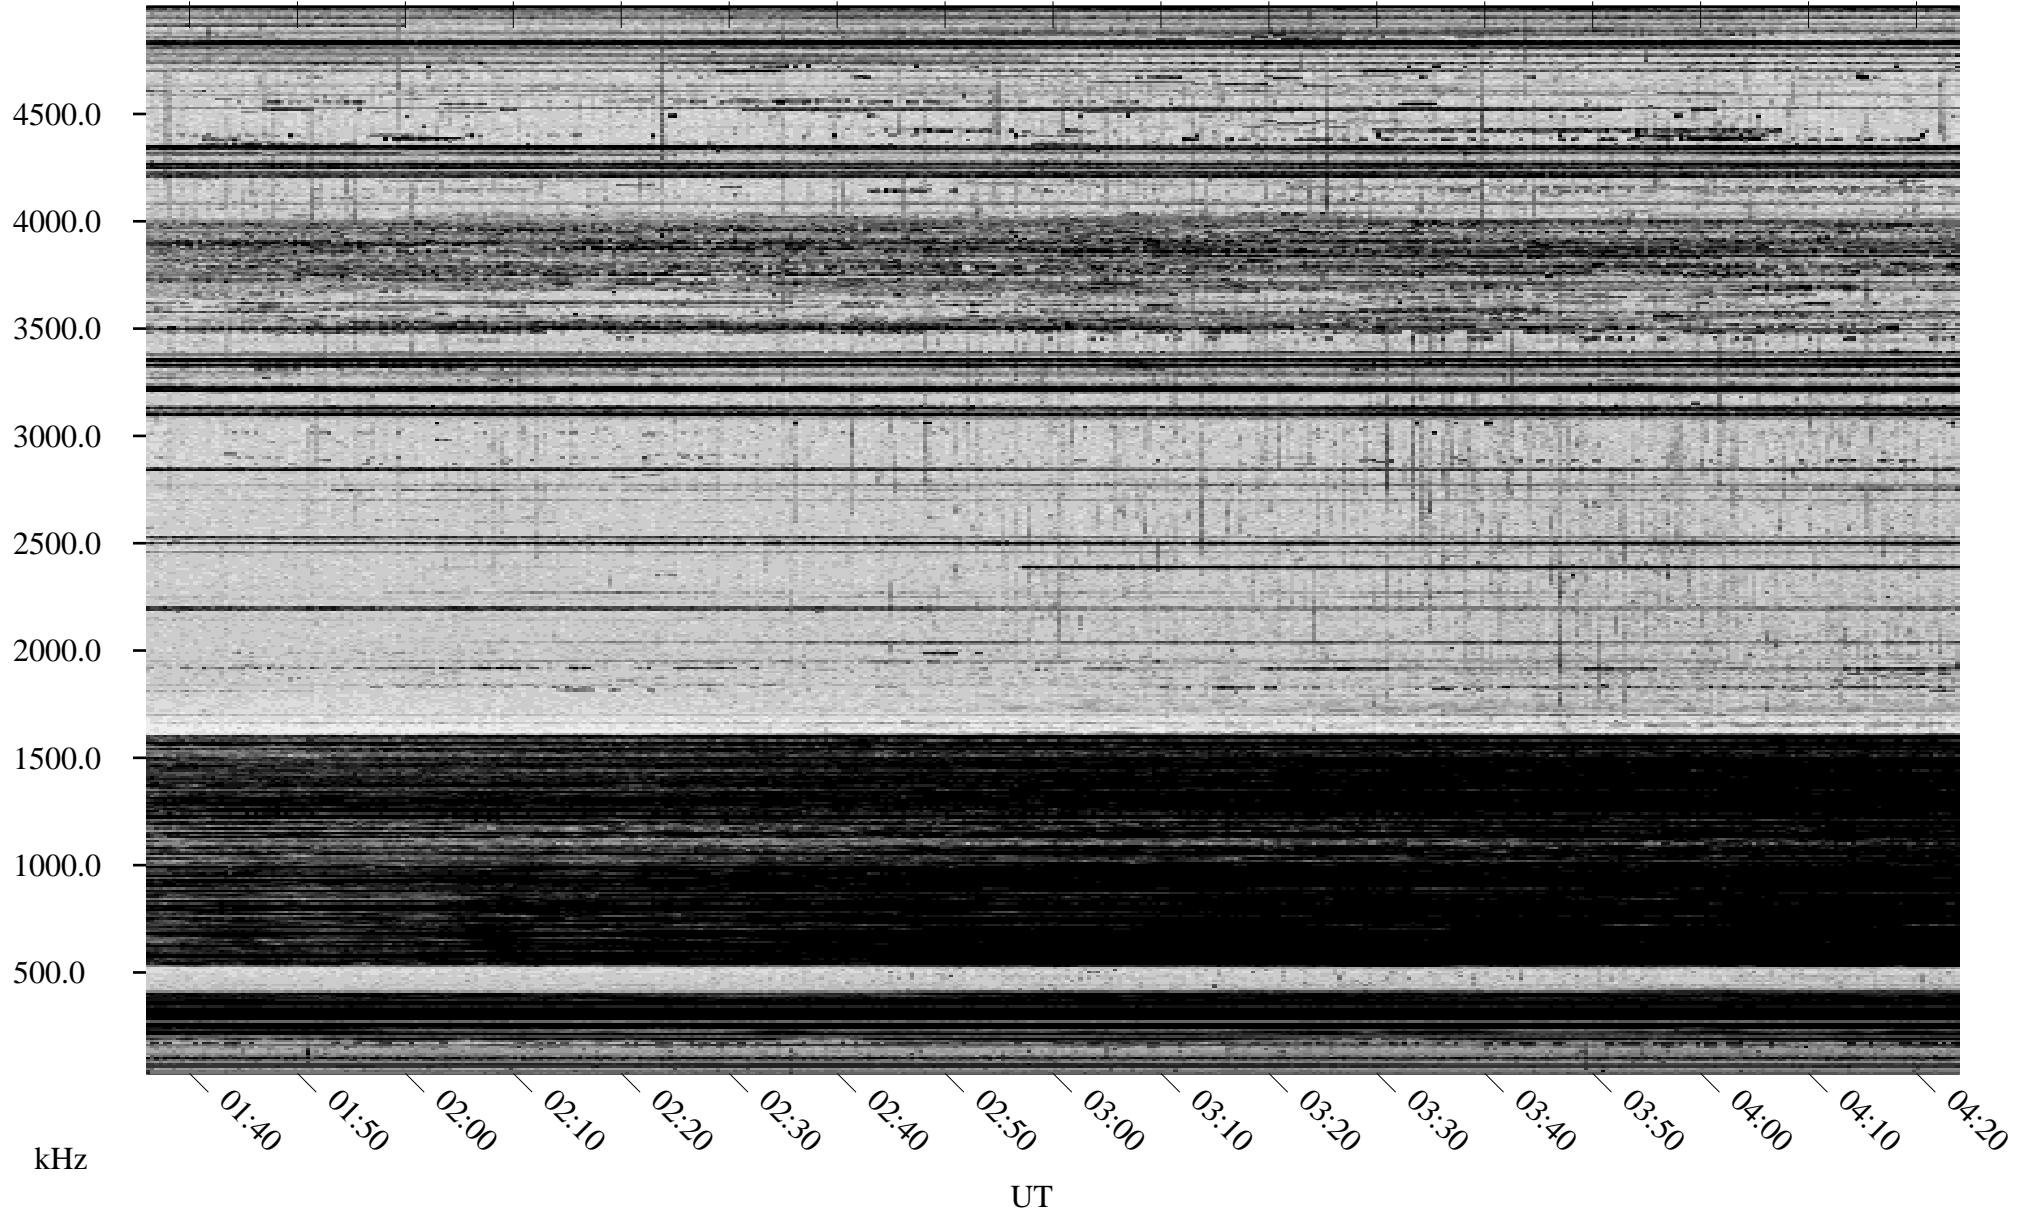

02/15/1998 Churchill, Manitoba

Linear Scale Black = 161 White = 15

ch98046l.r01m max_12

Page 1

02/15/1998 Churchill, Manitoba

Linear Scale Black = 161 White = 15

ch98046l.r01m max_12

Page 2

02/16/1998 Churchill, Manitoba

Linear Scale Black = 161 White = 15

ch98046l.r01m max_12

Page 3

02/16/1998 Churchill, Manitoba

Linear Scale Black = 161 White = 15

ch98046l.r01m max_12

Page 4

02/16/1998 Churchill, Manitoba

Linear Scale Black = 161 White = 15

ch98046l.r01m max_12

Page 5

02/16/1998 Churchill, Manitoba

Linear Scale Black = 161 White = 15

ch98046l.r01m max_12

Page 6

02/16/1998 Churchill, Manitoba

Linear Scale Black = 161 White = 15

ch98046l.r01m max_12

Page 7

02/16/1998 Churchill, Manitoba

Linear Scale Black = 161 White = 15

ch98046l.r01m max_12

Page 8