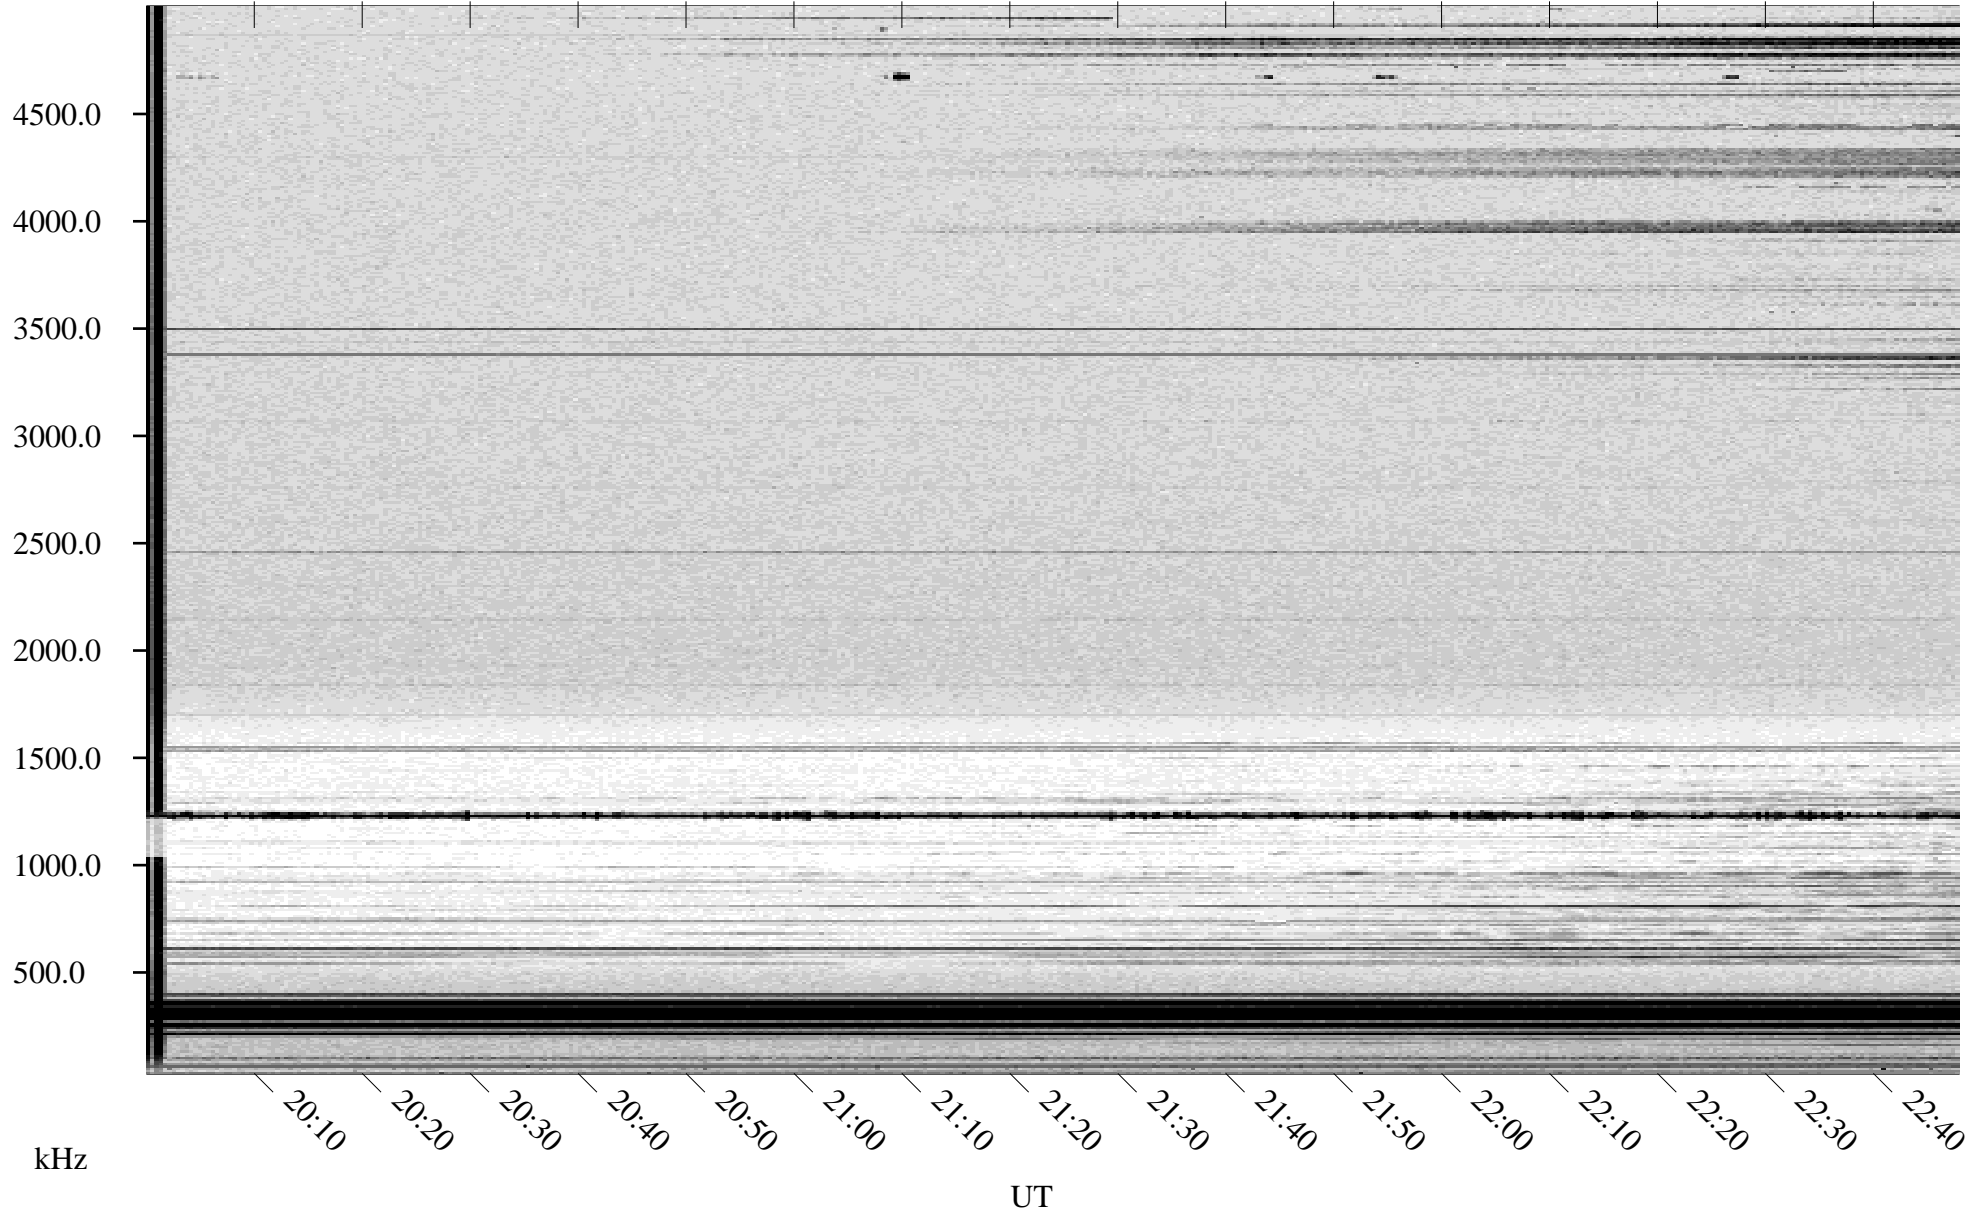

# 02/16/1998 Churchill, Manitoba

Linear Scale    Black = 161    White = 15

ch98047l.r00m max\_12

Page 1

# 02/16/1998 Churchill, Manitoba

Linear Scale    Black = 161    White = 15

ch98047l.r00m max\_12

Page 2

# 02/17/1998 Churchill, Manitoba

Linear Scale    Black = 161    White = 15

ch98047l.r00m max\_12

Page 3

# 02/17/1998 Churchill, Manitoba

Linear Scale    Black = 161    White = 15

ch98047l.r00m max\_12

Page 4