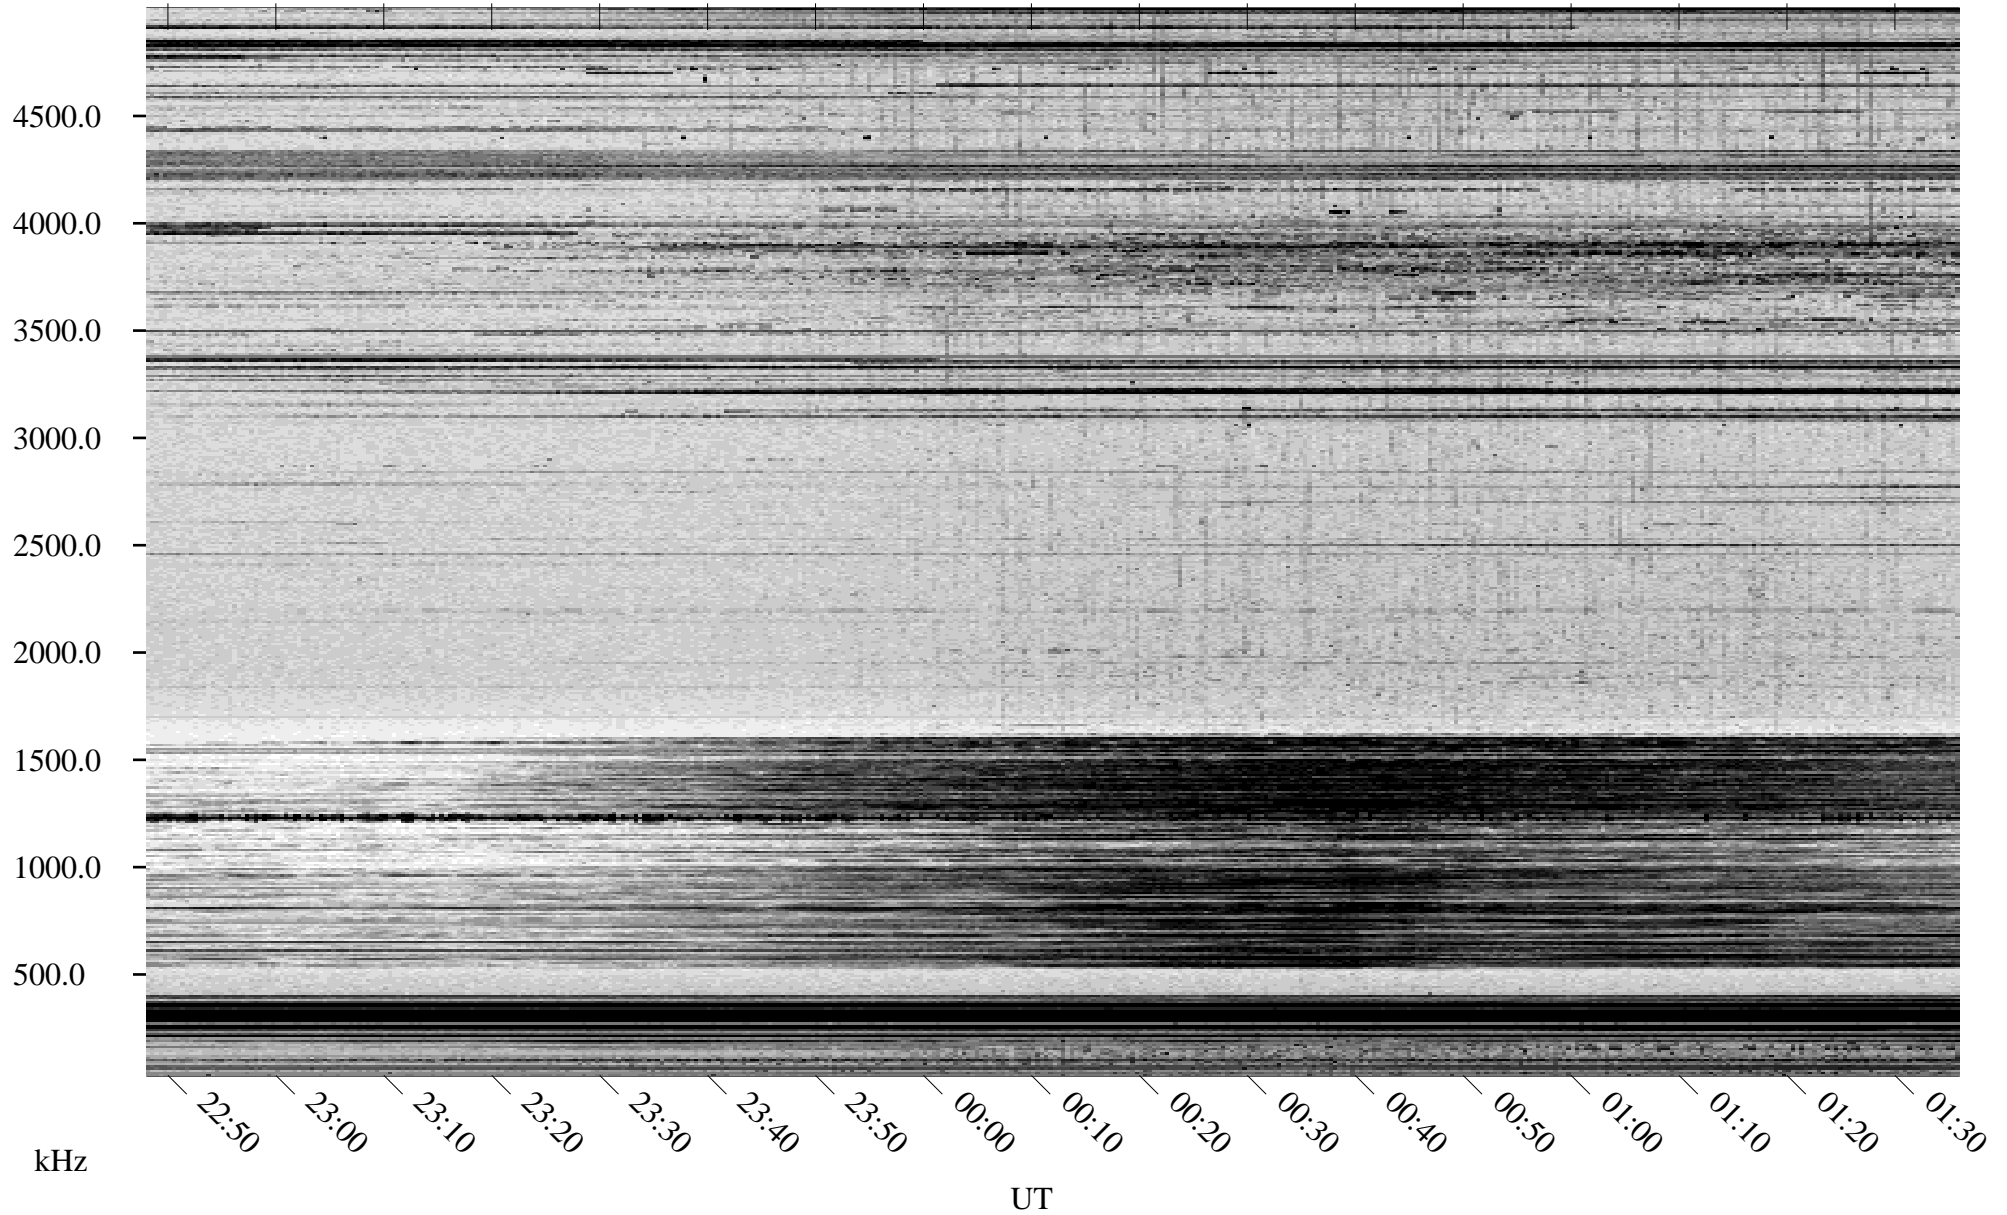

# 02/16/1998 Churchill, Manitoba

Linear Scale    Black = 161    White = 15

ch98047l.r00m max\_12

Page 1

# 02/16/1998 Churchill, Manitoba

Linear Scale    Black = 161    White = 15

ch98047l.r00m max\_12

Page 2

# 02/17/1998 Churchill, Manitoba

Linear Scale    Black = 161    White = 15

ch98047l.r00m max\_12

Page 3

# 02/17/1998 Churchill, Manitoba

Linear Scale    Black = 161    White = 15

ch98047l.r00m max\_12

Page 4