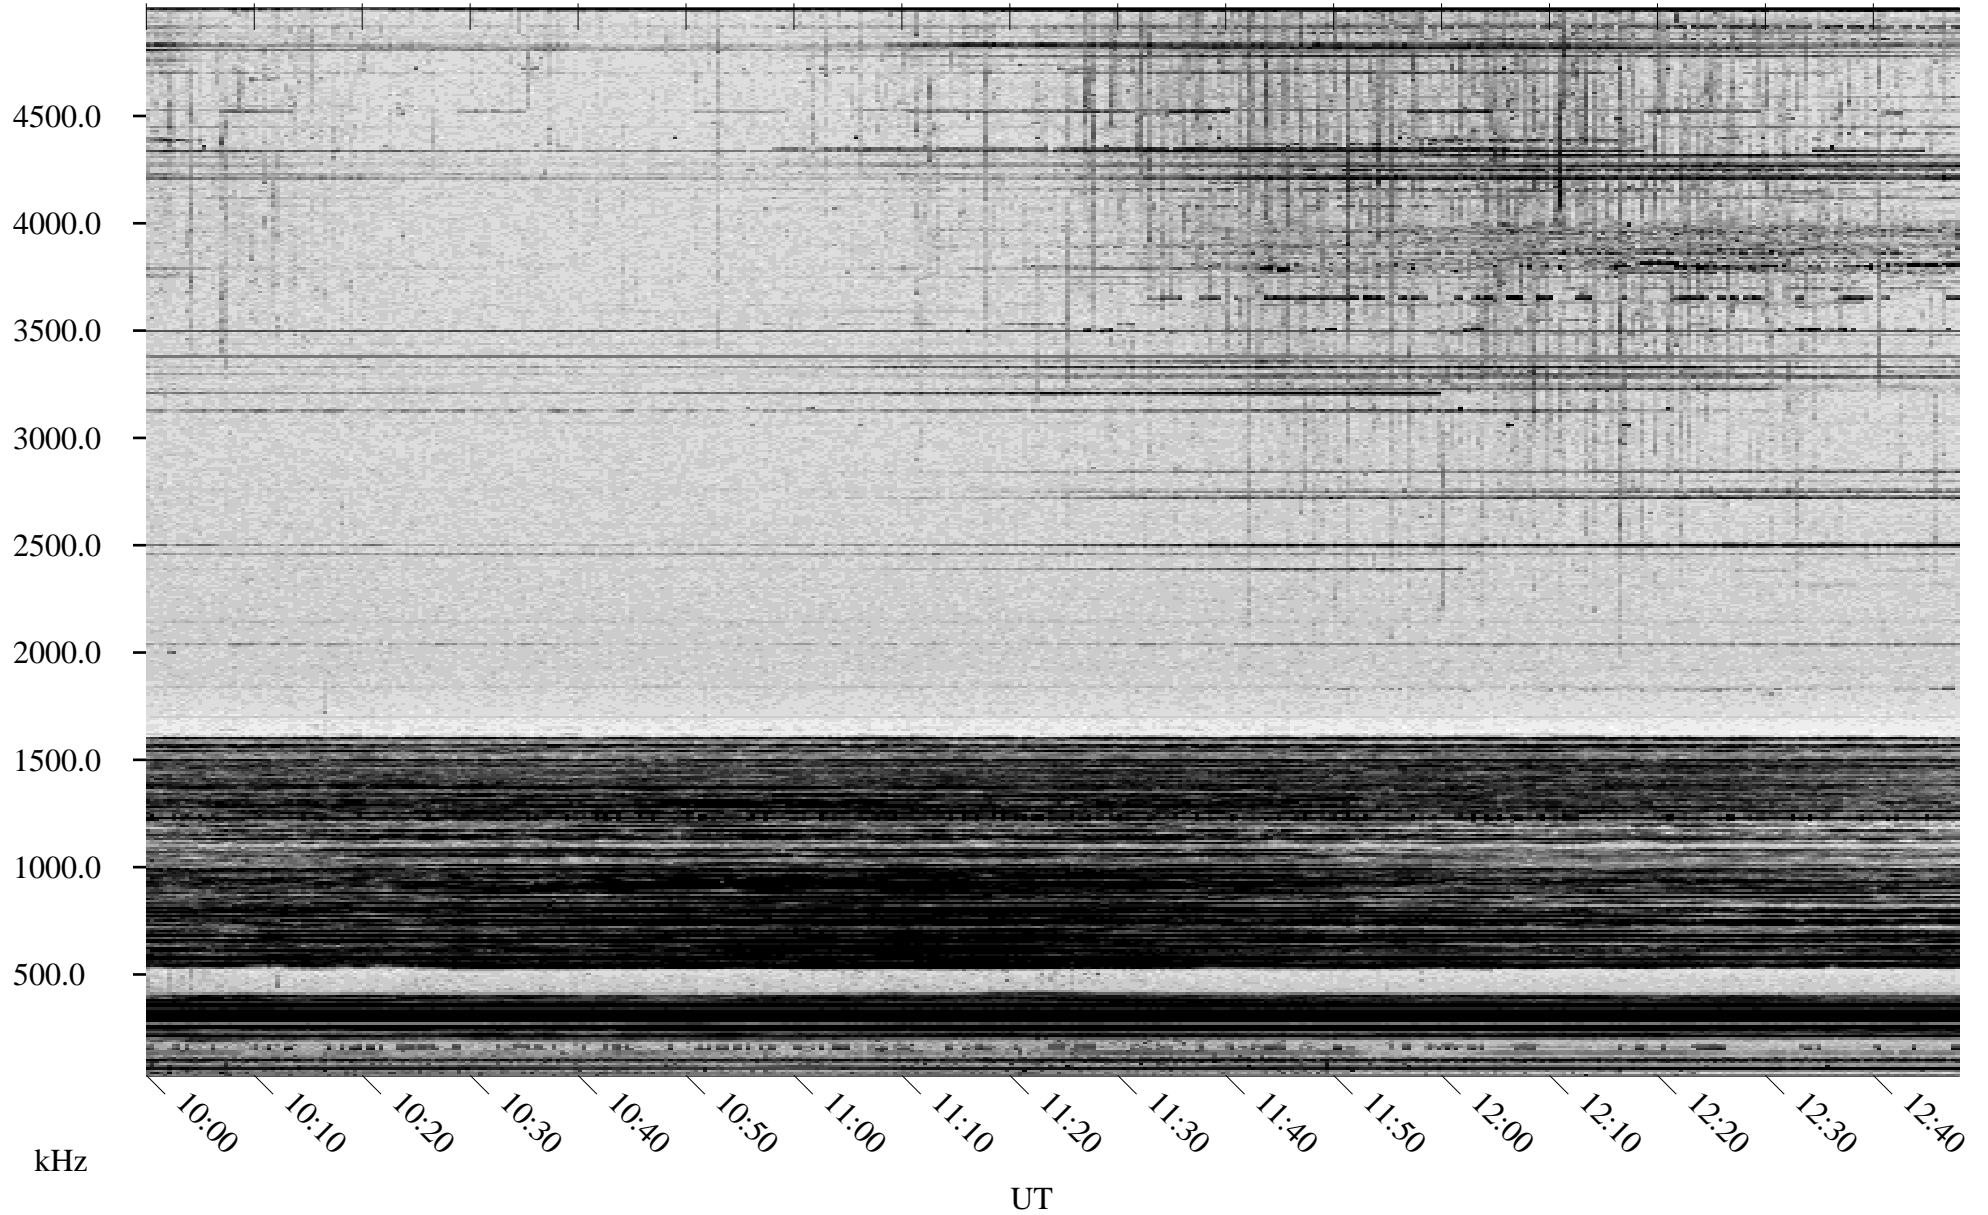

# 02/17/1998 Churchill, Manitoba

Linear Scale    Black = 161    White = 15

ch98047l.r00m max\_12

Page 5

# 02/17/1998 Churchill, Manitoba

Linear Scale    Black = 161    White = 15

ch98047l.r00m max\_12

Page 6

# 02/17/1998 Churchill, Manitoba

Linear Scale    Black = 161    White = 15

ch98047l.r00m max\_12

Page 7