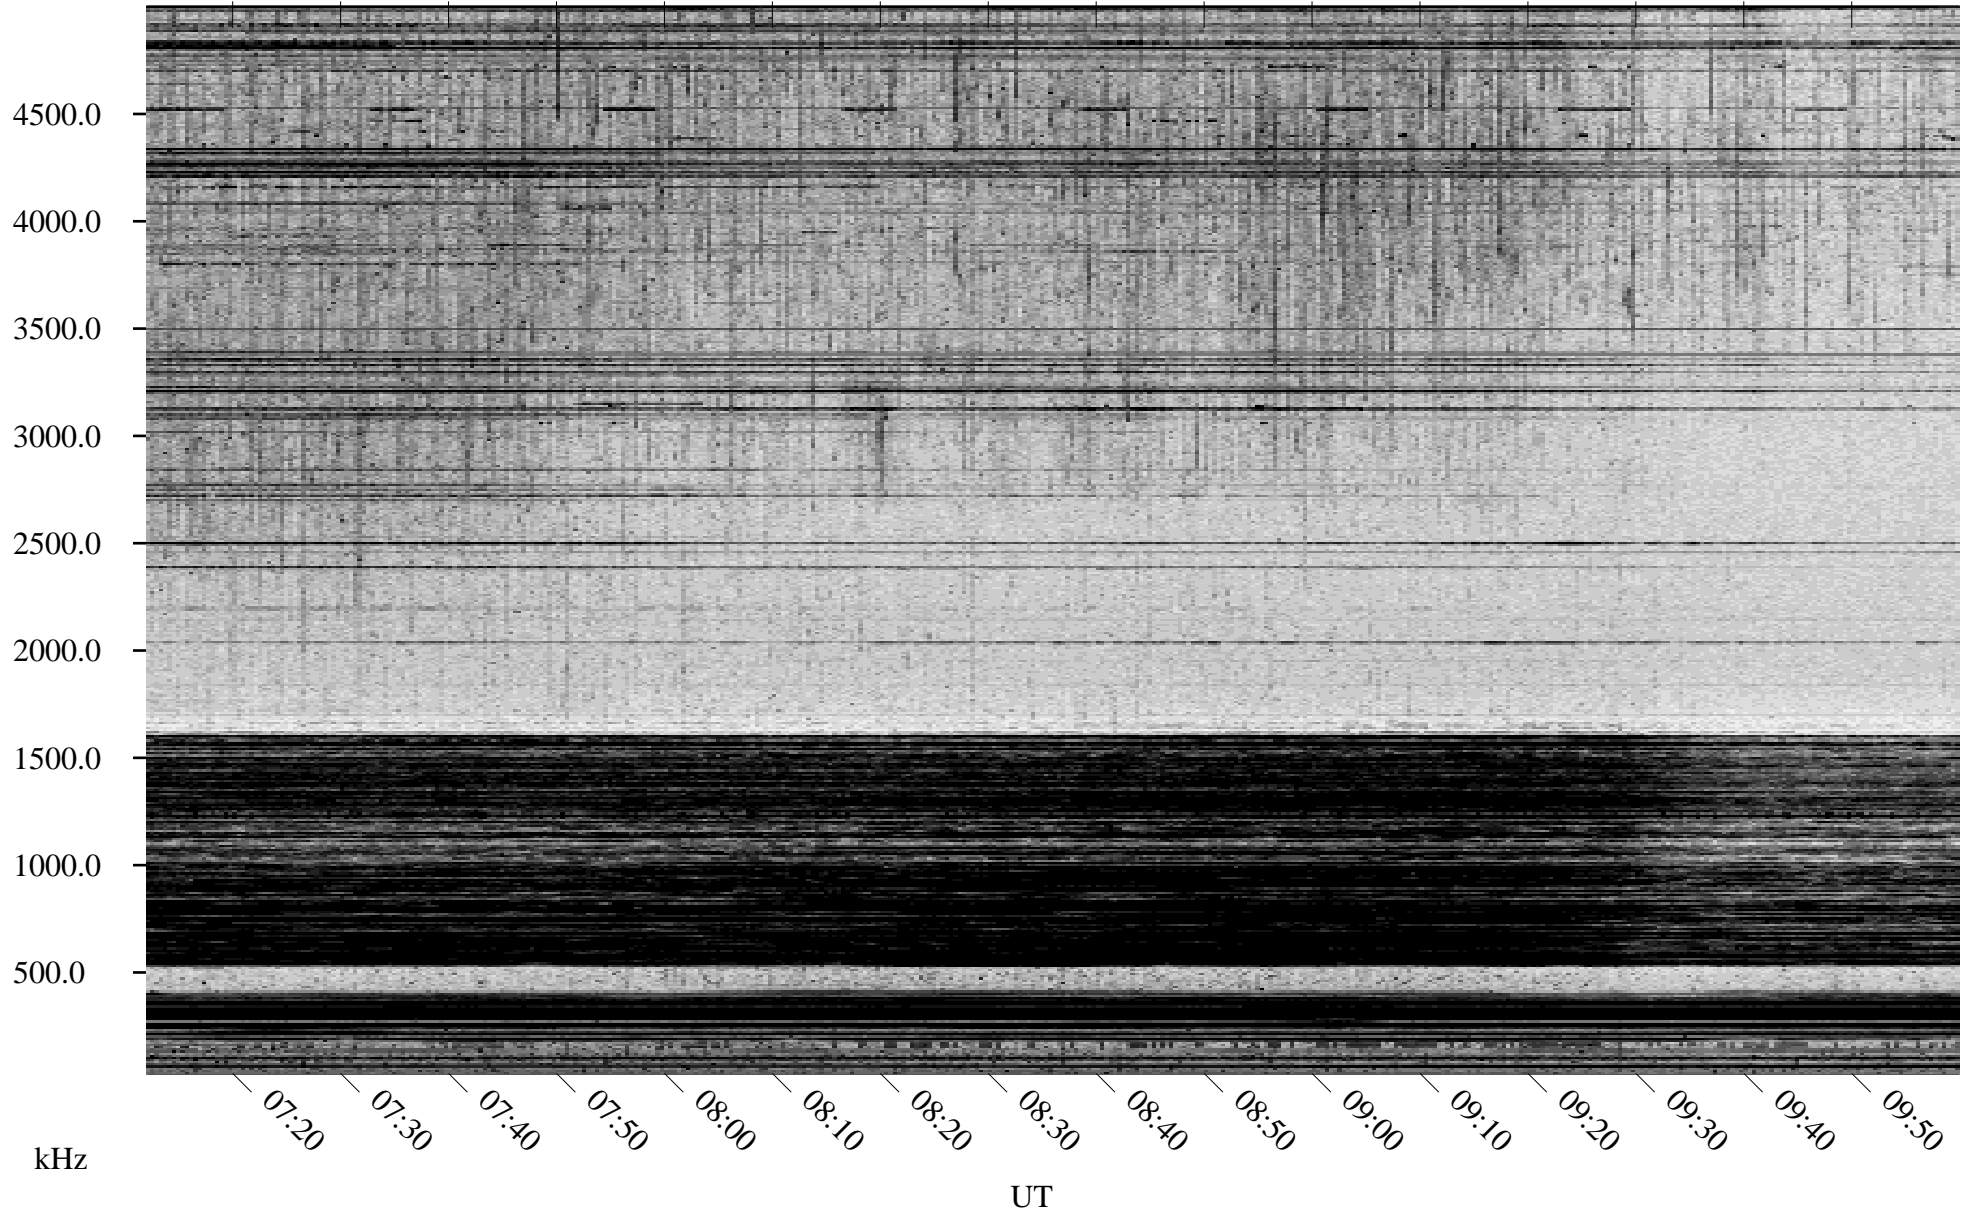

# 02/17/1998 Churchill, Manitoba

Linear Scale    Black = 161    White = 15

ch98047l.r00m max\_12

Page 3

# 02/17/1998 Churchill, Manitoba

Linear Scale    Black = 161    White = 15

ch98047l.r00m max\_12

Page 4

# 02/17/1998 Churchill, Manitoba

Linear Scale    Black = 161    White = 15

ch98047l.r00m max\_12

Page 5

# 02/17/1998 Churchill, Manitoba

Linear Scale    Black = 161    White = 15

ch98047l.r00m max\_12

Page 6