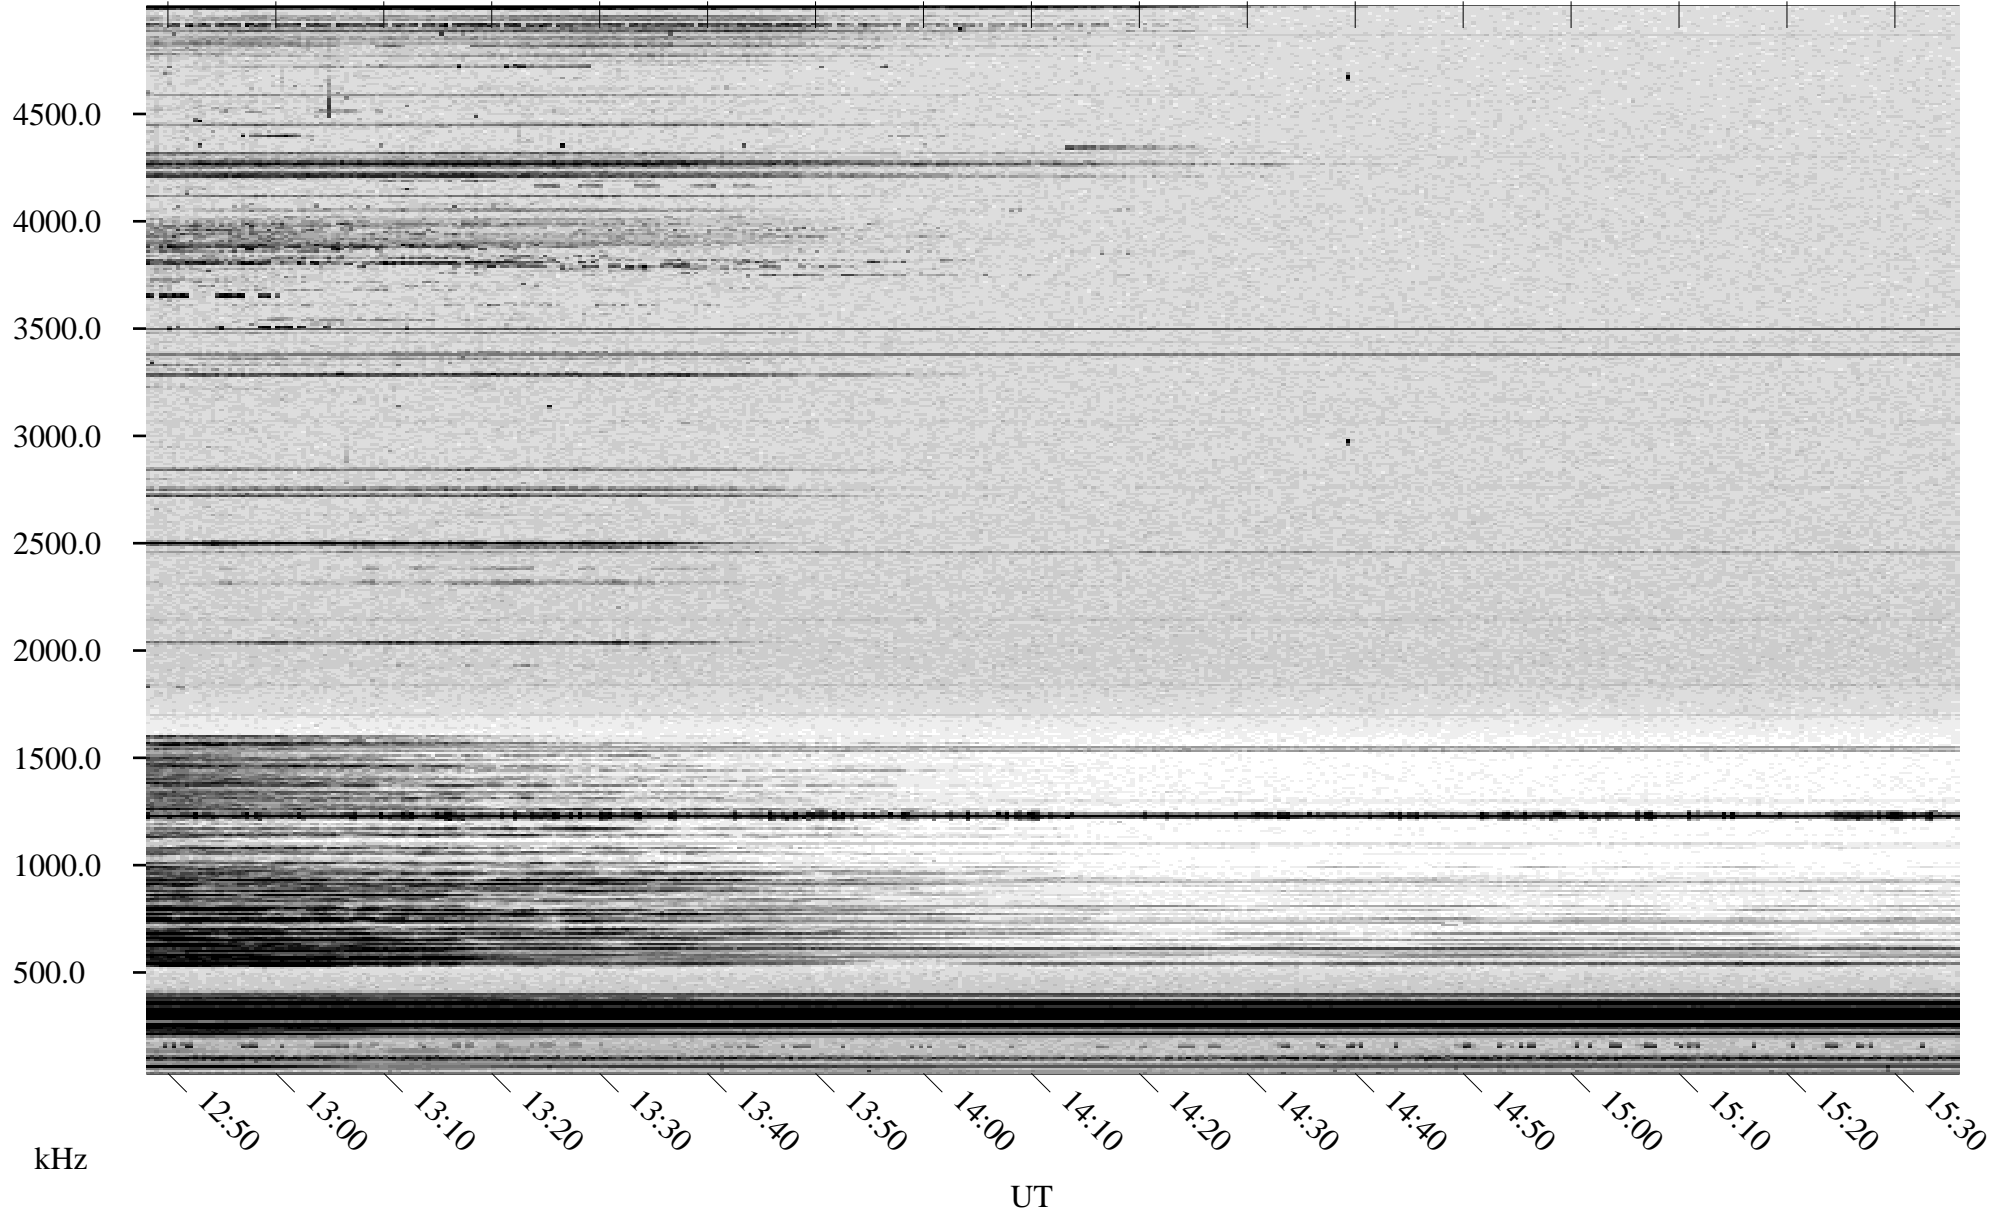

# 02/17/1998 Churchill, Manitoba

Linear Scale    Black = 161    White = 15

ch98047l.r00m max\_12

Page 6

# 02/17/1998 Churchill, Manitoba

Linear Scale    Black = 161    White = 15

ch98047l.r00m max\_12

Page 7

# 02/17/1998 Churchill, Manitoba

Linear Scale    Black = 161    White = 15

ch98047l.r00m max\_12

Page 8