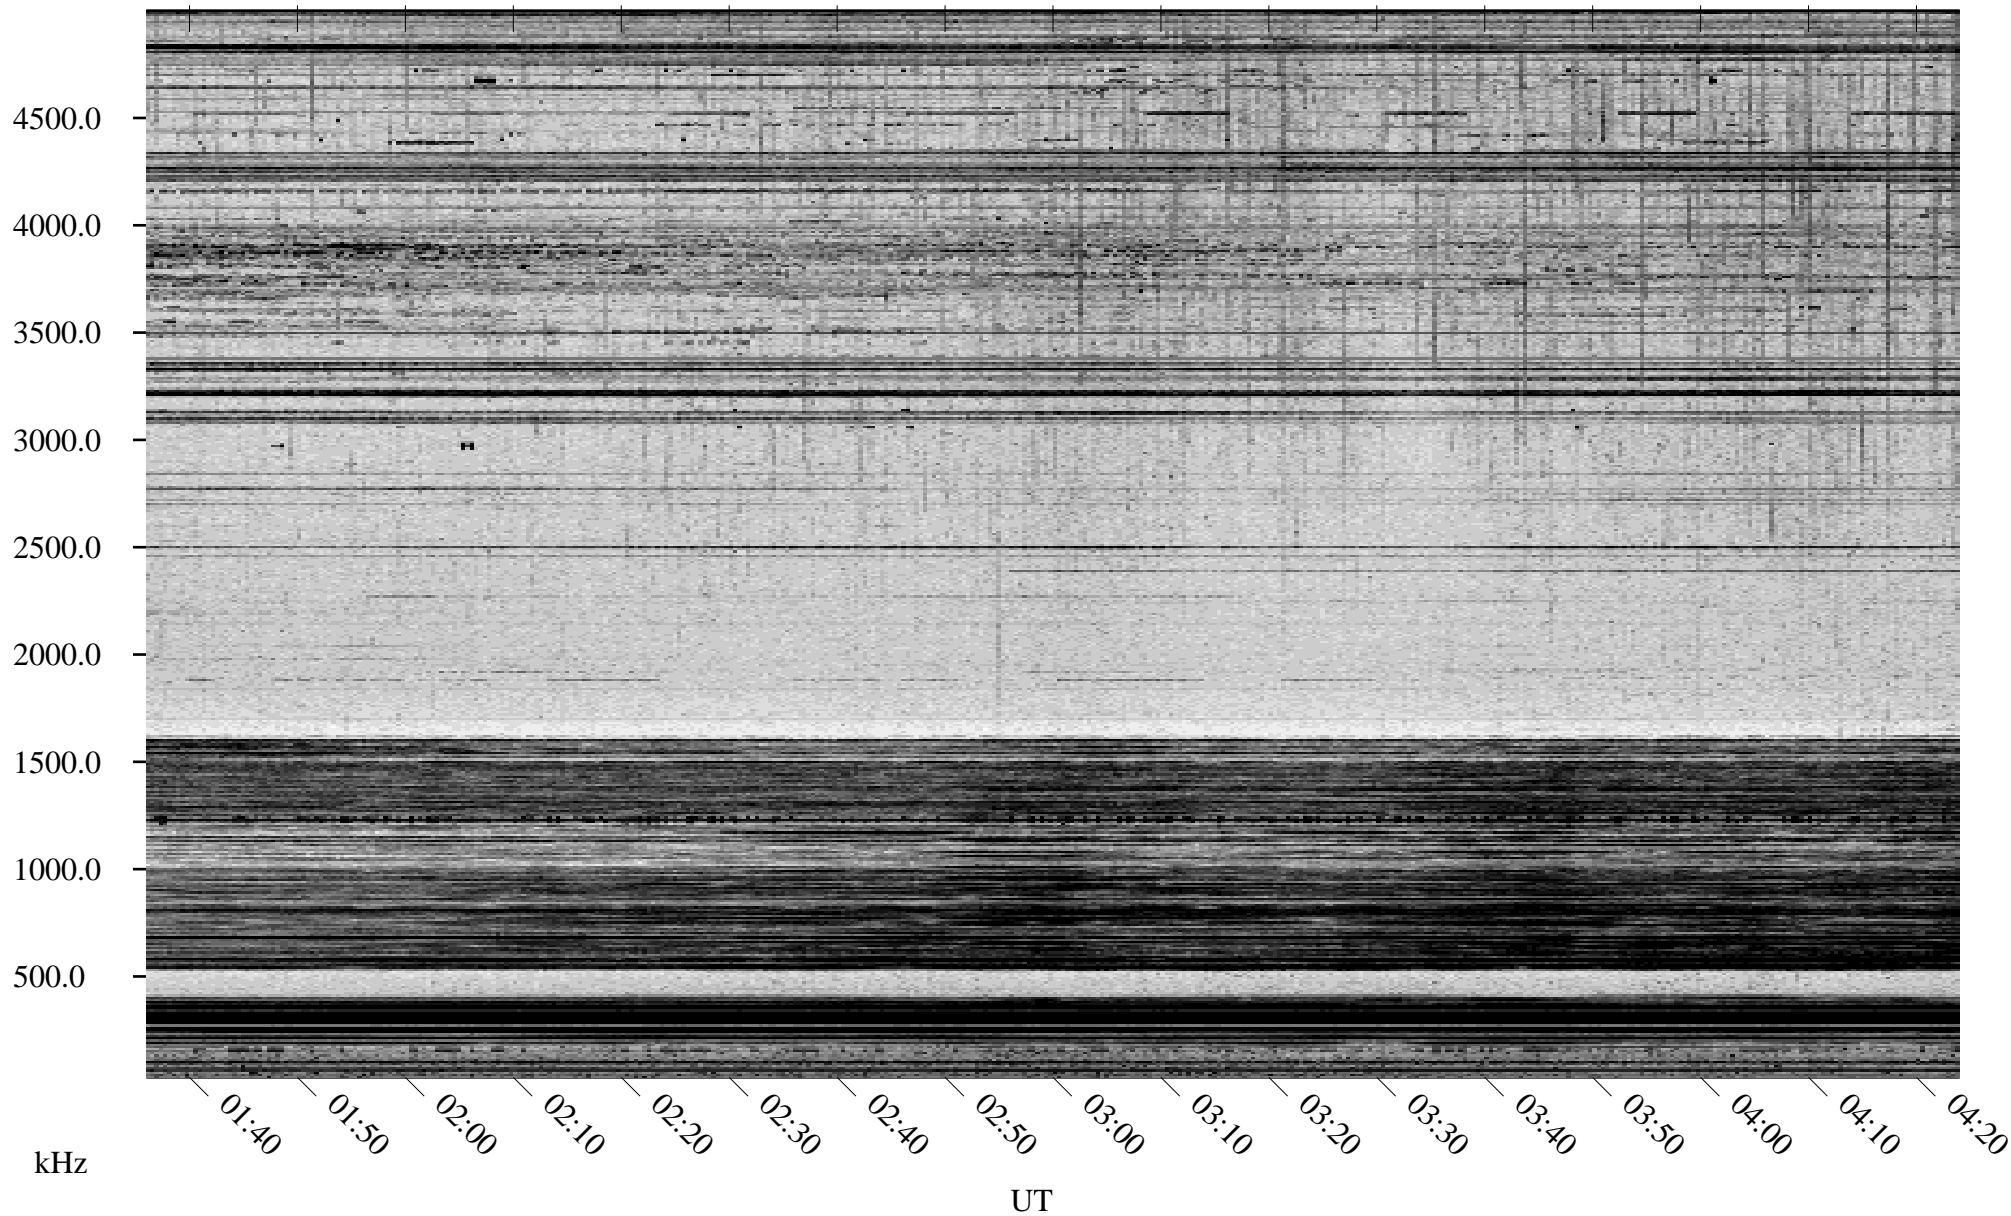

# 02/16/1998 Churchill, Manitoba

Linear Scale    Black = 161    White = 15

ch98047l.r00m max\_12

Page 1

# 02/16/1998 Churchill, Manitoba

Linear Scale    Black = 161    White = 15

ch98047l.r00m max\_12

Page 2

# 02/17/1998 Churchill, Manitoba

Linear Scale    Black = 161    White = 15

ch98047l.r00m max\_12

Page 3

# 02/17/1998 Churchill, Manitoba

Linear Scale    Black = 161    White = 15

ch98047l.r00m max\_12

Page 4