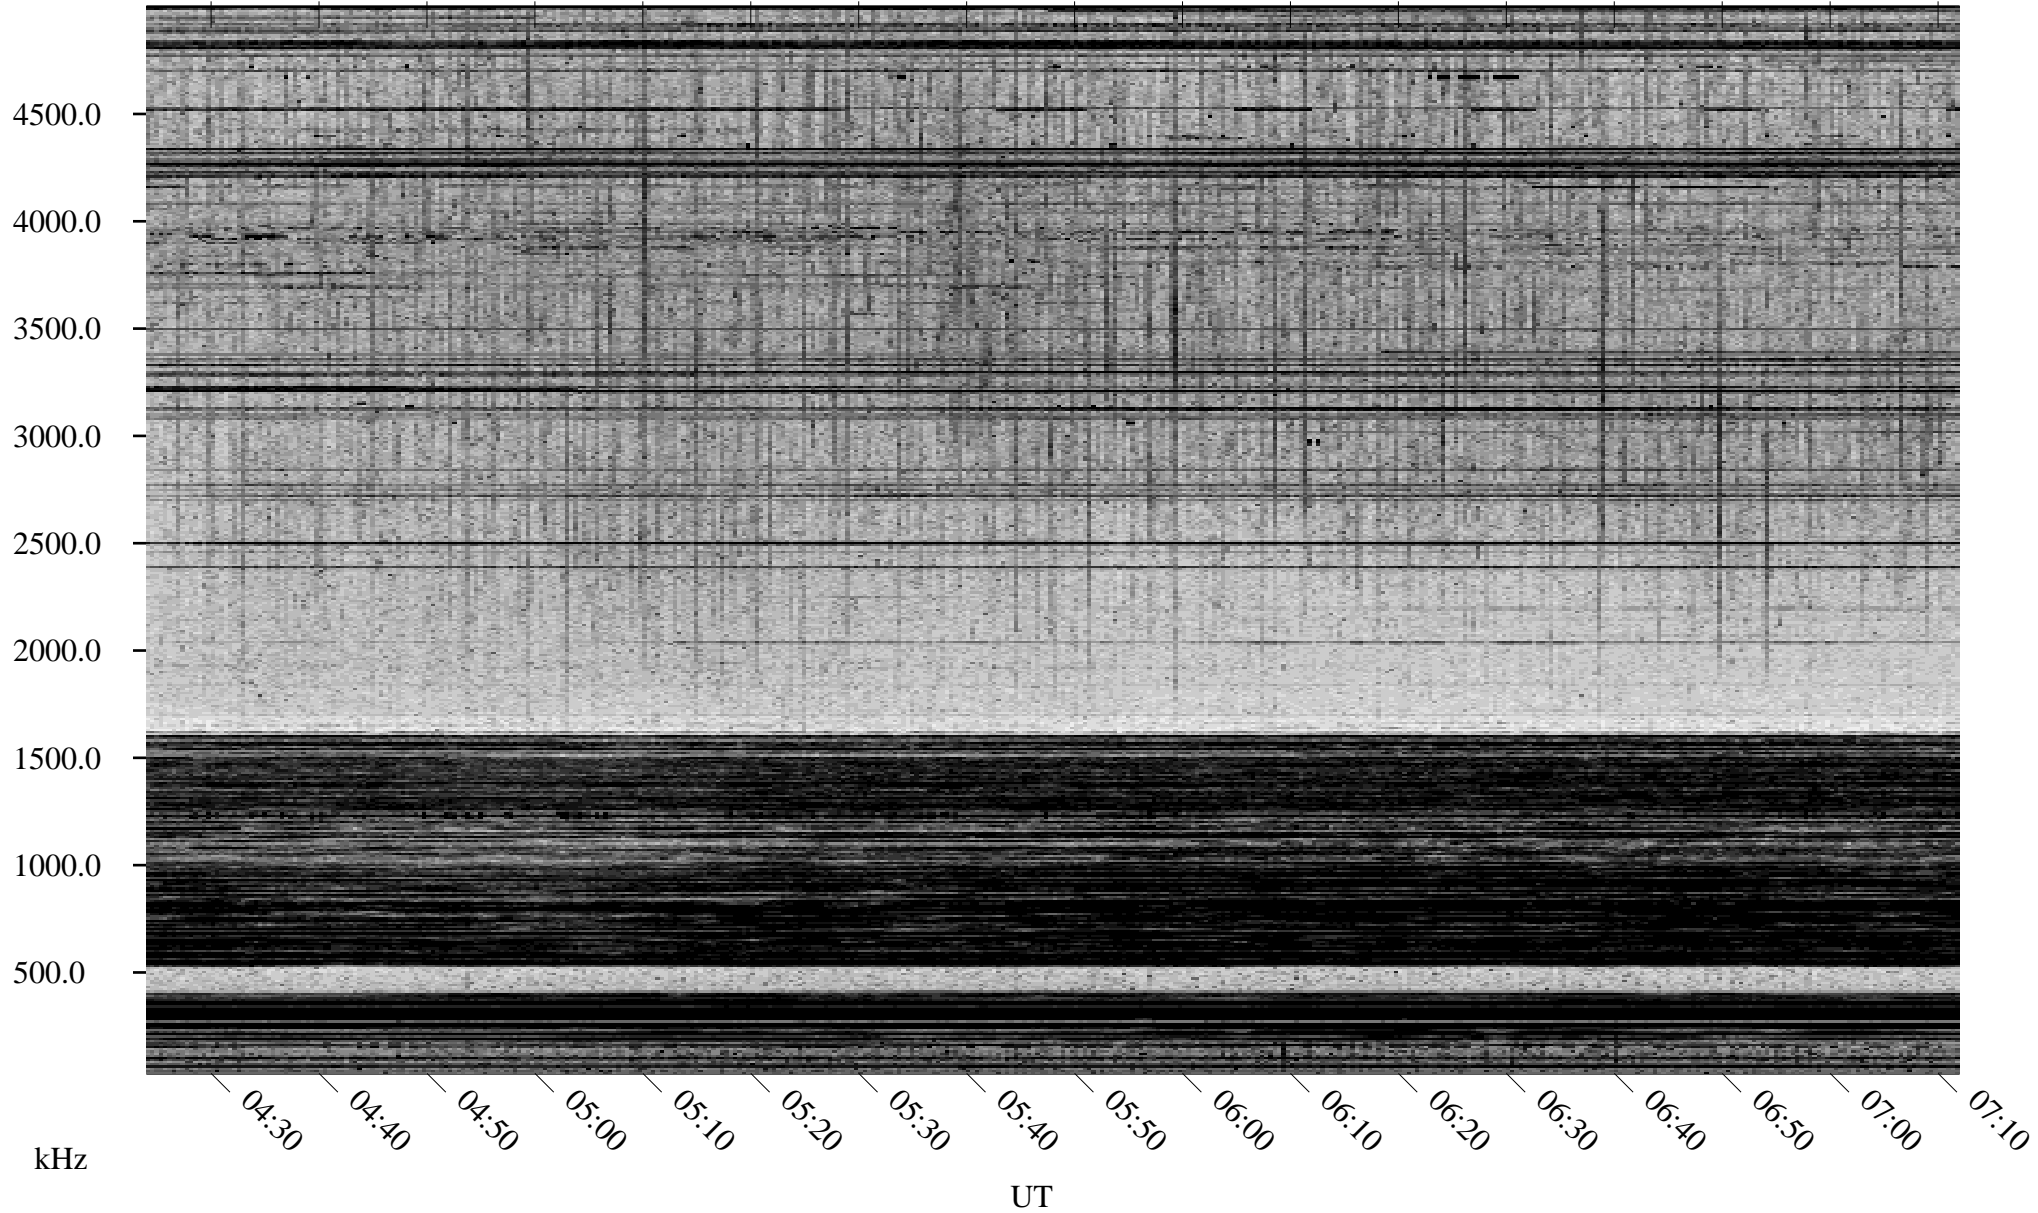

# 02/16/1998 Churchill, Manitoba

Linear Scale    Black = 161    White = 15

ch98047l.r00m max\_12

Page 1

# 02/16/1998 Churchill, Manitoba

Linear Scale    Black = 161    White = 15

ch98047l.r00m max\_12

Page 2

# 02/17/1998 Churchill, Manitoba

Linear Scale    Black = 161    White = 15

ch98047l.r00m max\_12

Page 3

# 02/17/1998 Churchill, Manitoba

Linear Scale    Black = 161    White = 15

ch98047l.r00m max\_12

Page 4