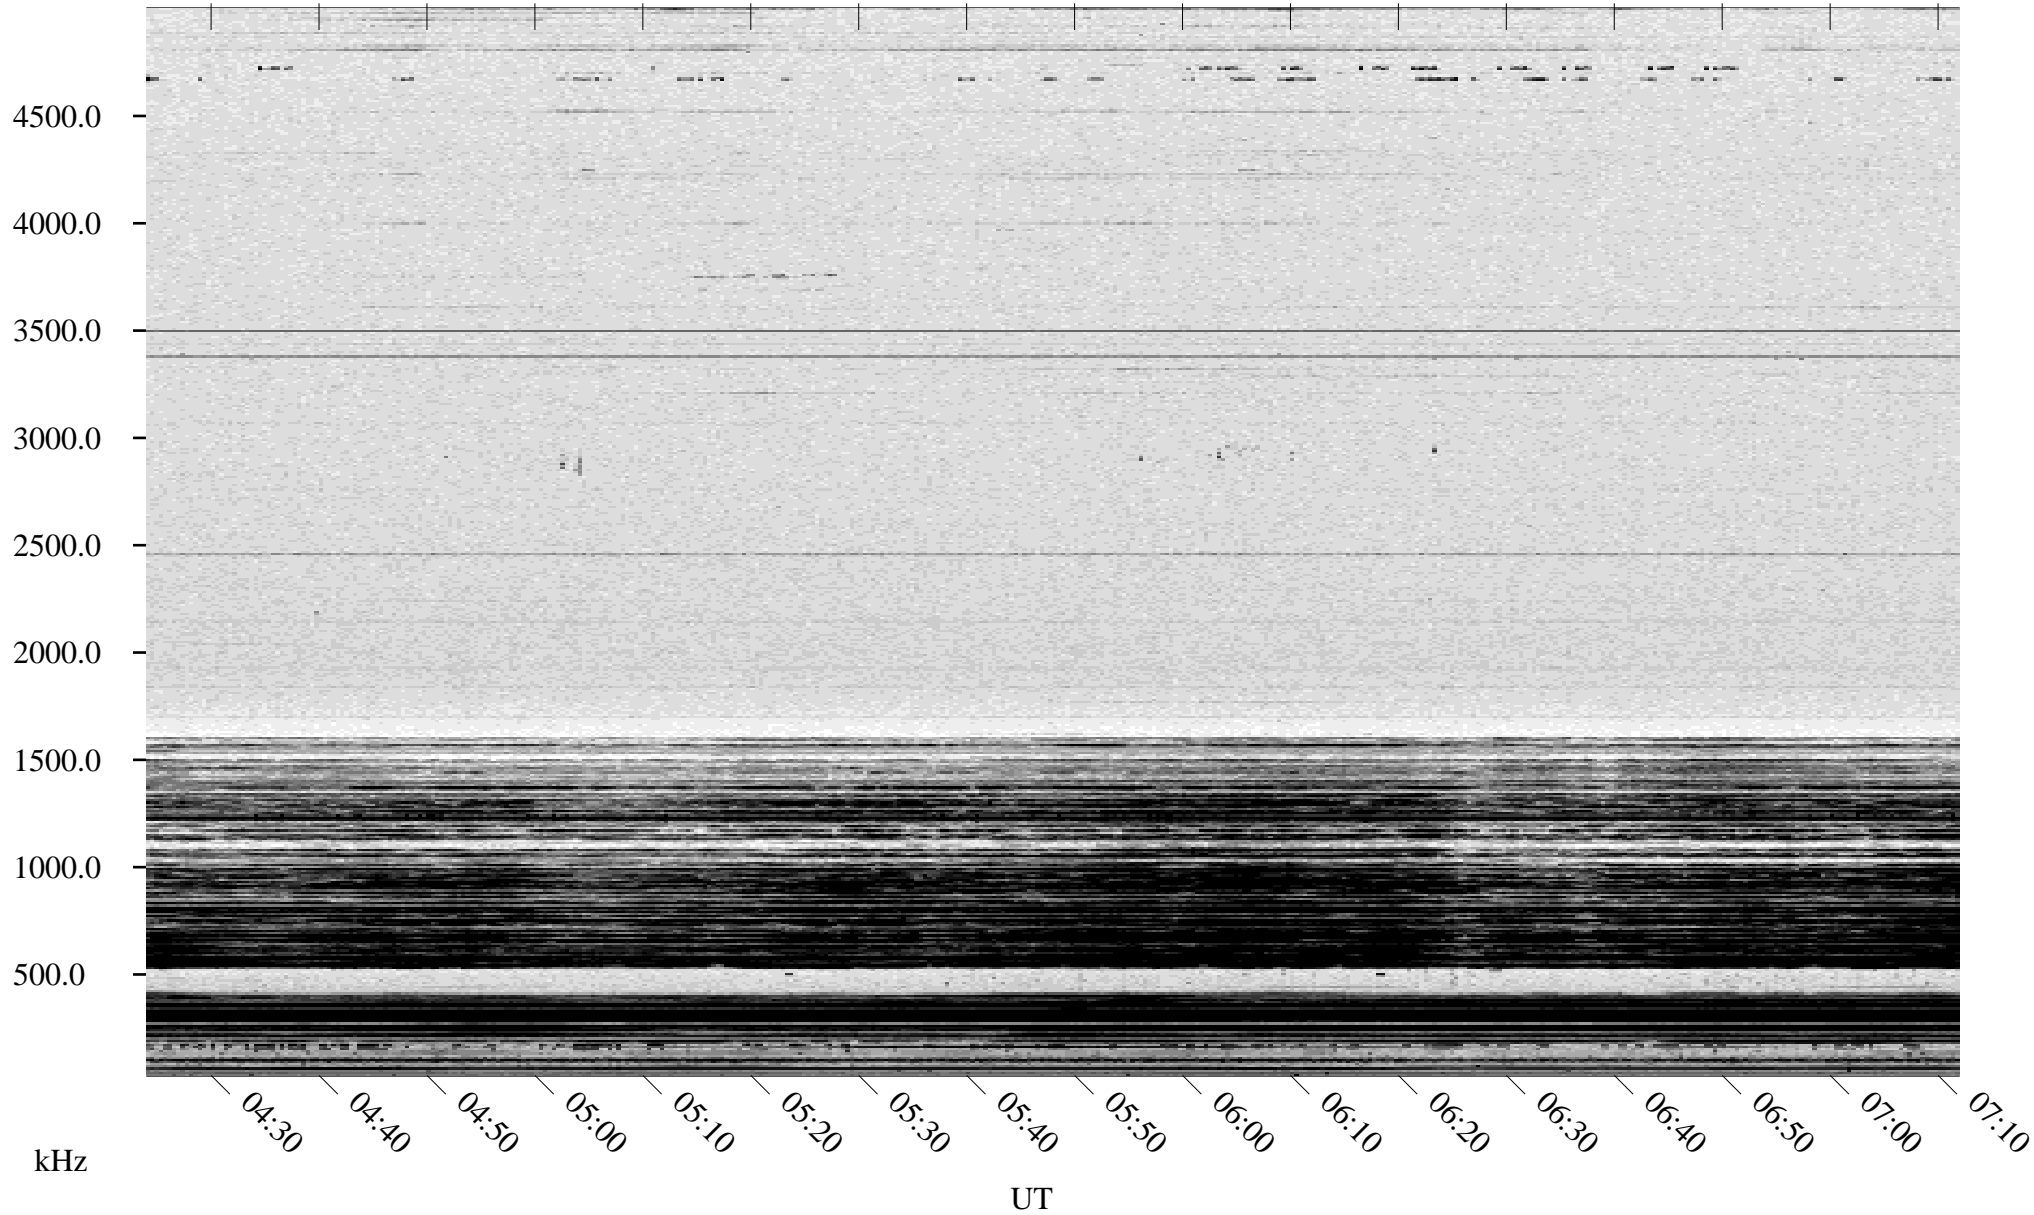

02/17/1998 Churchill, Manitoba

Linear Scale Black = 161 White = 15

ch98048l.r00m max_12

Page 1

02/17/1998 Churchill, Manitoba

Linear Scale Black = 161 White = 15

ch98048l.r00m max_12

Page 2

02/18/1998 Churchill, Manitoba

Linear Scale Black = 161 White = 15

ch98048l.r00m max_12

Page 3

02/18/1998 Churchill, Manitoba

Linear Scale Black = 161 White = 15

ch98048l.r00m max_12

Page 4

02/18/1998 Churchill, Manitoba

Linear Scale Black = 161 White = 15

ch98048l.r00m max_12

Page 5

02/18/1998 Churchill, Manitoba

Linear Scale Black = 161 White = 15

ch98048l.r00m max_12

Page 6

02/18/1998 Churchill, Manitoba

Linear Scale Black = 161 White = 15

ch98048l.r00m max_12

Page 7

02/18/1998 Churchill, Manitoba

Linear Scale Black = 161 White = 15

ch98048l.r00m max_12

Page 8