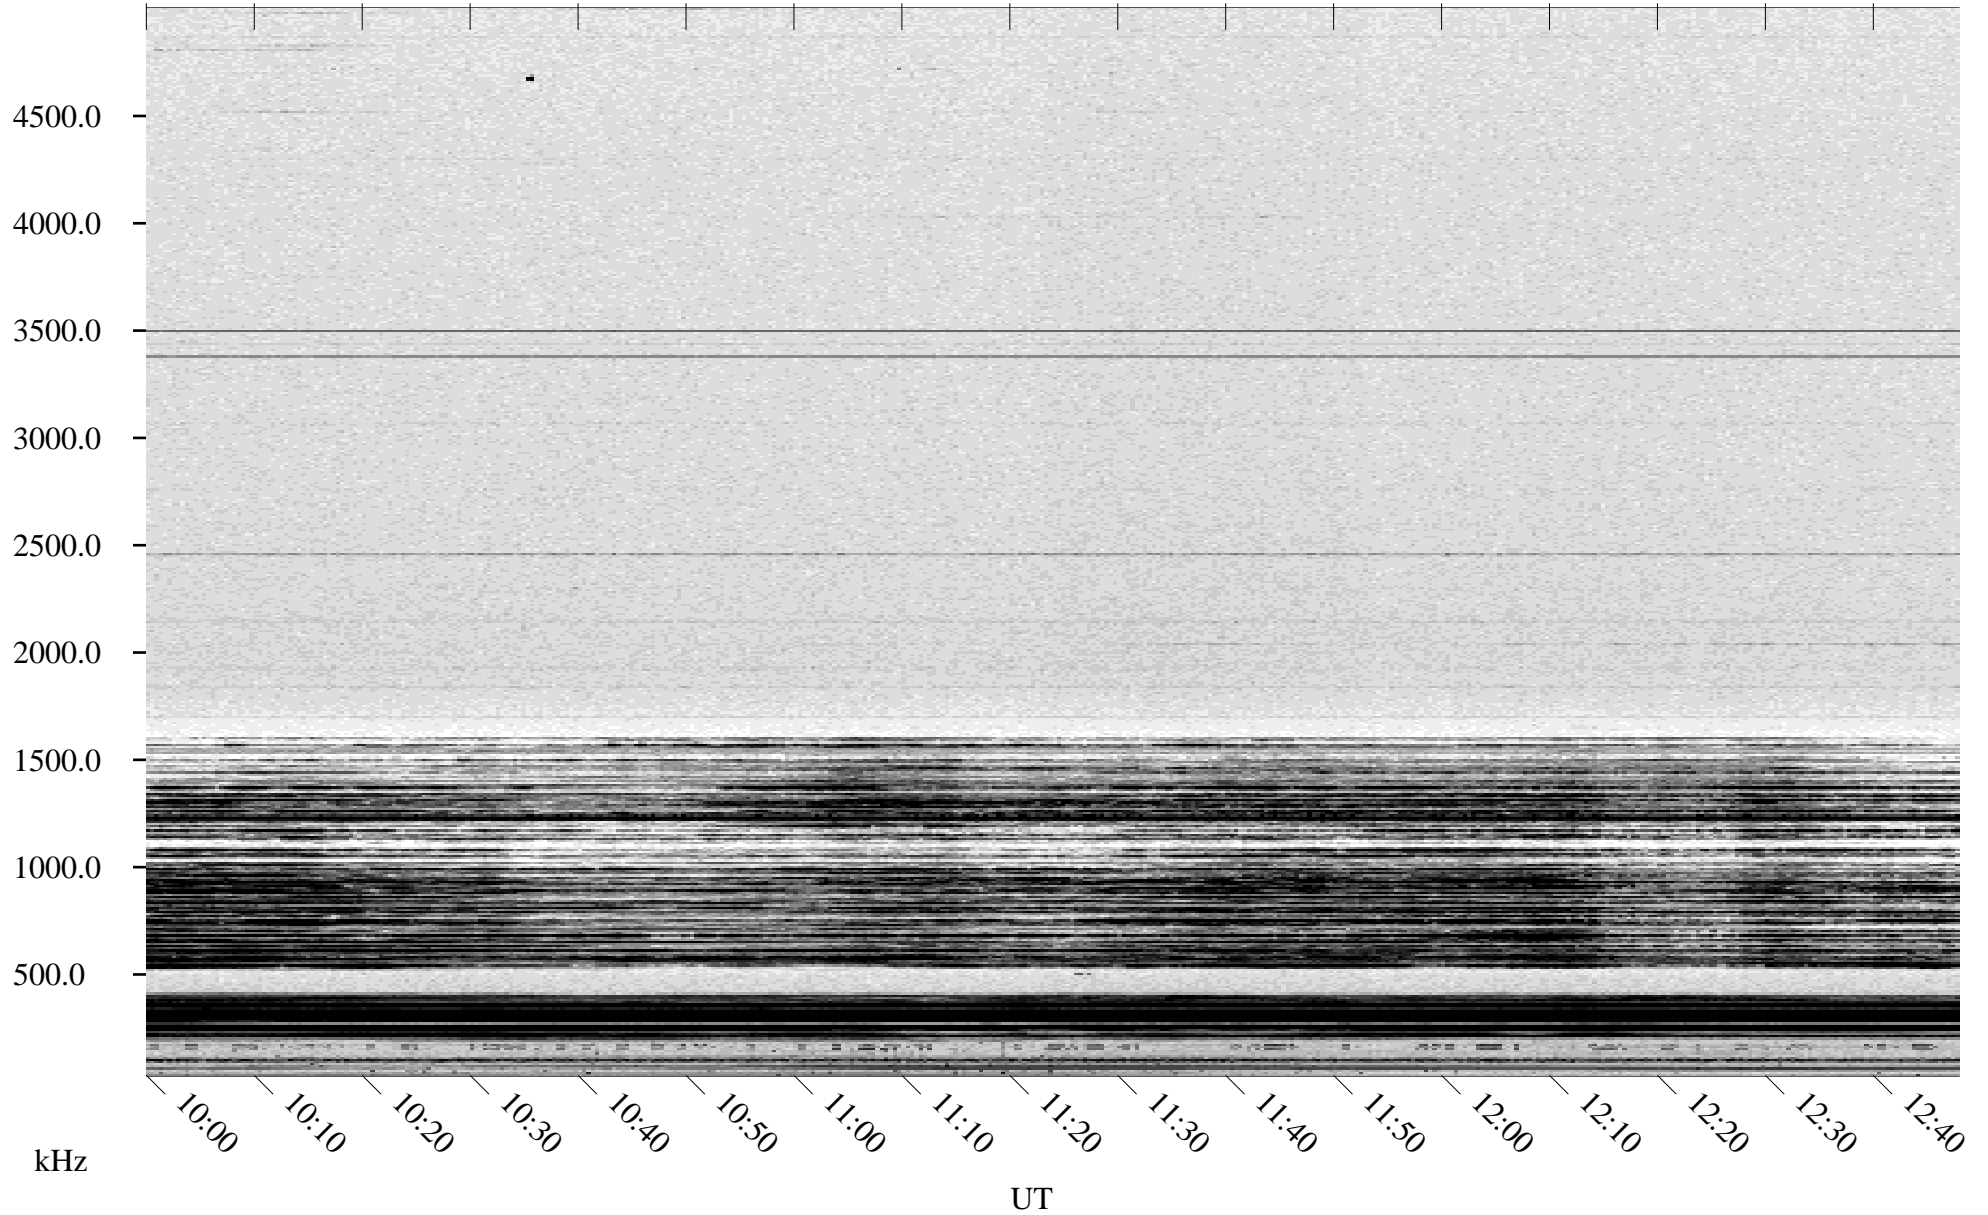

02/17/1998 Churchill, Manitoba

Linear Scale Black = 161 White = 15

ch98048l.r00m max_12

Page 1

02/17/1998 Churchill, Manitoba

Linear Scale Black = 161 White = 15

ch98048l.r00m max_12

Page 2

02/18/1998 Churchill, Manitoba

Linear Scale Black = 161 White = 15

ch98048l.r00m max_12

Page 3

02/18/1998 Churchill, Manitoba

Linear Scale Black = 161 White = 15

ch98048l.r00m max_12

Page 4

02/18/1998 Churchill, Manitoba

Linear Scale Black = 161 White = 15

ch98048l.r00m max_12

Page 5

02/18/1998 Churchill, Manitoba

Linear Scale Black = 161 White = 15

ch98048l.r00m max_12

Page 6

02/18/1998 Churchill, Manitoba

Linear Scale Black = 161 White = 15

ch98048l.r00m max_12

Page 7

02/18/1998 Churchill, Manitoba

Linear Scale Black = 161 White = 15

ch98048l.r00m max_12

Page 8