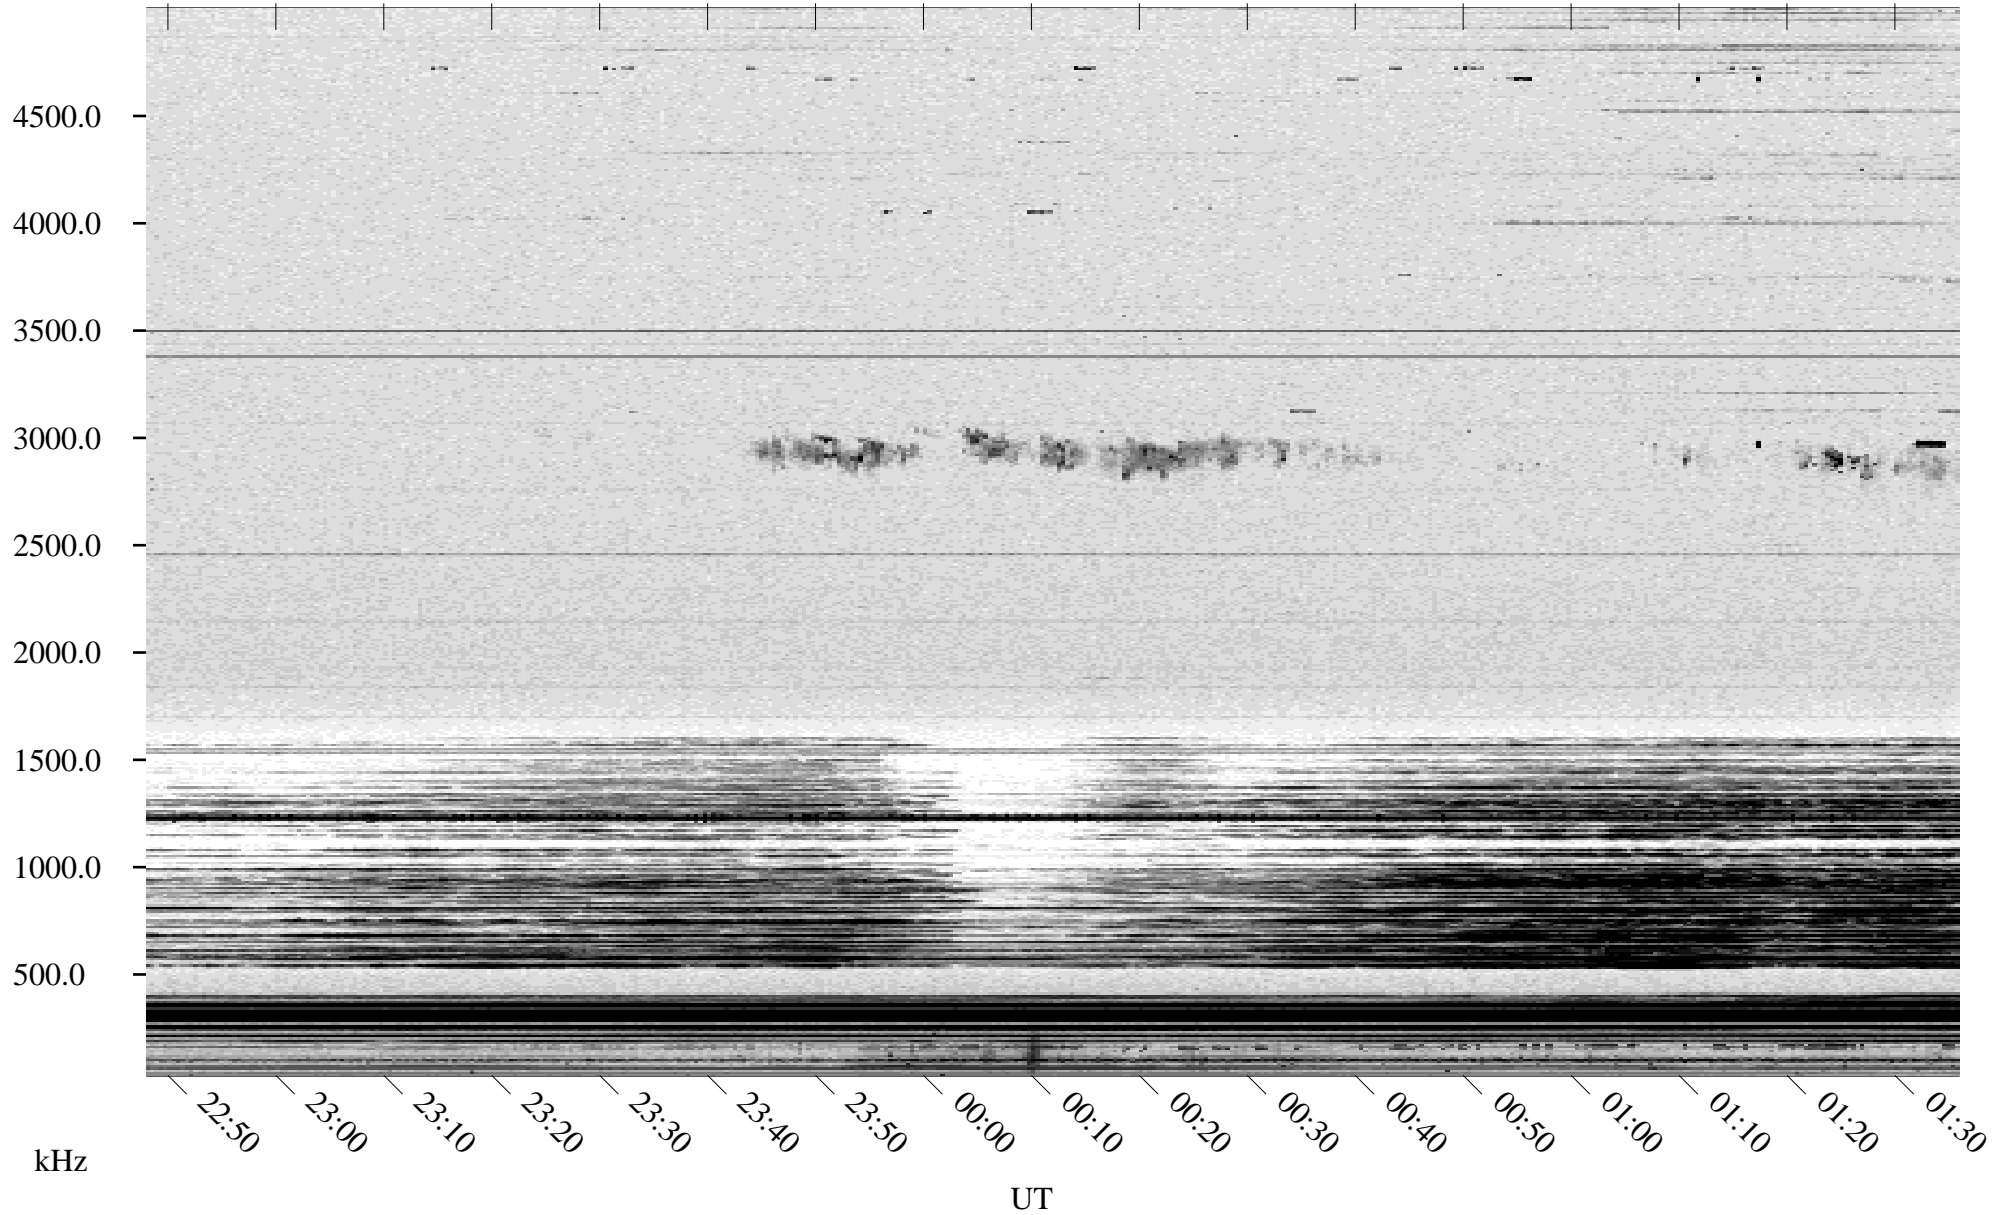

02/17/1998 Churchill, Manitoba

Linear Scale Black = 161 White = 15

ch98048l.r00m max_12

Page 1

02/17/1998 Churchill, Manitoba

Linear Scale Black = 161 White = 15

ch98048l.r00m max_12

Page 2

02/18/1998 Churchill, Manitoba

Linear Scale Black = 161 White = 15

ch98048l.r00m max_12

Page 3

02/18/1998 Churchill, Manitoba

Linear Scale Black = 161 White = 15

ch98048l.r00m max_12

Page 4

02/18/1998 Churchill, Manitoba

Linear Scale Black = 161 White = 15

ch98048l.r00m max_12

Page 5

02/18/1998 Churchill, Manitoba

Linear Scale Black = 161 White = 15

ch98048l.r00m max_12

Page 6

02/18/1998 Churchill, Manitoba

Linear Scale Black = 161 White = 15

ch98048l.r00m max_12

Page 7

02/18/1998 Churchill, Manitoba

Linear Scale Black = 161 White = 15

ch98048l.r00m max_12

Page 8