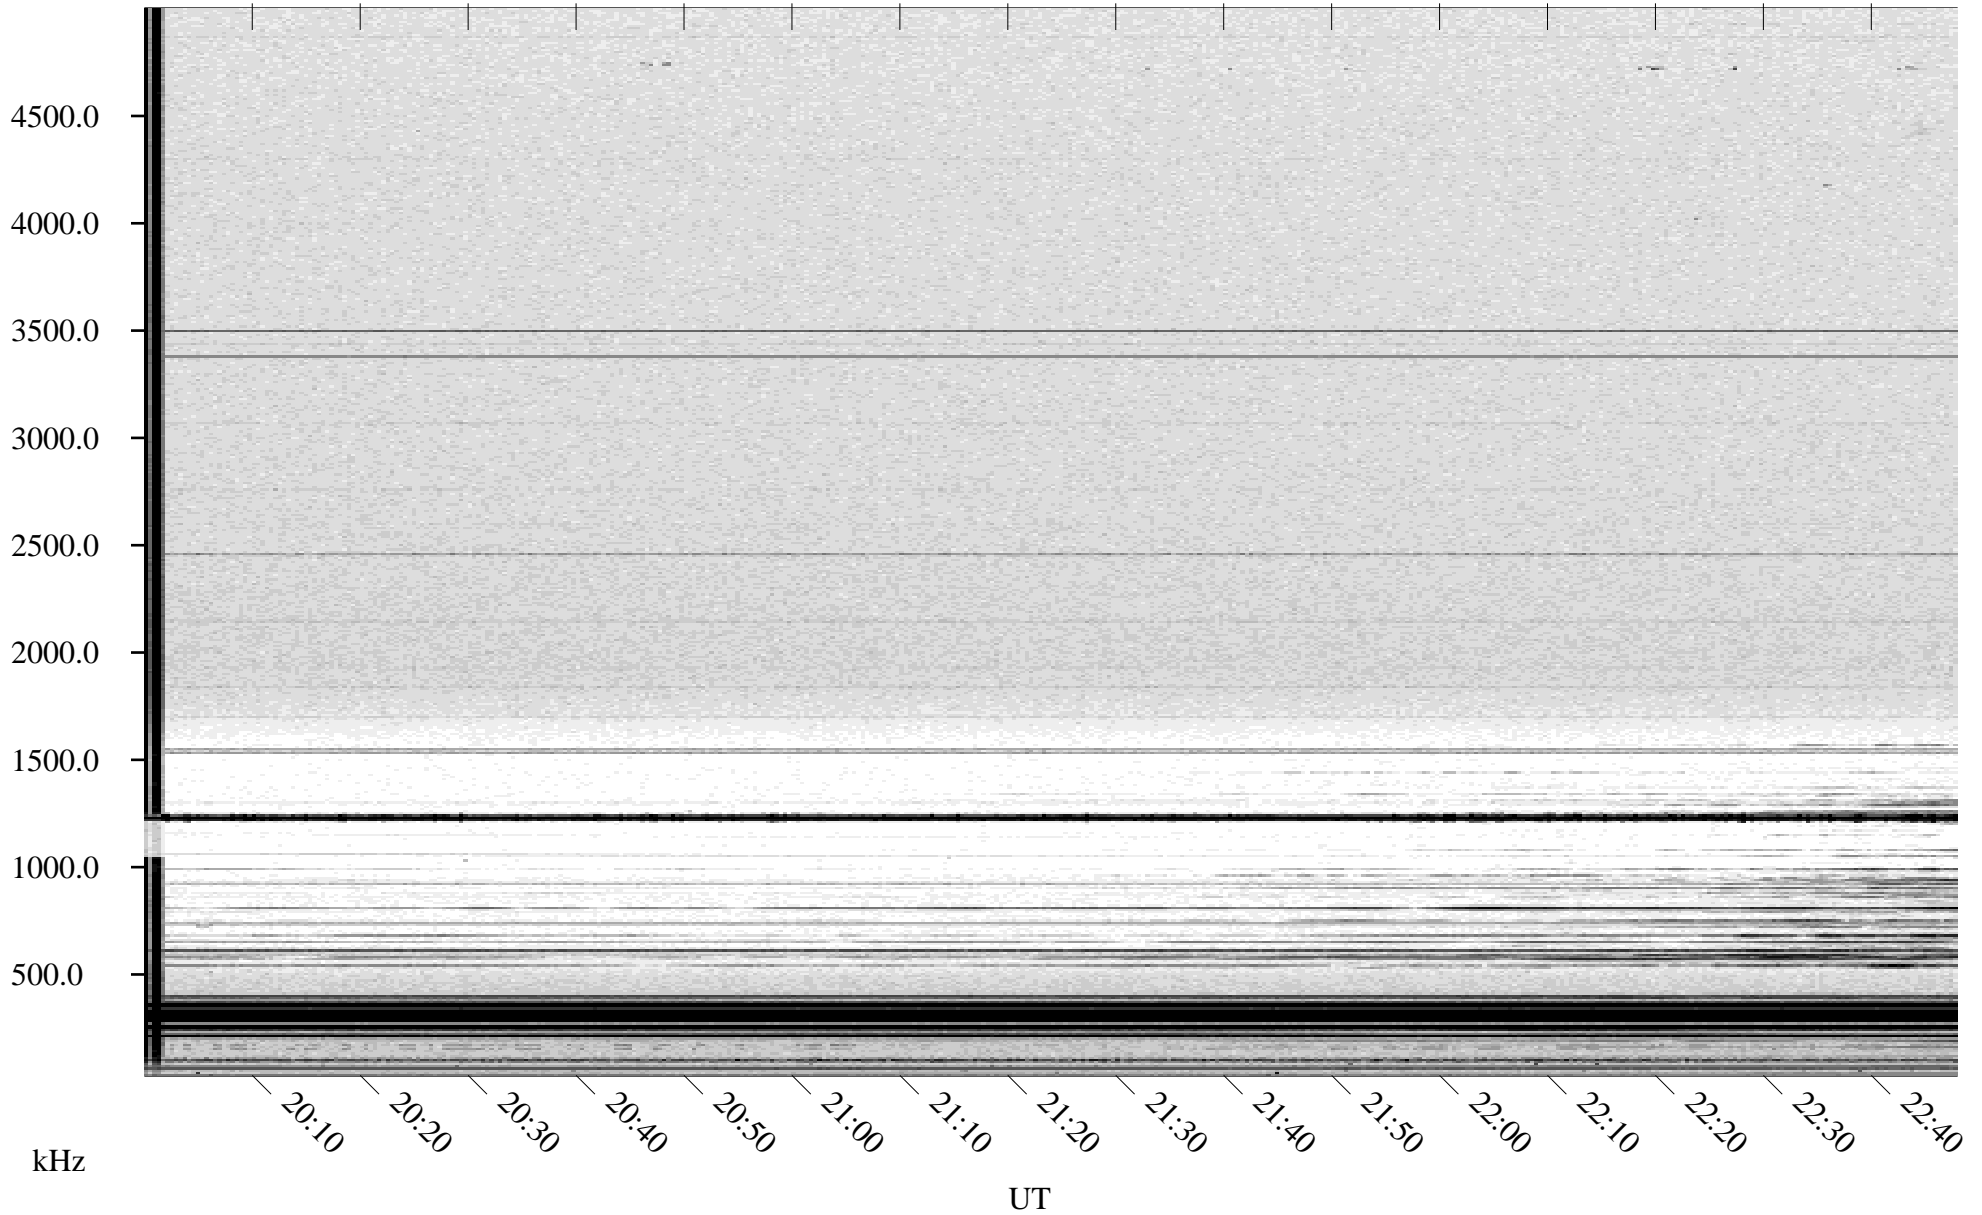

02/17/1998 Churchill, Manitoba

Linear Scale Black = 161 White = 15

ch98048l.r00m max_12

Page 1

02/17/1998 Churchill, Manitoba

Linear Scale Black = 161 White = 15

ch98048l.r00m max_12

Page 2

02/18/1998 Churchill, Manitoba

Linear Scale Black = 161 White = 15

ch98048l.r00m max_12

Page 3

02/18/1998 Churchill, Manitoba

Linear Scale Black = 161 White = 15

ch98048l.r00m max_12

Page 4

02/18/1998 Churchill, Manitoba

Linear Scale Black = 161 White = 15

ch98048l.r00m max_12

Page 5

02/18/1998 Churchill, Manitoba

Linear Scale Black = 161 White = 15

ch98048l.r00m max_12

Page 6

02/18/1998 Churchill, Manitoba

Linear Scale Black = 161 White = 15

ch98048l.r00m max_12

Page 7

02/18/1998 Churchill, Manitoba

Linear Scale Black = 161 White = 15

ch98048l.r00m max_12

Page 8