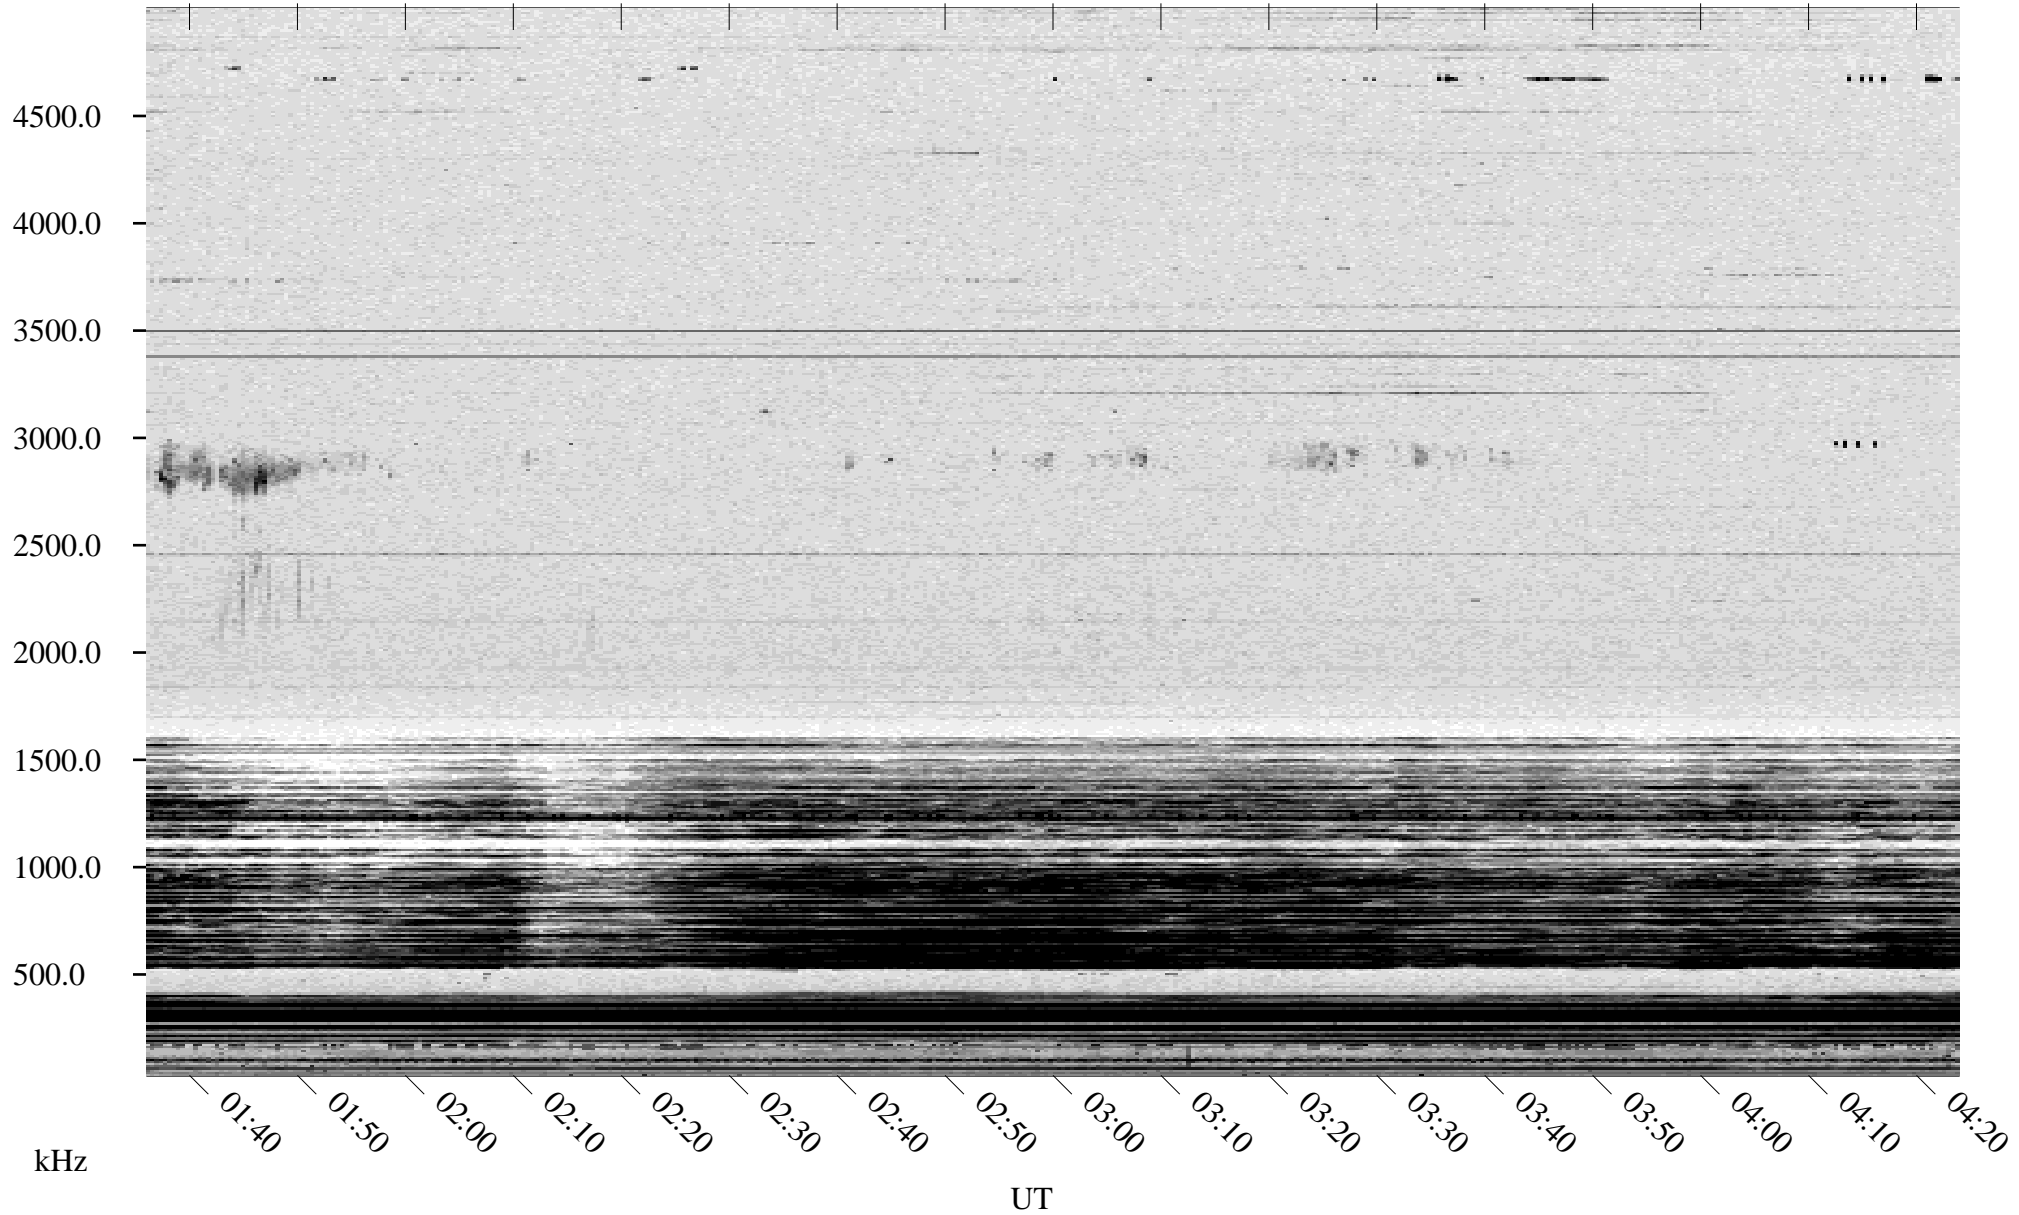

02/17/1998 Churchill, Manitoba

Linear Scale Black = 161 White = 15

ch98048l.r00m max_12

Page 1

02/17/1998 Churchill, Manitoba

Linear Scale Black = 161 White = 15

ch98048l.r00m max_12

Page 2

02/18/1998 Churchill, Manitoba

Linear Scale Black = 161 White = 15

ch98048l.r00m max_12

Page 3

02/18/1998 Churchill, Manitoba

Linear Scale Black = 161 White = 15

ch98048l.r00m max_12

Page 4

02/18/1998 Churchill, Manitoba

Linear Scale Black = 161 White = 15

ch98048l.r00m max_12

Page 5

02/18/1998 Churchill, Manitoba

Linear Scale Black = 161 White = 15

ch98048l.r00m max_12

Page 6

02/18/1998 Churchill, Manitoba

Linear Scale Black = 161 White = 15

ch98048l.r00m max_12

Page 7

02/18/1998 Churchill, Manitoba

Linear Scale Black = 161 White = 15

ch98048l.r00m max_12

Page 8