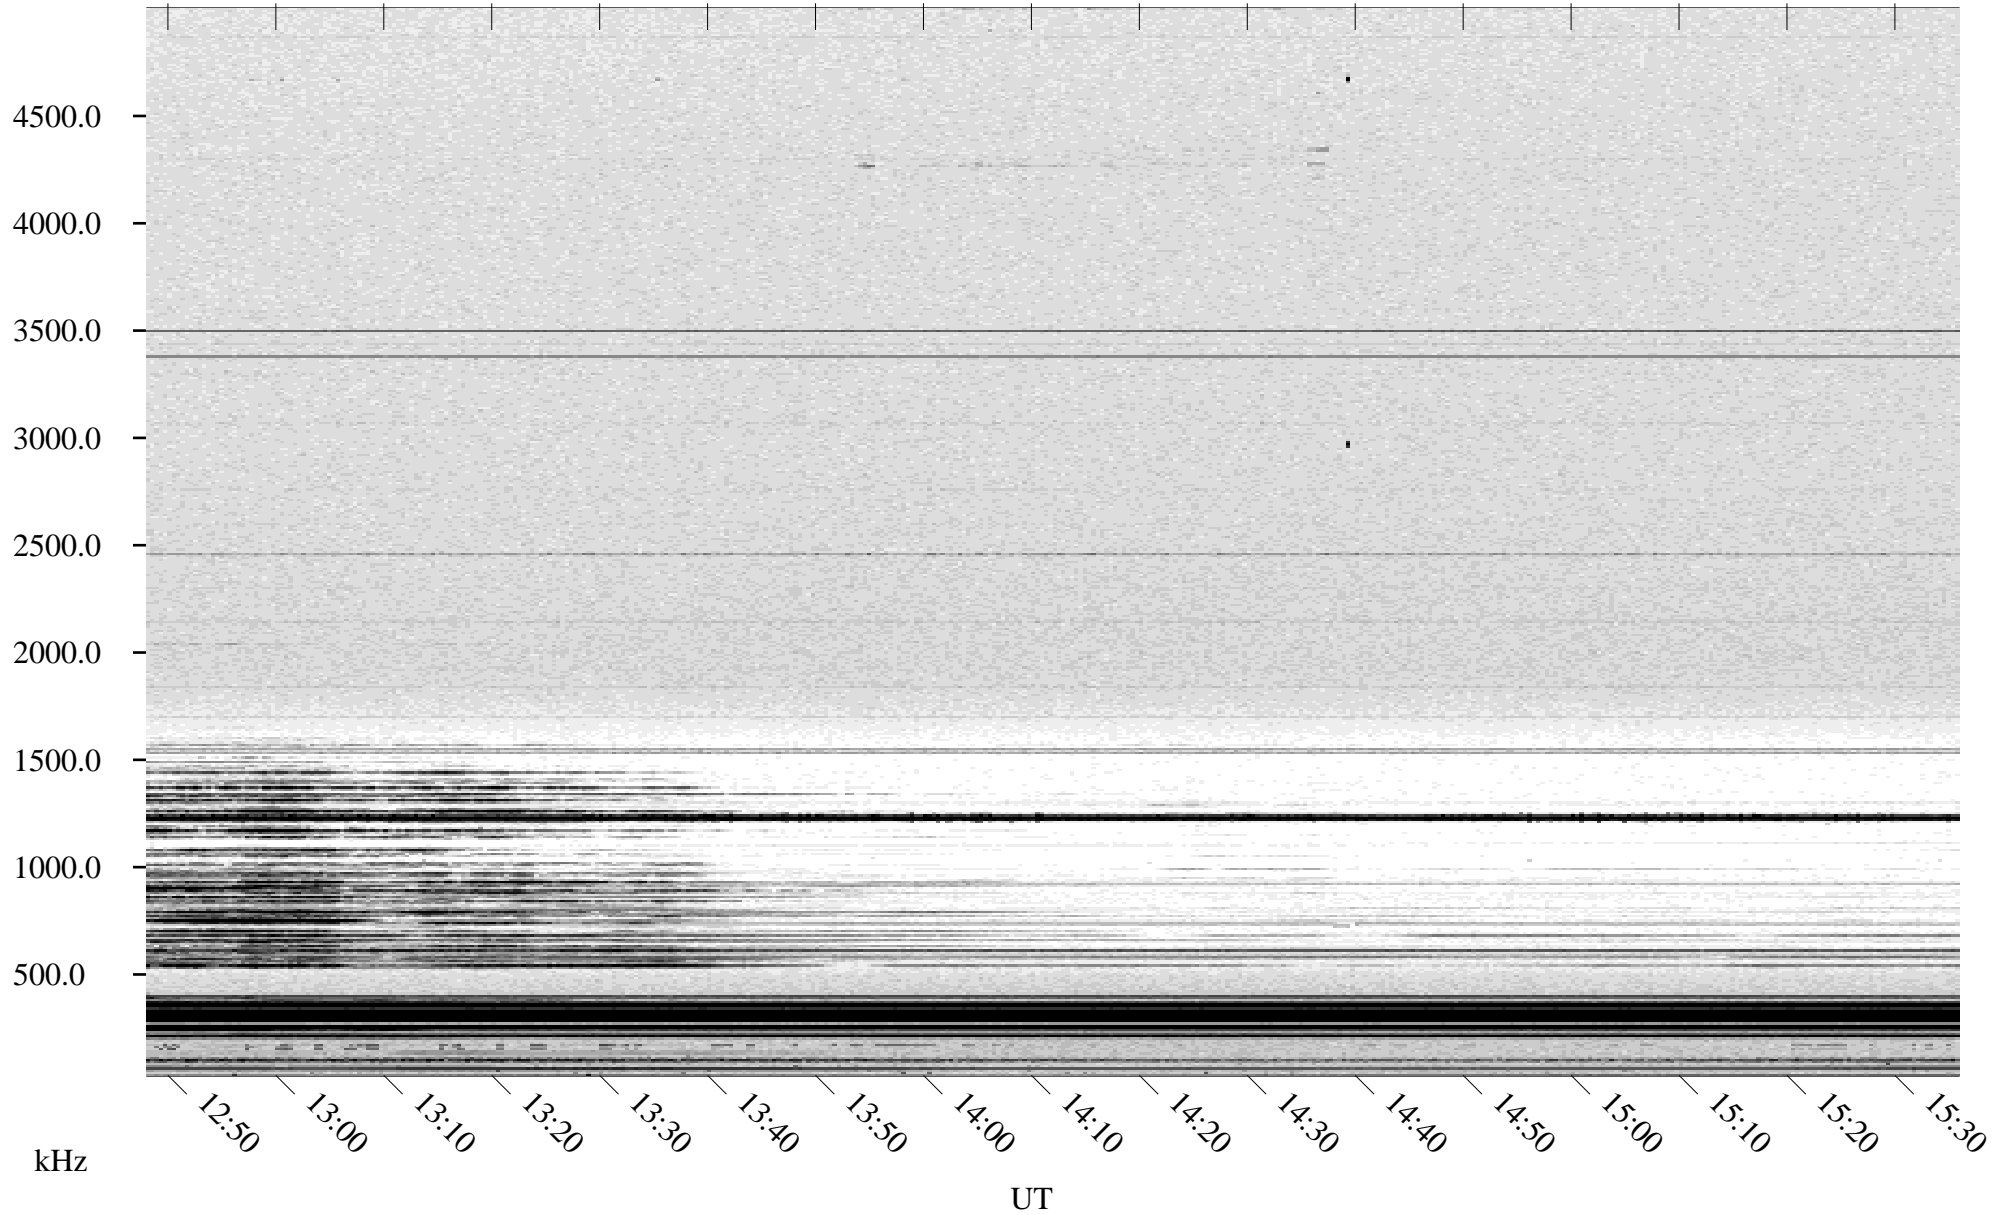

02/17/1998 Churchill, Manitoba

Linear Scale Black = 161 White = 15

ch98048l.r00m max_12

Page 1

02/17/1998 Churchill, Manitoba

Linear Scale Black = 161 White = 15

ch98048l.r00m max_12

Page 2

02/18/1998 Churchill, Manitoba

Linear Scale Black = 161 White = 15

ch98048l.r00m max_12

Page 3

02/18/1998 Churchill, Manitoba

Linear Scale Black = 161 White = 15

ch98048l.r00m max_12

Page 4

02/18/1998 Churchill, Manitoba

Linear Scale Black = 161 White = 15

ch98048l.r00m max_12

Page 5

02/18/1998 Churchill, Manitoba

Linear Scale Black = 161 White = 15

ch98048l.r00m max_12

Page 6

02/18/1998 Churchill, Manitoba

Linear Scale Black = 161 White = 15

ch98048l.r00m max_12

Page 7

02/18/1998 Churchill, Manitoba

Linear Scale Black = 161 White = 15

ch98048l.r00m max_12

Page 8