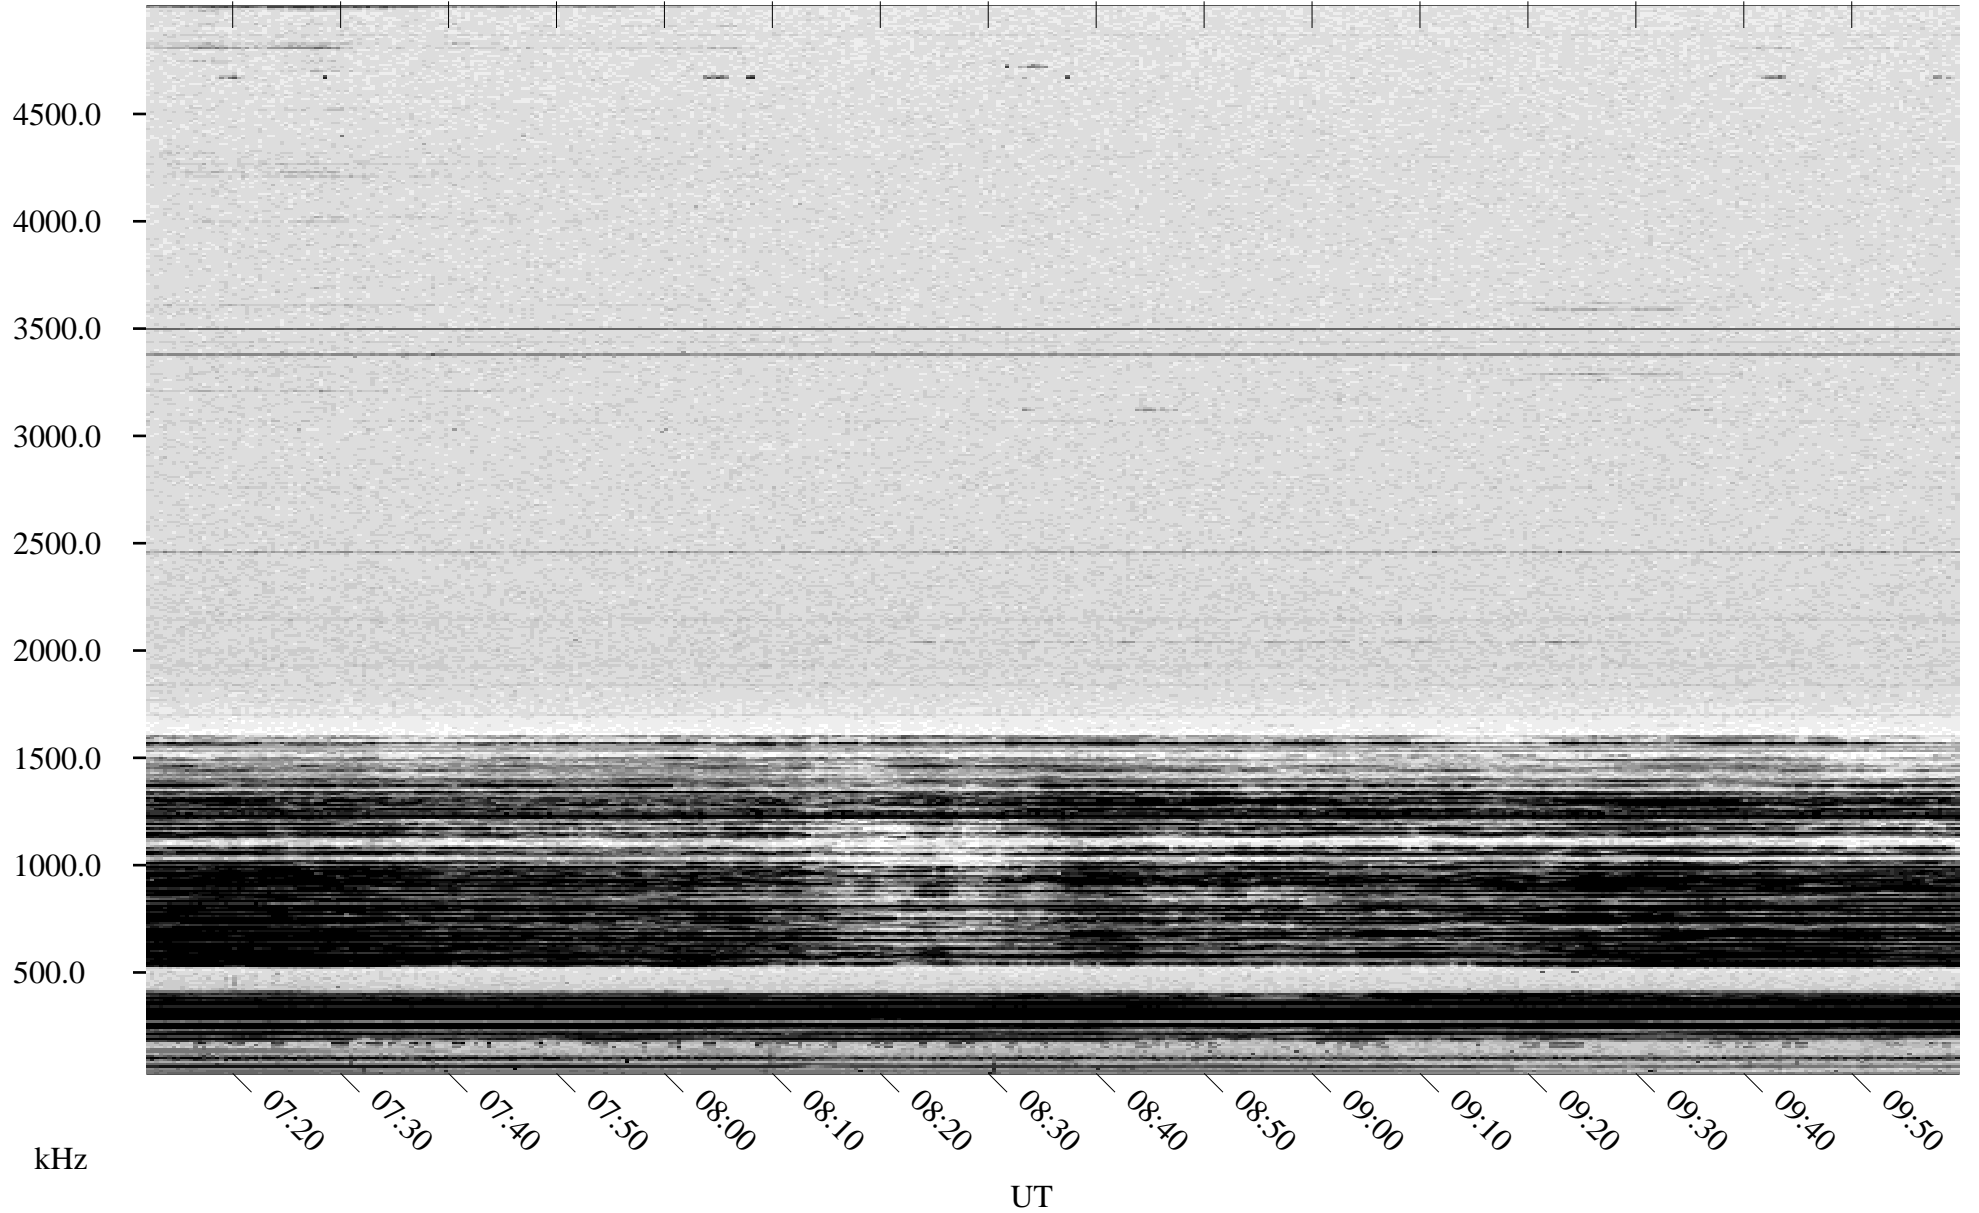

02/17/1998 Churchill, Manitoba

Linear Scale Black = 161 White = 15

ch98048l.r00m max_12

Page 1

02/17/1998 Churchill, Manitoba

Linear Scale Black = 161 White = 15

ch98048l.r00m max_12

Page 2

02/18/1998 Churchill, Manitoba

Linear Scale Black = 161 White = 15

ch98048l.r00m max_12

Page 3

02/18/1998 Churchill, Manitoba

Linear Scale Black = 161 White = 15

ch98048l.r00m max_12

Page 4

02/18/1998 Churchill, Manitoba

Linear Scale Black = 161 White = 15

ch98048l.r00m max_12

Page 5

02/18/1998 Churchill, Manitoba

Linear Scale Black = 161 White = 15

ch98048l.r00m max_12

Page 6

02/18/1998 Churchill, Manitoba

Linear Scale Black = 161 White = 15

ch98048l.r00m max_12

Page 7

02/18/1998 Churchill, Manitoba

Linear Scale Black = 161 White = 15

ch98048l.r00m max_12

Page 8