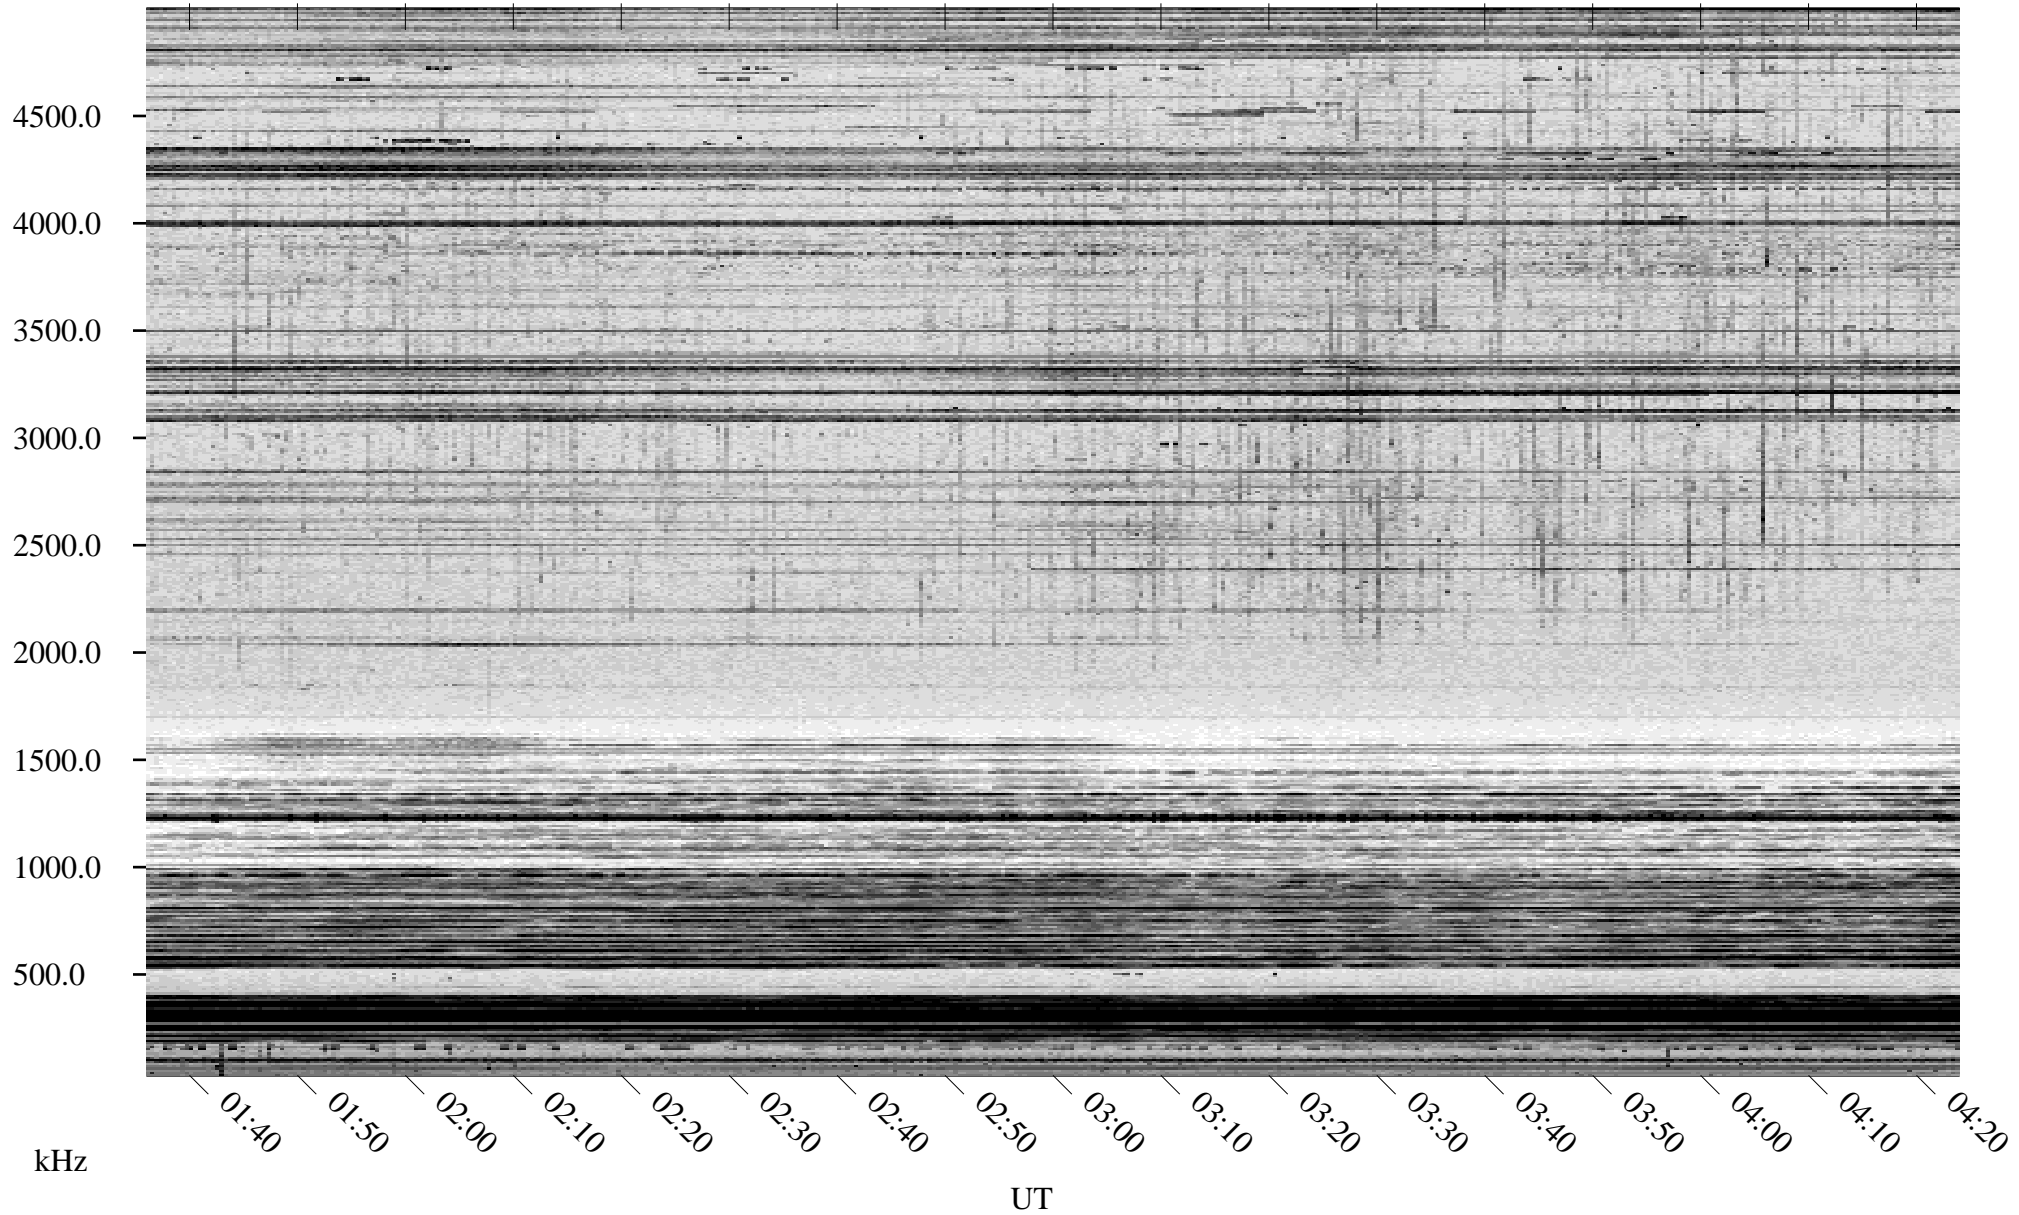

02/18/1998 Churchill, Manitoba

Linear Scale Black = 161 White = 15

ch98049l.r00m max_12

Page 1

02/18/1998 Churchill, Manitoba

Linear Scale Black = 161 White = 15

ch98049l.r00m max_12

Page 2

02/19/1998 Churchill, Manitoba

Linear Scale Black = 161 White = 15

ch98049l.r00m max_12

Page 3

02/19/1998 Churchill, Manitoba

Linear Scale Black = 161 White = 15

ch98049l.r00m max_12

Page 4

02/19/1998 Churchill, Manitoba

Linear Scale Black = 161 White = 15

ch98049l.r00m max_12

Page 5

02/19/1998 Churchill, Manitoba

Linear Scale Black = 161 White = 15

ch98049l.r00m max_12

Page 6

02/19/1998 Churchill, Manitoba

Linear Scale Black = 161 White = 15

ch98049l.r00m max_12

Page 7

02/19/1998 Churchill, Manitoba

Linear Scale Black = 161 White = 15

ch98049l.r00m max_12

Page 8