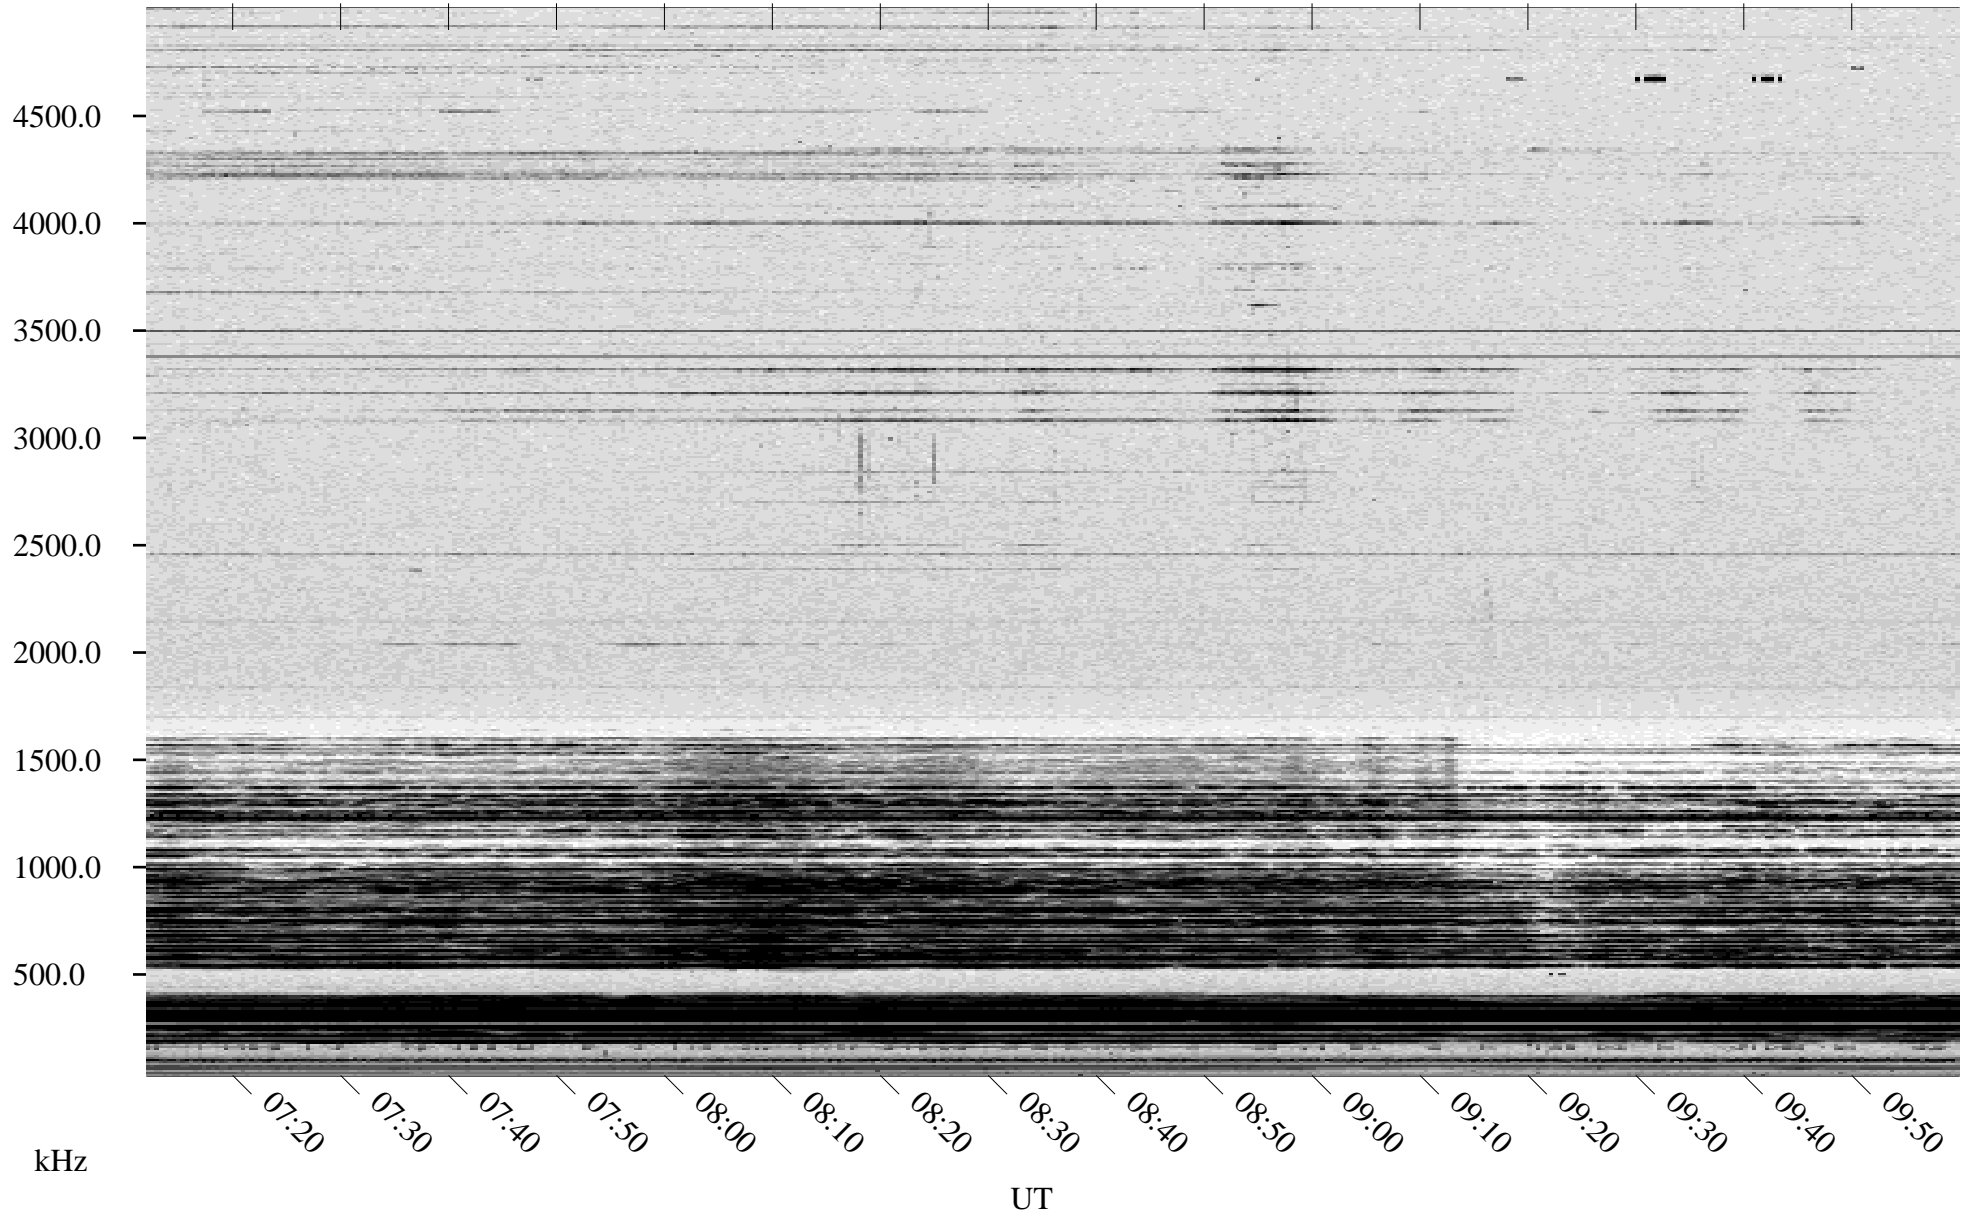

02/18/1998 Churchill, Manitoba

Linear Scale Black = 161 White = 15

ch98049l.r00m max_12

Page 1

02/18/1998 Churchill, Manitoba

Linear Scale Black = 161 White = 15

ch98049l.r00m max_12

Page 2

02/19/1998 Churchill, Manitoba

Linear Scale Black = 161 White = 15

ch98049l.r00m max_12

Page 3

02/19/1998 Churchill, Manitoba

Linear Scale Black = 161 White = 15

ch98049l.r00m max_12

Page 4

02/19/1998 Churchill, Manitoba

Linear Scale Black = 161 White = 15

ch98049l.r00m max_12

Page 5

02/19/1998 Churchill, Manitoba

Linear Scale Black = 161 White = 15

ch98049l.r00m max_12

Page 6

02/19/1998 Churchill, Manitoba

Linear Scale Black = 161 White = 15

ch98049l.r00m max_12

Page 7

02/19/1998 Churchill, Manitoba

Linear Scale Black = 161 White = 15

ch98049l.r00m max_12

Page 8