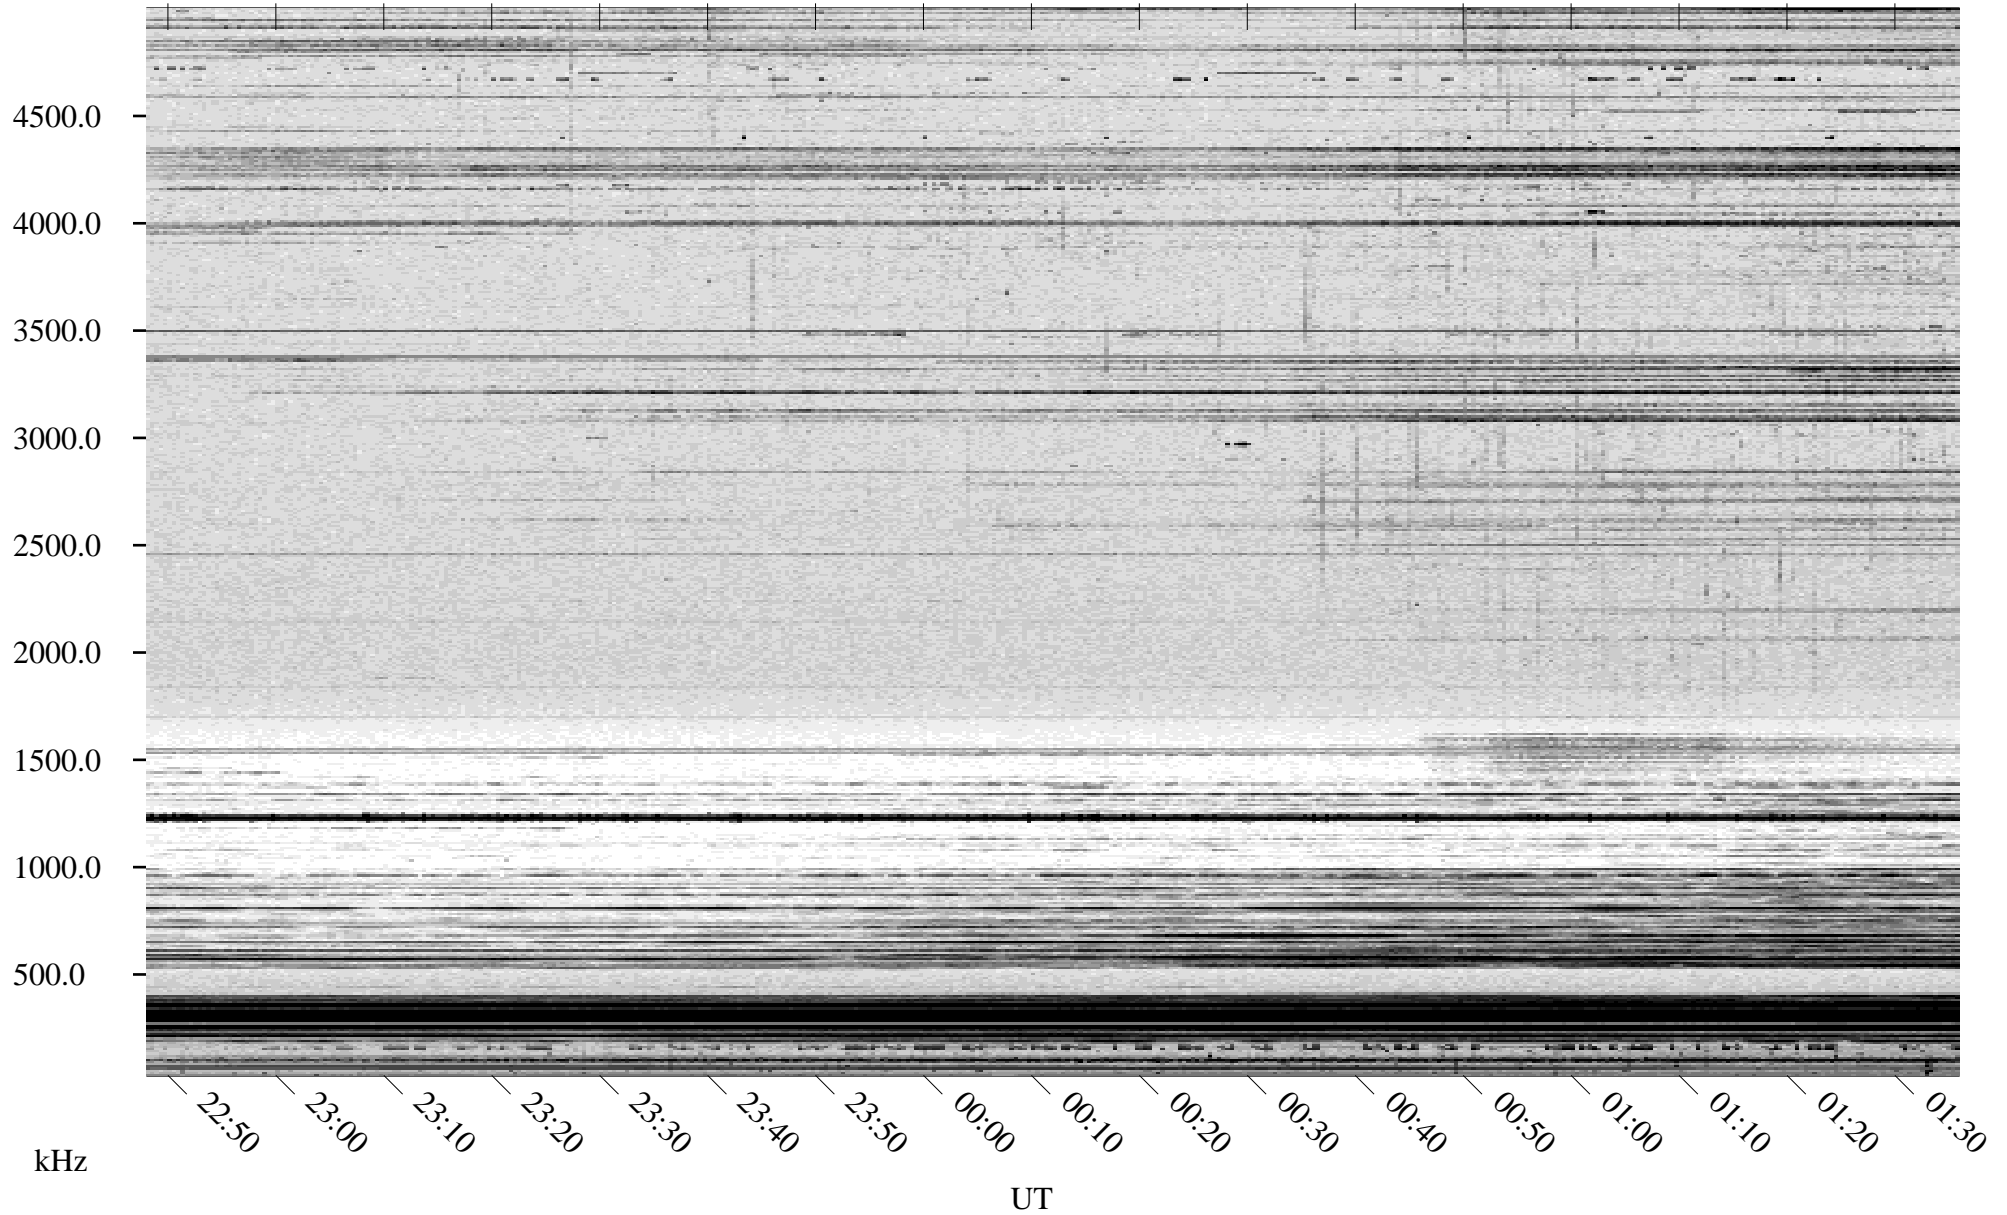

02/18/1998 Churchill, Manitoba

Linear Scale Black = 161 White = 15

ch98049l.r00m max_12

Page 1

02/18/1998 Churchill, Manitoba

Linear Scale Black = 161 White = 15

ch98049l.r00m max_12

Page 2

02/19/1998 Churchill, Manitoba

Linear Scale Black = 161 White = 15

ch98049l.r00m max_12

Page 3

02/19/1998 Churchill, Manitoba

Linear Scale Black = 161 White = 15

ch98049l.r00m max_12

Page 4

02/19/1998 Churchill, Manitoba

Linear Scale Black = 161 White = 15

ch98049l.r00m max_12

Page 5

02/19/1998 Churchill, Manitoba

Linear Scale Black = 161 White = 15

ch98049l.r00m max_12

Page 6

02/19/1998 Churchill, Manitoba

Linear Scale Black = 161 White = 15

ch98049l.r00m max_12

Page 7

02/19/1998 Churchill, Manitoba

Linear Scale Black = 161 White = 15

ch98049l.r00m max_12

Page 8