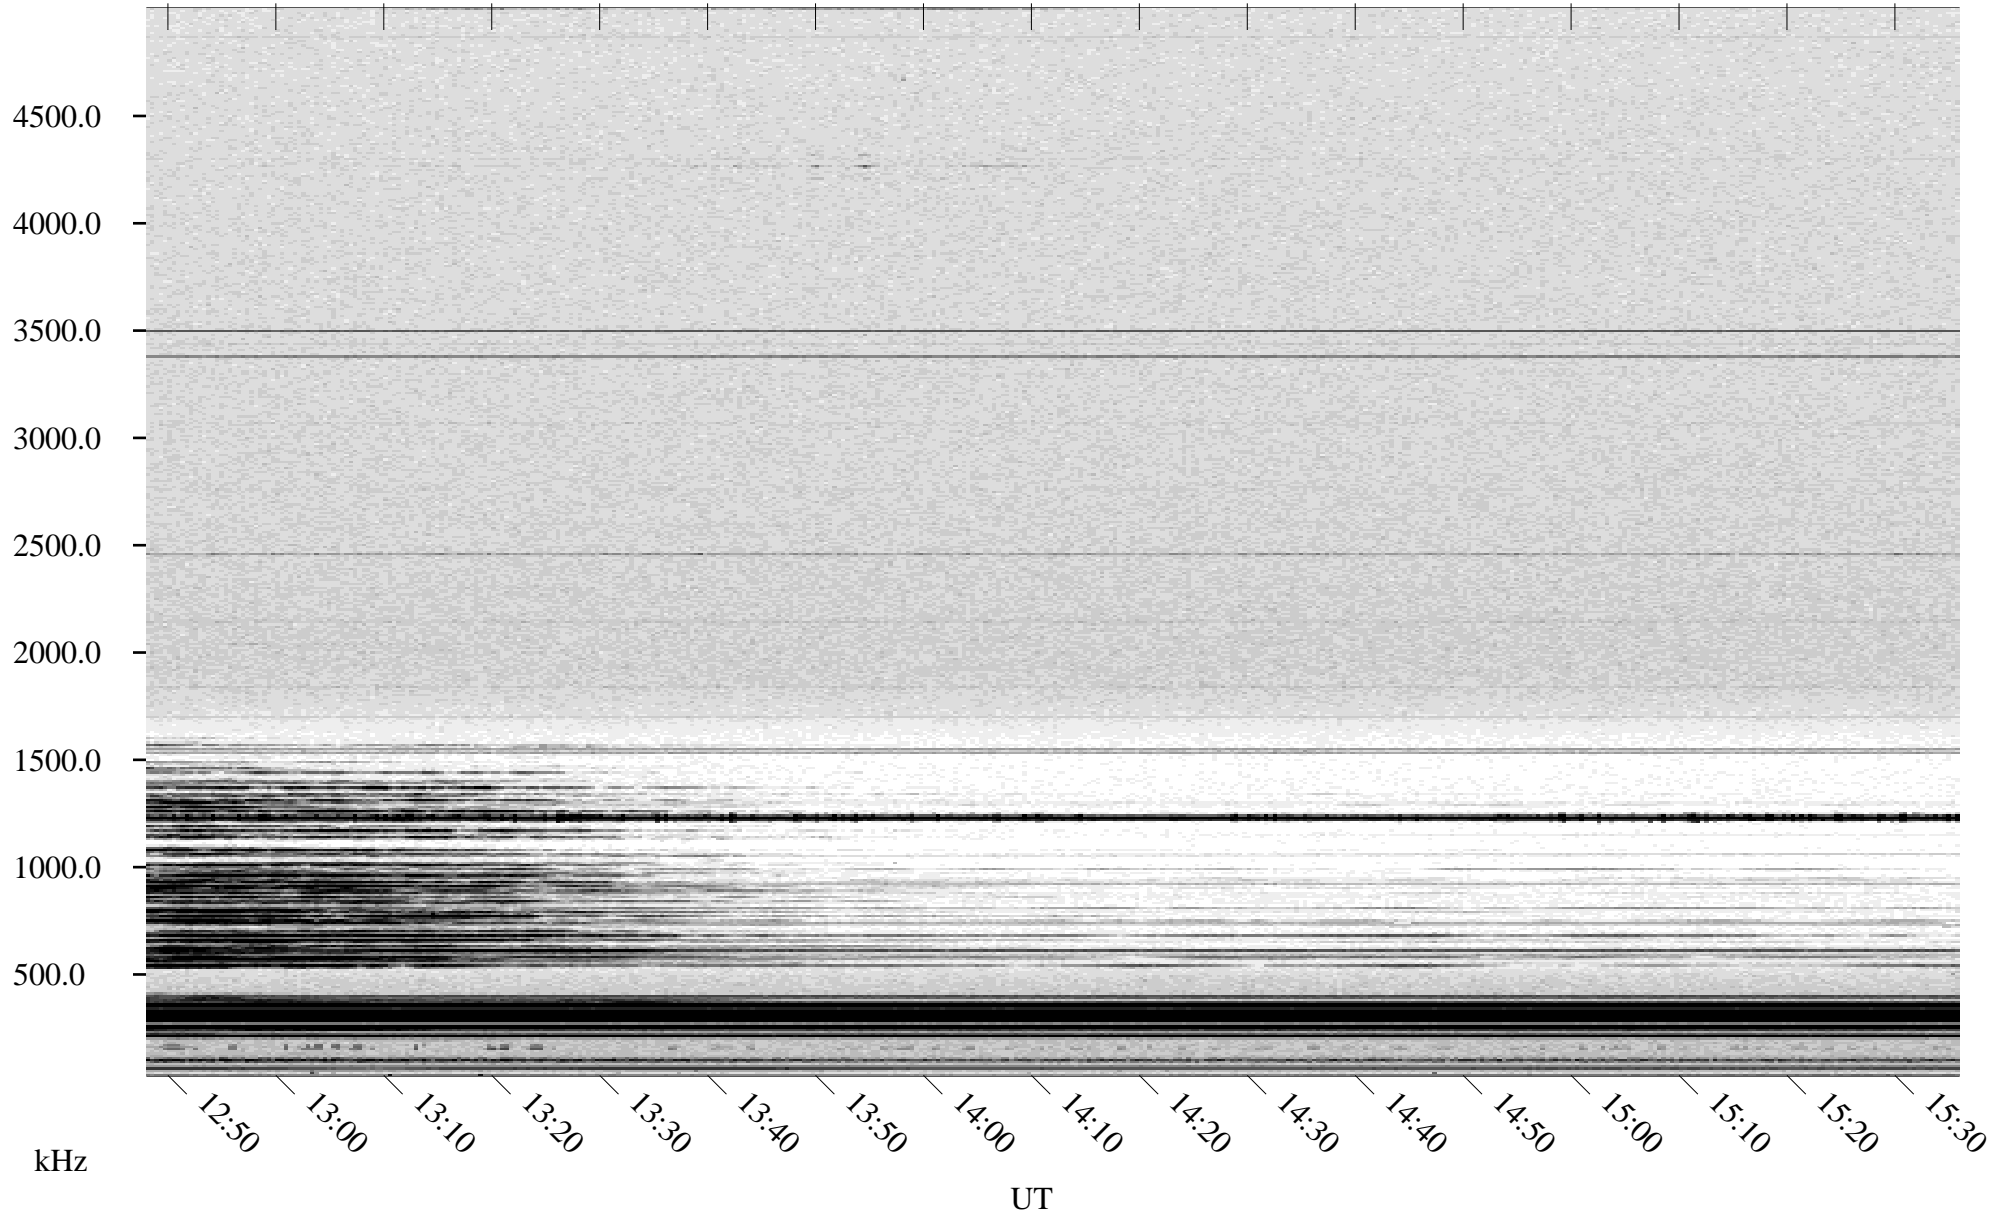

02/18/1998 Churchill, Manitoba

Linear Scale Black = 161 White = 15

ch98049l.r00m max_12

Page 1

02/18/1998 Churchill, Manitoba

Linear Scale Black = 161 White = 15

ch98049l.r00m max_12

Page 2

02/19/1998 Churchill, Manitoba

Linear Scale Black = 161 White = 15

ch98049l.r00m max_12

Page 3

02/19/1998 Churchill, Manitoba

Linear Scale Black = 161 White = 15

ch98049l.r00m max_12

Page 4

02/19/1998 Churchill, Manitoba

Linear Scale Black = 161 White = 15

ch98049l.r00m max_12

Page 5

02/19/1998 Churchill, Manitoba

Linear Scale Black = 161 White = 15

ch98049l.r00m max_12

Page 6

02/19/1998 Churchill, Manitoba

Linear Scale Black = 161 White = 15

ch98049l.r00m max_12

Page 7

02/19/1998 Churchill, Manitoba

Linear Scale Black = 161 White = 15

ch98049l.r00m max_12

Page 8