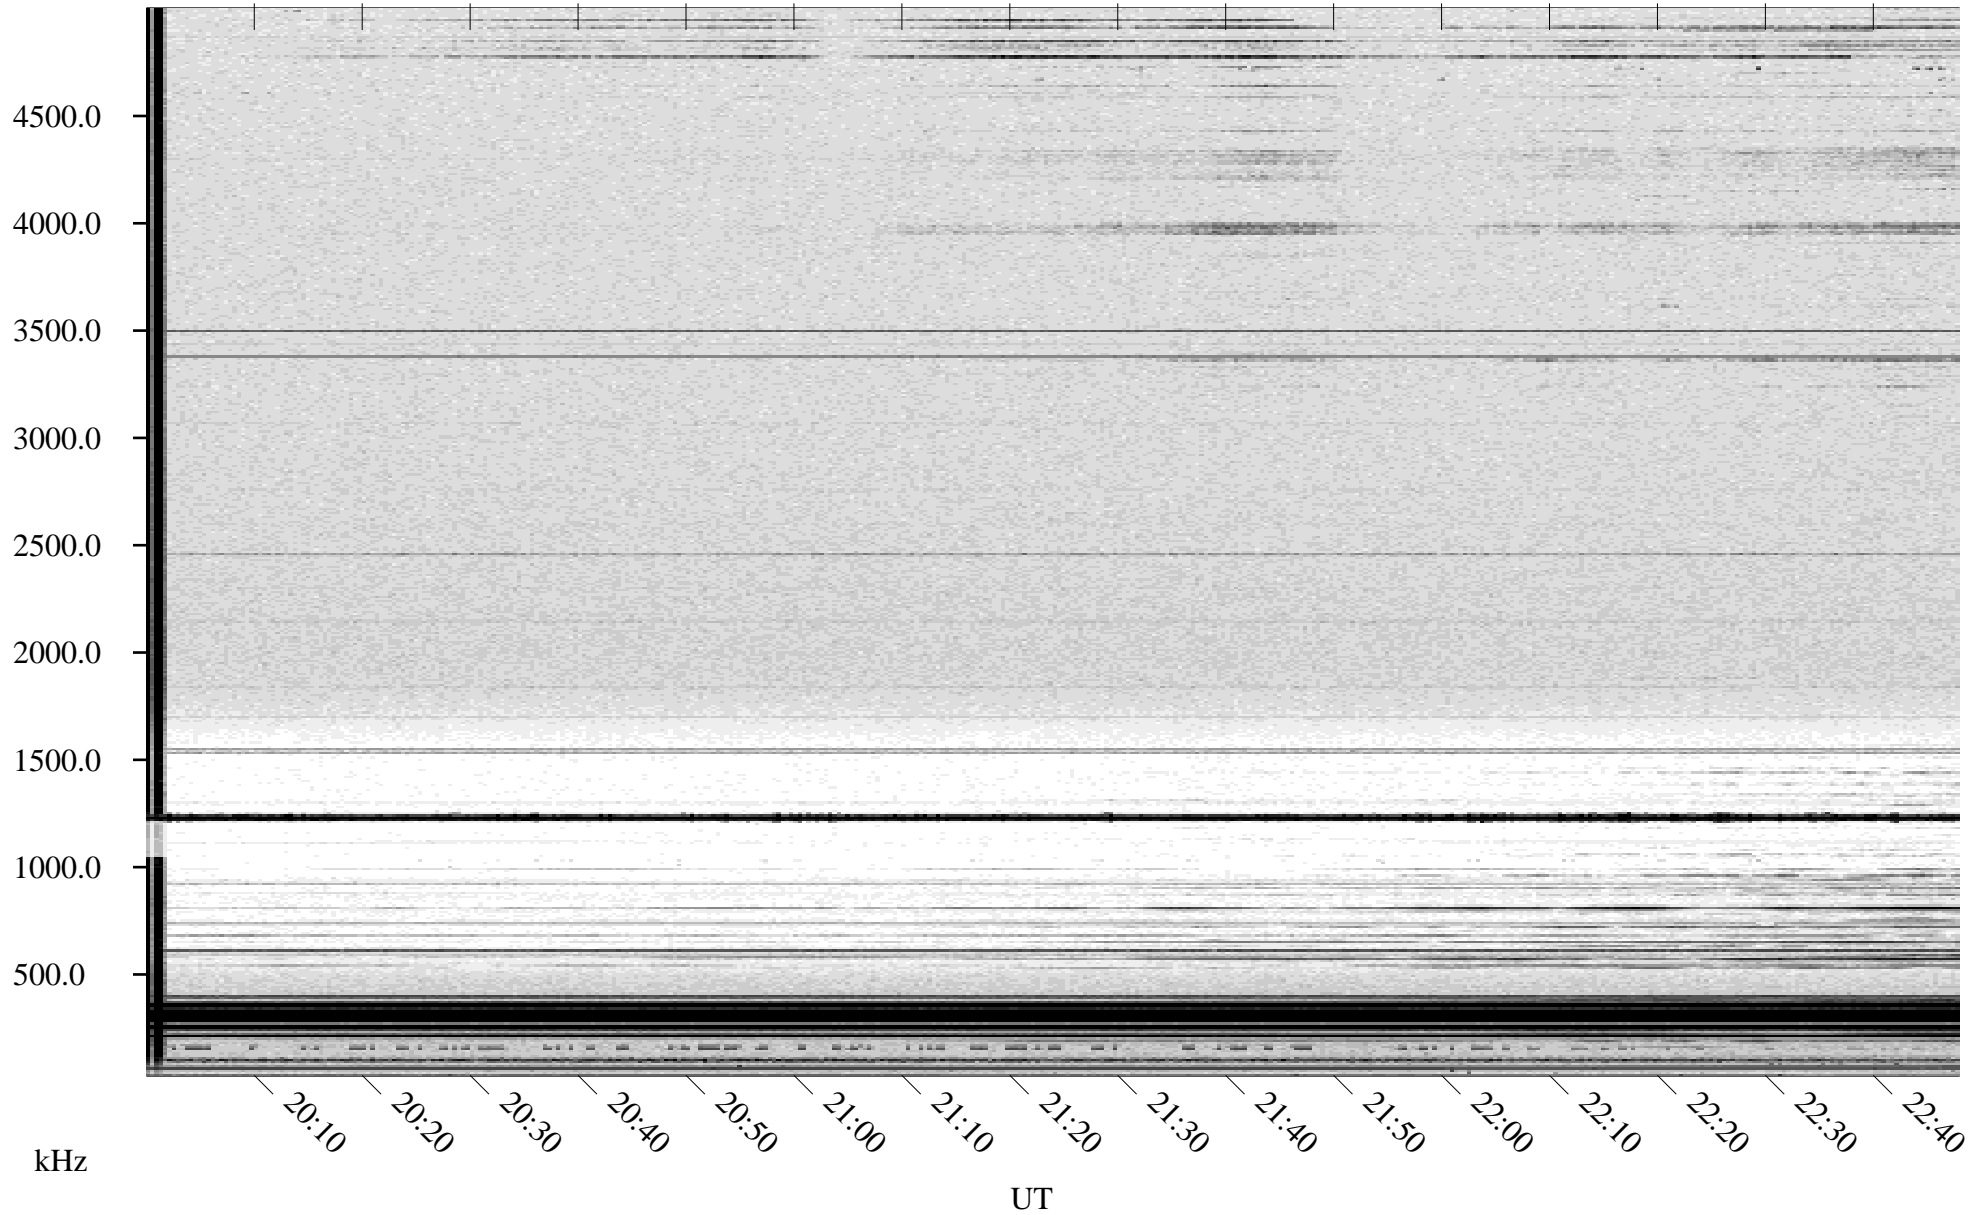

02/18/1998 Churchill, Manitoba

Linear Scale Black = 161 White = 15

ch98049l.r00m max_12

Page 1

02/18/1998 Churchill, Manitoba

Linear Scale Black = 161 White = 15

ch98049l.r00m max_12

Page 2

02/19/1998 Churchill, Manitoba

Linear Scale Black = 161 White = 15

ch98049l.r00m max_12

Page 3

02/19/1998 Churchill, Manitoba

Linear Scale Black = 161 White = 15

ch98049l.r00m max_12

Page 4

02/19/1998 Churchill, Manitoba

Linear Scale Black = 161 White = 15

ch98049l.r00m max_12

Page 5

02/19/1998 Churchill, Manitoba

Linear Scale Black = 161 White = 15

ch98049l.r00m max_12

Page 6

02/19/1998 Churchill, Manitoba

Linear Scale Black = 161 White = 15

ch98049l.r00m max_12

Page 7

02/19/1998 Churchill, Manitoba

Linear Scale Black = 161 White = 15

ch98049l.r00m max_12

Page 8