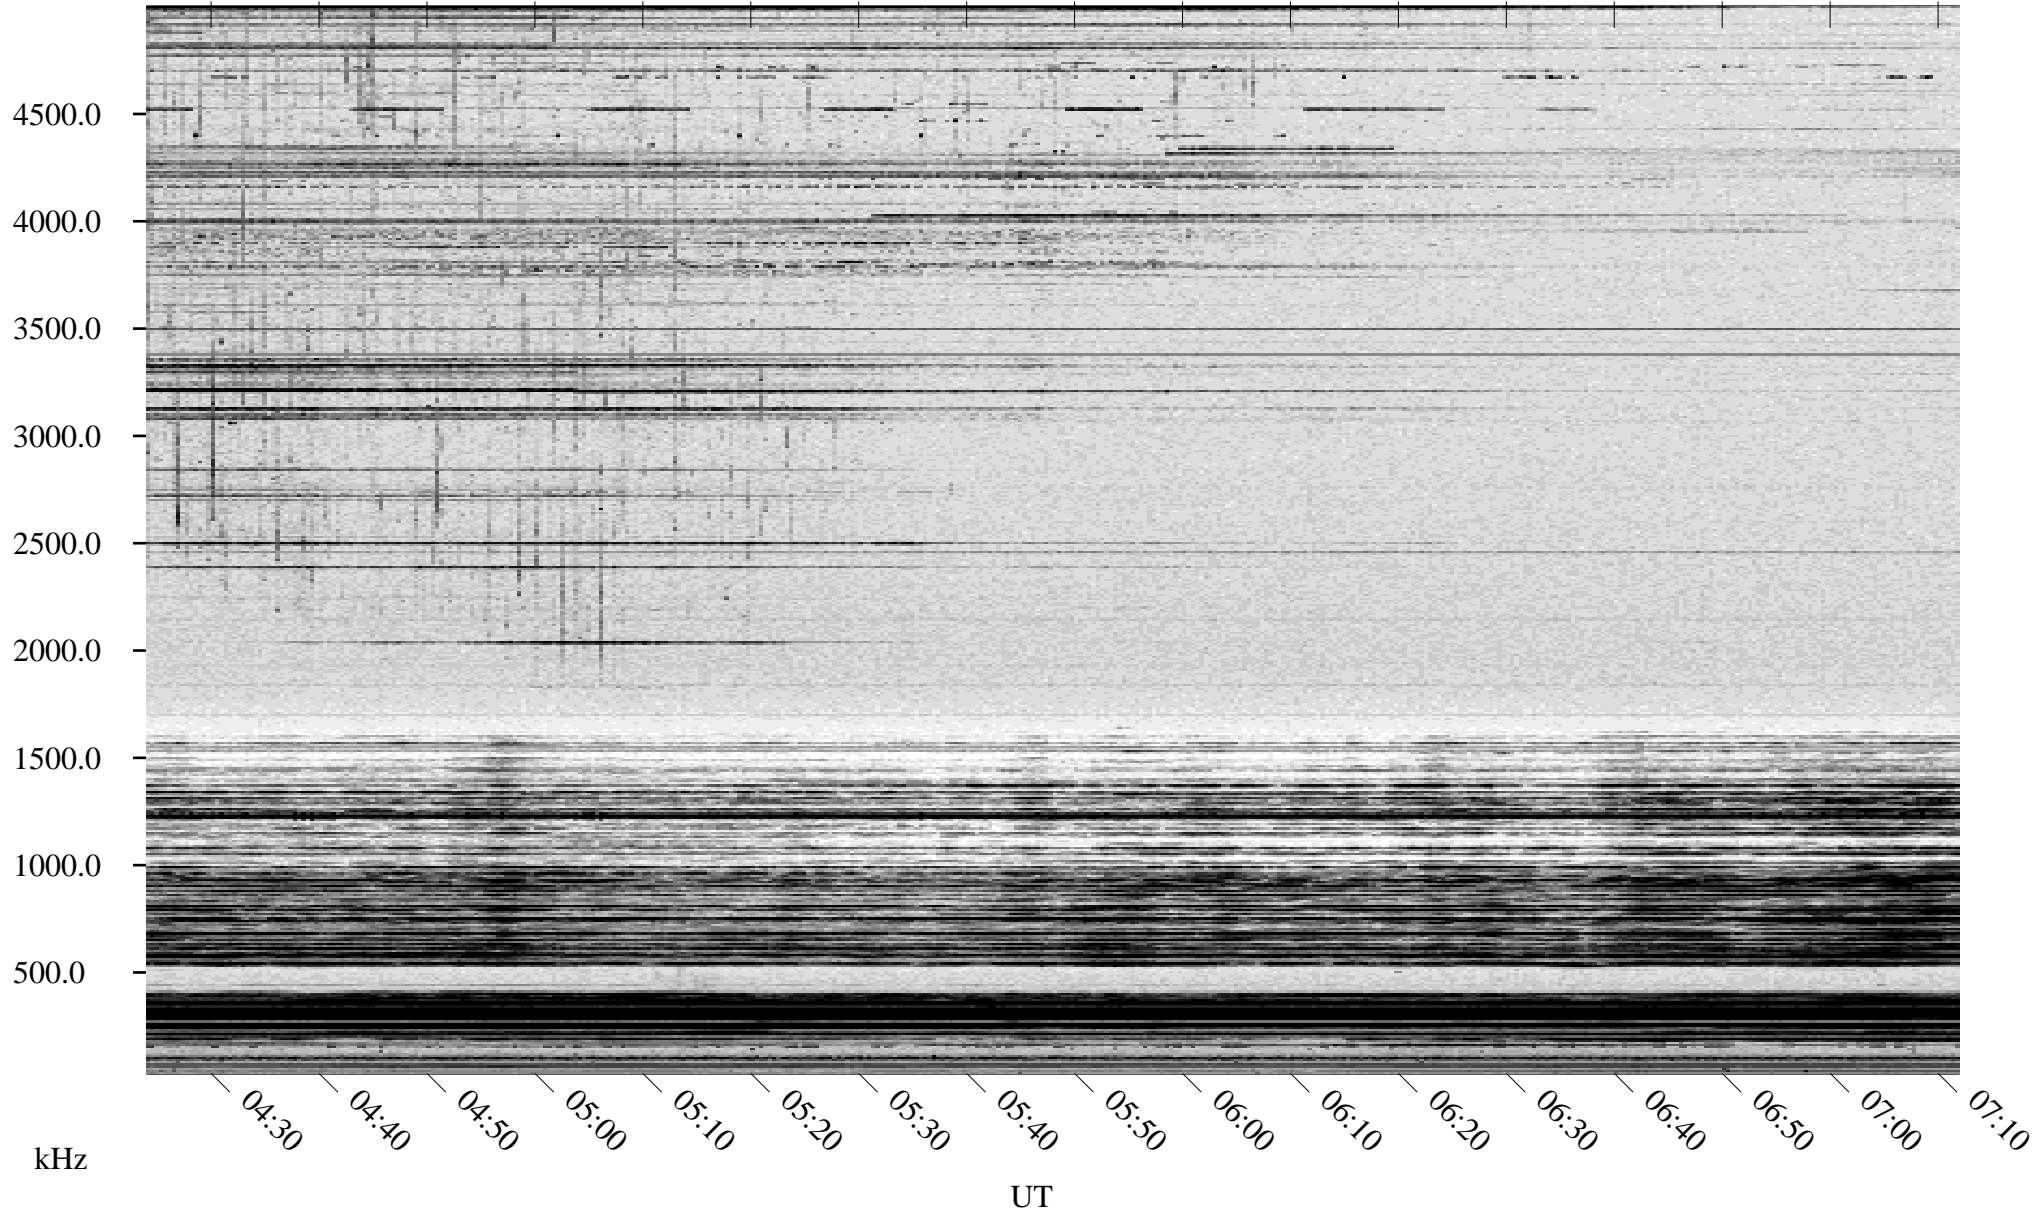

02/18/1998 Churchill, Manitoba

Linear Scale Black = 161 White = 15

ch98049l.r00m max_12

Page 1

02/18/1998 Churchill, Manitoba

Linear Scale Black = 161 White = 15

ch98049l.r00m max_12

Page 2

02/19/1998 Churchill, Manitoba

Linear Scale Black = 161 White = 15

ch98049l.r00m max_12

Page 3

02/19/1998 Churchill, Manitoba

Linear Scale Black = 161 White = 15

ch98049l.r00m max_12

Page 4

02/19/1998 Churchill, Manitoba

Linear Scale Black = 161 White = 15

ch98049l.r00m max_12

Page 5

02/19/1998 Churchill, Manitoba

Linear Scale Black = 161 White = 15

ch98049l.r00m max_12

Page 6

02/19/1998 Churchill, Manitoba

Linear Scale Black = 161 White = 15

ch98049l.r00m max_12

Page 7

02/19/1998 Churchill, Manitoba

Linear Scale Black = 161 White = 15

ch98049l.r00m max_12

Page 8