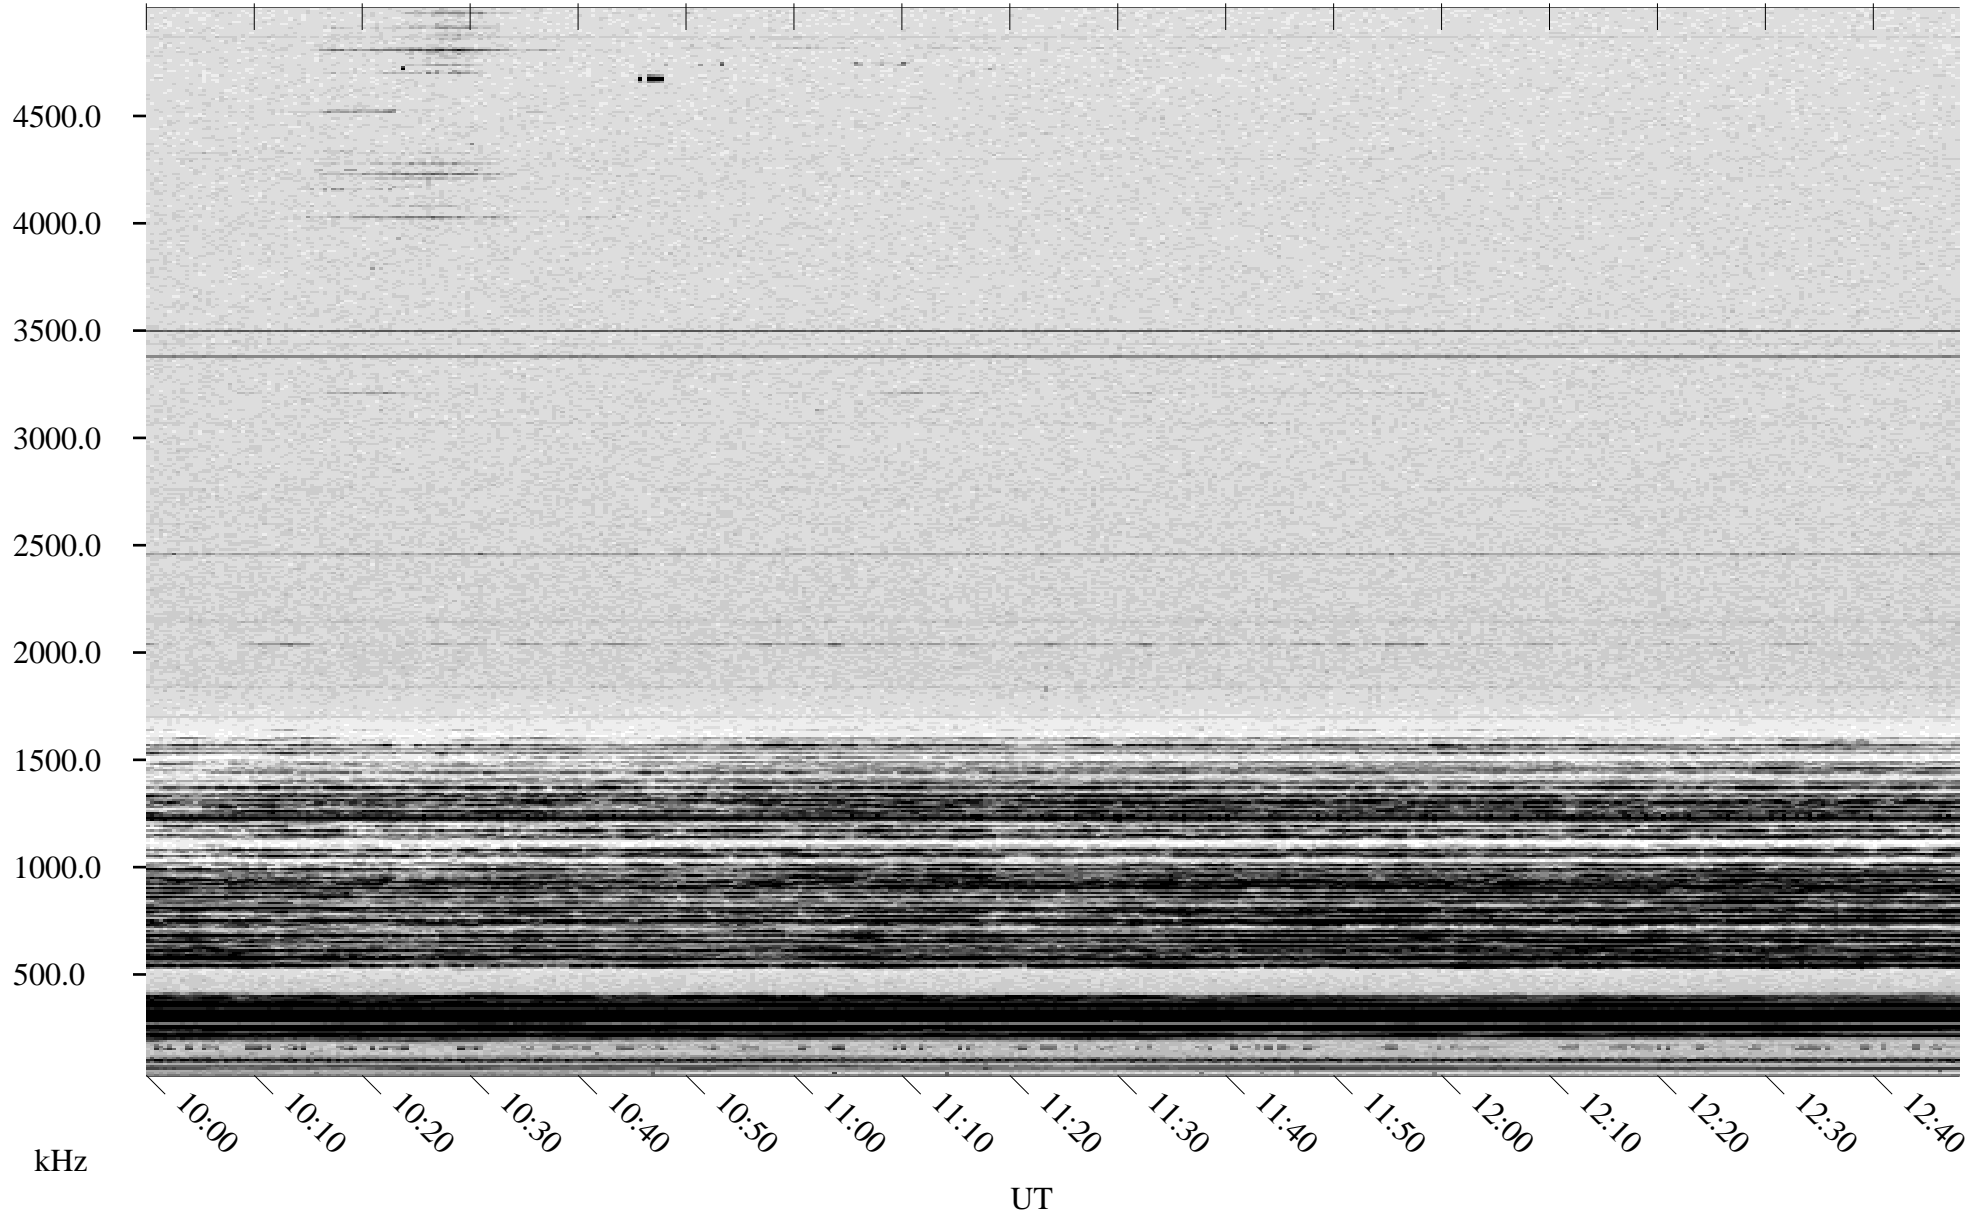

02/18/1998 Churchill, Manitoba

Linear Scale Black = 161 White = 15

ch98049l.r00m max_12

Page 1

02/18/1998 Churchill, Manitoba

Linear Scale Black = 161 White = 15

ch98049l.r00m max_12

Page 2

02/19/1998 Churchill, Manitoba

Linear Scale Black = 161 White = 15

ch98049l.r00m max_12

Page 3

02/19/1998 Churchill, Manitoba

Linear Scale Black = 161 White = 15

ch98049l.r00m max_12

Page 4

02/19/1998 Churchill, Manitoba

Linear Scale Black = 161 White = 15

ch98049l.r00m max_12

Page 5

02/19/1998 Churchill, Manitoba

Linear Scale Black = 161 White = 15

ch98049l.r00m max_12

Page 6

02/19/1998 Churchill, Manitoba

Linear Scale Black = 161 White = 15

ch98049l.r00m max_12

Page 7

02/19/1998 Churchill, Manitoba

Linear Scale Black = 161 White = 15

ch98049l.r00m max_12

Page 8